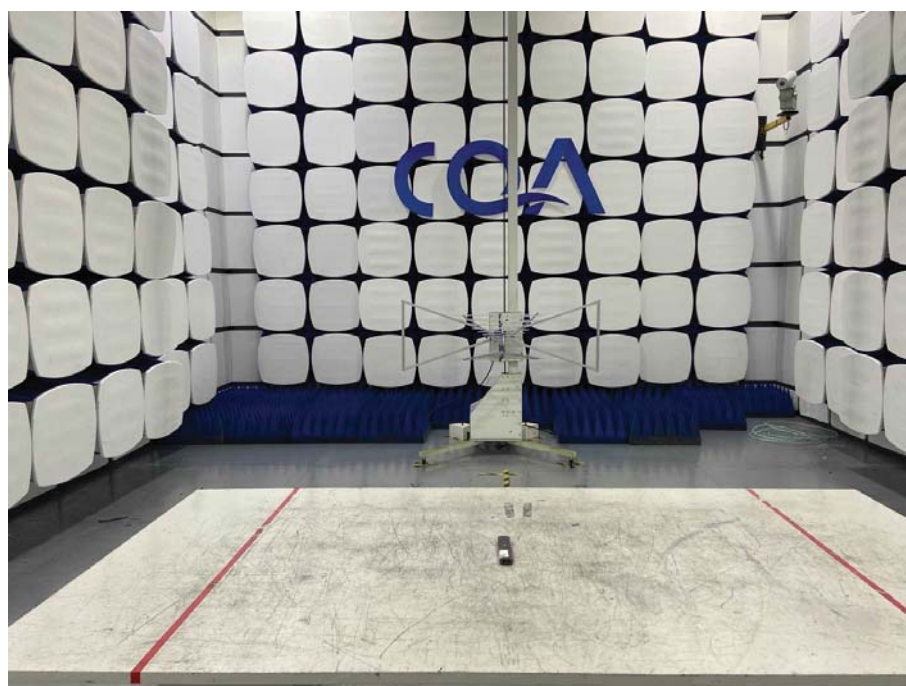

1 Photographs

1.1 Radiated Emission Test Setup

9kHz~30MHz

30MHz~1GHz:

Above 1GHz:

Conducted Emission Test Setup