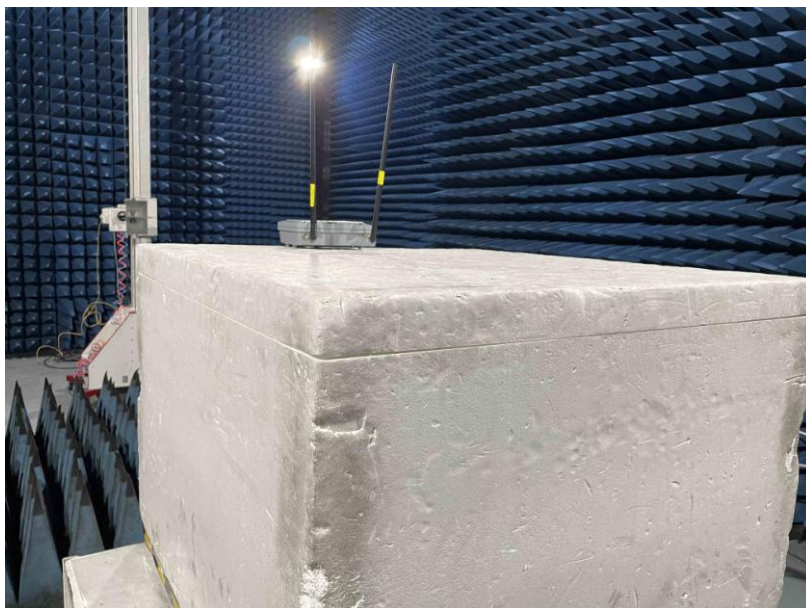

Product Name: Customer Premise Equipment

Test Model No.: DF-CPE201

## Test Setup Photo

Radiated Emission