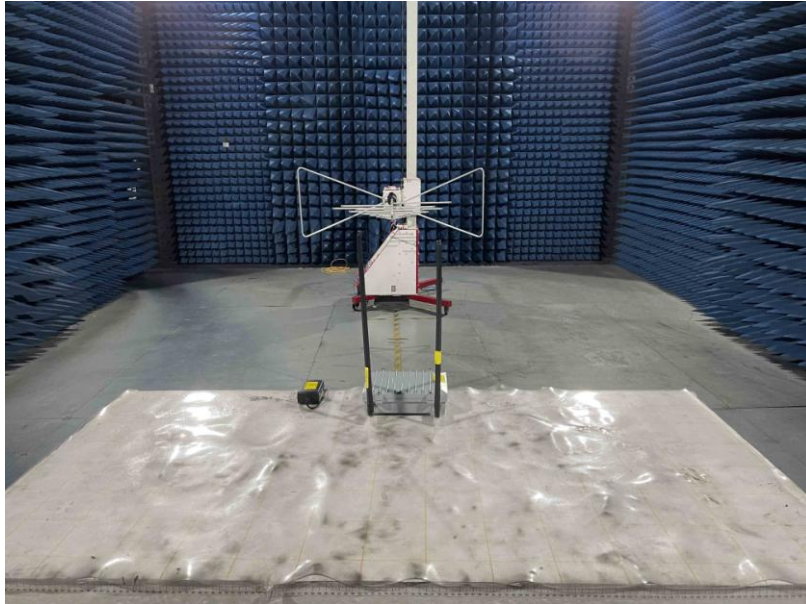

Product Name: Customer Premise Equipment

Test Model No.: DF-CPE201

## Test Setup Photo

Radiated Emission