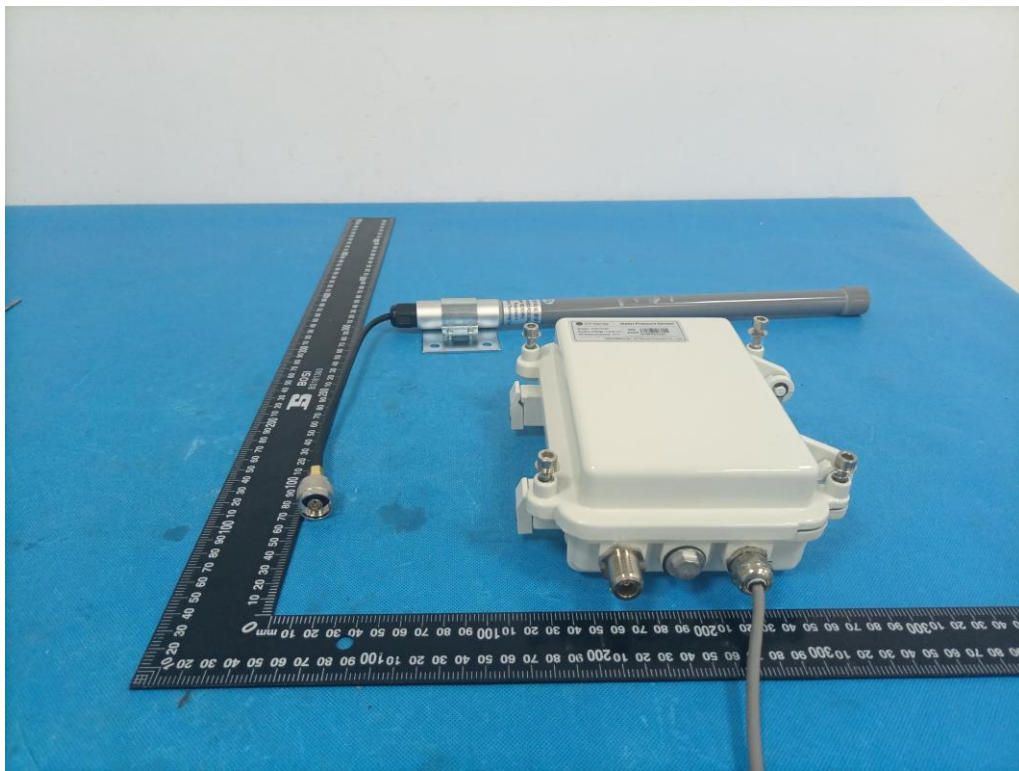

Model: WPZTZT92

Antenna
location

RF chip