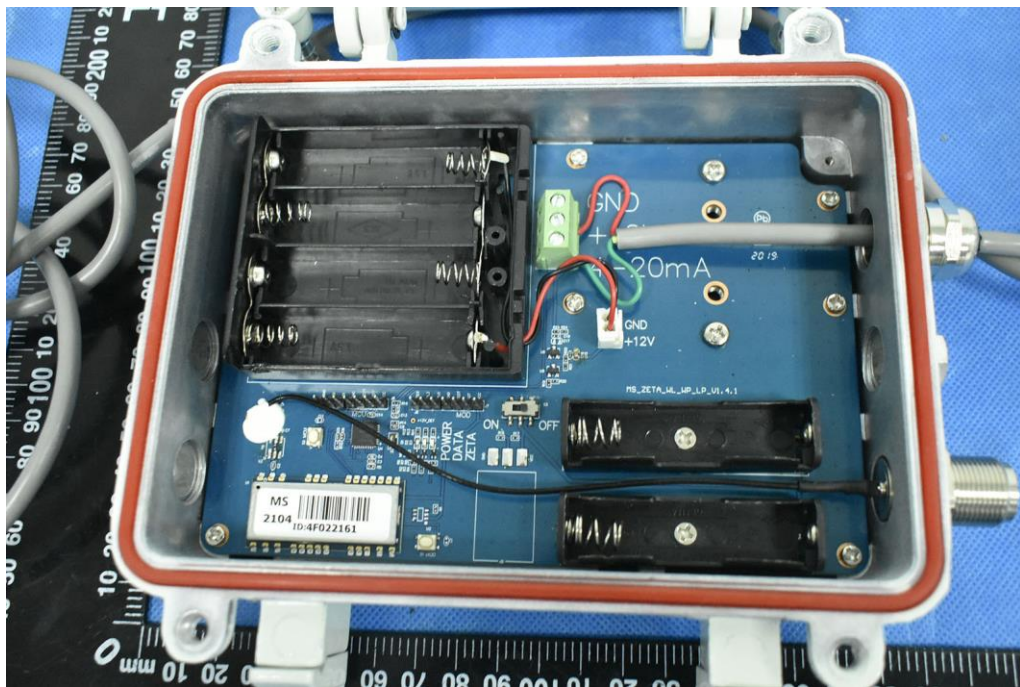

Model: WPZTZT92

Antenna
location

RF chip