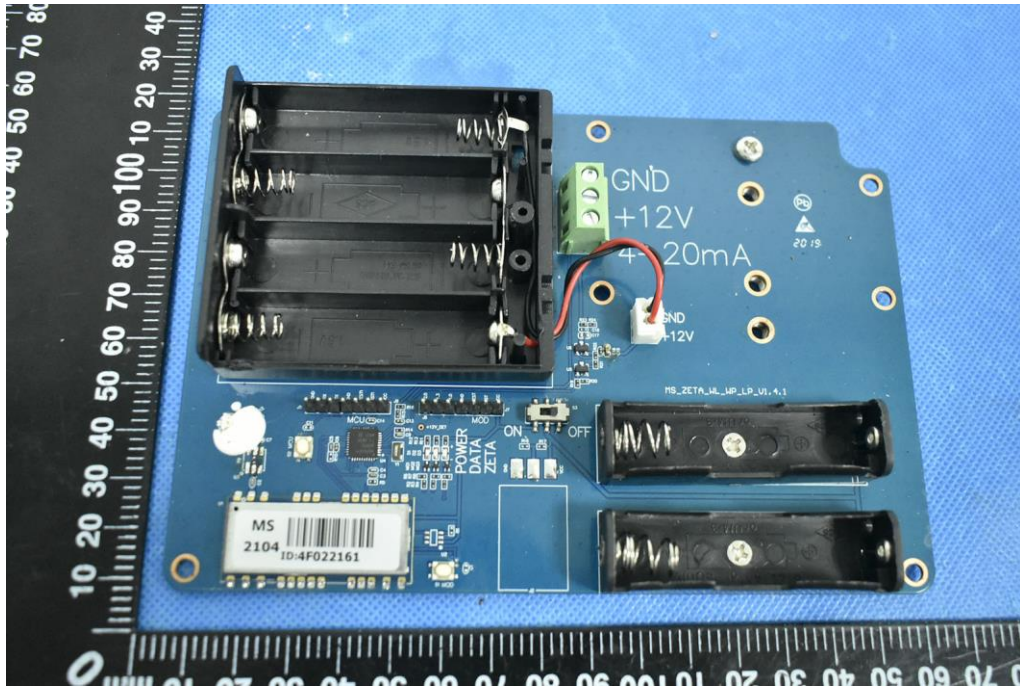

Model: WPZTZT92

Antenna
location

RF chip