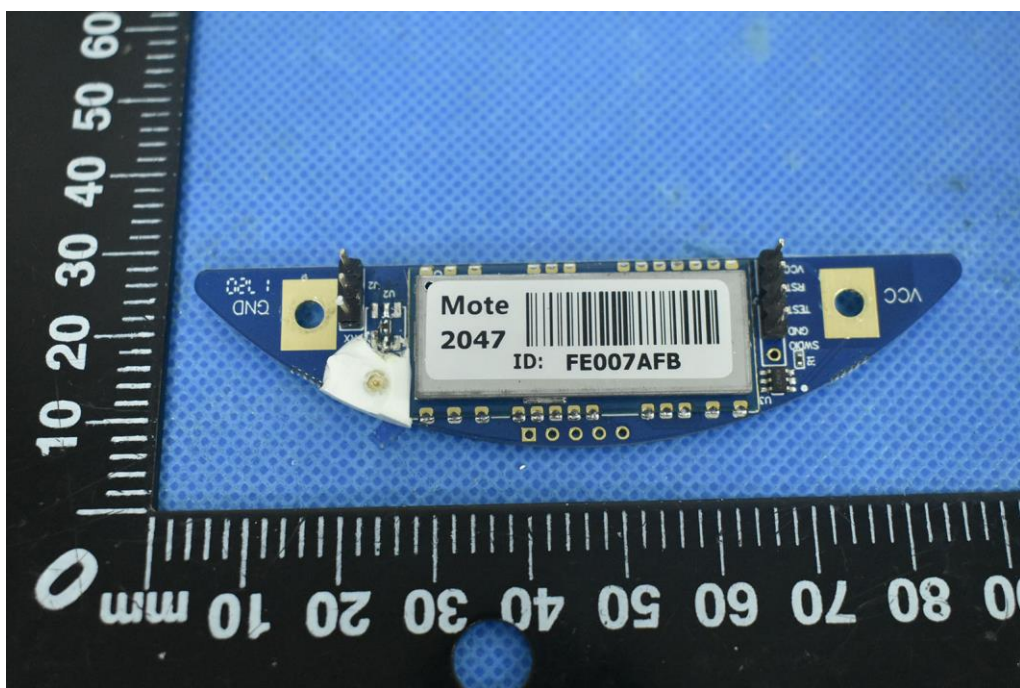

Model: MTZT-GO01

Antenna
location

RF chip