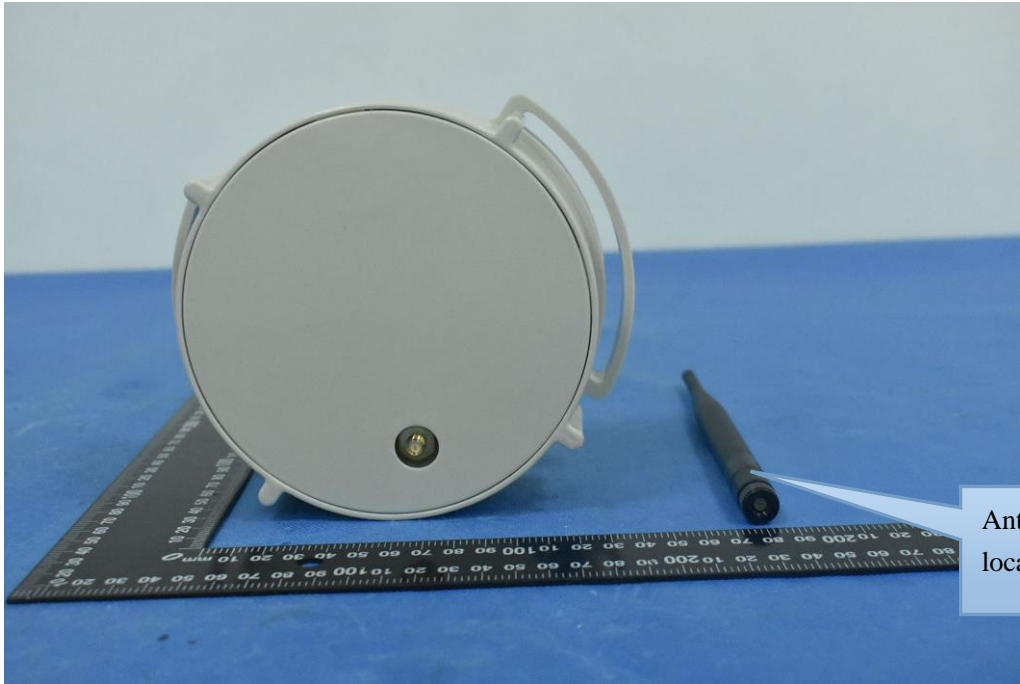

Model: MTZT-GO01

Antenna
location

RF chip