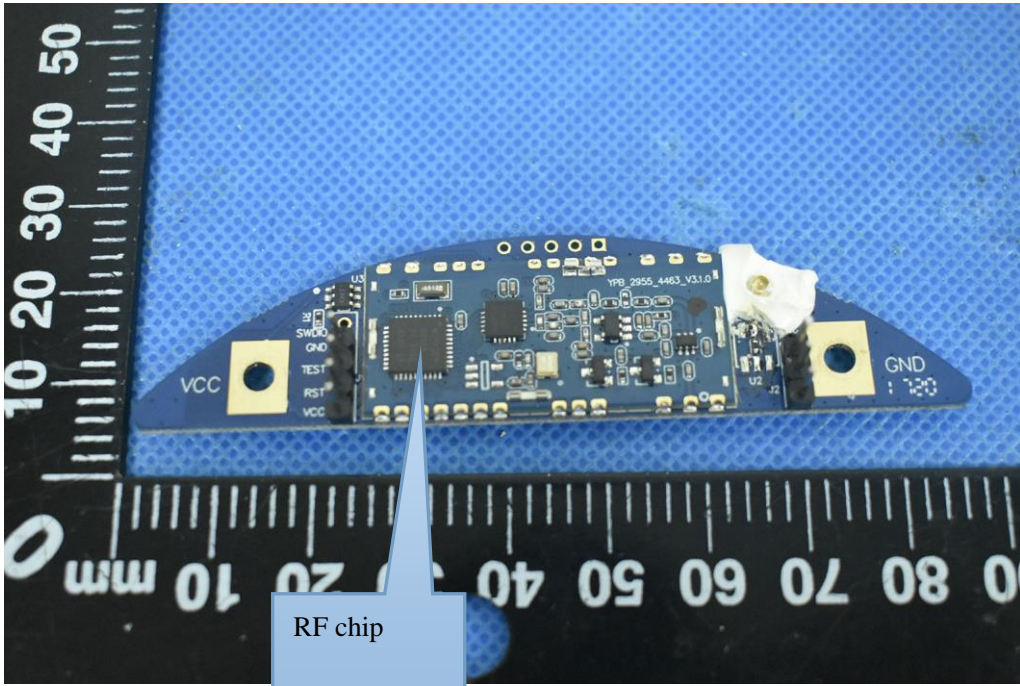

Model: MTZT-GO01

Antenna
location

RF chip