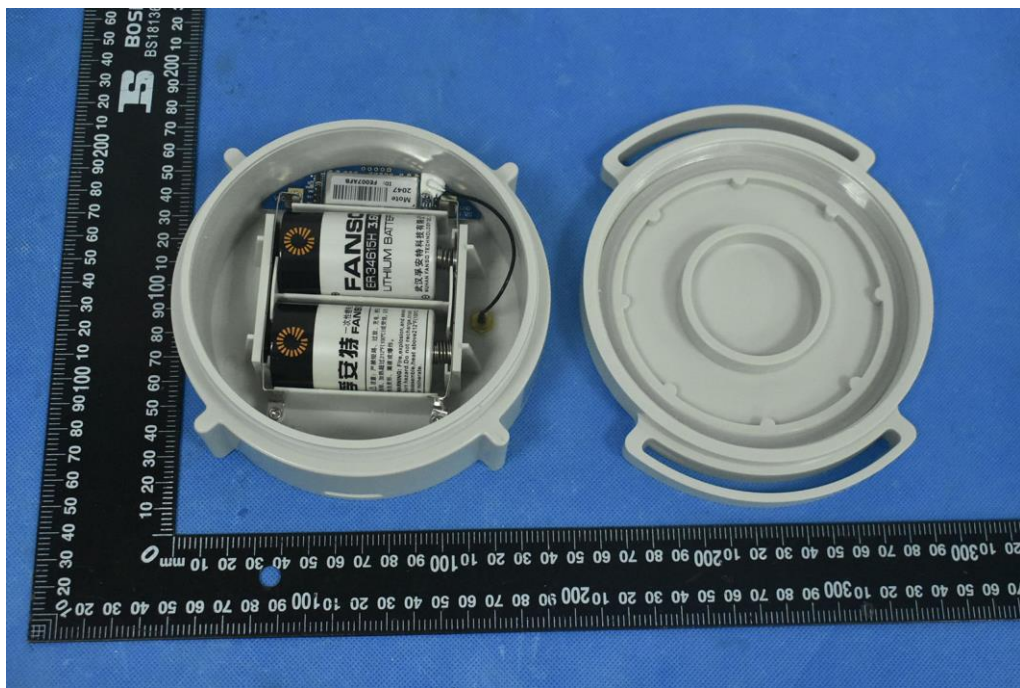

Model: MTZT-GO01

Antenna
location

RF chip