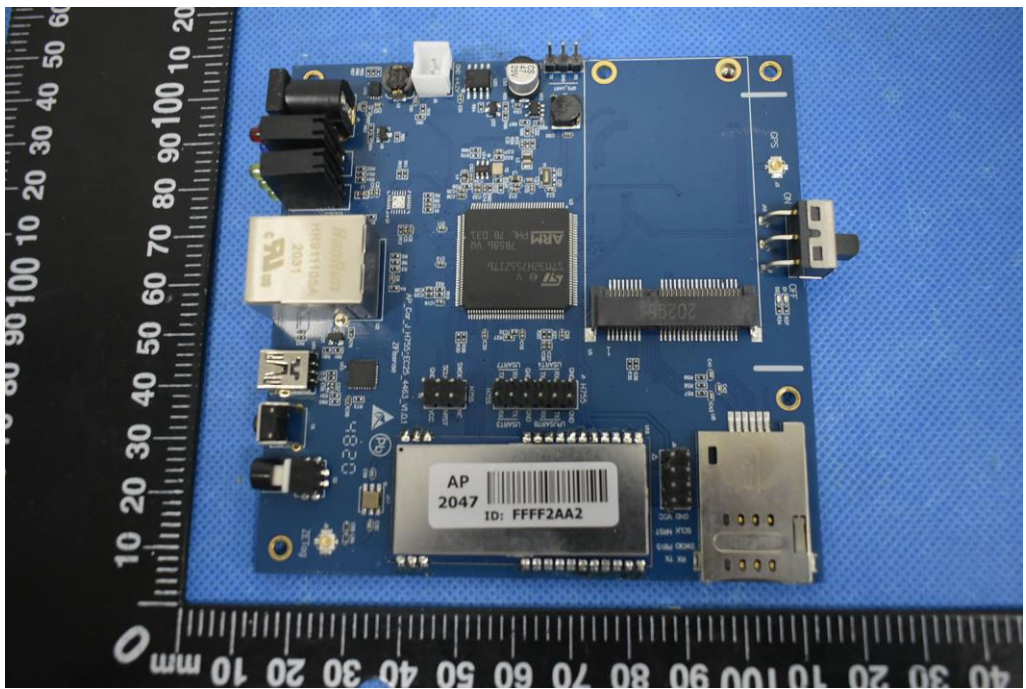

Model: APTG-MO01

Antenna location

RF chip