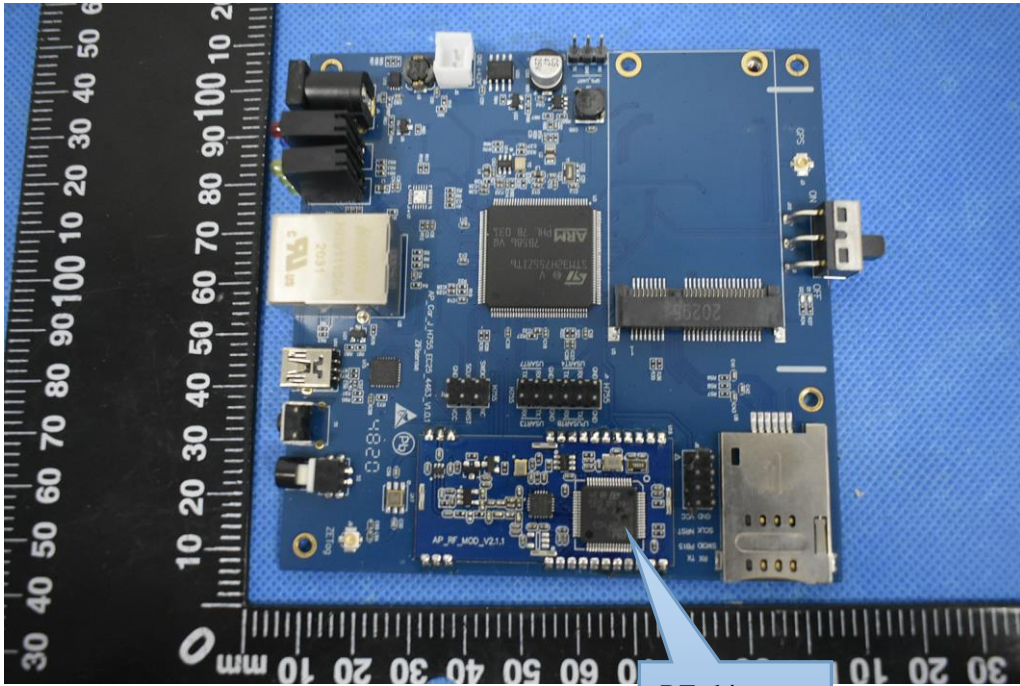

Model: APTG-MO01

Antenna location

RF chip