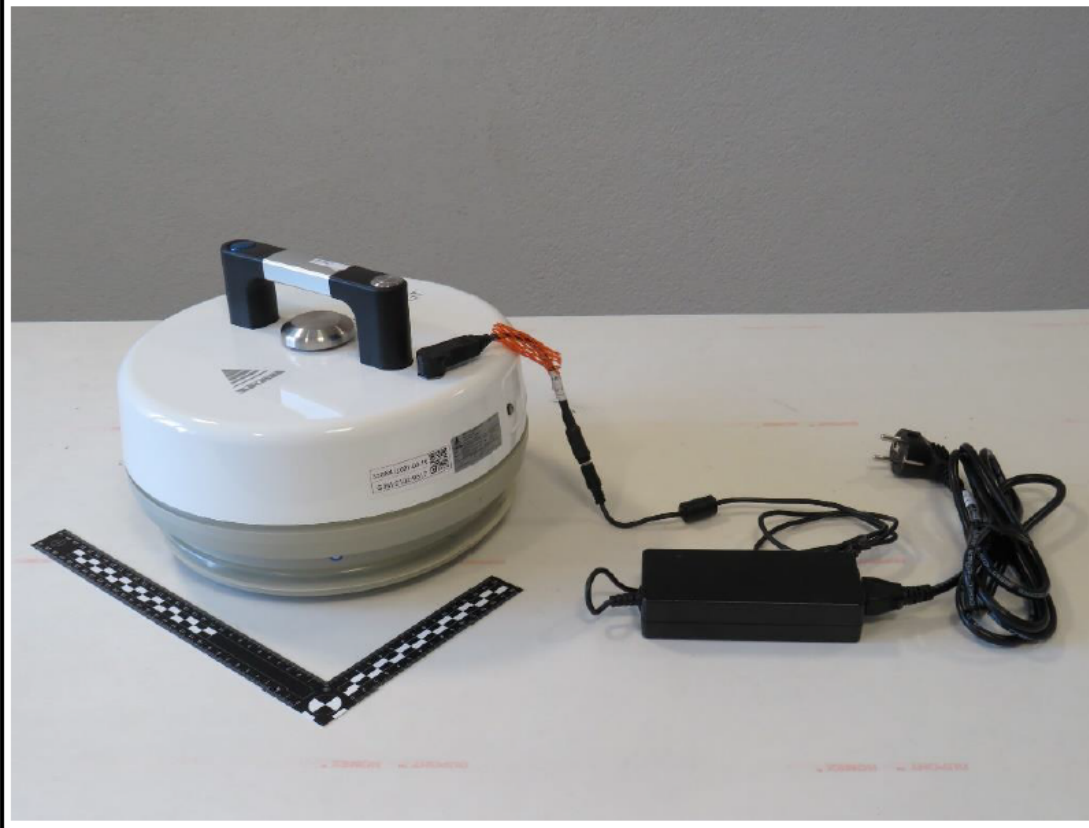

FCC ID: 2AXZSKANWGT2XD
IC: 26652-SKANWGT02
HVIN: WirelessGT 2

EUT WITH ACDC-ADAPTOR IN PERSPECTIVE

Top side view

FCC ID: 2AXZSKANWGT2XD
IC: 26652-SKANWGT02
HVIN: WirelessGT 2

Side view A

Side view B

FCC ID: 2AXZSKANWGT2XD
IC: 26652-SKANWGT02
HVIN: WirelessGT 2

Side view C

Side view D

FCC ID: 2AXZSKANWGT2XD
IC: 26652-SKANWGT02
HVIN: WirelessGT 2

EUT REAR SIDE

Bottom side view