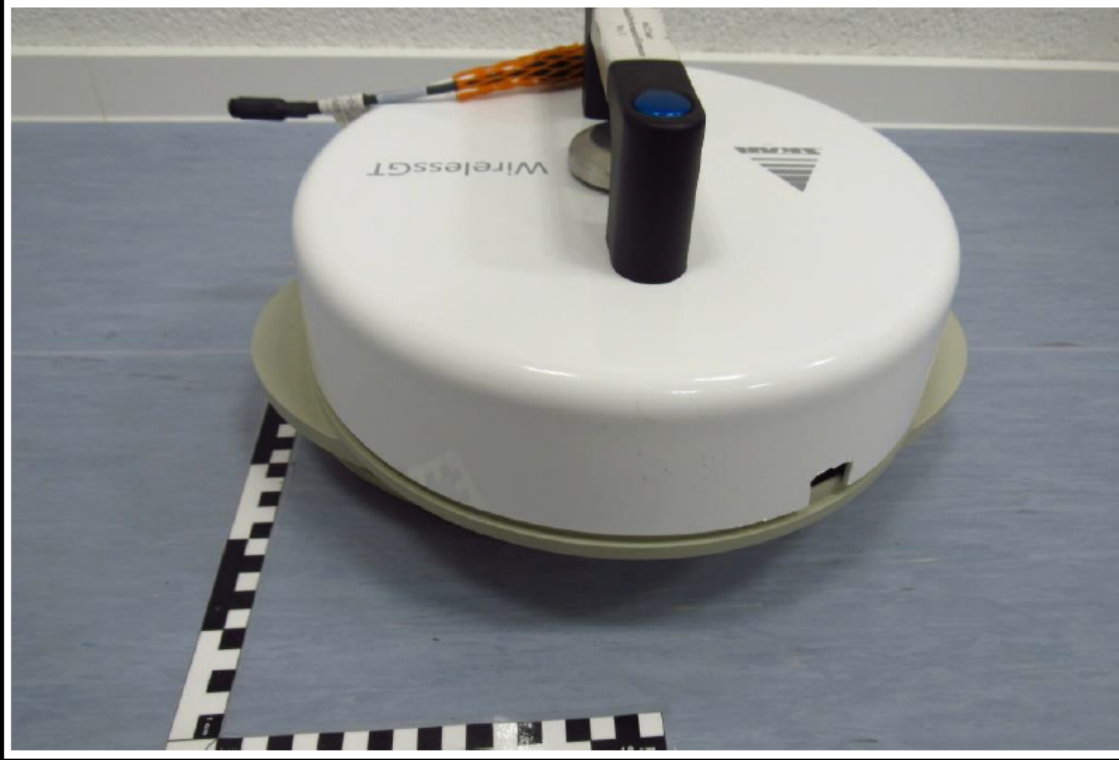

FCC ID: 2AXZSKANWGT2XD
IC: 26652-SKANWGT02
HVIN: WirelessGT 2

EUT WITH ACDC-ADAPTOR IN PERSPECTIVE

Top side view

FCC ID: 2AXZSKANWGT2XD
IC: 26652-SKANWGT02
HVIN: WirelessGT 2

Side view A

Side view B

FCC ID: 2AXZSKANWGT2XD
IC: 26652-SKANWGT02
HVIN: WirelessGT 2

Side view C

Side view D

FCC ID: 2AXZSKANWGT2XD
IC: 26652-SKANWGT02
HVIN: WirelessGT 2

EUT REAR SIDE

Bottom side view