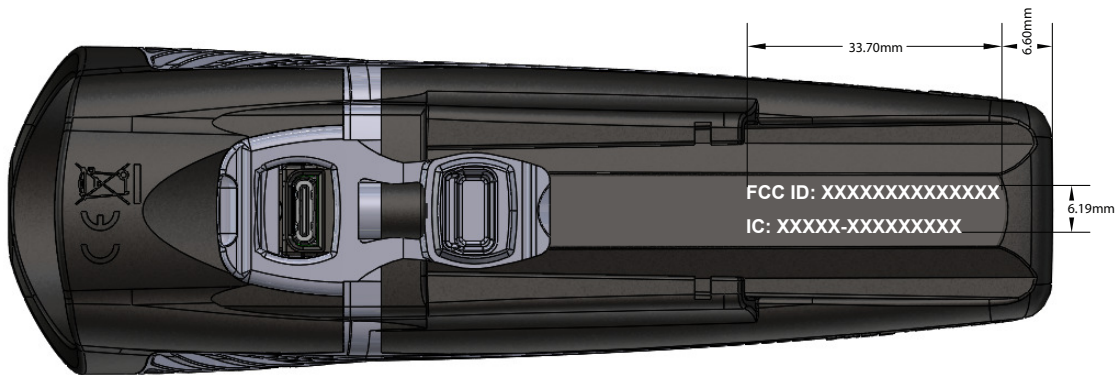

**NiteRider**  
Technical Lighting Systems

12255 CROSTHWAITE CIRCLE  
SUITE A  
POWAY, CA 92064

Project	LUMINA MAX FCC AND IC NUMBER LOCATION
Scale	100%
Date	NOVEMBER 4, 2020
File	ADOBE ILLUSTRATOR CC

Lumina Max FCC and IC number location