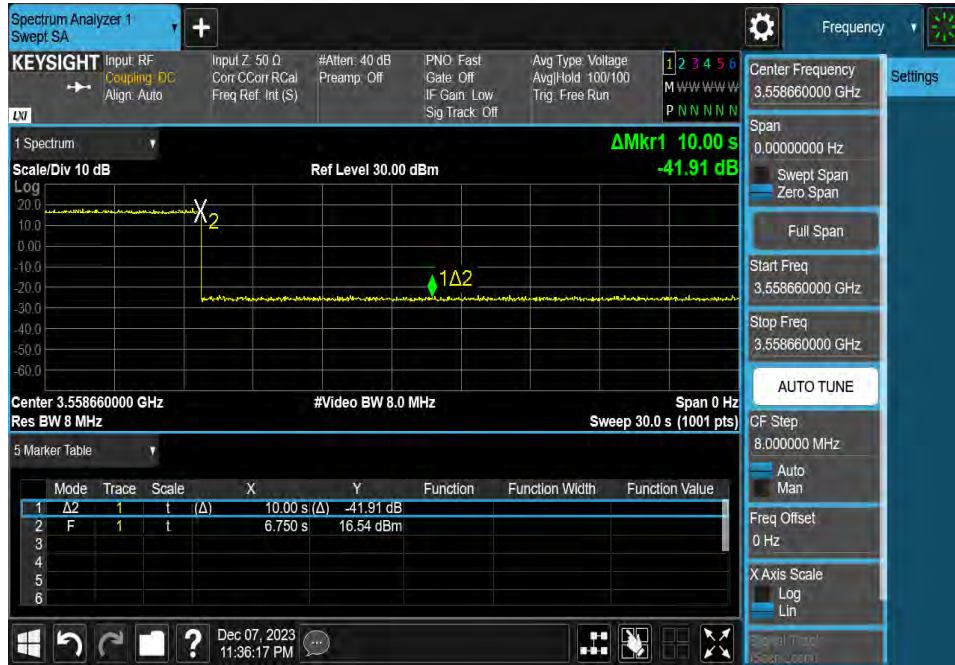

N48-40MHz MID 1RB0 QPSK

N48-40MHz MID 100RB0 BPSK

N48-40MHz MID 100RB0 QPSK

End user device additional requirements.

CBRS

N48-10MHz-CH637000_Idle With 10s

N48-10MHz-CH637000_Power=10dBm

N48-40MHz-CH645332_Idle With 10s