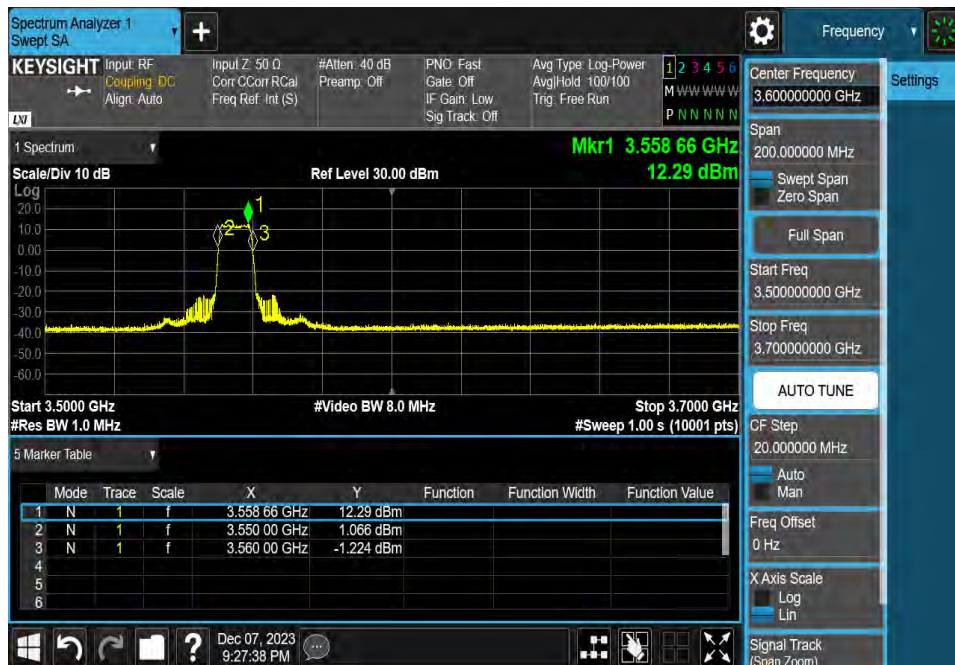

N48-40MHz HIGH 1RB0 QPSK

N48-40MHz HIGH 100RB0 BPSK

N48-40MHz HIGH 100RB0 QPSK

N48-40MHz LOW 1RB0 BPSK

N48-40MHz LOW 1RB0 QPSK.

N48-40MHz LOW 100RB0 BPSK

N48-40MHz LOW 100RB0 QPSK

N48-40MHz MID 1RB0 BPSK

N48-40MHz MID 1RB0 QPSK

N48-40MHz MID 100RB0 BPSK

N48-40MHz MID 100RB0 QPSK

End user device additional requirements.

CBRS

N48-10MHz-CH637000_Idle With 10s

N48-10MHz-CH637000_Power=10dBm

N48-40MHz-CH645332_Idle With 10s