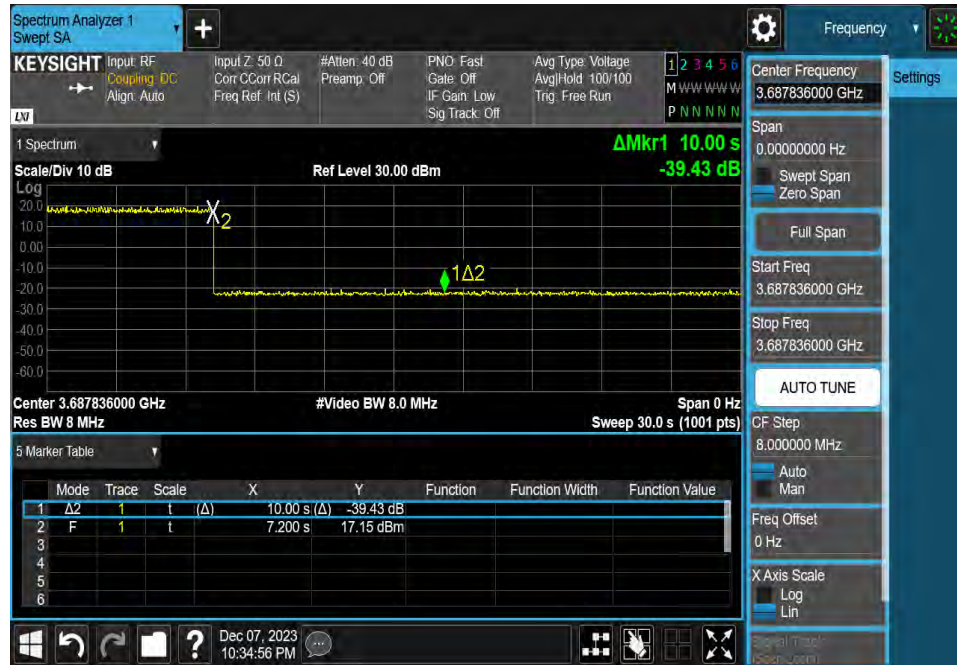

N48-40MHz MID 1RB0 QPSK

N48-40MHz MID 100RB0 BPSK

N48-40MHz MID 100RB0 QPSK

End user device additional requirements.

CBRS

N48-10MHz-CH637000_Idle With 10s

N48-10MHz-CH637000_Power=10dBm

N48-40MHz-CH645332_Idle With 10s