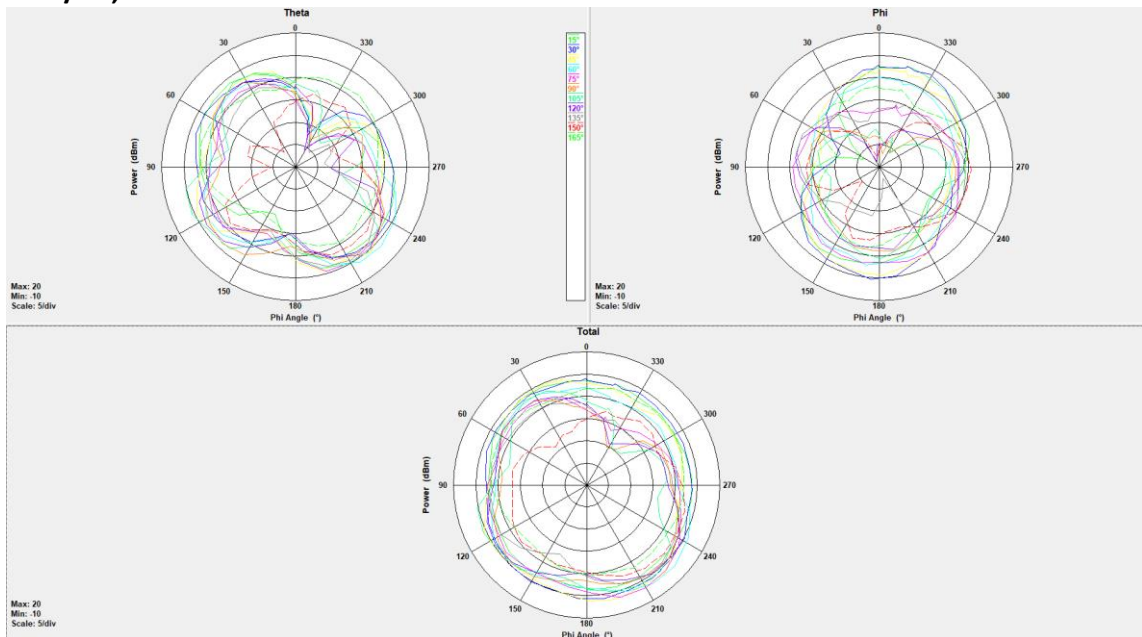

5. WIFI ANTENNAS

5.1. Antenna Types

- PIFA Antennas (LDS technology)

5.2. Peak Gain

	2400-2500Mhz	5180-5900Mhz	5900-71250Mhz
Peak EIRP (dBm)	16.2	19.8	19.4
Gain (dBi)	-0.1	1.6	1.7

5.3. WIFI Patterns

WIFI/BT, 2.4GHz