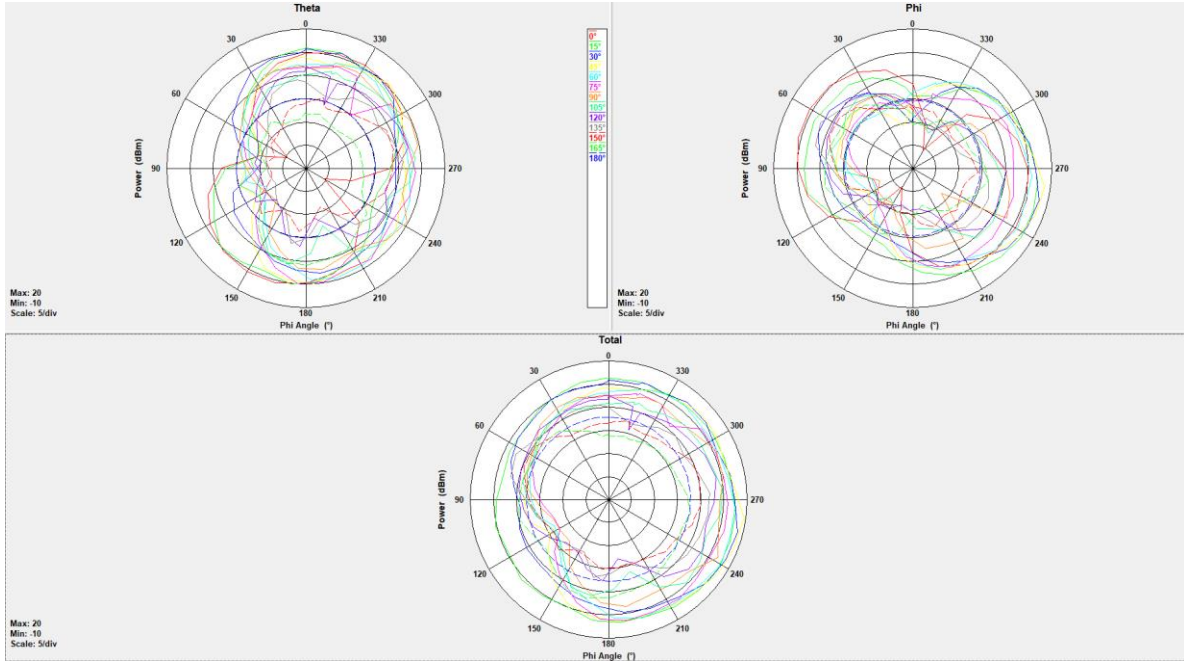

5. WIFI ANTENNAS

5.1. Antenna Types

- PIFA Antennas (LDS technology)

5.2. Peak Gain

	2400-2500Mhz	5180-5900Mhz	5900-71250Mhz
Peak EIRP (dBm)	16.2	19.8	19.4
Gain (dBi)	-0.1	1.6	1.7

5.3. WIFI Patterns

WIFI/BT, 2.4GHz

CONFIDENTIAL

Title: Smart-EX 03 antenna specification

Revision: B

Prepared by: TKurj

Issue Date: <2023-11-28>

WIFI, 5GHz

WIFI, 6GHz

© Aava Mobile Ltd. Nahkatehtaankatu 2 90130 Oulu, Finland CONFIDENTIAL	 www.aavamobile.com	Document No:
Title: Smart-EX 03 antenna specification		Revision: B
Prepared by: TKurj		Issue Date: <2023-11-28>