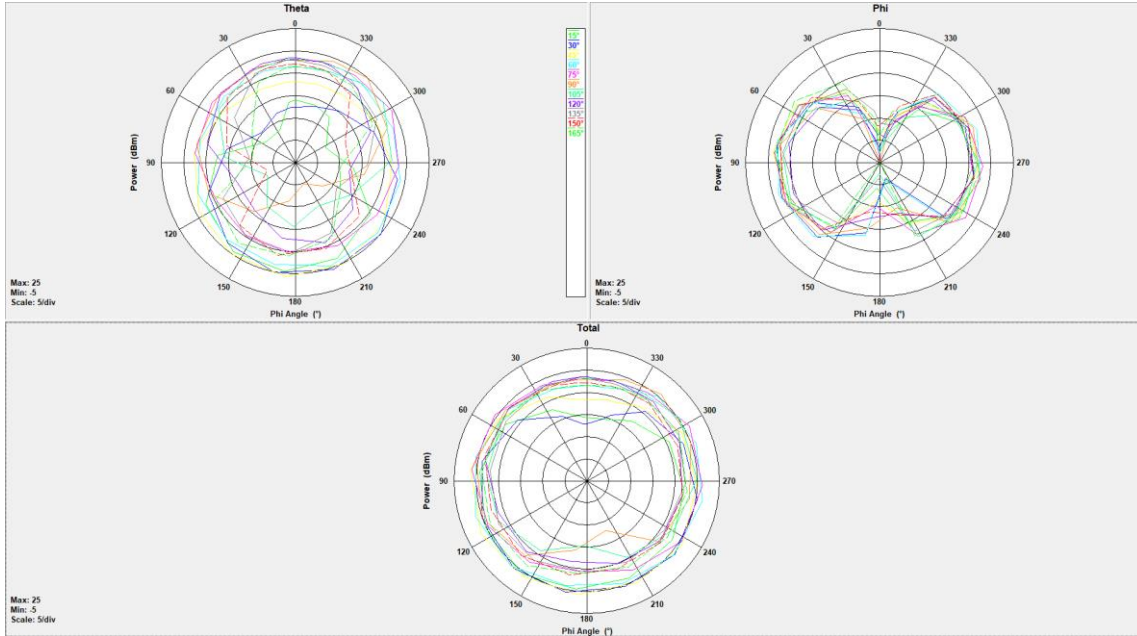

CONFIDENTIAL

Title: Smart-EX 03 antenna specification

Revision: B

Prepared by: TKurj

Issue Date: <2023-11-28>

4. 3. WWAN Patterns

Low Band: