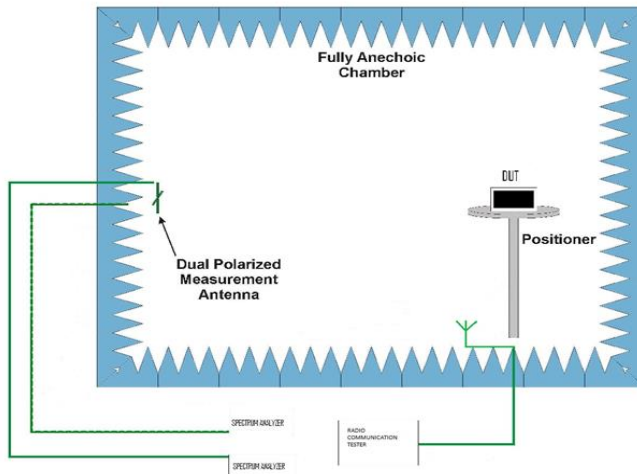

1. MODEL NAME OF ANTENNAS

- WWAN ANTENNAS: Smart-EX 03
- WIFI ANTENNAS: Smart-EX 03

2. MEASUREMENT STANDARD

CTIA-Certification-Test-Plan-for-SISO-Over-the-Air-Performance-3.9.5

3. TEST SETUP

Measurement setup TRP