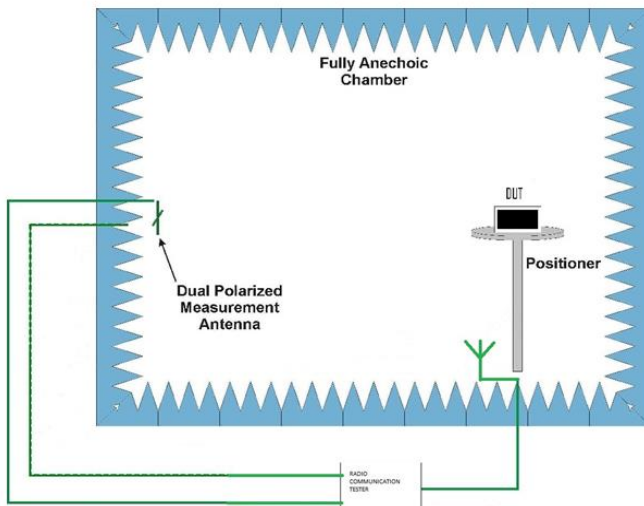

Measurement setup TIS