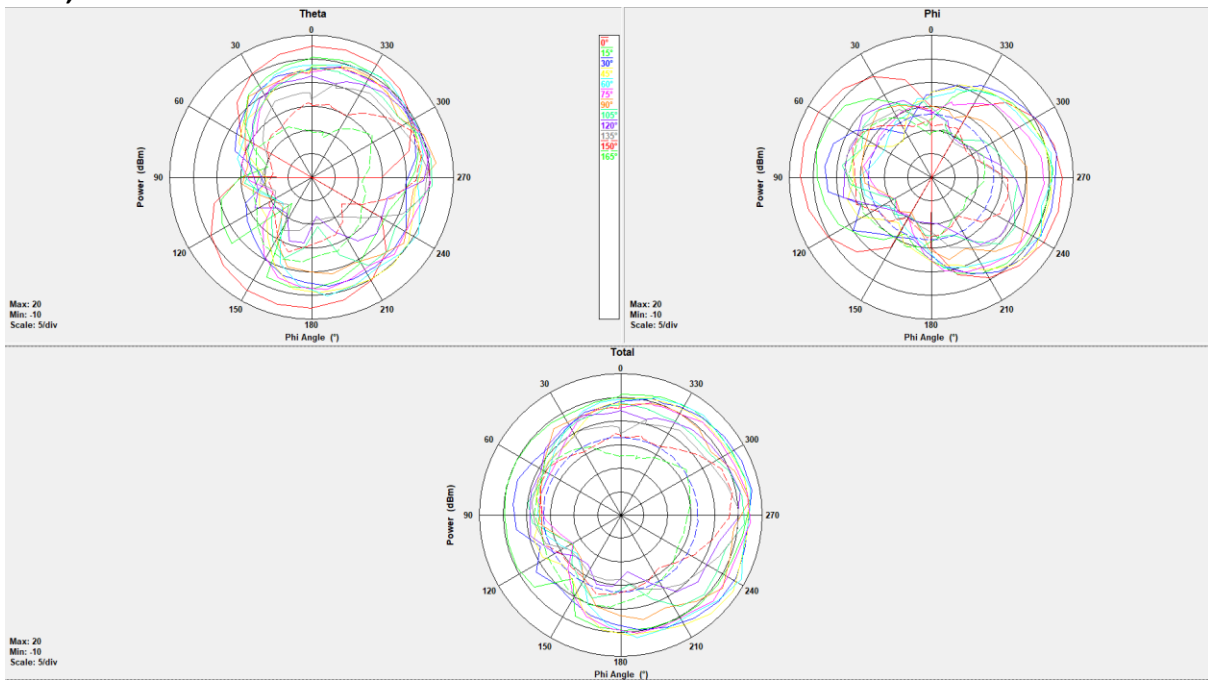

5. WIFI ANTENNAS

5.1. Antenna Types

- PIFA Antennas (LDS technology)

5.2. Peak Gain

	2400-2500Mhz	5180-5900Mhz	5900-71250Mhz
Peak EIRP (dBm)	16.2	19.8	19.4
Gain (dBi)	-0.1	1.6	1.7

5.3. WIFI Patterns

WIFI/BT, 2.4GHz

CONFIDENTIAL

Title: Smart-EX 03 antenna specification

Revision: B

Prepared by: TKurj

Issue Date: <2023-11-28>

WIFI, 5GHz

WIFI, 6GHz

© Aava Mobile Ltd. Nahkatehtaankatu 2 90130 Oulu, Finland CONFIDENTIAL	 www.aavamobile.com	Document No:
Title: Smart-EX 03 antenna specification		Revision: B
Prepared by: TKurj		Issue Date: <2023-11-28>