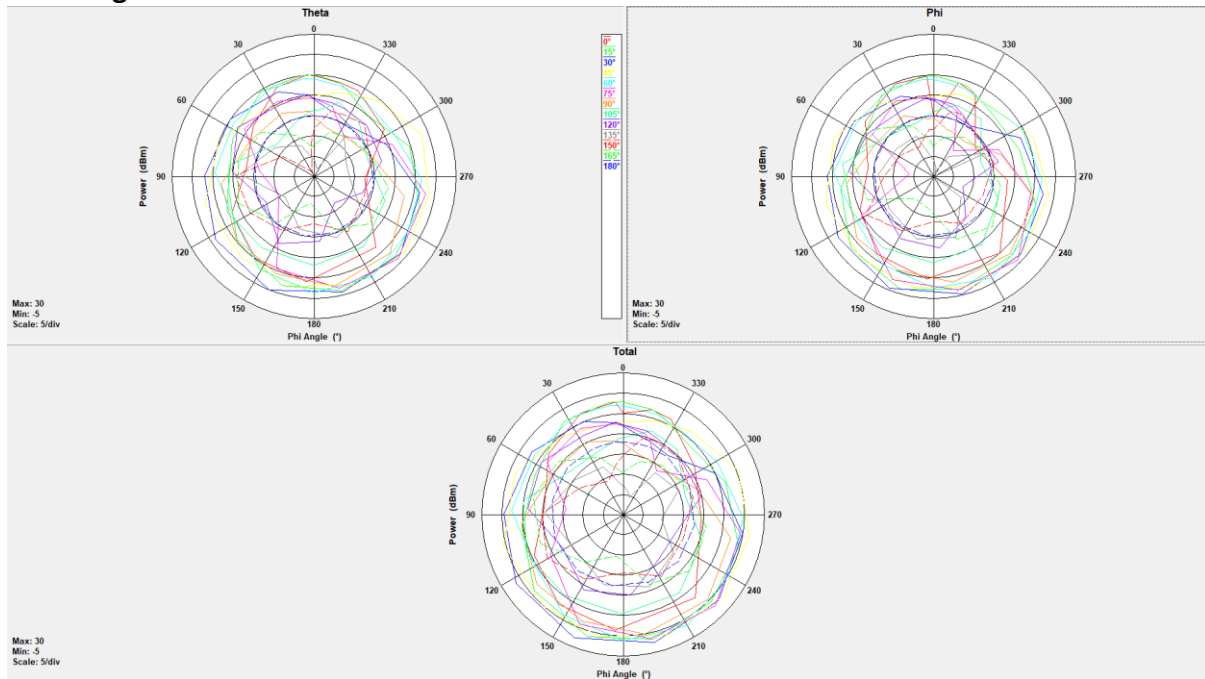

CONFIDENTIAL

Title: Smart-EX 03 antenna specification

Revision: B

Prepared by: TKurj

Issue Date: <2023-11-28>

Ultra-High Band: