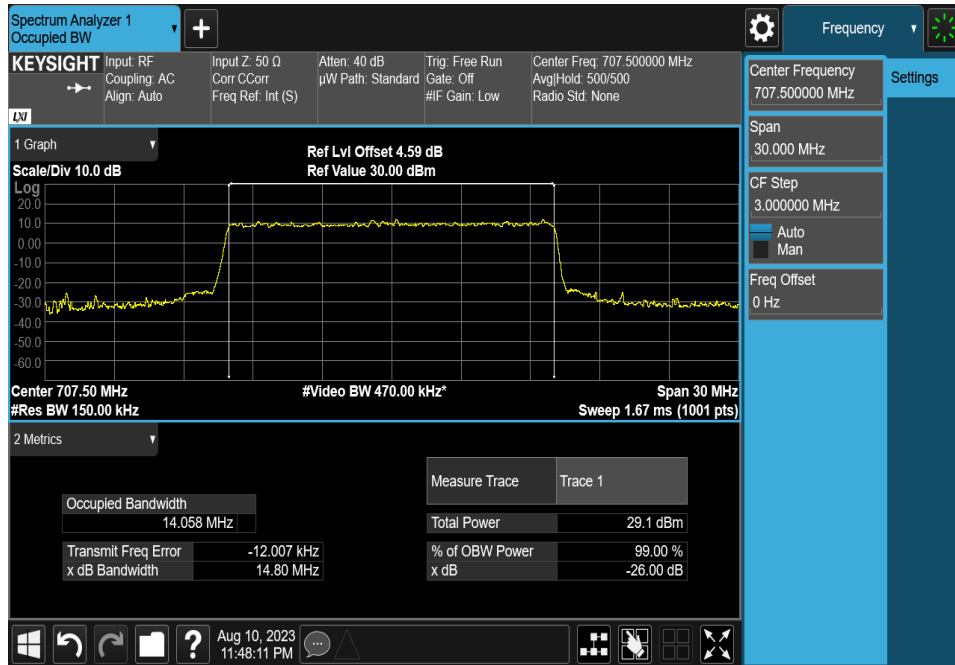

N12-15MHz MID 79RB0 16QAM CP-OFDM