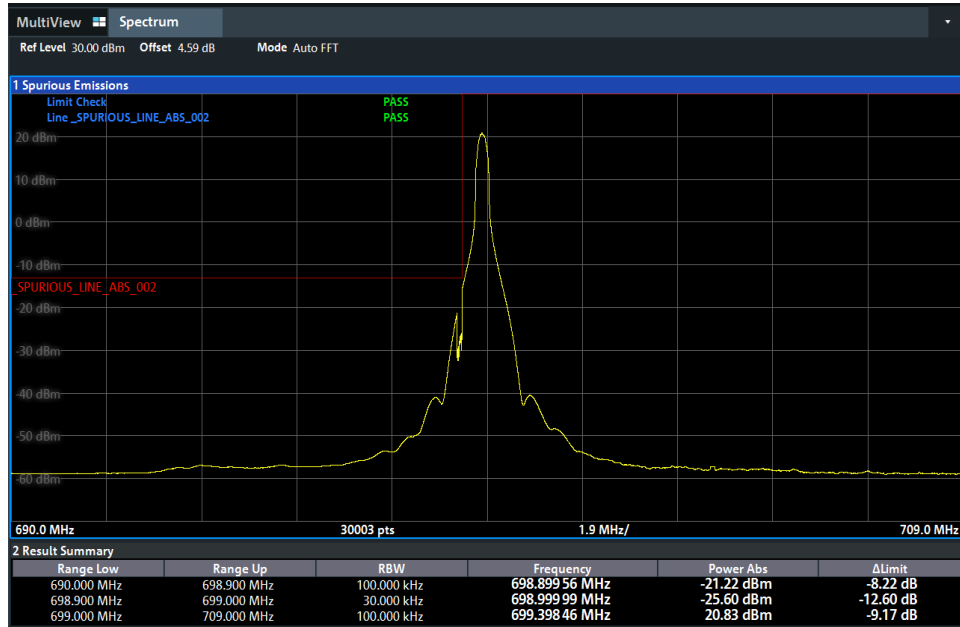

N12-5MHz LOW 1RB0 QPSK

N12-5MHz LOW 25RB0 BPSK

N12-5MHz LOW 25RB0 QPSK

N12-10MHz HIGH 1RB51 BPSK

N12-10MHz HIGH 1RB51 QPSK

N12-10MHz HIGH 50RB0 BPSK

N12-10MHz HIGH 50RB0 QPSK

N12-10MHz LOW 1RB0 BPSK

N12-10MHz LOW 1RB0 QPSK

N12-10MHz LOW 50RB0 BPSK

N12-10MHz LOW 50RB0 QPSK

N12-15MHz HIGH 1RB78 BPSK

N12-15MHz HIGH 1RB78 QPSK

N12-15MHz HIGH 75RB0 BPSK

N12-15MHz HIGH 75RB0 QPSK

N12-15MHz LOW 1RB0 BPSK