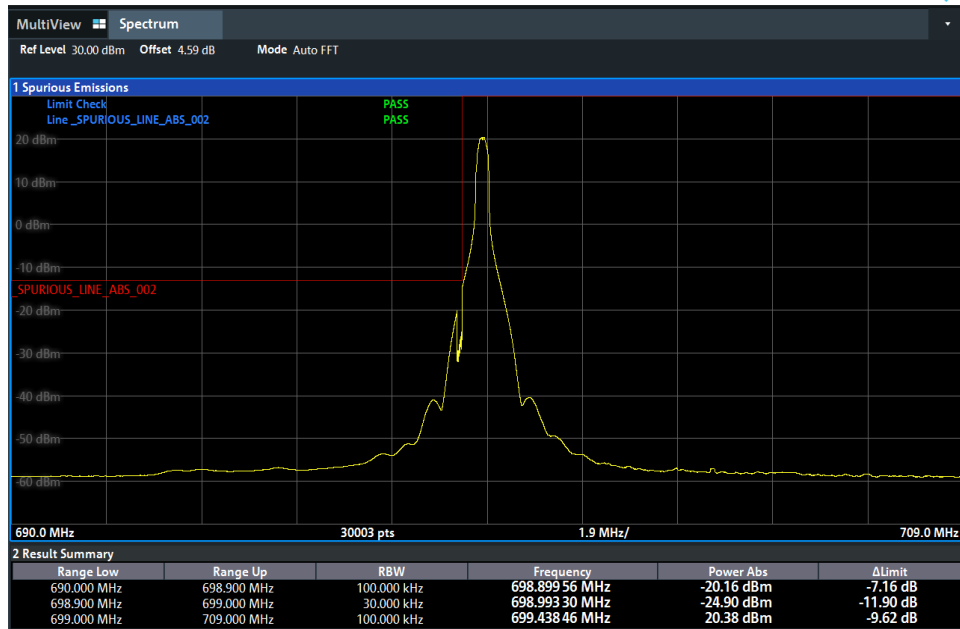

N12-5MHz LOW 1RB0 QPSK

N12-5MHz LOW 25RB0 BPSK

N12-5MHz LOW 25RB0 QPSK

N12-10MHz HIGH 1RB51 BPSK

N12-10MHz HIGH 1RB51 QPSK

N12-10MHz HIGH 50RB0 BPSK

N12-10MHz HIGH 50RB0 QPSK

N12-10MHz LOW 1RB0 BPSK

N12-10MHz LOW 1RB0 QPSK

N12-10MHz LOW 50RB0 BPSK

N12-10MHz LOW 50RB0 QPSK

N12-15MHz HIGH 1RB78 BPSK

N12-15MHz HIGH 1RB78 QPSK

N12-15MHz HIGH 75RB0 BPSK

N12-15MHz HIGH 75RB0 QPSK

N12-15MHz LOW 1RB0 BPSK