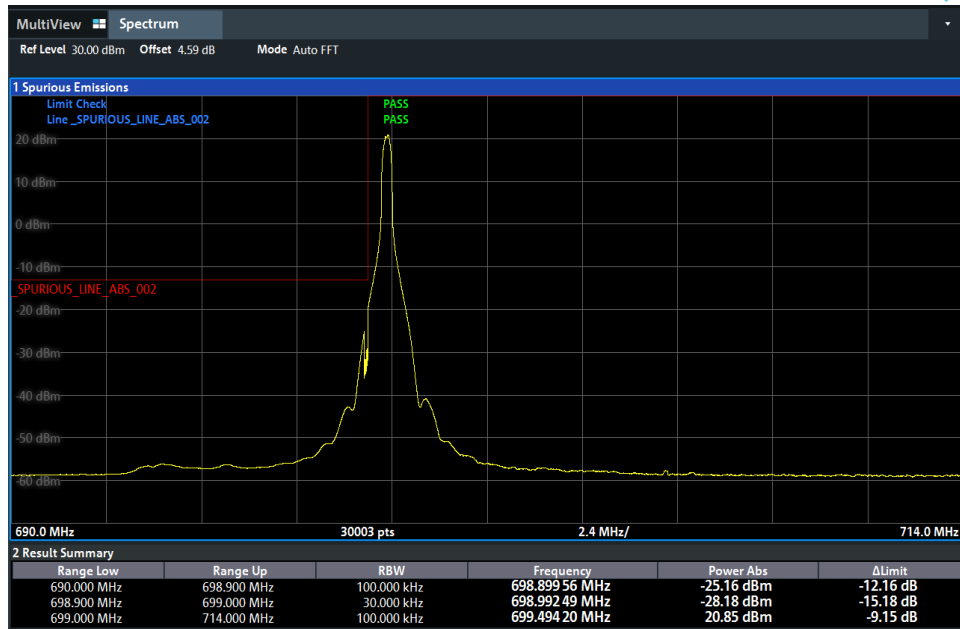

N12-10MHz LOW 1RB0 QPSK

N12-10MHz LOW 50RB0 BPSK

N12-10MHz LOW 50RB0 QPSK

N12-15MHz HIGH 1RB78 BPSK

N12-15MHz HIGH 1RB78 QPSK

N12-15MHz HIGH 75RB0 BPSK

N12-15MHz HIGH 75RB0 QPSK

N12-15MHz LOW 1RB0 BPSK

N12-15MHz LOW 1RB0 QPSK

N12-15MHz LOW 75RB0 BPSK

N12-15MHz LOW 75RB0 QPSK

Conducted Spurious Emission

N12-5MHz HIGH 1RB0 BPSK

N12-5MHz HIGH 1RB0 QPSK

N12-5MHz LOW 1RB0 BPSK

N12-5MHz LOW 1RB0 QPSK