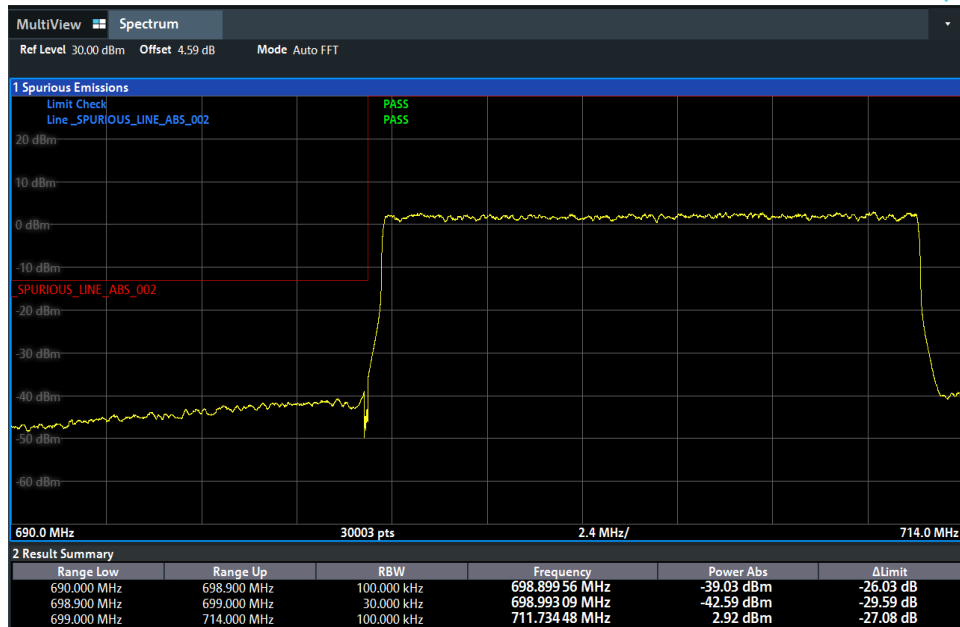

N12-10MHz LOW 1RB0 QPSK

N12-10MHz LOW 50RB0 BPSK

N12-10MHz LOW 50RB0 QPSK

N12-15MHz HIGH 1RB78 BPSK

N12-15MHz HIGH 1RB78 QPSK

N12-15MHz HIGH 75RB0 BPSK

N12-15MHz HIGH 75RB0 QPSK

N12-15MHz LOW 1RB0 BPSK

N12-15MHz LOW 1RB0 QPSK

N12-15MHz LOW 75RB0 BPSK

N12-15MHz LOW 75RB0 QPSK

Conducted Spurious Emission

N12-5MHz HIGH 1RB0 BPSK

N12-5MHz HIGH 1RB0 QPSK

N12-5MHz LOW 1RB0 BPSK

N12-5MHz LOW 1RB0 QPSK