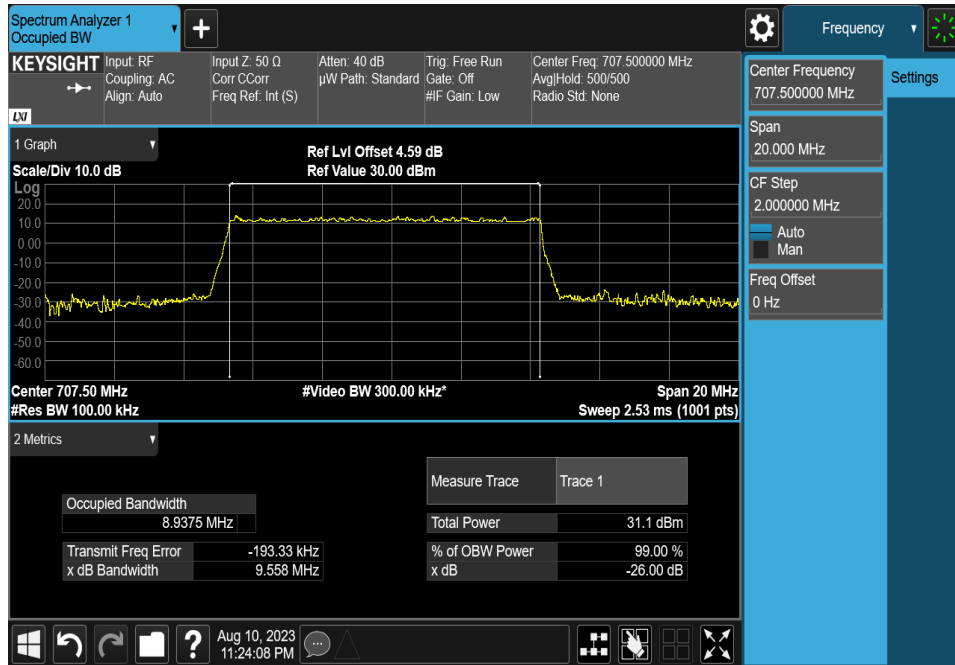

Appendix B. Test Results_Band n12

26dB and 99% Bandwidth

N12-5MHz MID 25RB0 QPSK DFT-S-OFDM

N12-10MHz MID 50RB0 QPSK DFT-S-OFDM

N12-10MHz MID 52RB0 16QAM CP-OFDM

N12-10MHz MID 52RB0 QPSK CP-OFDM

N12-15MHz MID 75RB0 QPSK DFT-S-OFDM