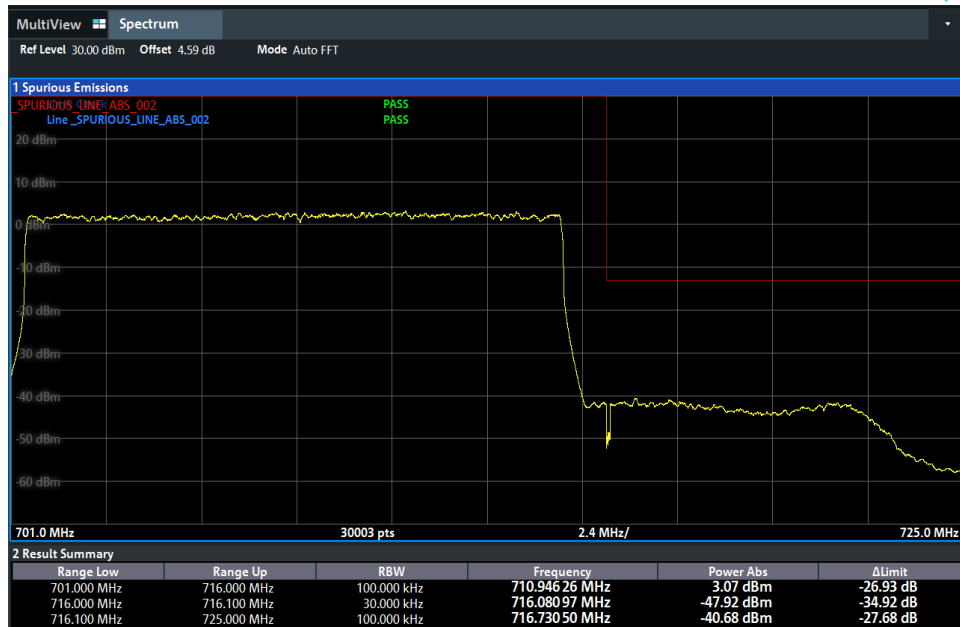

N12-10MHz LOW 1RB0 QPSK

N12-10MHz LOW 50RB0 BPSK

N12-10MHz LOW 50RB0 QPSK

N12-15MHz HIGH 1RB78 BPSK

N12-15MHz HIGH 1RB78 QPSK

N12-15MHz HIGH 75RB0 BPSK

N12-15MHz HIGH 75RB0 QPSK

N12-15MHz LOW 1RB0 BPSK

N12-15MHz LOW 1RB0 QPSK

N12-15MHz LOW 75RB0 BPSK

N12-15MHz LOW 75RB0 QPSK

Conducted Spurious Emission

N12-5MHz HIGH 1RB0 BPSK

N12-5MHz HIGH 1RB0 QPSK

N12-5MHz LOW 1RB0 BPSK

N12-5MHz LOW 1RB0 QPSK