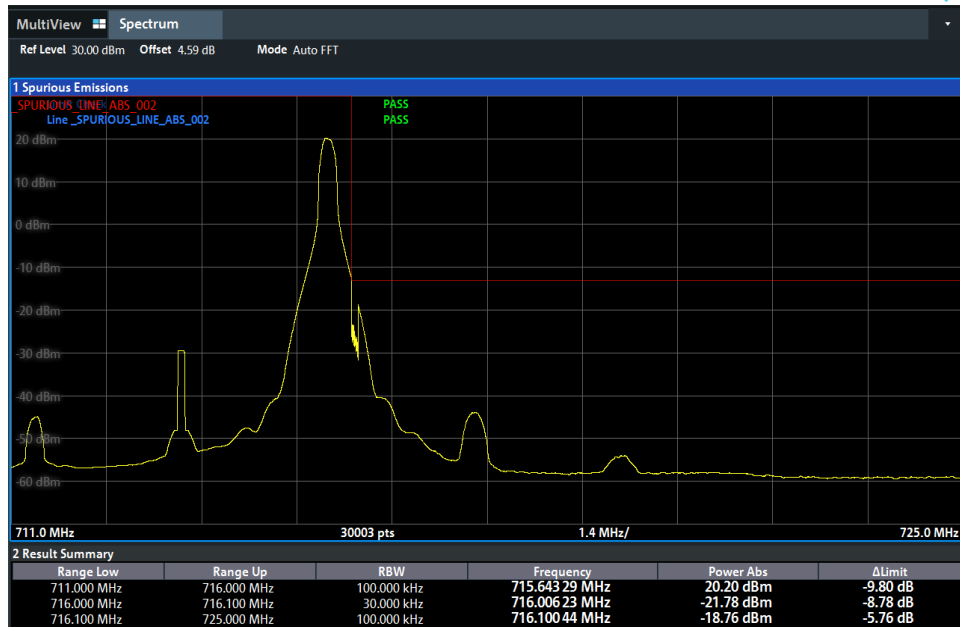

N12-15MHz MID 79RB0 16QAM CP-OFDM

N12-15MHz MID 79RB0 QPSK CP-OFDM

Conducted Band Edge

N12-5MHz HIGH 1RB24 BPSK

N12-5MHz HIGH 1RB24 QPSK

N12-5MHz HIGH 25RB0 BPSK

N12-5MHz HIGH 25RB0 QPSK

N12-5MHz LOW 1RB0 BPSK

N12-5MHz LOW 1RB0 QPSK

N12-5MHz LOW 25RB0 BPSK

N12-5MHz LOW 25RB0 QPSK

N12-10MHz HIGH 1RB51 BPSK

N12-10MHz HIGH 1RB51 QPSK

N12-10MHz HIGH 50RB0 BPSK

N12-10MHz HIGH 50RB0 QPSK

N12-10MHz LOW 1RB0 BPSK