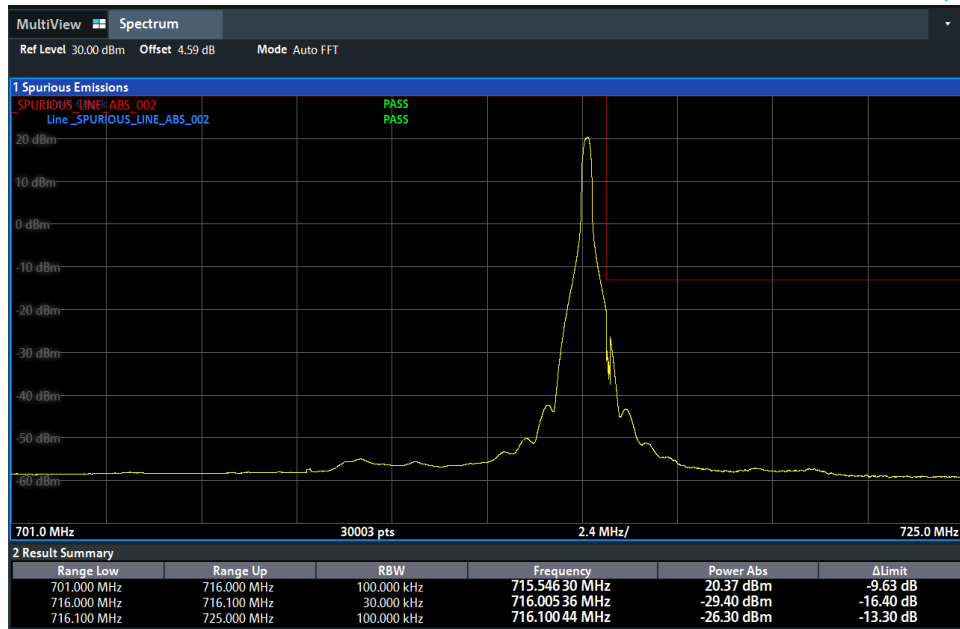

N12-5MHz LOW 1RB0 QPSK

N12-5MHz LOW 25RB0 BPSK

N12-5MHz LOW 25RB0 QPSK

N12-10MHz HIGH 1RB51 BPSK

N12-10MHz HIGH 1RB51 QPSK

N12-10MHz HIGH 50RB0 BPSK

N12-10MHz HIGH 50RB0 QPSK

N12-10MHz LOW 1RB0 BPSK

N12-10MHz LOW 1RB0 QPSK

N12-10MHz LOW 50RB0 BPSK

N12-10MHz LOW 50RB0 QPSK

N12-15MHz HIGH 1RB78 BPSK

N12-15MHz HIGH 1RB78 QPSK

N12-15MHz HIGH 75RB0 BPSK

N12-15MHz HIGH 75RB0 QPSK

N12-15MHz LOW 1RB0 BPSK

N12-15MHz LOW 1RB0 QPSK

N12-15MHz LOW 75RB0 BPSK

N12-15MHz LOW 75RB0 QPSK

Conducted Spurious Emission

N12-5MHz HIGH 1RB0 BPSK

N12-5MHz HIGH 1RB0 QPSK

N12-5MHz LOW 1RB0 BPSK

N12-5MHz LOW 1RB0 QPSK