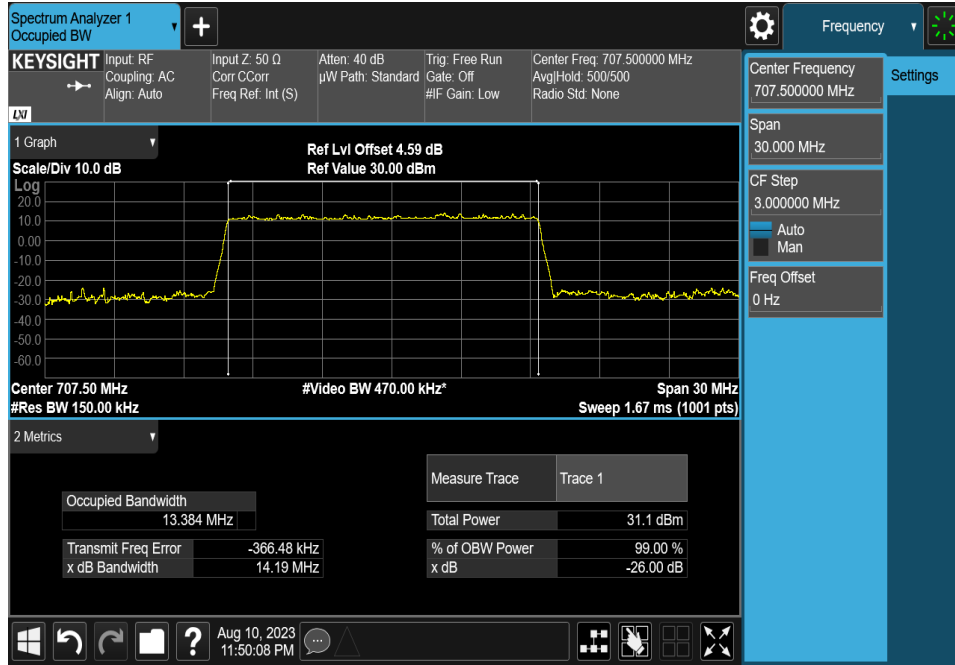

Appendix B. Test Results_Band n12

26dB and 99% Bandwidth

N12-5MHz MID 25RB0 QPSK DFT-S-OFDM

N12-10MHz MID 50RB0 QPSK DFT-S-OFDM

N12-10MHz MID 52RB0 16QAM CP-OFDM

N12-10MHz MID 52RB0 QPSK CP-OFDM

N12-15MHz MID 75RB0 QPSK DFT-S-OFDM