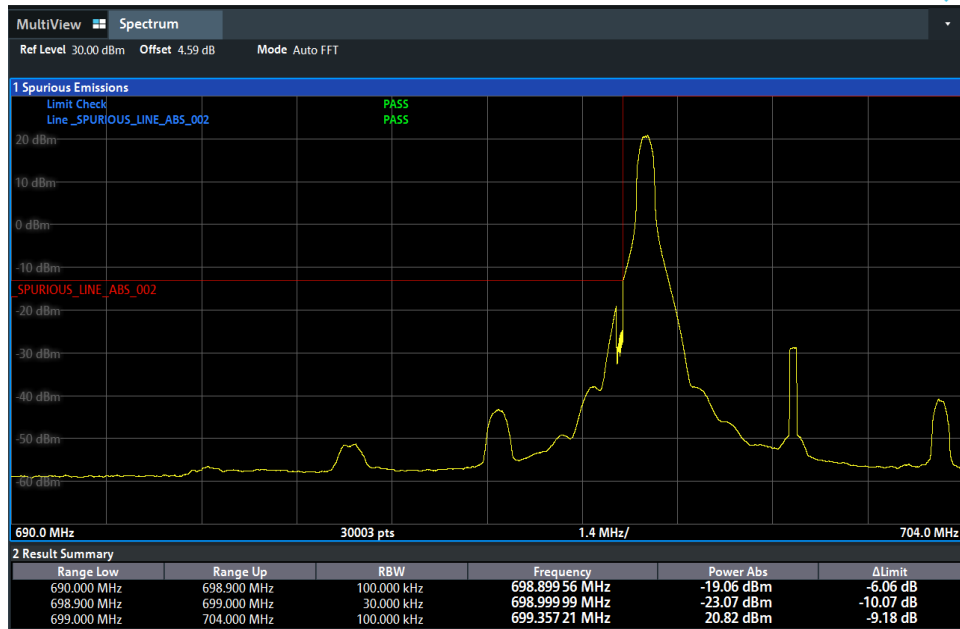

N12-15MHz MID 79RB0 16QAM CP-OFDM

N12-15MHz MID 79RB0 QPSK CP-OFDM

Conducted Band Edge

N12-5MHz HIGH 1RB24 BPSK

N12-5MHz HIGH 1RB24 QPSK

N12-5MHz HIGH 25RB0 BPSK

N12-5MHz HIGH 25RB0 QPSK

N12-5MHz LOW 1RB0 BPSK

N12-5MHz LOW 1RB0 QPSK

N12-5MHz LOW 25RB0 BPSK

N12-5MHz LOW 25RB0 QPSK

N12-10MHz HIGH 1RB51 BPSK

N12-10MHz HIGH 1RB51 QPSK

N12-10MHz HIGH 50RB0 BPSK

N12-10MHz HIGH 50RB0 QPSK

N12-10MHz LOW 1RB0 BPSK