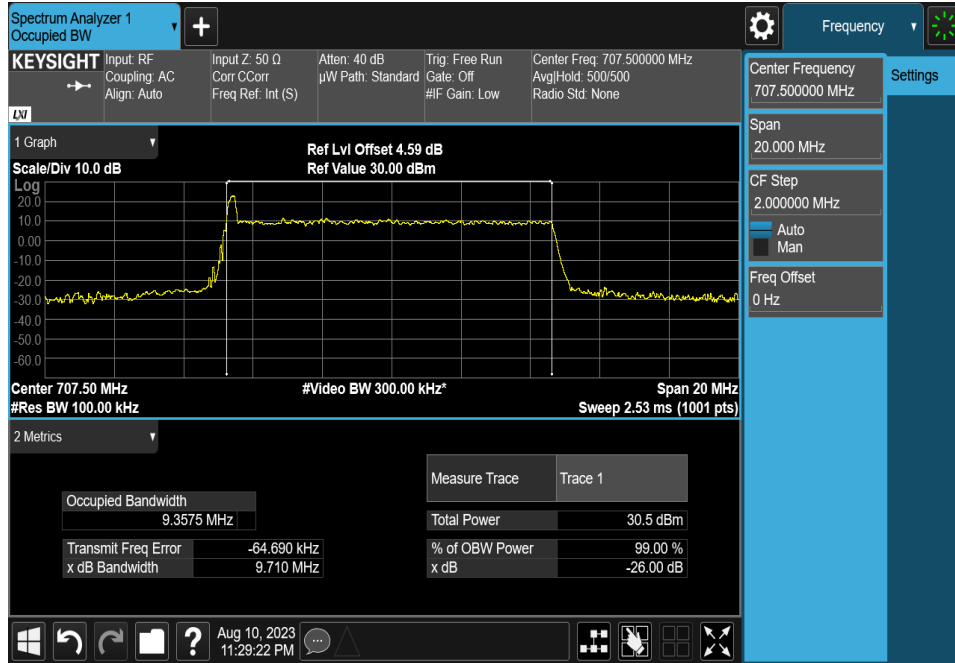

Appendix B. Test Results_Band n12

26dB and 99% Bandwidth

N12-5MHz MID 25RB0 QPSK DFT-S-OFDM

N12-10MHz MID 50RB0 QPSK DFT-S-OFDM

N12-10MHz MID 52RB0 16QAM CP-OFDM

N12-10MHz MID 52RB0 QPSK CP-OFDM

N12-15MHz MID 75RB0 QPSK DFT-S-OFDM