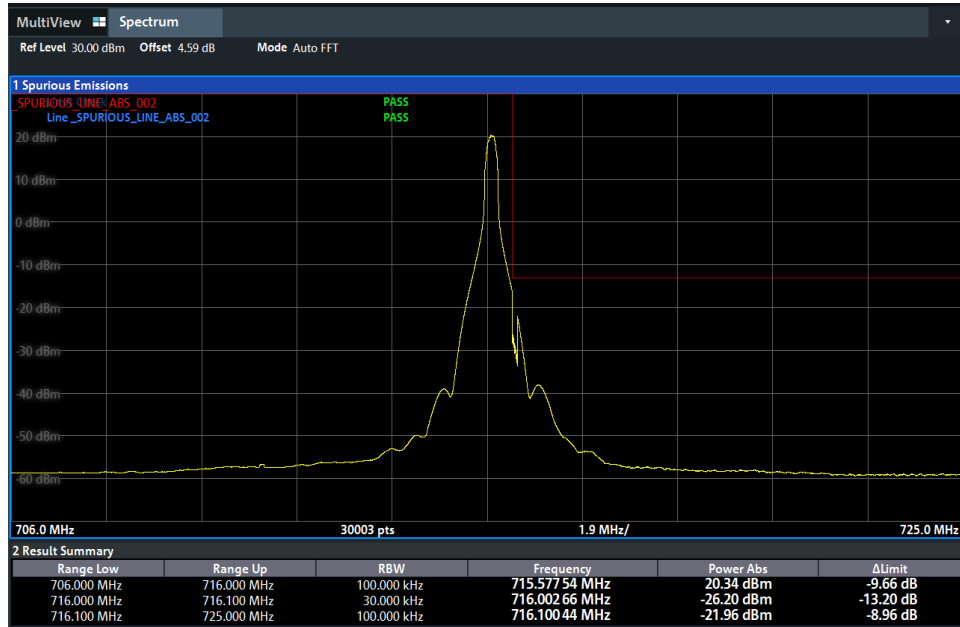

N12-5MHz LOW 1RB0 QPSK

N12-5MHz LOW 25RB0 BPSK

N12-5MHz LOW 25RB0 QPSK

N12-10MHz HIGH 1RB51 BPSK

N12-10MHz HIGH 1RB51 QPSK

N12-10MHz HIGH 50RB0 BPSK

N12-10MHz HIGH 50RB0 QPSK

N12-10MHz LOW 1RB0 BPSK

N12-10MHz LOW 1RB0 QPSK

N12-10MHz LOW 50RB0 BPSK

N12-10MHz LOW 50RB0 QPSK

N12-15MHz HIGH 1RB78 BPSK

N12-15MHz HIGH 1RB78 QPSK

N12-15MHz HIGH 75RB0 BPSK

N12-15MHz HIGH 75RB0 QPSK

N12-15MHz LOW 1RB0 BPSK