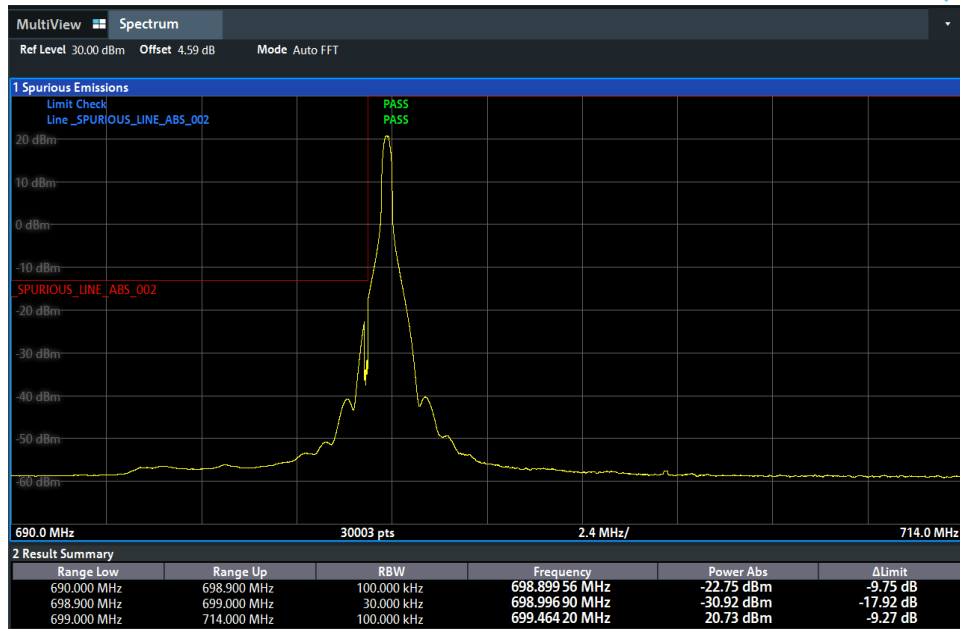

N12-10MHz LOW 1RB0 QPSK

N12-10MHz LOW 50RB0 BPSK

N12-10MHz LOW 50RB0 QPSK

N12-15MHz HIGH 1RB78 BPSK

N12-15MHz HIGH 1RB78 QPSK

N12-15MHz HIGH 75RB0 BPSK

N12-15MHz HIGH 75RB0 QPSK

N12-15MHz LOW 1RB0 BPSK

N12-15MHz LOW 1RB0 QPSK

N12-15MHz LOW 75RB0 BPSK

N12-15MHz LOW 75RB0 QPSK

Conducted Spurious Emission

N12-5MHz HIGH 1RB0 BPSK

N12-5MHz HIGH 1RB0 QPSK

N12-5MHz LOW 1RB0 BPSK

N12-5MHz LOW 1RB0 QPSK