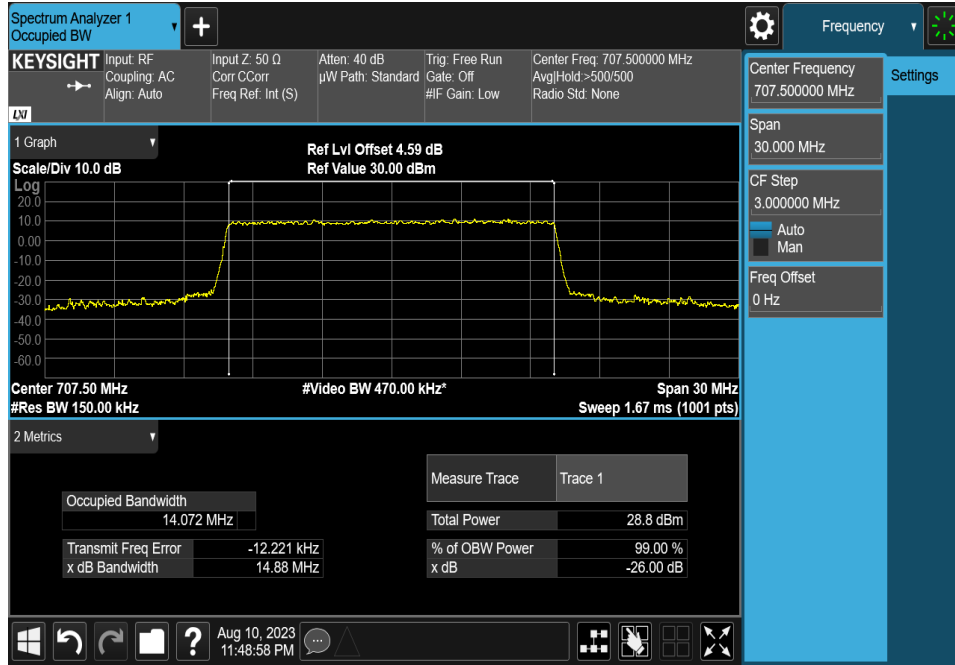

N12-15MHz MID 79RB0 QPSK CP-OFDM