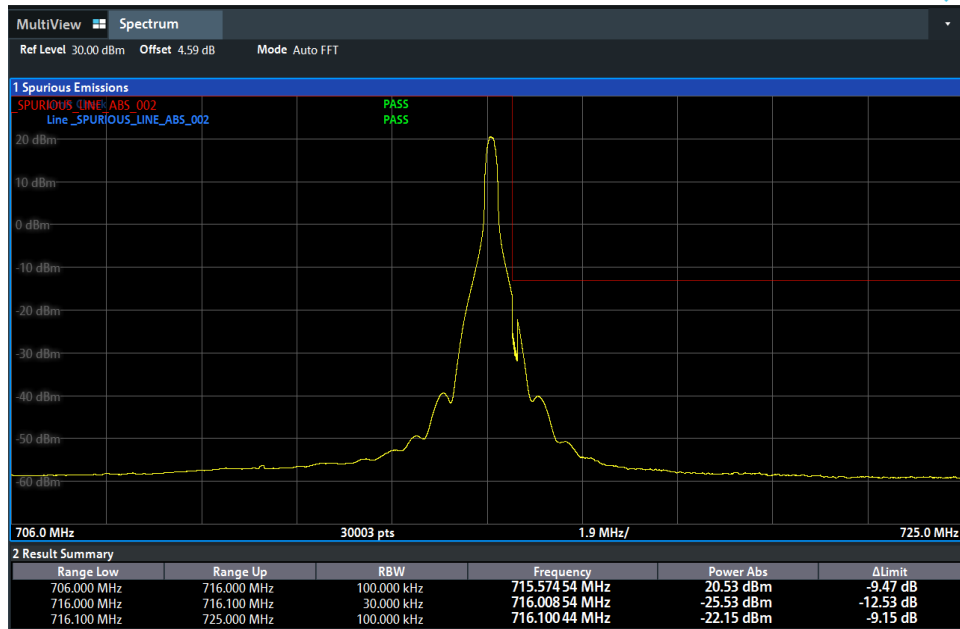

N12-5MHz LOW 1RB0 QPSK

N12-5MHz LOW 25RB0 BPSK

N12-5MHz LOW 25RB0 QPSK

N12-10MHz HIGH 1RB51 BPSK

N12-10MHz HIGH 1RB51 QPSK

N12-10MHz HIGH 50RB0 BPSK

N12-10MHz HIGH 50RB0 QPSK

N12-10MHz LOW 1RB0 BPSK

N12-10MHz LOW 1RB0 QPSK

N12-10MHz LOW 50RB0 BPSK

N12-10MHz LOW 50RB0 QPSK

N12-15MHz HIGH 1RB78 BPSK

N12-15MHz HIGH 1RB78 QPSK

N12-15MHz HIGH 75RB0 BPSK

N12-15MHz HIGH 75RB0 QPSK

N12-15MHz LOW 1RB0 BPSK