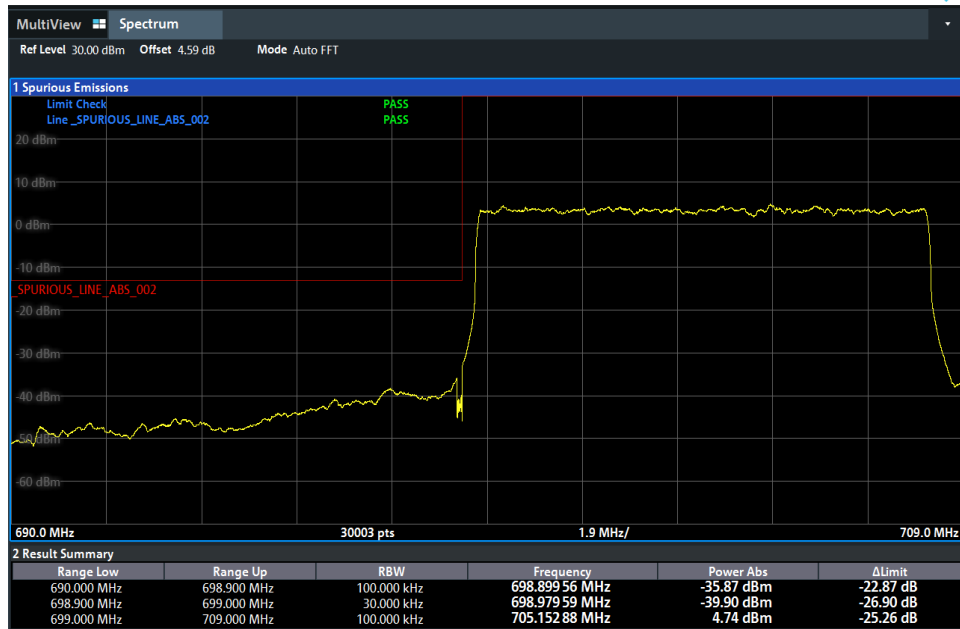

N12-5MHz LOW 1RB0 QPSK

N12-5MHz LOW 25RB0 BPSK

N12-5MHz LOW 25RB0 QPSK

N12-10MHz HIGH 1RB51 BPSK

N12-10MHz HIGH 1RB51 QPSK

N12-10MHz HIGH 50RB0 BPSK

N12-10MHz HIGH 50RB0 QPSK

N12-10MHz LOW 1RB0 BPSK

N12-10MHz LOW 1RB0 QPSK

N12-10MHz LOW 50RB0 BPSK

N12-10MHz LOW 50RB0 QPSK

N12-15MHz HIGH 1RB78 BPSK

N12-15MHz HIGH 1RB78 QPSK

N12-15MHz HIGH 75RB0 BPSK

N12-15MHz HIGH 75RB0 QPSK

N12-15MHz LOW 1RB0 BPSK

N12-15MHz LOW 1RB0 QPSK

N12-15MHz LOW 75RB0 BPSK

N12-15MHz LOW 75RB0 QPSK

Conducted Spurious Emission

N12-5MHz HIGH 1RB0 BPSK

N12-5MHz HIGH 1RB0 QPSK

N12-5MHz LOW 1RB0 BPSK

N12-5MHz LOW 1RB0 QPSK