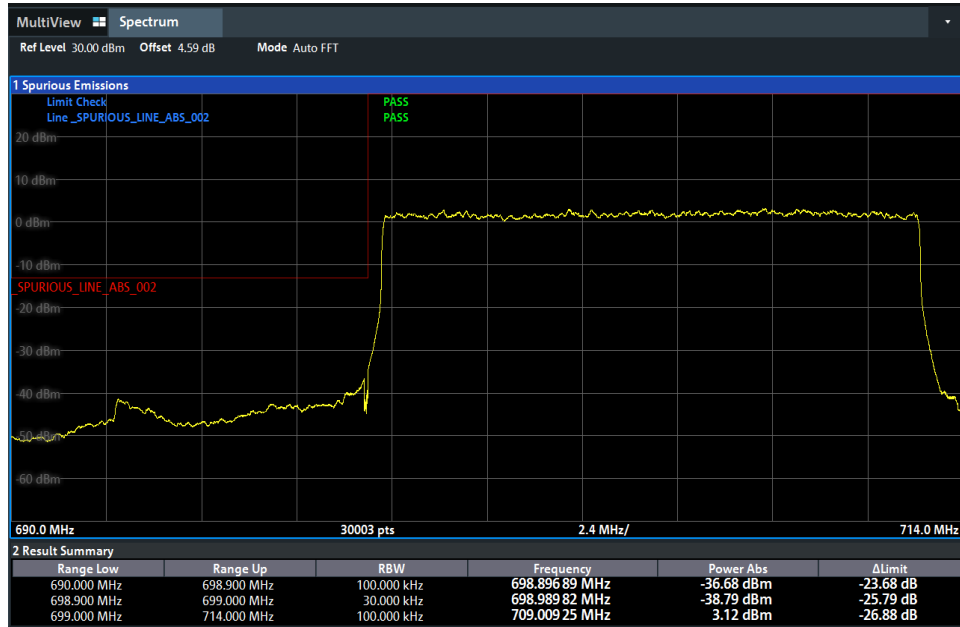

N12-10MHz LOW 1RB0 QPSK

N12-10MHz LOW 50RB0 BPSK

N12-10MHz LOW 50RB0 QPSK

N12-15MHz HIGH 1RB78 BPSK

N12-15MHz HIGH 1RB78 QPSK

N12-15MHz HIGH 75RB0 BPSK

N12-15MHz HIGH 75RB0 QPSK

N12-15MHz LOW 1RB0 BPSK

N12-15MHz LOW 1RB0 QPSK

N12-15MHz LOW 75RB0 BPSK

N12-15MHz LOW 75RB0 QPSK

Conducted Spurious Emission

N12-5MHz HIGH 1RB0 BPSK

N12-5MHz HIGH 1RB0 QPSK

N12-5MHz LOW 1RB0 BPSK

N12-5MHz LOW 1RB0 QPSK