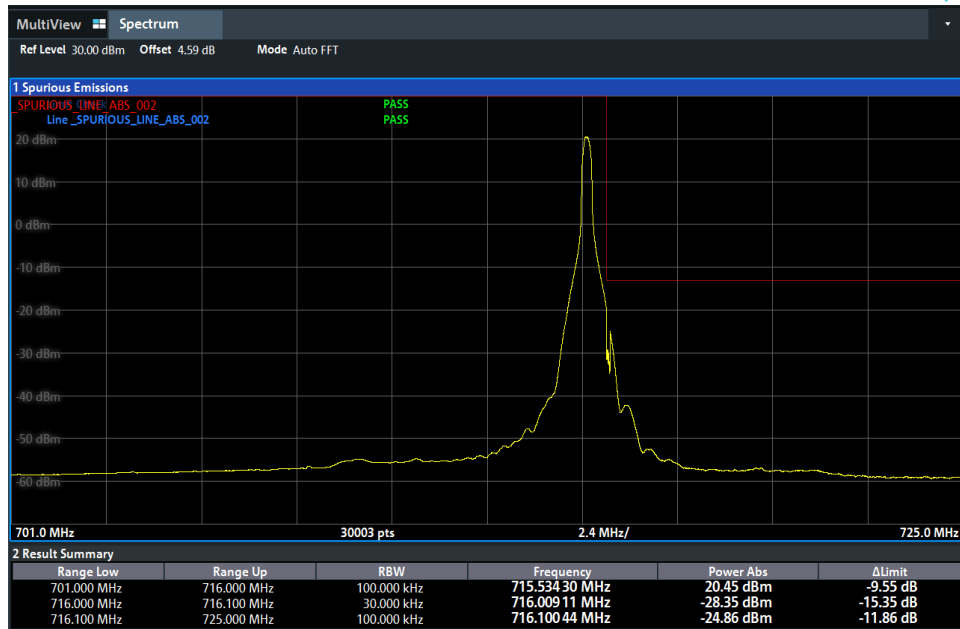

N12-10MHz LOW 1RB0 QPSK

N12-10MHz LOW 50RB0 BPSK

N12-10MHz LOW 50RB0 QPSK

N12-15MHz HIGH 1RB78 BPSK

N12-15MHz HIGH 1RB78 QPSK

N12-15MHz HIGH 75RB0 BPSK

N12-15MHz HIGH 75RB0 QPSK

N12-15MHz LOW 1RB0 BPSK

N12-15MHz LOW 1RB0 QPSK

N12-15MHz LOW 75RB0 BPSK

N12-15MHz LOW 75RB0 QPSK

Conducted Spurious Emission

N12-5MHz HIGH 1RB0 BPSK

N12-5MHz HIGH 1RB0 QPSK

N12-5MHz LOW 1RB0 BPSK

N12-5MHz LOW 1RB0 QPSK