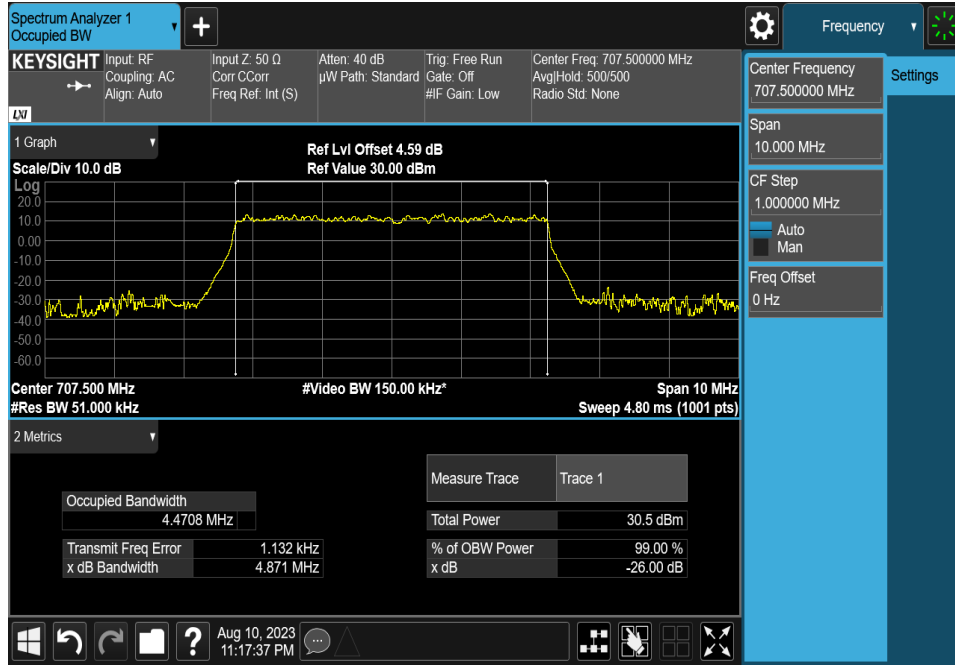

Appendix B. Test Results_Band n12

26dB and 99% Bandwidth

N12-5MHz MID 25RB0 QPSK DFT-S-OFDM

N12-10MHz MID 50RB0 QPSK DFT-S-OFDM

N12-10MHz MID 52RB0 16QAM CP-OFDM

N12-10MHz MID 52RB0 QPSK CP-OFDM

N12-15MHz MID 75RB0 QPSK DFT-S-OFDM