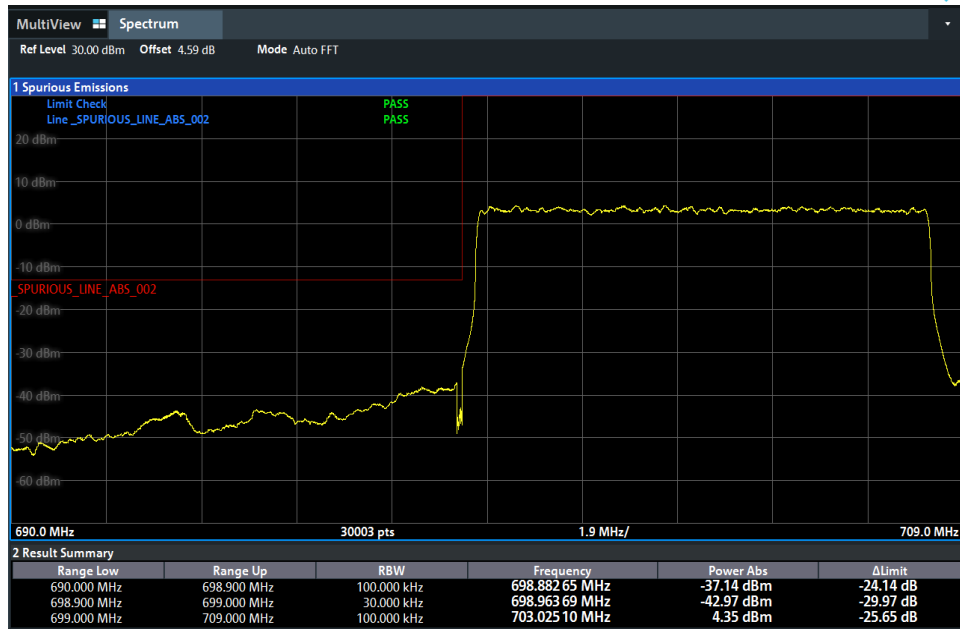

N12-5MHz LOW 1RB0 QPSK

N12-5MHz LOW 25RB0 BPSK

N12-5MHz LOW 25RB0 QPSK

N12-10MHz HIGH 1RB51 BPSK

N12-10MHz HIGH 1RB51 QPSK

N12-10MHz HIGH 50RB0 BPSK

N12-10MHz HIGH 50RB0 QPSK

N12-10MHz LOW 1RB0 BPSK

N12-10MHz LOW 1RB0 QPSK

N12-10MHz LOW 50RB0 BPSK

N12-10MHz LOW 50RB0 QPSK

N12-15MHz HIGH 1RB78 BPSK

N12-15MHz HIGH 1RB78 QPSK

N12-15MHz HIGH 75RB0 BPSK

N12-15MHz HIGH 75RB0 QPSK

N12-15MHz LOW 1RB0 BPSK

N12-15MHz LOW 1RB0 QPSK

N12-15MHz LOW 75RB0 BPSK

N12-15MHz LOW 75RB0 QPSK

Conducted Spurious Emission

N12-5MHz HIGH 1RB0 BPSK

N12-5MHz HIGH 1RB0 QPSK

N12-5MHz LOW 1RB0 BPSK

N12-5MHz LOW 1RB0 QPSK