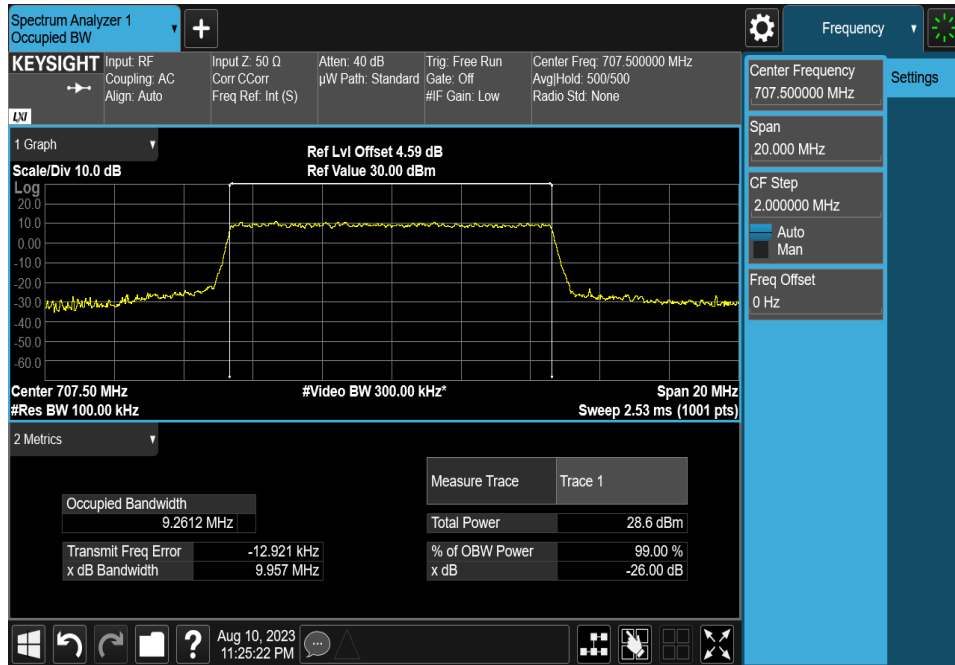

Appendix B. Test Results_Band n12

26dB and 99% Bandwidth

N12-5MHz MID 25RB0 QPSK DFT-S-OFDM

N12-10MHz MID 50RB0 QPSK DFT-S-OFDM

N12-10MHz MID 52RB0 16QAM CP-OFDM

N12-10MHz MID 52RB0 QPSK CP-OFDM

N12-15MHz MID 75RB0 QPSK DFT-S-OFDM