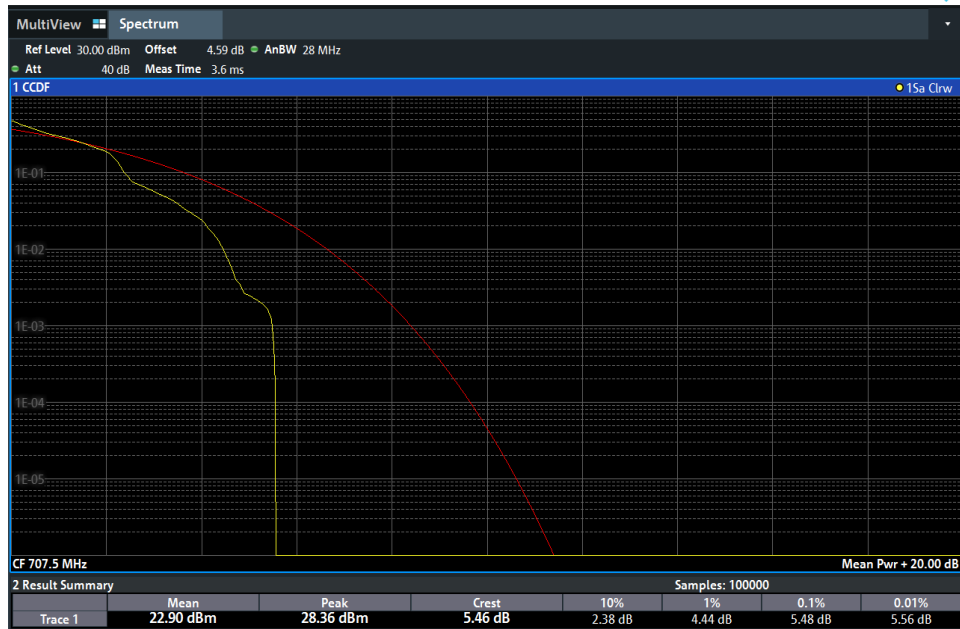

N12-15MHz MID 1RB0 BPSK

N12-15MHz MID 1RB0 QPSK