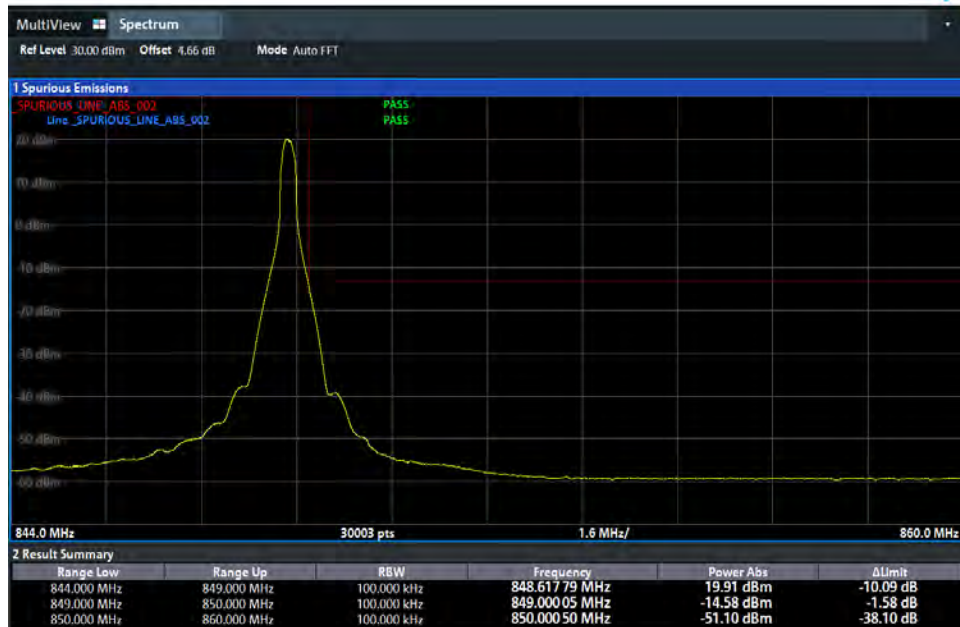

Appendix B. Test Results_Band n5

26dB and 99% Bandwidth

N5-5MHz MID 25RB0 QPSK DFT-S-OFDM

N5-10MHz MID 50RB0 QPSK DFT-S-OFDM

N5-10MHz MID 52RB0 16QAM CP-OFDM

N5-10MHz MID 52RB0 QPSK CP-OFDM

N5-15MHz MID 75RB0 QPSK DFT-S-OFDM

N5-15MHz MID 79RB0 16QAM CP-OFDM

N5-15MHz MID 79RB0 QPSK CP-OFDM

N5-20MHz MID 100RB0 QPSK DFT-S-OFDM

N5-20MHz MID 106RB0 16QAM CP-OFDM

N5-20MHz MID 106RB0 QPSK CP-OFDM

Conducted Band Edge

N5-5MHz HIGH 1RB24 BPSK

N5-5MHz HIGH 1RB24 QPSK

N5-5MHz HIGH 25RB0 BPSK

N5-5MHz HIGH 25RB0 QPSK

N5-5MHz LOW 1RB0 BPSK

N5-5MHz LOW 1RB0 QPSK

N5-5MHz LOW 25RB0 BPSK

N5-5MHz LOW 25RB0 QPSK

N5-10MHz HIGH 1RB51 BPSK