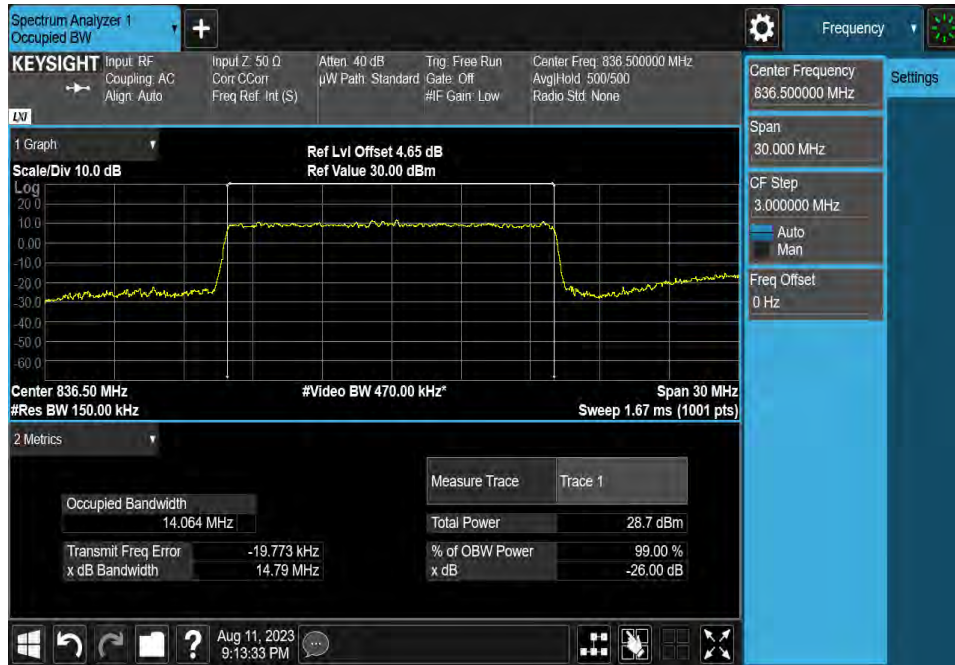

N5-15MHz MID 79RB0 16QAM CP-OFDM