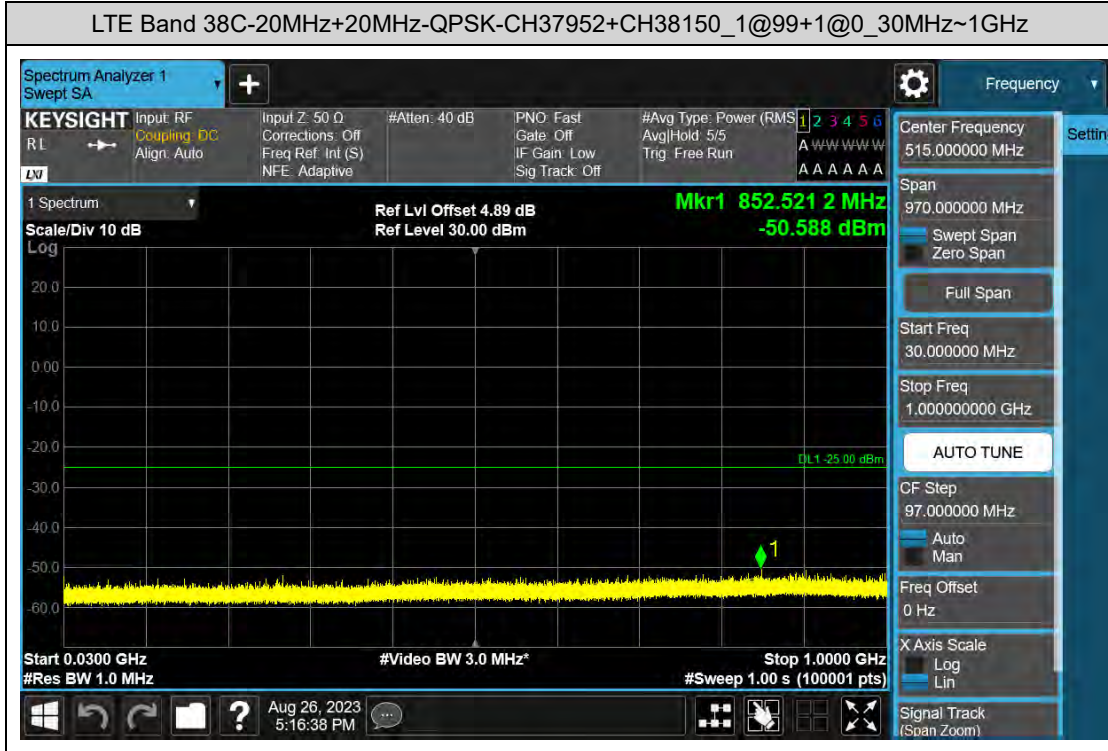

### D: Conducted Spurious Emission

#### LTE Band 7C Test Graphs

### LTE Band 38C Test Graphs

### LTE Band 41C Test Graphs