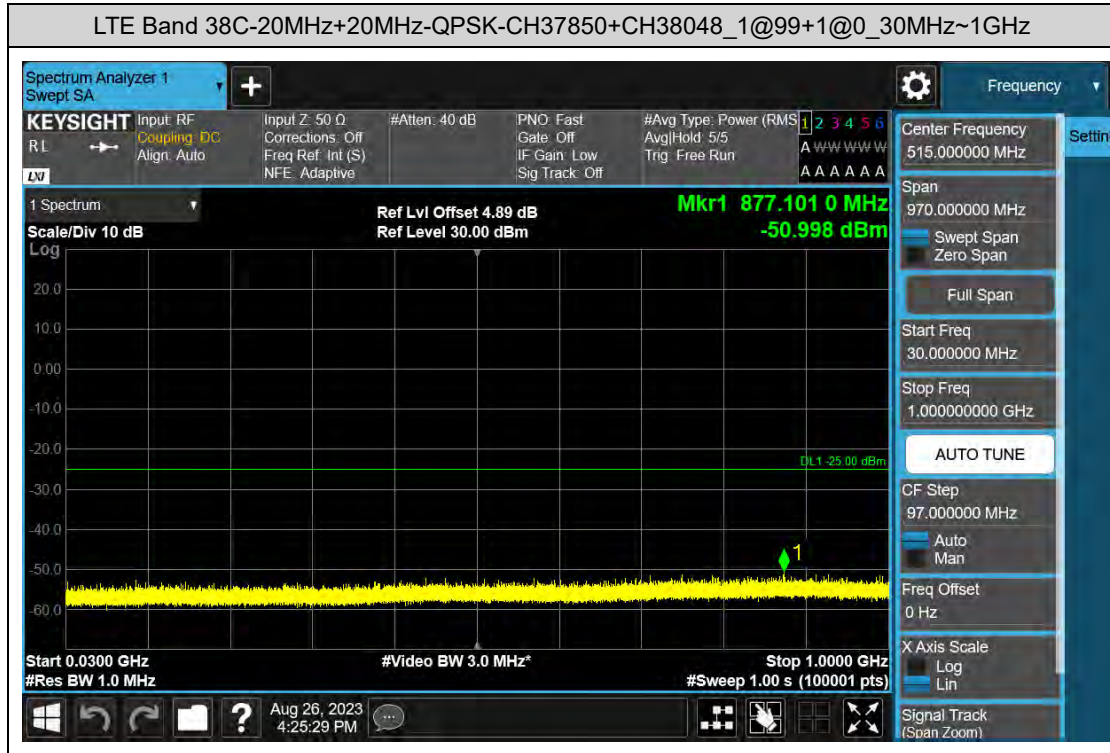

### D: Conducted Spurious Emission

#### LTE Band 7C Test Graphs

### LTE Band 38C Test Graphs

### LTE Band 41C Test Graphs