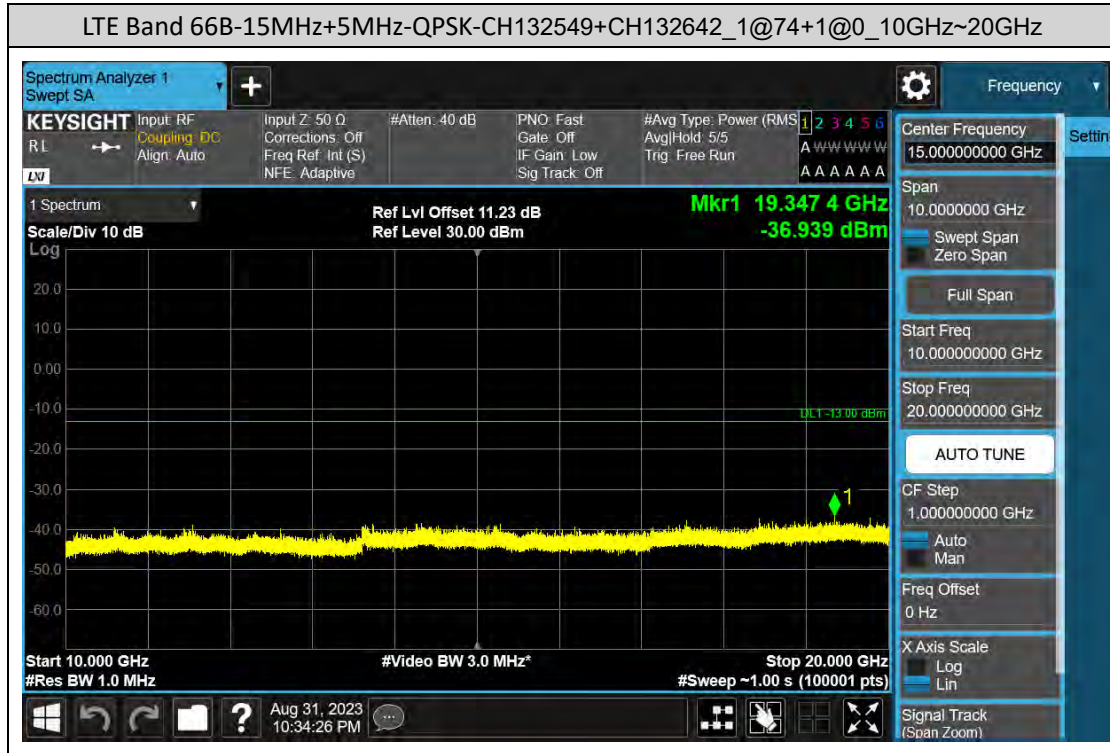

### D: Conducted Spurious Emission

### LTE Band 41C Test Graphs

### LTE Band 66B Test Graphs

### LTE Band 66C Test Graphs