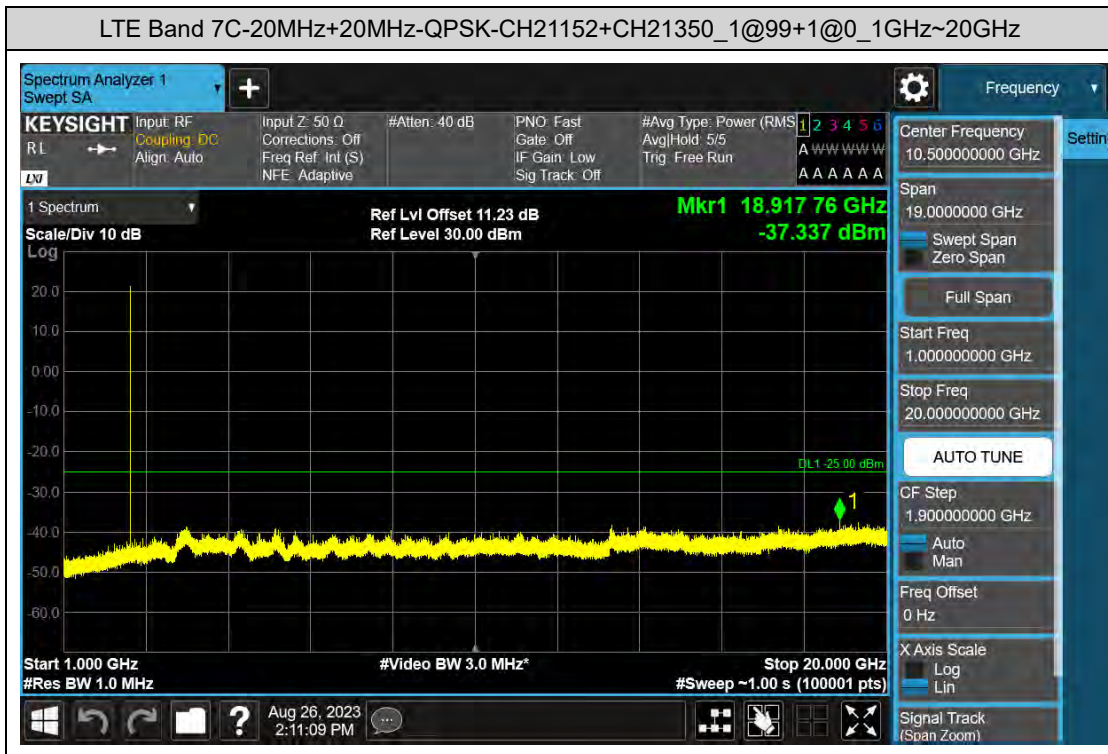

### D: Conducted Spurious Emission

#### LTE Band 7C Test Graphs

### LTE Band 38C Test Graphs