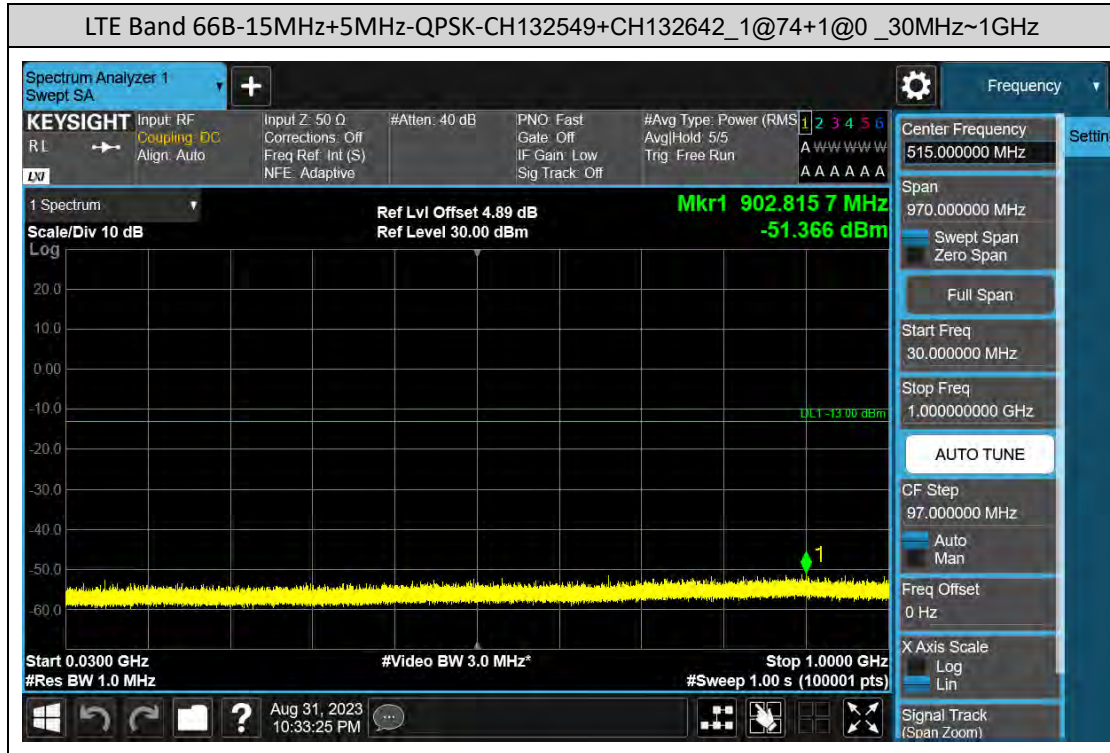

### D: Conducted Spurious Emission

### LTE Band 41C Test Graphs

### LTE Band 66B Test Graphs

### LTE Band 66C Test Graphs