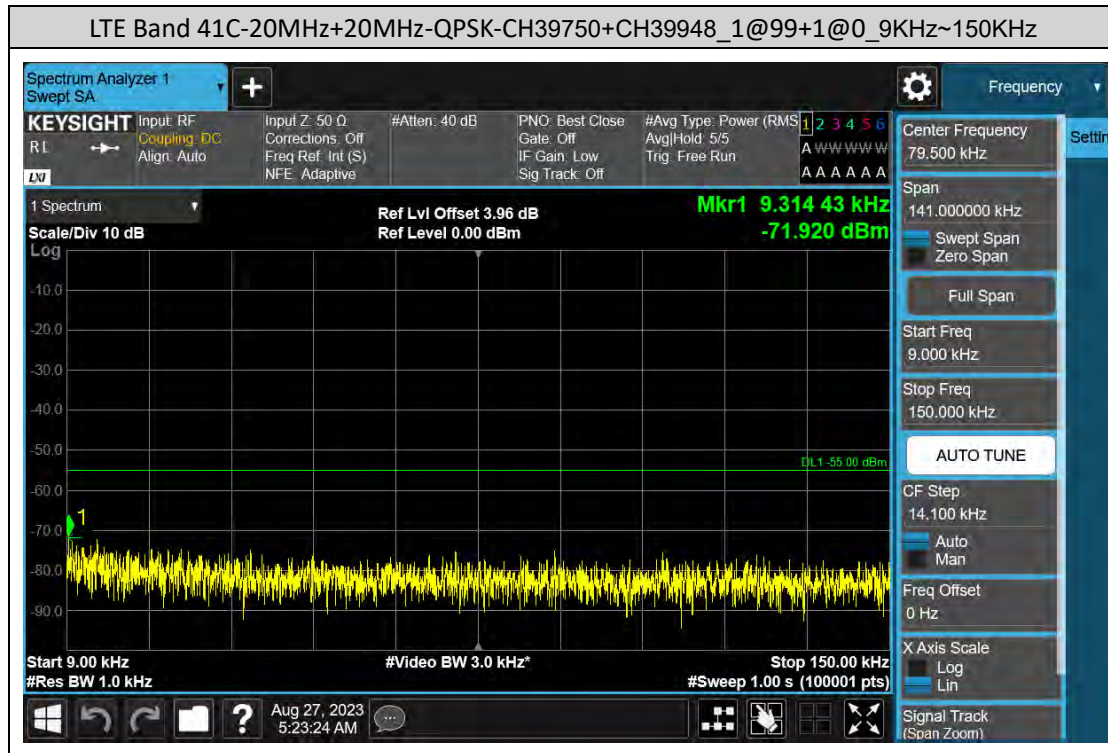

### D: Conducted Spurious Emission

#### LTE Band 7C Test Graphs

### LTE Band 38C Test Graphs

### LTE Band 41C Test Graphs