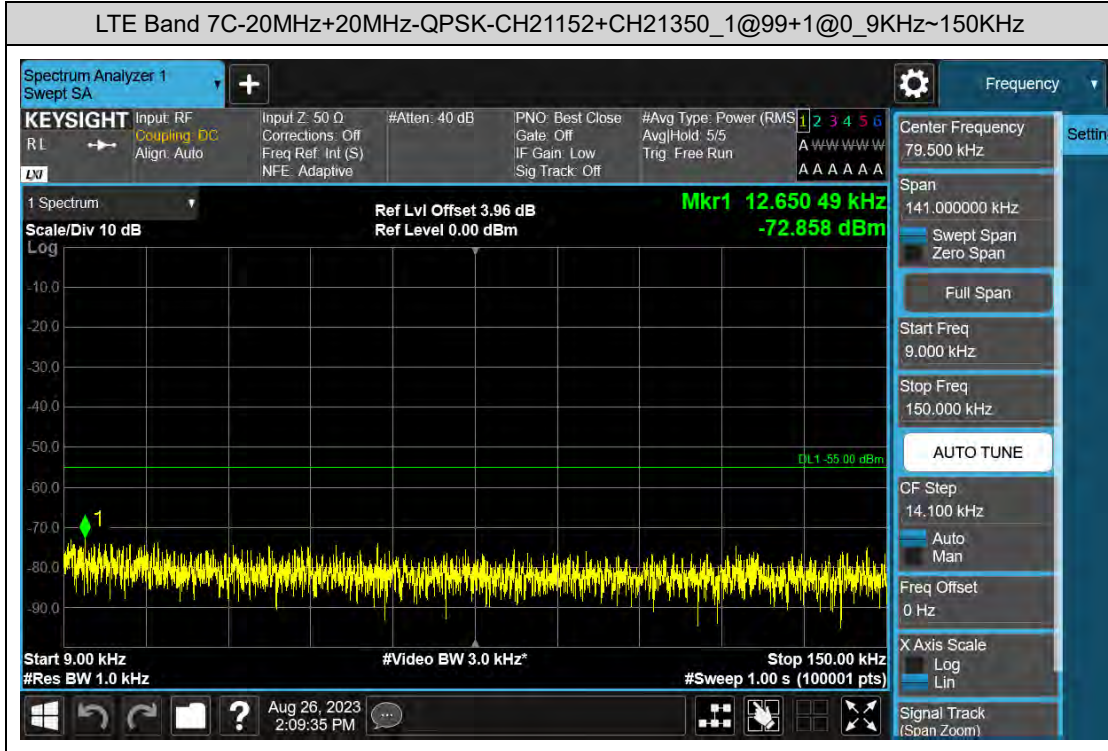

### D: Conducted Spurious Emission

#### LTE Band 7C Test Graphs

### LTE Band 38C Test Graphs