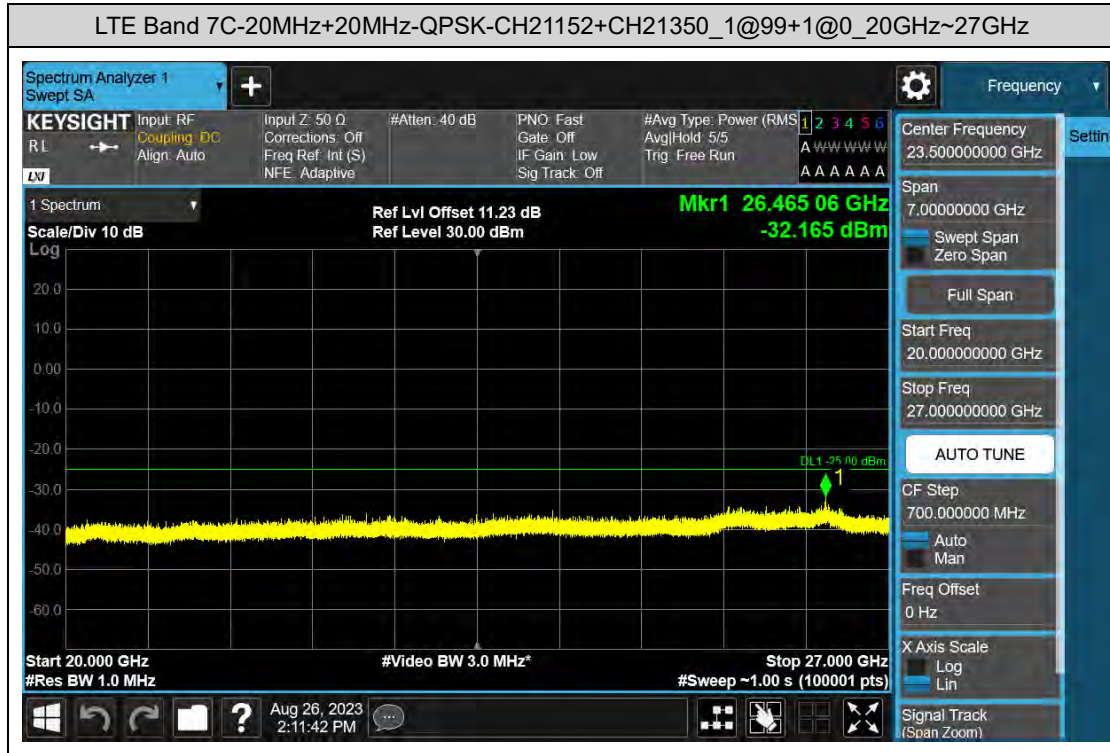

### D: Conducted Spurious Emission

#### LTE Band 7C Test Graphs

### LTE Band 38C Test Graphs

### LTE Band 41C Test Graphs