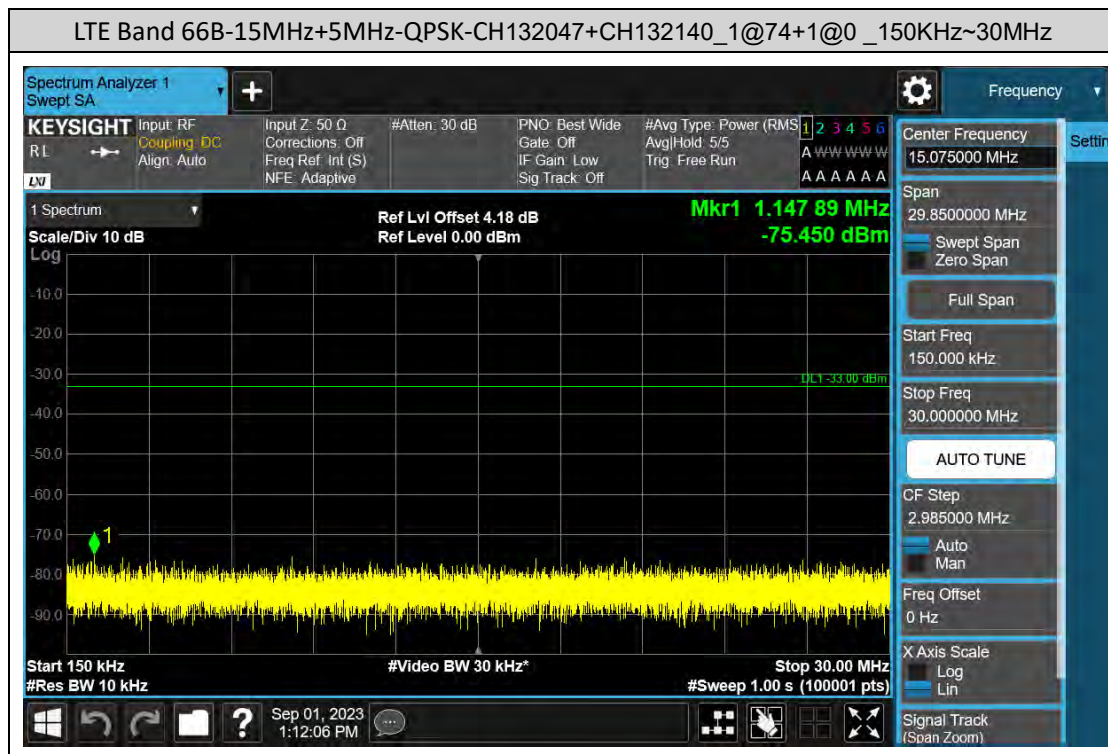

### D: Conducted Spurious Emission

### LTE Band 41C Test Graphs

### LTE Band 66B Test Graphs