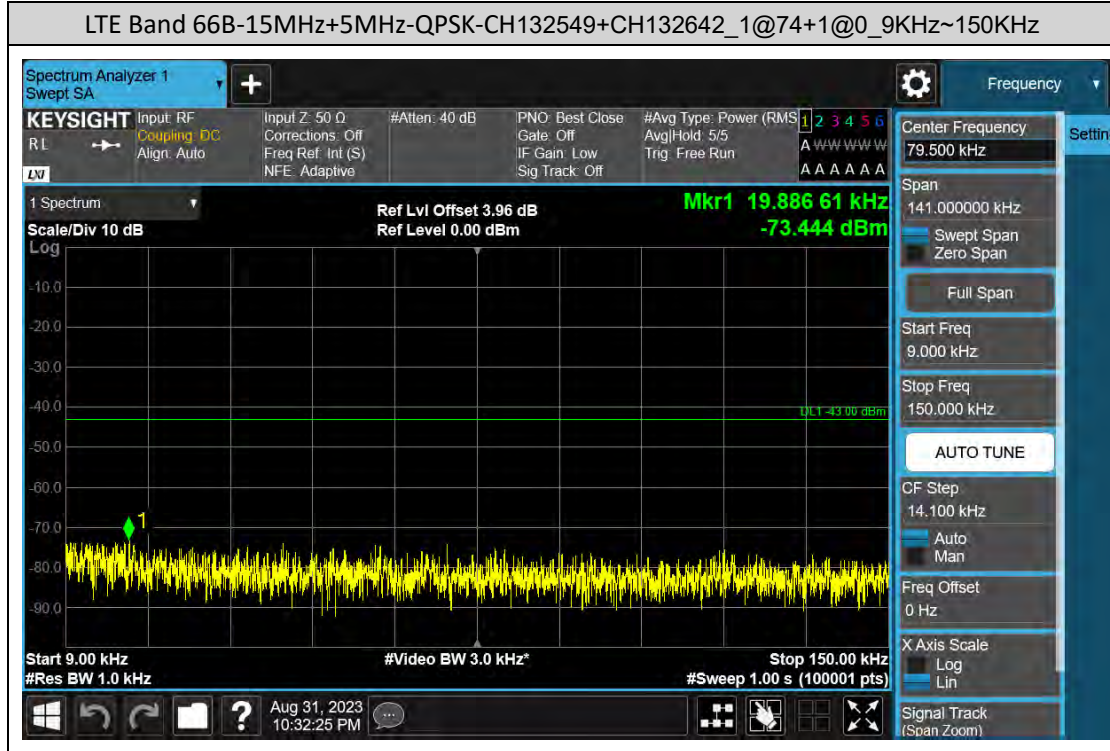

### D: Conducted Spurious Emission

### LTE Band 41C Test Graphs

### LTE Band 66B Test Graphs

### LTE Band 66C Test Graphs