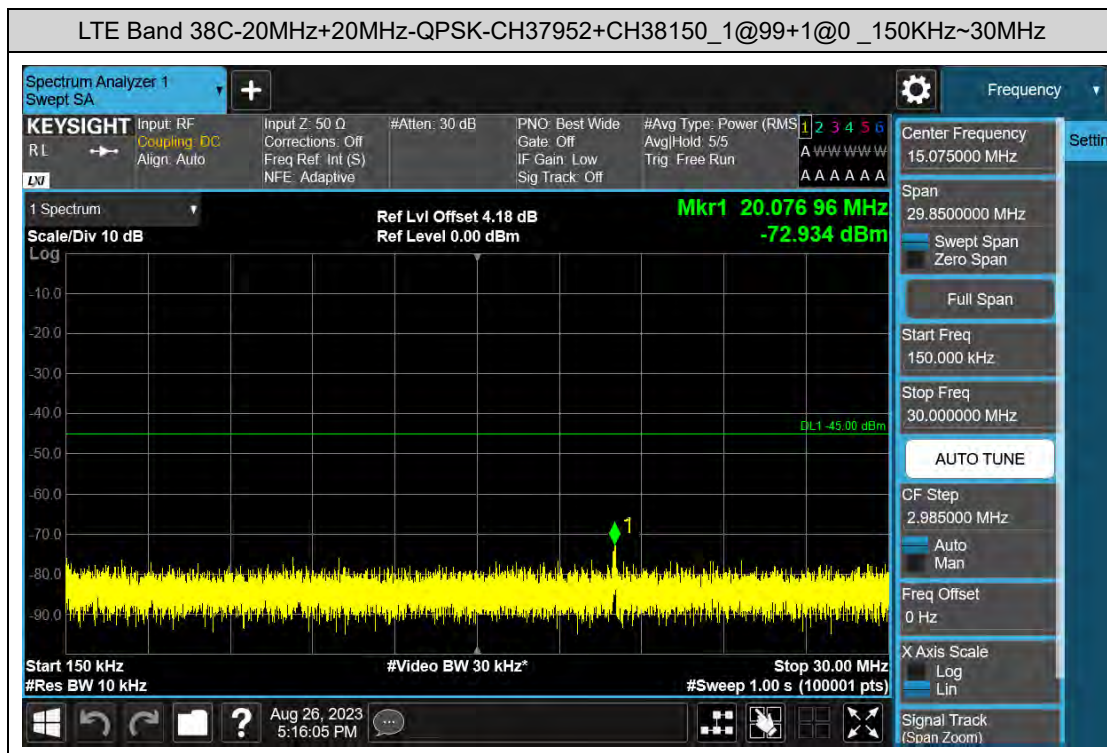

### D: Conducted Spurious Emission

#### LTE Band 7C Test Graphs

### LTE Band 38C Test Graphs

### LTE Band 41C Test Graphs