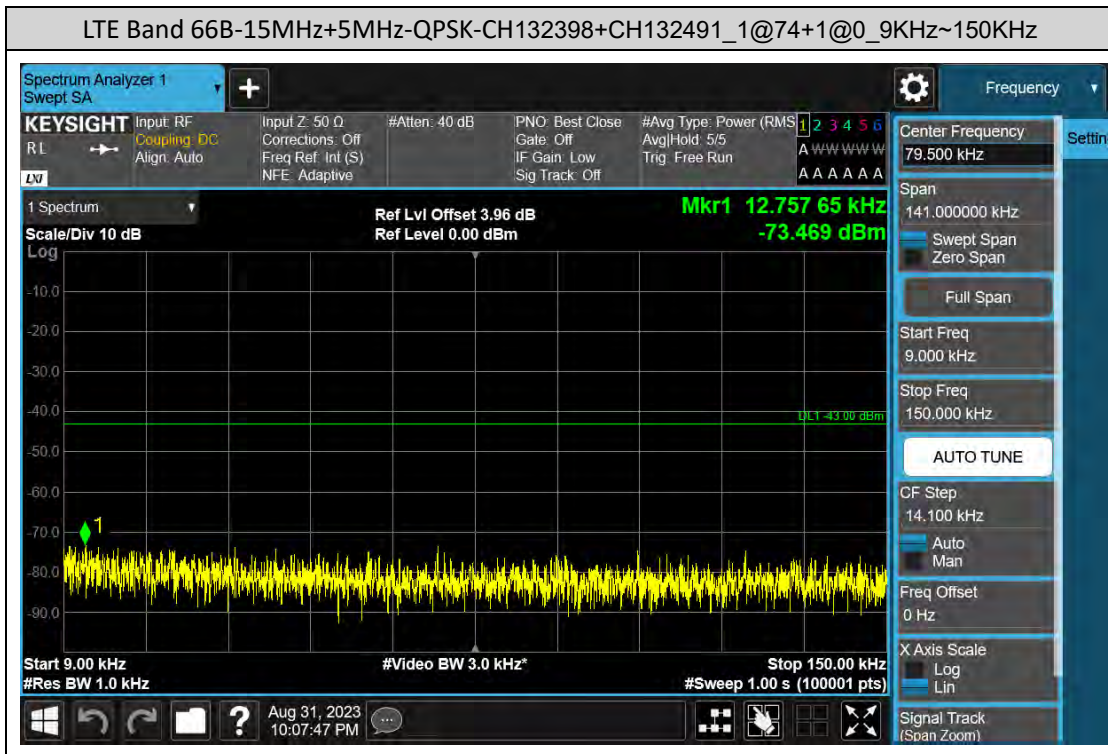

### D: Conducted Spurious Emission

### LTE Band 41C Test Graphs

### LTE Band 66B Test Graphs