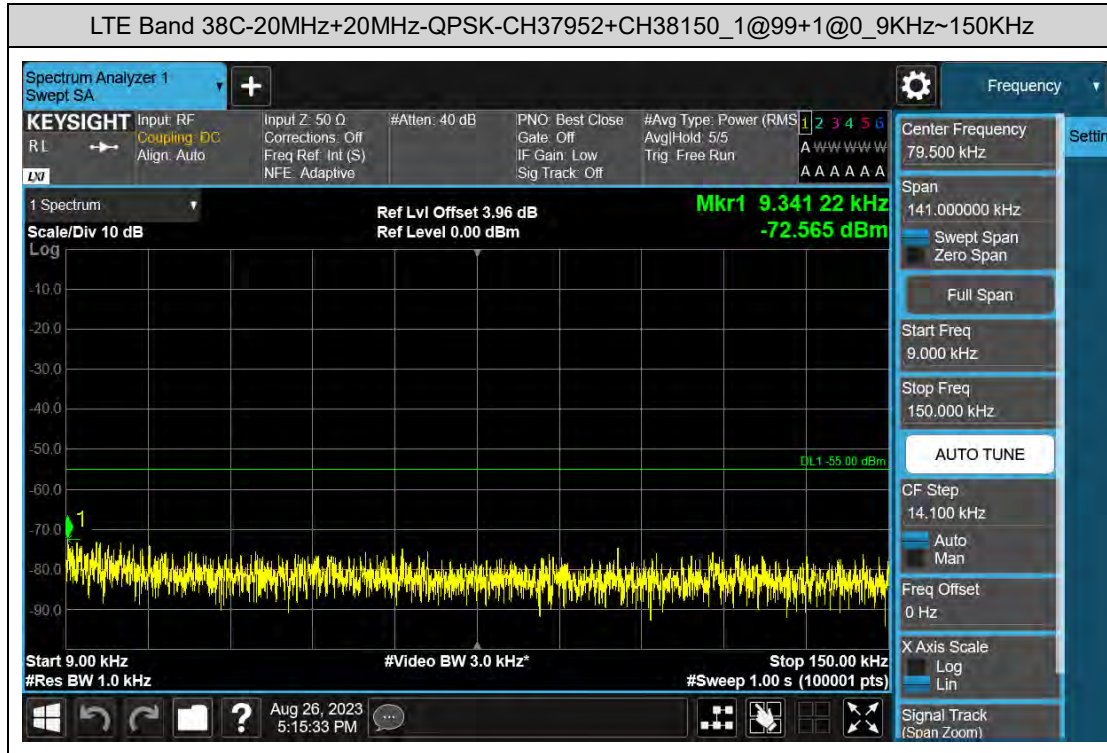

### D: Conducted Spurious Emission

#### LTE Band 7C Test Graphs

### LTE Band 38C Test Graphs

### LTE Band 41C Test Graphs