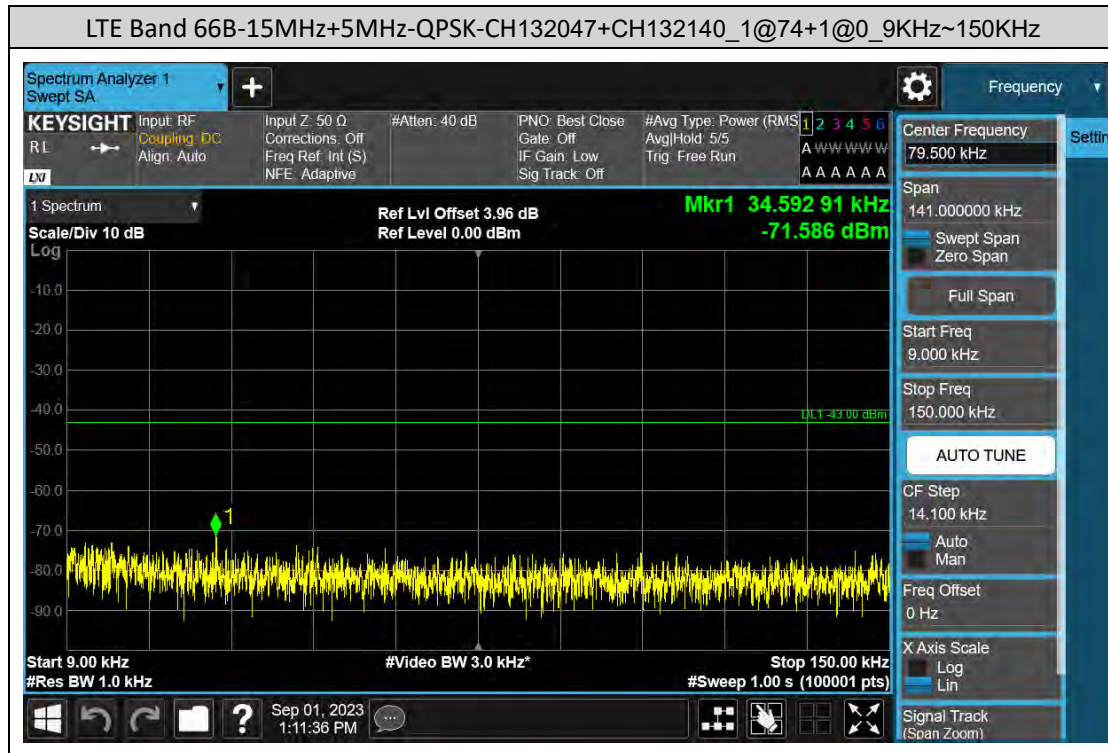

### D: Conducted Spurious Emission

### LTE Band 38C Test Graphs

### LTE Band 41C Test Graphs

### LTE Band 66B Test Graphs