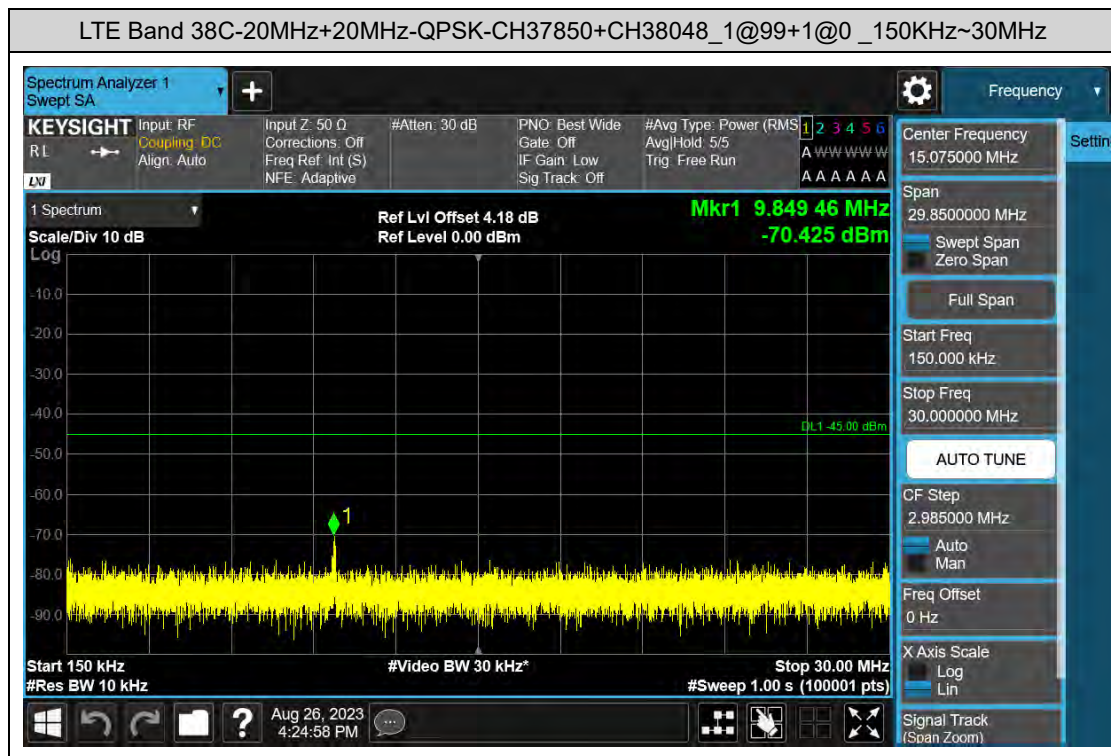

### D: Conducted Spurious Emission

#### LTE Band 7C Test Graphs

### LTE Band 38C Test Graphs