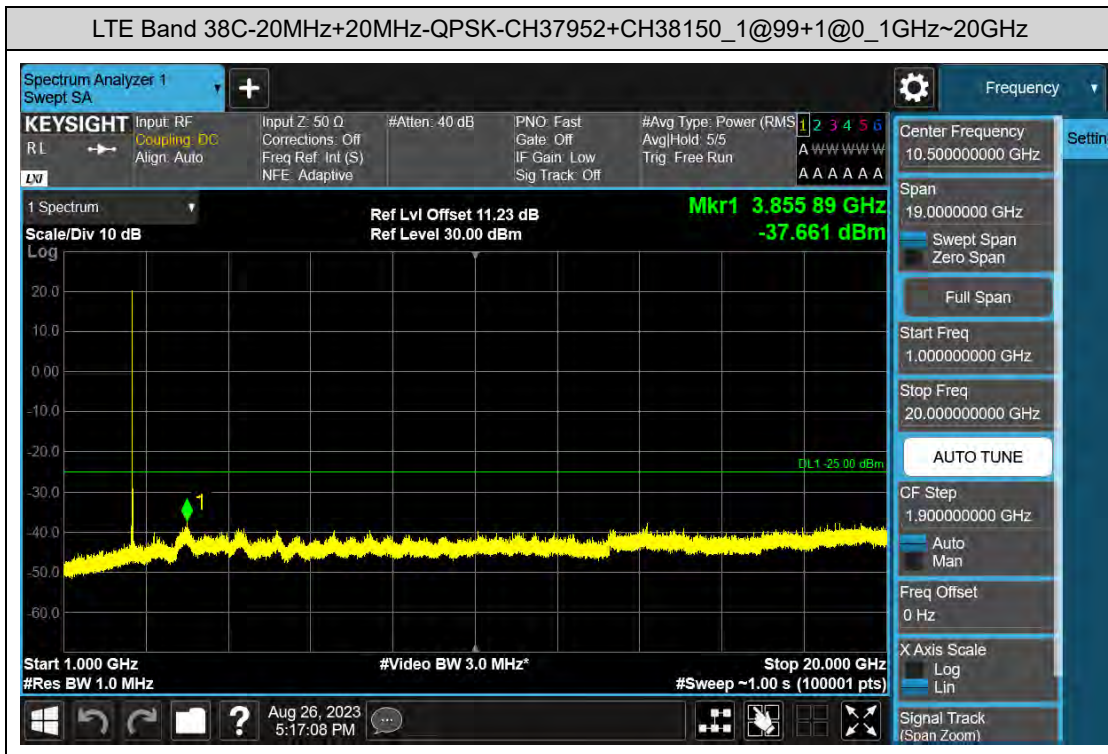

### D: Conducted Spurious Emission

#### LTE Band 7C Test Graphs

### LTE Band 38C Test Graphs

### LTE Band 41C Test Graphs