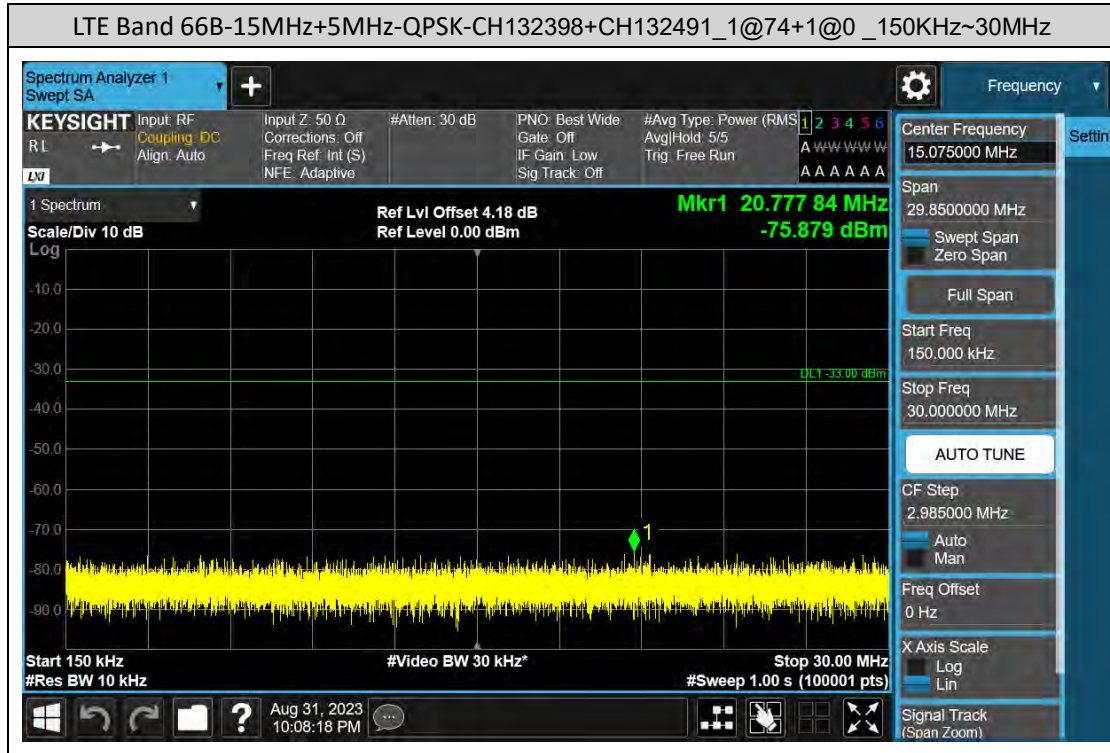

### D: Conducted Spurious Emission

### LTE Band 41C Test Graphs

### LTE Band 66B Test Graphs

### LTE Band 66C Test Graphs