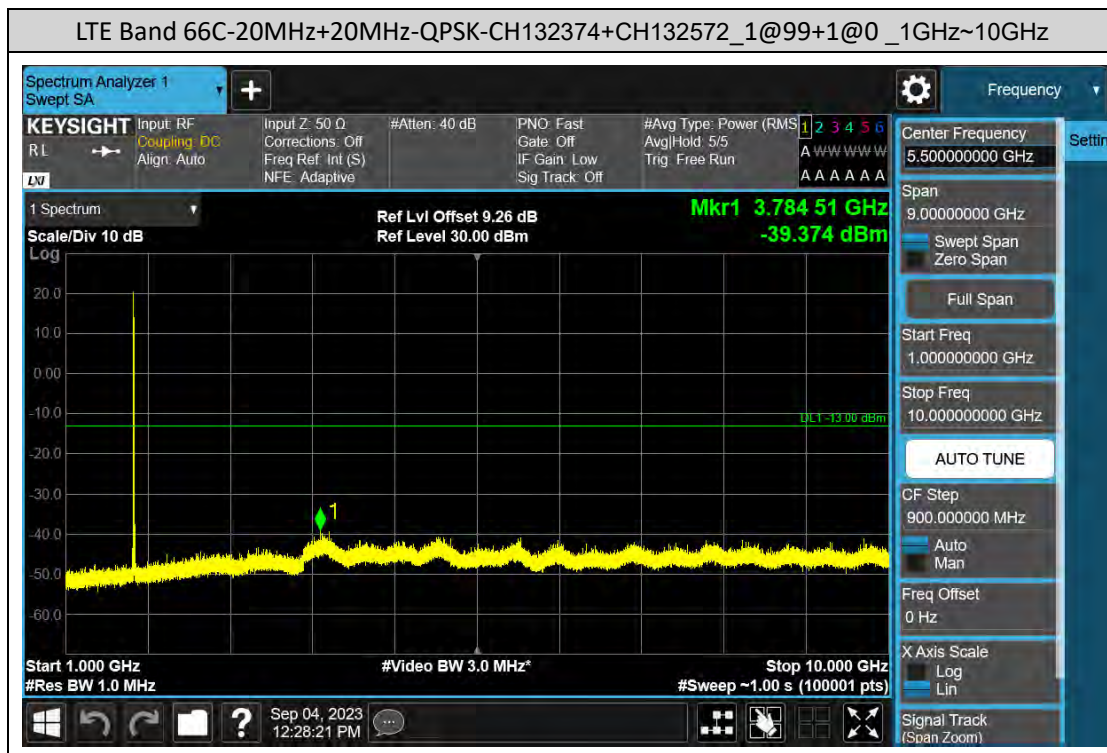

### D: Conducted Spurious Emission

### LTE Band 66B Test Graphs

### LTE Band 66C Test Graphs

## E: Frequency Stability