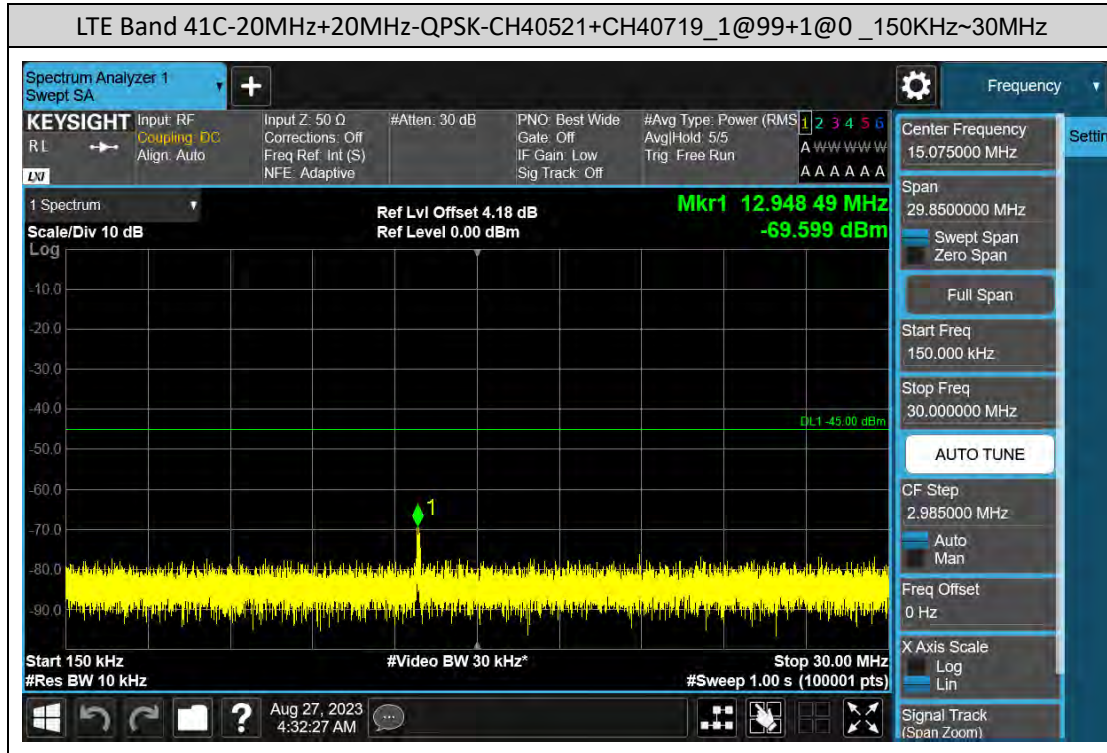

### D: Conducted Spurious Emission

#### LTE Band 7C Test Graphs

### LTE Band 38C Test Graphs

### LTE Band 41C Test Graphs