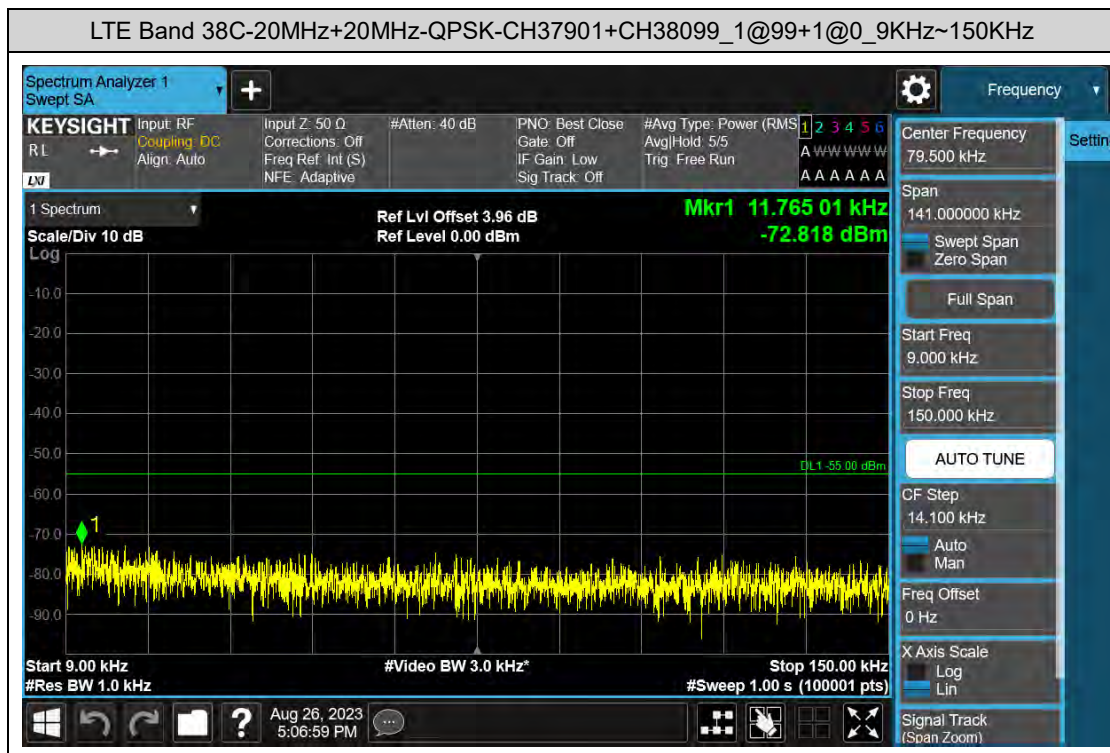

### D: Conducted Spurious Emission

#### LTE Band 7C Test Graphs

### LTE Band 38C Test Graphs