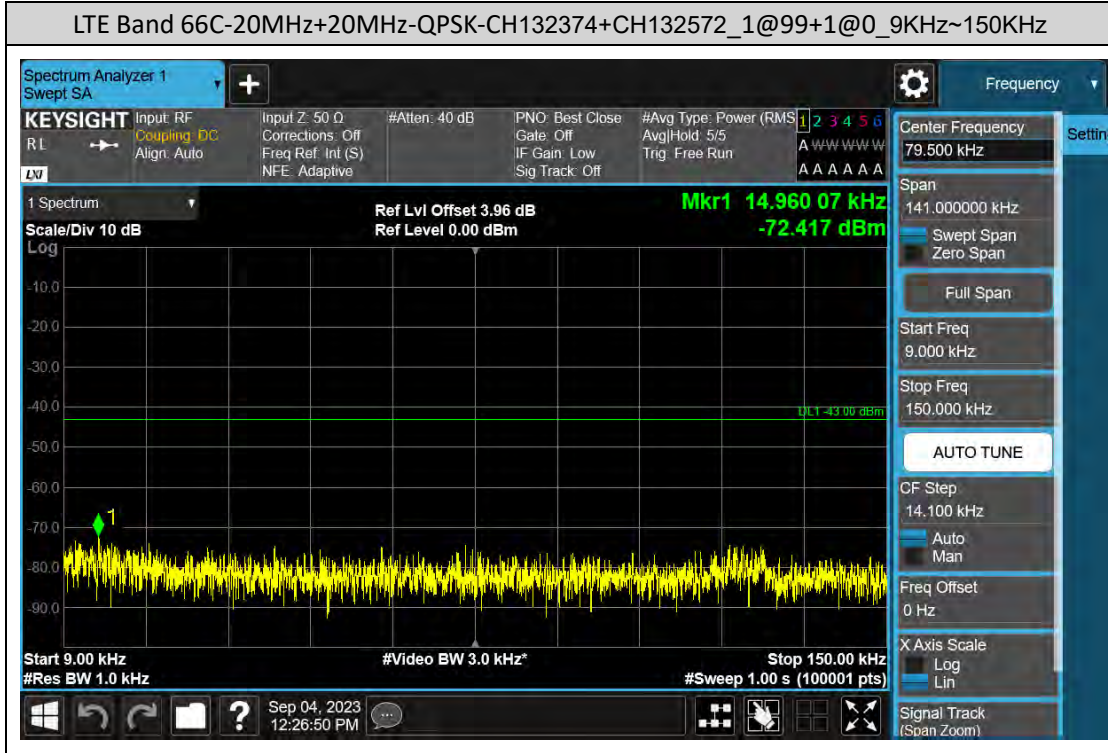

### D: Conducted Spurious Emission

### LTE Band 66B Test Graphs

### LTE Band 66C Test Graphs

## E: Frequency Stability