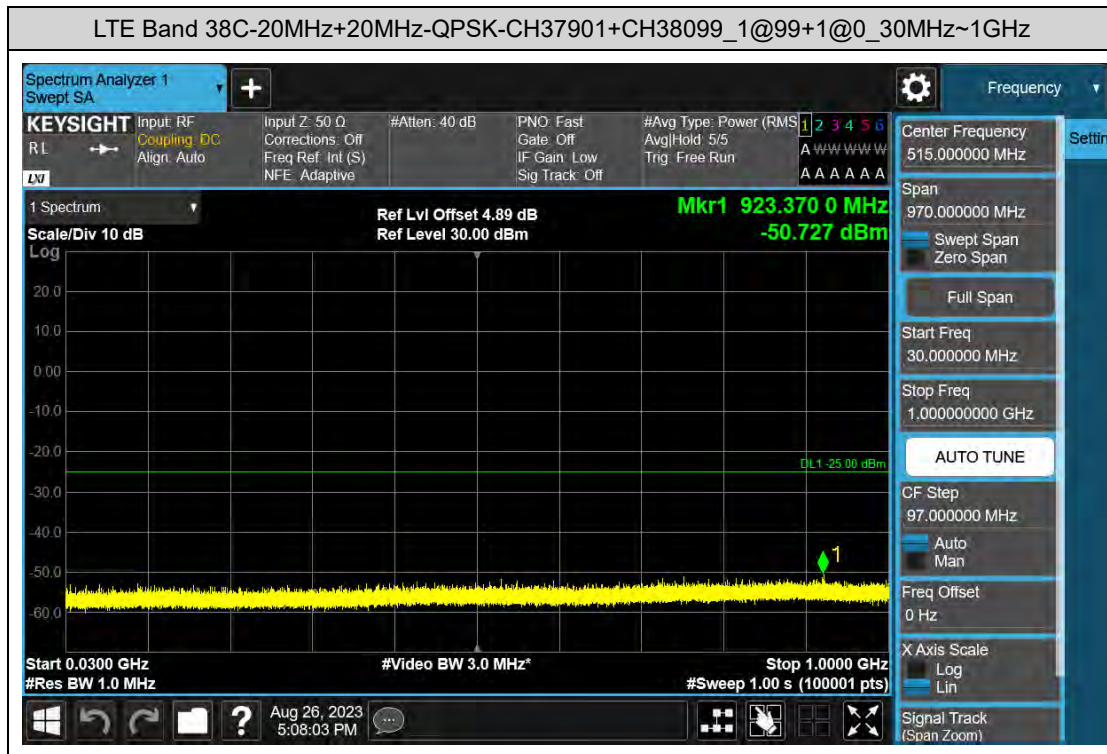

### D: Conducted Spurious Emission

#### LTE Band 7C Test Graphs

### LTE Band 38C Test Graphs