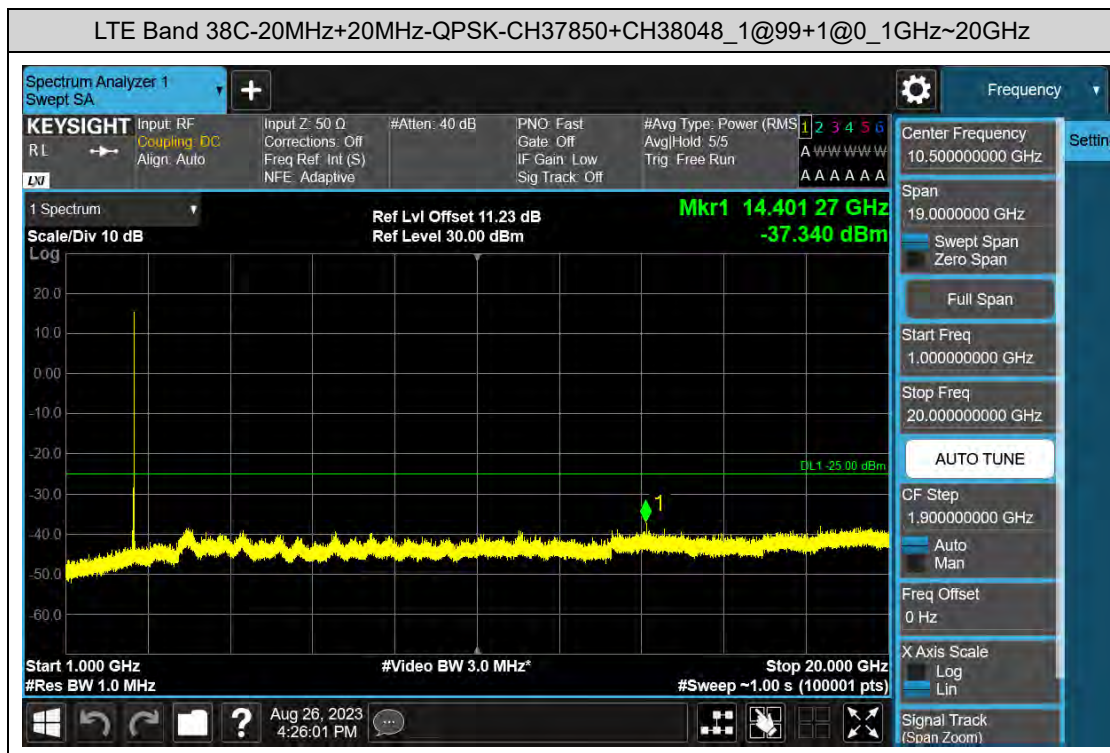

### D: Conducted Spurious Emission

#### LTE Band 7C Test Graphs

### LTE Band 38C Test Graphs

### LTE Band 41C Test Graphs