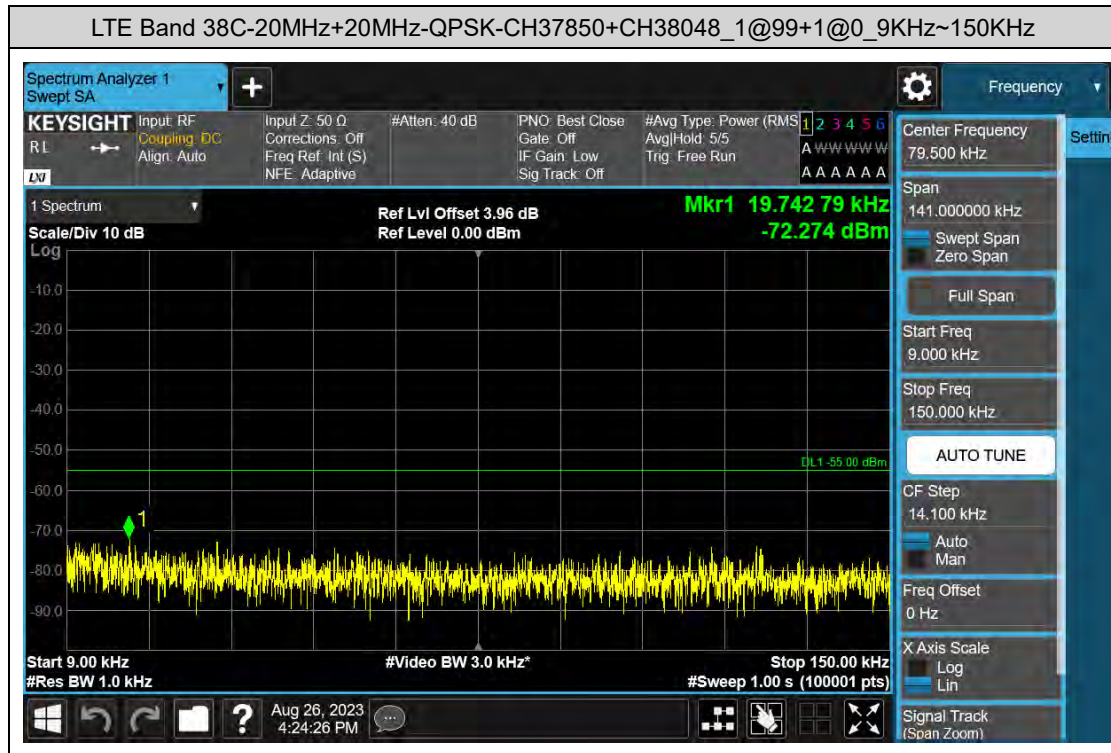

### D: Conducted Spurious Emission

#### LTE Band 7C Test Graphs

### LTE Band 38C Test Graphs