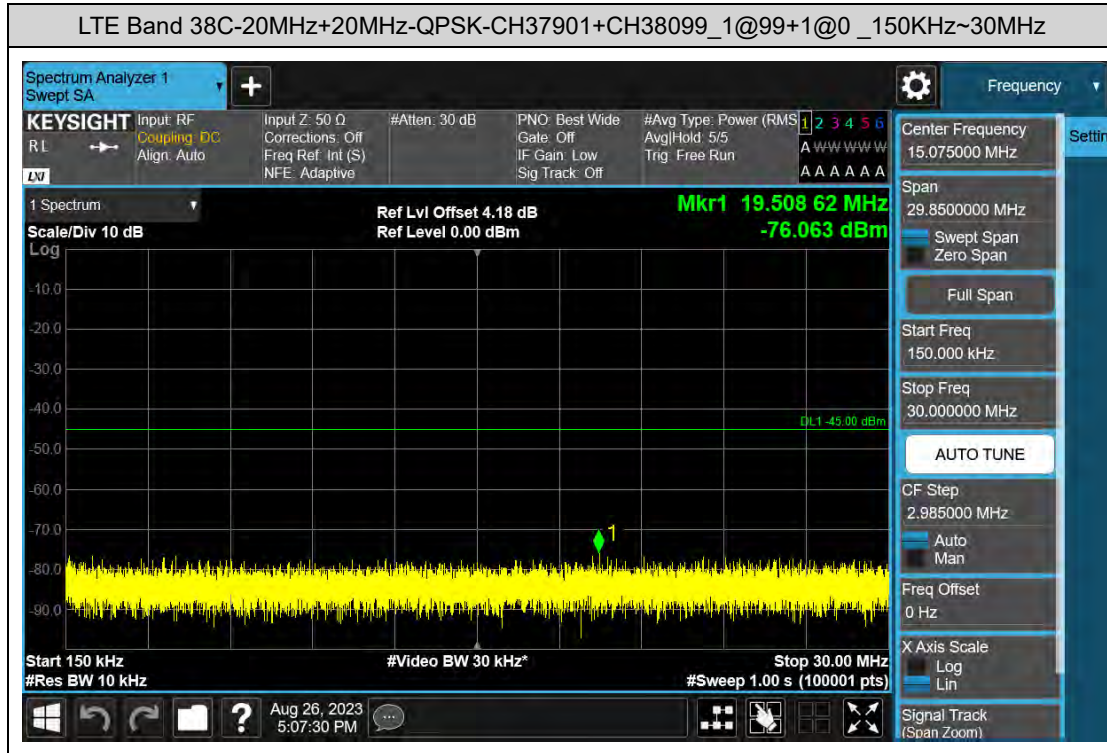

### D: Conducted Spurious Emission

#### LTE Band 7C Test Graphs

### LTE Band 38C Test Graphs