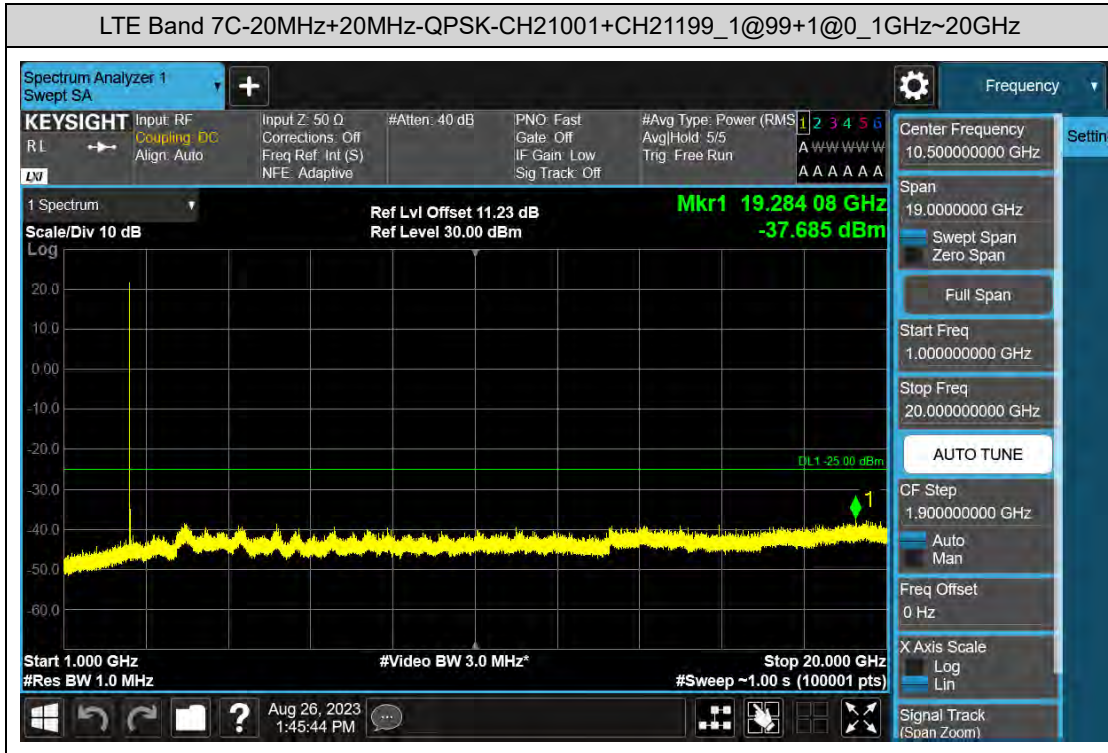

### D: Conducted Spurious Emission

#### LTE Band 7C Test Graphs

### LTE Band 38C Test Graphs