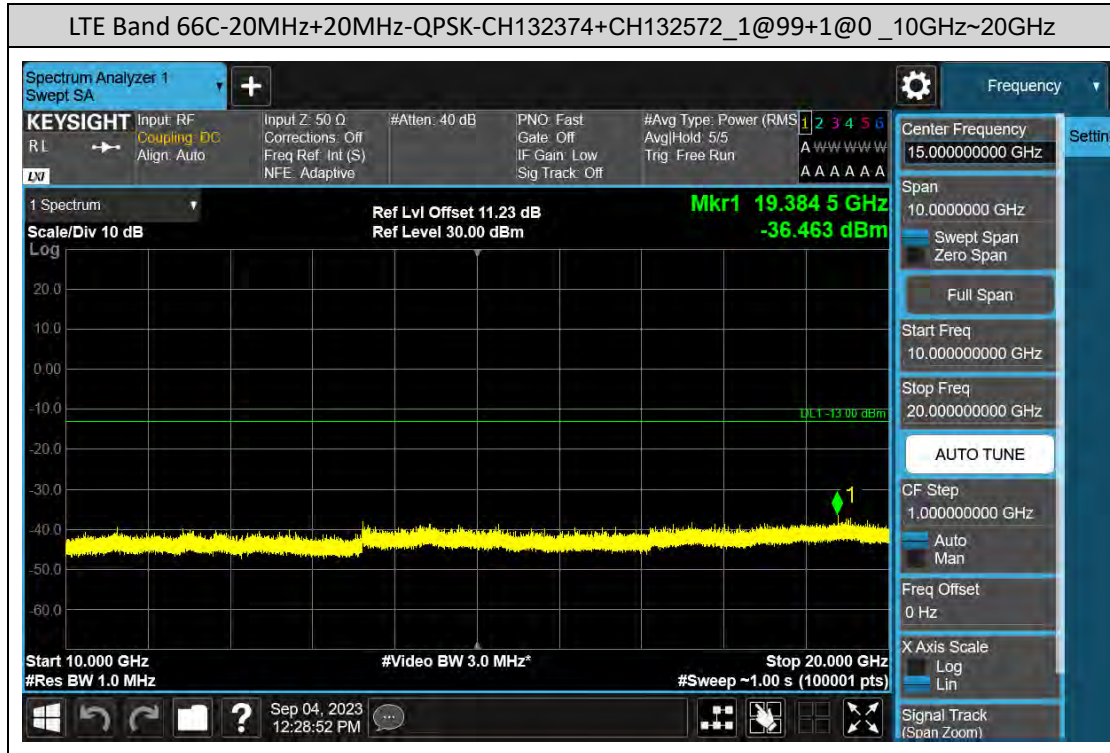

### D: Conducted Spurious Emission

### LTE Band 66B Test Graphs

### LTE Band 66C Test Graphs

## E: Frequency Stability