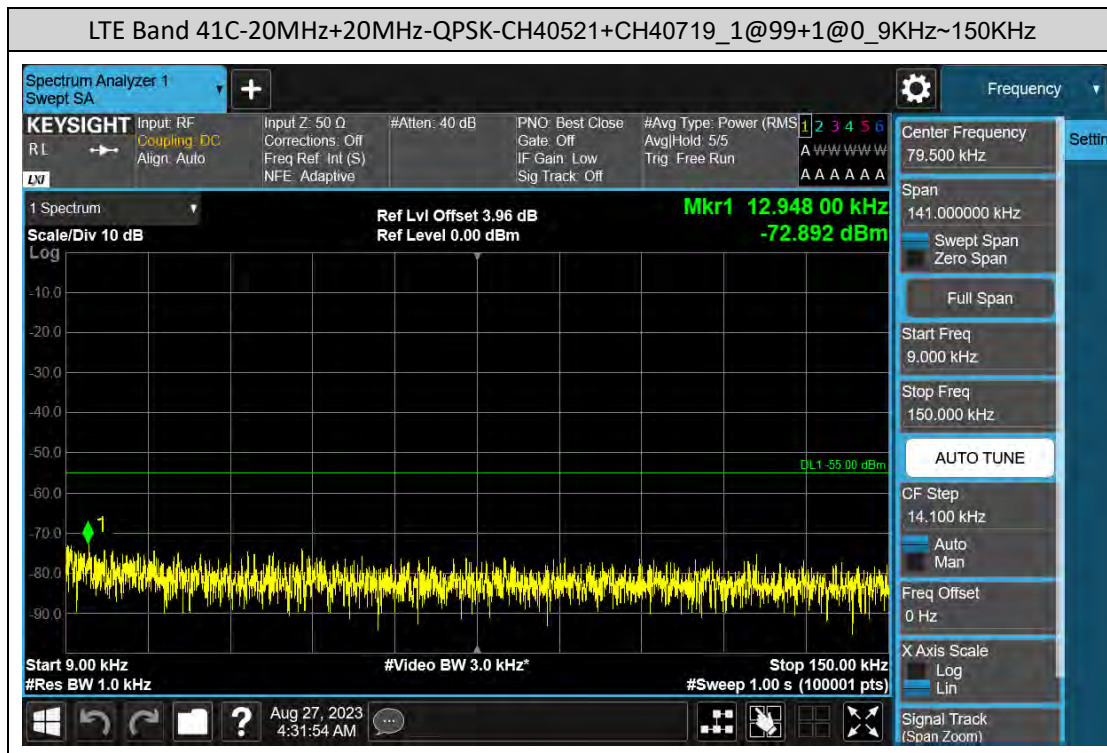

### D: Conducted Spurious Emission

#### LTE Band 7C Test Graphs

### LTE Band 38C Test Graphs

### LTE Band 41C Test Graphs