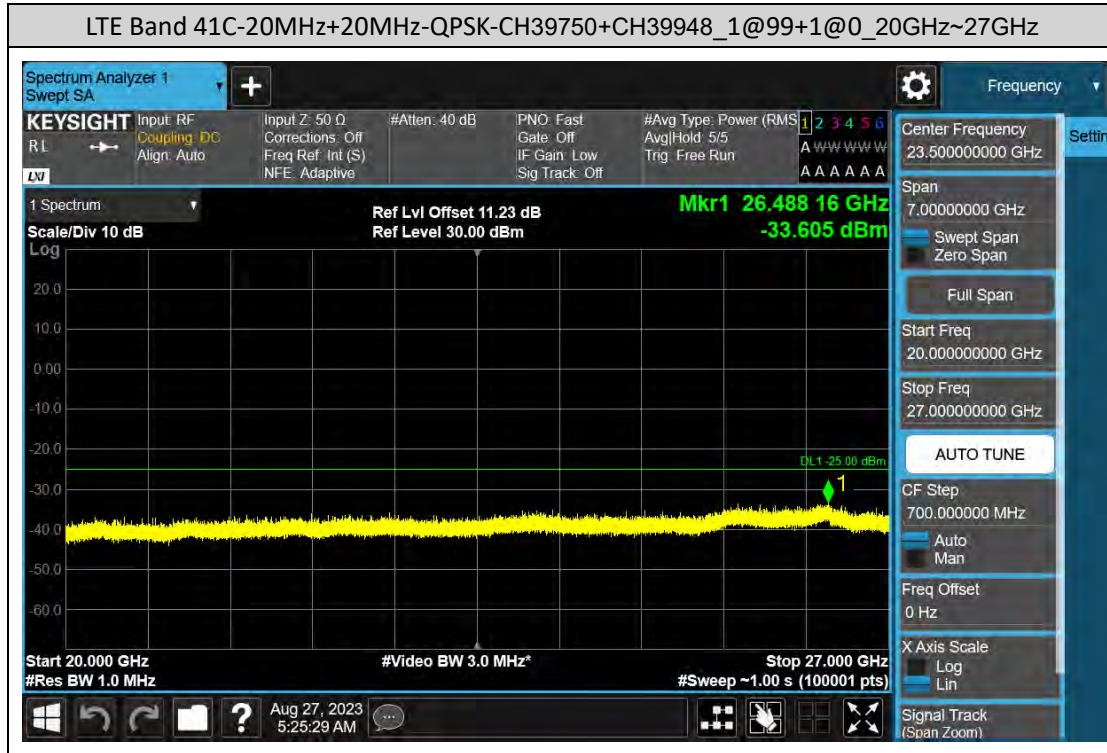

### D: Conducted Spurious Emission

#### LTE Band 7C Test Graphs

### LTE Band 38C Test Graphs

### LTE Band 41C Test Graphs