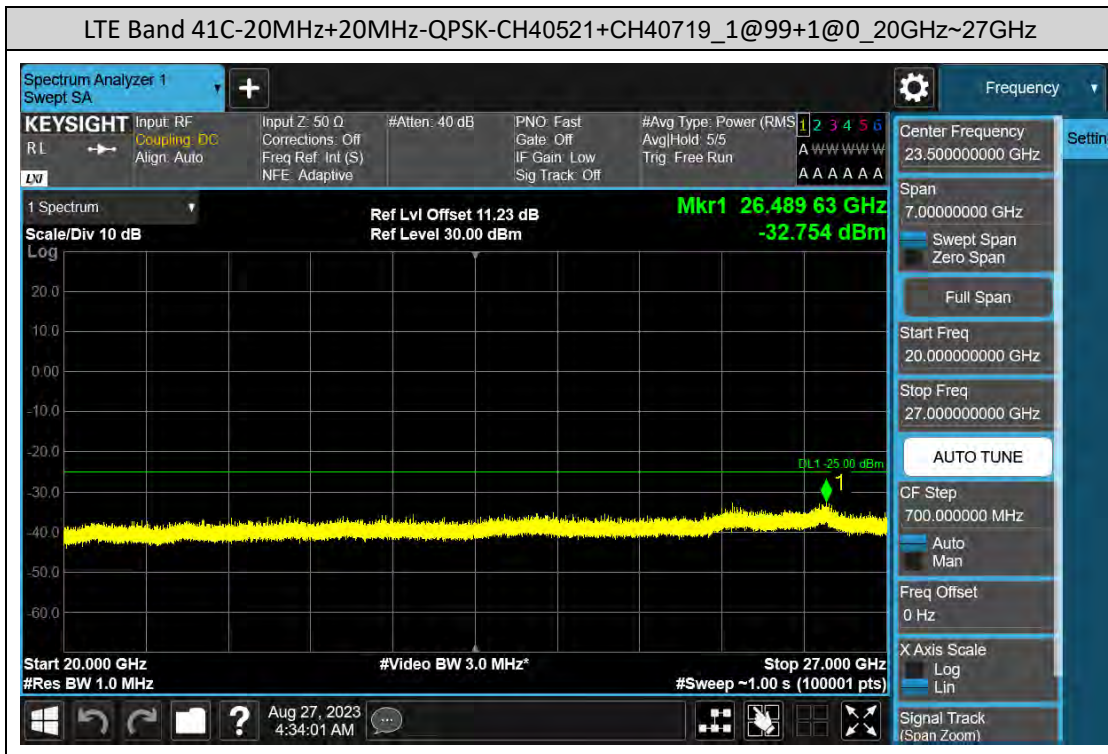

### D: Conducted Spurious Emission

### LTE Band 38C Test Graphs

### LTE Band 41C Test Graphs

### LTE Band 66B Test Graphs