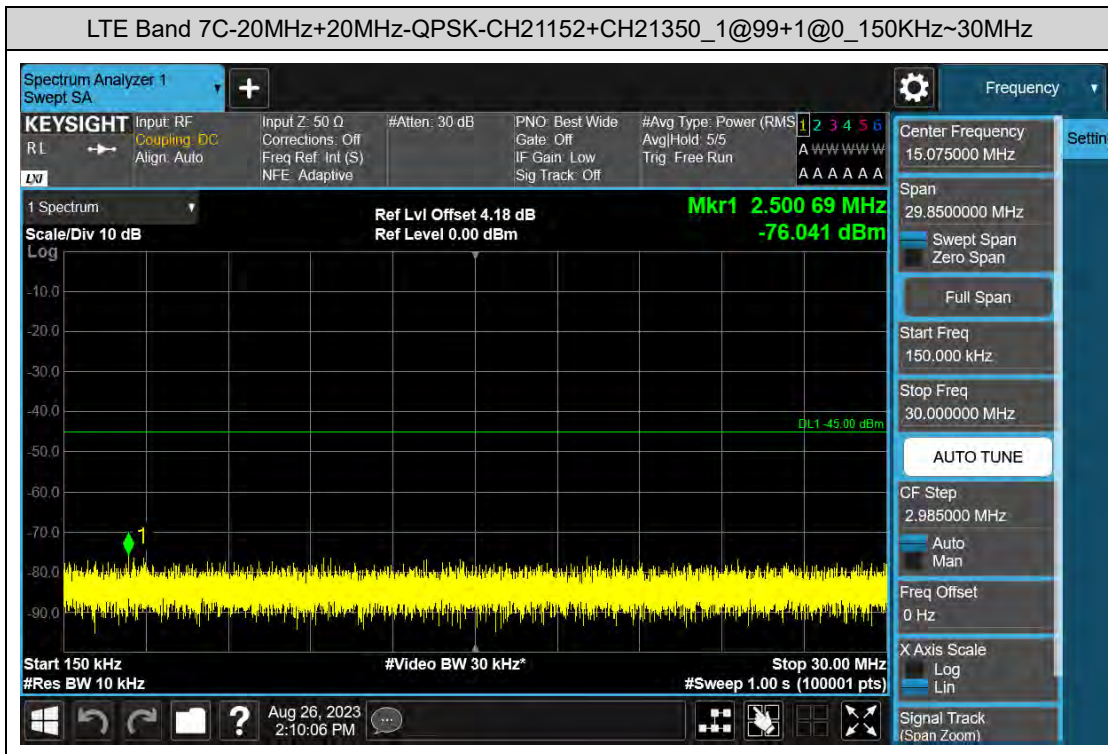

### D: Conducted Spurious Emission

#### LTE Band 7C Test Graphs

### LTE Band 38C Test Graphs