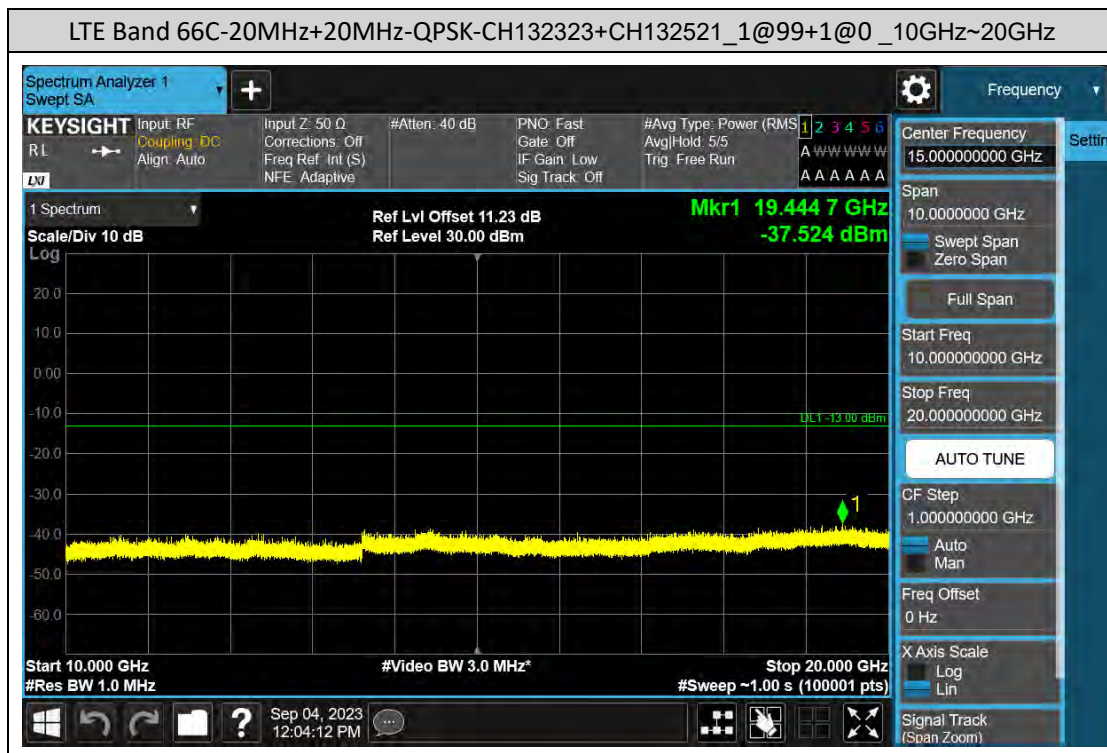

### D: Conducted Spurious Emission

### LTE Band 66B Test Graphs

### LTE Band 66C Test Graphs

## E: Frequency Stability