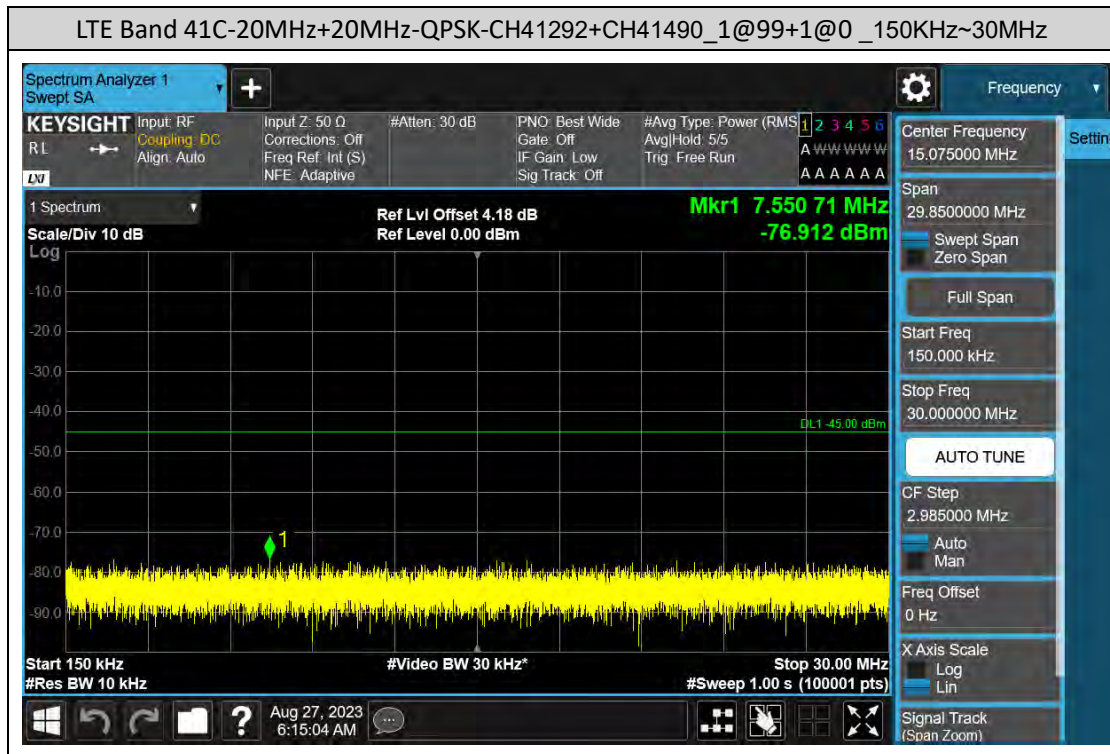

### D: Conducted Spurious Emission

### LTE Band 41C Test Graphs

### LTE Band 66B Test Graphs