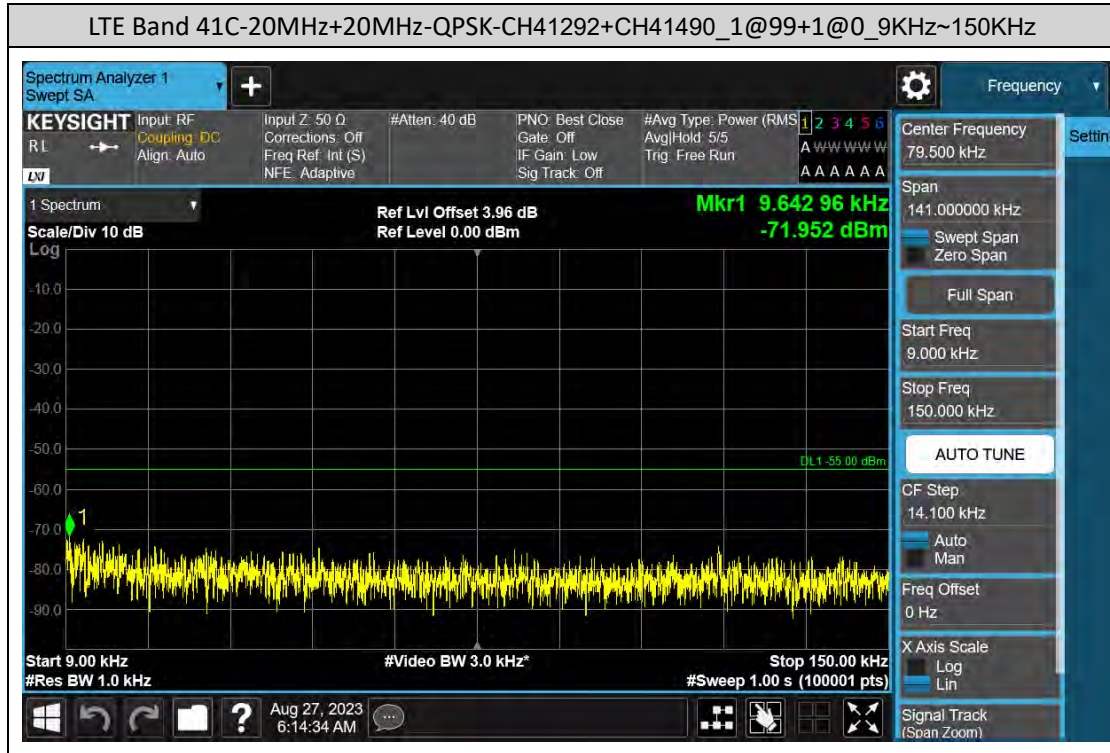

### D: Conducted Spurious Emission

### LTE Band 38C Test Graphs

### LTE Band 41C Test Graphs

### LTE Band 66B Test Graphs