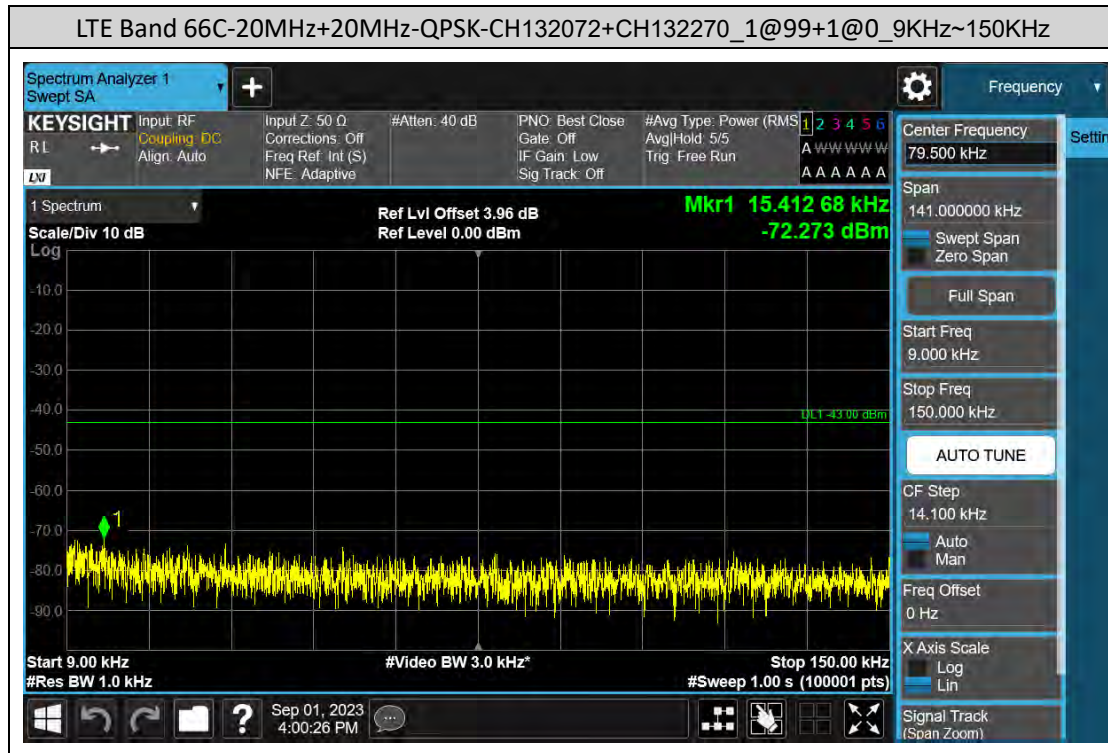

### D: Conducted Spurious Emission

### LTE Band 41C Test Graphs

### LTE Band 66B Test Graphs

### LTE Band 66C Test Graphs