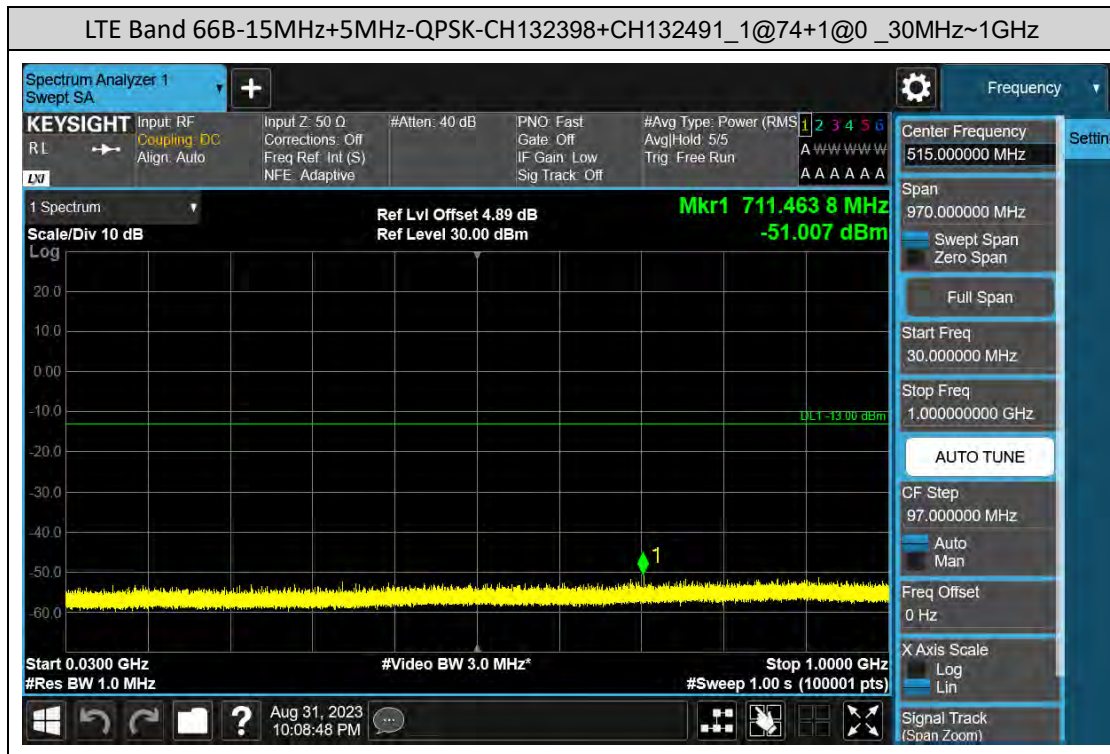

### D: Conducted Spurious Emission

### LTE Band 38C Test Graphs

### LTE Band 41C Test Graphs

### LTE Band 66B Test Graphs