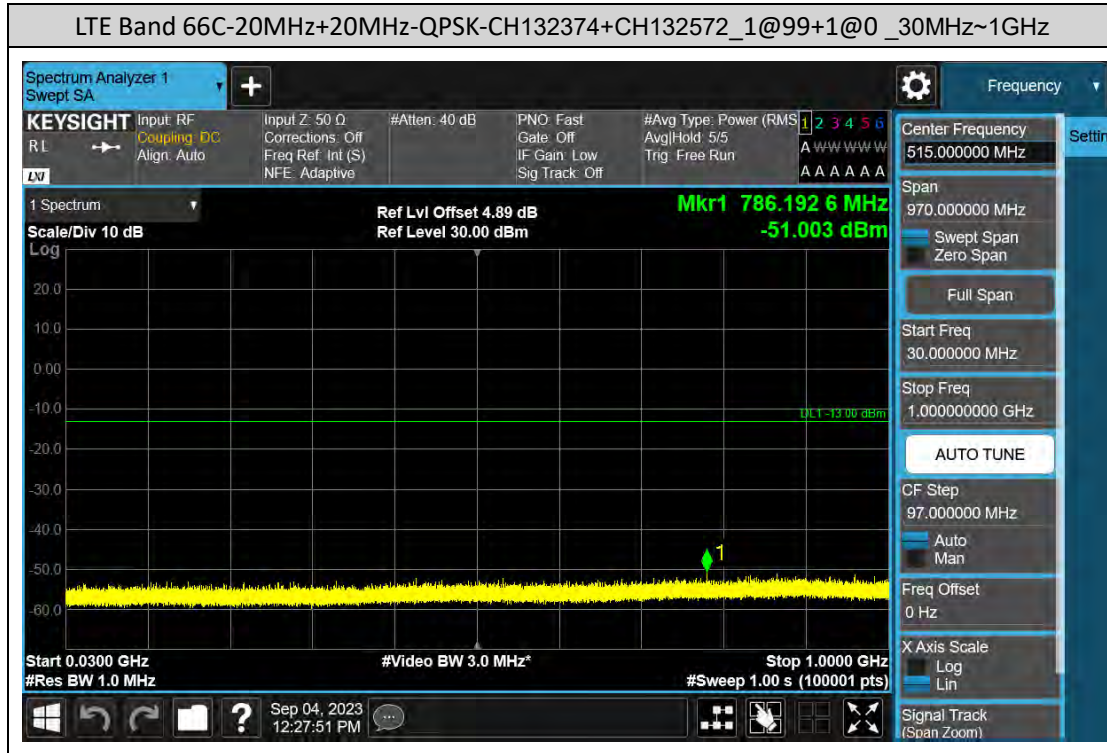

### D: Conducted Spurious Emission

### LTE Band 66B Test Graphs

### LTE Band 66C Test Graphs

## E: Frequency Stability