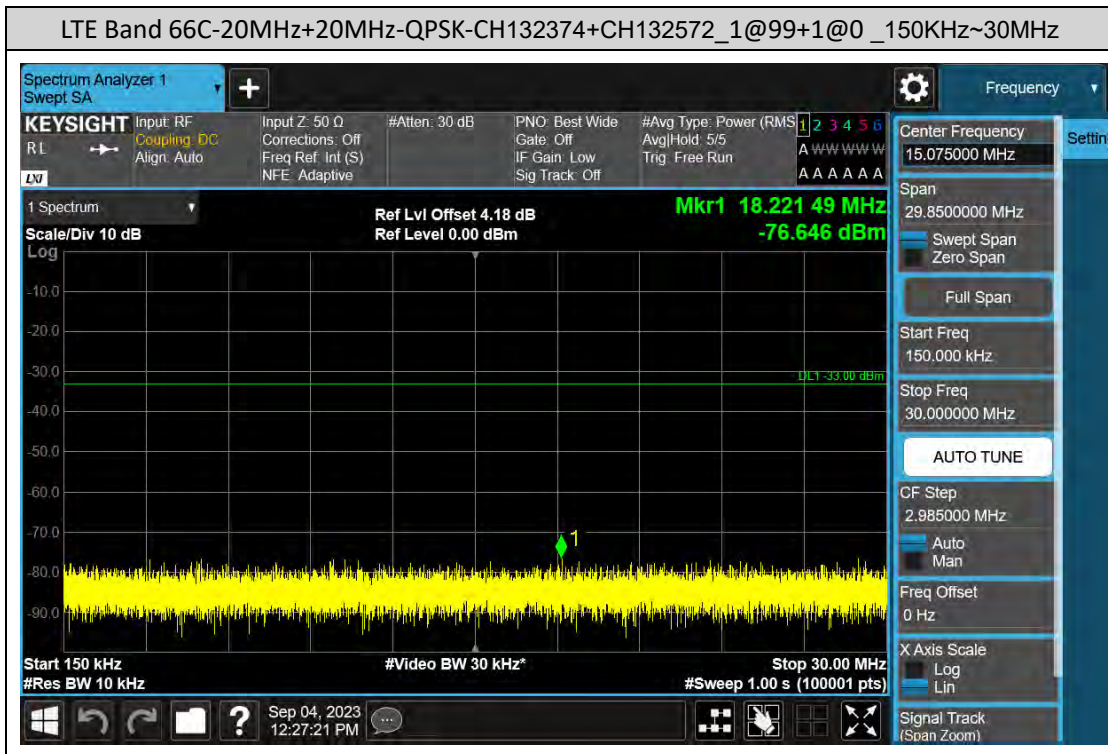

### D: Conducted Spurious Emission

### LTE Band 66B Test Graphs

### LTE Band 66C Test Graphs

## E: Frequency Stability