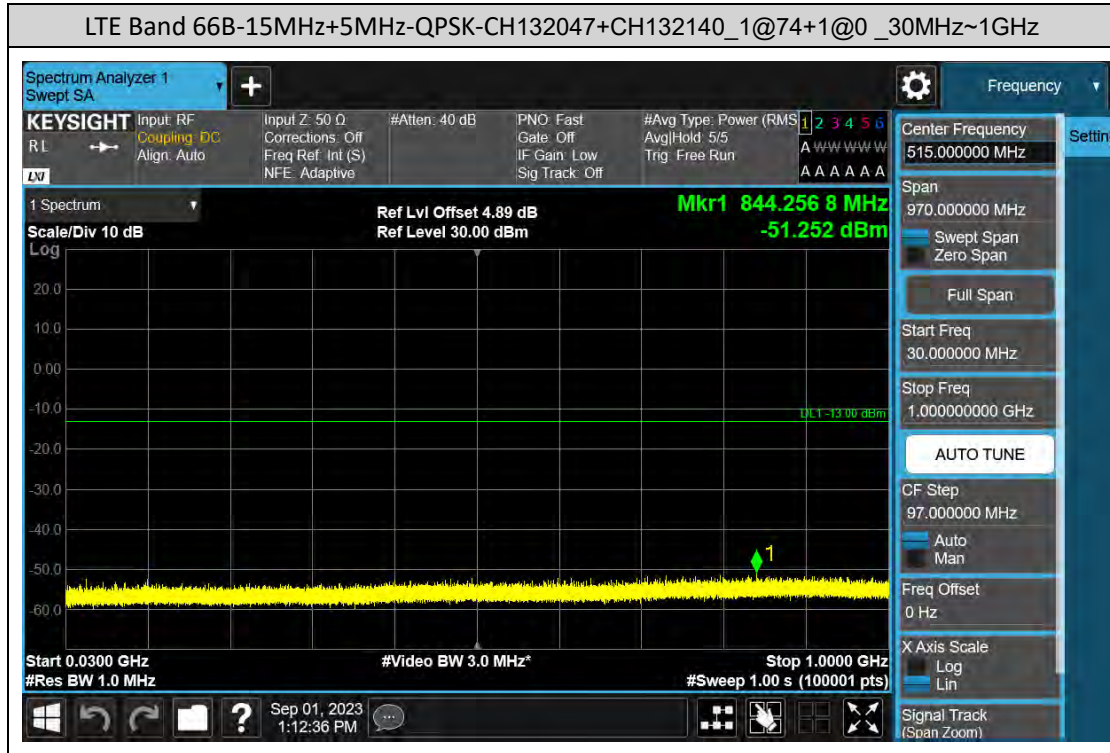

### D: Conducted Spurious Emission

### LTE Band 41C Test Graphs

### LTE Band 66B Test Graphs

### LTE Band 66C Test Graphs