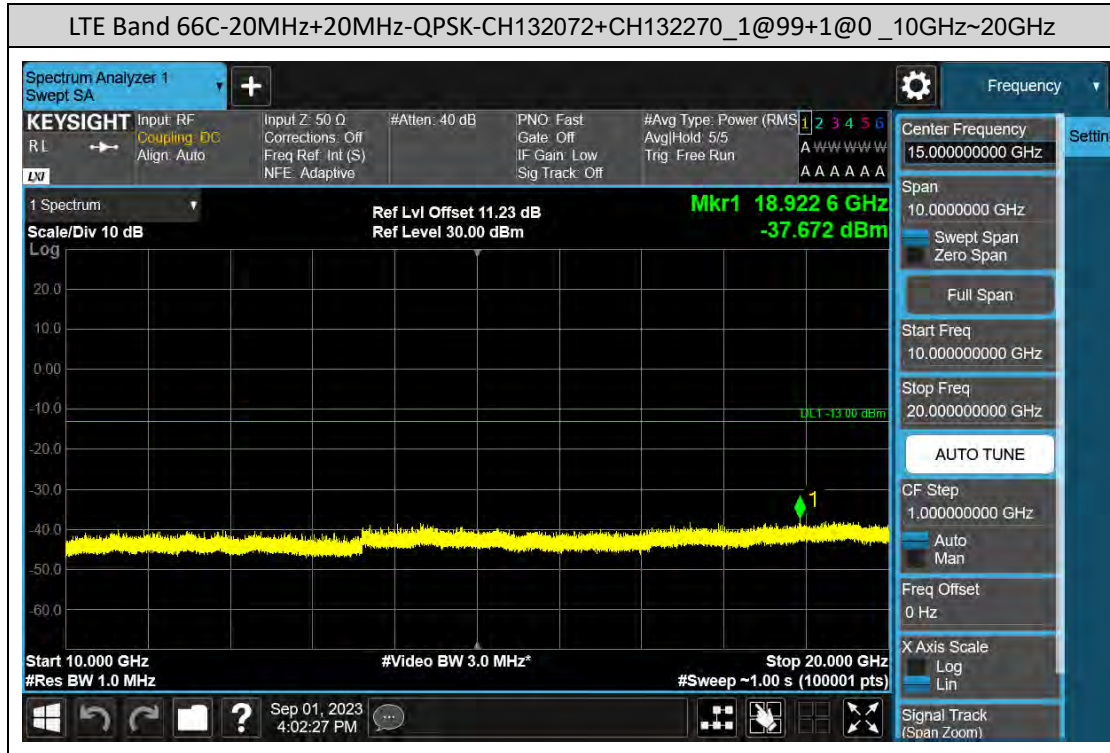

### D: Conducted Spurious Emission

### LTE Band 41C Test Graphs

### LTE Band 66B Test Graphs

### LTE Band 66C Test Graphs