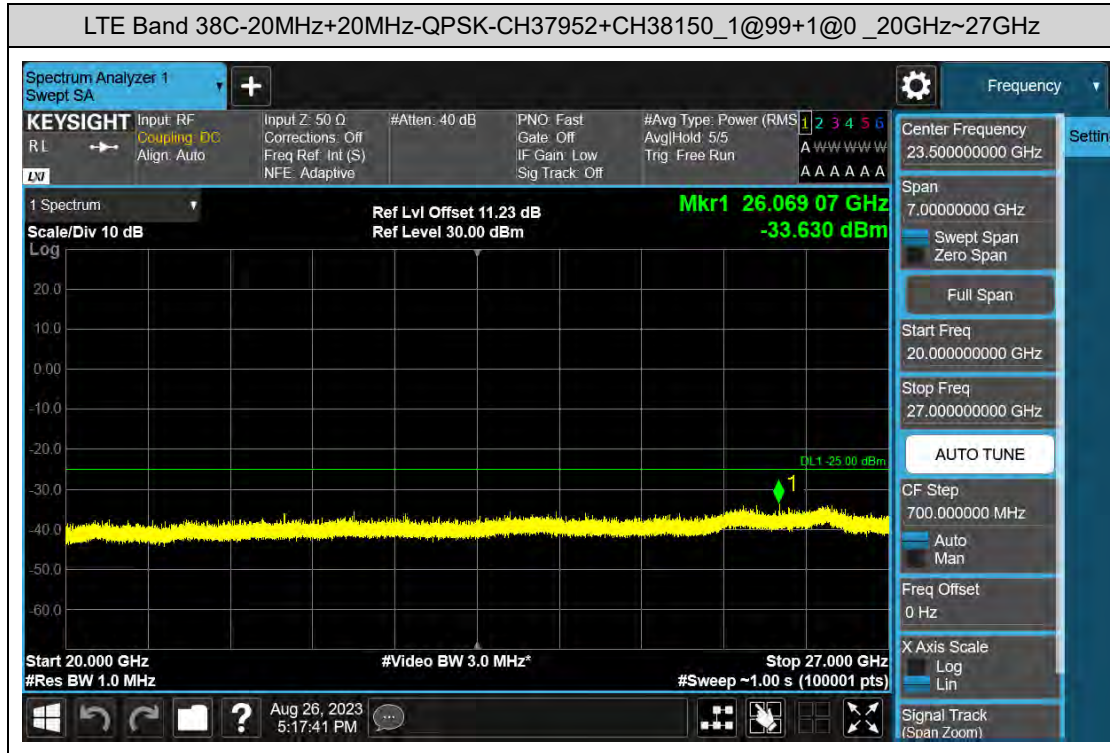

### D: Conducted Spurious Emission

#### LTE Band 7C Test Graphs

### LTE Band 38C Test Graphs

### LTE Band 41C Test Graphs