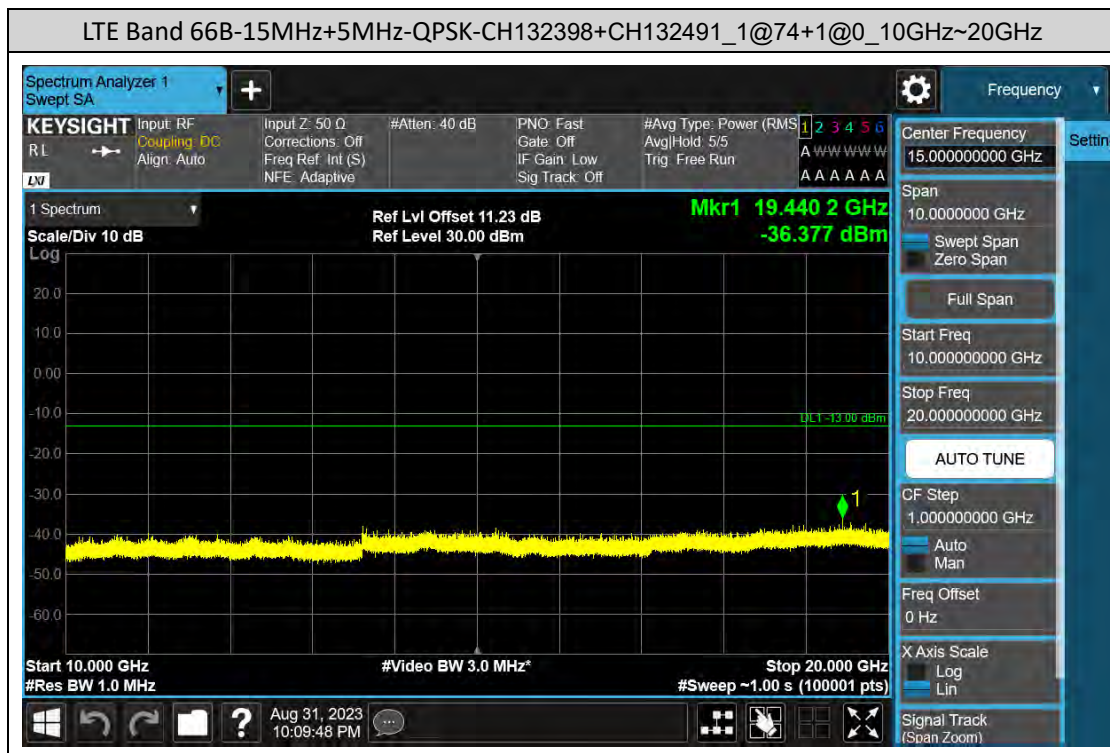

### D: Conducted Spurious Emission

### LTE Band 41C Test Graphs

### LTE Band 66B Test Graphs

### LTE Band 66C Test Graphs