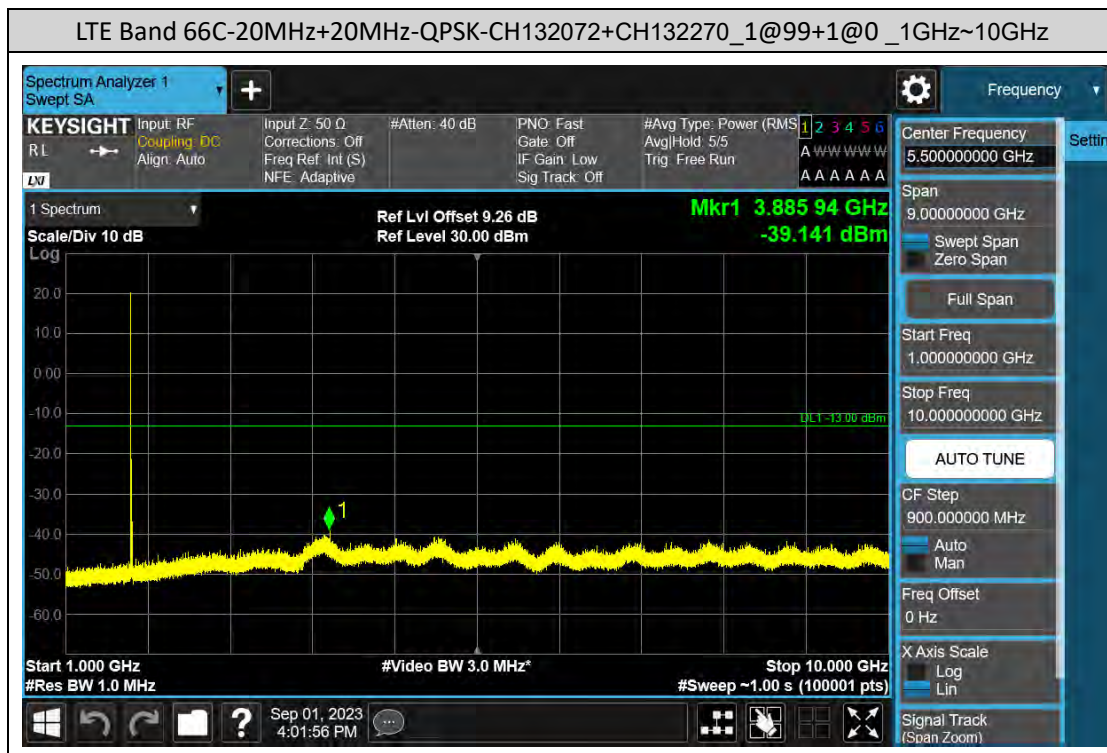

### D: Conducted Spurious Emission

### LTE Band 41C Test Graphs

### LTE Band 66B Test Graphs

### LTE Band 66C Test Graphs