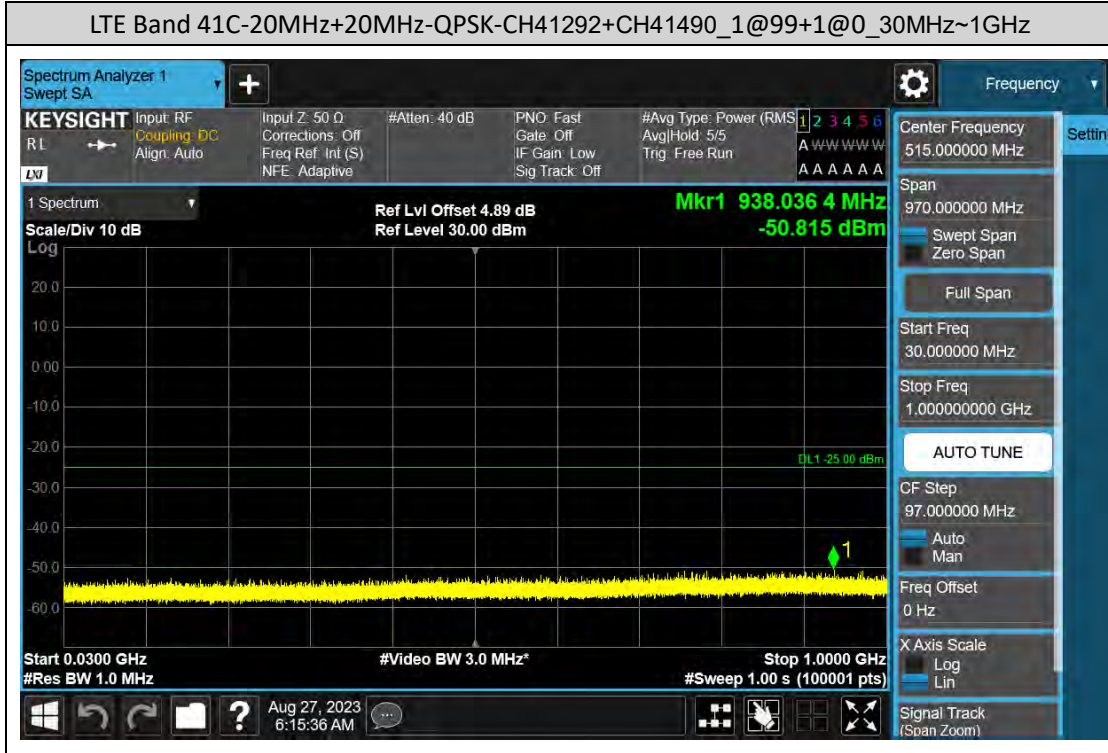

### D: Conducted Spurious Emission

### LTE Band 38C Test Graphs

### LTE Band 41C Test Graphs

### LTE Band 66B Test Graphs