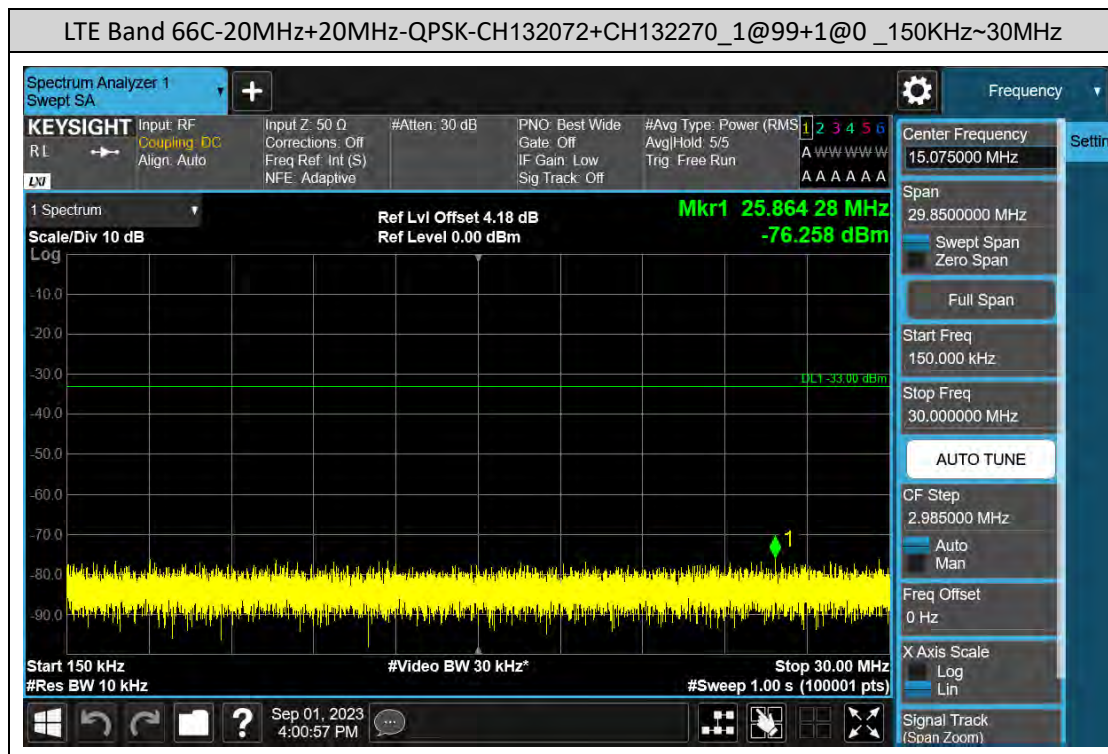

### D: Conducted Spurious Emission

### LTE Band 41C Test Graphs

### LTE Band 66B Test Graphs

### LTE Band 66C Test Graphs