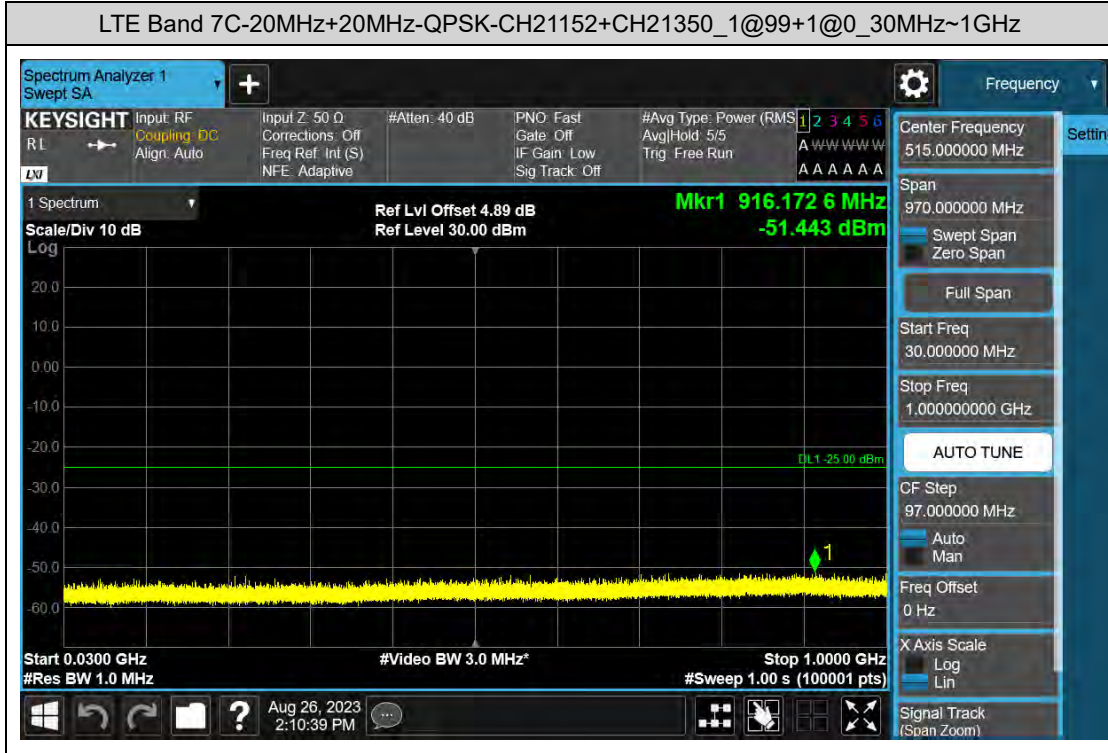

### D: Conducted Spurious Emission

#### LTE Band 7C Test Graphs

### LTE Band 38C Test Graphs