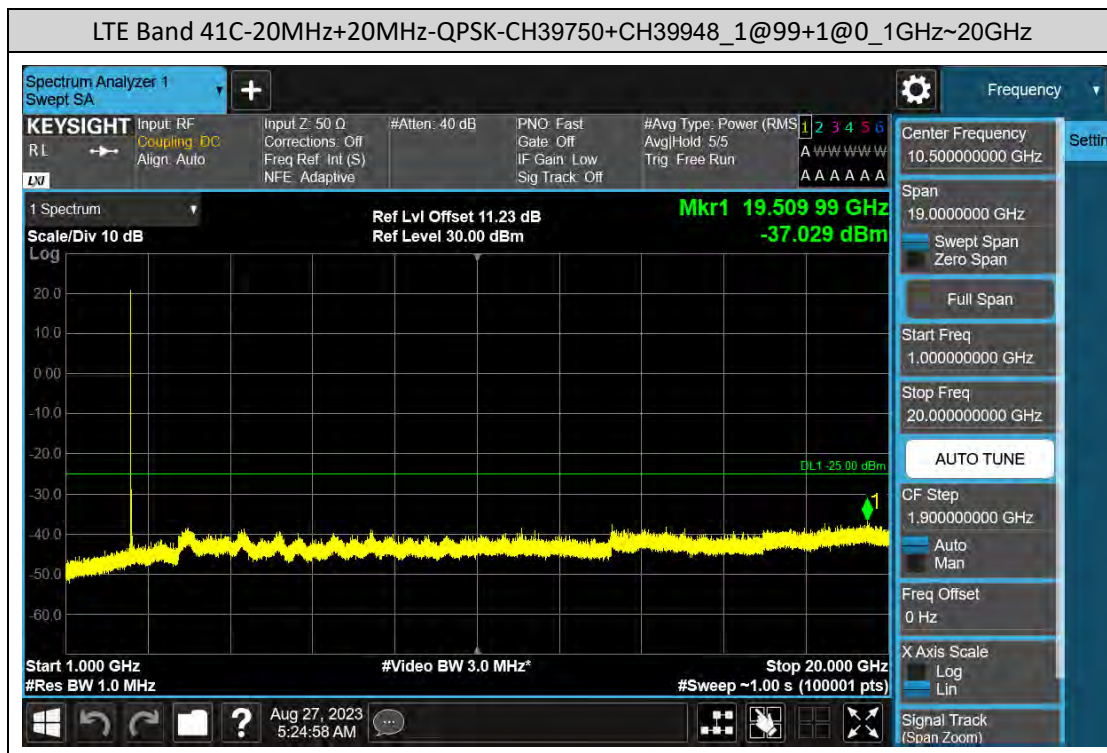

### D: Conducted Spurious Emission

#### LTE Band 7C Test Graphs

### LTE Band 38C Test Graphs

### LTE Band 41C Test Graphs