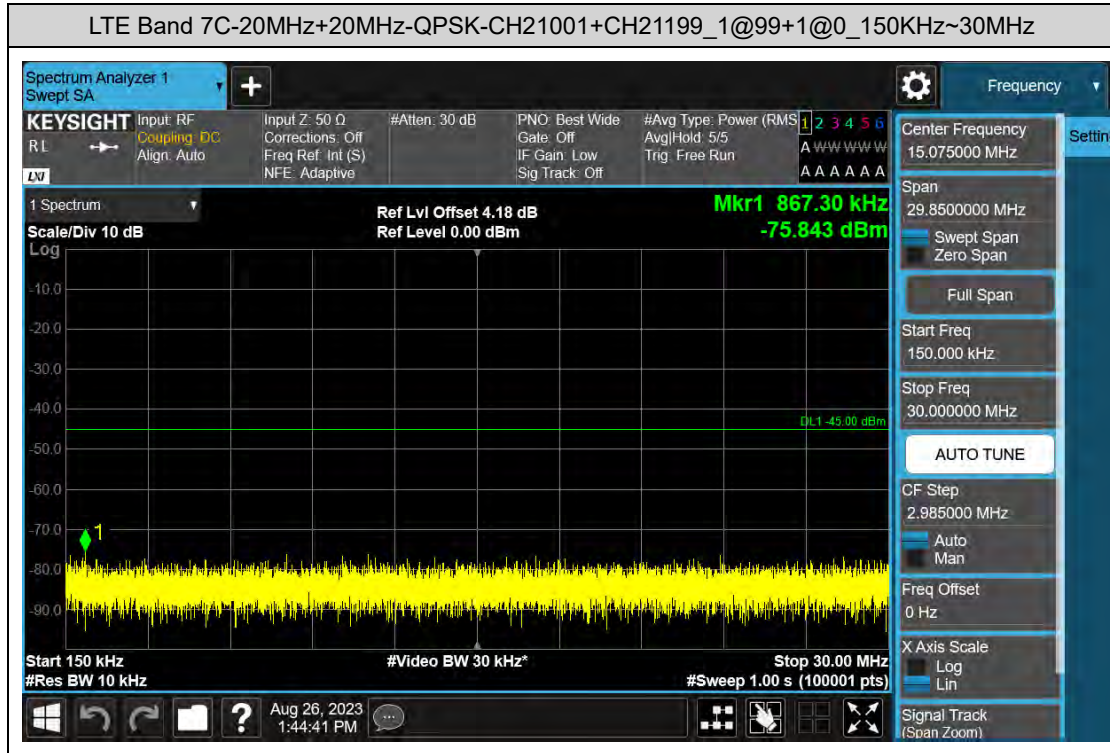

### D: Conducted Spurious Emission

#### LTE Band 7C Test Graphs