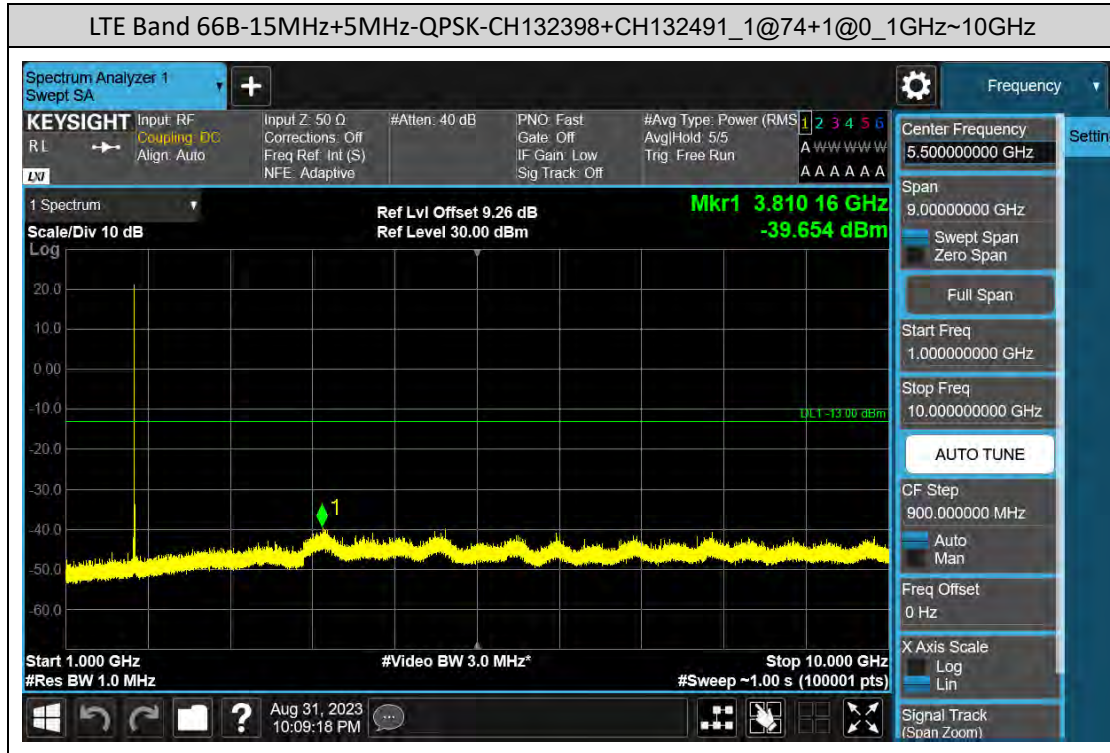

### D: Conducted Spurious Emission

### LTE Band 41C Test Graphs

### LTE Band 66B Test Graphs

### LTE Band 66C Test Graphs