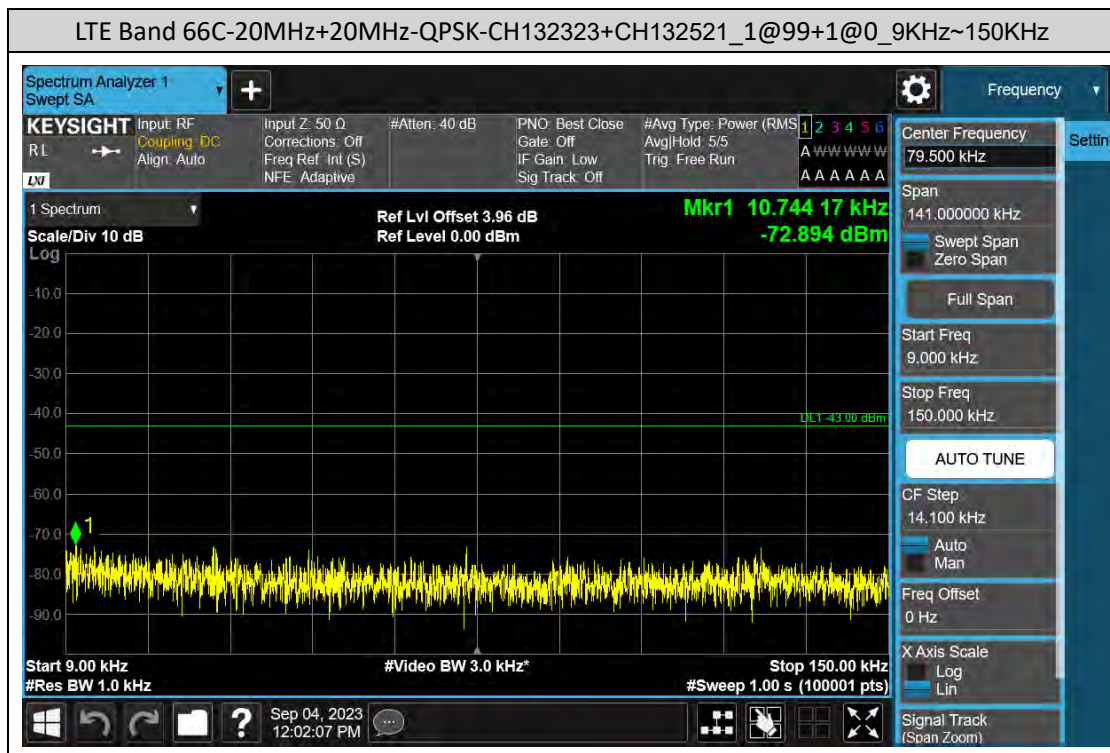

### D: Conducted Spurious Emission

### LTE Band 41C Test Graphs

### LTE Band 66B Test Graphs

### LTE Band 66C Test Graphs