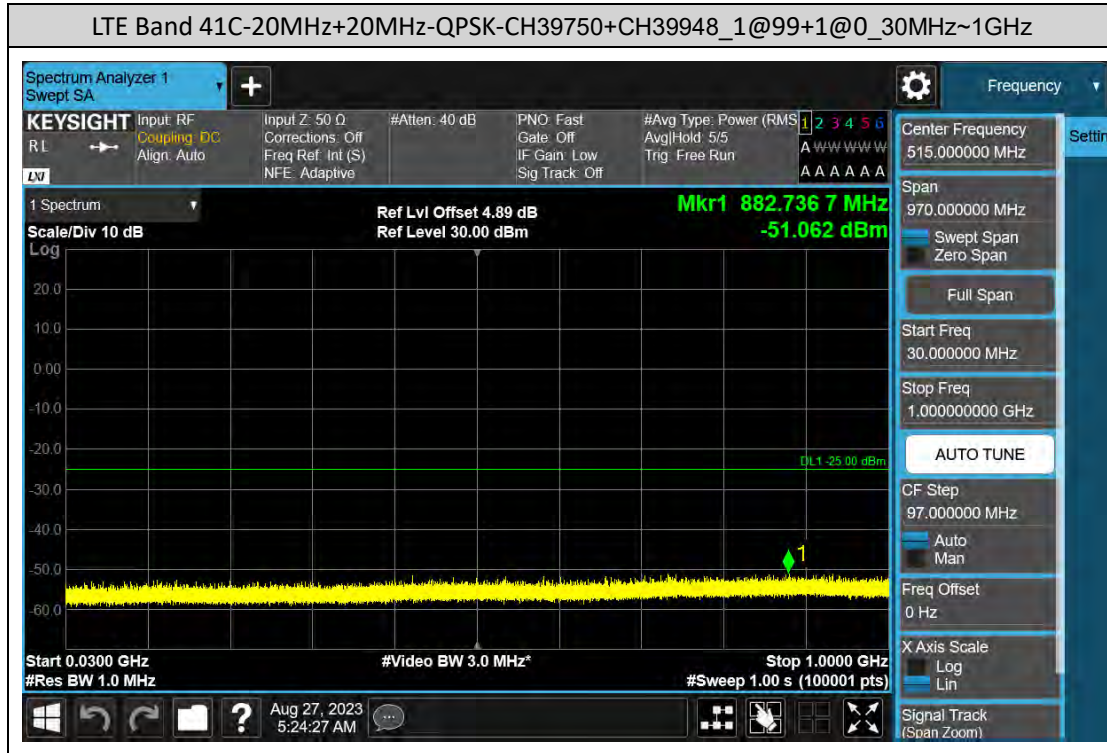

### D: Conducted Spurious Emission

#### LTE Band 7C Test Graphs

### LTE Band 38C Test Graphs

### LTE Band 41C Test Graphs