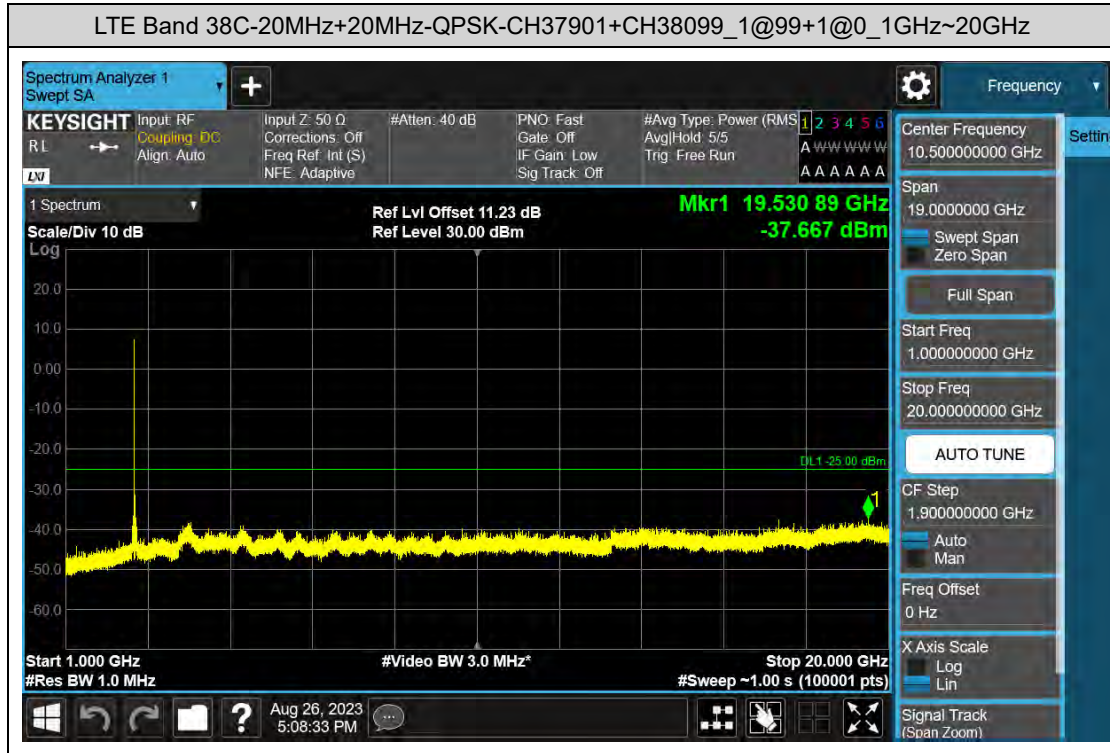

### D: Conducted Spurious Emission

#### LTE Band 7C Test Graphs

### LTE Band 38C Test Graphs

### LTE Band 41C Test Graphs