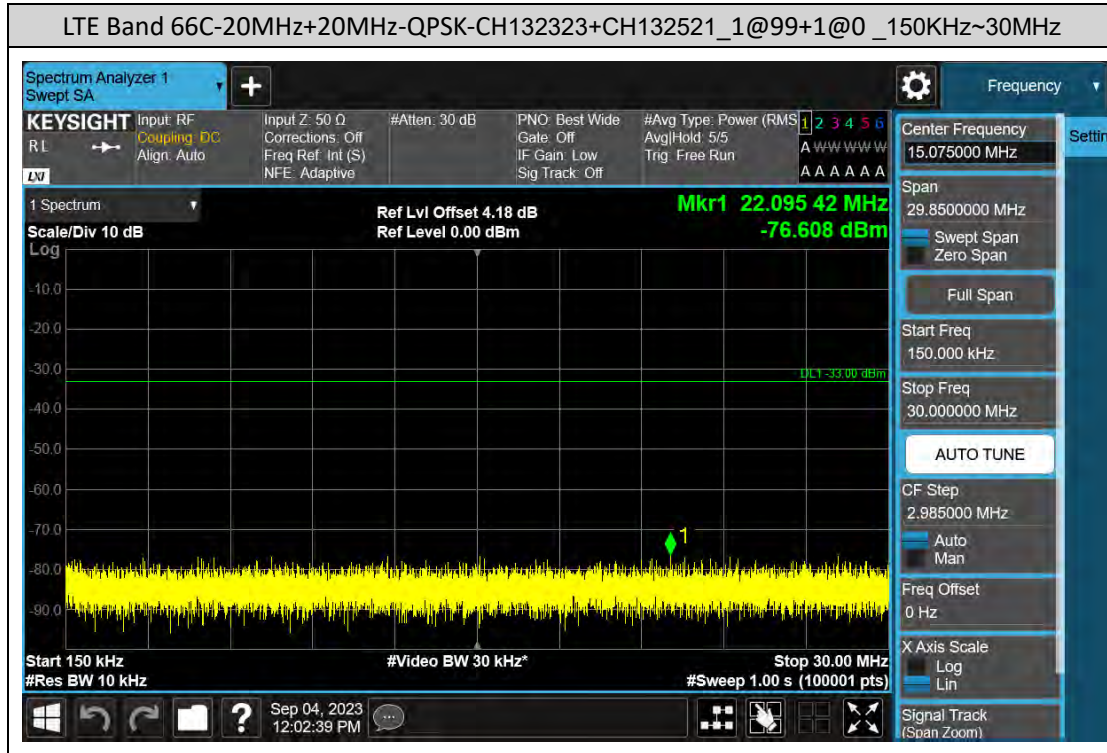

### D: Conducted Spurious Emission

### LTE Band 41C Test Graphs

### LTE Band 66B Test Graphs

### LTE Band 66C Test Graphs