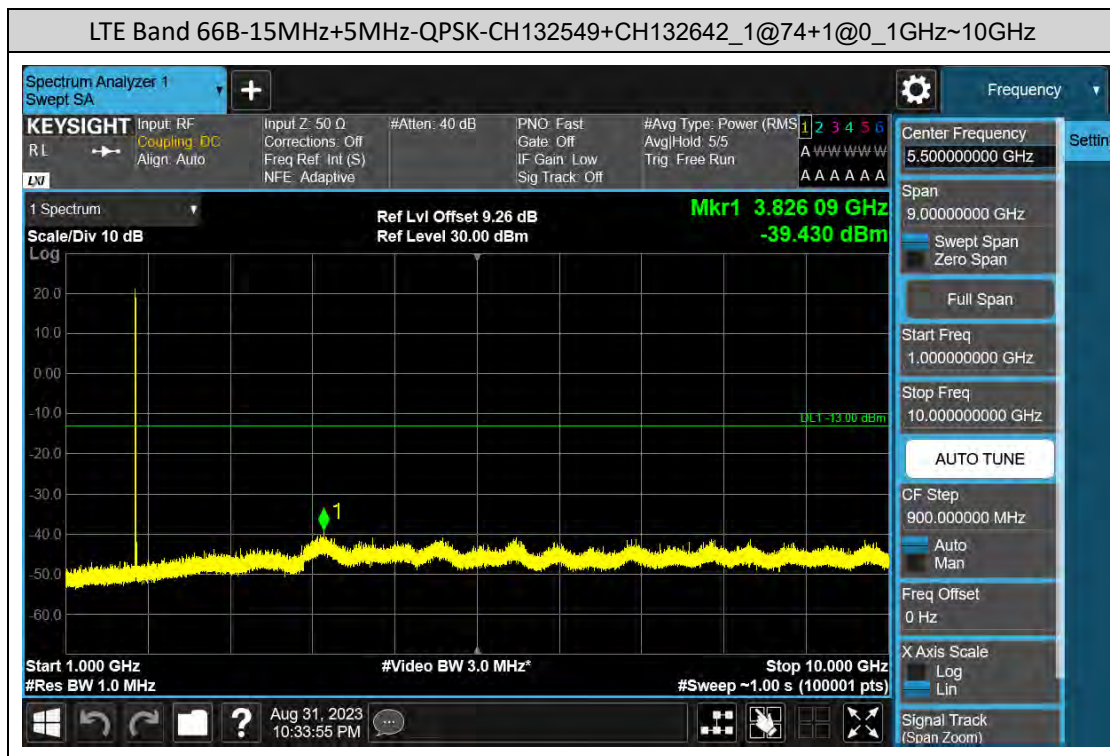

### D: Conducted Spurious Emission

### LTE Band 41C Test Graphs

### LTE Band 66B Test Graphs

### LTE Band 66C Test Graphs