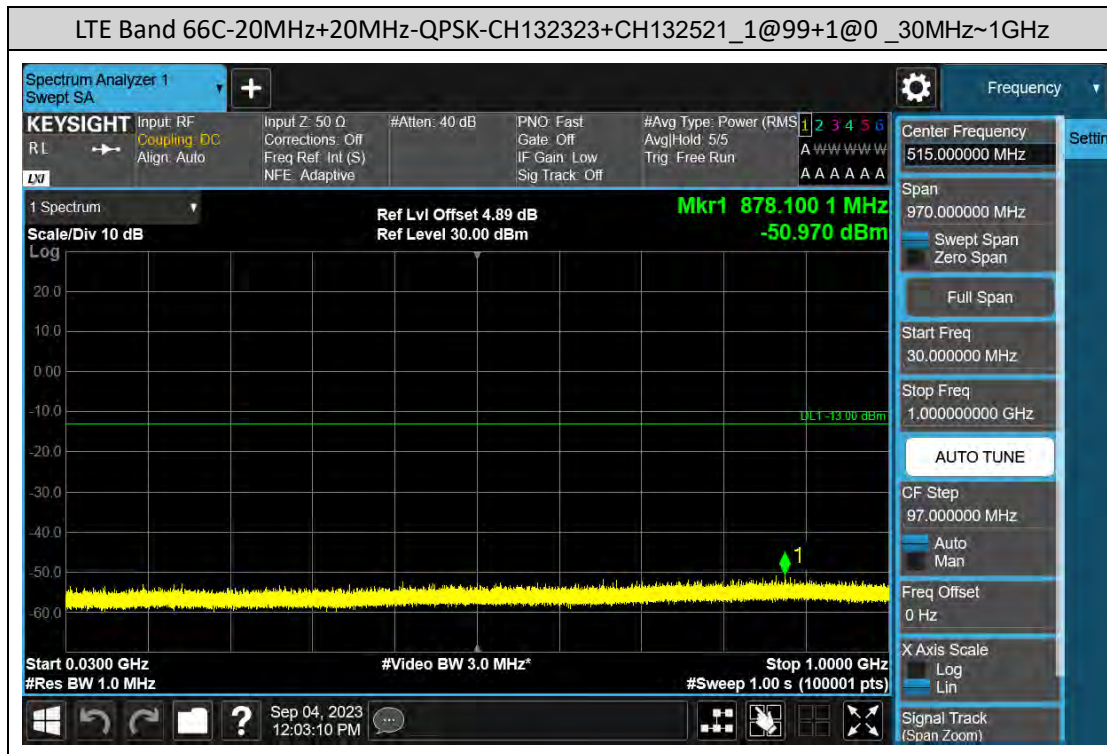

### D: Conducted Spurious Emission

### LTE Band 41C Test Graphs

### LTE Band 66B Test Graphs

### LTE Band 66C Test Graphs