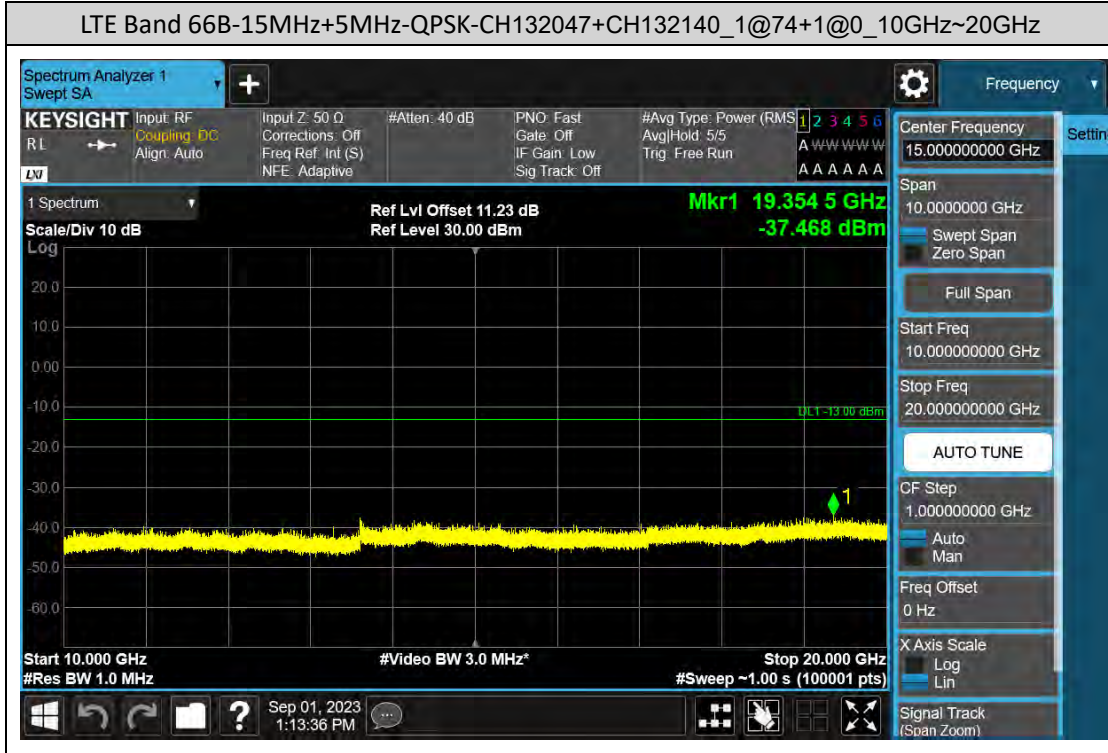

### D: Conducted Spurious Emission

### LTE Band 38C Test Graphs

### LTE Band 41C Test Graphs

### LTE Band 66B Test Graphs