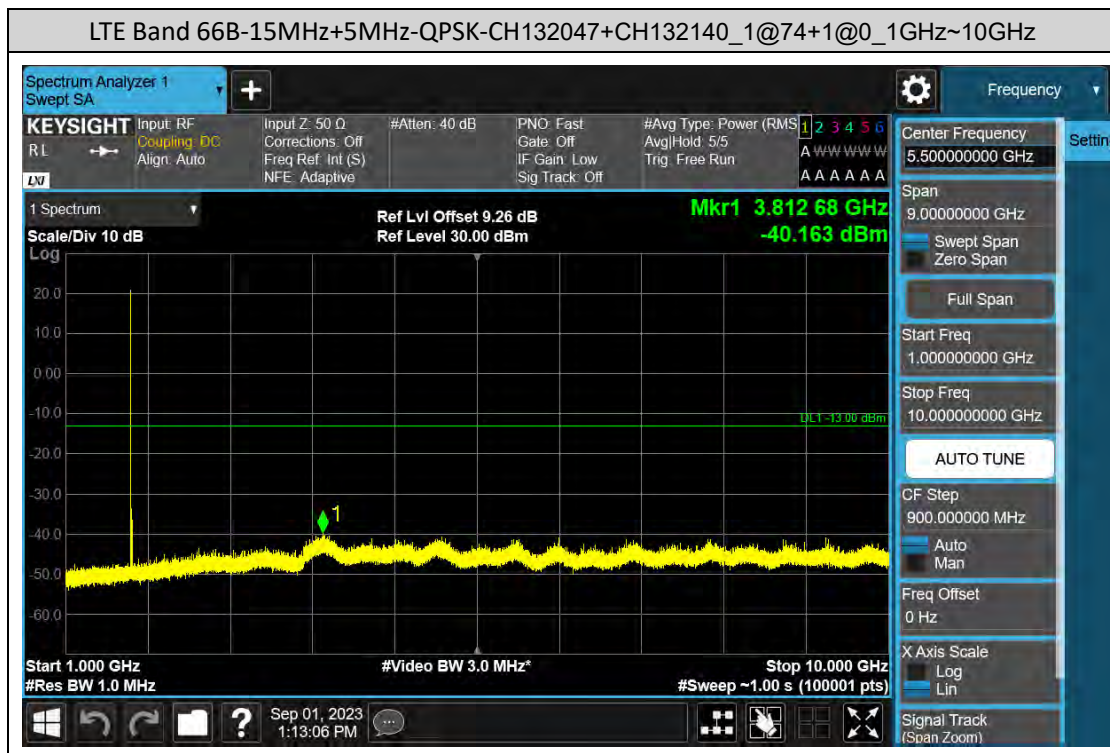

### D: Conducted Spurious Emission

### LTE Band 41C Test Graphs

### LTE Band 66B Test Graphs

### LTE Band 66C Test Graphs