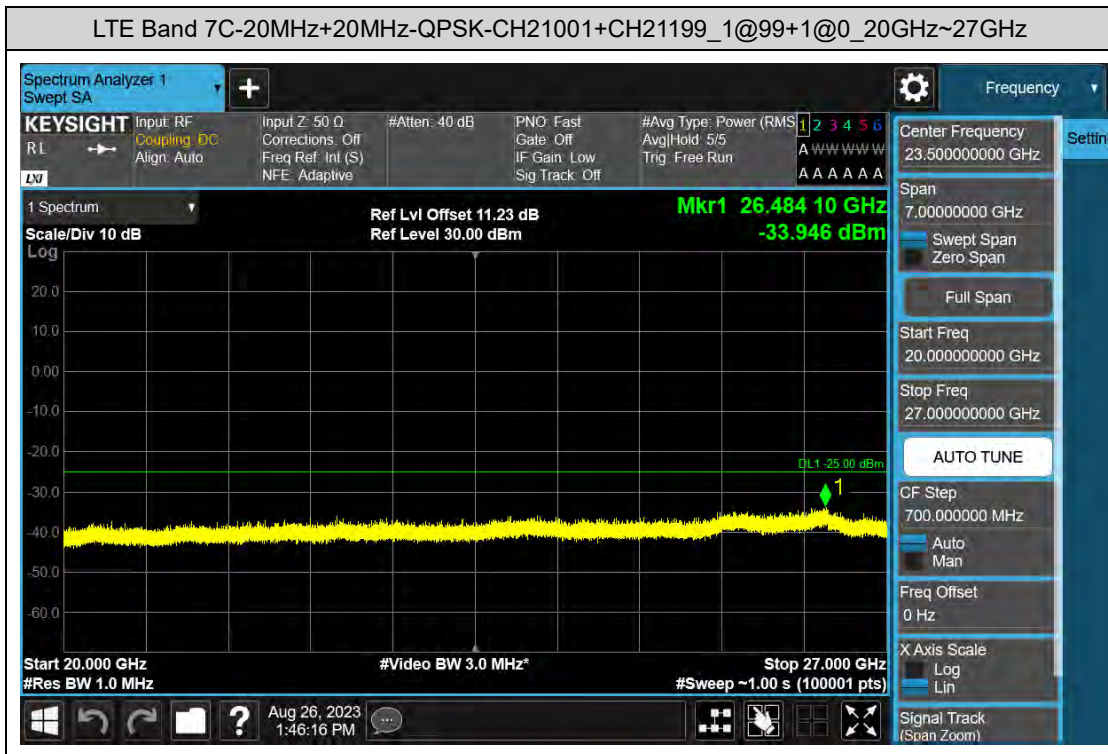

### D: Conducted Spurious Emission

#### LTE Band 7C Test Graphs

### LTE Band 38C Test Graphs

### LTE Band 41C Test Graphs