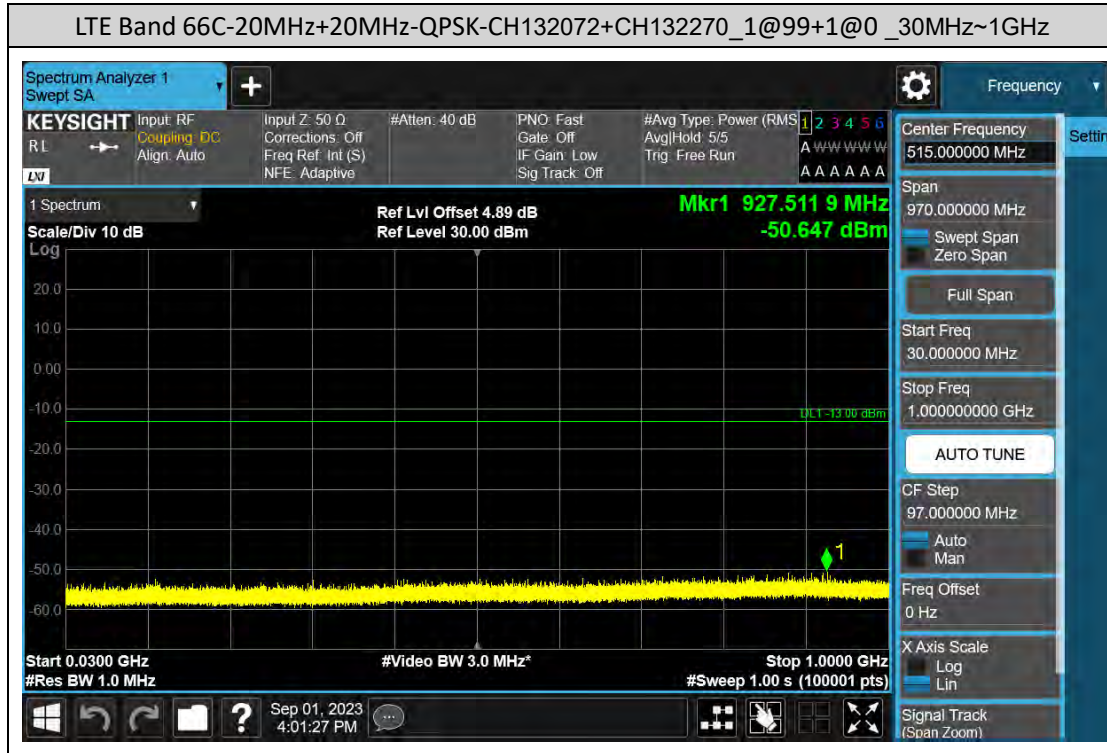

### D: Conducted Spurious Emission

### LTE Band 41C Test Graphs

### LTE Band 66B Test Graphs

### LTE Band 66C Test Graphs