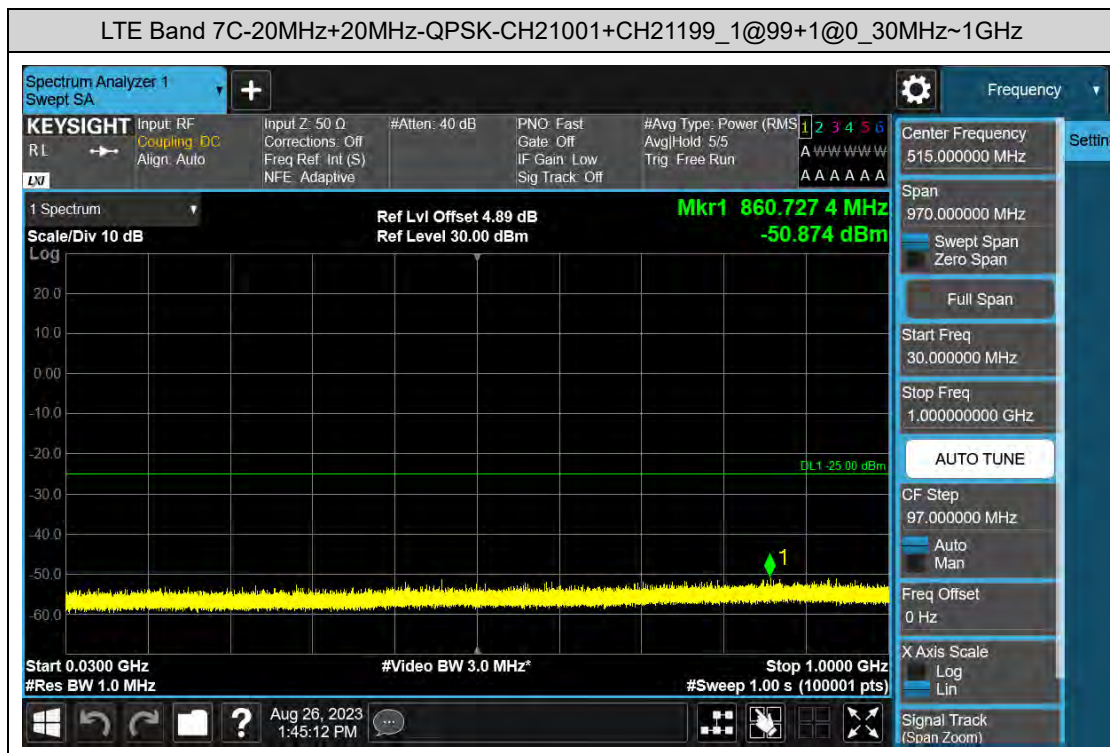

### D: Conducted Spurious Emission

#### LTE Band 7C Test Graphs