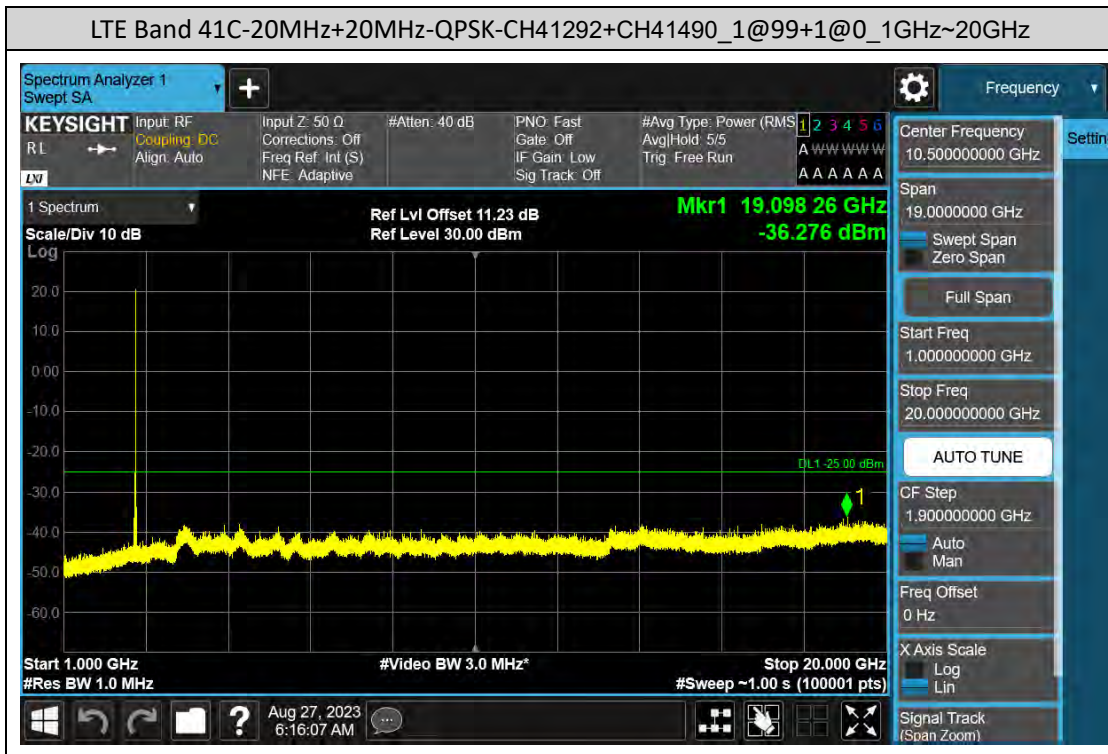

### D: Conducted Spurious Emission

### LTE Band 38C Test Graphs

### LTE Band 41C Test Graphs

### LTE Band 66B Test Graphs