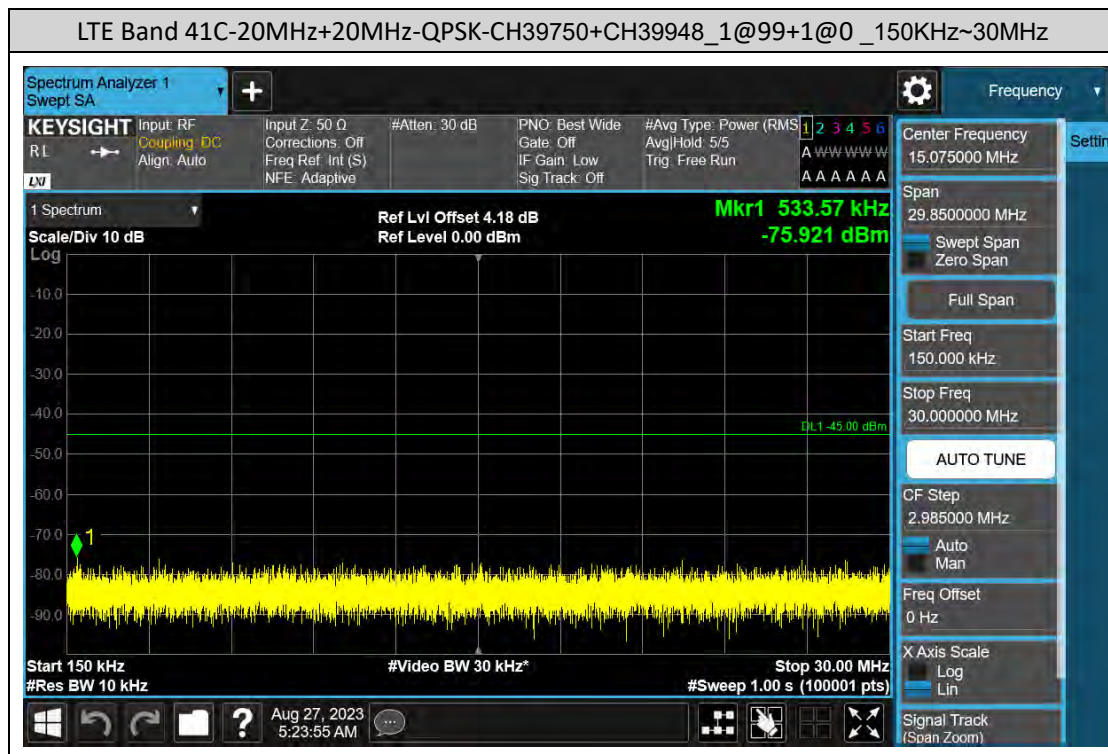

### D: Conducted Spurious Emission

#### LTE Band 7C Test Graphs

### LTE Band 38C Test Graphs

### LTE Band 41C Test Graphs