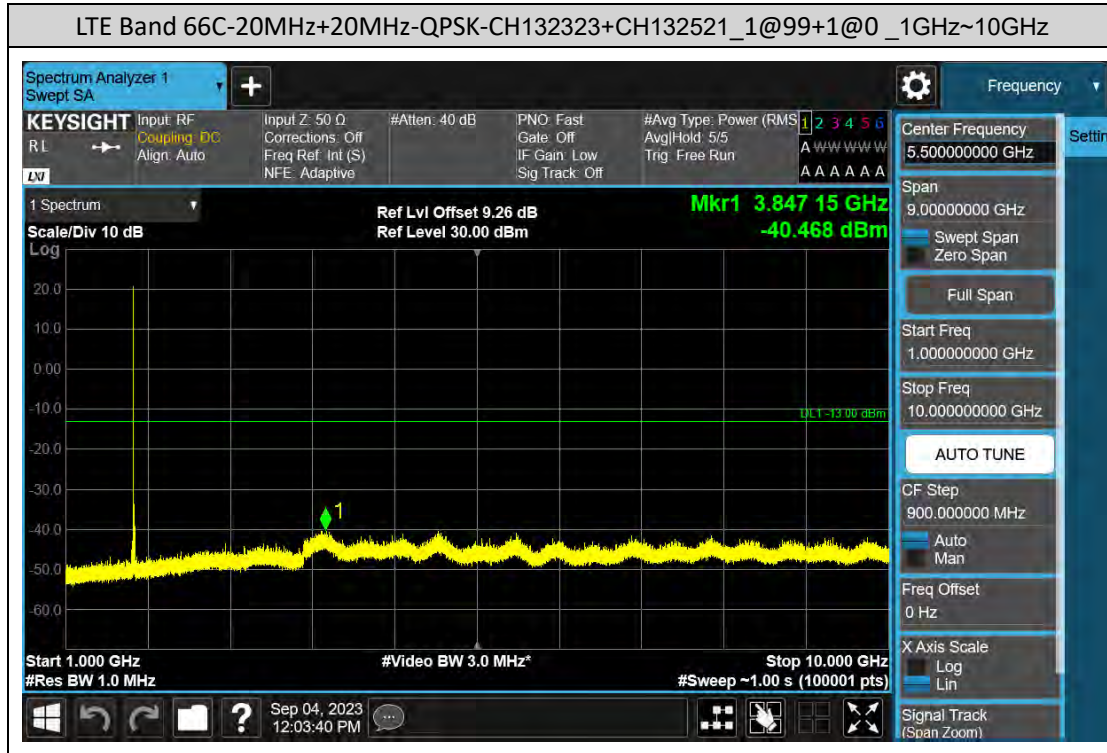

### D: Conducted Spurious Emission

### LTE Band 66B Test Graphs

### LTE Band 66C Test Graphs

## E: Frequency Stability