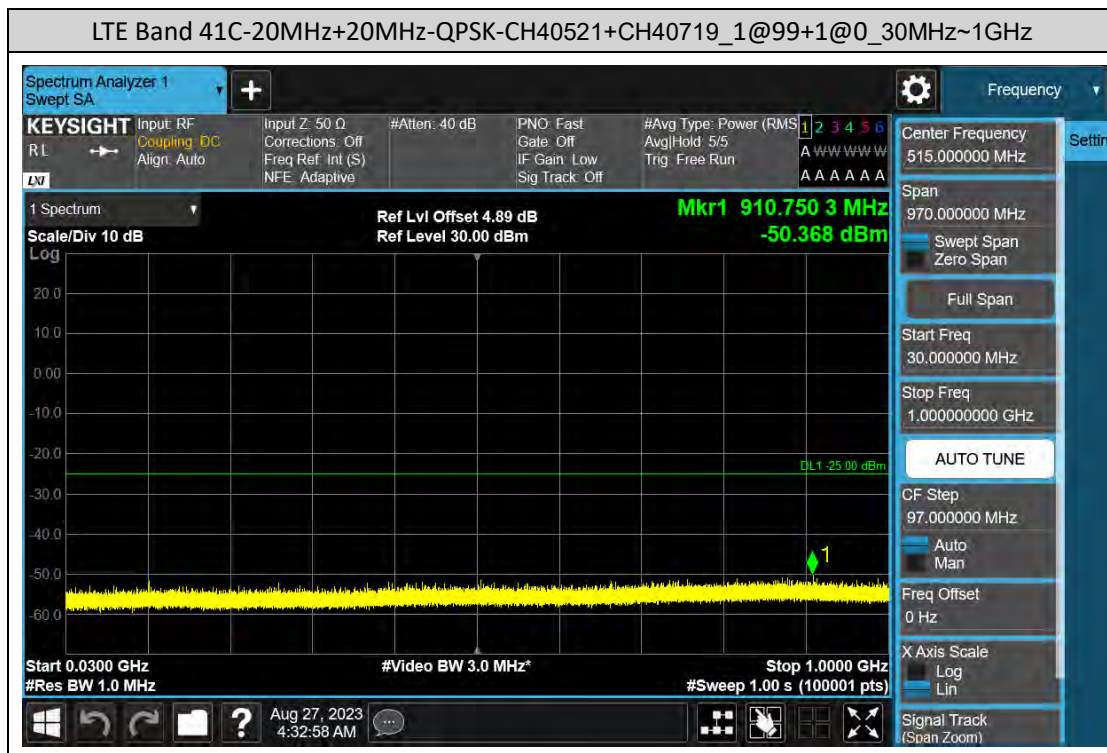

### D: Conducted Spurious Emission

#### LTE Band 7C Test Graphs

### LTE Band 38C Test Graphs

### LTE Band 41C Test Graphs