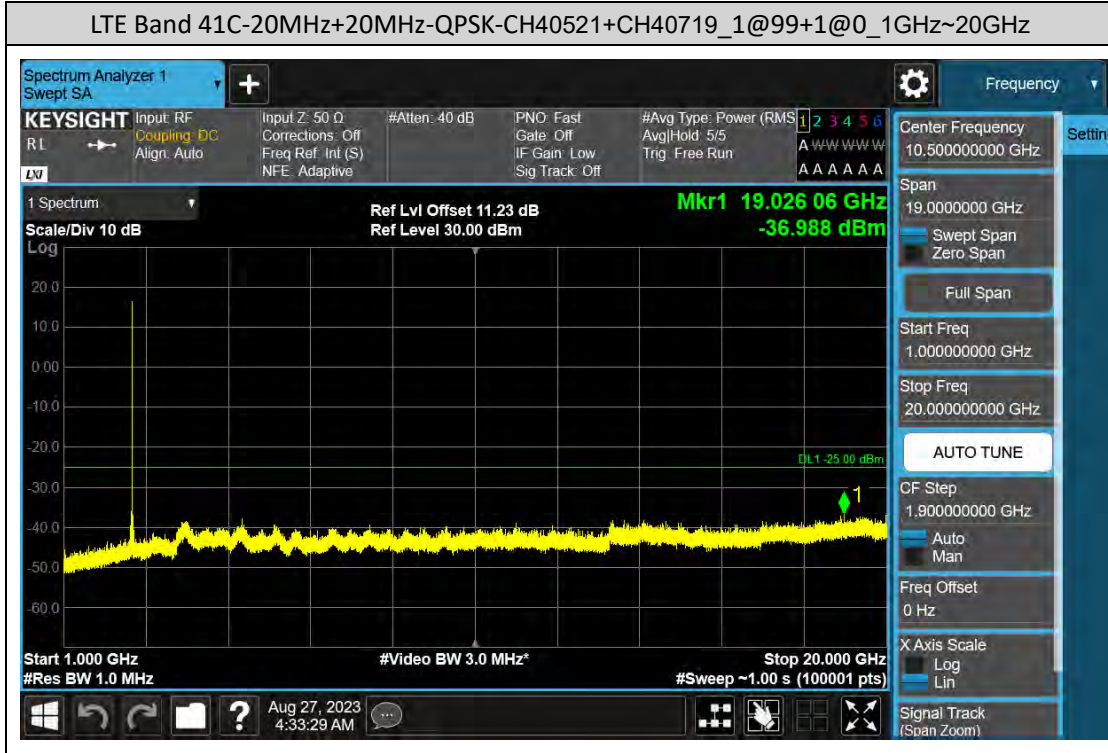

### D: Conducted Spurious Emission

### LTE Band 38C Test Graphs

### LTE Band 41C Test Graphs

### LTE Band 66B Test Graphs