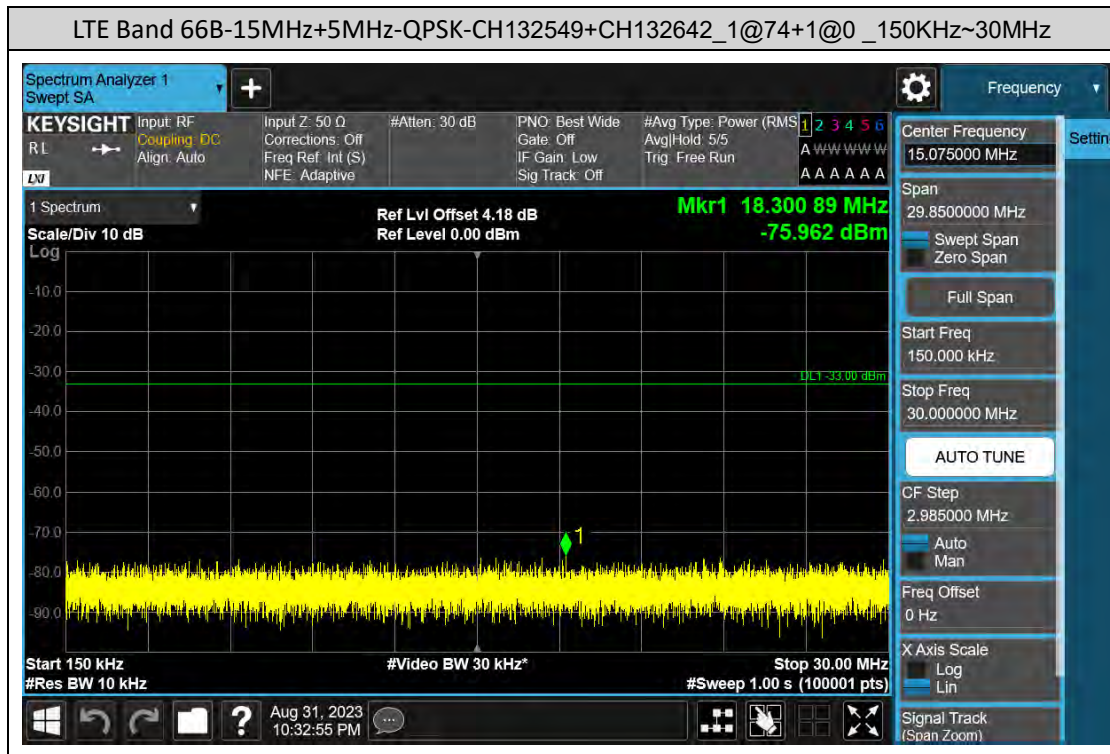

### D: Conducted Spurious Emission

### LTE Band 41C Test Graphs

### LTE Band 66B Test Graphs

### LTE Band 66C Test Graphs