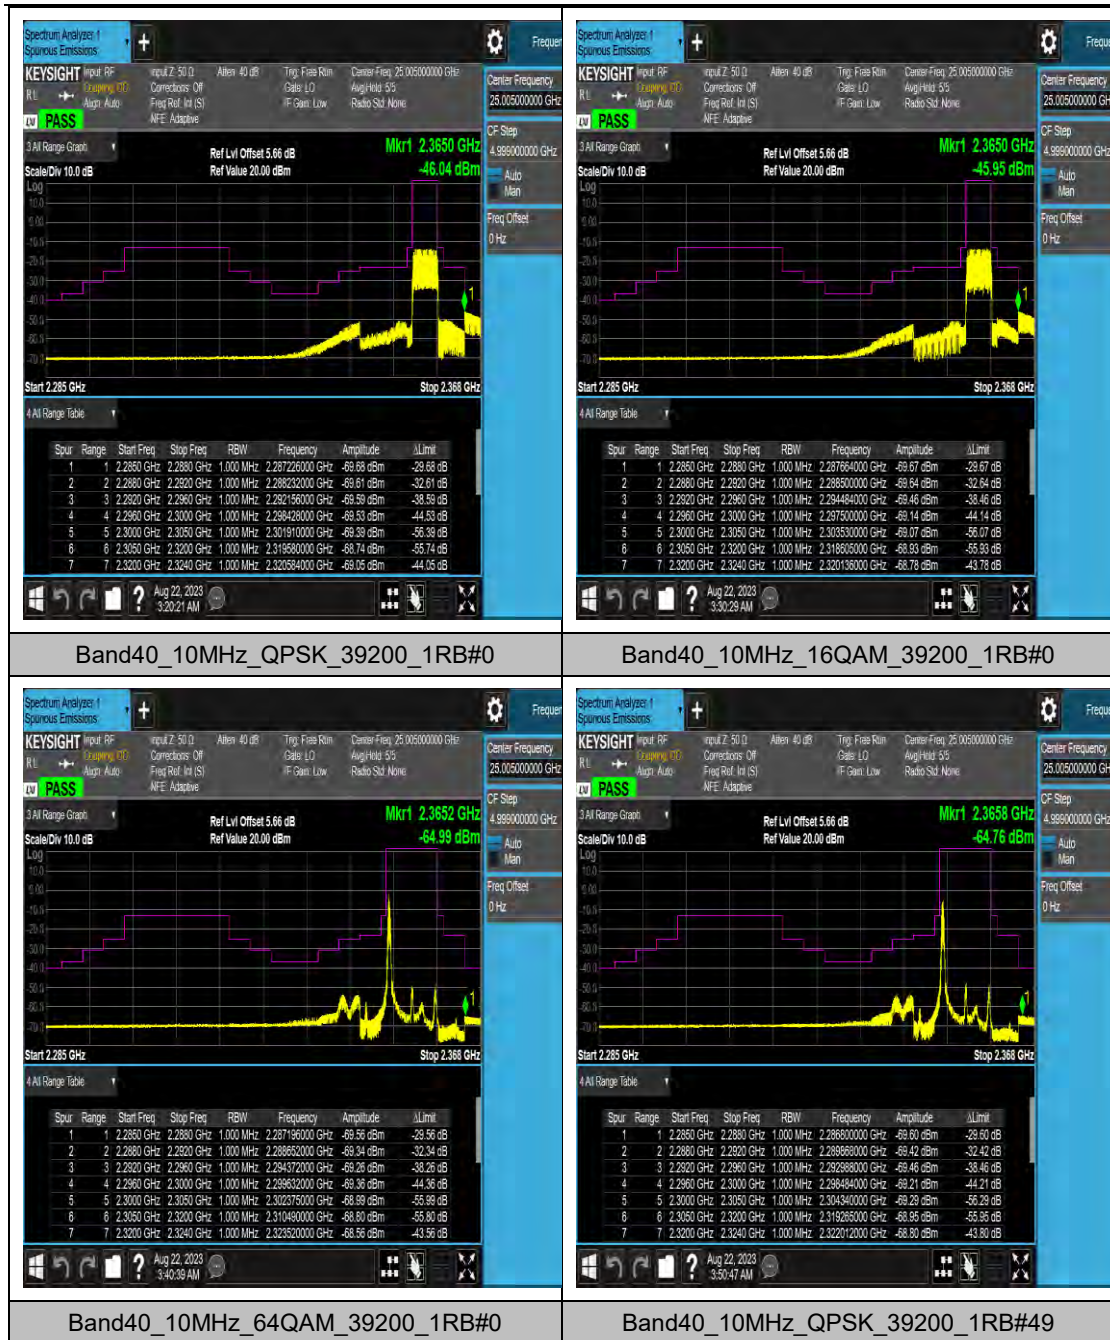

Band40\_10MHz\_16QAM\_38750\_1RB#49

LTE Band 40(2350-2360) Test Graphs

Band40\_10MHz\_16QAM\_39200\_1RB#49

Band40\_10MHz\_64QAM\_39200\_1RB#49

Band40\_10MHz\_QPSK\_39200\_50RB#0

Band40\_10MHz\_16QAM\_39200\_50RB#0

LTE Band 41 Test Graphs

### LTE Band 42(3450-3550) Test Graphs