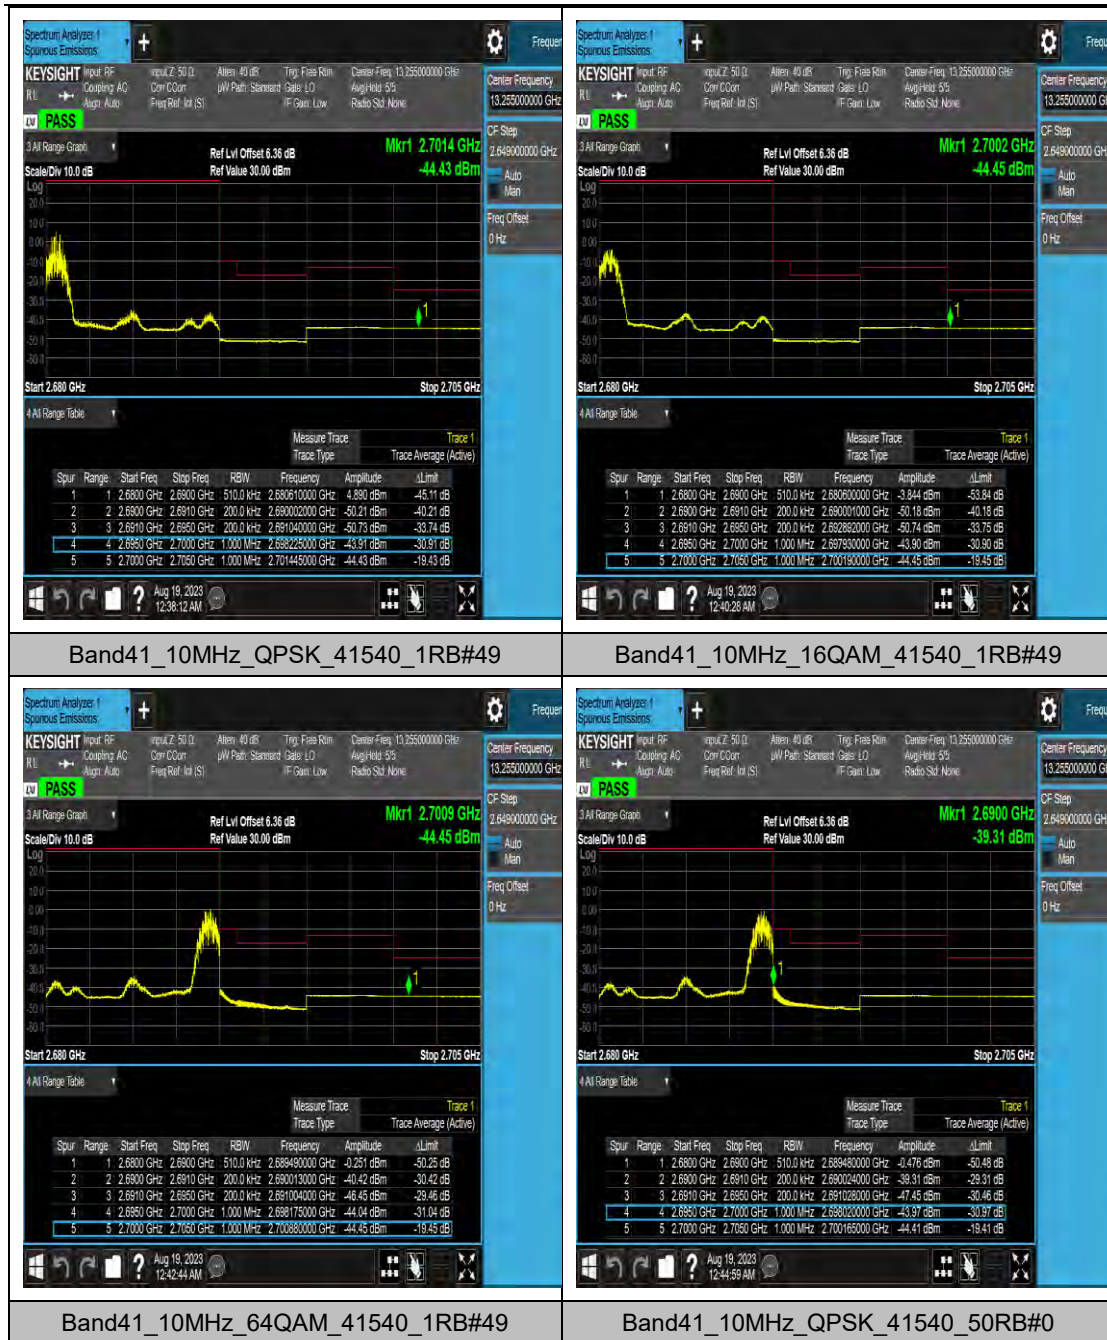

LTE Band 41 Test Graphs

### LTE Band 42(3450-3550) Test Graphs