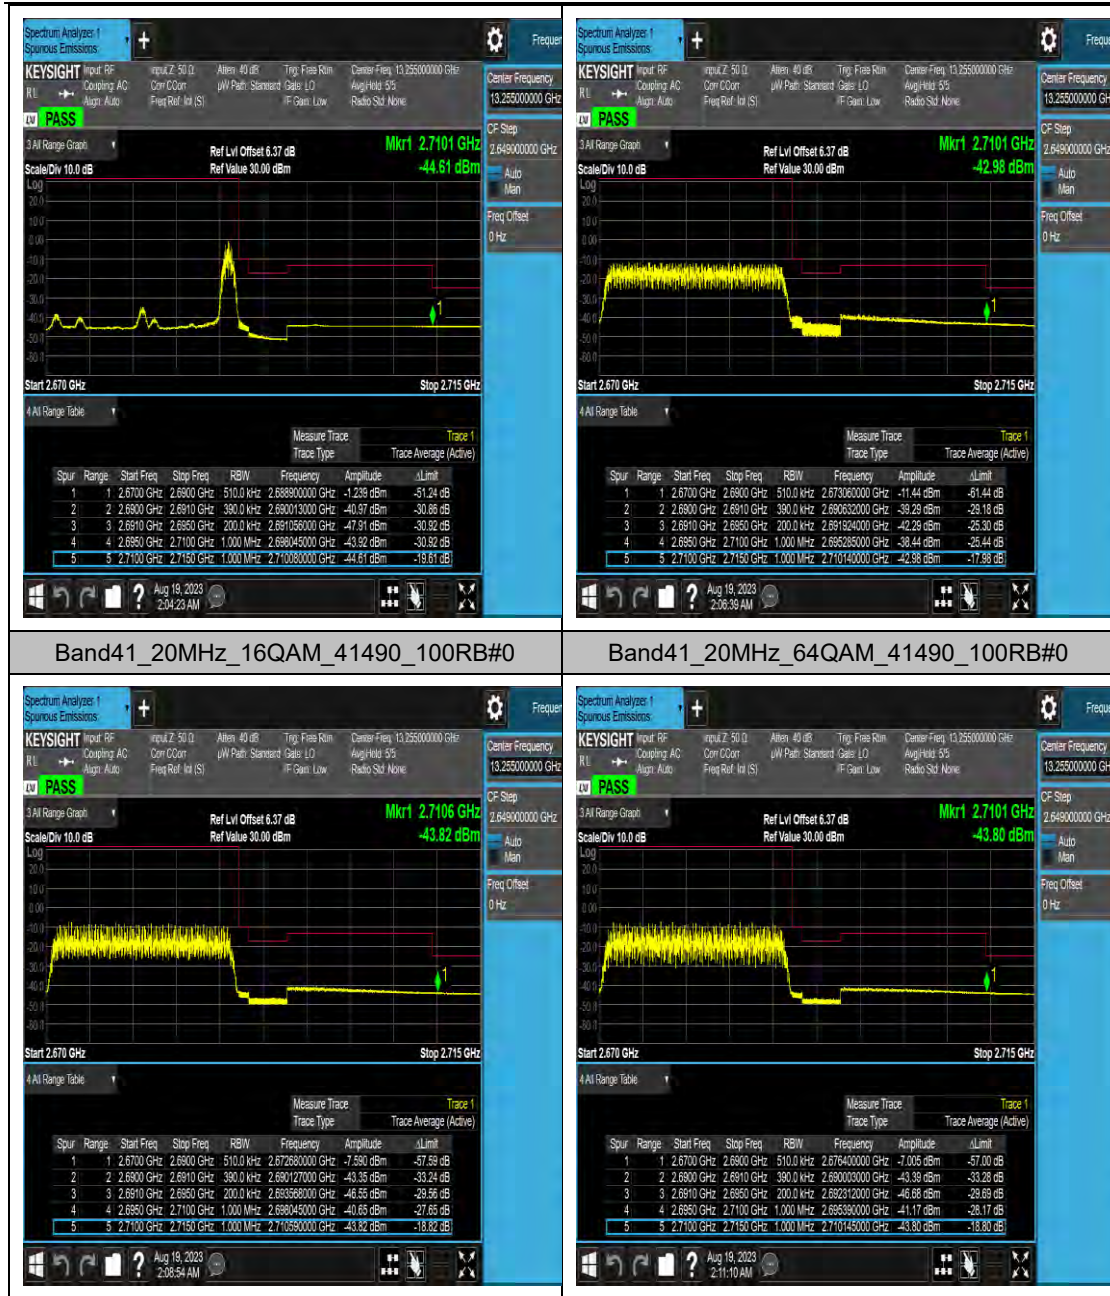

LTE Band 41 Test Graphs

### LTE Band 42(3450-3550) Test Graphs