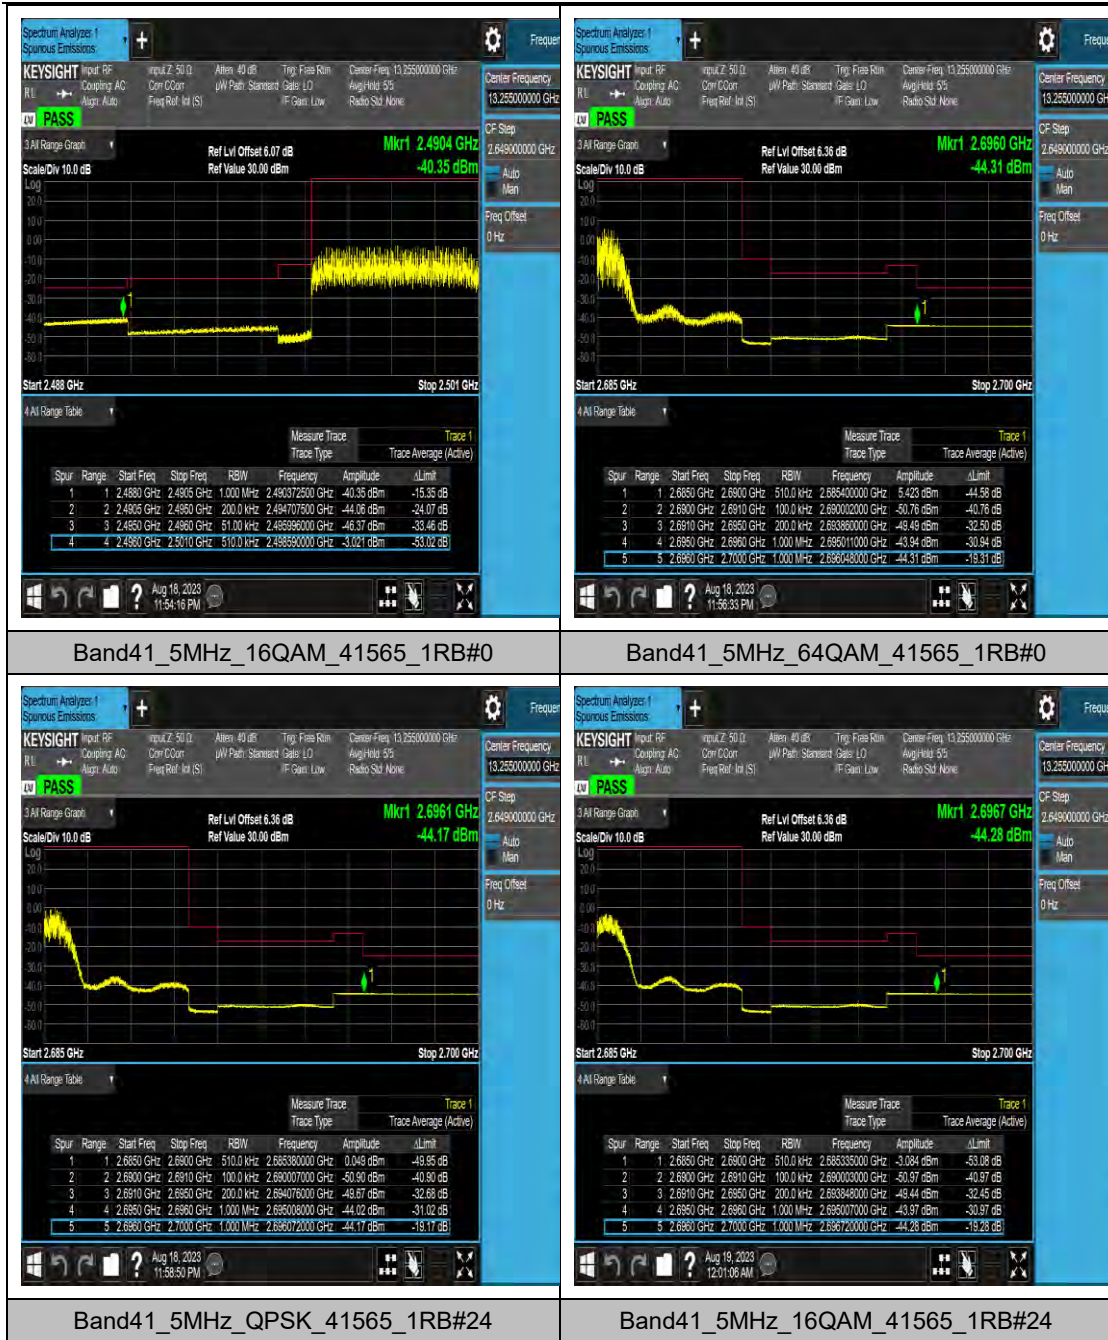

Band40\_10MHz\_16QAM\_38750\_1RB#49

LTE Band 40(2350-2360) Test Graphs

Band40\_10MHz\_16QAM\_39200\_1RB#49

Band40\_10MHz\_64QAM\_39200\_1RB#49

Band40\_10MHz\_QPSK\_39200\_50RB#0

Band40\_10MHz\_16QAM\_39200\_50RB#0

LTE Band 41 Test Graphs

### LTE Band 42(3450-3550) Test Graphs