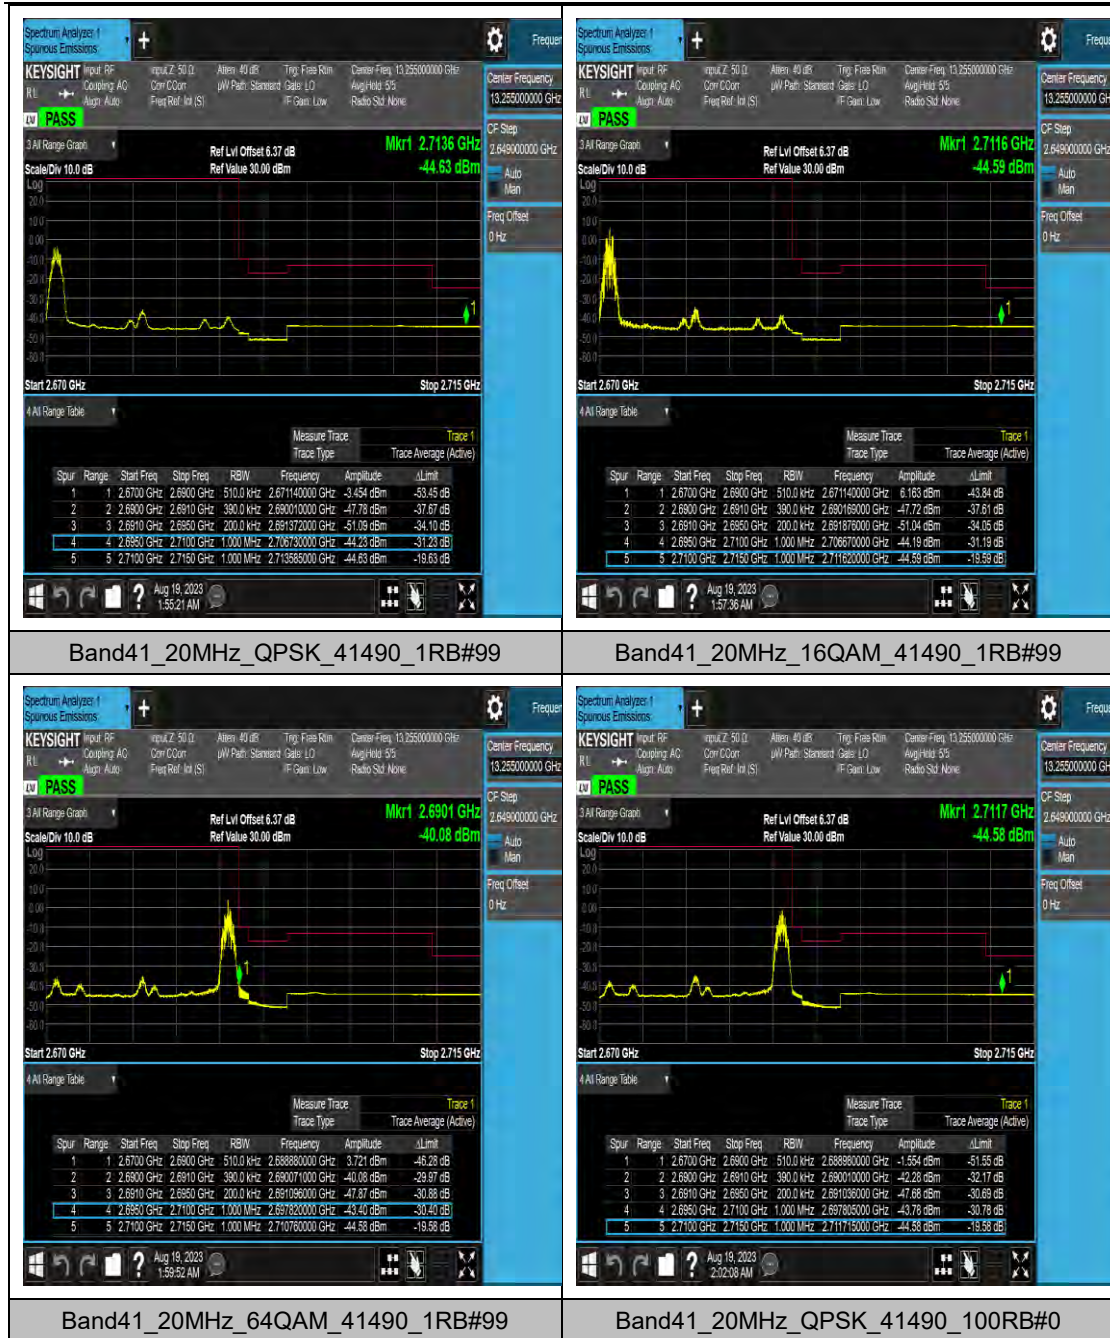

LTE Band 41 Test Graphs

### LTE Band 42(3450-3550) Test Graphs