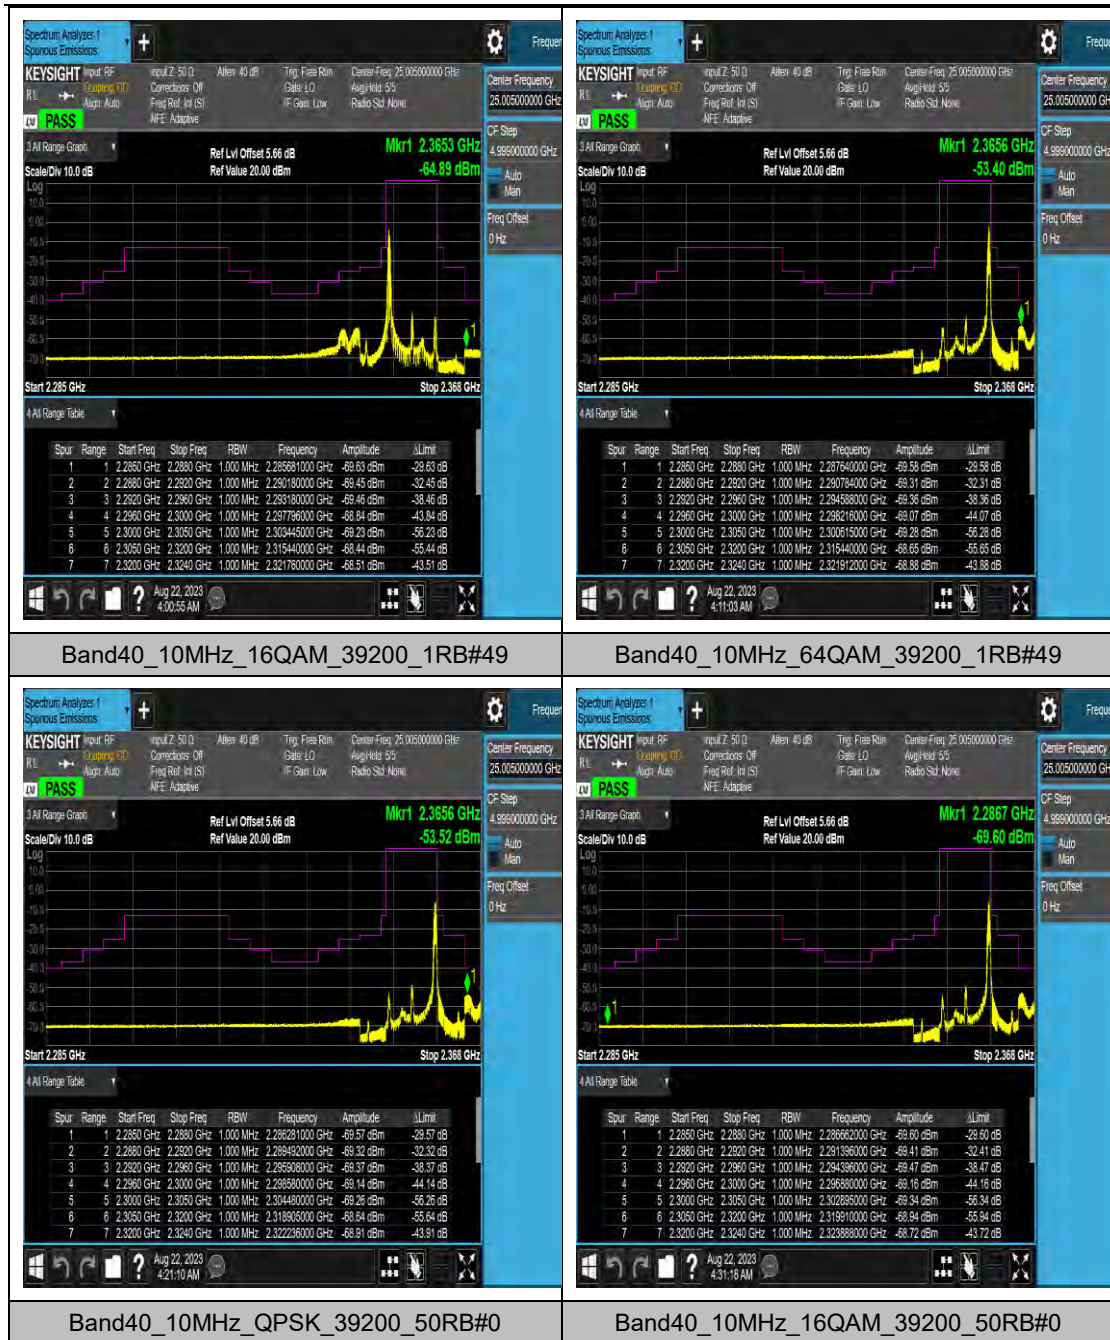

Band40\_10MHz\_16QAM\_38750\_1RB#49

LTE Band 40(2350-2360) Test Graphs

Band40\_10MHz\_16QAM\_39200\_1RB#49

Band40\_10MHz\_64QAM\_39200\_1RB#49

Band40\_10MHz\_QPSK\_39200\_50RB#0

Band40\_10MHz\_16QAM\_39200\_50RB#0

LTE Band 41 Test Graphs

### LTE Band 42(3450-3550) Test Graphs