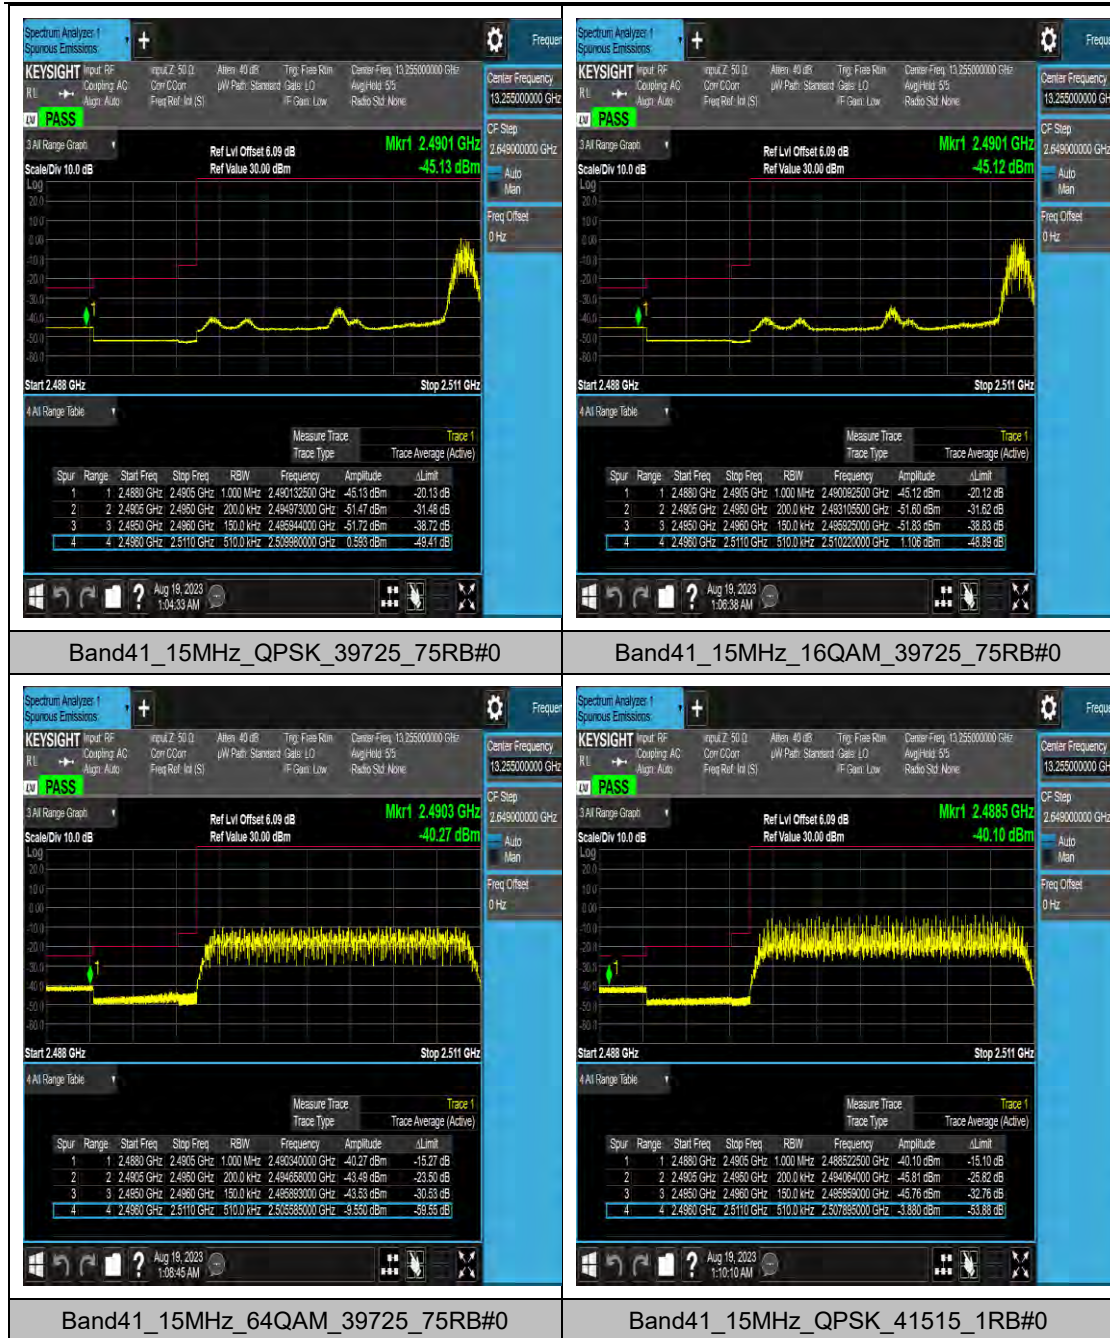

LTE Band 41 Test Graphs

### LTE Band 42(3450-3550) Test Graphs