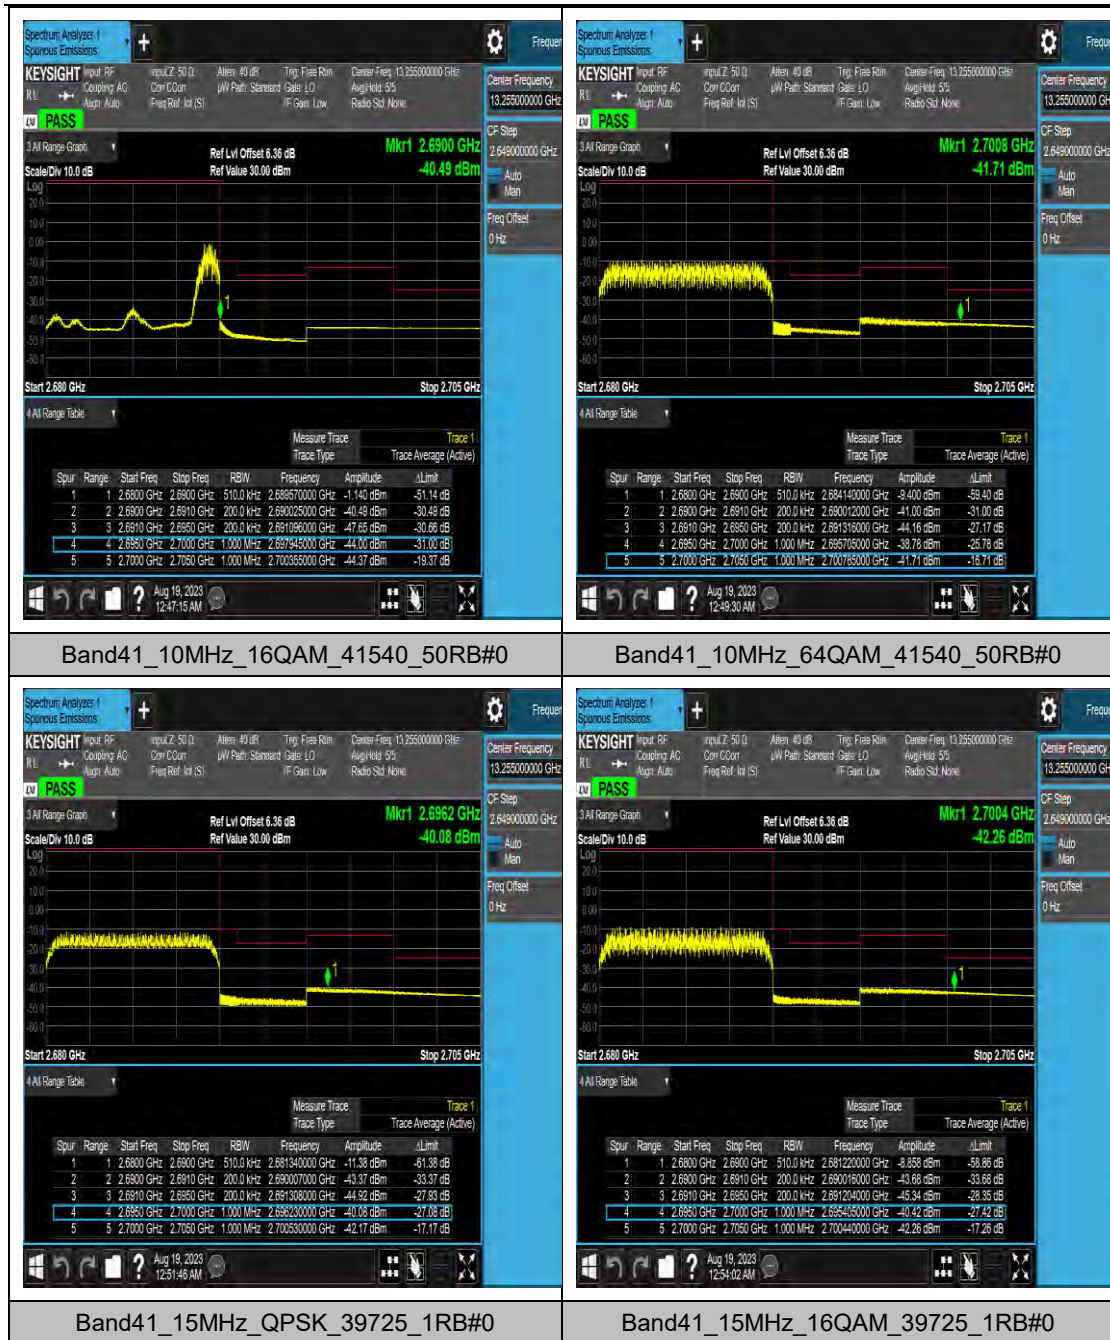

LTE Band 41 Test Graphs

### LTE Band 42(3450-3550) Test Graphs