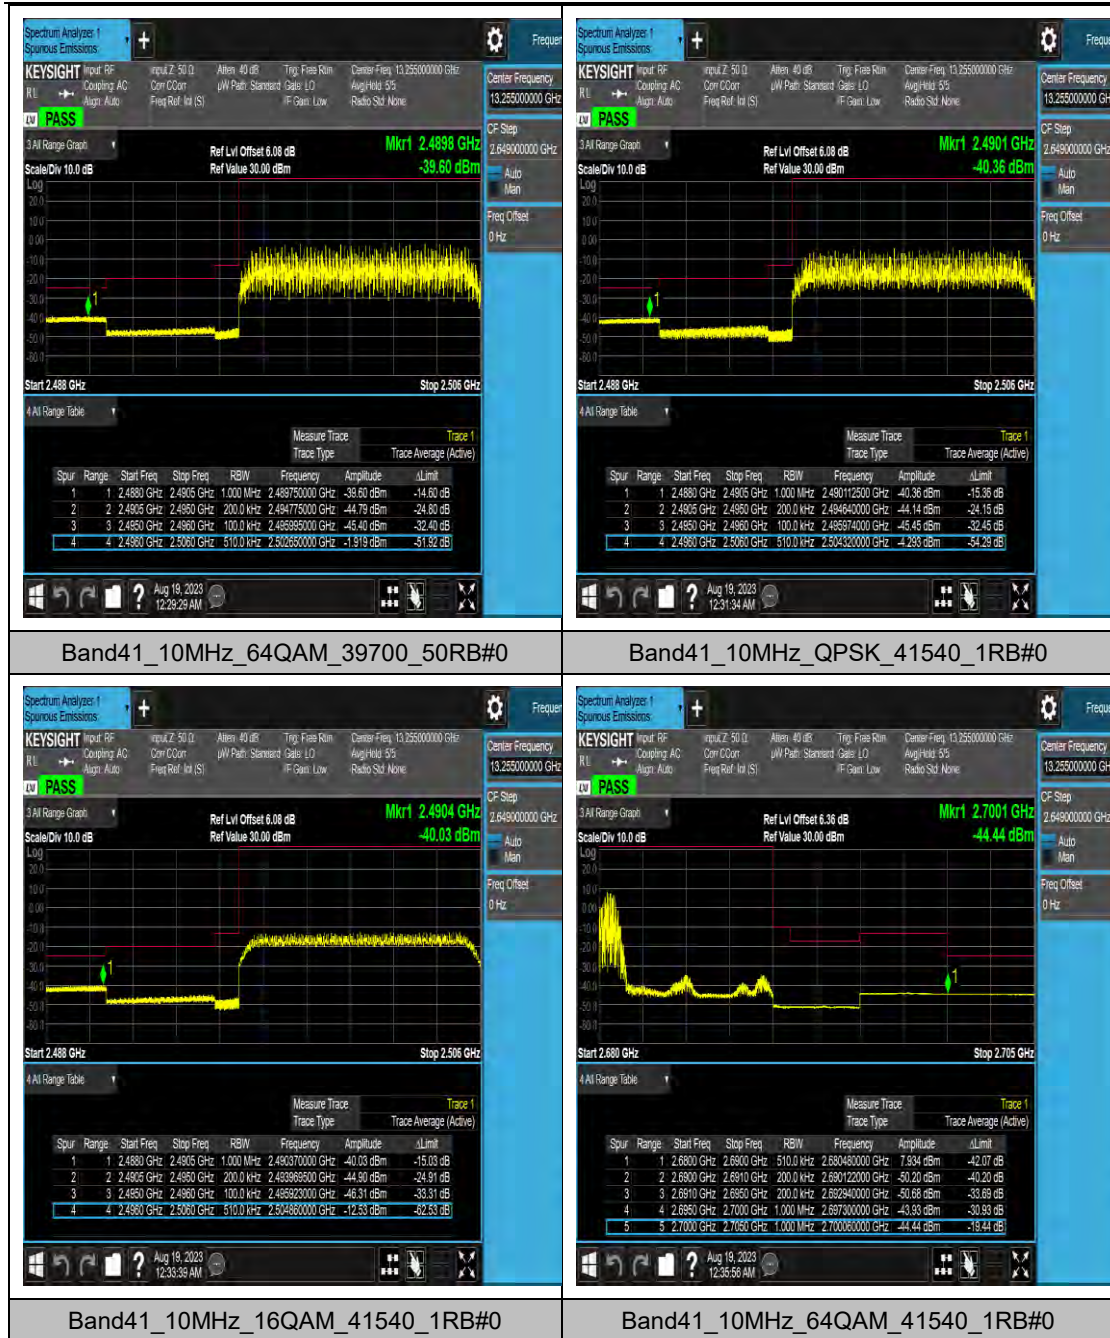

LTE Band 41 Test Graphs

### LTE Band 42(3450-3550) Test Graphs