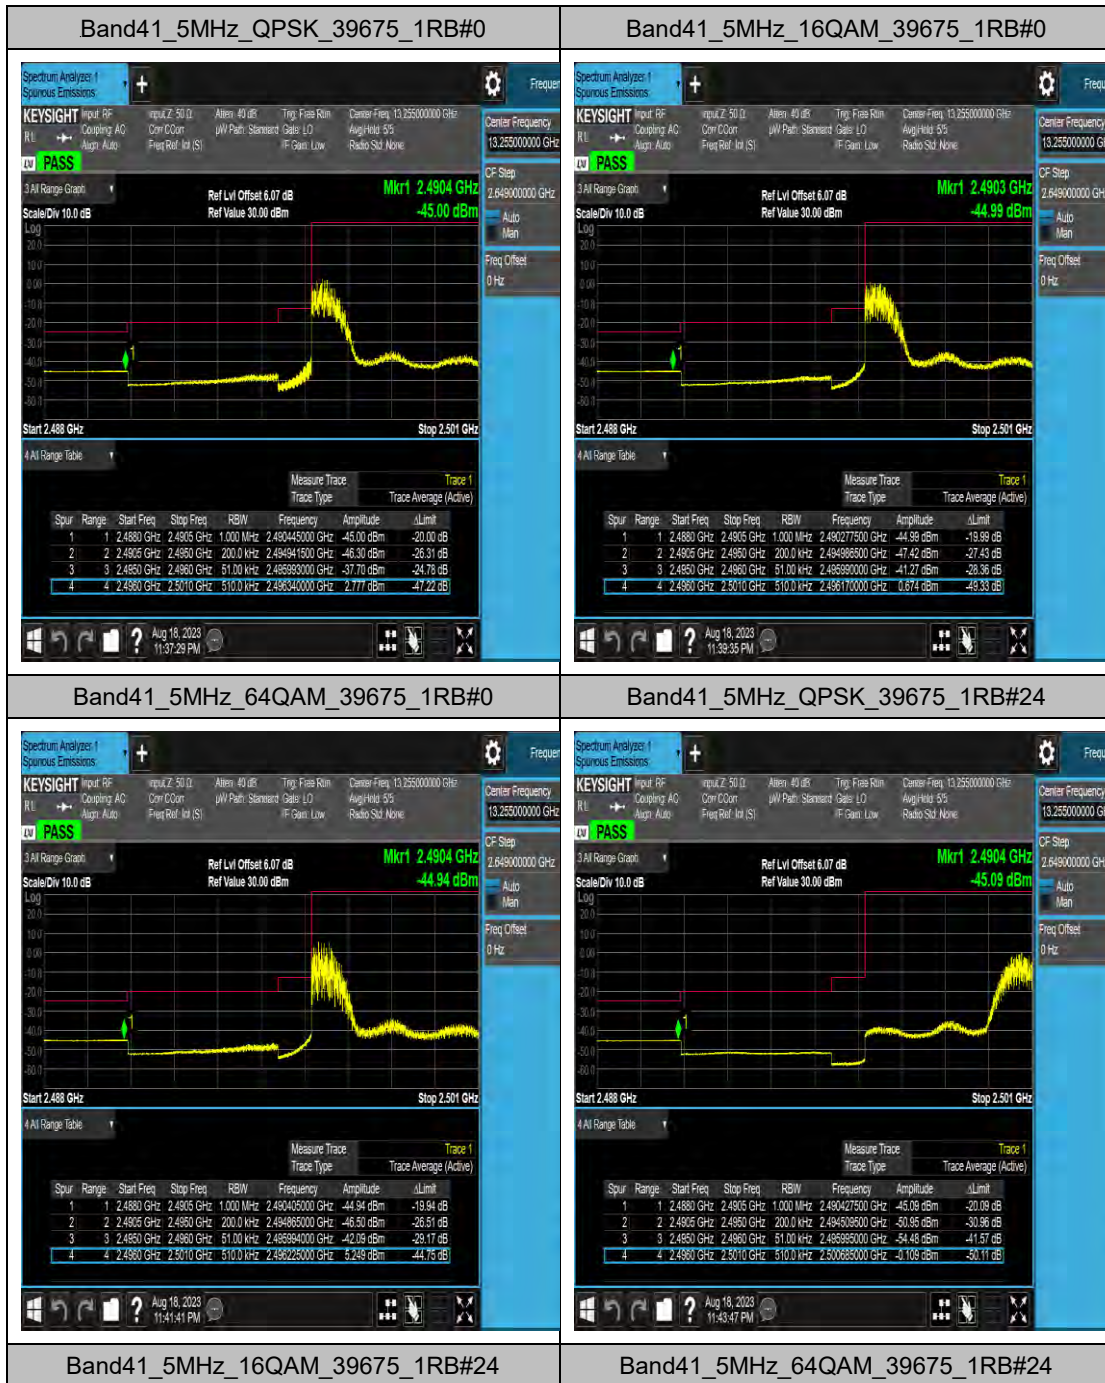

Band40\_10MHz\_16QAM\_38750\_1RB#49

LTE Band 40(2350-2360) Test Graphs

Band40\_10MHz\_16QAM\_39200\_1RB#49

Band40\_10MHz\_64QAM\_39200\_1RB#49

Band40\_10MHz\_QPSK\_39200\_50RB#0

Band40\_10MHz\_16QAM\_39200\_50RB#0

LTE Band 41 Test Graphs

### LTE Band 42(3450-3550) Test Graphs