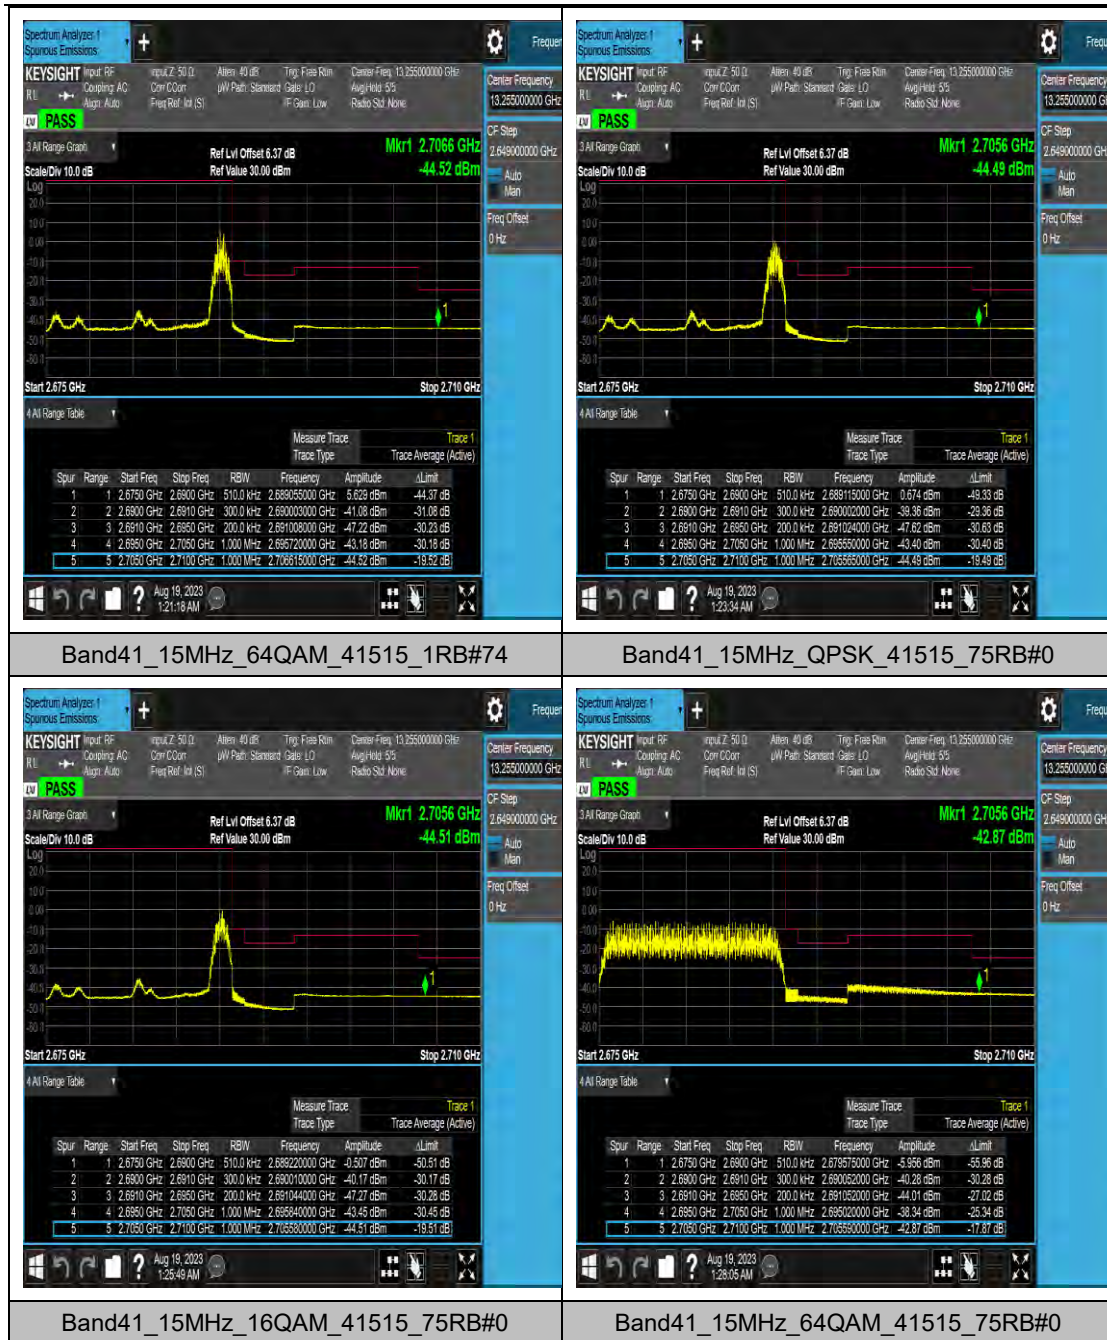

LTE Band 41 Test Graphs

### LTE Band 42(3450-3550) Test Graphs