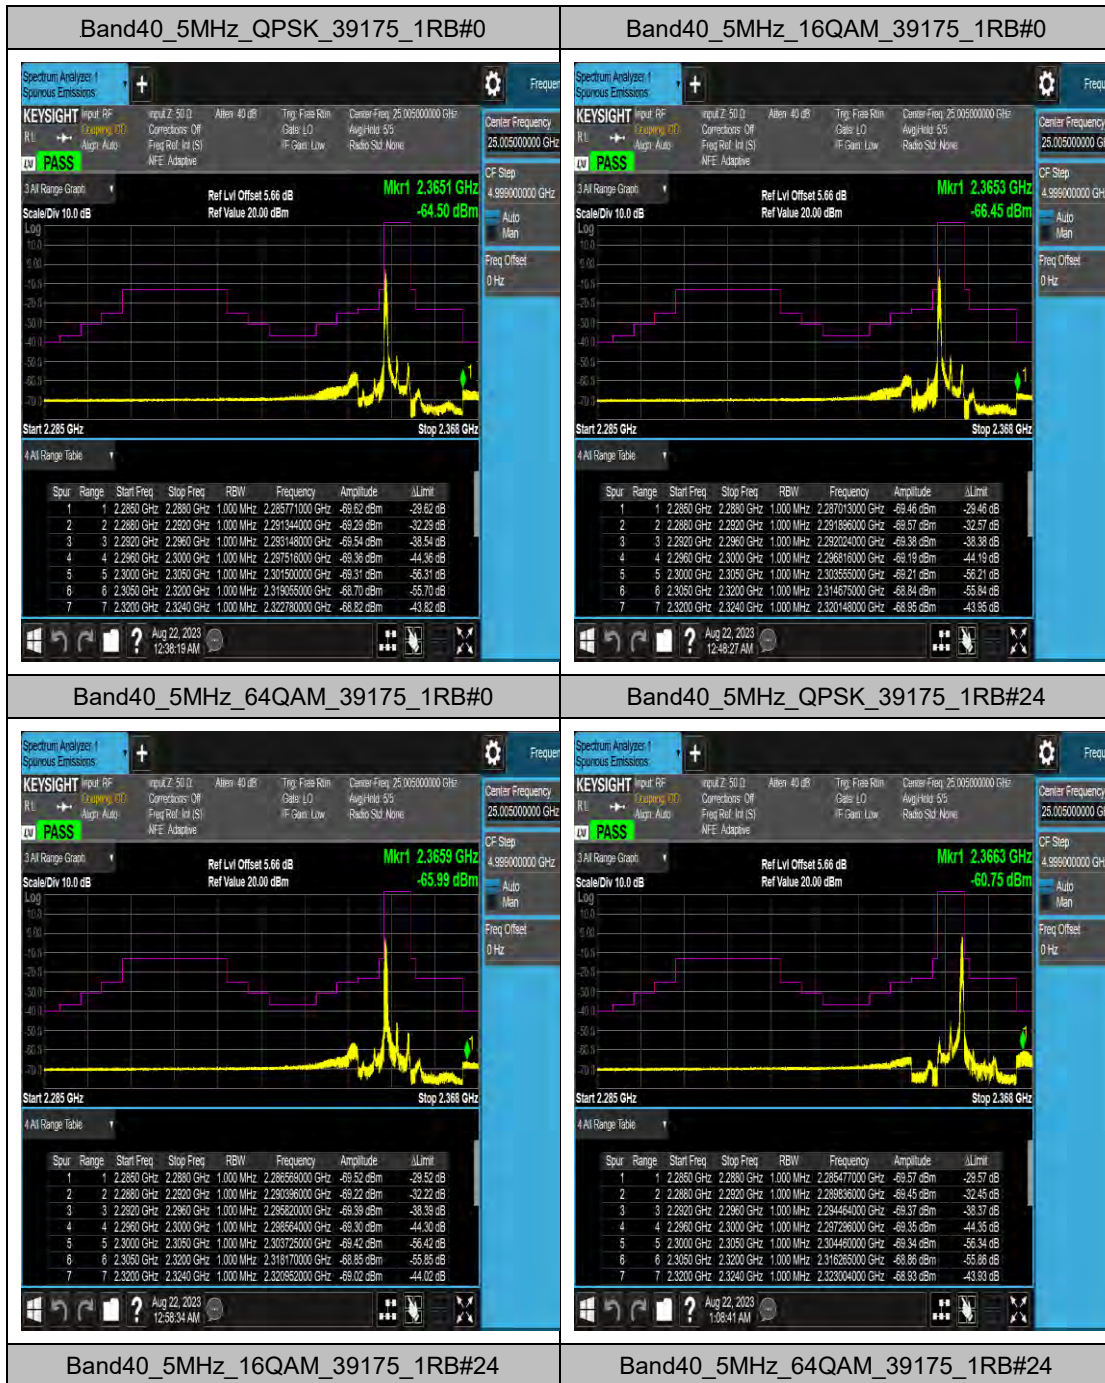

Band40\_10MHz\_16QAM\_38750\_1RB#49

LTE Band 40(2350-2360) Test Graphs

Band40\_10MHz\_16QAM\_39200\_1RB#49

Band40\_10MHz\_64QAM\_39200\_1RB#49

Band40\_10MHz\_QPSK\_39200\_50RB#0

Band40\_10MHz\_16QAM\_39200\_50RB#0

LTE Band 41 Test Graphs

### LTE Band 42(3450-3550) Test Graphs