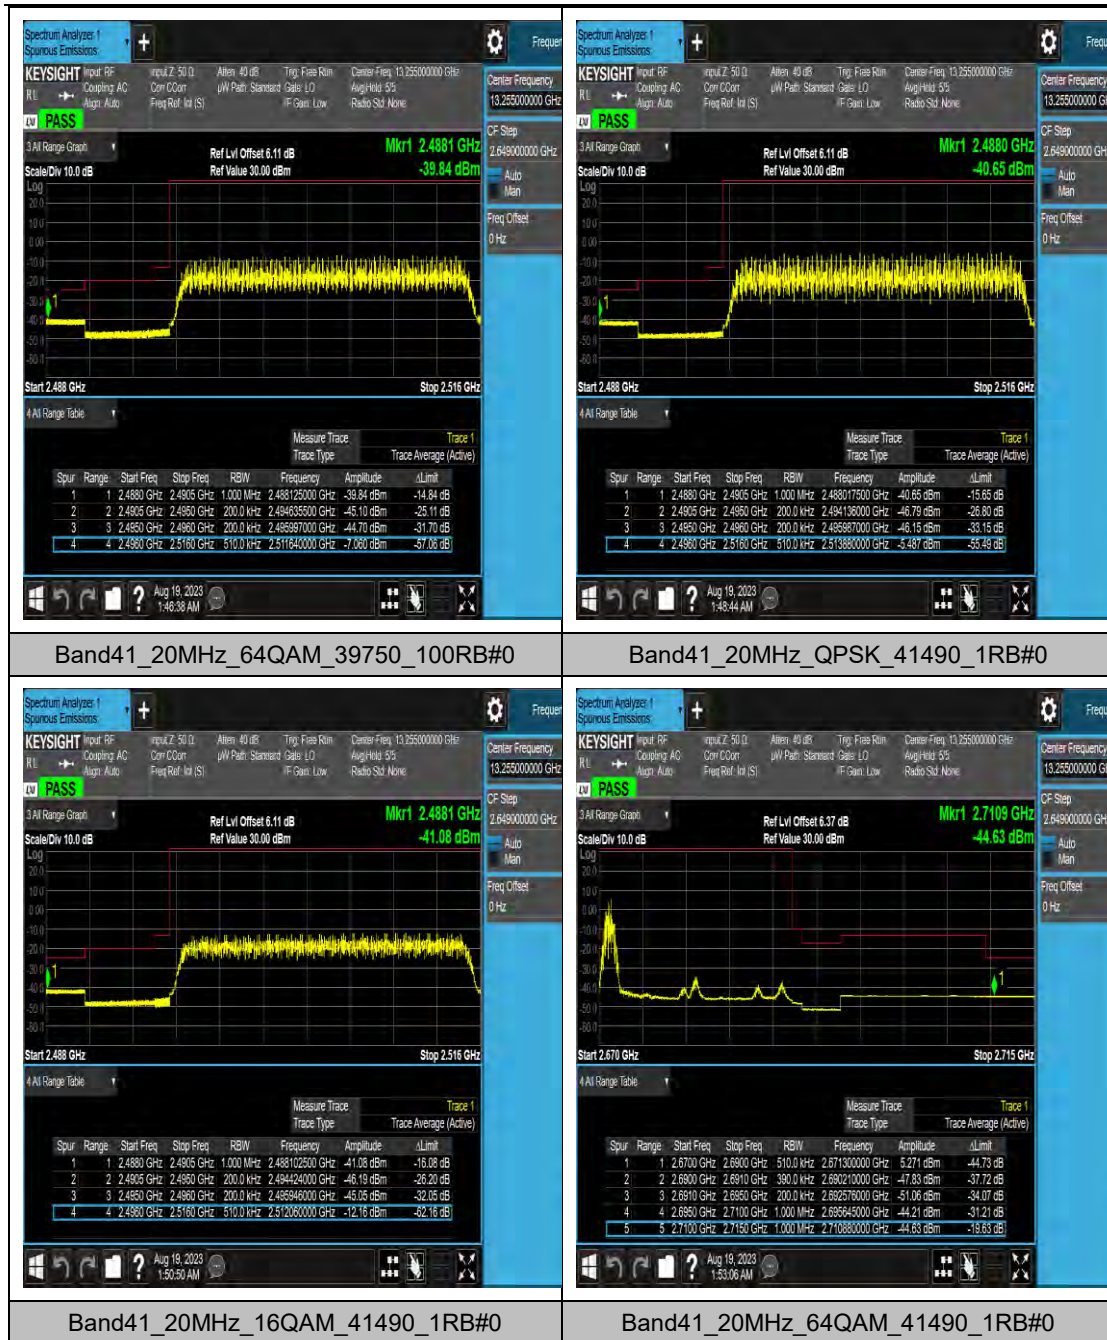

LTE Band 41 Test Graphs

### LTE Band 42(3450-3550) Test Graphs