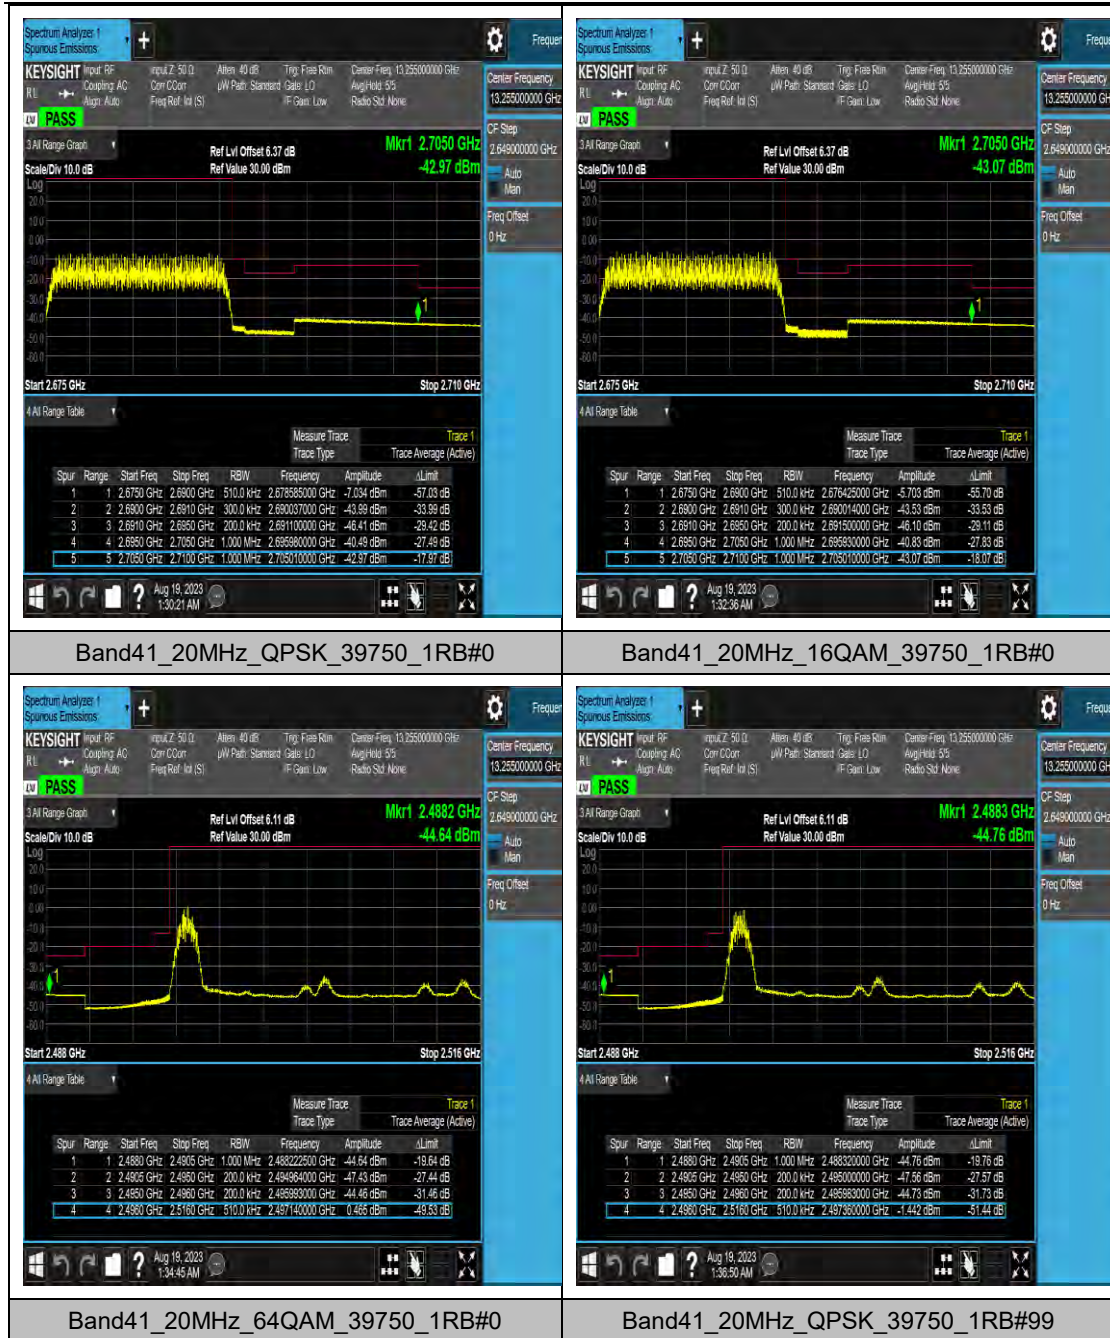

LTE Band 41 Test Graphs

### LTE Band 42(3450-3550) Test Graphs