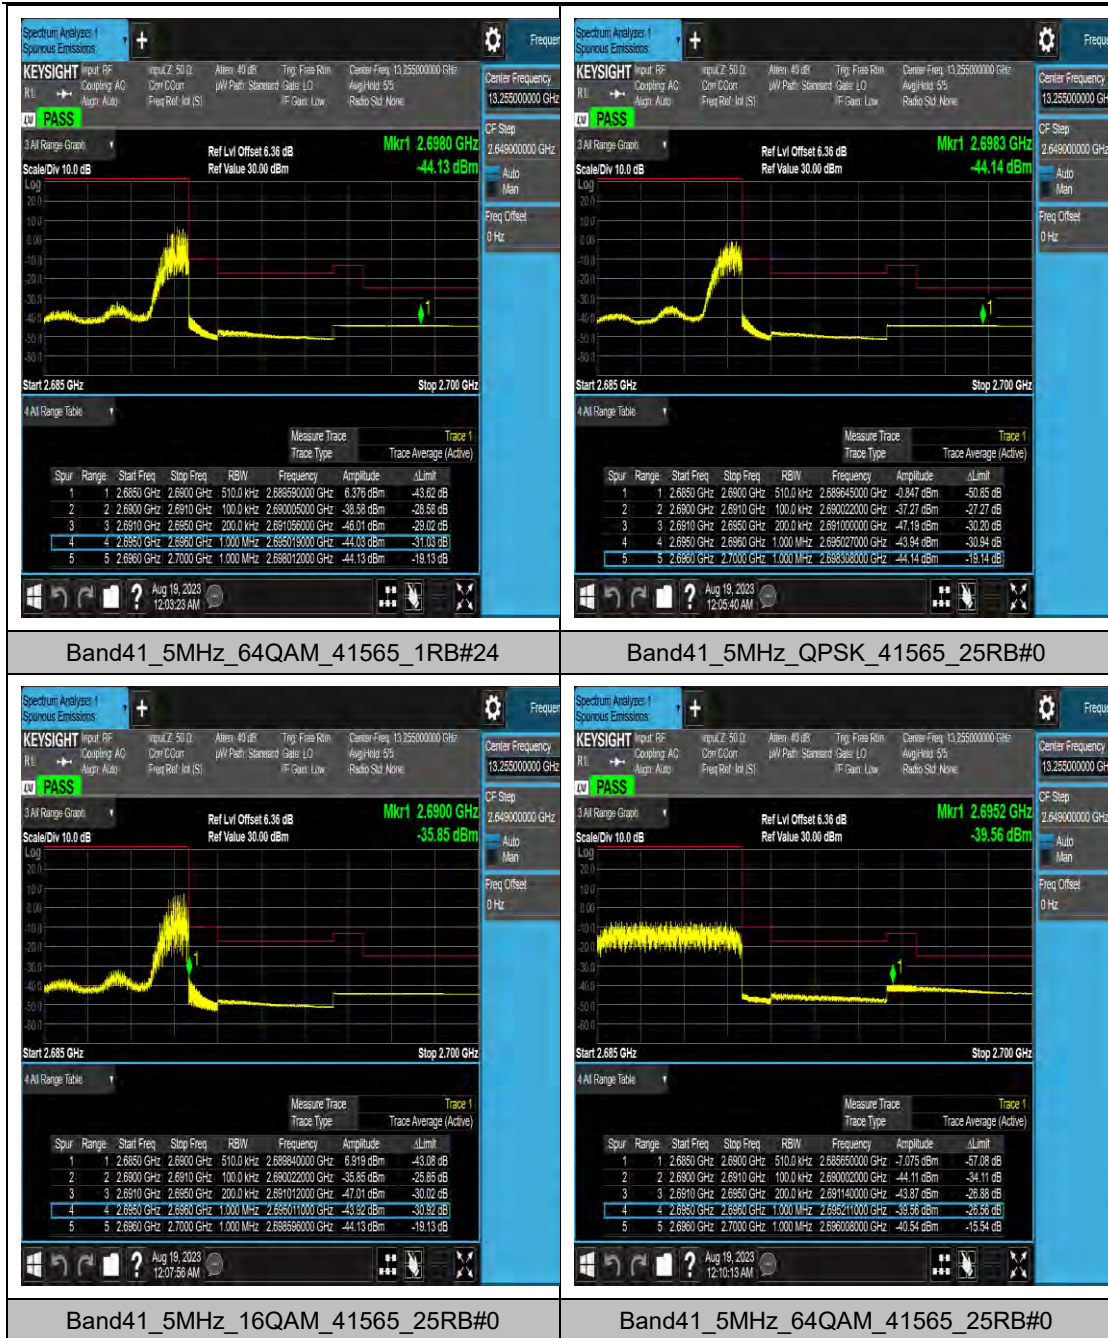

Band40\_10MHz\_16QAM\_38750\_1RB#49

LTE Band 40(2350-2360) Test Graphs

Band40\_10MHz\_16QAM\_39200\_1RB#49

Band40\_10MHz\_64QAM\_39200\_1RB#49

Band40\_10MHz\_QPSK\_39200\_50RB#0

Band40\_10MHz\_16QAM\_39200\_50RB#0

LTE Band 41 Test Graphs

### LTE Band 42(3450-3550) Test Graphs