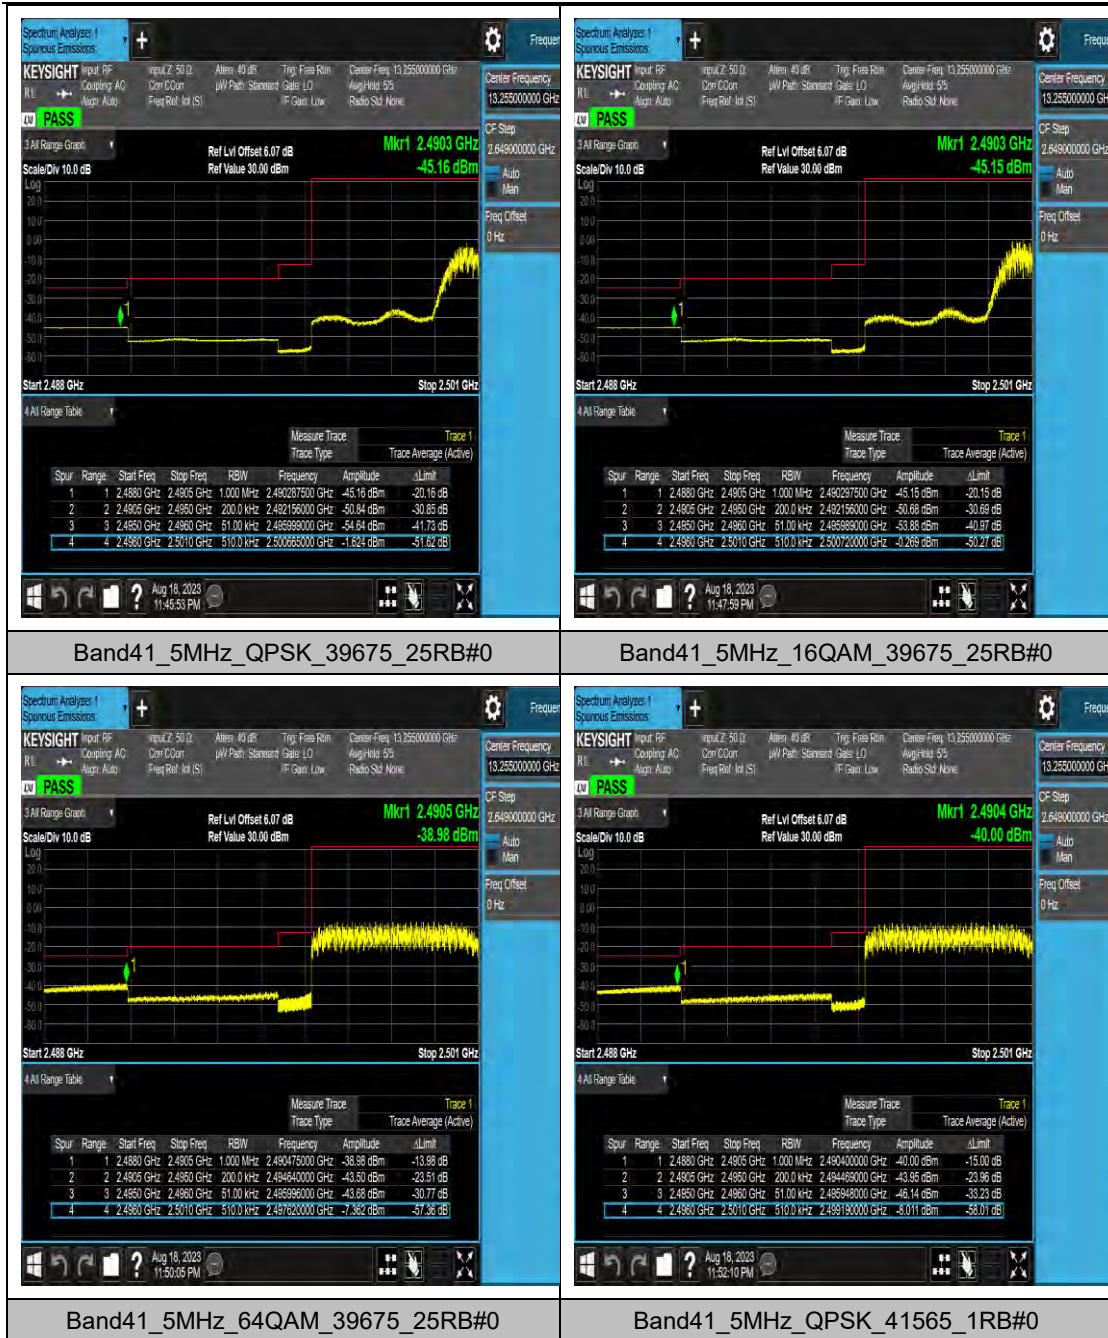

Band40\_10MHz\_16QAM\_38750\_1RB#49

LTE Band 40(2350-2360) Test Graphs

Band40\_10MHz\_16QAM\_39200\_1RB#49

Band40\_10MHz\_64QAM\_39200\_1RB#49

Band40\_10MHz\_QPSK\_39200\_50RB#0

Band40\_10MHz\_16QAM\_39200\_50RB#0

LTE Band 41 Test Graphs

### LTE Band 42(3450-3550) Test Graphs