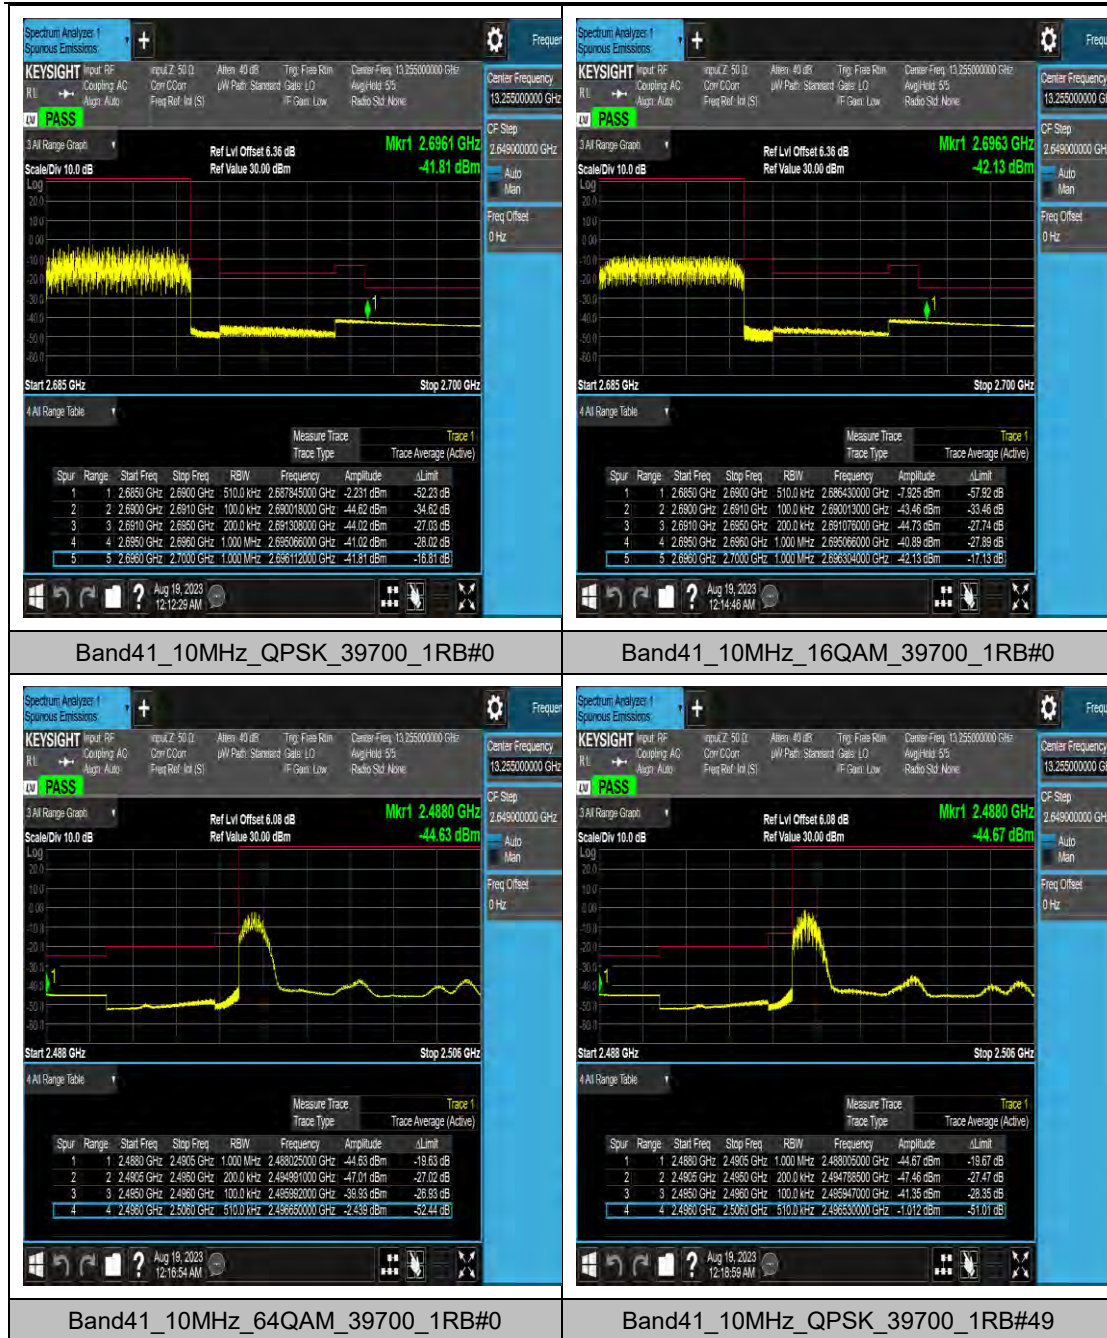

Band40\_10MHz\_16QAM\_38750\_1RB#49

LTE Band 40(2350-2360) Test Graphs

Band40\_10MHz\_16QAM\_39200\_1RB#49

Band40\_10MHz\_64QAM\_39200\_1RB#49

Band40\_10MHz\_QPSK\_39200\_50RB#0

Band40\_10MHz\_16QAM\_39200\_50RB#0

LTE Band 41 Test Graphs

### LTE Band 42(3450-3550) Test Graphs