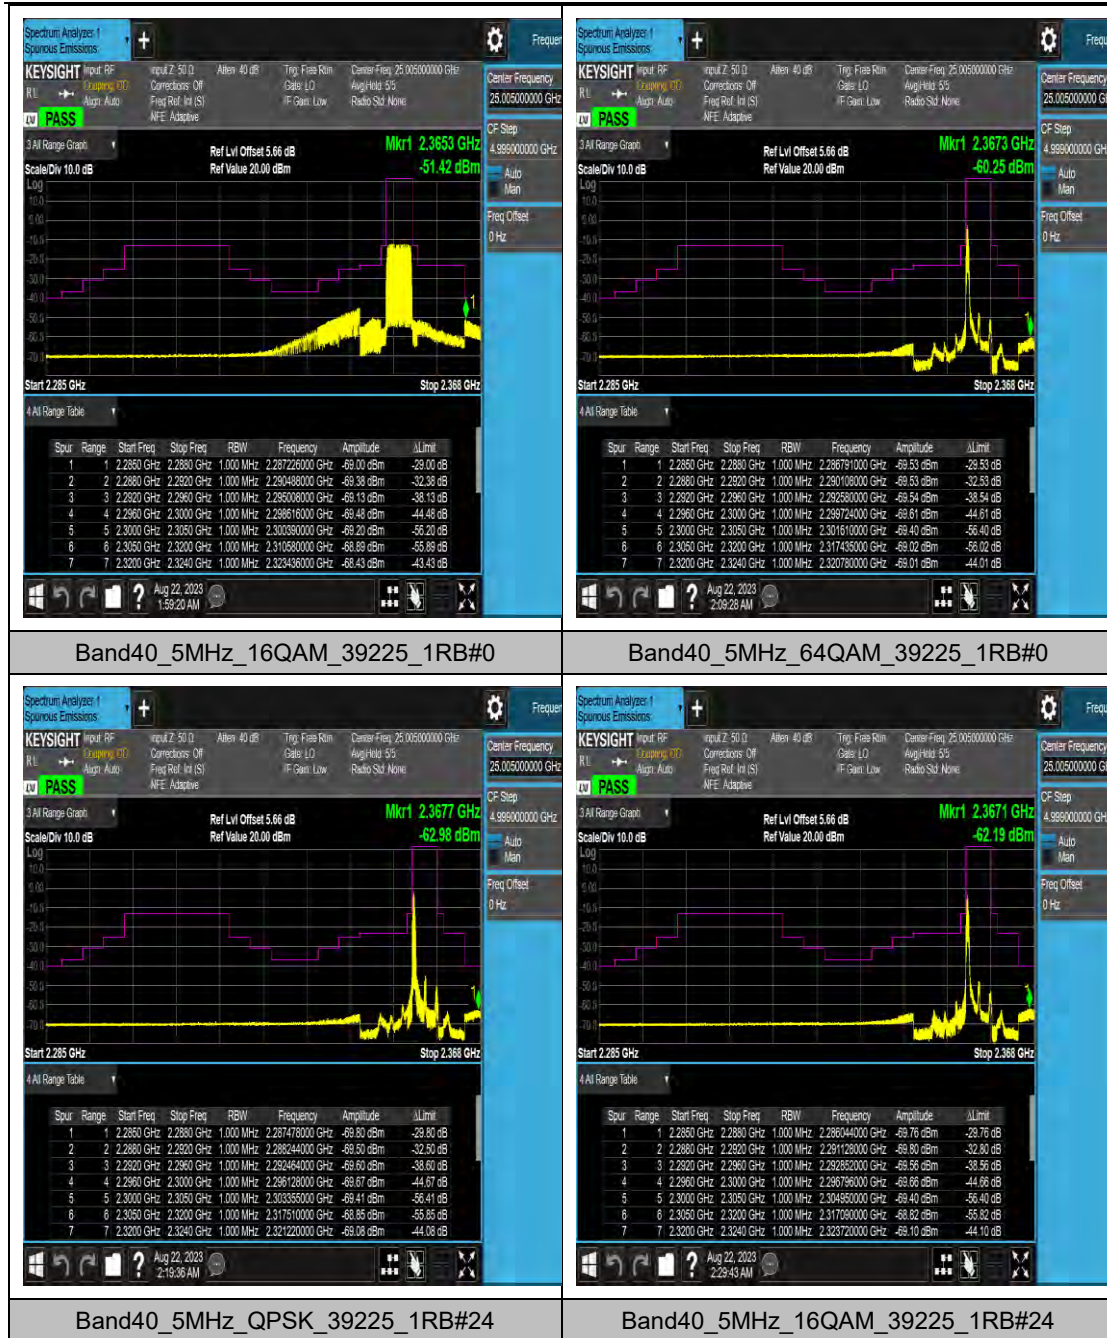

Band40\_10MHz\_16QAM\_38750\_1RB#49

LTE Band 40(2350-2360) Test Graphs

Band40\_10MHz\_16QAM\_39200\_1RB#49

Band40\_10MHz\_64QAM\_39200\_1RB#49

Band40\_10MHz\_QPSK\_39200\_50RB#0

Band40\_10MHz\_16QAM\_39200\_50RB#0

LTE Band 41 Test Graphs

### LTE Band 42(3450-3550) Test Graphs