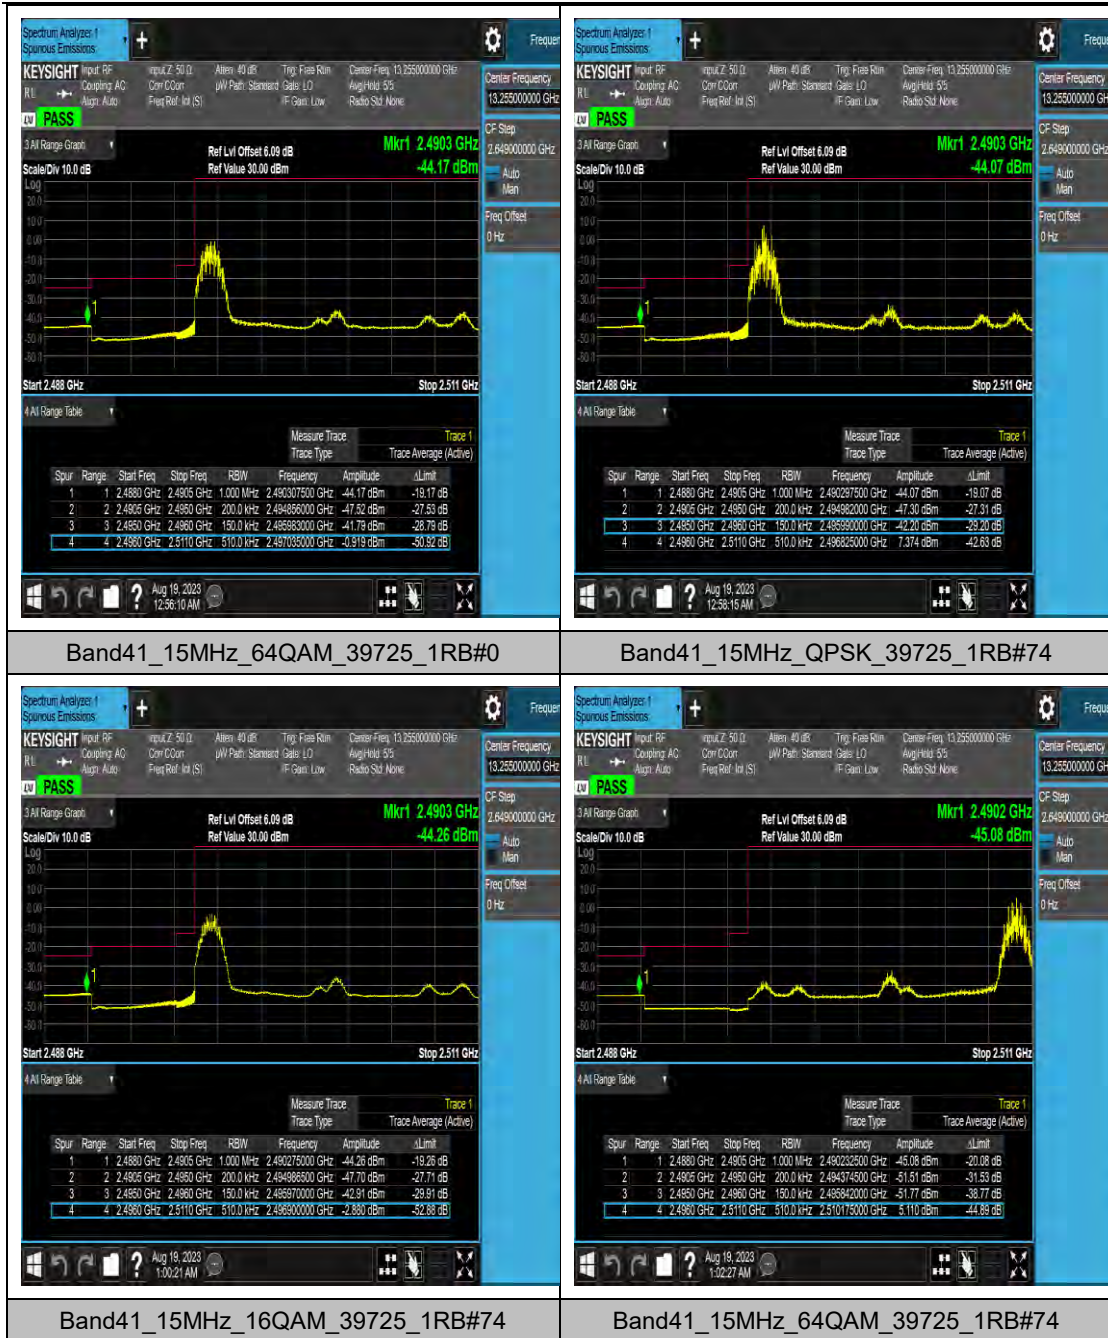

LTE Band 41 Test Graphs

### LTE Band 42(3450-3550) Test Graphs