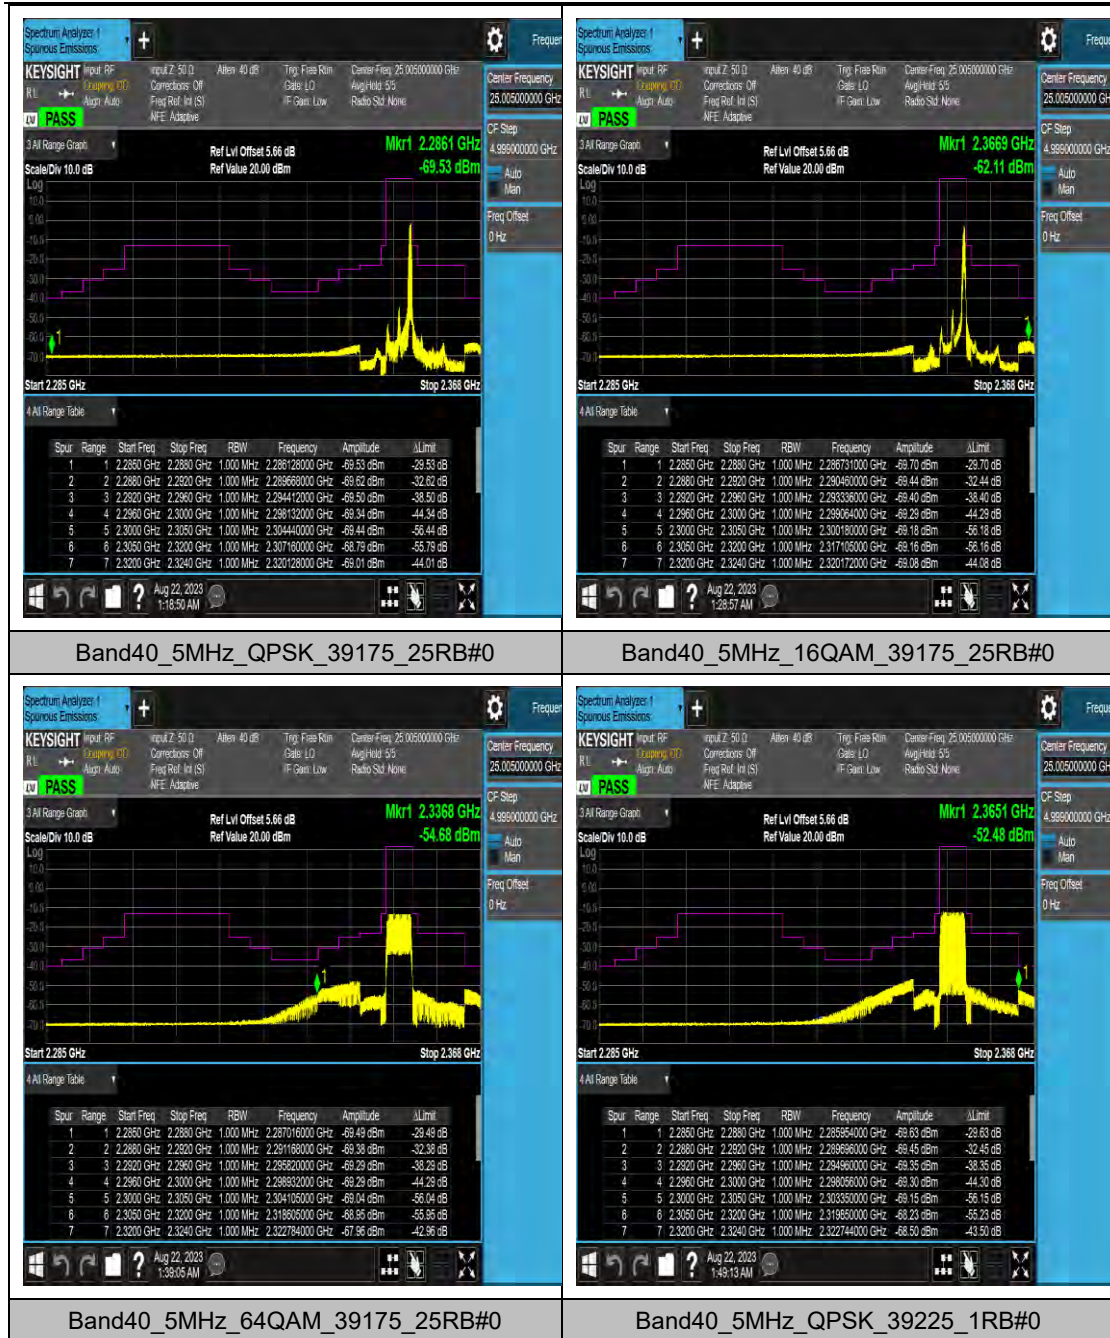

Band40\_10MHz\_16QAM\_38750\_1RB#49

LTE Band 40(2350-2360) Test Graphs

Band40\_10MHz\_16QAM\_39200\_1RB#49

Band40\_10MHz\_64QAM\_39200\_1RB#49

Band40\_10MHz\_QPSK\_39200\_50RB#0

Band40\_10MHz\_16QAM\_39200\_50RB#0

LTE Band 41 Test Graphs

### LTE Band 42(3450-3550) Test Graphs