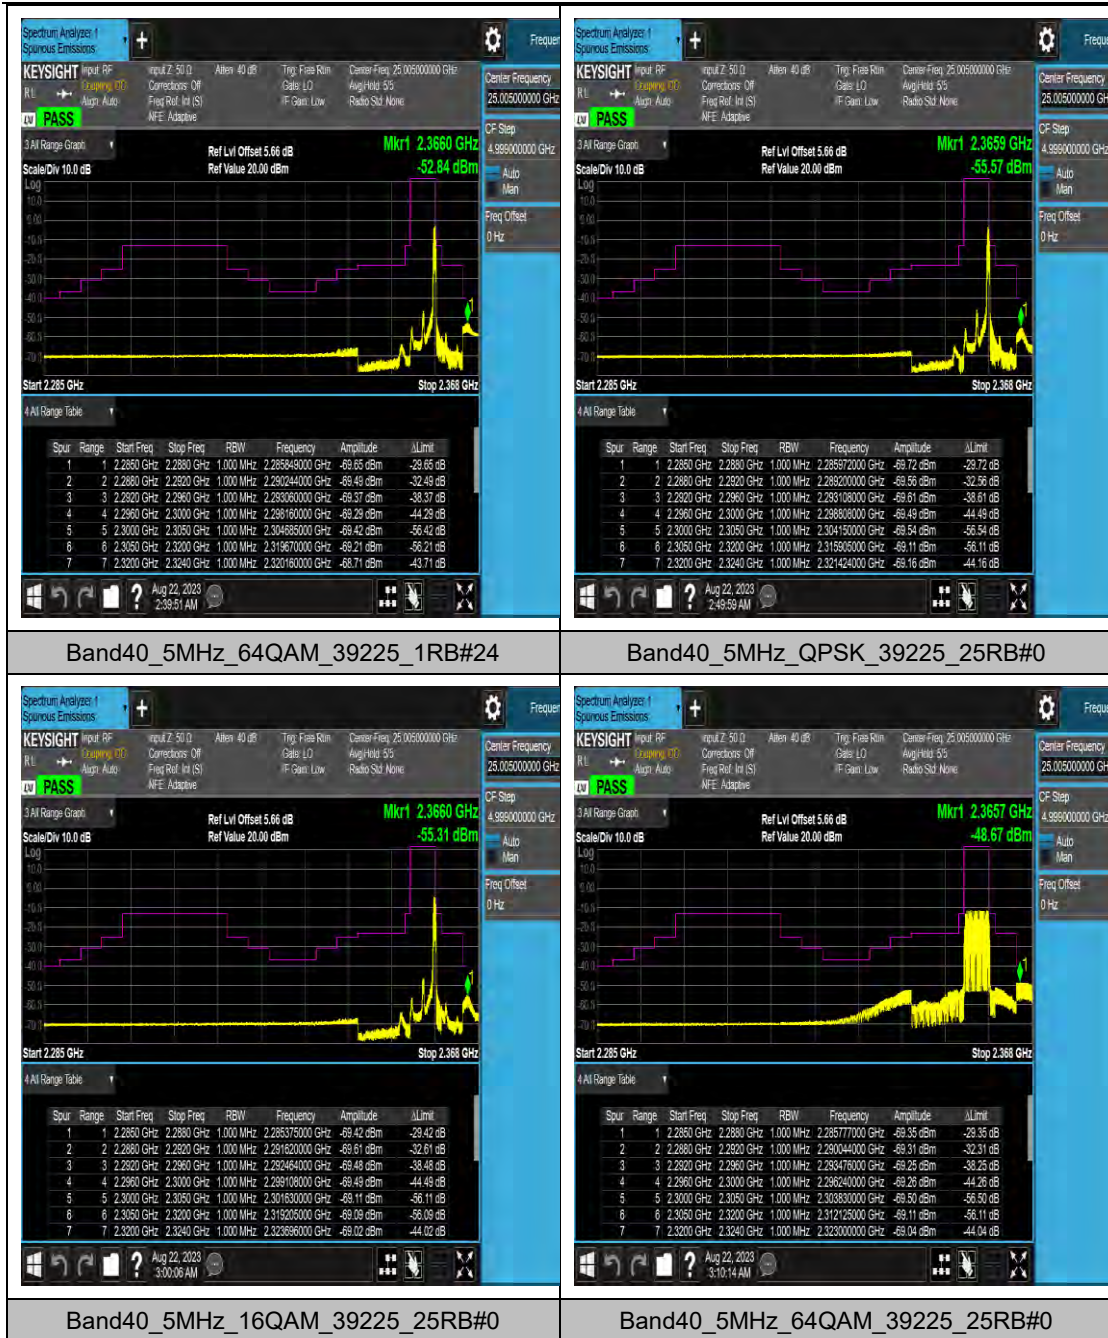

Band40\_10MHz\_16QAM\_38750\_1RB#49

LTE Band 40(2350-2360) Test Graphs

Band40\_10MHz\_16QAM\_39200\_1RB#49

Band40\_10MHz\_64QAM\_39200\_1RB#49

Band40\_10MHz\_QPSK\_39200\_50RB#0

Band40\_10MHz\_16QAM\_39200\_50RB#0

LTE Band 41 Test Graphs

### LTE Band 42(3450-3550) Test Graphs