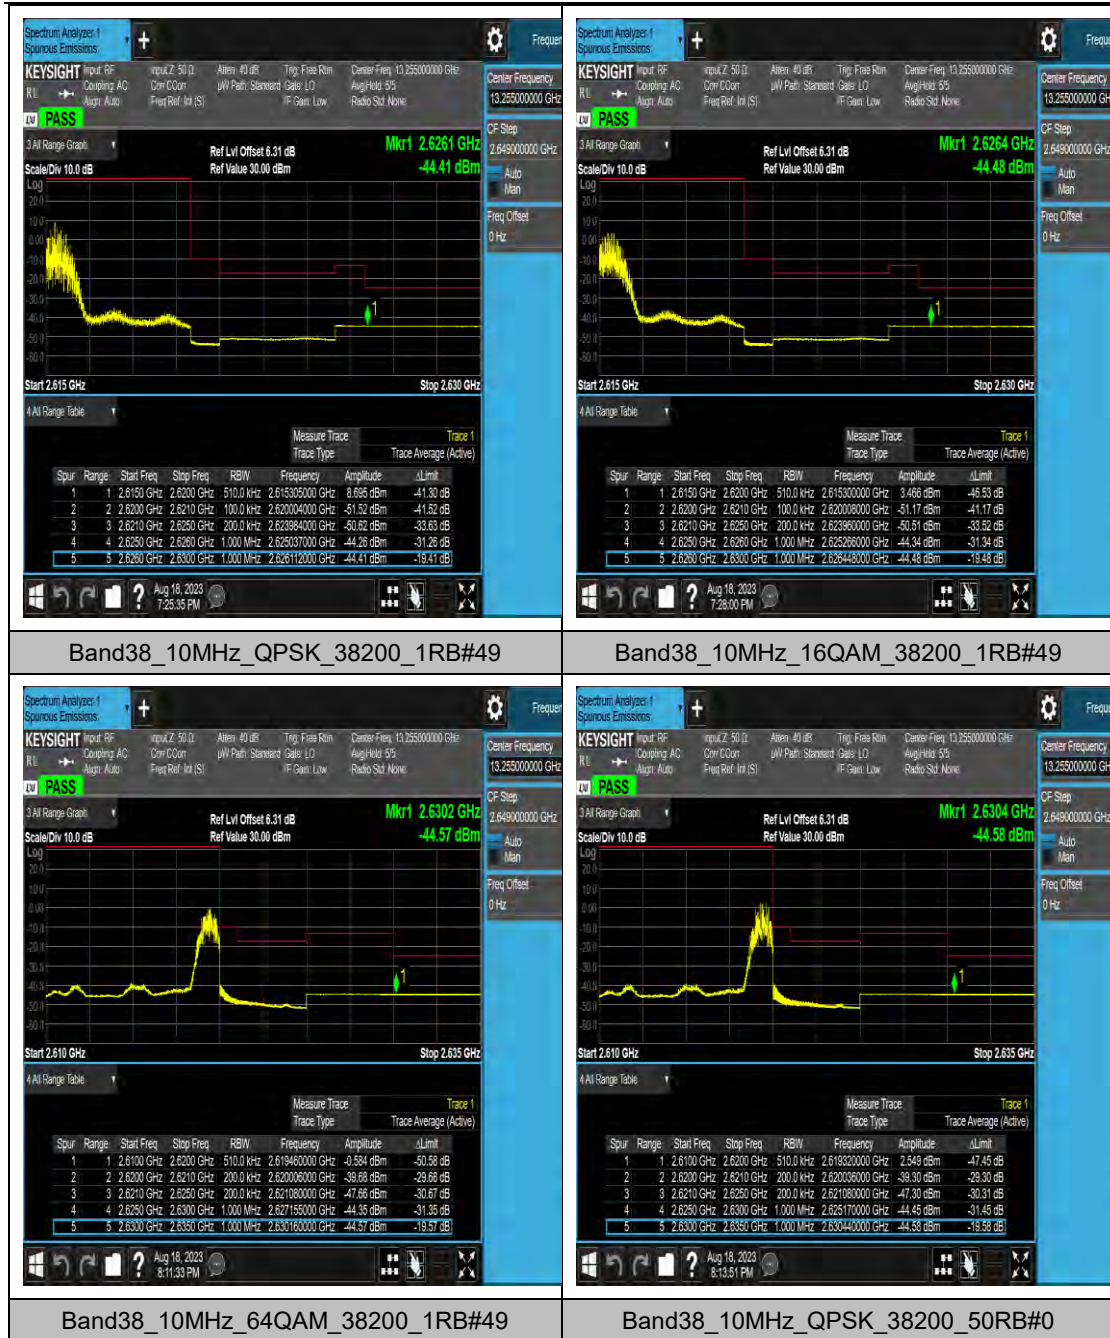

Band26_10MHz_QPSK_26990_1RB#49

Band26_10MHz_16QAM_26990_1RB#49

Band26_10MHz_64QAM_26990_1RB#49

Band26_10MHz_QPSK_26990_50RB#0

LTE Band 30 Test Graphs

LTE Band 38 Test Graphs

LTE Band 40(2305-2315) Test Graphs