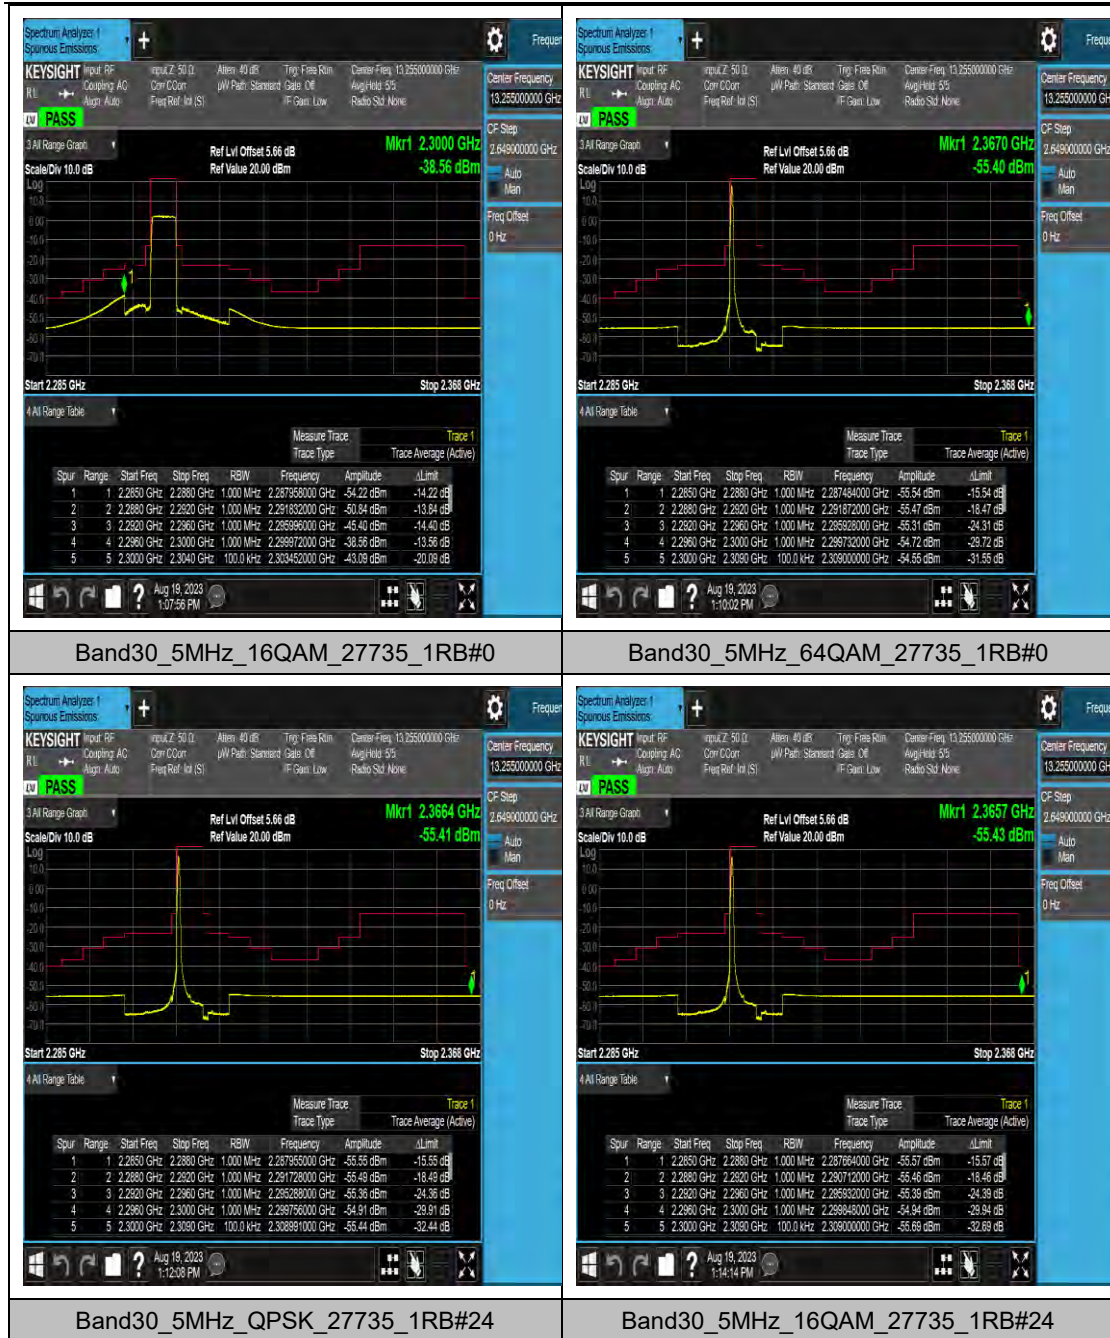

Band26_10MHz_QPSK_26990_1RB#49

Band26_10MHz_16QAM_26990_1RB#49

Band26_10MHz_64QAM_26990_1RB#49

Band26_10MHz_QPSK_26990_50RB#0

LTE Band 30 Test Graphs

LTE Band 38 Test Graphs

LTE Band 40(2305-2315) Test Graphs