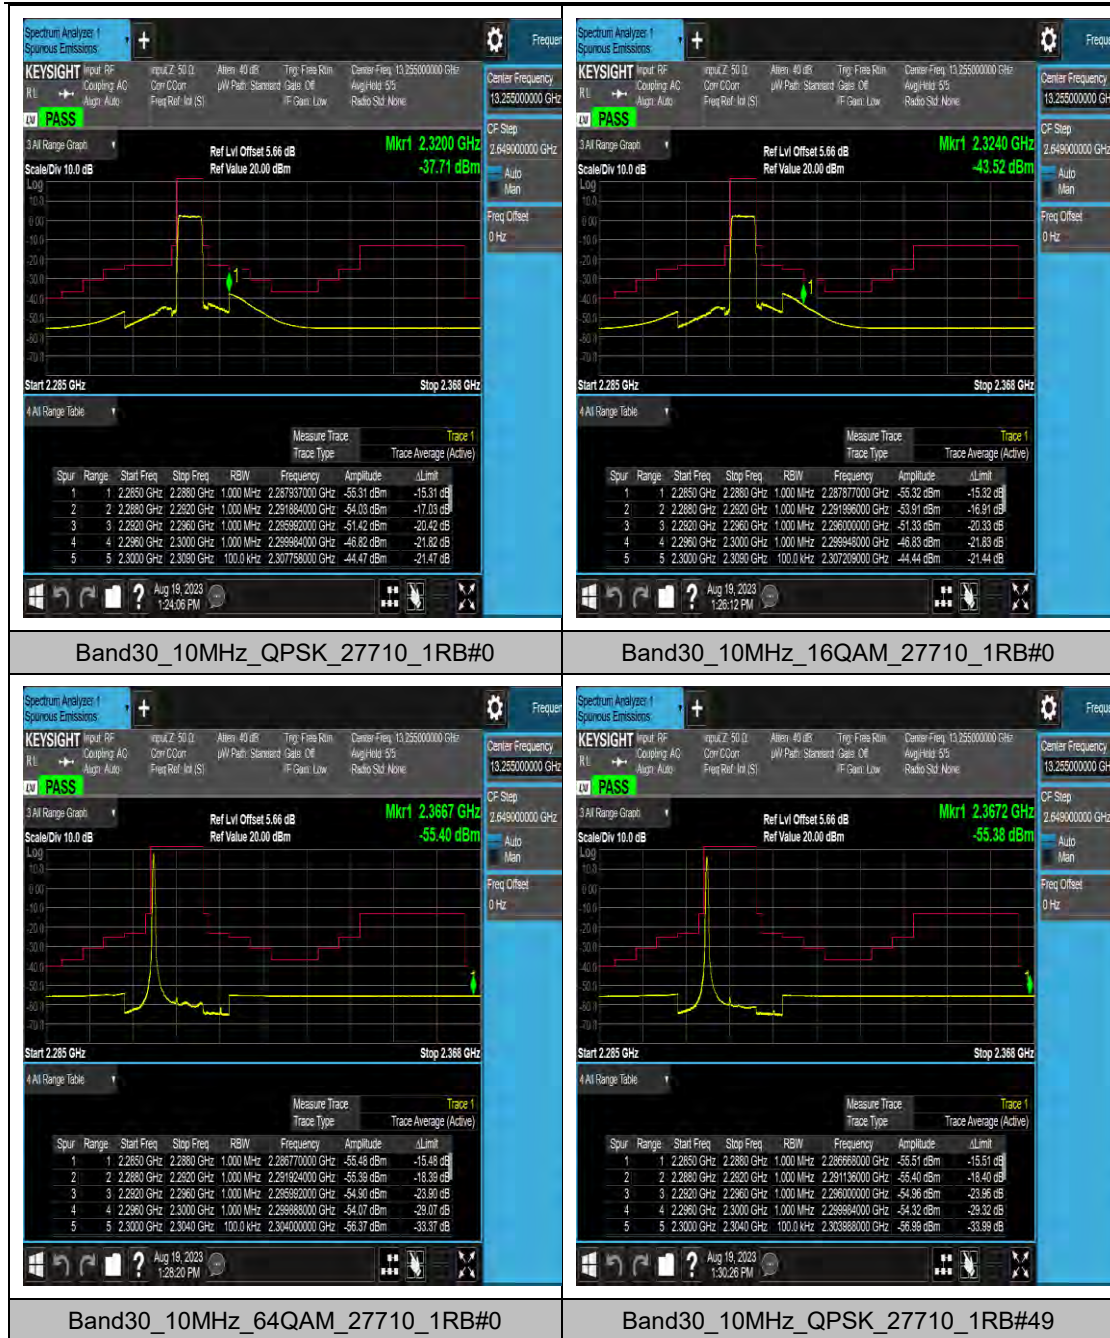

Band26_10MHz_QPSK_26990_1RB#49

Band26_10MHz_16QAM_26990_1RB#49

Band26_10MHz_64QAM_26990_1RB#49

Band26_10MHz_QPSK_26990_50RB#0

LTE Band 30 Test Graphs

LTE Band 38 Test Graphs

LTE Band 40(2305-2315) Test Graphs