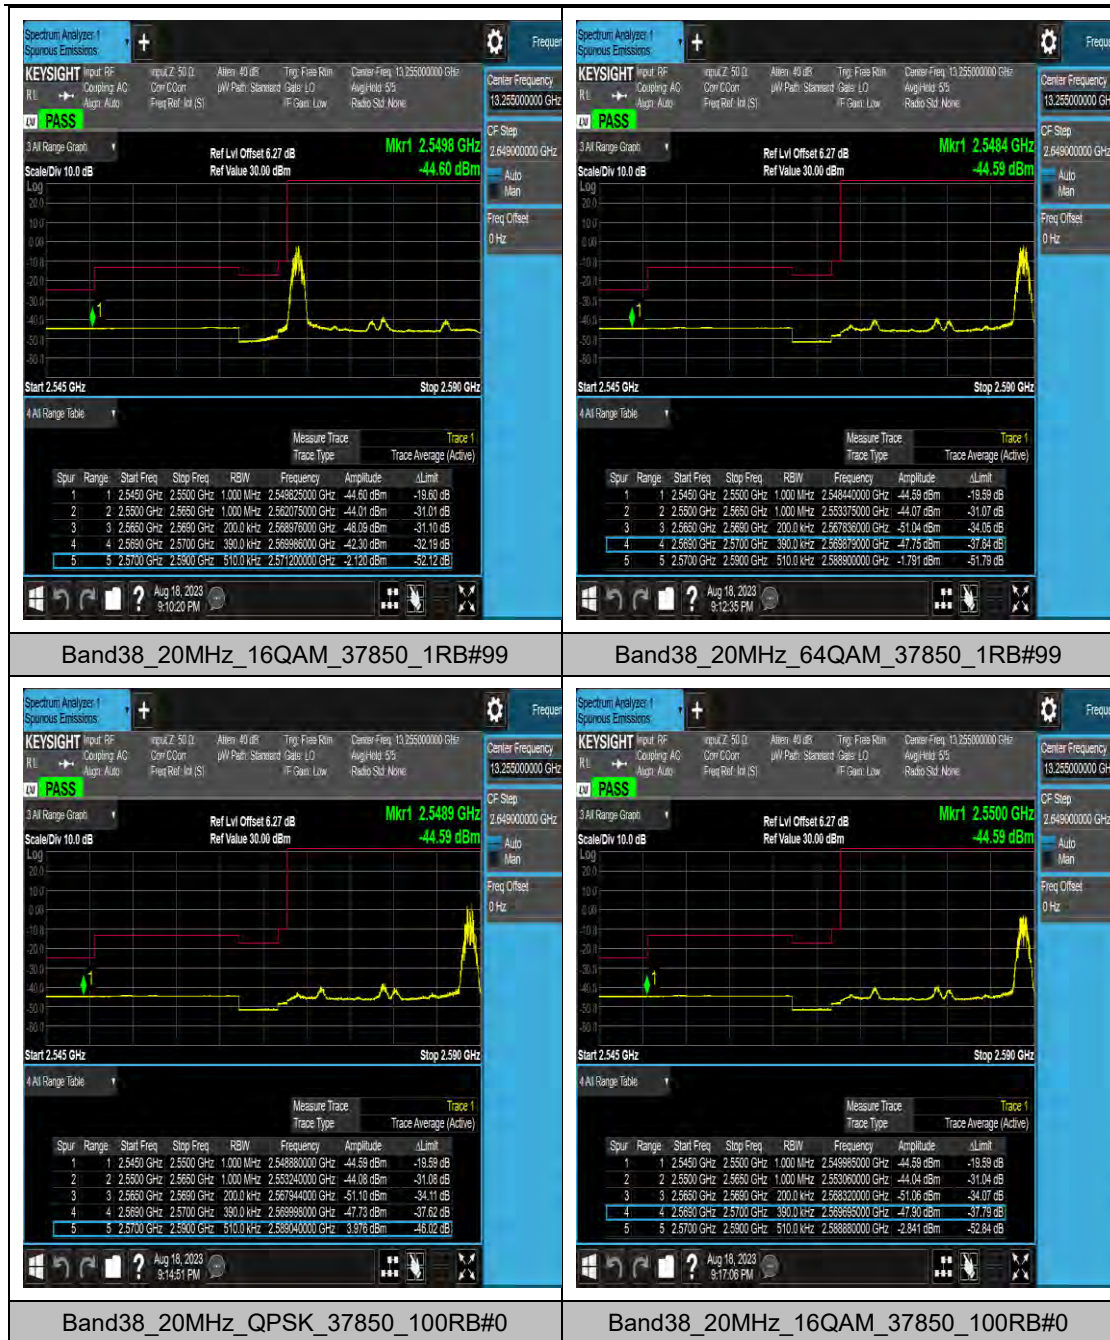

Band26_10MHz_QPSK_26990_1RB#49

Band26_10MHz_16QAM_26990_1RB#49

Band26_10MHz_64QAM_26990_1RB#49

Band26_10MHz_QPSK_26990_50RB#0

LTE Band 30 Test Graphs

LTE Band 38 Test Graphs

LTE Band 40(2305-2315) Test Graphs