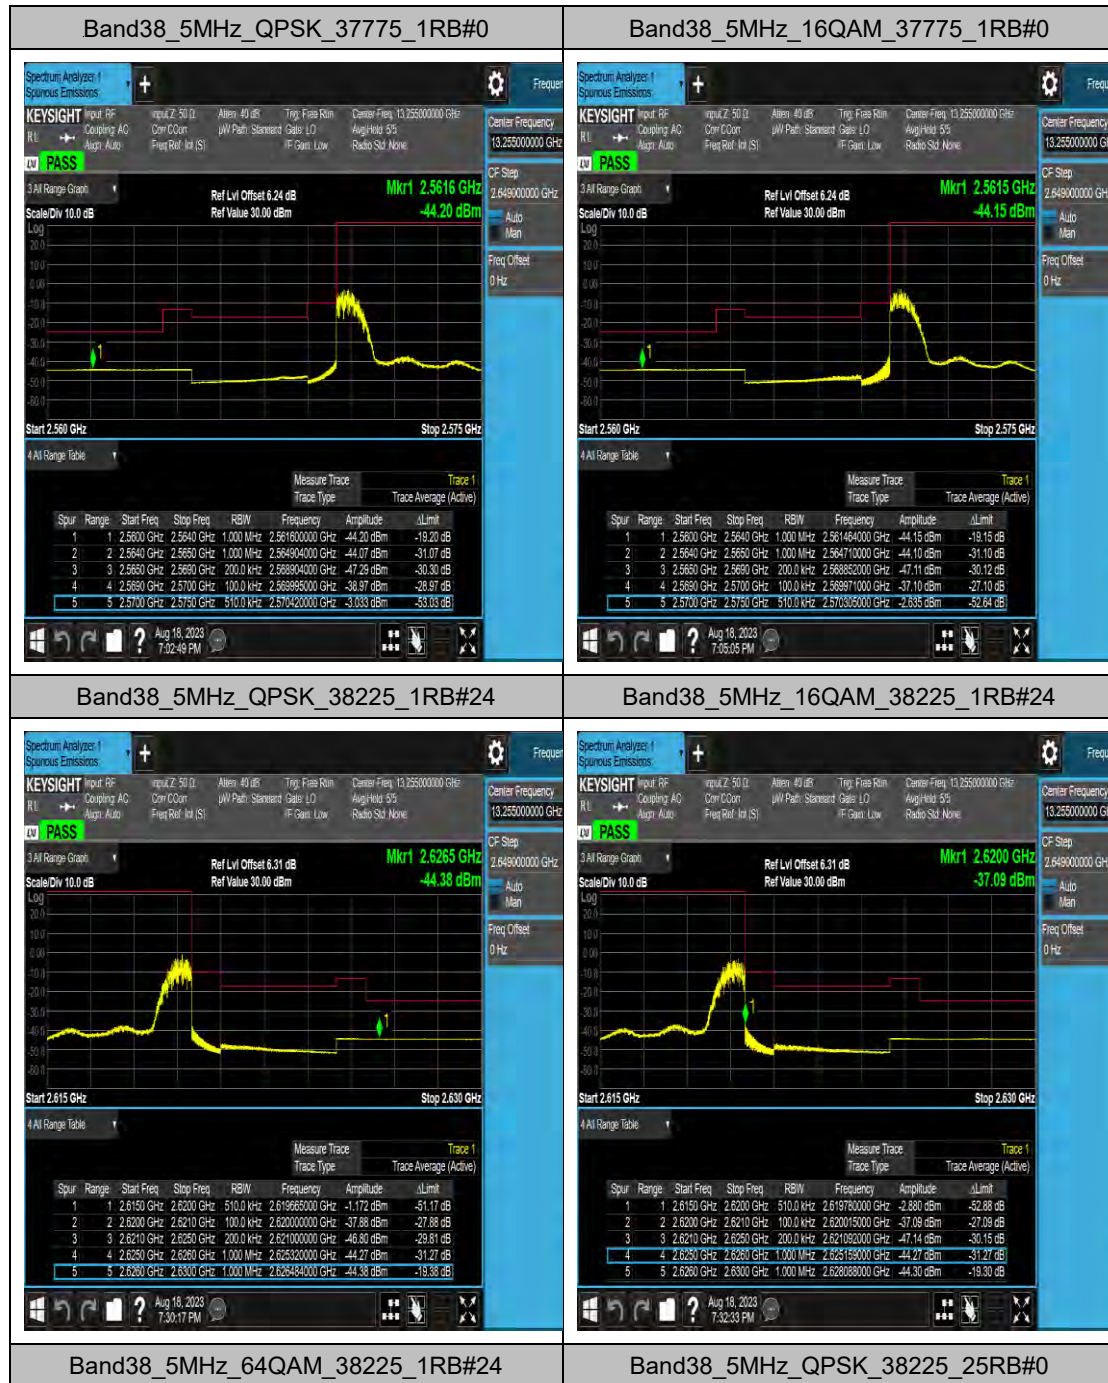

Band26_10MHz_QPSK_26990_1RB#49

Band26_10MHz_16QAM_26990_1RB#49

Band26_10MHz_64QAM_26990_1RB#49

Band26_10MHz_QPSK_26990_50RB#0

LTE Band 30 Test Graphs

LTE Band 38 Test Graphs

LTE Band 40(2305-2315) Test Graphs