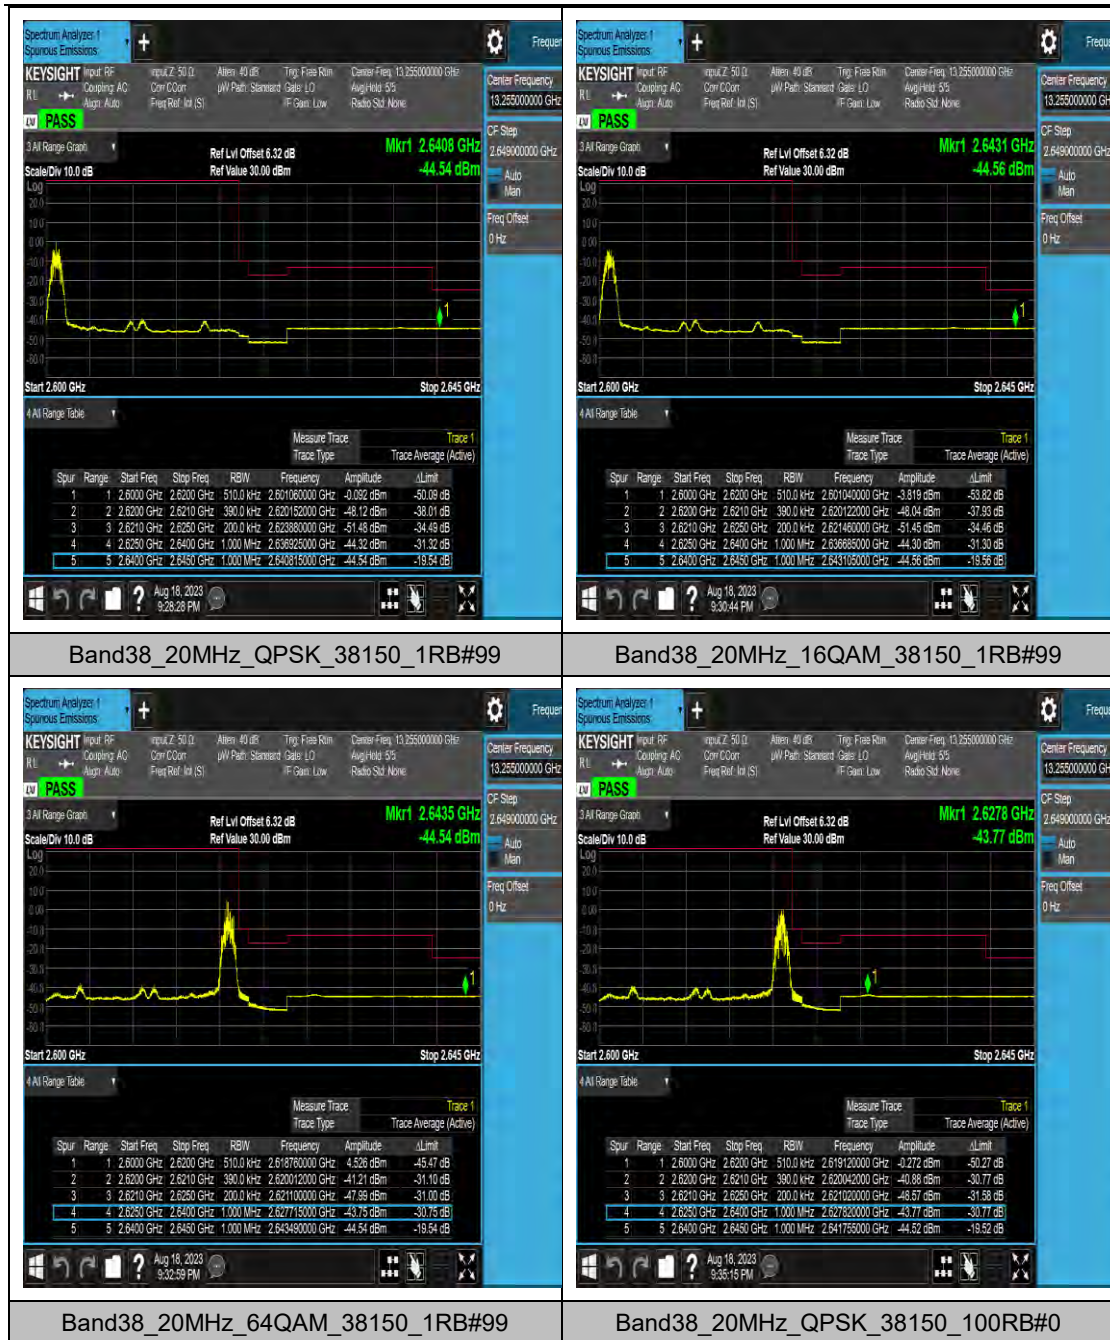

Band26_10MHz_QPSK_26990_1RB#49

Band26_10MHz_16QAM_26990_1RB#49

Band26_10MHz_64QAM_26990_1RB#49

Band26_10MHz_QPSK_26990_50RB#0

LTE Band 30 Test Graphs

LTE Band 38 Test Graphs

LTE Band 40(2305-2315) Test Graphs