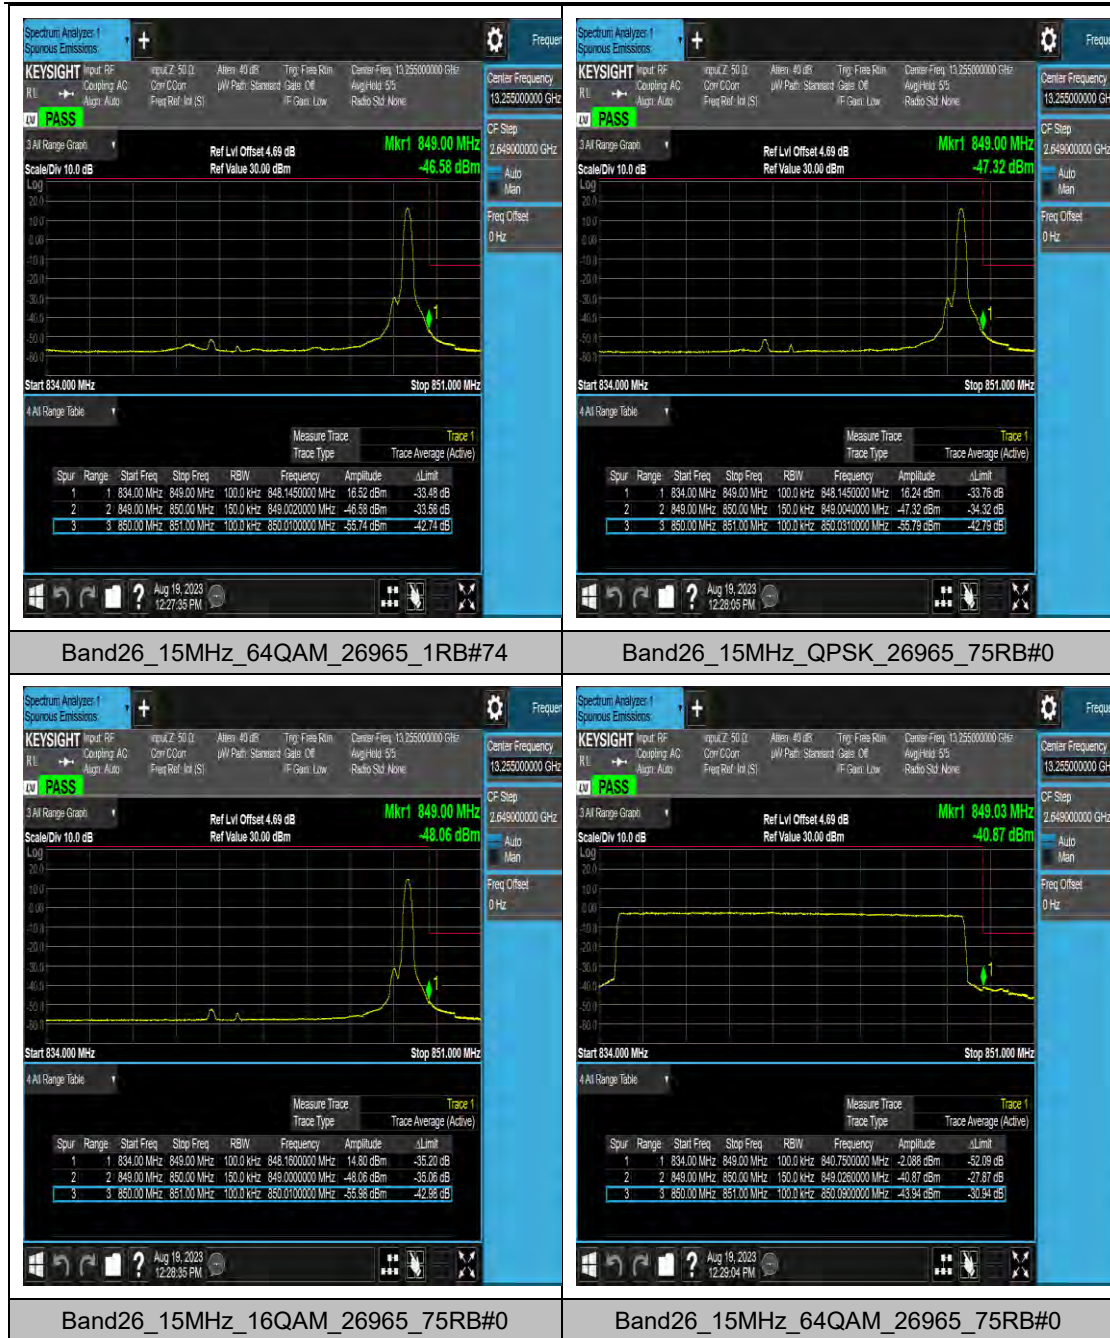

Band26_10MHz_QPSK_26990_1RB#49

Band26_10MHz_16QAM_26990_1RB#49

Band26_10MHz_64QAM_26990_1RB#49

Band26_10MHz_QPSK_26990_50RB#0

LTE Band 30 Test Graphs

LTE Band 38 Test Graphs

LTE Band 40(2305-2315) Test Graphs