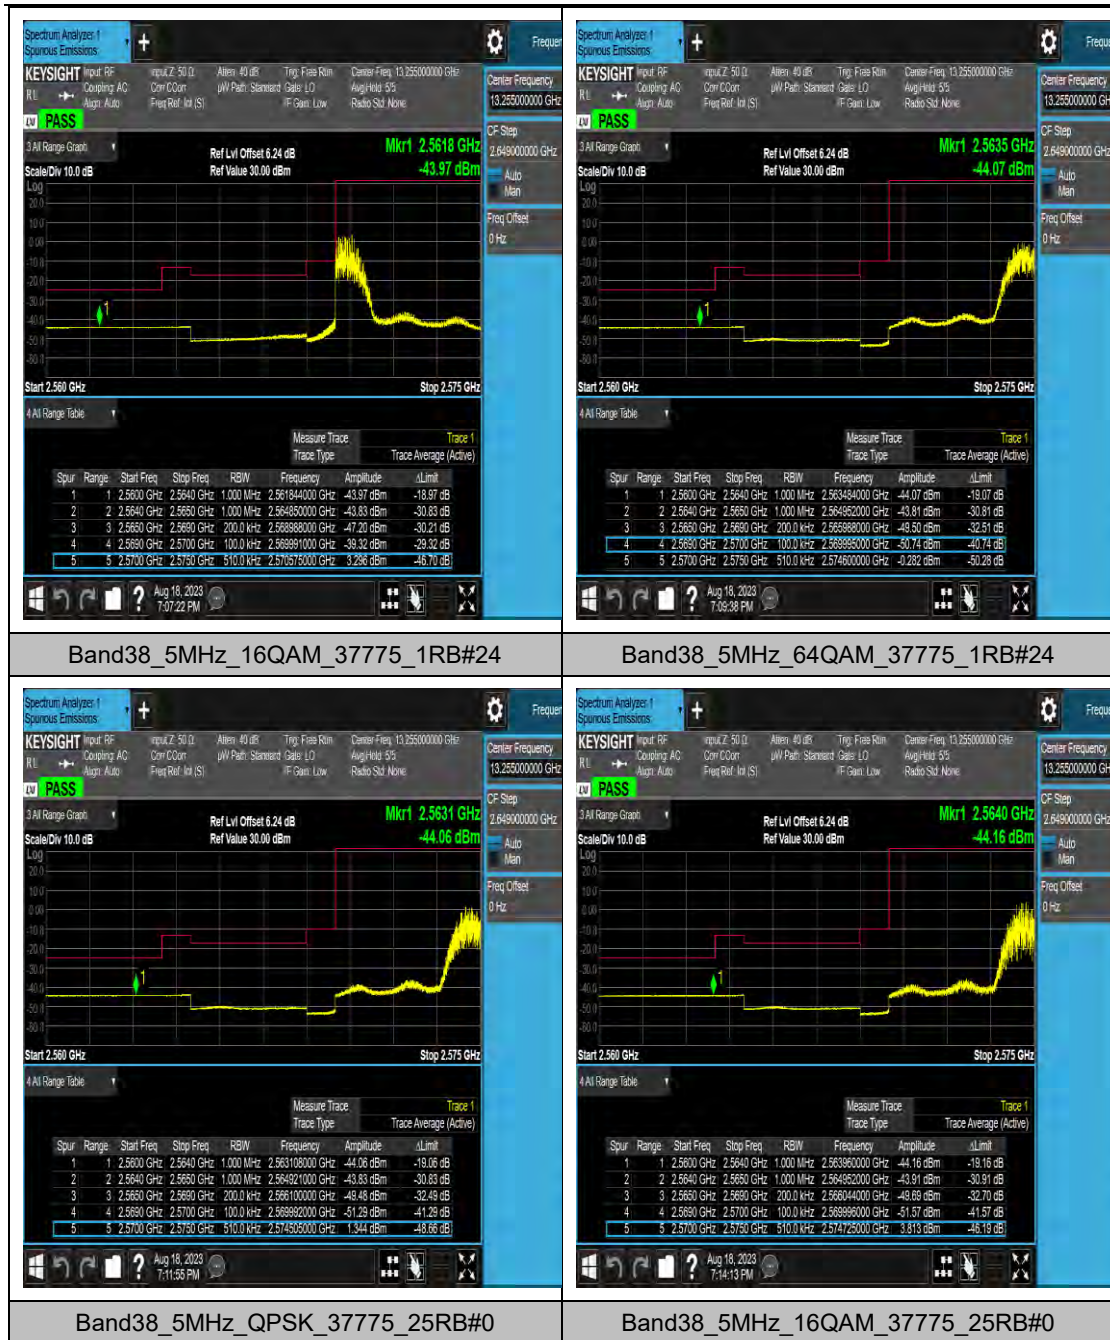

Band26_10MHz_QPSK_26990_1RB#49

Band26_10MHz_16QAM_26990_1RB#49

Band26_10MHz_64QAM_26990_1RB#49

Band26_10MHz_QPSK_26990_50RB#0

LTE Band 30 Test Graphs

LTE Band 38 Test Graphs

LTE Band 40(2305-2315) Test Graphs