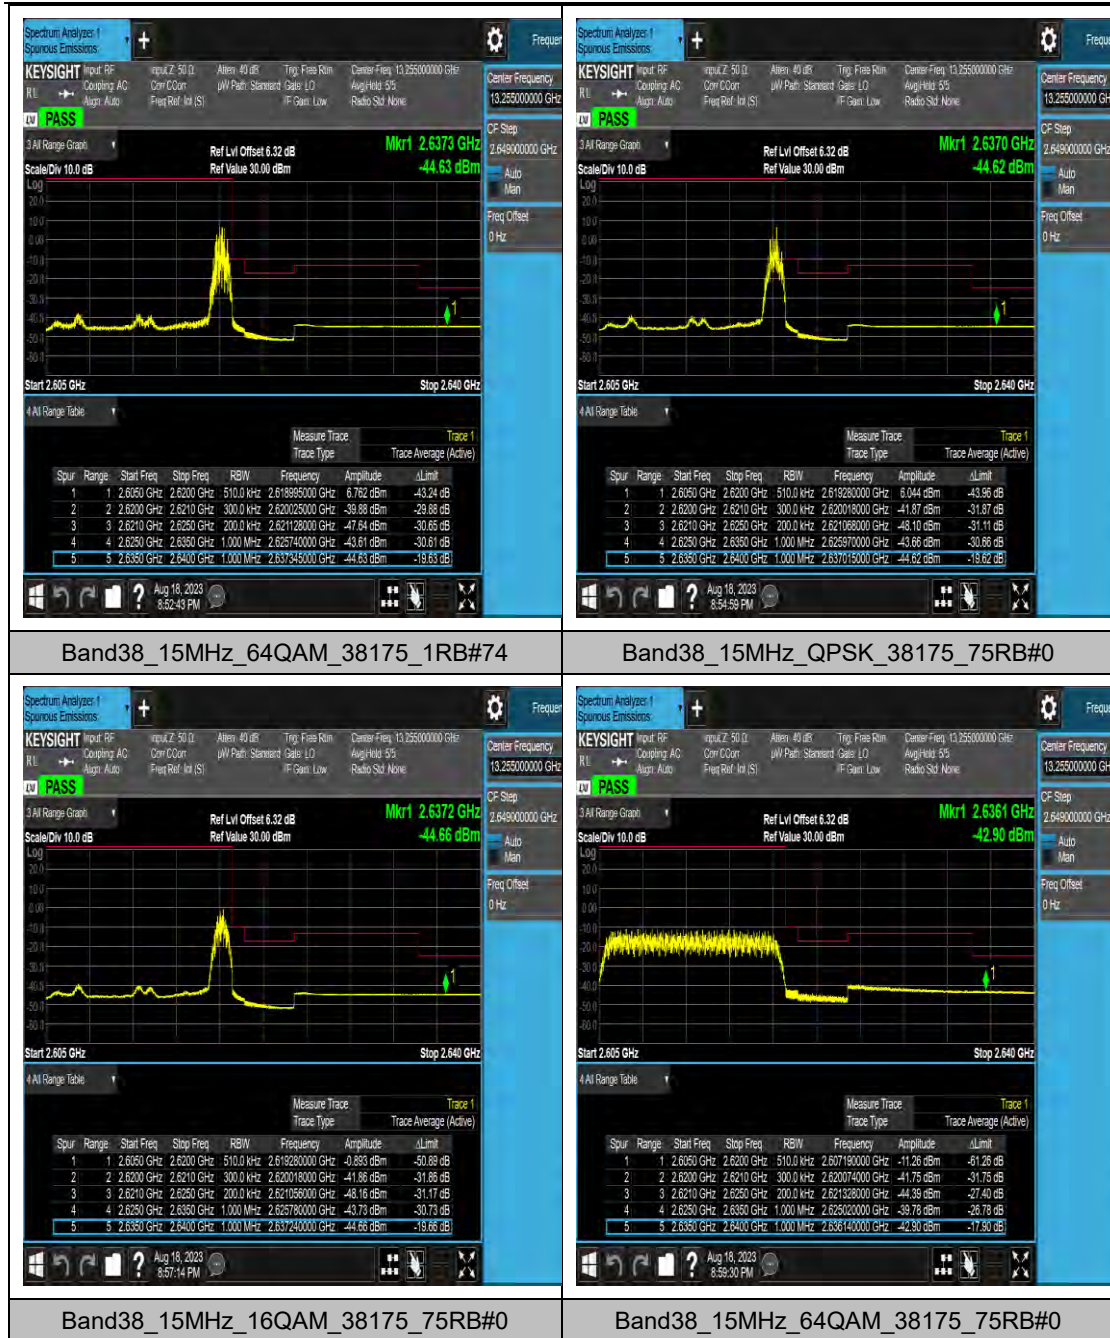

Band26_10MHz_QPSK_26990_1RB#49

Band26_10MHz_16QAM_26990_1RB#49

Band26_10MHz_64QAM_26990_1RB#49

Band26_10MHz_QPSK_26990_50RB#0

LTE Band 30 Test Graphs

LTE Band 38 Test Graphs

LTE Band 40(2305-2315) Test Graphs