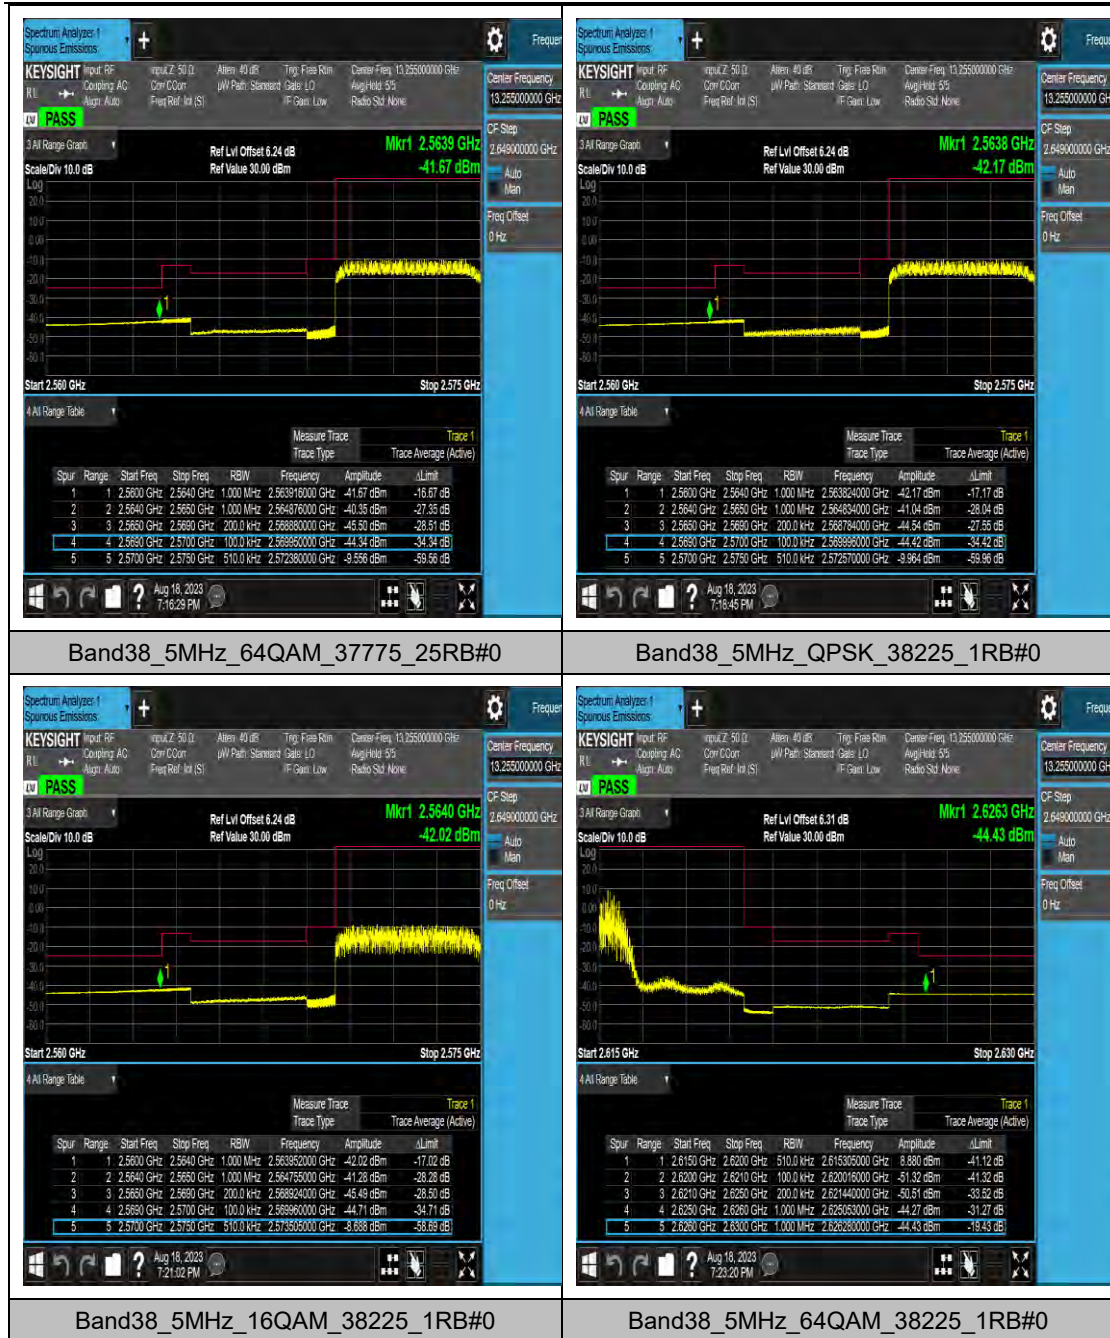

Band26_10MHz_QPSK_26990_1RB#49

Band26_10MHz_16QAM_26990_1RB#49

Band26_10MHz_64QAM_26990_1RB#49

Band26_10MHz_QPSK_26990_50RB#0

LTE Band 30 Test Graphs

LTE Band 38 Test Graphs

LTE Band 40(2305-2315) Test Graphs