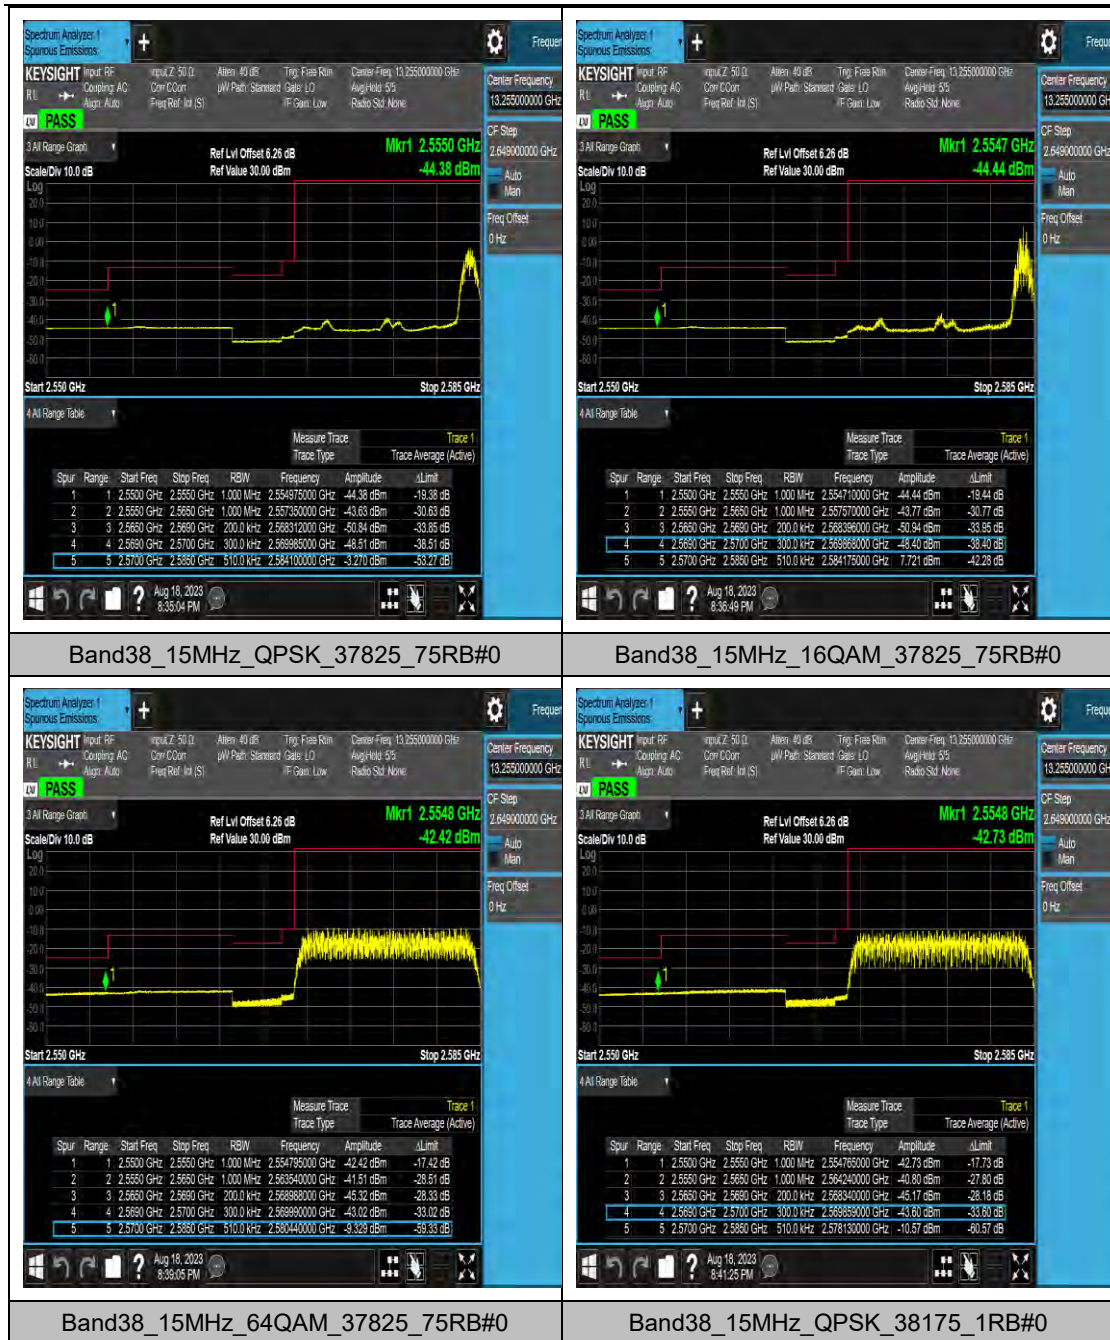

Band26_10MHz_QPSK_26990_1RB#49

Band26_10MHz_16QAM_26990_1RB#49

Band26_10MHz_64QAM_26990_1RB#49

Band26_10MHz_QPSK_26990_50RB#0

LTE Band 30 Test Graphs

LTE Band 38 Test Graphs

LTE Band 40(2305-2315) Test Graphs