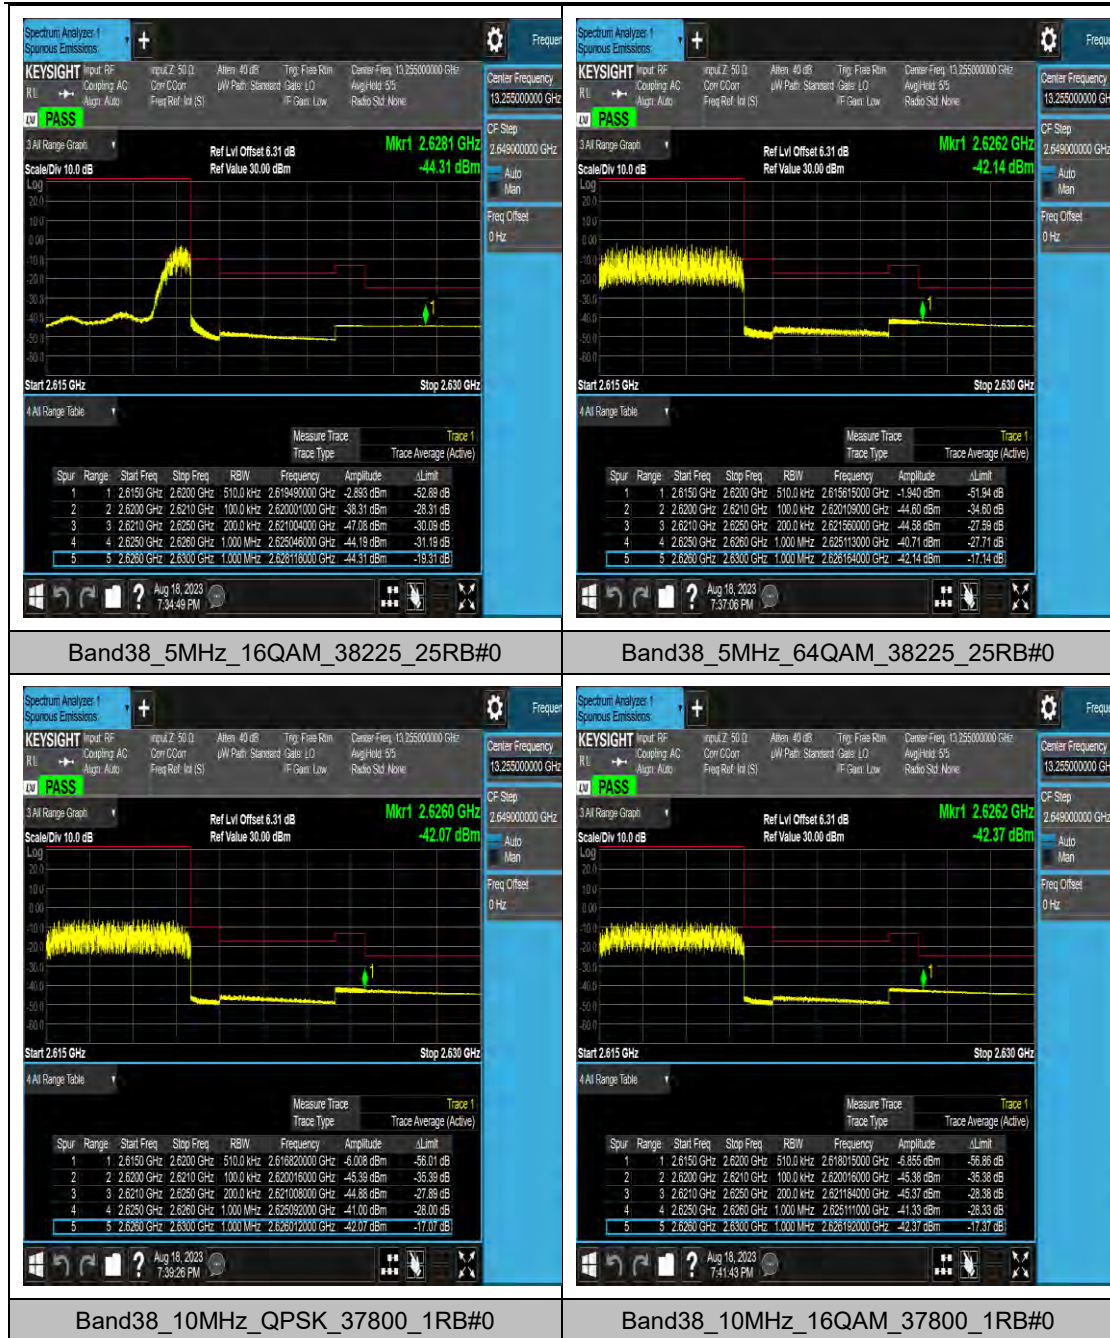

Band26_10MHz_QPSK_26990_1RB#49

Band26_10MHz_16QAM_26990_1RB#49

Band26_10MHz_64QAM_26990_1RB#49

Band26_10MHz_QPSK_26990_50RB#0

LTE Band 30 Test Graphs

LTE Band 38 Test Graphs

LTE Band 40(2305-2315) Test Graphs