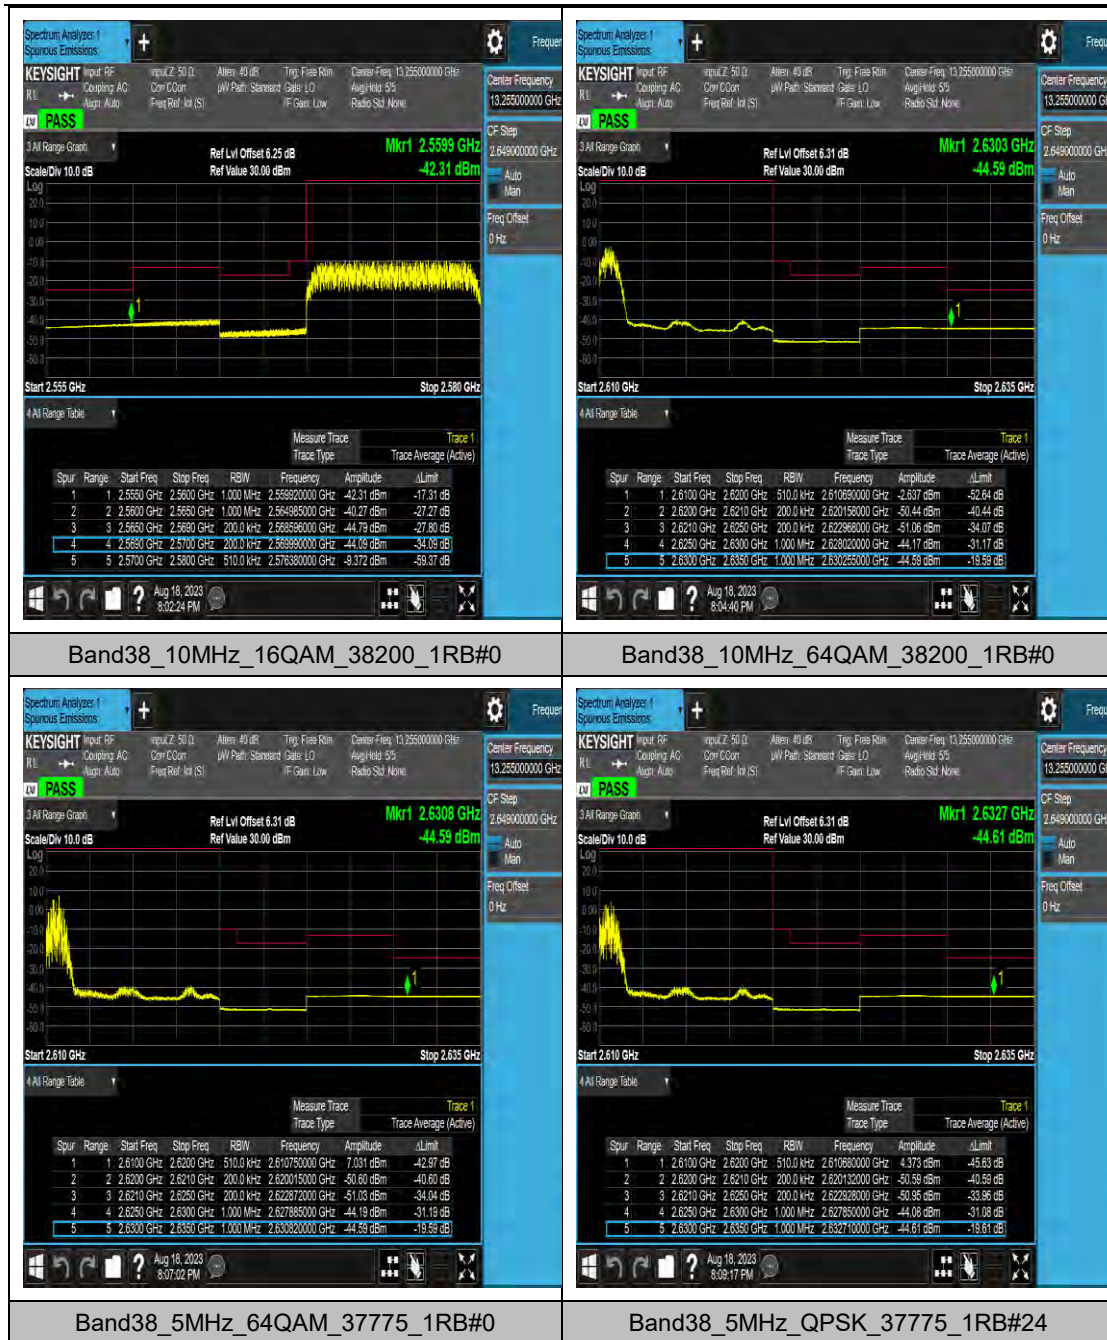

Band26_10MHz_QPSK_26990_1RB#49

Band26_10MHz_16QAM_26990_1RB#49

Band26_10MHz_64QAM_26990_1RB#49

Band26_10MHz_QPSK_26990_50RB#0

LTE Band 30 Test Graphs

LTE Band 38 Test Graphs

LTE Band 40(2305-2315) Test Graphs