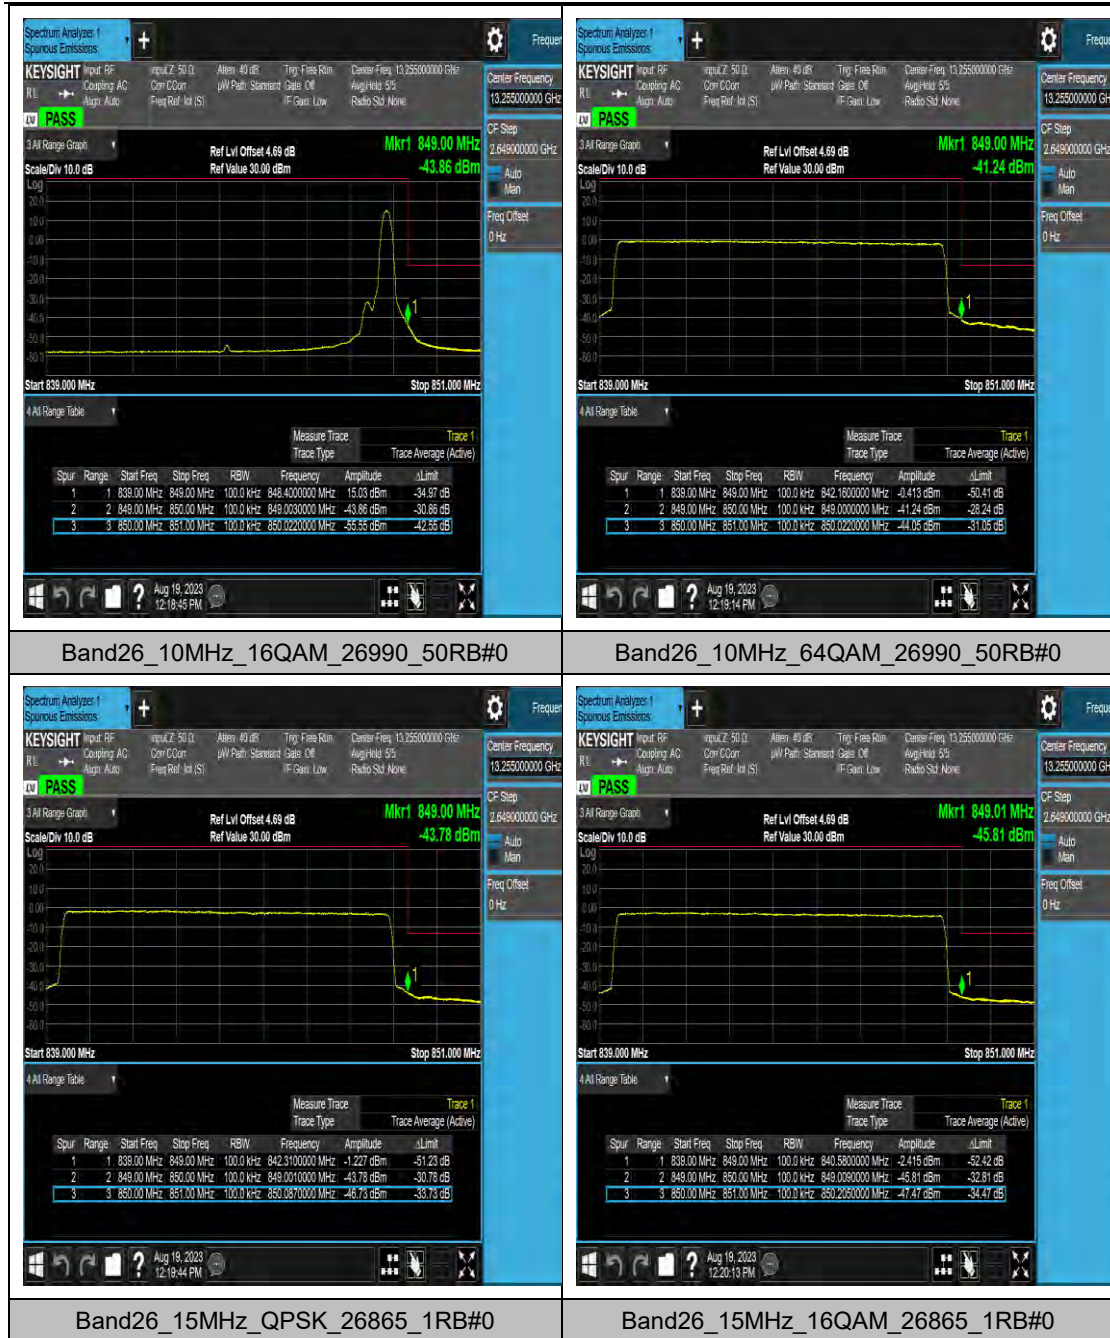

Band26_10MHz_QPSK_26990_1RB#49

Band26_10MHz_16QAM_26990_1RB#49

Band26_10MHz_64QAM_26990_1RB#49

Band26_10MHz_QPSK_26990_50RB#0

LTE Band 30 Test Graphs

LTE Band 38 Test Graphs

LTE Band 40(2305-2315) Test Graphs