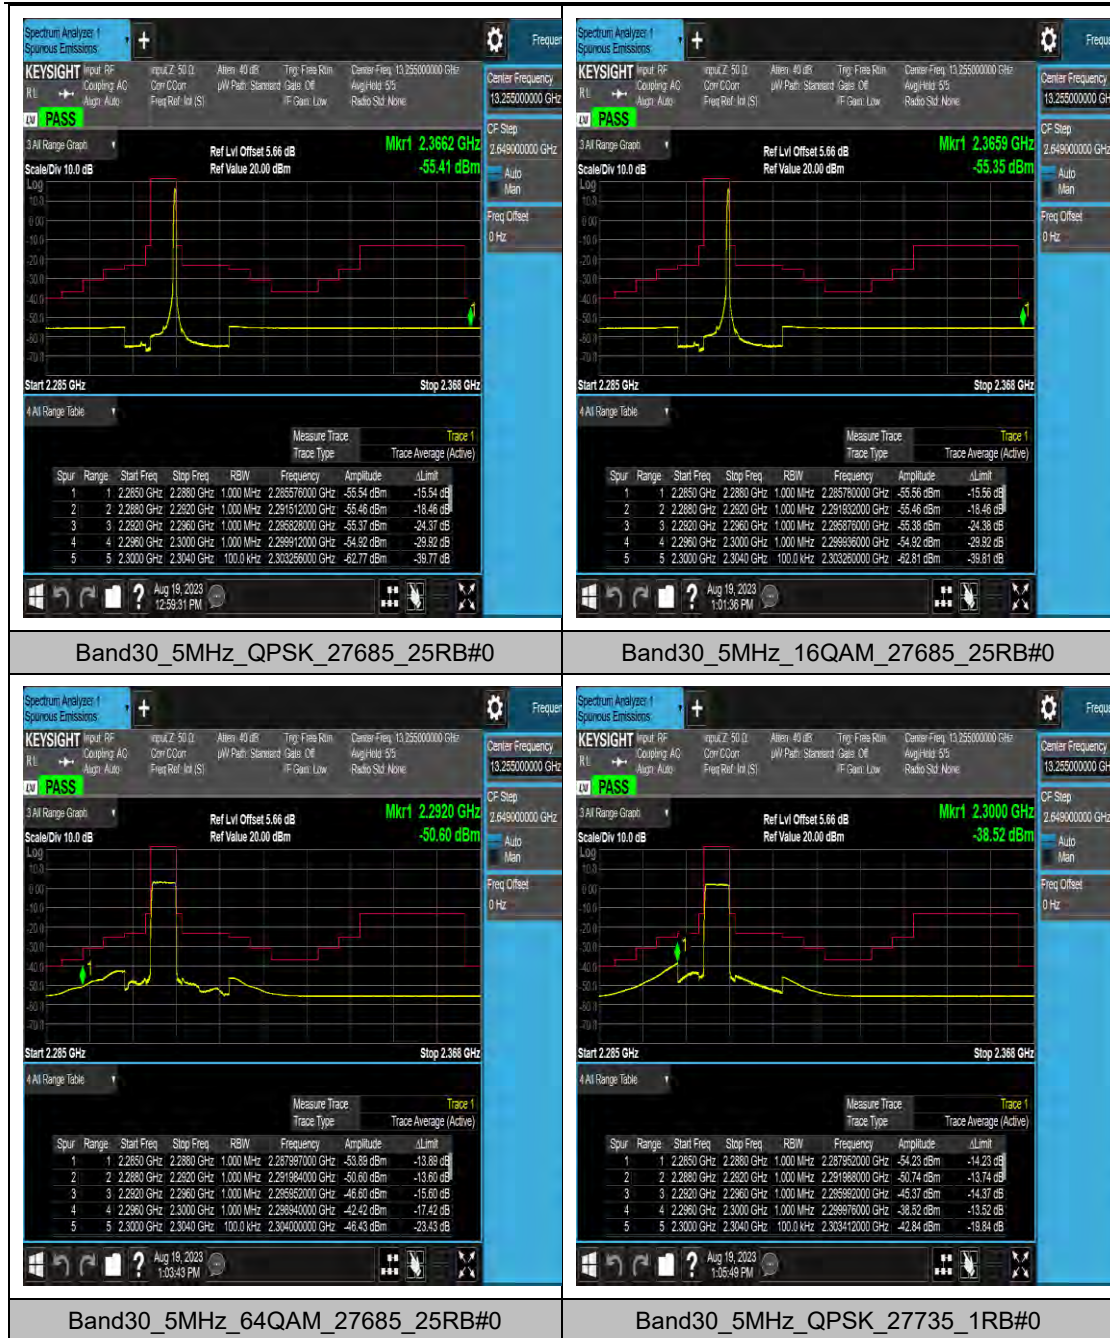

Band26_10MHz_QPSK_26990_1RB#49

Band26_10MHz_16QAM_26990_1RB#49

Band26_10MHz_64QAM_26990_1RB#49

Band26_10MHz_QPSK_26990_50RB#0

LTE Band 30 Test Graphs

LTE Band 38 Test Graphs

LTE Band 40(2305-2315) Test Graphs