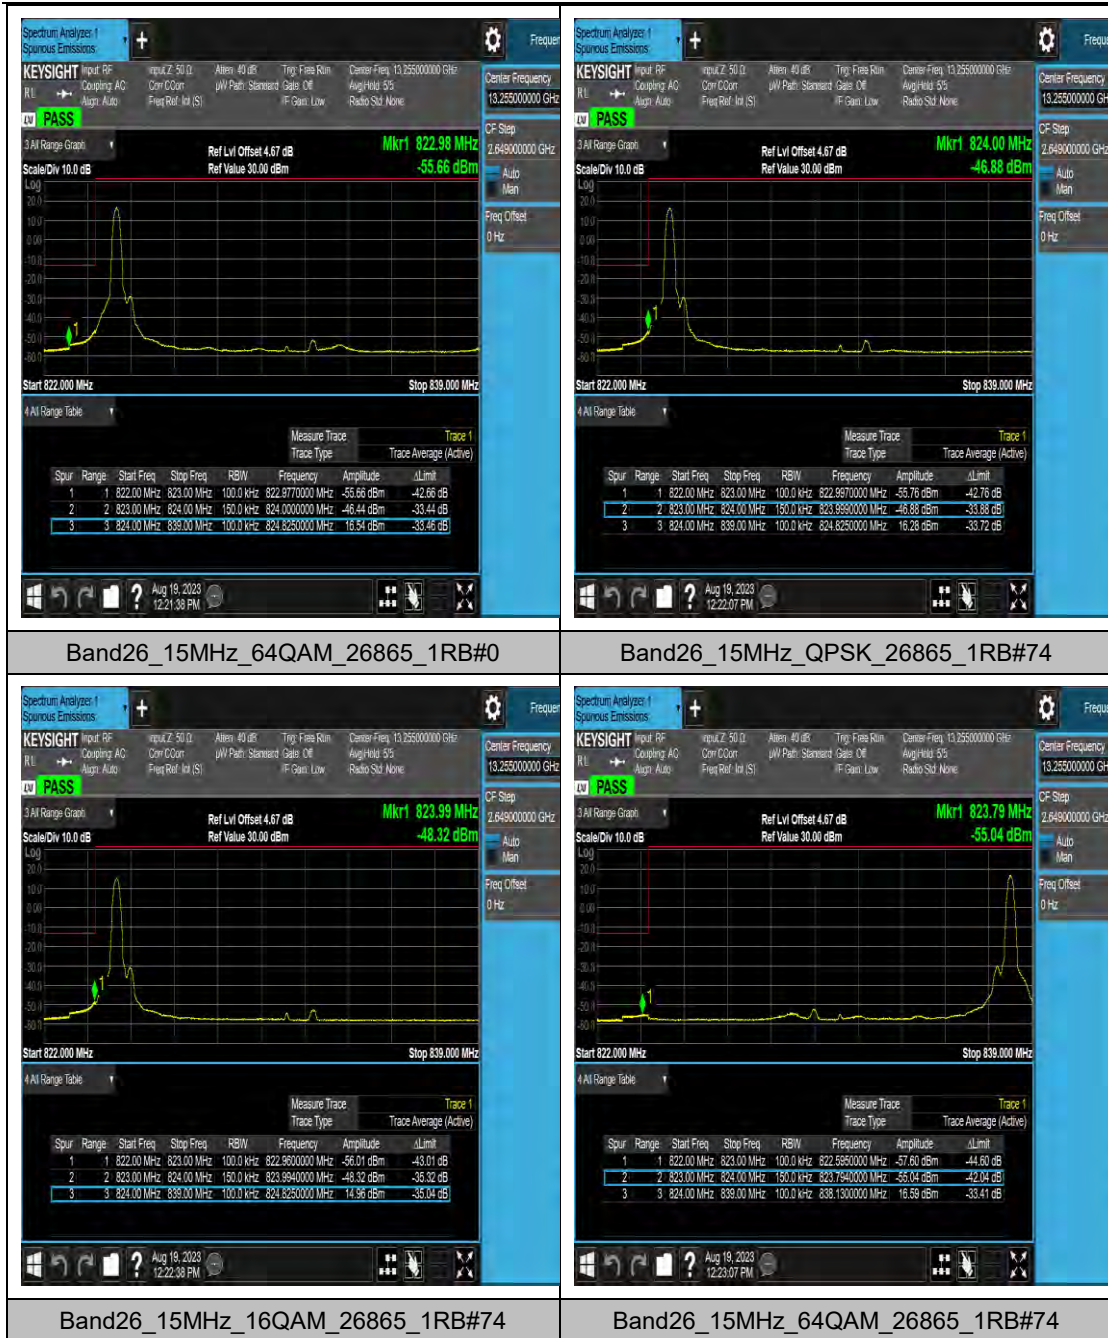

Band26_10MHz_QPSK_26990_1RB#49

Band26_10MHz_16QAM_26990_1RB#49

Band26_10MHz_64QAM_26990_1RB#49

Band26_10MHz_QPSK_26990_50RB#0

LTE Band 30 Test Graphs

LTE Band 38 Test Graphs

LTE Band 40(2305-2315) Test Graphs