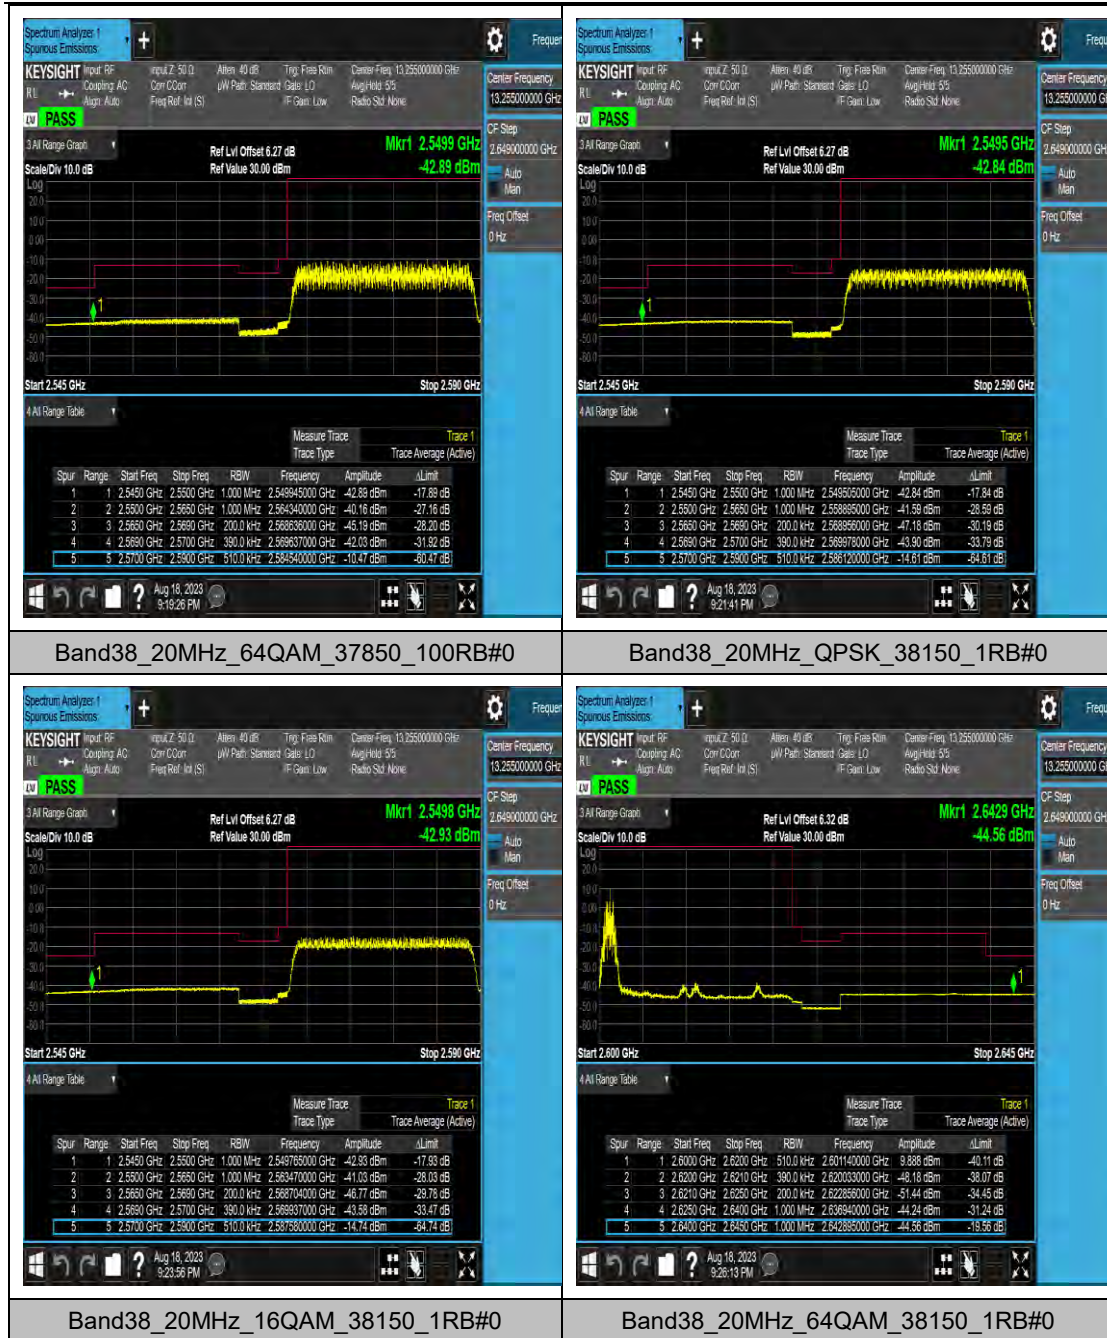

Band26_10MHz_QPSK_26990_1RB#49

Band26_10MHz_16QAM_26990_1RB#49

Band26_10MHz_64QAM_26990_1RB#49

Band26_10MHz_QPSK_26990_50RB#0

LTE Band 30 Test Graphs

LTE Band 38 Test Graphs

LTE Band 40(2305-2315) Test Graphs