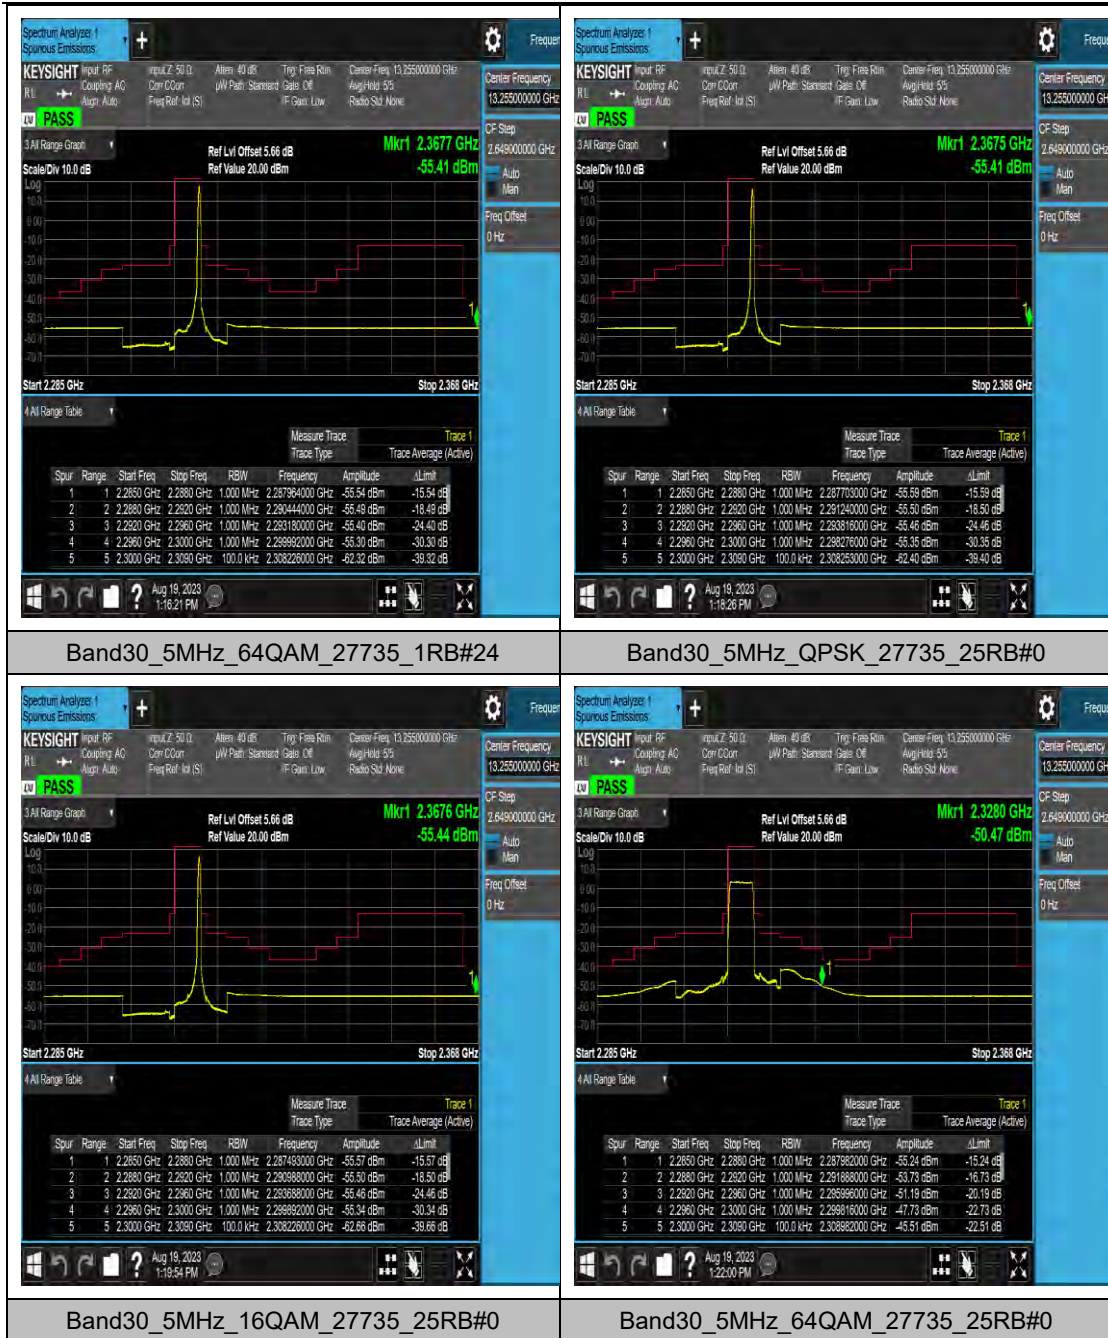

Band26_10MHz_QPSK_26990_1RB#49

Band26_10MHz_16QAM_26990_1RB#49

Band26_10MHz_64QAM_26990_1RB#49

Band26_10MHz_QPSK_26990_50RB#0

LTE Band 30 Test Graphs

LTE Band 38 Test Graphs

LTE Band 40(2305-2315) Test Graphs