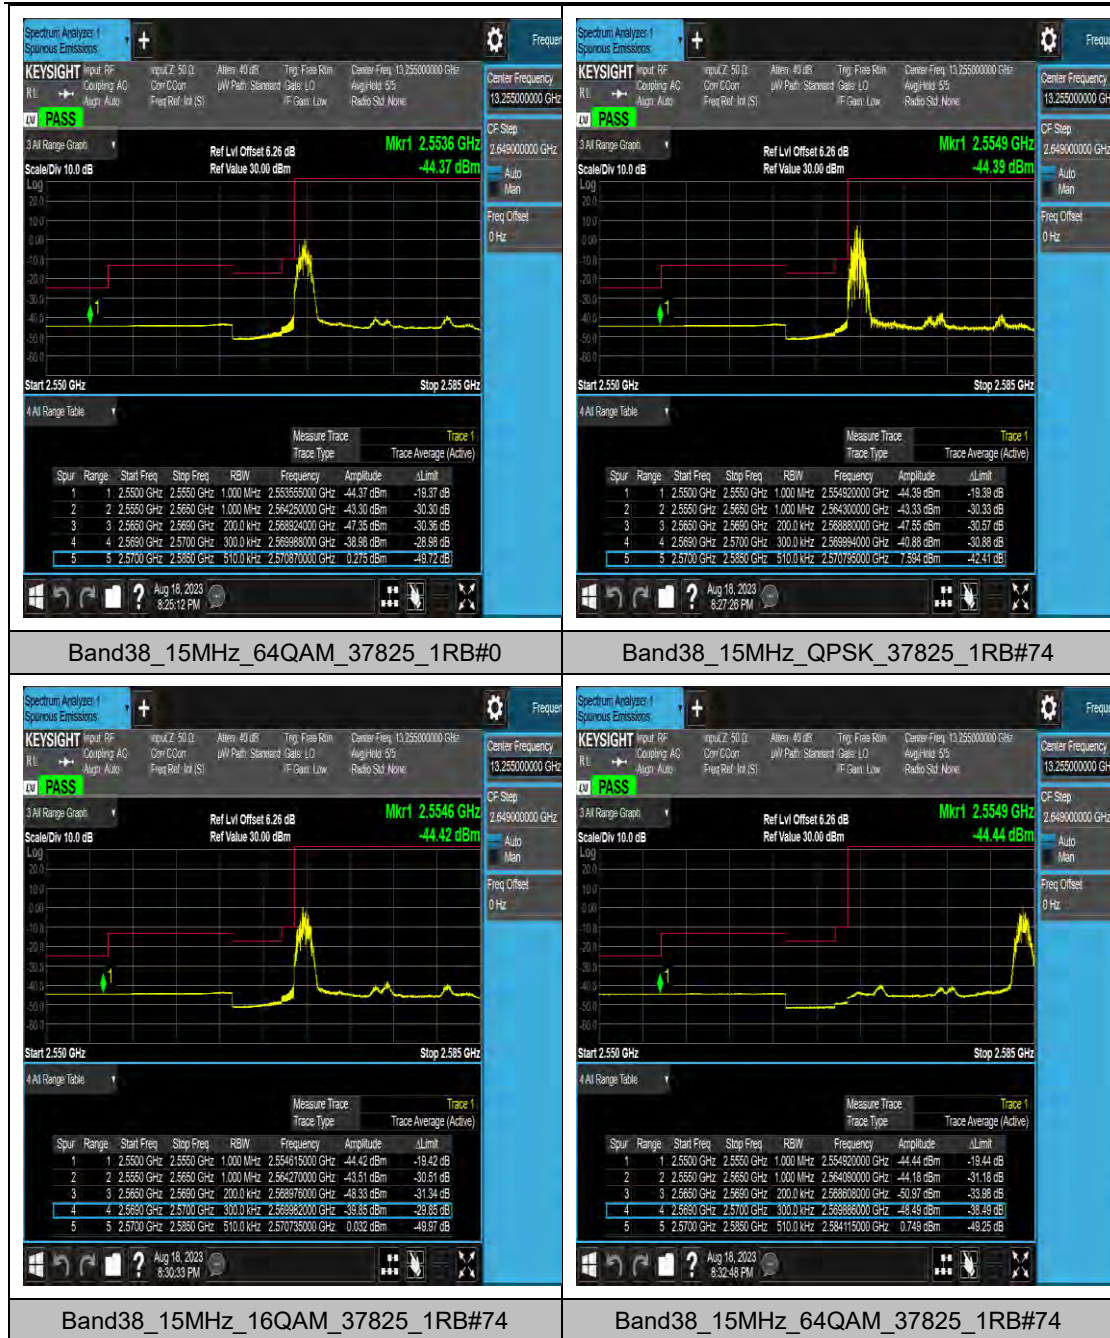

Band26_10MHz_QPSK_26990_1RB#49

Band26_10MHz_16QAM_26990_1RB#49

Band26_10MHz_64QAM_26990_1RB#49

Band26_10MHz_QPSK_26990_50RB#0

LTE Band 30 Test Graphs

LTE Band 38 Test Graphs

LTE Band 40(2305-2315) Test Graphs