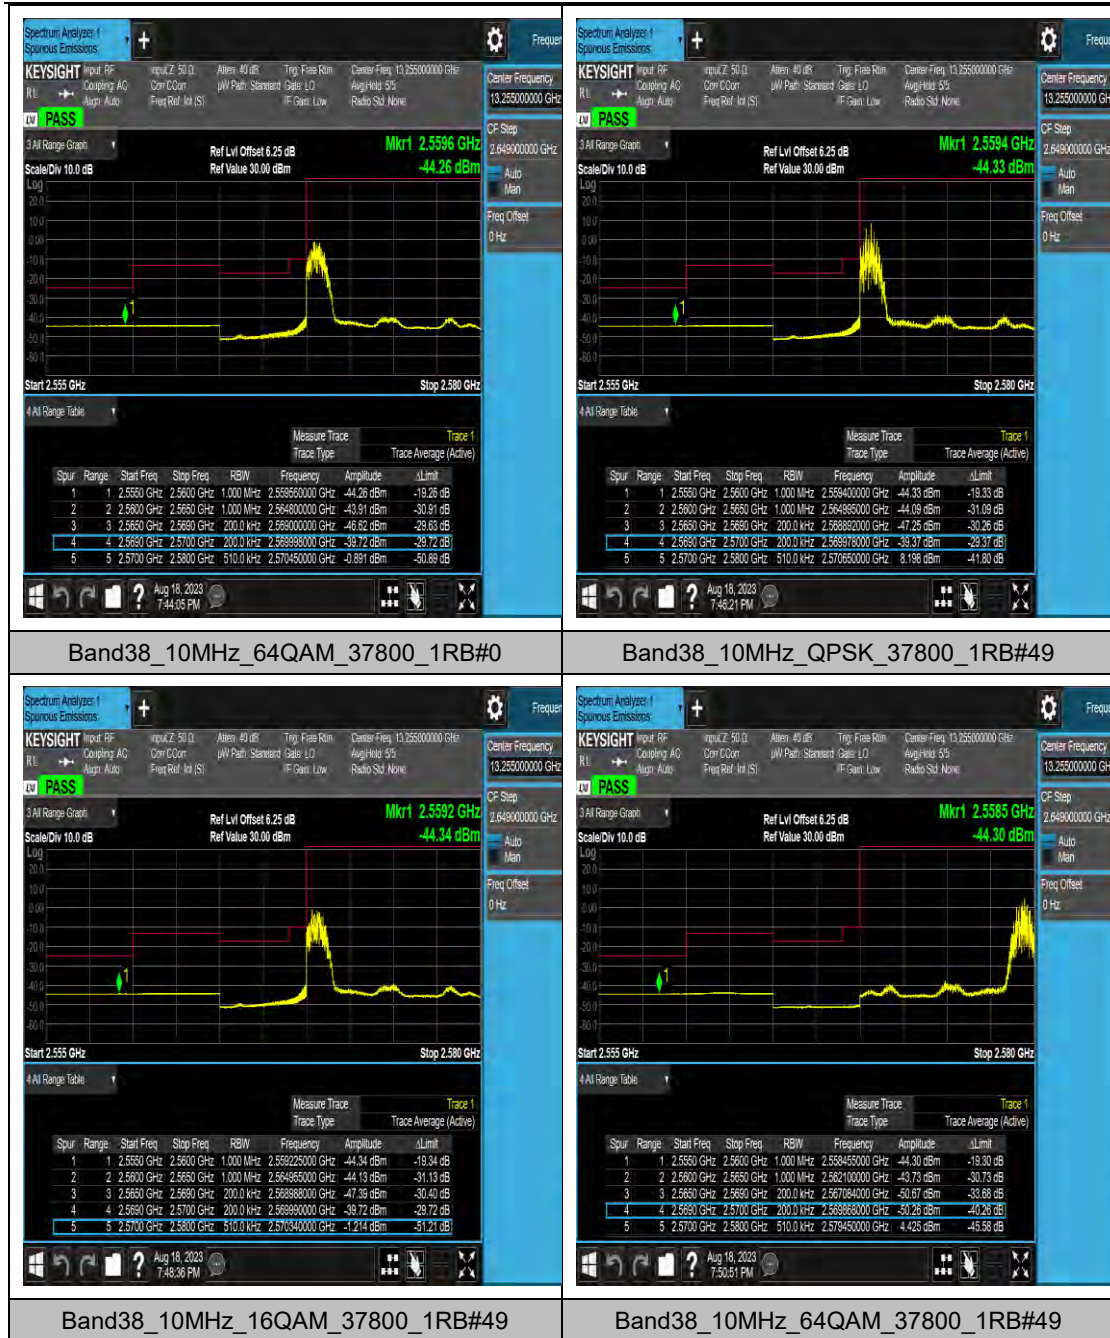

Band26_10MHz_QPSK_26990_1RB#49

Band26_10MHz_16QAM_26990_1RB#49

Band26_10MHz_64QAM_26990_1RB#49

Band26_10MHz_QPSK_26990_50RB#0

LTE Band 30 Test Graphs

LTE Band 38 Test Graphs

LTE Band 40(2305-2315) Test Graphs