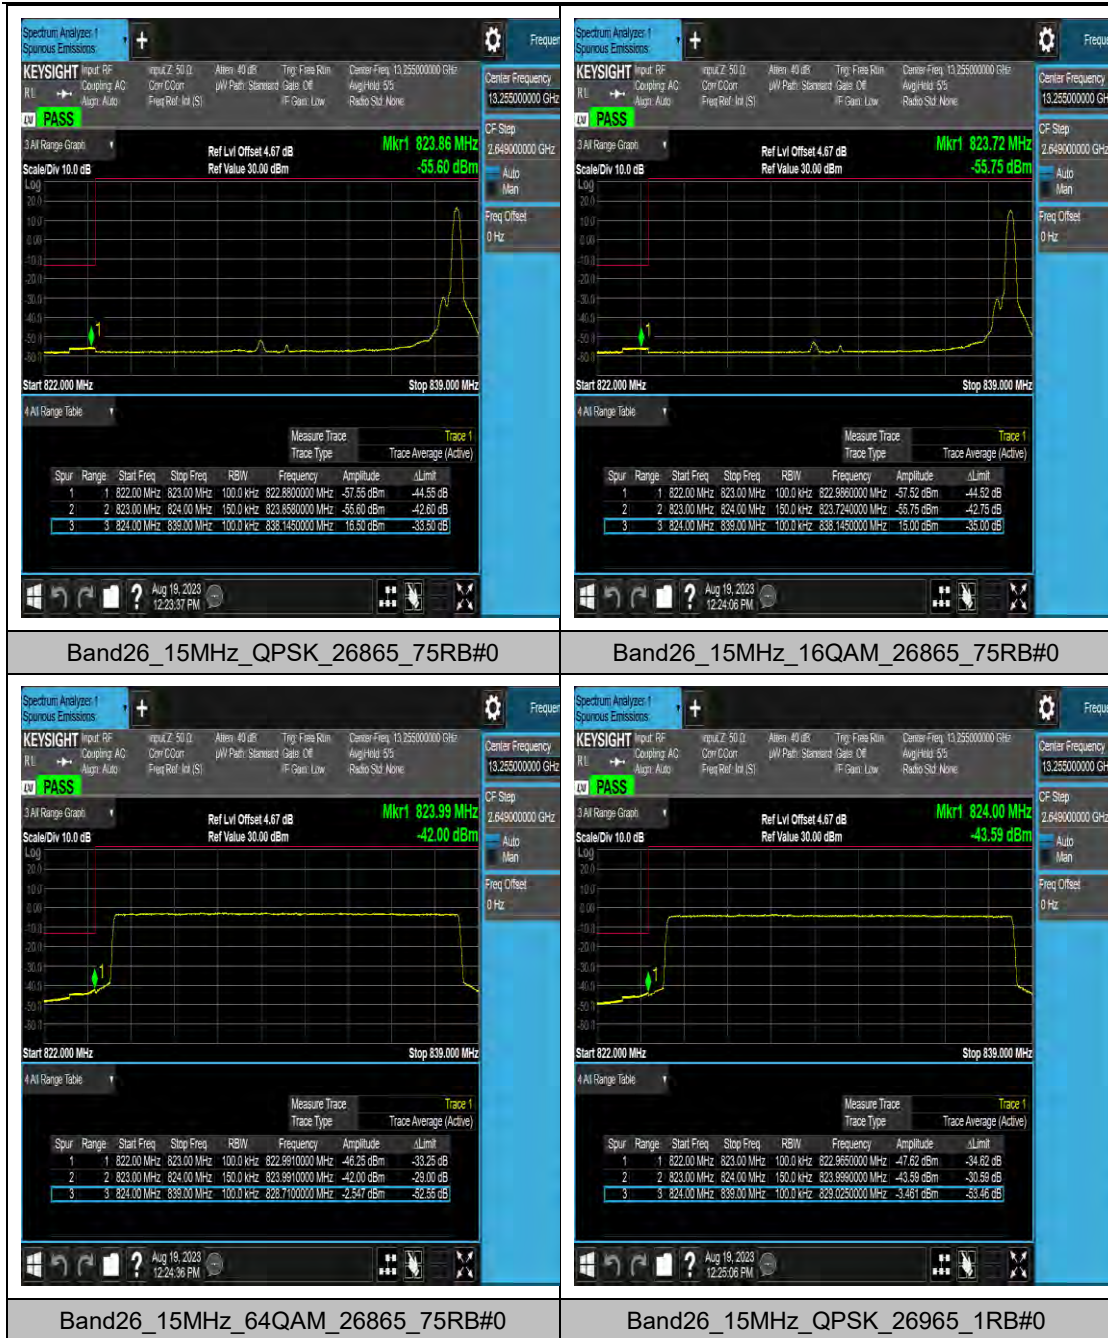

Band26_10MHz_QPSK_26990_1RB#49

Band26_10MHz_16QAM_26990_1RB#49

Band26_10MHz_64QAM_26990_1RB#49

Band26_10MHz_QPSK_26990_50RB#0

LTE Band 30 Test Graphs

LTE Band 38 Test Graphs

LTE Band 40(2305-2315) Test Graphs