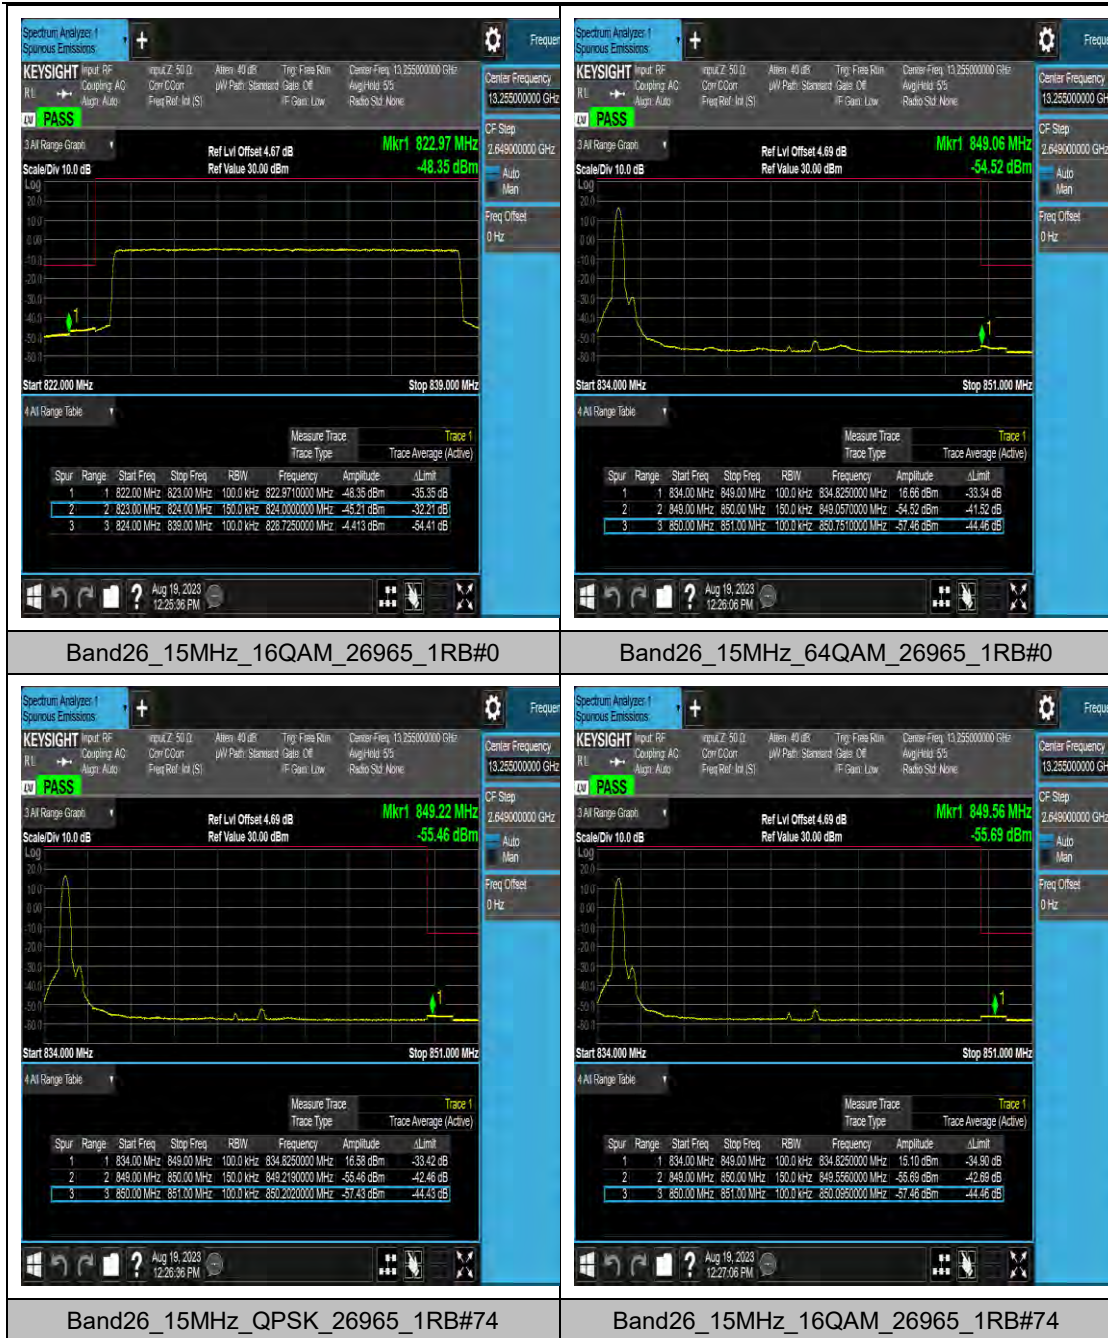

Band26_10MHz_QPSK_26990_1RB#49

Band26_10MHz_16QAM_26990_1RB#49

Band26_10MHz_64QAM_26990_1RB#49

Band26_10MHz_QPSK_26990_50RB#0

LTE Band 30 Test Graphs

LTE Band 38 Test Graphs

LTE Band 40(2305-2315) Test Graphs