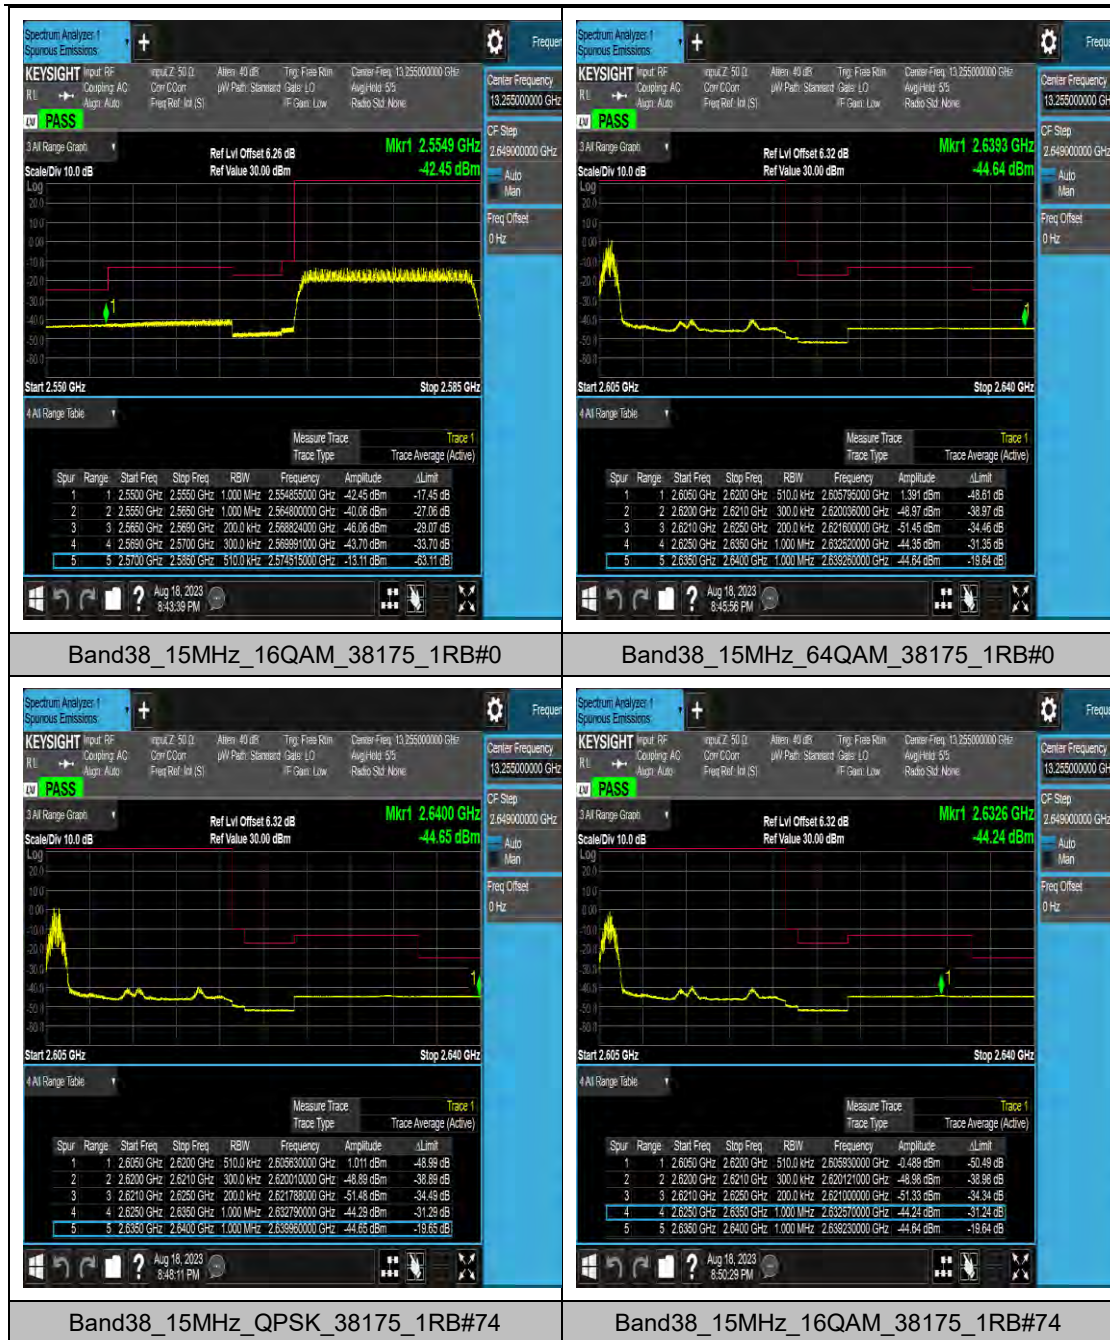

Band26_10MHz_QPSK_26990_1RB#49

Band26_10MHz_16QAM_26990_1RB#49

Band26_10MHz_64QAM_26990_1RB#49

Band26_10MHz_QPSK_26990_50RB#0

LTE Band 30 Test Graphs

LTE Band 38 Test Graphs

LTE Band 40(2305-2315) Test Graphs