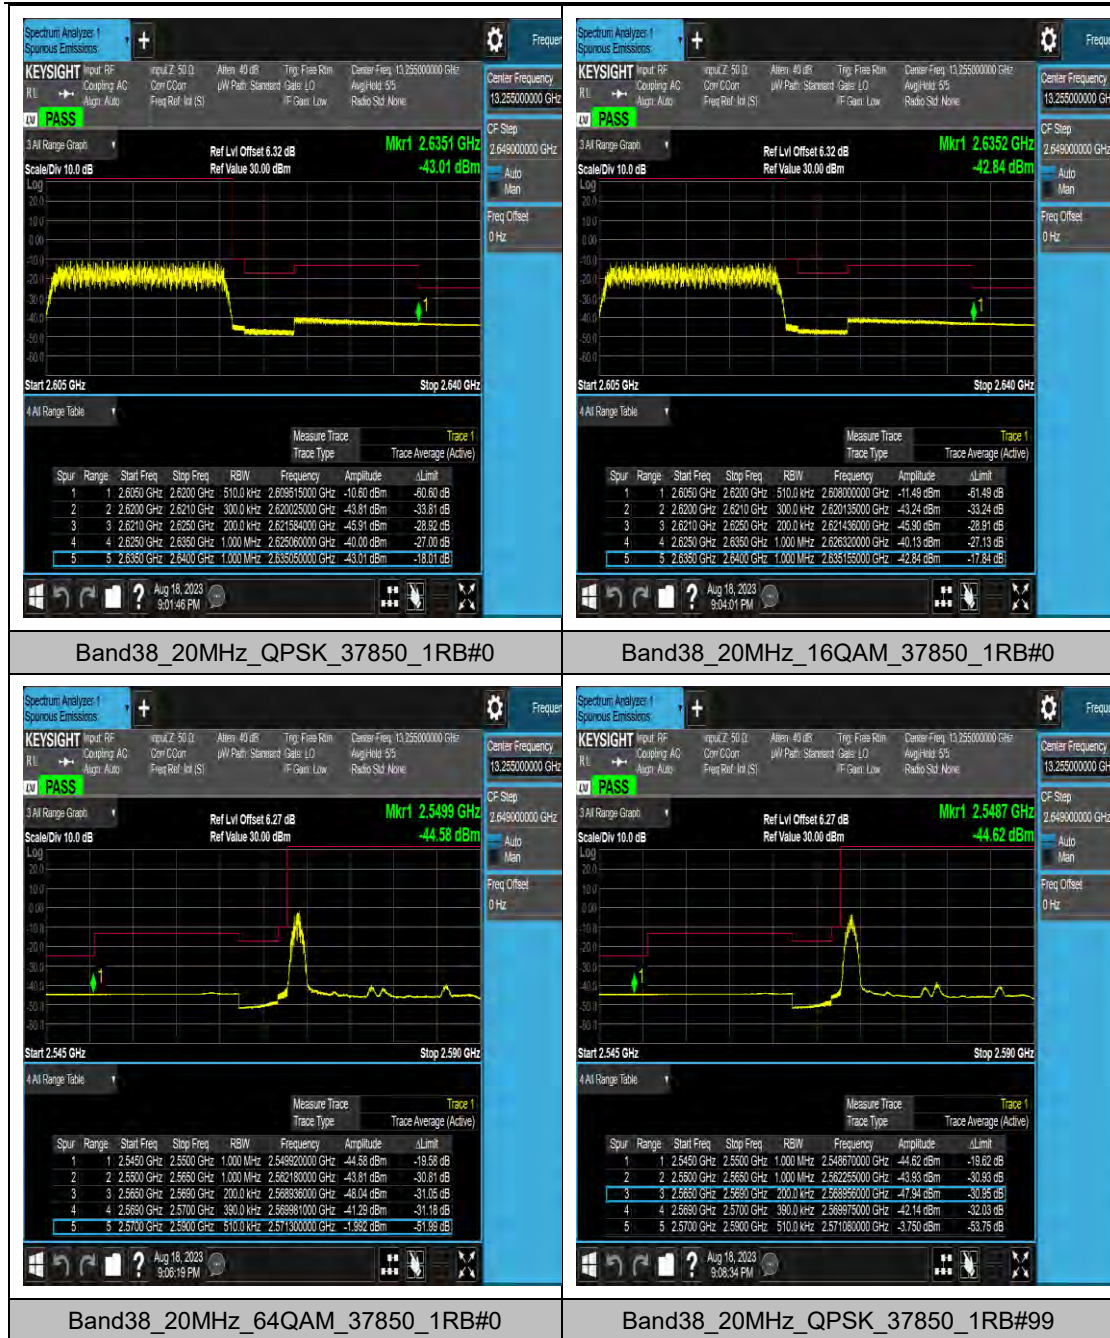

Band26_10MHz_QPSK_26990_1RB#49

Band26_10MHz_16QAM_26990_1RB#49

Band26_10MHz_64QAM_26990_1RB#49

Band26_10MHz_QPSK_26990_50RB#0

LTE Band 30 Test Graphs

LTE Band 38 Test Graphs

LTE Band 40(2305-2315) Test Graphs