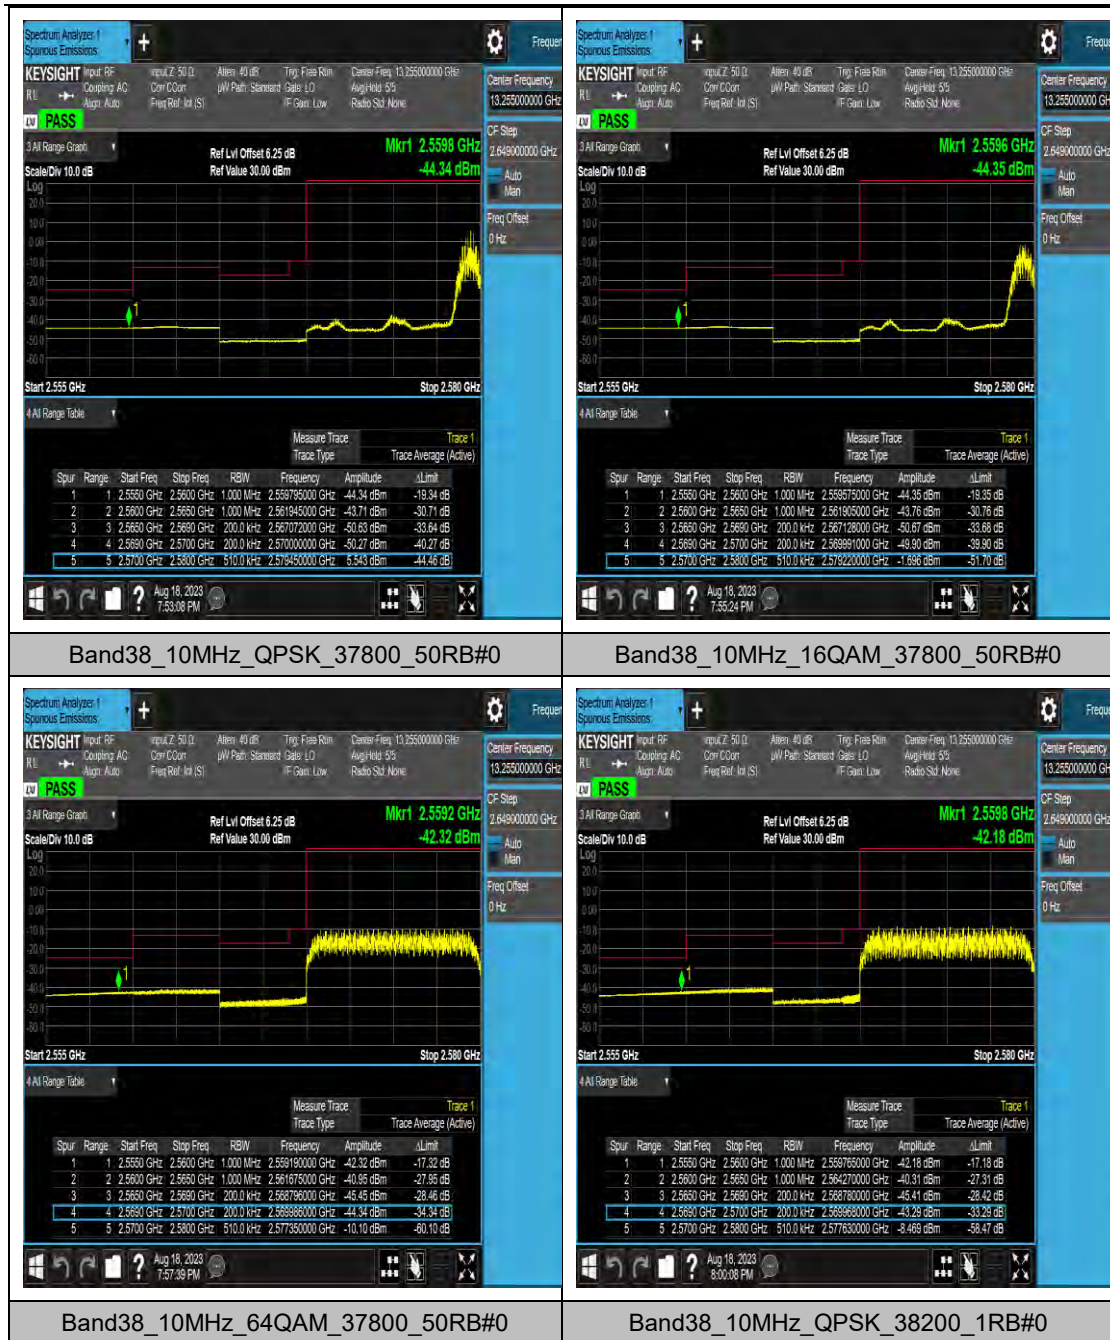

Band26_10MHz_QPSK_26990_1RB#49

Band26_10MHz_16QAM_26990_1RB#49

Band26_10MHz_64QAM_26990_1RB#49

Band26_10MHz_QPSK_26990_50RB#0

LTE Band 30 Test Graphs

LTE Band 38 Test Graphs

LTE Band 40(2305-2315) Test Graphs