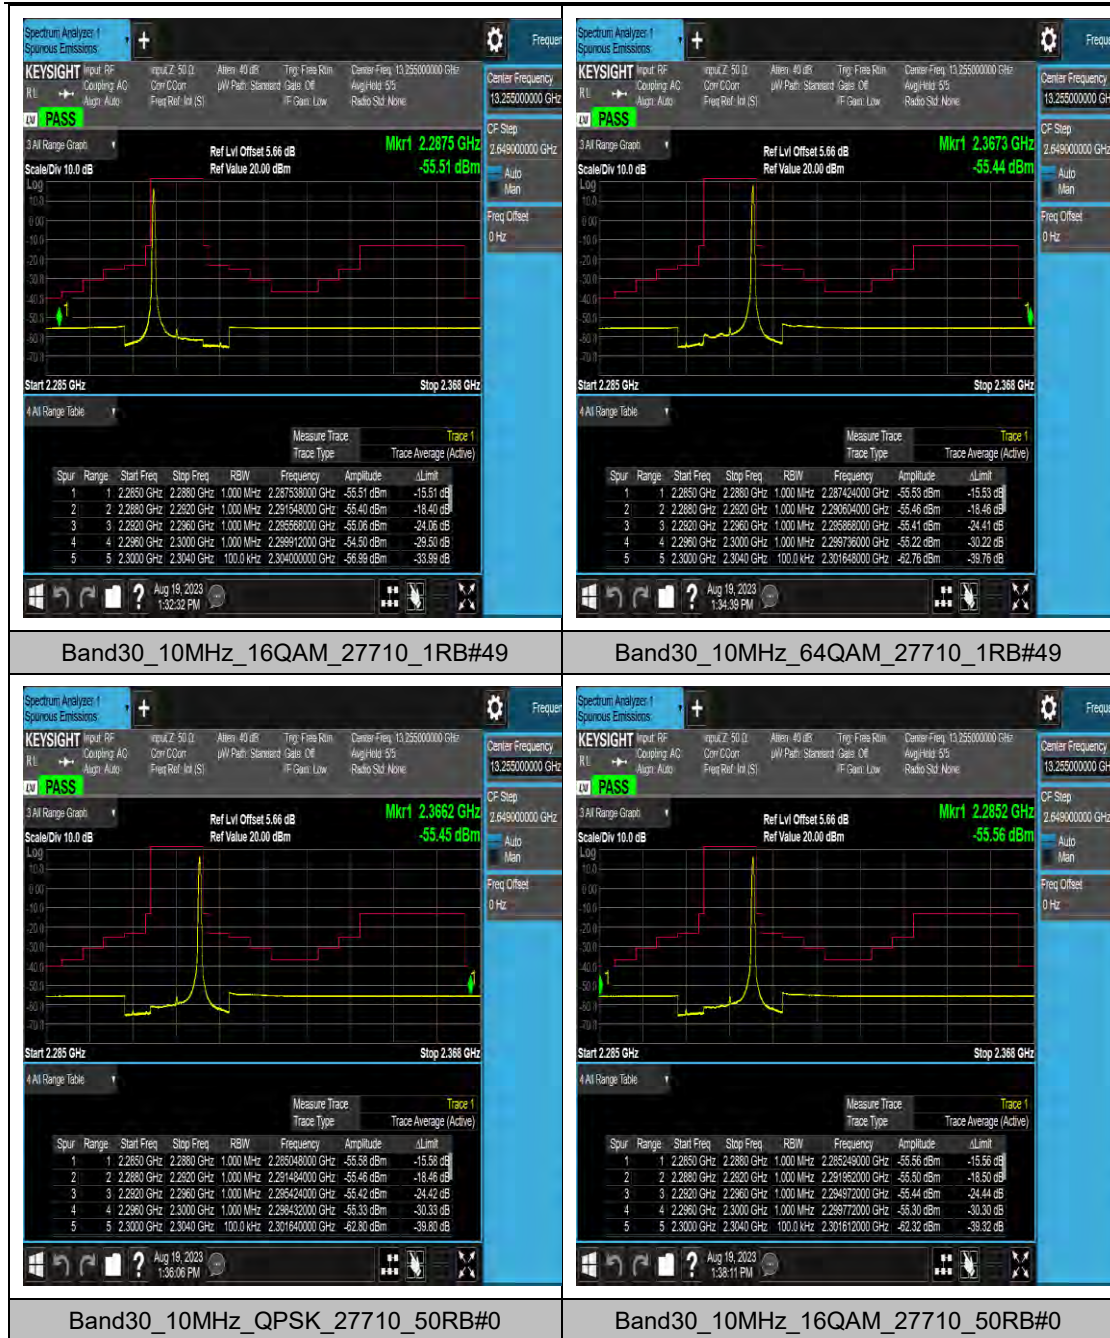

Band26_10MHz_QPSK_26990_1RB#49

Band26_10MHz_16QAM_26990_1RB#49

Band26_10MHz_64QAM_26990_1RB#49

Band26_10MHz_QPSK_26990_50RB#0

LTE Band 30 Test Graphs

LTE Band 38 Test Graphs

LTE Band 40(2305-2315) Test Graphs