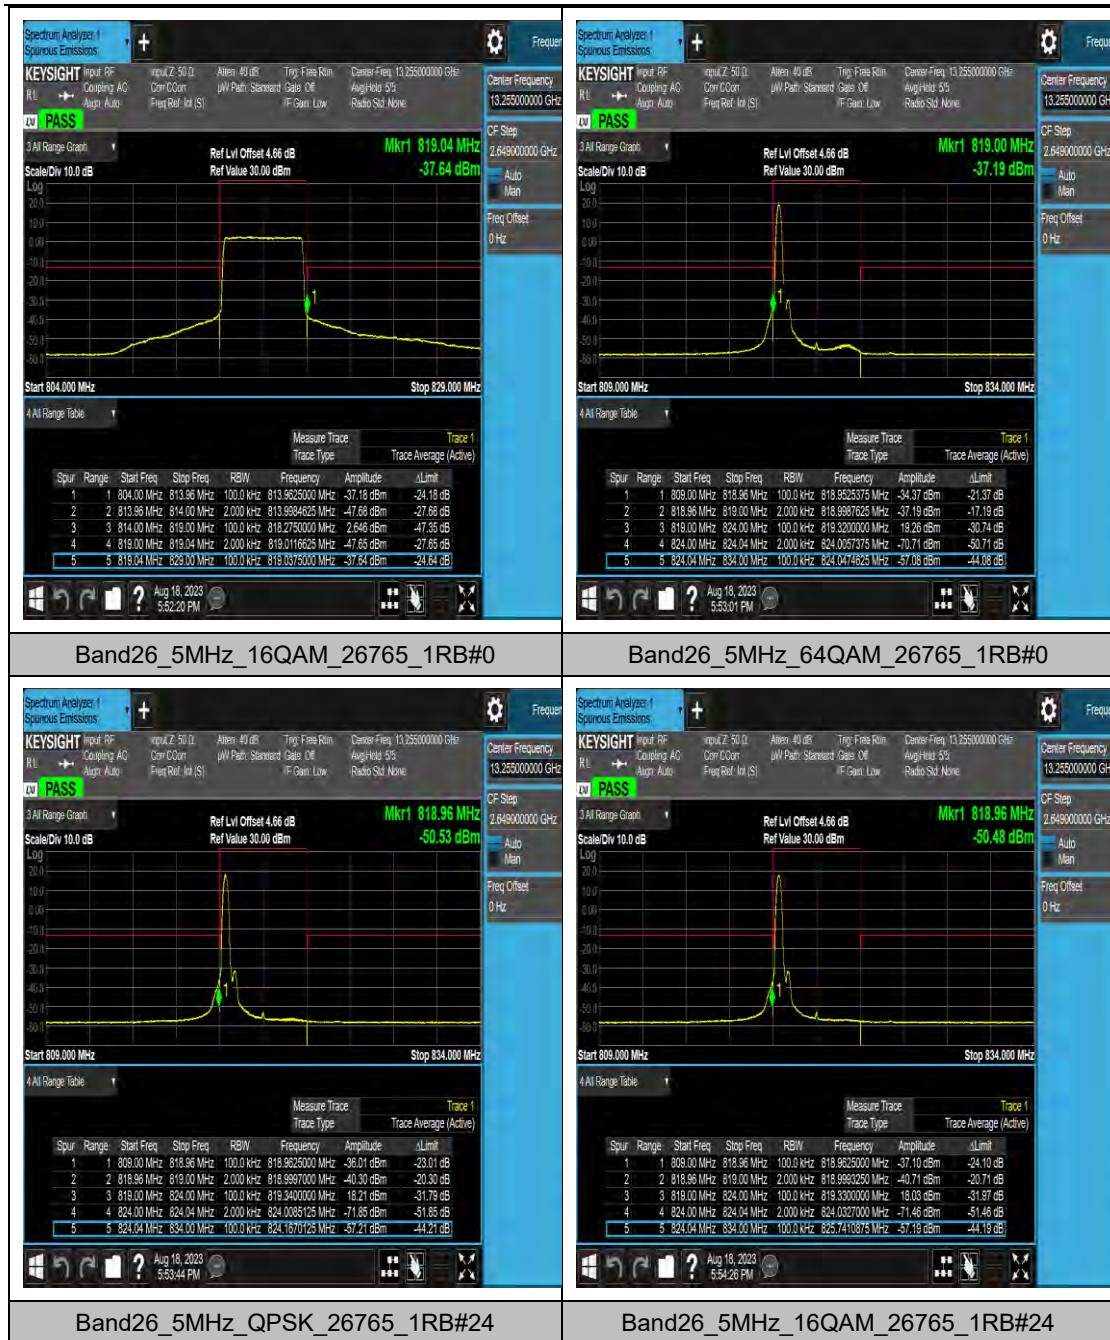

Band25_20MHz_QPSK_26590_100RB#0

LTE Band 26(814-824) Test Graphs

LTE Band 26(824-849) Test Graphs

Band26_1.4MHz_QPSK_26797_6RB#0

Band26_1.4MHz_16QAM_26797_6RB#0

Band26_1.4MHz_64QAM_26797_6RB#0

Band26_1.4MHz_QPSK_27033_1RB#0