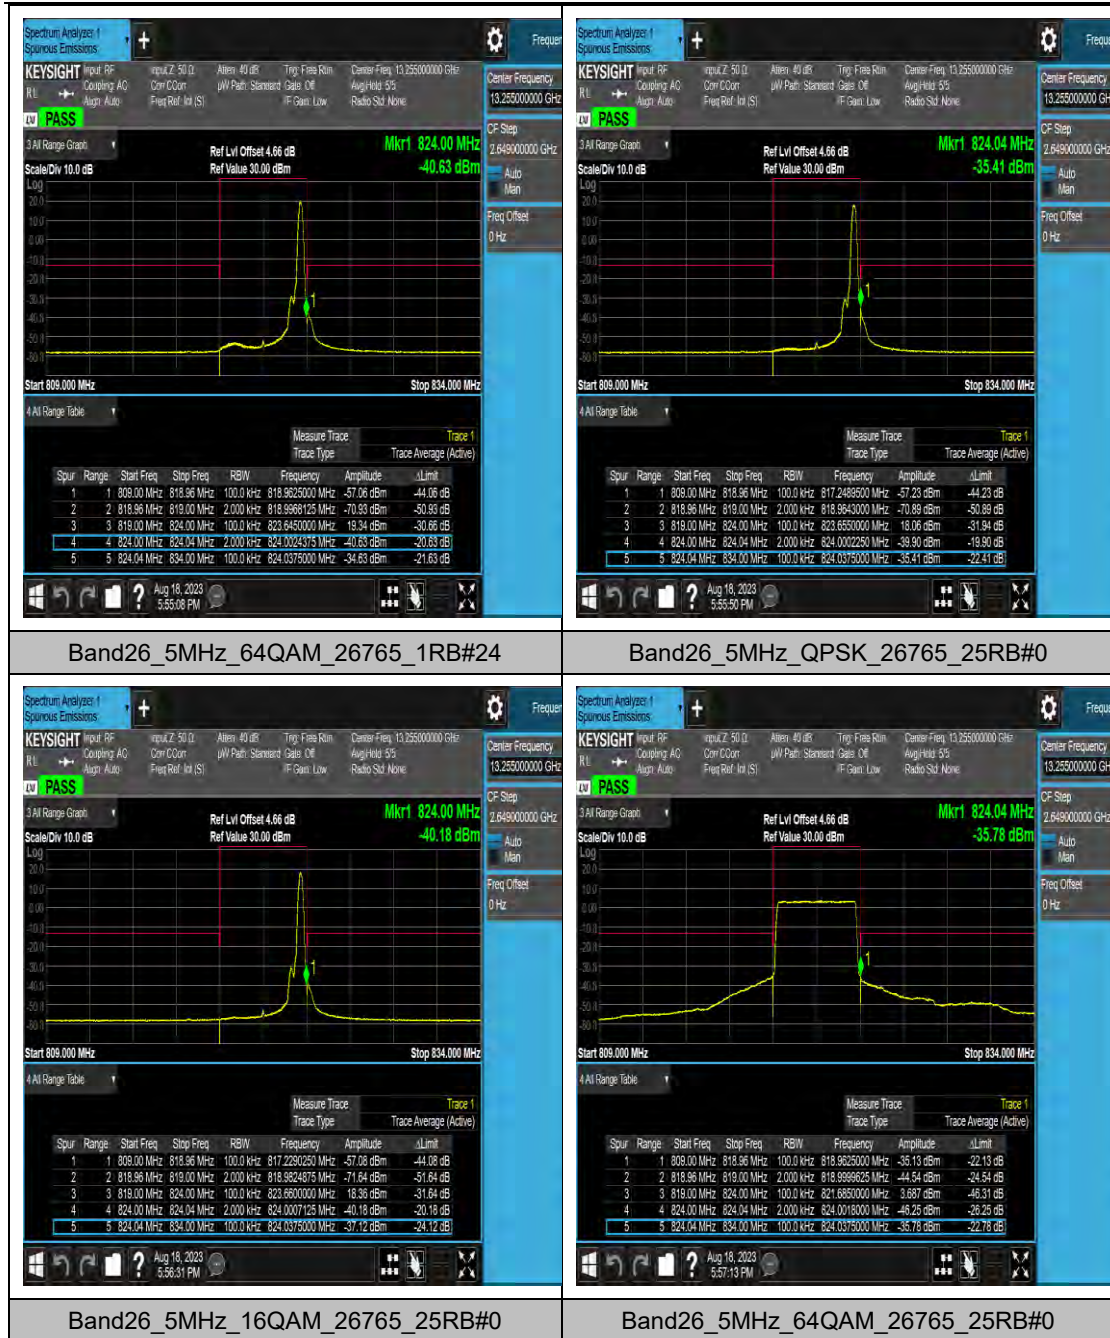

Band25_20MHz_QPSK_26590_100RB#0

LTE Band 26(814-824) Test Graphs

LTE Band 26(824-849) Test Graphs

Band26_1.4MHz_QPSK_26797_6RB#0

Band26_1.4MHz_16QAM_26797_6RB#0

Band26_1.4MHz_64QAM_26797_6RB#0

Band26_1.4MHz_QPSK_27033_1RB#0