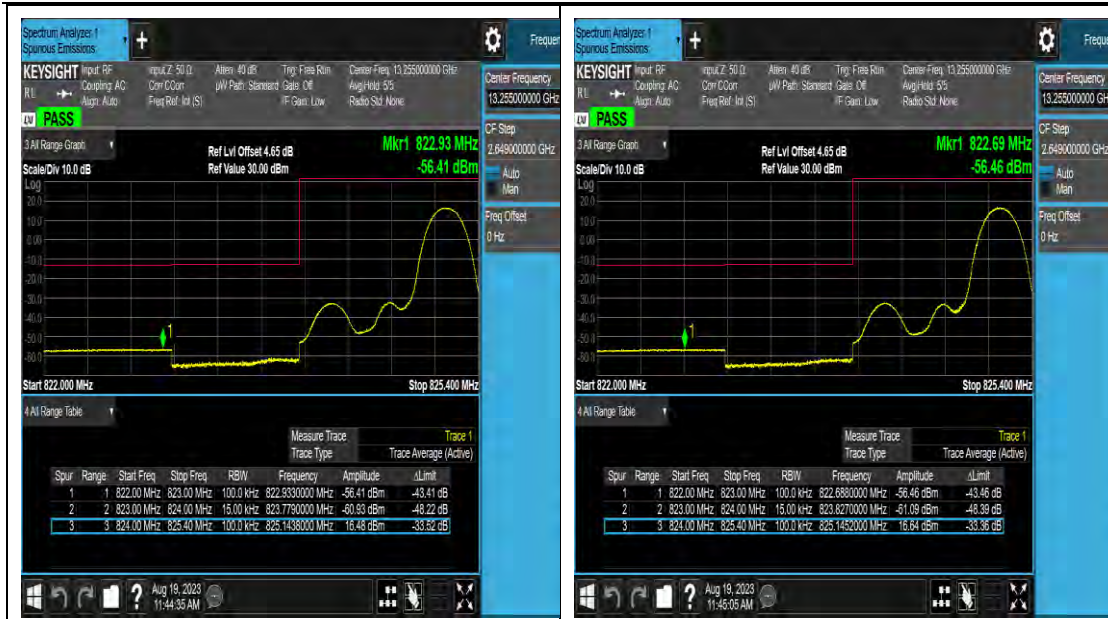

Band25_20MHz_QPSK_26590_100RB#0

LTE Band 26(814-824) Test Graphs

LTE Band 26(824-849) Test Graphs

Band26_1.4MHz_QPSK_26797_6RB#0

Band26_1.4MHz_16QAM_26797_6RB#0

Band26_1.4MHz_64QAM_26797_6RB#0

Band26_1.4MHz_QPSK_27033_1RB#0