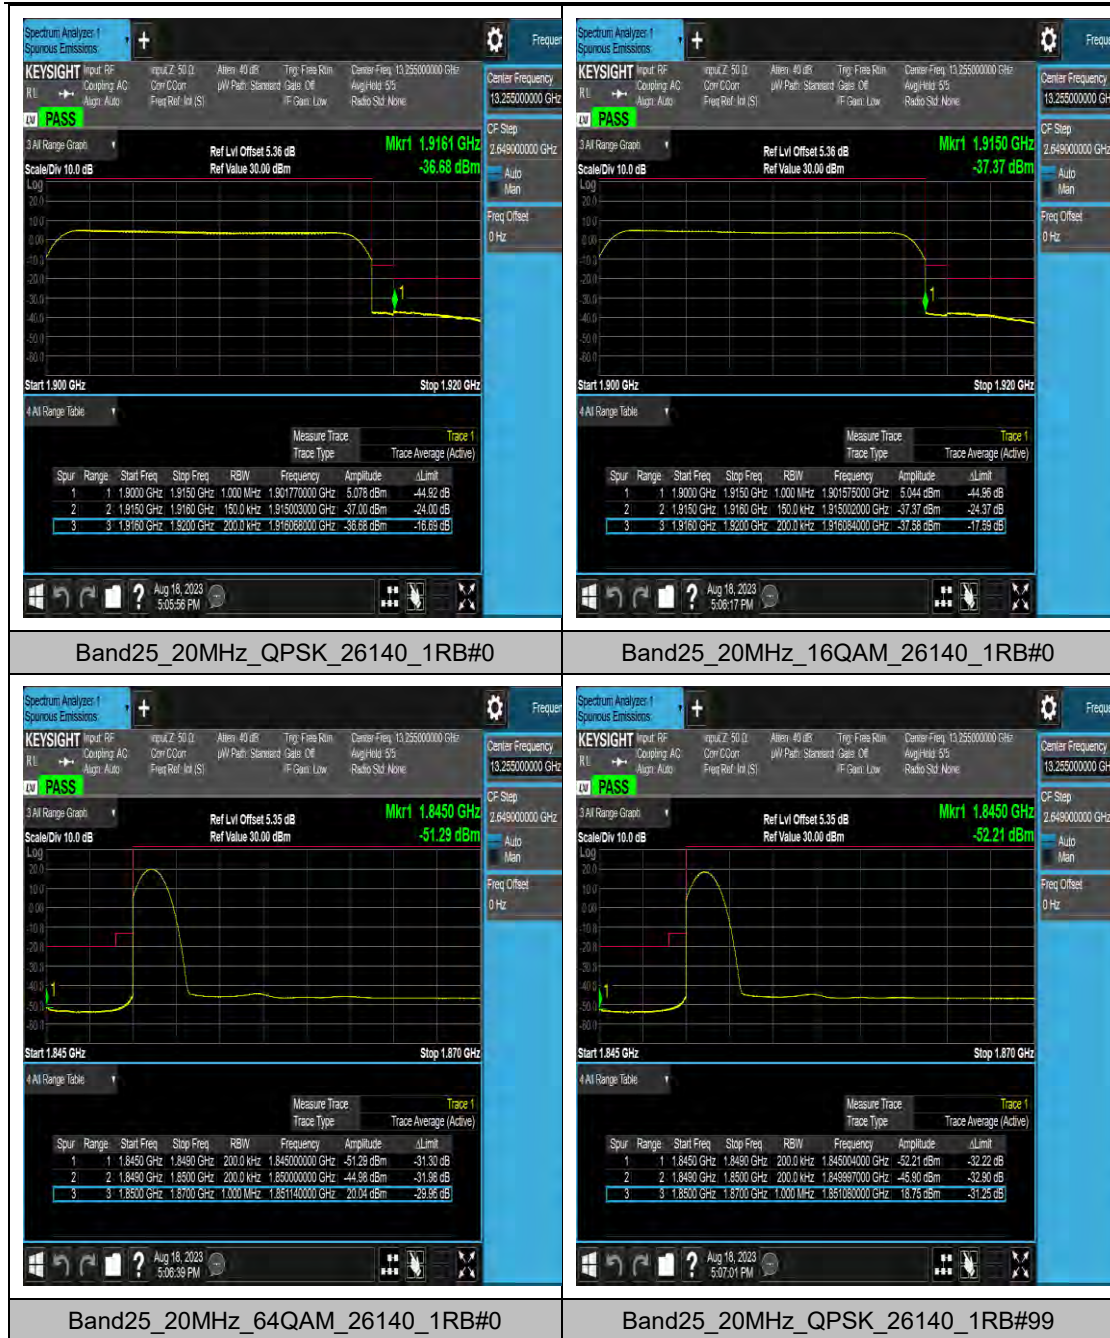

Band25_10MHz_16QAM_26640_50RB#0

Band25_10MHz_64QAM_26640_50RB#0

Band25_15MHz_QPSK_26115_1RB#0

Band25_15MHz_16QAM_26115_1RB#0

Band25_20MHz_QPSK_26590_1RB#99

Band25_20MHz_16QAM_26590_1RB#99

Band25_20MHz_64QAM_26590_1RB#99

Band25_20MHz_QPSK_26590_100RB#0

LTE Band 26(814-824) Test Graphs

LTE Band 26(824-849) Test Graphs

Band26_1.4MHz_QPSK_26797_6RB#0

Band26_1.4MHz_16QAM_26797_6RB#0

Band26_1.4MHz_64QAM_26797_6RB#0

Band26_1.4MHz_QPSK_27033_1RB#0