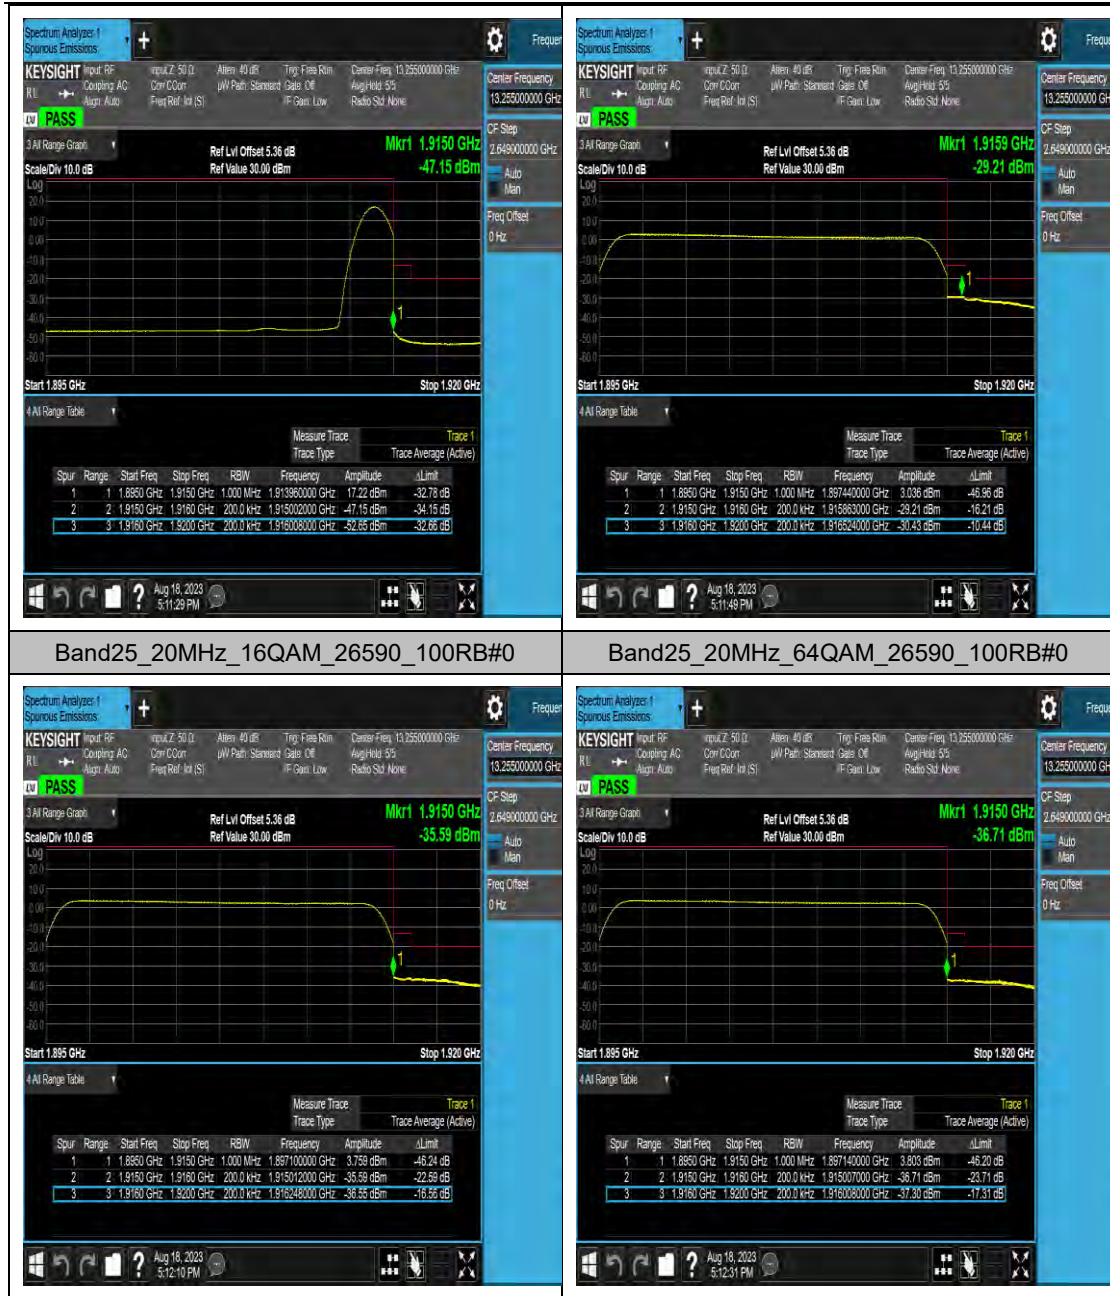

Band25_10MHz_16QAM_26640_50RB#0

Band25_10MHz_64QAM_26640_50RB#0

Band25_15MHz_QPSK_26115_1RB#0

Band25_15MHz_16QAM_26115_1RB#0

Band25_20MHz_QPSK_26590_1RB#99

Band25_20MHz_16QAM_26590_1RB#99

Band25_20MHz_64QAM_26590_1RB#99

Band25_20MHz_QPSK_26590_100RB#0

LTE Band 26(814-824) Test Graphs

LTE Band 26(824-849) Test Graphs

Band26_1.4MHz_QPSK_26797_6RB#0

Band26_1.4MHz_16QAM_26797_6RB#0

Band26_1.4MHz_64QAM_26797_6RB#0

Band26_1.4MHz_QPSK_27033_1RB#0