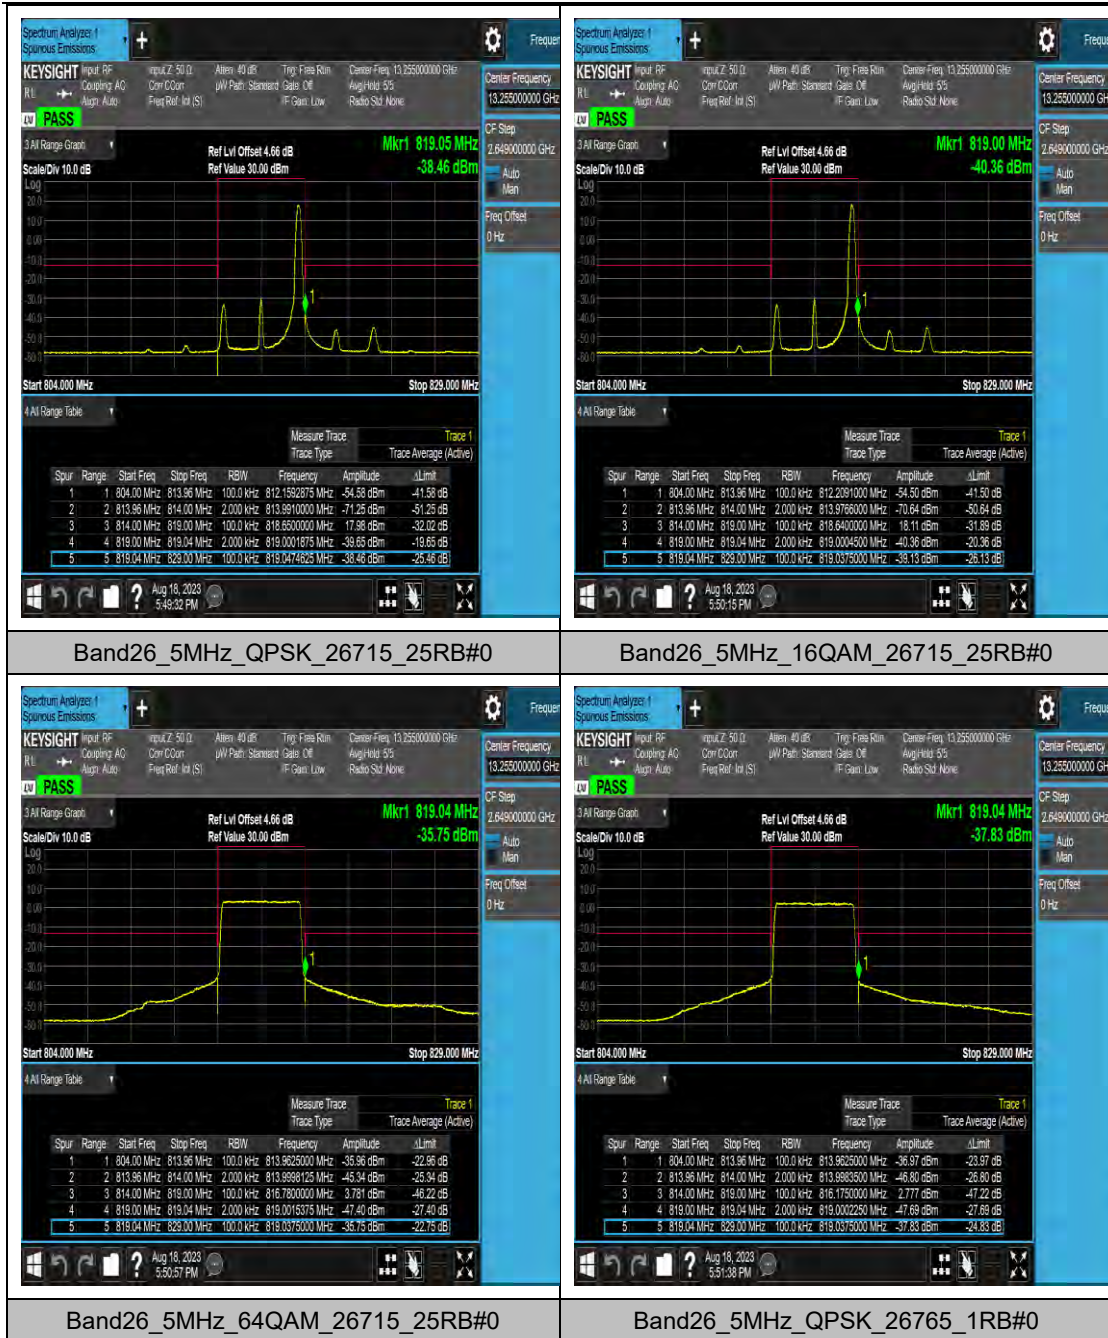

Band25_20MHz_QPSK_26590_100RB#0

LTE Band 26(814-824) Test Graphs

LTE Band 26(824-849) Test Graphs

Band26_1.4MHz_QPSK_26797_6RB#0

Band26_1.4MHz_16QAM_26797_6RB#0

Band26_1.4MHz_64QAM_26797_6RB#0

Band26_1.4MHz_QPSK_27033_1RB#0