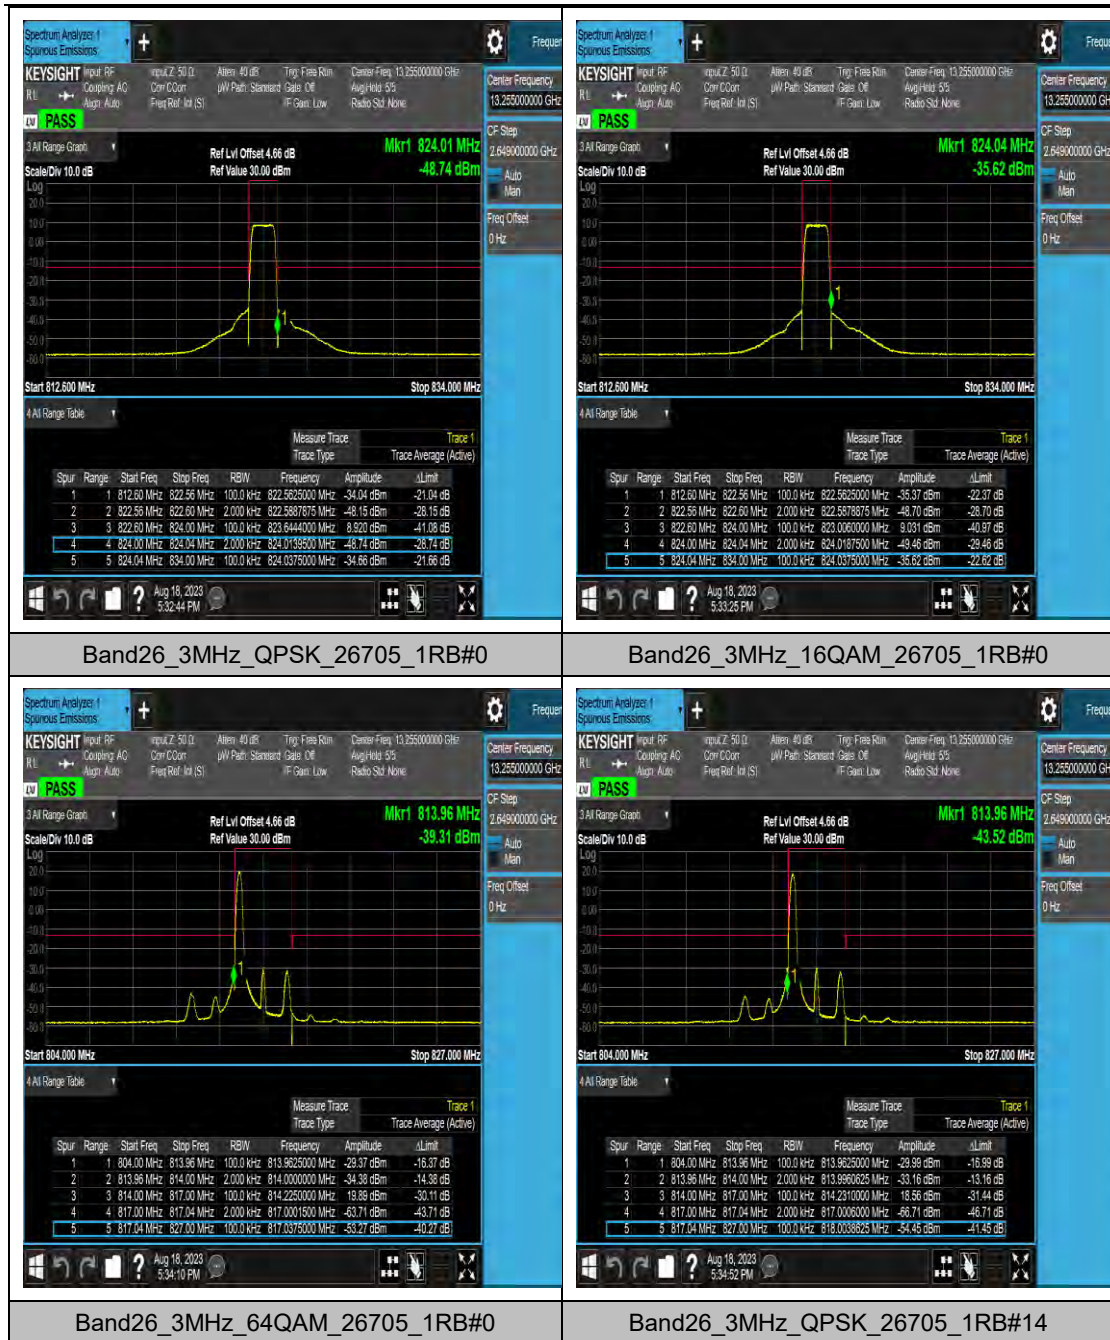

Band25_20MHz_QPSK_26590_100RB#0

LTE Band 26(814-824) Test Graphs

LTE Band 26(824-849) Test Graphs

Band26_1.4MHz_QPSK_26797_6RB#0

Band26_1.4MHz_16QAM_26797_6RB#0

Band26_1.4MHz_64QAM_26797_6RB#0

Band26_1.4MHz_QPSK_27033_1RB#0