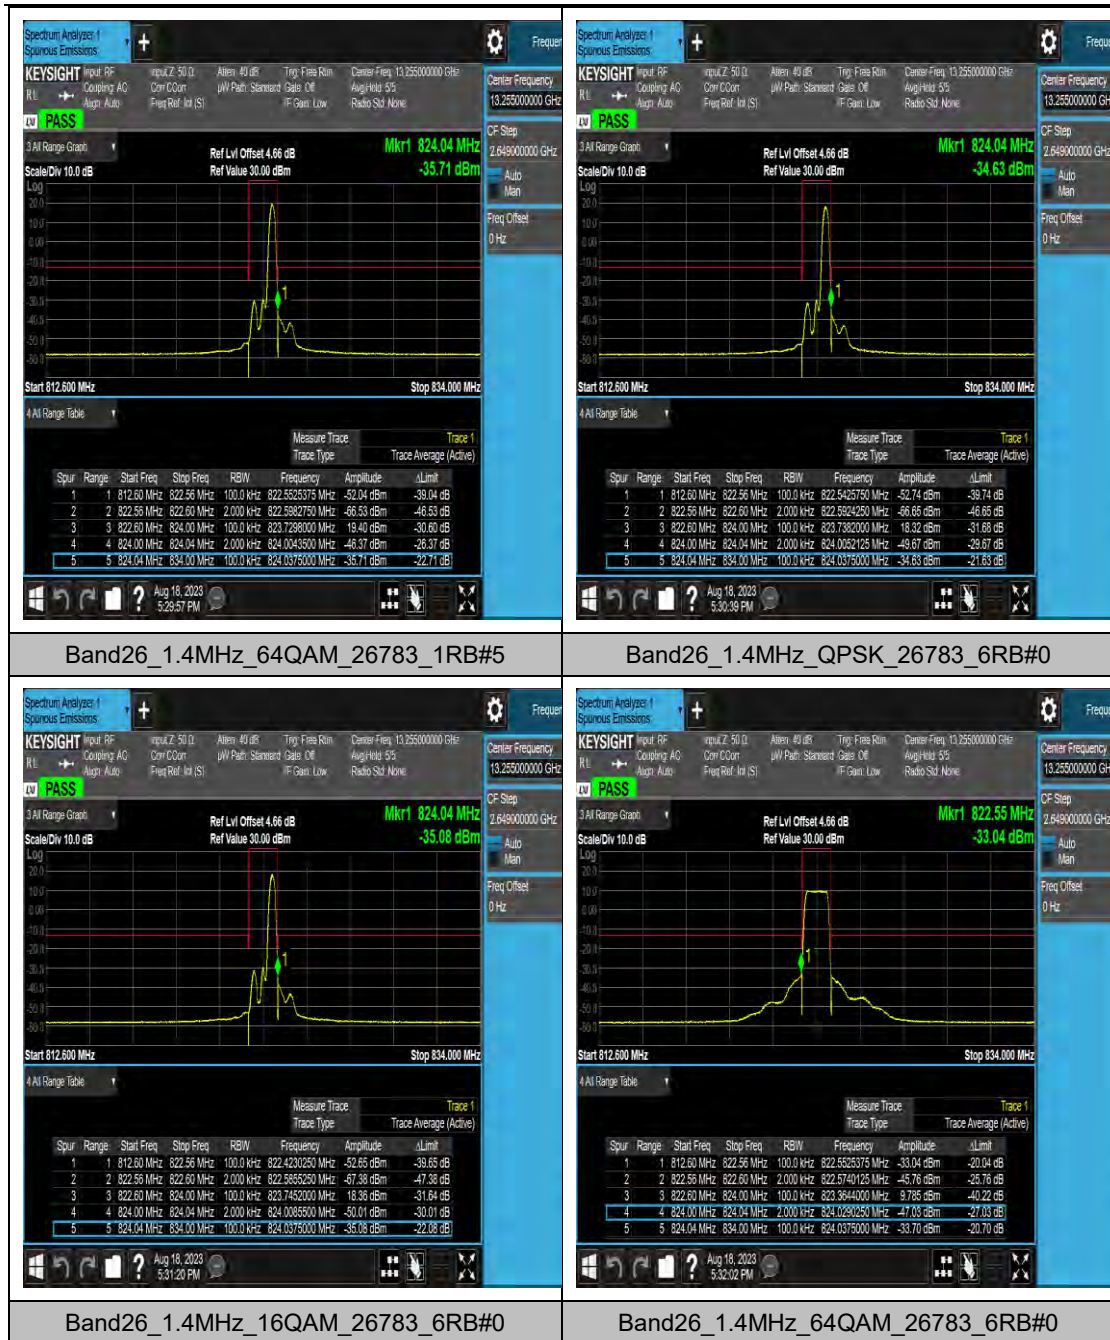

Band25_20MHz_QPSK_26590_100RB#0

LTE Band 26(814-824) Test Graphs

LTE Band 26(824-849) Test Graphs

Band26_1.4MHz_QPSK_26797_6RB#0

Band26_1.4MHz_16QAM_26797_6RB#0

Band26_1.4MHz_64QAM_26797_6RB#0

Band26_1.4MHz_QPSK_27033_1RB#0