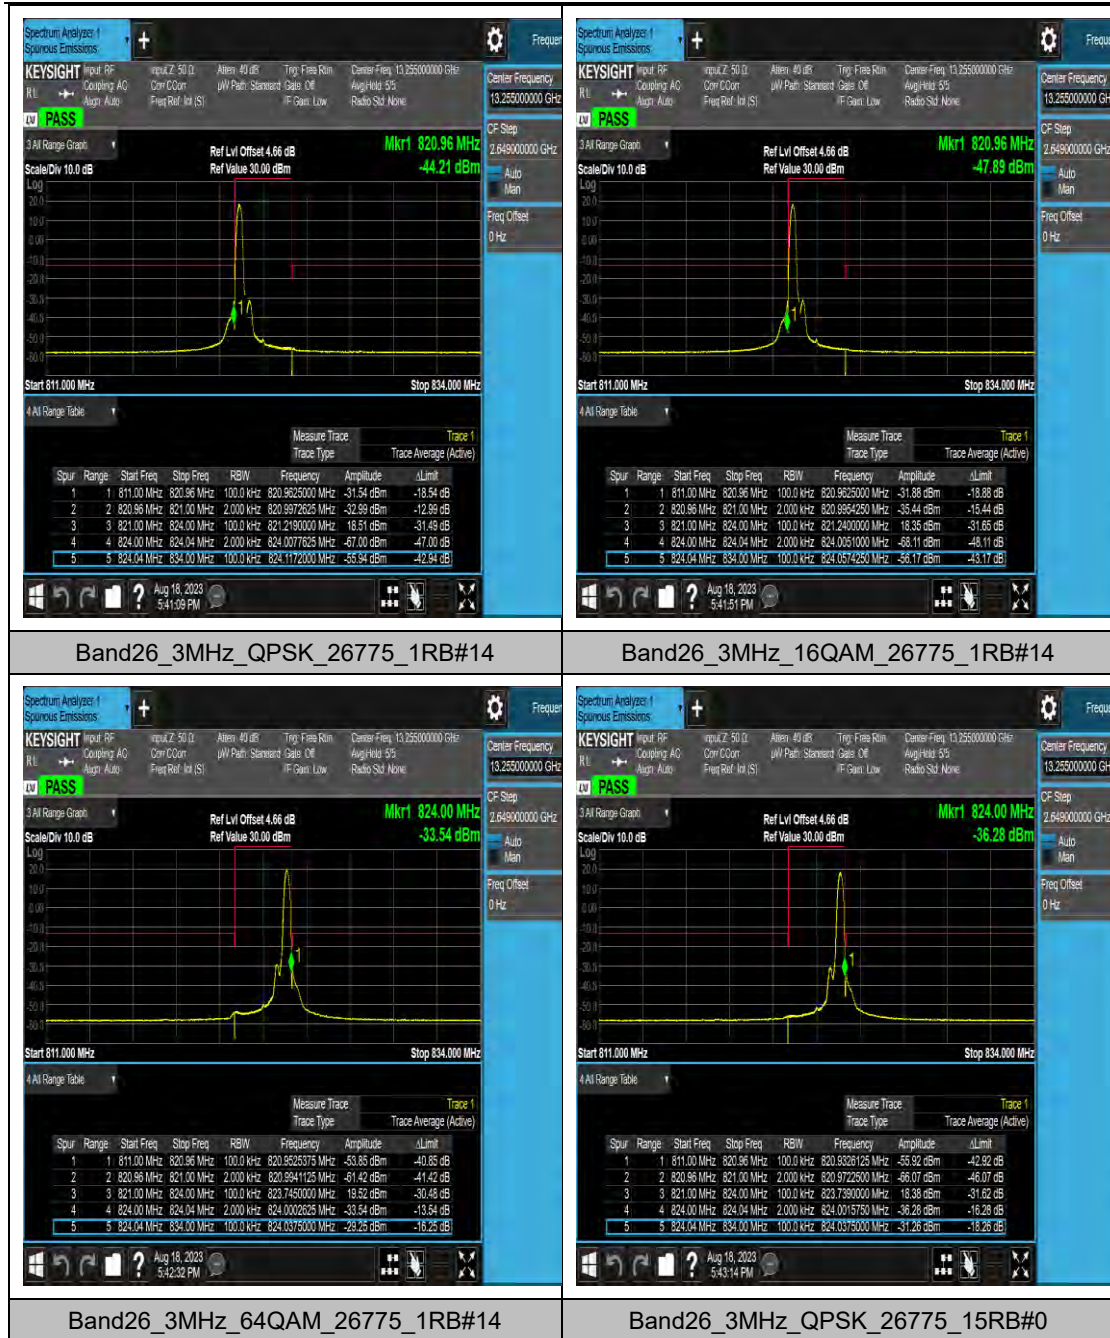

Band25_20MHz_QPSK_26590_100RB#0

LTE Band 26(814-824) Test Graphs

LTE Band 26(824-849) Test Graphs

Band26_1.4MHz_QPSK_26797_6RB#0

Band26_1.4MHz_16QAM_26797_6RB#0

Band26_1.4MHz_64QAM_26797_6RB#0

Band26_1.4MHz_QPSK_27033_1RB#0