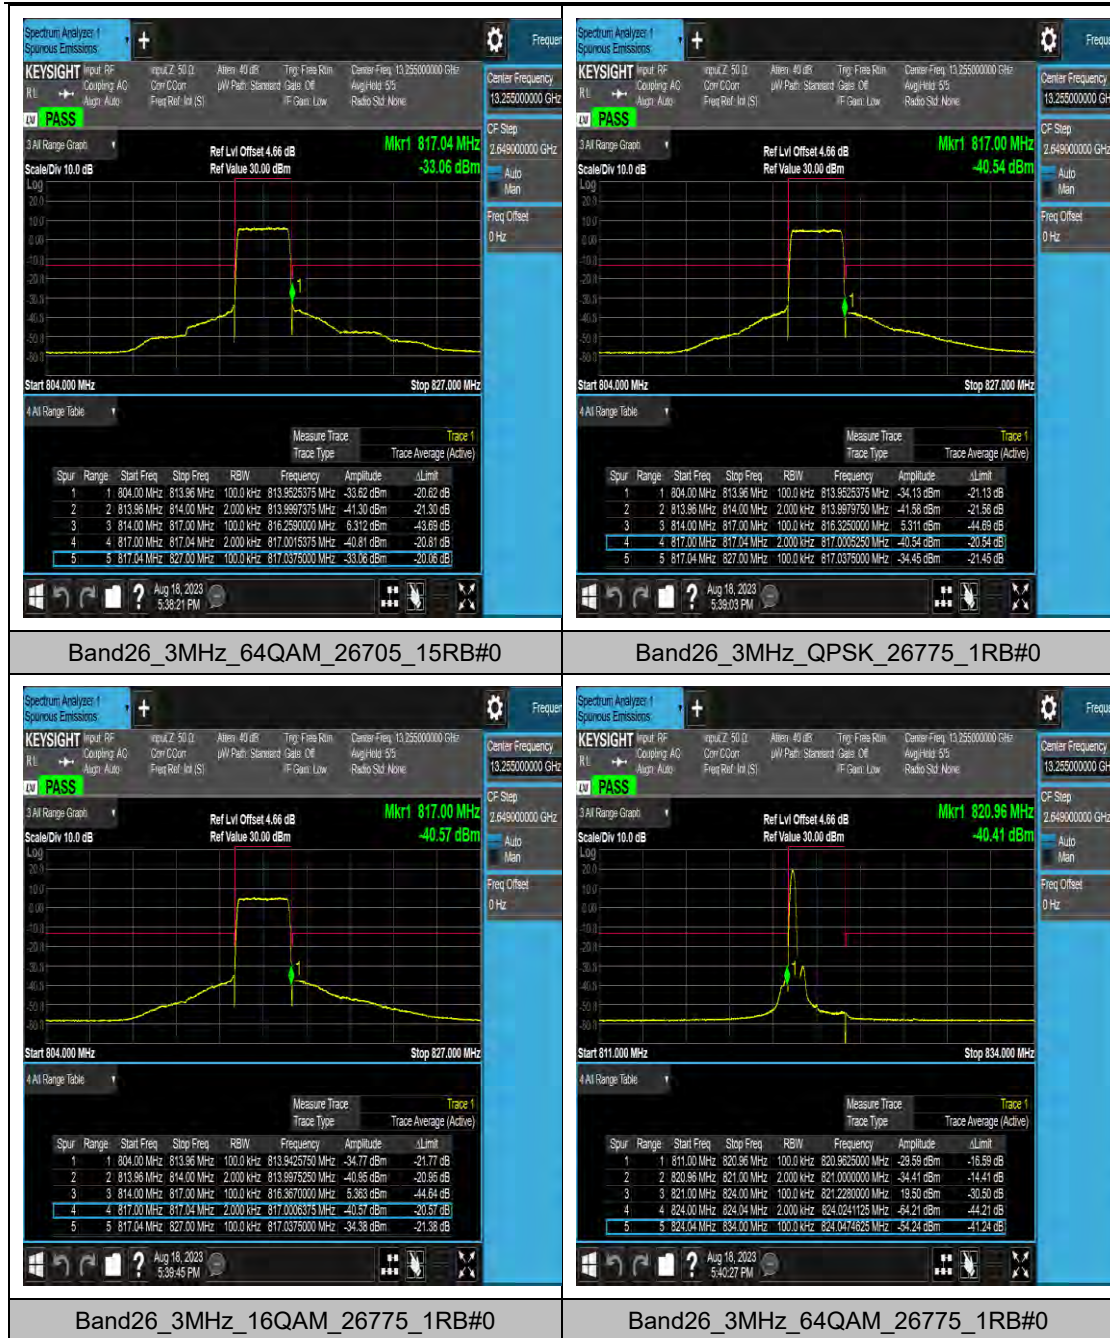

Band25_20MHz_QPSK_26590_100RB#0

LTE Band 26(814-824) Test Graphs

LTE Band 26(824-849) Test Graphs

Band26_1.4MHz_QPSK_26797_6RB#0

Band26_1.4MHz_16QAM_26797_6RB#0

Band26_1.4MHz_64QAM_26797_6RB#0

Band26_1.4MHz_QPSK_27033_1RB#0