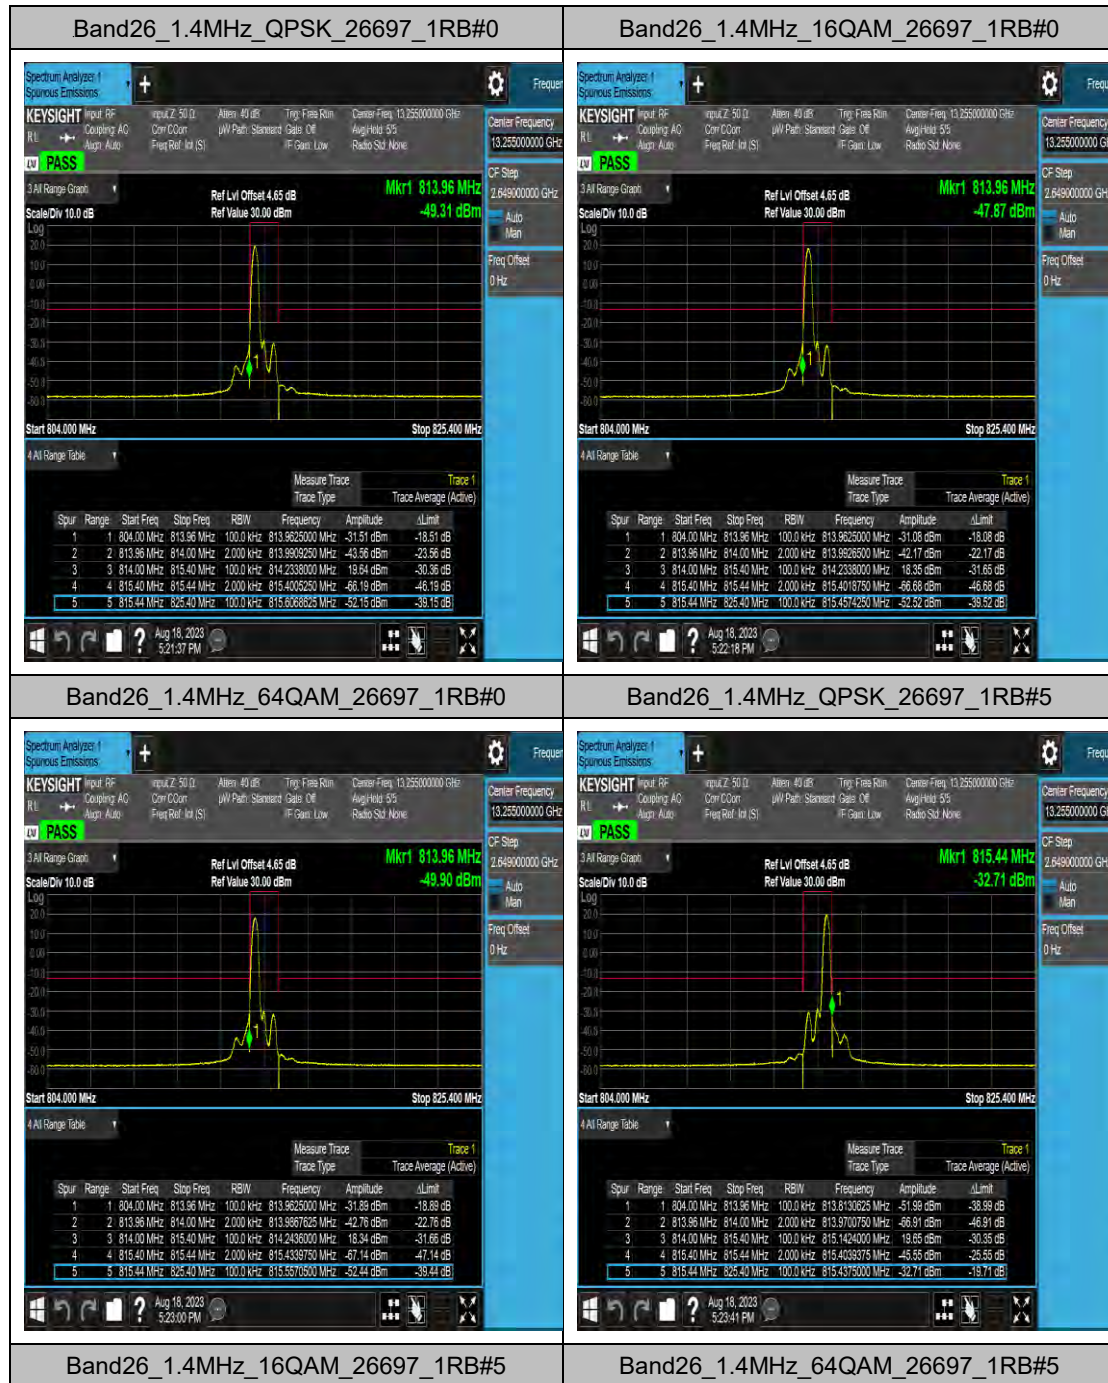

Band25_10MHz_16QAM_26640_50RB#0

Band25_10MHz_64QAM_26640_50RB#0

Band25_15MHz_QPSK_26115_1RB#0

Band25_15MHz_16QAM_26115_1RB#0

Band25_20MHz_QPSK_26590_1RB#99

Band25_20MHz_16QAM_26590_1RB#99

Band25_20MHz_64QAM_26590_1RB#99

Band25_20MHz_QPSK_26590_100RB#0

LTE Band 26(814-824) Test Graphs

LTE Band 26(824-849) Test Graphs

Band26_1.4MHz_QPSK_26797_6RB#0

Band26_1.4MHz_16QAM_26797_6RB#0

Band26_1.4MHz_64QAM_26797_6RB#0

Band26_1.4MHz_QPSK_27033_1RB#0