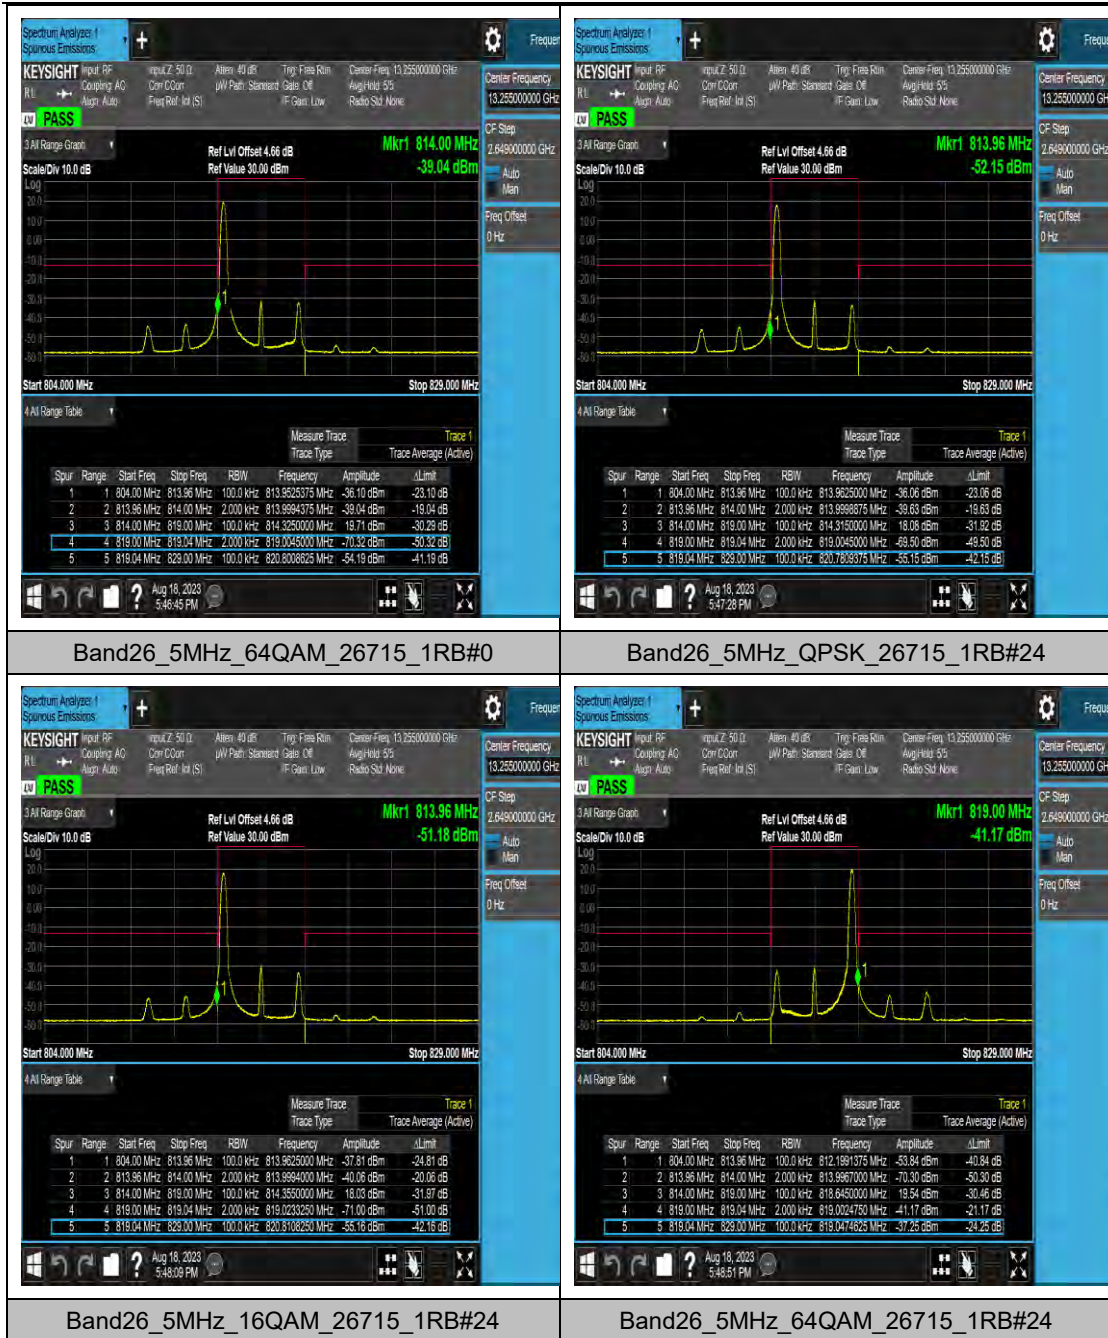

Band25_20MHz_QPSK_26590_100RB#0

LTE Band 26(814-824) Test Graphs

LTE Band 26(824-849) Test Graphs

Band26_1.4MHz_QPSK_26797_6RB#0

Band26_1.4MHz_16QAM_26797_6RB#0

Band26_1.4MHz_64QAM_26797_6RB#0

Band26_1.4MHz_QPSK_27033_1RB#0