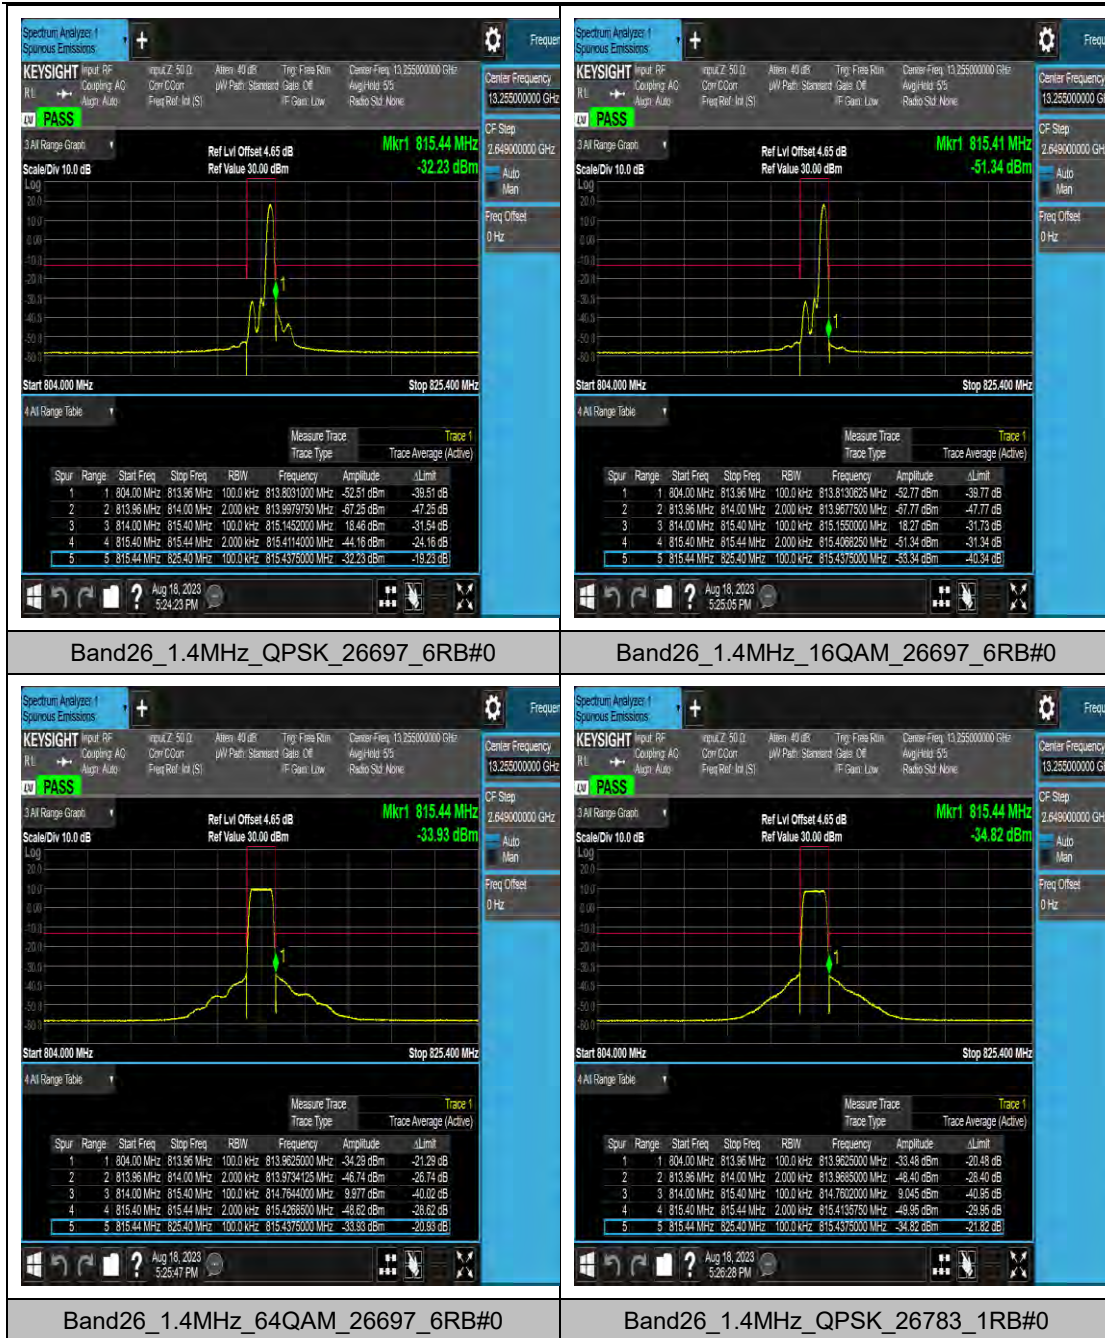

Band25_10MHz_16QAM_26640_50RB#0

Band25_10MHz_64QAM_26640_50RB#0

Band25_15MHz_QPSK_26115_1RB#0

Band25_15MHz_16QAM_26115_1RB#0

Band25_20MHz_QPSK_26590_1RB#99

Band25_20MHz_16QAM_26590_1RB#99

Band25_20MHz_64QAM_26590_1RB#99

Band25_20MHz_QPSK_26590_100RB#0

LTE Band 26(814-824) Test Graphs

LTE Band 26(824-849) Test Graphs

Band26_1.4MHz_QPSK_26797_6RB#0

Band26_1.4MHz_16QAM_26797_6RB#0

Band26_1.4MHz_64QAM_26797_6RB#0

Band26_1.4MHz_QPSK_27033_1RB#0