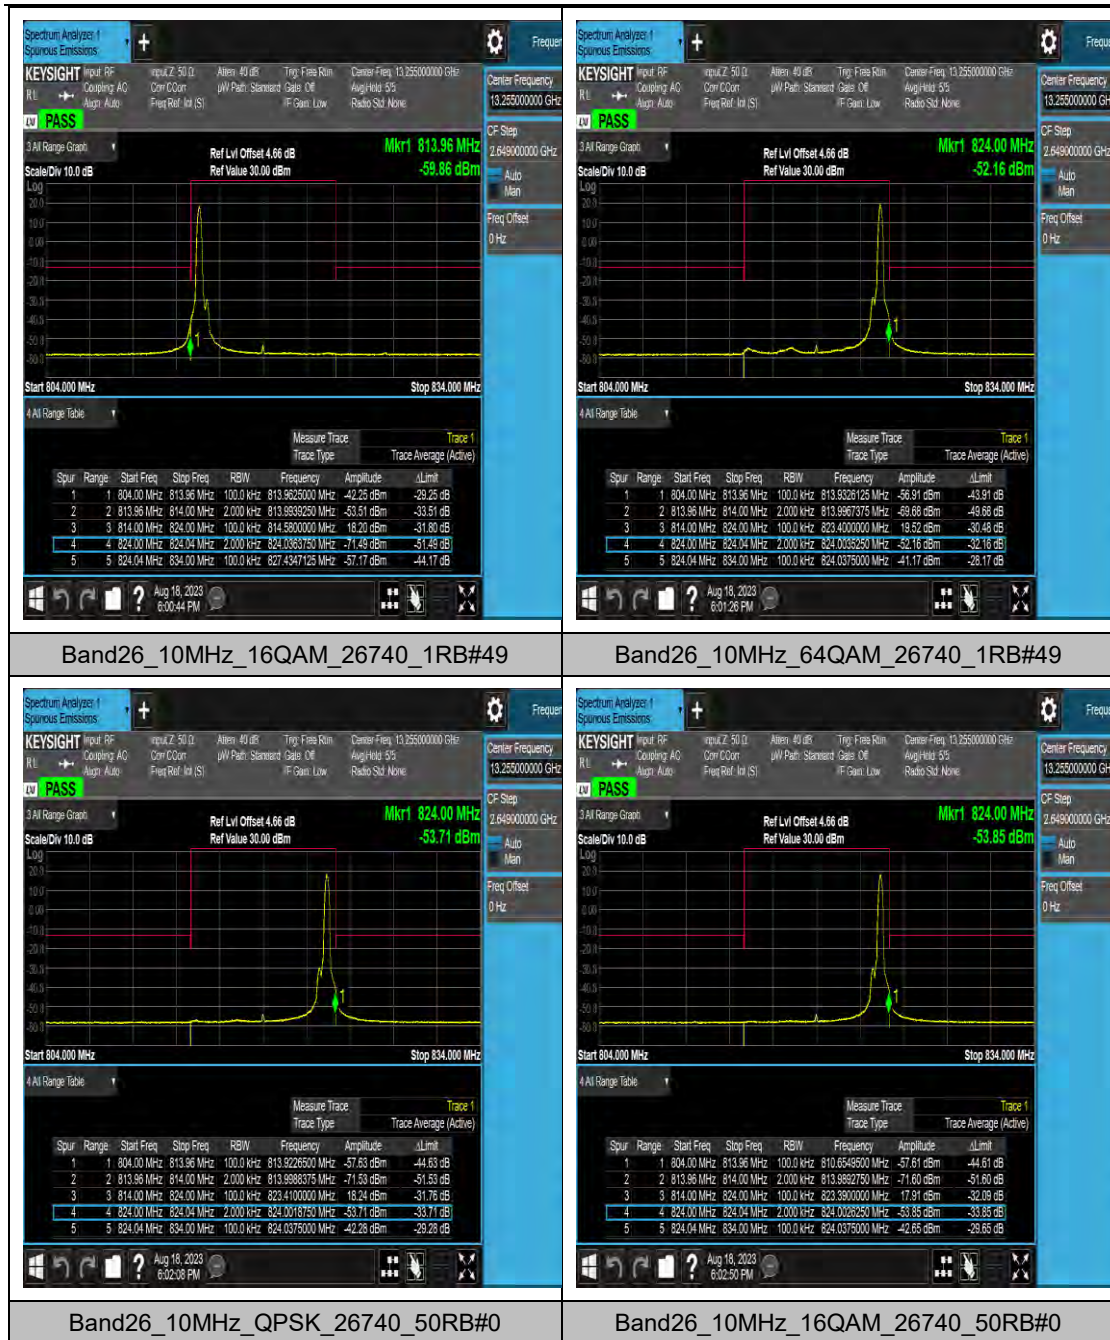

Band25_20MHz_QPSK_26590_100RB#0

LTE Band 26(814-824) Test Graphs

LTE Band 26(824-849) Test Graphs

Band26_1.4MHz_QPSK_26797_6RB#0

Band26_1.4MHz_16QAM_26797_6RB#0

Band26_1.4MHz_64QAM_26797_6RB#0

Band26_1.4MHz_QPSK_27033_1RB#0