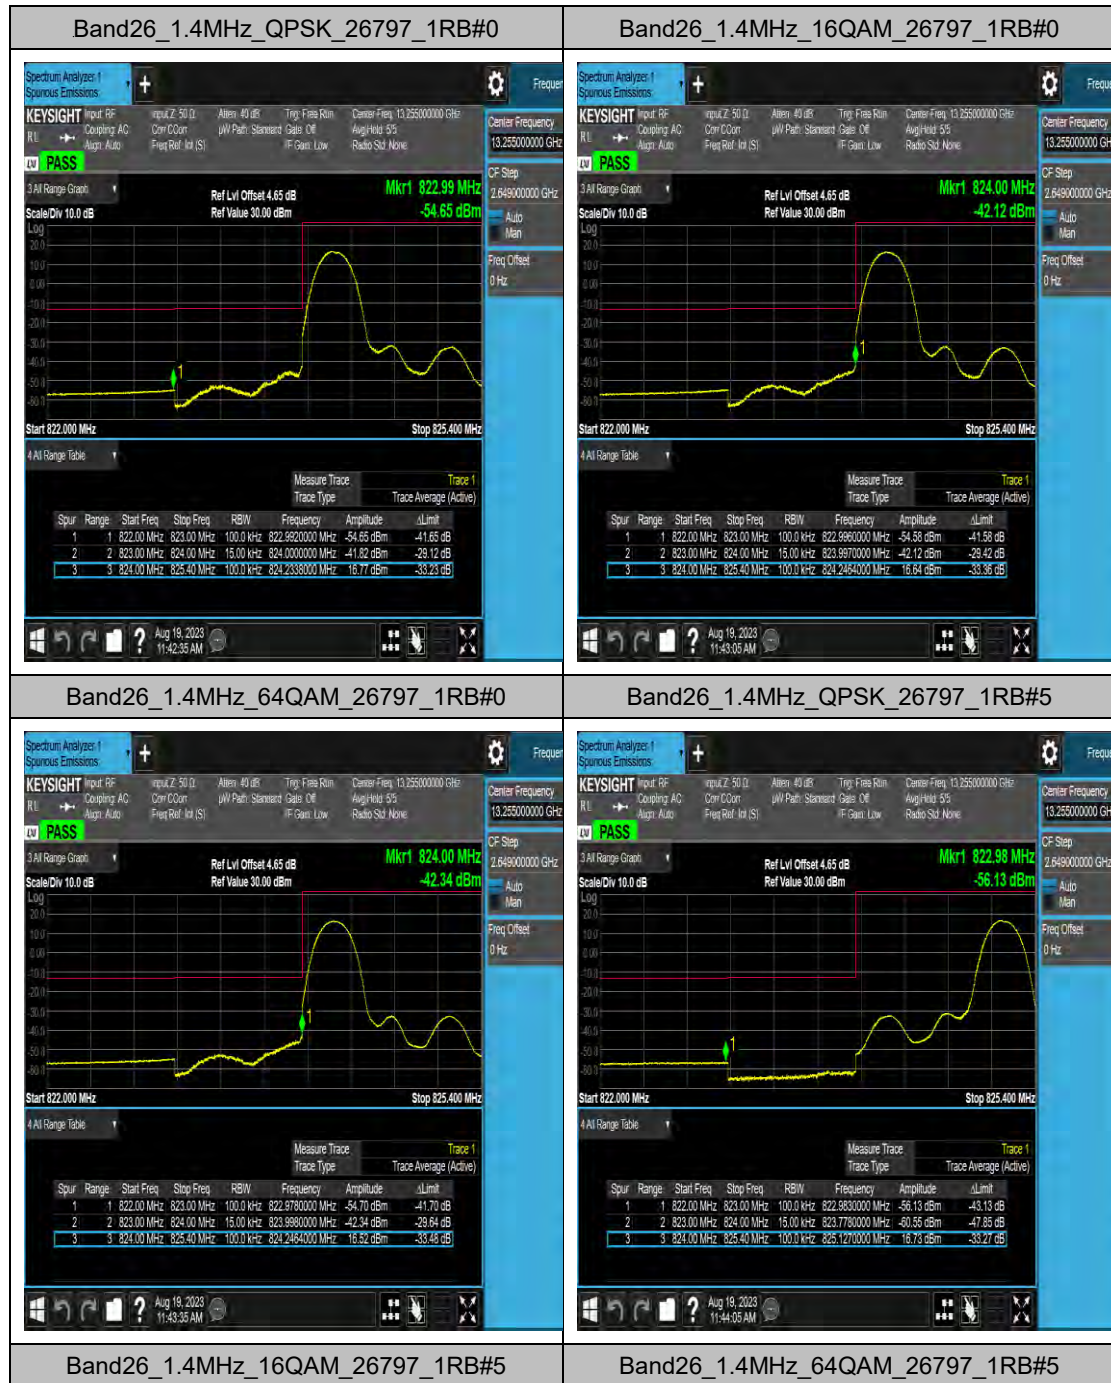

Band25_10MHz_16QAM_26640_50RB#0

Band25_10MHz_64QAM_26640_50RB#0

Band25_15MHz_QPSK_26115_1RB#0

Band25_15MHz_16QAM_26115_1RB#0

Band25_20MHz_QPSK_26590_1RB#99

Band25_20MHz_16QAM_26590_1RB#99

Band25_20MHz_64QAM_26590_1RB#99

Band25_20MHz_QPSK_26590_100RB#0

LTE Band 26(814-824) Test Graphs

LTE Band 26(824-849) Test Graphs

Band26_1.4MHz_QPSK_26797_6RB#0

Band26_1.4MHz_16QAM_26797_6RB#0

Band26_1.4MHz_64QAM_26797_6RB#0

Band26_1.4MHz_QPSK_27033_1RB#0