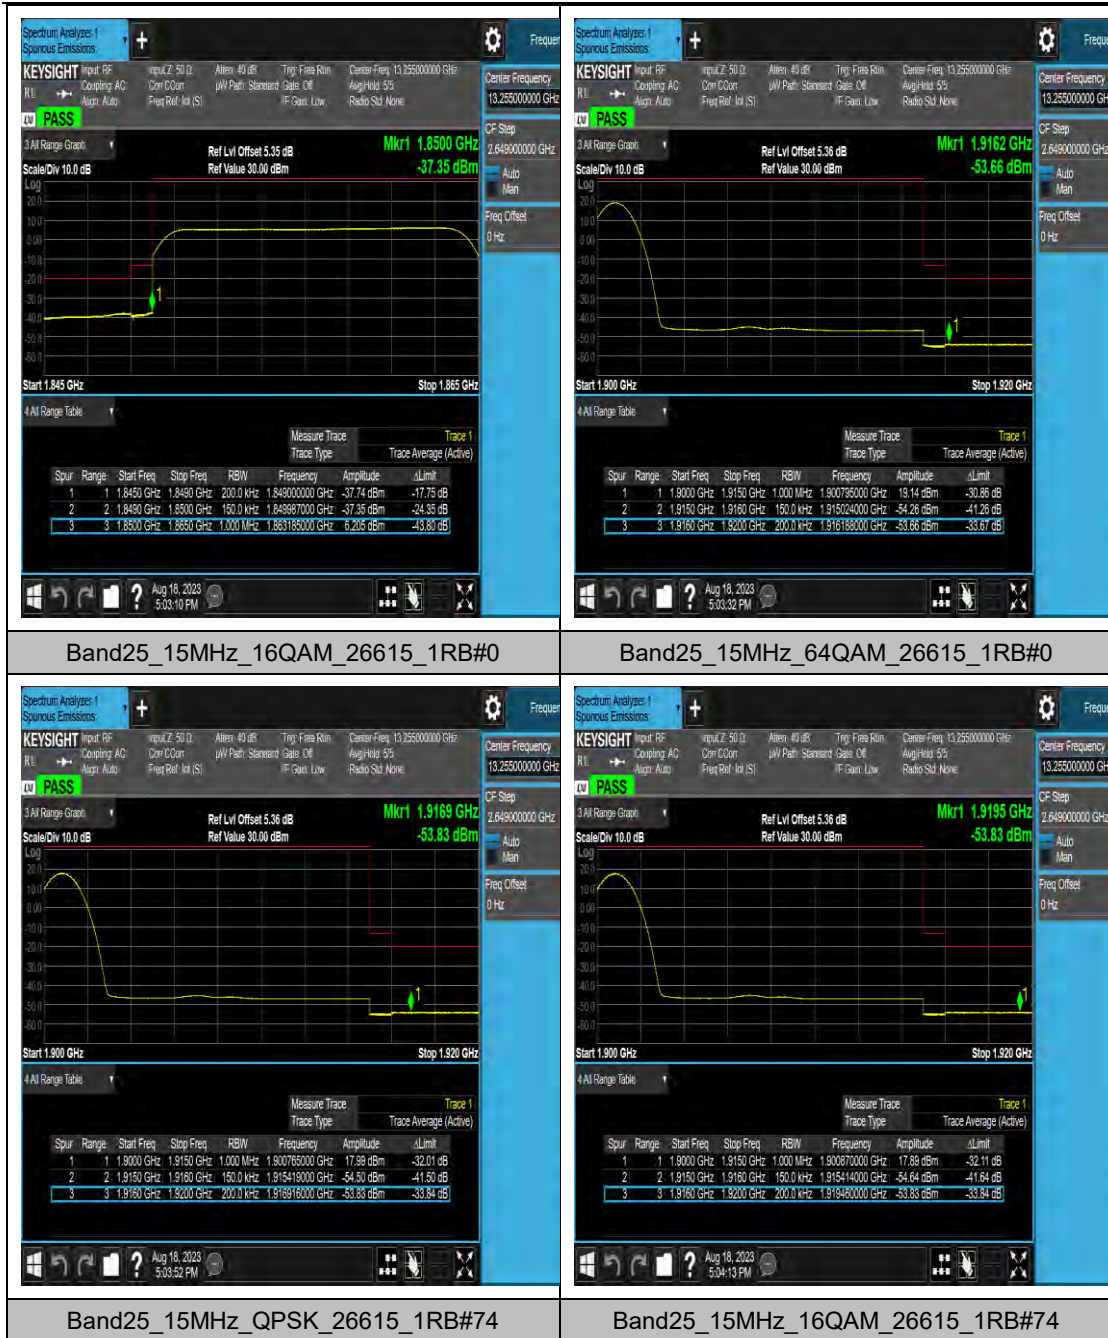

Band25_10MHz_16QAM_26640_50RB#0

Band25_10MHz_64QAM_26640_50RB#0

Band25_15MHz_QPSK_26115_1RB#0

Band25_15MHz_16QAM_26115_1RB#0

Band25_20MHz_QPSK_26590_1RB#99

Band25_20MHz_16QAM_26590_1RB#99

Band25_20MHz_64QAM_26590_1RB#99

Band25_20MHz_QPSK_26590_100RB#0

LTE Band 26(814-824) Test Graphs

LTE Band 26(824-849) Test Graphs

Band26_1.4MHz_QPSK_26797_6RB#0

Band26_1.4MHz_16QAM_26797_6RB#0

Band26_1.4MHz_64QAM_26797_6RB#0

Band26_1.4MHz_QPSK_27033_1RB#0