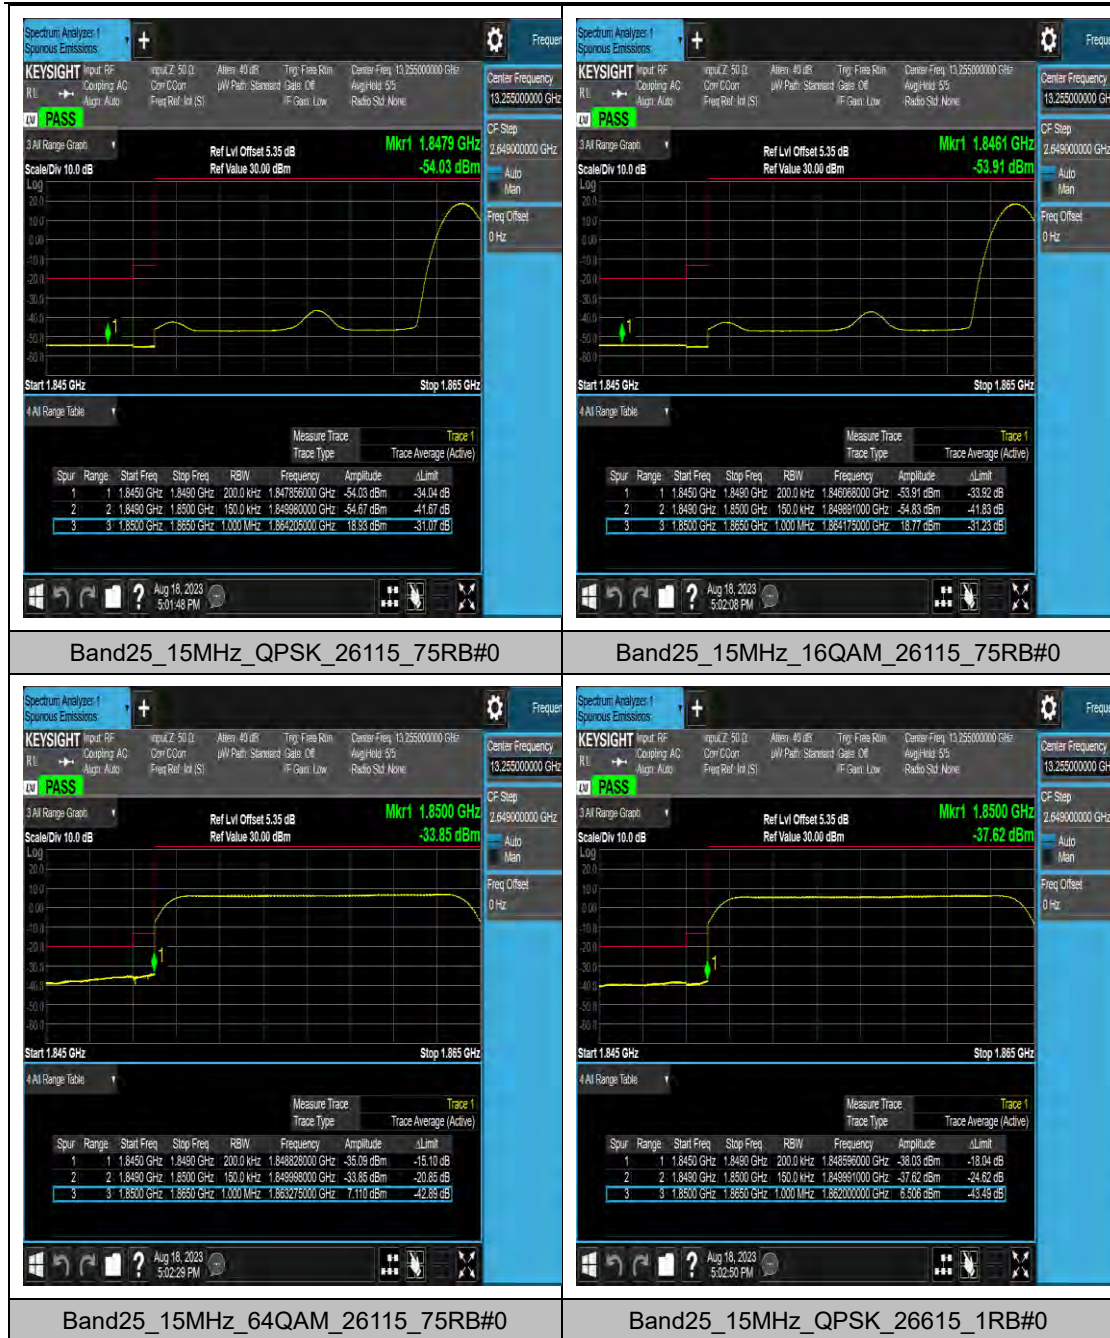

Band25_10MHz_16QAM_26640_50RB#0

Band25_10MHz_64QAM_26640_50RB#0

Band25_15MHz_QPSK_26115_1RB#0

Band25_15MHz_16QAM_26115_1RB#0

Band25_20MHz_QPSK_26590_1RB#99

Band25_20MHz_16QAM_26590_1RB#99

Band25_20MHz_64QAM_26590_1RB#99

Band25_20MHz_QPSK_26590_100RB#0

LTE Band 26(814-824) Test Graphs

LTE Band 26(824-849) Test Graphs

Band26_1.4MHz_QPSK_26797_6RB#0

Band26_1.4MHz_16QAM_26797_6RB#0

Band26_1.4MHz_64QAM_26797_6RB#0

Band26_1.4MHz_QPSK_27033_1RB#0