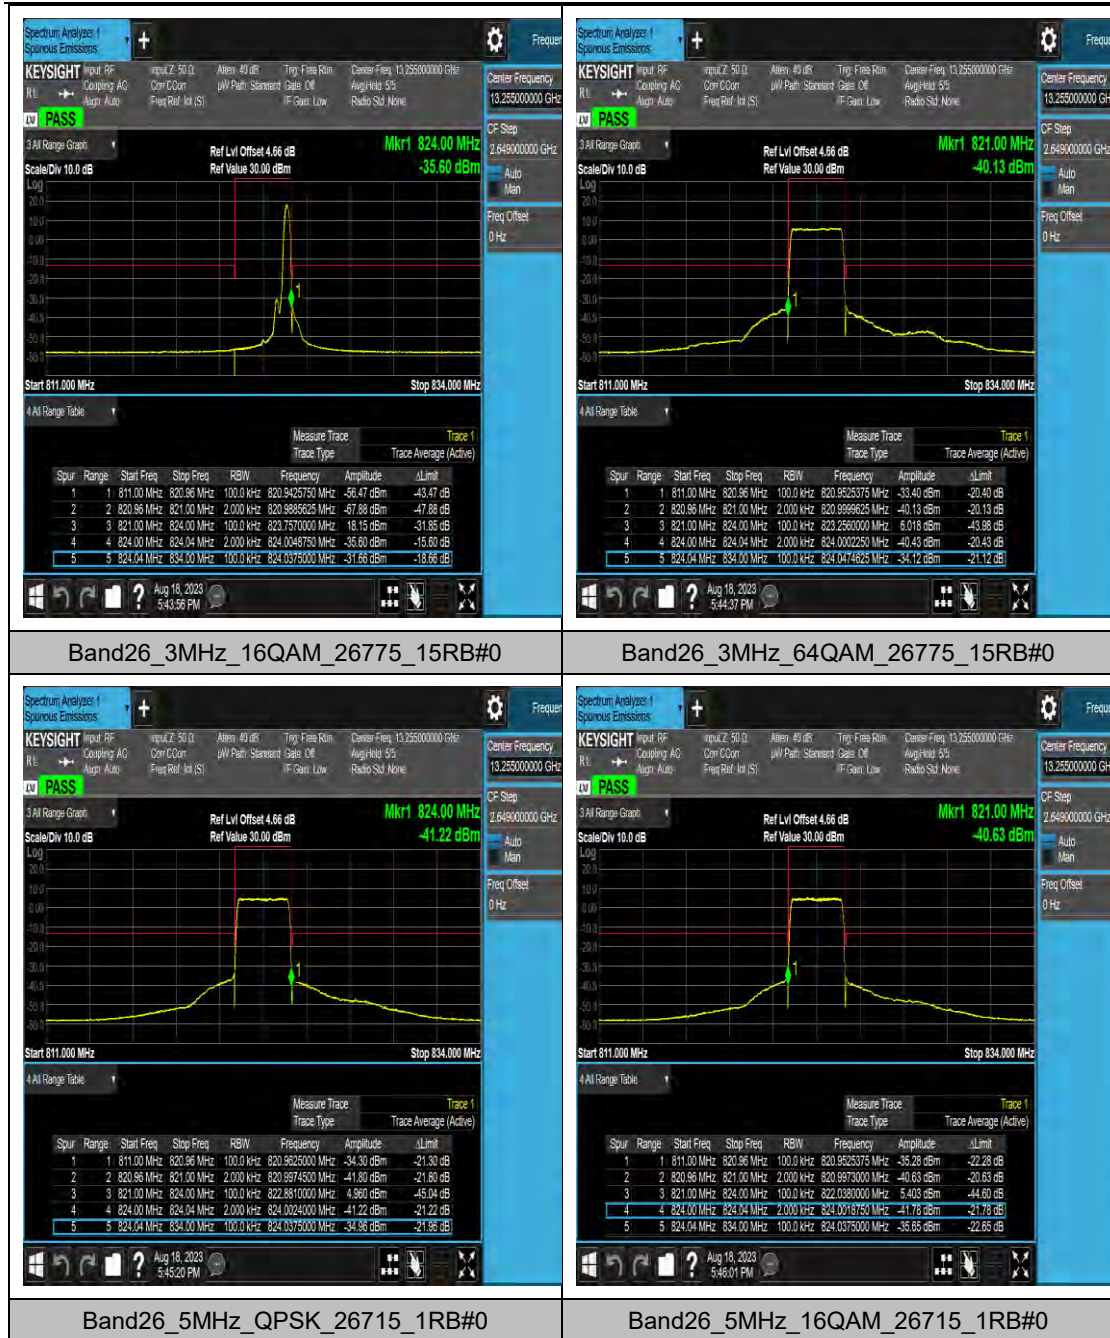

Band25_20MHz_QPSK_26590_100RB#0

LTE Band 26(814-824) Test Graphs

LTE Band 26(824-849) Test Graphs

Band26_1.4MHz_QPSK_26797_6RB#0

Band26_1.4MHz_16QAM_26797_6RB#0

Band26_1.4MHz_64QAM_26797_6RB#0

Band26_1.4MHz_QPSK_27033_1RB#0