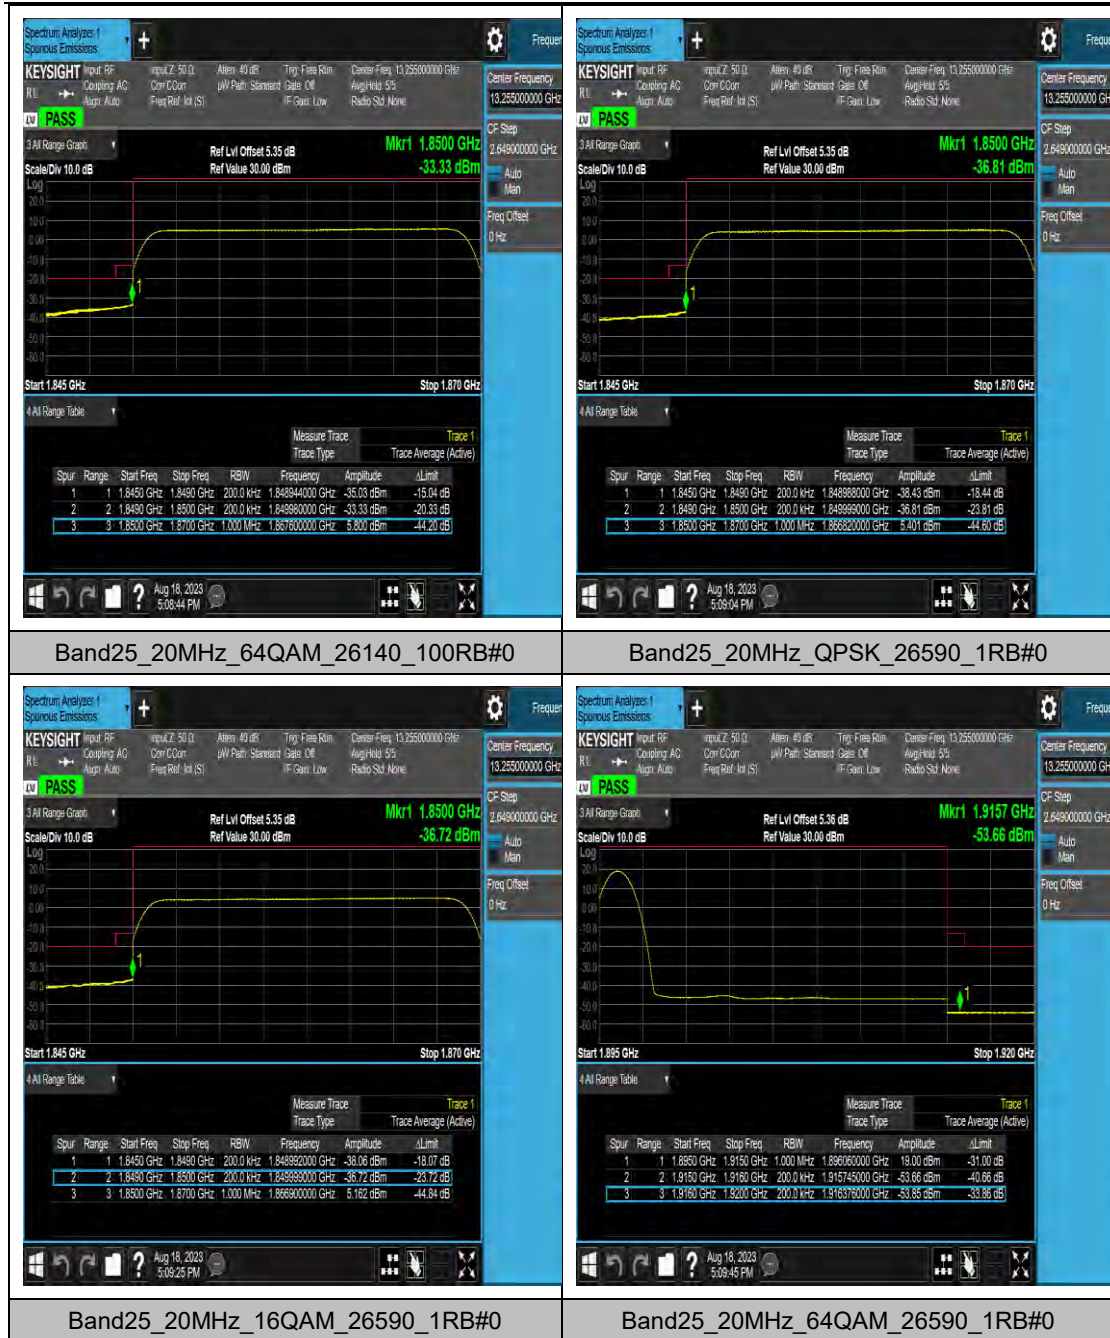

Band25_10MHz_16QAM_26640_50RB#0

Band25_10MHz_64QAM_26640_50RB#0

Band25_15MHz_QPSK_26115_1RB#0

Band25_15MHz_16QAM_26115_1RB#0

Band25_20MHz_QPSK_26590_1RB#99

Band25_20MHz_16QAM_26590_1RB#99

Band25_20MHz_64QAM_26590_1RB#99

Band25_20MHz_QPSK_26590_100RB#0

LTE Band 26(814-824) Test Graphs

LTE Band 26(824-849) Test Graphs

Band26_1.4MHz_QPSK_26797_6RB#0

Band26_1.4MHz_16QAM_26797_6RB#0

Band26_1.4MHz_64QAM_26797_6RB#0

Band26_1.4MHz_QPSK_27033_1RB#0