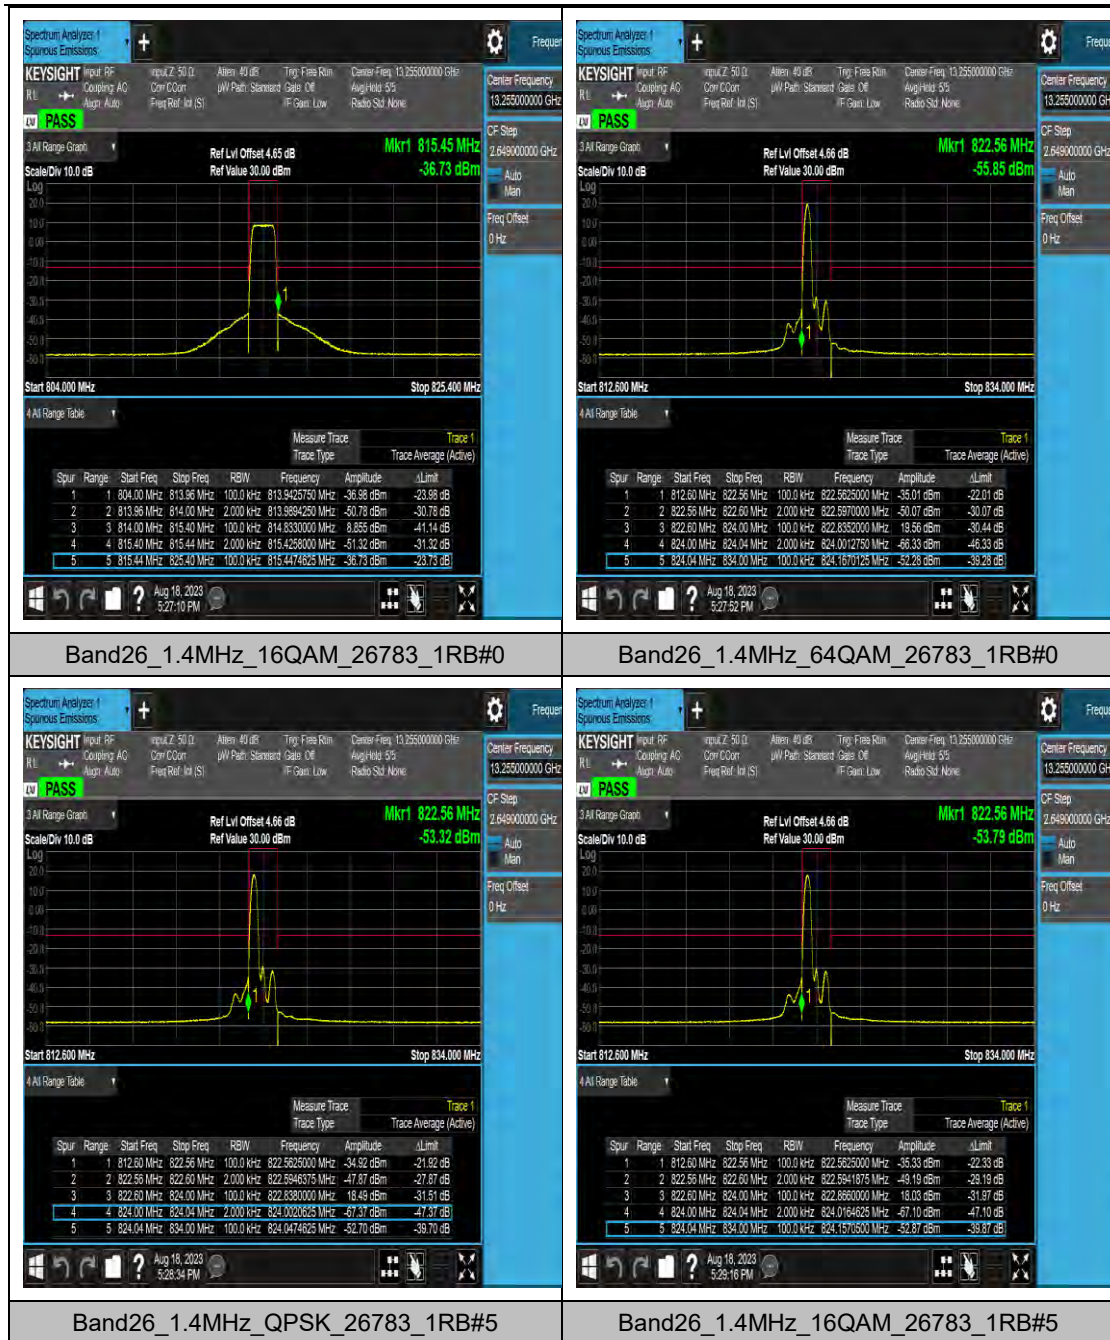

Band25_10MHz_16QAM_26640_50RB#0

Band25_10MHz_64QAM_26640_50RB#0

Band25_15MHz_QPSK_26115_1RB#0

Band25_15MHz_16QAM_26115_1RB#0

Band25_20MHz_QPSK_26590_1RB#99

Band25_20MHz_16QAM_26590_1RB#99

Band25_20MHz_64QAM_26590_1RB#99

Band25_20MHz_QPSK_26590_100RB#0

LTE Band 26(814-824) Test Graphs

LTE Band 26(824-849) Test Graphs

Band26_1.4MHz_QPSK_26797_6RB#0

Band26_1.4MHz_16QAM_26797_6RB#0

Band26_1.4MHz_64QAM_26797_6RB#0

Band26_1.4MHz_QPSK_27033_1RB#0