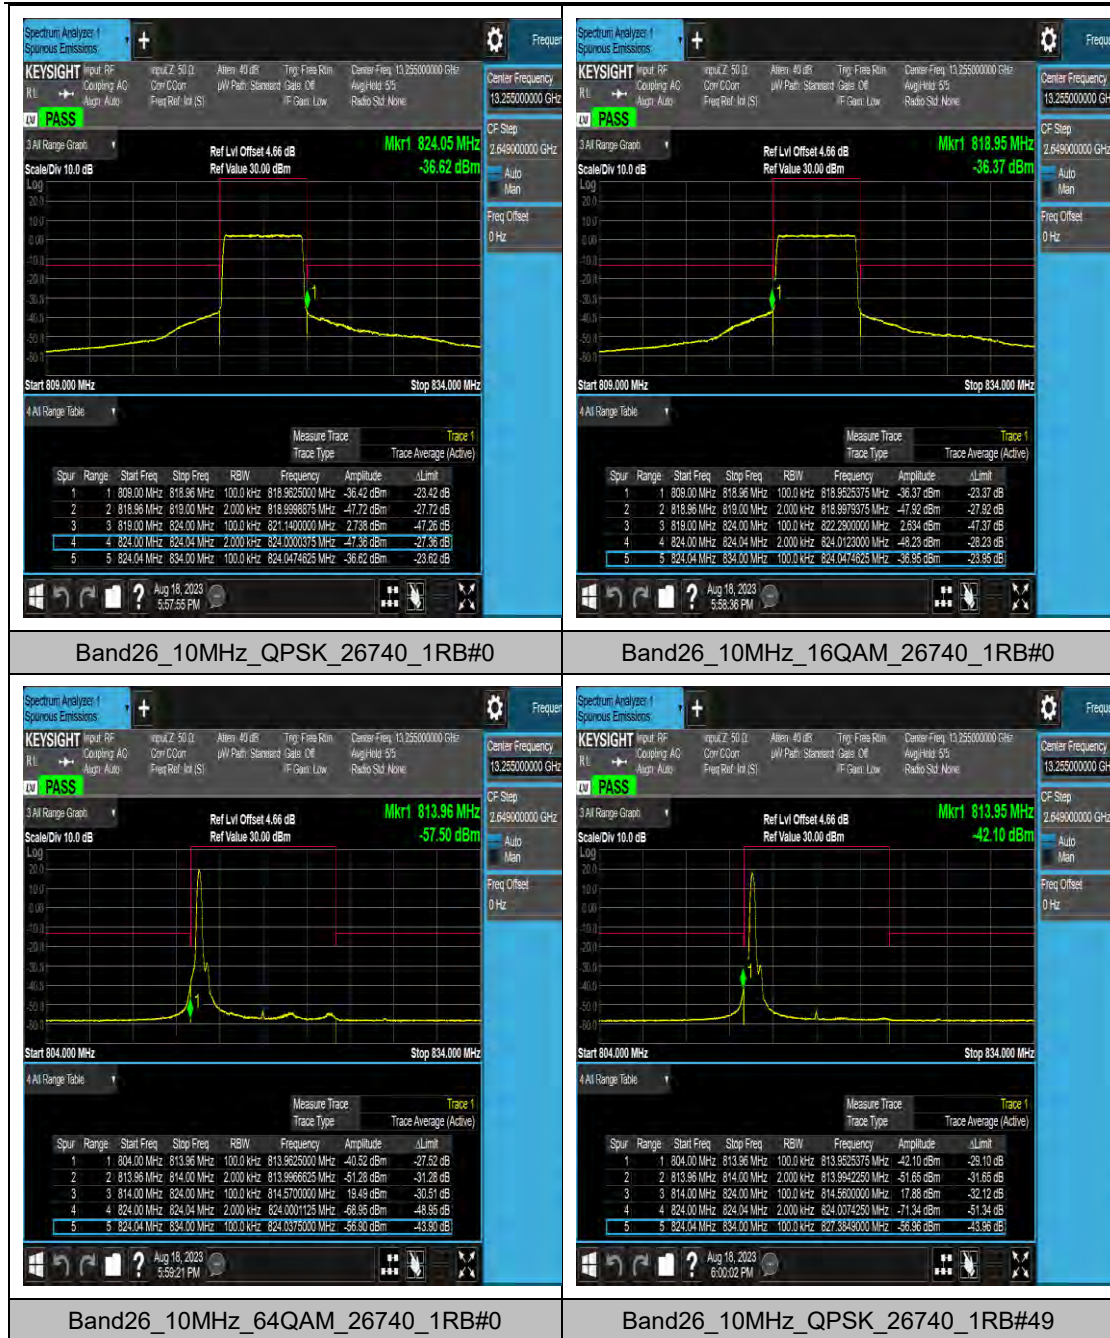

Band25_20MHz_QPSK_26590_100RB#0

LTE Band 26(814-824) Test Graphs

LTE Band 26(824-849) Test Graphs

Band26_1.4MHz_QPSK_26797_6RB#0

Band26_1.4MHz_16QAM_26797_6RB#0

Band26_1.4MHz_64QAM_26797_6RB#0

Band26_1.4MHz_QPSK_27033_1RB#0