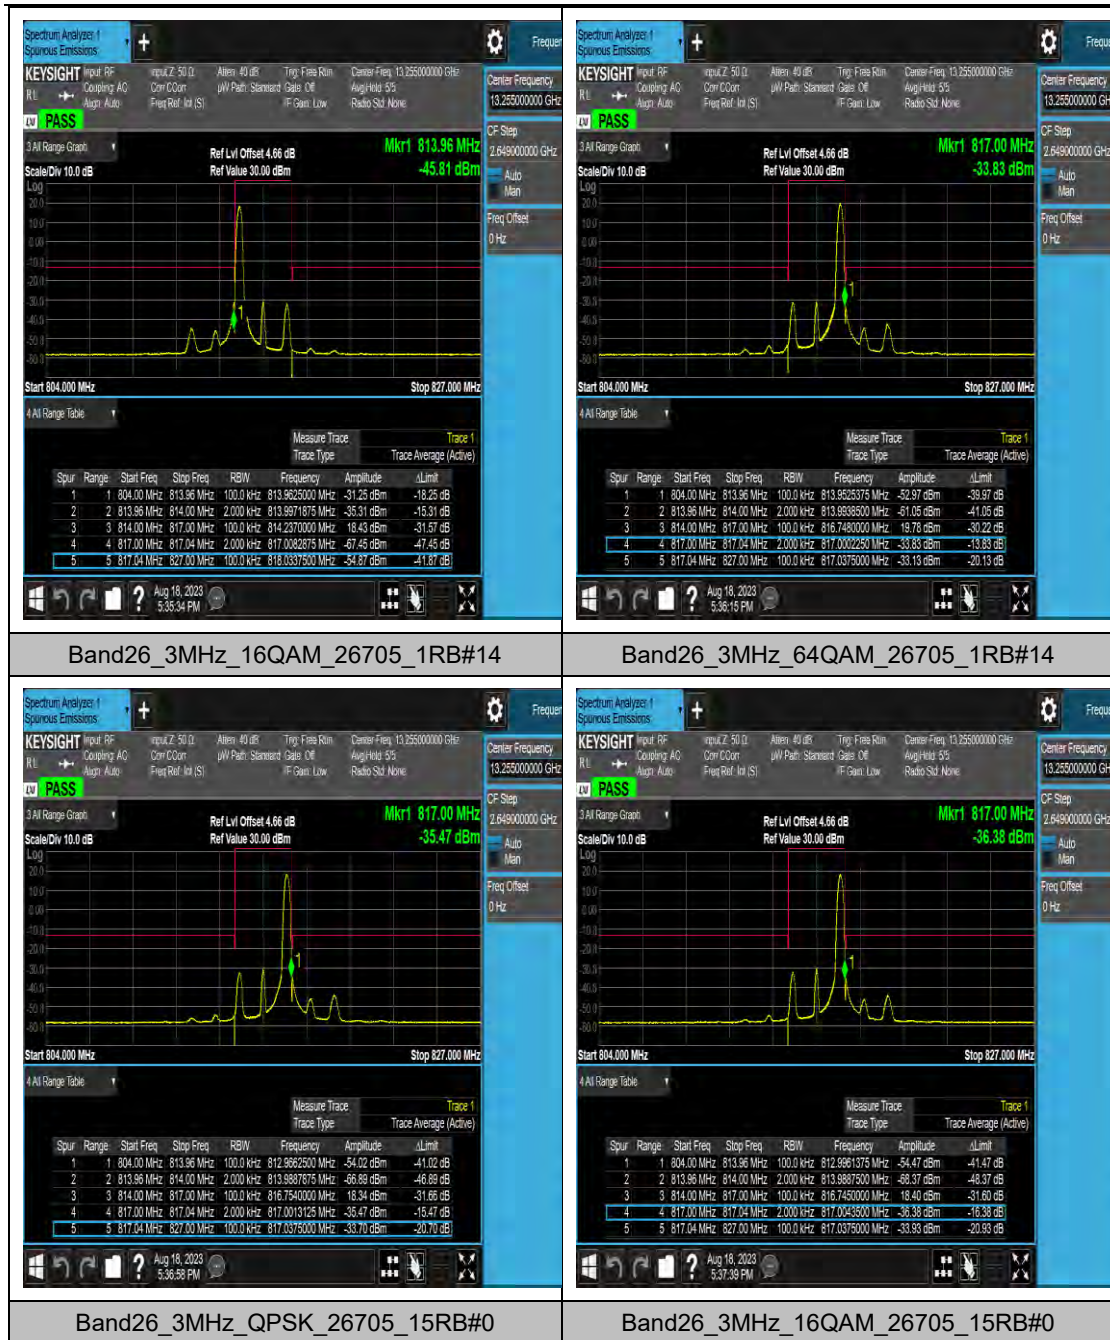

Band25_10MHz_16QAM_26640_50RB#0

Band25_10MHz_64QAM_26640_50RB#0

Band25_15MHz_QPSK_26115_1RB#0

Band25_15MHz_16QAM_26115_1RB#0

Band25_20MHz_QPSK_26590_1RB#99

Band25_20MHz_16QAM_26590_1RB#99

Band25_20MHz_64QAM_26590_1RB#99

Band25_20MHz_QPSK_26590_100RB#0

LTE Band 26(814-824) Test Graphs

LTE Band 26(824-849) Test Graphs

Band26_1.4MHz_QPSK_26797_6RB#0

Band26_1.4MHz_16QAM_26797_6RB#0

Band26_1.4MHz_64QAM_26797_6RB#0

Band26_1.4MHz_QPSK_27033_1RB#0