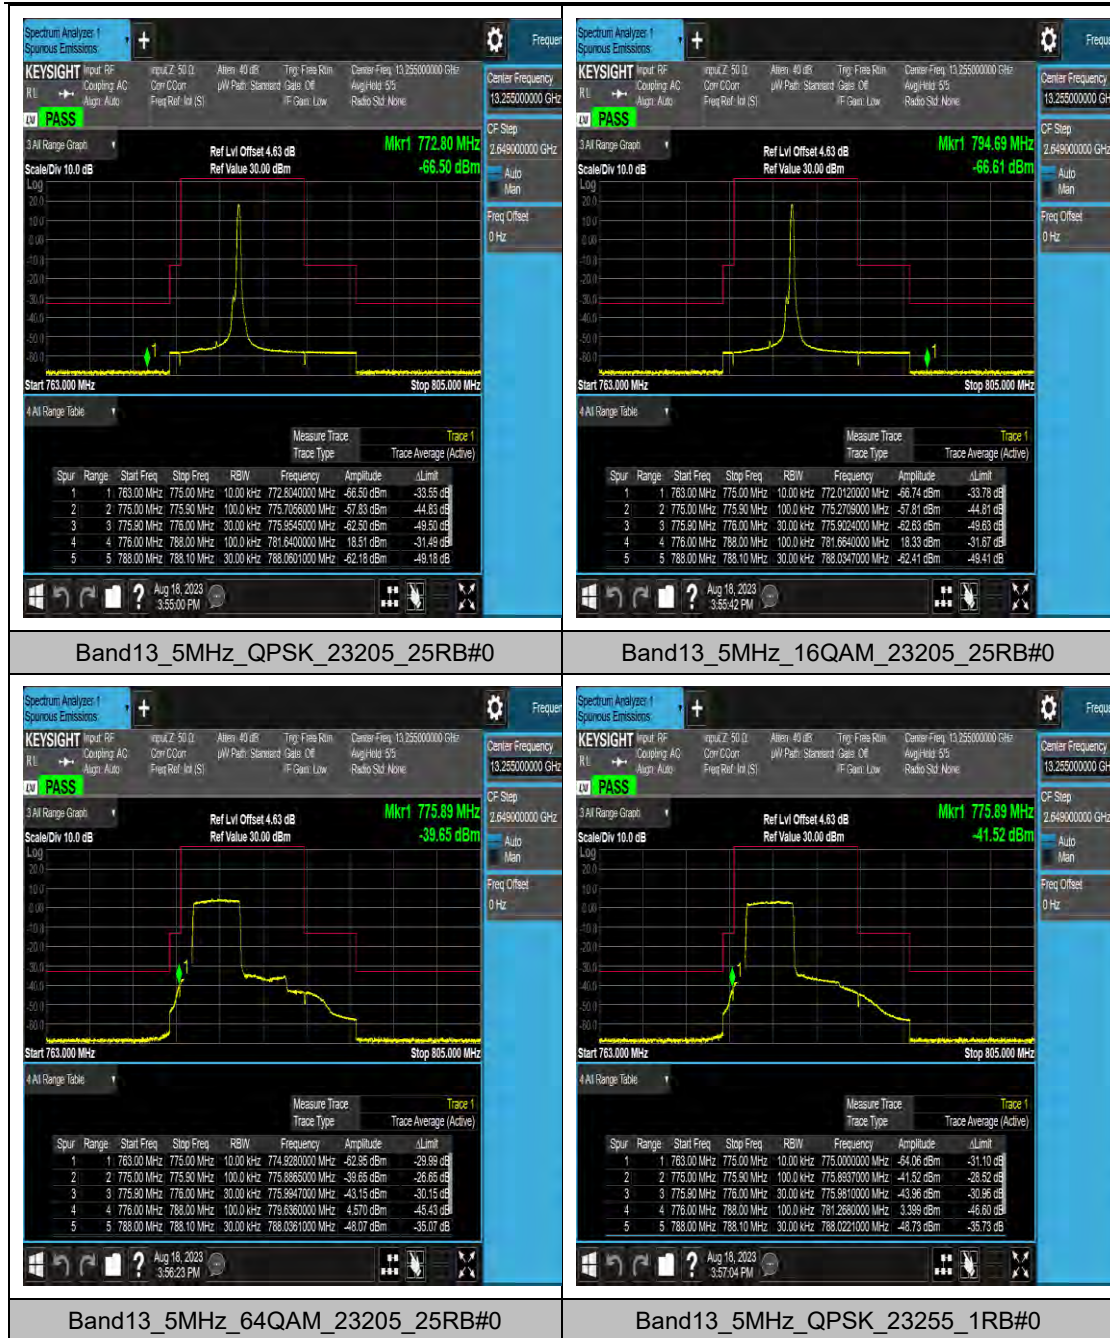

LTE Band 12 Test Graphs

Band12_10MHz_16QAM_23060_1RB#49

Band12_10MHz_64QAM_23060_1RB#49

Band12_10MHz_QPSK_23060_50RB#0

Band12_10MHz_16QAM_23060_50RB#0

LTE Band 13 Test Graphs

LTE Band 14 Test Graphs

LTE Band 25 Test Graphs