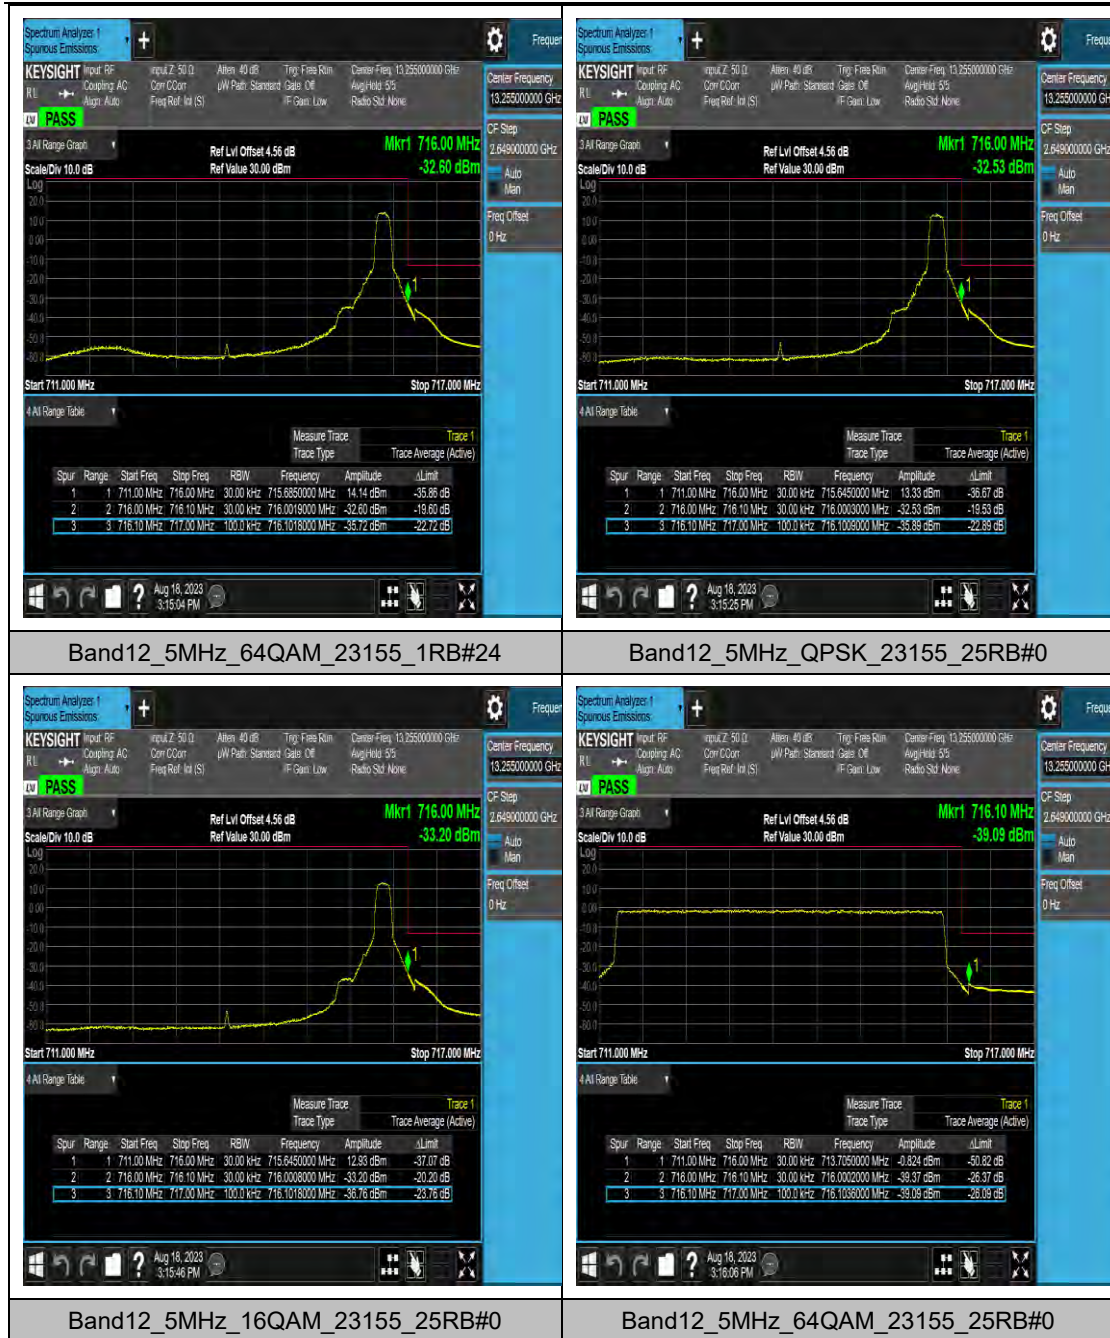

LTE Band 12 Test Graphs

Band12_10MHz_16QAM_23060_1RB#49

Band12_10MHz_64QAM_23060_1RB#49

Band12_10MHz_QPSK_23060_50RB#0

Band12_10MHz_16QAM_23060_50RB#0

LTE Band 13 Test Graphs

LTE Band 14 Test Graphs

LTE Band 25 Test Graphs