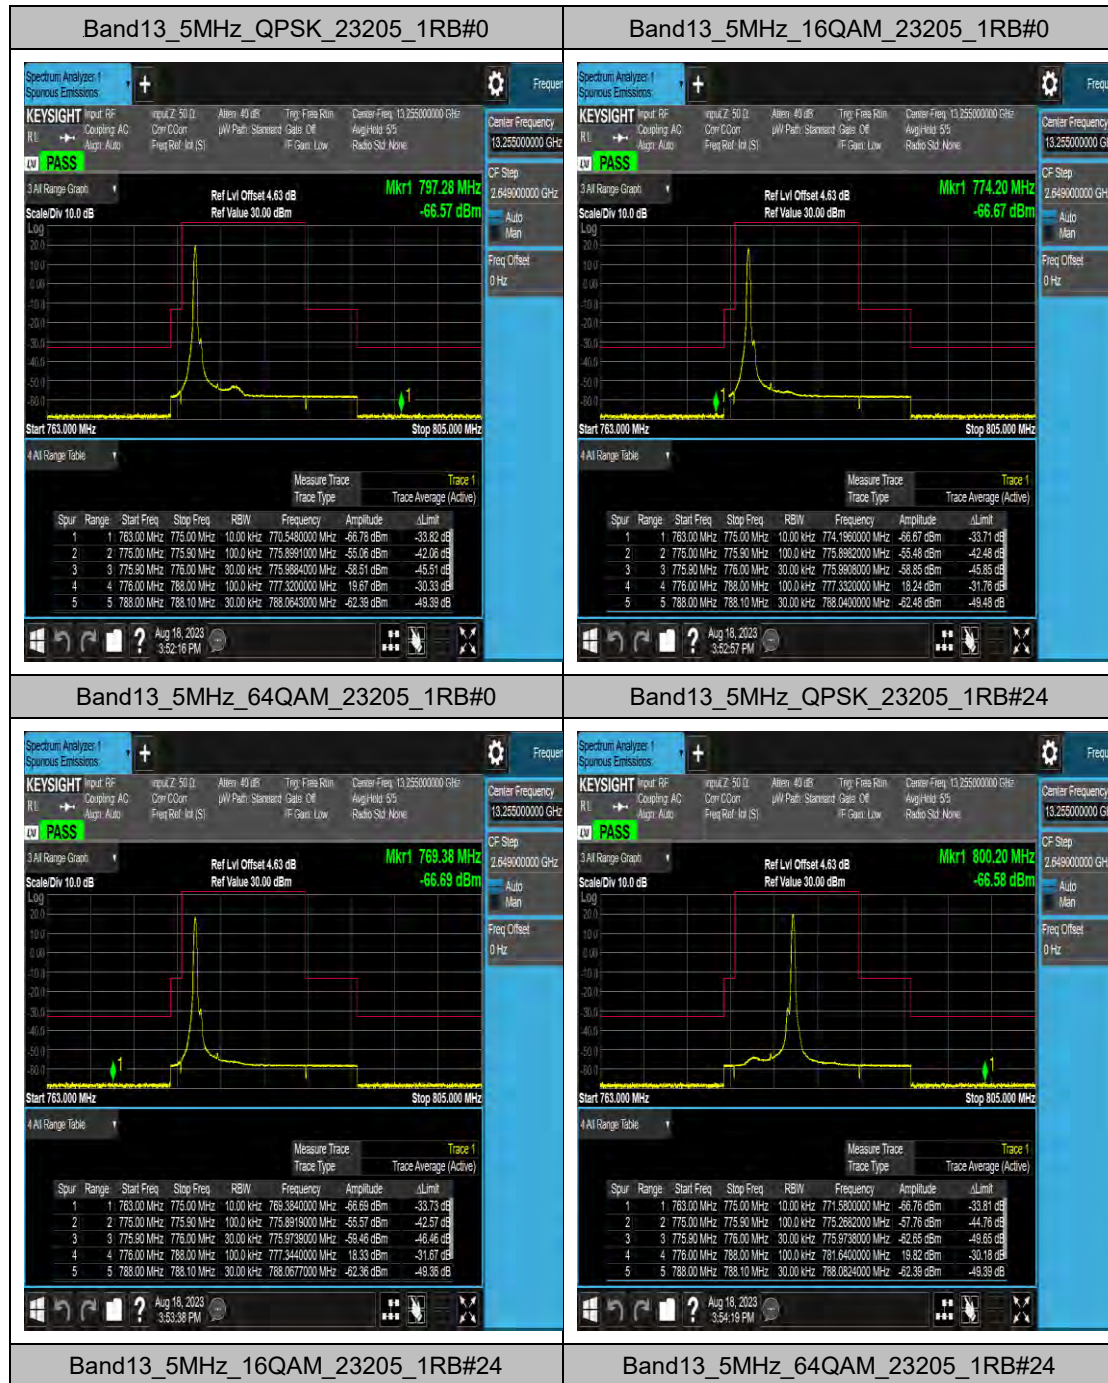

LTE Band 12 Test Graphs

Band12_10MHz_16QAM_23060_1RB#49

Band12_10MHz_64QAM_23060_1RB#49

Band12_10MHz_QPSK_23060_50RB#0

Band12_10MHz_16QAM_23060_50RB#0

LTE Band 13 Test Graphs

LTE Band 14 Test Graphs

LTE Band 25 Test Graphs