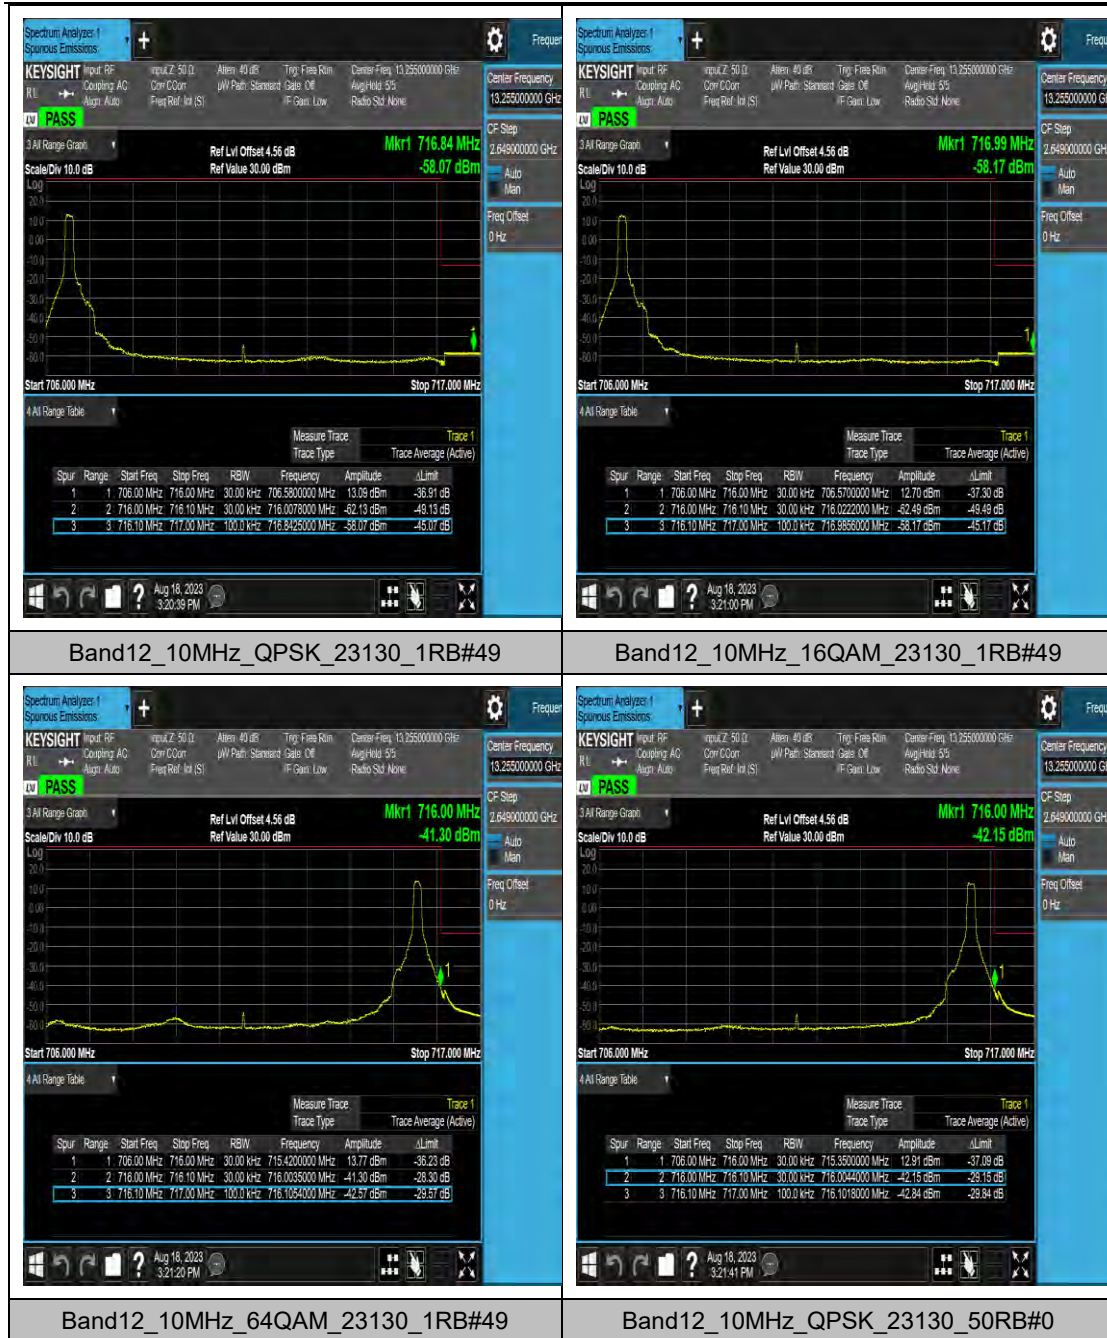

LTE Band 12 Test Graphs

Band12_10MHz_16QAM_23060_1RB#49

Band12_10MHz_64QAM_23060_1RB#49

Band12_10MHz_QPSK_23060_50RB#0

Band12_10MHz_16QAM_23060_50RB#0

LTE Band 13 Test Graphs

LTE Band 14 Test Graphs

LTE Band 25 Test Graphs