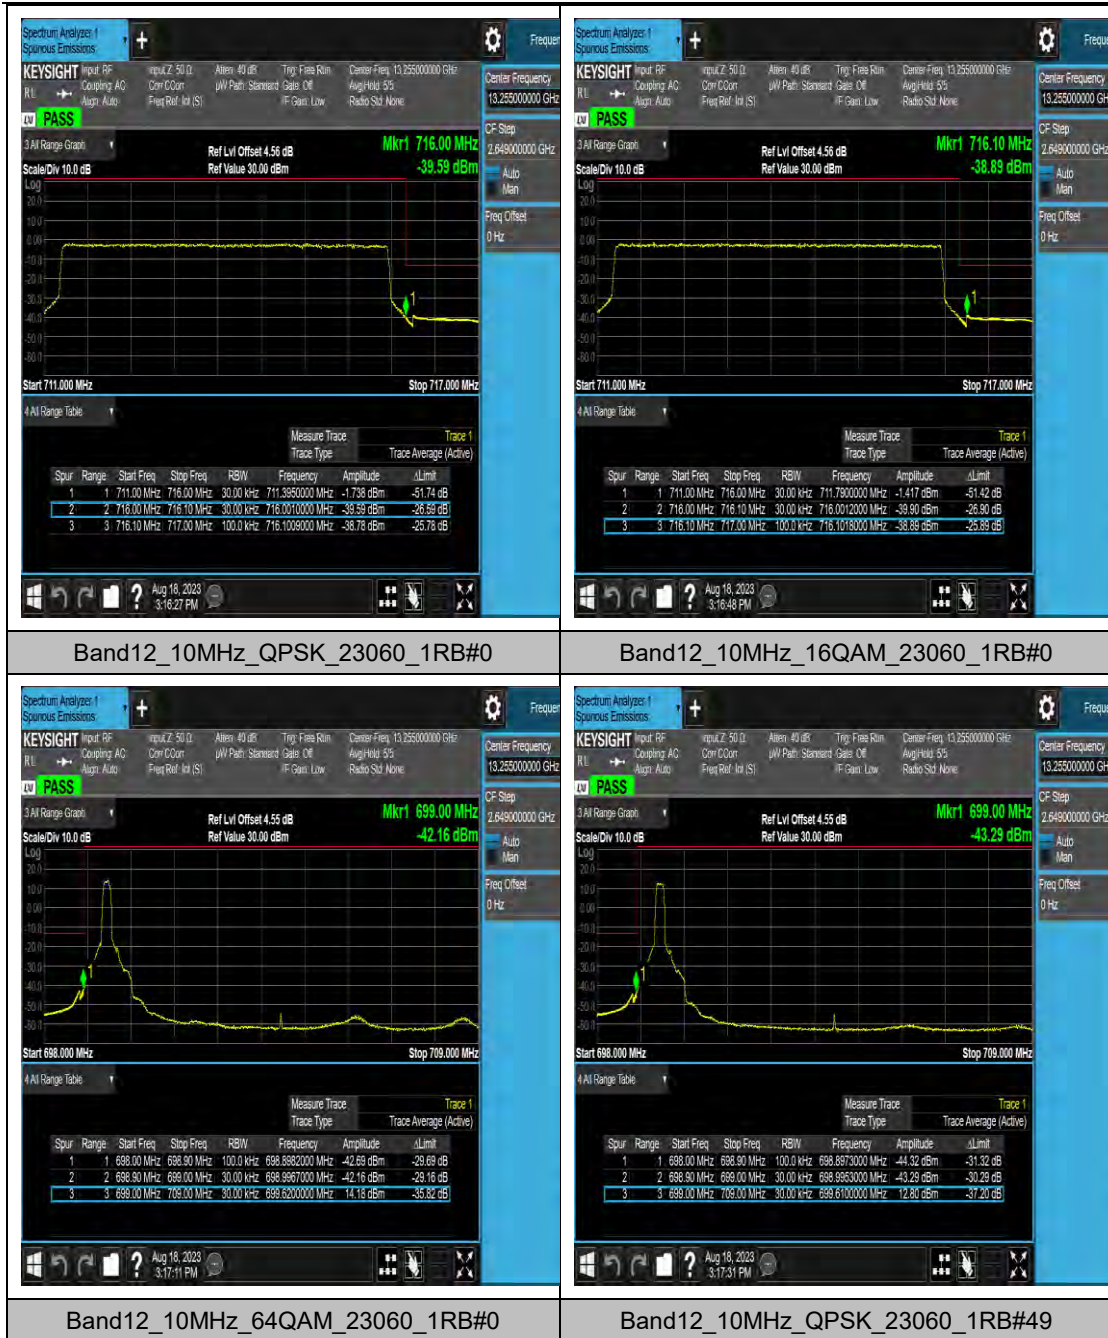

LTE Band 12 Test Graphs

Band12_10MHz_16QAM_23060_1RB#49

Band12_10MHz_64QAM_23060_1RB#49

Band12_10MHz_QPSK_23060_50RB#0

Band12_10MHz_16QAM_23060_50RB#0

LTE Band 13 Test Graphs

LTE Band 14 Test Graphs

LTE Band 25 Test Graphs