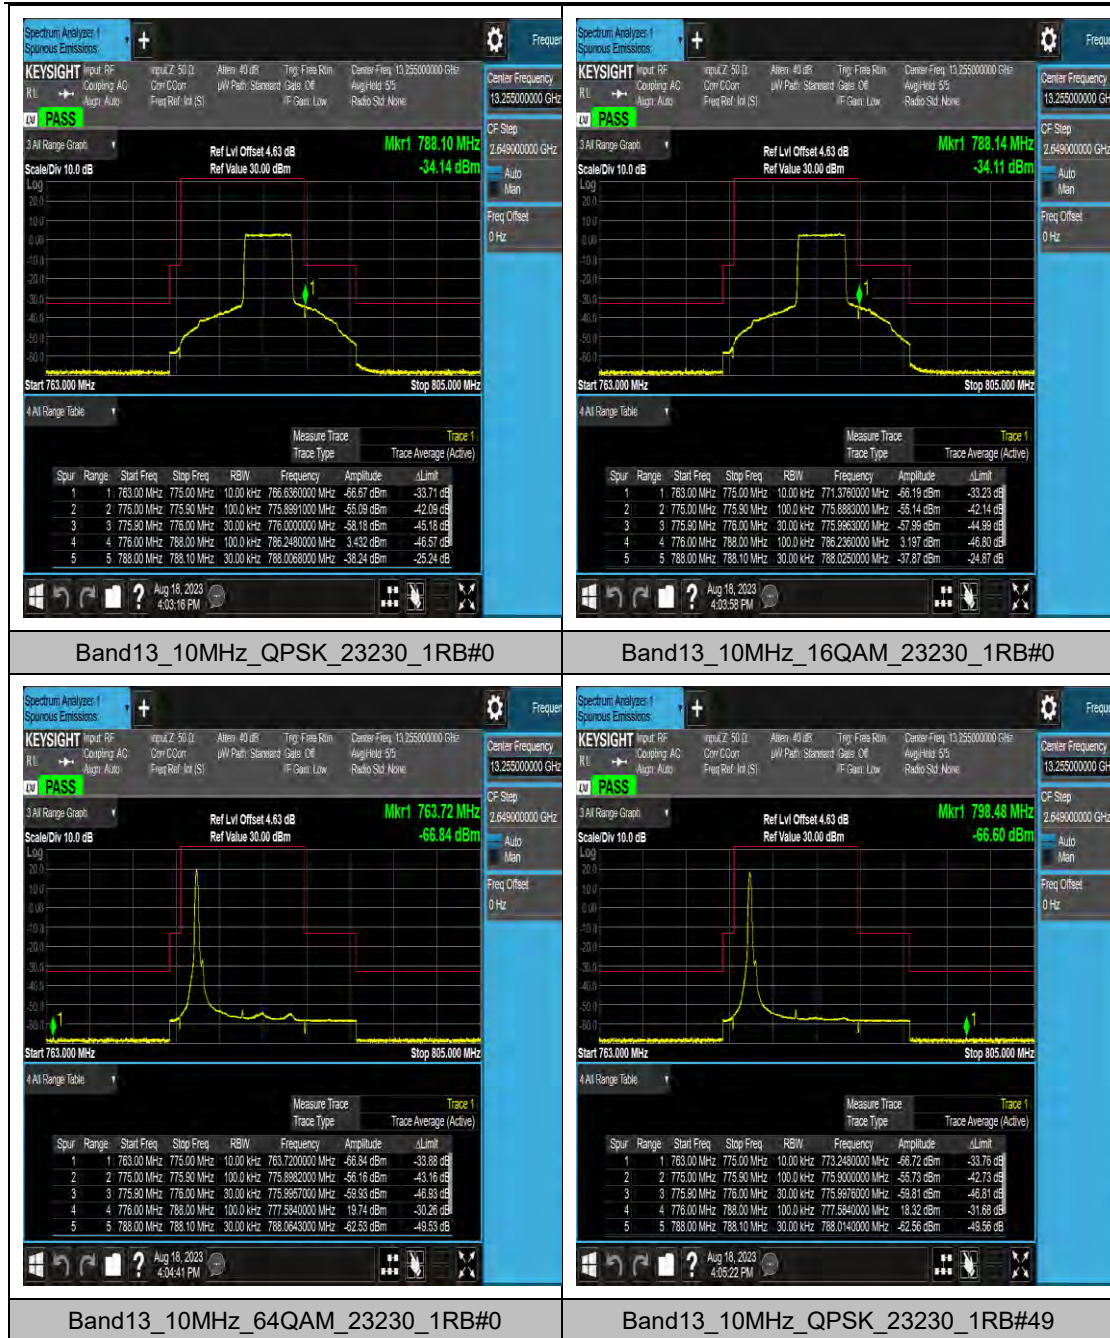

LTE Band 12 Test Graphs

Band12_10MHz_16QAM_23060_1RB#49

Band12_10MHz_64QAM_23060_1RB#49

Band12_10MHz_QPSK_23060_50RB#0

Band12_10MHz_16QAM_23060_50RB#0

LTE Band 13 Test Graphs

LTE Band 14 Test Graphs

LTE Band 25 Test Graphs