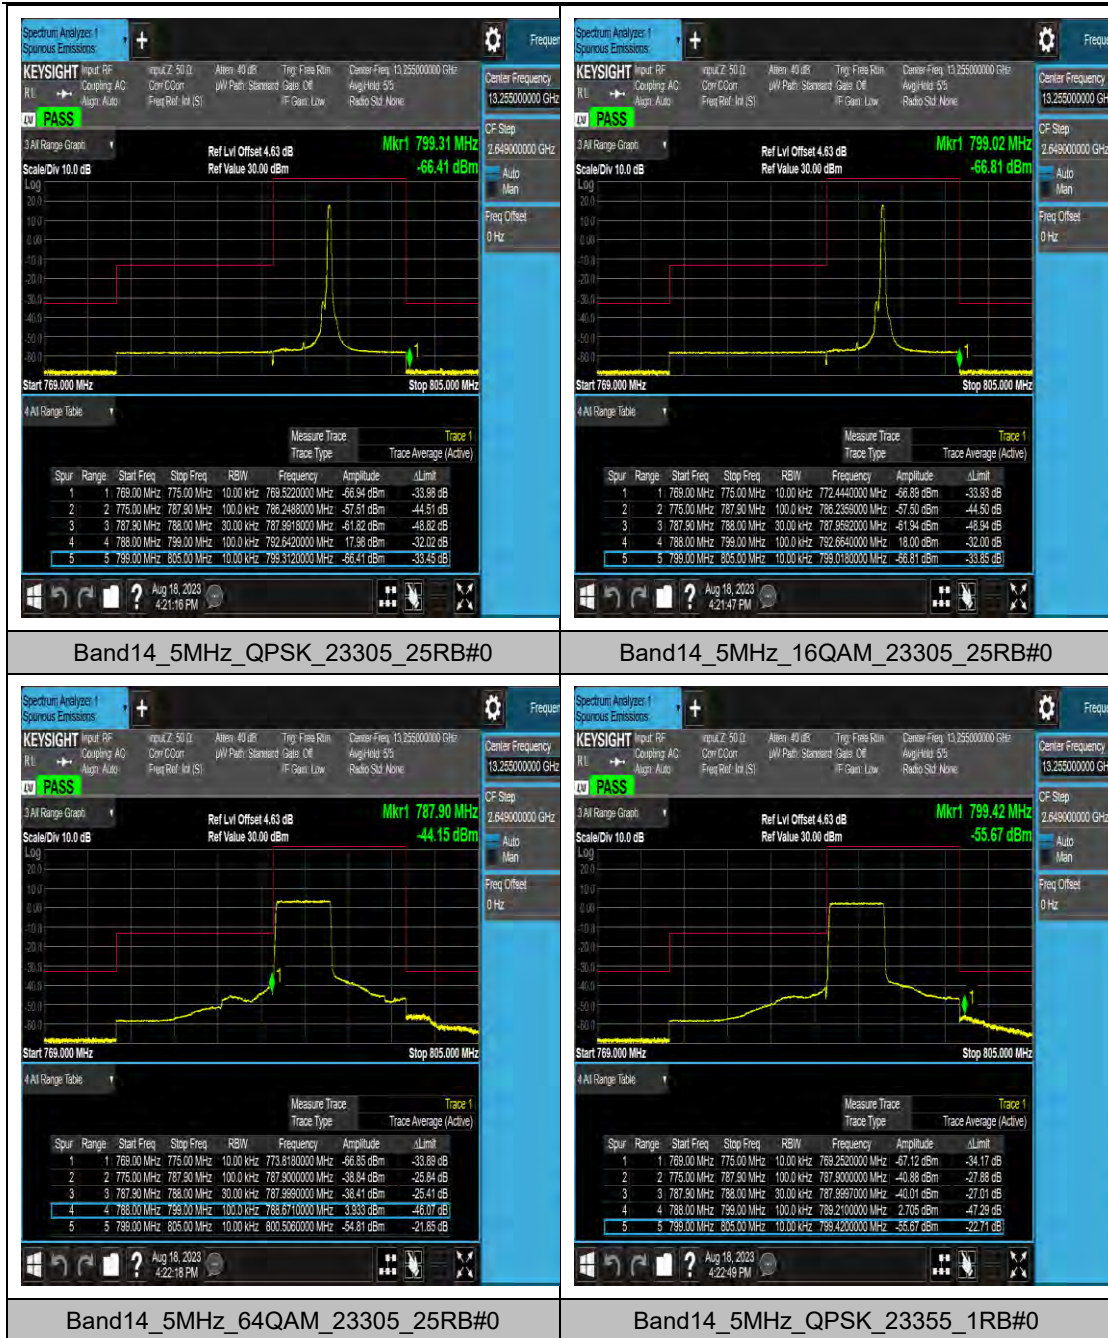

LTE Band 12 Test Graphs

Band12_10MHz_16QAM_23060_1RB#49

Band12_10MHz_64QAM_23060_1RB#49

Band12_10MHz_QPSK_23060_50RB#0

Band12_10MHz_16QAM_23060_50RB#0

LTE Band 13 Test Graphs

LTE Band 14 Test Graphs

LTE Band 25 Test Graphs