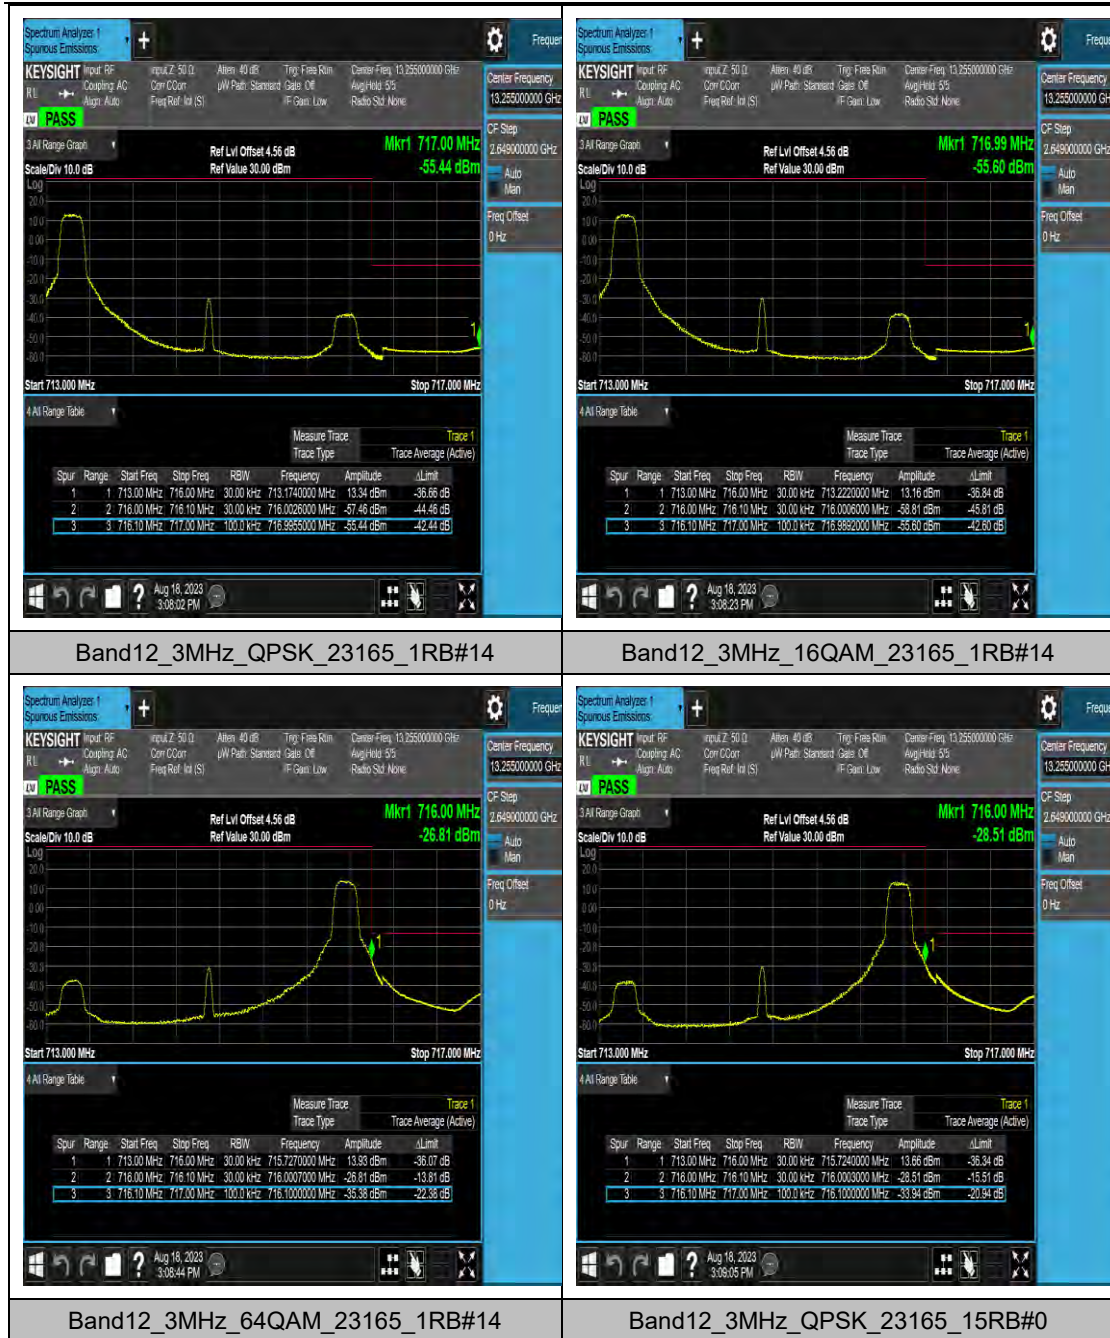

LTE Band 12 Test Graphs

Band12_10MHz_16QAM_23060_1RB#49

Band12_10MHz_64QAM_23060_1RB#49

Band12_10MHz_QPSK_23060_50RB#0

Band12_10MHz_16QAM_23060_50RB#0

LTE Band 13 Test Graphs

LTE Band 14 Test Graphs

LTE Band 25 Test Graphs