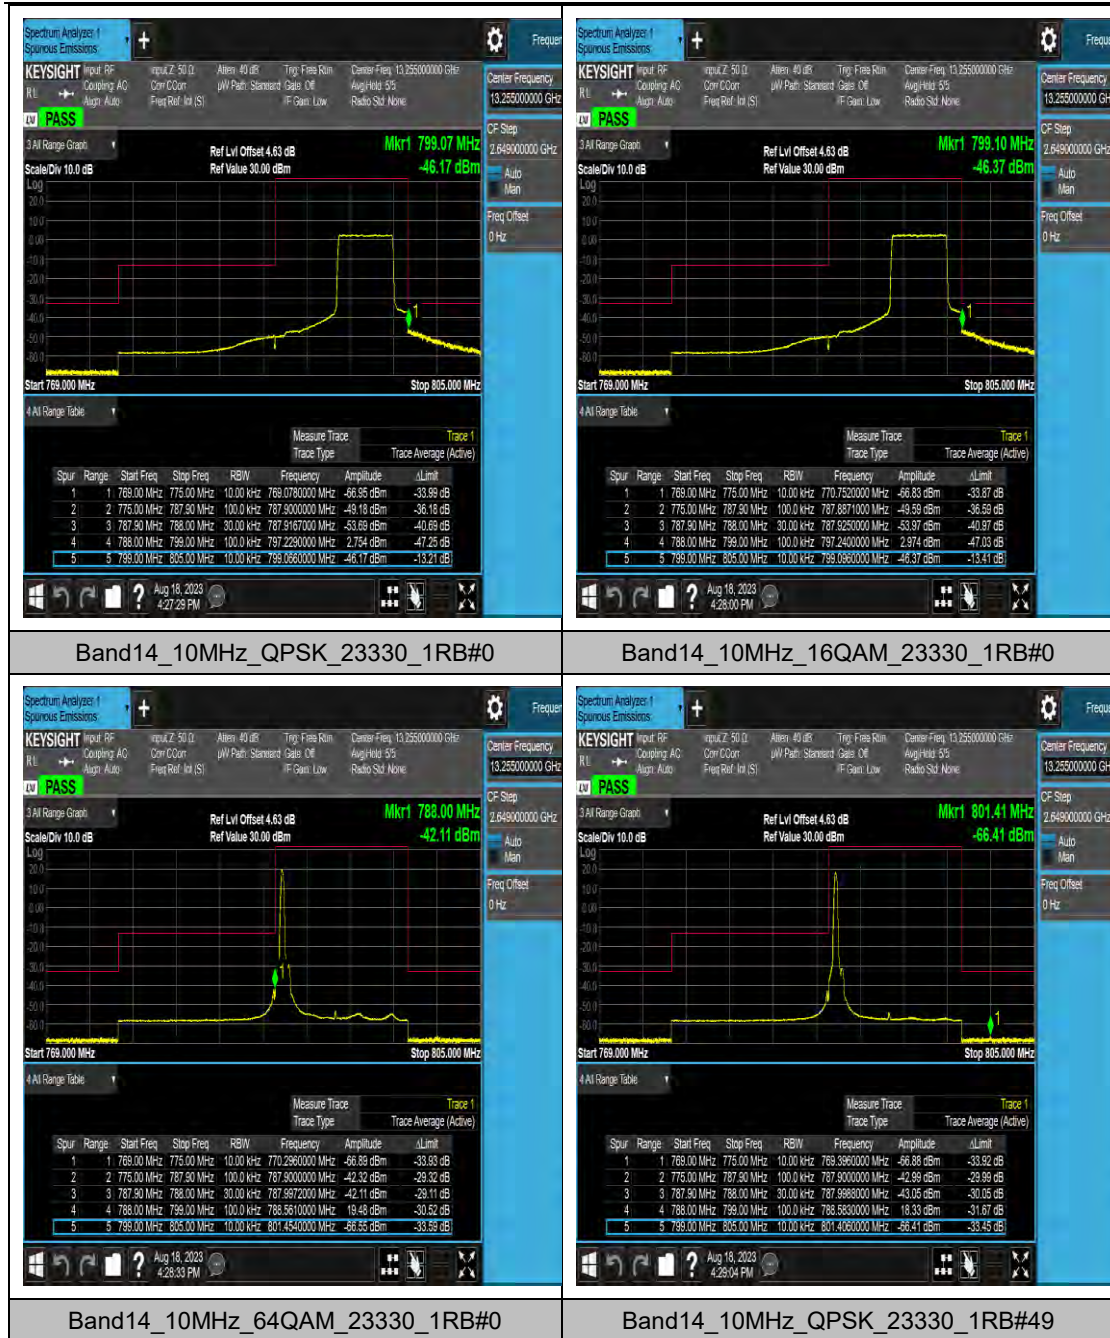

LTE Band 12 Test Graphs

Band12_10MHz_16QAM_23060_1RB#49

Band12_10MHz_64QAM_23060_1RB#49

Band12_10MHz_QPSK_23060_50RB#0

Band12_10MHz_16QAM_23060_50RB#0

LTE Band 13 Test Graphs

LTE Band 14 Test Graphs

LTE Band 25 Test Graphs