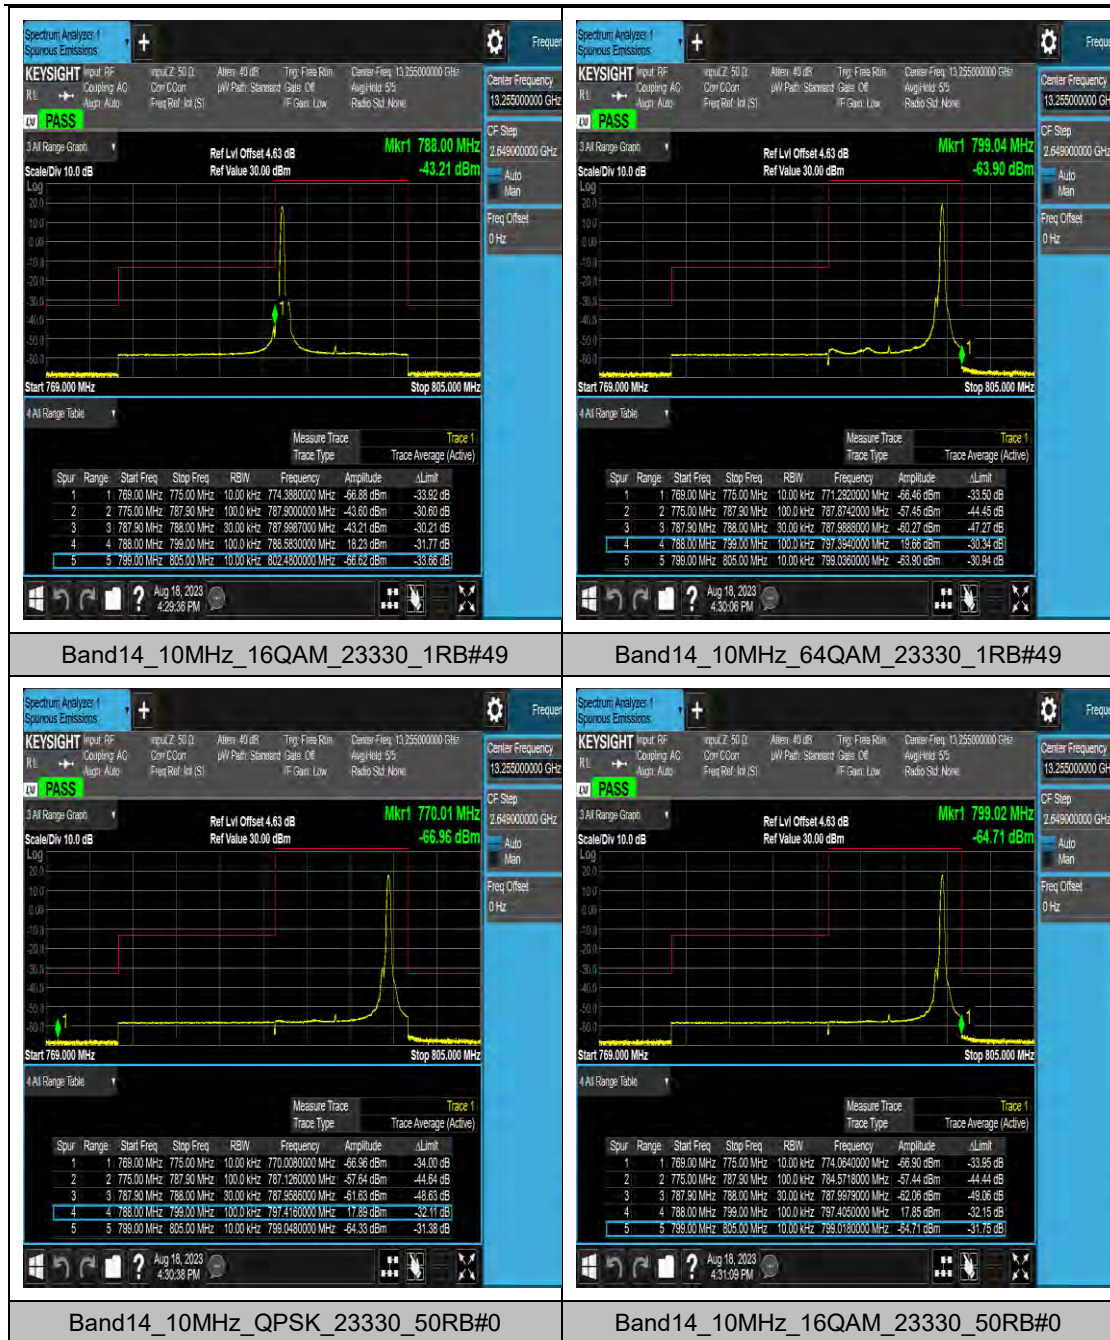

LTE Band 12 Test Graphs

Band12_10MHz_16QAM_23060_1RB#49

Band12_10MHz_64QAM_23060_1RB#49

Band12_10MHz_QPSK_23060_50RB#0

Band12_10MHz_16QAM_23060_50RB#0

LTE Band 13 Test Graphs

LTE Band 14 Test Graphs

LTE Band 25 Test Graphs