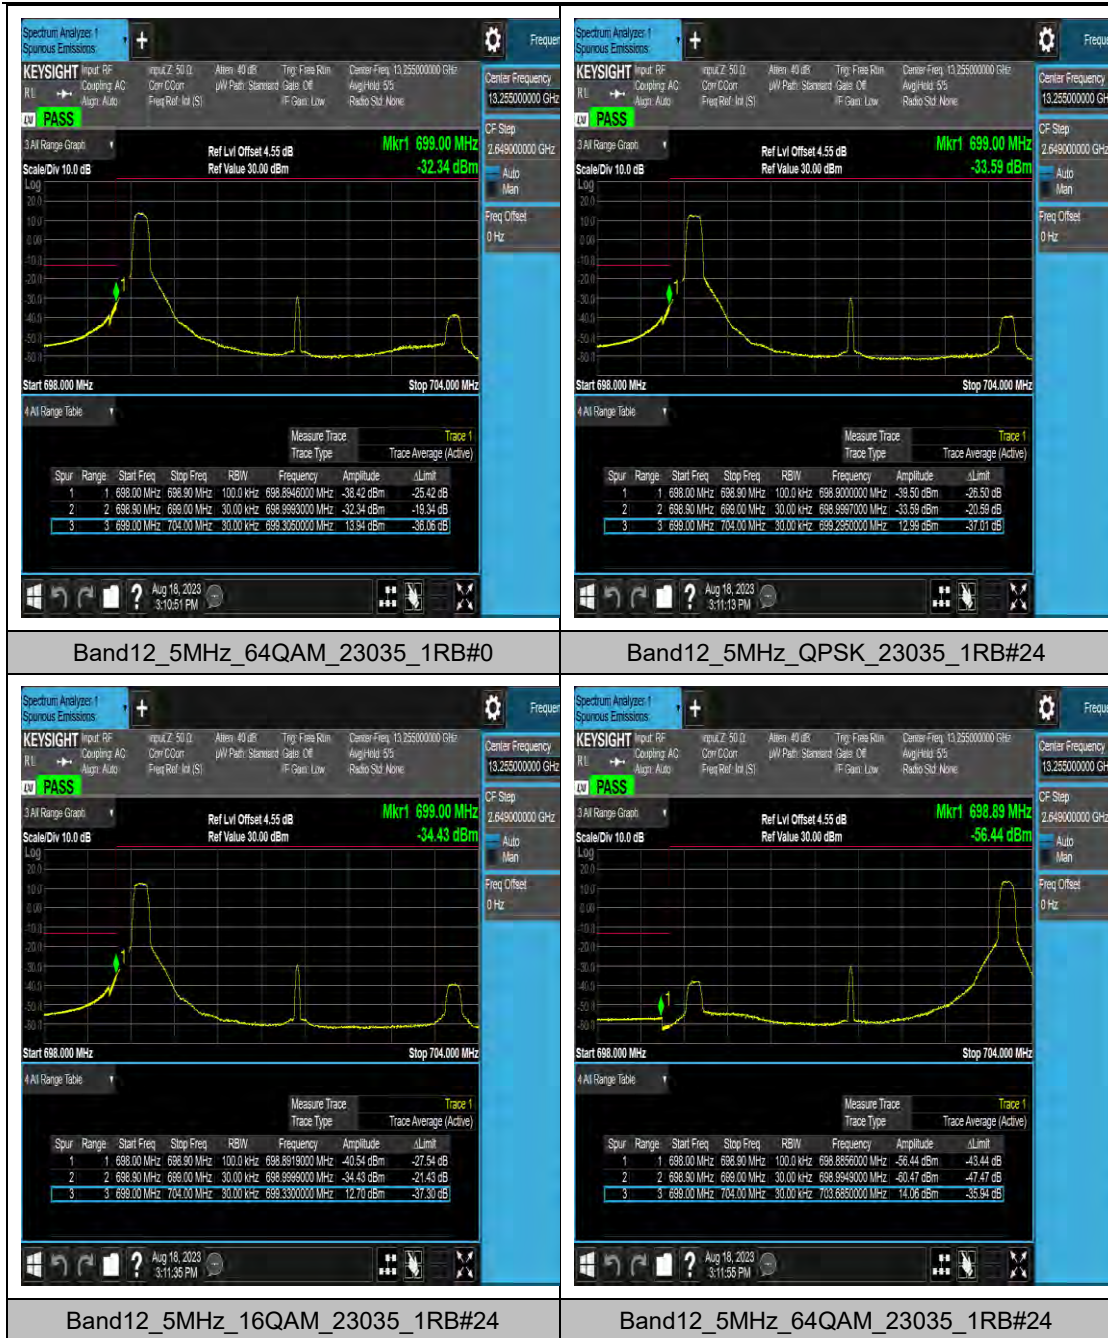

LTE Band 12 Test Graphs

Band12_10MHz_16QAM_23060_1RB#49

Band12_10MHz_64QAM_23060_1RB#49

Band12_10MHz_QPSK_23060_50RB#0

Band12_10MHz_16QAM_23060_50RB#0

LTE Band 13 Test Graphs

LTE Band 14 Test Graphs

LTE Band 25 Test Graphs