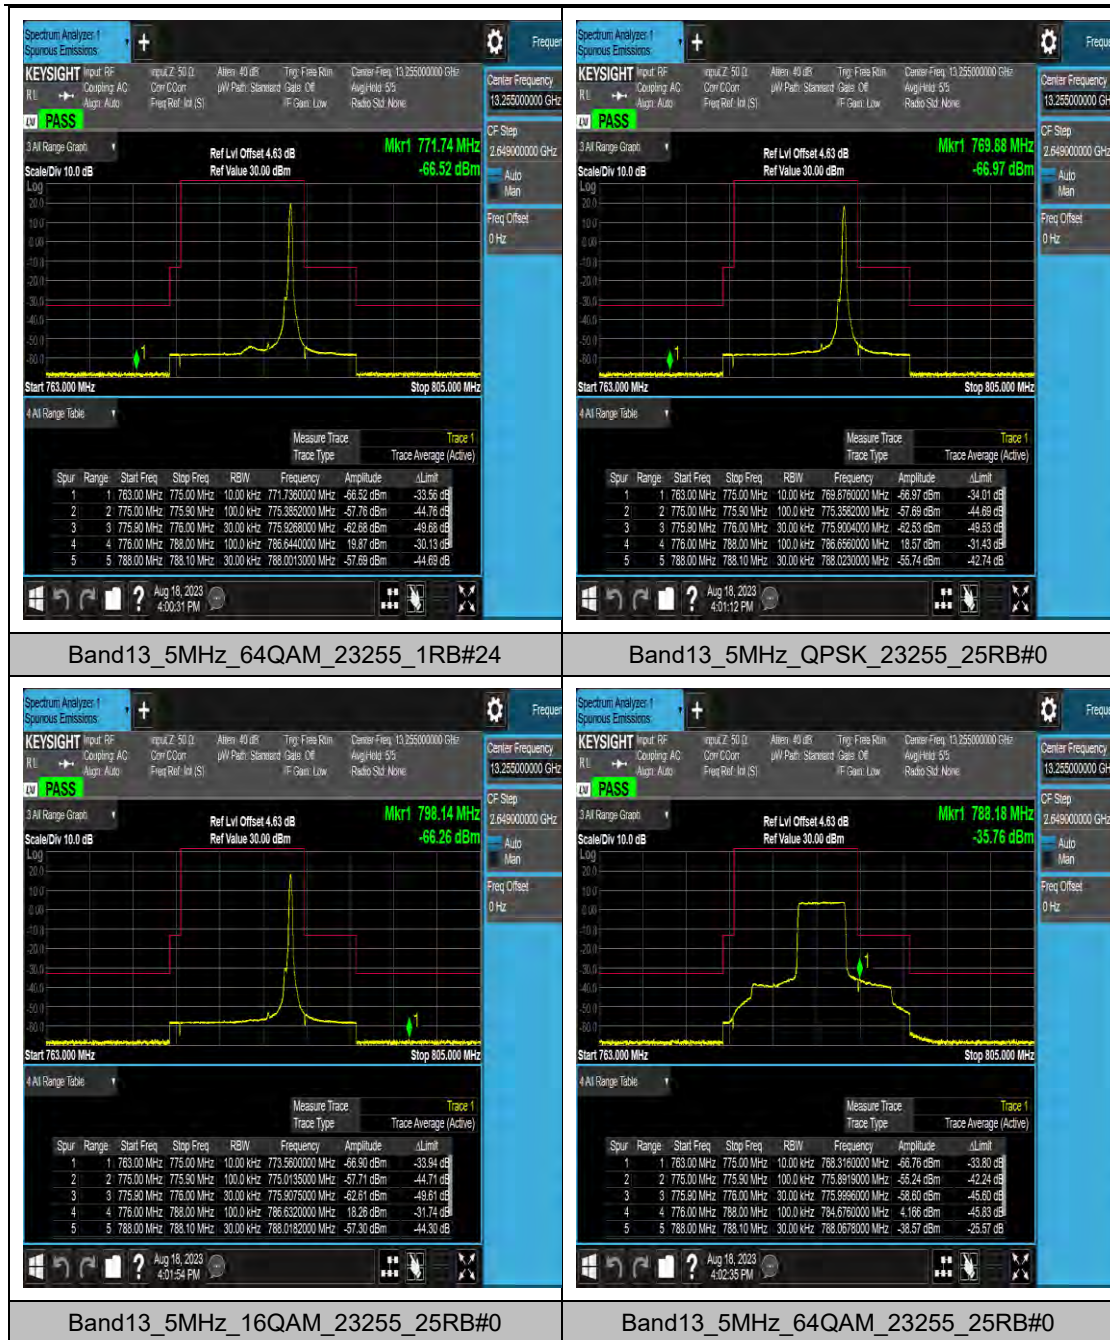

LTE Band 12 Test Graphs

Band12_10MHz_16QAM_23060_1RB#49

Band12_10MHz_64QAM_23060_1RB#49

Band12_10MHz_QPSK_23060_50RB#0

Band12_10MHz_16QAM_23060_50RB#0

LTE Band 13 Test Graphs

LTE Band 14 Test Graphs

LTE Band 25 Test Graphs