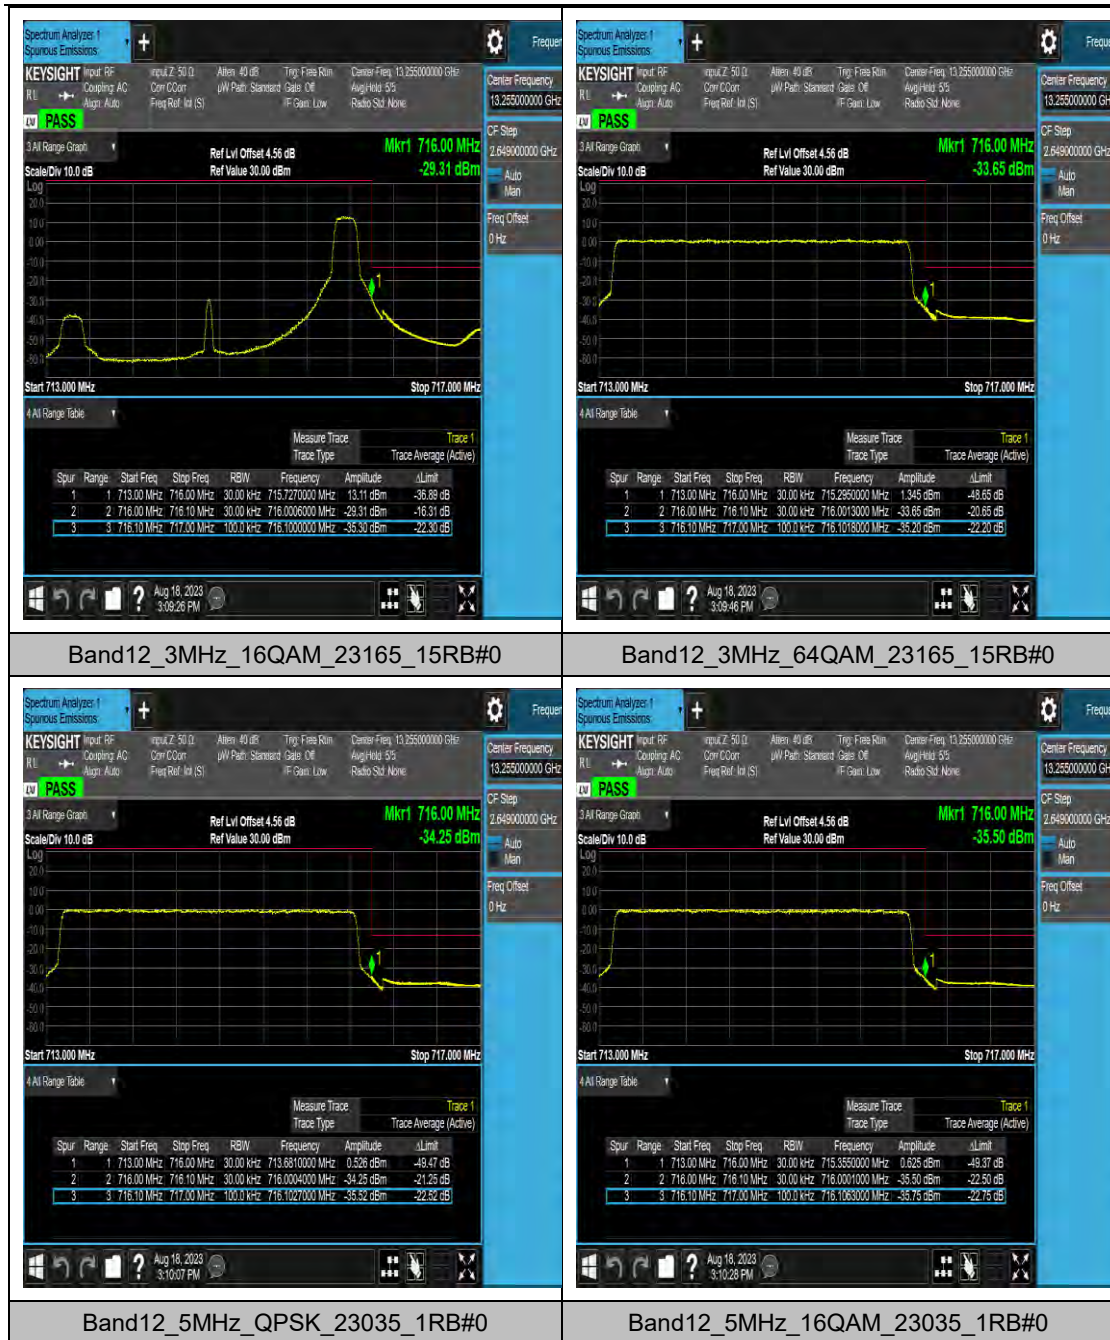

LTE Band 12 Test Graphs

Band12_10MHz_16QAM_23060_1RB#49

Band12_10MHz_64QAM_23060_1RB#49

Band12_10MHz_QPSK_23060_50RB#0

Band12_10MHz_16QAM_23060_50RB#0

LTE Band 13 Test Graphs

LTE Band 14 Test Graphs

LTE Band 25 Test Graphs