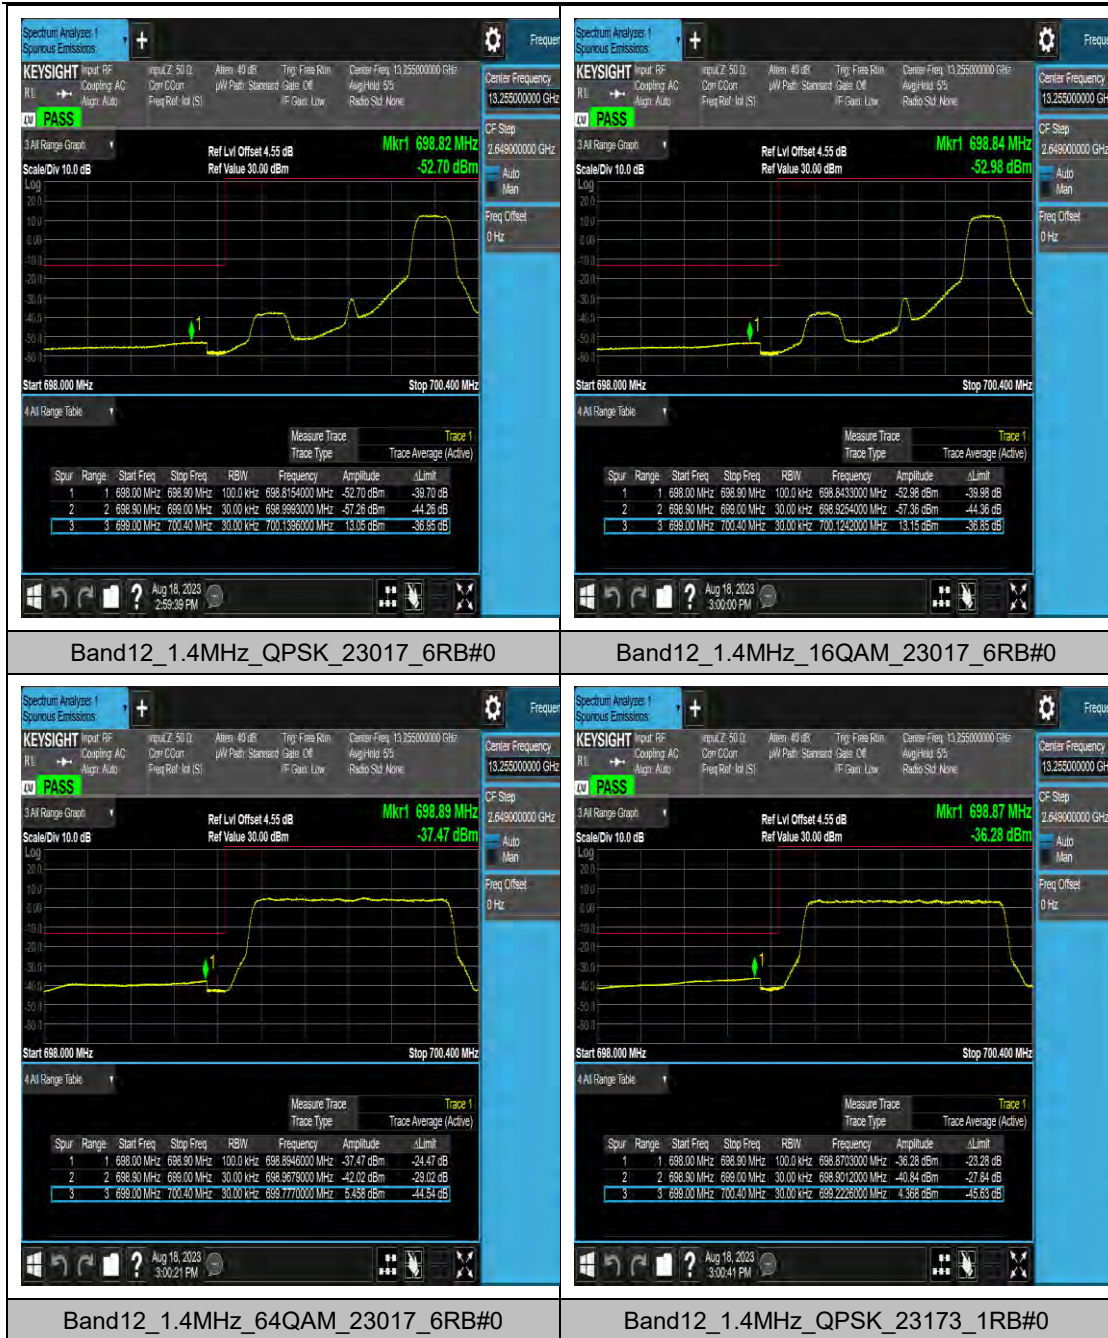

LTE Band 12 Test Graphs

Band12_10MHz_16QAM_23060_1RB#49

Band12_10MHz_64QAM_23060_1RB#49

Band12_10MHz_QPSK_23060_50RB#0

Band12_10MHz_16QAM_23060_50RB#0

LTE Band 13 Test Graphs

LTE Band 14 Test Graphs

LTE Band 25 Test Graphs