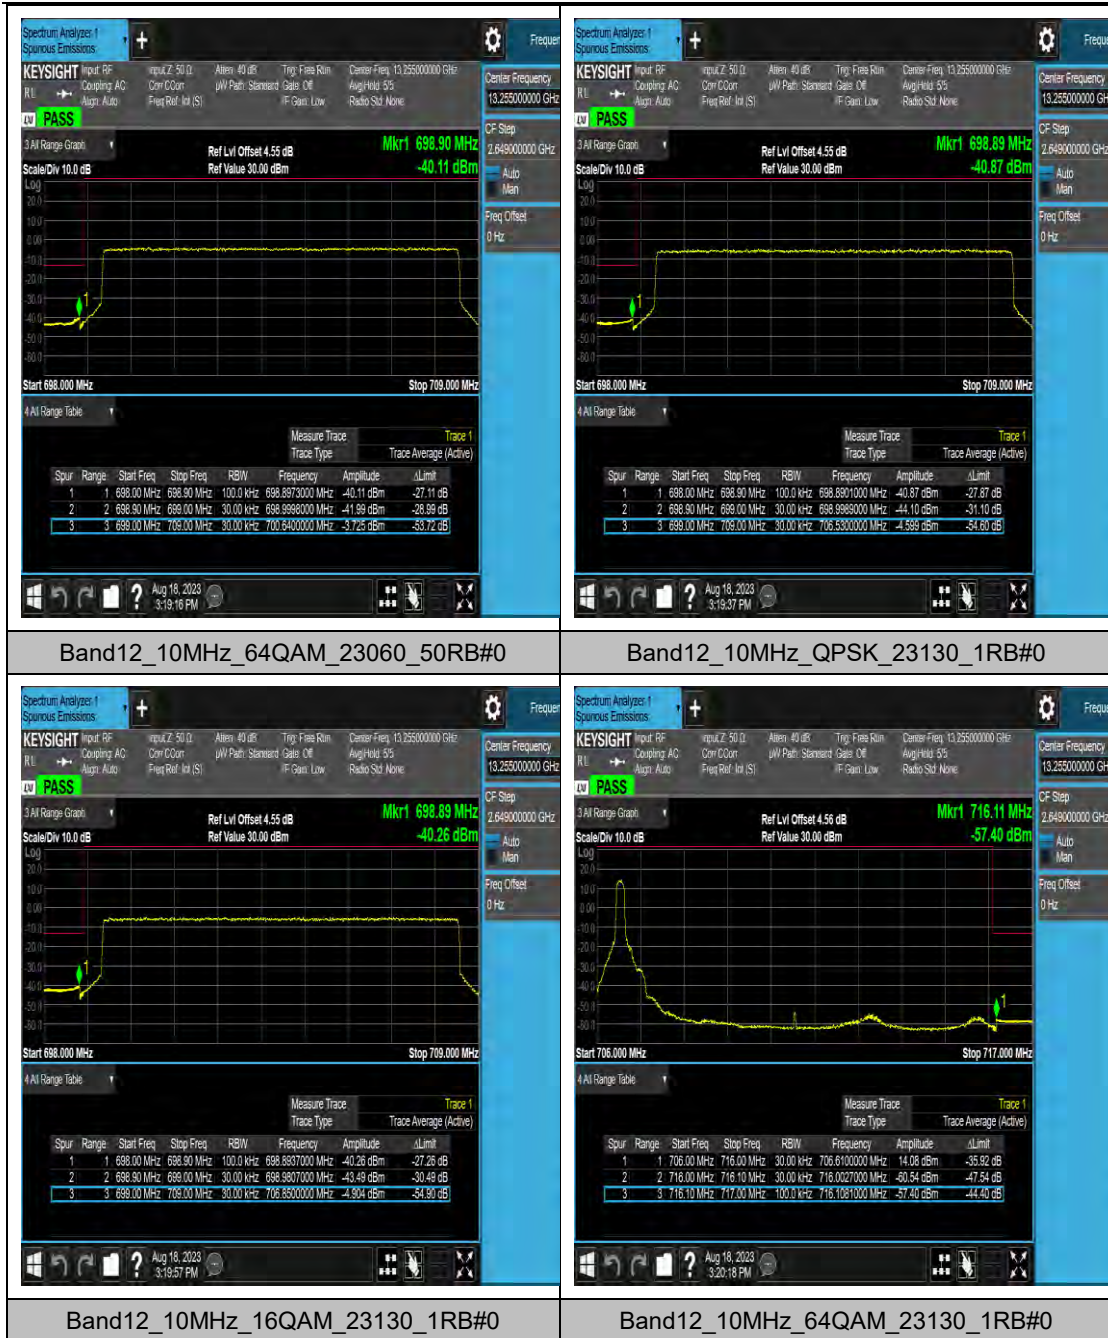

LTE Band 12 Test Graphs

Band12_10MHz_16QAM_23060_1RB#49

Band12_10MHz_64QAM_23060_1RB#49

Band12_10MHz_QPSK_23060_50RB#0

Band12_10MHz_16QAM_23060_50RB#0

LTE Band 13 Test Graphs

LTE Band 14 Test Graphs

LTE Band 25 Test Graphs