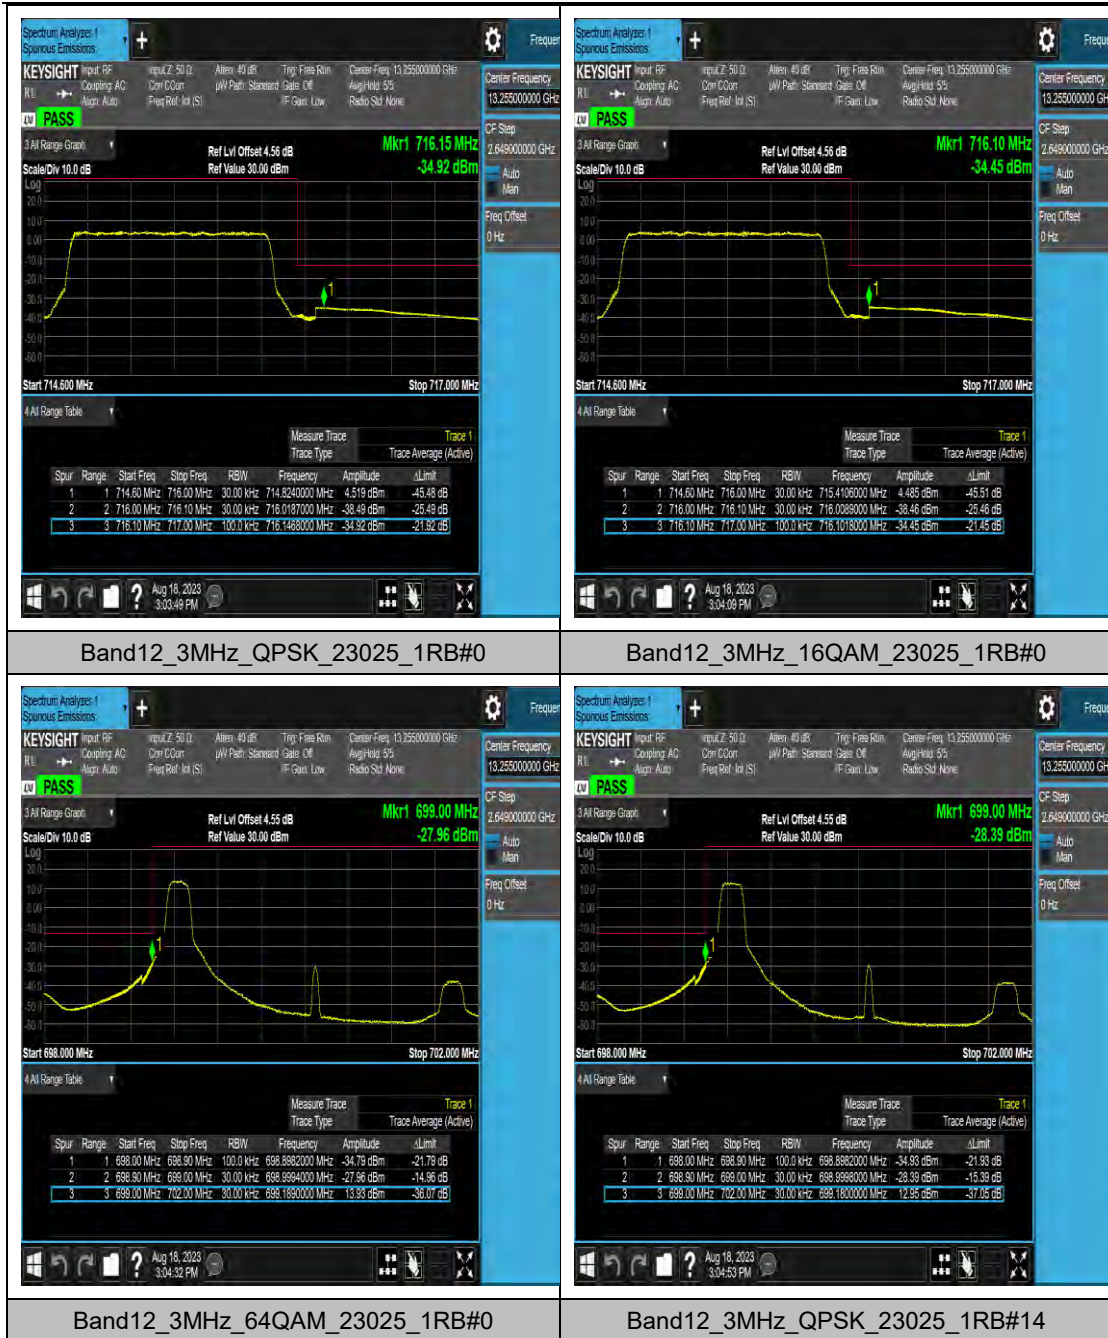

LTE Band 12 Test Graphs

Band12_10MHz_16QAM_23060_1RB#49

Band12_10MHz_64QAM_23060_1RB#49

Band12_10MHz_QPSK_23060_50RB#0

Band12_10MHz_16QAM_23060_50RB#0

LTE Band 13 Test Graphs

LTE Band 14 Test Graphs

LTE Band 25 Test Graphs