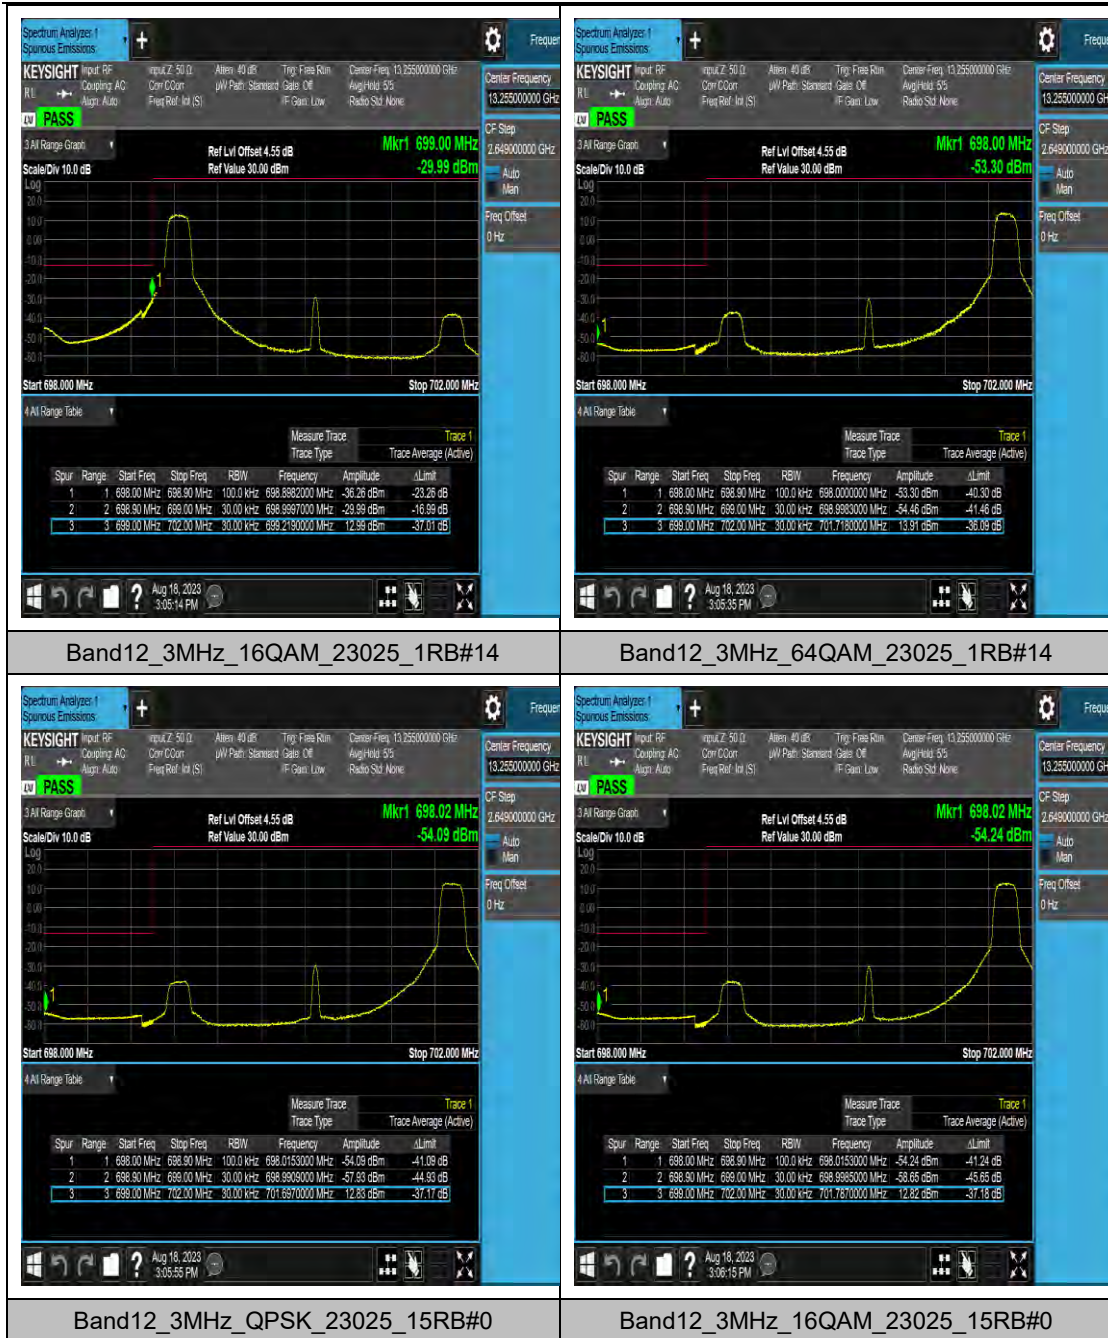

LTE Band 12 Test Graphs

Band12_10MHz_16QAM_23060_1RB#49

Band12_10MHz_64QAM_23060_1RB#49

Band12_10MHz_QPSK_23060_50RB#0

Band12_10MHz_16QAM_23060_50RB#0

LTE Band 13 Test Graphs

LTE Band 14 Test Graphs

LTE Band 25 Test Graphs