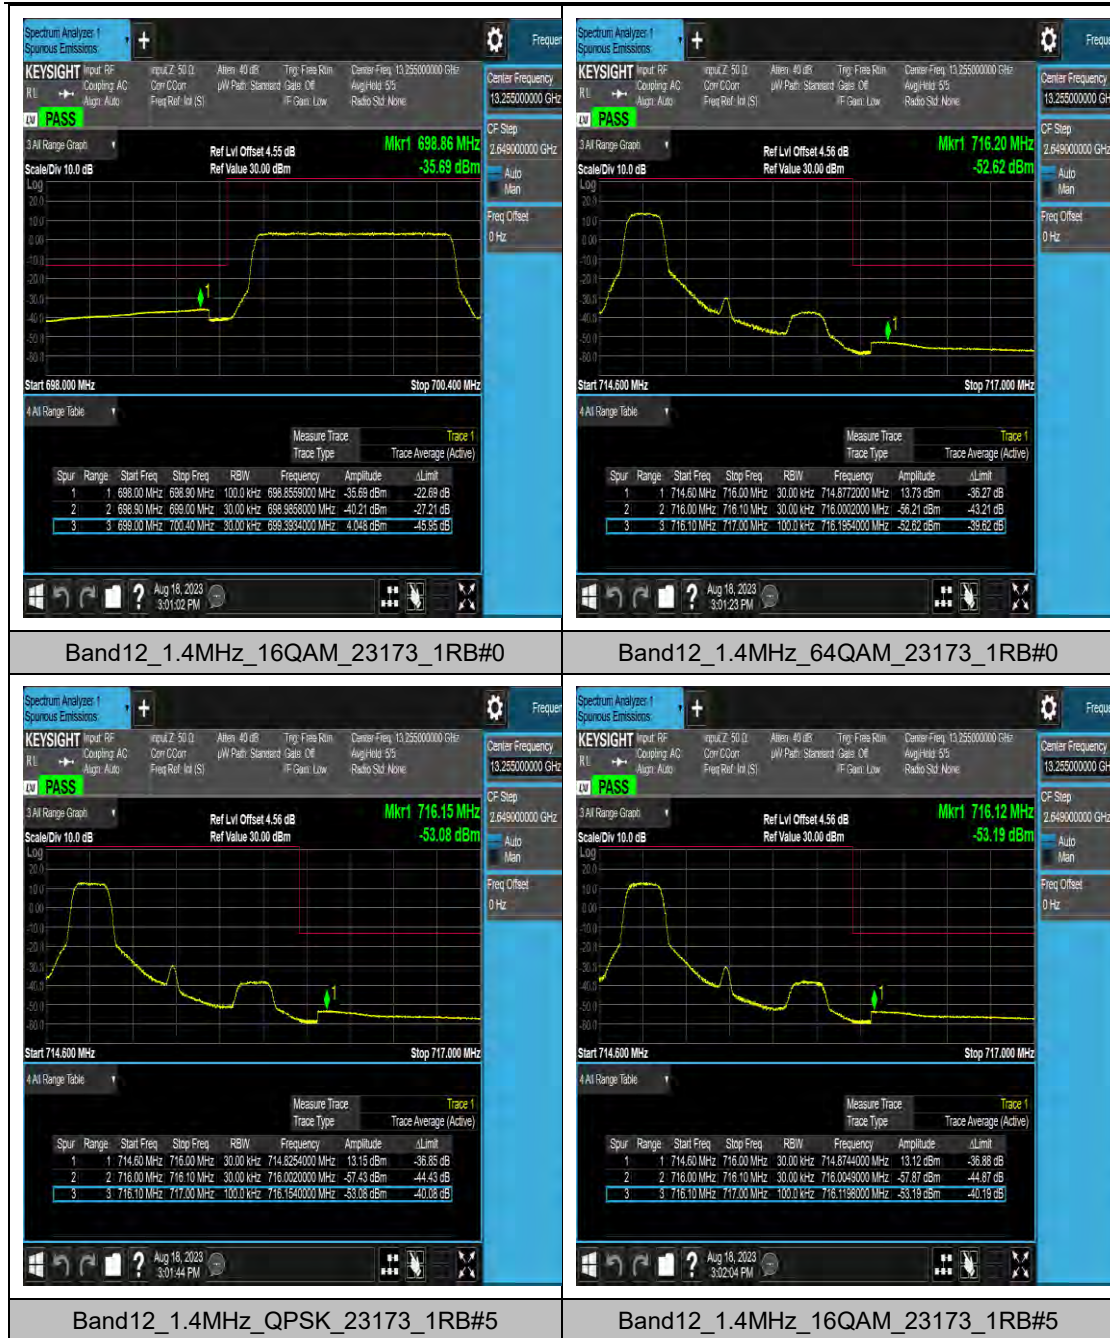

LTE Band 12 Test Graphs

Band12_10MHz_16QAM_23060_1RB#49

Band12_10MHz_64QAM_23060_1RB#49

Band12_10MHz_QPSK_23060_50RB#0

Band12_10MHz_16QAM_23060_50RB#0

LTE Band 13 Test Graphs

LTE Band 14 Test Graphs

LTE Band 25 Test Graphs