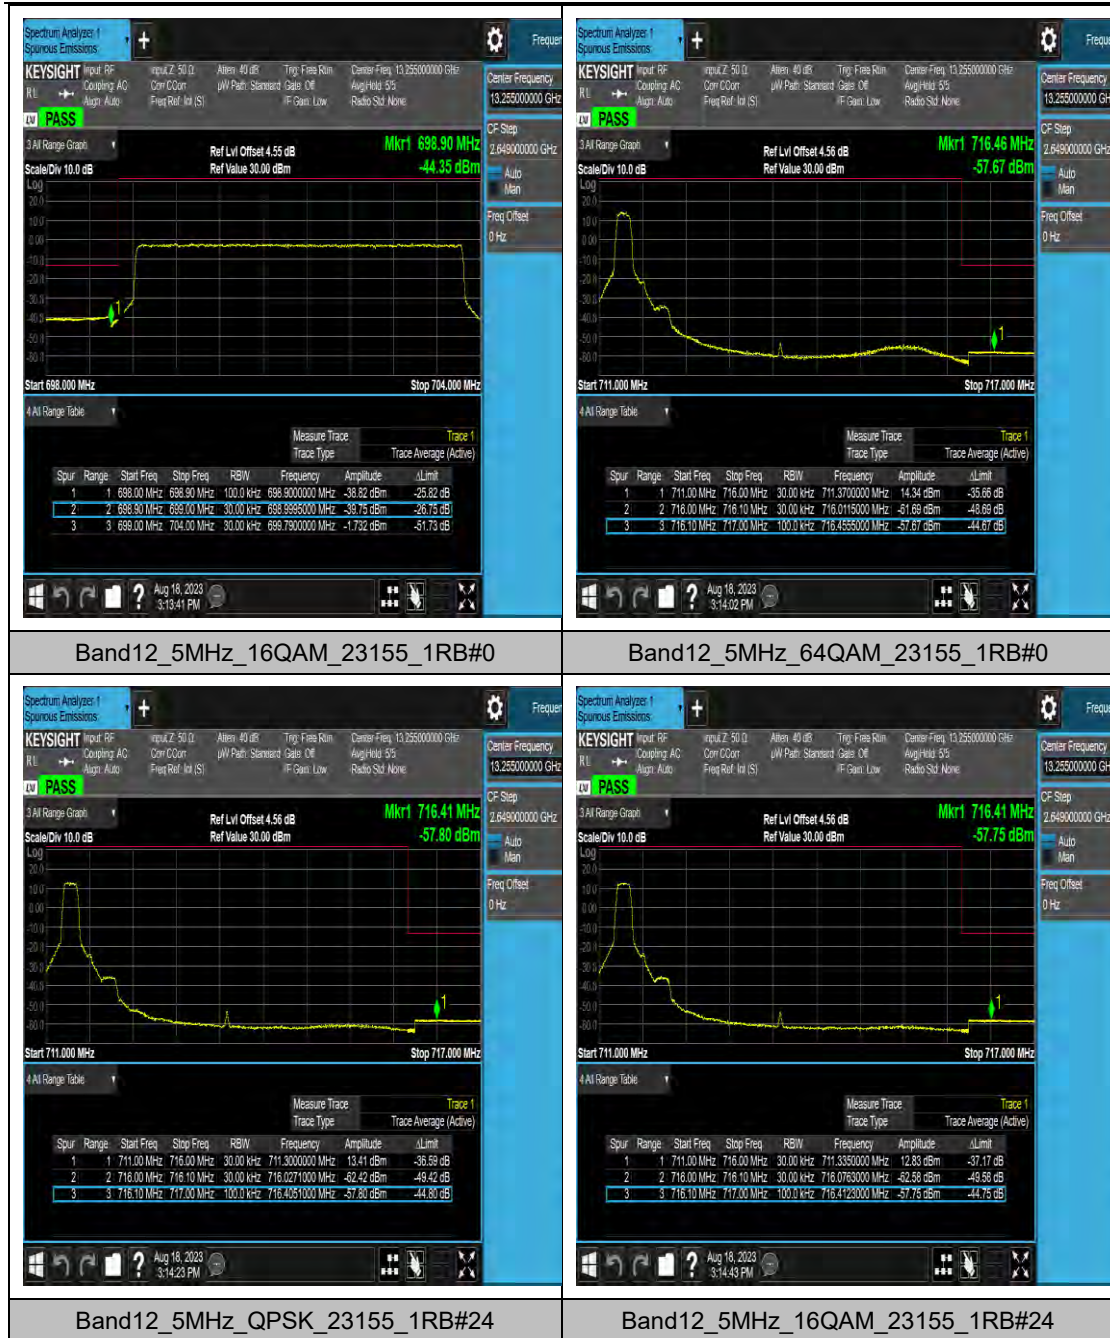

LTE Band 12 Test Graphs

Band12_10MHz_16QAM_23060_1RB#49

Band12_10MHz_64QAM_23060_1RB#49

Band12_10MHz_QPSK_23060_50RB#0

Band12_10MHz_16QAM_23060_50RB#0

LTE Band 13 Test Graphs

LTE Band 14 Test Graphs

LTE Band 25 Test Graphs