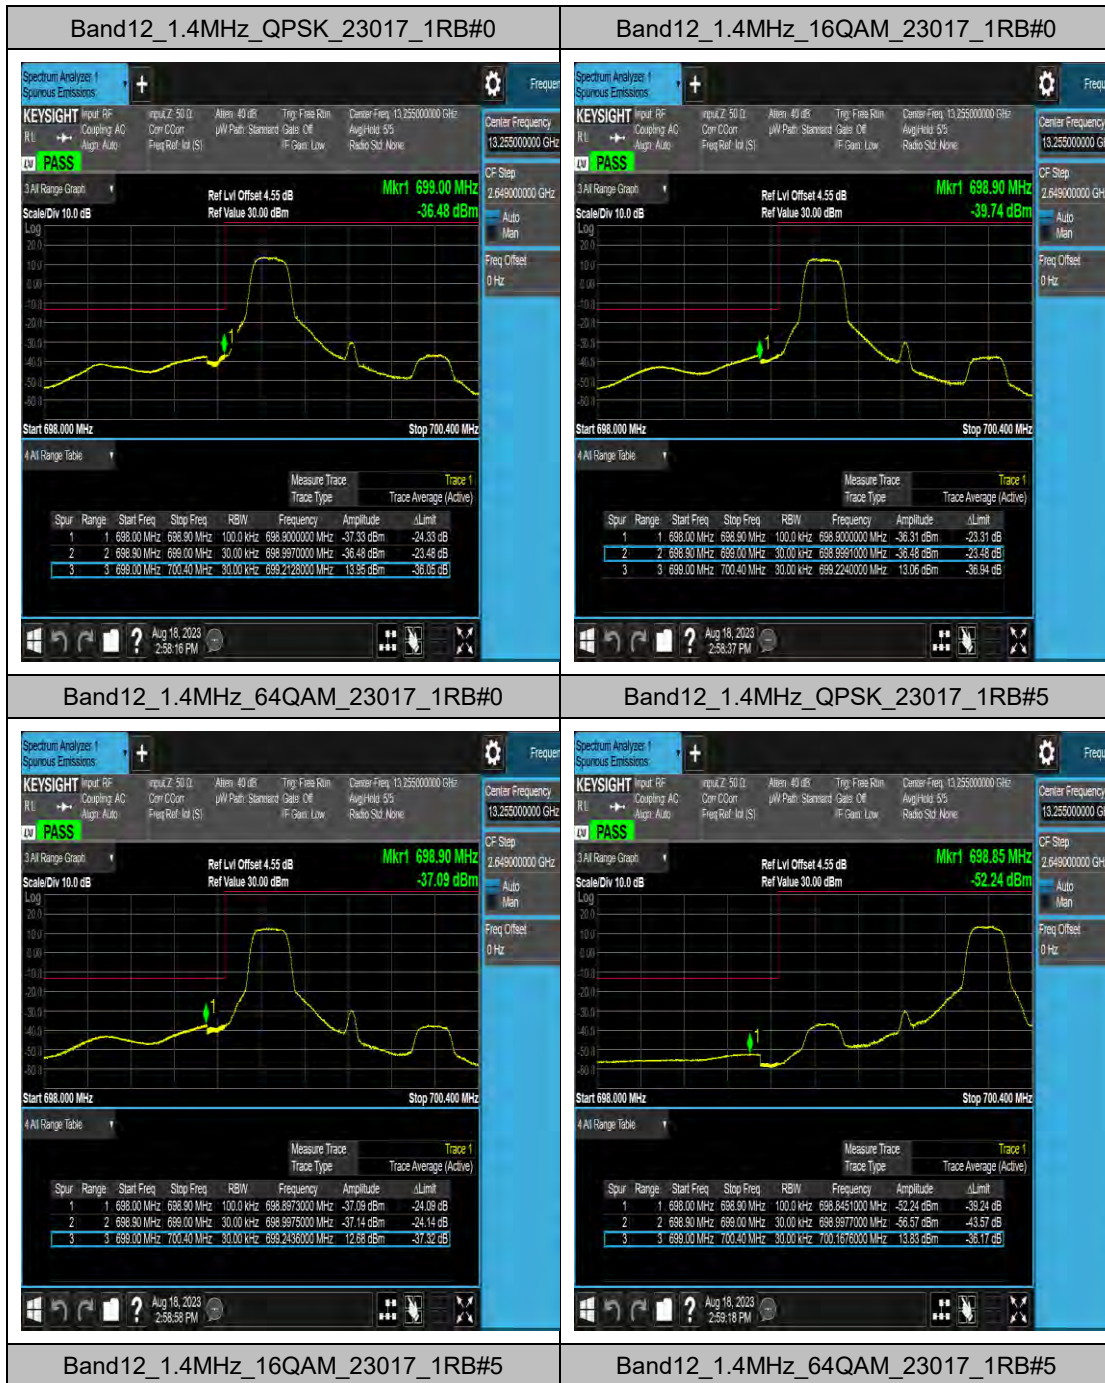

LTE Band 12 Test Graphs

Band12_10MHz_16QAM_23060_1RB#49

Band12_10MHz_64QAM_23060_1RB#49

Band12_10MHz_QPSK_23060_50RB#0

Band12_10MHz_16QAM_23060_50RB#0

LTE Band 13 Test Graphs

LTE Band 14 Test Graphs

LTE Band 25 Test Graphs