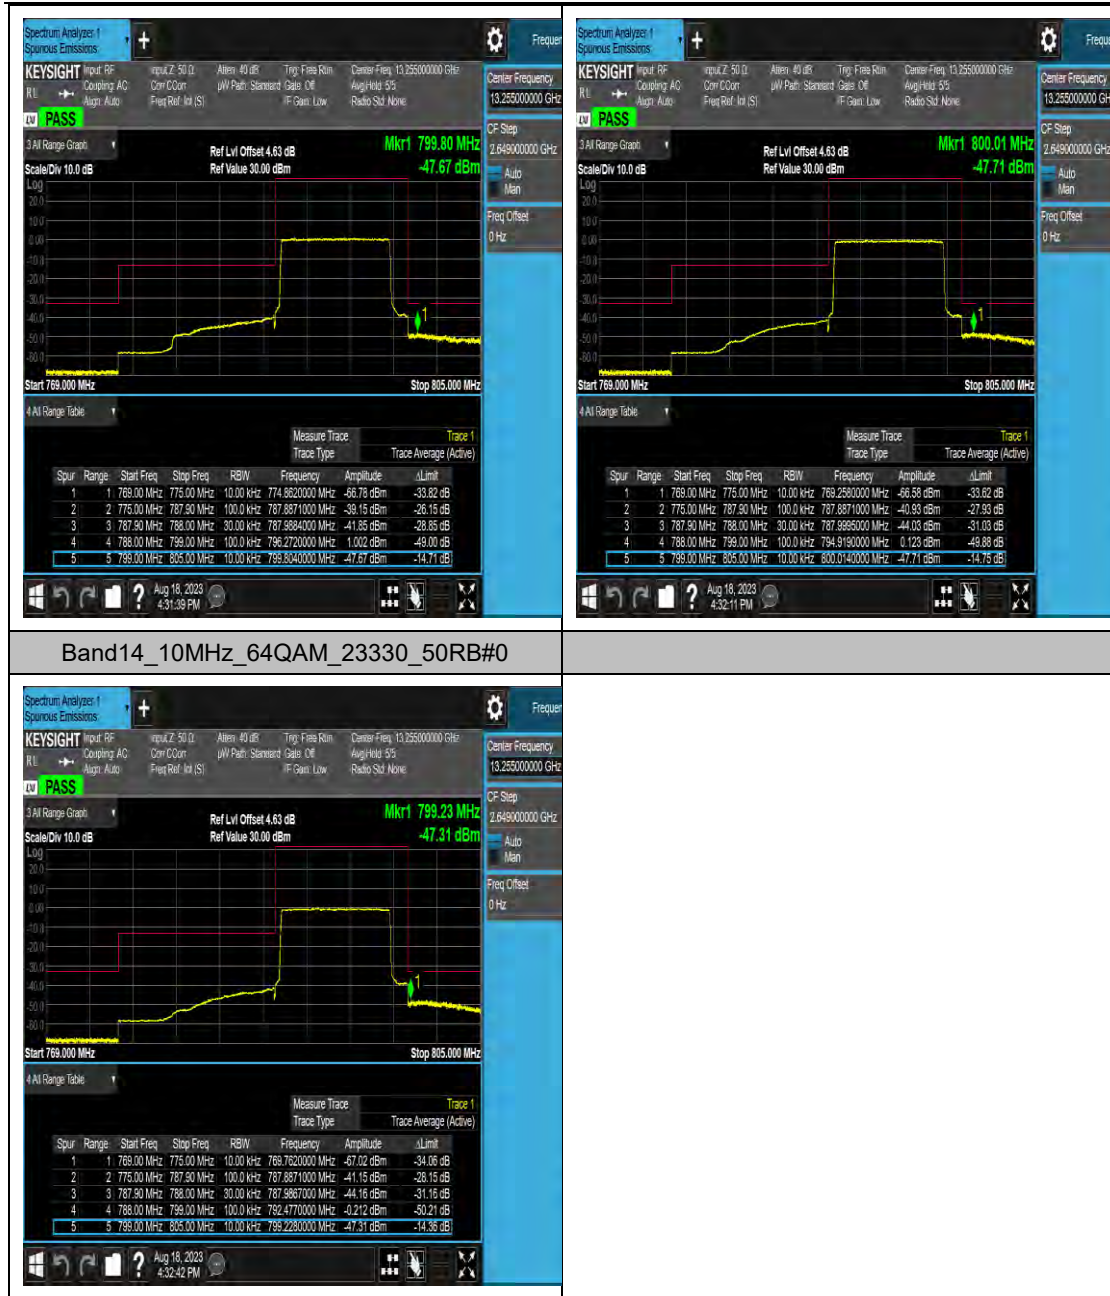

LTE Band 12 Test Graphs

Band12_10MHz_16QAM_23060_1RB#49

Band12_10MHz_64QAM_23060_1RB#49

Band12_10MHz_QPSK_23060_50RB#0

Band12_10MHz_16QAM_23060_50RB#0

LTE Band 13 Test Graphs

LTE Band 14 Test Graphs

LTE Band 25 Test Graphs