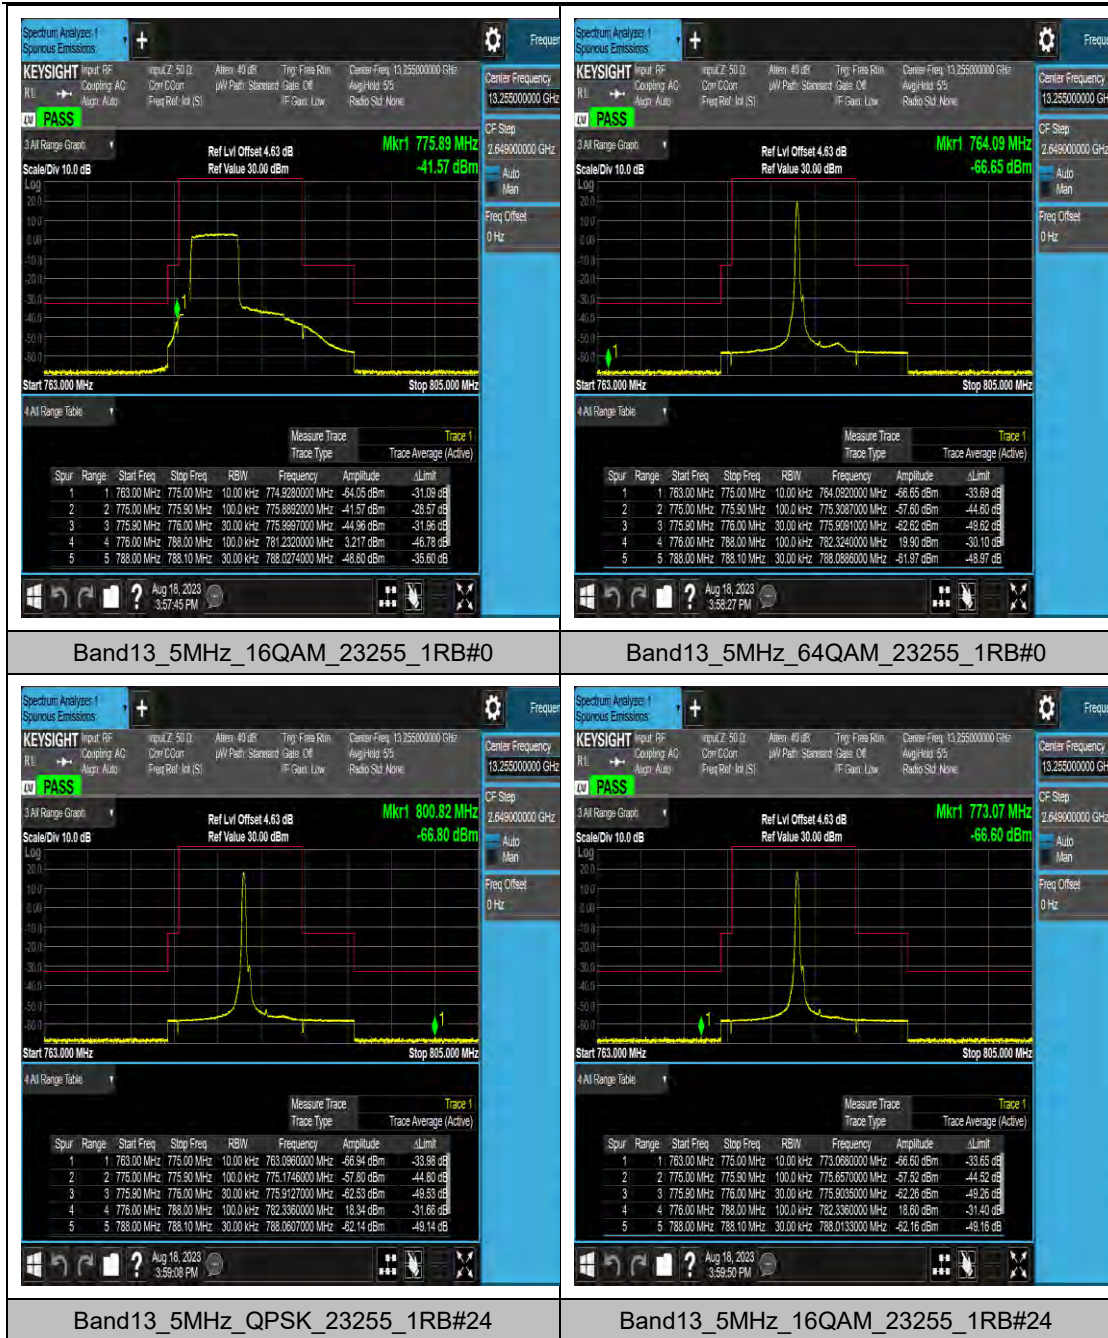

LTE Band 12 Test Graphs

Band12_10MHz_16QAM_23060_1RB#49

Band12_10MHz_64QAM_23060_1RB#49

Band12_10MHz_QPSK_23060_50RB#0

Band12_10MHz_16QAM_23060_50RB#0

LTE Band 13 Test Graphs

LTE Band 14 Test Graphs

LTE Band 25 Test Graphs