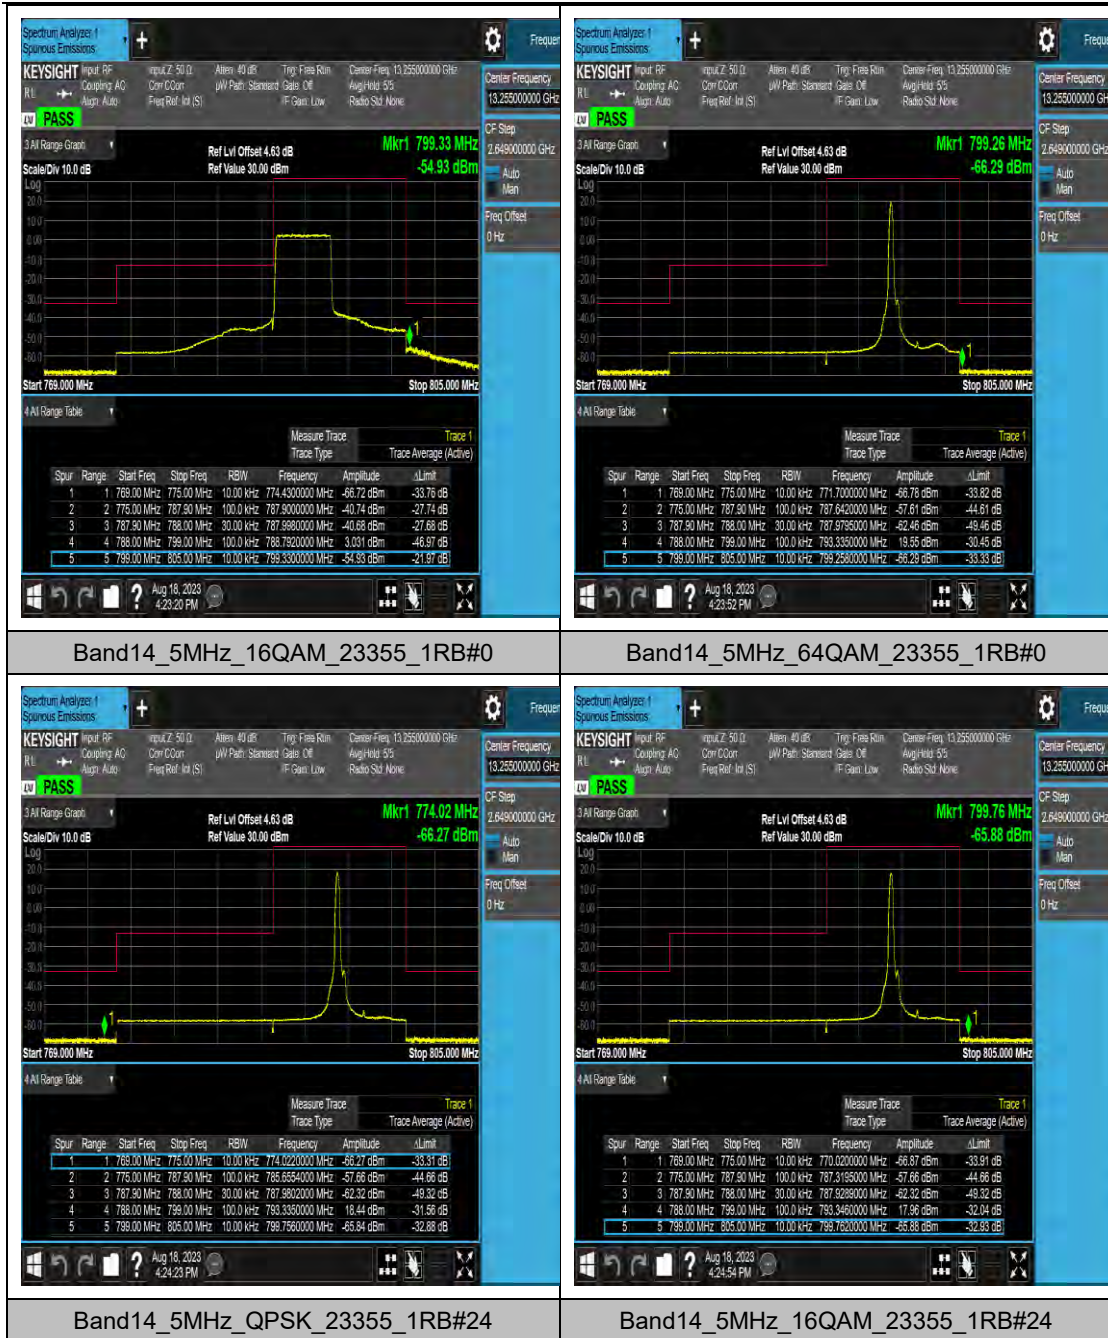

LTE Band 12 Test Graphs

Band12_10MHz_16QAM_23060_1RB#49

Band12_10MHz_64QAM_23060_1RB#49

Band12_10MHz_QPSK_23060_50RB#0

Band12_10MHz_16QAM_23060_50RB#0

LTE Band 13 Test Graphs

LTE Band 14 Test Graphs

LTE Band 25 Test Graphs