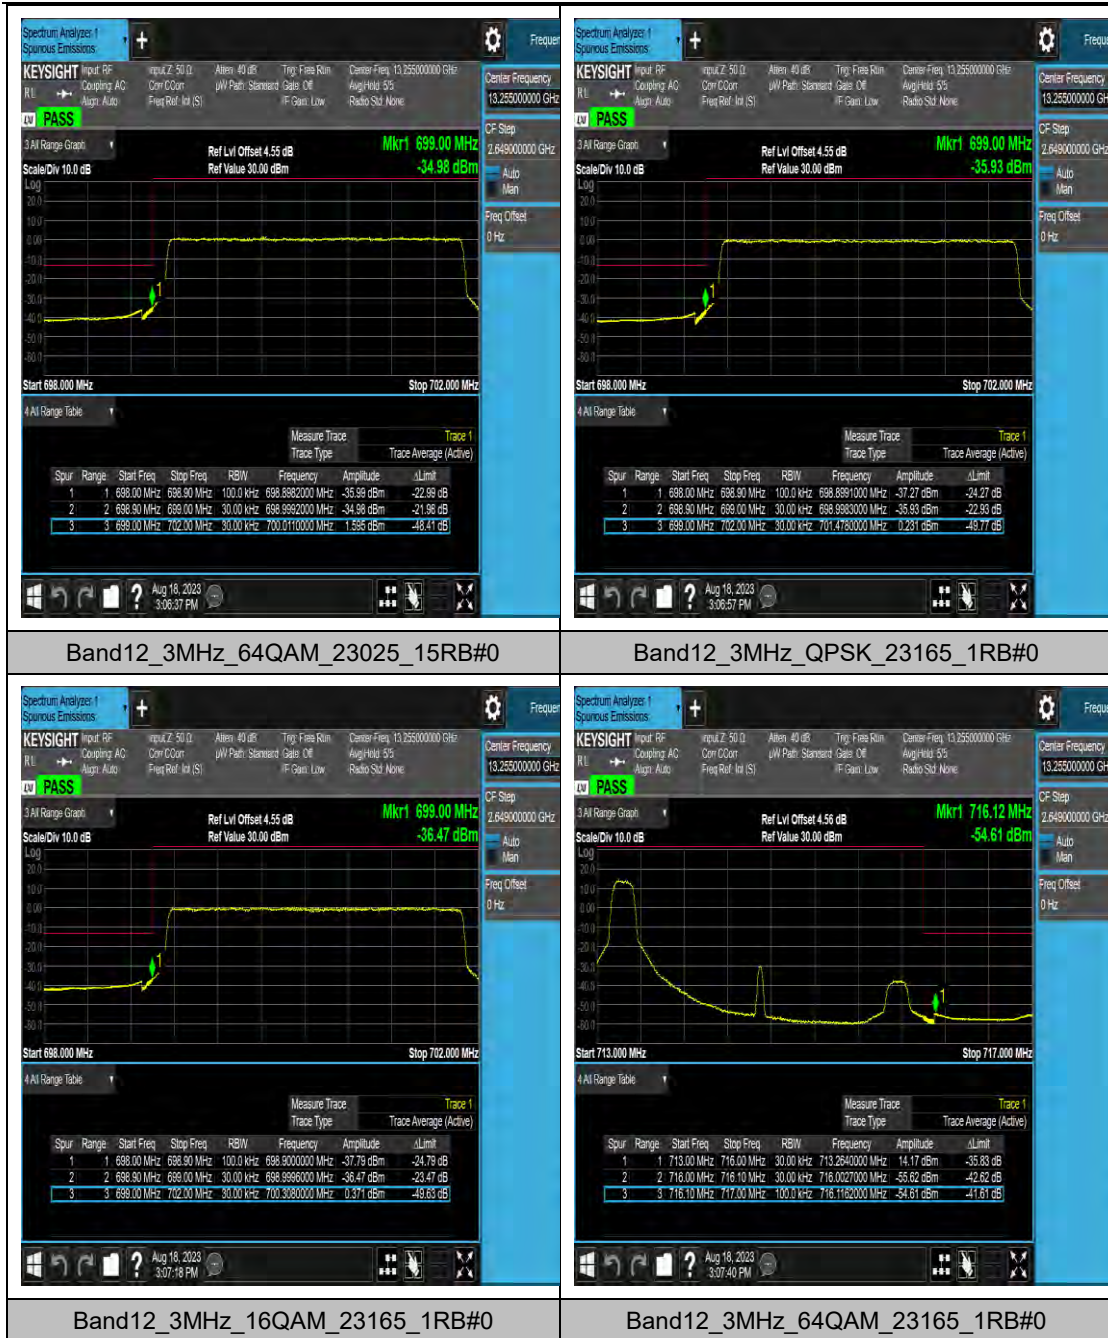

LTE Band 12 Test Graphs

Band12_10MHz_16QAM_23060_1RB#49

Band12_10MHz_64QAM_23060_1RB#49

Band12_10MHz_QPSK_23060_50RB#0

Band12_10MHz_16QAM_23060_50RB#0

LTE Band 13 Test Graphs

LTE Band 14 Test Graphs

LTE Band 25 Test Graphs