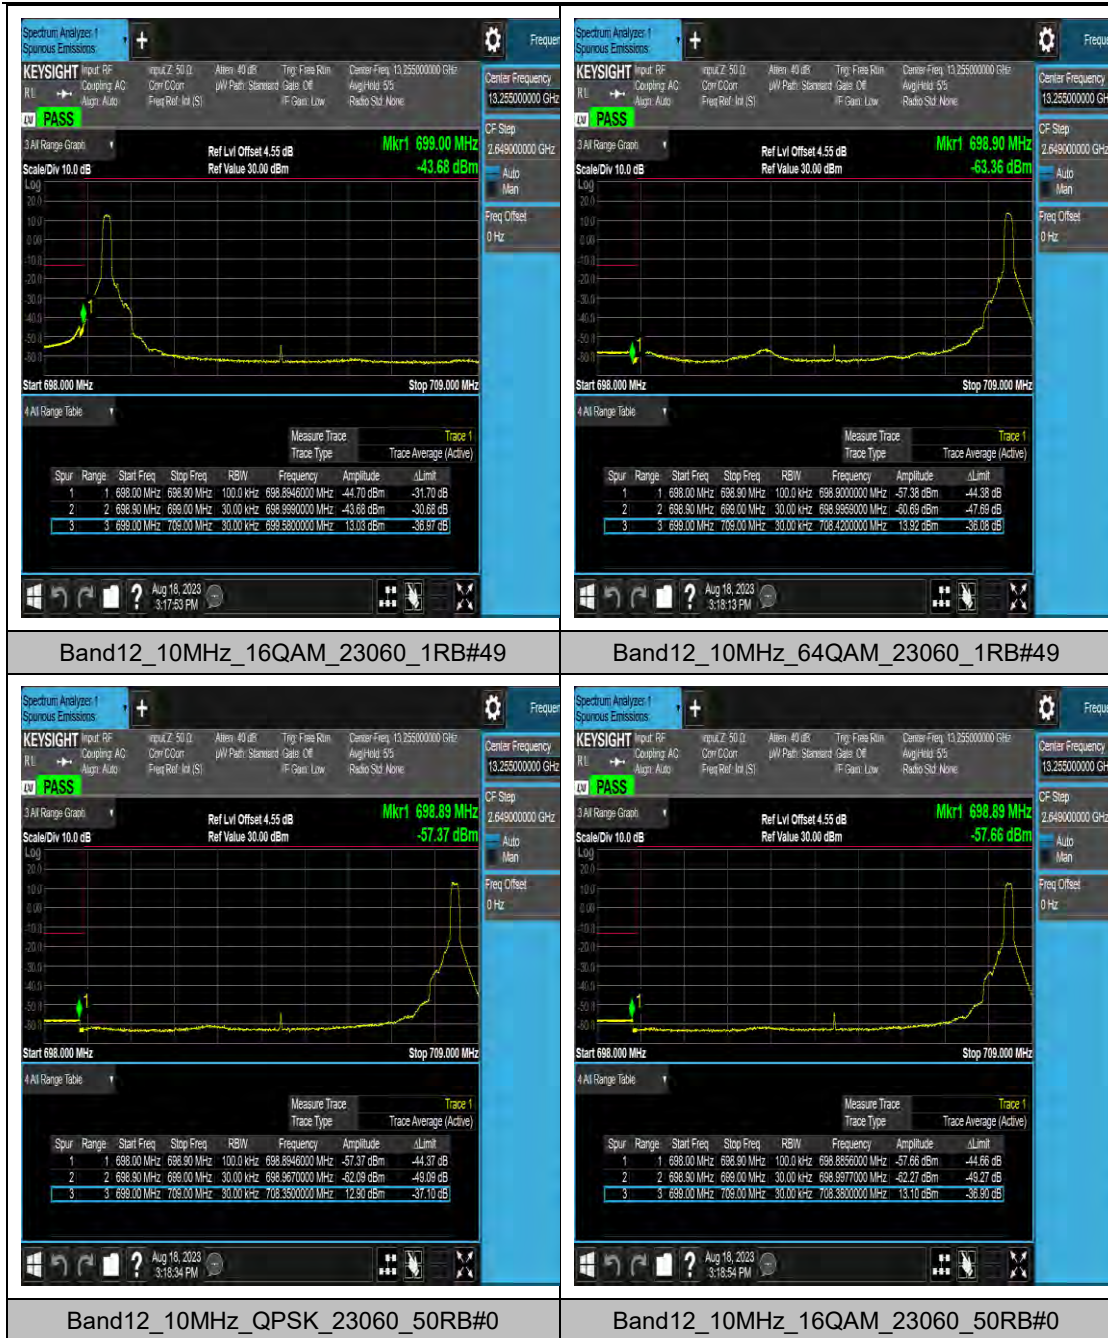

LTE Band 12 Test Graphs

Band12_10MHz_16QAM_23060_1RB#49

Band12_10MHz_64QAM_23060_1RB#49

Band12_10MHz_QPSK_23060_50RB#0

Band12_10MHz_16QAM_23060_50RB#0

LTE Band 13 Test Graphs

LTE Band 14 Test Graphs

LTE Band 25 Test Graphs