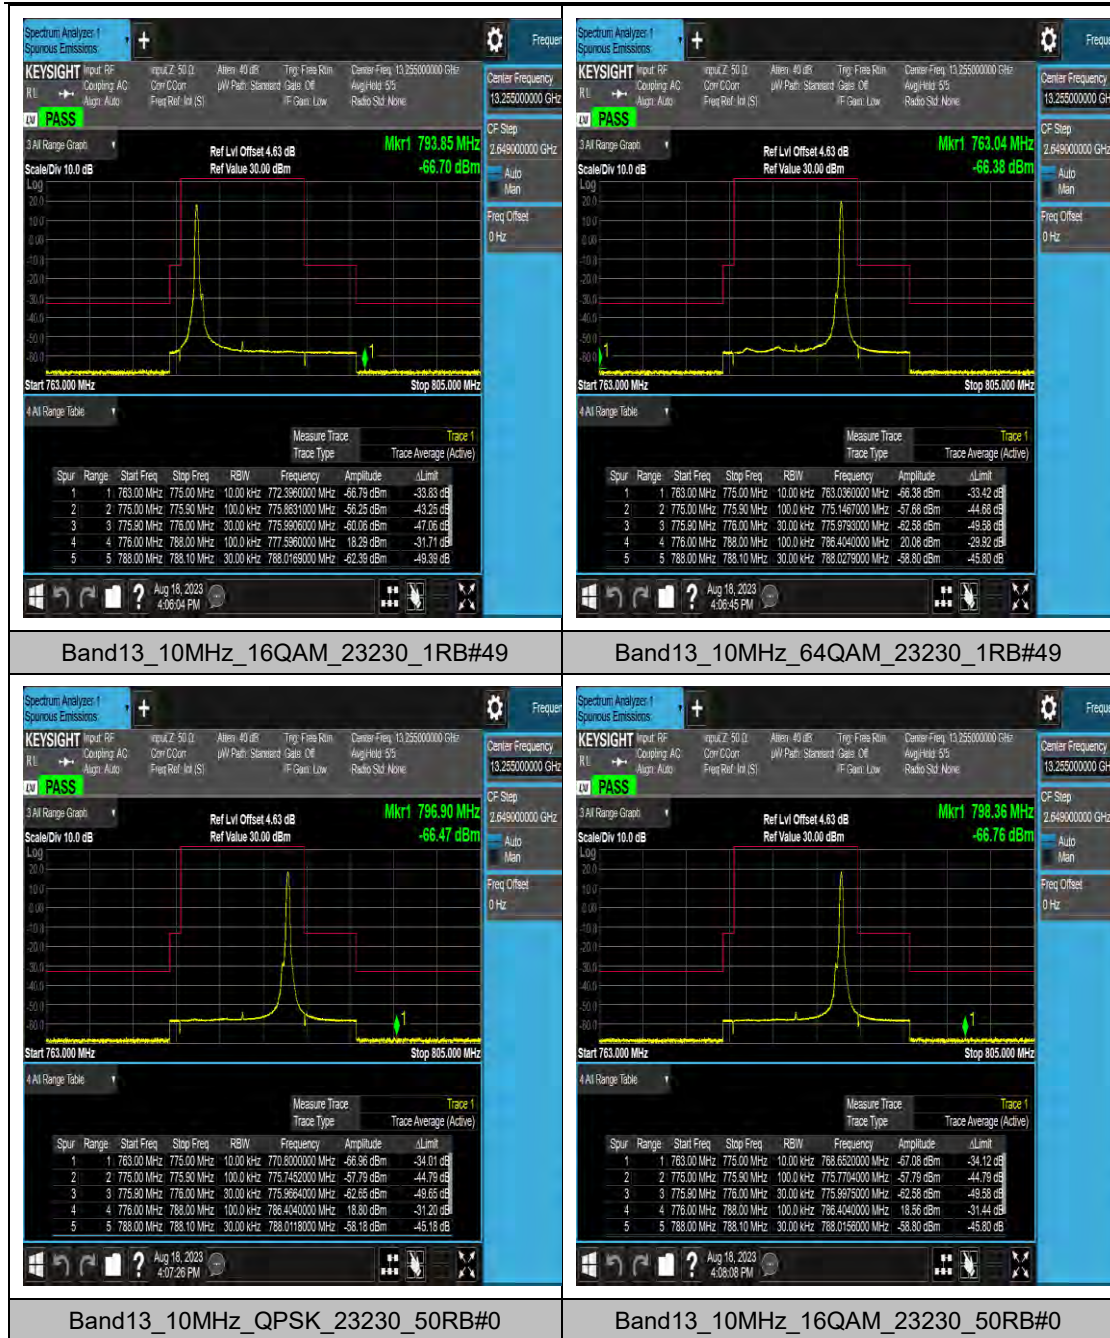

LTE Band 12 Test Graphs

Band12_10MHz_16QAM_23060_1RB#49

Band12_10MHz_64QAM_23060_1RB#49

Band12_10MHz_QPSK_23060_50RB#0

Band12_10MHz_16QAM_23060_50RB#0

LTE Band 13 Test Graphs

LTE Band 14 Test Graphs

LTE Band 25 Test Graphs