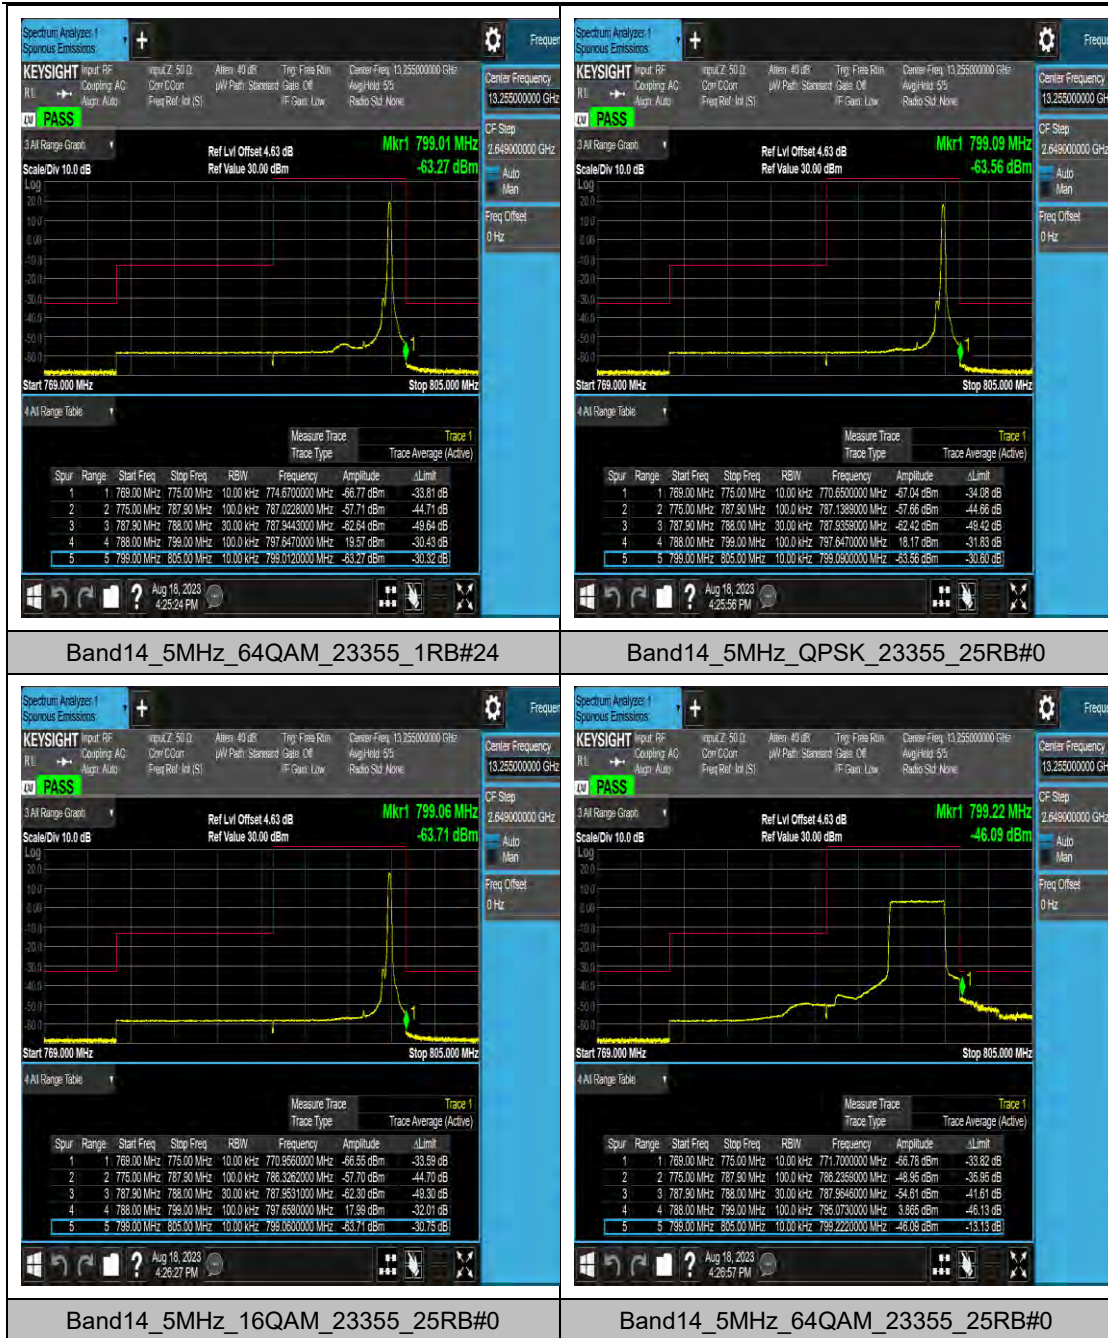

LTE Band 12 Test Graphs

Band12_10MHz_16QAM_23060_1RB#49

Band12_10MHz_64QAM_23060_1RB#49

Band12_10MHz_QPSK_23060_50RB#0

Band12_10MHz_16QAM_23060_50RB#0

LTE Band 13 Test Graphs

LTE Band 14 Test Graphs

LTE Band 25 Test Graphs