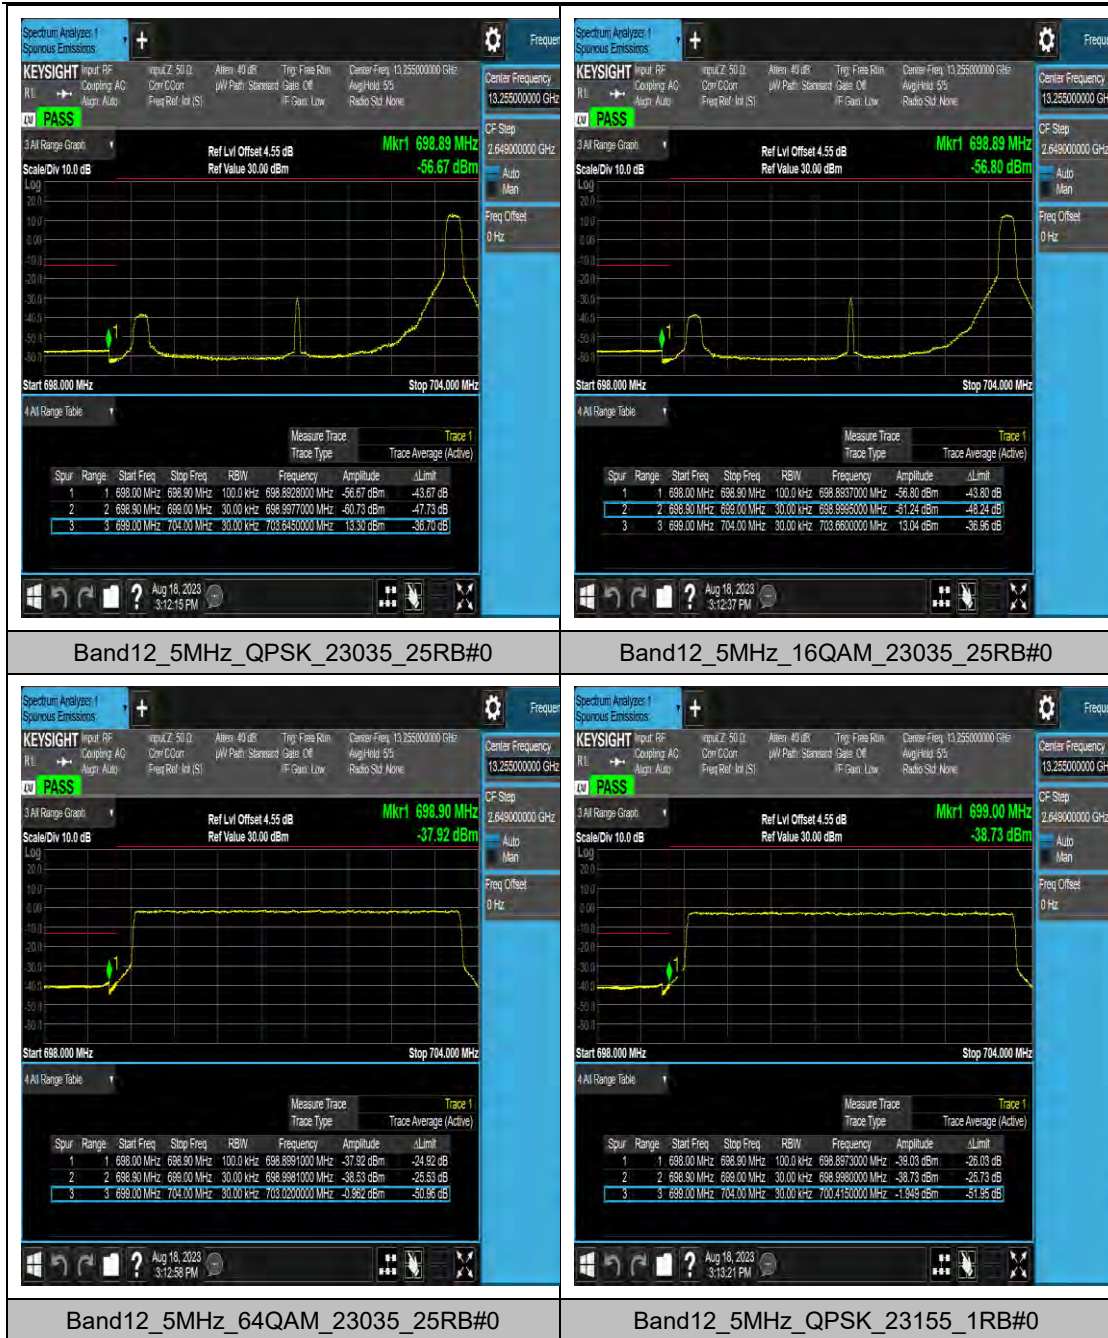

LTE Band 12 Test Graphs

Band12_10MHz_16QAM_23060_1RB#49

Band12_10MHz_64QAM_23060_1RB#49

Band12_10MHz_QPSK_23060_50RB#0

Band12_10MHz_16QAM_23060_50RB#0

LTE Band 13 Test Graphs

LTE Band 14 Test Graphs

LTE Band 25 Test Graphs