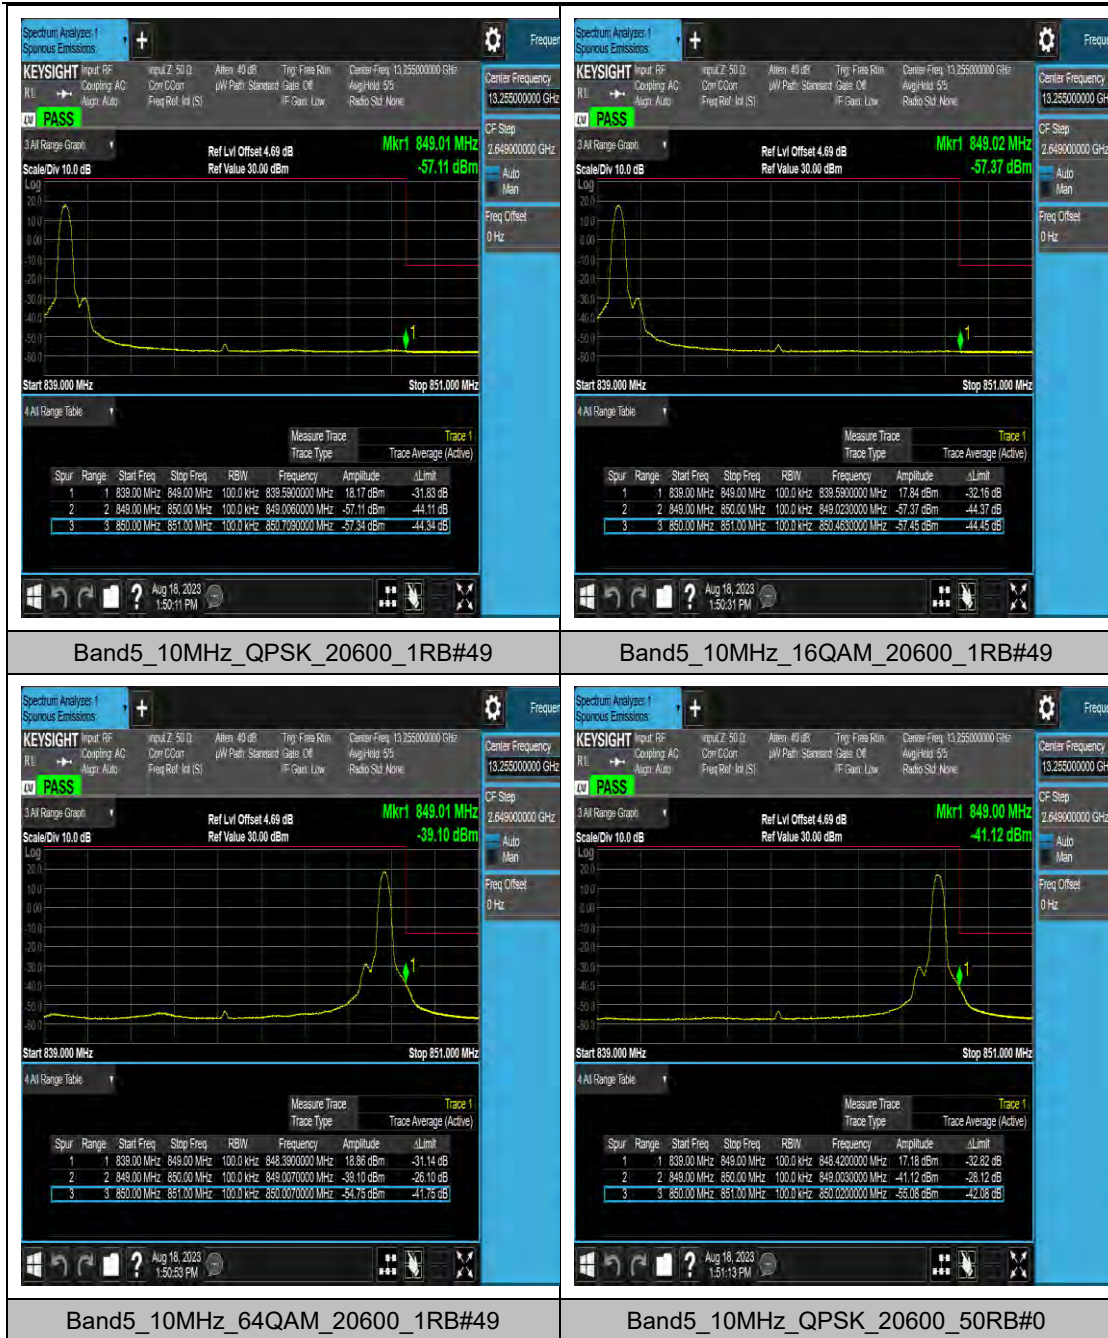

### LTE Band 5 Test Graphs

Band5\_1.4MHz\_QPSK\_20407\_6RB#0

Band5\_1.4MHz\_16QAM\_20407\_6RB#0

Band5\_1.4MHz\_64QAM\_20407\_6RB#0

Band5\_1.4MHz\_QPSK\_20643\_1RB#0

Band5\_3MHz\_QPSK\_20635\_1RB#14

Band5\_3MHz\_16QAM\_20635\_1RB#14

Band5\_3MHz\_64QAM\_20635\_1RB#14

Band5\_3MHz\_QPSK\_20635\_15RB#0

### LTE Band 7 Test Graphs