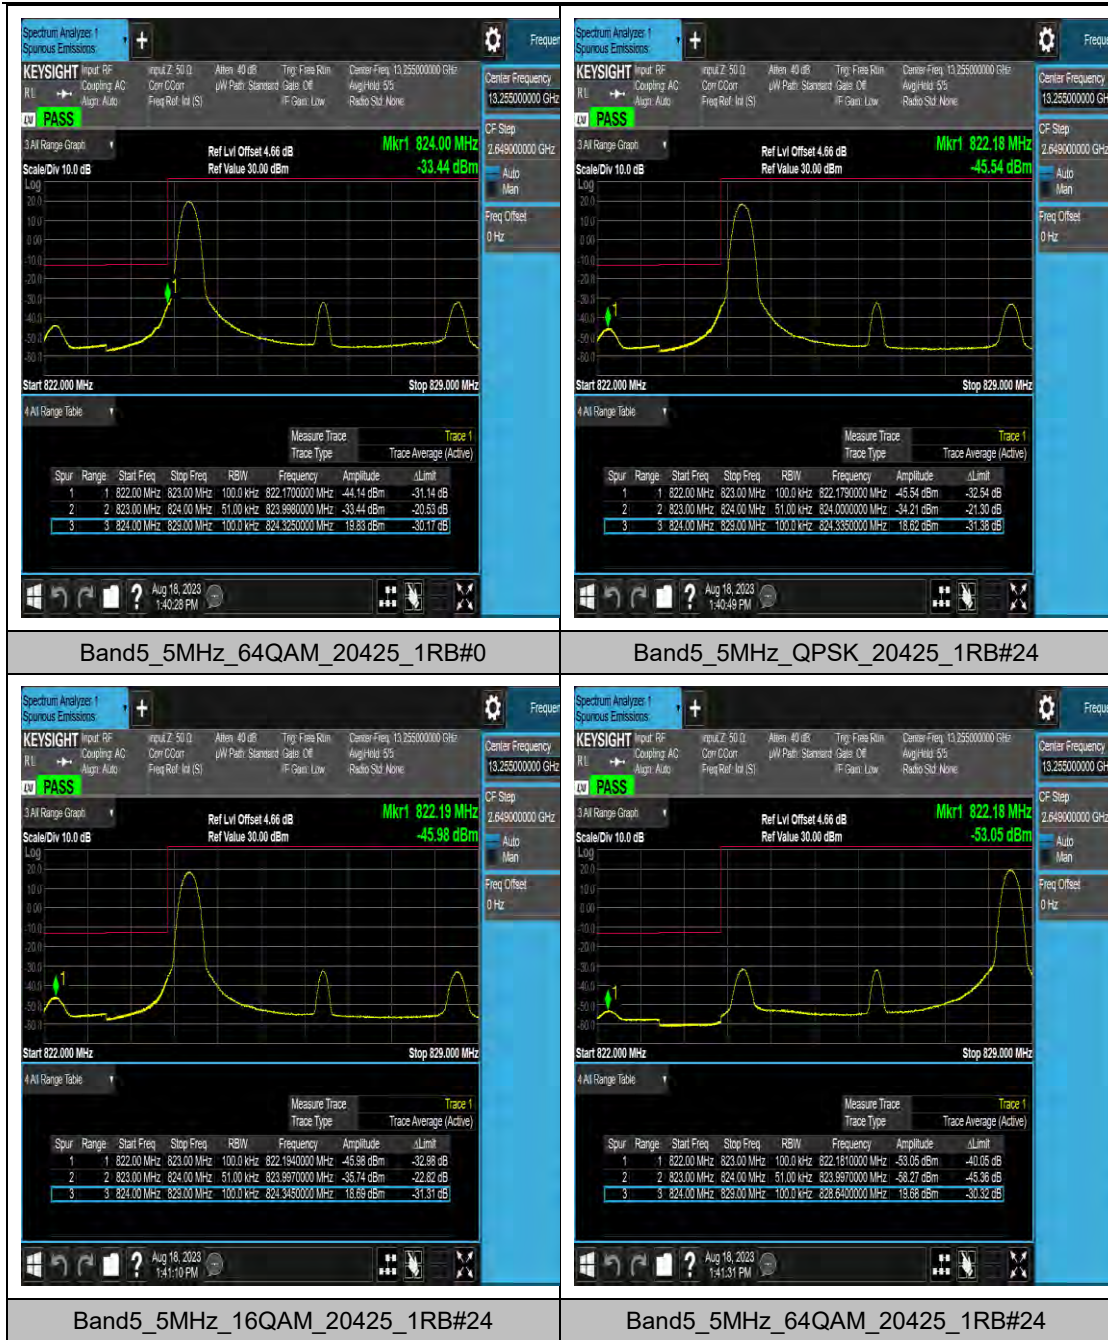

### LTE Band 5 Test Graphs

Band5\_1.4MHz\_QPSK\_20407\_6RB#0

Band5\_1.4MHz\_16QAM\_20407\_6RB#0

Band5\_1.4MHz\_64QAM\_20407\_6RB#0

Band5\_1.4MHz\_QPSK\_20643\_1RB#0

Band5\_3MHz\_QPSK\_20635\_1RB#14

Band5\_3MHz\_16QAM\_20635\_1RB#14

Band5\_3MHz\_64QAM\_20635\_1RB#14

Band5\_3MHz\_QPSK\_20635\_15RB#0

### LTE Band 7 Test Graphs