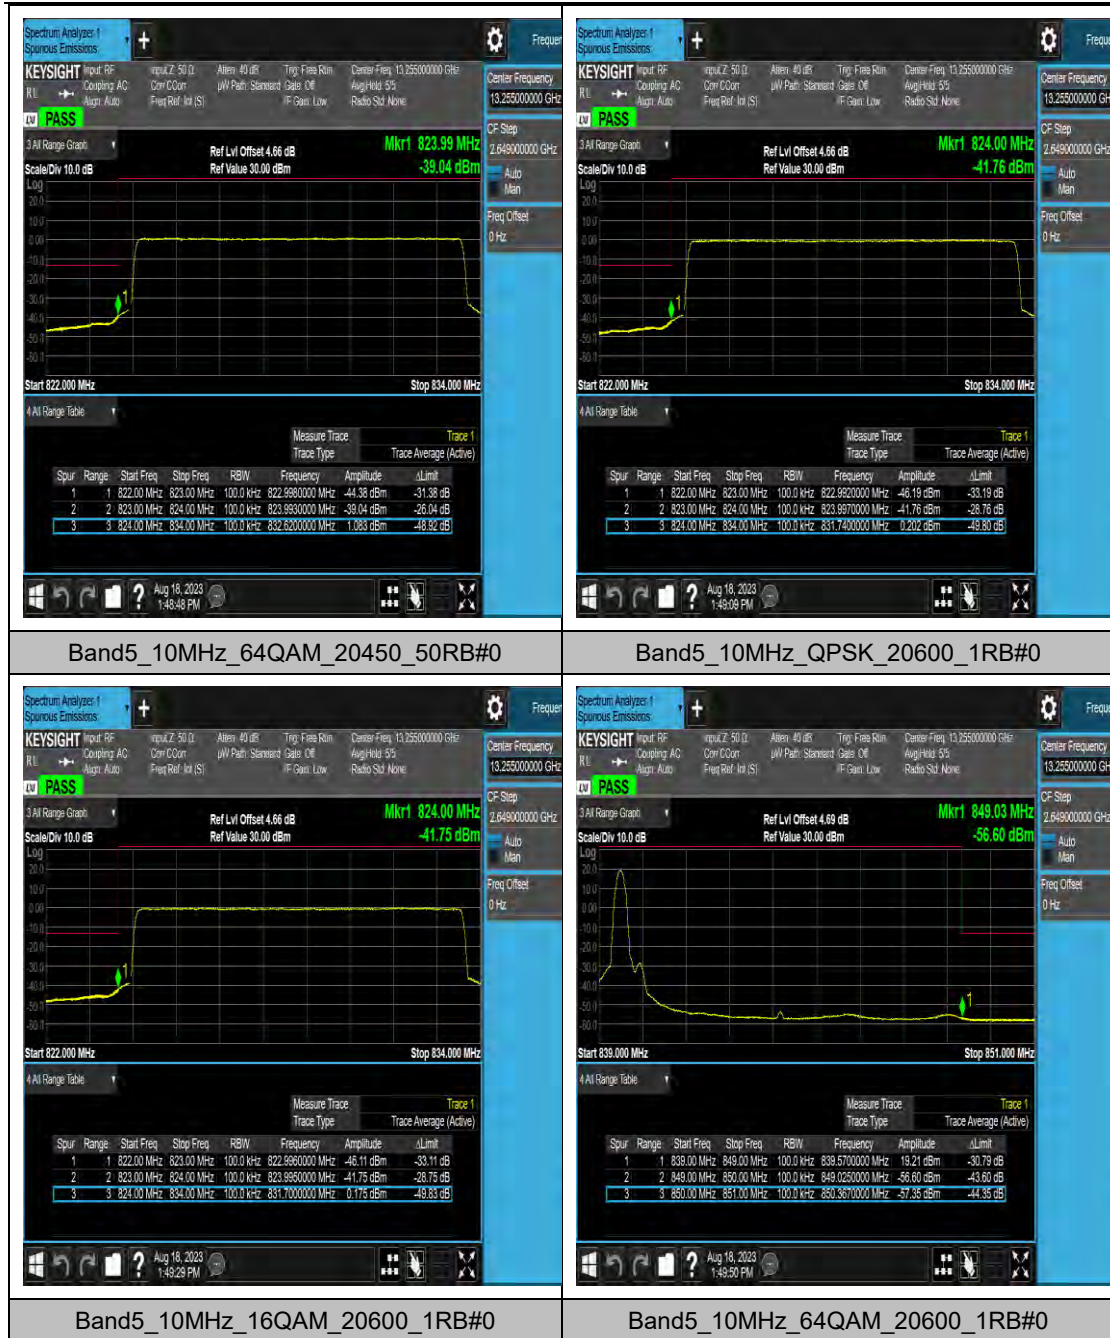

### LTE Band 5 Test Graphs

Band5\_1.4MHz\_QPSK\_20407\_6RB#0

Band5\_1.4MHz\_16QAM\_20407\_6RB#0

Band5\_1.4MHz\_64QAM\_20407\_6RB#0

Band5\_1.4MHz\_QPSK\_20643\_1RB#0

Band5\_3MHz\_QPSK\_20635\_1RB#14

Band5\_3MHz\_16QAM\_20635\_1RB#14

Band5\_3MHz\_64QAM\_20635\_1RB#14

Band5\_3MHz\_QPSK\_20635\_15RB#0

### LTE Band 7 Test Graphs