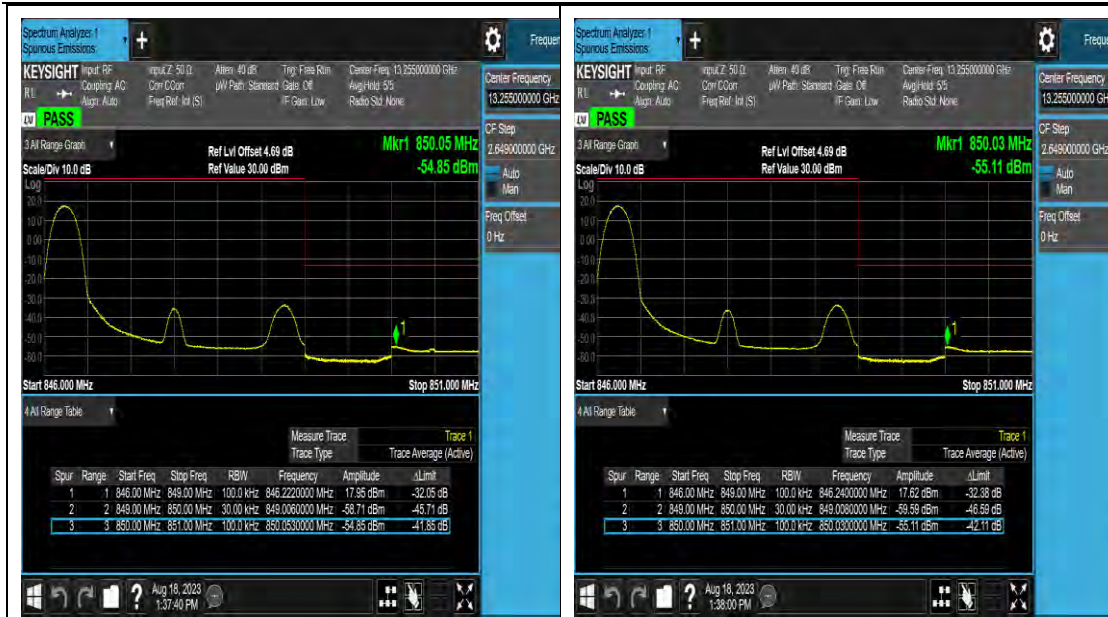

### LTE Band 5 Test Graphs

Band5\_1.4MHz\_QPSK\_20407\_6RB#0

Band5\_1.4MHz\_16QAM\_20407\_6RB#0

Band5\_1.4MHz\_64QAM\_20407\_6RB#0

Band5\_1.4MHz\_QPSK\_20643\_1RB#0

Band5\_3MHz\_QPSK\_20635\_1RB#14

Band5\_3MHz\_16QAM\_20635\_1RB#14