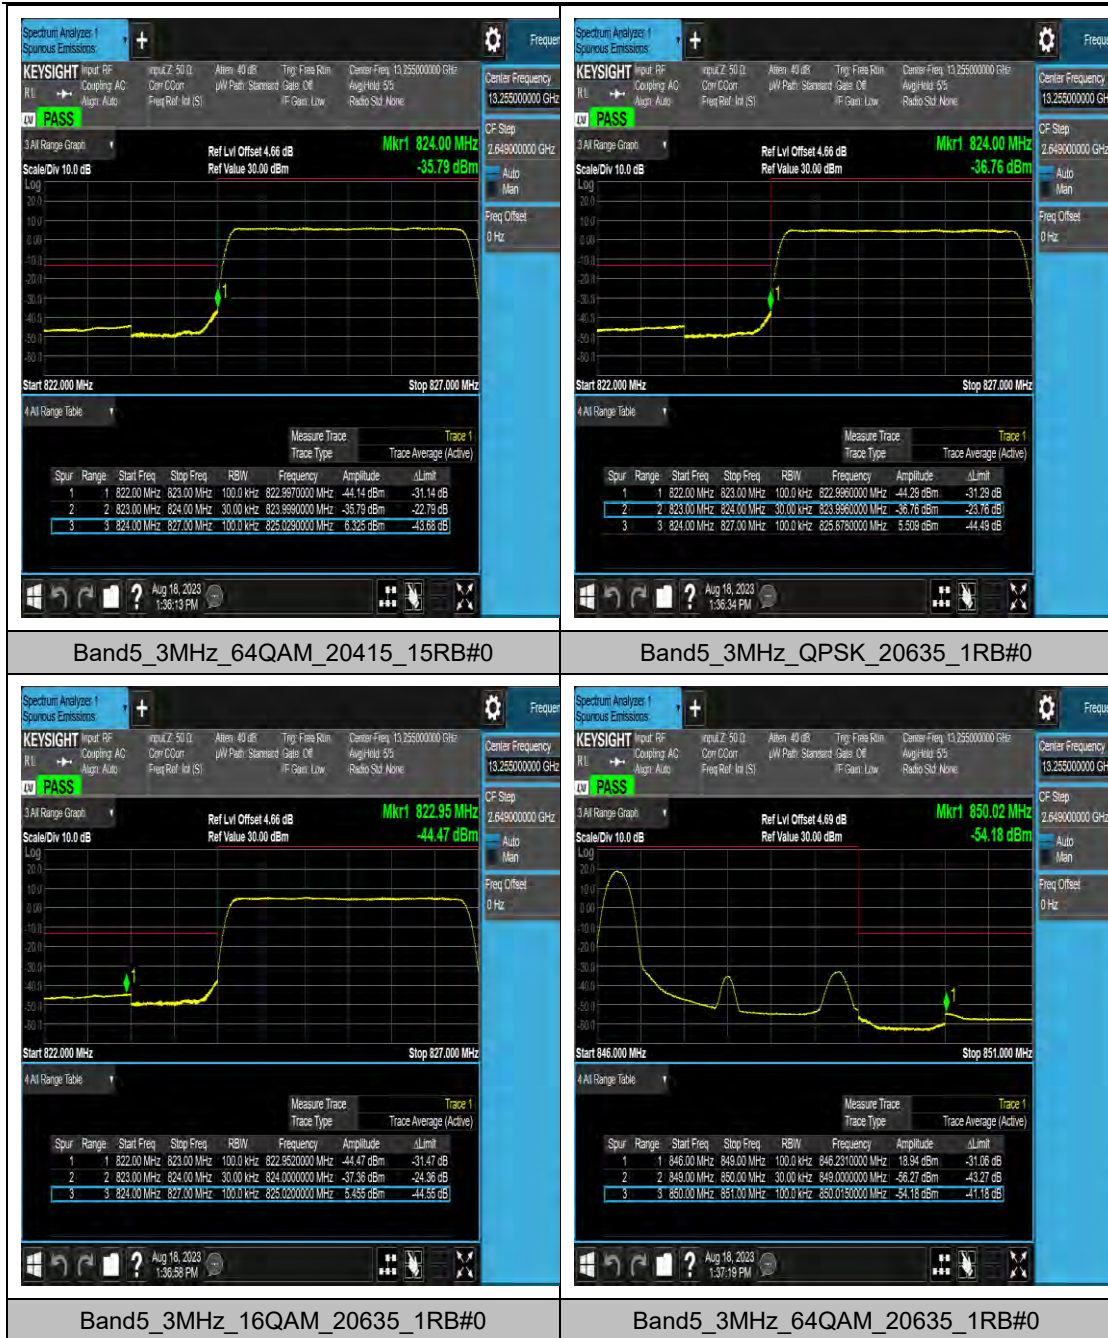

### LTE Band 5 Test Graphs

Band5\_1.4MHz\_QPSK\_20407\_6RB#0

Band5\_1.4MHz\_16QAM\_20407\_6RB#0

Band5\_1.4MHz\_64QAM\_20407\_6RB#0

Band5\_1.4MHz\_QPSK\_20643\_1RB#0

Band5\_3MHz\_QPSK\_20635\_1RB#14

Band5\_3MHz\_16QAM\_20635\_1RB#14

Band5\_3MHz\_64QAM\_20635\_1RB#14

Band5\_3MHz\_QPSK\_20635\_15RB#0

### LTE Band 7 Test Graphs