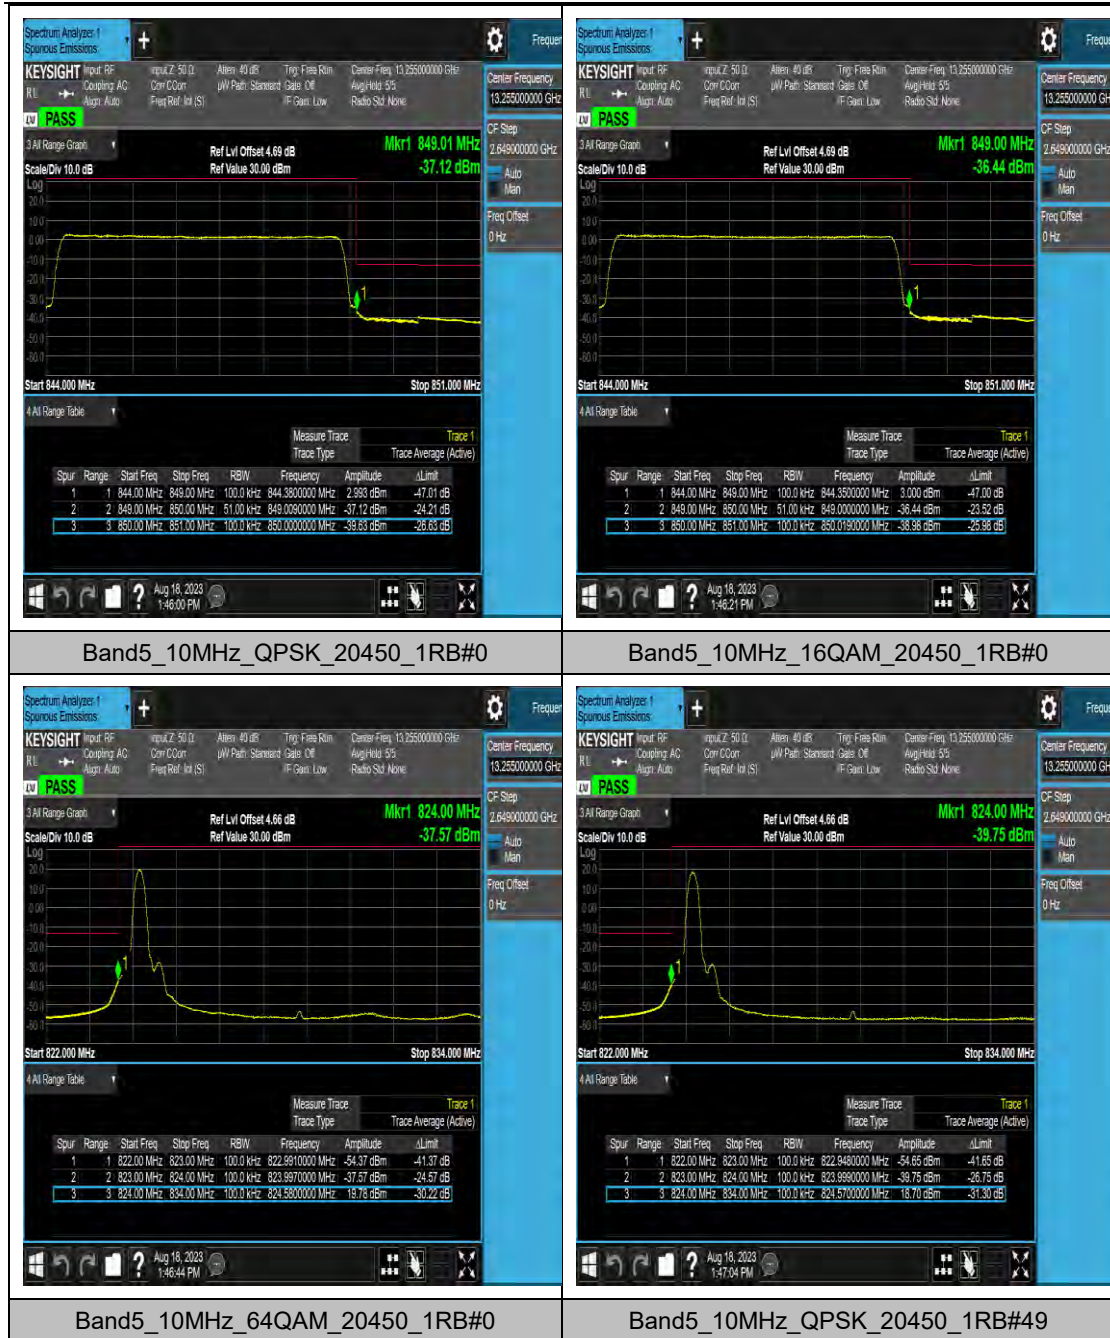

### LTE Band 5 Test Graphs

Band5\_1.4MHz\_QPSK\_20407\_6RB#0

Band5\_1.4MHz\_16QAM\_20407\_6RB#0

Band5\_1.4MHz\_64QAM\_20407\_6RB#0

Band5\_1.4MHz\_QPSK\_20643\_1RB#0

Band5\_3MHz\_QPSK\_20635\_1RB#14

Band5\_3MHz\_16QAM\_20635\_1RB#14

Band5\_3MHz\_64QAM\_20635\_1RB#14

Band5\_3MHz\_QPSK\_20635\_15RB#0

### LTE Band 7 Test Graphs