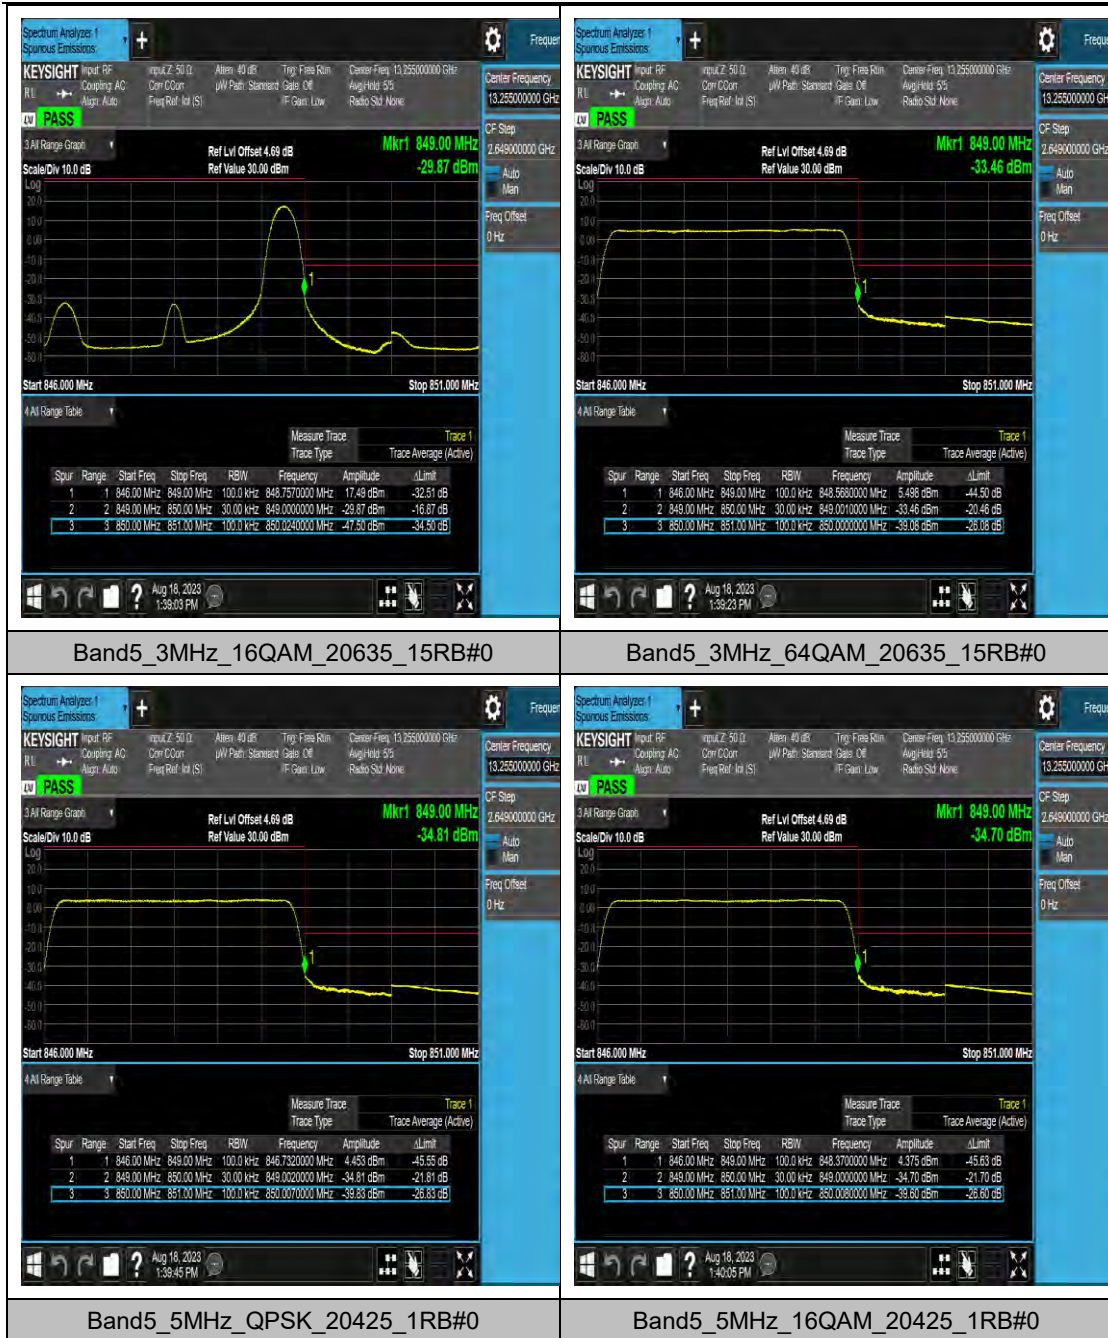

### LTE Band 5 Test Graphs

Band5\_1.4MHz\_QPSK\_20407\_6RB#0

Band5\_1.4MHz\_16QAM\_20407\_6RB#0

Band5\_1.4MHz\_64QAM\_20407\_6RB#0

Band5\_1.4MHz\_QPSK\_20643\_1RB#0

Band5\_3MHz\_QPSK\_20635\_1RB#14

Band5\_3MHz\_16QAM\_20635\_1RB#14

Band5\_3MHz\_64QAM\_20635\_1RB#14

Band5\_3MHz\_QPSK\_20635\_15RB#0

### LTE Band 7 Test Graphs