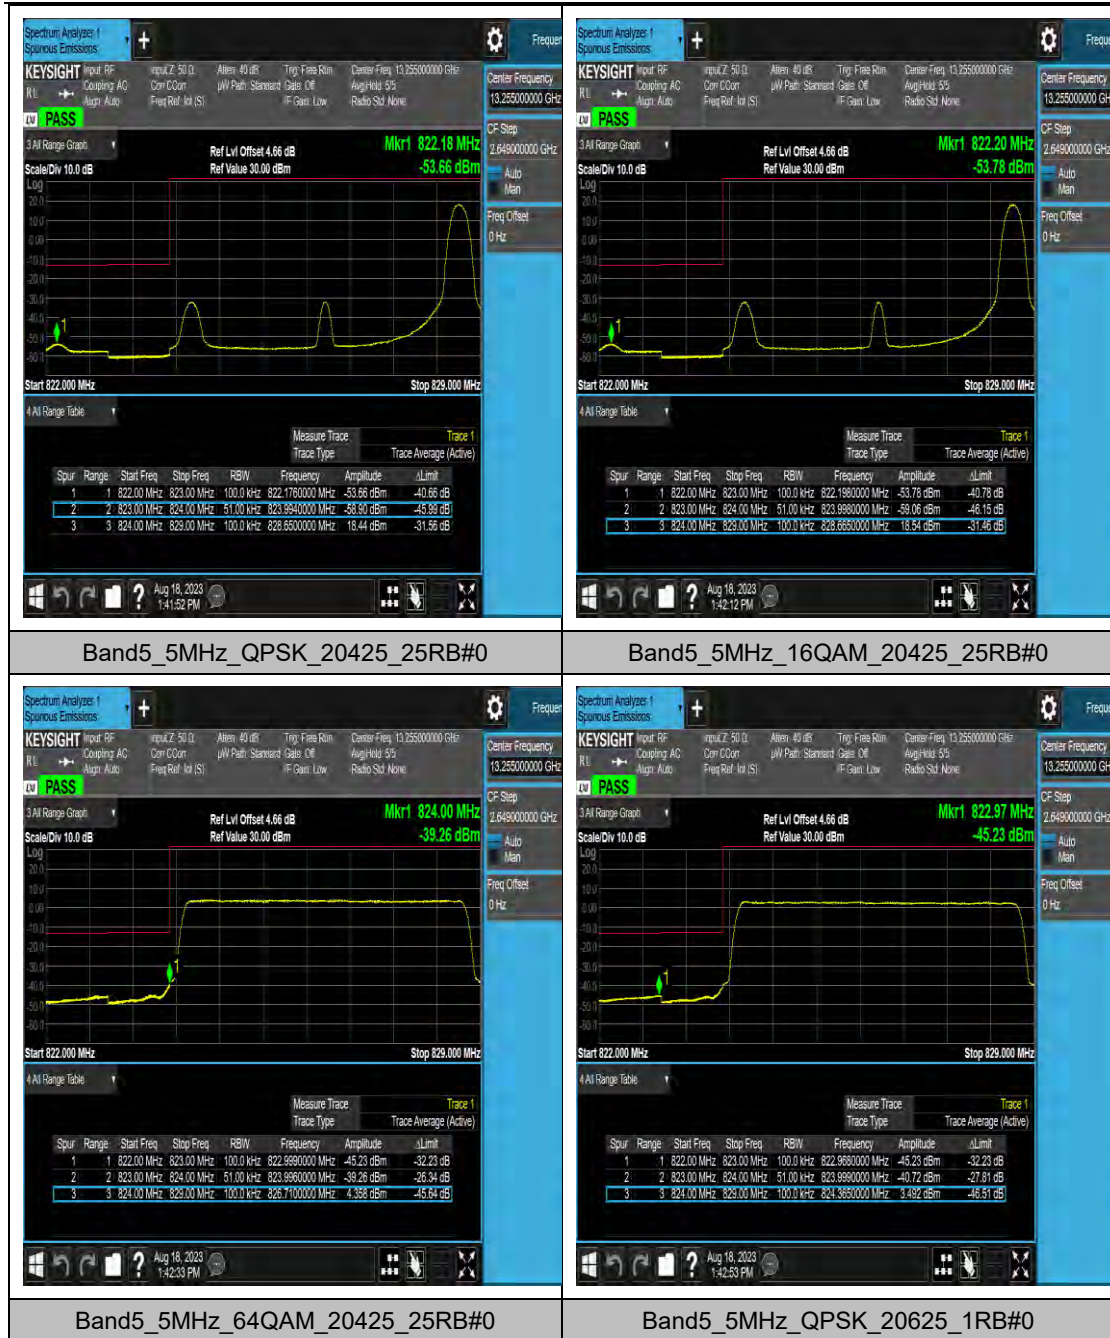

### LTE Band 5 Test Graphs

Band5\_1.4MHz\_QPSK\_20407\_6RB#0

Band5\_1.4MHz\_16QAM\_20407\_6RB#0

Band5\_1.4MHz\_64QAM\_20407\_6RB#0

Band5\_1.4MHz\_QPSK\_20643\_1RB#0

Band5\_3MHz\_QPSK\_20635\_1RB#14

Band5\_3MHz\_16QAM\_20635\_1RB#14

Band5\_3MHz\_64QAM\_20635\_1RB#14

Band5\_3MHz\_QPSK\_20635\_15RB#0

### LTE Band 7 Test Graphs