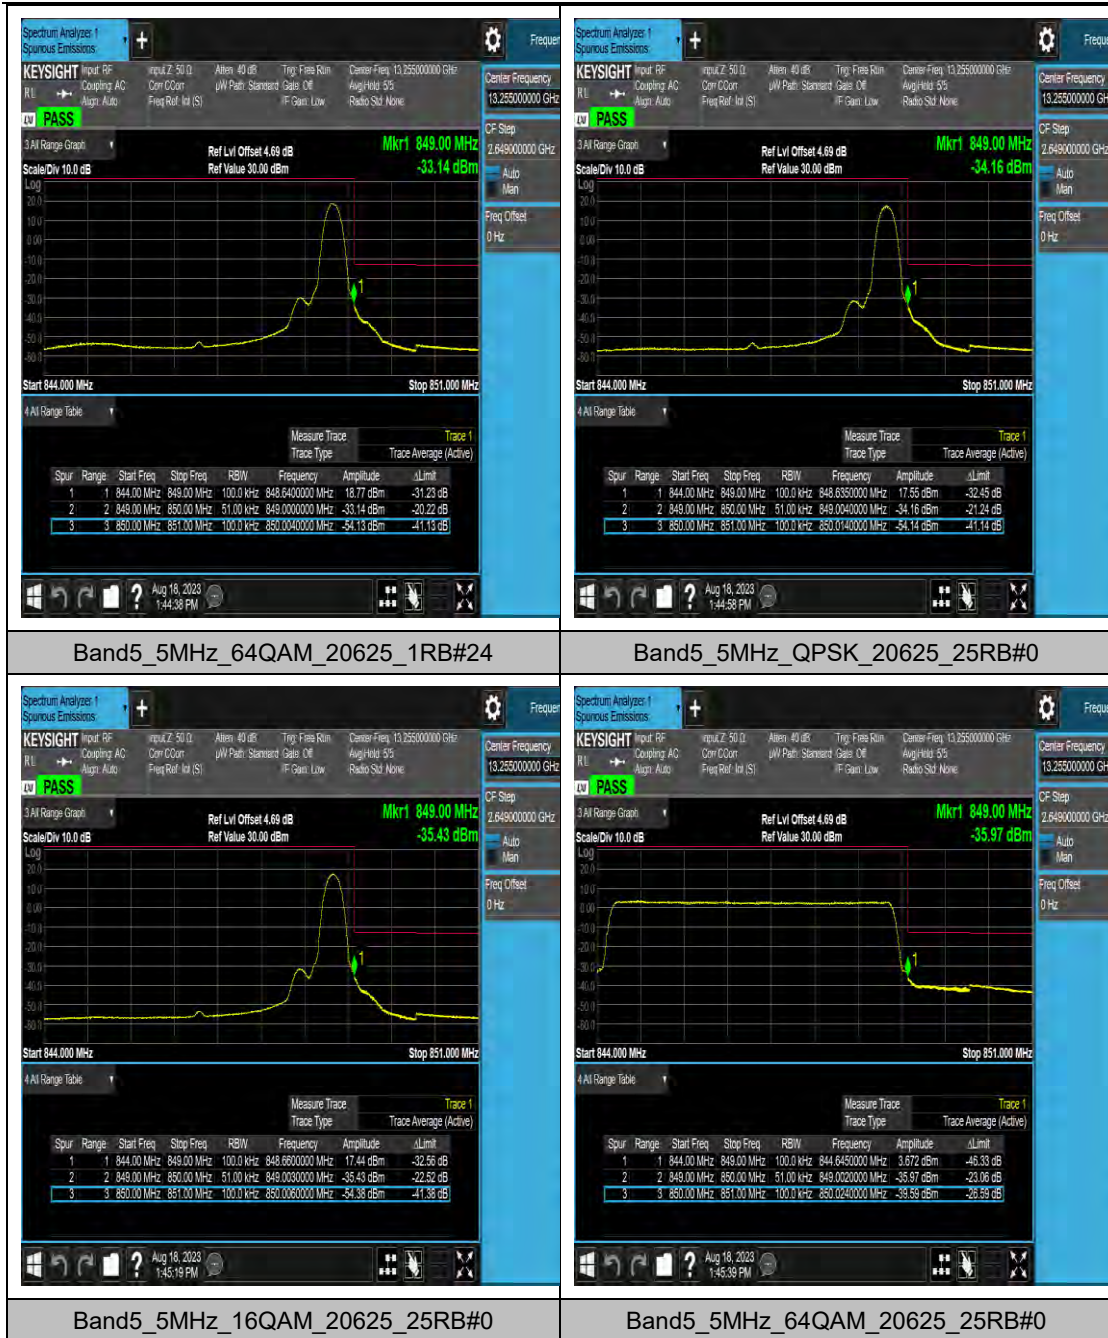

### LTE Band 5 Test Graphs

Band5\_1.4MHz\_QPSK\_20407\_6RB#0

Band5\_1.4MHz\_16QAM\_20407\_6RB#0

Band5\_1.4MHz\_64QAM\_20407\_6RB#0

Band5\_1.4MHz\_QPSK\_20643\_1RB#0

Band5\_3MHz\_QPSK\_20635\_1RB#14

Band5\_3MHz\_16QAM\_20635\_1RB#14

Band5\_3MHz\_64QAM\_20635\_1RB#14

Band5\_3MHz\_QPSK\_20635\_15RB#0

### LTE Band 7 Test Graphs