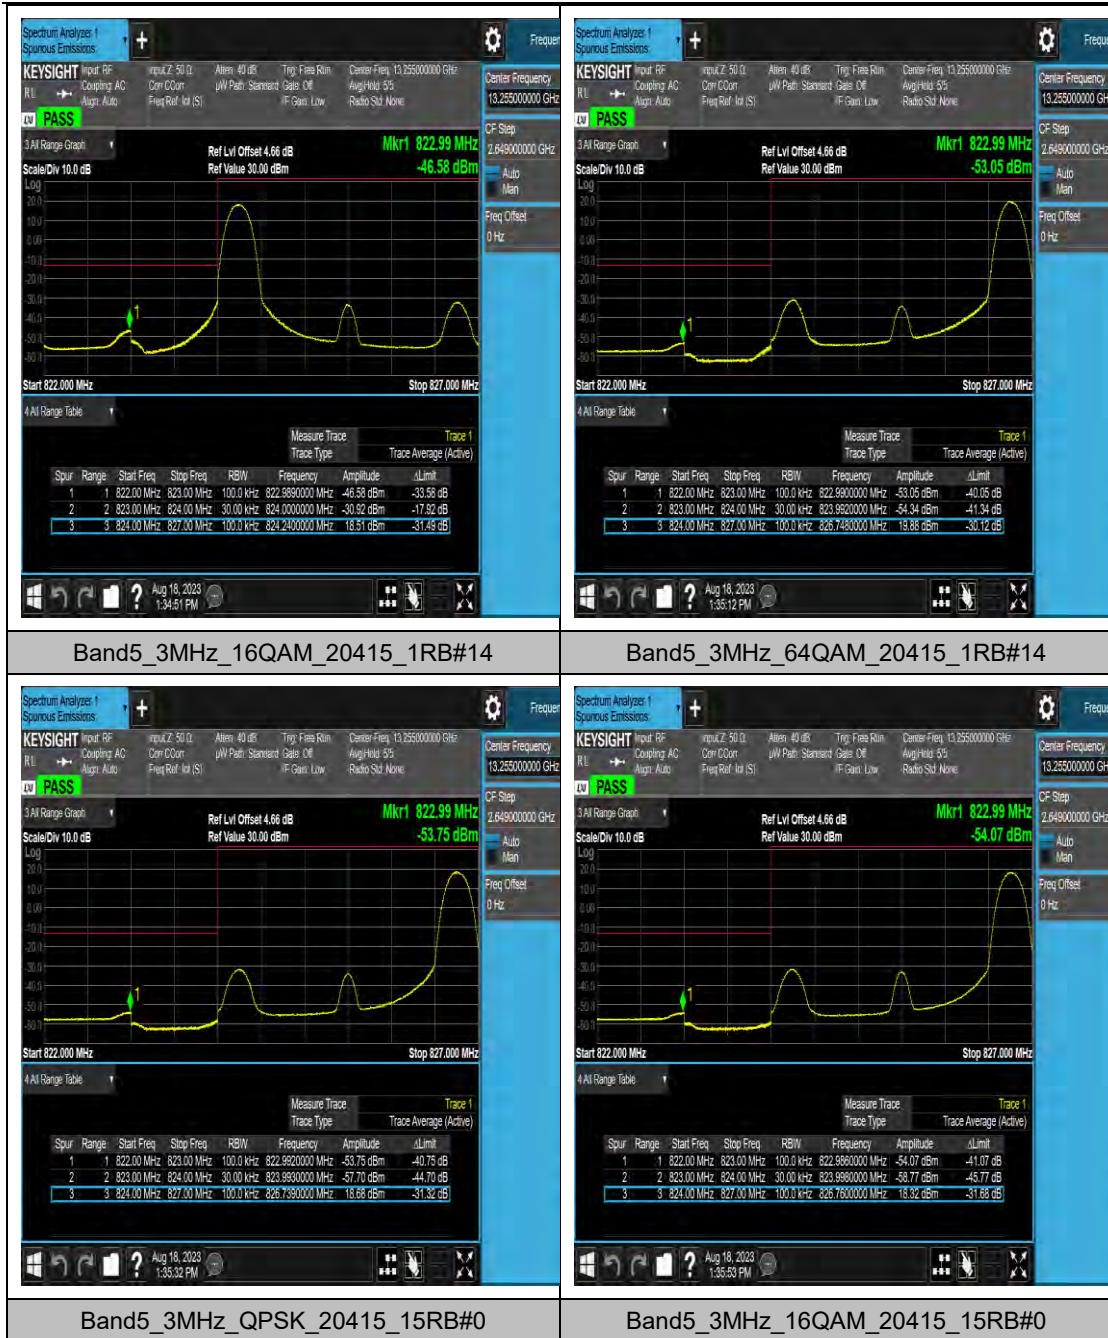

### LTE Band 5 Test Graphs

Band5\_1.4MHz\_QPSK\_20407\_6RB#0

Band5\_1.4MHz\_16QAM\_20407\_6RB#0

Band5\_1.4MHz\_64QAM\_20407\_6RB#0

Band5\_1.4MHz\_QPSK\_20643\_1RB#0

Band5\_3MHz\_QPSK\_20635\_1RB#14

Band5\_3MHz\_16QAM\_20635\_1RB#14

Band5\_3MHz\_64QAM\_20635\_1RB#14

Band5\_3MHz\_QPSK\_20635\_15RB#0

### LTE Band 7 Test Graphs