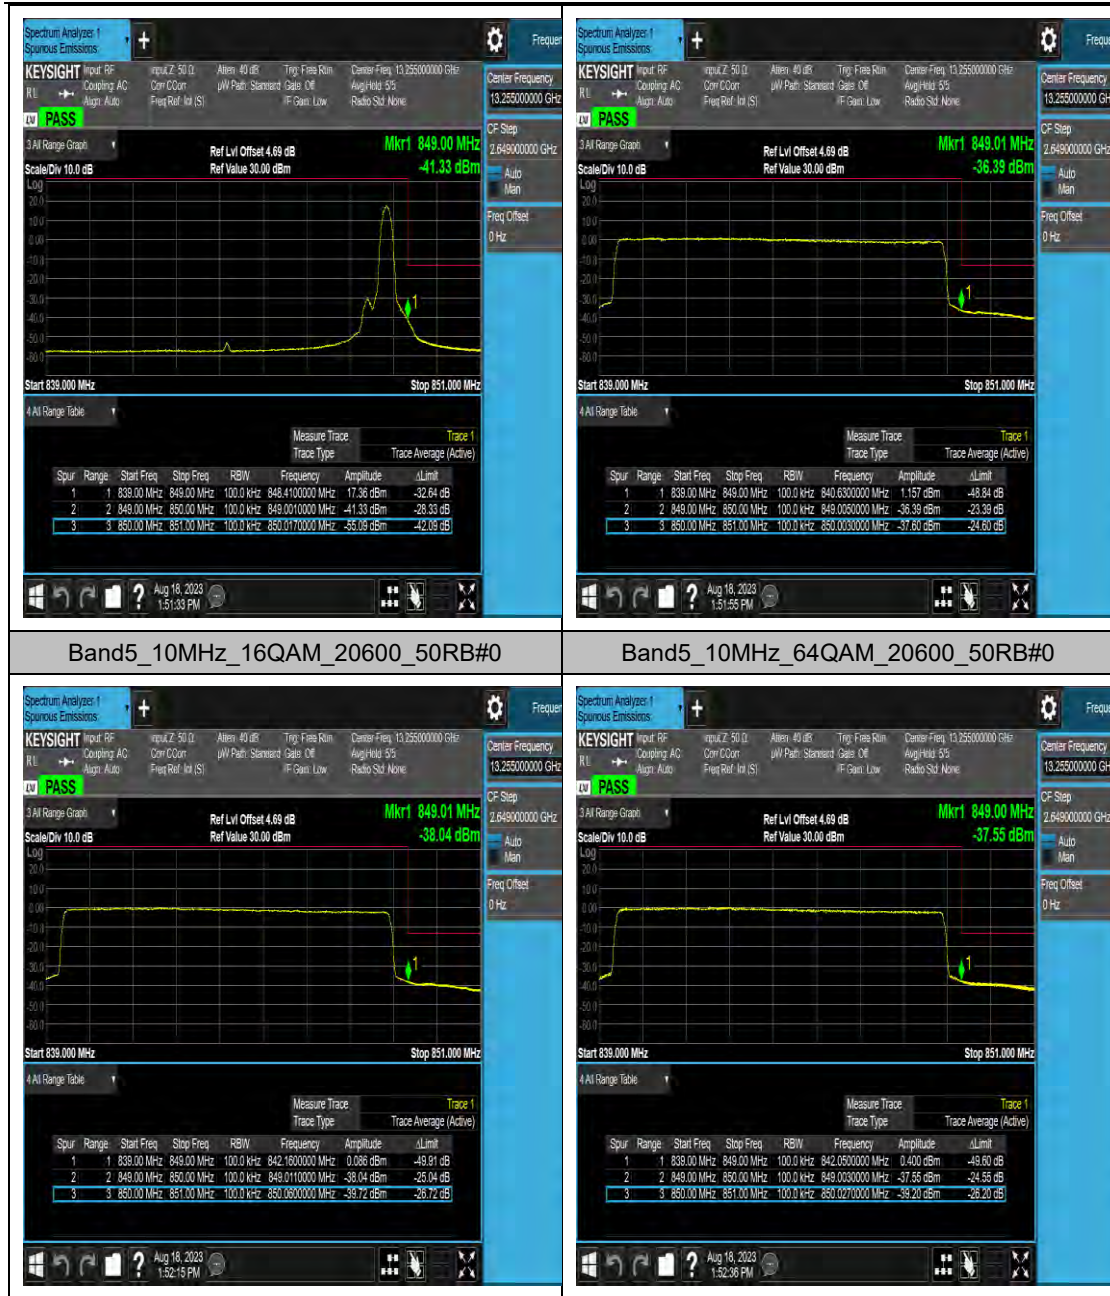

### LTE Band 5 Test Graphs

Band5\_1.4MHz\_QPSK\_20407\_6RB#0

Band5\_1.4MHz\_16QAM\_20407\_6RB#0

Band5\_1.4MHz\_64QAM\_20407\_6RB#0

Band5\_1.4MHz\_QPSK\_20643\_1RB#0

Band5\_3MHz\_QPSK\_20635\_1RB#14

Band5\_3MHz\_16QAM\_20635\_1RB#14

Band5\_3MHz\_64QAM\_20635\_1RB#14

Band5\_3MHz\_QPSK\_20635\_15RB#0

### LTE Band 7 Test Graphs