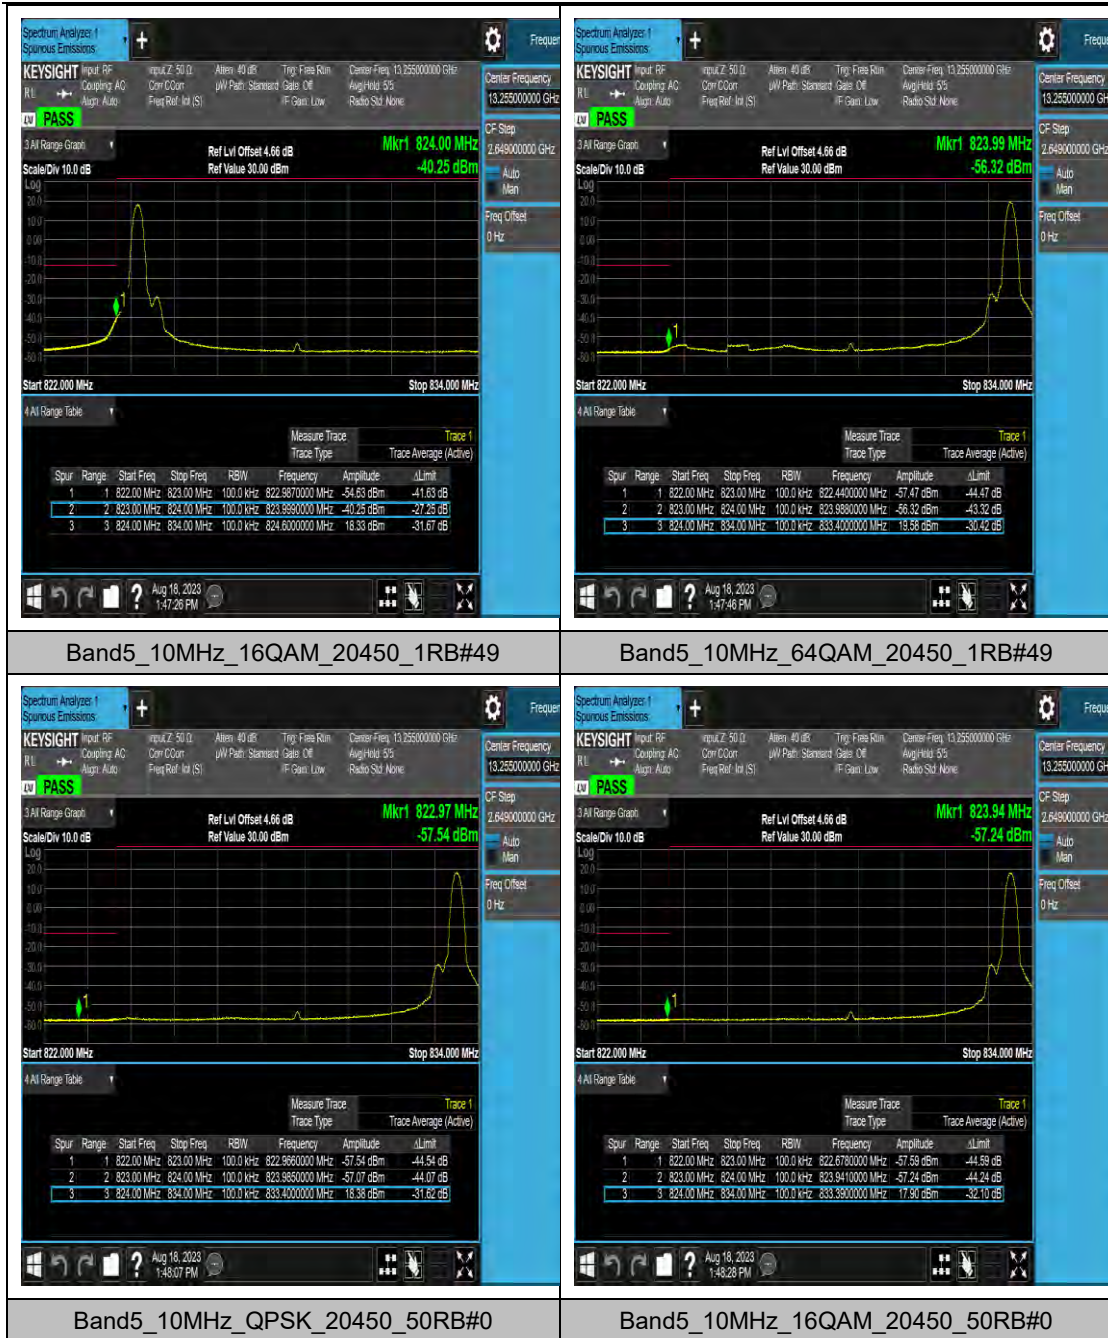

### LTE Band 5 Test Graphs

Band5\_1.4MHz\_QPSK\_20407\_6RB#0

Band5\_1.4MHz\_16QAM\_20407\_6RB#0

Band5\_1.4MHz\_64QAM\_20407\_6RB#0

Band5\_1.4MHz\_QPSK\_20643\_1RB#0

Band5\_3MHz\_QPSK\_20635\_1RB#14

Band5\_3MHz\_16QAM\_20635\_1RB#14

Band5\_3MHz\_64QAM\_20635\_1RB#14

Band5\_3MHz\_QPSK\_20635\_15RB#0

### LTE Band 7 Test Graphs