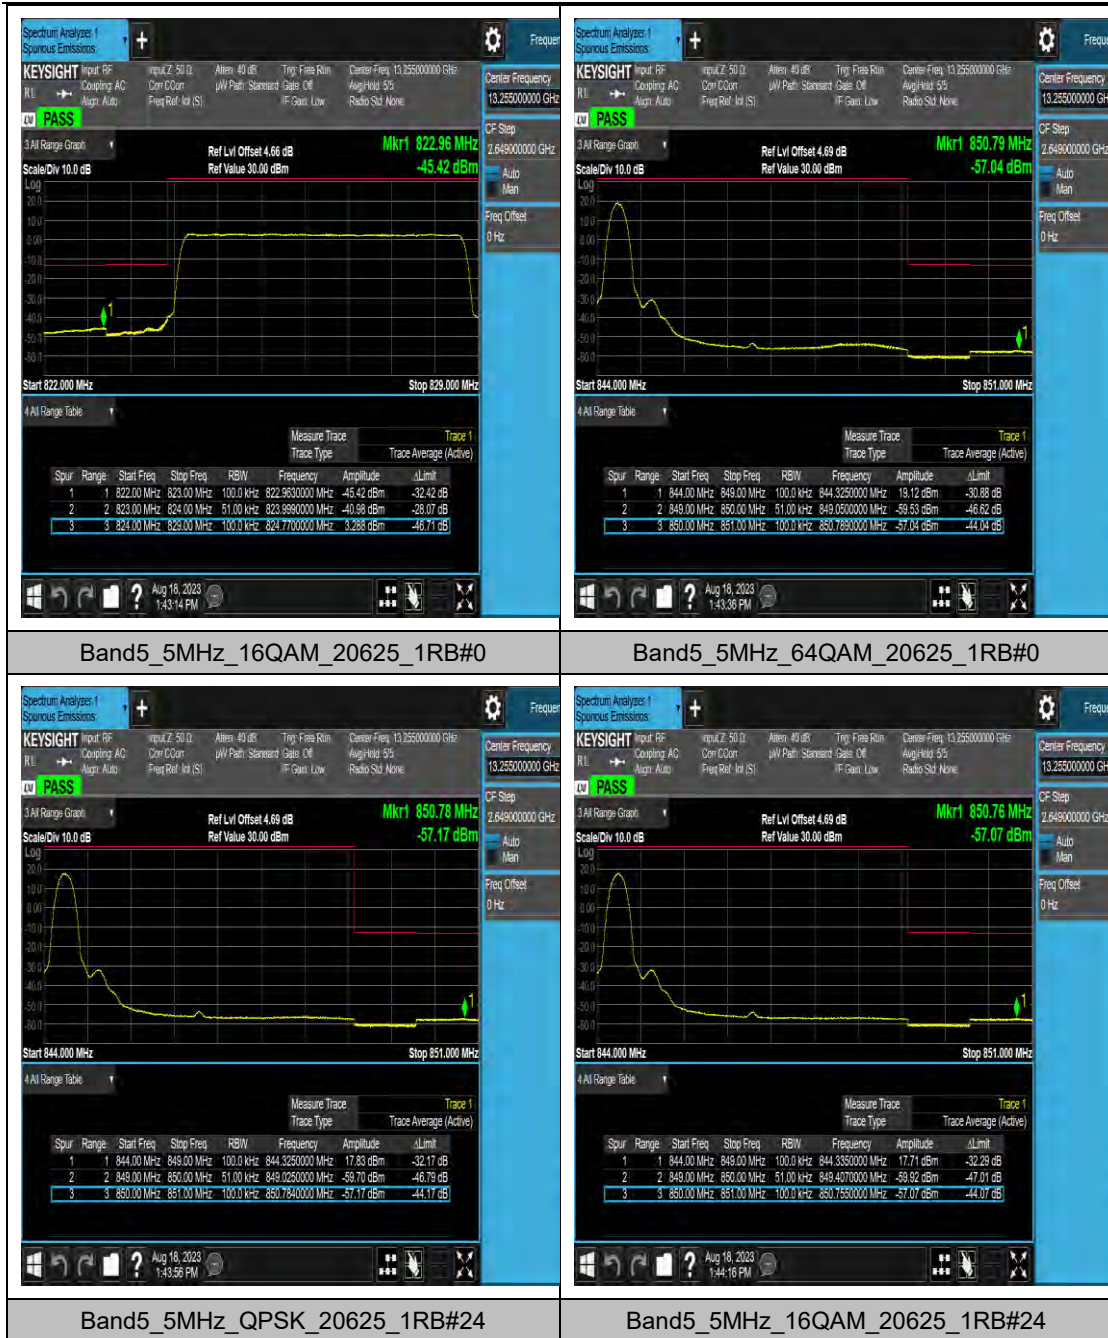

### LTE Band 5 Test Graphs

Band5\_1.4MHz\_QPSK\_20407\_6RB#0

Band5\_1.4MHz\_16QAM\_20407\_6RB#0

Band5\_1.4MHz\_64QAM\_20407\_6RB#0

Band5\_1.4MHz\_QPSK\_20643\_1RB#0

Band5\_3MHz\_QPSK\_20635\_1RB#14

Band5\_3MHz\_16QAM\_20635\_1RB#14

Band5\_3MHz\_64QAM\_20635\_1RB#14

Band5\_3MHz\_QPSK\_20635\_15RB#0

### LTE Band 7 Test Graphs