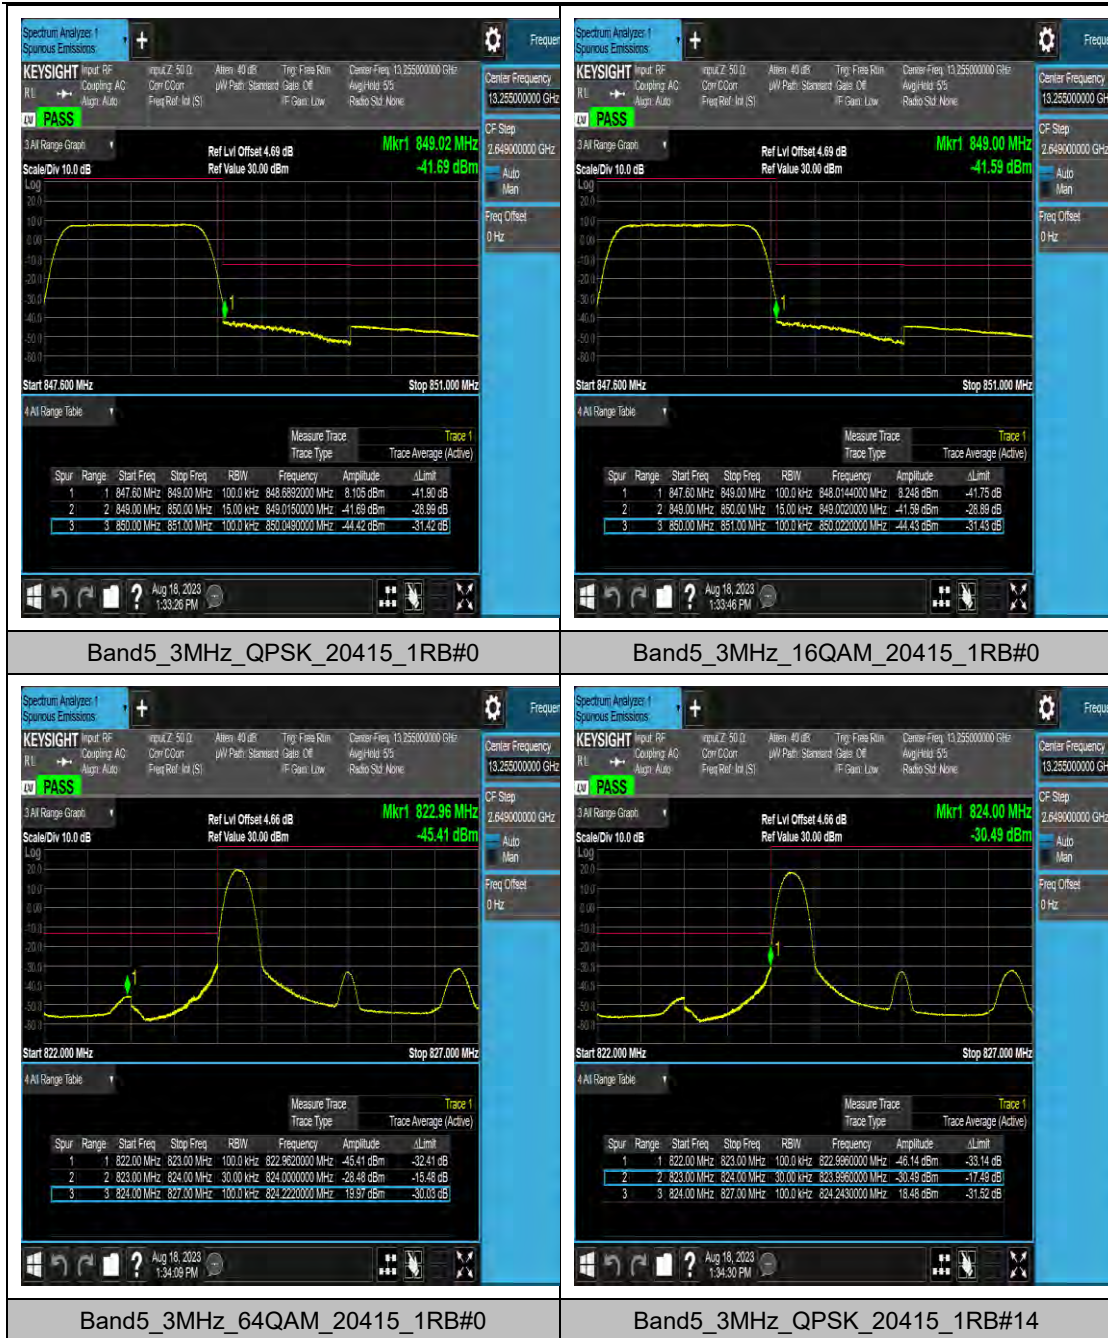

### LTE Band 5 Test Graphs

Band5\_1.4MHz\_QPSK\_20407\_6RB#0

Band5\_1.4MHz\_16QAM\_20407\_6RB#0

Band5\_1.4MHz\_64QAM\_20407\_6RB#0

Band5\_1.4MHz\_QPSK\_20643\_1RB#0

Band5\_3MHz\_QPSK\_20635\_1RB#14

Band5\_3MHz\_16QAM\_20635\_1RB#14

Band5\_3MHz\_64QAM\_20635\_1RB#14

Band5\_3MHz\_QPSK\_20635\_15RB#0

### LTE Band 7 Test Graphs