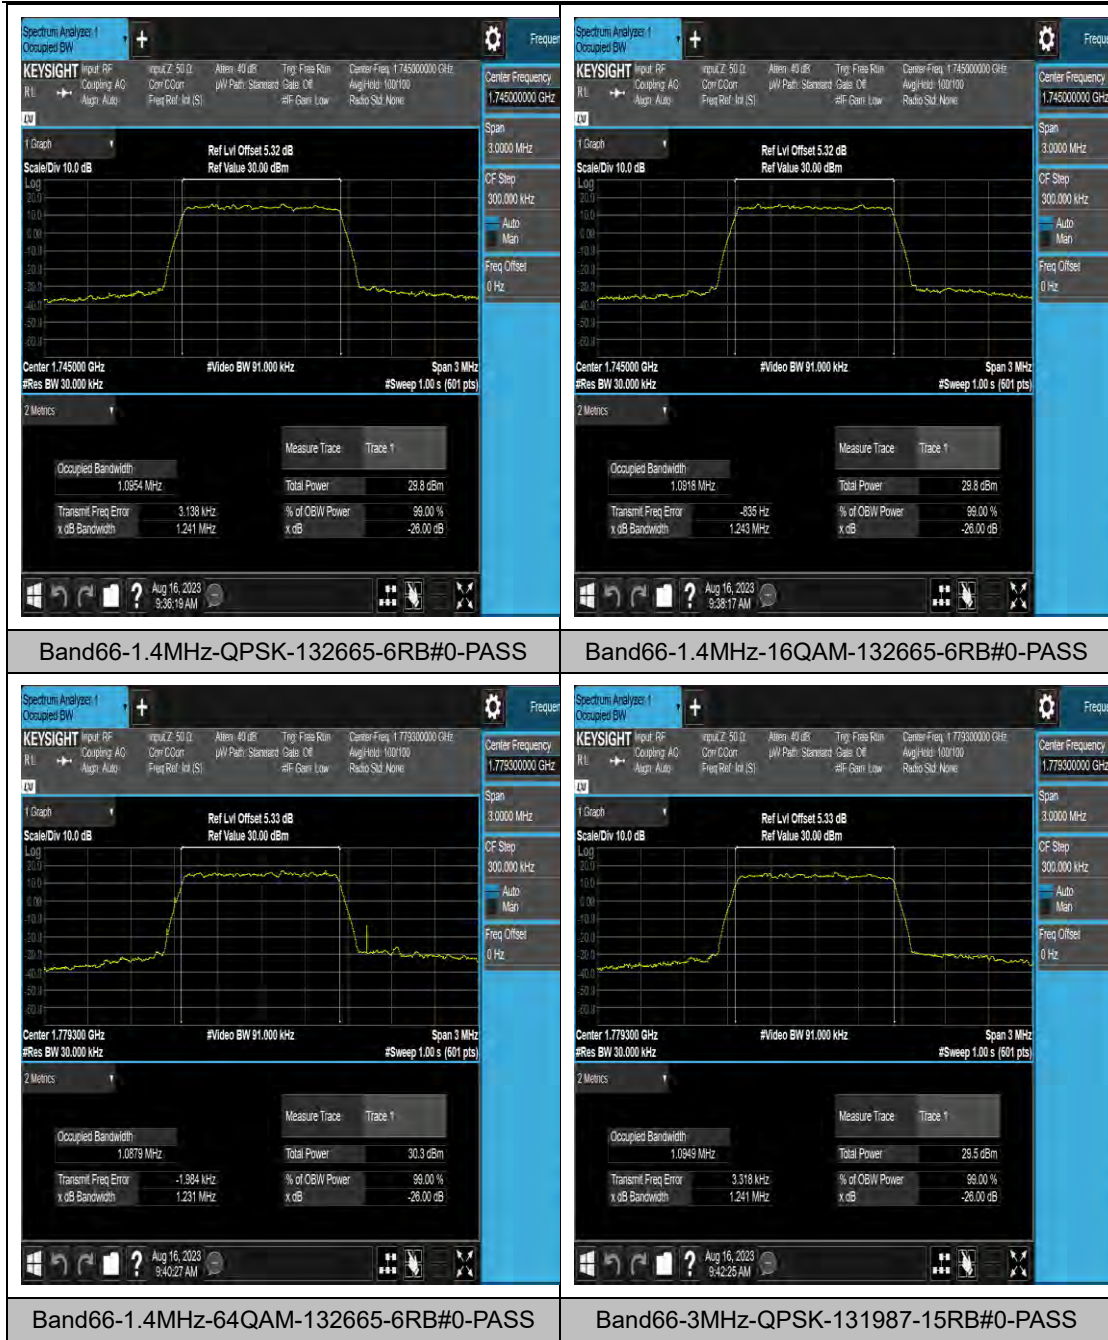

LTE Band 43(3600-3700) Test Graphs

BandBand43(3600-3700)-15MHz-16QAM-44090-75RB#0-PASS

BandBand43(3600-3700)-15MHz-64QAM-44090-75RB#0-PASS

BandBand43(3600-3700)-15MHz-QPSK-44515-75RB#0-PASS

BandBand43(3600-3700)-15MHz-16QAM-44515-75RB#0-PASS

BandBand43(3600-3700)-20MHz-16QAM-
44490-100RB#0-PASS

BandBand43(3600-3700)-20MHz-64QAM-
44490-100RB#0-PASS

LTE Band 48 Test Graphs

LTE Band 66 Test Graphs

LTE Band 71 Test Graphs

Band71-5MHz-QPSK-133447-25RB#0-PASS