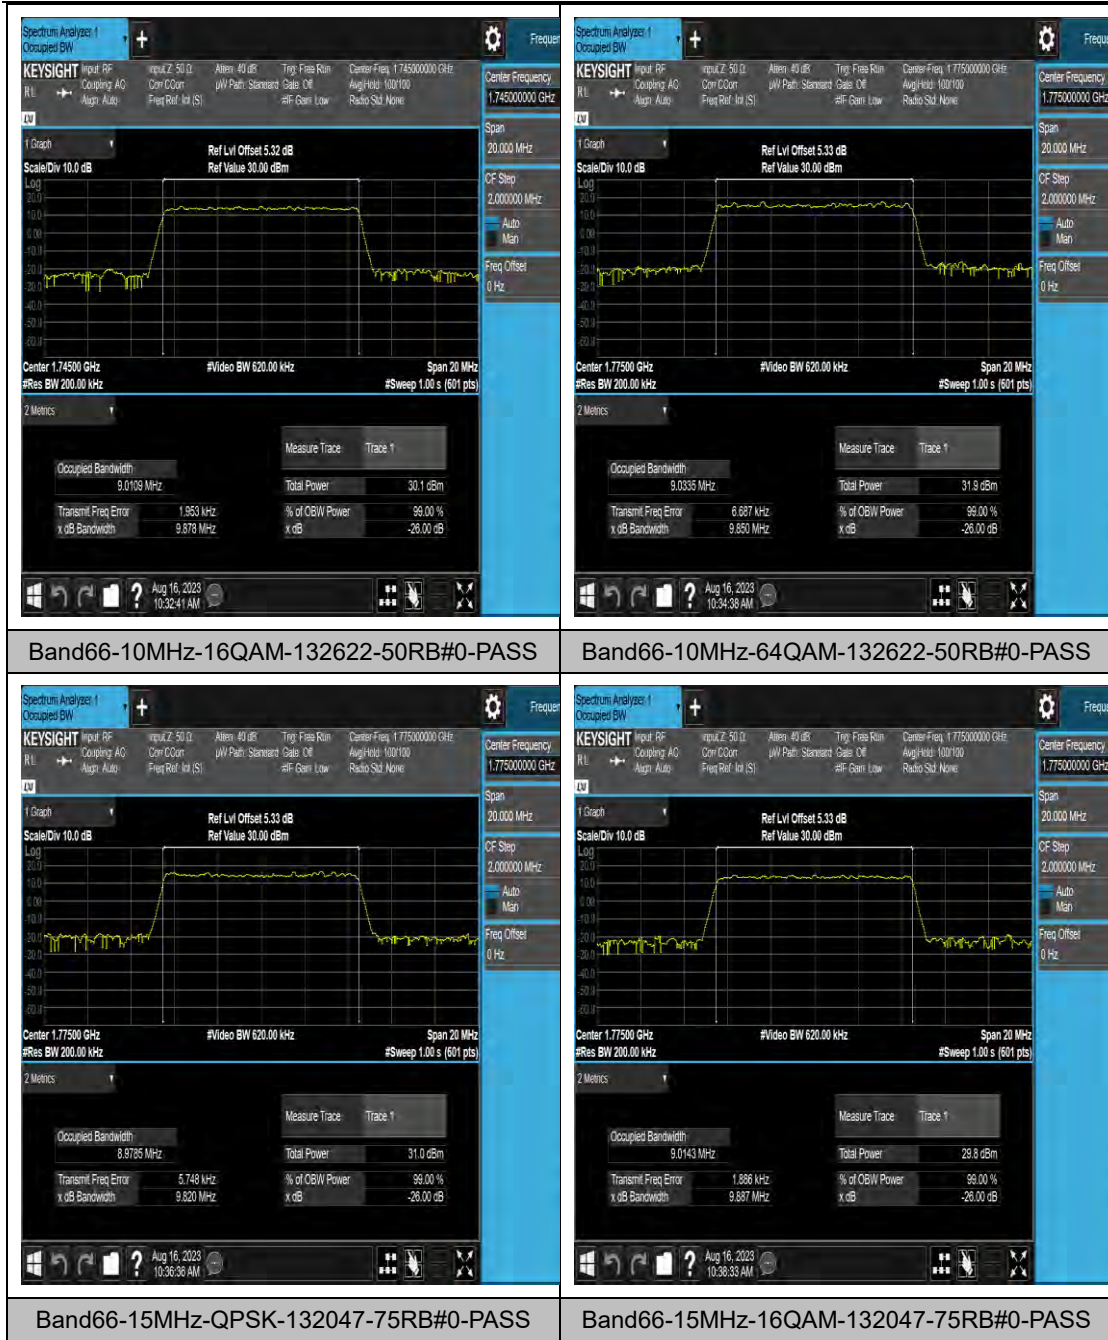

LTE Band 43(3600-3700) Test Graphs

BandBand43(3600-3700)-15MHz-16QAM-44090-75RB#0-PASS

BandBand43(3600-3700)-15MHz-64QAM-44090-75RB#0-PASS

BandBand43(3600-3700)-15MHz-QPSK-44515-75RB#0-PASS

BandBand43(3600-3700)-15MHz-16QAM-44515-75RB#0-PASS

BandBand43(3600-3700)-20MHz-16QAM-
44490-100RB#0-PASS

BandBand43(3600-3700)-20MHz-64QAM-
44490-100RB#0-PASS

LTE Band 48 Test Graphs

LTE Band 66 Test Graphs

LTE Band 71 Test Graphs

Band71-5MHz-QPSK-133447-25RB#0-PASS