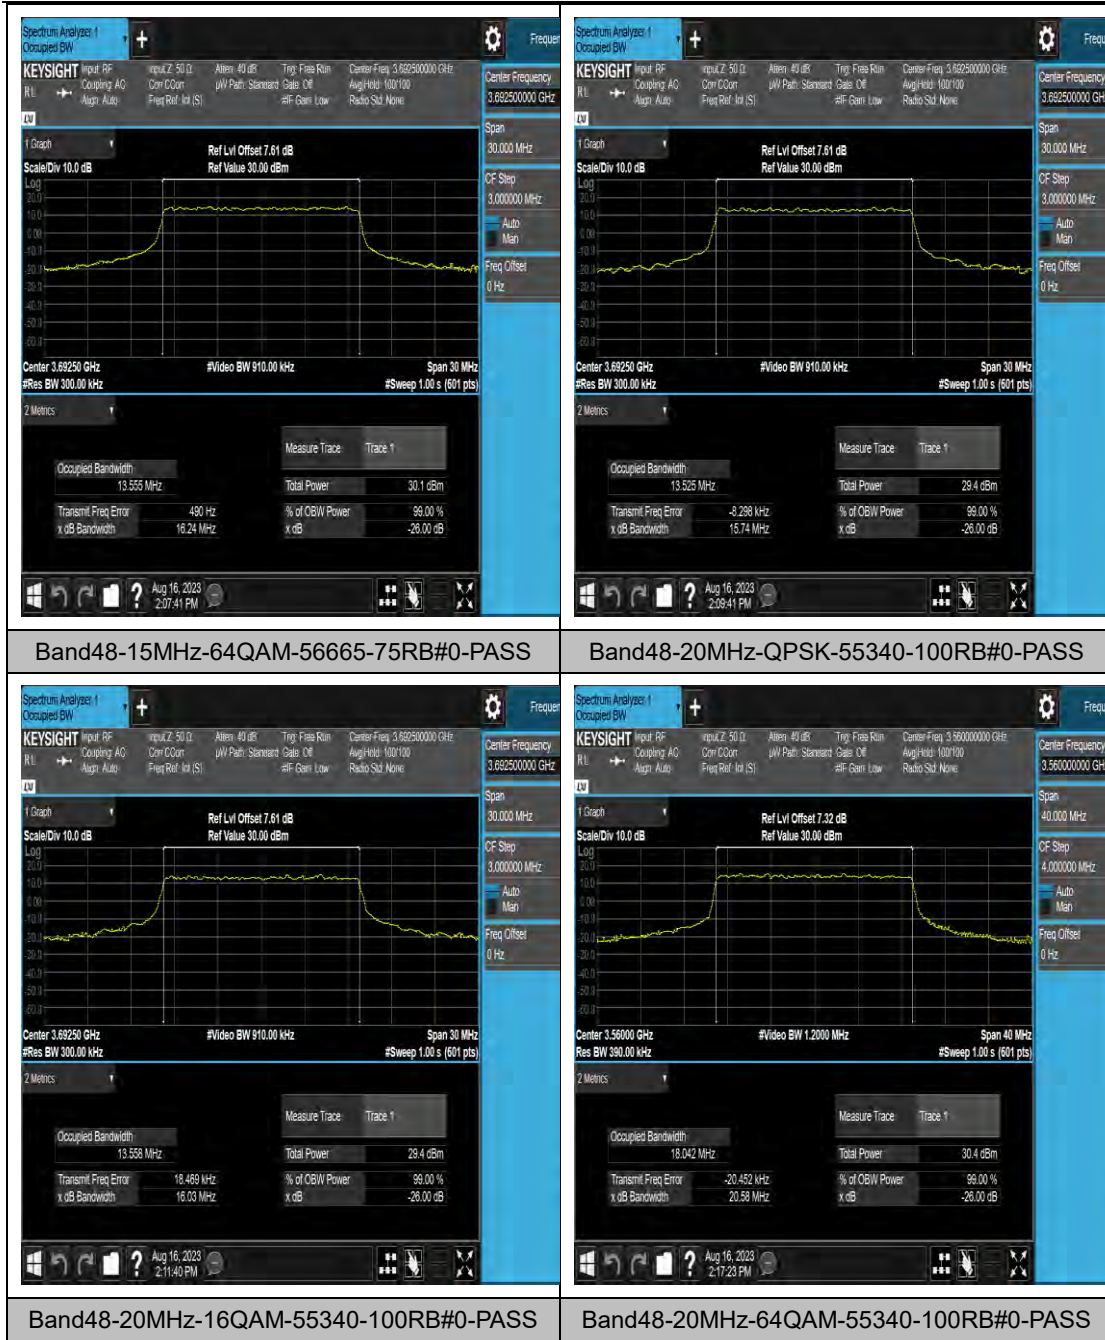

LTE Band 43(3600-3700) Test Graphs

BandBand43(3600-3700)-15MHz-16QAM-44090-75RB#0-PASS

BandBand43(3600-3700)-15MHz-64QAM-44090-75RB#0-PASS

BandBand43(3600-3700)-15MHz-QPSK-44515-75RB#0-PASS

BandBand43(3600-3700)-15MHz-16QAM-44515-75RB#0-PASS

BandBand43(3600-3700)-20MHz-16QAM-
44490-100RB#0-PASS

BandBand43(3600-3700)-20MHz-64QAM-
44490-100RB#0-PASS

LTE Band 48 Test Graphs

LTE Band 66 Test Graphs

LTE Band 71 Test Graphs

Band71-5MHz-QPSK-133447-25RB#0-PASS