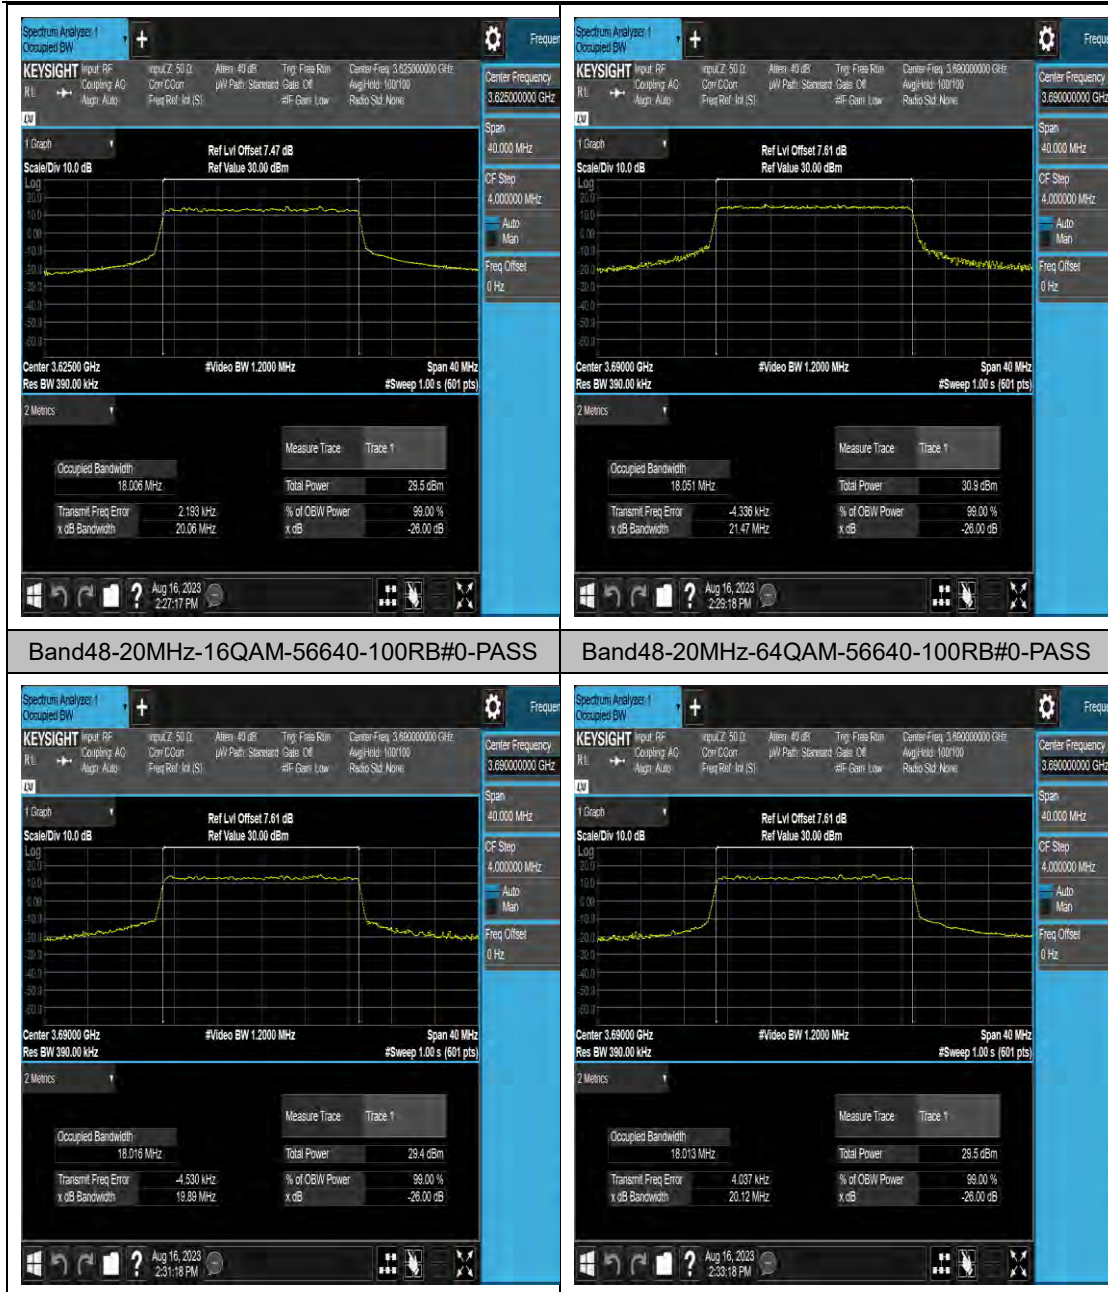

LTE Band 43(3600-3700) Test Graphs

BandBand43(3600-3700)-15MHz-16QAM-44090-75RB#0-PASS

BandBand43(3600-3700)-15MHz-64QAM-44090-75RB#0-PASS

BandBand43(3600-3700)-15MHz-QPSK-44515-75RB#0-PASS

BandBand43(3600-3700)-15MHz-16QAM-44515-75RB#0-PASS

BandBand43(3600-3700)-20MHz-16QAM-
44490-100RB#0-PASS

BandBand43(3600-3700)-20MHz-64QAM-
44490-100RB#0-PASS

LTE Band 48 Test Graphs

LTE Band 66 Test Graphs

LTE Band 71 Test Graphs

Band71-5MHz-QPSK-133447-25RB#0-PASS