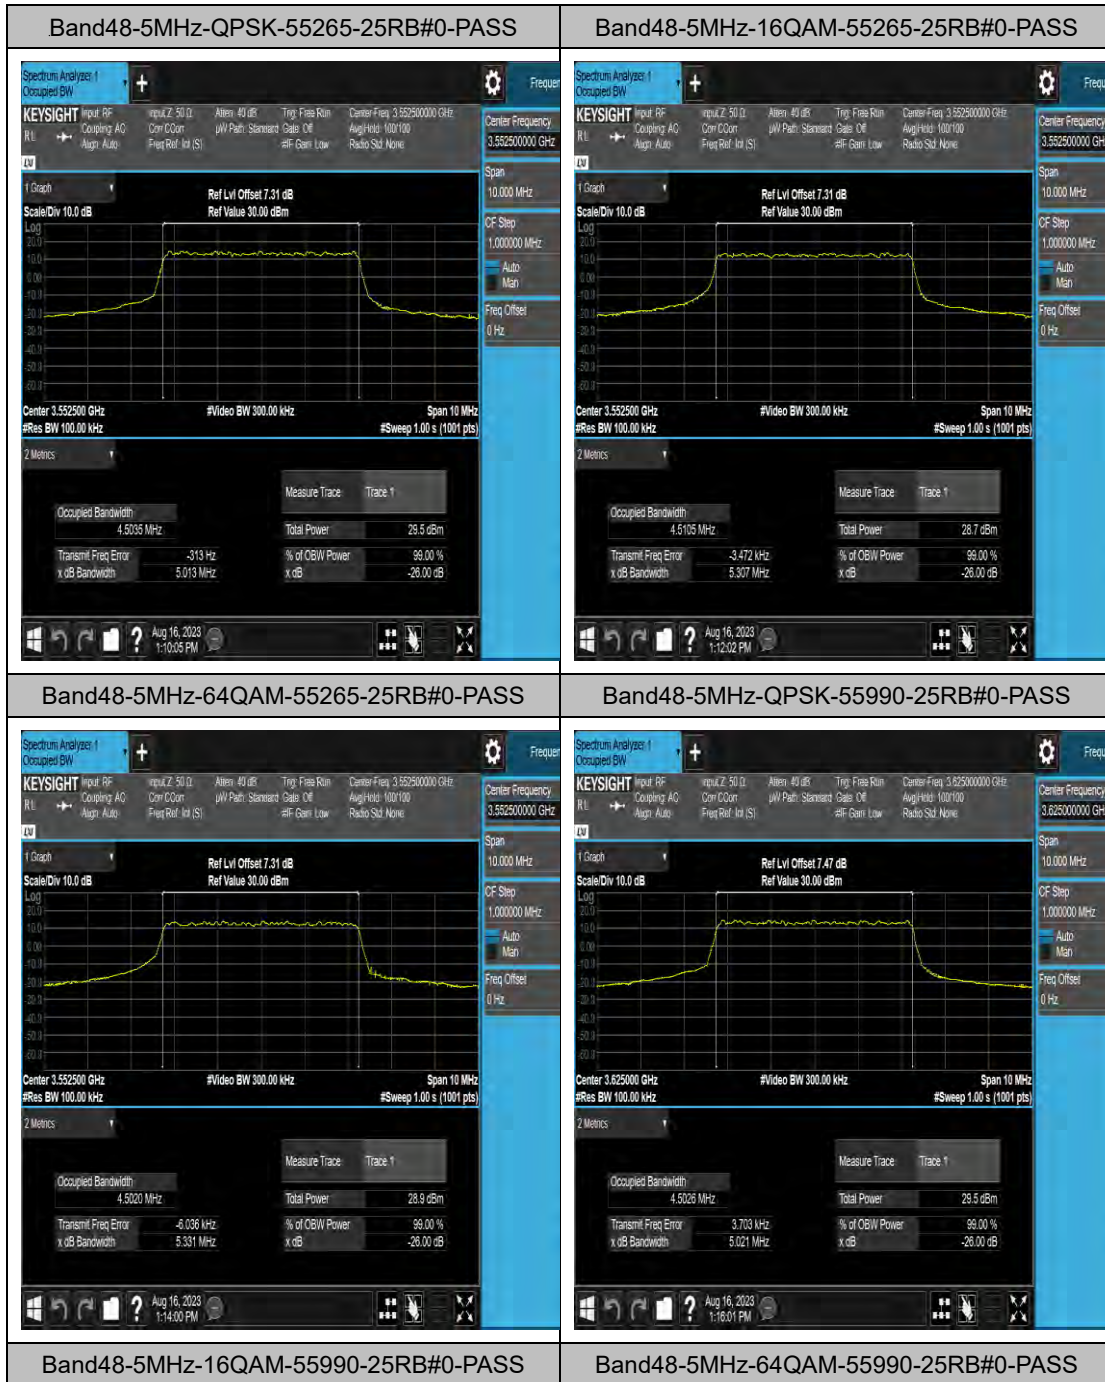

LTE Band 43(3600-3700) Test Graphs

BandBand43(3600-3700)-15MHz-16QAM-44090-75RB#0-PASS

BandBand43(3600-3700)-15MHz-64QAM-44090-75RB#0-PASS

BandBand43(3600-3700)-15MHz-QPSK-44515-75RB#0-PASS

BandBand43(3600-3700)-15MHz-16QAM-44515-75RB#0-PASS

BandBand43(3600-3700)-20MHz-16QAM-
44490-100RB#0-PASS

BandBand43(3600-3700)-20MHz-64QAM-
44490-100RB#0-PASS

LTE Band 48 Test Graphs

LTE Band 66 Test Graphs

LTE Band 71 Test Graphs

Band71-5MHz-QPSK-133447-25RB#0-PASS