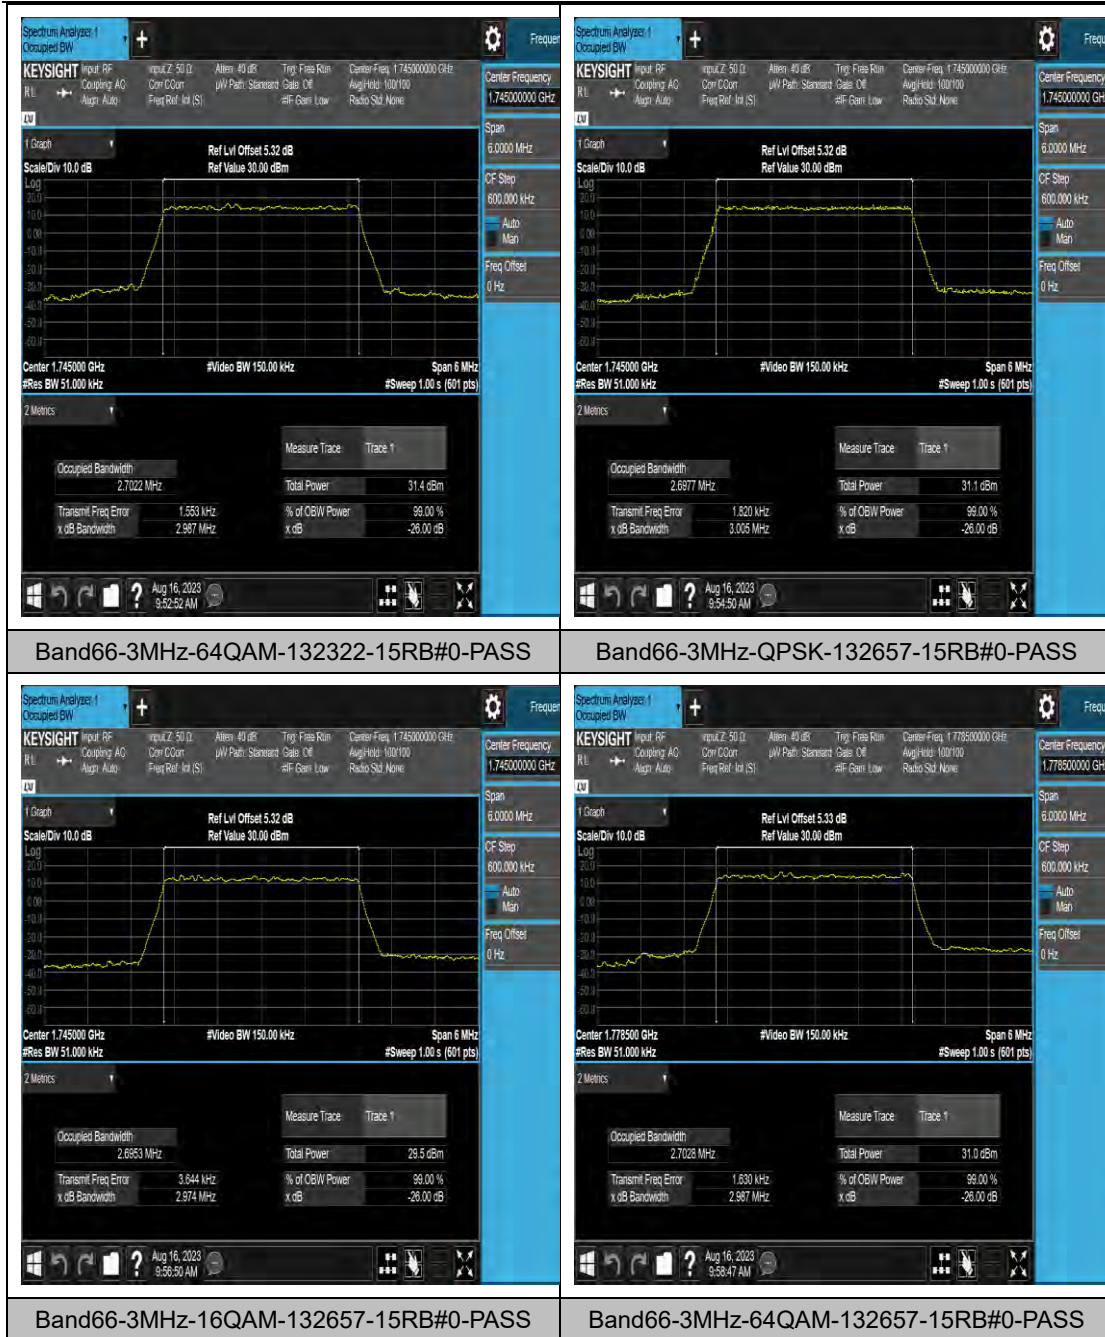

LTE Band 43(3600-3700) Test Graphs

BandBand43(3600-3700)-15MHz-16QAM-44090-75RB#0-PASS

BandBand43(3600-3700)-15MHz-64QAM-44090-75RB#0-PASS

BandBand43(3600-3700)-15MHz-QPSK-44515-75RB#0-PASS

BandBand43(3600-3700)-15MHz-16QAM-44515-75RB#0-PASS

BandBand43(3600-3700)-20MHz-16QAM-
44490-100RB#0-PASS

BandBand43(3600-3700)-20MHz-64QAM-
44490-100RB#0-PASS

LTE Band 48 Test Graphs

LTE Band 66 Test Graphs

LTE Band 71 Test Graphs

Band71-5MHz-QPSK-133447-25RB#0-PASS