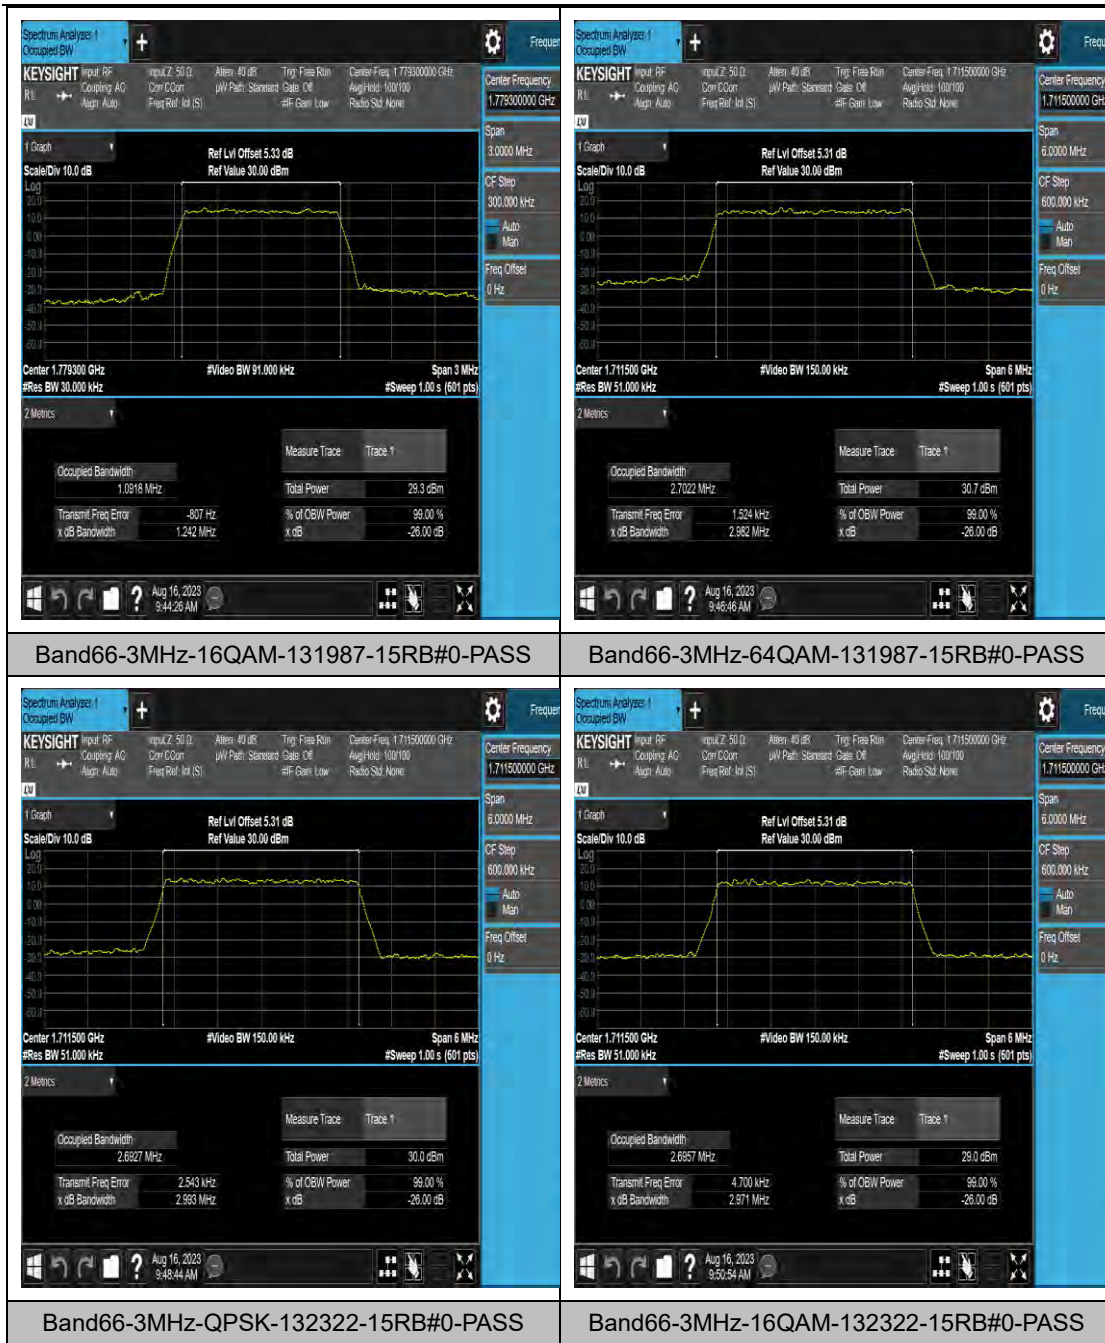

LTE Band 43(3600-3700) Test Graphs

BandBand43(3600-3700)-15MHz-16QAM-44090-75RB#0-PASS

BandBand43(3600-3700)-15MHz-64QAM-44090-75RB#0-PASS

BandBand43(3600-3700)-15MHz-QPSK-44515-75RB#0-PASS

BandBand43(3600-3700)-15MHz-16QAM-44515-75RB#0-PASS

BandBand43(3600-3700)-20MHz-16QAM-
44490-100RB#0-PASS

BandBand43(3600-3700)-20MHz-64QAM-
44490-100RB#0-PASS

LTE Band 48 Test Graphs

LTE Band 66 Test Graphs

LTE Band 71 Test Graphs

Band71-5MHz-QPSK-133447-25RB#0-PASS