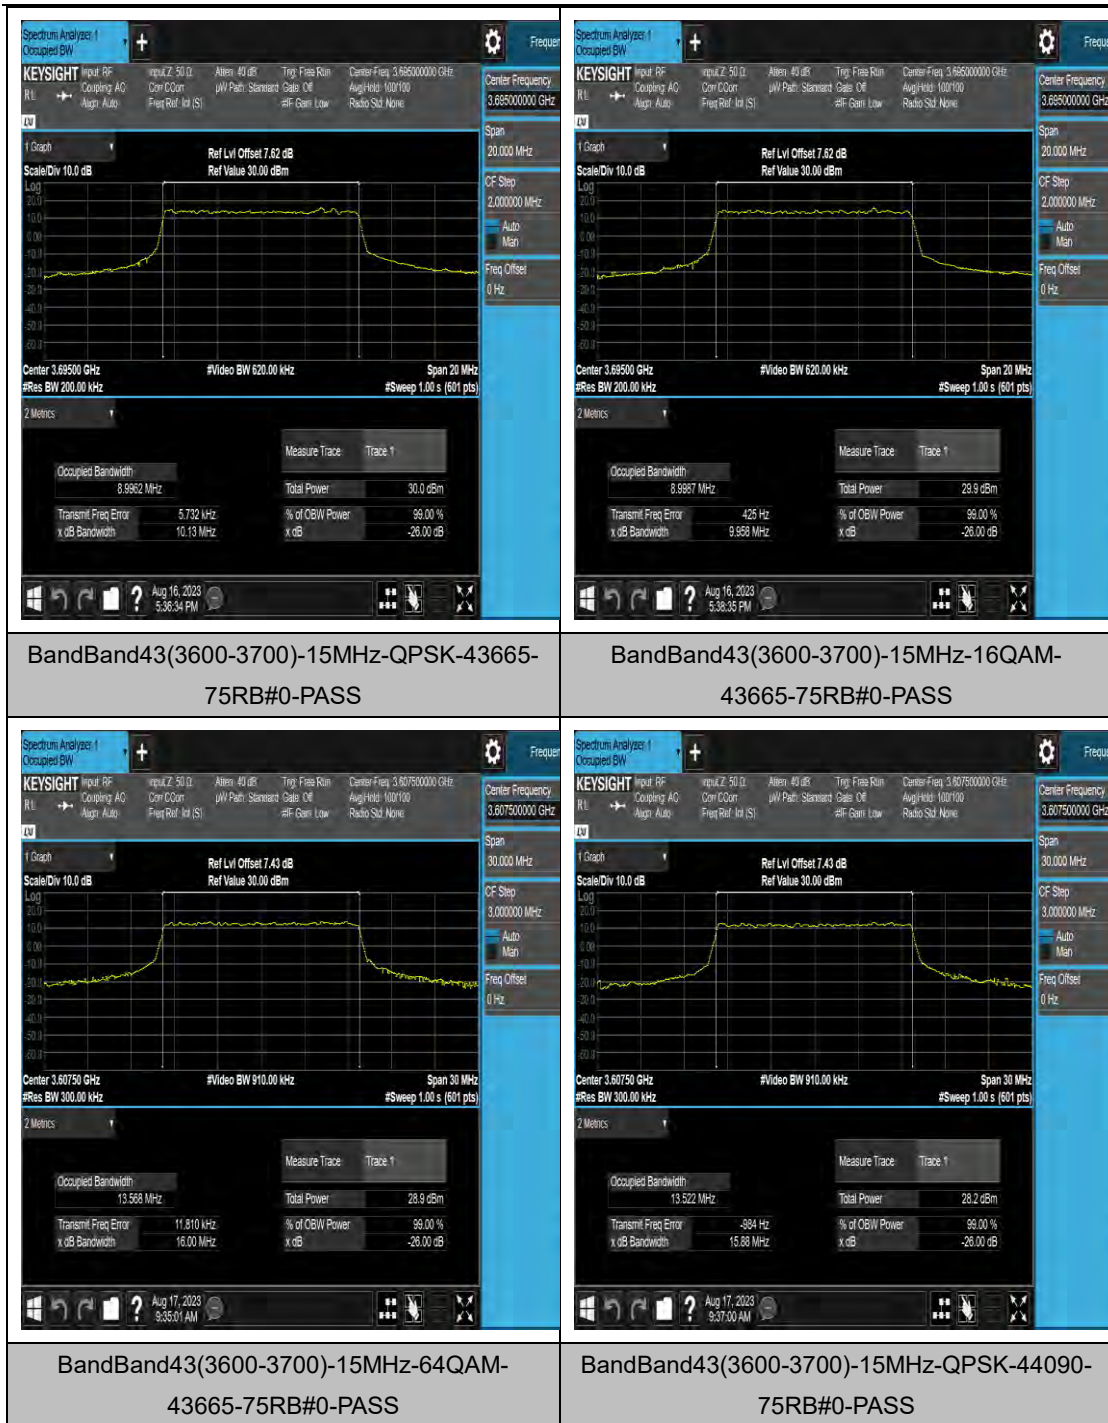

LTE Band 43(3600-3700) Test Graphs

BandBand43(3600-3700)-15MHz-16QAM-44090-75RB#0-PASS

BandBand43(3600-3700)-15MHz-64QAM-44090-75RB#0-PASS

BandBand43(3600-3700)-15MHz-QPSK-44515-75RB#0-PASS

BandBand43(3600-3700)-15MHz-16QAM-44515-75RB#0-PASS

BandBand43(3600-3700)-20MHz-16QAM-
44490-100RB#0-PASS

BandBand43(3600-3700)-20MHz-64QAM-
44490-100RB#0-PASS

LTE Band 48 Test Graphs

LTE Band 66 Test Graphs

LTE Band 71 Test Graphs

Band71-5MHz-QPSK-133447-25RB#0-PASS