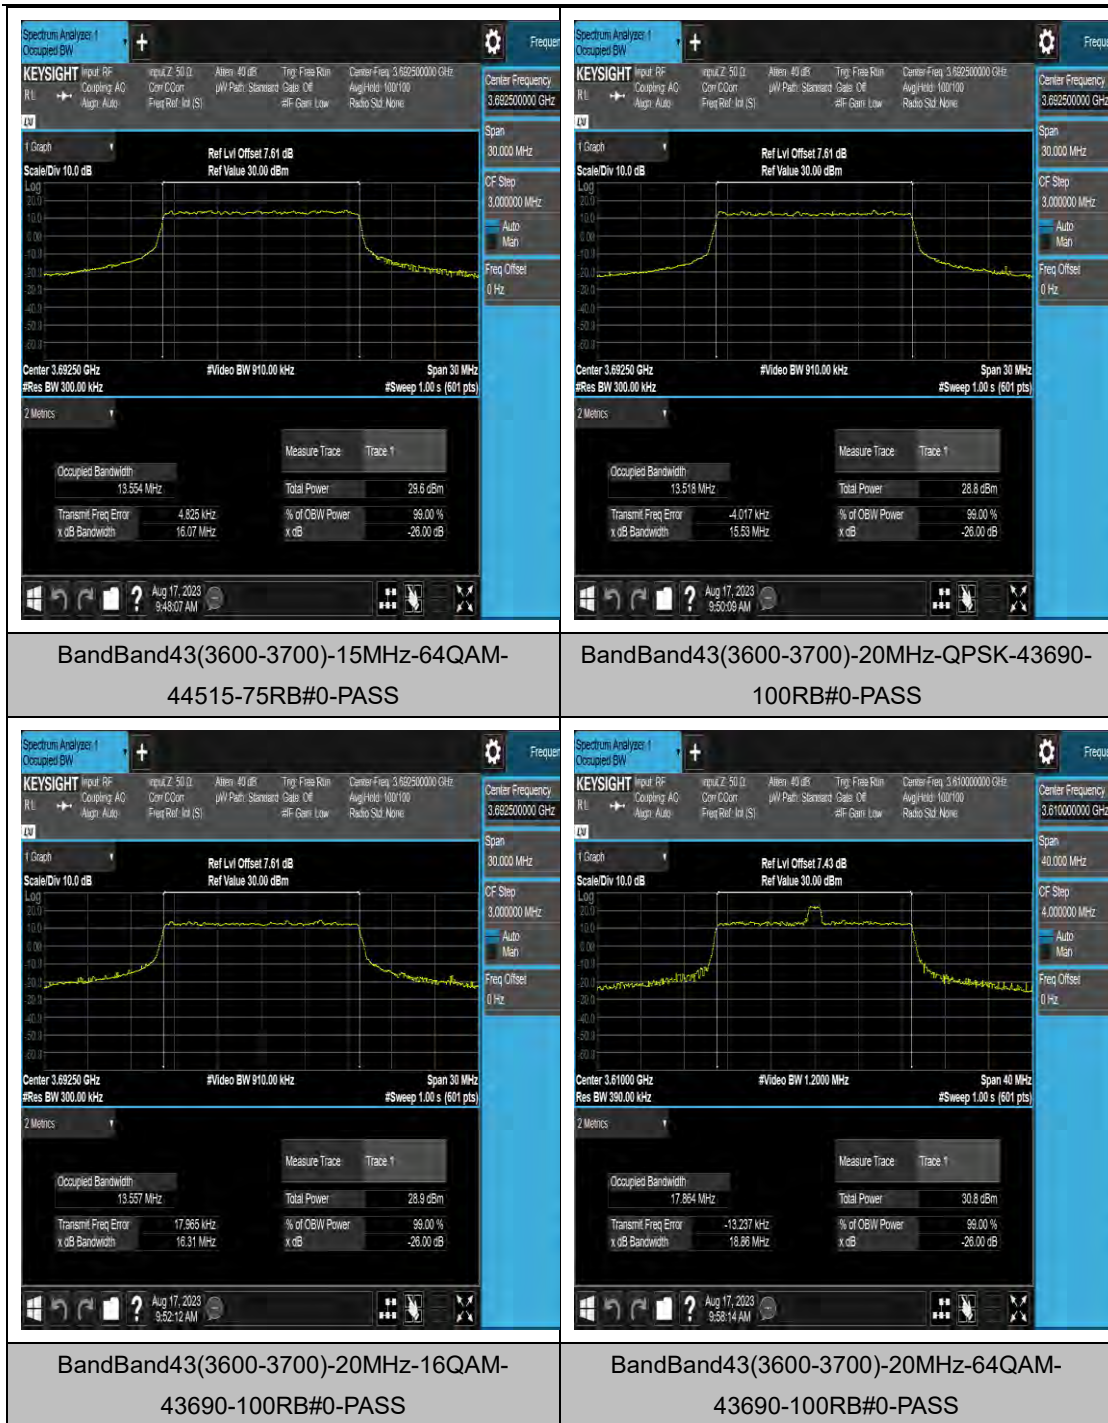

LTE Band 43(3600-3700) Test Graphs

BandBand43(3600-3700)-15MHz-16QAM-44090-75RB#0-PASS

BandBand43(3600-3700)-15MHz-64QAM-44090-75RB#0-PASS

BandBand43(3600-3700)-15MHz-QPSK-44515-75RB#0-PASS

BandBand43(3600-3700)-15MHz-16QAM-44515-75RB#0-PASS

BandBand43(3600-3700)-20MHz-16QAM-
44490-100RB#0-PASS

BandBand43(3600-3700)-20MHz-64QAM-
44490-100RB#0-PASS

LTE Band 48 Test Graphs

LTE Band 66 Test Graphs

LTE Band 71 Test Graphs

Band71-5MHz-QPSK-133447-25RB#0-PASS