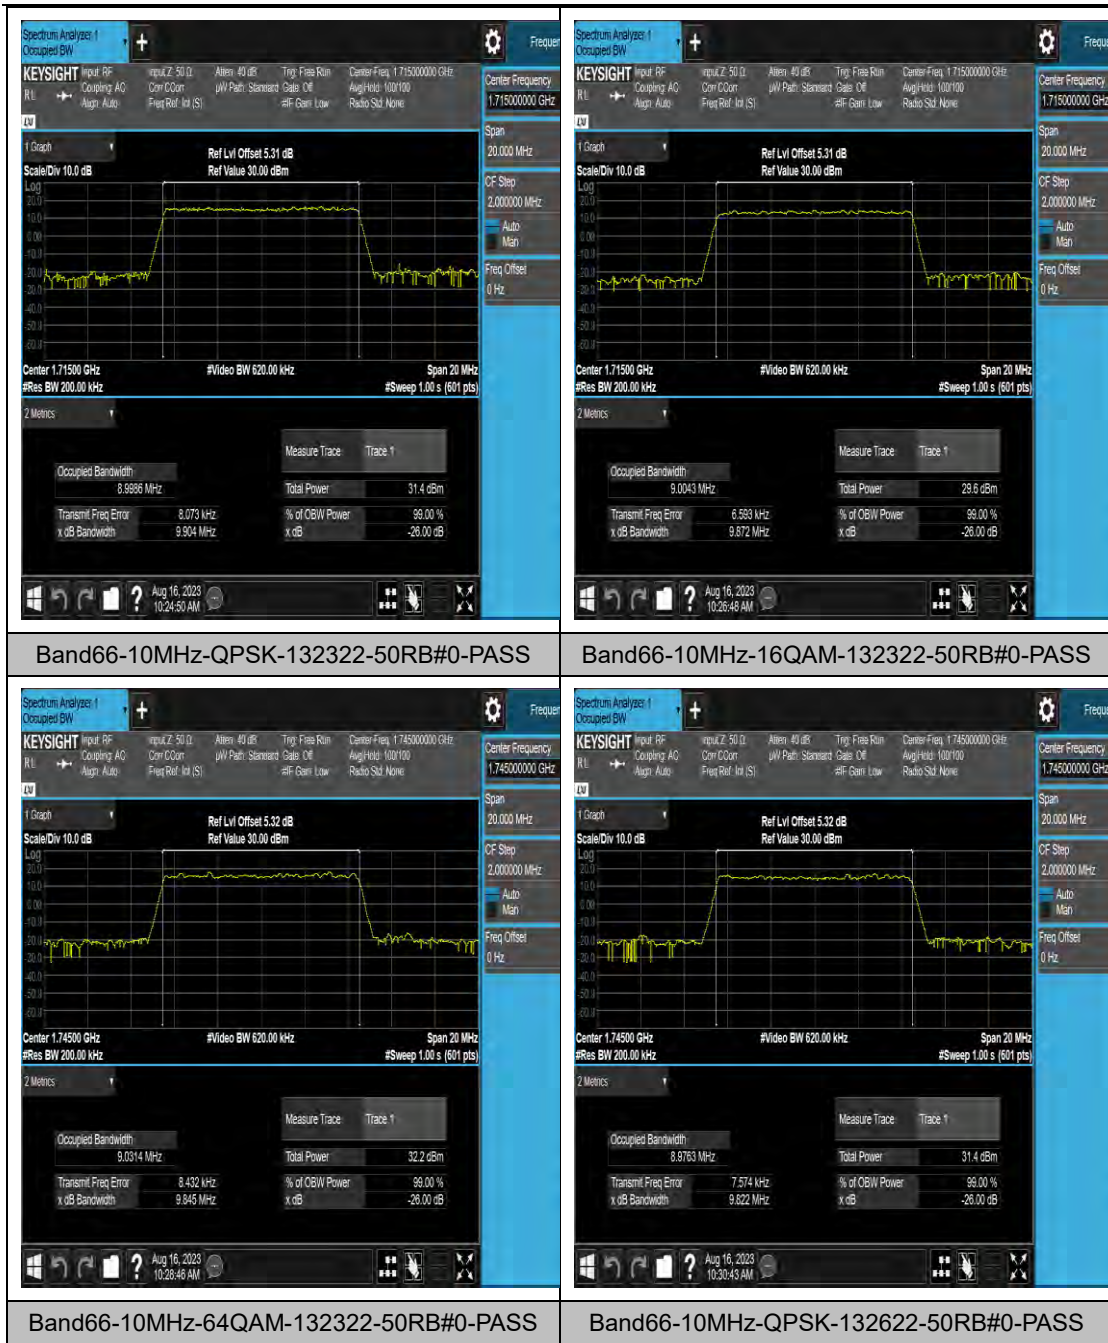

LTE Band 43(3600-3700) Test Graphs

BandBand43(3600-3700)-15MHz-16QAM-44090-75RB#0-PASS

BandBand43(3600-3700)-15MHz-64QAM-44090-75RB#0-PASS

BandBand43(3600-3700)-15MHz-QPSK-44515-75RB#0-PASS

BandBand43(3600-3700)-15MHz-16QAM-44515-75RB#0-PASS

BandBand43(3600-3700)-20MHz-16QAM-
44490-100RB#0-PASS

BandBand43(3600-3700)-20MHz-64QAM-
44490-100RB#0-PASS

LTE Band 48 Test Graphs

LTE Band 66 Test Graphs

LTE Band 71 Test Graphs

Band71-5MHz-QPSK-133447-25RB#0-PASS