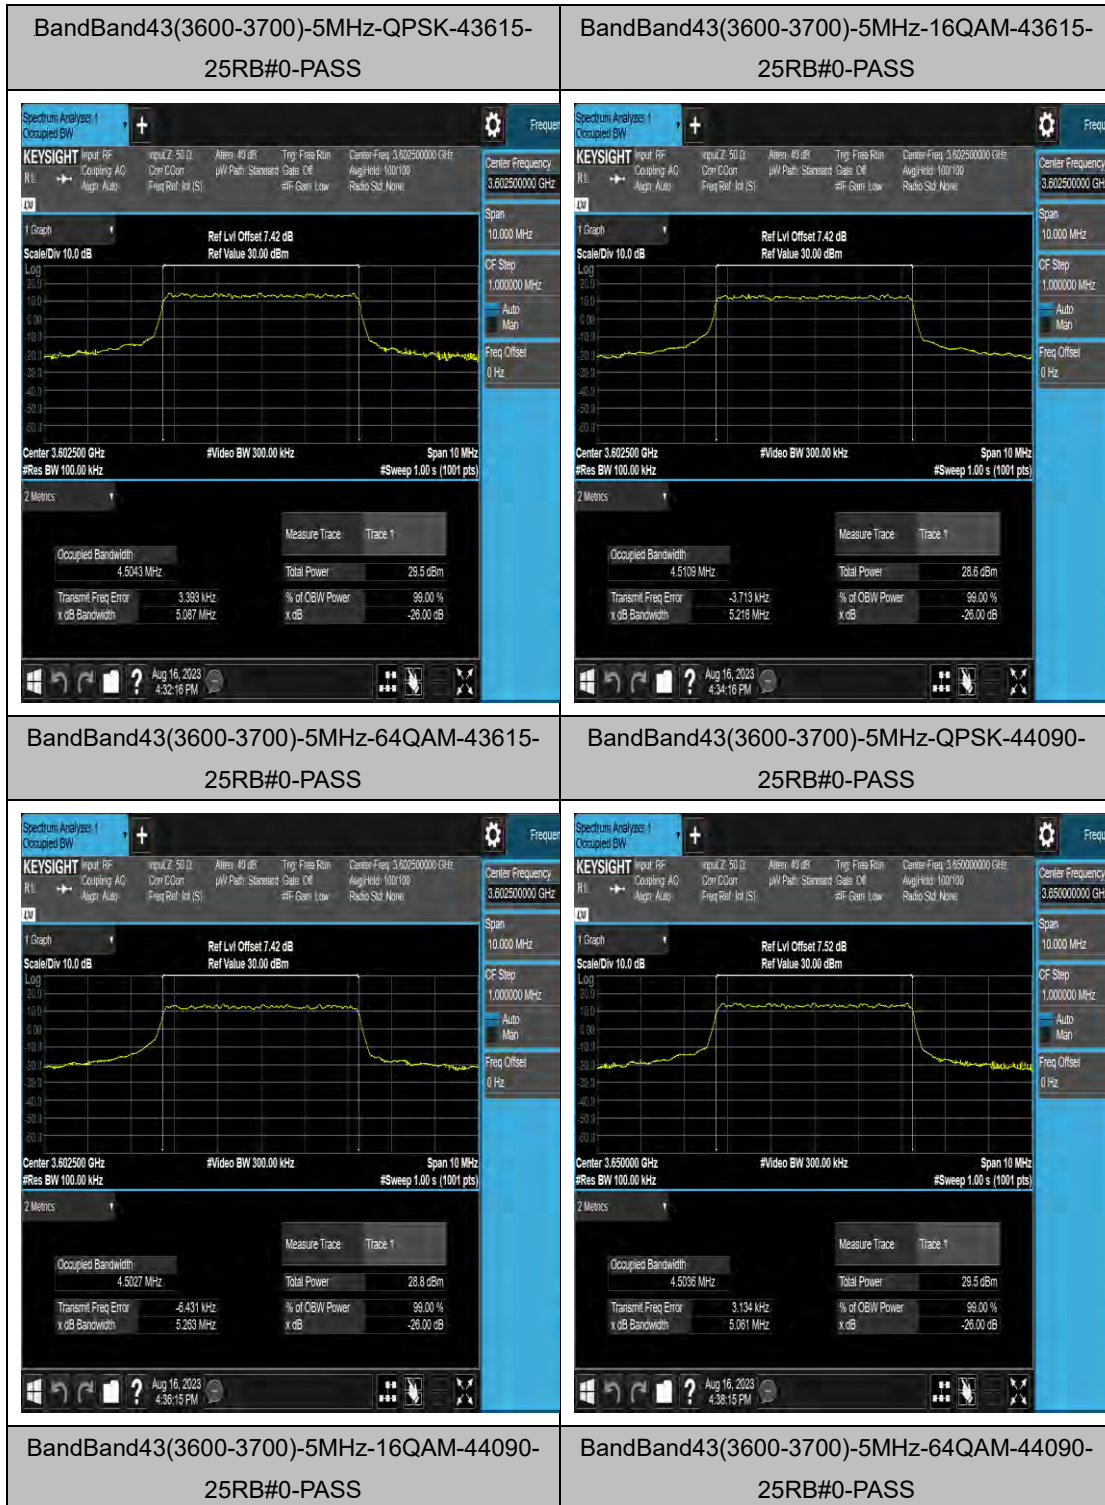

LTE Band 43(3600-3700) Test Graphs

BandBand43(3600-3700)-15MHz-16QAM-44090-75RB#0-PASS

BandBand43(3600-3700)-15MHz-64QAM-44090-75RB#0-PASS

BandBand43(3600-3700)-15MHz-QPSK-44515-75RB#0-PASS

BandBand43(3600-3700)-15MHz-16QAM-44515-75RB#0-PASS

BandBand43(3600-3700)-20MHz-16QAM-
44490-100RB#0-PASS

BandBand43(3600-3700)-20MHz-64QAM-
44490-100RB#0-PASS

LTE Band 48 Test Graphs

LTE Band 66 Test Graphs

LTE Band 71 Test Graphs

Band71-5MHz-QPSK-133447-25RB#0-PASS