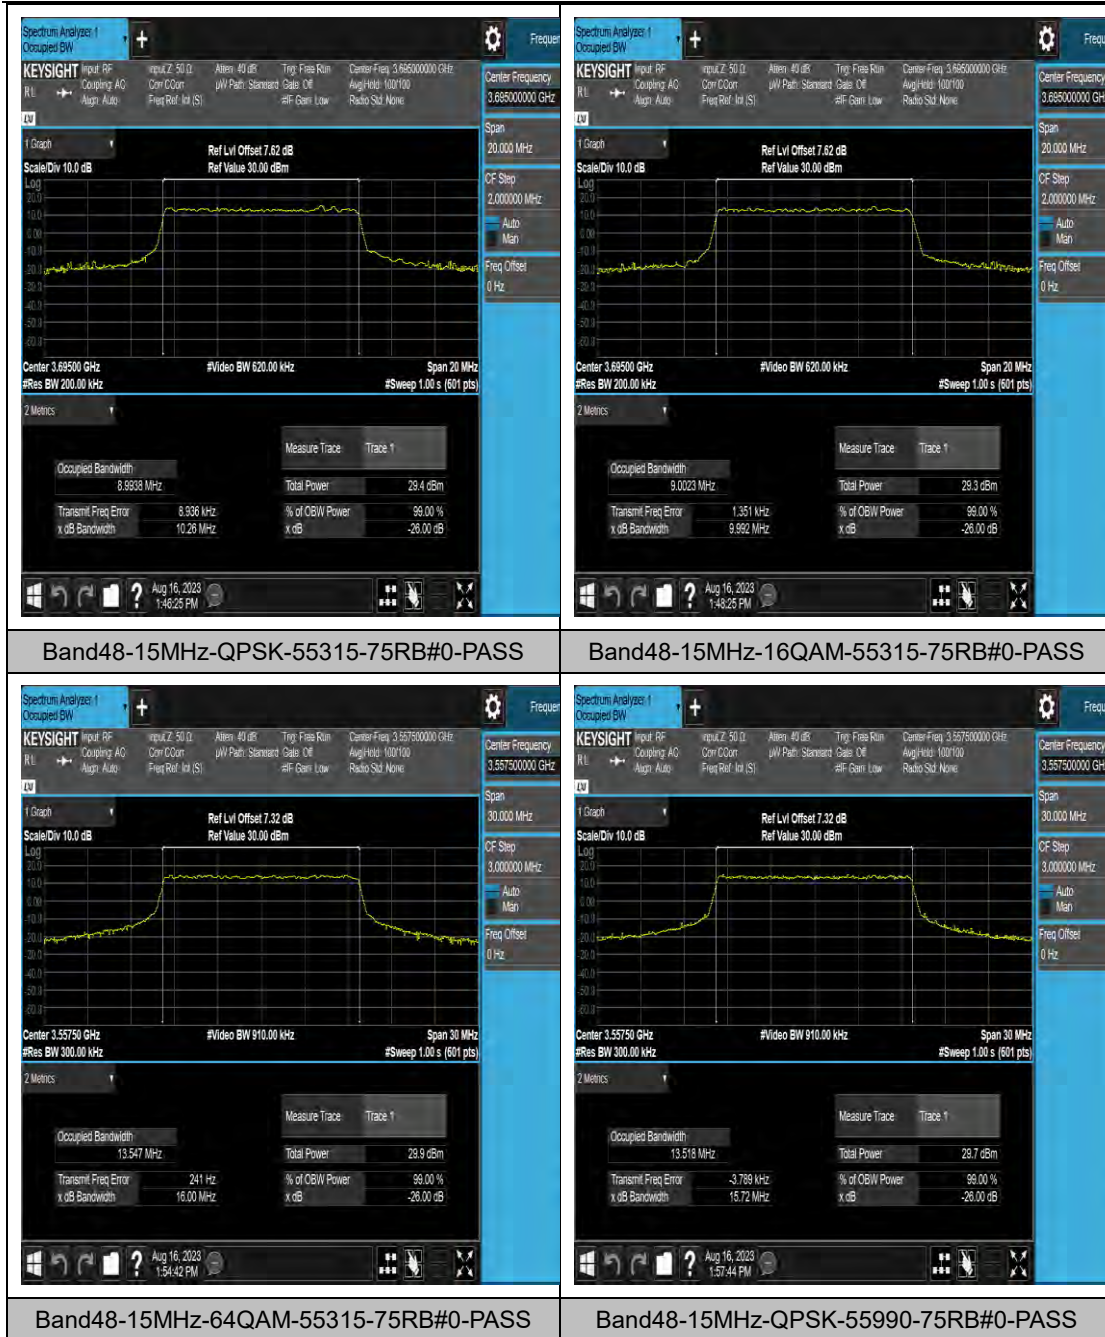

LTE Band 43(3600-3700) Test Graphs

BandBand43(3600-3700)-15MHz-16QAM-44090-75RB#0-PASS

BandBand43(3600-3700)-15MHz-64QAM-44090-75RB#0-PASS

BandBand43(3600-3700)-15MHz-QPSK-44515-75RB#0-PASS

BandBand43(3600-3700)-15MHz-16QAM-44515-75RB#0-PASS

BandBand43(3600-3700)-20MHz-16QAM-
44490-100RB#0-PASS

BandBand43(3600-3700)-20MHz-64QAM-
44490-100RB#0-PASS

LTE Band 48 Test Graphs

LTE Band 66 Test Graphs

LTE Band 71 Test Graphs

Band71-5MHz-QPSK-133447-25RB#0-PASS