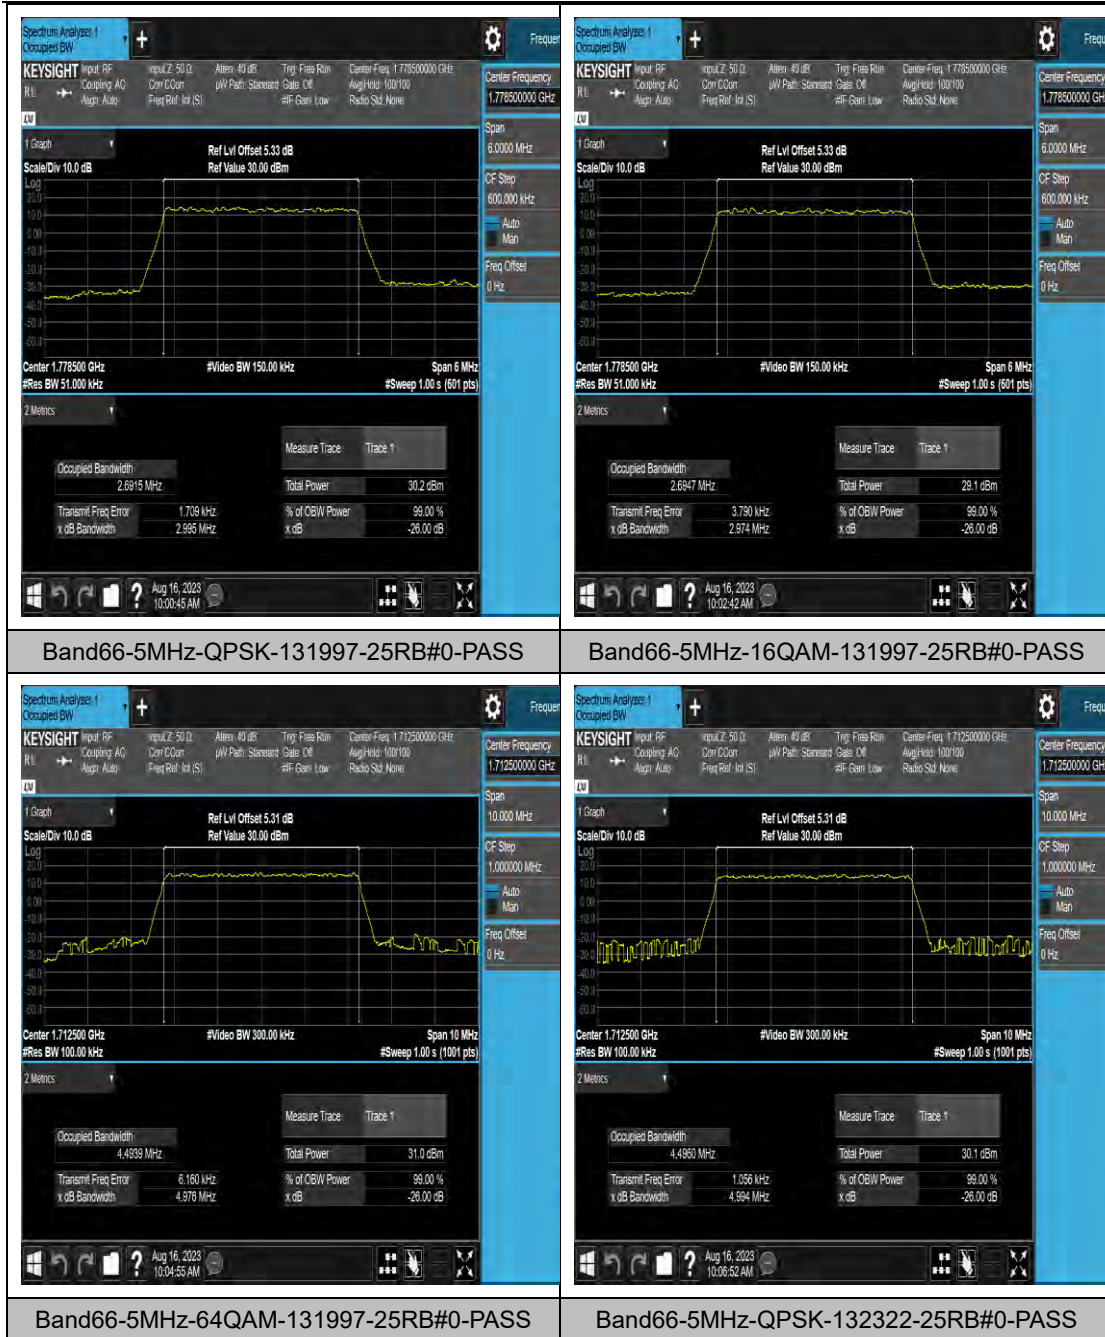

LTE Band 43(3600-3700) Test Graphs

BandBand43(3600-3700)-15MHz-16QAM-44090-75RB#0-PASS

BandBand43(3600-3700)-15MHz-64QAM-44090-75RB#0-PASS

BandBand43(3600-3700)-15MHz-QPSK-44515-75RB#0-PASS

BandBand43(3600-3700)-15MHz-16QAM-44515-75RB#0-PASS

BandBand43(3600-3700)-20MHz-16QAM-
44490-100RB#0-PASS

BandBand43(3600-3700)-20MHz-64QAM-
44490-100RB#0-PASS

LTE Band 48 Test Graphs

LTE Band 66 Test Graphs

LTE Band 71 Test Graphs

Band71-5MHz-QPSK-133447-25RB#0-PASS