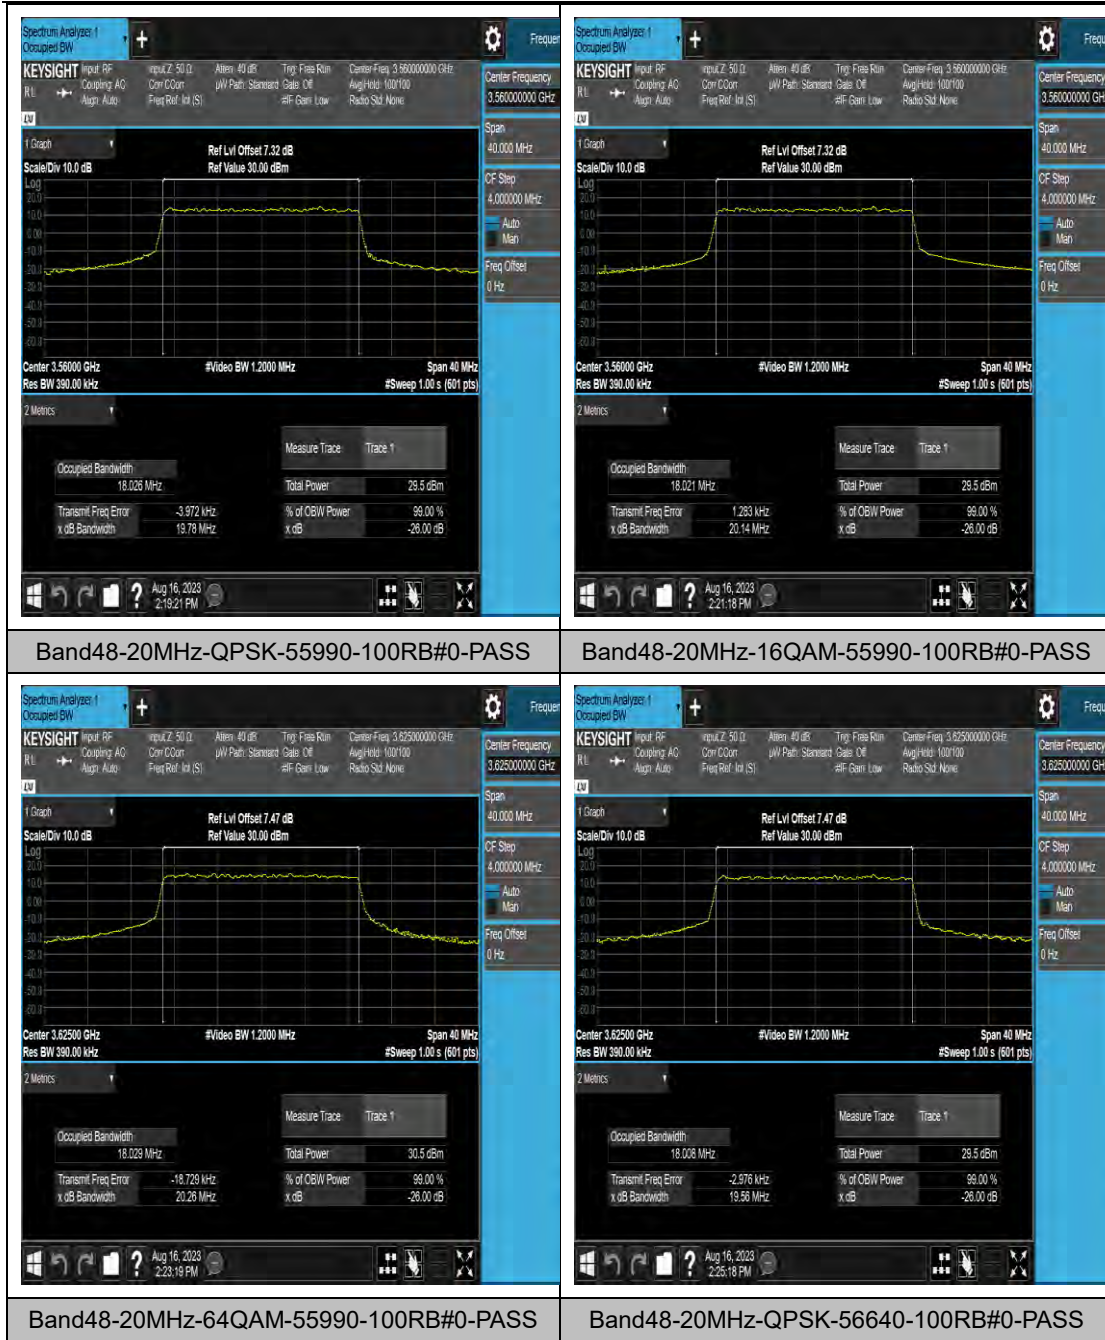

LTE Band 43(3600-3700) Test Graphs

BandBand43(3600-3700)-15MHz-16QAM-44090-75RB#0-PASS

BandBand43(3600-3700)-15MHz-64QAM-44090-75RB#0-PASS

BandBand43(3600-3700)-15MHz-QPSK-44515-75RB#0-PASS

BandBand43(3600-3700)-15MHz-16QAM-44515-75RB#0-PASS

BandBand43(3600-3700)-20MHz-16QAM-
44490-100RB#0-PASS

BandBand43(3600-3700)-20MHz-64QAM-
44490-100RB#0-PASS

LTE Band 48 Test Graphs

LTE Band 66 Test Graphs

LTE Band 71 Test Graphs

Band71-5MHz-QPSK-133447-25RB#0-PASS