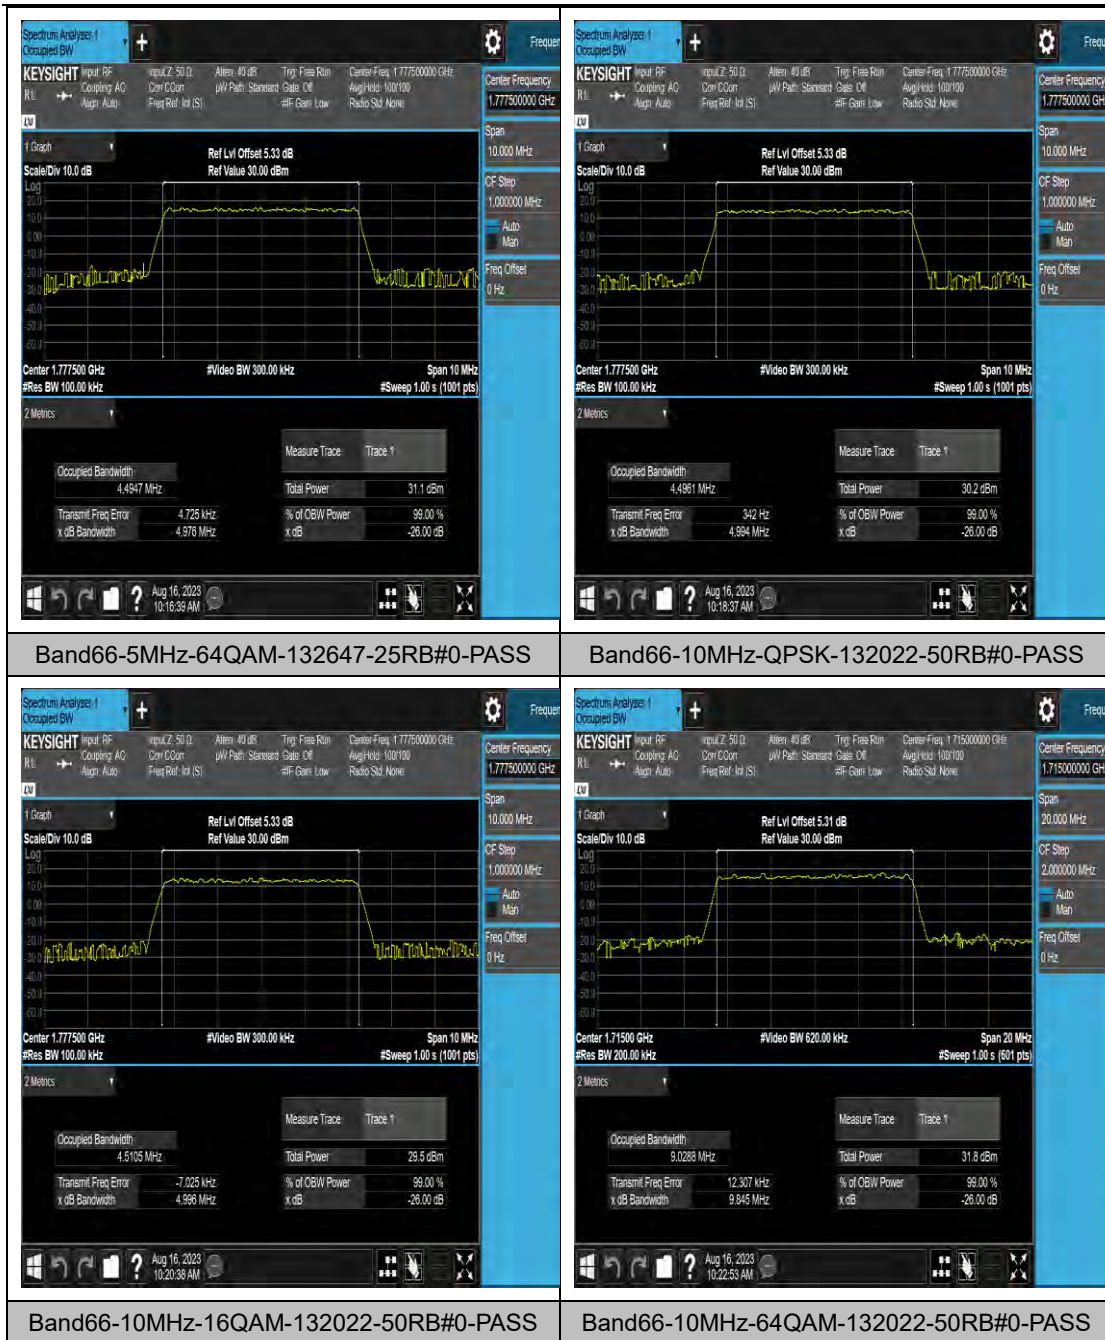

LTE Band 43(3600-3700) Test Graphs

BandBand43(3600-3700)-15MHz-16QAM-44090-75RB#0-PASS

BandBand43(3600-3700)-15MHz-64QAM-44090-75RB#0-PASS

BandBand43(3600-3700)-15MHz-QPSK-44515-75RB#0-PASS

BandBand43(3600-3700)-15MHz-16QAM-44515-75RB#0-PASS

BandBand43(3600-3700)-20MHz-16QAM-
44490-100RB#0-PASS

BandBand43(3600-3700)-20MHz-64QAM-
44490-100RB#0-PASS

LTE Band 48 Test Graphs

LTE Band 66 Test Graphs

LTE Band 71 Test Graphs

Band71-5MHz-QPSK-133447-25RB#0-PASS