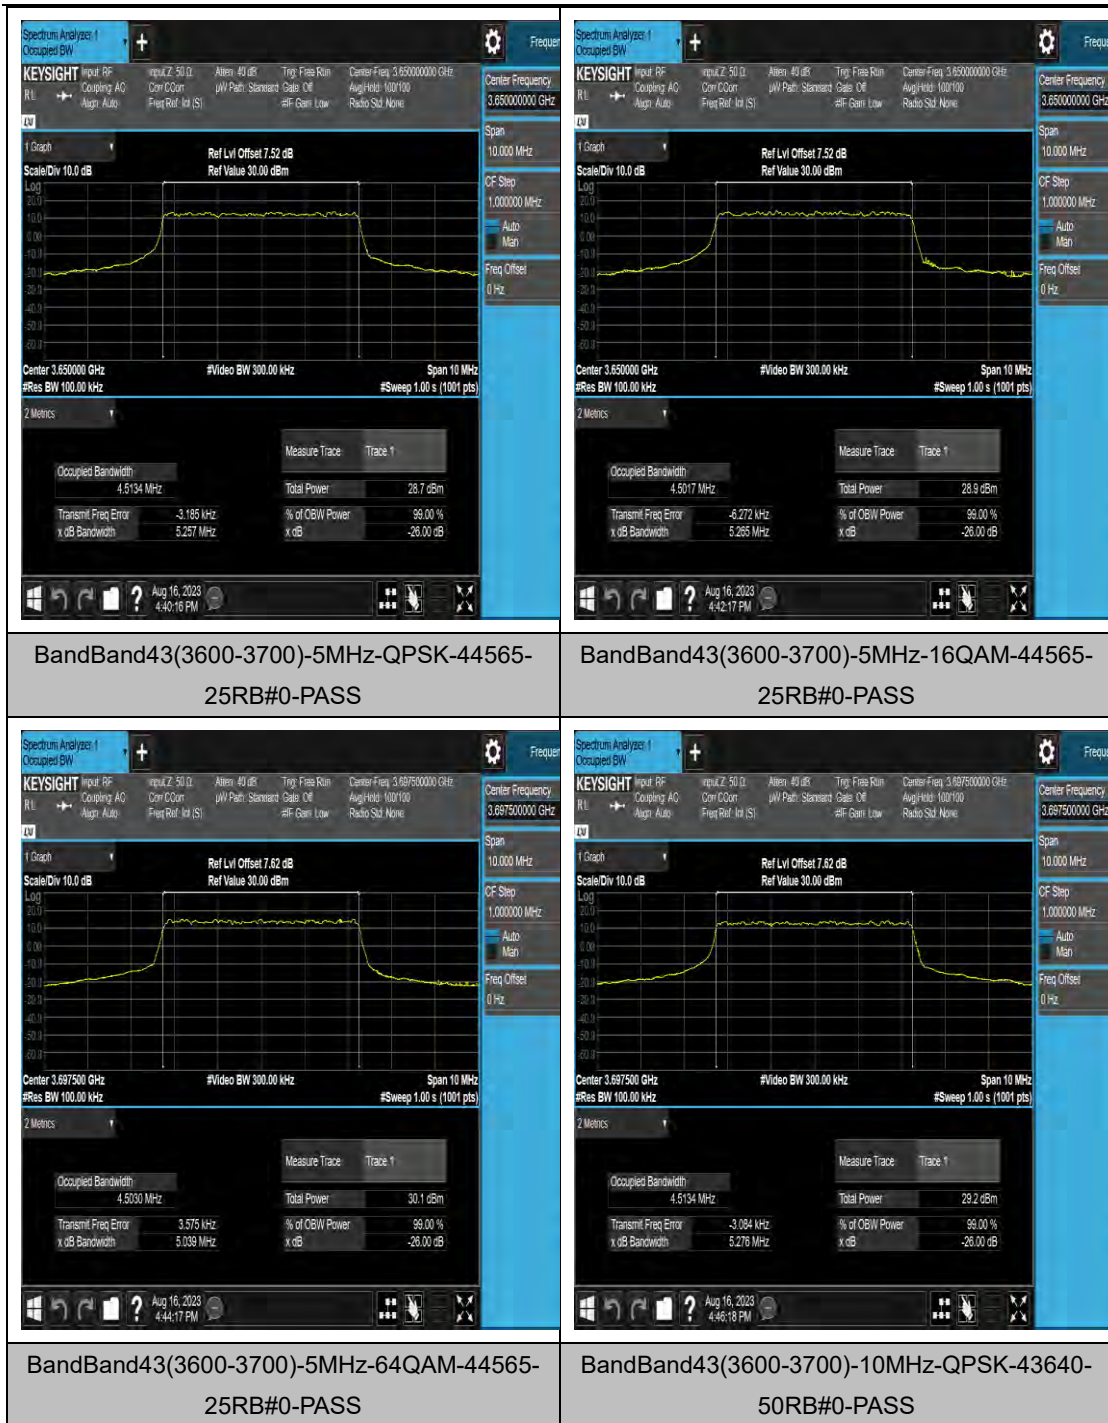

LTE Band 43(3600-3700) Test Graphs

BandBand43(3600-3700)-15MHz-16QAM-44090-75RB#0-PASS

BandBand43(3600-3700)-15MHz-64QAM-44090-75RB#0-PASS

BandBand43(3600-3700)-15MHz-QPSK-44515-75RB#0-PASS

BandBand43(3600-3700)-15MHz-16QAM-44515-75RB#0-PASS

BandBand43(3600-3700)-20MHz-16QAM-
44490-100RB#0-PASS

BandBand43(3600-3700)-20MHz-64QAM-
44490-100RB#0-PASS

LTE Band 48 Test Graphs

LTE Band 66 Test Graphs

LTE Band 71 Test Graphs

Band71-5MHz-QPSK-133447-25RB#0-PASS