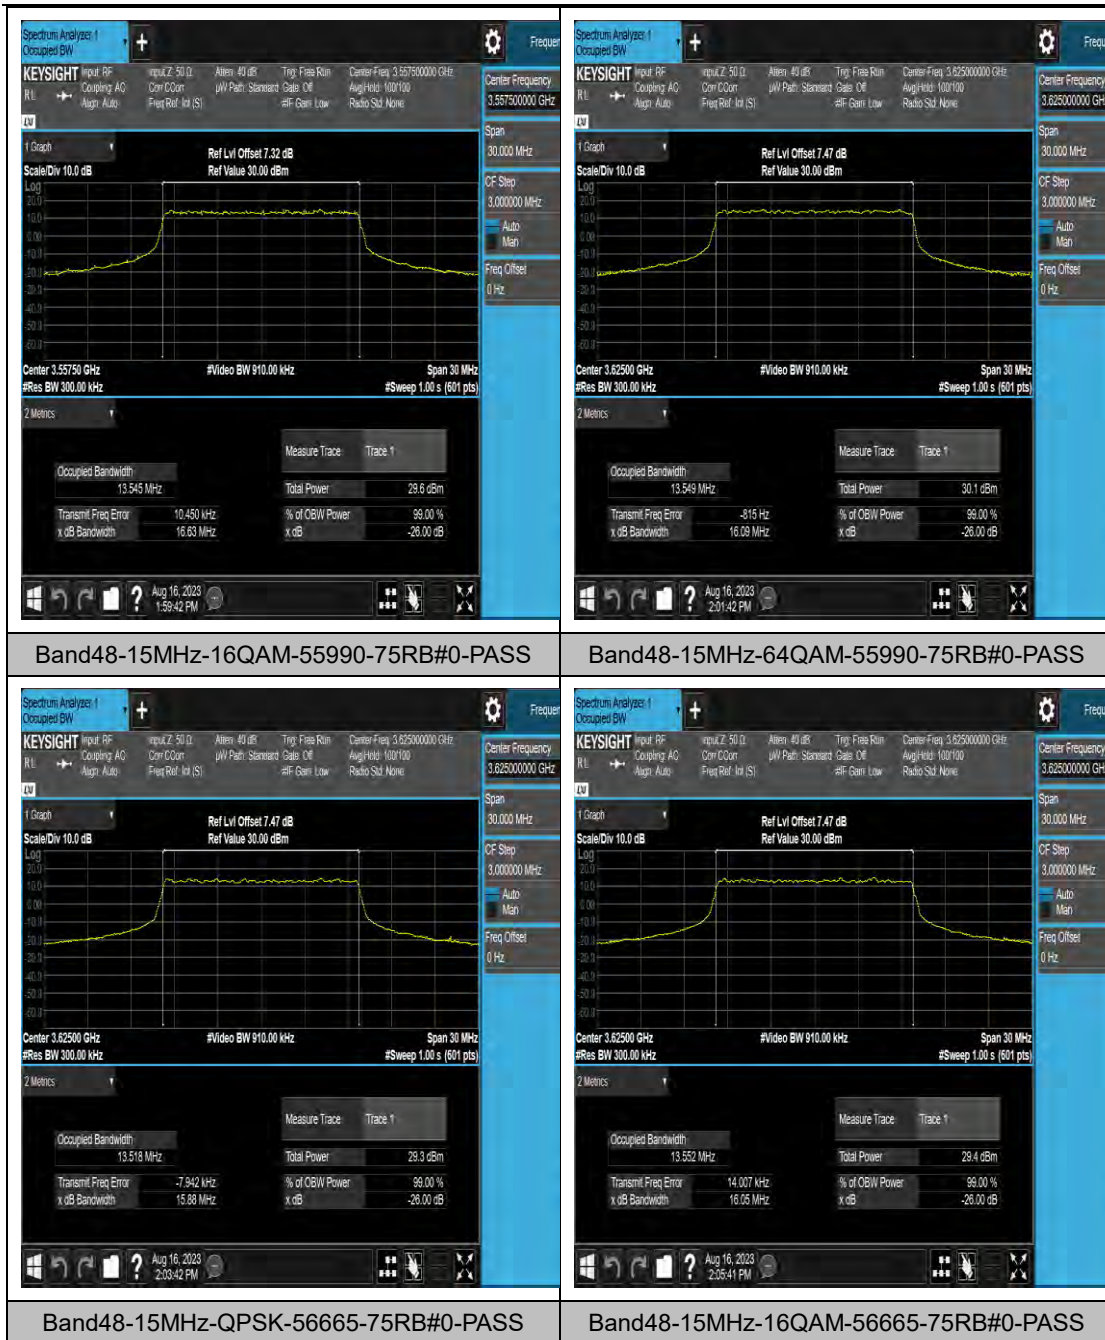

LTE Band 43(3600-3700) Test Graphs

BandBand43(3600-3700)-15MHz-16QAM-44090-75RB#0-PASS

BandBand43(3600-3700)-15MHz-64QAM-44090-75RB#0-PASS

BandBand43(3600-3700)-15MHz-QPSK-44515-75RB#0-PASS

BandBand43(3600-3700)-15MHz-16QAM-44515-75RB#0-PASS

BandBand43(3600-3700)-20MHz-16QAM-
44490-100RB#0-PASS

BandBand43(3600-3700)-20MHz-64QAM-
44490-100RB#0-PASS

LTE Band 48 Test Graphs

LTE Band 66 Test Graphs

LTE Band 71 Test Graphs

Band71-5MHz-QPSK-133447-25RB#0-PASS