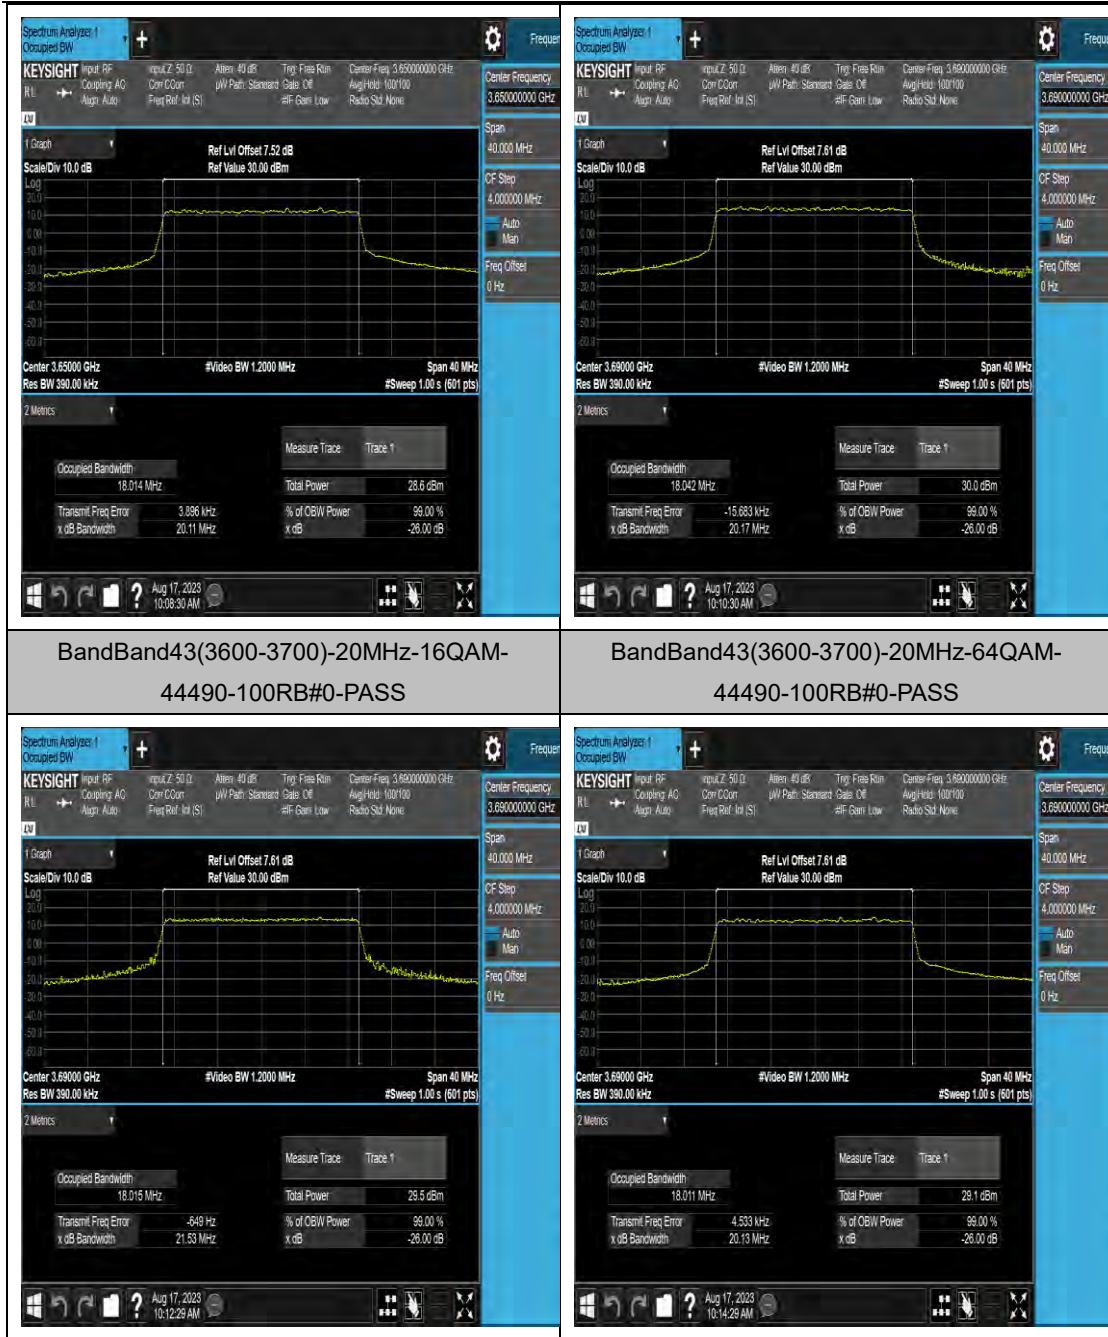

LTE Band 43(3600-3700) Test Graphs

BandBand43(3600-3700)-15MHz-16QAM-44090-75RB#0-PASS

BandBand43(3600-3700)-15MHz-64QAM-44090-75RB#0-PASS

BandBand43(3600-3700)-15MHz-QPSK-44515-75RB#0-PASS

BandBand43(3600-3700)-15MHz-16QAM-44515-75RB#0-PASS

BandBand43(3600-3700)-20MHz-16QAM-
44490-100RB#0-PASS

BandBand43(3600-3700)-20MHz-64QAM-
44490-100RB#0-PASS

LTE Band 48 Test Graphs

LTE Band 66 Test Graphs

LTE Band 71 Test Graphs

Band71-5MHz-QPSK-133447-25RB#0-PASS