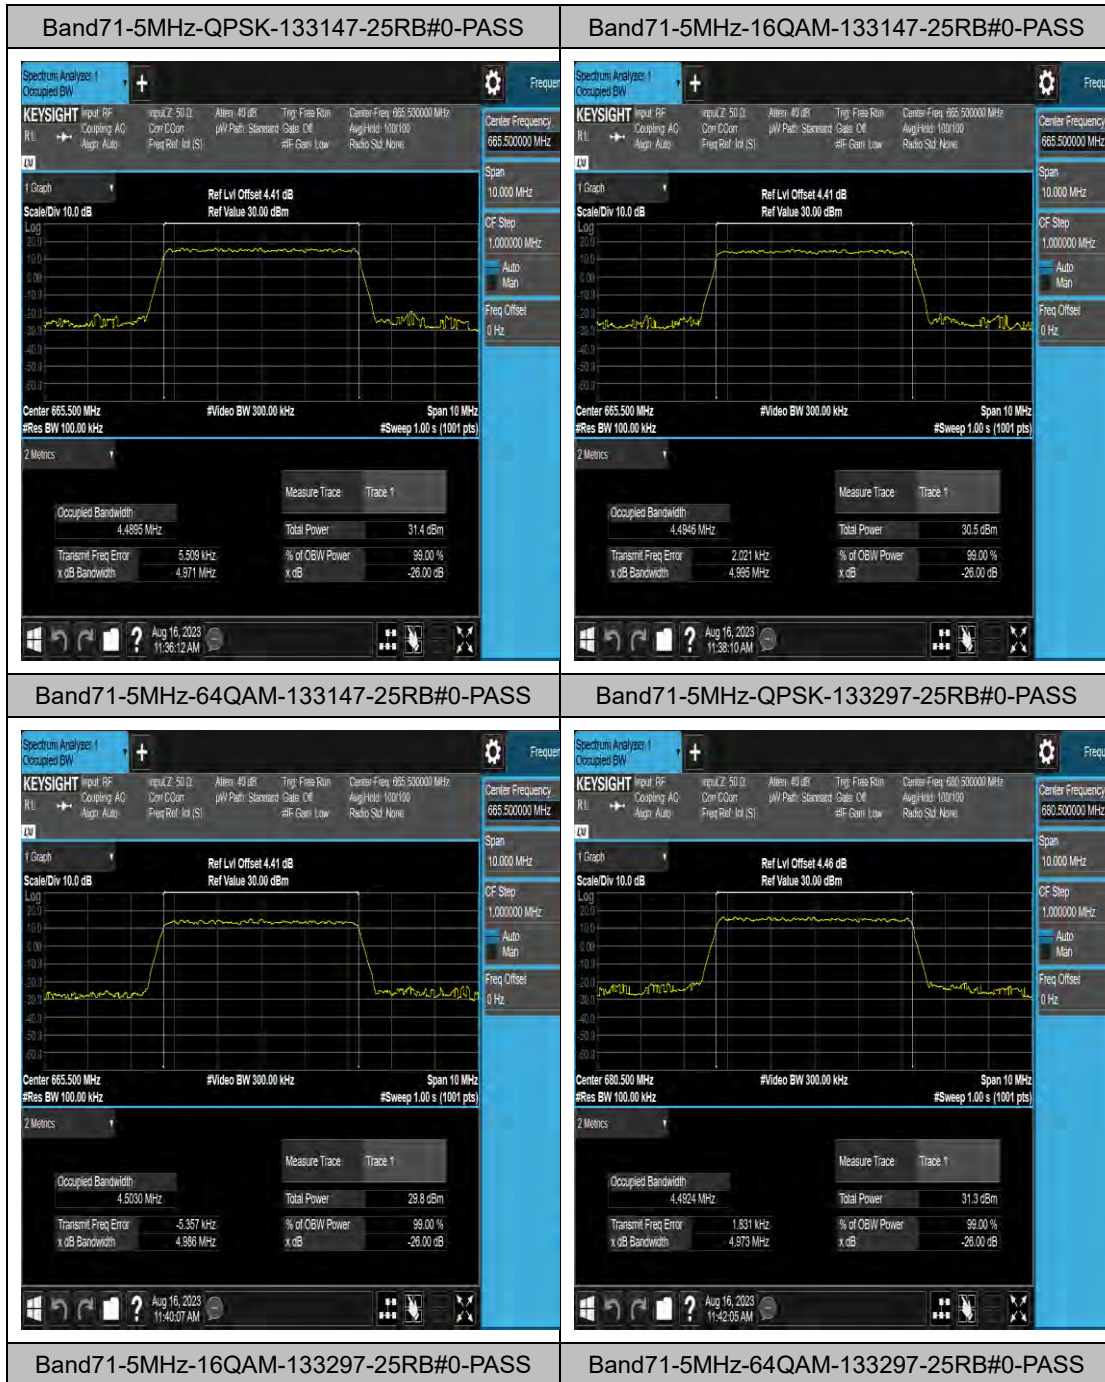

LTE Band 43(3600-3700) Test Graphs

BandBand43(3600-3700)-15MHz-16QAM-44090-75RB#0-PASS

BandBand43(3600-3700)-15MHz-64QAM-44090-75RB#0-PASS

BandBand43(3600-3700)-15MHz-QPSK-44515-75RB#0-PASS

BandBand43(3600-3700)-15MHz-16QAM-44515-75RB#0-PASS

BandBand43(3600-3700)-20MHz-16QAM-
44490-100RB#0-PASS

BandBand43(3600-3700)-20MHz-64QAM-
44490-100RB#0-PASS

LTE Band 48 Test Graphs

LTE Band 66 Test Graphs

LTE Band 71 Test Graphs

Band71-5MHz-QPSK-133447-25RB#0-PASS