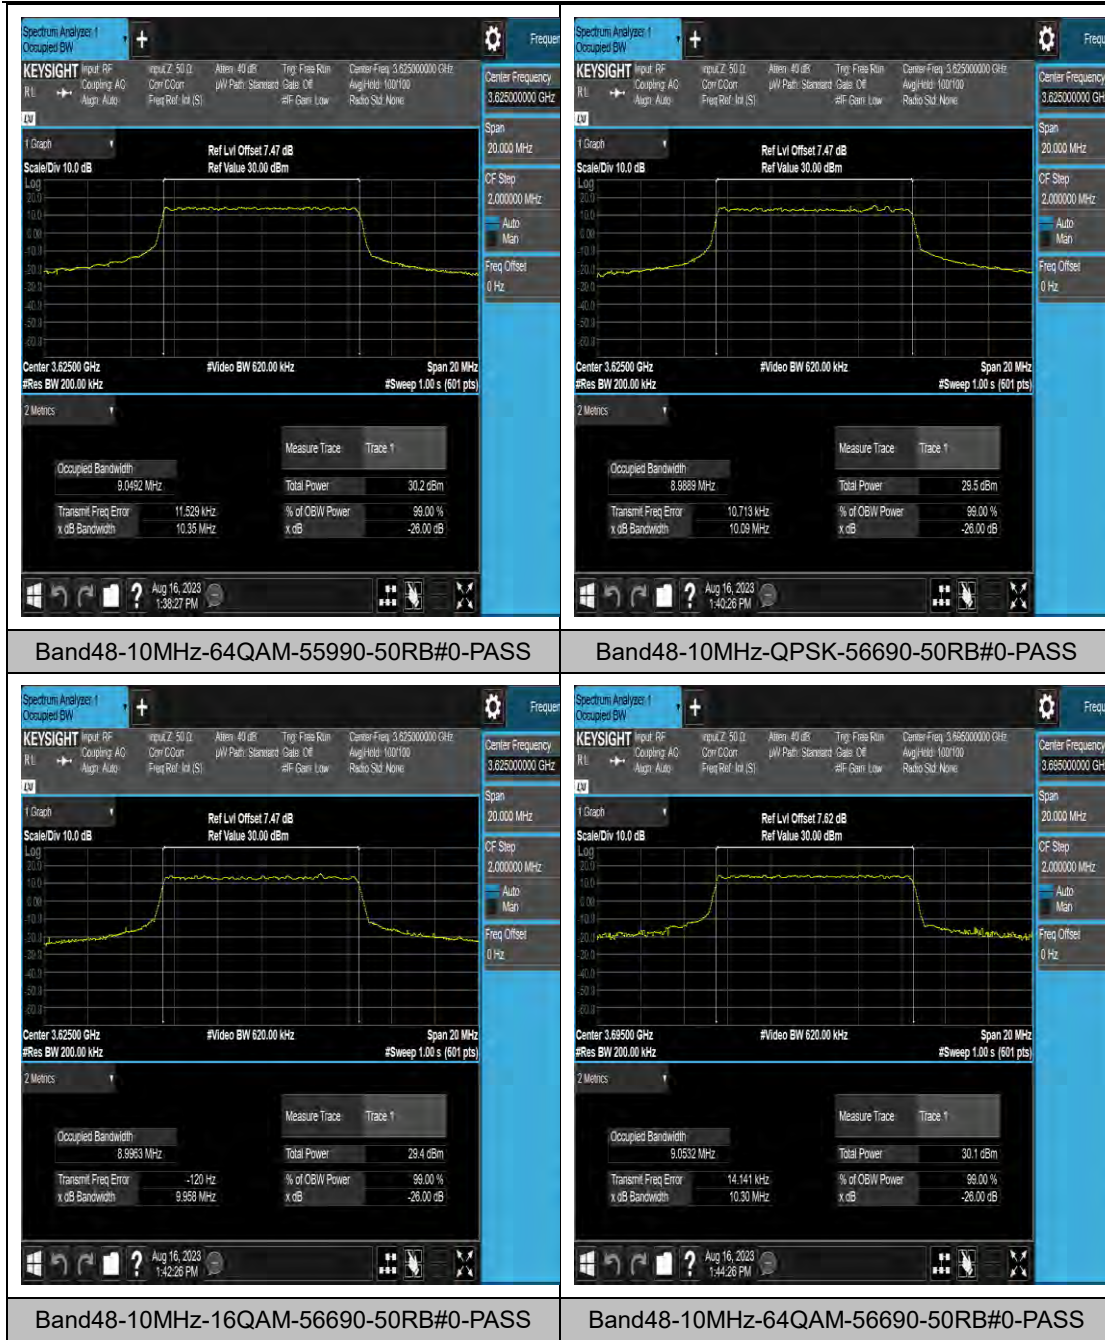

LTE Band 43(3600-3700) Test Graphs

BandBand43(3600-3700)-15MHz-16QAM-44090-75RB#0-PASS

BandBand43(3600-3700)-15MHz-64QAM-44090-75RB#0-PASS

BandBand43(3600-3700)-15MHz-QPSK-44515-75RB#0-PASS

BandBand43(3600-3700)-15MHz-16QAM-44515-75RB#0-PASS

BandBand43(3600-3700)-20MHz-16QAM-
44490-100RB#0-PASS

BandBand43(3600-3700)-20MHz-64QAM-
44490-100RB#0-PASS

LTE Band 48 Test Graphs

LTE Band 66 Test Graphs

LTE Band 71 Test Graphs

Band71-5MHz-QPSK-133447-25RB#0-PASS