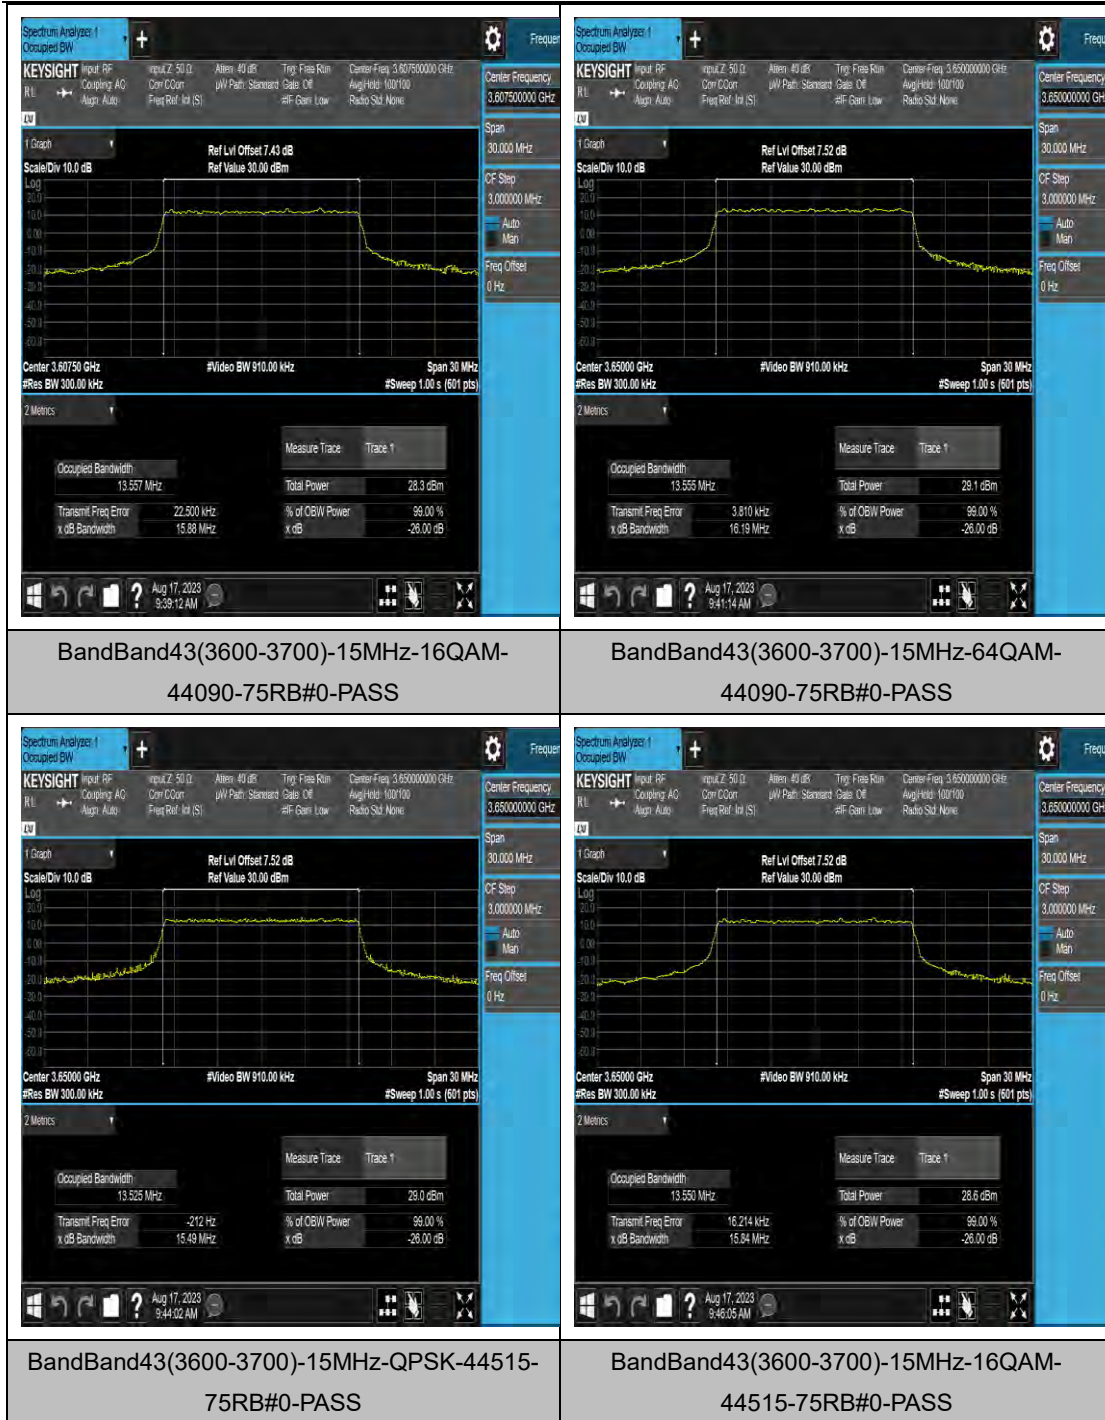

LTE Band 43(3600-3700) Test Graphs

BandBand43(3600-3700)-15MHz-16QAM-44090-75RB#0-PASS

BandBand43(3600-3700)-15MHz-64QAM-44090-75RB#0-PASS

BandBand43(3600-3700)-15MHz-QPSK-44515-75RB#0-PASS

BandBand43(3600-3700)-15MHz-16QAM-44515-75RB#0-PASS

BandBand43(3600-3700)-20MHz-16QAM-
44490-100RB#0-PASS

BandBand43(3600-3700)-20MHz-64QAM-
44490-100RB#0-PASS

LTE Band 48 Test Graphs

LTE Band 66 Test Graphs

LTE Band 71 Test Graphs

Band71-5MHz-QPSK-133447-25RB#0-PASS