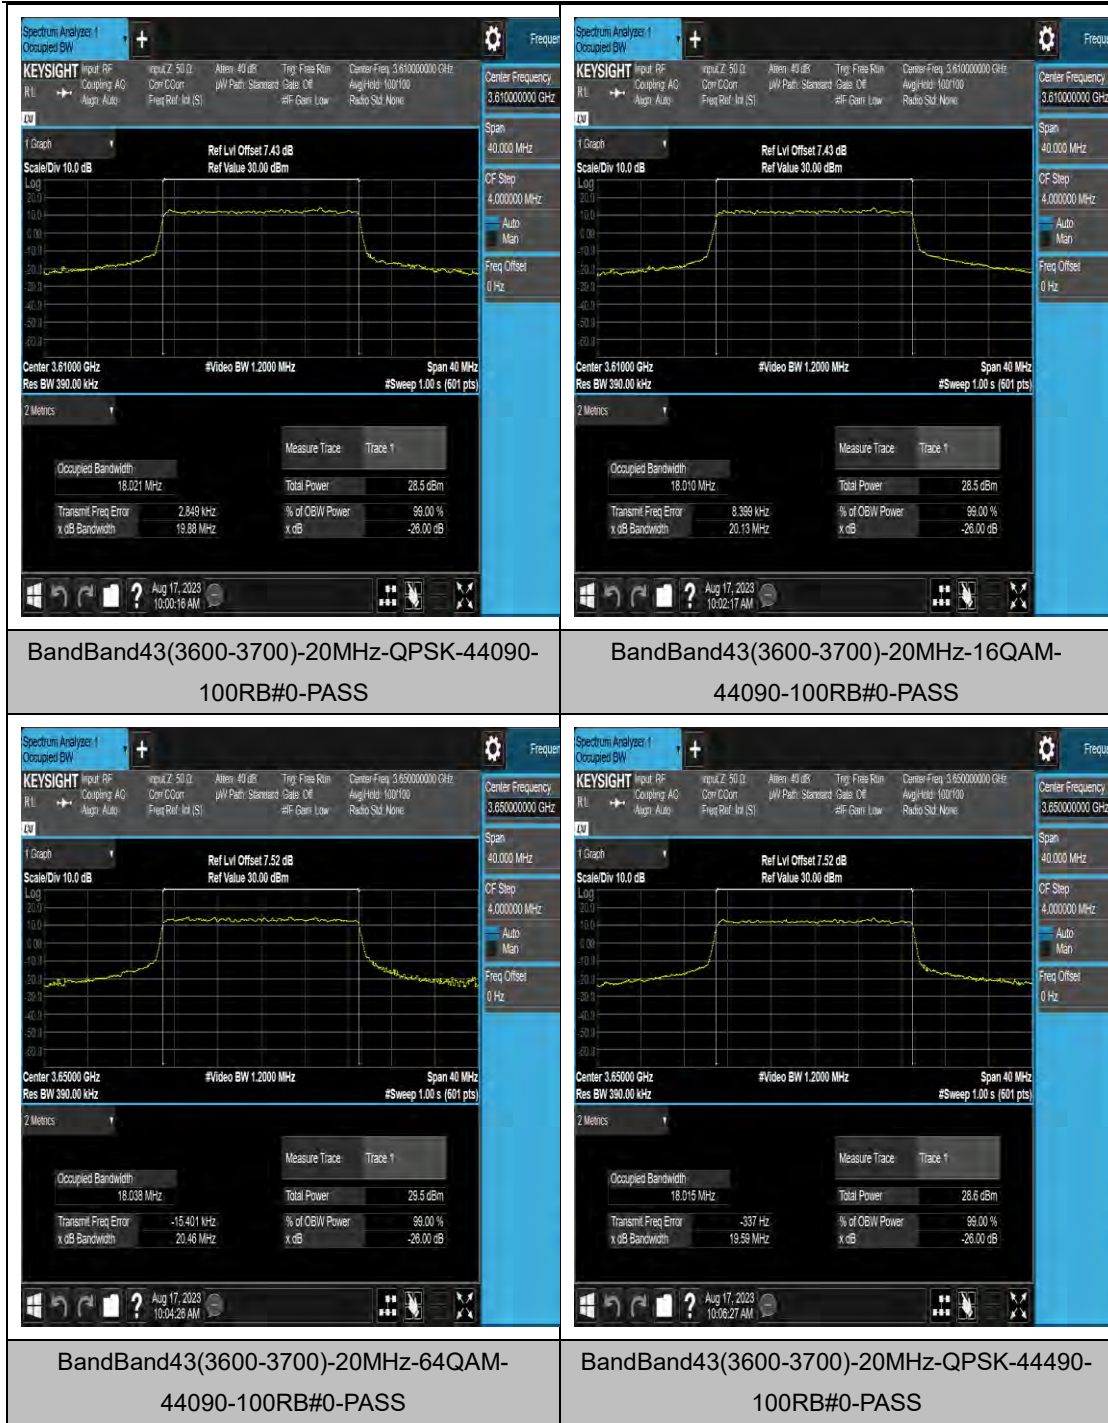

LTE Band 43(3600-3700) Test Graphs

BandBand43(3600-3700)-15MHz-16QAM-44090-75RB#0-PASS

BandBand43(3600-3700)-15MHz-64QAM-44090-75RB#0-PASS

BandBand43(3600-3700)-15MHz-QPSK-44515-75RB#0-PASS

BandBand43(3600-3700)-15MHz-16QAM-44515-75RB#0-PASS

BandBand43(3600-3700)-20MHz-16QAM-
44490-100RB#0-PASS

BandBand43(3600-3700)-20MHz-64QAM-
44490-100RB#0-PASS

LTE Band 48 Test Graphs

LTE Band 66 Test Graphs

LTE Band 71 Test Graphs

Band71-5MHz-QPSK-133447-25RB#0-PASS