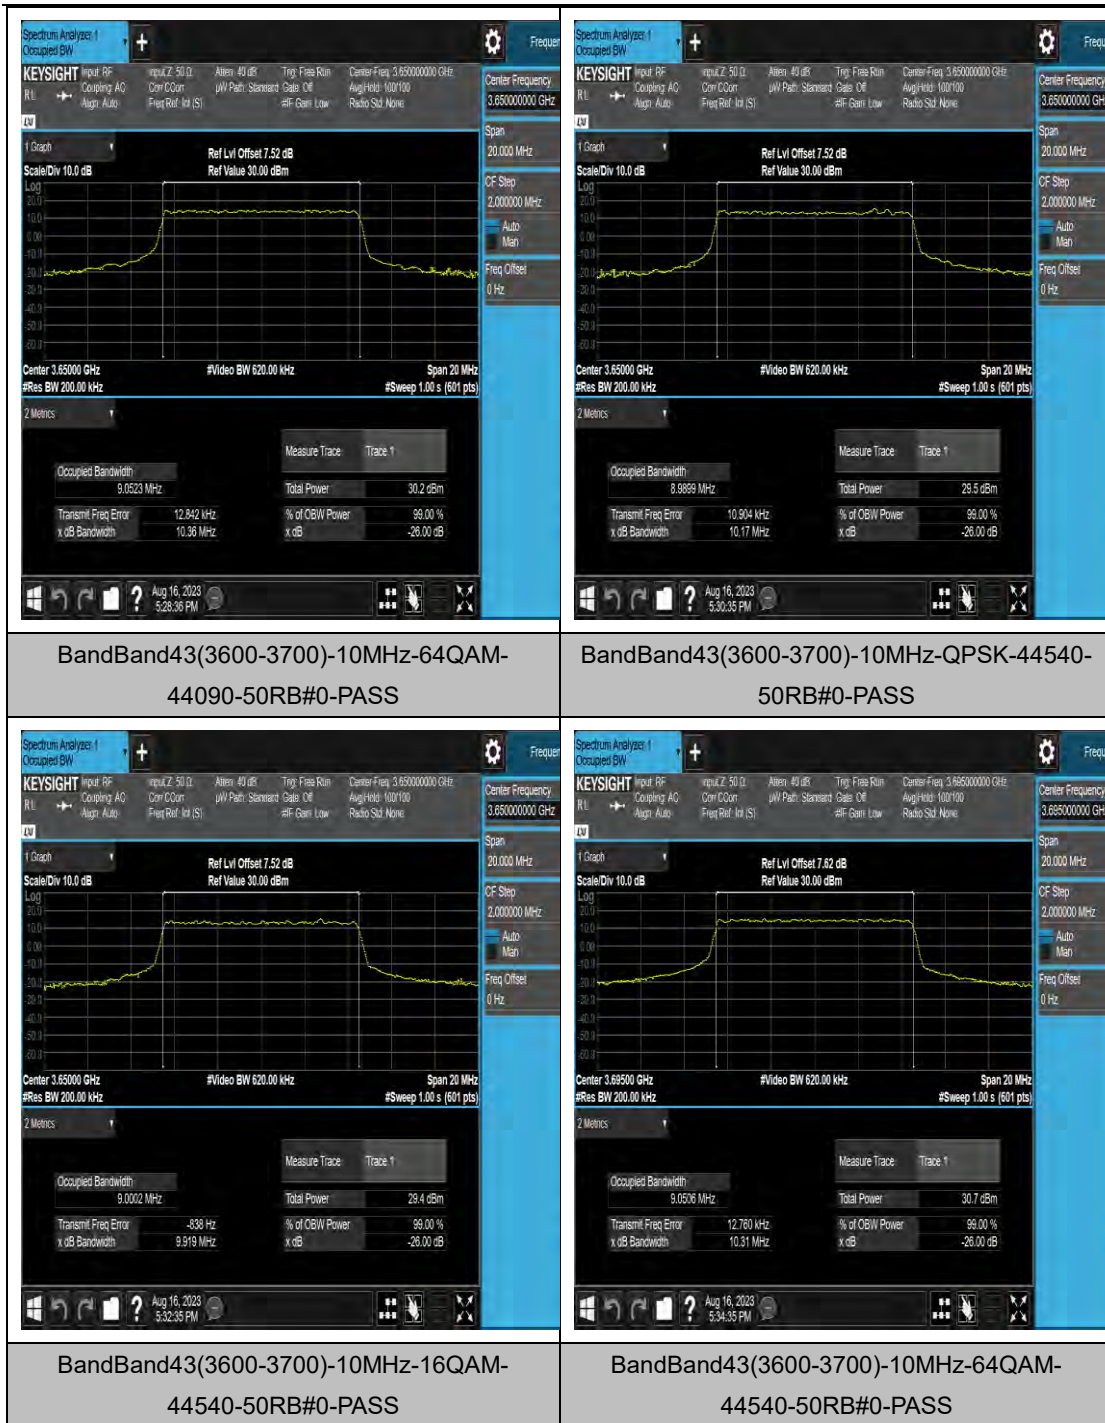

LTE Band 43(3600-3700) Test Graphs

BandBand43(3600-3700)-15MHz-16QAM-44090-75RB#0-PASS

BandBand43(3600-3700)-15MHz-64QAM-44090-75RB#0-PASS

BandBand43(3600-3700)-15MHz-QPSK-44515-75RB#0-PASS

BandBand43(3600-3700)-15MHz-16QAM-44515-75RB#0-PASS

BandBand43(3600-3700)-20MHz-16QAM-
44490-100RB#0-PASS

BandBand43(3600-3700)-20MHz-64QAM-
44490-100RB#0-PASS

LTE Band 48 Test Graphs

LTE Band 66 Test Graphs

LTE Band 71 Test Graphs

Band71-5MHz-QPSK-133447-25RB#0-PASS