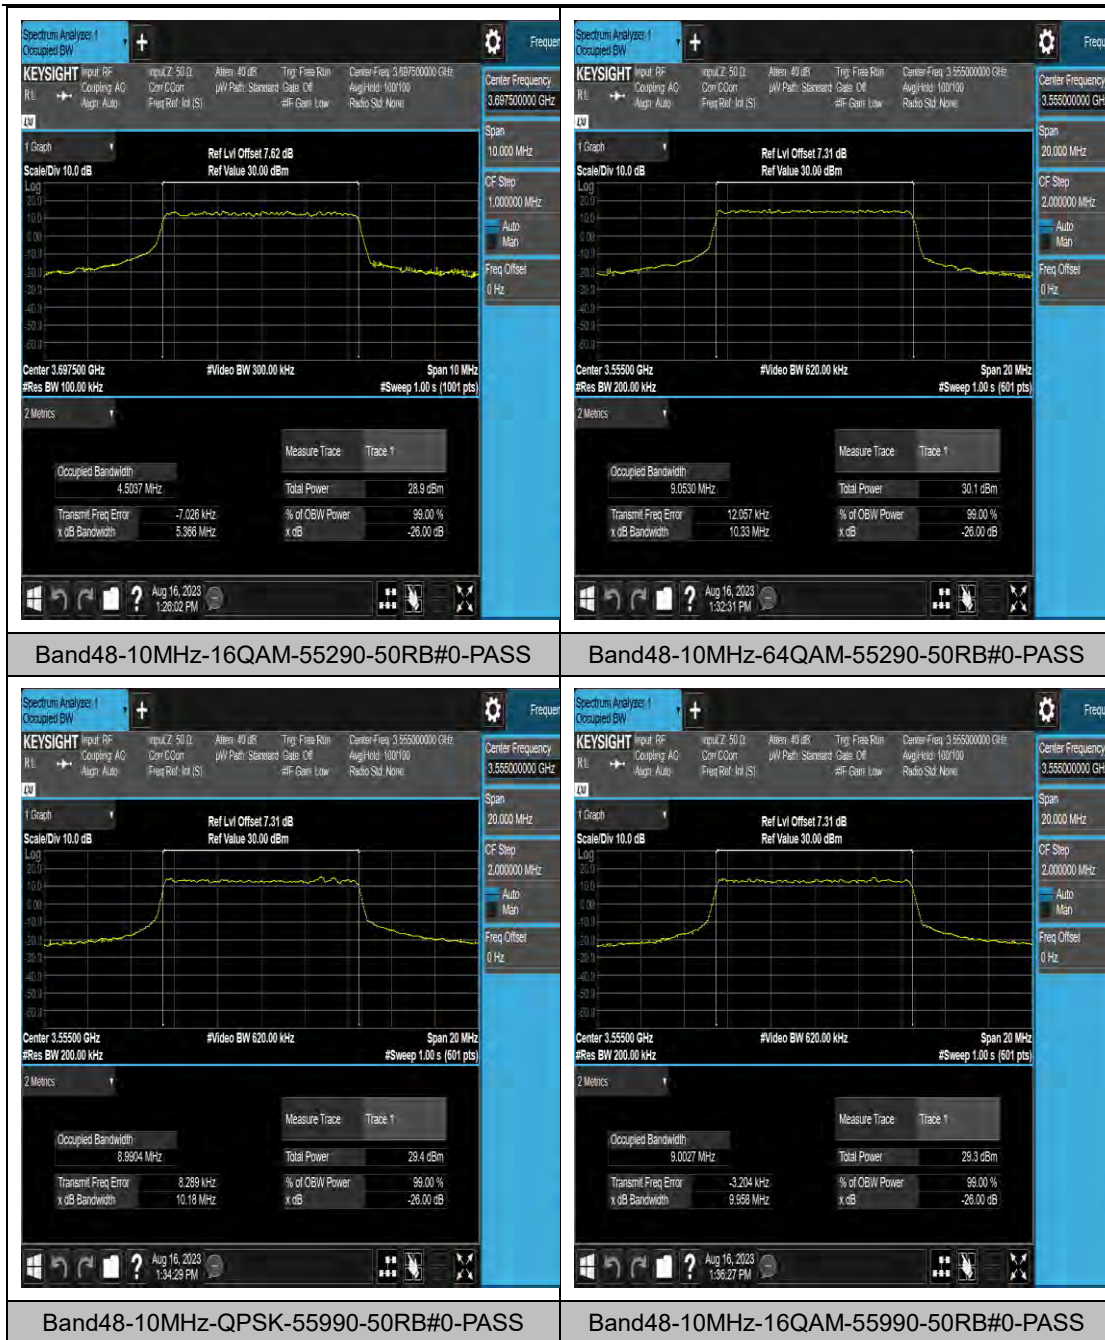

LTE Band 43(3600-3700) Test Graphs

BandBand43(3600-3700)-15MHz-16QAM-44090-75RB#0-PASS

BandBand43(3600-3700)-15MHz-64QAM-44090-75RB#0-PASS

BandBand43(3600-3700)-15MHz-QPSK-44515-75RB#0-PASS

BandBand43(3600-3700)-15MHz-16QAM-44515-75RB#0-PASS

BandBand43(3600-3700)-20MHz-16QAM-
44490-100RB#0-PASS

BandBand43(3600-3700)-20MHz-64QAM-
44490-100RB#0-PASS

LTE Band 48 Test Graphs

LTE Band 66 Test Graphs

LTE Band 71 Test Graphs

Band71-5MHz-QPSK-133447-25RB#0-PASS