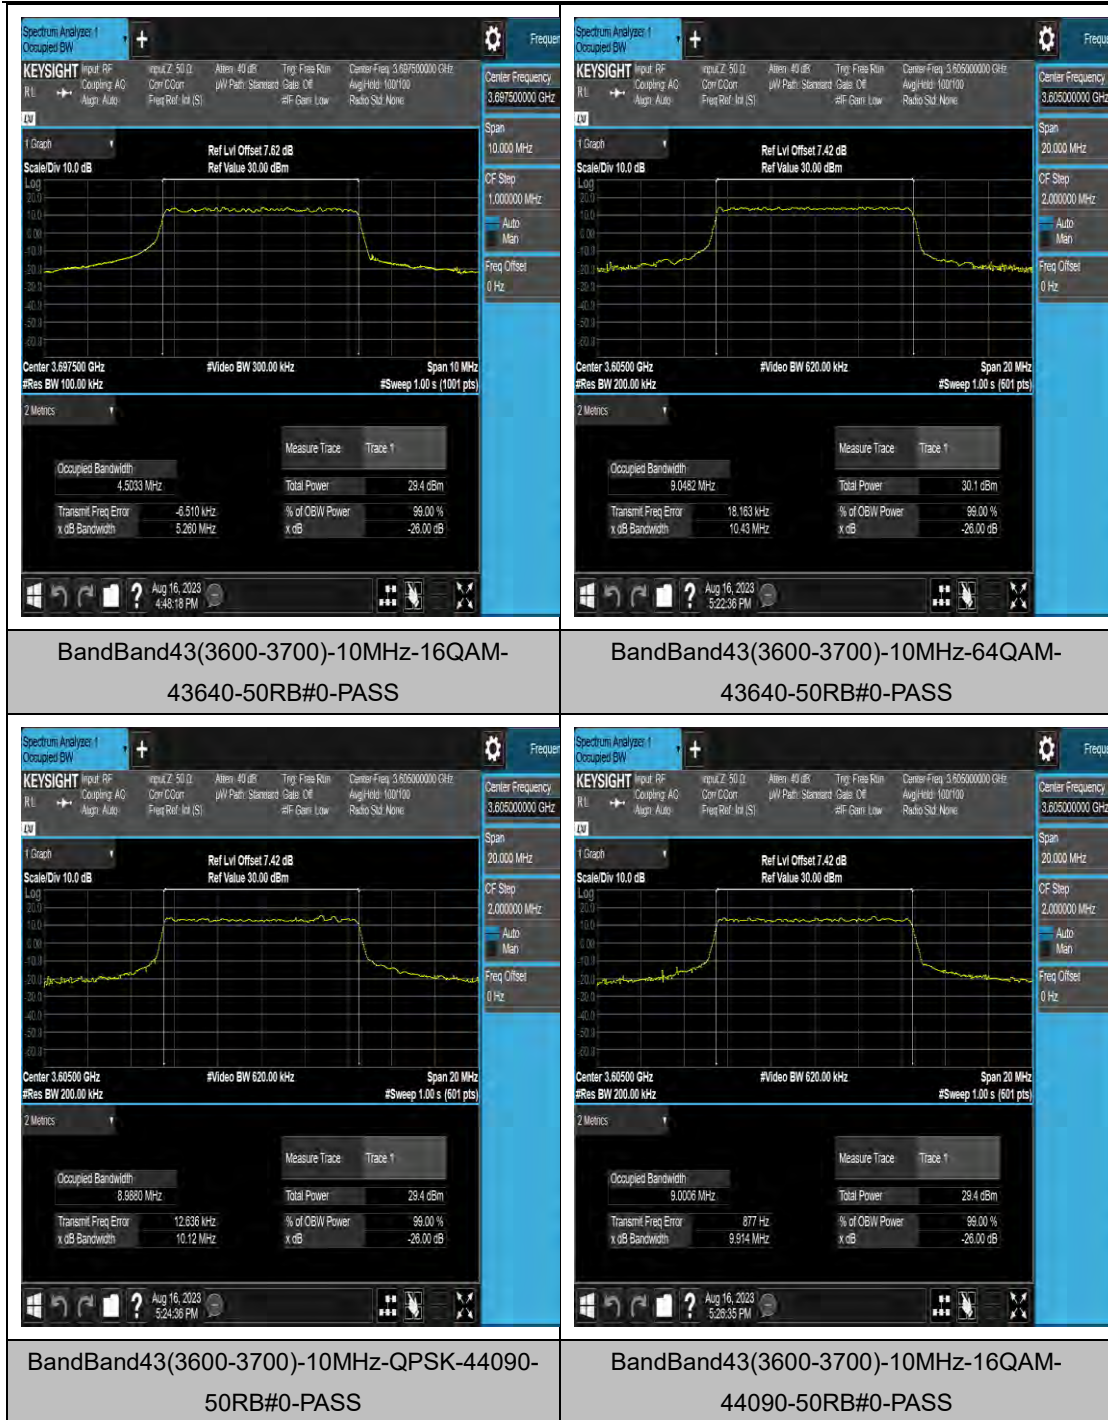

LTE Band 43(3600-3700) Test Graphs

BandBand43(3600-3700)-15MHz-16QAM-44090-75RB#0-PASS

BandBand43(3600-3700)-15MHz-64QAM-44090-75RB#0-PASS

BandBand43(3600-3700)-15MHz-QPSK-44515-75RB#0-PASS

BandBand43(3600-3700)-15MHz-16QAM-44515-75RB#0-PASS

BandBand43(3600-3700)-20MHz-16QAM-
44490-100RB#0-PASS

BandBand43(3600-3700)-20MHz-64QAM-
44490-100RB#0-PASS

LTE Band 48 Test Graphs

LTE Band 66 Test Graphs

LTE Band 71 Test Graphs

Band71-5MHz-QPSK-133447-25RB#0-PASS