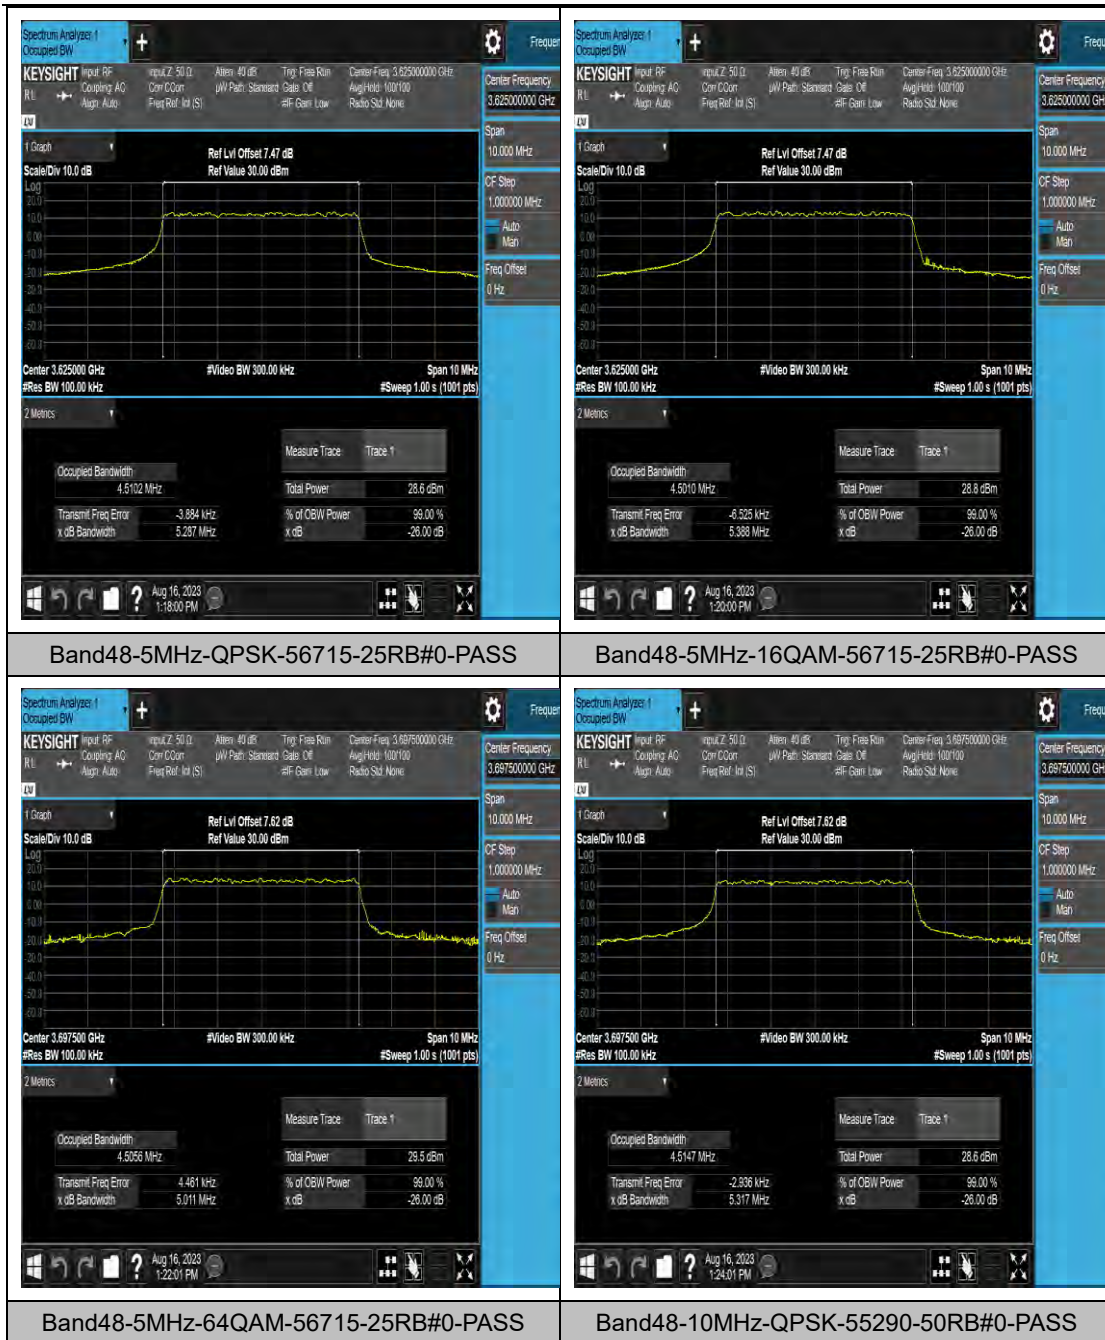

LTE Band 43(3600-3700) Test Graphs

BandBand43(3600-3700)-15MHz-16QAM-44090-75RB#0-PASS

BandBand43(3600-3700)-15MHz-64QAM-44090-75RB#0-PASS

BandBand43(3600-3700)-15MHz-QPSK-44515-75RB#0-PASS

BandBand43(3600-3700)-15MHz-16QAM-44515-75RB#0-PASS

BandBand43(3600-3700)-20MHz-16QAM-
44490-100RB#0-PASS

BandBand43(3600-3700)-20MHz-64QAM-
44490-100RB#0-PASS

LTE Band 48 Test Graphs

LTE Band 66 Test Graphs

LTE Band 71 Test Graphs

Band71-5MHz-QPSK-133447-25RB#0-PASS