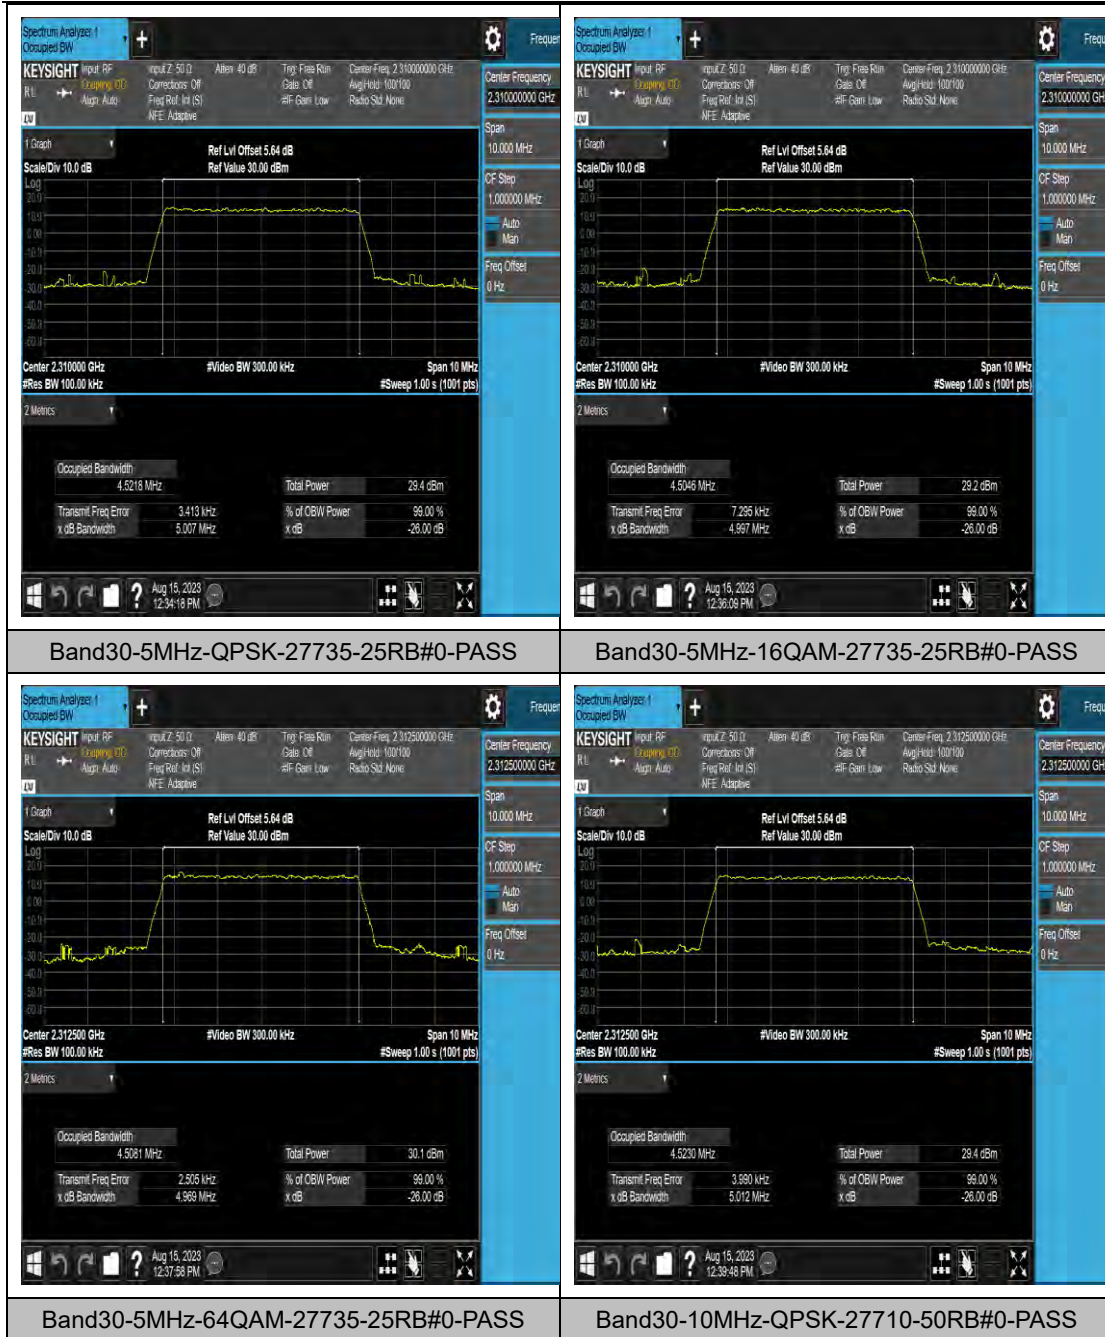

LTE Band 30 Test Graphs

Band30-10MHz-16QAM-27710-50RB#0-PASS

Band30-10MHz-64QAM-27710-50RB#0-PASS

LTE Band 38 Test Graphs

LTE Band 40(2305-2315) Test Graphs

BandBand40(2305-2315)-10MHz-16QAM-38750-50RB#0-PASS

BandBand40(2305-2315)-10MHz-64QAM-38750-50RB#0-PASS

LTE Band 40(2350-2360) Test Graphs

BandBand40(2350-2360)-10MHz-16QAM-
39200-50RB#0-PASS

BandBand40(2350-2360)-10MHz-64QAM-
39200-50RB#0-PASS

LTE Band 41 Test Graphs