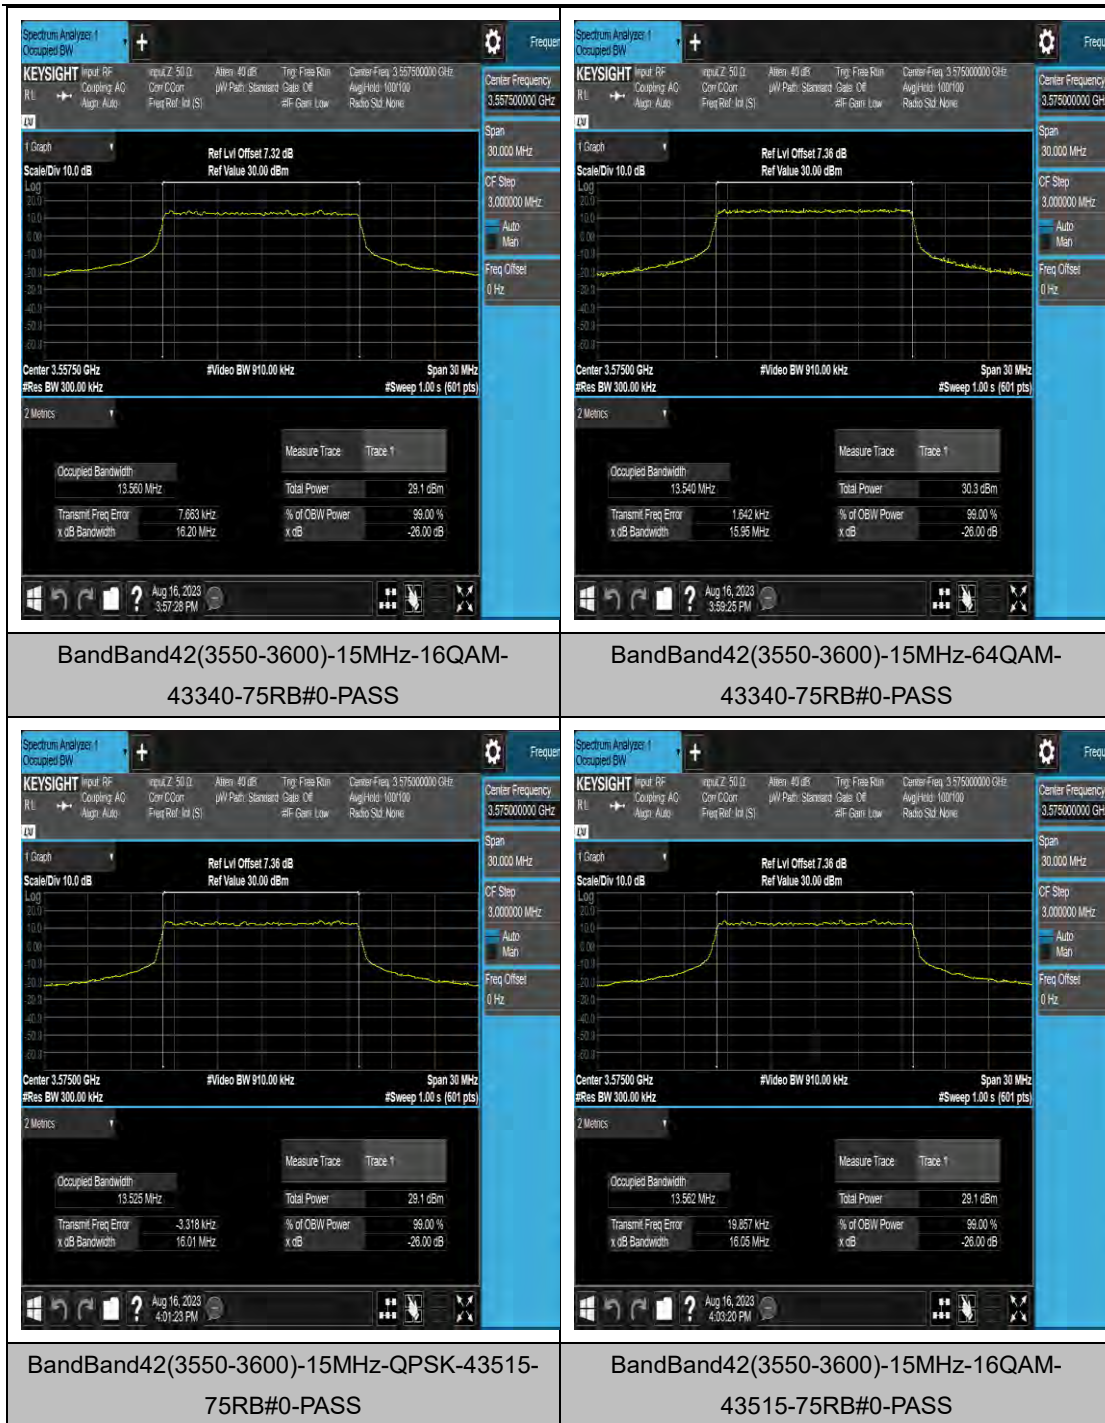

BandBand42(3550-3600)-15MHz-16QAM-43340-75RB#0-PASS

BandBand42(3550-3600)-15MHz-64QAM-43340-75RB#0-PASS

BandBand42(3550-3600)-15MHz-QPSK-43515-75RB#0-PASS

BandBand42(3550-3600)-15MHz-16QAM-43515-75RB#0-PASS