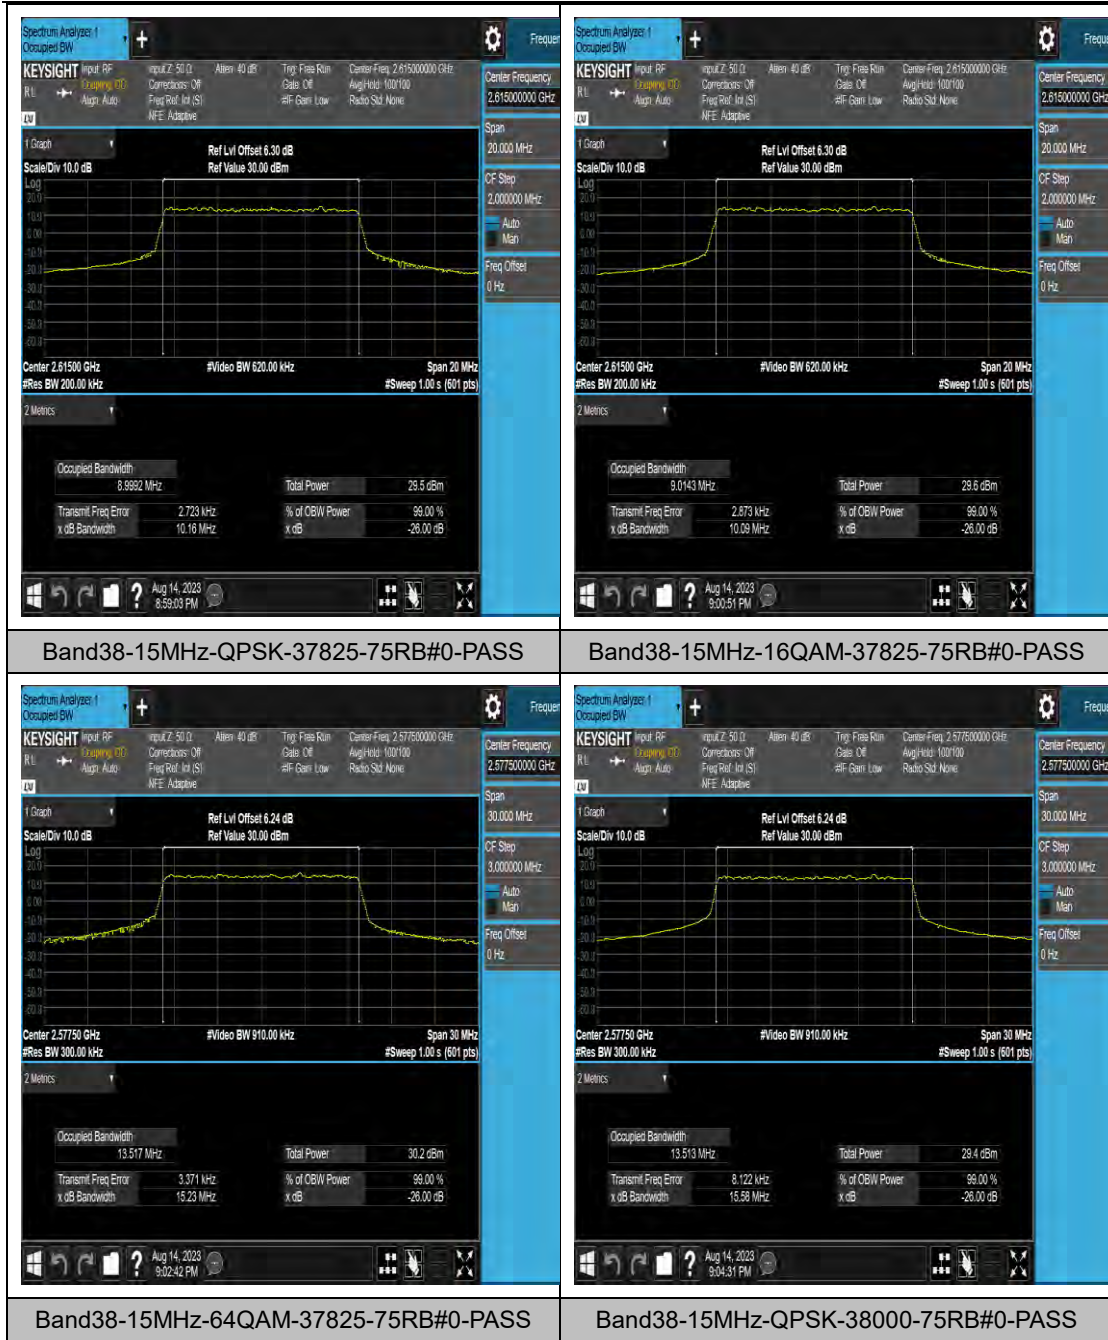

LTE Band 30 Test Graphs

Band30-10MHz-16QAM-27710-50RB#0-PASS

Band30-10MHz-64QAM-27710-50RB#0-PASS

LTE Band 38 Test Graphs

LTE Band 40(2305-2315) Test Graphs

BandBand40(2305-2315)-10MHz-16QAM-38750-50RB#0-PASS

BandBand40(2305-2315)-10MHz-64QAM-38750-50RB#0-PASS

LTE Band 40(2350-2360) Test Graphs

BandBand40(2350-2360)-10MHz-16QAM-
39200-50RB#0-PASS

BandBand40(2350-2360)-10MHz-64QAM-
39200-50RB#0-PASS

LTE Band 41 Test Graphs