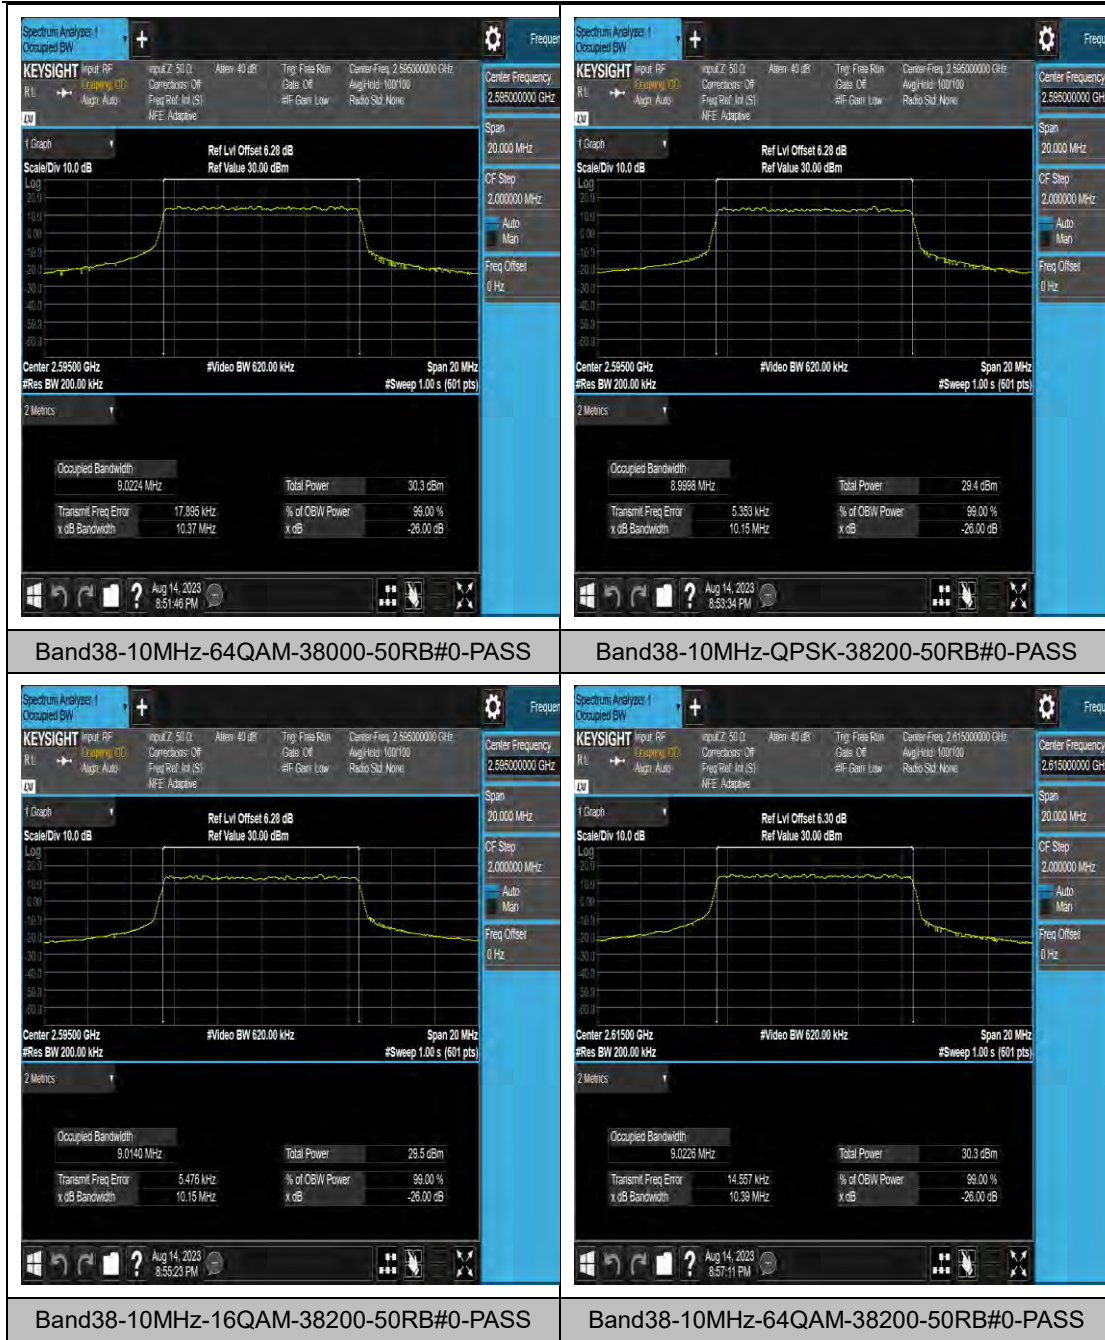

LTE Band 30 Test Graphs

Band30-10MHz-16QAM-27710-50RB#0-PASS

Band30-10MHz-64QAM-27710-50RB#0-PASS

LTE Band 38 Test Graphs

LTE Band 40(2305-2315) Test Graphs

BandBand40(2305-2315)-10MHz-16QAM-38750-50RB#0-PASS

BandBand40(2305-2315)-10MHz-64QAM-38750-50RB#0-PASS

LTE Band 40(2350-2360) Test Graphs

BandBand40(2350-2360)-10MHz-16QAM-
39200-50RB#0-PASS

BandBand40(2350-2360)-10MHz-64QAM-
39200-50RB#0-PASS

LTE Band 41 Test Graphs