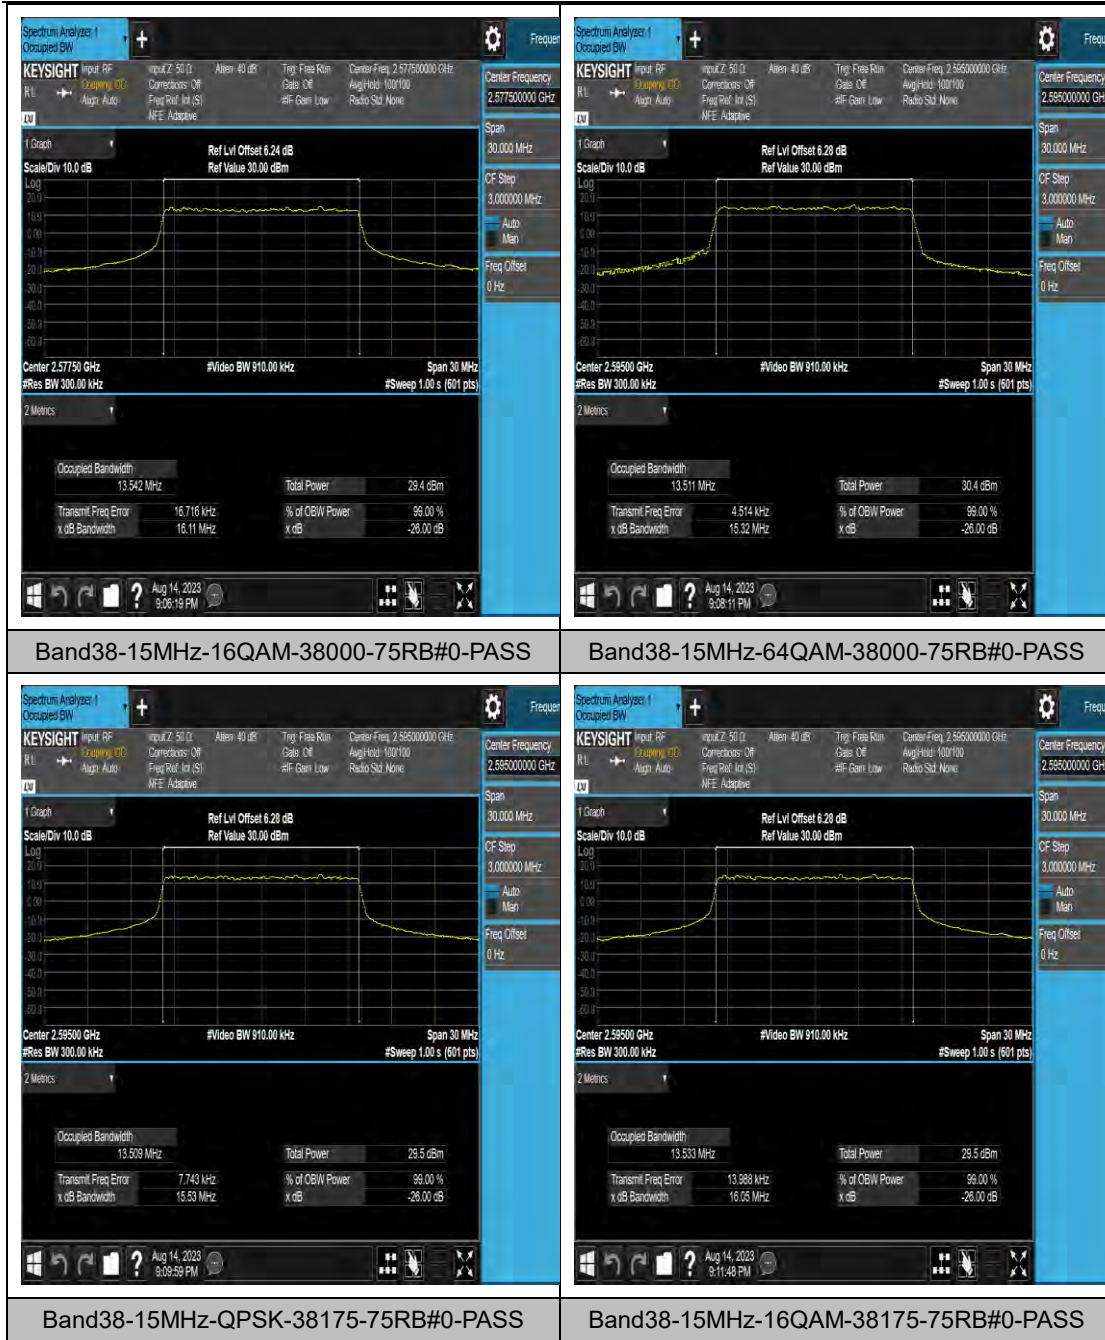

LTE Band 30 Test Graphs

Band30-10MHz-16QAM-27710-50RB#0-PASS

Band30-10MHz-64QAM-27710-50RB#0-PASS

LTE Band 38 Test Graphs

LTE Band 40(2305-2315) Test Graphs

BandBand40(2305-2315)-10MHz-16QAM-38750-50RB#0-PASS

BandBand40(2305-2315)-10MHz-64QAM-38750-50RB#0-PASS

LTE Band 40(2350-2360) Test Graphs

BandBand40(2350-2360)-10MHz-16QAM-
39200-50RB#0-PASS

BandBand40(2350-2360)-10MHz-64QAM-
39200-50RB#0-PASS

LTE Band 41 Test Graphs