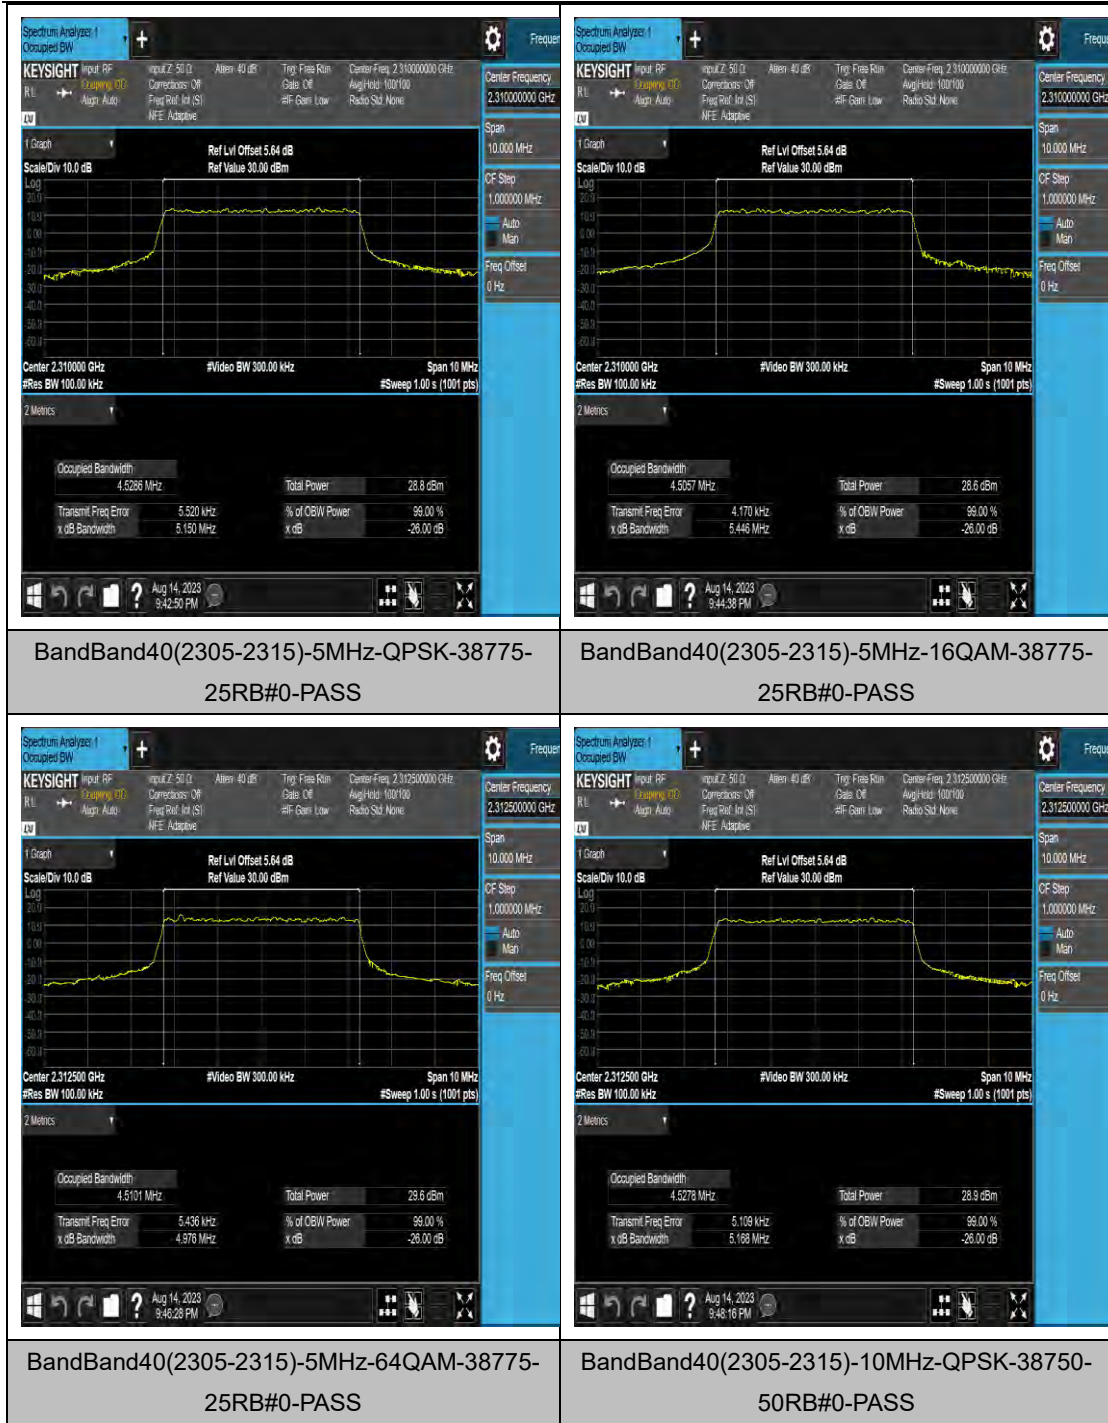

LTE Band 30 Test Graphs

Band30-10MHz-16QAM-27710-50RB#0-PASS

Band30-10MHz-64QAM-27710-50RB#0-PASS

LTE Band 38 Test Graphs

LTE Band 40(2305-2315) Test Graphs

BandBand40(2305-2315)-10MHz-16QAM-38750-50RB#0-PASS

BandBand40(2305-2315)-10MHz-64QAM-38750-50RB#0-PASS

LTE Band 40(2350-2360) Test Graphs

BandBand40(2350-2360)-10MHz-16QAM-
39200-50RB#0-PASS

BandBand40(2350-2360)-10MHz-64QAM-
39200-50RB#0-PASS

LTE Band 41 Test Graphs