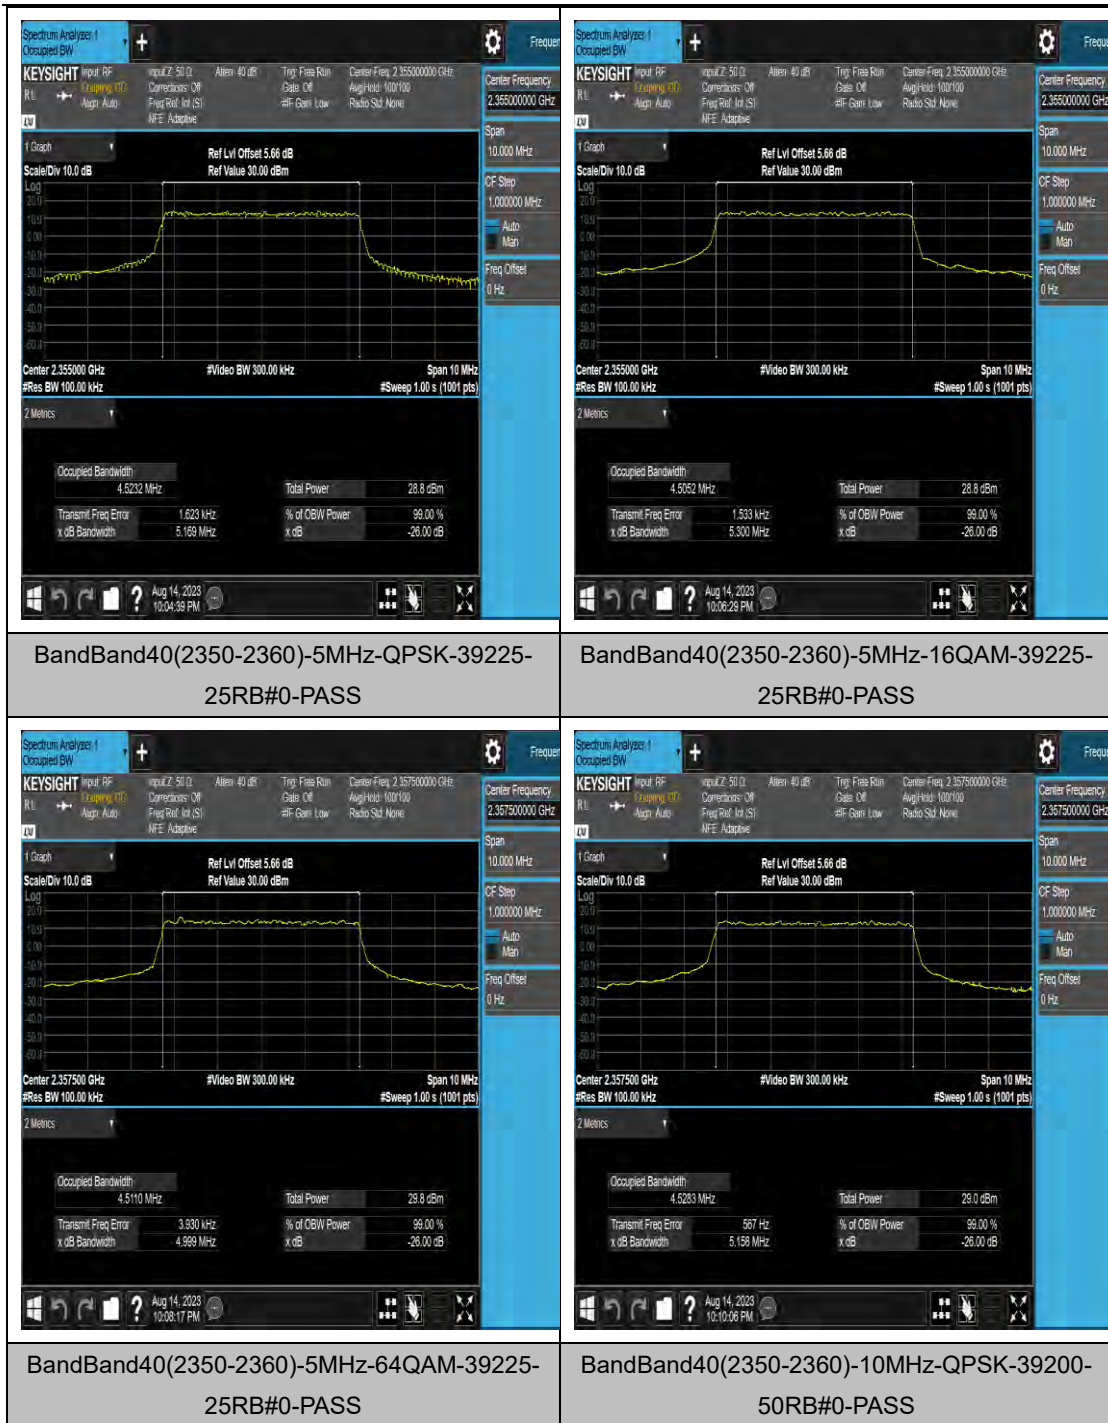

LTE Band 30 Test Graphs

Band30-10MHz-16QAM-27710-50RB#0-PASS

Band30-10MHz-64QAM-27710-50RB#0-PASS

LTE Band 38 Test Graphs

LTE Band 40(2305-2315) Test Graphs

BandBand40(2305-2315)-10MHz-16QAM-38750-50RB#0-PASS

BandBand40(2305-2315)-10MHz-64QAM-38750-50RB#0-PASS

LTE Band 40(2350-2360) Test Graphs

BandBand40(2350-2360)-10MHz-16QAM-
39200-50RB#0-PASS

BandBand40(2350-2360)-10MHz-64QAM-
39200-50RB#0-PASS

LTE Band 41 Test Graphs