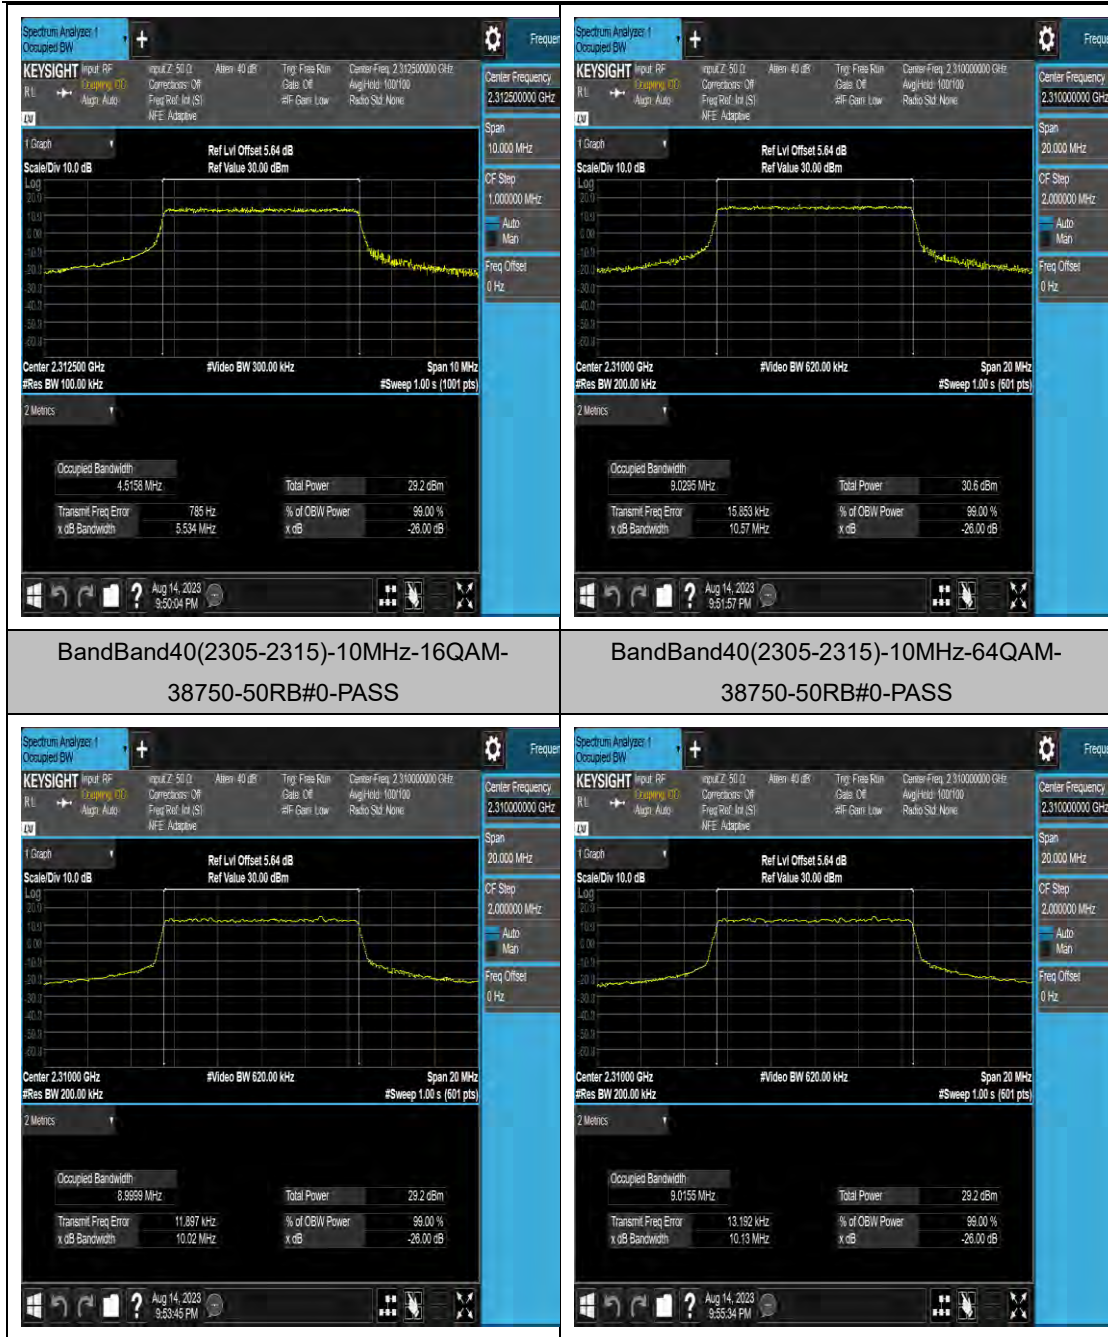

LTE Band 30 Test Graphs

Band30-10MHz-16QAM-27710-50RB#0-PASS

Band30-10MHz-64QAM-27710-50RB#0-PASS

LTE Band 38 Test Graphs

LTE Band 40(2305-2315) Test Graphs

BandBand40(2305-2315)-10MHz-16QAM-38750-50RB#0-PASS

BandBand40(2305-2315)-10MHz-64QAM-38750-50RB#0-PASS

LTE Band 40(2350-2360) Test Graphs

BandBand40(2350-2360)-10MHz-16QAM-
39200-50RB#0-PASS

BandBand40(2350-2360)-10MHz-64QAM-
39200-50RB#0-PASS

LTE Band 41 Test Graphs