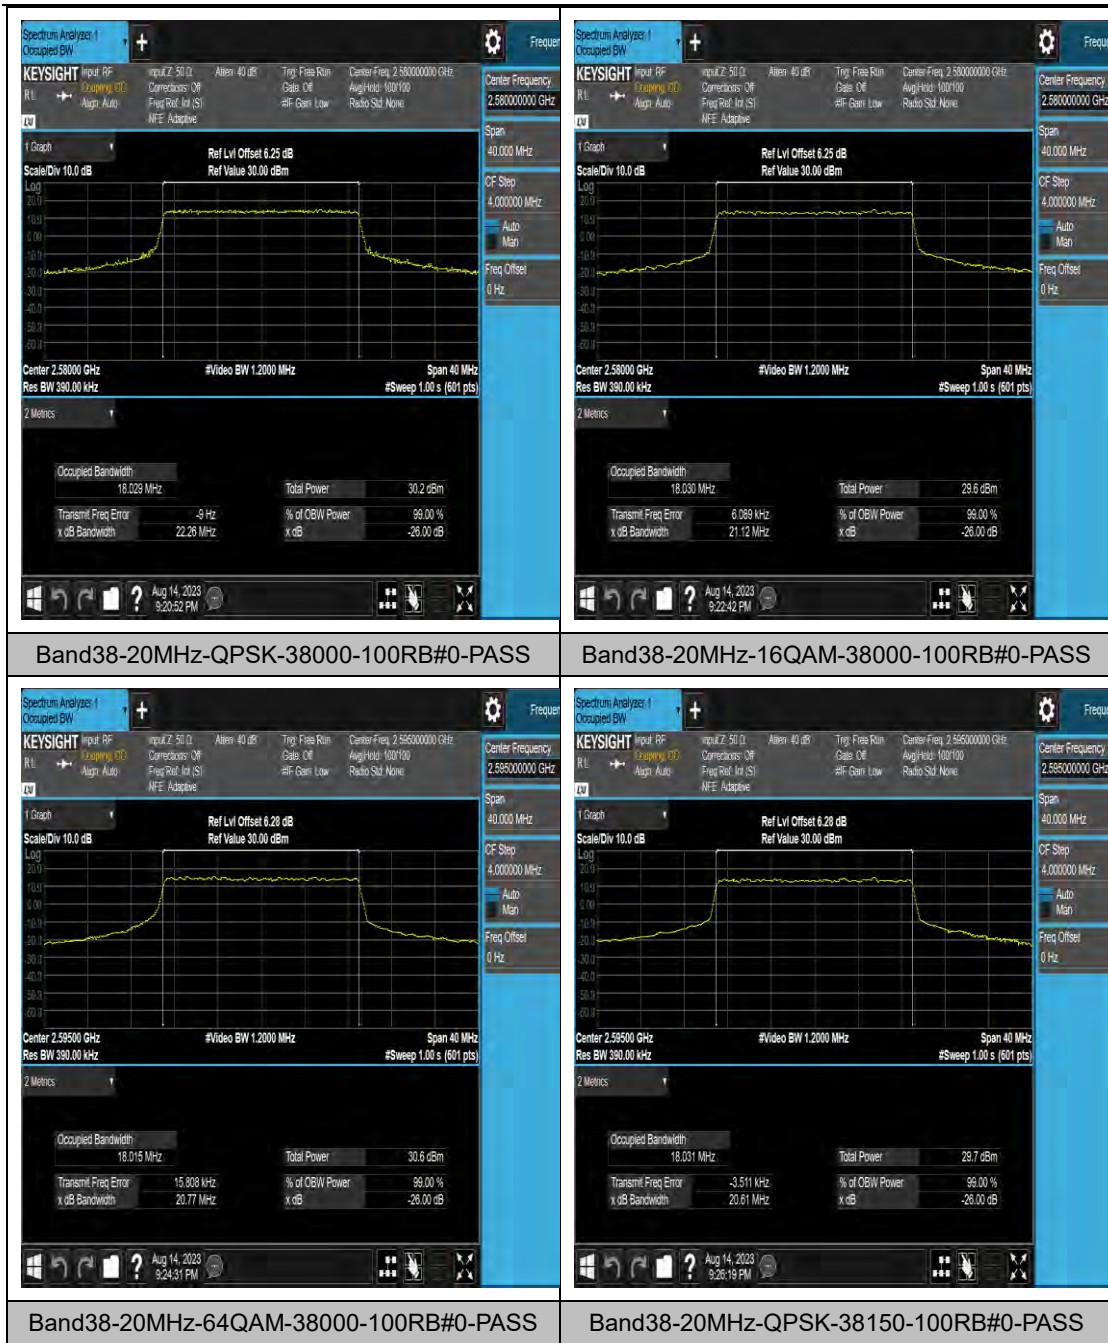

LTE Band 30 Test Graphs

Band30-10MHz-16QAM-27710-50RB#0-PASS

Band30-10MHz-64QAM-27710-50RB#0-PASS

LTE Band 38 Test Graphs

LTE Band 40(2305-2315) Test Graphs

BandBand40(2305-2315)-10MHz-16QAM-38750-50RB#0-PASS

BandBand40(2305-2315)-10MHz-64QAM-38750-50RB#0-PASS

LTE Band 40(2350-2360) Test Graphs

BandBand40(2350-2360)-10MHz-16QAM-
39200-50RB#0-PASS

BandBand40(2350-2360)-10MHz-64QAM-
39200-50RB#0-PASS

LTE Band 41 Test Graphs