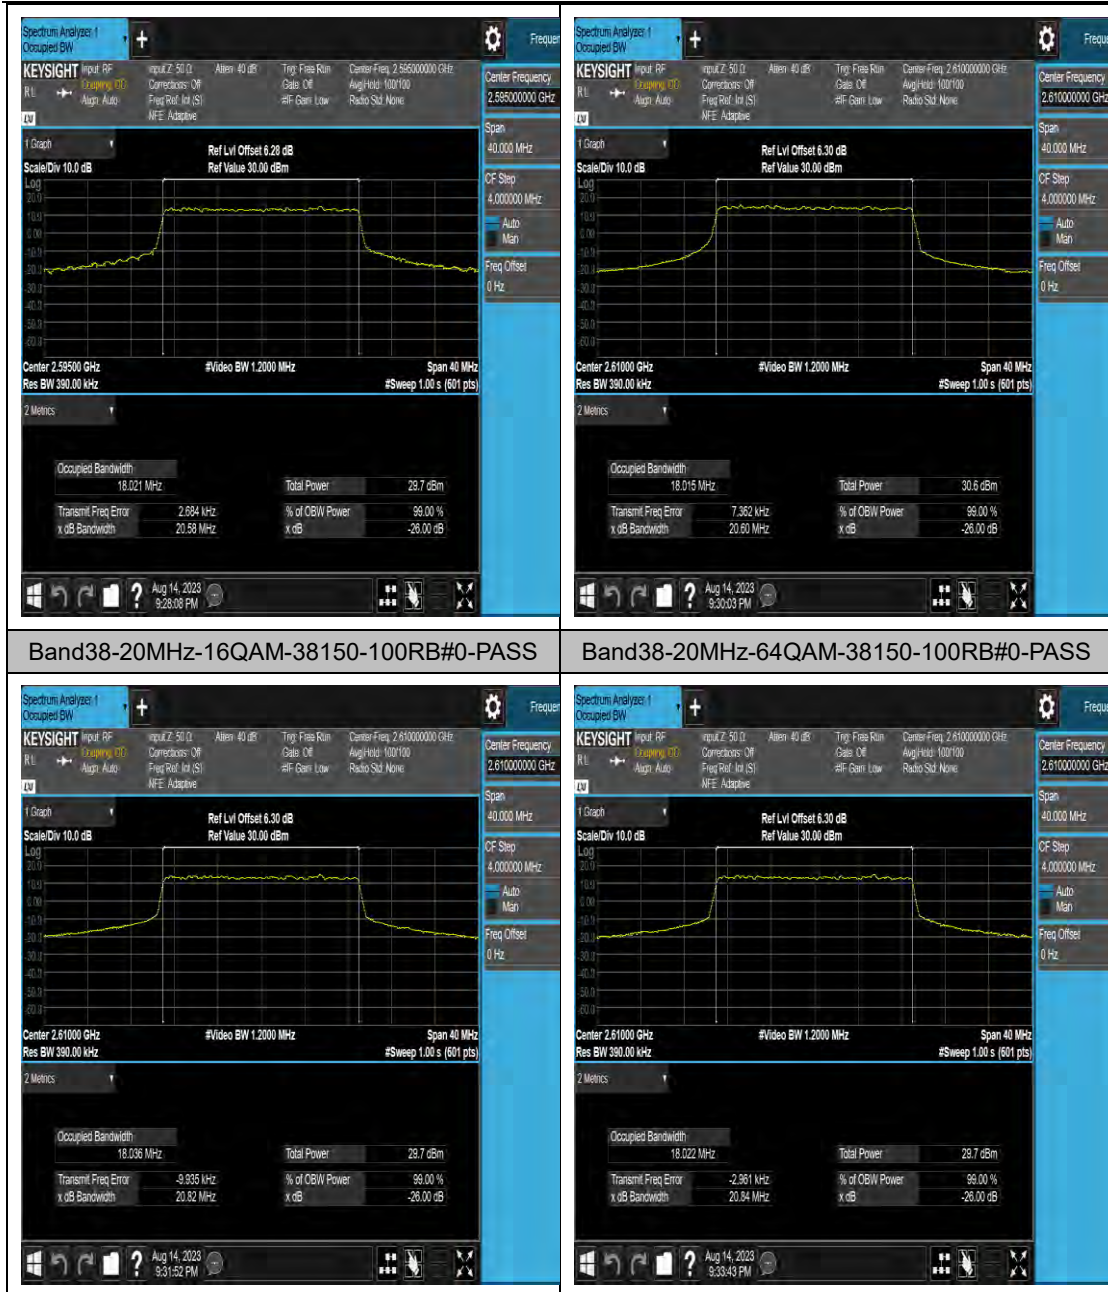

LTE Band 30 Test Graphs

Band30-10MHz-16QAM-27710-50RB#0-PASS

Band30-10MHz-64QAM-27710-50RB#0-PASS

LTE Band 38 Test Graphs

LTE Band 40(2305-2315) Test Graphs

BandBand40(2305-2315)-10MHz-16QAM-38750-50RB#0-PASS

BandBand40(2305-2315)-10MHz-64QAM-38750-50RB#0-PASS

LTE Band 40(2350-2360) Test Graphs

BandBand40(2350-2360)-10MHz-16QAM-
39200-50RB#0-PASS

BandBand40(2350-2360)-10MHz-64QAM-
39200-50RB#0-PASS

LTE Band 41 Test Graphs