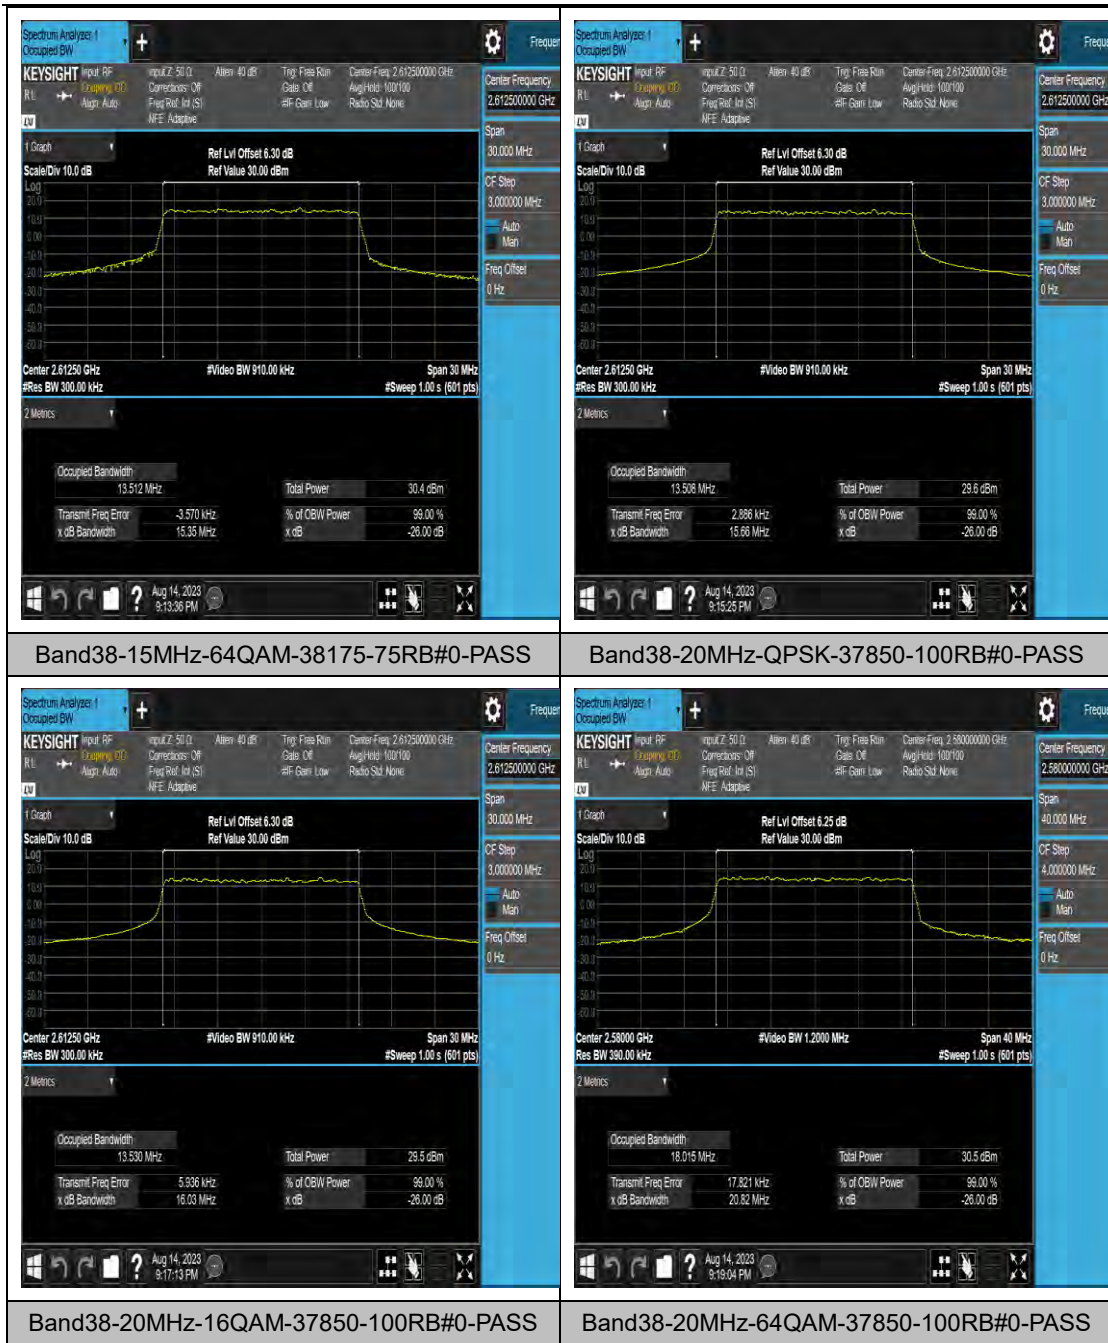

LTE Band 30 Test Graphs

Band30-10MHz-16QAM-27710-50RB#0-PASS

Band30-10MHz-64QAM-27710-50RB#0-PASS

LTE Band 38 Test Graphs

LTE Band 40(2305-2315) Test Graphs

BandBand40(2305-2315)-10MHz-16QAM-38750-50RB#0-PASS

BandBand40(2305-2315)-10MHz-64QAM-38750-50RB#0-PASS

LTE Band 40(2350-2360) Test Graphs

BandBand40(2350-2360)-10MHz-16QAM-
39200-50RB#0-PASS

BandBand40(2350-2360)-10MHz-64QAM-
39200-50RB#0-PASS

LTE Band 41 Test Graphs