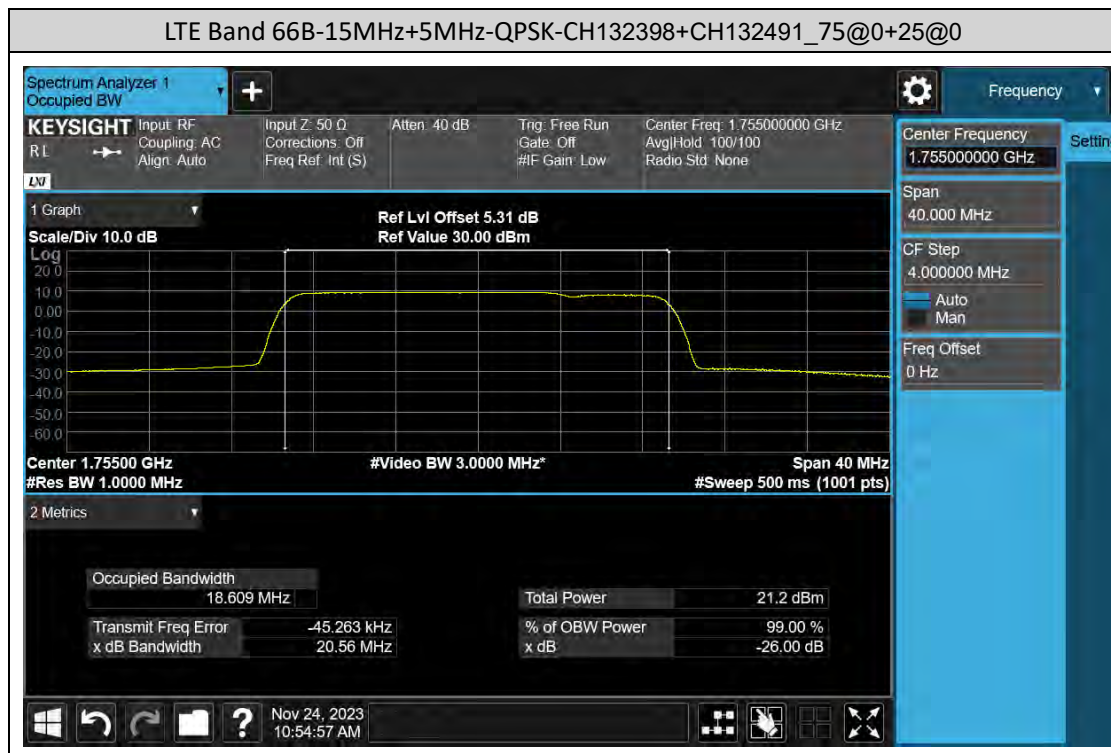

Appendix C. Test Results_LTE

B: 26dB Bandwidth and Occupied Bandwidth

Test Result

Band	Bandwidth (MHz)	Modulation	Channel	RB Configuration	Occupied Bandwidth (MHz)	26dB Bandwidth (MHz)	Verdict
Band7C	20+20	QPSK	20850+21048	100@0+100@0	37.437	39.88	PASS
Band7C	20+20	QPSK	21001+21199	100@0+100@0	37.466	39.90	PASS
Band7C	20+20	QPSK	21152+21350	100@0+100@0	37.503	39.91	PASS
Band38C	20+20	QPSK	37850+38048	100@0+100@0	37.676	40.02	PASS
Band38C	20+20	QPSK	37901+38099	100@0+100@0	37.681	40.02	PASS
Band38C	20+20	QPSK	37952+38150	100@0+100@0	37.713	40.03	PASS
Band41C	20+20	QPSK	39750+39948	100@0+100@0	37.685	40.03	PASS
Band41C	20+20	QPSK	40521+40719	100@0+100@0	37.666	40.01	PASS
Band41C	20+20	QPSK	41292+41490	100@0+100@0	37.659	40.01	PASS
Band66B	15+5	QPSK	132047+132140	75@0+25@0	18.607	20.56	PASS
Band66B	15+5	QPSK	132398+132491	75@0+25@0	18.609	20.56	PASS
Band66B	15+5	QPSK	132549+132642	75@0+25@0	18.685	20.58	PASS
Band66C	20+20	QPSK	132072+132270	100@0+100@0	37.546	39.91	PASS
Band66C	20+20	QPSK	132323+132521	100@0+100@0	37.420	39.88	PASS
Band66C	20+20	QPSK	132374+132572	100@0+100@0	37.458	39.89	PASS

LTE Band 7C Test Graphs

LTE Band 38C Test Graphs

LTE Band 41C Test Graphs

LTE Band 66B Test Graphs

LTE Band 66C Test Graphs