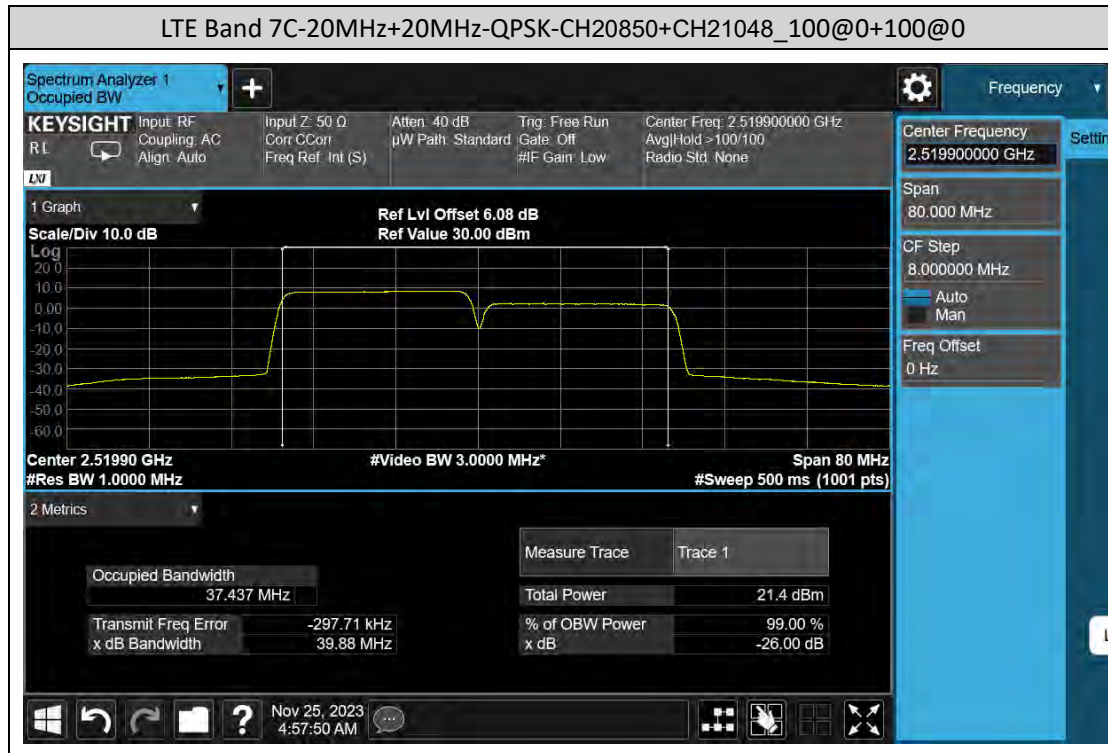

Appendix C. Test Results_LTE

B: 26dB Bandwidth and Occupied Bandwidth

Test Result

Band	Bandwidth (MHz)	Modulation	Channel	RB Configuration	Occupied Bandwidth (MHz)	26dB Bandwidth (MHz)	Verdict
Band7C	20+20	QPSK	20850+21048	100@0+100@0	37.437	39.88	PASS
Band7C	20+20	QPSK	21001+21199	100@0+100@0	37.466	39.90	PASS
Band7C	20+20	QPSK	21152+21350	100@0+100@0	37.503	39.91	PASS
Band38C	20+20	QPSK	37850+38048	100@0+100@0	37.676	40.02	PASS
Band38C	20+20	QPSK	37901+38099	100@0+100@0	37.681	40.02	PASS
Band38C	20+20	QPSK	37952+38150	100@0+100@0	37.713	40.03	PASS
Band41C	20+20	QPSK	39750+39948	100@0+100@0	37.685	40.03	PASS
Band41C	20+20	QPSK	40521+40719	100@0+100@0	37.666	40.01	PASS
Band41C	20+20	QPSK	41292+41490	100@0+100@0	37.659	40.01	PASS
Band66B	15+5	QPSK	132047+132140	75@0+25@0	18.607	20.56	PASS
Band66B	15+5	QPSK	132398+132491	75@0+25@0	18.609	20.56	PASS
Band66B	15+5	QPSK	132549+132642	75@0+25@0	18.685	20.58	PASS
Band66C	20+20	QPSK	132072+132270	100@0+100@0	37.546	39.91	PASS
Band66C	20+20	QPSK	132323+132521	100@0+100@0	37.420	39.88	PASS
Band66C	20+20	QPSK	132374+132572	100@0+100@0	37.458	39.89	PASS

LTE Band 7C Test Graphs

LTE Band 38C Test Graphs

LTE Band 41C Test Graphs

LTE Band 66B Test Graphs

LTE Band 66C Test Graphs