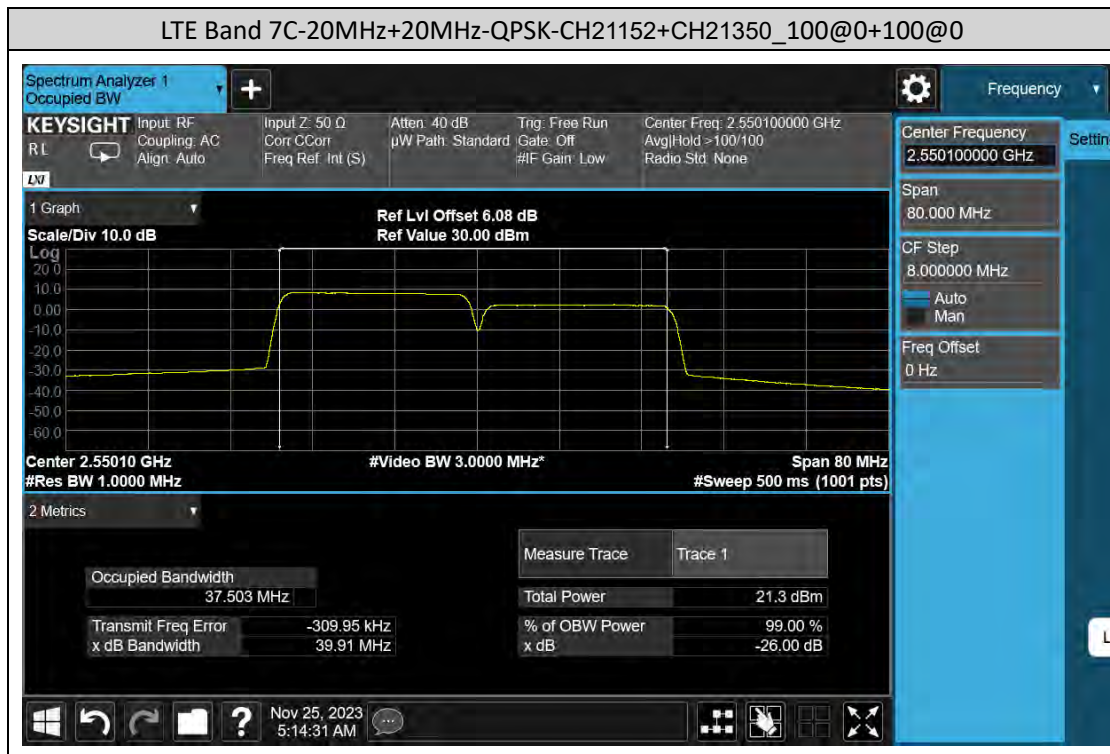

Appendix C. Test Results_LTE

B: 26dB Bandwidth and Occupied Bandwidth

Test Result

Band	Bandwidth (MHz)	Modulation	Channel	RB Configuration	Occupied Bandwidth (MHz)	26dB Bandwidth (MHz)	Verdict
Band7C	20+20	QPSK	20850+21048	100@0+100@0	37.437	39.88	PASS
Band7C	20+20	QPSK	21001+21199	100@0+100@0	37.466	39.90	PASS
Band7C	20+20	QPSK	21152+21350	100@0+100@0	37.503	39.91	PASS
Band38C	20+20	QPSK	37850+38048	100@0+100@0	37.676	40.02	PASS
Band38C	20+20	QPSK	37901+38099	100@0+100@0	37.681	40.02	PASS
Band38C	20+20	QPSK	37952+38150	100@0+100@0	37.713	40.03	PASS
Band41C	20+20	QPSK	39750+39948	100@0+100@0	37.685	40.03	PASS
Band41C	20+20	QPSK	40521+40719	100@0+100@0	37.666	40.01	PASS
Band41C	20+20	QPSK	41292+41490	100@0+100@0	37.659	40.01	PASS
Band66B	15+5	QPSK	132047+132140	75@0+25@0	18.607	20.56	PASS
Band66B	15+5	QPSK	132398+132491	75@0+25@0	18.609	20.56	PASS
Band66B	15+5	QPSK	132549+132642	75@0+25@0	18.685	20.58	PASS
Band66C	20+20	QPSK	132072+132270	100@0+100@0	37.546	39.91	PASS
Band66C	20+20	QPSK	132323+132521	100@0+100@0	37.420	39.88	PASS
Band66C	20+20	QPSK	132374+132572	100@0+100@0	37.458	39.89	PASS

LTE Band 7C Test Graphs

LTE Band 38C Test Graphs

LTE Band 41C Test Graphs

LTE Band 66B Test Graphs

LTE Band 66C Test Graphs