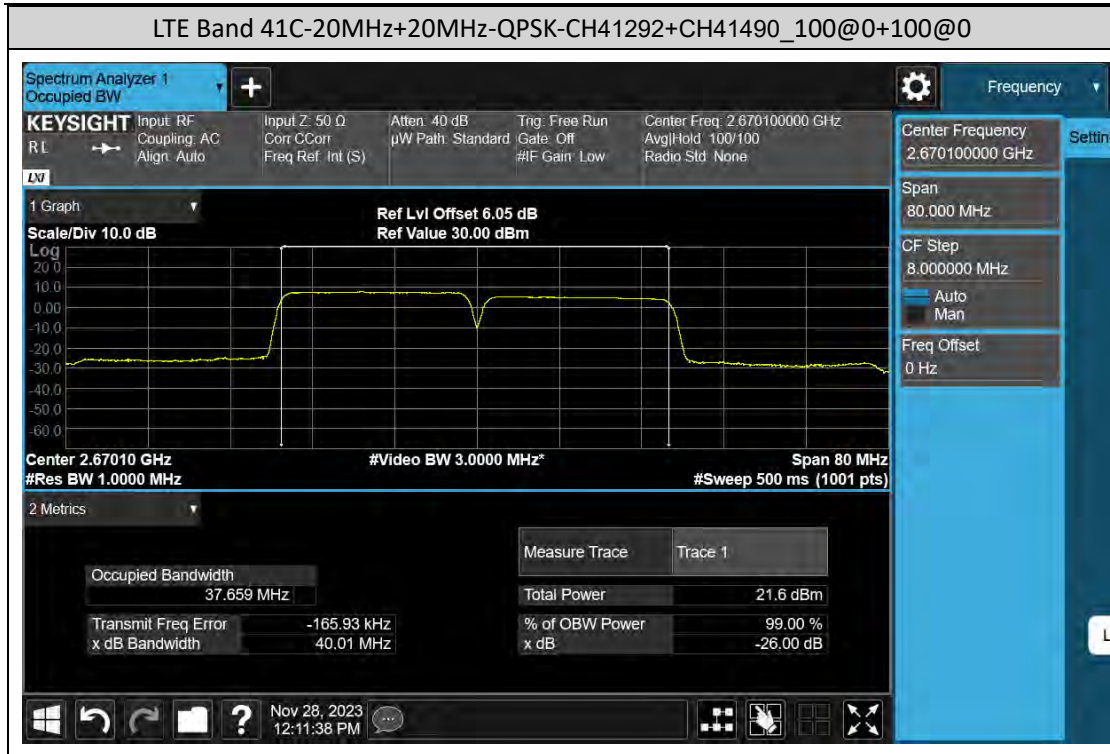

Appendix C. Test Results_LTE

B: 26dB Bandwidth and Occupied Bandwidth

Test Result

Band	Bandwidth (MHz)	Modulation	Channel	RB Configuration	Occupied Bandwidth (MHz)	26dB Bandwidth (MHz)	Verdict
Band7C	20+20	QPSK	20850+21048	100@0+100@0	37.437	39.88	PASS
Band7C	20+20	QPSK	21001+21199	100@0+100@0	37.466	39.90	PASS
Band7C	20+20	QPSK	21152+21350	100@0+100@0	37.503	39.91	PASS
Band38C	20+20	QPSK	37850+38048	100@0+100@0	37.676	40.02	PASS
Band38C	20+20	QPSK	37901+38099	100@0+100@0	37.681	40.02	PASS
Band38C	20+20	QPSK	37952+38150	100@0+100@0	37.713	40.03	PASS
Band41C	20+20	QPSK	39750+39948	100@0+100@0	37.685	40.03	PASS
Band41C	20+20	QPSK	40521+40719	100@0+100@0	37.666	40.01	PASS
Band41C	20+20	QPSK	41292+41490	100@0+100@0	37.659	40.01	PASS
Band66B	15+5	QPSK	132047+132140	75@0+25@0	18.607	20.56	PASS
Band66B	15+5	QPSK	132398+132491	75@0+25@0	18.609	20.56	PASS
Band66B	15+5	QPSK	132549+132642	75@0+25@0	18.685	20.58	PASS
Band66C	20+20	QPSK	132072+132270	100@0+100@0	37.546	39.91	PASS
Band66C	20+20	QPSK	132323+132521	100@0+100@0	37.420	39.88	PASS
Band66C	20+20	QPSK	132374+132572	100@0+100@0	37.458	39.89	PASS

LTE Band 7C Test Graphs

LTE Band 38C Test Graphs

LTE Band 41C Test Graphs

LTE Band 66B Test Graphs

LTE Band 66C Test Graphs