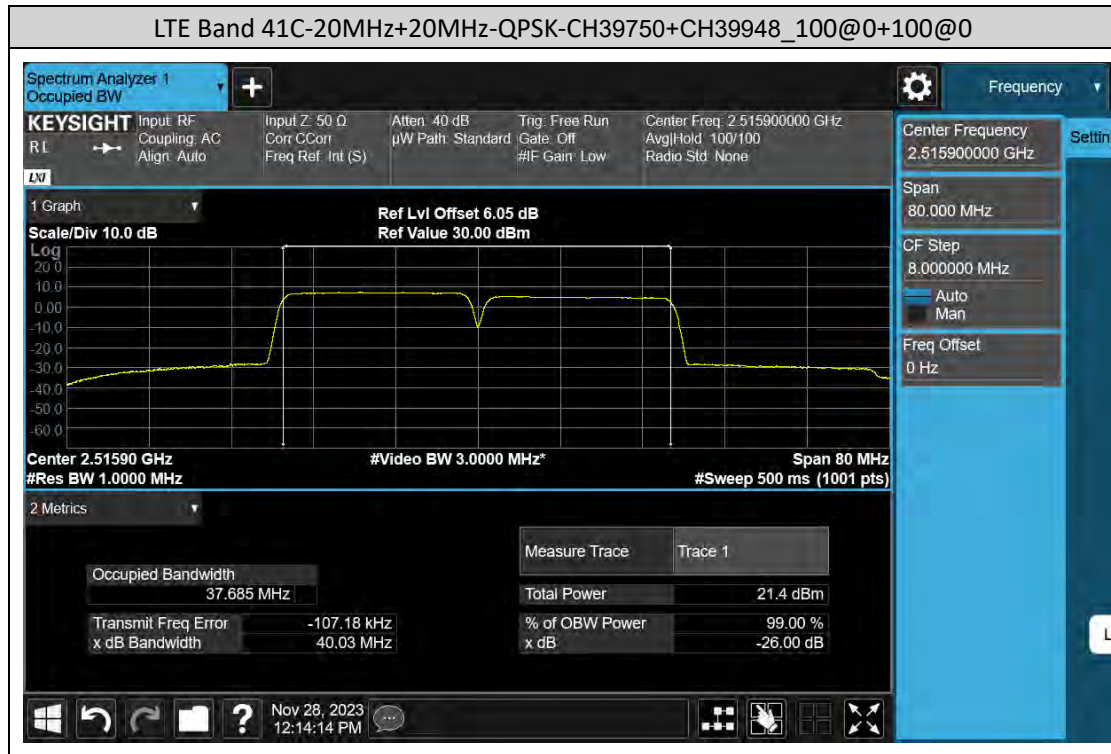

Appendix C. Test Results_LTE

B: 26dB Bandwidth and Occupied Bandwidth

Test Result

Band	Bandwidth (MHz)	Modulation	Channel	RB Configuration	Occupied Bandwidth (MHz)	26dB Bandwidth (MHz)	Verdict
Band7C	20+20	QPSK	20850+21048	100@0+100@0	37.437	39.88	PASS
Band7C	20+20	QPSK	21001+21199	100@0+100@0	37.466	39.90	PASS
Band7C	20+20	QPSK	21152+21350	100@0+100@0	37.503	39.91	PASS
Band38C	20+20	QPSK	37850+38048	100@0+100@0	37.676	40.02	PASS
Band38C	20+20	QPSK	37901+38099	100@0+100@0	37.681	40.02	PASS
Band38C	20+20	QPSK	37952+38150	100@0+100@0	37.713	40.03	PASS
Band41C	20+20	QPSK	39750+39948	100@0+100@0	37.685	40.03	PASS
Band41C	20+20	QPSK	40521+40719	100@0+100@0	37.666	40.01	PASS
Band41C	20+20	QPSK	41292+41490	100@0+100@0	37.659	40.01	PASS
Band66B	15+5	QPSK	132047+132140	75@0+25@0	18.607	20.56	PASS
Band66B	15+5	QPSK	132398+132491	75@0+25@0	18.609	20.56	PASS
Band66B	15+5	QPSK	132549+132642	75@0+25@0	18.685	20.58	PASS
Band66C	20+20	QPSK	132072+132270	100@0+100@0	37.546	39.91	PASS
Band66C	20+20	QPSK	132323+132521	100@0+100@0	37.420	39.88	PASS
Band66C	20+20	QPSK	132374+132572	100@0+100@0	37.458	39.89	PASS

LTE Band 7C Test Graphs

LTE Band 38C Test Graphs

LTE Band 41C Test Graphs

LTE Band 66B Test Graphs

LTE Band 66C Test Graphs