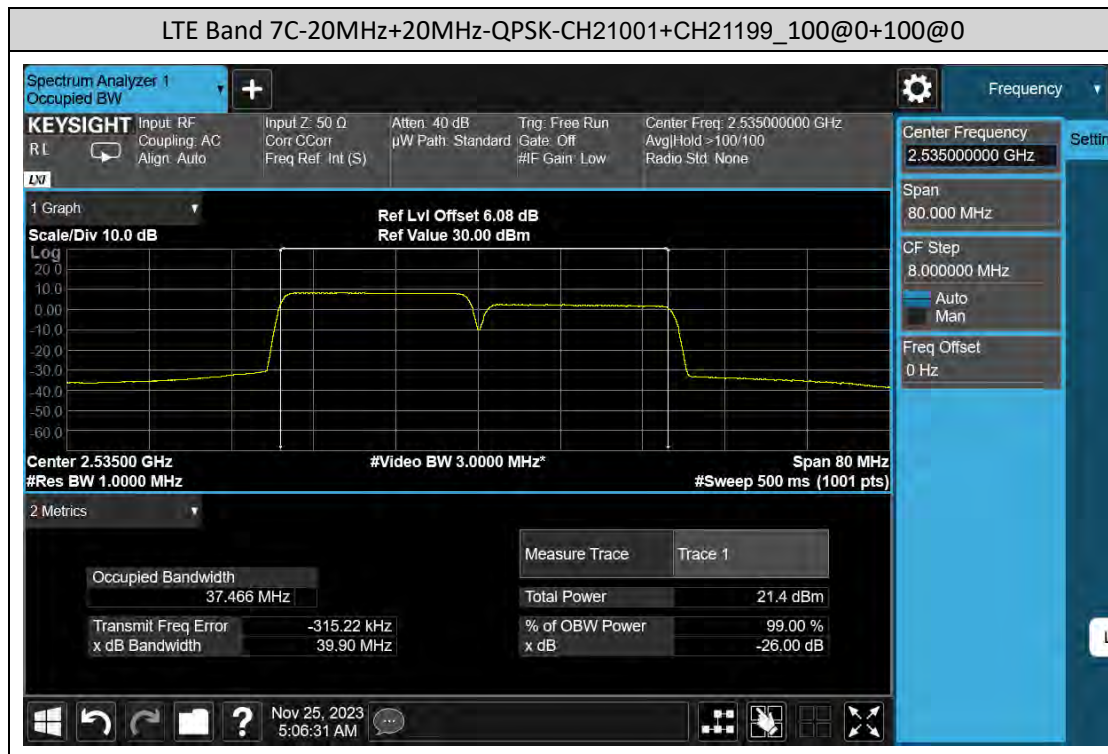

Appendix C. Test Results_LTE

B: 26dB Bandwidth and Occupied Bandwidth

Test Result

Band	Bandwidth (MHz)	Modulation	Channel	RB Configuration	Occupied Bandwidth (MHz)	26dB Bandwidth (MHz)	Verdict
Band7C	20+20	QPSK	20850+21048	100@0+100@0	37.437	39.88	PASS
Band7C	20+20	QPSK	21001+21199	100@0+100@0	37.466	39.90	PASS
Band7C	20+20	QPSK	21152+21350	100@0+100@0	37.503	39.91	PASS
Band38C	20+20	QPSK	37850+38048	100@0+100@0	37.676	40.02	PASS
Band38C	20+20	QPSK	37901+38099	100@0+100@0	37.681	40.02	PASS
Band38C	20+20	QPSK	37952+38150	100@0+100@0	37.713	40.03	PASS
Band41C	20+20	QPSK	39750+39948	100@0+100@0	37.685	40.03	PASS
Band41C	20+20	QPSK	40521+40719	100@0+100@0	37.666	40.01	PASS
Band41C	20+20	QPSK	41292+41490	100@0+100@0	37.659	40.01	PASS
Band66B	15+5	QPSK	132047+132140	75@0+25@0	18.607	20.56	PASS
Band66B	15+5	QPSK	132398+132491	75@0+25@0	18.609	20.56	PASS
Band66B	15+5	QPSK	132549+132642	75@0+25@0	18.685	20.58	PASS
Band66C	20+20	QPSK	132072+132270	100@0+100@0	37.546	39.91	PASS
Band66C	20+20	QPSK	132323+132521	100@0+100@0	37.420	39.88	PASS
Band66C	20+20	QPSK	132374+132572	100@0+100@0	37.458	39.89	PASS

LTE Band 7C Test Graphs

LTE Band 38C Test Graphs

LTE Band 41C Test Graphs

LTE Band 66B Test Graphs

LTE Band 66C Test Graphs