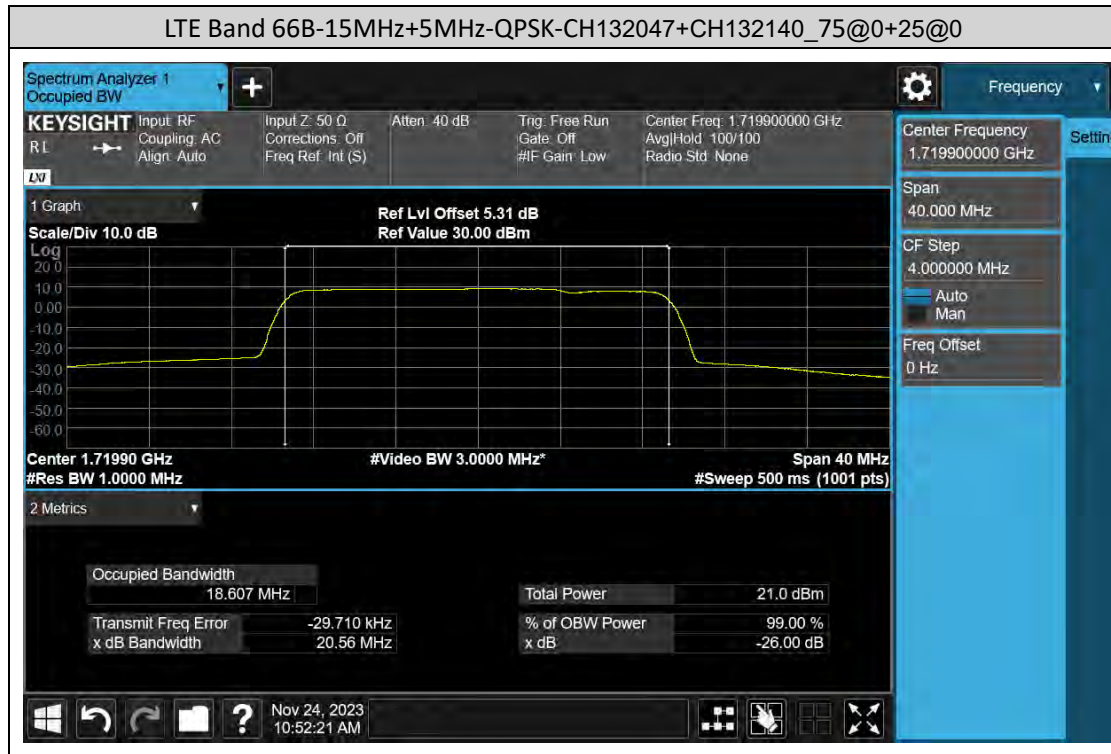

Appendix C. Test Results_LTE

B: 26dB Bandwidth and Occupied Bandwidth

Test Result

Band	Bandwidth (MHz)	Modulation	Channel	RB Configuration	Occupied Bandwidth (MHz)	26dB Bandwidth (MHz)	Verdict
Band7C	20+20	QPSK	20850+21048	100@0+100@0	37.437	39.88	PASS
Band7C	20+20	QPSK	21001+21199	100@0+100@0	37.466	39.90	PASS
Band7C	20+20	QPSK	21152+21350	100@0+100@0	37.503	39.91	PASS
Band38C	20+20	QPSK	37850+38048	100@0+100@0	37.676	40.02	PASS
Band38C	20+20	QPSK	37901+38099	100@0+100@0	37.681	40.02	PASS
Band38C	20+20	QPSK	37952+38150	100@0+100@0	37.713	40.03	PASS
Band41C	20+20	QPSK	39750+39948	100@0+100@0	37.685	40.03	PASS
Band41C	20+20	QPSK	40521+40719	100@0+100@0	37.666	40.01	PASS
Band41C	20+20	QPSK	41292+41490	100@0+100@0	37.659	40.01	PASS
Band66B	15+5	QPSK	132047+132140	75@0+25@0	18.607	20.56	PASS
Band66B	15+5	QPSK	132398+132491	75@0+25@0	18.609	20.56	PASS
Band66B	15+5	QPSK	132549+132642	75@0+25@0	18.685	20.58	PASS
Band66C	20+20	QPSK	132072+132270	100@0+100@0	37.546	39.91	PASS
Band66C	20+20	QPSK	132323+132521	100@0+100@0	37.420	39.88	PASS
Band66C	20+20	QPSK	132374+132572	100@0+100@0	37.458	39.89	PASS

LTE Band 7C Test Graphs

LTE Band 38C Test Graphs

LTE Band 41C Test Graphs

LTE Band 66B Test Graphs

LTE Band 66C Test Graphs