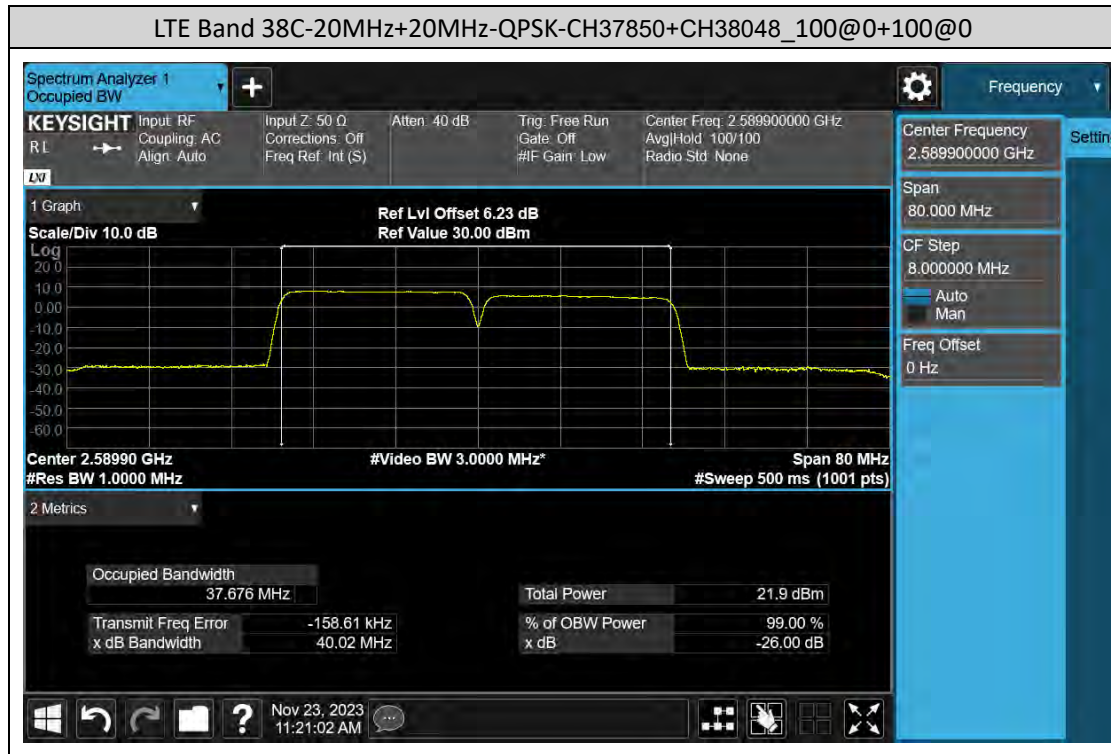

Appendix C. Test Results_LTE

B: 26dB Bandwidth and Occupied Bandwidth

Test Result

Band	Bandwidth (MHz)	Modulation	Channel	RB Configuration	Occupied Bandwidth (MHz)	26dB Bandwidth (MHz)	Verdict
Band7C	20+20	QPSK	20850+21048	100@0+100@0	37.437	39.88	PASS
Band7C	20+20	QPSK	21001+21199	100@0+100@0	37.466	39.90	PASS
Band7C	20+20	QPSK	21152+21350	100@0+100@0	37.503	39.91	PASS
Band38C	20+20	QPSK	37850+38048	100@0+100@0	37.676	40.02	PASS
Band38C	20+20	QPSK	37901+38099	100@0+100@0	37.681	40.02	PASS
Band38C	20+20	QPSK	37952+38150	100@0+100@0	37.713	40.03	PASS
Band41C	20+20	QPSK	39750+39948	100@0+100@0	37.685	40.03	PASS
Band41C	20+20	QPSK	40521+40719	100@0+100@0	37.666	40.01	PASS
Band41C	20+20	QPSK	41292+41490	100@0+100@0	37.659	40.01	PASS
Band66B	15+5	QPSK	132047+132140	75@0+25@0	18.607	20.56	PASS
Band66B	15+5	QPSK	132398+132491	75@0+25@0	18.609	20.56	PASS
Band66B	15+5	QPSK	132549+132642	75@0+25@0	18.685	20.58	PASS
Band66C	20+20	QPSK	132072+132270	100@0+100@0	37.546	39.91	PASS
Band66C	20+20	QPSK	132323+132521	100@0+100@0	37.420	39.88	PASS
Band66C	20+20	QPSK	132374+132572	100@0+100@0	37.458	39.89	PASS

LTE Band 7C Test Graphs

LTE Band 38C Test Graphs

LTE Band 41C Test Graphs

LTE Band 66B Test Graphs

LTE Band 66C Test Graphs