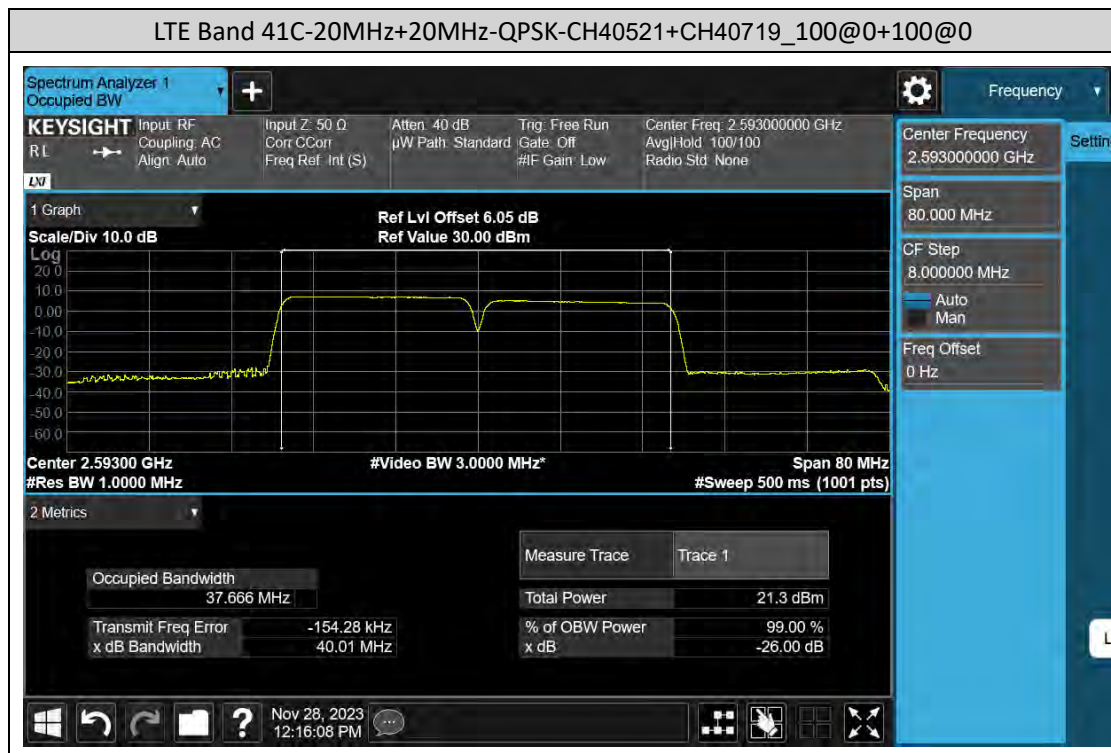

Appendix C. Test Results_LTE

B: 26dB Bandwidth and Occupied Bandwidth

Test Result

Band	Bandwidth (MHz)	Modulation	Channel	RB Configuration	Occupied Bandwidth (MHz)	26dB Bandwidth (MHz)	Verdict
Band7C	20+20	QPSK	20850+21048	100@0+100@0	37.437	39.88	PASS
Band7C	20+20	QPSK	21001+21199	100@0+100@0	37.466	39.90	PASS
Band7C	20+20	QPSK	21152+21350	100@0+100@0	37.503	39.91	PASS
Band38C	20+20	QPSK	37850+38048	100@0+100@0	37.676	40.02	PASS
Band38C	20+20	QPSK	37901+38099	100@0+100@0	37.681	40.02	PASS
Band38C	20+20	QPSK	37952+38150	100@0+100@0	37.713	40.03	PASS
Band41C	20+20	QPSK	39750+39948	100@0+100@0	37.685	40.03	PASS
Band41C	20+20	QPSK	40521+40719	100@0+100@0	37.666	40.01	PASS
Band41C	20+20	QPSK	41292+41490	100@0+100@0	37.659	40.01	PASS
Band66B	15+5	QPSK	132047+132140	75@0+25@0	18.607	20.56	PASS
Band66B	15+5	QPSK	132398+132491	75@0+25@0	18.609	20.56	PASS
Band66B	15+5	QPSK	132549+132642	75@0+25@0	18.685	20.58	PASS
Band66C	20+20	QPSK	132072+132270	100@0+100@0	37.546	39.91	PASS
Band66C	20+20	QPSK	132323+132521	100@0+100@0	37.420	39.88	PASS
Band66C	20+20	QPSK	132374+132572	100@0+100@0	37.458	39.89	PASS

LTE Band 7C Test Graphs

LTE Band 38C Test Graphs

LTE Band 41C Test Graphs

LTE Band 66B Test Graphs

LTE Band 66C Test Graphs