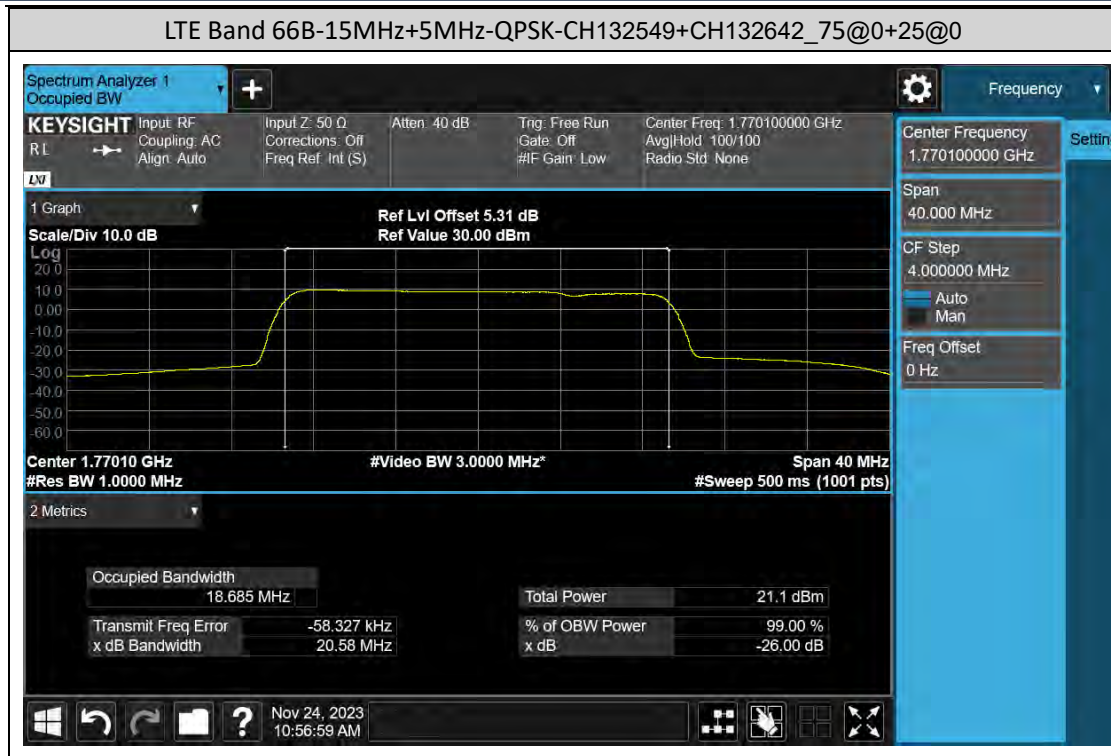

Appendix C. Test Results_LTE

B: 26dB Bandwidth and Occupied Bandwidth

Test Result

Band	Bandwidth (MHz)	Modulation	Channel	RB Configuration	Occupied Bandwidth (MHz)	26dB Bandwidth (MHz)	Verdict
Band7C	20+20	QPSK	20850+21048	100@0+100@0	37.437	39.88	PASS
Band7C	20+20	QPSK	21001+21199	100@0+100@0	37.466	39.90	PASS
Band7C	20+20	QPSK	21152+21350	100@0+100@0	37.503	39.91	PASS
Band38C	20+20	QPSK	37850+38048	100@0+100@0	37.676	40.02	PASS
Band38C	20+20	QPSK	37901+38099	100@0+100@0	37.681	40.02	PASS
Band38C	20+20	QPSK	37952+38150	100@0+100@0	37.713	40.03	PASS
Band41C	20+20	QPSK	39750+39948	100@0+100@0	37.685	40.03	PASS
Band41C	20+20	QPSK	40521+40719	100@0+100@0	37.666	40.01	PASS
Band41C	20+20	QPSK	41292+41490	100@0+100@0	37.659	40.01	PASS
Band66B	15+5	QPSK	132047+132140	75@0+25@0	18.607	20.56	PASS
Band66B	15+5	QPSK	132398+132491	75@0+25@0	18.609	20.56	PASS
Band66B	15+5	QPSK	132549+132642	75@0+25@0	18.685	20.58	PASS
Band66C	20+20	QPSK	132072+132270	100@0+100@0	37.546	39.91	PASS
Band66C	20+20	QPSK	132323+132521	100@0+100@0	37.420	39.88	PASS
Band66C	20+20	QPSK	132374+132572	100@0+100@0	37.458	39.89	PASS

LTE Band 7C Test Graphs

LTE Band 38C Test Graphs

LTE Band 41C Test Graphs

LTE Band 66B Test Graphs

LTE Band 66C Test Graphs