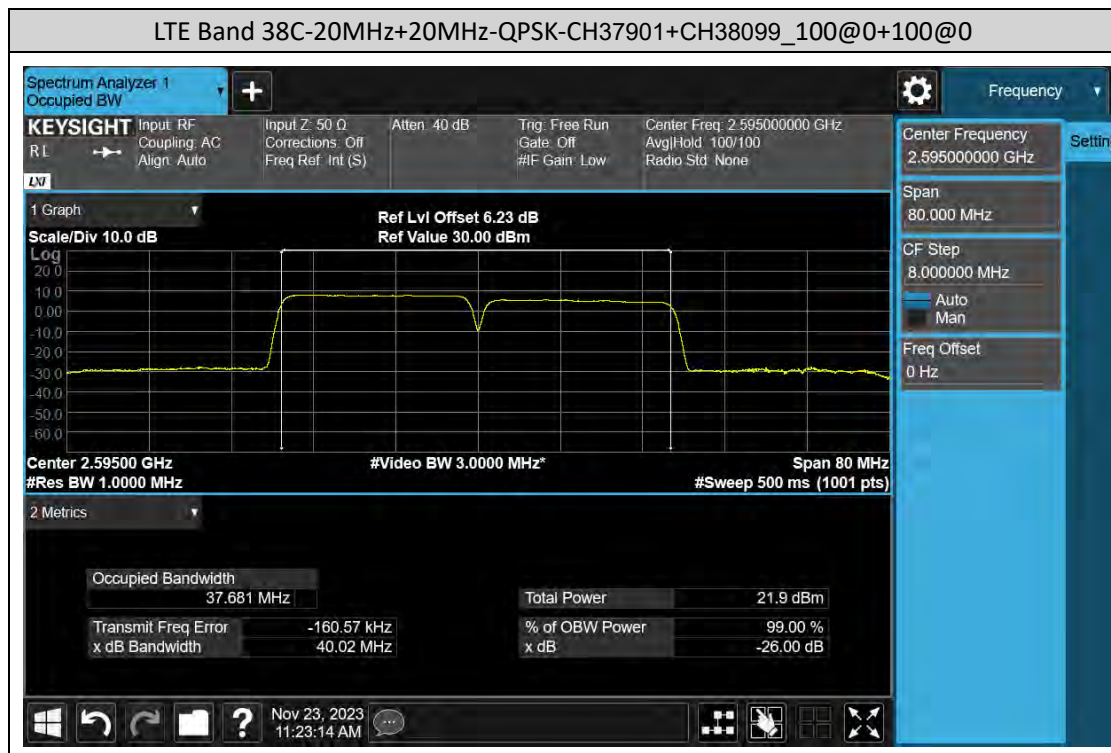

LTE Band 38C Test Graphs