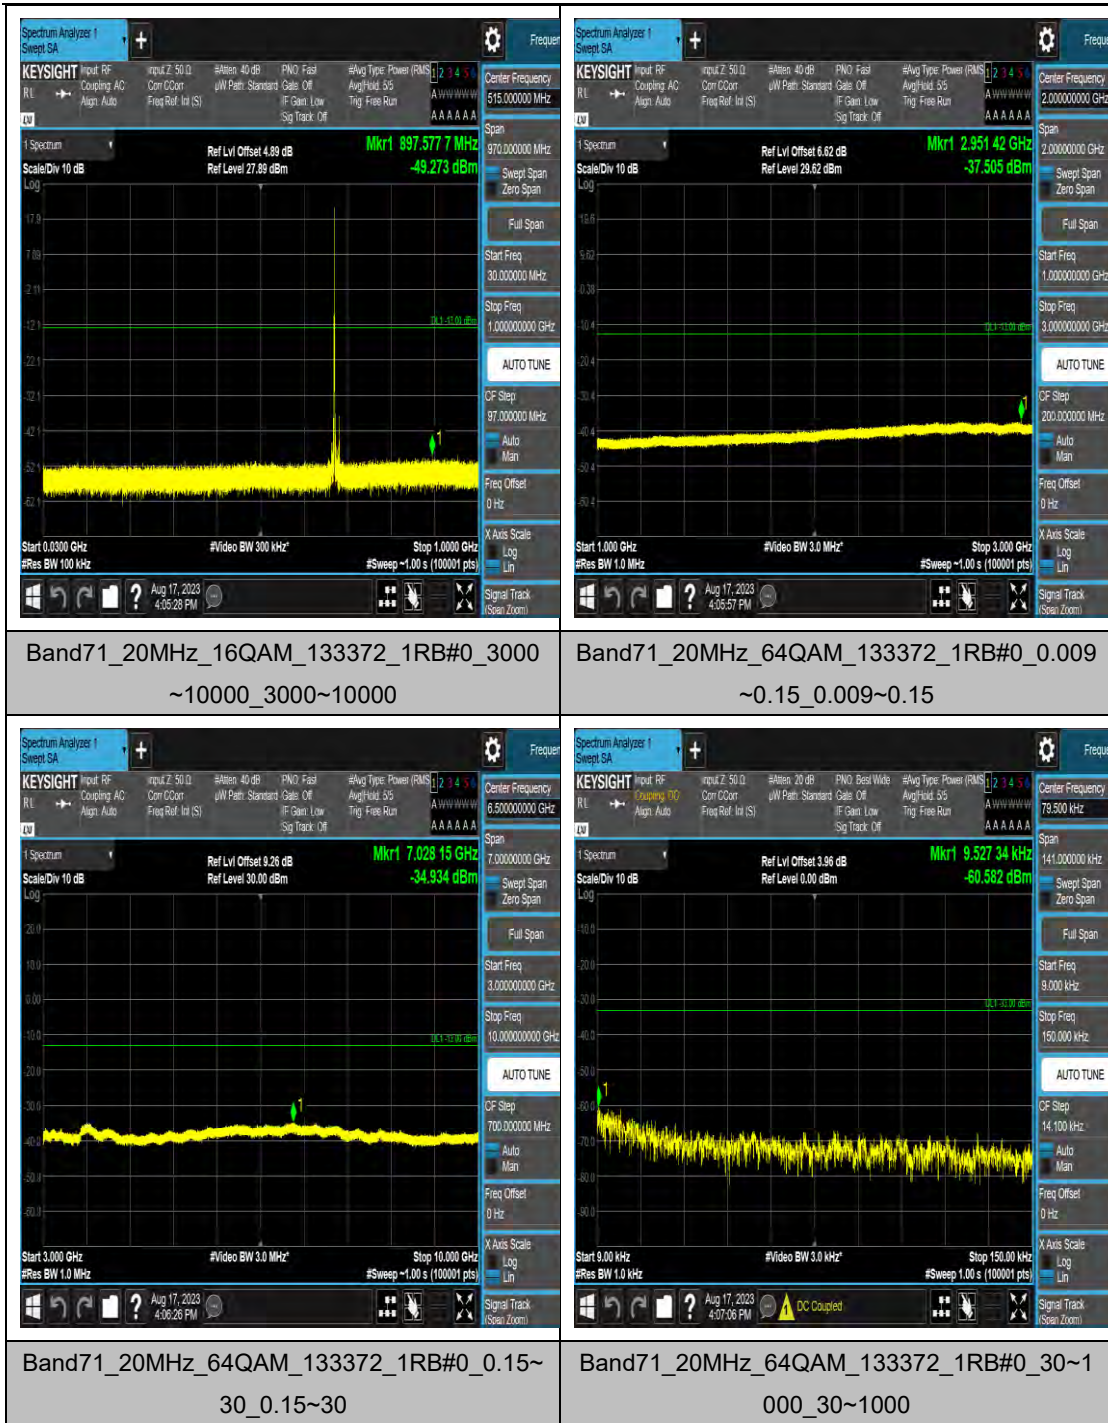

Band71_15MHz_64QAM_133297_1RB#0_1000
~3000_1000~3000

Band71_15MHz_64QAM_133297_1RB#0_3000
~10000_3000~10000

Band71_15MHz_QPSK_133397_1RB#0_0.009~
0.15_0.009~0.15

Band71_15MHz_QPSK_133397_1RB#0_0.15~3
0_0.15~30

Band71_20MHz_QPSK_133322_1RB#0_3000~10000_3000~10000

Band71_20MHz_16QAM_133322_1RB#0_0.009~0.15_0.009~0.15

Band71_20MHz_16QAM_133322_1RB#0_0.15~30_0.15~30

Band71_20MHz_16QAM_133322_1RB#0_30~1000_30~1000

Band71_20MHz_64QAM_133372_1RB#0_1000
~3000_1000~3000

Band71_20MHz_64QAM_133372_1RB#0_3000
~10000_3000~10000