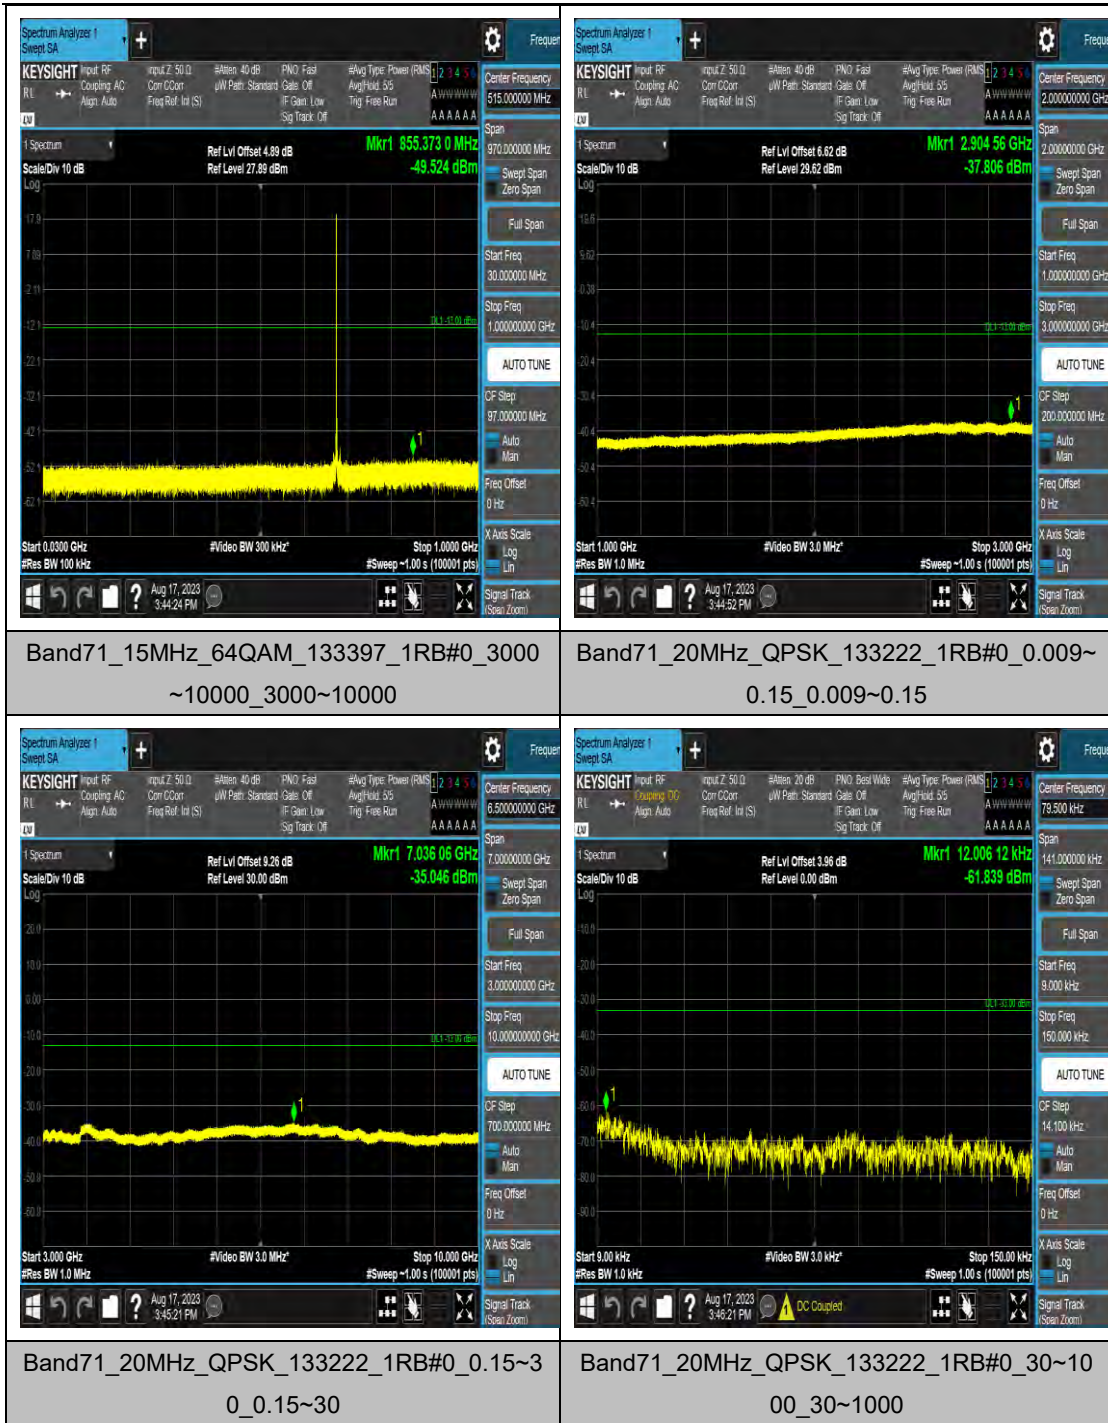

Band71_15MHz_64QAM_133297_1RB#0_1000
~3000_1000~3000

Band71_15MHz_64QAM_133297_1RB#0_3000
~10000_3000~10000

Band71_15MHz_QPSK_133397_1RB#0_0.009~
0.15_0.009~0.15

Band71_15MHz_QPSK_133397_1RB#0_0.15~3
0_0.15~30

Band71_20MHz_QPSK_133322_1RB#0_3000~10000_3000~10000

Band71_20MHz_16QAM_133322_1RB#0_0.009~0.15_0.009~0.15

Band71_20MHz_16QAM_133322_1RB#0_0.15~30_0.15~30

Band71_20MHz_16QAM_133322_1RB#0_30~1000_30~1000

Band71_20MHz_64QAM_133372_1RB#0_1000
~3000_1000~3000