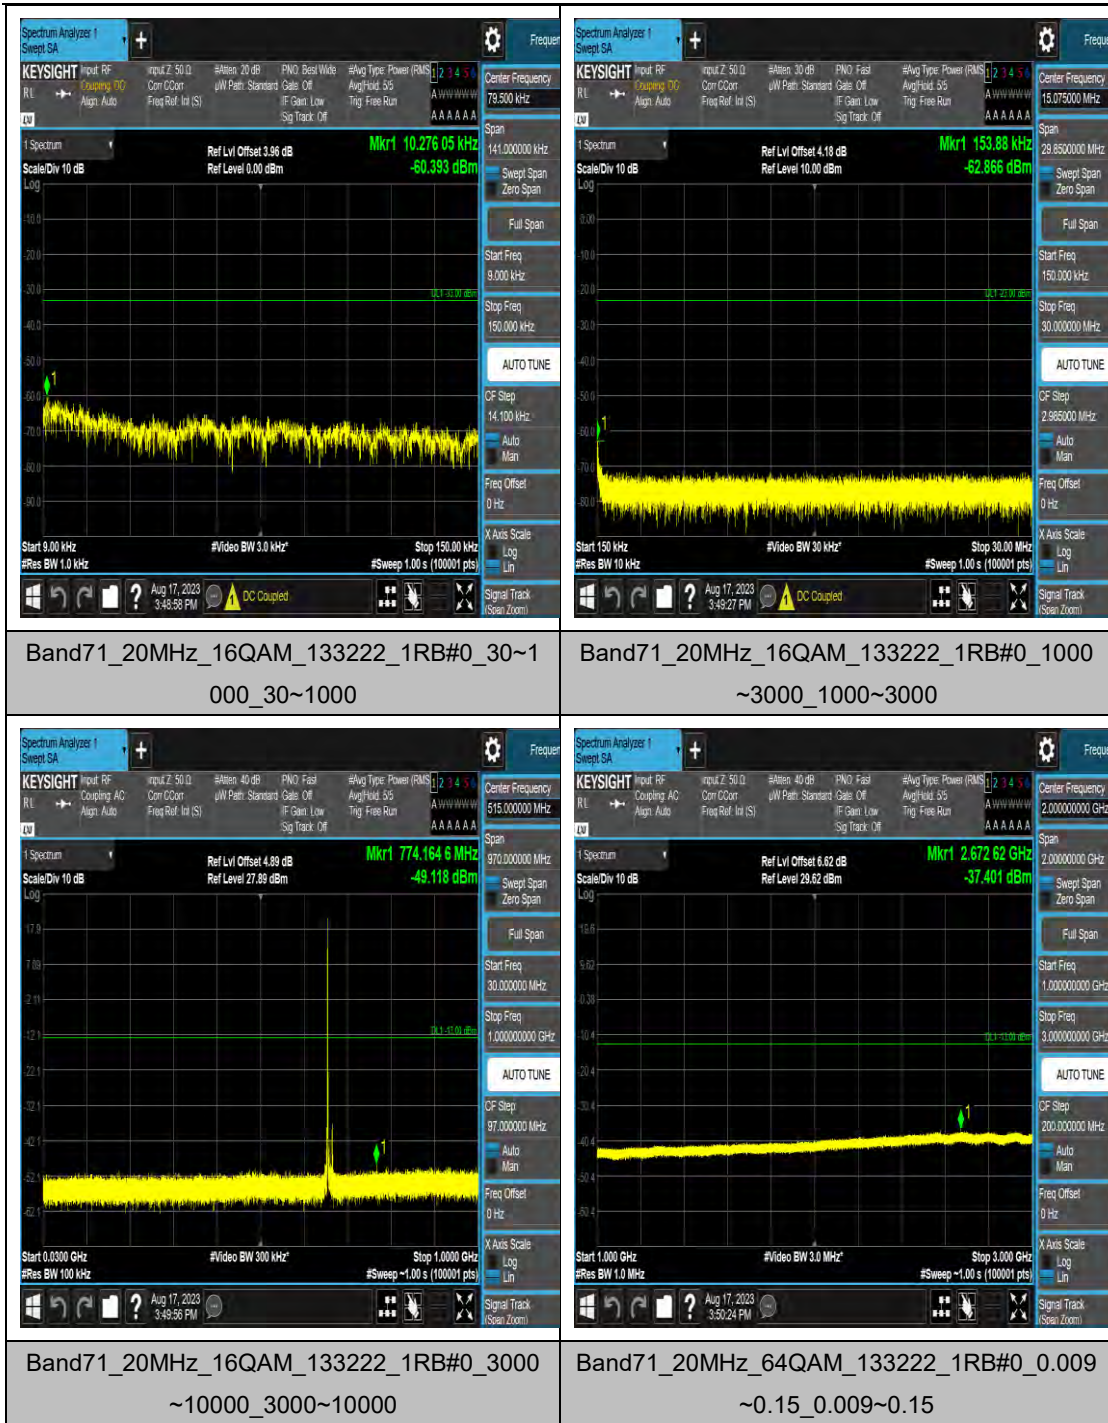

Band71_15MHz_64QAM_133297_1RB#0_1000
~3000_1000~3000

Band71_15MHz_64QAM_133297_1RB#0_3000
~10000_3000~10000

Band71_15MHz_QPSK_133397_1RB#0_0.009~
0.15_0.009~0.15

Band71_15MHz_QPSK_133397_1RB#0_0.15~3
0_0.15~30

Band71_20MHz_QPSK_133322_1RB#0_3000~10000_3000~10000

Band71_20MHz_16QAM_133322_1RB#0_0.009~0.15_0.009~0.15

Band71_20MHz_16QAM_133322_1RB#0_0.15~30_0.15~30

Band71_20MHz_16QAM_133322_1RB#0_30~1000_30~1000

Band71_20MHz_64QAM_133372_1RB#0_1000
~3000_1000~3000

Band71_20MHz_64QAM_133372_1RB#0_3000
~10000_3000~10000