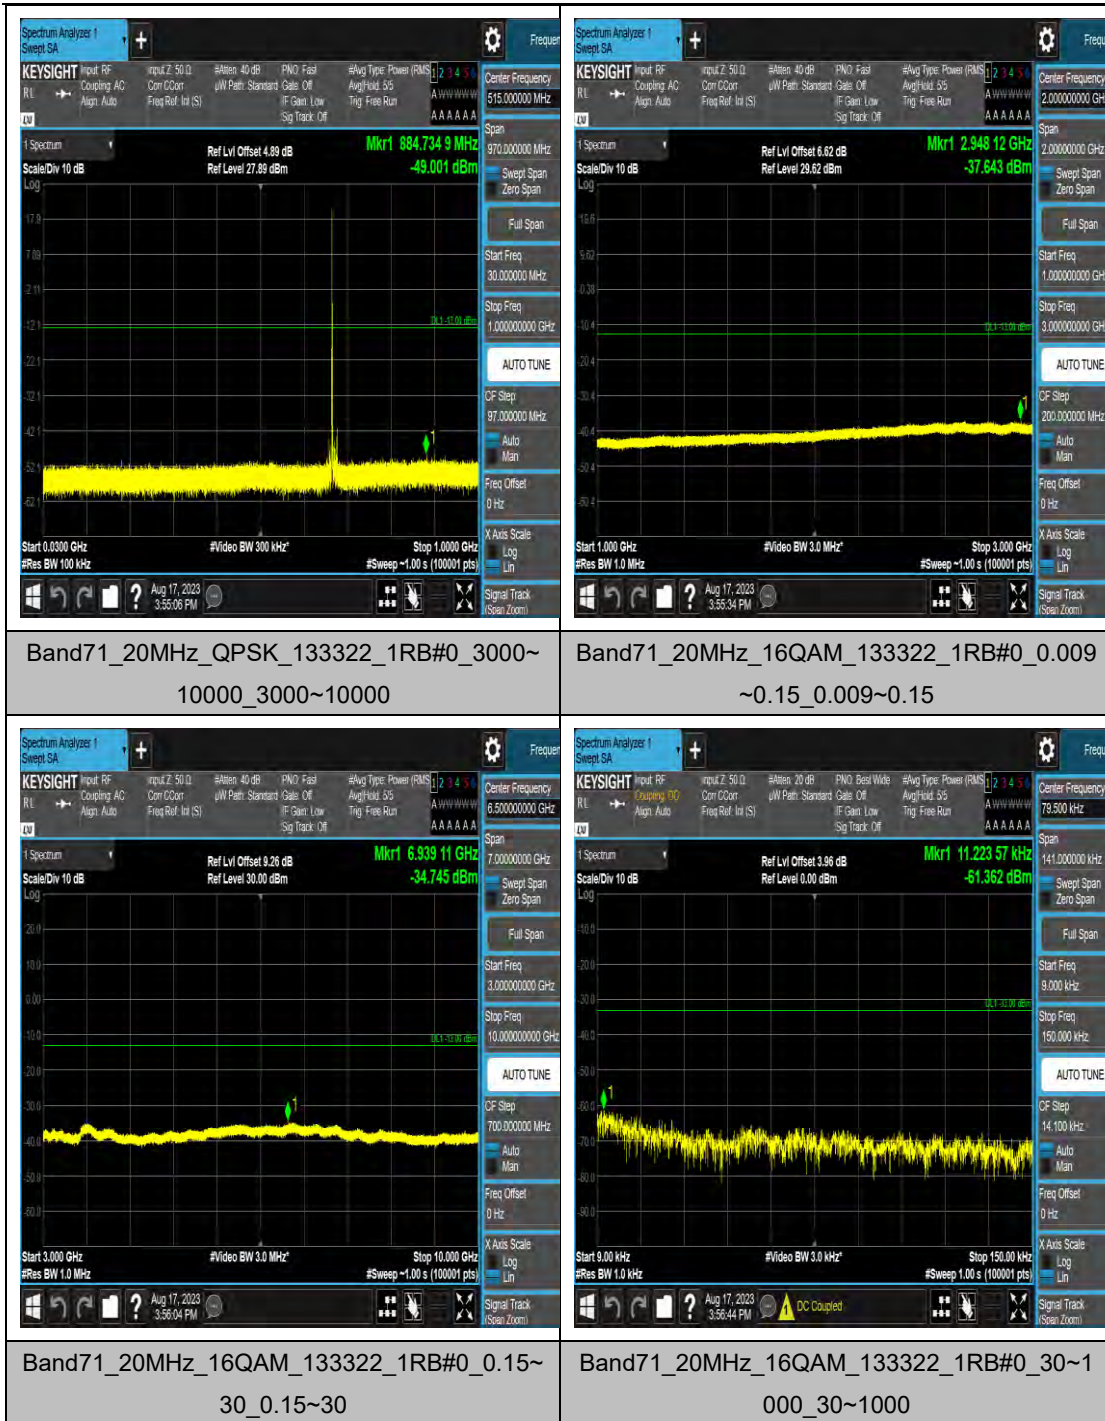

Band71_15MHz_64QAM_133297_1RB#0_1000
~3000_1000~3000

Band71_15MHz_64QAM_133297_1RB#0_3000
~10000_3000~10000

Band71_15MHz_QPSK_133397_1RB#0_0.009~
0.15_0.009~0.15

Band71_15MHz_QPSK_133397_1RB#0_0.15~3
0_0.15~30

Band71_20MHz_QPSK_133322_1RB#0_3000~10000_3000~10000

Band71_20MHz_16QAM_133322_1RB#0_0.009~0.15_0.009~0.15

Band71_20MHz_16QAM_133322_1RB#0_0.15~30_0.15~30

Band71_20MHz_16QAM_133322_1RB#0_30~1000_30~1000

Band71_20MHz_64QAM_133372_1RB#0_1000
~3000_1000~3000