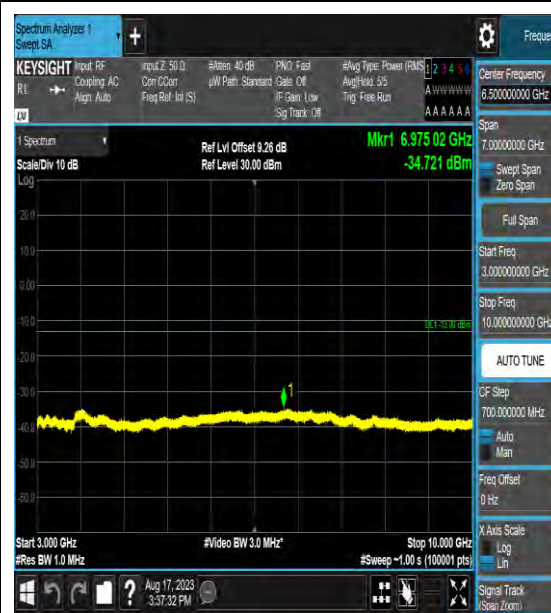

Band71_15MHz_64QAM_133297_1RB#0_1000
~3000_1000~3000

Band71_15MHz_64QAM_133297_1RB#0_3000
~10000_3000~10000

Band71_15MHz_QPSK_133397_1RB#0_0.009~
0.15_0.009~0.15

Band71_15MHz_QPSK_133397_1RB#0_0.15~3
0_0.15~30