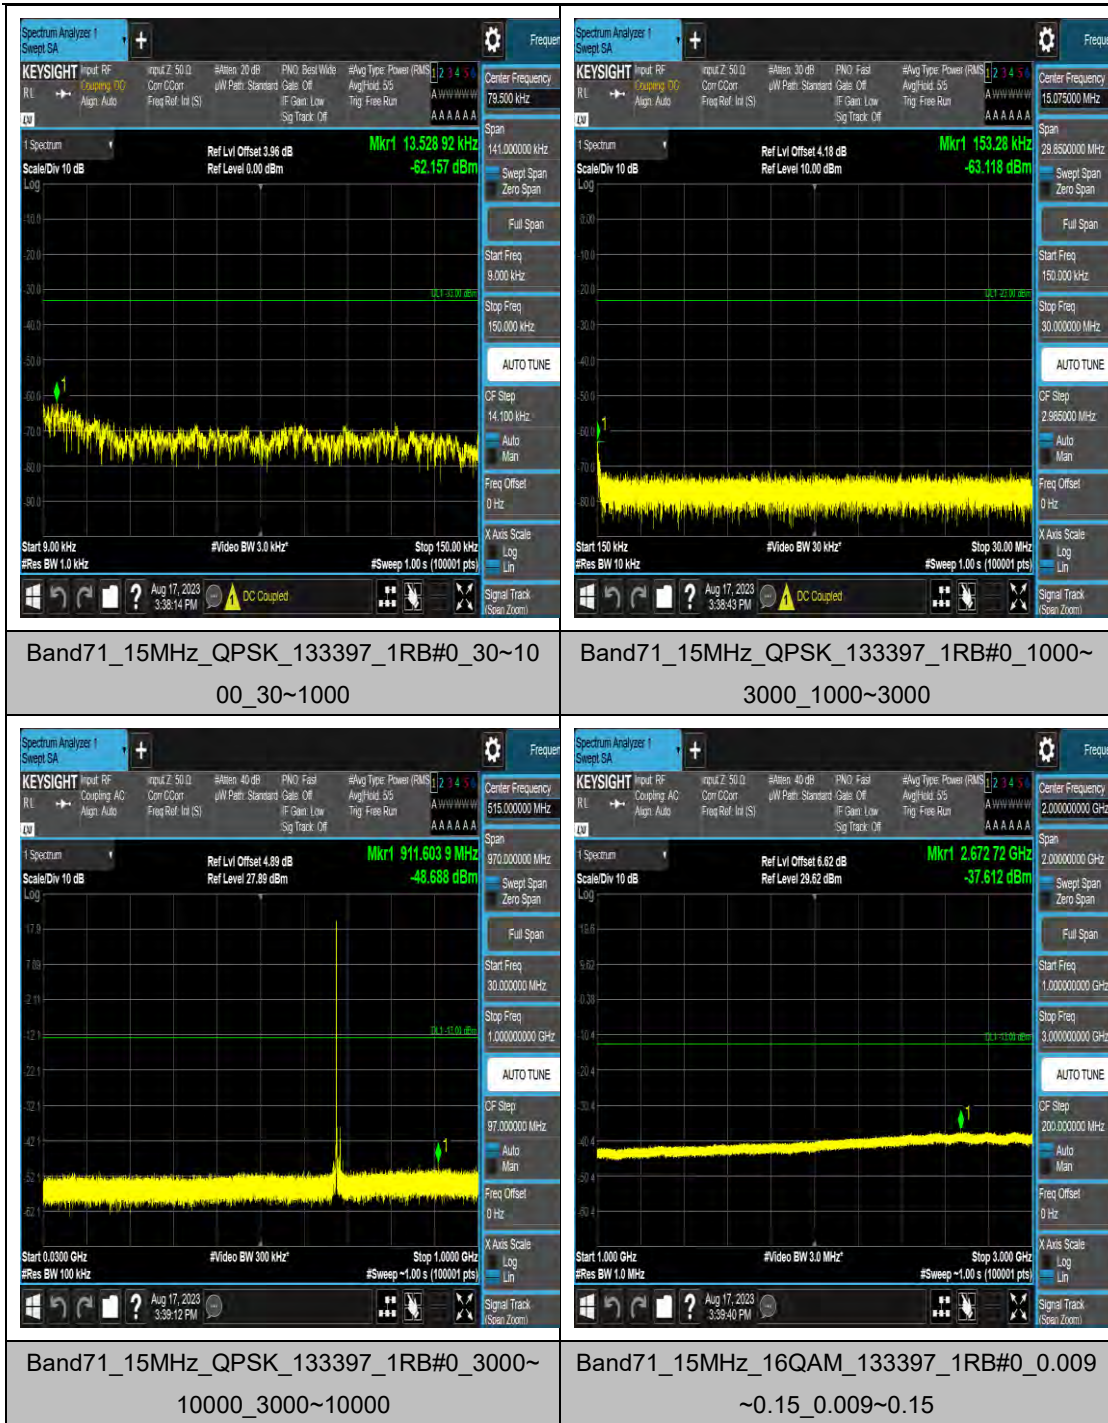

Band71_15MHz_64QAM_133297_1RB#0_1000
~3000_1000~3000

Band71_15MHz_64QAM_133297_1RB#0_3000
~10000_3000~10000

Band71_15MHz_QPSK_133397_1RB#0_0.009~
0.15_0.009~0.15

Band71_15MHz_QPSK_133397_1RB#0_0.15~3
0_0.15~30

Band71_20MHz_QPSK_133322_1RB#0_3000~10000_3000~10000

Band71_20MHz_16QAM_133322_1RB#0_0.009~0.15_0.009~0.15

Band71_20MHz_16QAM_133322_1RB#0_0.15~30_0.15~30

Band71_20MHz_16QAM_133322_1RB#0_30~1000_30~1000

Band71_20MHz_64QAM_133372_1RB#0_1000
~3000_1000~3000