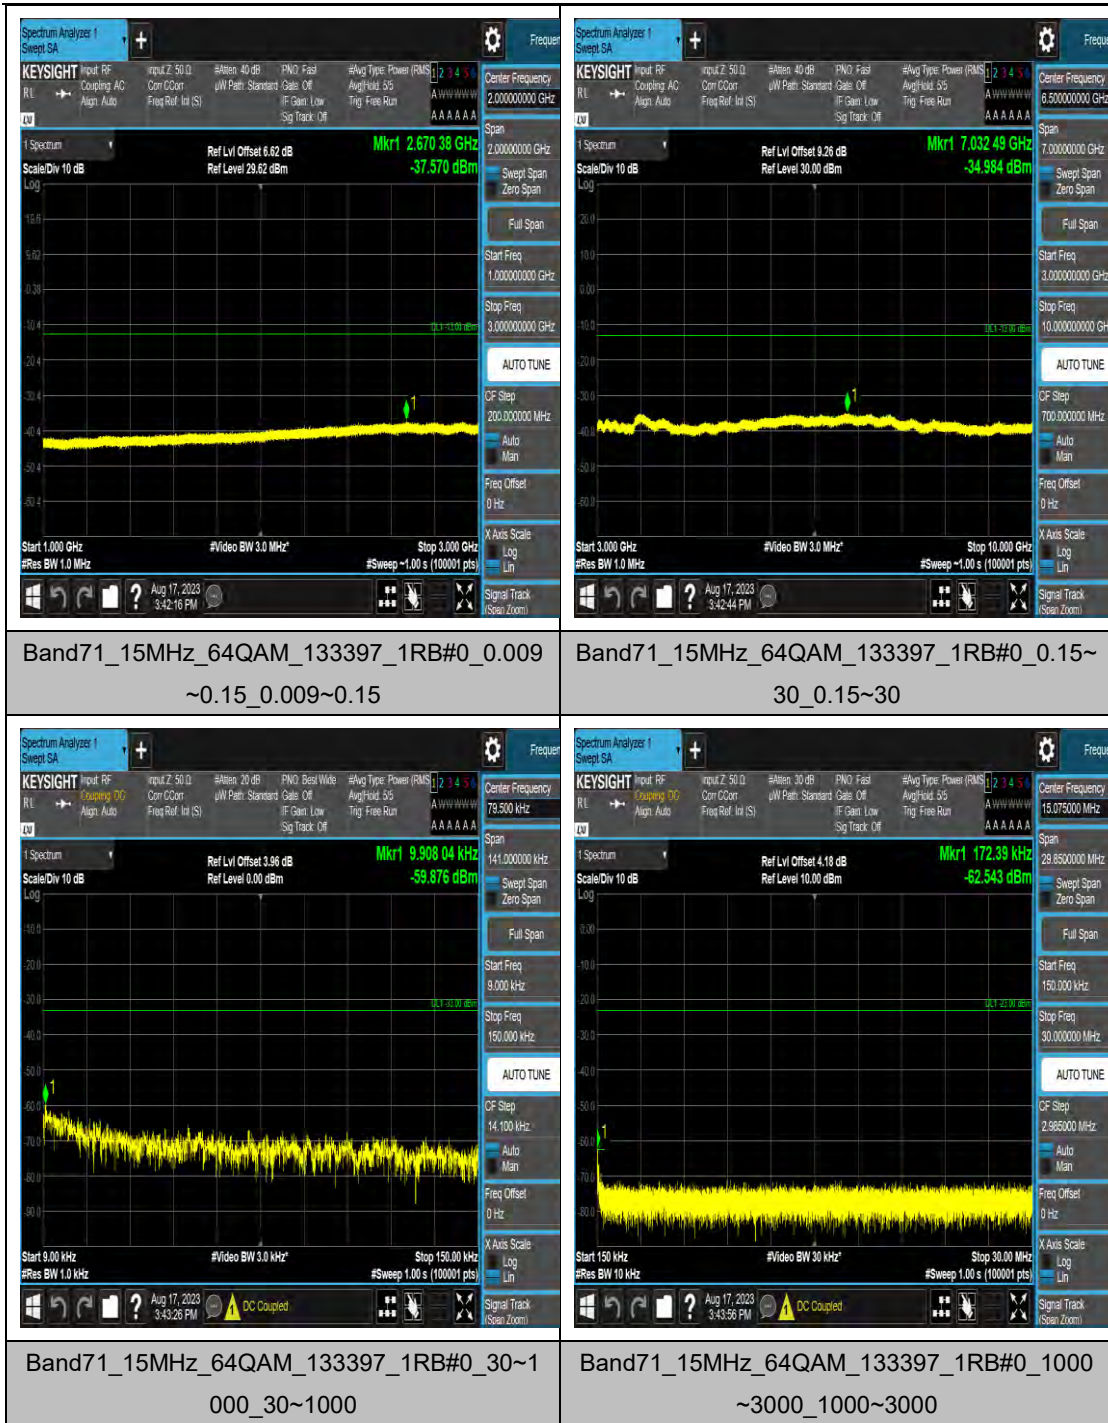

Band71_15MHz_64QAM_133297_1RB#0_1000
~3000_1000~3000

Band71_15MHz_64QAM_133297_1RB#0_3000
~10000_3000~10000

Band71_15MHz_QPSK_133397_1RB#0_0.009~
0.15_0.009~0.15

Band71_15MHz_QPSK_133397_1RB#0_0.15~3
0_0.15~30

Band71_20MHz_QPSK_133322_1RB#0_3000~10000_3000~10000

Band71_20MHz_16QAM_133322_1RB#0_0.009~0.15_0.009~0.15

Band71_20MHz_16QAM_133322_1RB#0_0.15~30_0.15~30

Band71_20MHz_16QAM_133322_1RB#0_30~1000_30~1000

Band71_20MHz_64QAM_133372_1RB#0_1000
~3000_1000~3000