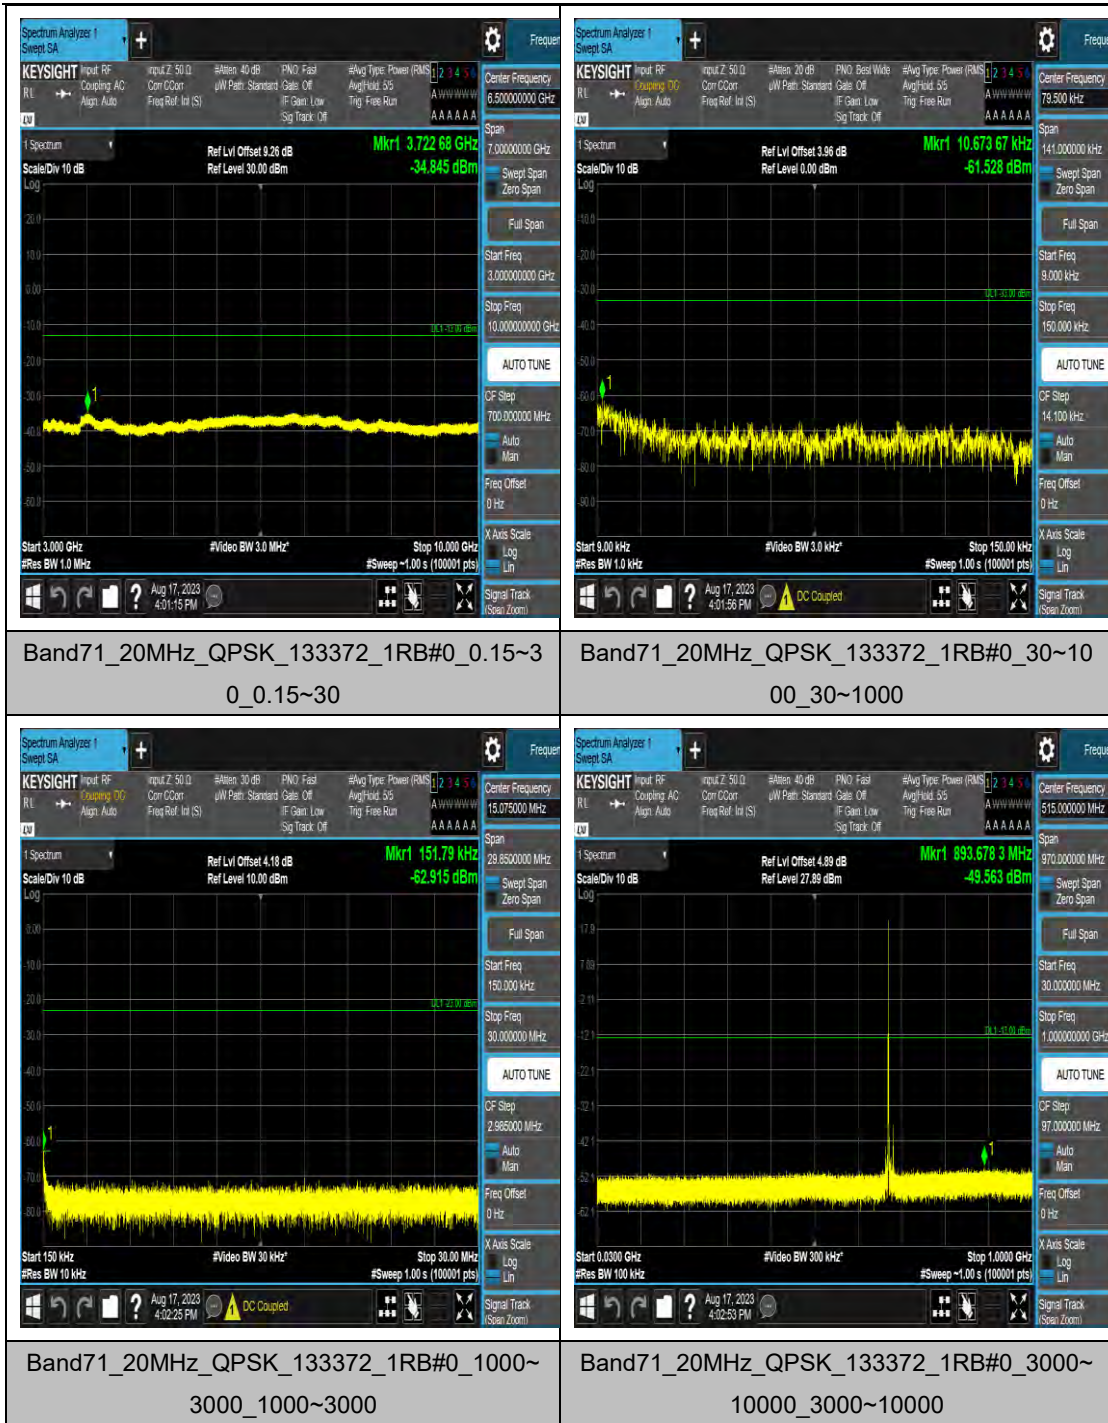

Band71_20MHz_QPSK_133322_1RB#0_3000~10000_3000~10000

Band71_20MHz_16QAM_133322_1RB#0_0.009~0.15_0.009~0.15

Band71_20MHz_16QAM_133322_1RB#0_0.15~30_0.15~30

Band71_20MHz_16QAM_133322_1RB#0_30~1000_30~1000

Band71_20MHz_64QAM_133372_1RB#0_1000
~3000_1000~3000

Band71_20MHz_64QAM_133372_1RB#0_3000
~10000_3000~10000