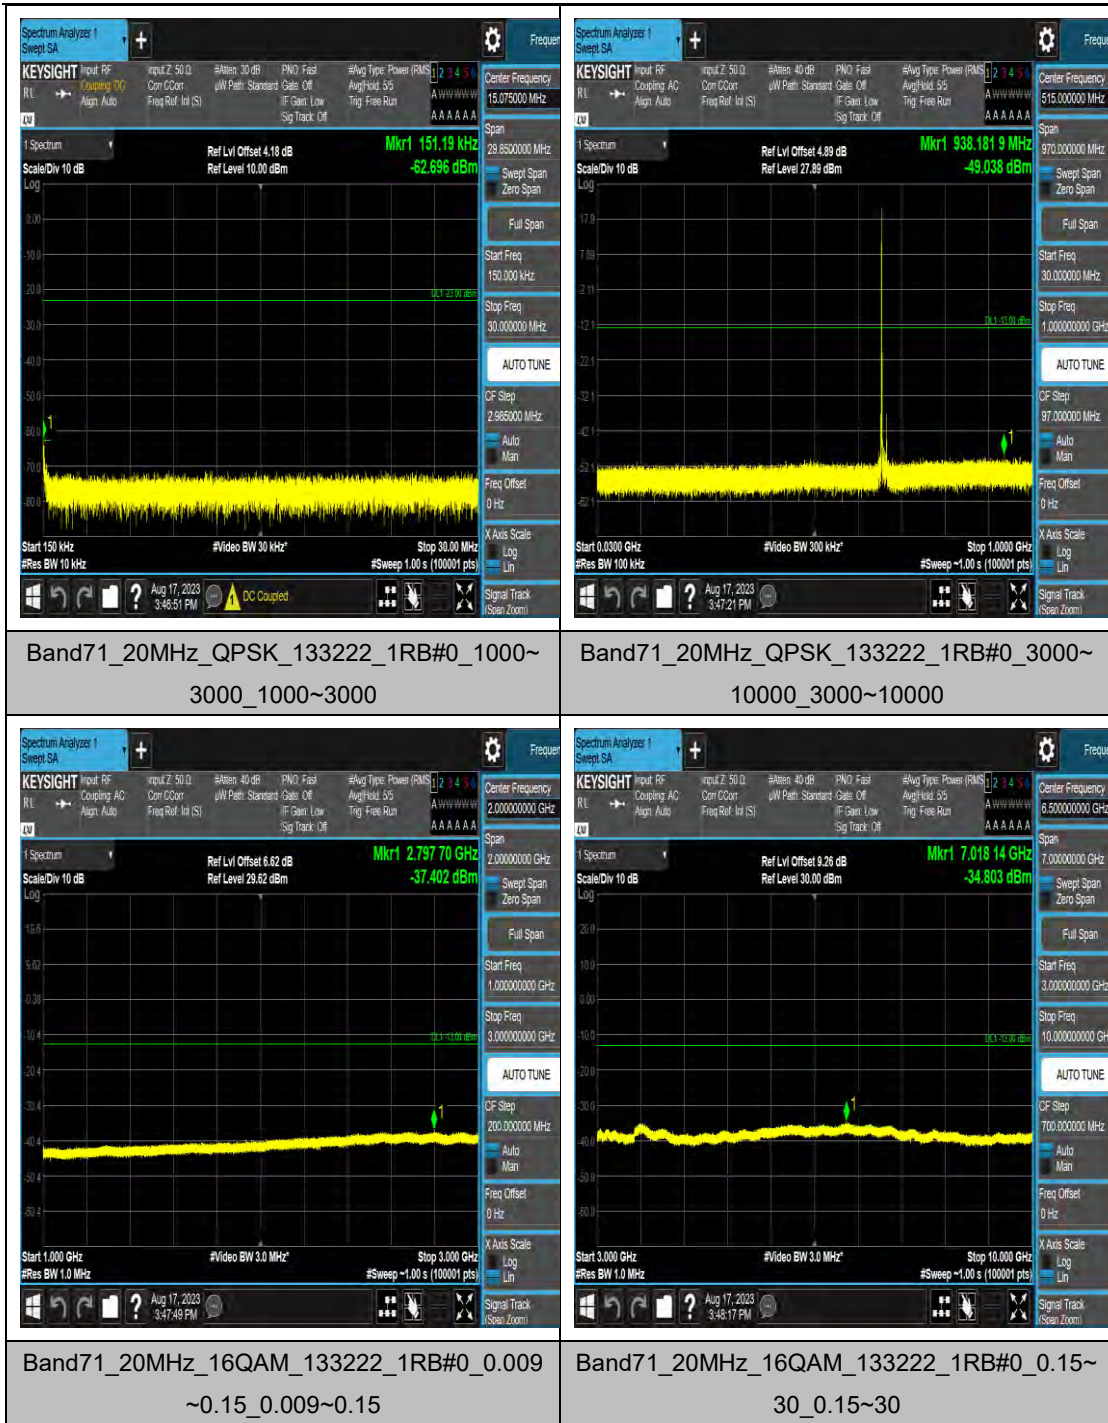

Band71_15MHz_64QAM_133297_1RB#0_1000
~3000_1000~3000

Band71_15MHz_64QAM_133297_1RB#0_3000
~10000_3000~10000

Band71_15MHz_QPSK_133397_1RB#0_0.009~
0.15_0.009~0.15

Band71_15MHz_QPSK_133397_1RB#0_0.15~3
0_0.15~30

Band71_20MHz_QPSK_133322_1RB#0_3000~10000_3000~10000

Band71_20MHz_16QAM_133322_1RB#0_0.009~0.15_0.009~0.15

Band71_20MHz_16QAM_133322_1RB#0_0.15~30_0.15~30

Band71_20MHz_16QAM_133322_1RB#0_30~1000_30~1000

Band71_20MHz_64QAM_133372_1RB#0_1000
~3000_1000~3000