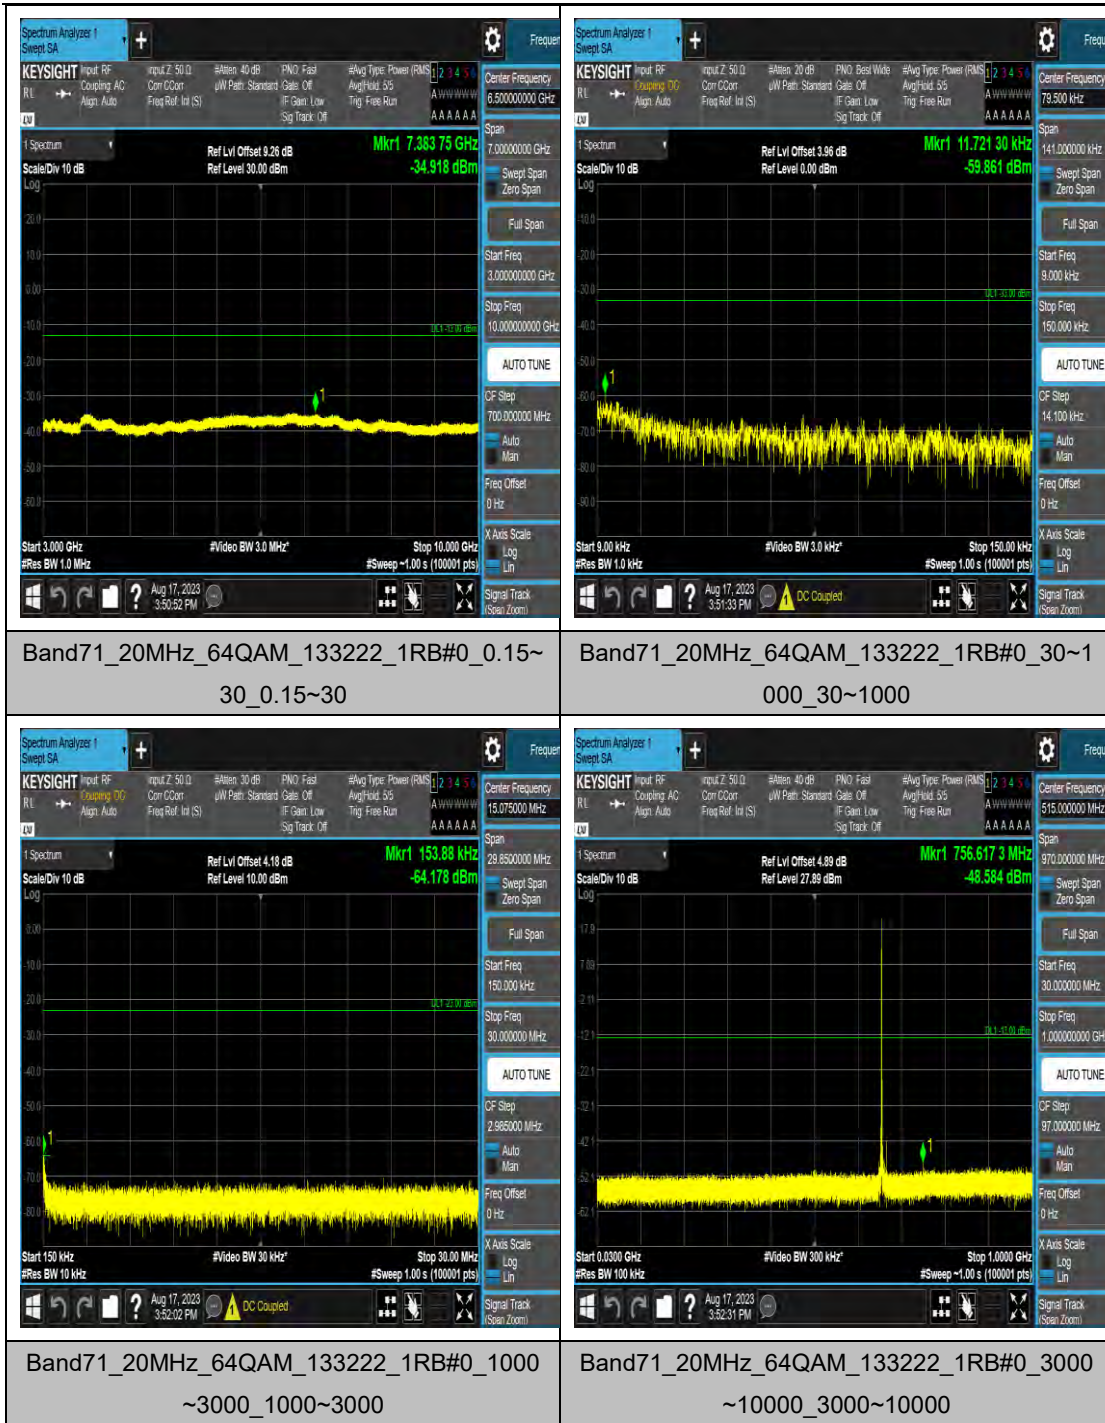

Band71_15MHz_64QAM_133297_1RB#0_1000
~3000_1000~3000

Band71_15MHz_64QAM_133297_1RB#0_3000
~10000_3000~10000

Band71_15MHz_QPSK_133397_1RB#0_0.009~
0.15_0.009~0.15

Band71_15MHz_QPSK_133397_1RB#0_0.15~3
0_0.15~30

Band71_20MHz_QPSK_133322_1RB#0_3000~10000_3000~10000

Band71_20MHz_16QAM_133322_1RB#0_0.009~0.15_0.009~0.15

Band71_20MHz_16QAM_133322_1RB#0_0.15~30_0.15~30

Band71_20MHz_16QAM_133322_1RB#0_30~1000_30~1000

Band71_20MHz_64QAM_133372_1RB#0_1000
~3000_1000~3000

Band71_20MHz_64QAM_133372_1RB#0_3000
~10000_3000~10000