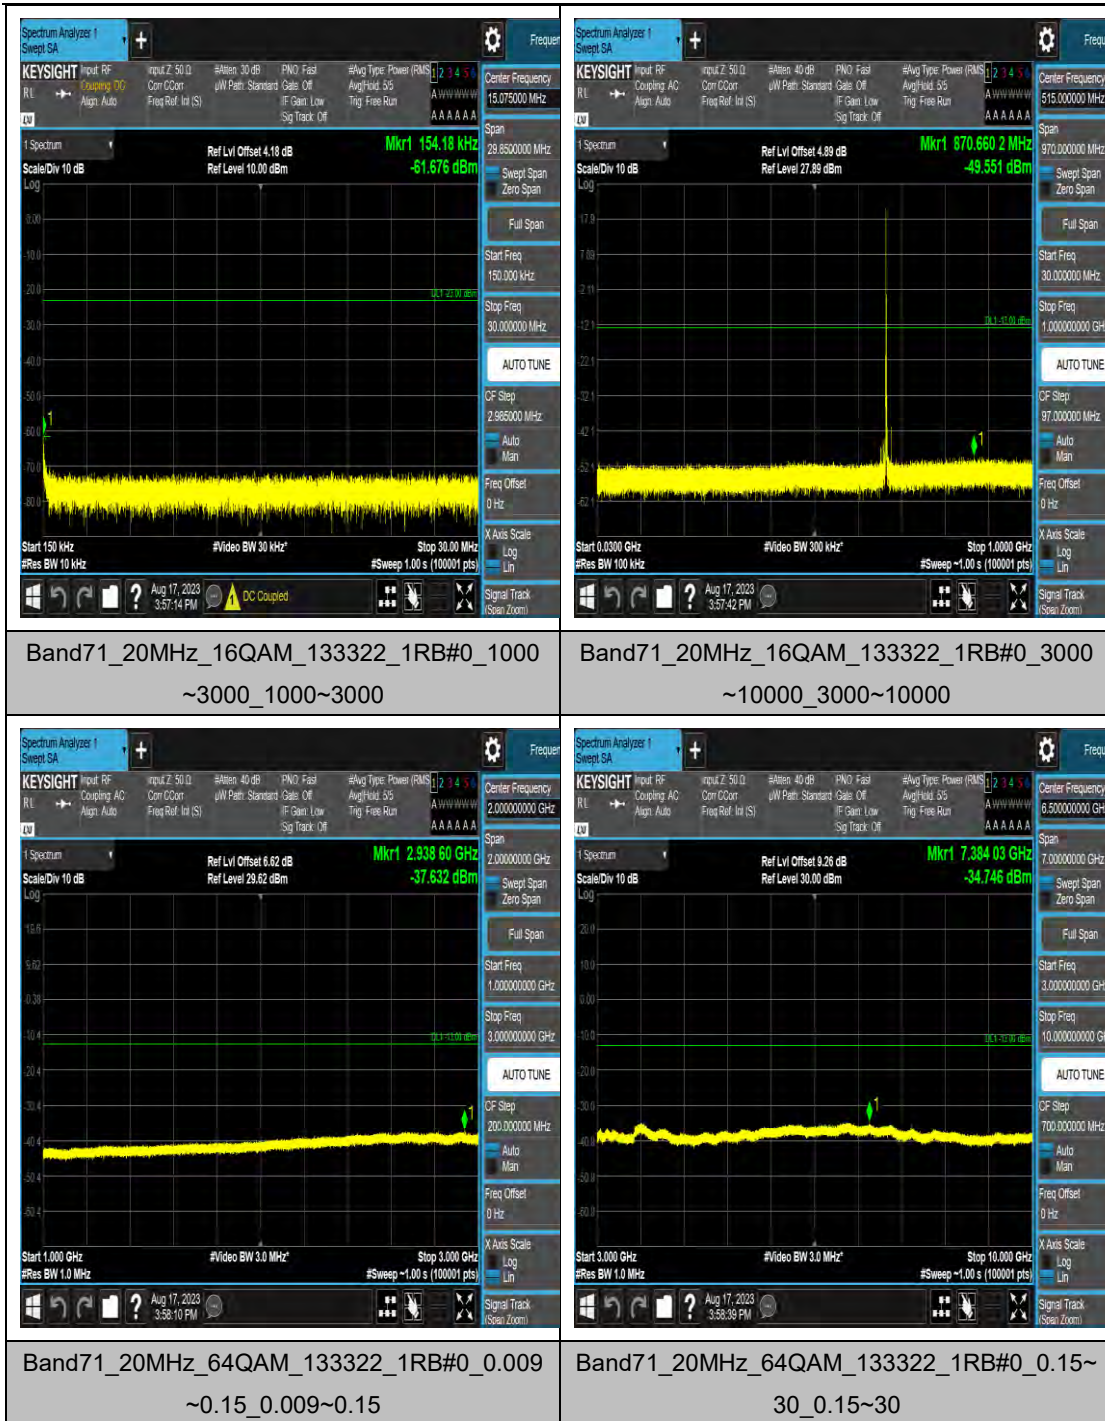

Band71_15MHz_64QAM_133297_1RB#0_1000
~3000_1000~3000

Band71_15MHz_64QAM_133297_1RB#0_3000
~10000_3000~10000

Band71_15MHz_QPSK_133397_1RB#0_0.009~
0.15_0.009~0.15

Band71_15MHz_QPSK_133397_1RB#0_0.15~3
0_0.15~30

Band71_20MHz_QPSK_133322_1RB#0_3000~10000_3000~10000

Band71_20MHz_16QAM_133322_1RB#0_0.009~0.15_0.009~0.15

Band71_20MHz_16QAM_133322_1RB#0_0.15~30_0.15~30

Band71_20MHz_16QAM_133322_1RB#0_30~1000_30~1000

Band71_20MHz_64QAM_133372_1RB#0_1000
~3000_1000~3000