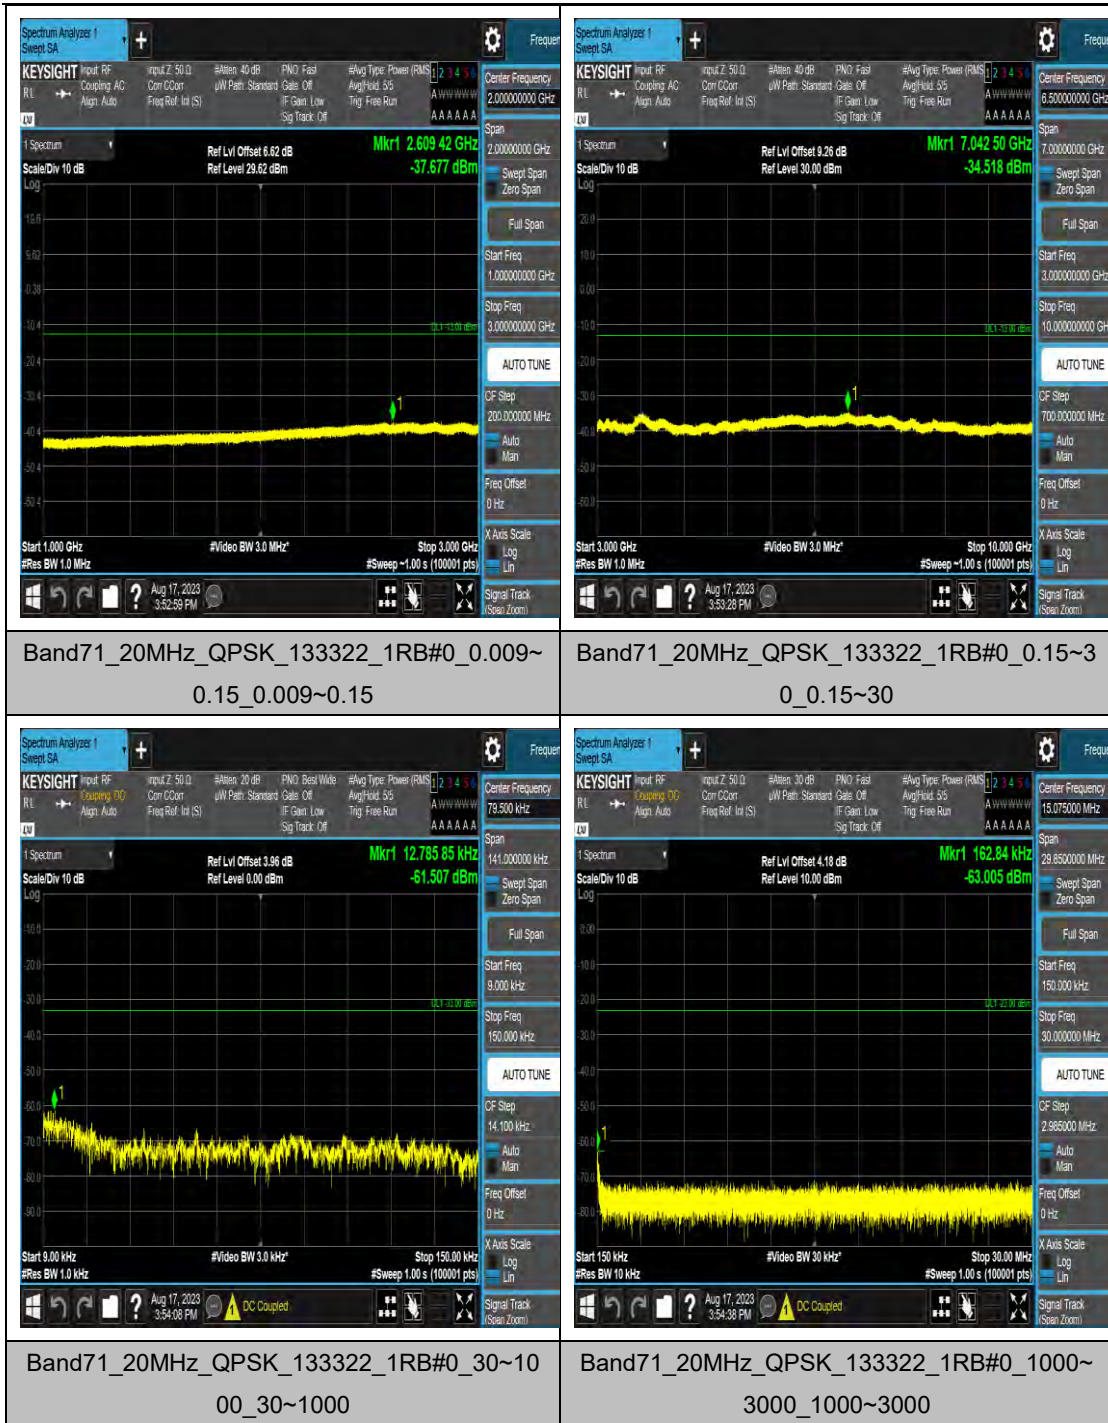

Band71_15MHz_64QAM_133297_1RB#0_1000
~3000_1000~3000

Band71_15MHz_64QAM_133297_1RB#0_3000
~10000_3000~10000

Band71_15MHz_QPSK_133397_1RB#0_0.009~
0.15_0.009~0.15

Band71_15MHz_QPSK_133397_1RB#0_0.15~3
0_0.15~30

Band71_20MHz_QPSK_133322_1RB#0_3000~10000_3000~10000

Band71_20MHz_16QAM_133322_1RB#0_0.009~0.15_0.009~0.15

Band71_20MHz_16QAM_133322_1RB#0_0.15~30_0.15~30

Band71_20MHz_16QAM_133322_1RB#0_30~1000_30~1000

Band71_20MHz_64QAM_133372_1RB#0_1000
~3000_1000~3000