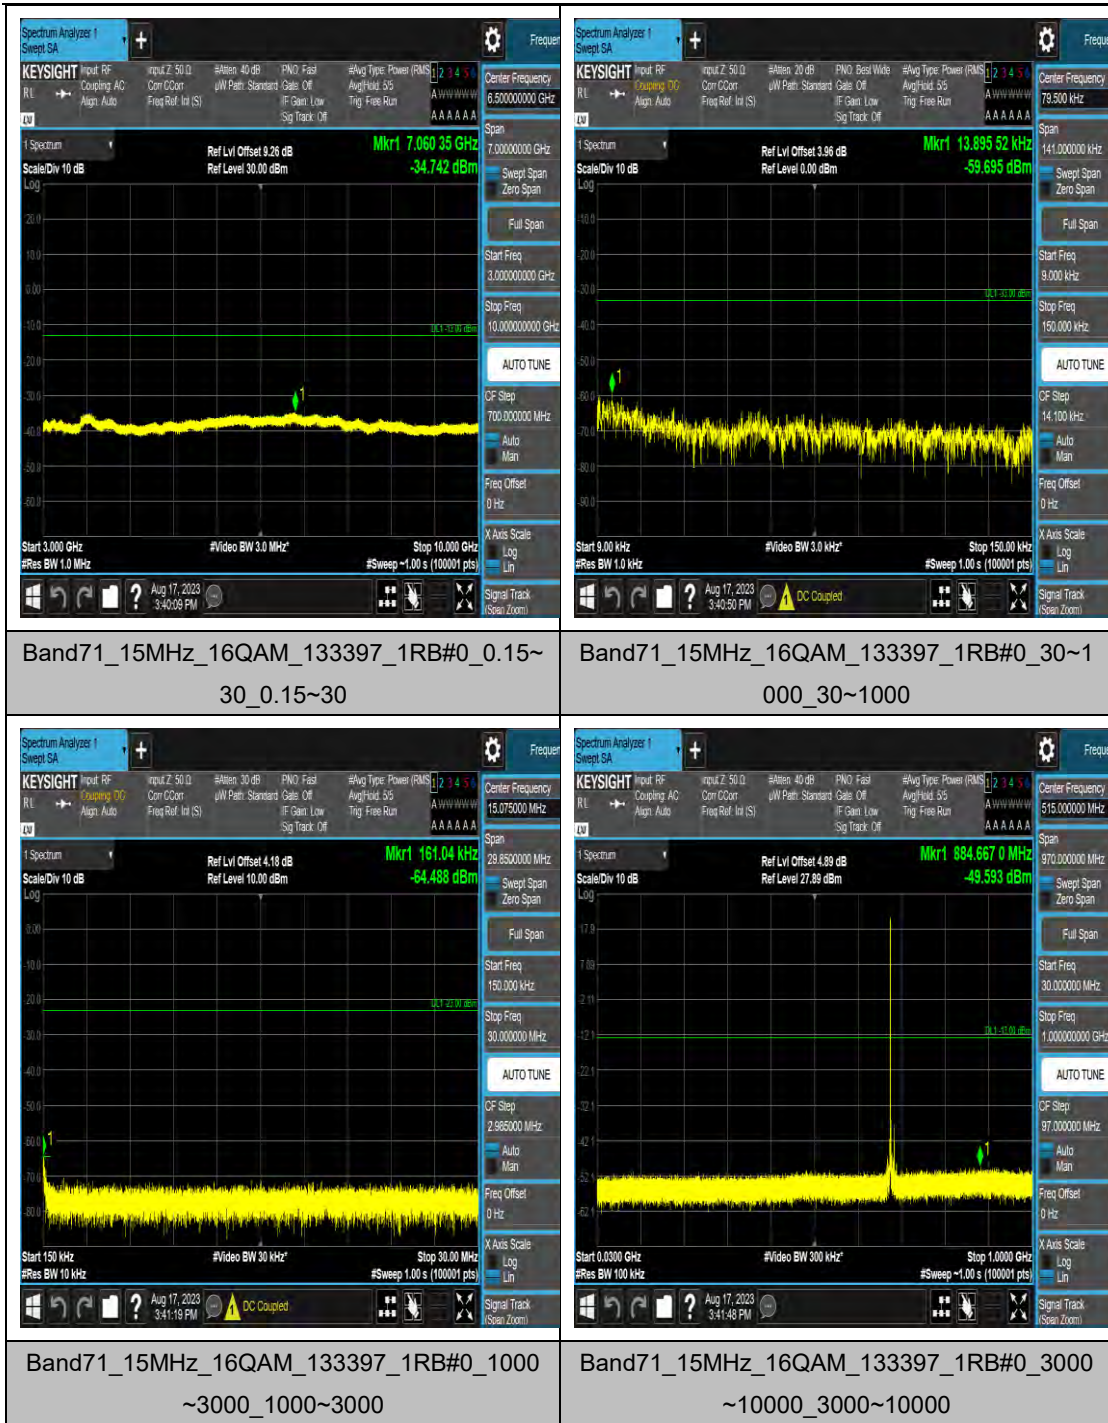

Band71_15MHz_64QAM_133297_1RB#0_1000
~3000_1000~3000

Band71_15MHz_64QAM_133297_1RB#0_3000
~10000_3000~10000

Band71_15MHz_QPSK_133397_1RB#0_0.009~
0.15_0.009~0.15

Band71_15MHz_QPSK_133397_1RB#0_0.15~3
0_0.15~30

Band71_20MHz_QPSK_133322_1RB#0_3000~10000_3000~10000

Band71_20MHz_16QAM_133322_1RB#0_0.009~0.15_0.009~0.15

Band71_20MHz_16QAM_133322_1RB#0_0.15~30_0.15~30

Band71_20MHz_16QAM_133322_1RB#0_30~1000_30~1000

Band71_20MHz_64QAM_133372_1RB#0_1000
~3000_1000~3000