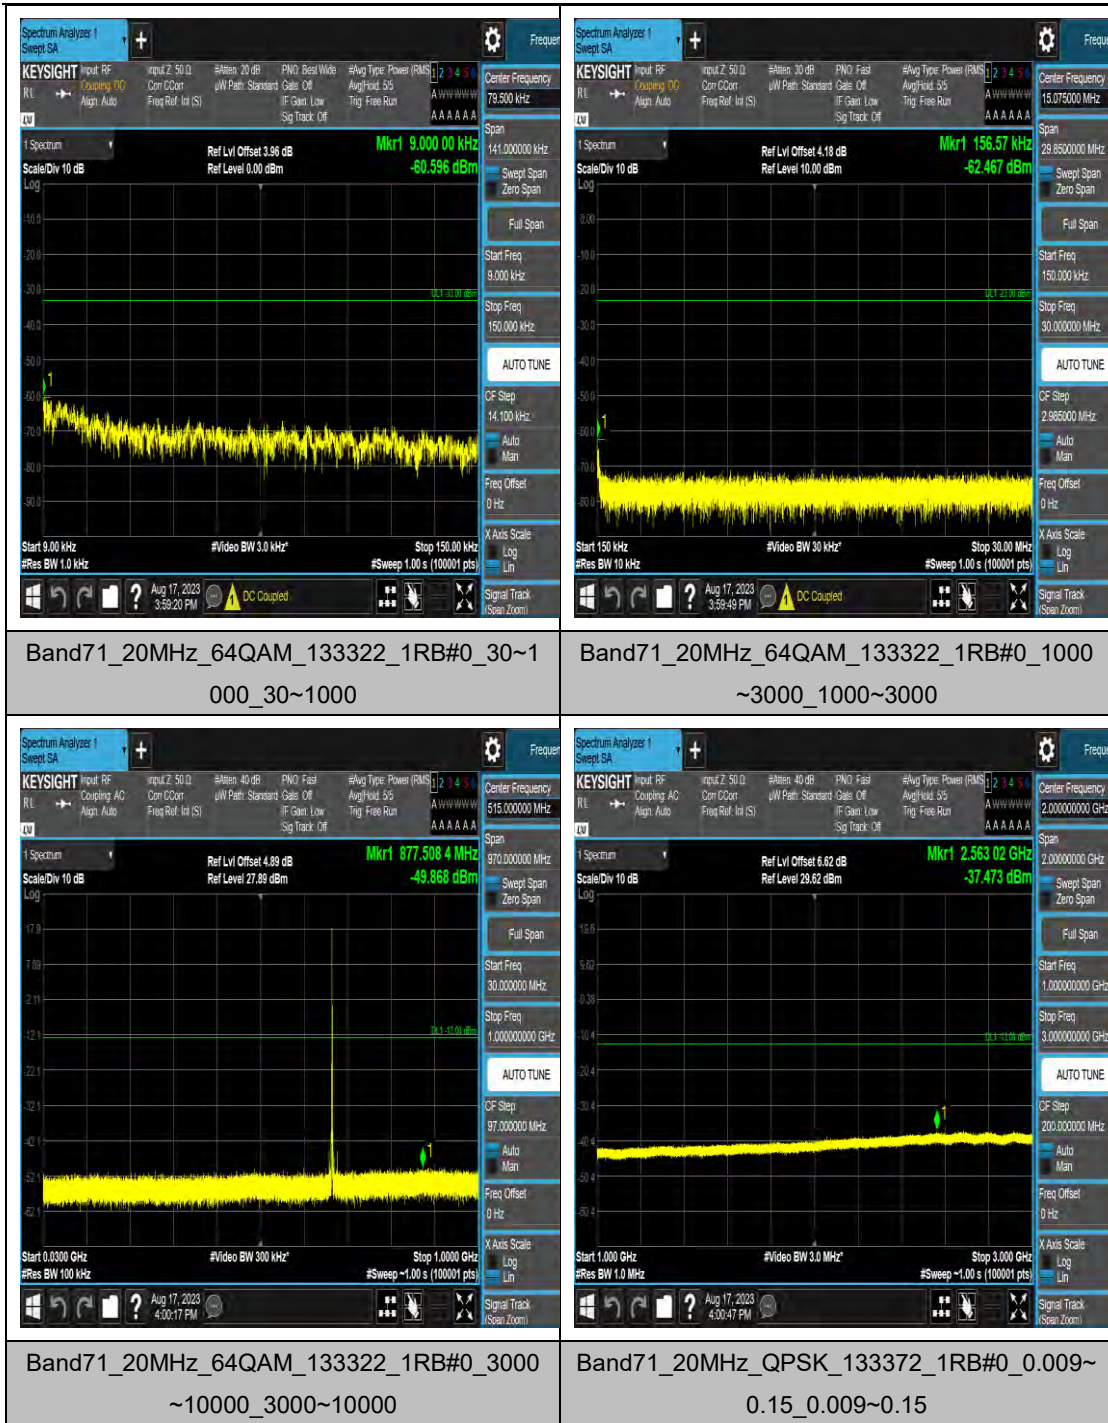

Band71_15MHz_64QAM_133297_1RB#0_1000
~3000_1000~3000

Band71_15MHz_64QAM_133297_1RB#0_3000
~10000_3000~10000

Band71_15MHz_QPSK_133397_1RB#0_0.009~
0.15_0.009~0.15

Band71_15MHz_QPSK_133397_1RB#0_0.15~3
0_0.15~30

Band71_20MHz_QPSK_133322_1RB#0_3000~10000_3000~10000

Band71_20MHz_16QAM_133322_1RB#0_0.009~0.15_0.009~0.15

Band71_20MHz_16QAM_133322_1RB#0_0.15~30_0.15~30

Band71_20MHz_16QAM_133322_1RB#0_30~1000_30~1000

Band71_20MHz_64QAM_133372_1RB#0_1000
~3000_1000~3000