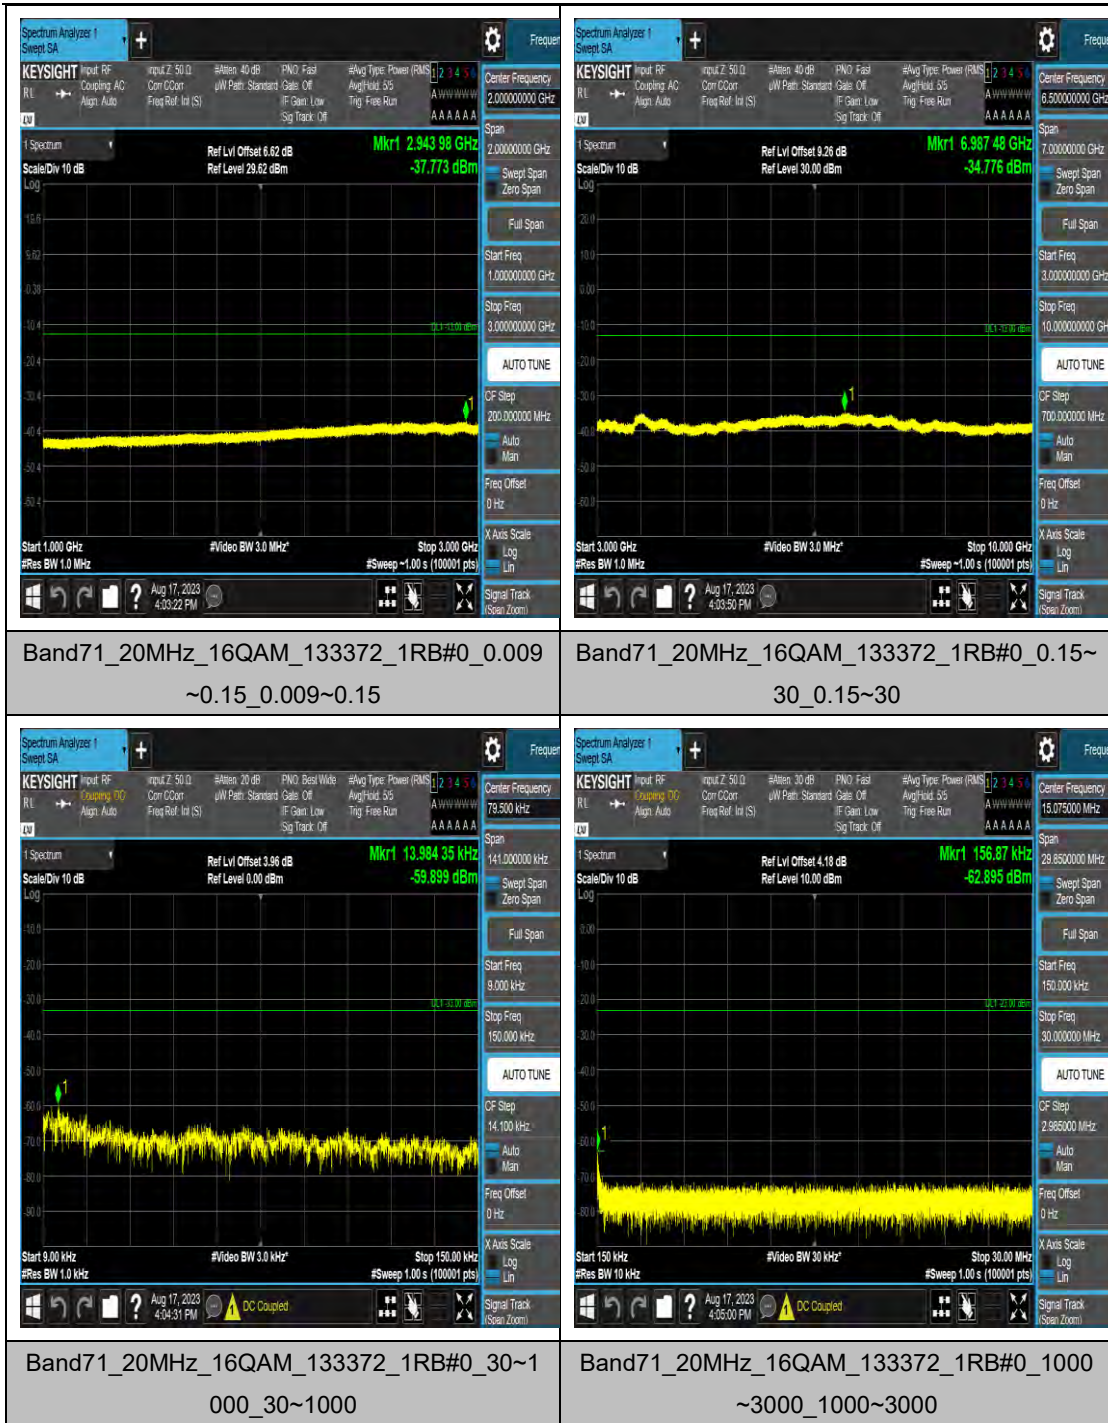

Band71_15MHz_64QAM_133297_1RB#0_1000
~3000_1000~3000

Band71_15MHz_64QAM_133297_1RB#0_3000
~10000_3000~10000

Band71_15MHz_QPSK_133397_1RB#0_0.009~
0.15_0.009~0.15

Band71_15MHz_QPSK_133397_1RB#0_0.15~3
0_0.15~30

Band71_20MHz_QPSK_133322_1RB#0_3000~10000_3000~10000

Band71_20MHz_16QAM_133322_1RB#0_0.009~0.15_0.009~0.15

Band71_20MHz_16QAM_133322_1RB#0_0.15~30_0.15~30

Band71_20MHz_16QAM_133322_1RB#0_30~1000_30~1000

Band71_20MHz_64QAM_133372_1RB#0_1000
~3000_1000~3000

Band71_20MHz_64QAM_133372_1RB#0_3000
~10000_3000~10000