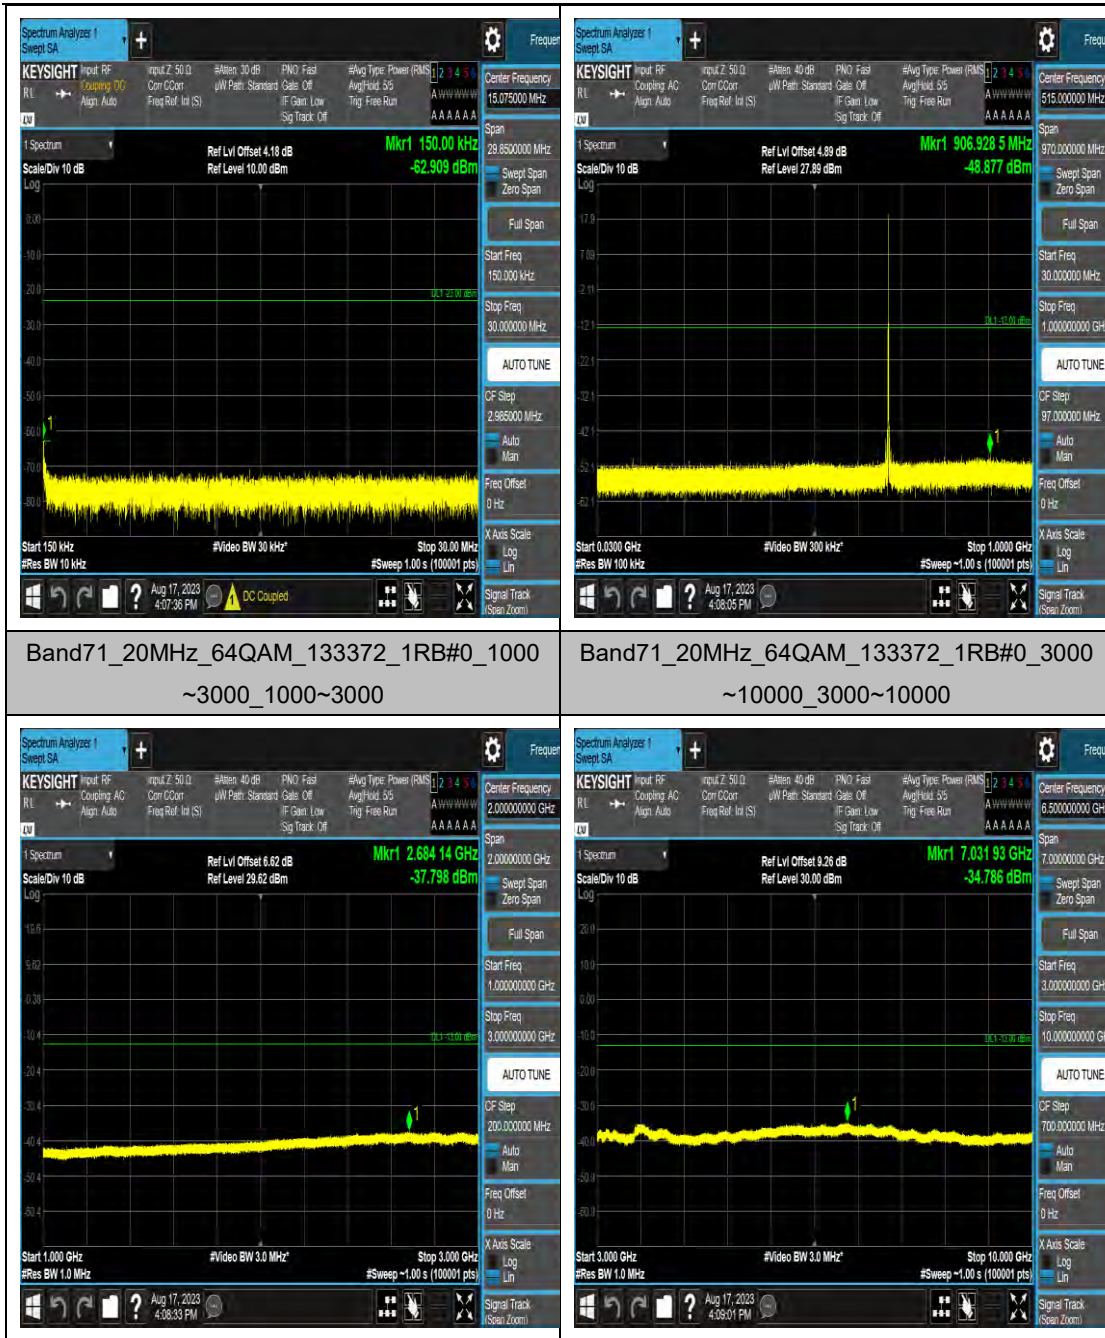

Band71_15MHz_64QAM_133297_1RB#0_1000
~3000_1000~3000

Band71_15MHz_64QAM_133297_1RB#0_3000
~10000_3000~10000

Band71_15MHz_QPSK_133397_1RB#0_0.009~
0.15_0.009~0.15

Band71_15MHz_QPSK_133397_1RB#0_0.15~3
0_0.15~30

Band71_20MHz_QPSK_133322_1RB#0_3000~10000_3000~10000

Band71_20MHz_16QAM_133322_1RB#0_0.009~0.15_0.009~0.15

Band71_20MHz_16QAM_133322_1RB#0_0.15~30_0.15~30

Band71_20MHz_16QAM_133322_1RB#0_30~1000_30~1000

Band71_20MHz_64QAM_133372_1RB#0_1000
~3000_1000~3000

Band71_20MHz_64QAM_133372_1RB#0_3000
~10000_3000~10000