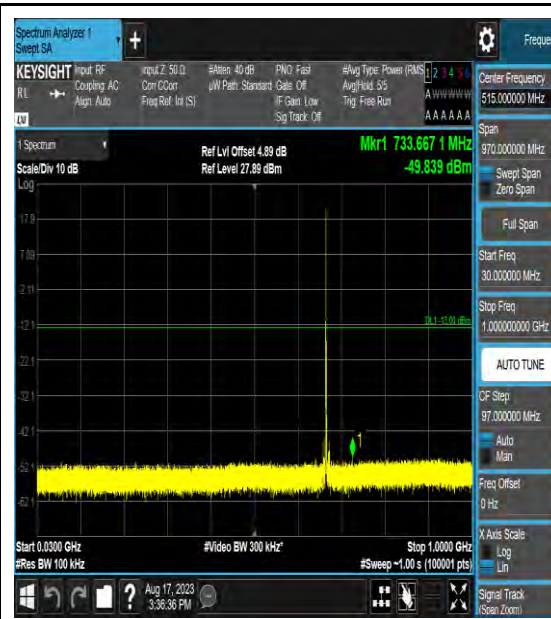

Band71_15MHz_64QAM_133297_1RB#0_1000
~3000_1000~3000

Band71_15MHz_64QAM_133297_1RB#0_3000
~10000_3000~10000

Band71_15MHz_QPSK_133397_1RB#0_0.009~
0.15_0.009~0.15

Band71_15MHz_QPSK_133397_1RB#0_0.15~3
0_0.15~30