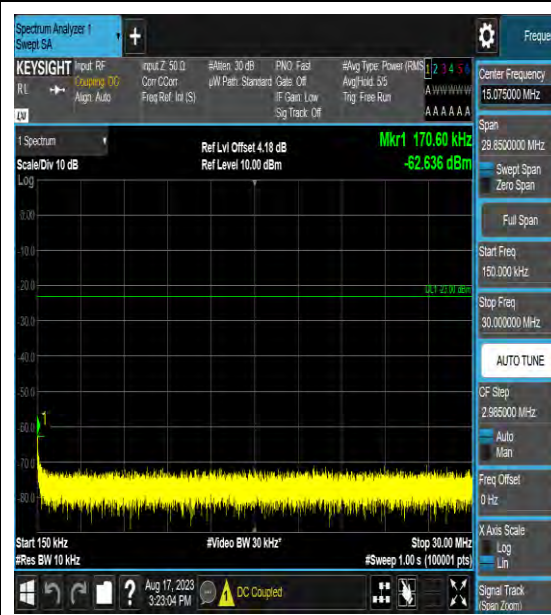

Band71_10MHz_64QAM_133422_1RB#0_0.009~0.15_0.009~0.15

Band71_15MHz_QPSK_133197_1RB#0_0.009~0.15_0.009~0.15

Band71_15MHz_QPSK_133197_1RB#0_0.15~30_0.15~30

Band71_15MHz_QPSK_133197_1RB#0_30~1000_00_30~1000