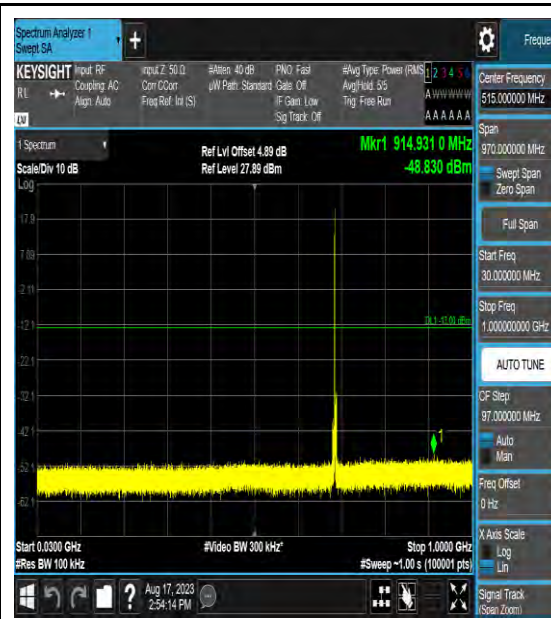

Band71_5MHz_16QAM_133447_1RB#0_3000~10000_3000~10000