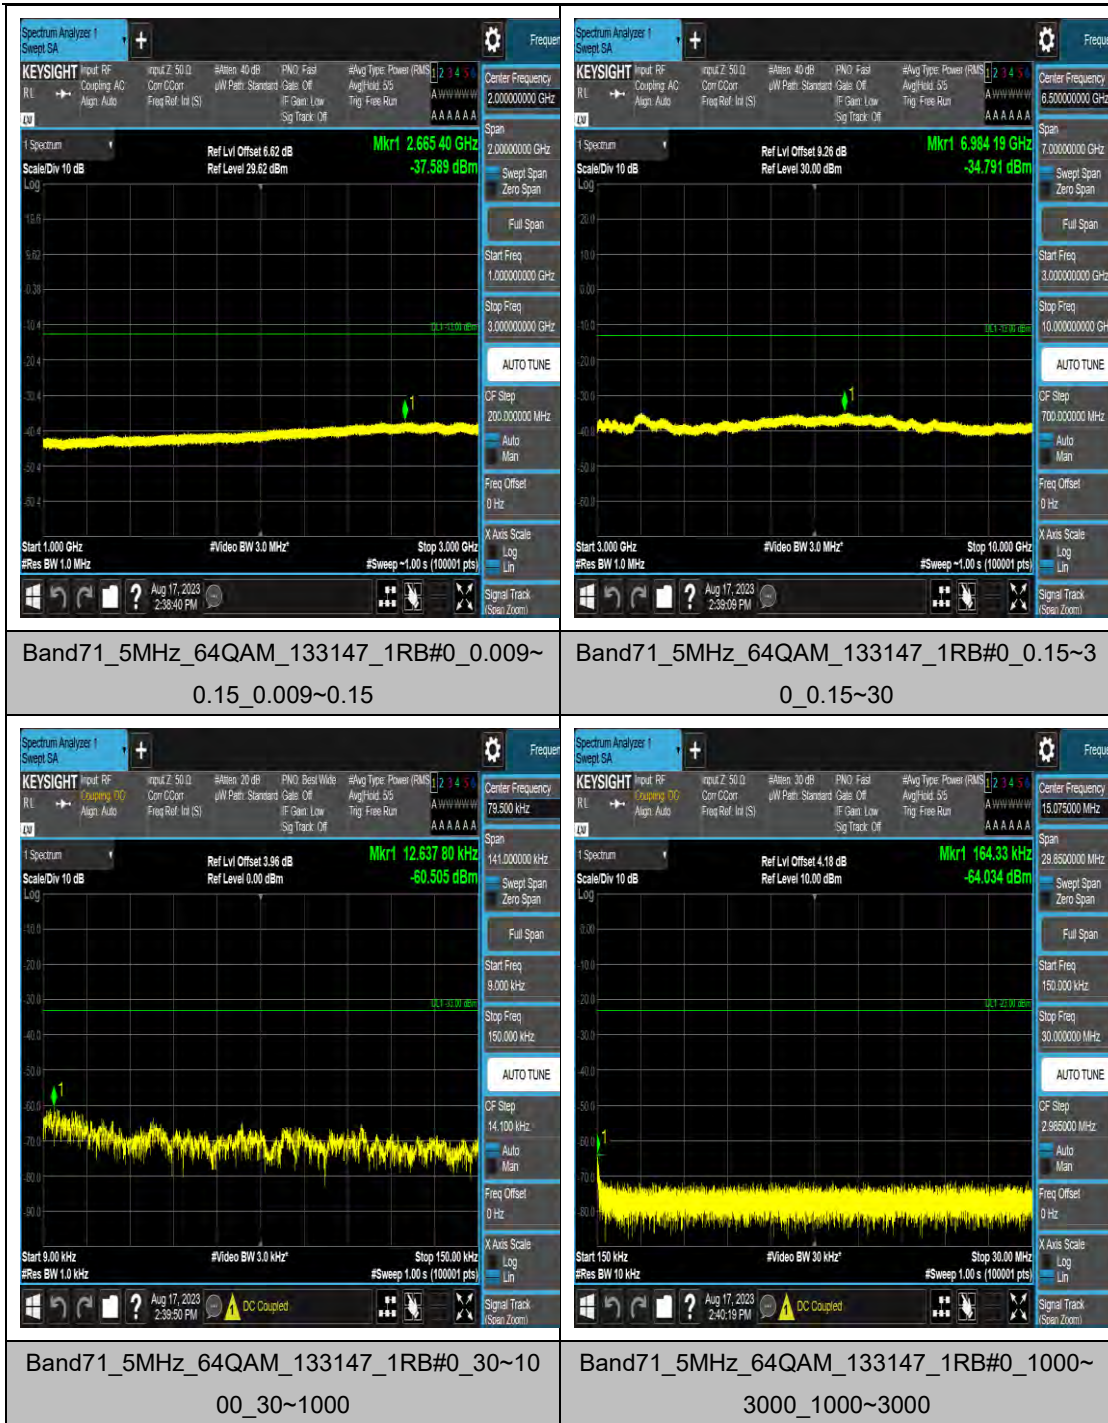

Band66_20MHz_QPSK_132322_1RB#0_1000~3000_1000~3000

Band66_20MHz_QPSK_132322_1RB#0_3000~20000_3000~20000

Band66_20MHz_16QAM_132322_1RB#0_0.009~0.15_0.009~0.15

LTE Band 71 Test Graphs

Band71_5MHz_16QAM_133147_1RB#0_0.15~3
0_0.15~30

Band71_5MHz_16QAM_133147_1RB#0_30~10
00_30~1000

Band71_5MHz_16QAM_133147_1RB#0_1000~
3000_1000~3000

Band71_5MHz_16QAM_133147_1RB#0_3000~
10000_3000~10000

Band71_5MHz_QPSK_133447_1RB#0_3000~10000_3000~10000