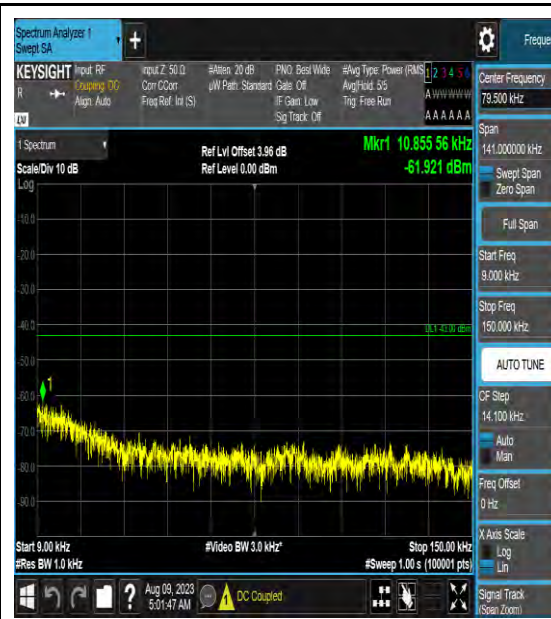

Band66_20MHz_QPSK_132072_1RB#0_0.15~30_0.15~30

Band66_20MHz_QPSK_132072_1RB#0_30~1000_30~1000

Band66_20MHz_QPSK_132072_1RB#0_1000~3000_1000~3000

Band66_20MHz_QPSK_132072_1RB#0_3000~20000_3000~20000

Band66_20MHz_QPSK_132322_1RB#0_30~1000_00_30~1000

Band66_20MHz_QPSK_132322_1RB#0_1000~3000_1000~3000

Band66_20MHz_QPSK_132322_1RB#0_3000~20000_3000~20000

Band66_20MHz_16QAM_132322_1RB#0_0.009~0.15_0.009~0.15

LTE Band 71 Test Graphs

Band71_5MHz_16QAM_133147_1RB#0_0.15~3
0_0.15~30