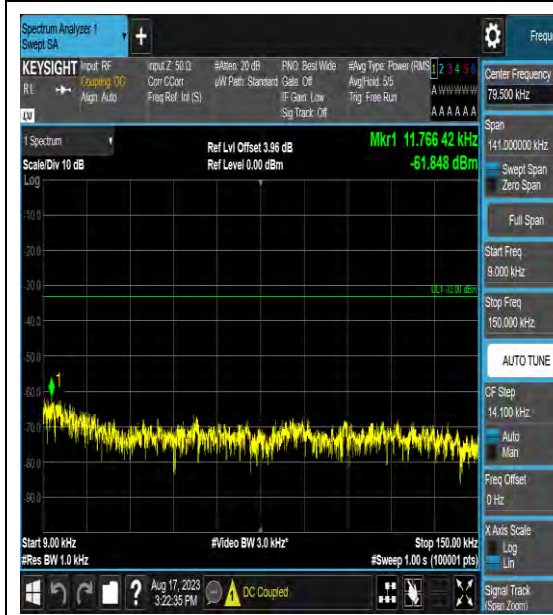

Band71_10MHz_64QAM_133422_1RB#0_0.009~0.15_0.009~0.15

Band71_15MHz_QPSK_133197_1RB#0_0.009~0.15_0.009~0.15

Band71_15MHz_QPSK_133197_1RB#0_0.15~30_0.15~30

Band71_15MHz_QPSK_133197_1RB#0_30~1000_00_30~1000