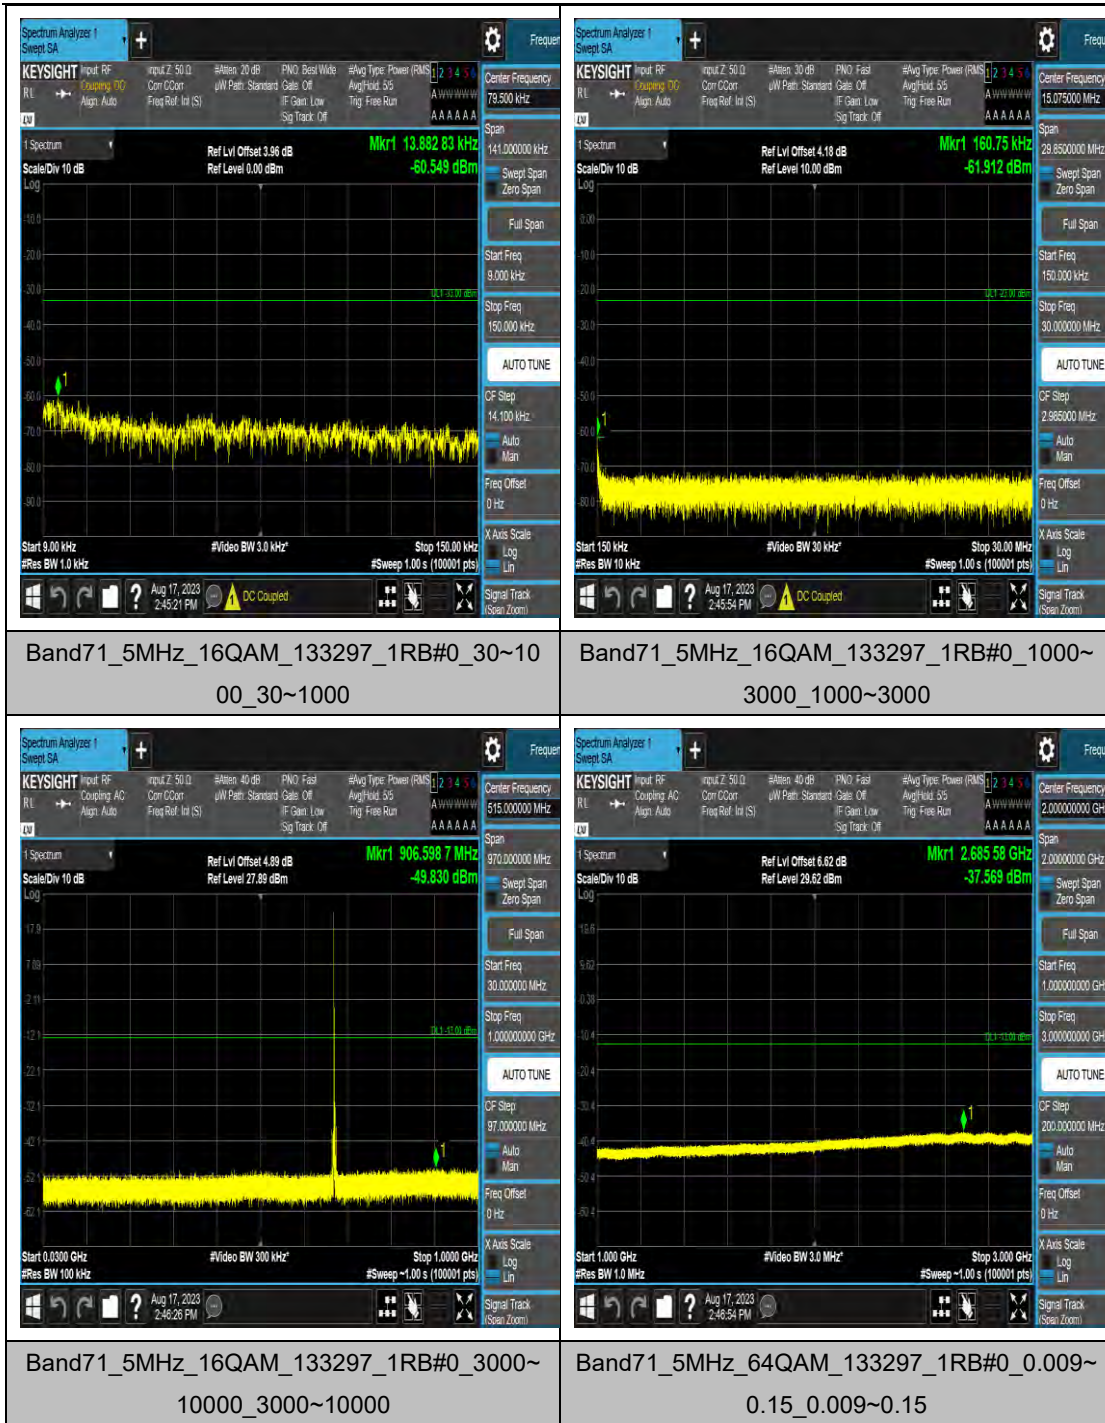

Band66_20MHz_QPSK_132322_1RB#0_1000~3000_1000~3000

Band66_20MHz_QPSK_132322_1RB#0_3000~20000_3000~20000

Band66_20MHz_16QAM_132322_1RB#0_0.009~0.15_0.009~0.15

LTE Band 71 Test Graphs

Band71_5MHz_16QAM_133147_1RB#0_0.15~3
0_0.15~30

Band71_5MHz_16QAM_133147_1RB#0_30~10
00_30~1000

Band71_5MHz_16QAM_133147_1RB#0_1000~
3000_1000~3000

Band71_5MHz_16QAM_133147_1RB#0_3000~
10000_3000~10000

Band71_5MHz_QPSK_133447_1RB#0_3000~10000_3000~10000