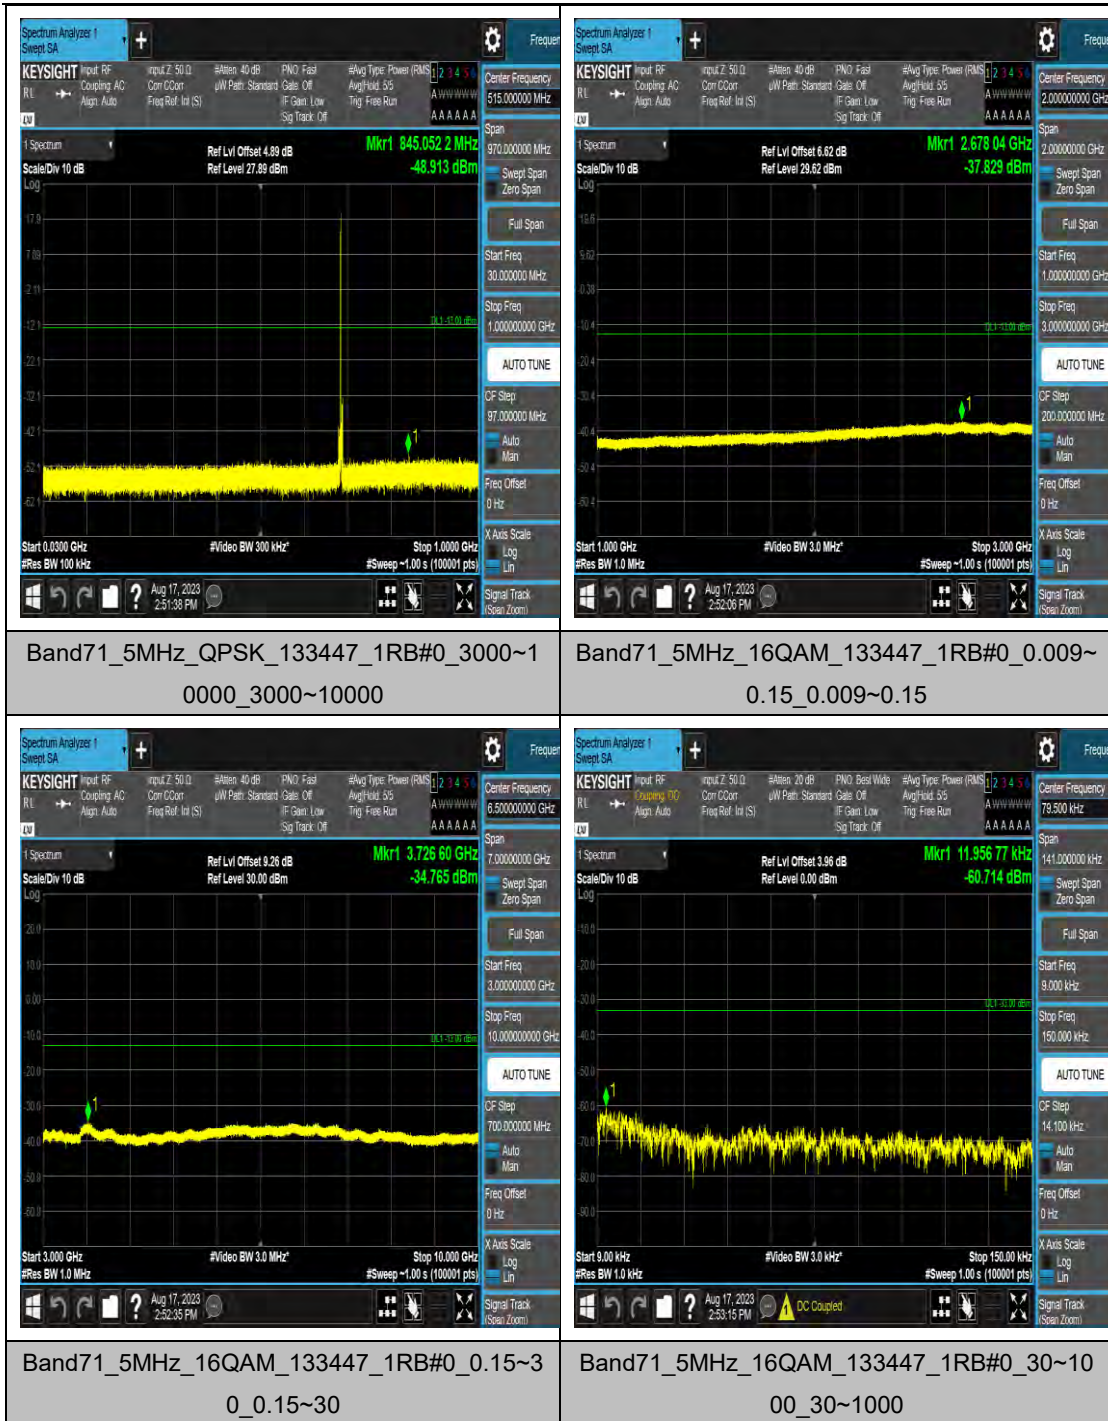

Band66_20MHz_QPSK_132322_1RB#0_1000~3000_1000~3000

Band66_20MHz_QPSK_132322_1RB#0_3000~20000_3000~20000

Band66_20MHz_16QAM_132322_1RB#0_0.009~0.15_0.009~0.15

LTE Band 71 Test Graphs

Band71_5MHz_16QAM_133147_1RB#0_0.15~3
0_0.15~30

Band71_5MHz_16QAM_133147_1RB#0_30~10
00_30~1000

Band71_5MHz_16QAM_133147_1RB#0_1000~
3000_1000~3000

Band71_5MHz_16QAM_133147_1RB#0_3000~
10000_3000~10000

Band71_5MHz_QPSK_133447_1RB#0_3000~10000_3000~10000