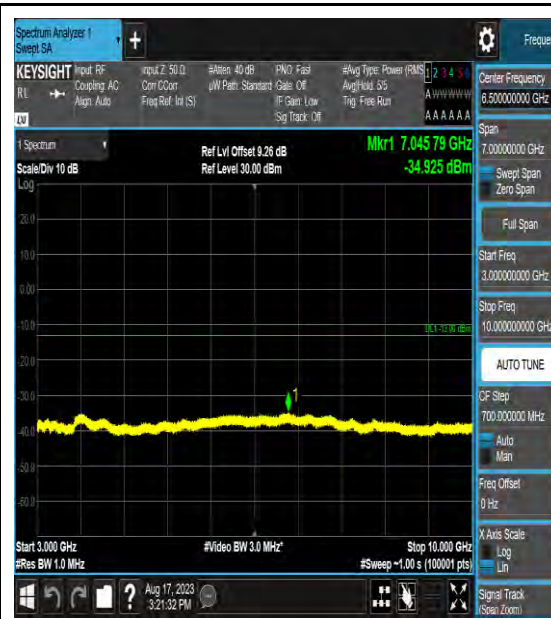

Band71_15MHz_QPSK_133197_1RB#0_0.15~30_0.15~30