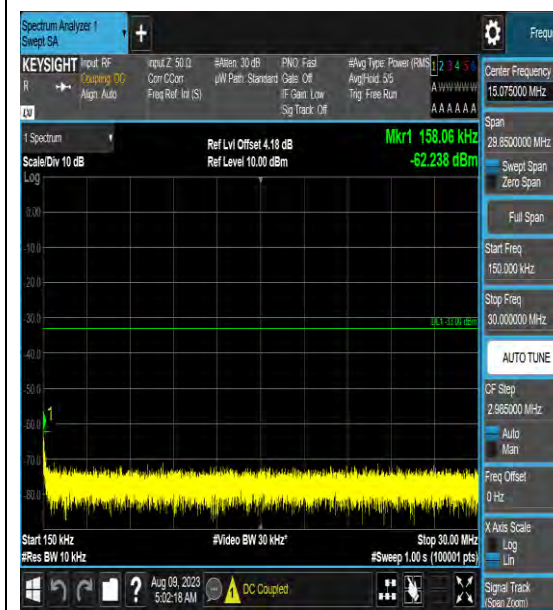

Band66_20MHz_QPSK_132072_1RB#0_0.15~30_0.15~30

Band66_20MHz_QPSK_132072_1RB#0_30~1000_30~1000

Band66_20MHz_QPSK_132072_1RB#0_1000~3000_1000~3000

Band66_20MHz_QPSK_132072_1RB#0_3000~20000_3000~20000

Band66_20MHz_QPSK_132322_1RB#0_30~1000_00_30~1000

Band66_20MHz_QPSK_132322_1RB#0_1000~3000_1000~3000

Band66_20MHz_QPSK_132322_1RB#0_3000~20000_3000~20000

Band66_20MHz_16QAM_132322_1RB#0_0.009~0.15_0.009~0.15

LTE Band 71 Test Graphs

Band71_5MHz_16QAM_133147_1RB#0_0.15~3
0_0.15~30