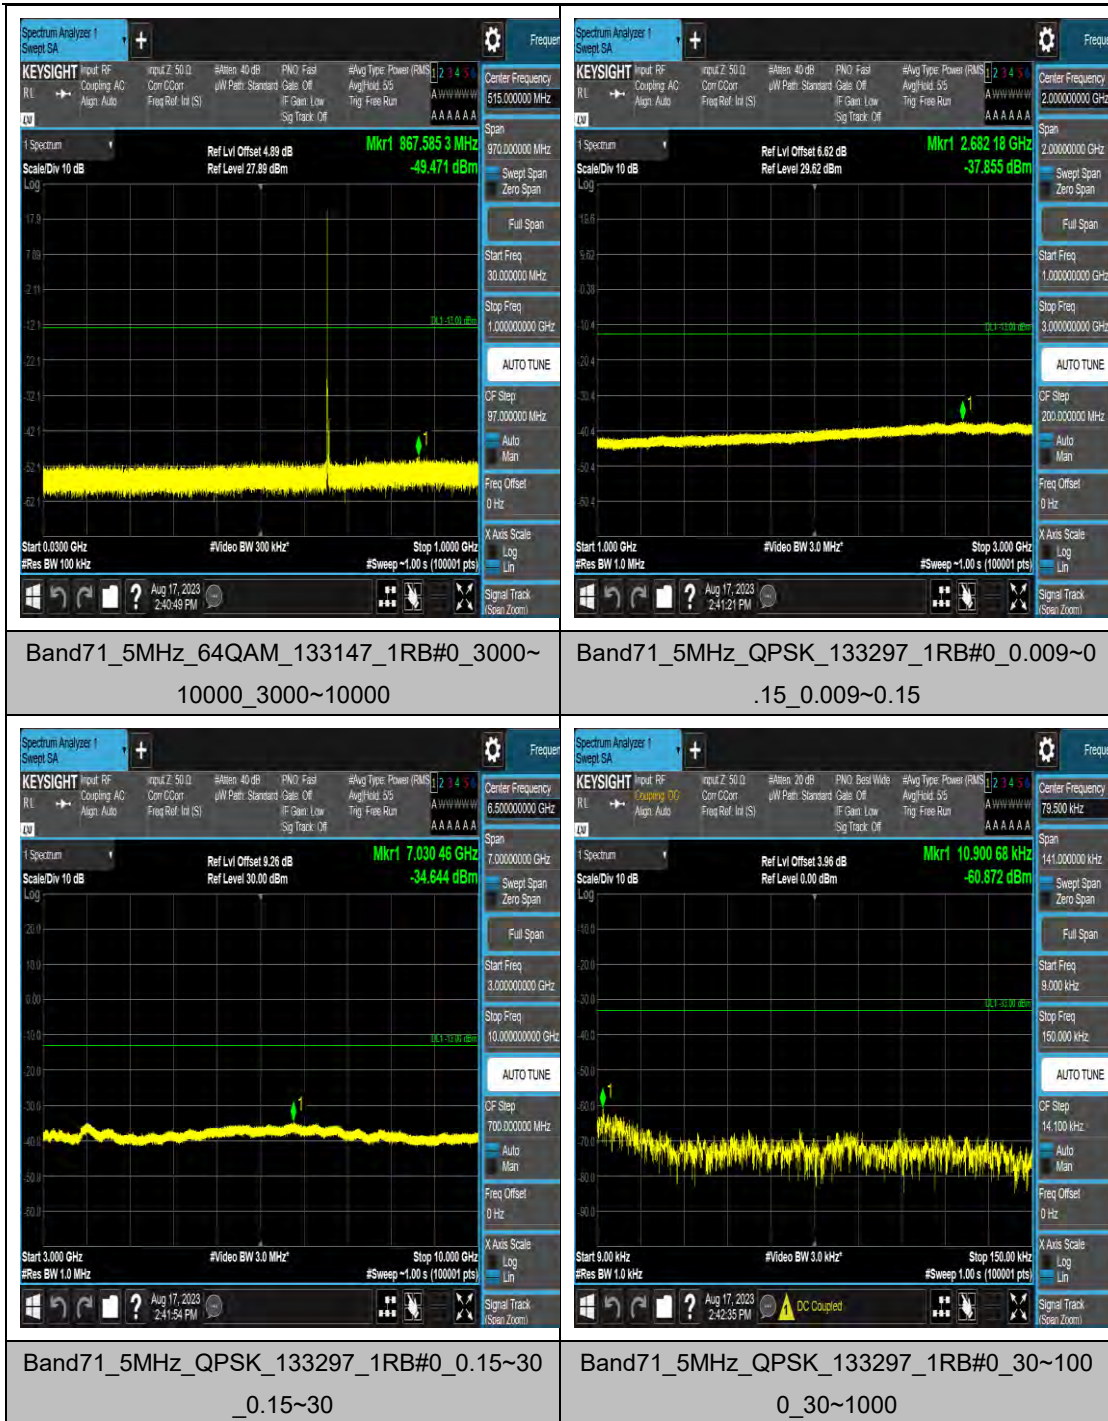

Band66_20MHz_QPSK_132322_1RB#0_1000~3000_1000~3000

Band66_20MHz_QPSK_132322_1RB#0_3000~20000_3000~20000

Band66_20MHz_16QAM_132322_1RB#0_0.009~0.15_0.009~0.15

LTE Band 71 Test Graphs

Band71_5MHz_16QAM_133147_1RB#0_0.15~3
0_0.15~30

Band71_5MHz_16QAM_133147_1RB#0_30~10
00_30~1000

Band71_5MHz_16QAM_133147_1RB#0_1000~
3000_1000~3000

Band71_5MHz_16QAM_133147_1RB#0_3000~
10000_3000~10000

Band71_5MHz_QPSK_133447_1RB#0_3000~10000_3000~10000