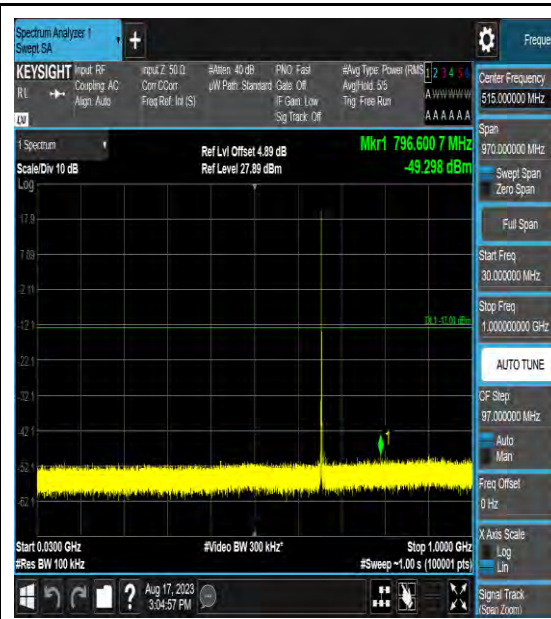

Band71_5MHz_64QAM_133447_1RB#0_0.009~0.15_0.009~0.15

Band71_5MHz_64QAM_133447_1RB#0_0.15~0.30_0.15~0.30

Band71_10MHz_64QAM_133172_1RB#0_1000
~3000_1000~3000

Band71_10MHz_64QAM_133172_1RB#0_3000
~10000_3000~10000