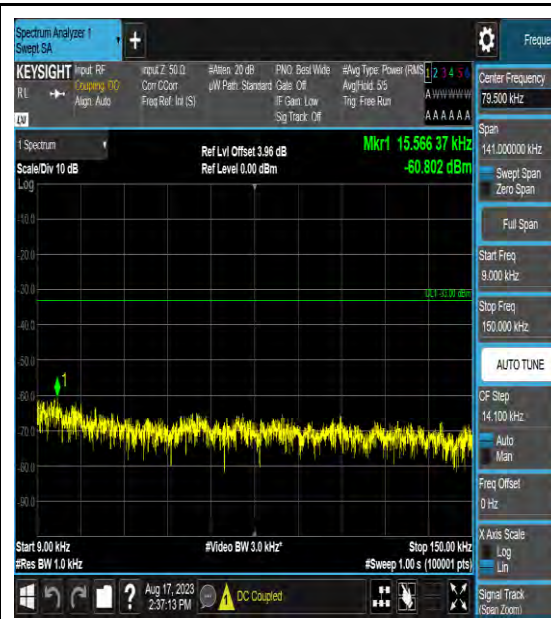

Band66_20MHz_QPSK_132322_1RB#0_1000~3000_1000~3000

Band66_20MHz_QPSK_132322_1RB#0_3000~20000_3000~20000

Band66_20MHz_16QAM_132322_1RB#0_0.009~0.15_0.009~0.15

LTE Band 71 Test Graphs

Band71_5MHz_16QAM_133147_1RB#0_0.15~3
0_0.15~30