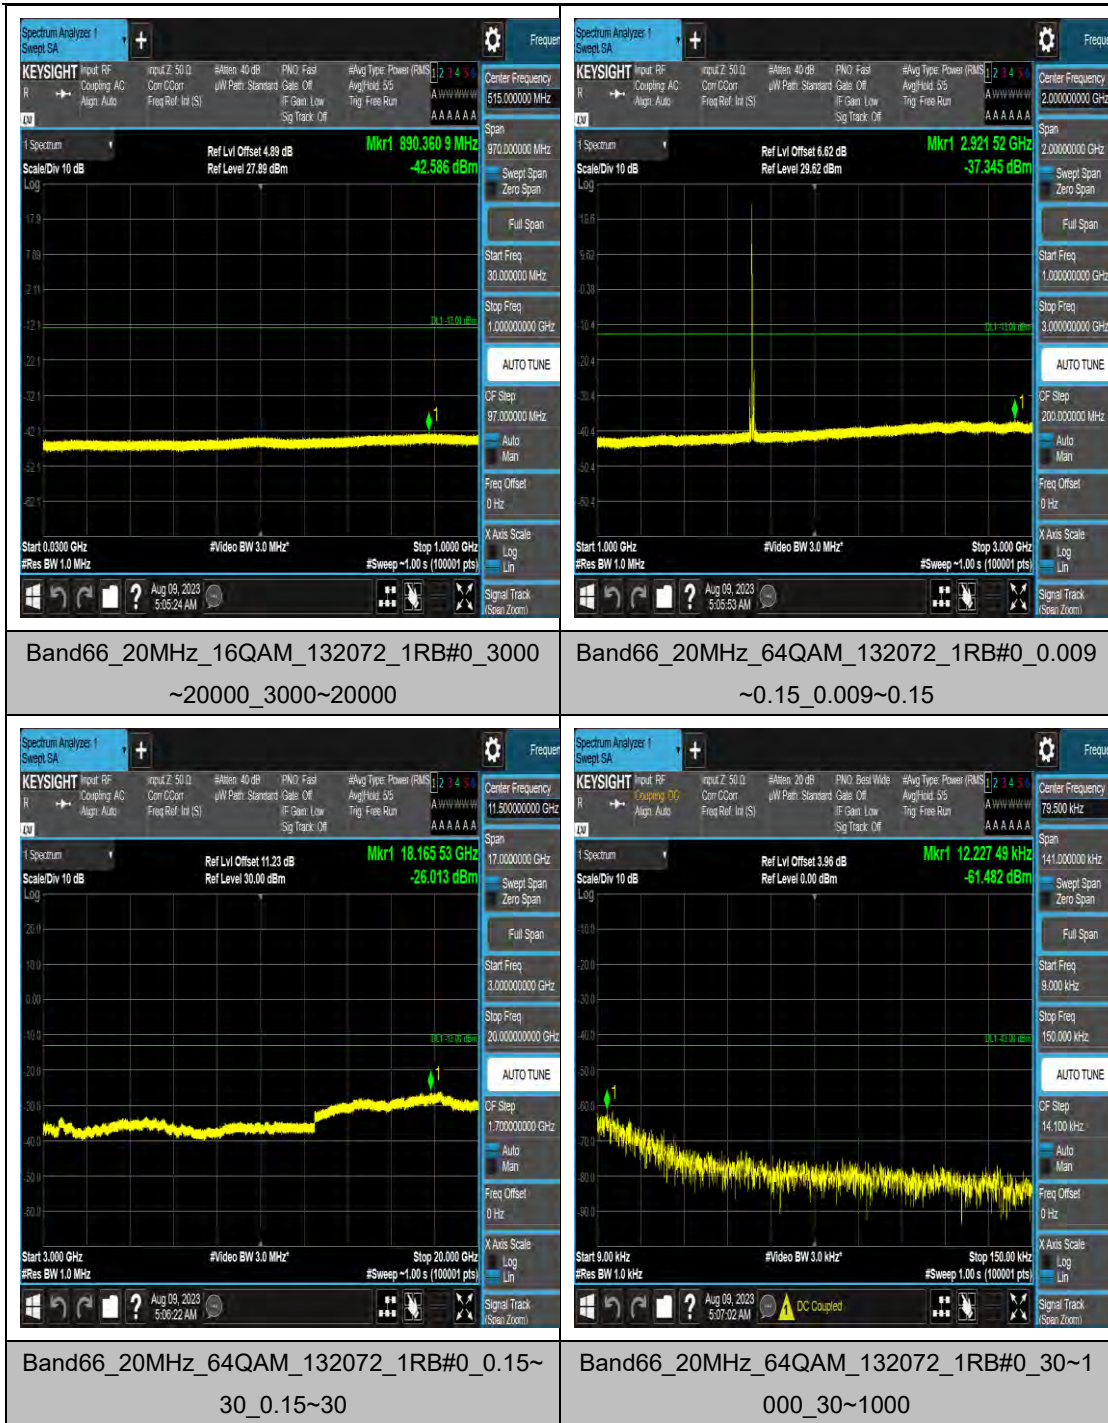

Band66_20MHz_QPSK_132072_1RB#0_0.15~30_0.15~30

Band66_20MHz_QPSK_132072_1RB#0_30~1000_30~1000

Band66_20MHz_QPSK_132072_1RB#0_1000~3000_1000~3000

Band66_20MHz_QPSK_132072_1RB#0_3000~20000_3000~20000

Band66_20MHz_QPSK_132322_1RB#0_30~1000_00_30~1000

Band66_20MHz_QPSK_132322_1RB#0_1000~3000_1000~3000

Band66_20MHz_QPSK_132322_1RB#0_3000~20000_3000~20000

Band66_20MHz_16QAM_132322_1RB#0_0.009~0.15_0.009~0.15

LTE Band 71 Test Graphs

Band71_5MHz_16QAM_133147_1RB#0_0.15~3
0_0.15~30