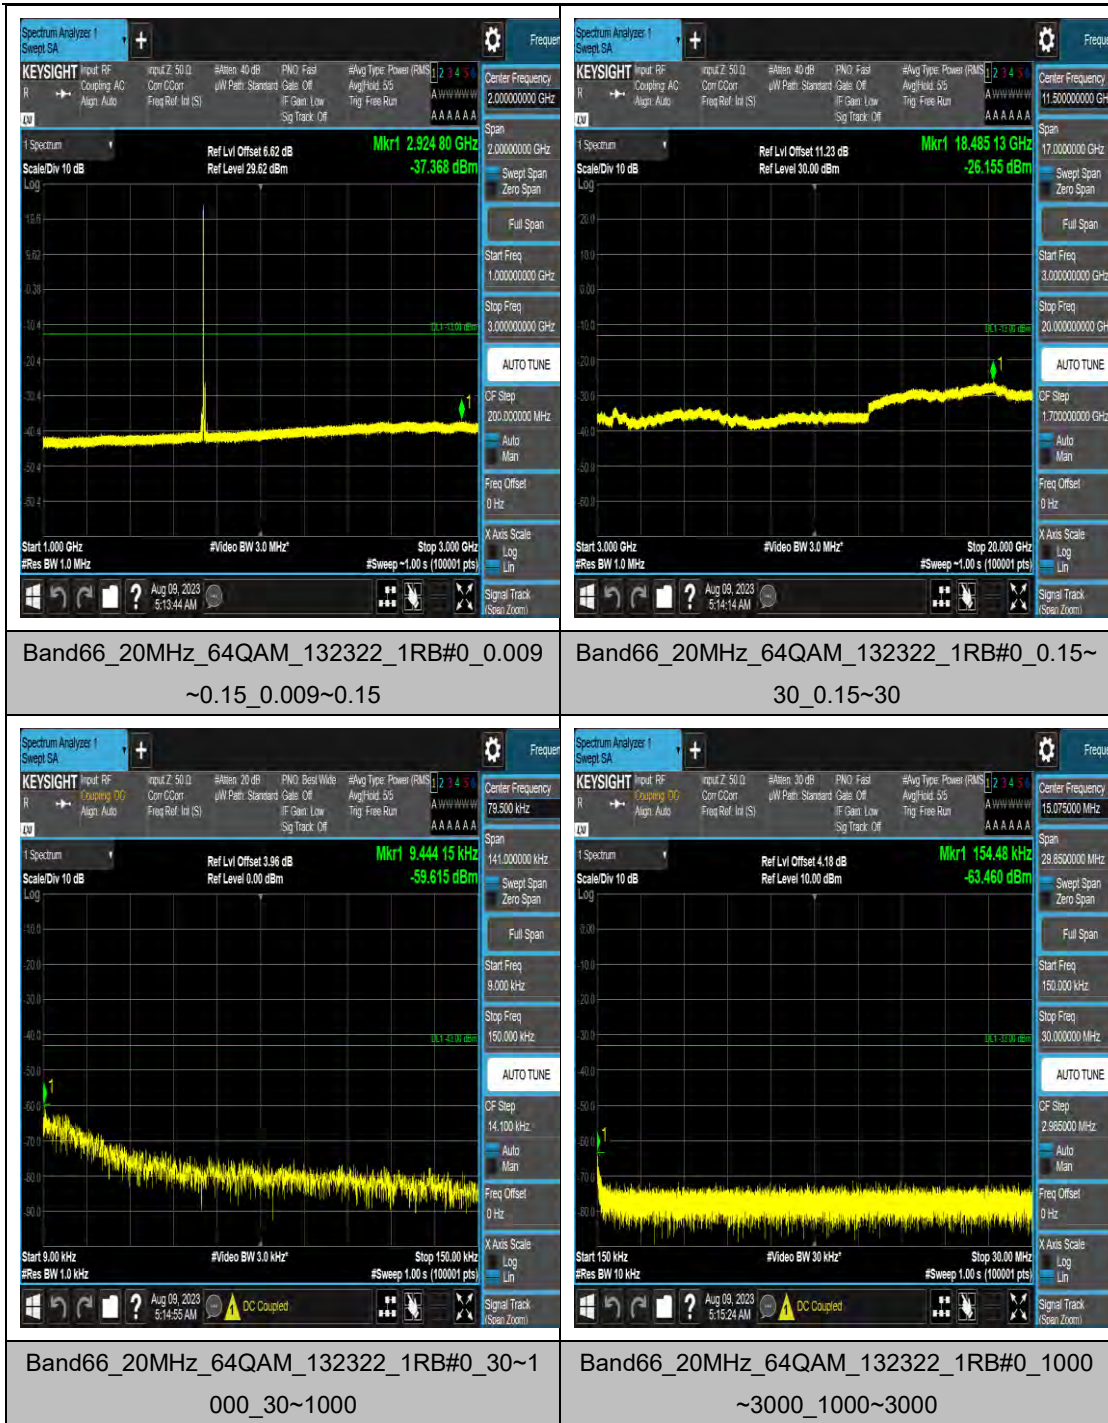

Band66_20MHz_QPSK_132072_1RB#0_0.15~30_0.15~30

Band66_20MHz_QPSK_132072_1RB#0_30~1000_30~1000

Band66_20MHz_QPSK_132072_1RB#0_1000~3000_1000~3000

Band66_20MHz_QPSK_132072_1RB#0_3000~20000_3000~20000

Band66_20MHz_QPSK_132322_1RB#0_30~1000_00_30~1000

Band66_20MHz_QPSK_132322_1RB#0_1000~3000_1000~3000

Band66_20MHz_QPSK_132322_1RB#0_3000~20000_3000~20000

Band66_20MHz_16QAM_132322_1RB#0_0.009~0.15_0.009~0.15

LTE Band 71 Test Graphs

Band71_5MHz_16QAM_133147_1RB#0_0.15~3
0_0.15~30