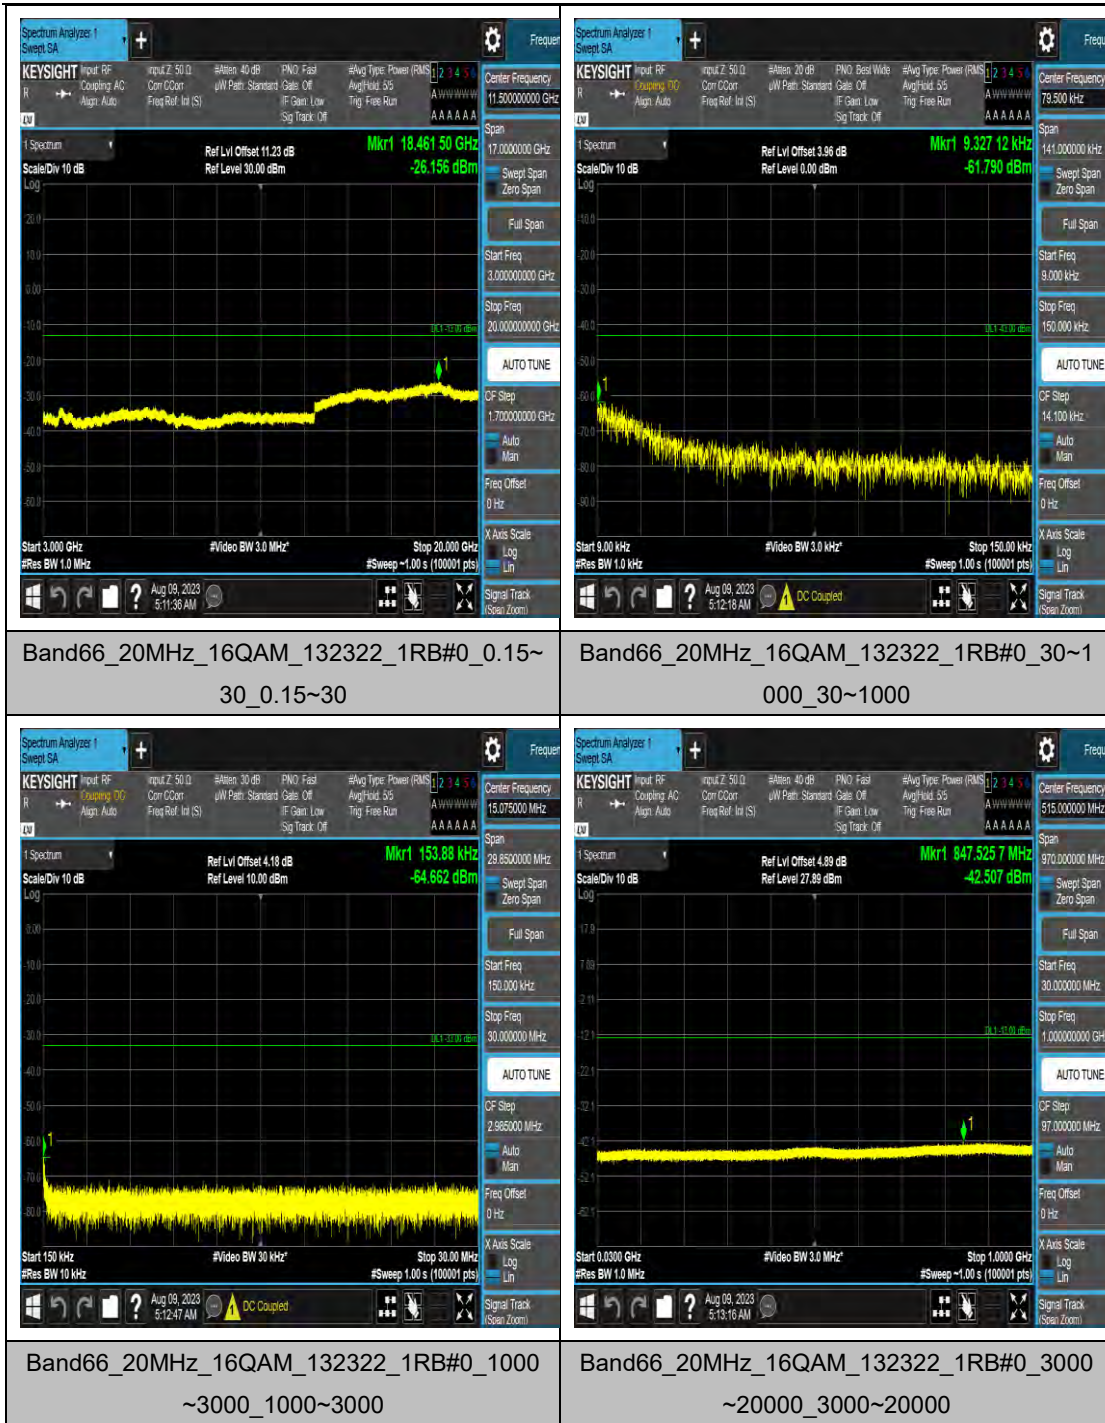

Band66_20MHz_QPSK_132072_1RB#0_0.15~30_0.15~30

Band66_20MHz_QPSK_132072_1RB#0_30~1000_30~1000

Band66_20MHz_QPSK_132072_1RB#0_1000~3000_1000~3000

Band66_20MHz_QPSK_132072_1RB#0_3000~20000_3000~20000

Band66_20MHz_QPSK_132322_1RB#0_30~1000_00_30~1000

Band66_20MHz_QPSK_132322_1RB#0_1000~3000_1000~3000

Band66_20MHz_QPSK_132322_1RB#0_3000~20000_3000~20000

Band66_20MHz_16QAM_132322_1RB#0_0.009~0.15_0.009~0.15

LTE Band 71 Test Graphs

Band71_5MHz_16QAM_133147_1RB#0_0.15~3
0_0.15~30