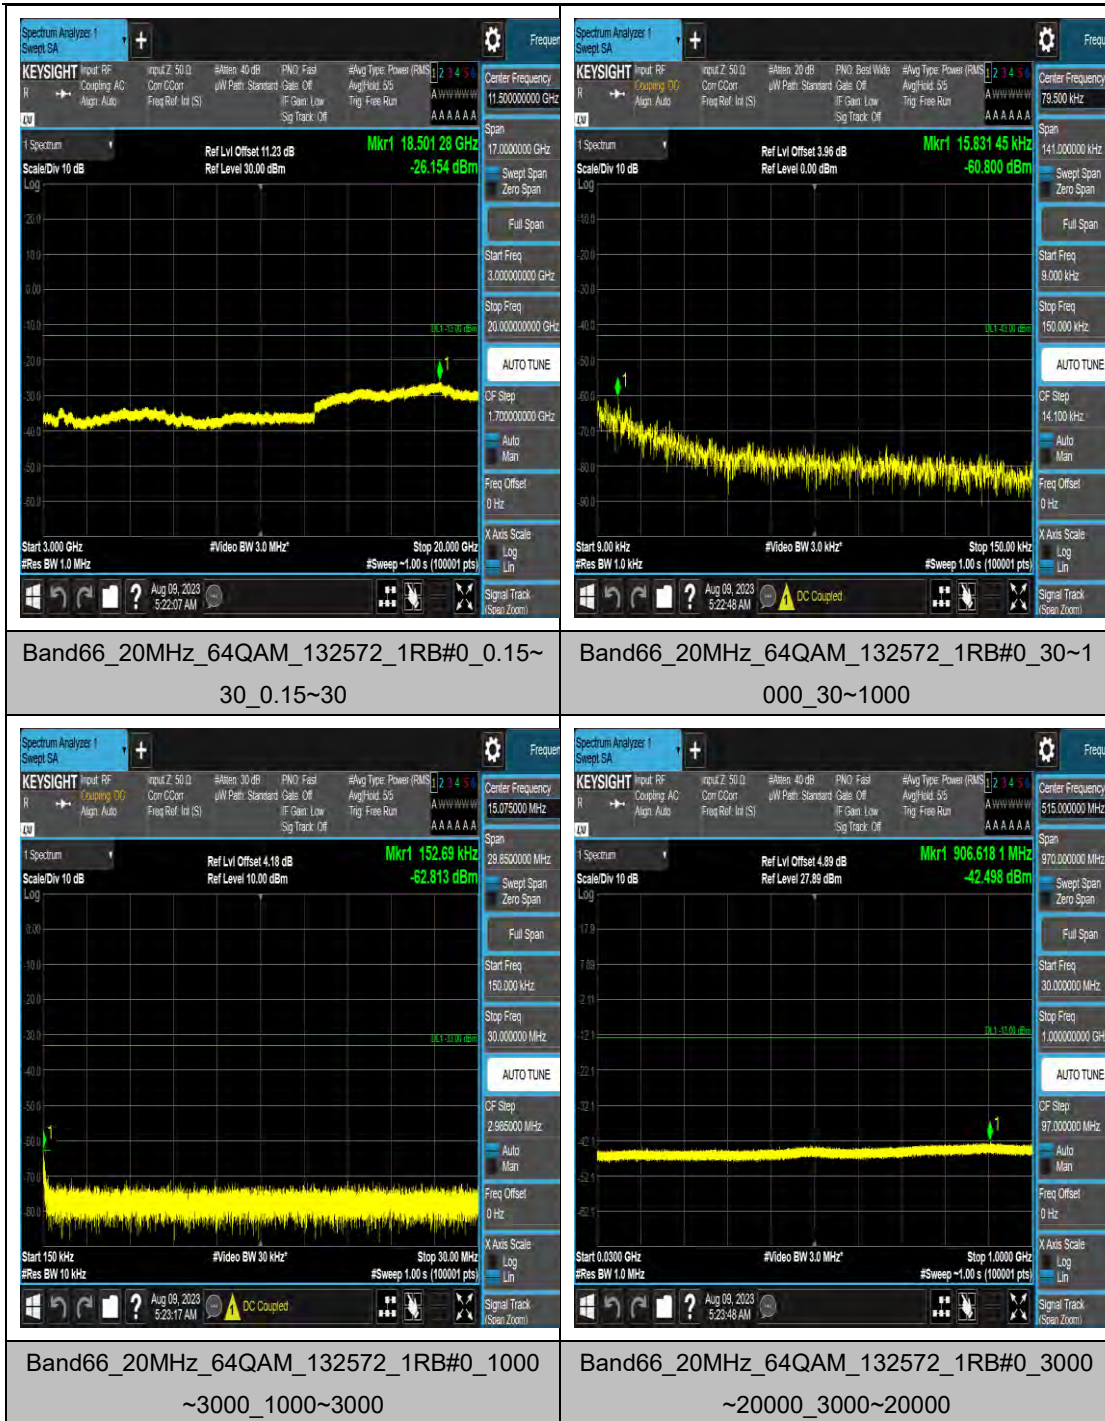

Band66_20MHz_QPSK_132322_1RB#0_1000~3000_1000~3000

Band66_20MHz_QPSK_132322_1RB#0_3000~20000_3000~20000

Band66_20MHz_16QAM_132322_1RB#0_0.009~0.15_0.009~0.15

LTE Band 71 Test Graphs

Band71_5MHz_16QAM_133147_1RB#0_0.15~3
0_0.15~30