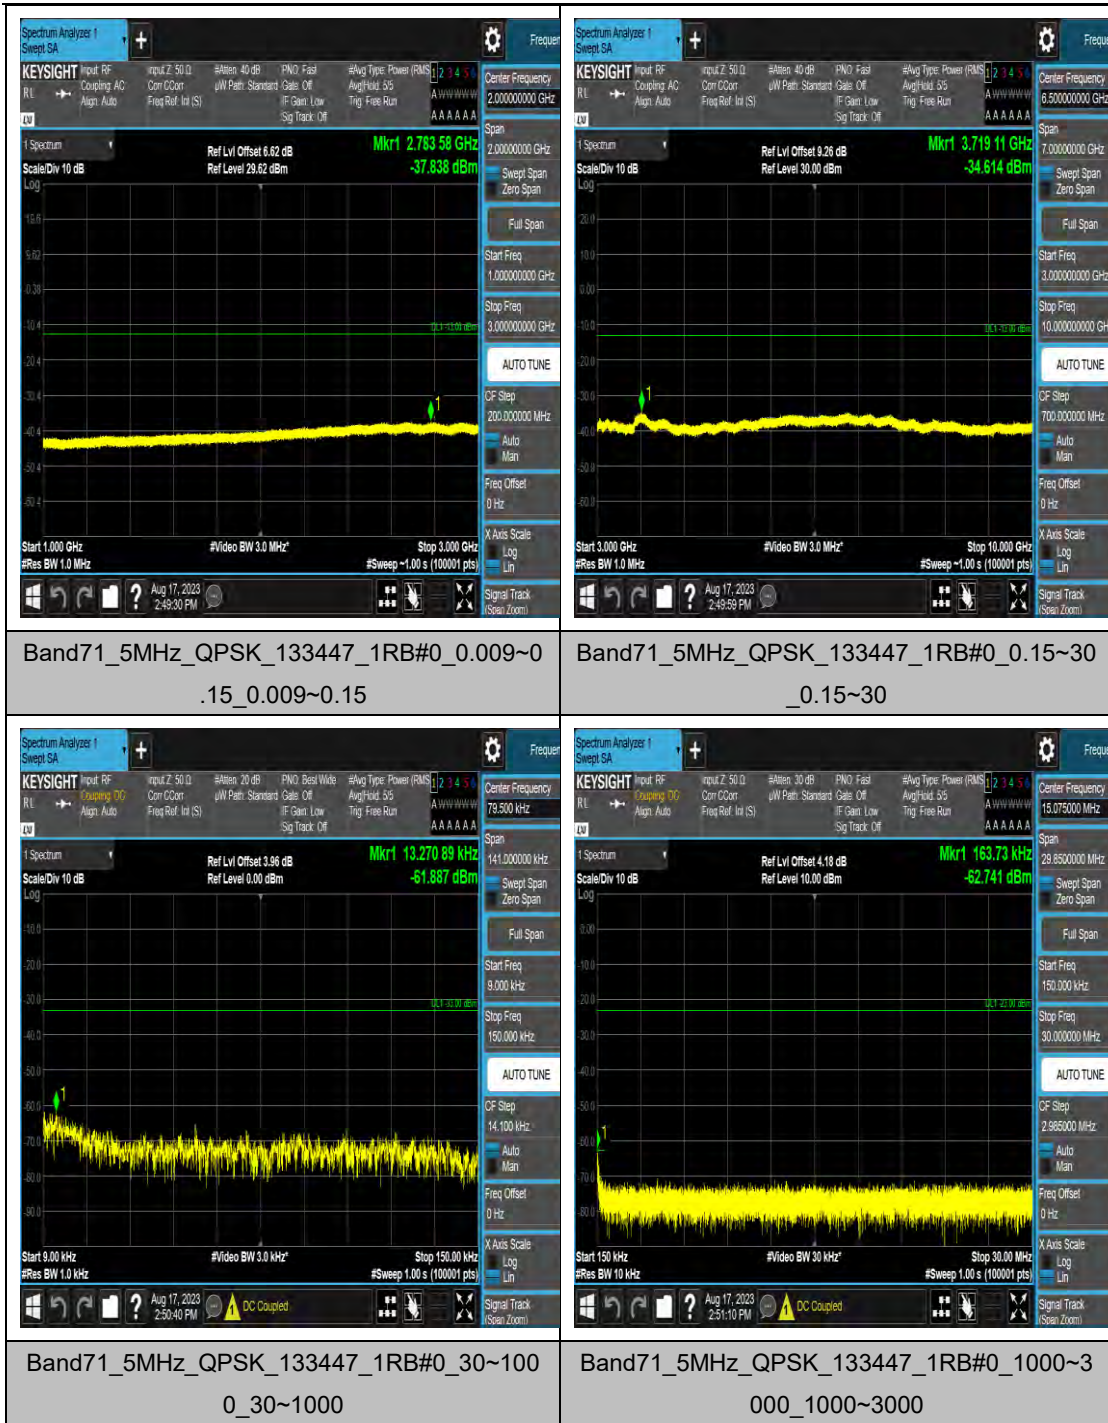

Band66_20MHz_QPSK_132322_1RB#0_1000~3000_1000~3000

Band66_20MHz_QPSK_132322_1RB#0_3000~20000_3000~20000

Band66_20MHz_16QAM_132322_1RB#0_0.009~0.15_0.009~0.15

LTE Band 71 Test Graphs

Band71_5MHz_16QAM_133147_1RB#0_0.15~3
0_0.15~30

Band71_5MHz_16QAM_133147_1RB#0_30~10
00_30~1000

Band71_5MHz_16QAM_133147_1RB#0_1000~
3000_1000~3000

Band71_5MHz_16QAM_133147_1RB#0_3000~
10000_3000~10000

Band71_5MHz_QPSK_133447_1RB#0_3000~10000_3000~10000