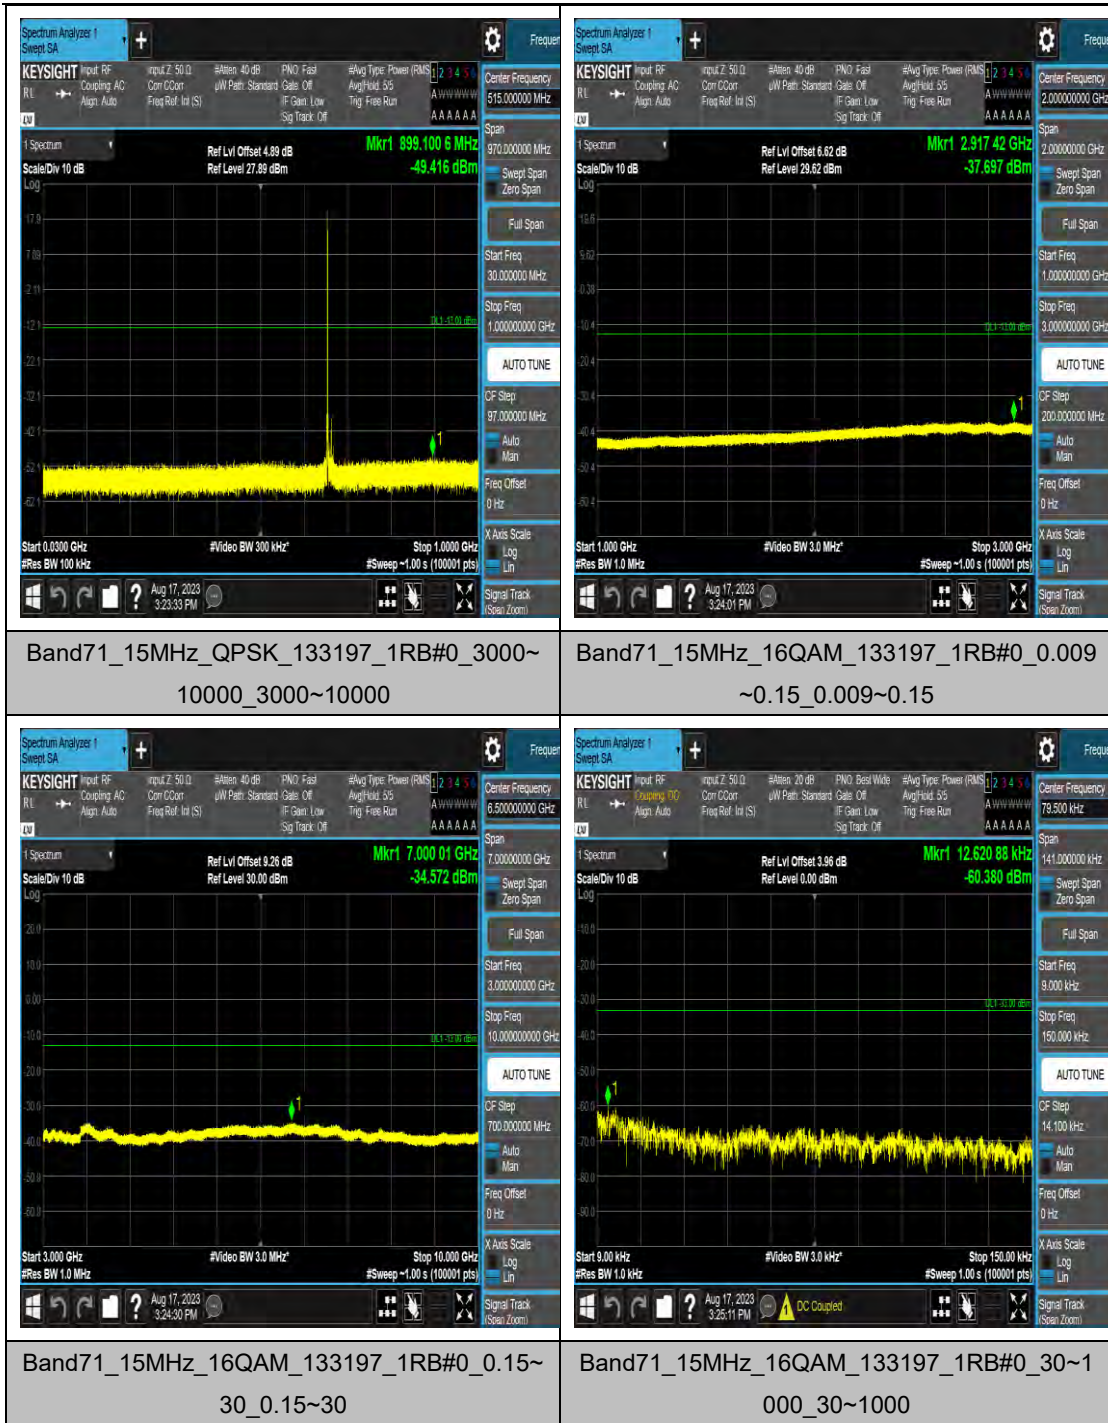

Band71_15MHz_QPSK_133197_1RB#0_30~1000_00_30~1000

Band71_15MHz_QPSK_133197_1RB#0_1000~3000_1000~3000