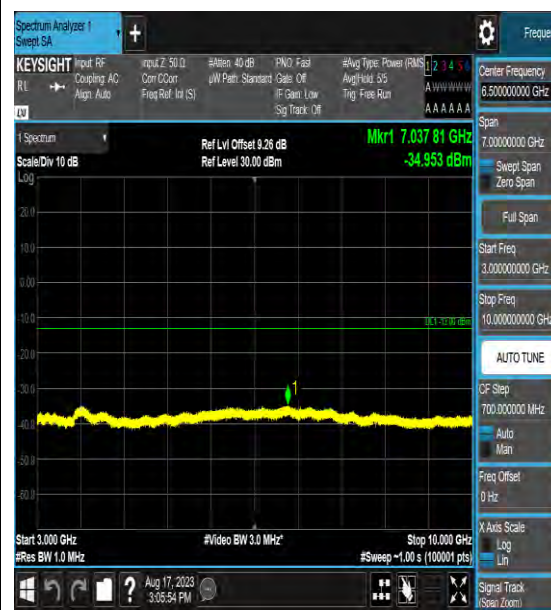

Band71_10MHz_64QAM_133172_1RB#0_3000
~10000_3000~10000

Band71_10MHz_QPSK_133297_1RB#0_0.15~3
0_0.15~30