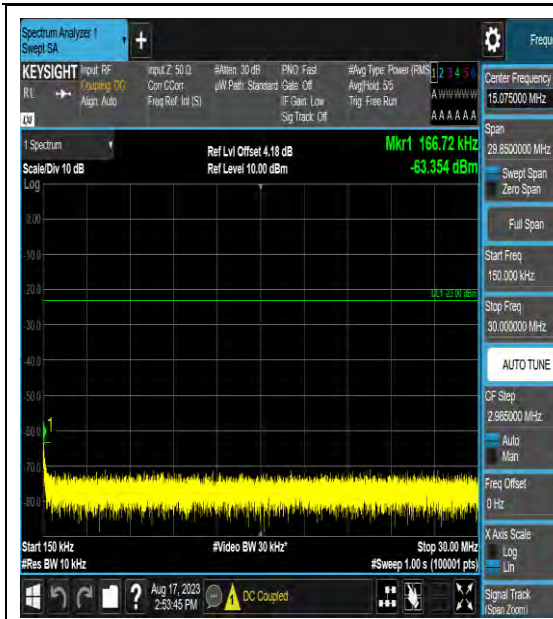

Band71_5MHz_16QAM_133447_1RB#0_1000~3000_1000~3000