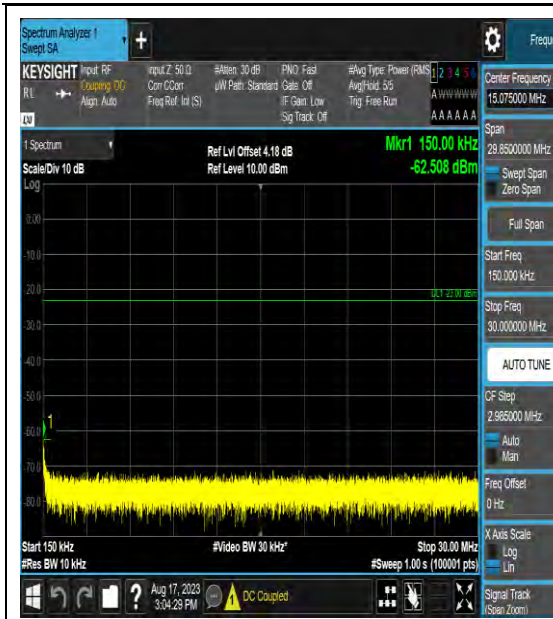

Band71_5MHz_64QAM_133447_1RB#0_0.009~0.15_0.009~0.15

Band71_5MHz_64QAM_133447_1RB#0_0.15~0.30_0.15~0.30

Band71_10MHz_64QAM_133172_1RB#0_1000
~3000_1000~3000

Band71_10MHz_64QAM_133172_1RB#0_3000
~10000_3000~10000