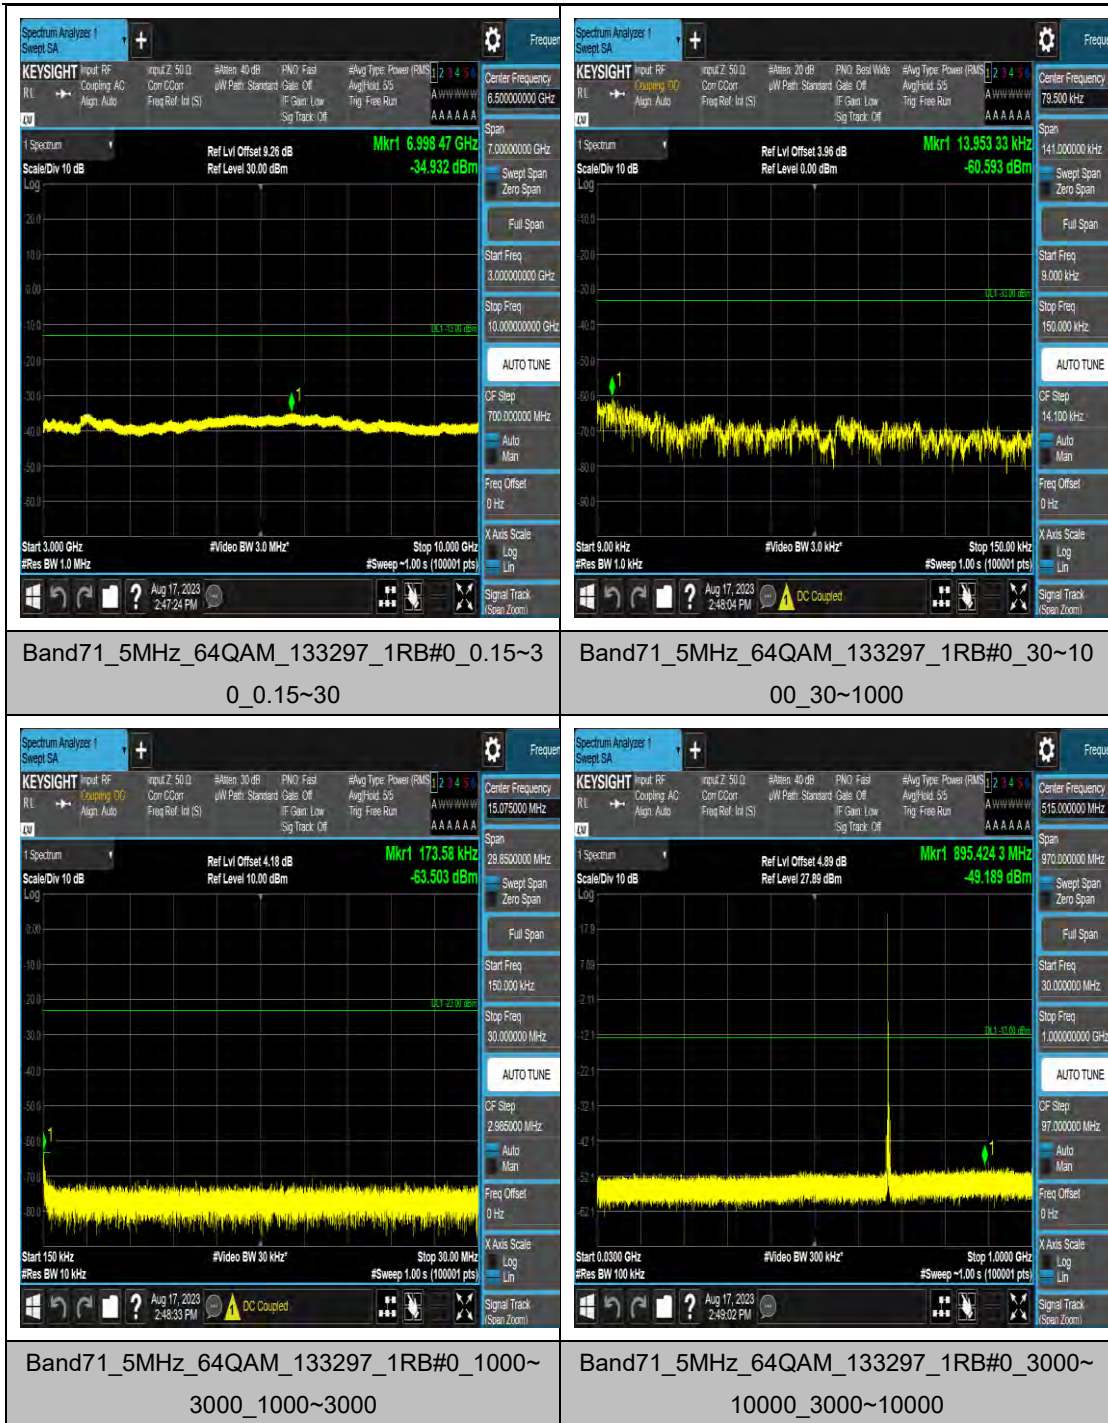

Band66_20MHz_QPSK_132322_1RB#0_1000~3000_1000~3000

Band66_20MHz_QPSK_132322_1RB#0_3000~20000_3000~20000

Band66_20MHz_16QAM_132322_1RB#0_0.009~0.15_0.009~0.15

LTE Band 71 Test Graphs

Band71_5MHz_16QAM_133147_1RB#0_0.15~3
0_0.15~30

Band71_5MHz_16QAM_133147_1RB#0_30~10
00_30~1000

Band71_5MHz_16QAM_133147_1RB#0_1000~
3000_1000~3000

Band71_5MHz_16QAM_133147_1RB#0_3000~
10000_3000~10000

Band71_5MHz_QPSK_133447_1RB#0_3000~10000_3000~10000