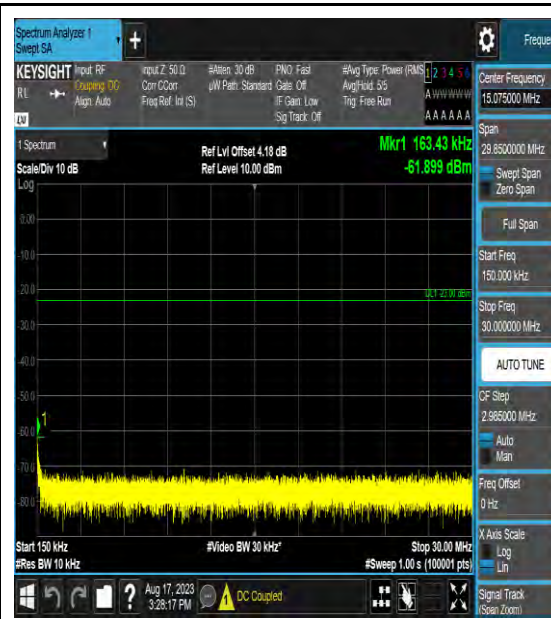

Band71_15MHz_64QAM_133197_1RB#0_1000~3000_1000~3000