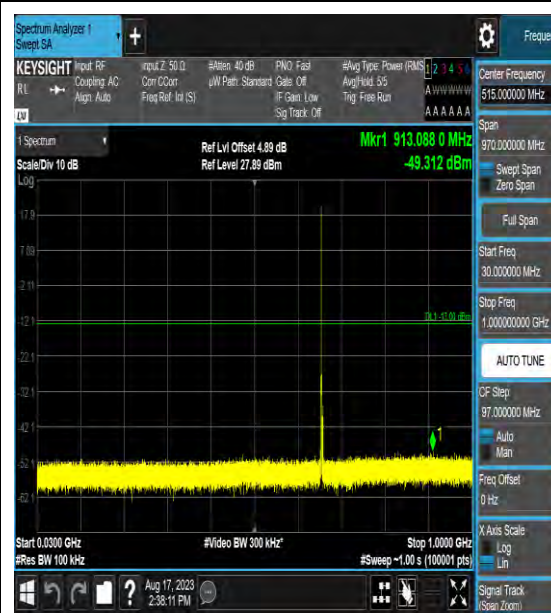

Band71_5MHz_16QAM_133147_1RB#0_30~10
00_30~1000

Band71_5MHz_16QAM_133147_1RB#0_3000~
10000_3000~10000