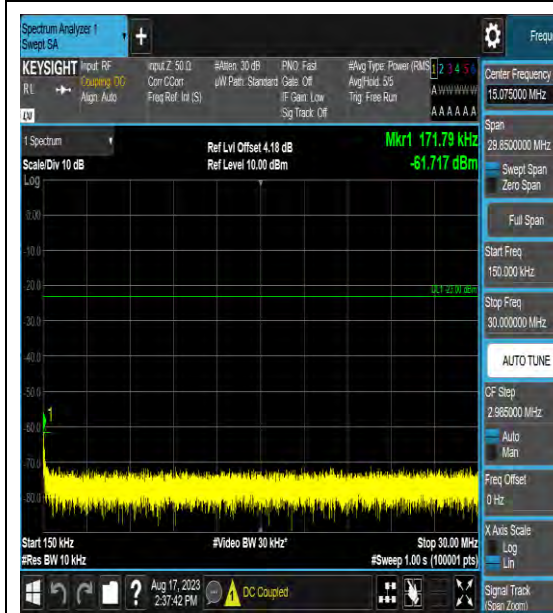

Band71_5MHz_16QAM_133147_1RB#0_0.15~3
0_0.15~30

Band71_5MHz_16QAM_133147_1RB#0_1000~
3000_1000~3000