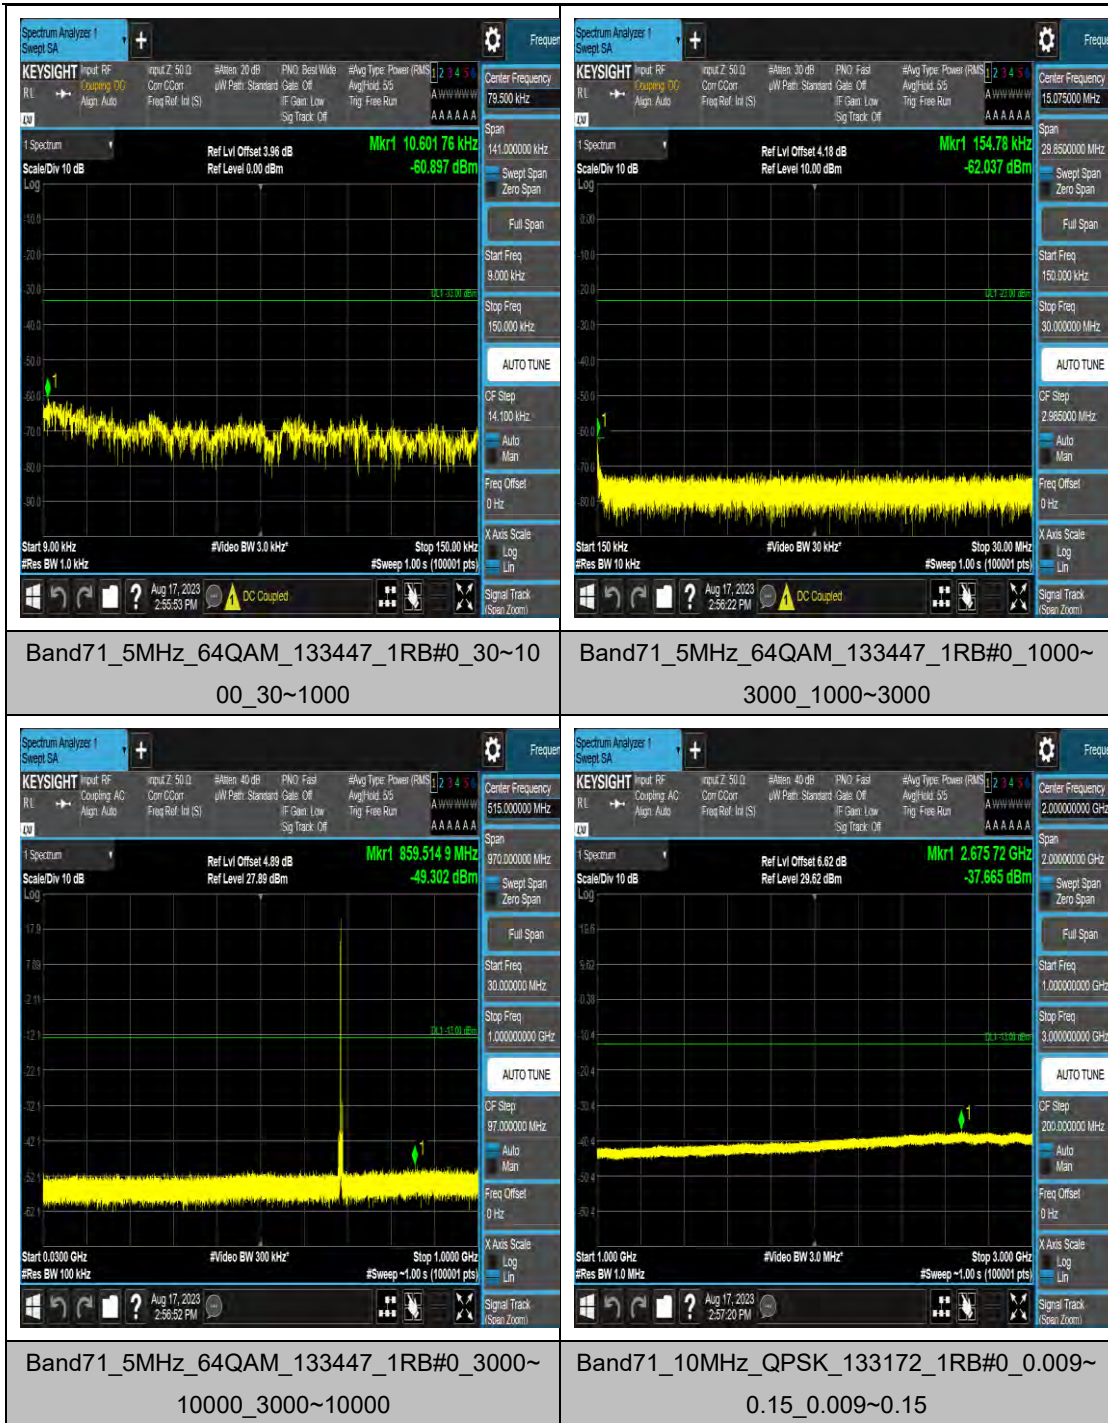

Band71_5MHz_64QAM_133447_1RB#0_0.009~0.15_0.009~0.15

Band71_5MHz_64QAM_133447_1RB#0_0.15~0.30_0.15~0.30