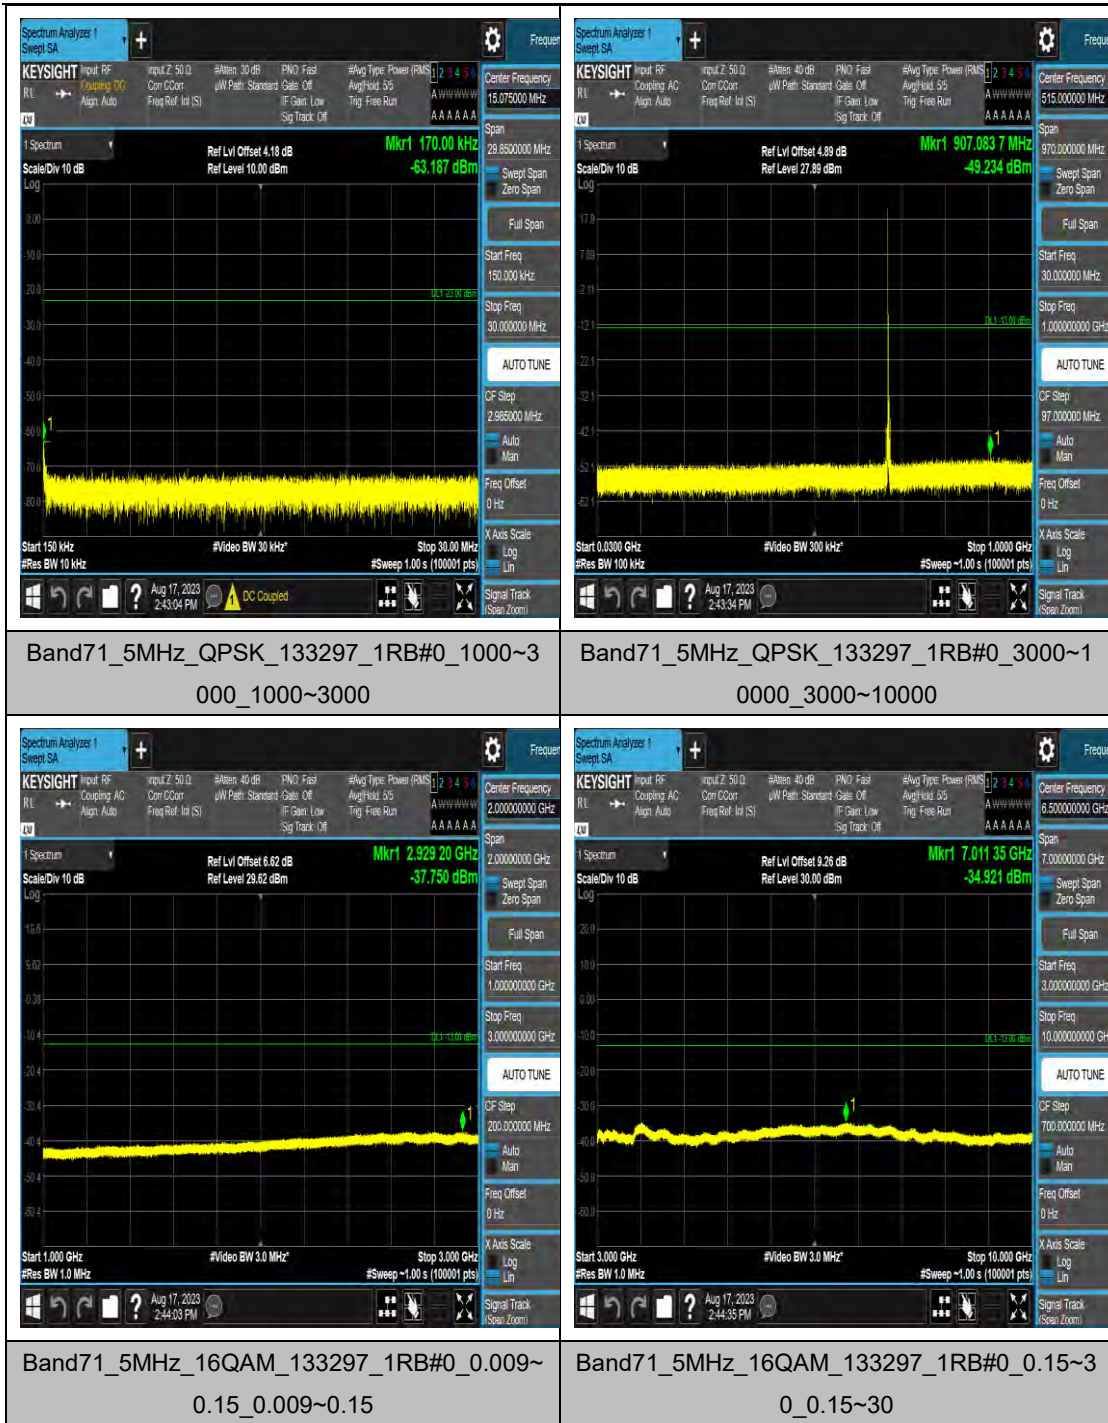

Band71_5MHz_16QAM_133147_1RB#0_30~10
00_30~1000

Band71_5MHz_16QAM_133147_1RB#0_1000~
3000_1000~3000

Band71_5MHz_16QAM_133147_1RB#0_3000~
10000_3000~10000

Band71_5MHz_QPSK_133447_1RB#0_3000~10000_3000~10000