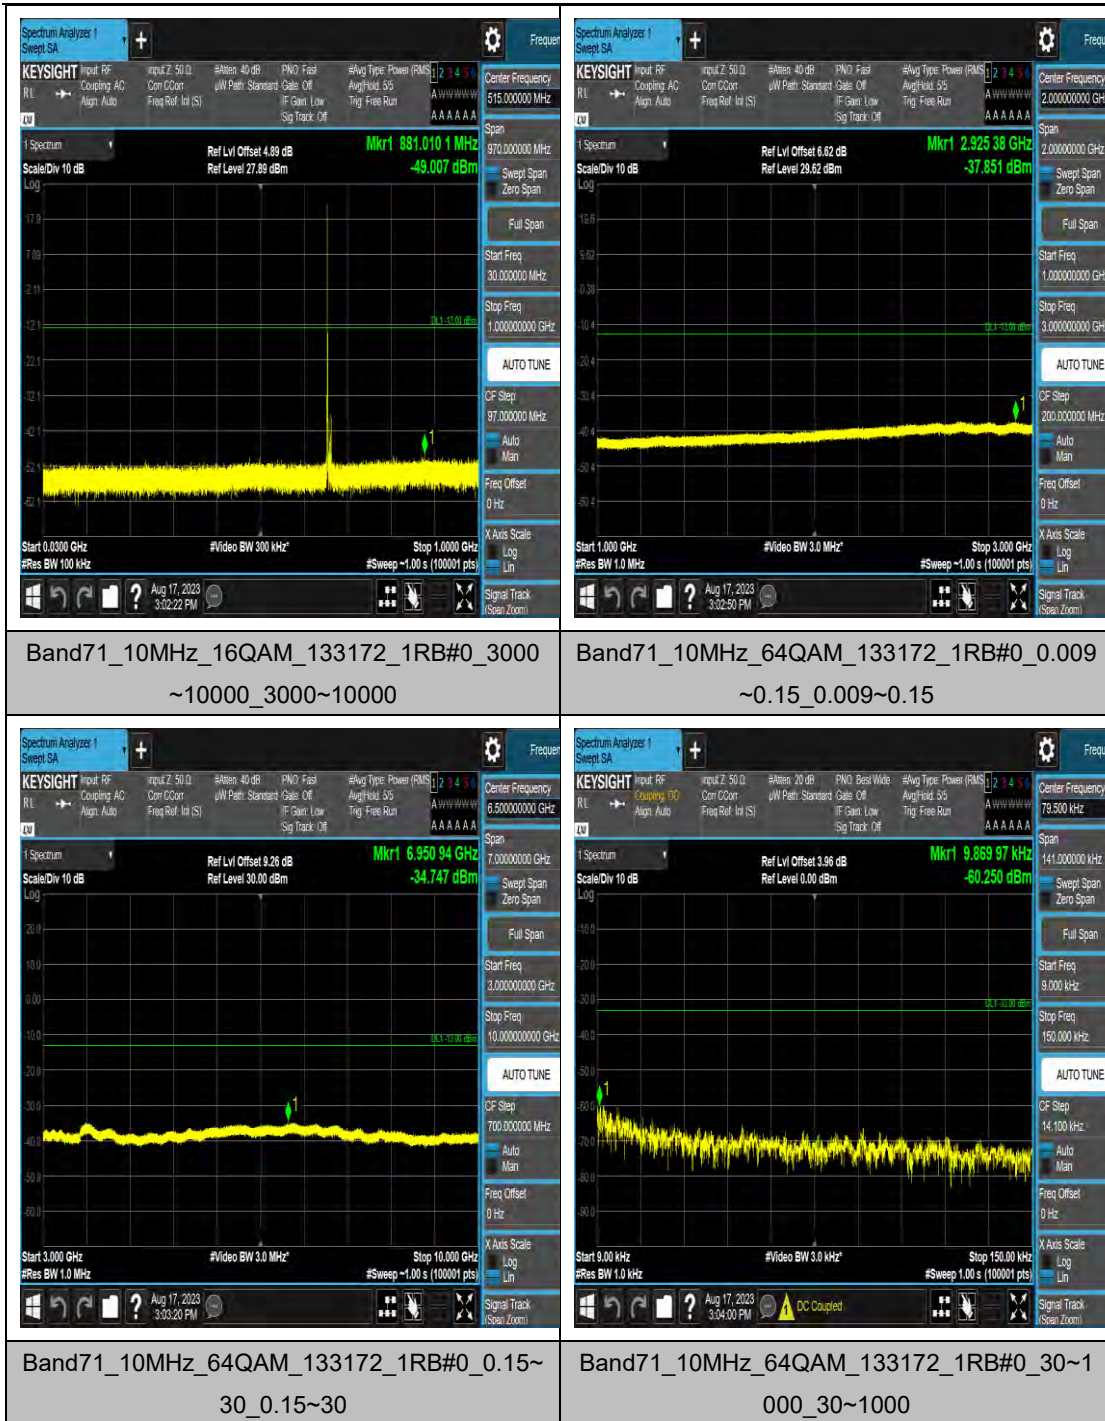

Band71_5MHz_64QAM_133447_1RB#0_0.009~0.15_0.009~0.15

Band71_5MHz_64QAM_133447_1RB#0_0.15~0.30_0.15~0.30

Band71_10MHz_64QAM_133172_1RB#0_1000
~3000_1000~3000

Band71_10MHz_64QAM_133172_1RB#0_3000
~10000_3000~10000