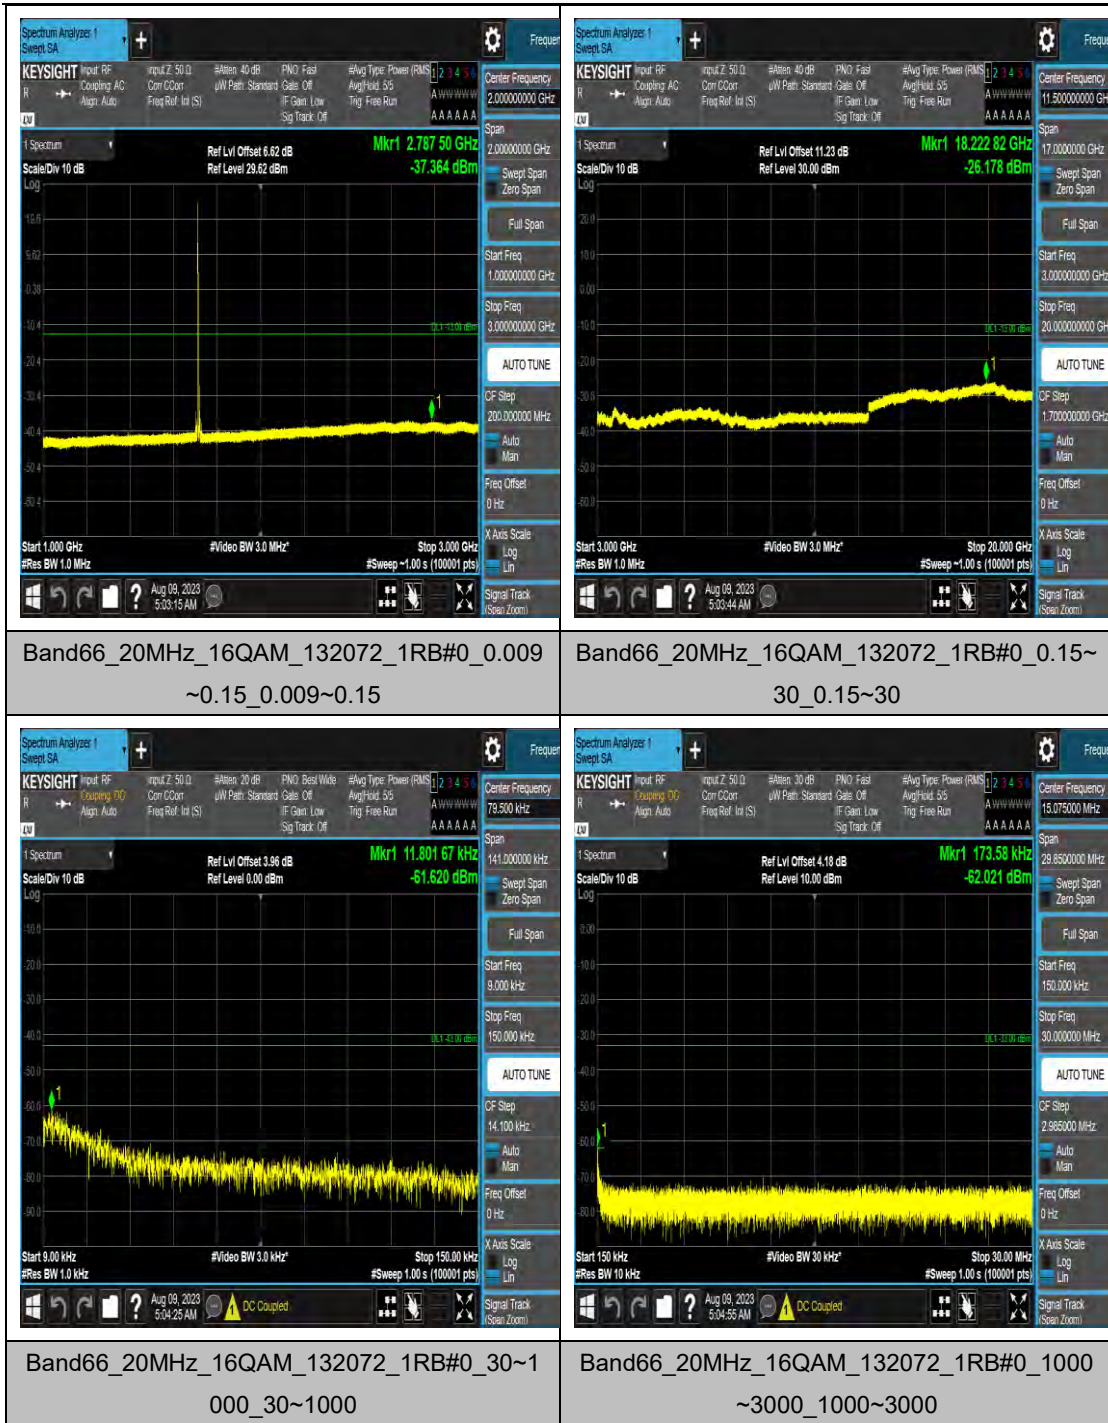

Band66_20MHz_QPSK_132072_1RB#0_0.15~30_0.15~30

Band66_20MHz_QPSK_132072_1RB#0_30~1000_30~1000

Band66_20MHz_QPSK_132072_1RB#0_1000~3000_1000~3000

Band66_20MHz_QPSK_132072_1RB#0_3000~20000_3000~20000

Band66_20MHz_QPSK_132322_1RB#0_30~1000_00_30~1000

Band66_20MHz_QPSK_132322_1RB#0_1000~3000_1000~3000

Band66_20MHz_QPSK_132322_1RB#0_3000~20000_3000~20000

Band66_20MHz_16QAM_132322_1RB#0_0.009~0.15_0.009~0.15

LTE Band 71 Test Graphs

Band71_5MHz_16QAM_133147_1RB#0_0.15~3
0_0.15~30