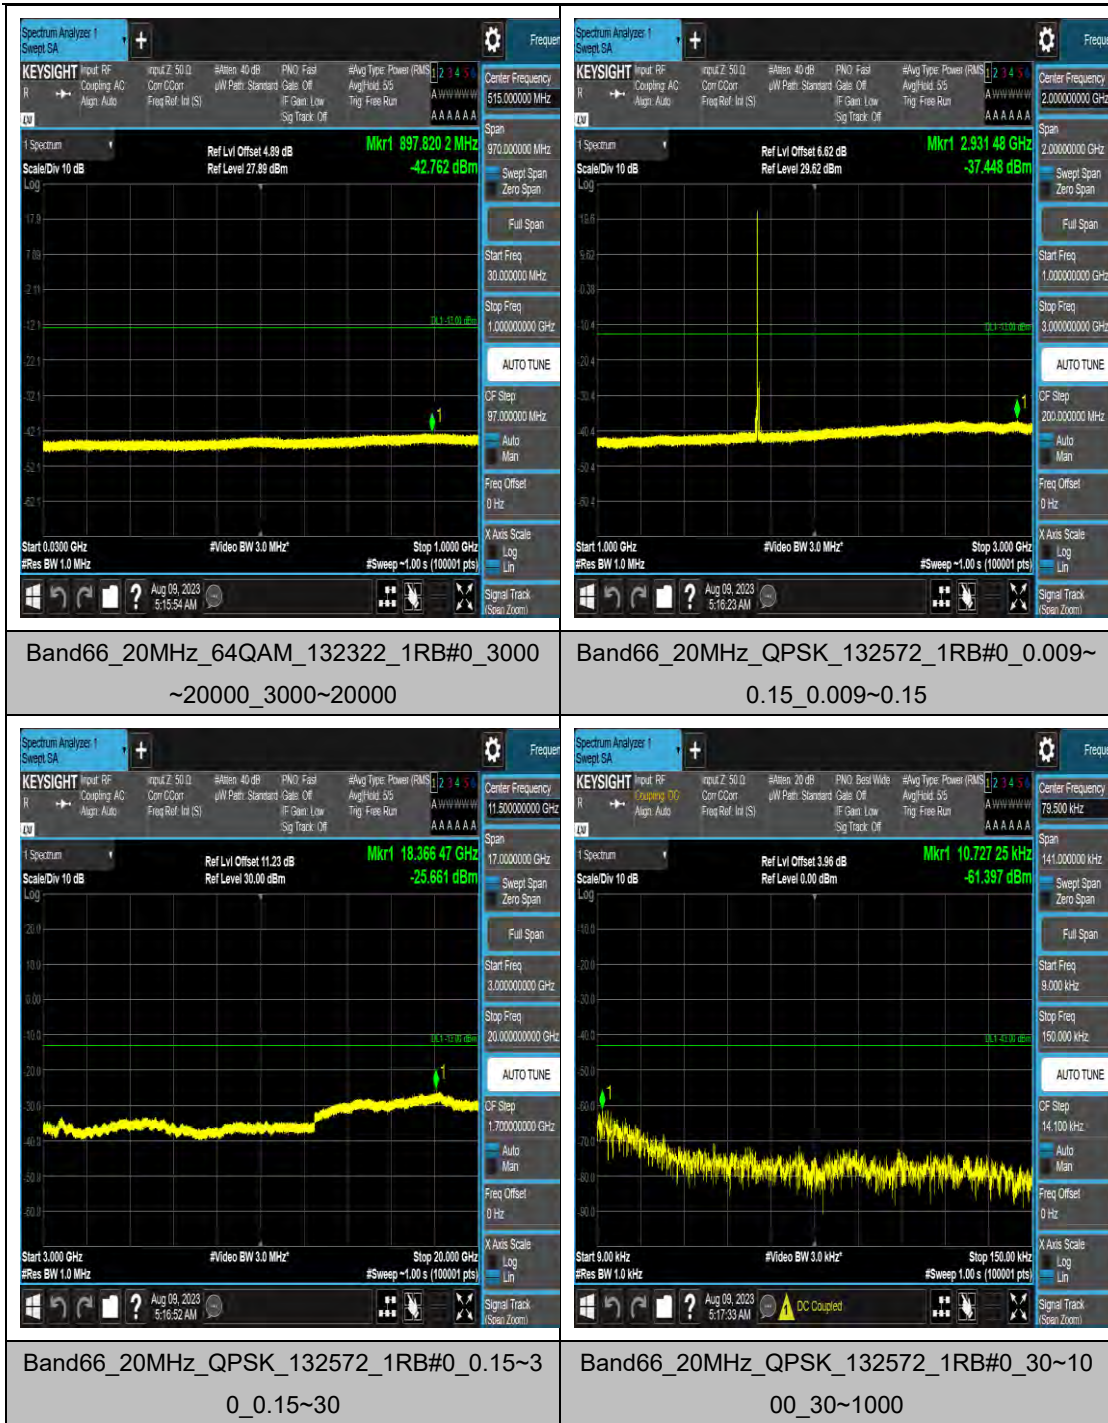

Band66_20MHz_QPSK_132072_1RB#0_0.15~30_0.15~30

Band66_20MHz_QPSK_132072_1RB#0_30~1000_30~1000

Band66_20MHz_QPSK_132072_1RB#0_1000~3000_1000~3000

Band66_20MHz_QPSK_132072_1RB#0_3000~20000_3000~20000

Band66_20MHz_QPSK_132322_1RB#0_30~1000_00_30~1000

Band66_20MHz_QPSK_132322_1RB#0_1000~3000_1000~3000

Band66_20MHz_QPSK_132322_1RB#0_3000~20000_3000~20000

Band66_20MHz_16QAM_132322_1RB#0_0.009~0.15_0.009~0.15

LTE Band 71 Test Graphs

Band71_5MHz_16QAM_133147_1RB#0_0.15~3
0_0.15~30