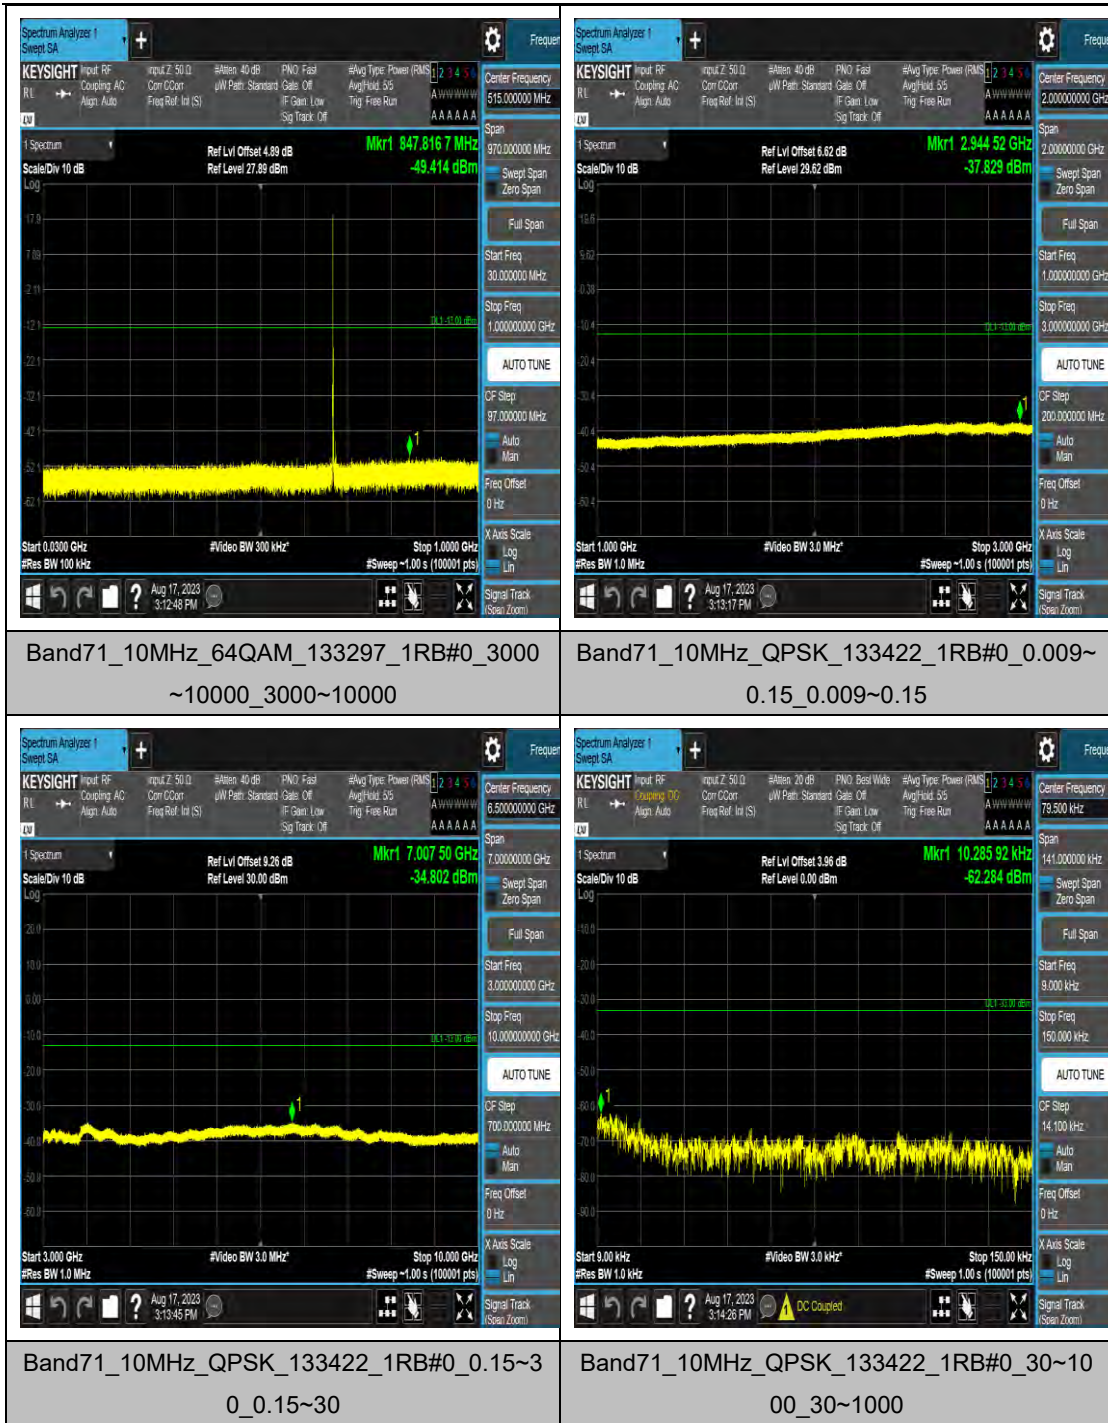

Band71_10MHz_QPSK_133297_1RB#0_0.009~
0.15_0.009~0.15

Band71_10MHz_QPSK_133297_1RB#0_0.15~3
0_0.15~30

Band71_10MHz_16QAM_133422_1RB#0_30~1000_30~1000

Band71_10MHz_16QAM_133422_1RB#0_1000~3000_1000~3000

Band71_10MHz_16QAM_133422_1RB#0_3000~10000_3000~10000