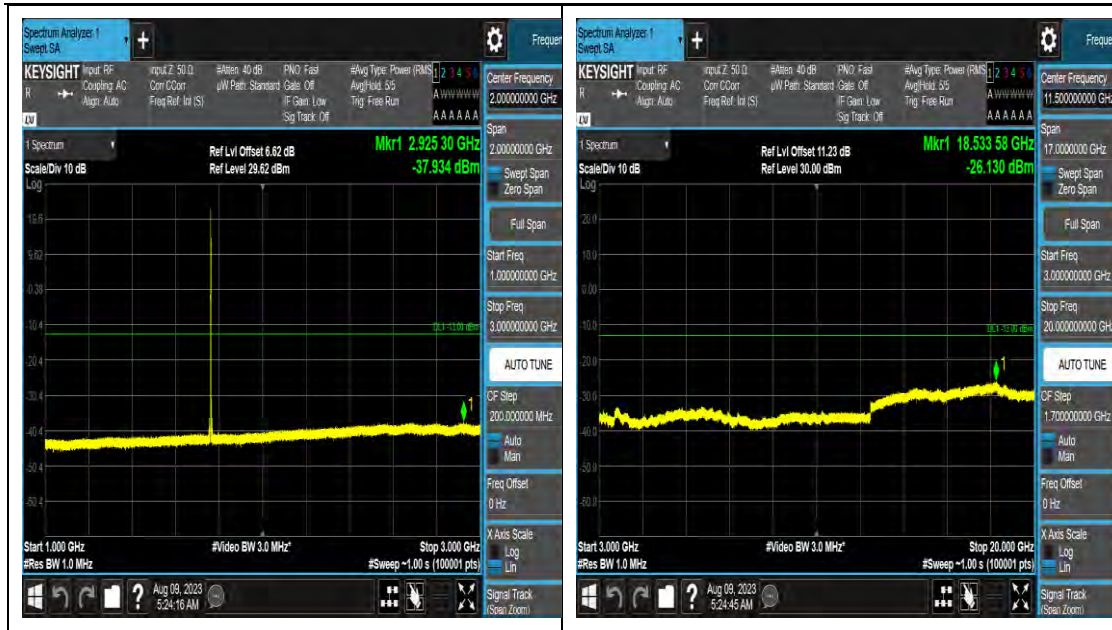

Band66_20MHz_QPSK_132322_1RB#0_1000~3000_1000~3000

Band66_20MHz_QPSK_132322_1RB#0_3000~20000_3000~20000

Band66_20MHz_16QAM_132322_1RB#0_0.009~0.15_0.009~0.15

LTE Band 71 Test Graphs

Band71_5MHz_16QAM_133147_1RB#0_0.15~3
0_0.15~30