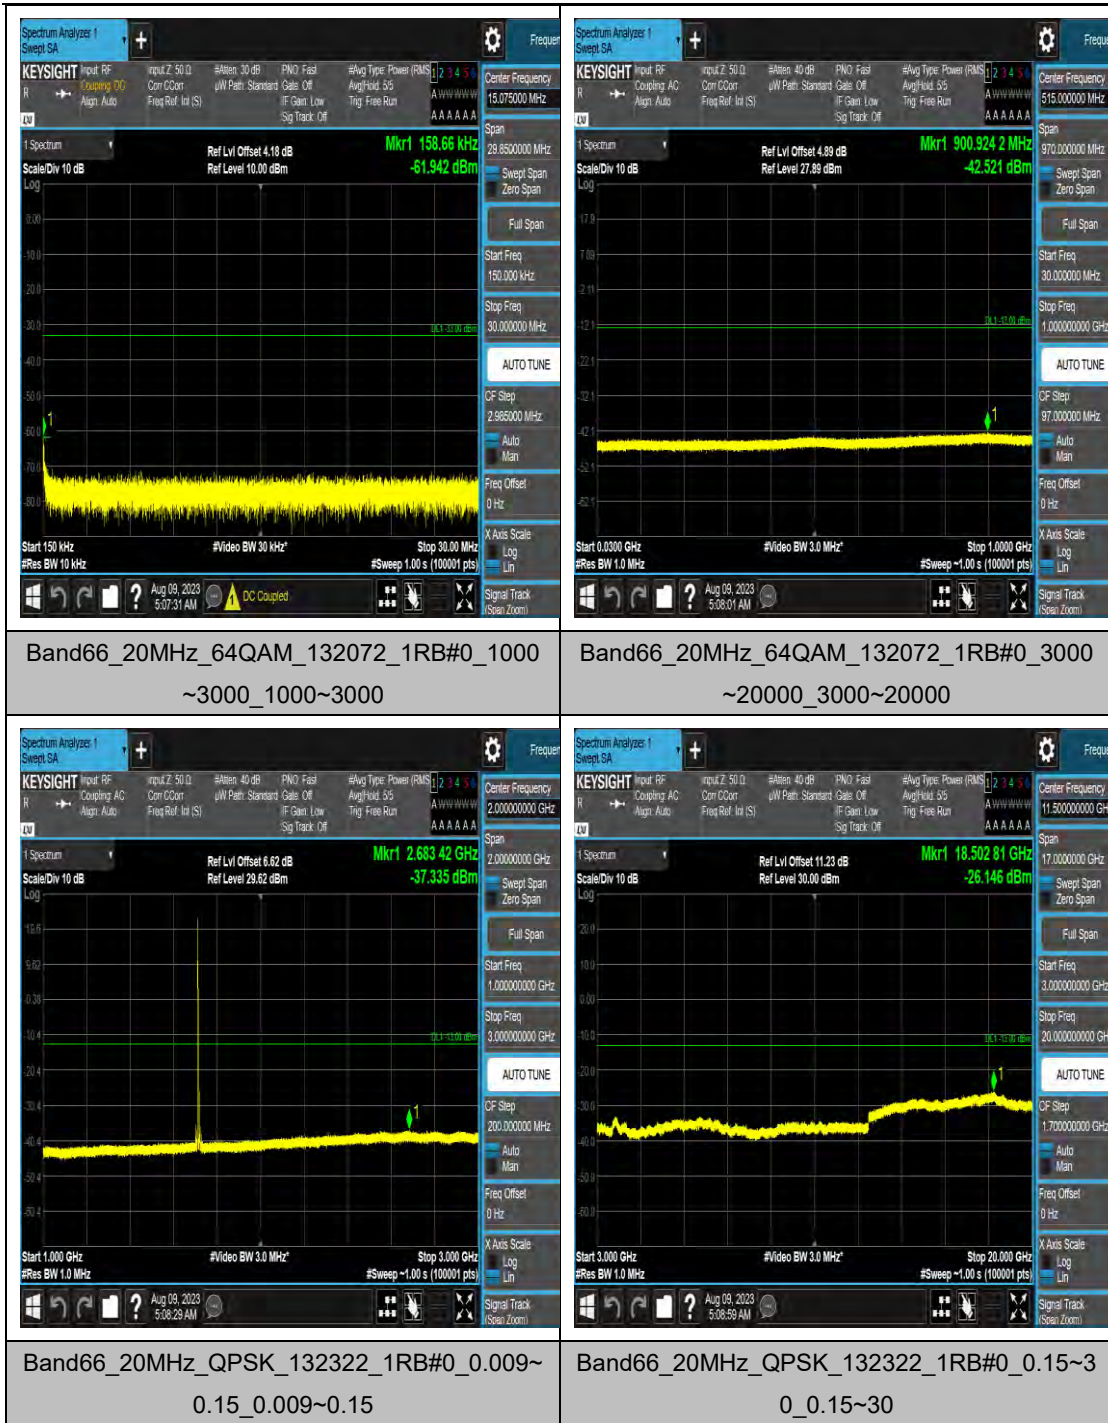

Band66_20MHz_QPSK_132072_1RB#0_0.15~30_0.15~30

Band66_20MHz_QPSK_132072_1RB#0_30~1000_30~1000

Band66_20MHz_QPSK_132072_1RB#0_1000~3000_1000~3000

Band66_20MHz_QPSK_132072_1RB#0_3000~20000_3000~20000

Band66_20MHz_QPSK_132322_1RB#0_30~1000_00_30~1000

Band66_20MHz_QPSK_132322_1RB#0_1000~3000_1000~3000

Band66_20MHz_QPSK_132322_1RB#0_3000~20000_3000~20000

Band66_20MHz_16QAM_132322_1RB#0_0.009~0.15_0.009~0.15

LTE Band 71 Test Graphs

Band71_5MHz_16QAM_133147_1RB#0_0.15~3
0_0.15~30