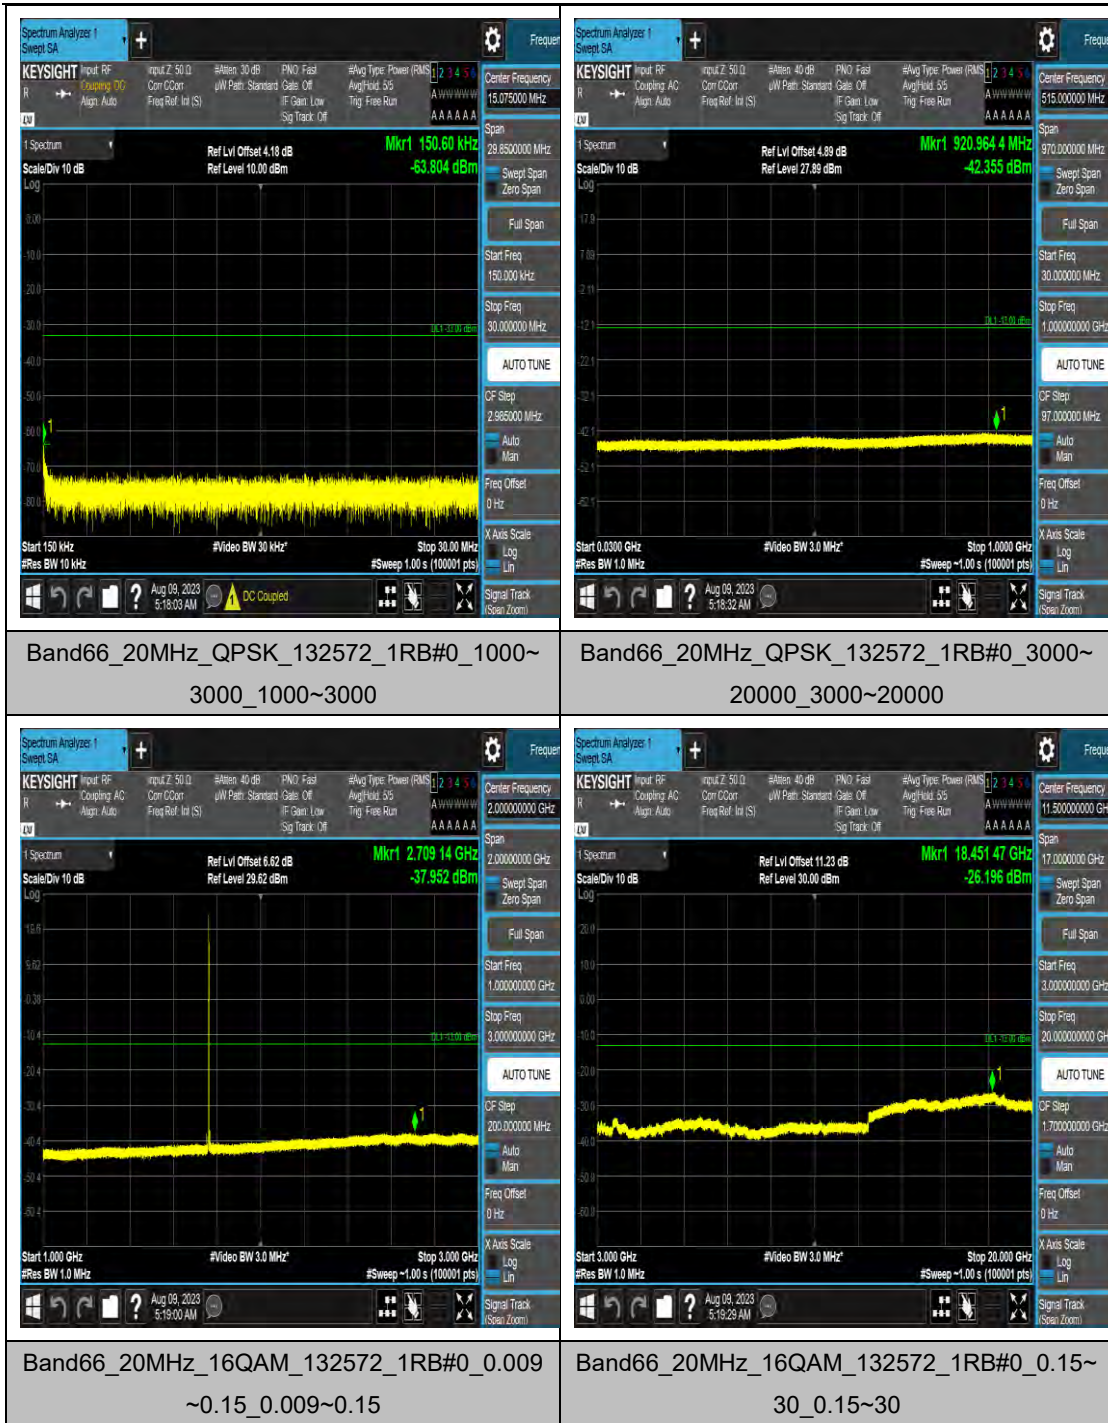

Band66_20MHz_QPSK_132322_1RB#0_1000~3000_1000~3000

Band66_20MHz_QPSK_132322_1RB#0_3000~20000_3000~20000

Band66_20MHz_16QAM_132322_1RB#0_0.009~0.15_0.009~0.15

LTE Band 71 Test Graphs

Band71_5MHz_16QAM_133147_1RB#0_0.15~3
0_0.15~30