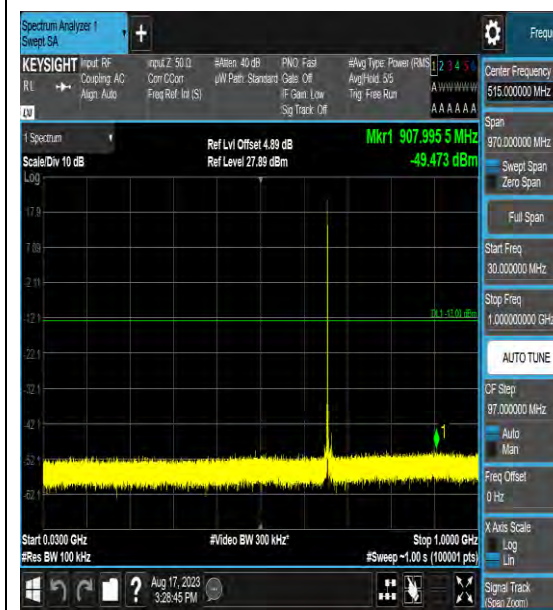

Band71_15MHz_64QAM_133197_1RB#0_30~1000_30~1000

Band71_15MHz_64QAM_133197_1RB#0_3000~10000_3000~10000