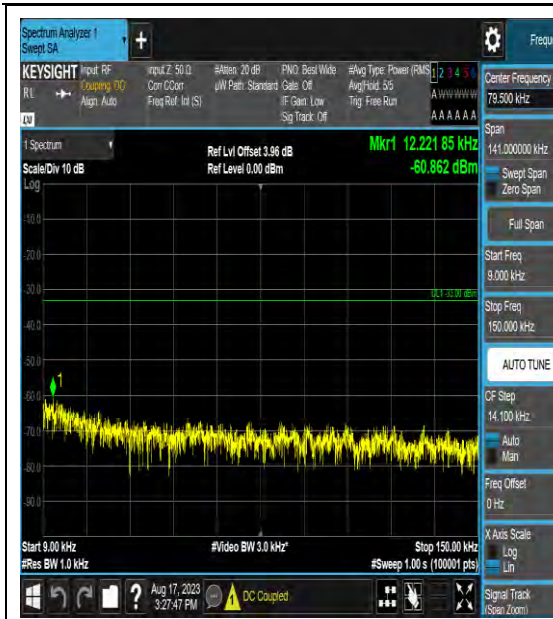

Band71_15MHz_64QAM_133197_1RB#0_30~1000_30~1000