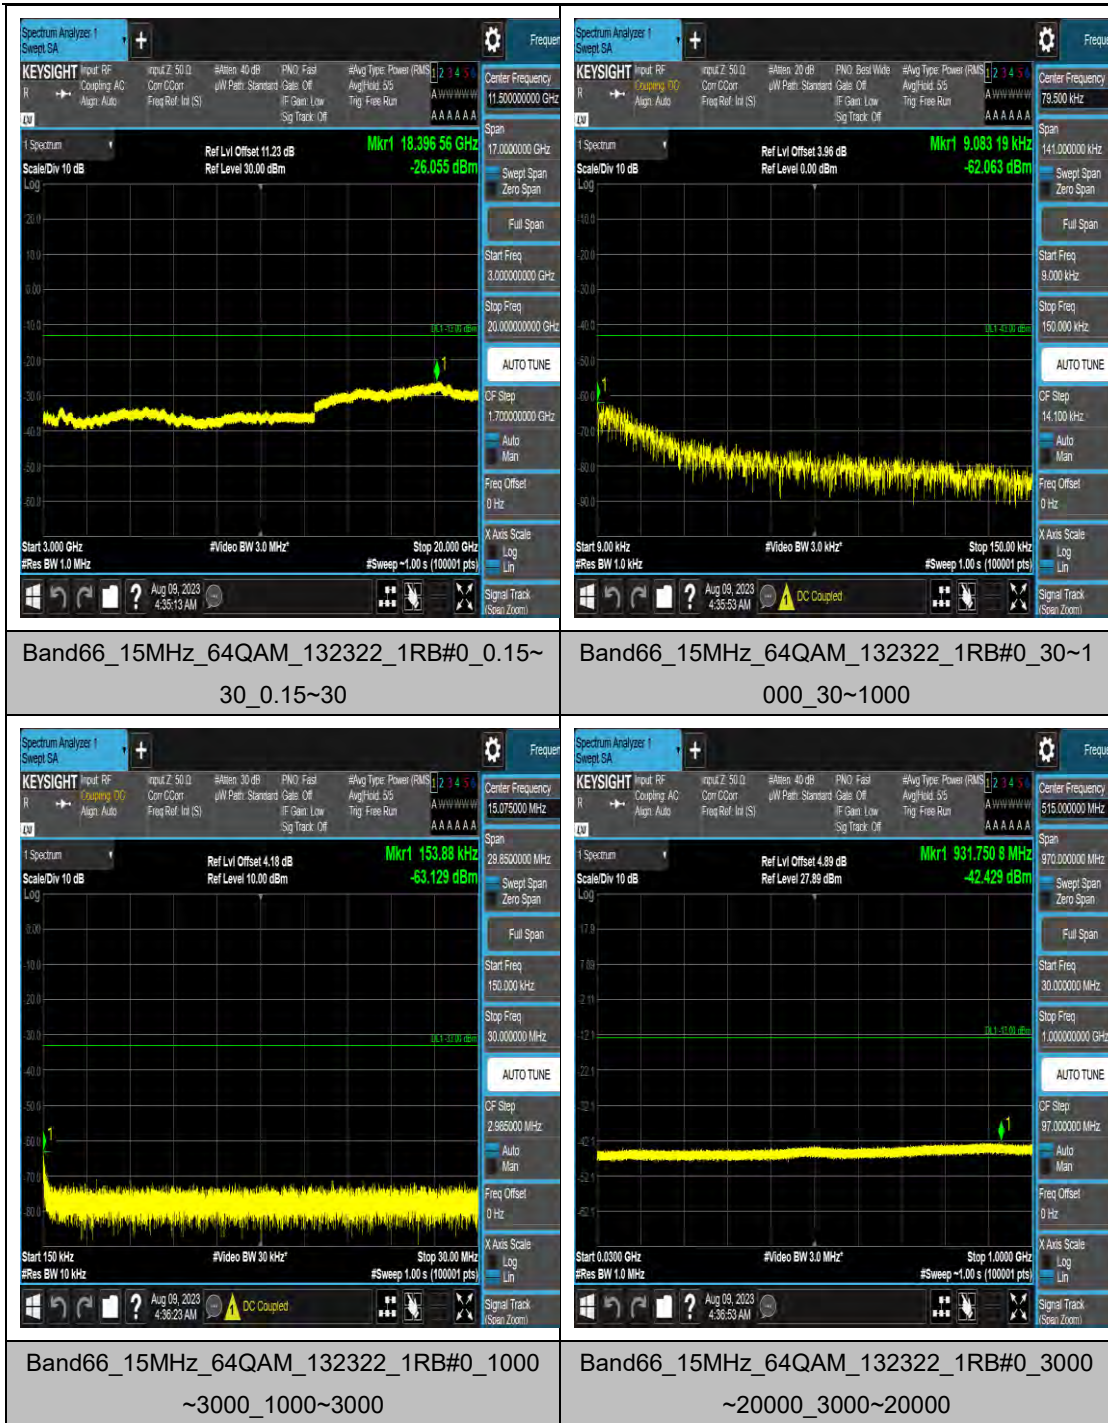

Band66_10MHz_64QAM_132622_1RB#0_3000
~20000_3000~20000

Band66_15MHz_QPSK_132047_1RB#0_0.009~
0.15_0.009~0.15

Band66_15MHz_QPSK_132047_1RB#0_0.15~3
0_0.15~30

Band66_15MHz_QPSK_132597_1RB#0_0.009~0.15_0.009~0.15