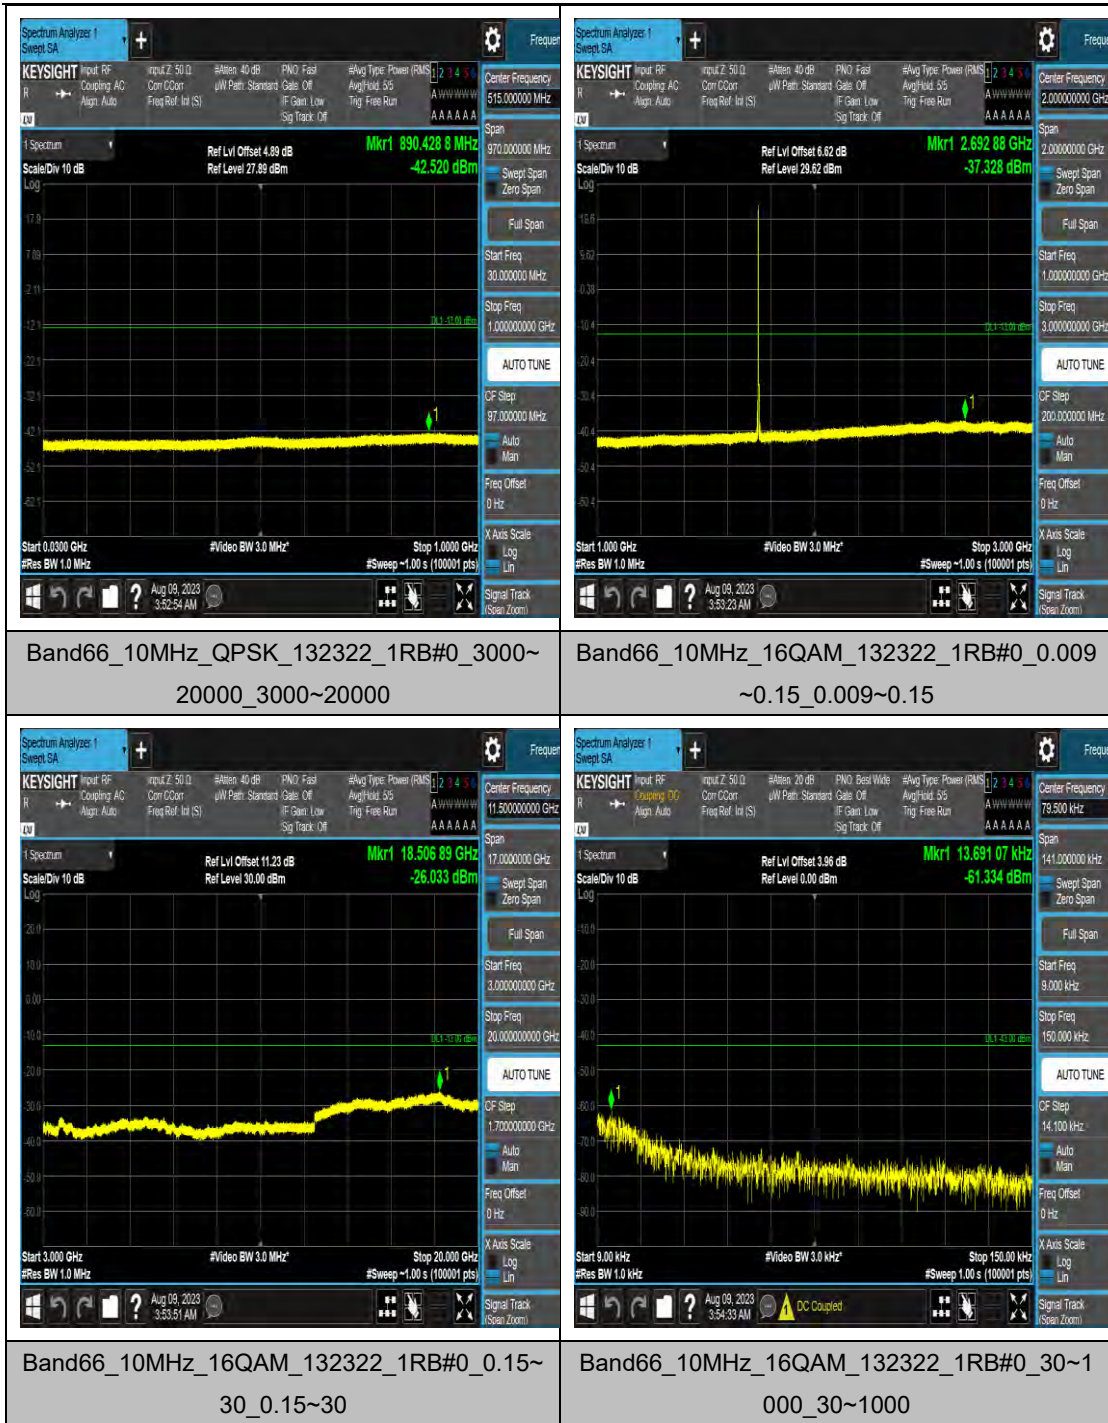

Band66_5MHz_64QAM_132322_1RB#0_3000~20000_3000~20000

Band66_5MHz_QPSK_132647_1RB#0_0.009~0.15_0.009~0.15

Band66_5MHz_QPSK_132647_1RB#0_0.15~30_0.15~30

Band66_10MHz_16QAM_132322_1RB#0_1000
~3000_1000~3000

Band66_10MHz_16QAM_132322_1RB#0_3000
~20000_3000~20000

Band66_10MHz_64QAM_132322_1RB#0_0.009
~0.15_0.009~0.15

Band66_10MHz_64QAM_132322_1RB#0_0.15~
30_0.15~30

Band66_10MHz_QPSK_132622_1RB#0_0.15~3
0_0.15~30