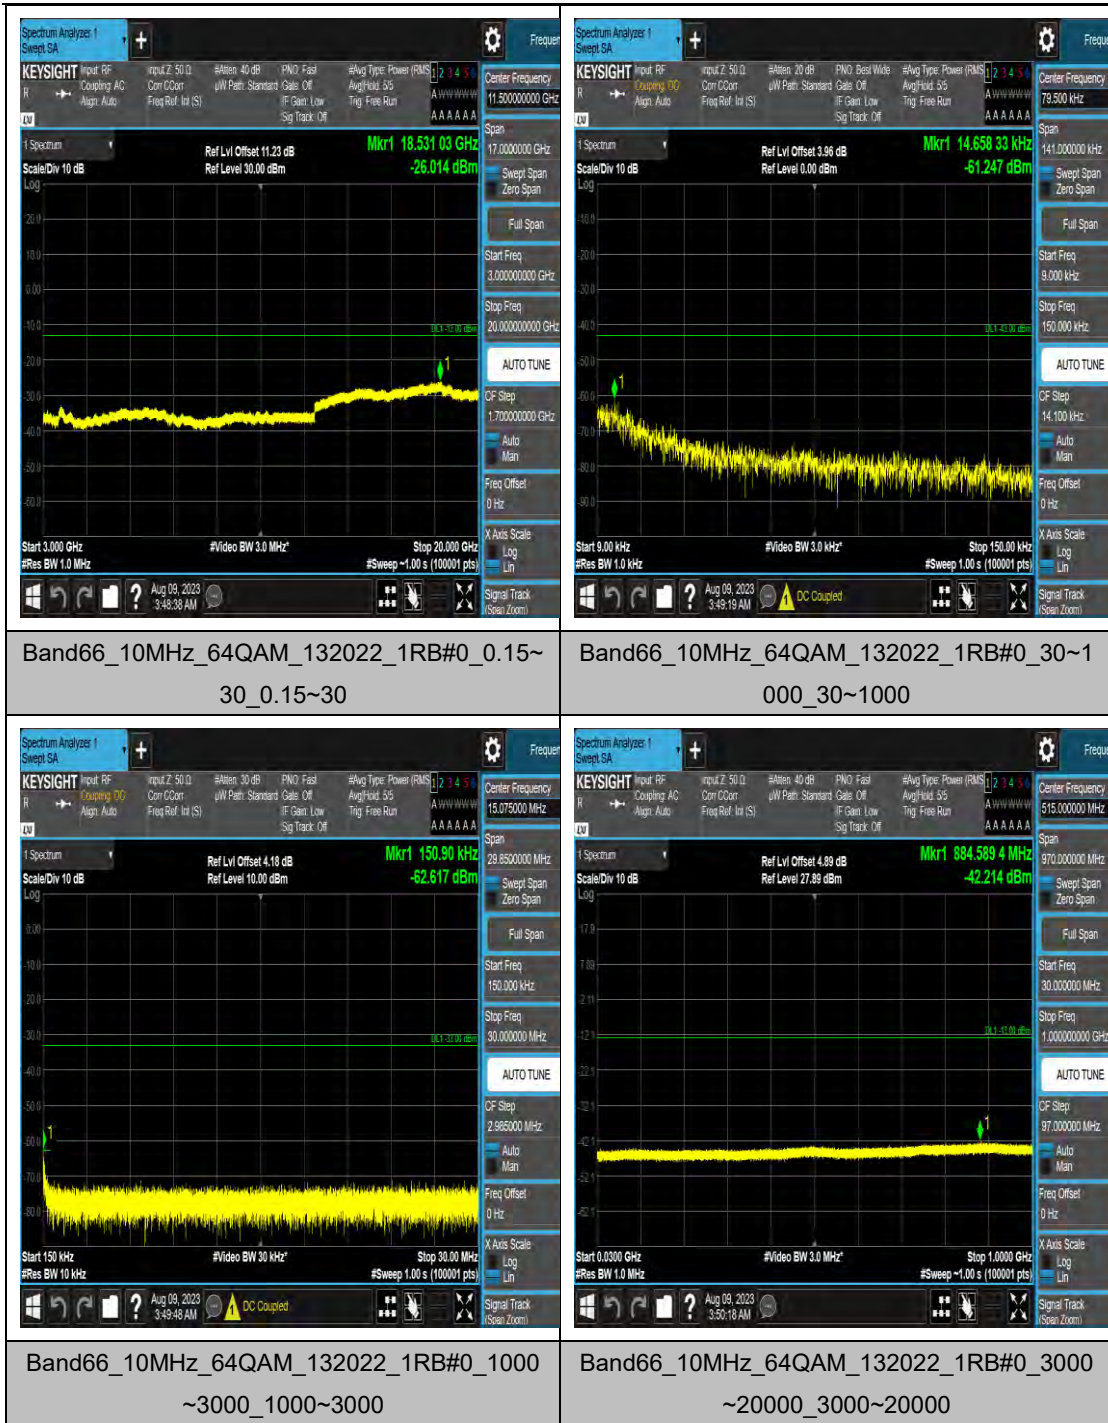

Band66_5MHz_64QAM_132322_1RB#0_3000~20000_3000~20000

Band66_5MHz_QPSK_132647_1RB#0_0.009~0.15_0.009~0.15

Band66_5MHz_QPSK_132647_1RB#0_0.15~30_0.15~30

Band66_10MHz_16QAM_132322_1RB#0_1000
~3000_1000~3000