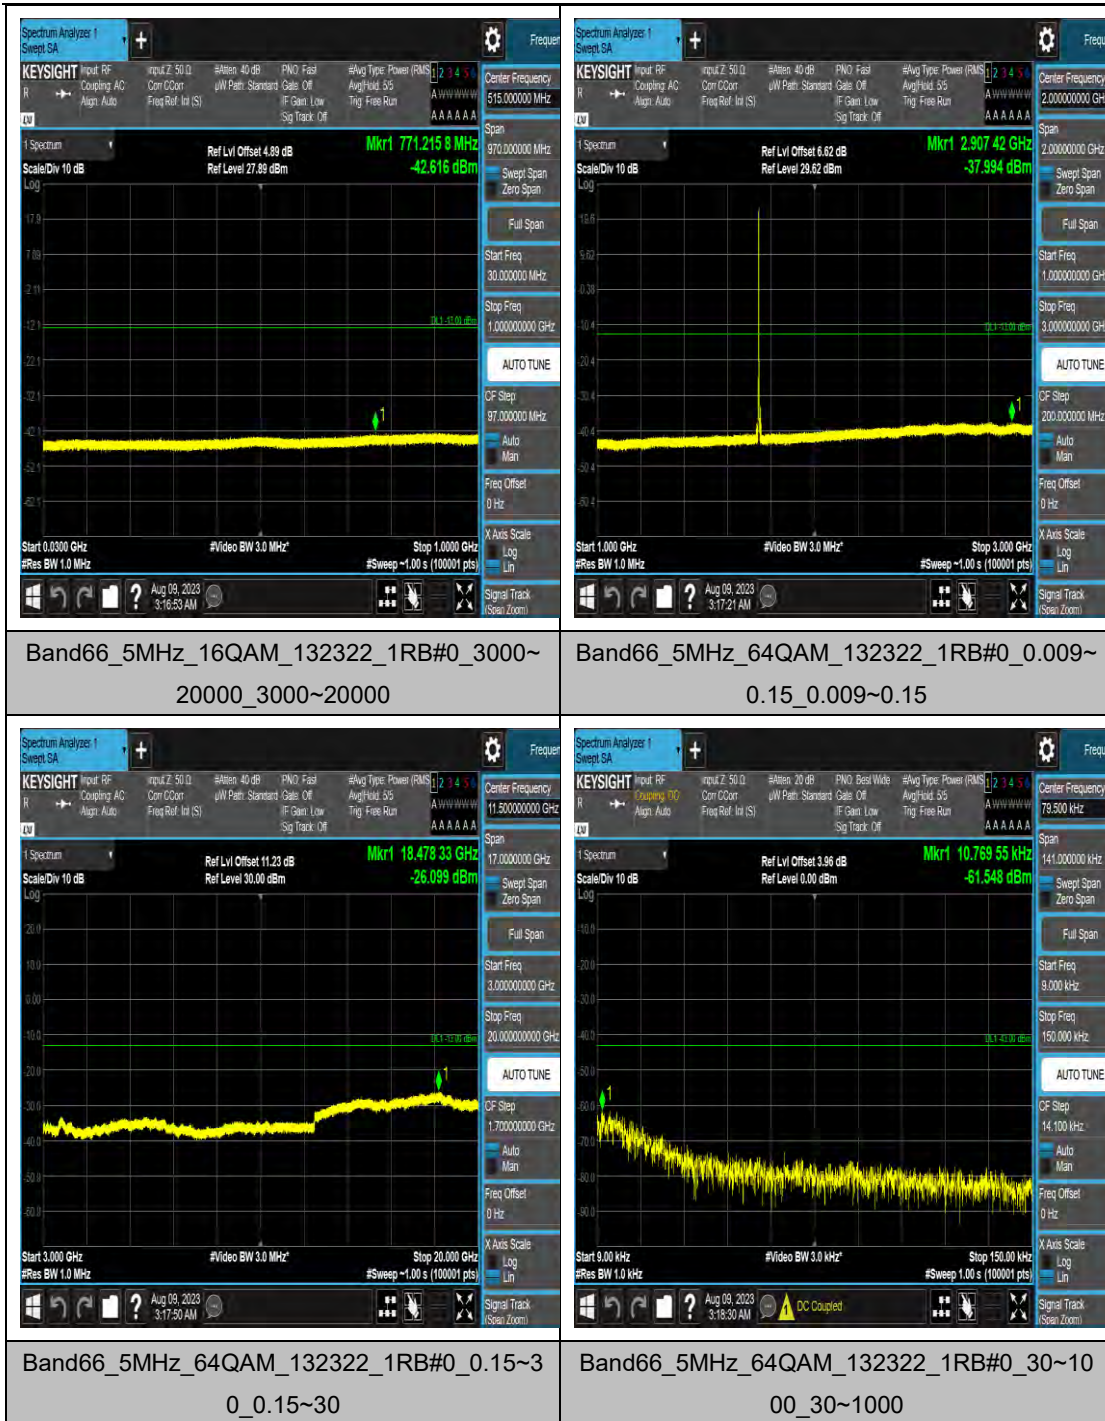

Band66_5MHz_QPSK_132322_1RB#0_0.15~30
_0.15~30

Band66_5MHz_QPSK_132322_1RB#0_30~100
0_30~1000

Band66_5MHz_QPSK_132322_1RB#0_1000~3
000_1000~3000

Band66_5MHz_QPSK_132322_1RB#0_3000~2
0000_3000~20000

Band66_5MHz_64QAM_132322_1RB#0_1000~3000_1000~3000