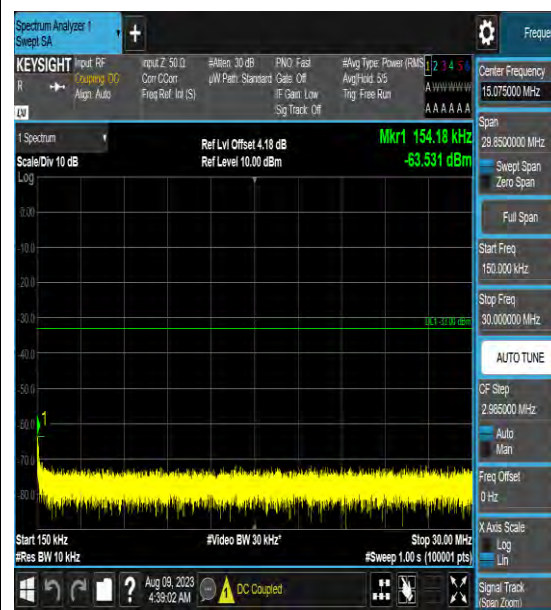

Band66_15MHz_QPSK_132597_1RB#0_0.15~30_0.15~30

Band66_15MHz_QPSK_132597_1RB#0_1000~3000_3000_1000~3000