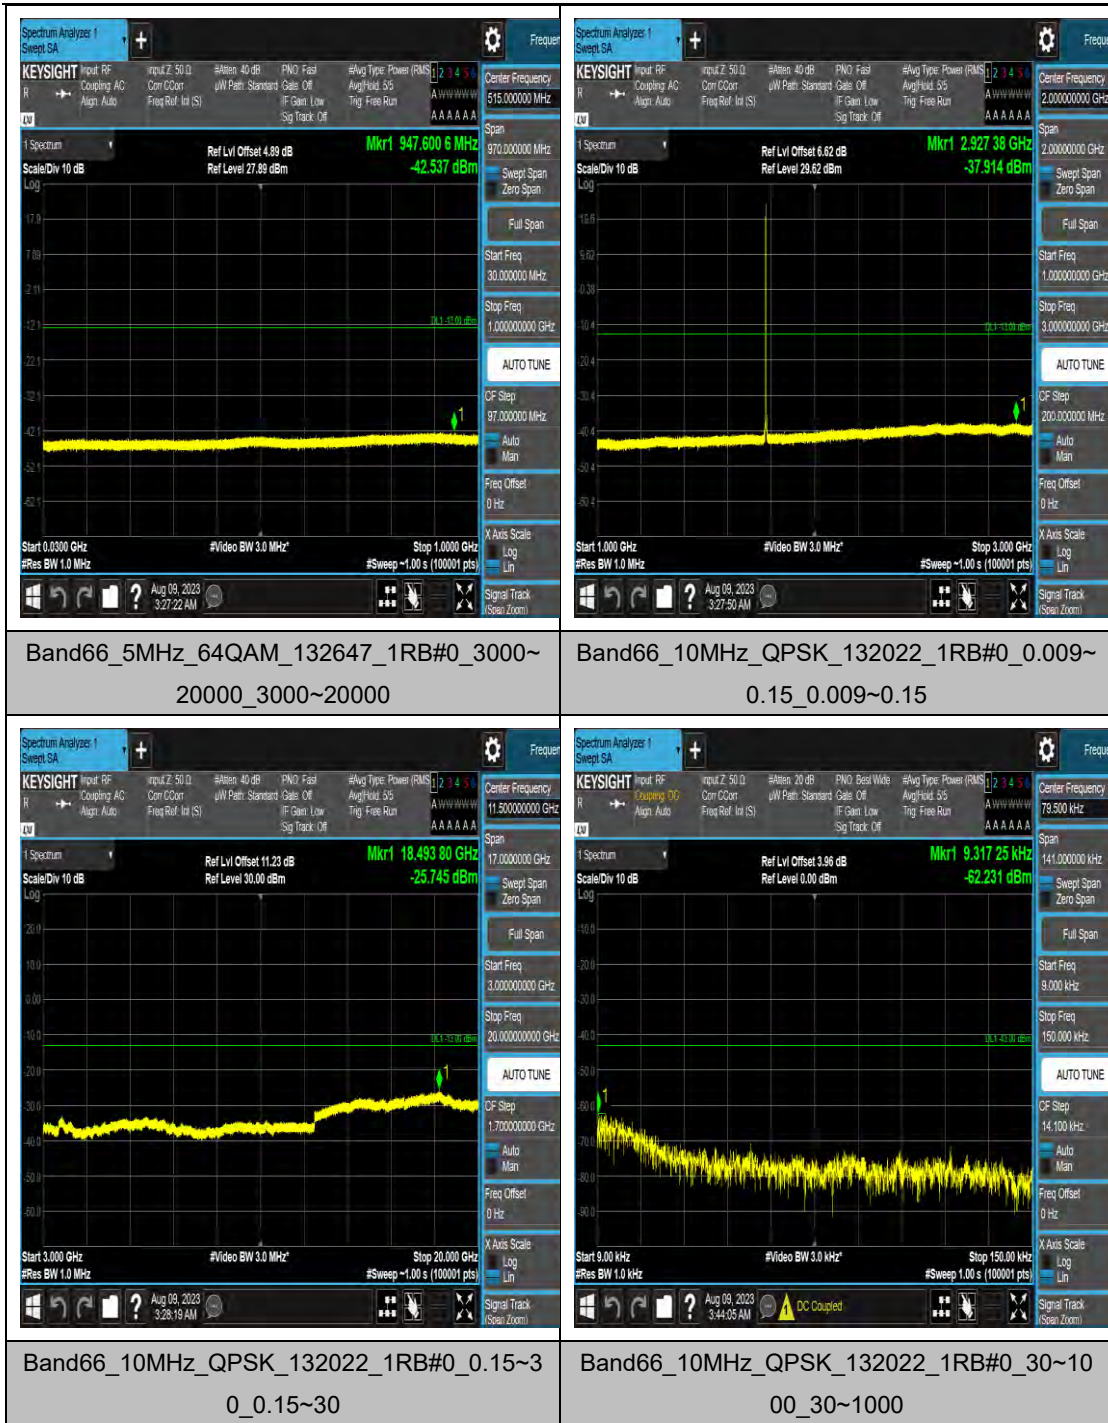

Band66_5MHz_64QAM_132322_1RB#0_3000~20000_3000~20000

Band66_5MHz_QPSK_132647_1RB#0_0.009~0.15_0.009~0.15

Band66_5MHz_QPSK_132647_1RB#0_0.15~30_0.15~30

Band66_10MHz_16QAM_132322_1RB#0_1000
~3000_1000~3000