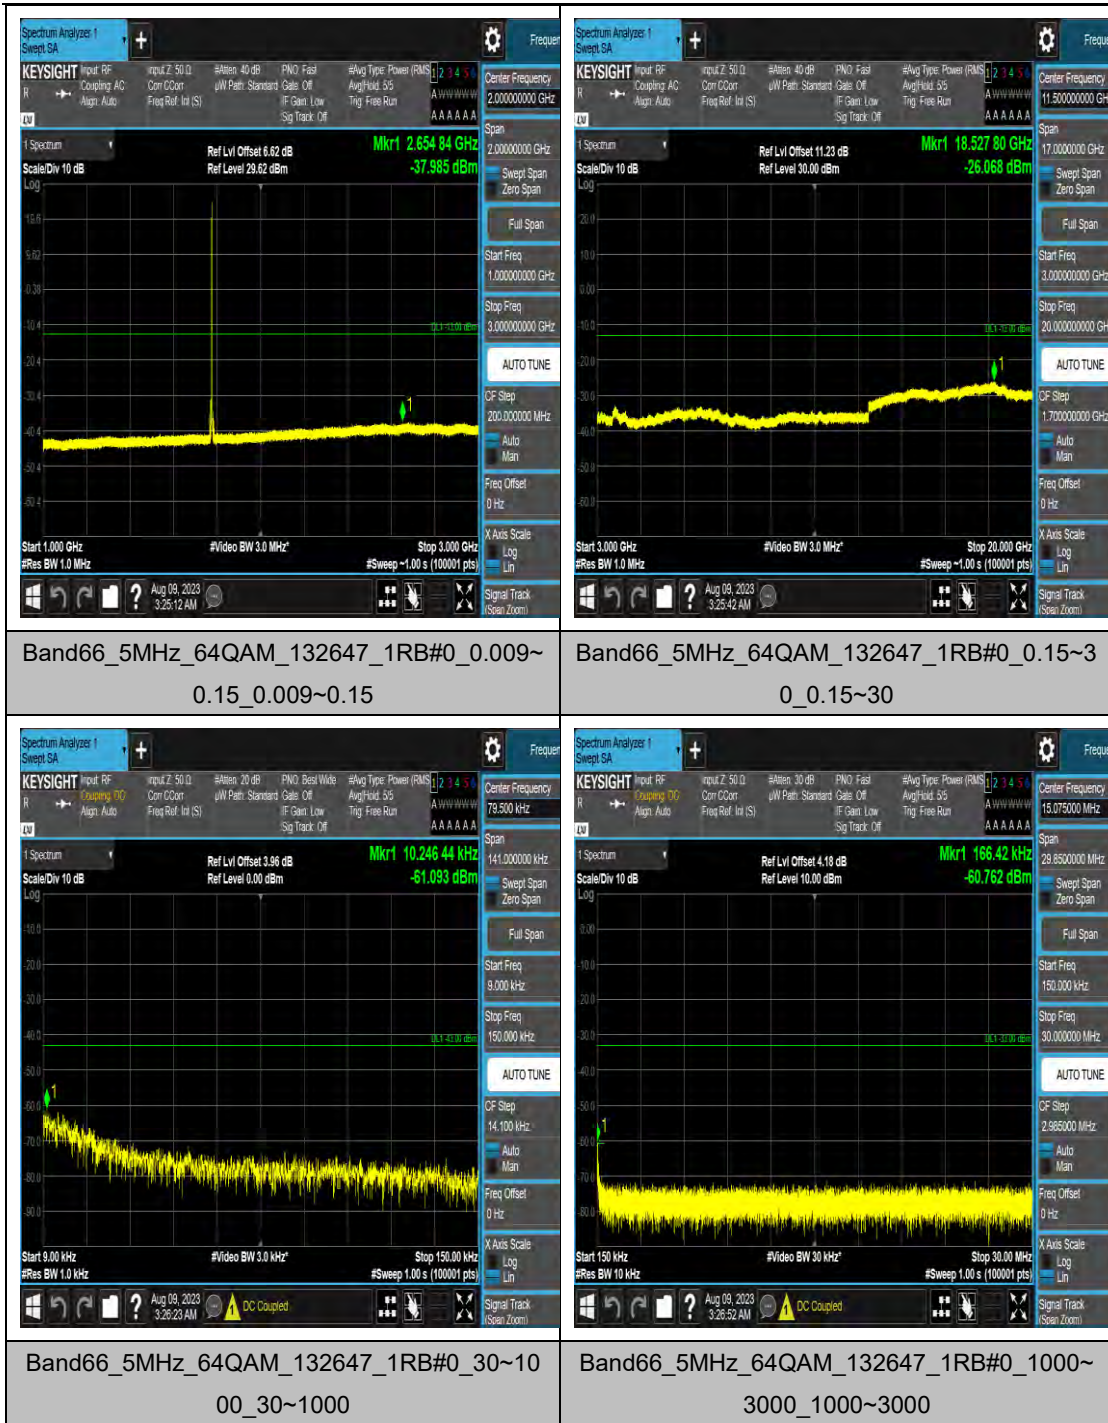

Band66_5MHz_64QAM_132322_1RB#0_3000~20000_3000~20000

Band66_5MHz_QPSK_132647_1RB#0_0.009~0.15_0.009~0.15

Band66_5MHz_QPSK_132647_1RB#0_0.15~30_0.15~30

Band66_10MHz_16QAM_132322_1RB#0_1000
~3000_1000~3000

Band66_10MHz_16QAM_132322_1RB#0_3000
~20000_3000~20000

Band66_10MHz_64QAM_132322_1RB#0_0.009
~0.15_0.009~0.15

Band66_10MHz_64QAM_132322_1RB#0_0.15~
30_0.15~30

Band66_10MHz_QPSK_132622_1RB#0_0.15~3
0_0.15~30