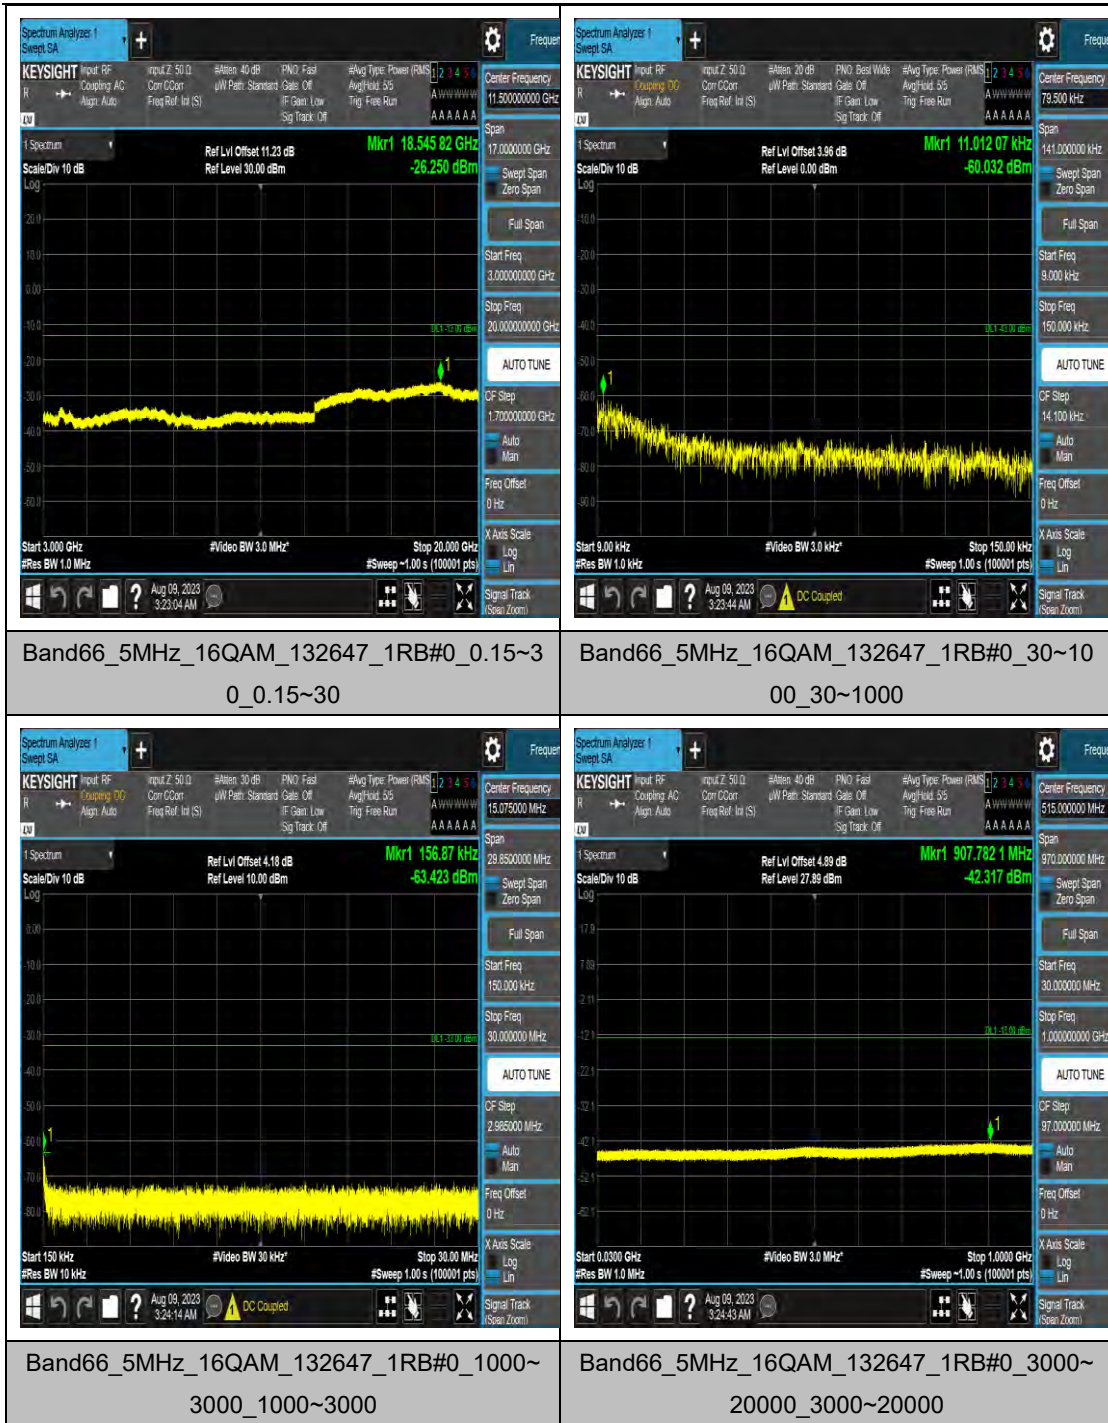

Band66_5MHz_64QAM_132322_1RB#0_3000~20000_3000~20000

Band66_5MHz_QPSK_132647_1RB#0_0.009~0.15_0.009~0.15

Band66_5MHz_QPSK_132647_1RB#0_0.15~30_0.15~30

Band66_10MHz_16QAM_132322_1RB#0_1000
~3000_1000~3000