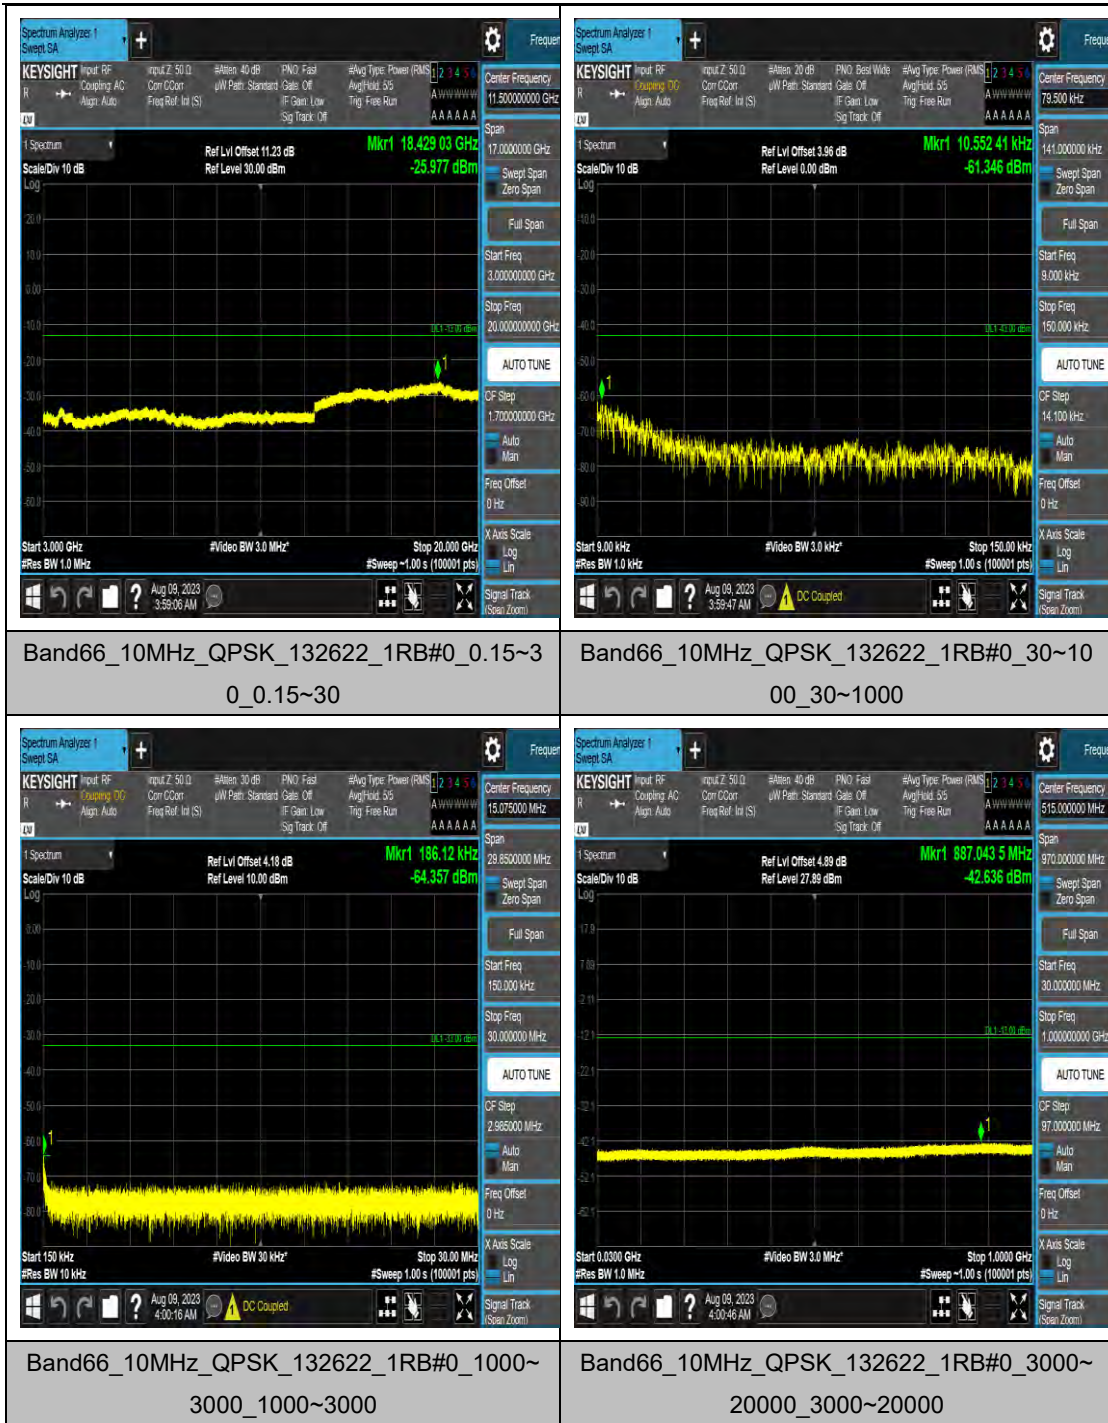

Band66_10MHz_16QAM_132322_1RB#0_3000
~20000_3000~20000

Band66_10MHz_64QAM_132322_1RB#0_0.009
~0.15_0.009~0.15

Band66_10MHz_64QAM_132322_1RB#0_0.15~
30_0.15~30

Band66_10MHz_QPSK_132622_1RB#0_0.15~3
0_0.15~30