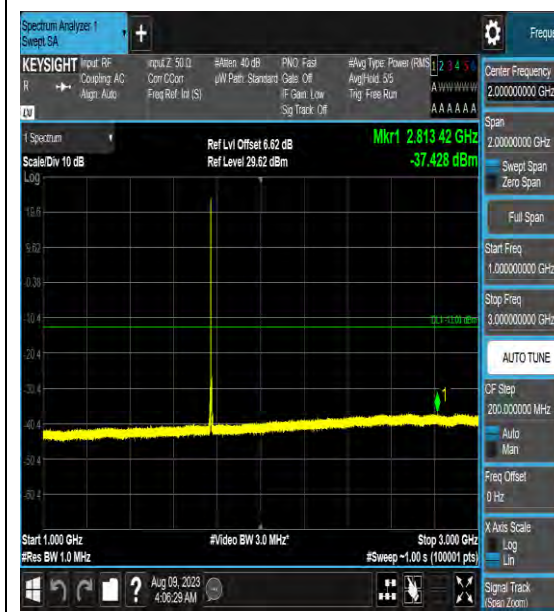

Band66_10MHz_64QAM_132622_1RB#0_1000
~3000_1000~3000

Band66_15MHz_QPSK_132047_1RB#0_0.009~
0.15_0.009~0.15