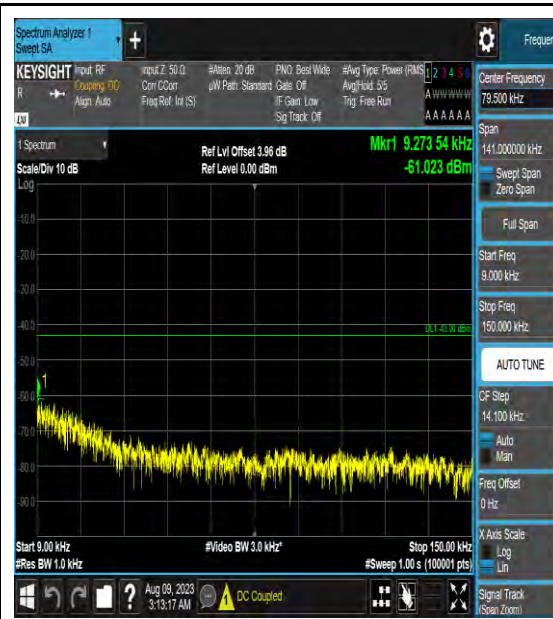

Band66_5MHz_QPSK_132322_1RB#0_30~100
0_30~1000