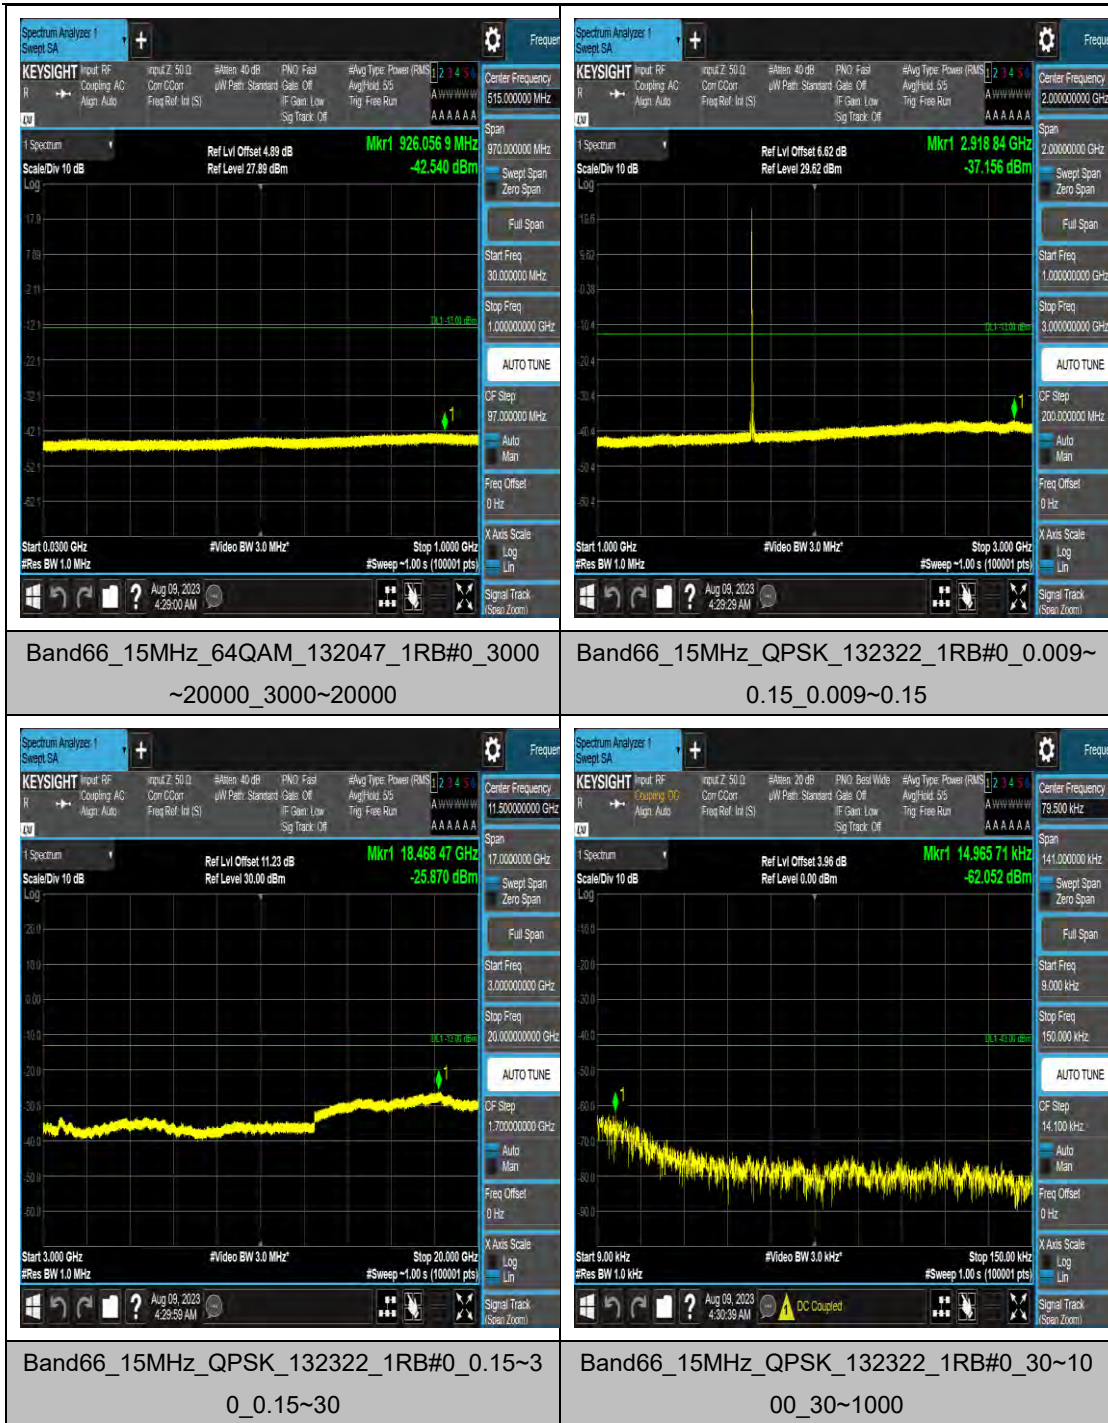

Band66_10MHz_64QAM_132622_1RB#0_3000
~20000_3000~20000

Band66_15MHz_QPSK_132047_1RB#0_0.009~
0.15_0.009~0.15

Band66_15MHz_QPSK_132047_1RB#0_0.15~3
0_0.15~30

Band66_15MHz_QPSK_132597_1RB#0_0.009~0.15_0.009~0.15