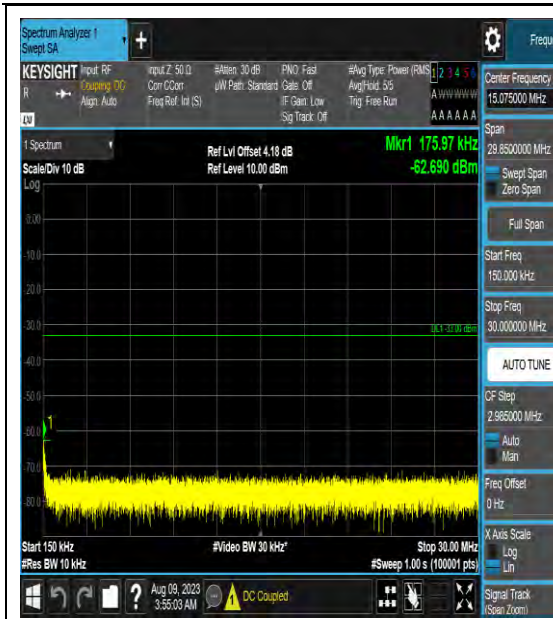

Band66_5MHz_64QAM_132322_1RB#0_3000~20000_3000~20000

Band66_5MHz_QPSK_132647_1RB#0_0.009~0.15_0.009~0.15

Band66_5MHz_QPSK_132647_1RB#0_0.15~30_0.15~30

Band66_10MHz_16QAM_132322_1RB#0_1000
~3000_1000~3000