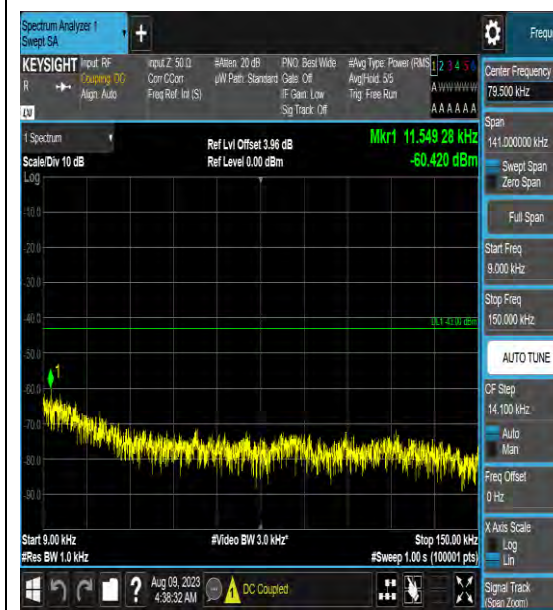

Band66_15MHz_QPSK_132597_1RB#0_0.009~0.15_0.009~0.15

Band66_15MHz_QPSK_132597_1RB#0_30~1000_00_30~1000