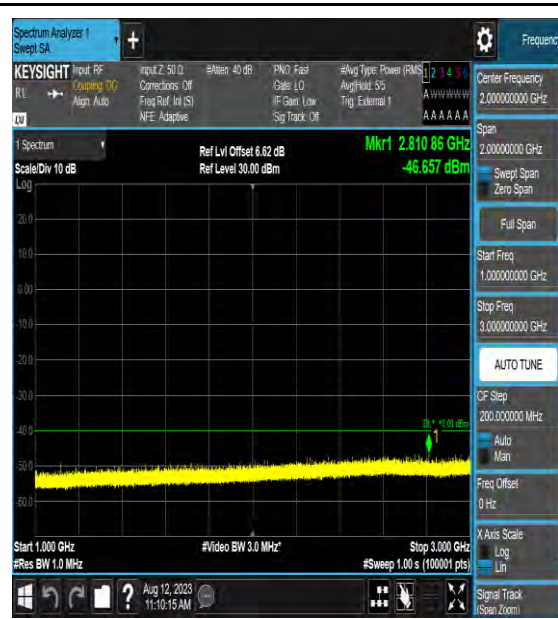

Band48_20MHz_64QAM_55340_1RB#0_1000~3
000_1000~3000