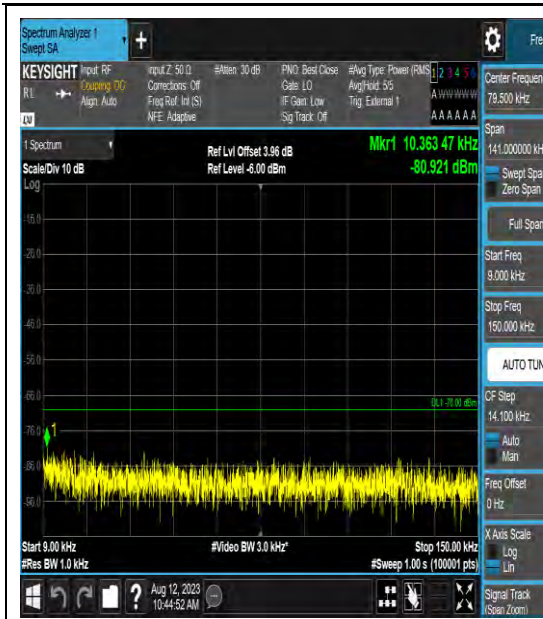

Band48\_20MHz\_QPSK\_55340\_1RB#0\_3000~6000\_3000~6000

Band48\_20MHz\_QPSK\_55340\_1RB#0\_6000~40000\_6000~40000

Band48\_20MHz\_16QAM\_55340\_1RB#0\_0.009~0.15\_0.009~0.15

Band48\_20MHz\_16QAM\_55340\_1RB#0\_0.15~3\_0.15~3