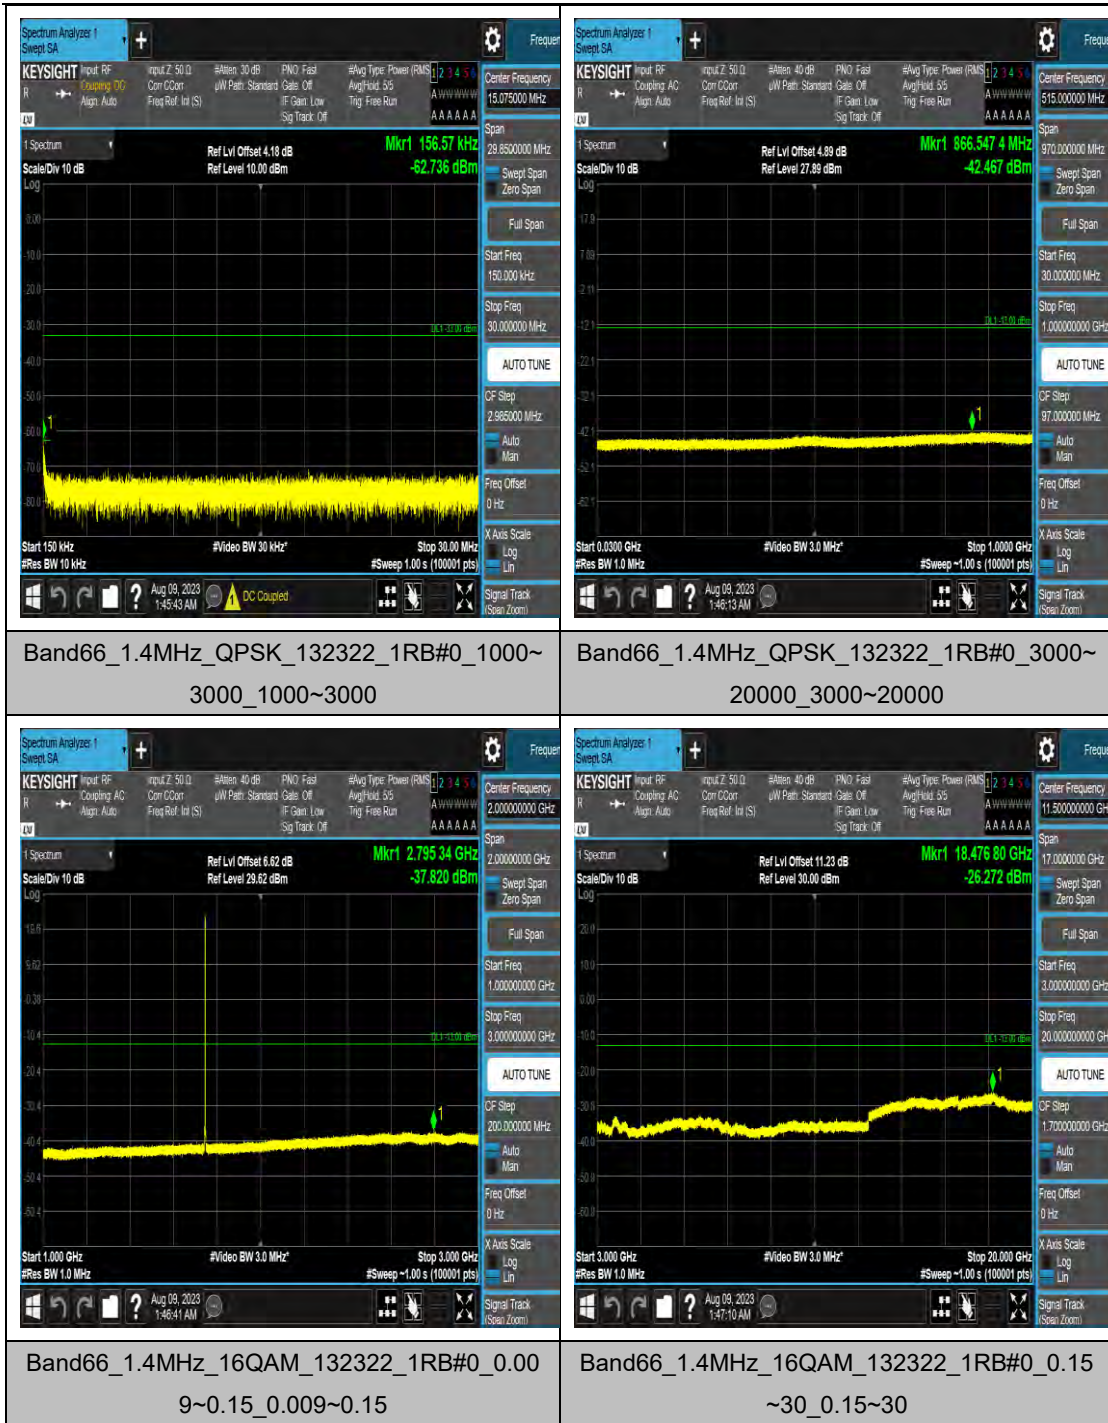

Band66_1.4MHz_QPSK_132322_1RB#0_0.15~
30_0.15~30

Band66_1.4MHz_QPSK_132322_1RB#0_30~10
00_30~1000