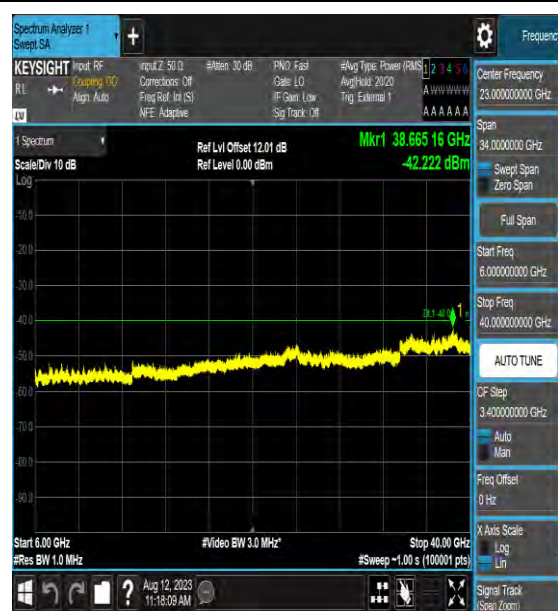

Band48_20MHz_64QAM_55340_1RB#0_6000~40000_6000~40000