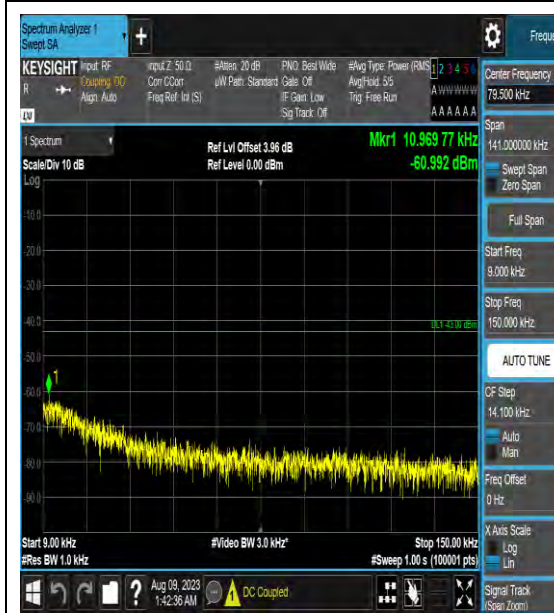

### LTE Band 66 Test Graphs

Band66\_1.4MHz\_64QAM\_131979\_1RB#0\_0.00  
9~0.15\_0.009~0.15

Band66\_1.4MHz\_64QAM\_131979\_1RB#0\_0.15  
~30\_0.15~30

Band66\_1.4MHz\_64QAM\_131979\_1RB#0\_30~1  
000\_30~1000