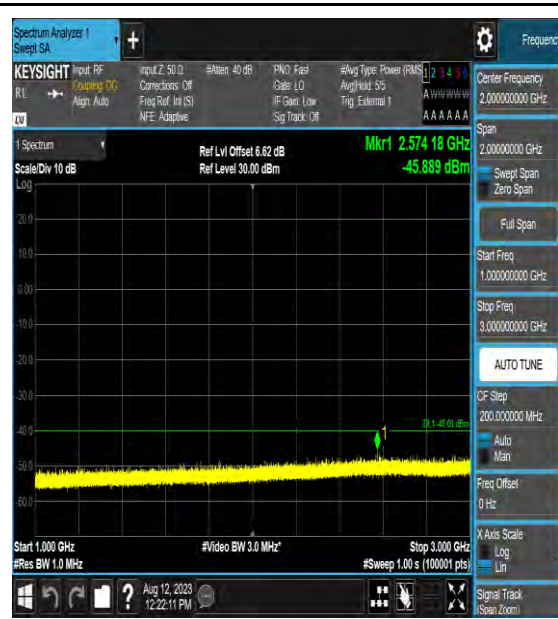

Band48_20MHz_QPSK_56640_1RB#0_1000~3000_00_1000~3000