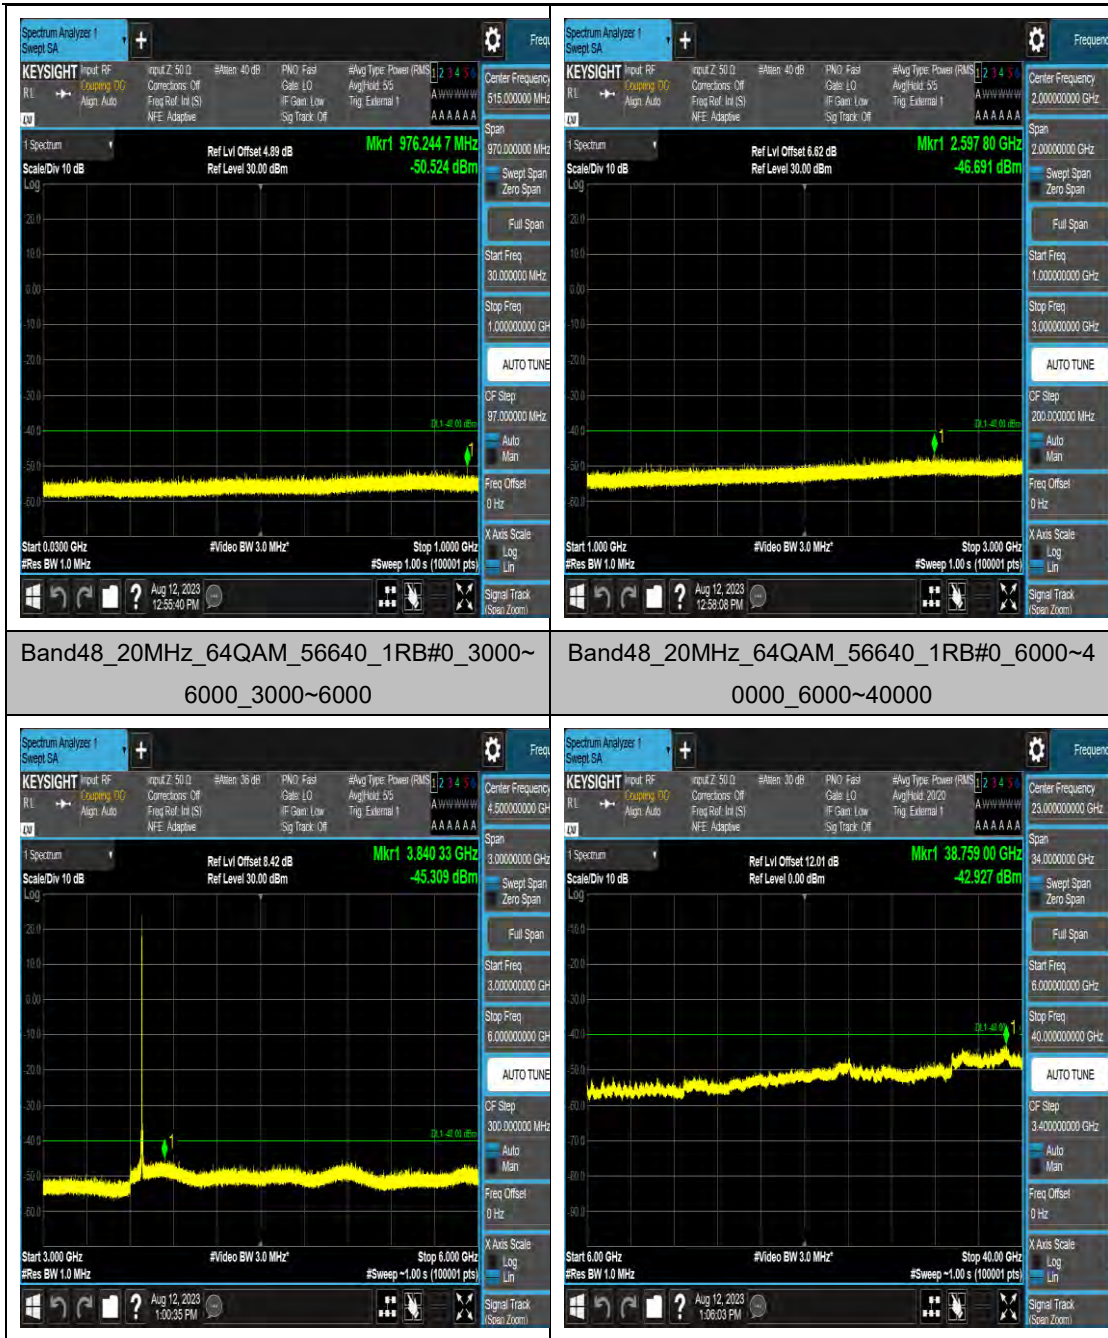

Band48\_20MHz\_64QAM\_56640\_1RB#0\_0.009  
~0.15\_0.009~0.15

Band48\_20MHz\_64QAM\_56640\_1RB#0\_0.15~3  
0\_0.15~30

Band48\_20MHz\_64QAM\_56640\_1RB#0\_30~10  
00\_30~1000

Band48\_20MHz\_64QAM\_56640\_1RB#0\_1000~3  
000\_1000~3000

### LTE Band 66 Test Graphs

Band66\_1.4MHz\_64QAM\_131979\_1RB#0\_0.00  
9~0.15\_0.009~0.15

Band66\_1.4MHz\_64QAM\_131979\_1RB#0\_0.15  
~30\_0.15~30

Band66\_1.4MHz\_64QAM\_131979\_1RB#0\_30~1  
000\_30~1000