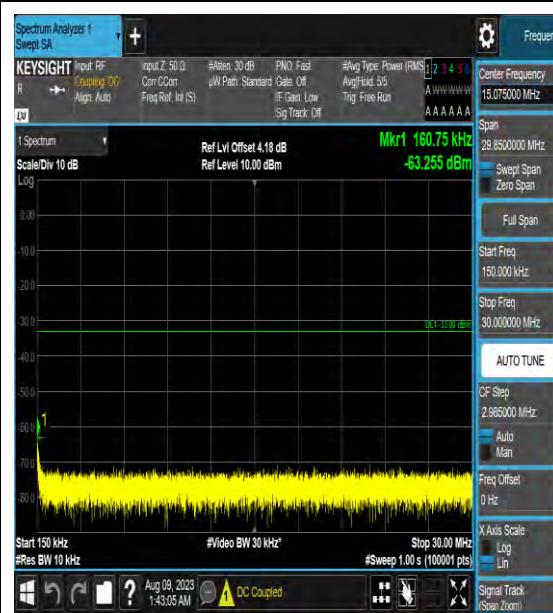

### LTE Band 66 Test Graphs

Band66\_1.4MHz\_64QAM\_131979\_1RB#0\_0.00  
9~0.15\_0.009~0.15

Band66\_1.4MHz\_64QAM\_131979\_1RB#0\_0.15  
~30\_0.15~30

Band66\_1.4MHz\_64QAM\_131979\_1RB#0\_30~1  
000\_30~1000