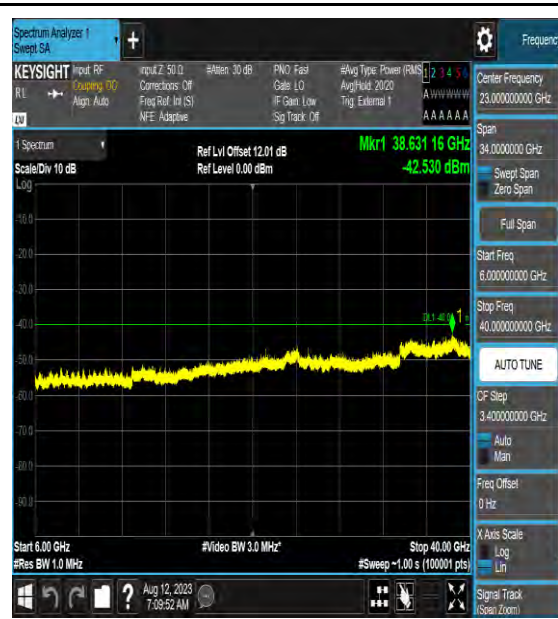

Band48\_10MHz\_64QAM\_56690\_1RB#0\_0.009  
~0.15\_0.009~0.15

Band48\_10MHz\_64QAM\_56690\_1RB#0\_0.15~3  
0\_0.15~30

Band48\_10MHz\_64QAM\_56690\_1RB#0\_30~10  
00\_30~1000

Band48\_10MHz\_64QAM\_56690\_1RB#0\_1000~3  
000\_1000~3000