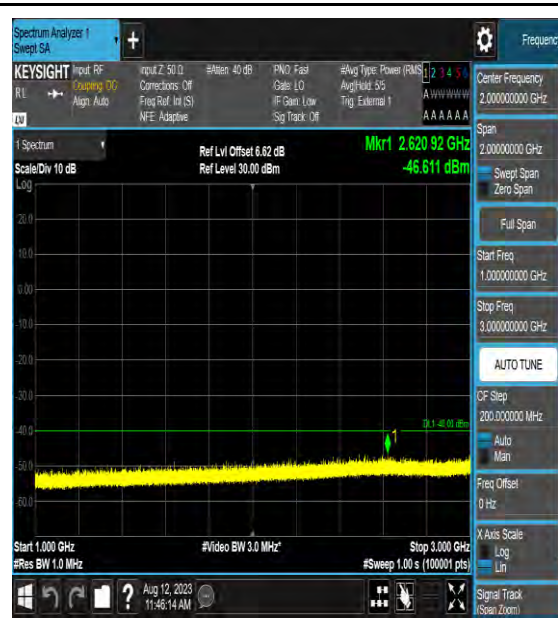

Band48_20MHz_16QAM_55990_1RB#0_1000~3
000_1000~3000