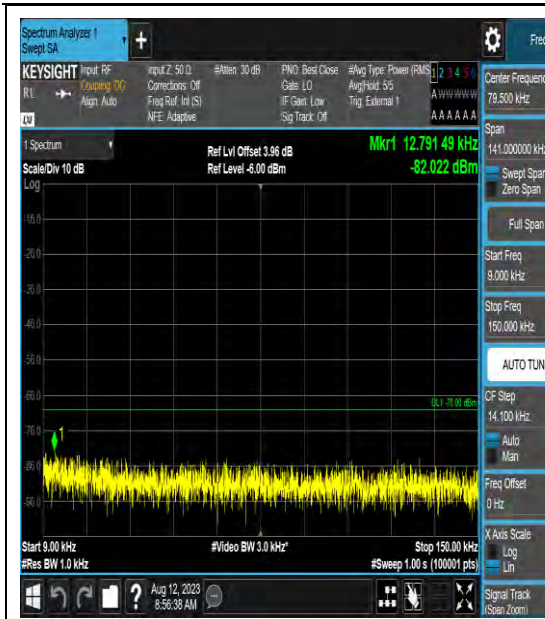

Band48\_15MHz\_QPSK\_55990\_1RB#0\_3000~6000

Band48\_15MHz\_QPSK\_55990\_1RB#0\_6000~40000

Band48\_15MHz\_16QAM\_55990\_1RB#0\_0.009~0.15\_0.009~0.15

Band48\_15MHz\_16QAM\_55990\_1RB#0\_0.15~3\_0\_0.15~3