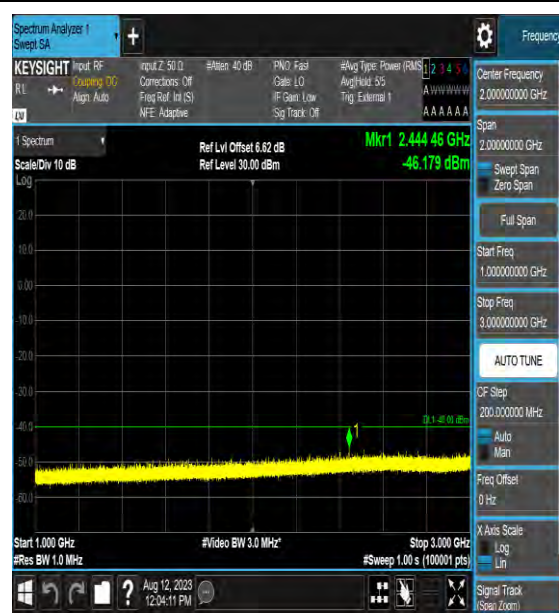

Band48_20MHz_64QAM_55990_1RB#0_1000~3000_1000~3000