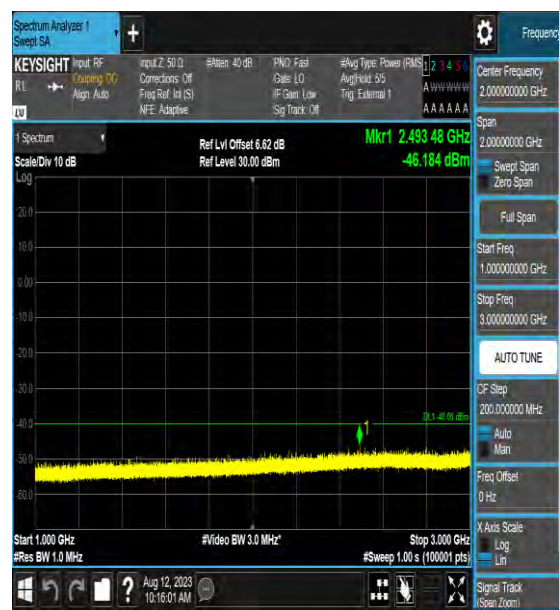

Band48_15MHz_64QAM_56665_1RB#0_1000~3000_1000~3000