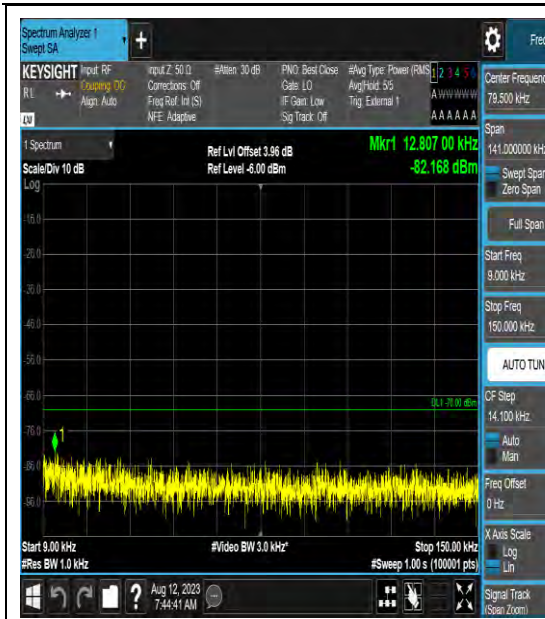

Band48\_10MHz\_64QAM\_56690\_1RB#0\_3000~6000\_3000~6000

Band48\_10MHz\_64QAM\_56690\_1RB#0\_6000~40000\_6000~40000

Band48\_15MHz\_QPSK\_55315\_1RB#0\_0.009~0.15\_0.009~0.15

Band48\_15MHz\_QPSK\_55315\_1RB#0\_0.15~30\_0.15~30