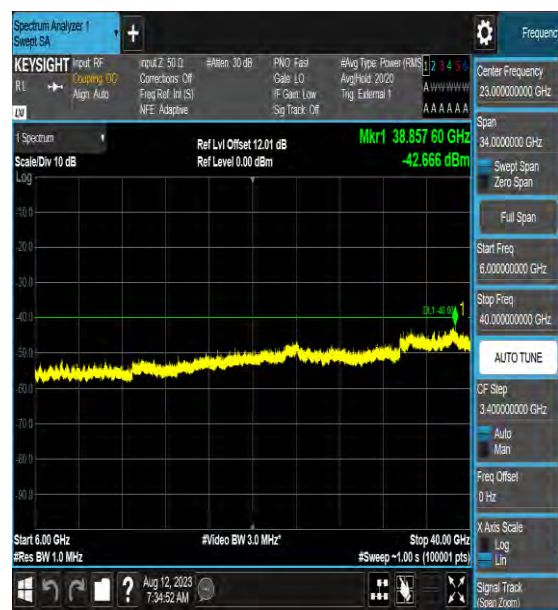

Band48_10MHz_64QAM_56690_1RB#0_6000~40000_6000~40000