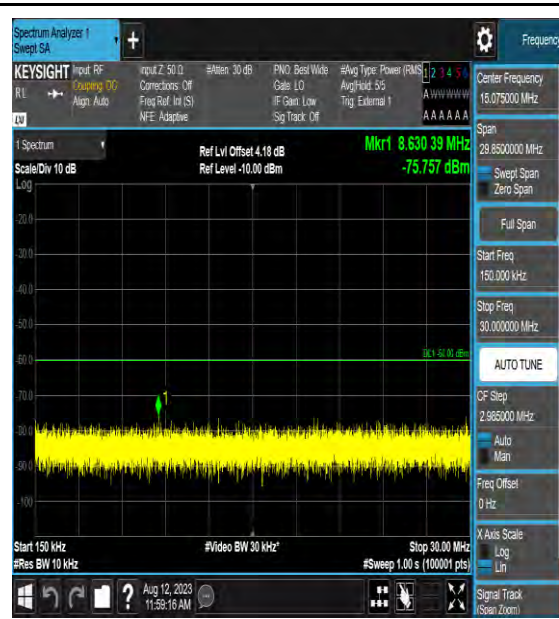

Band48_20MHz_64QAM_55990_1RB#0_0.15~3_0.15~3