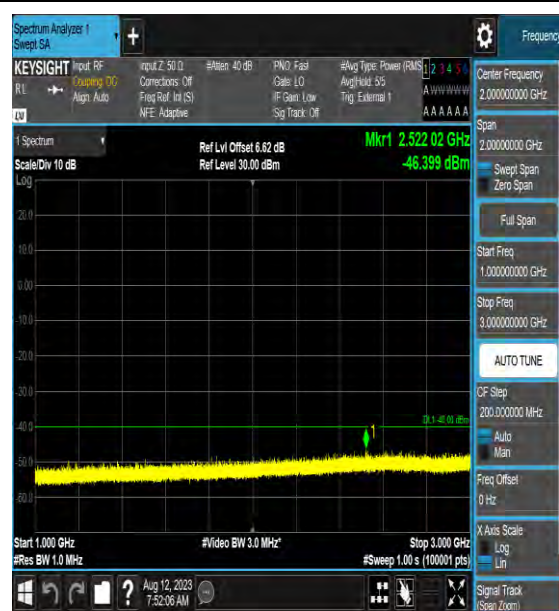

Band48_15MHz_QPSK_55315_1RB#0_1000~30
00_1000~3000