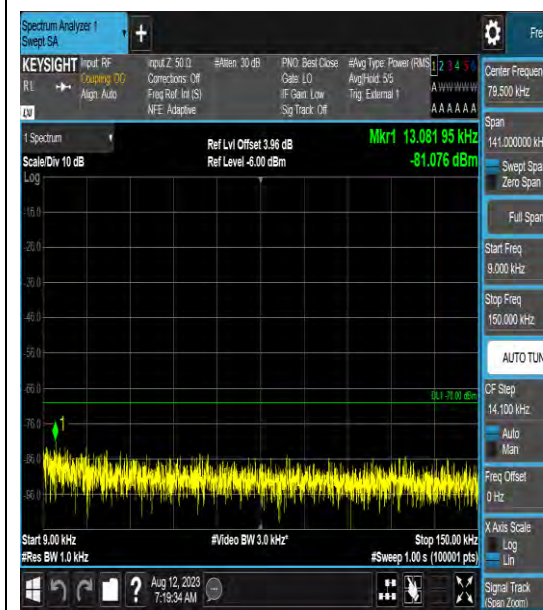

Band48\_10MHz\_64QAM\_56690\_1RB#0\_0.009  
~0.15\_0.009~0.15

Band48\_10MHz\_64QAM\_56690\_1RB#0\_0.15~3  
0\_0.15~30

Band48\_10MHz\_64QAM\_56690\_1RB#0\_30~10  
00\_30~1000

Band48\_10MHz\_64QAM\_56690\_1RB#0\_1000~3  
000\_1000~3000