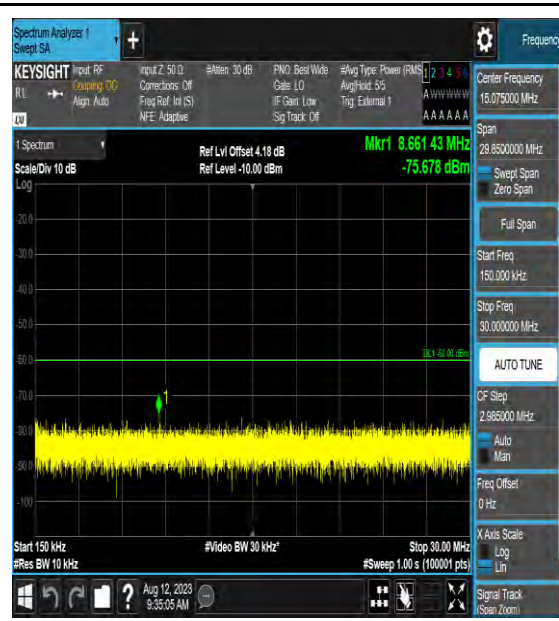

Band48_15MHz_QPSK_56665_1RB#0_0.15~30_0.15~30