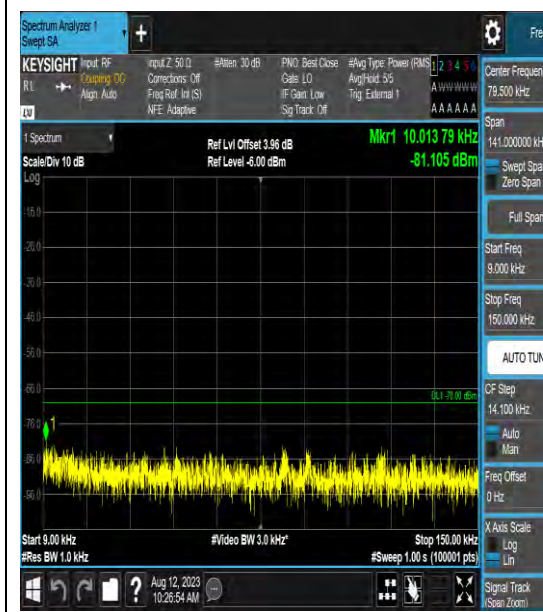

Band48_20MHz_QPSK_55340_1RB#0_0.009~0.15_0.009~0.15