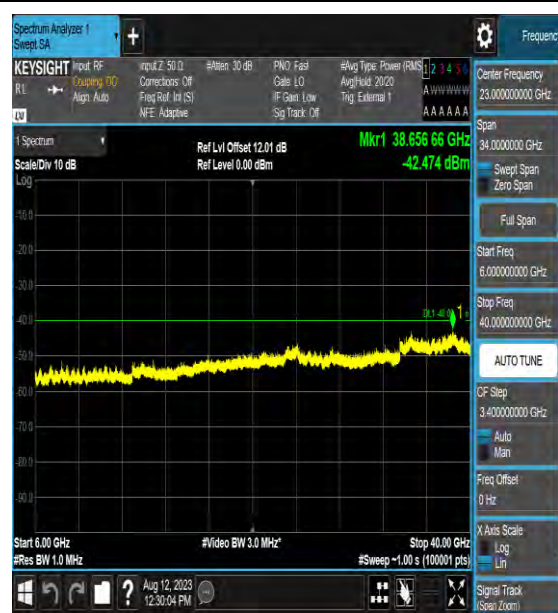

Band48_20MHz_QPSK_56640_1RB#0_6000~40000_6000~40000