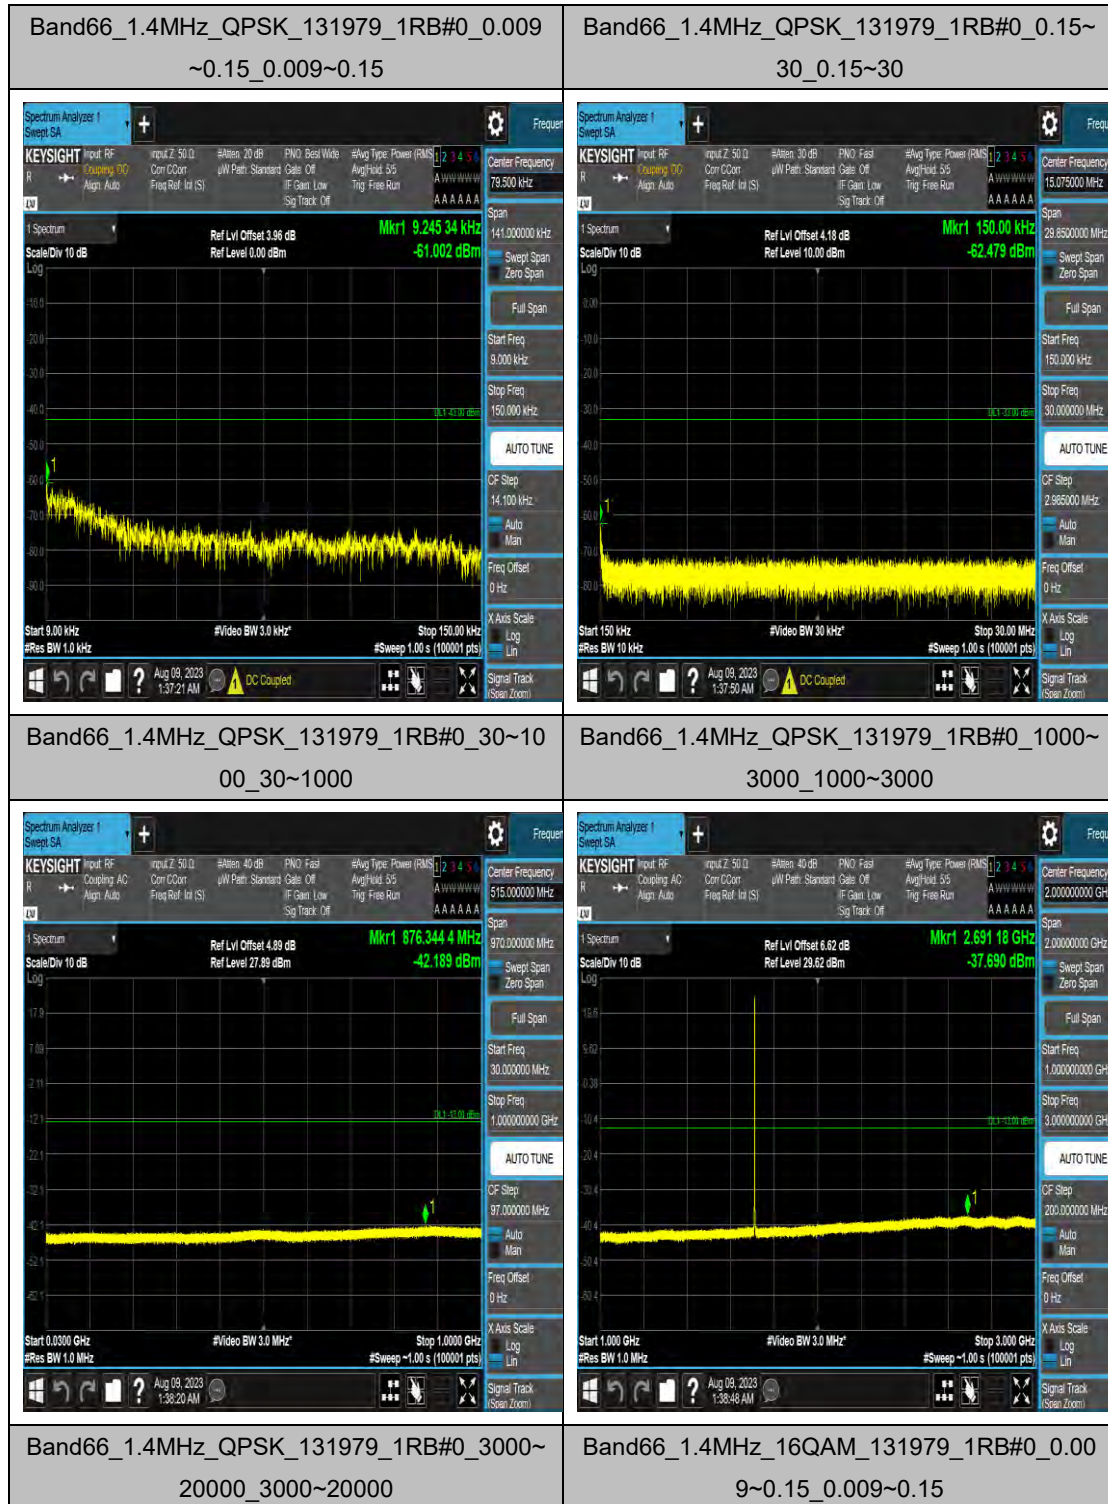

Band48\_20MHz\_64QAM\_56640\_1RB#0\_0.009  
~0.15\_0.009~0.15

Band48\_20MHz\_64QAM\_56640\_1RB#0\_0.15~3  
0\_0.15~30

Band48\_20MHz\_64QAM\_56640\_1RB#0\_30~10  
00\_30~1000

Band48\_20MHz\_64QAM\_56640\_1RB#0\_1000~3  
000\_1000~3000

### LTE Band 66 Test Graphs

Band66\_1.4MHz\_64QAM\_131979\_1RB#0\_0.00  
9~0.15\_0.009~0.15

Band66\_1.4MHz\_64QAM\_131979\_1RB#0\_0.15  
~30\_0.15~30

Band66\_1.4MHz\_64QAM\_131979\_1RB#0\_30~1  
000\_30~1000