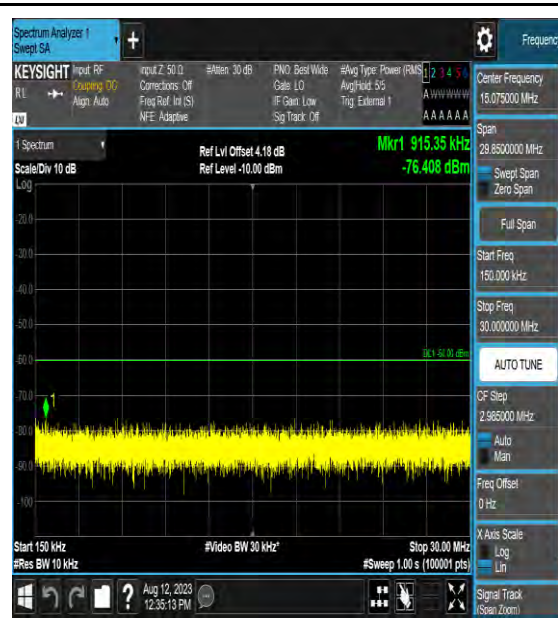

Band48_20MHz_16QAM_56640_1RB#0_0.15~3_0.15~3