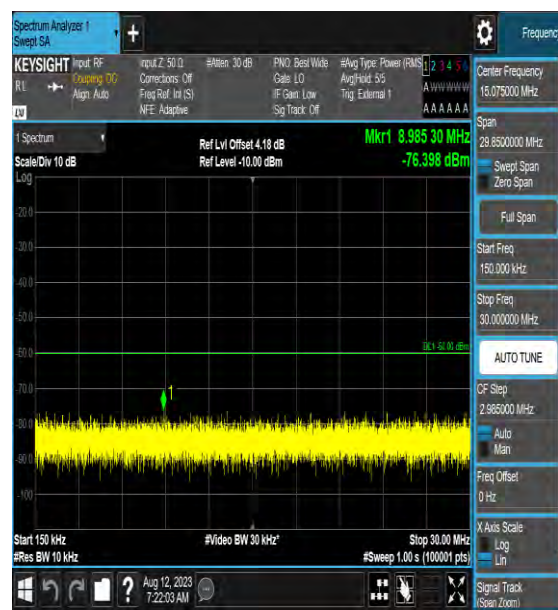

Band48\_10MHz\_64QAM\_56690\_1RB#0\_0.009  
~0.15\_0.009~0.15

Band48\_10MHz\_64QAM\_56690\_1RB#0\_0.15~3  
0\_0.15~30

Band48\_10MHz\_64QAM\_56690\_1RB#0\_30~10  
00\_30~1000

Band48\_10MHz\_64QAM\_56690\_1RB#0\_1000~3  
000\_1000~3000