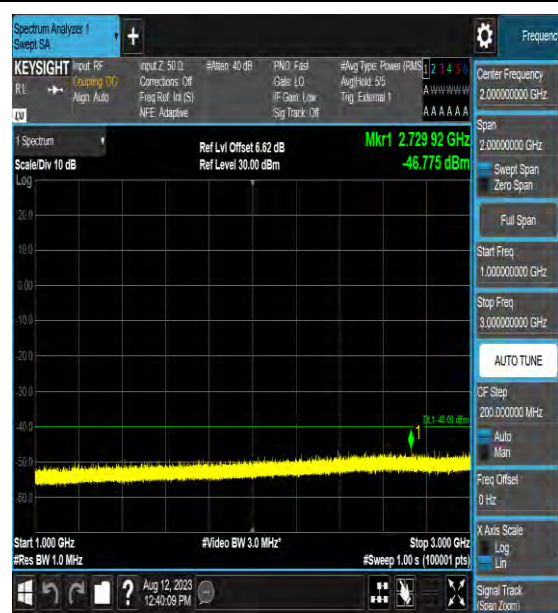

Band48_20MHz_16QAM_56640_1RB#0_1000~3000_1000~3000