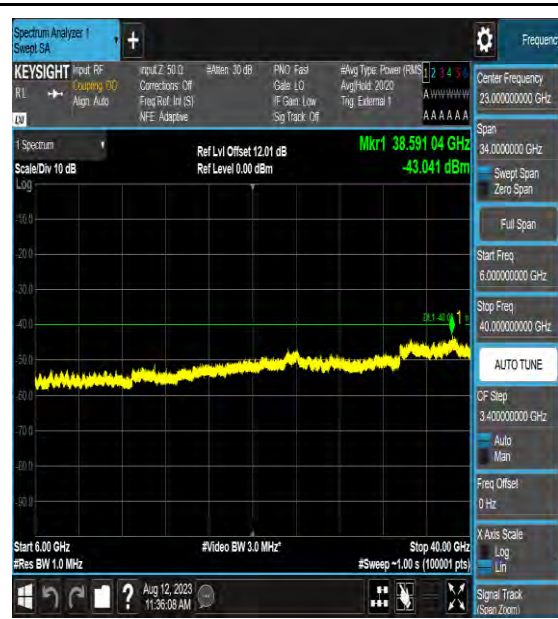

Band48\_20MHz\_16QAM\_55990\_1RB#0\_0.009  
~0.15\_0.009~0.15

Band48\_20MHz\_16QAM\_55990\_1RB#0\_0.15~3  
0\_0.15~30

Band48\_20MHz\_16QAM\_55990\_1RB#0\_30~10  
00\_30~1000

Band48\_20MHz\_16QAM\_55990\_1RB#0\_1000~3  
000\_1000~3000