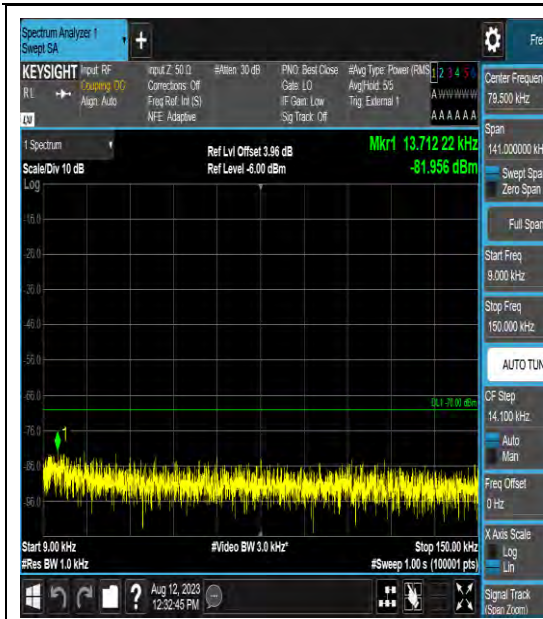

Band48\_20MHz\_QPSK\_56640\_1RB#0\_3000~6000\_3000~6000

Band48\_20MHz\_QPSK\_56640\_1RB#0\_6000~40000\_6000~40000

Band48\_20MHz\_16QAM\_56640\_1RB#0\_0.009~0.15\_0.009~0.15

Band48\_20MHz\_16QAM\_56640\_1RB#0\_0.15~3\_0.15~3