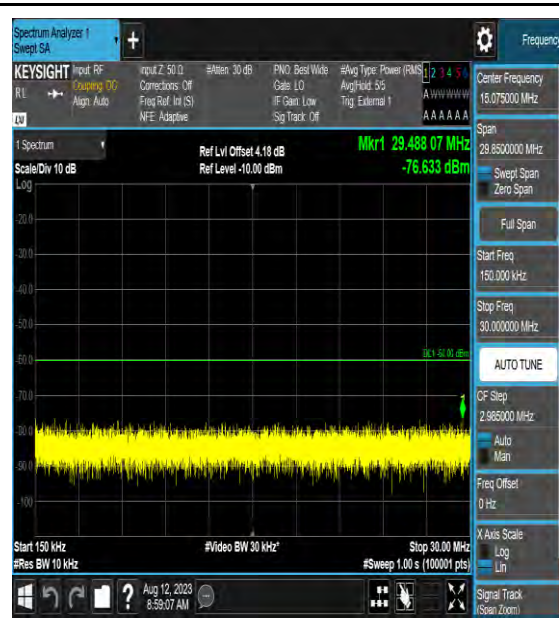

Band48_15MHz_16QAM_55990_1RB#0_0.15~3_0_0.15~3