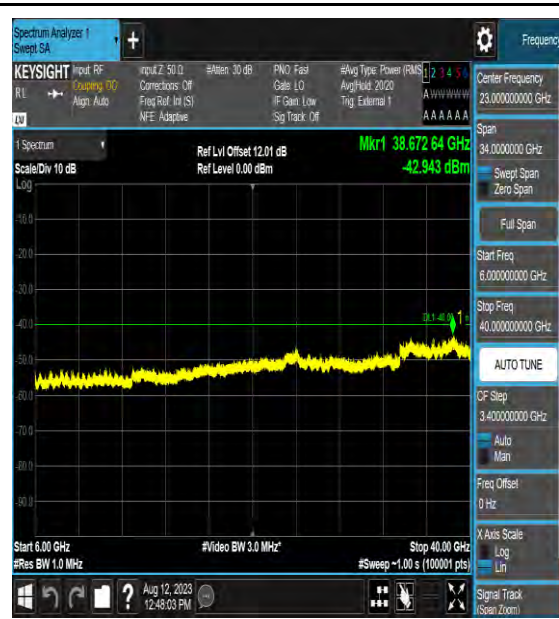

Band48_20MHz_16QAM_56640_1RB#0_6000~40000_6000~40000