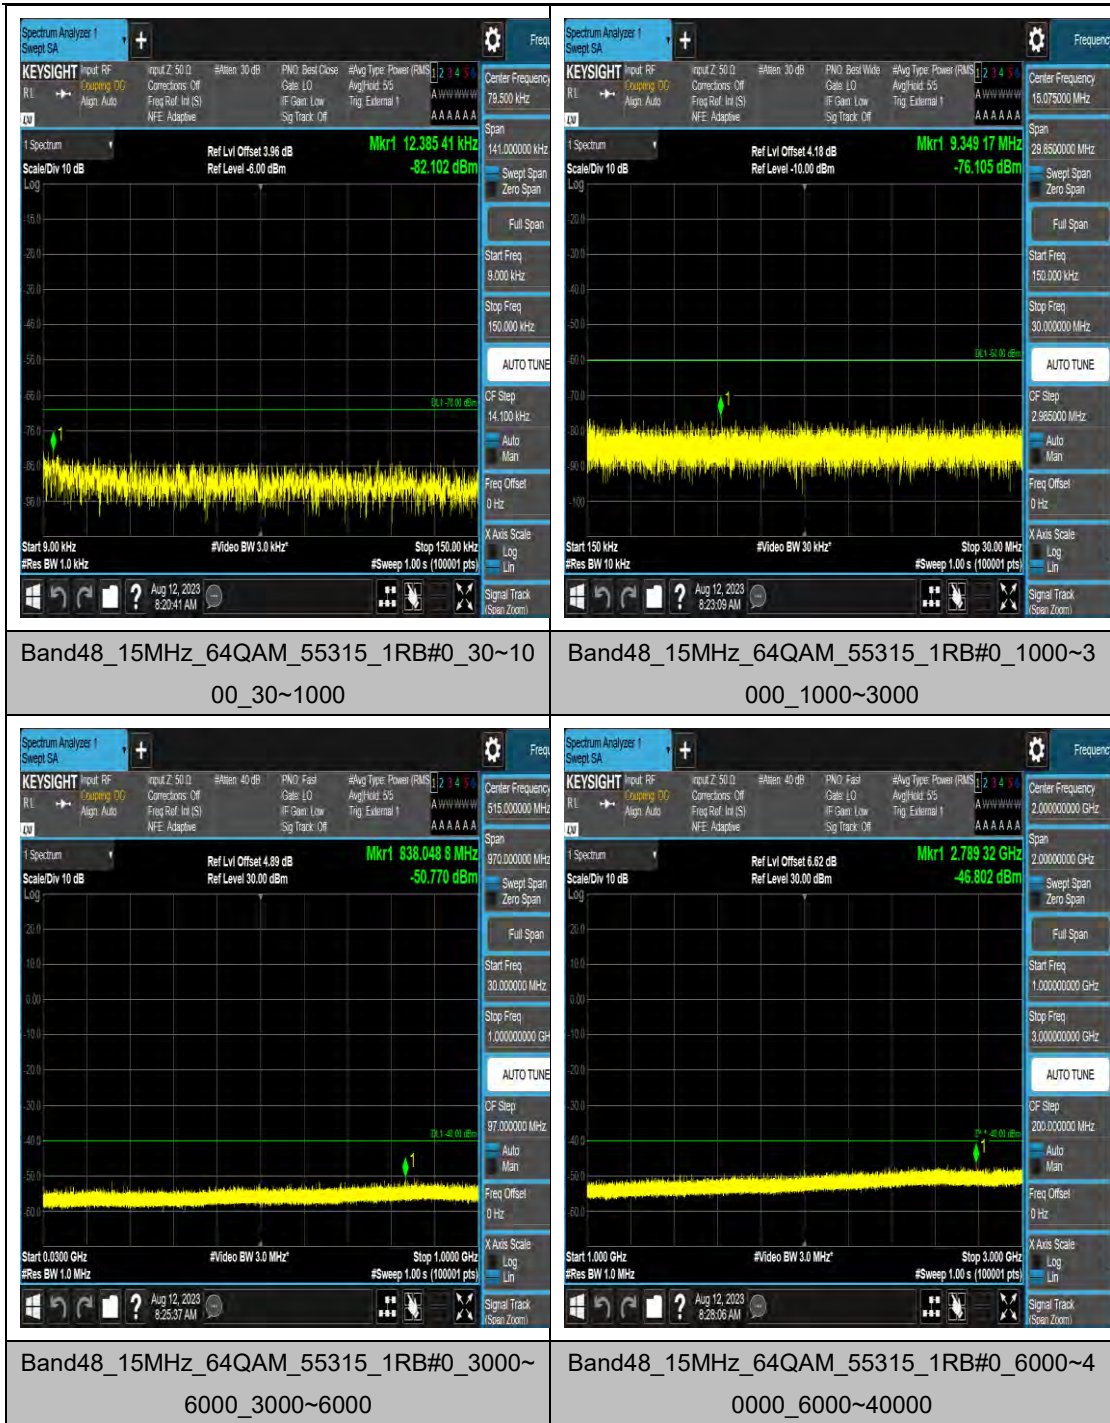

Band48\_15MHz\_QPSK\_55990\_1RB#0\_0.009~0.15\_0.009~0.15

Band48\_15MHz\_QPSK\_55990\_1RB#0\_0.15~30\_0.15~30

Band48\_15MHz\_QPSK\_55990\_1RB#0\_30~100\_0\_30~1000

Band48\_15MHz\_QPSK\_55990\_1RB#0\_1000~3000\_00\_1000~3000