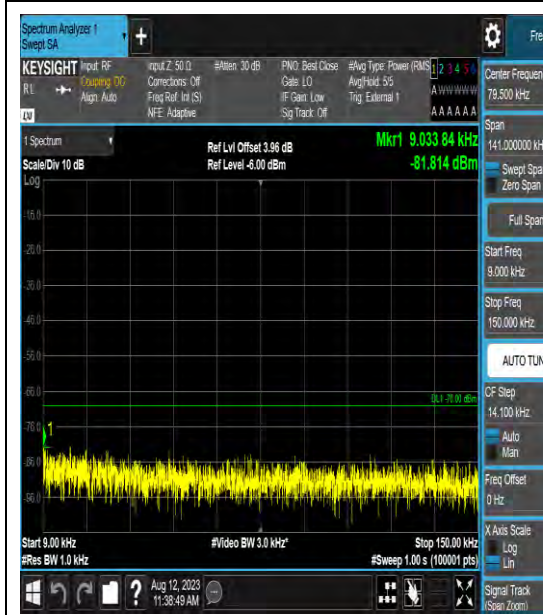

Band48\_20MHz\_16QAM\_55990\_1RB#0\_0.009  
~0.15\_0.009~0.15

Band48\_20MHz\_16QAM\_55990\_1RB#0\_0.15~3  
0\_0.15~30

Band48\_20MHz\_16QAM\_55990\_1RB#0\_30~10  
00\_30~1000

Band48\_20MHz\_16QAM\_55990\_1RB#0\_1000~3  
000\_1000~3000