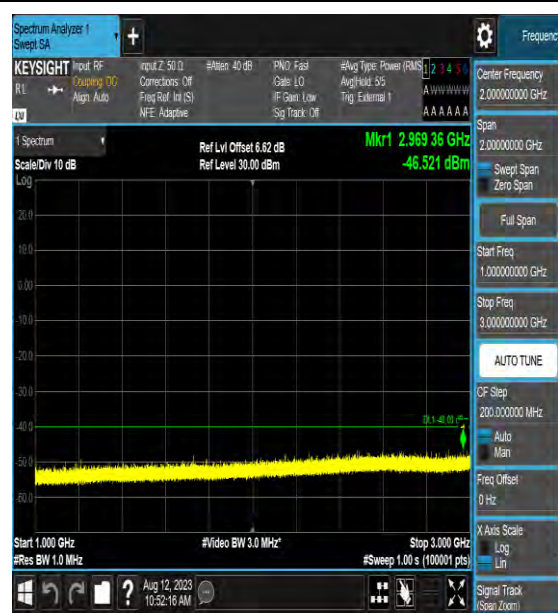

Band48_20MHz_16QAM_55340_1RB#0_1000~3000_1000~3000