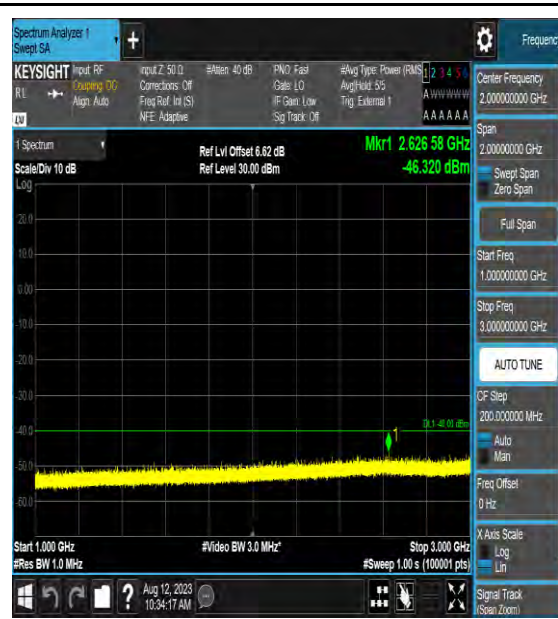

Band48_20MHz_QPSK_55340_1RB#0_1000~3000_00_1000~3000