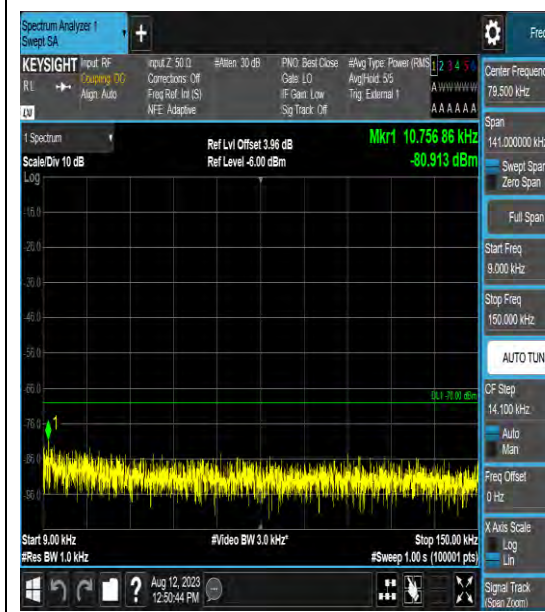

Band48_20MHz_64QAM_56640_1RB#0_0.009
~0.15_0.009~0.15