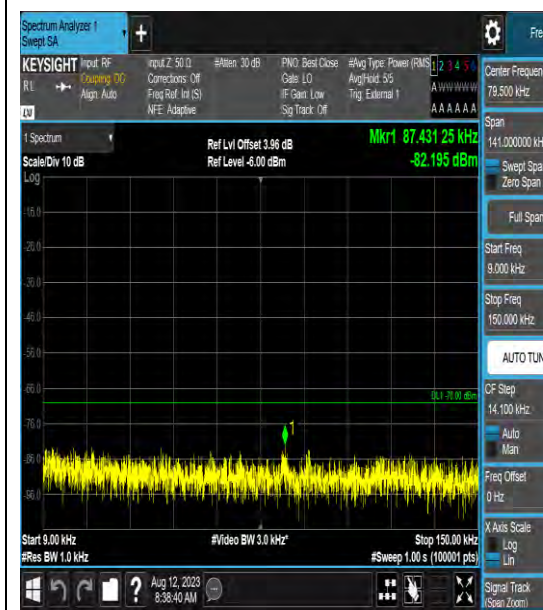

Band48_15MHz_QPSK_55990_1RB#0_0.009~0.15_0.009~0.15