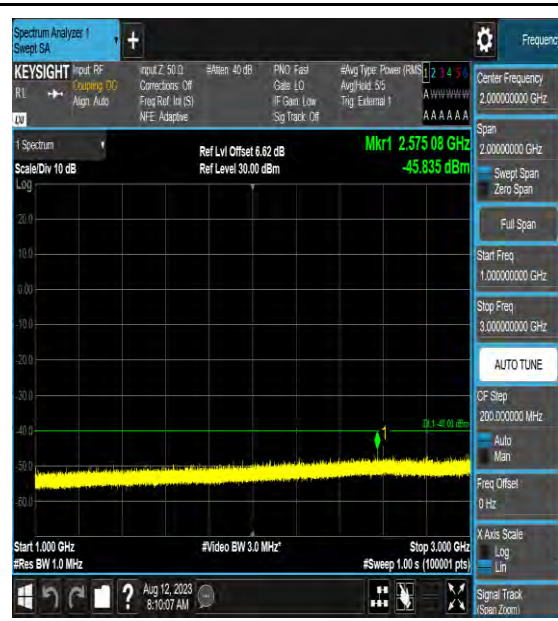

Band48_15MHz_16QAM_55315_1RB#0_1000~3
000_1000~3000