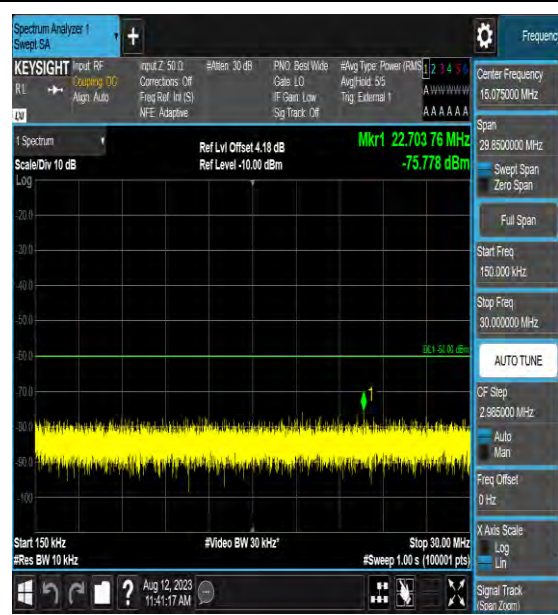

Band48\_20MHz\_16QAM\_55990\_1RB#0\_0.009  
~0.15\_0.009~0.15

Band48\_20MHz\_16QAM\_55990\_1RB#0\_0.15~3  
0\_0.15~30

Band48\_20MHz\_16QAM\_55990\_1RB#0\_30~10  
00\_30~1000

Band48\_20MHz\_16QAM\_55990\_1RB#0\_1000~3  
000\_1000~3000