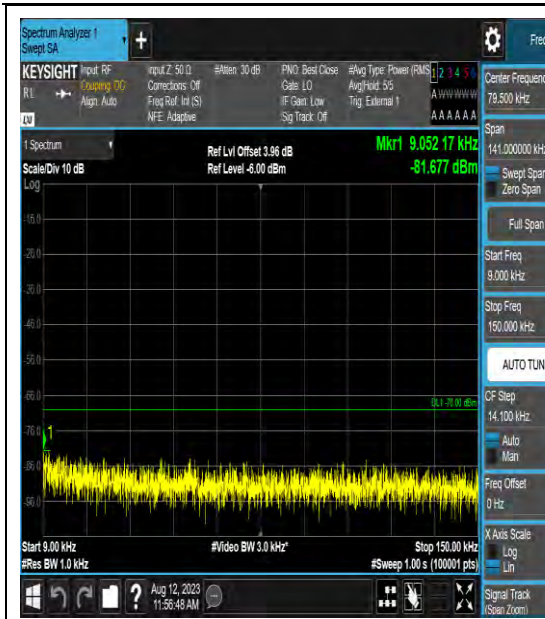

Band48\_20MHz\_16QAM\_55990\_1RB#0\_3000~6000\_3000~6000

Band48\_20MHz\_16QAM\_55990\_1RB#0\_6000~40000\_6000~40000

Band48\_20MHz\_64QAM\_55990\_1RB#0\_0.009~0.15\_0.009~0.15

Band48\_20MHz\_64QAM\_55990\_1RB#0\_0.15~3\_0.15~3