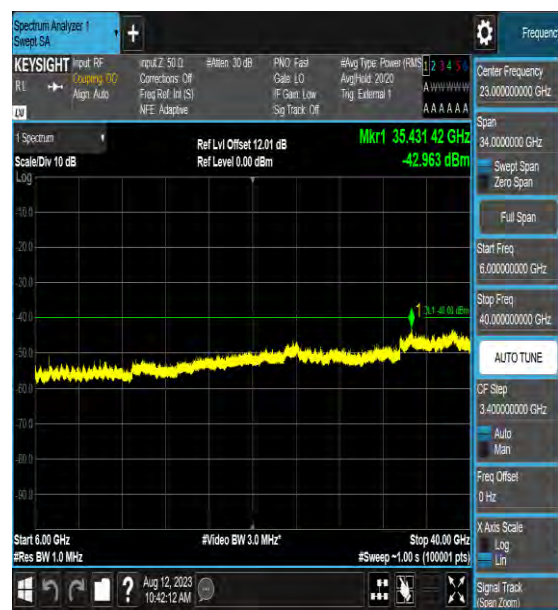

Band48_20MHz_QPSK_55340_1RB#0_6000~40000_6000~40000