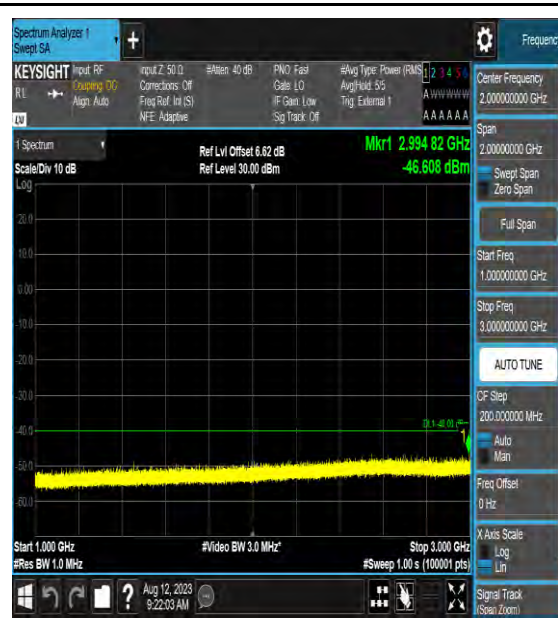

Band48_15MHz_64QAM_55990_1RB#0_1000~3
000_1000~3000