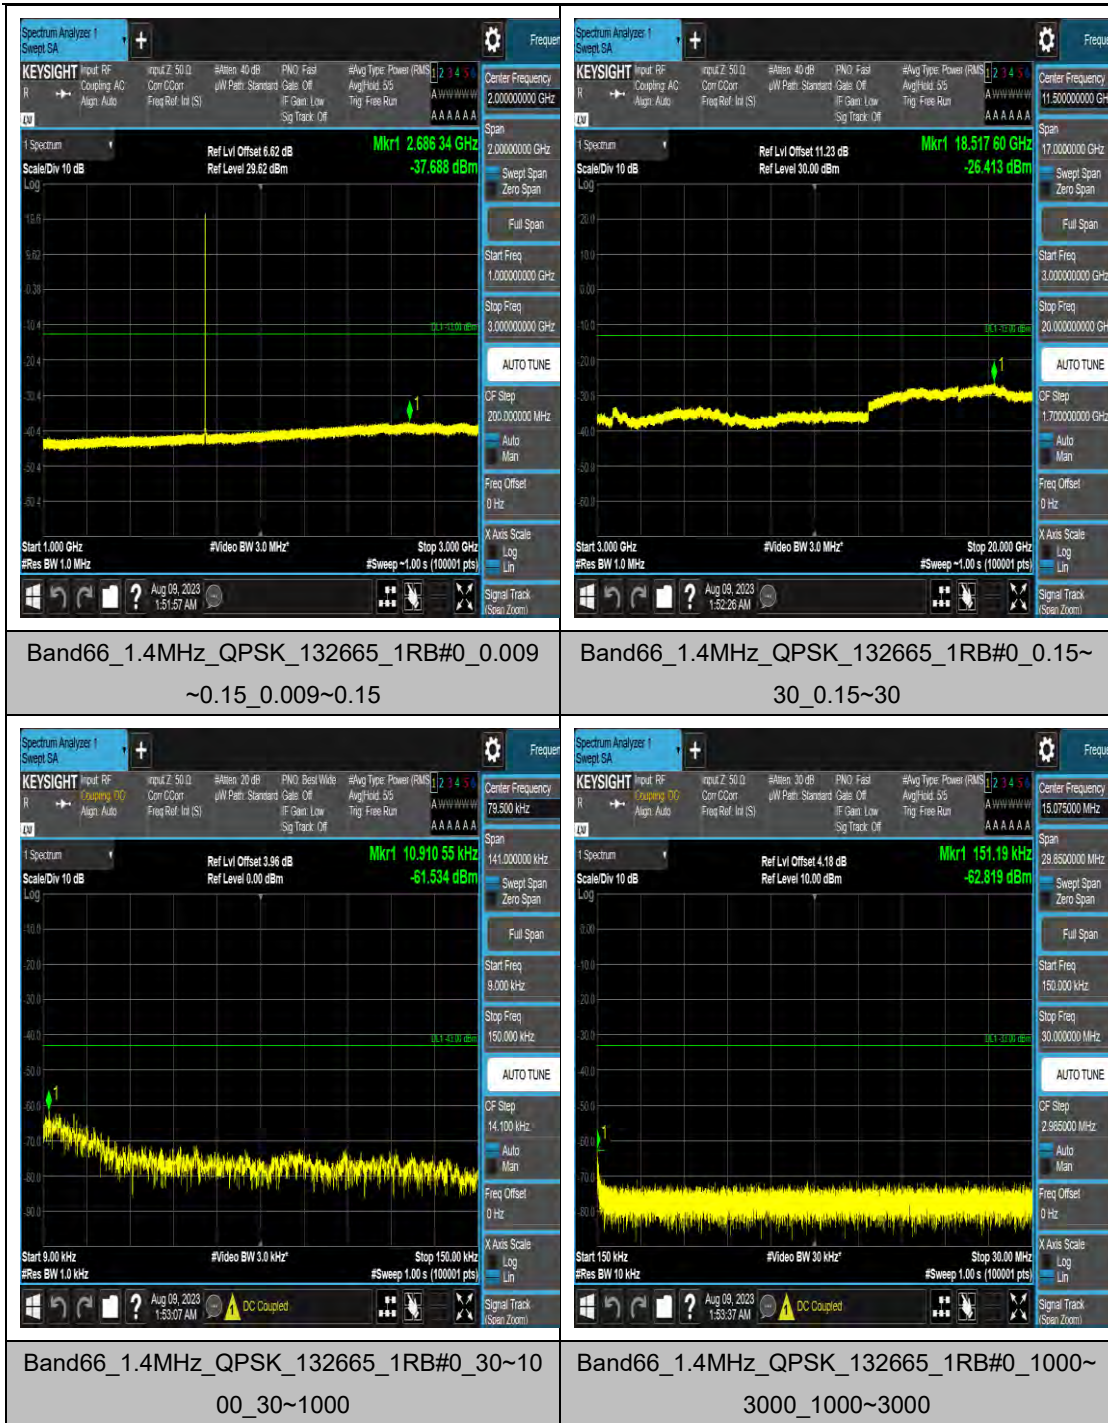

Band66_1.4MHz_64QAM_132322_1RB#0_1000
~3000_1000~3000

Band66_1.4MHz_64QAM_132322_1RB#0_3000
~20000_3000~20000