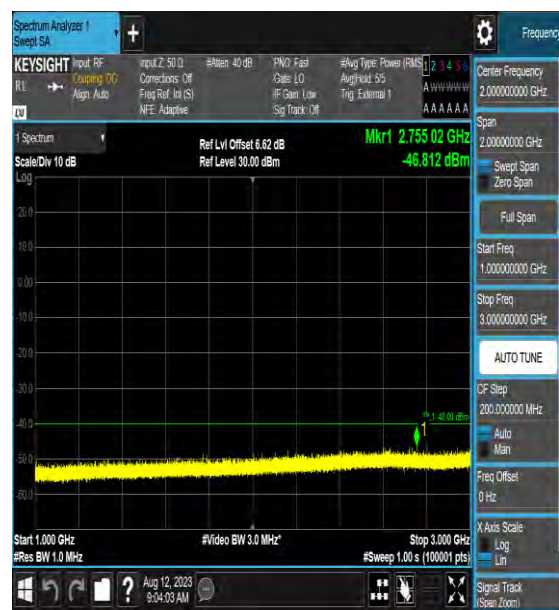

Band48_15MHz_16QAM_55990_1RB#0_1000~3000_1000~3000