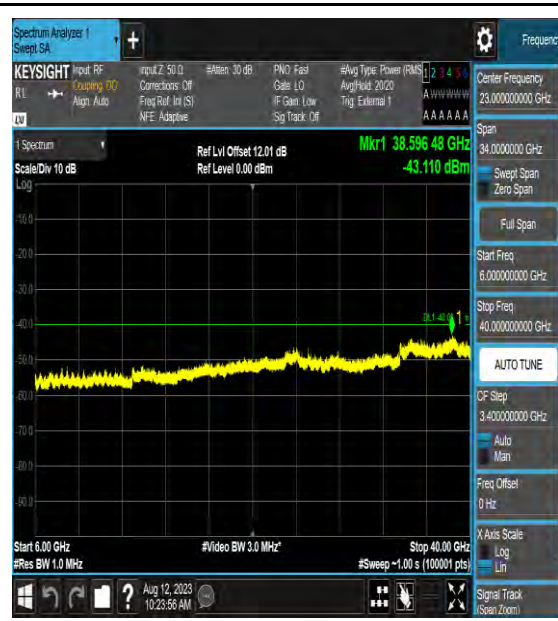

Band48_15MHz_64QAM_56665_1RB#0_6000~40000_6000~40000