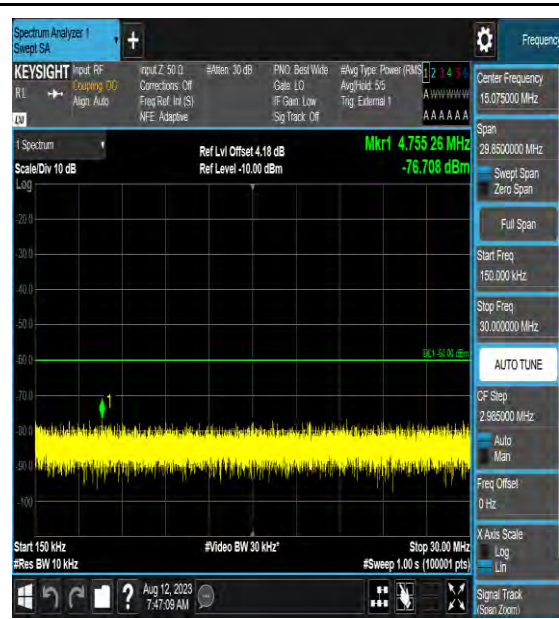

Band48_15MHz_QPSK_55315_1RB#0_0.15~30_0.15~30