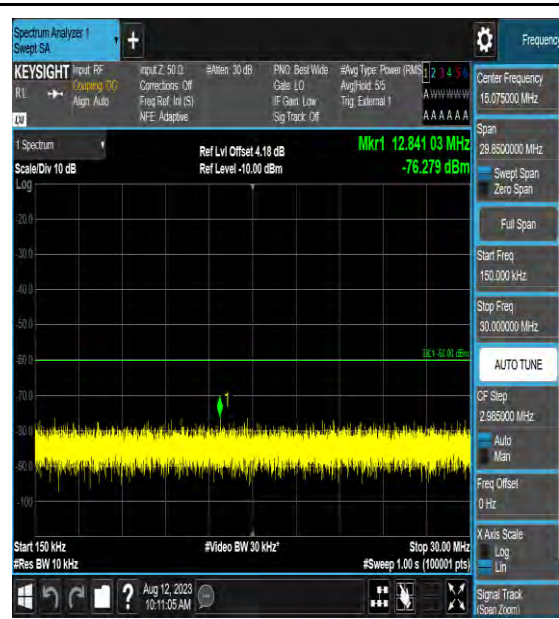

Band48_15MHz_64QAM_56665_1RB#0_0.15~3_0.15~3