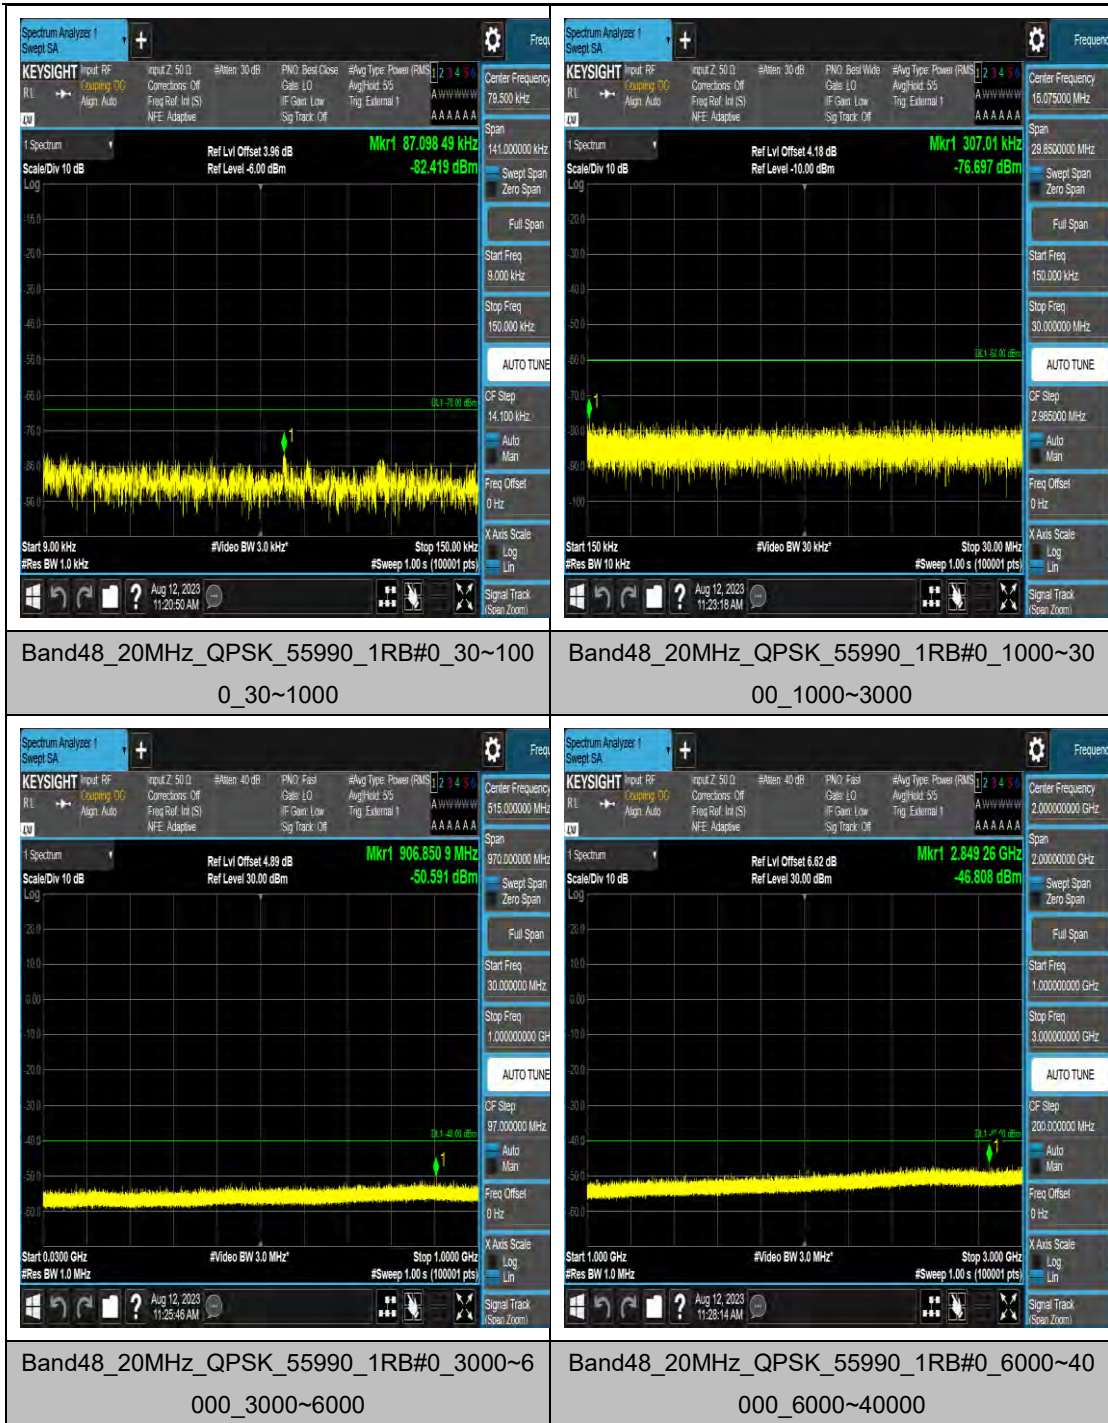

Band48\_20MHz\_64QAM\_55340\_1RB#0\_3000~6000\_3000~6000

Band48\_20MHz\_64QAM\_55340\_1RB#0\_6000~40000\_6000~40000

Band48\_20MHz\_QPSK\_55990\_1RB#0\_0.009~0.15\_0.009~0.15

Band48\_20MHz\_QPSK\_55990\_1RB#0\_0.15~30\_0.15~30