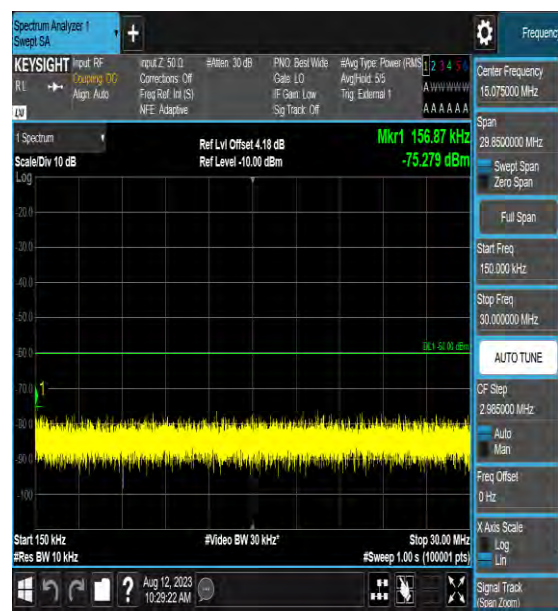

Band48_20MHz_QPSK_55340_1RB#0_0.15~30_0.15~30