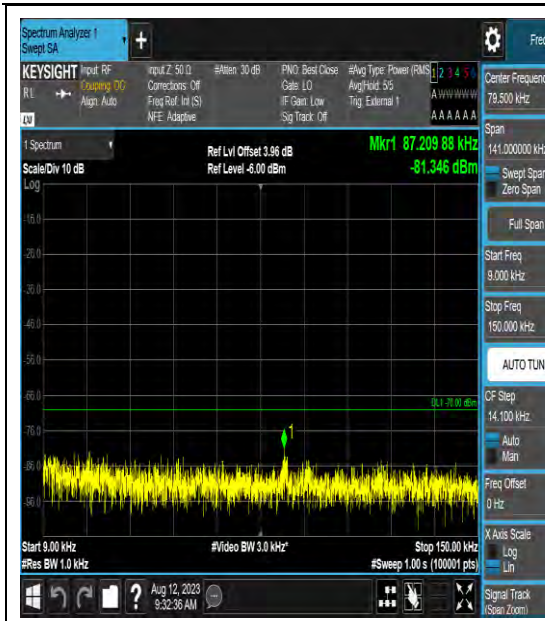

Band48\_15MHz\_64QAM\_55990\_1RB#0\_3000~6000\_3000~6000

Band48\_15MHz\_64QAM\_55990\_1RB#0\_6000~40000\_6000~40000

Band48\_15MHz\_QPSK\_56665\_1RB#0\_0.009~0.15\_0.009~0.15

Band48\_15MHz\_QPSK\_56665\_1RB#0\_0.15~30\_0.15~30