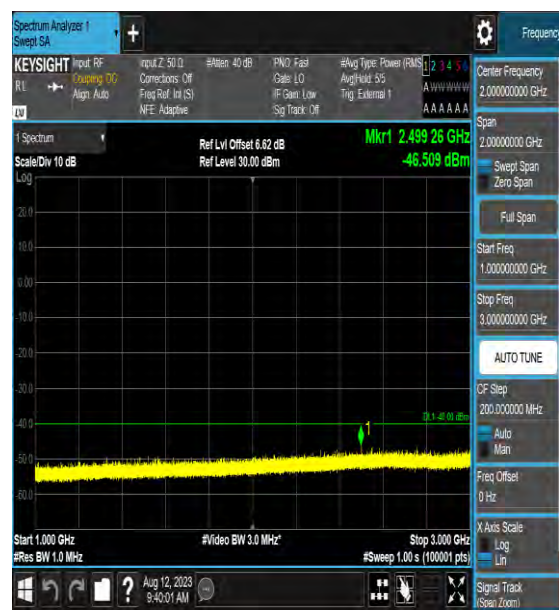

Band48_15MHz_QPSK_56665_1RB#0_1000~30
00_1000~3000