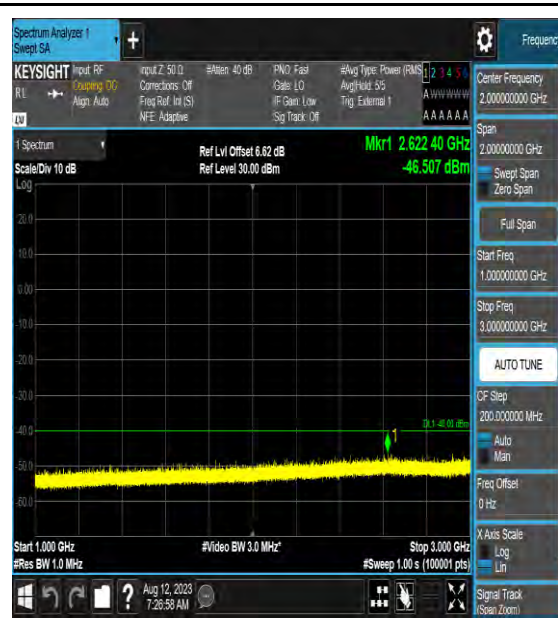

Band48_10MHz_64QAM_56690_1RB#0_1000~3
000_1000~3000