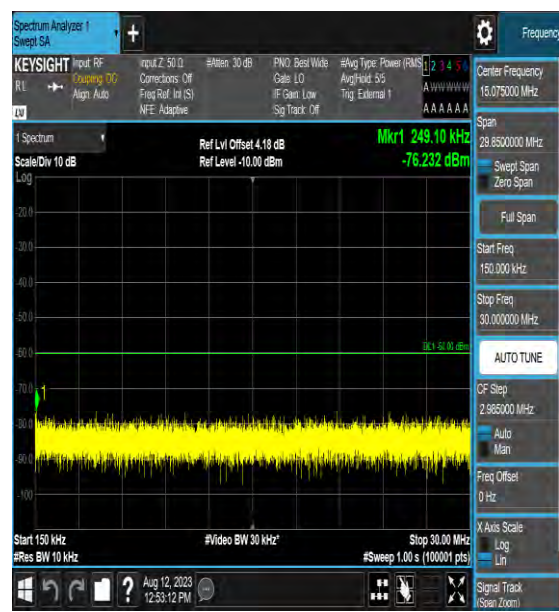

Band48_20MHz_64QAM_56640_1RB#0_0.15~3
0_0.15~30