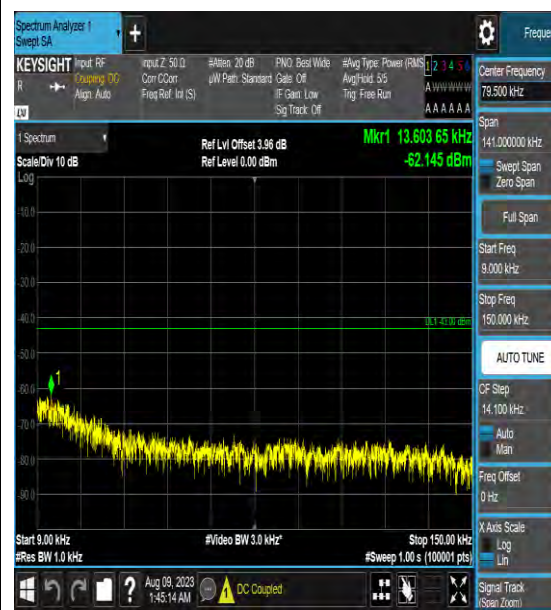

Band66_1.4MHz_QPSK_132322_1RB#0_0.009
~0.15_0.009~0.15