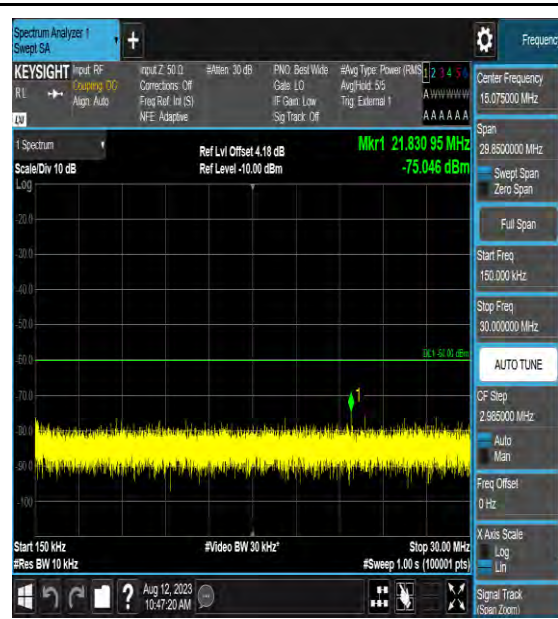

Band48_20MHz_16QAM_55340_1RB#0_0.15~3_0.15~3