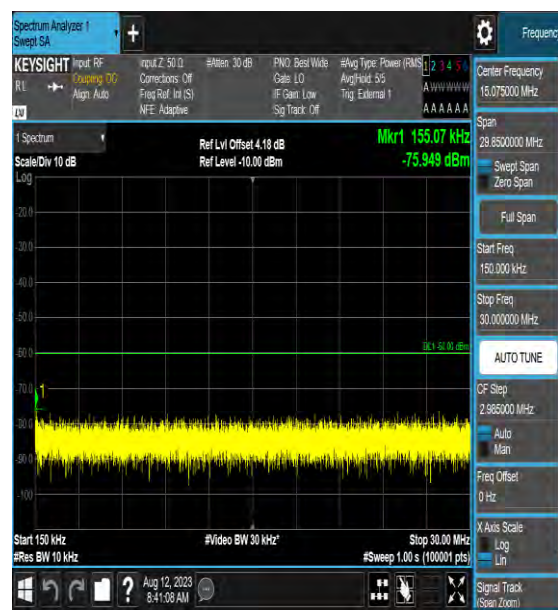

Band48_15MHz_QPSK_55990_1RB#0_0.15~30_0.15~30