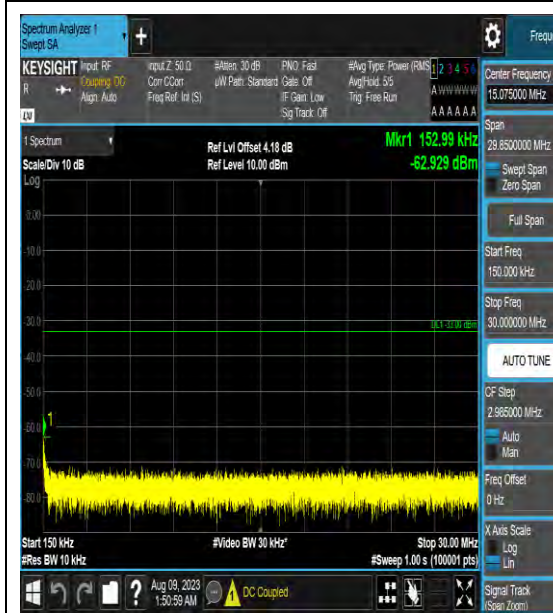

Band66\_1.4MHz\_QPSK\_132322\_1RB#0\_30~10  
00\_30~1000

Band66\_1.4MHz\_64QAM\_132322\_1RB#0\_0.15  
~30\_0.15~30

Band66\_1.4MHz\_64QAM\_132322\_1RB#0\_30~1  
000\_30~1000

Band66\_1.4MHz\_64QAM\_132322\_1RB#0\_1000  
~3000\_1000~3000