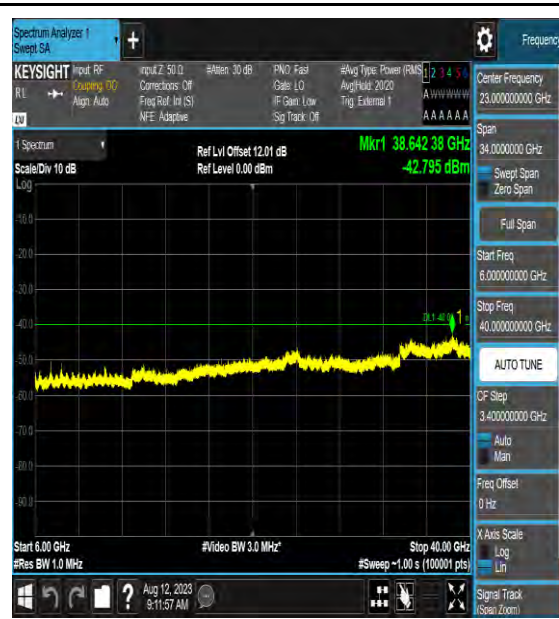

Band48\_15MHz\_16QAM\_55990\_1RB#0\_30~1000\_30~1000

Band48\_15MHz\_16QAM\_55990\_1RB#0\_1000~3000\_1000~3000

Band48\_15MHz\_16QAM\_55990\_1RB#0\_3000~6000\_3000~6000

Band48\_15MHz\_16QAM\_55990\_1RB#0\_6000~40000\_6000~40000

Band48\_15MHz\_64QAM\_55990\_1RB#0\_0.009  
~0.15\_0.009~0.15

Band48\_15MHz\_64QAM\_55990\_1RB#0\_0.15~3  
0\_0.15~30

Band48\_15MHz\_64QAM\_55990\_1RB#0\_30~10  
00\_30~1000

Band48\_15MHz\_64QAM\_55990\_1RB#0\_1000~3  
000\_1000~3000