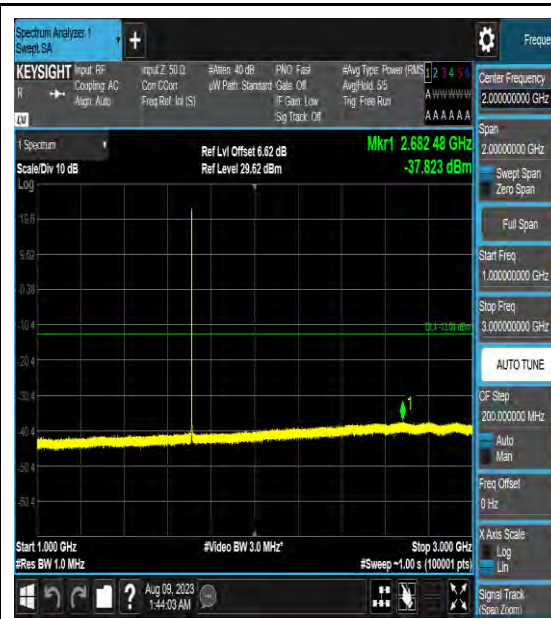

Band66_1.4MHz_64QAM_131979_1RB#0_1000
~3000_1000~3000