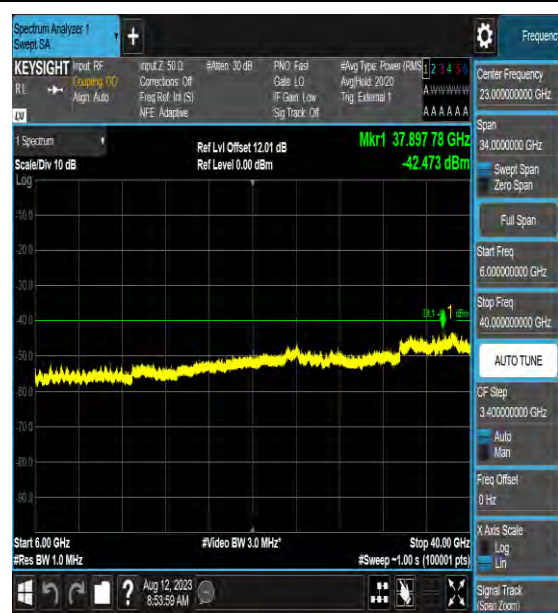

Band48_15MHz_QPSK_55990_1RB#0_6000~40000