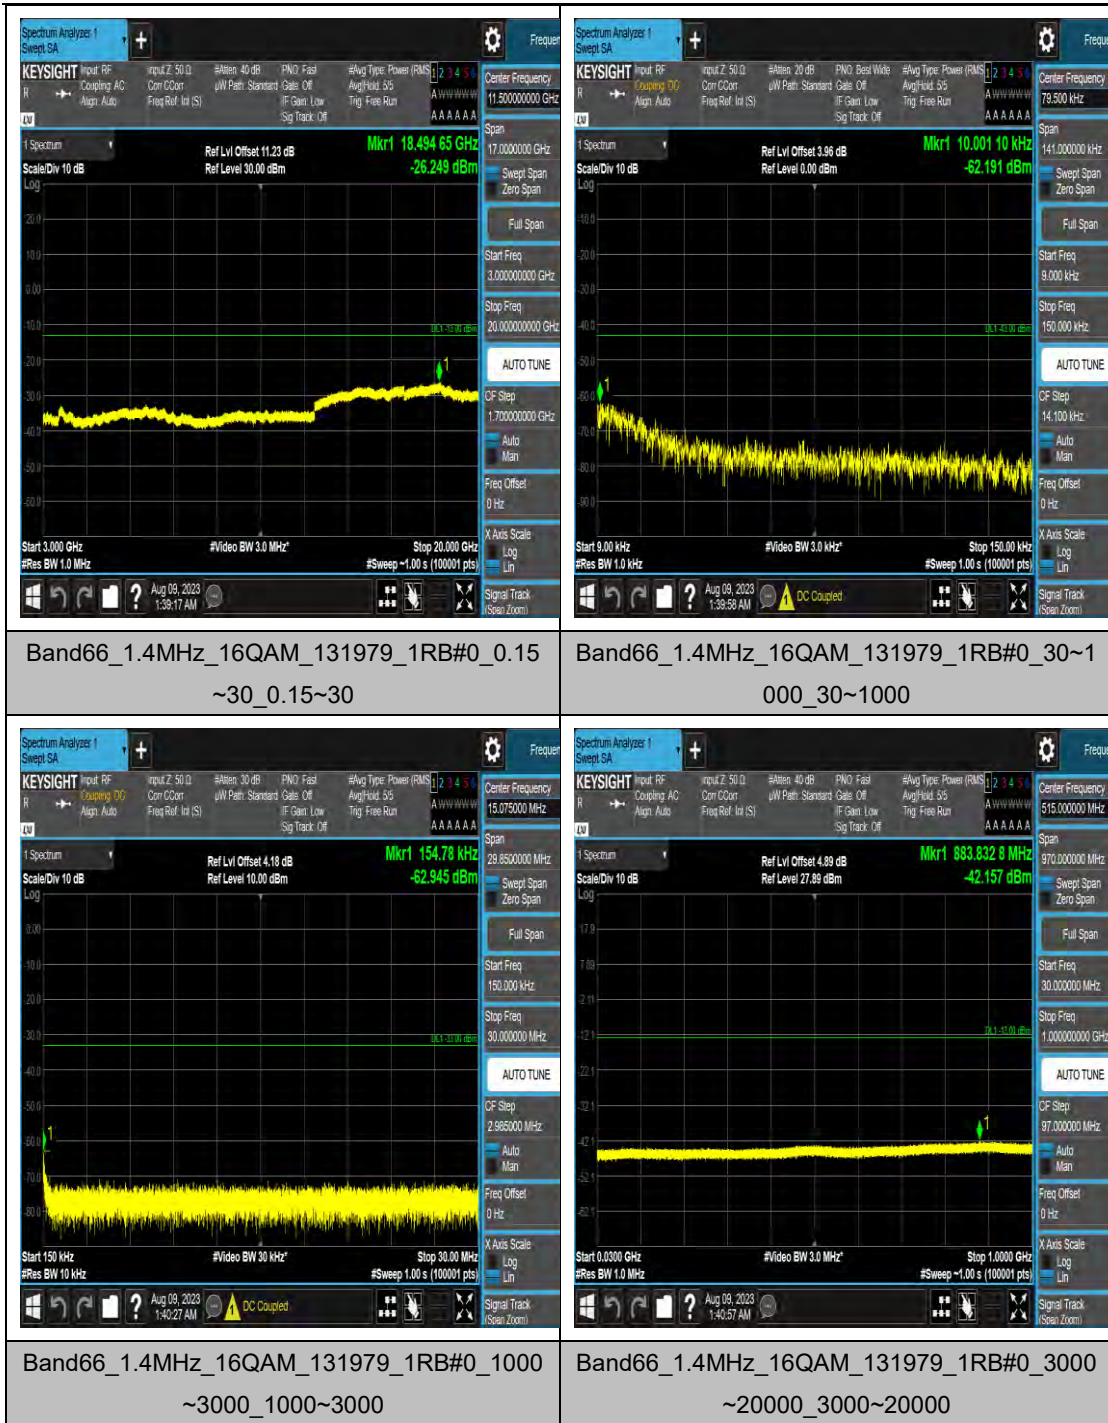

Band48\_20MHz\_64QAM\_56640\_1RB#0\_0.009  
~0.15\_0.009~0.15

Band48\_20MHz\_64QAM\_56640\_1RB#0\_0.15~3  
0\_0.15~30

Band48\_20MHz\_64QAM\_56640\_1RB#0\_30~10  
00\_30~1000

Band48\_20MHz\_64QAM\_56640\_1RB#0\_1000~3  
000\_1000~3000

### LTE Band 66 Test Graphs

Band66\_1.4MHz\_64QAM\_131979\_1RB#0\_0.00  
9~0.15\_0.009~0.15

Band66\_1.4MHz\_64QAM\_131979\_1RB#0\_0.15  
~30\_0.15~30

Band66\_1.4MHz\_64QAM\_131979\_1RB#0\_30~1  
000\_30~1000