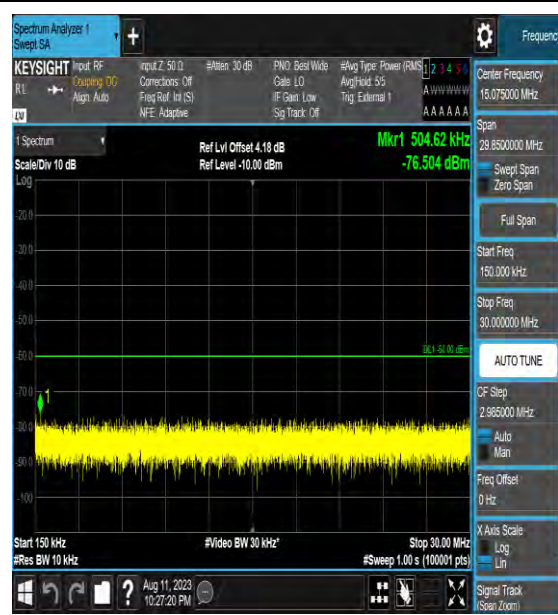

Band43_10MHz_64QAM_43640_1RB#0_0.15~3
0_0.15~30