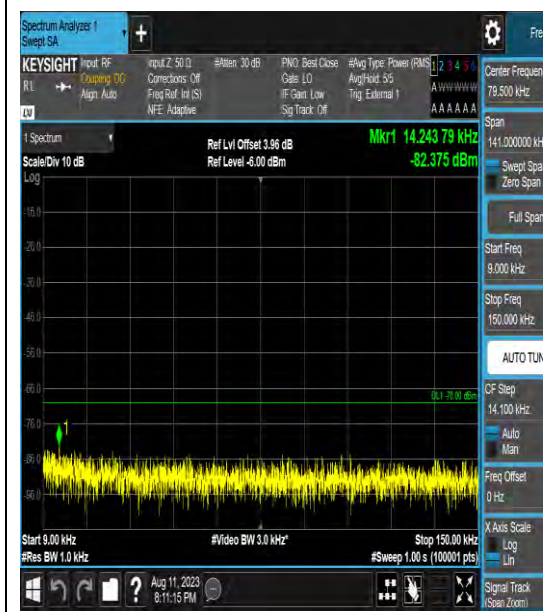

Band42\_20MHz\_QPSK\_43490\_1RB#0\_0.009~0.15\_0.009~0.15

Band42\_20MHz\_QPSK\_43490\_1RB#0\_0.15~30\_0.15~30

Band42\_20MHz\_QPSK\_43490\_1RB#0\_30~100\_0\_30~1000

Band42\_20MHz\_QPSK\_43490\_1RB#0\_1000~3000\_00\_1000~3000