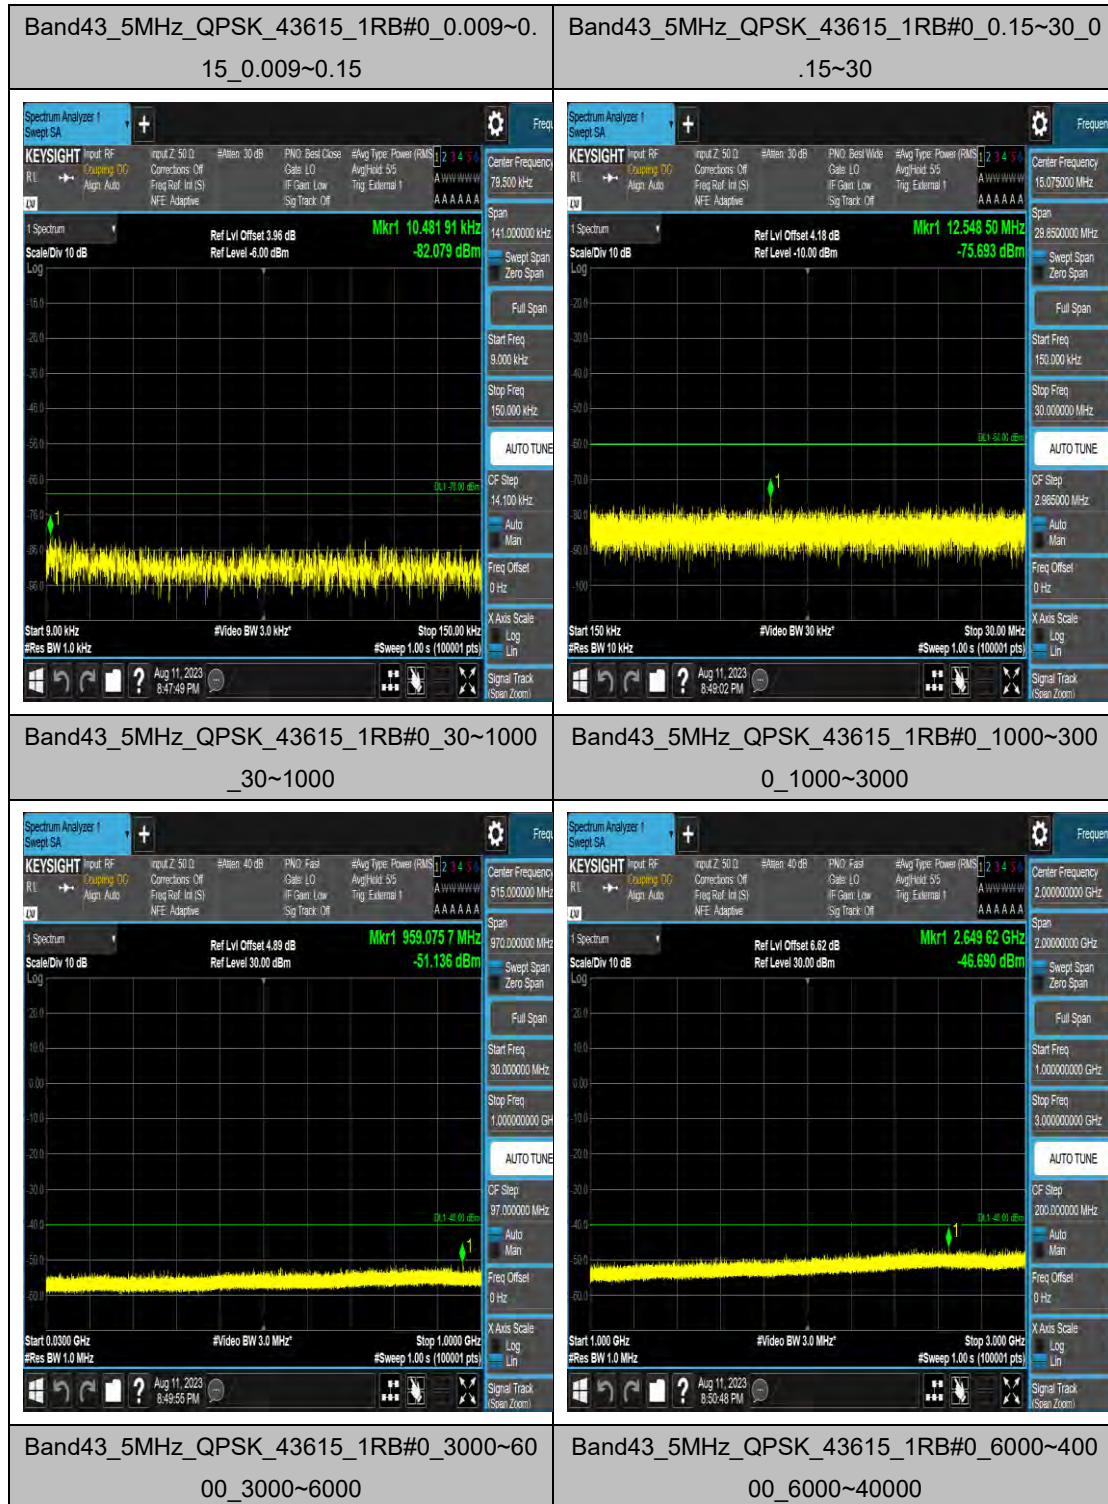

### LTE Band 43(3600-3700) Test Graphs

Band43\_5MHz\_16QAM\_43615\_1RB#0\_0.009~0.15\_0.009~0.15

Band43\_5MHz\_16QAM\_43615\_1RB#0\_0.15~30\_0.15~30

Band43\_5MHz\_16QAM\_43615\_1RB#0\_30~100\_0\_30~1000

Band43\_5MHz\_16QAM\_43615\_1RB#0\_1000~3000\_00\_1000~3000