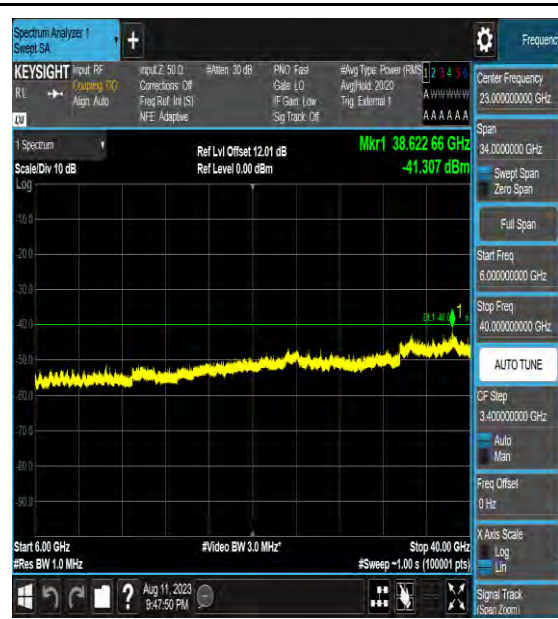

Band43\_5MHz\_QPSK\_44565\_1RB#0\_1000~3000  
0\_1000~3000

Band43\_5MHz\_QPSK\_44565\_1RB#0\_3000~6000  
00\_3000~6000

Band43\_5MHz\_QPSK\_44565\_1RB#0\_6000~40000  
00\_6000~40000

Band43\_5MHz\_16QAM\_44565\_1RB#0\_0.009~0.15\_0.009~0.15