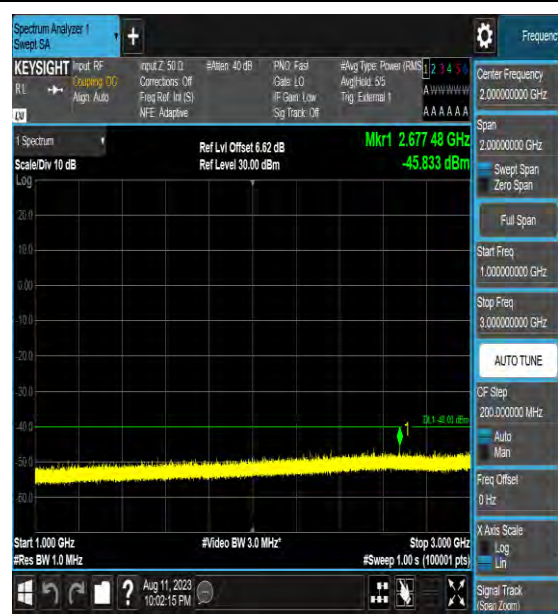

Band43_5MHz_64QAM_44565_1RB#0_1000~30
00_1000~3000