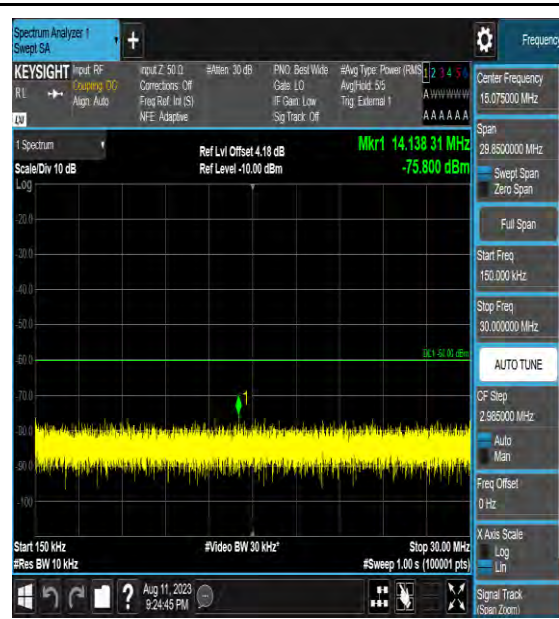

Band33\_5MHz\_QPSK\_44090\_1RB#0\_6000~40000\_00\_6000~40000

Band33\_5MHz\_16QAM\_44090\_1RB#0\_0.009~0.15\_0.009~0.15

Band33\_5MHz\_16QAM\_44090\_1RB#0\_0.15~30\_0.15~30

Band43\_5MHz\_16QAM\_44090\_1RB#0\_30~100  
0\_30~1000