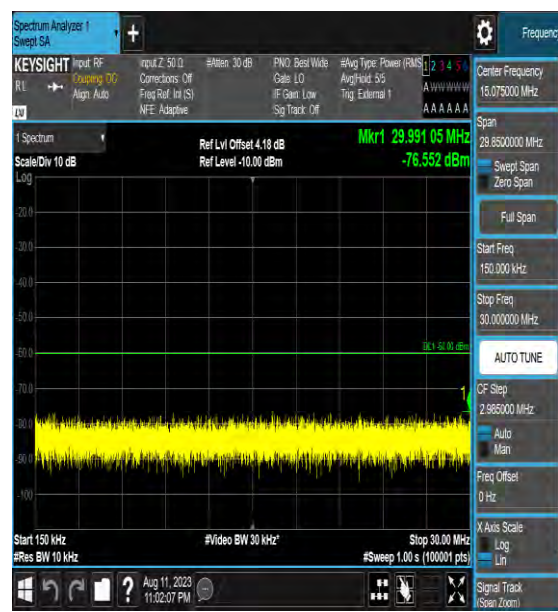

Band43_10MHz_16QAM_44090_1RB#0_0.15~3
0_0.15~30