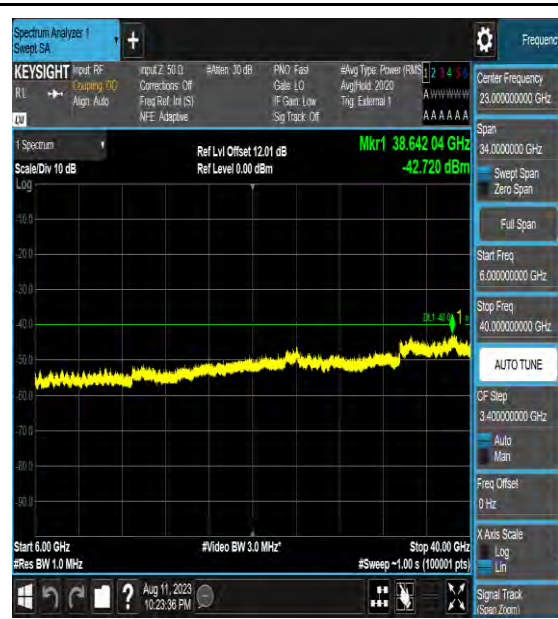

Band43\_10MHz\_16QAM\_43640\_1RB#0\_0.009~0.15\_0.009~0.15

Band43\_10MHz\_16QAM\_43640\_1RB#0\_0.15~30\_0.15~30

Band43\_10MHz\_64QAM\_43640\_1RB#0\_0.009  
~0.15\_0.009~0.15

Band43\_10MHz\_64QAM\_43640\_1RB#0\_0.15~3  
0\_0.15~30