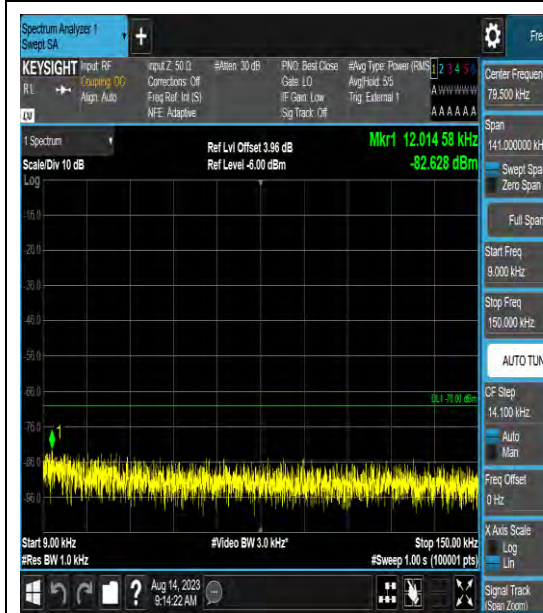

Band43\_15MHz\_16QAM\_44090\_1RB#0\_6000~40000\_6000~40000

Band43\_15MHz\_64QAM\_44090\_1RB#0\_0.009  
~0.15\_0.009~0.15

Band43\_15MHz\_64QAM\_44090\_1RB#0\_0.15~3  
0\_0.15~30

Band43\_15MHz\_64QAM\_44090\_1RB#0\_30~10  
00\_30~1000