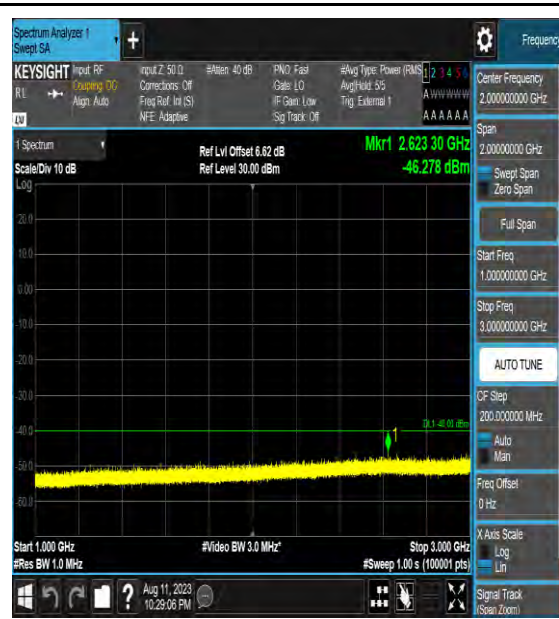

Band43_10MHz_64QAM_43640_1RB#0_1000~3
000_1000~3000