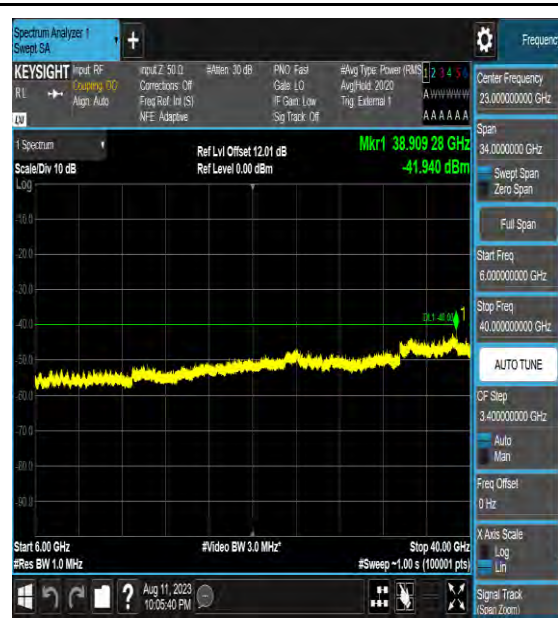

Band43_5MHz_64QAM_44565_1RB#0_6000~40
000_6000~40000