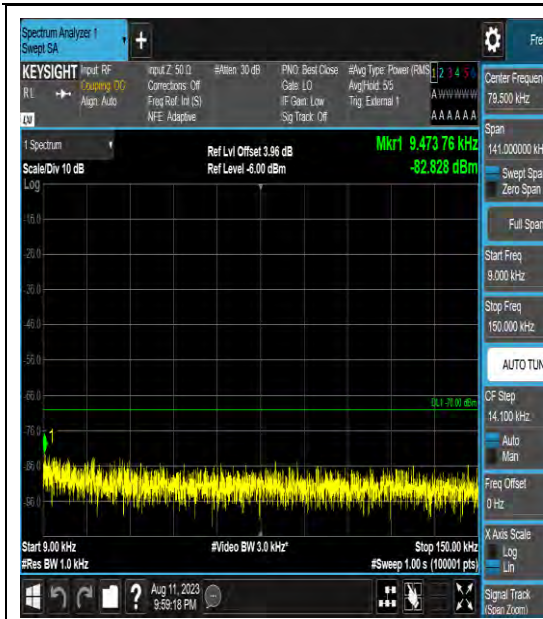

Band33_5MHz_64QAM_44565_1RB#0_0.009~0.15