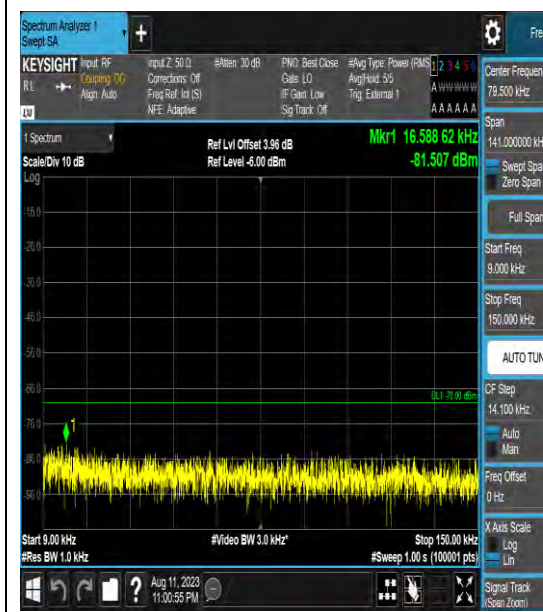

Band43\_10MHz\_QPSK\_44090\_1RB#0\_3000~6000  
000\_3000~6000

Band43\_10MHz\_QPSK\_44090\_1RB#0\_6000~40000  
000\_6000~40000

Band43\_10MHz\_16QAM\_44090\_1RB#0\_0.009  
~0.15\_0.009~0.15

Band43\_10MHz\_16QAM\_44090\_1RB#0\_0.15~3  
0\_0.15~30