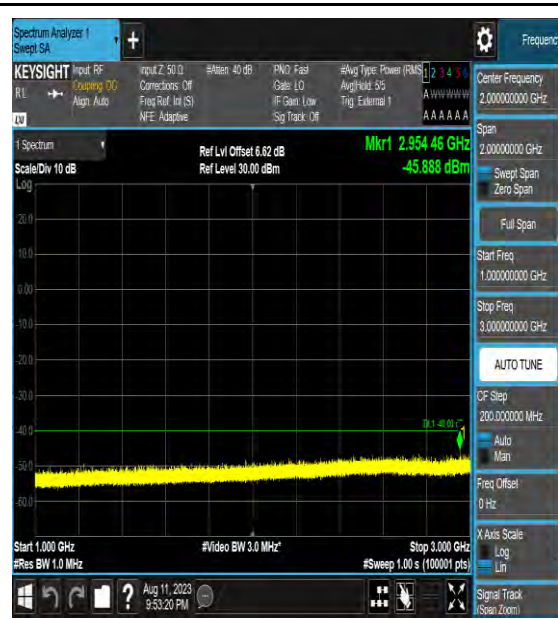

Band43\_5MHz\_16QAM\_44565\_1RB#0\_0.15~30\_0.15~30

Band43\_5MHz\_16QAM\_44565\_1RB#0\_30~100\_0\_30~1000

Band43\_5MHz\_16QAM\_44565\_1RB#0\_1000~3000\_00\_1000~3000

Band33\_5MHz\_16QAM\_44565\_1RB#0\_3000~6000