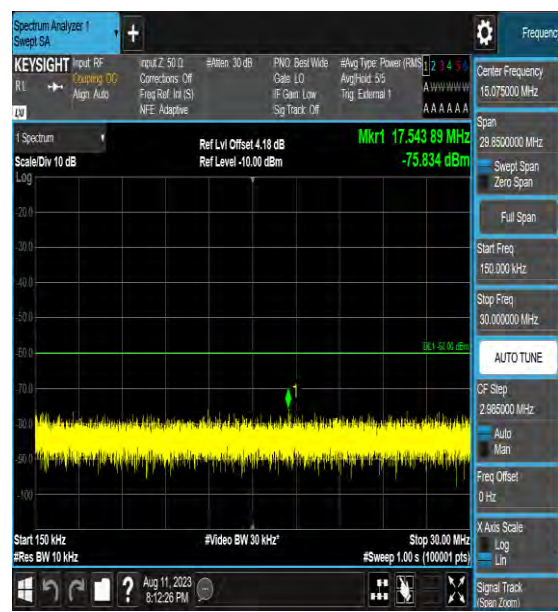

Band42\_20MHz\_QPSK\_43490\_1RB#0\_0.009~0.15\_0.009~0.15

Band42\_20MHz\_QPSK\_43490\_1RB#0\_0.15~30\_0.15~30

Band42\_20MHz\_QPSK\_43490\_1RB#0\_30~100\_0\_30~1000

Band42\_20MHz\_QPSK\_43490\_1RB#0\_1000~3000\_00\_1000~3000