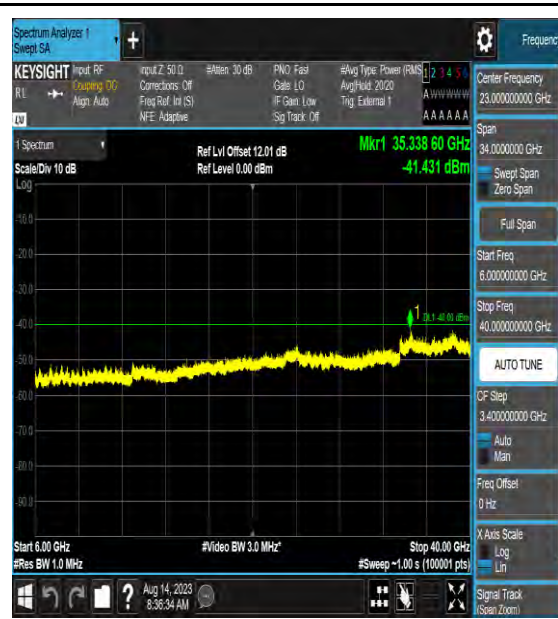

Band43_15MHz_QPSK_43665_1RB#0_6000~40
000_6000~40000