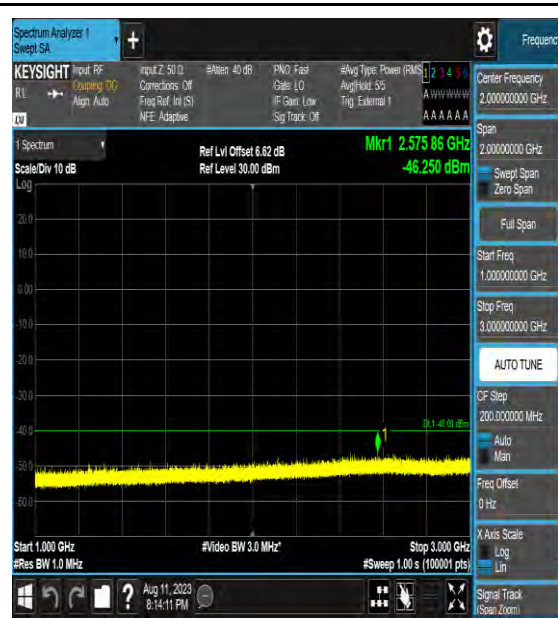

Band42_20MHz_QPSK_43490_1RB#0_1000~3000_00_1000~3000