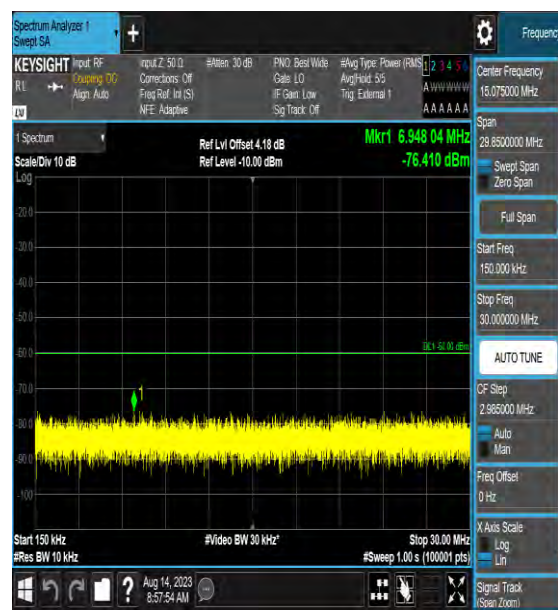

Band43_15MHz_QPSK_44090_1RB#0_0.15~30_0.15~30