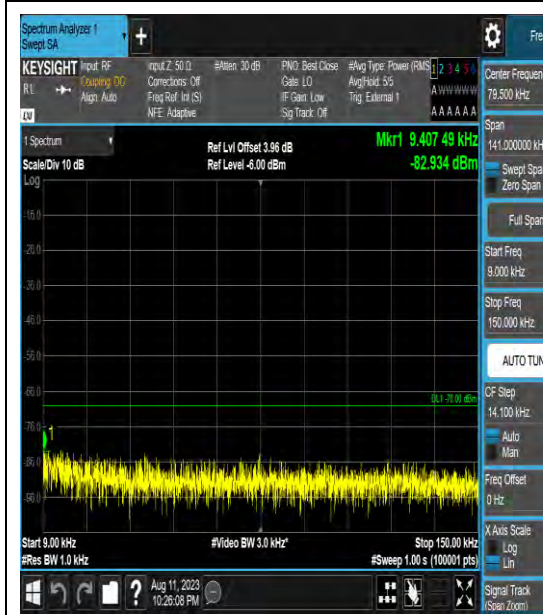

Band43\_10MHz\_16QAM\_43640\_1RB#0\_0.009~0.15\_0.009~0.15

Band43\_10MHz\_16QAM\_43640\_1RB#0\_0.15~30\_0.15~30

Band43\_10MHz\_64QAM\_43640\_1RB#0\_0.009  
~0.15\_0.009~0.15

Band43\_10MHz\_64QAM\_43640\_1RB#0\_0.15~3  
0\_0.15~30