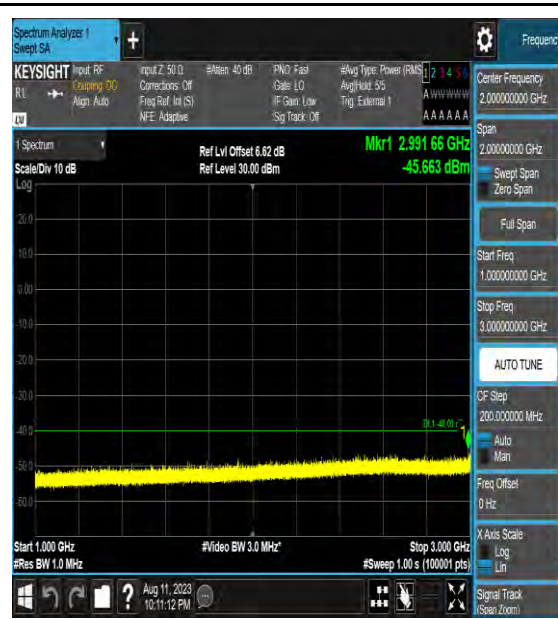

Band43_10MHz_QPSK_43640_1RB#0_1000~3000_00_1000~3000