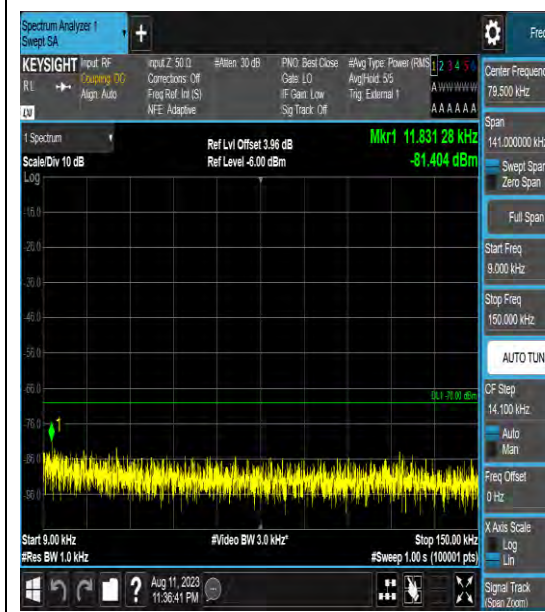

Band43\_10MHz\_16QAM\_44540\_1RB#0\_3000~6000\_3000~6000

Band43\_10MHz\_16QAM\_44540\_1RB#0\_6000~40000\_6000~40000

Band43\_10MHz\_64QAM\_44540\_1RB#0\_0.009  
~0.15\_0.009~0.15

Band43\_10MHz\_64QAM\_44540\_1RB#0\_0.15~3  
0\_0.15~30