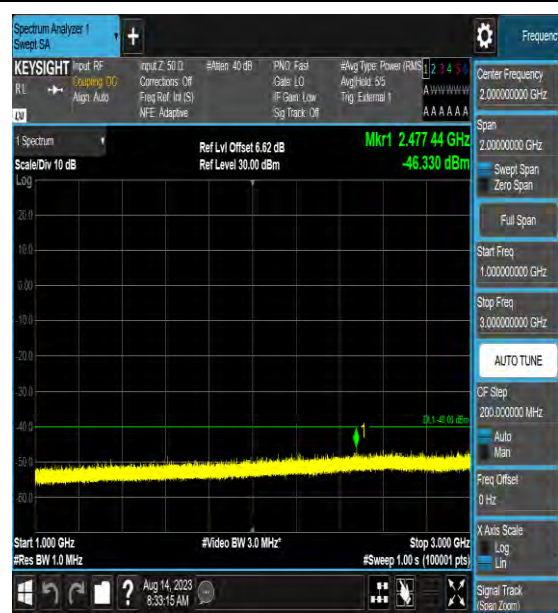

Band43_15MHz_QPSK_43665_1RB#0_1000~30
00_1000~3000