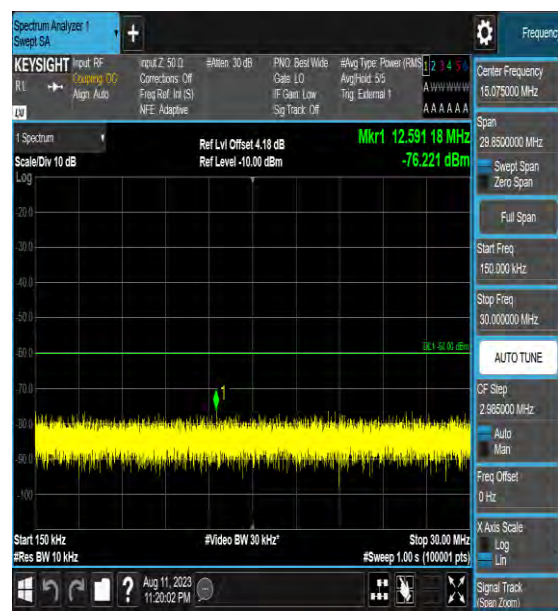

Band43_10MHz_QPSK_44540_1RB#0_0.15~30_0.15~30