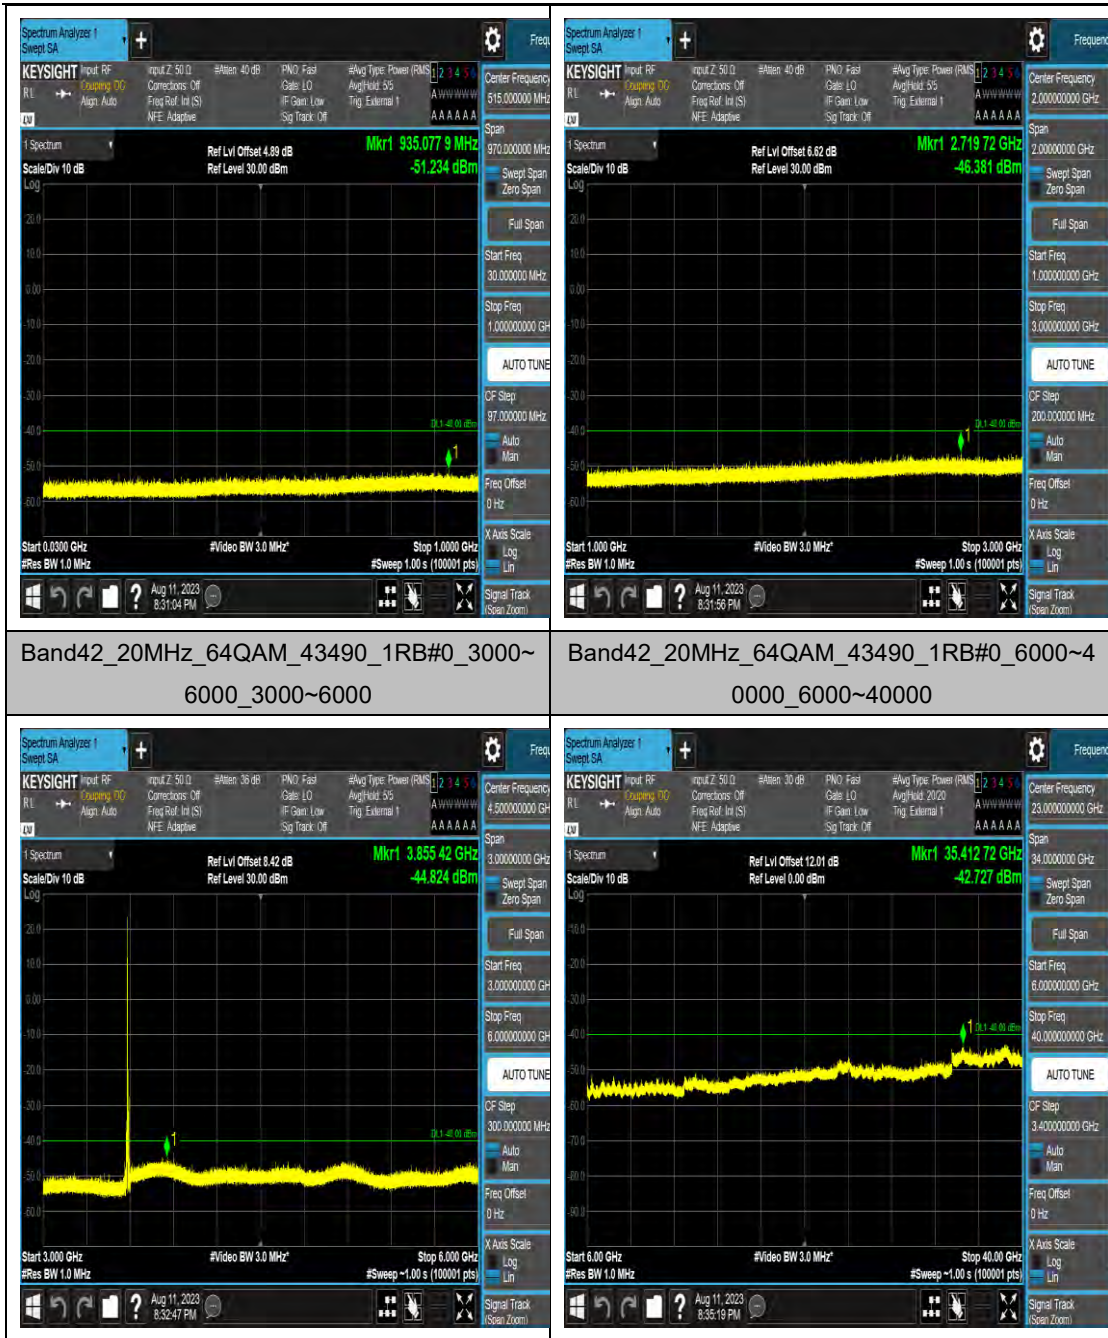

Band42_20MHz_64QAM_43490_1RB#0_30~10
00_30~1000

Band42_20MHz_64QAM_43490_1RB#0_1000~3
000_1000~3000