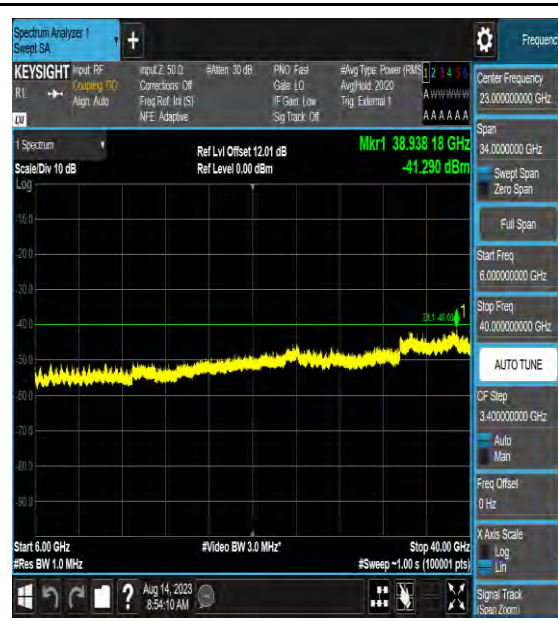

Band43_15MHz_64QAM_43665_1RB#0_6000~40000_6000~40000