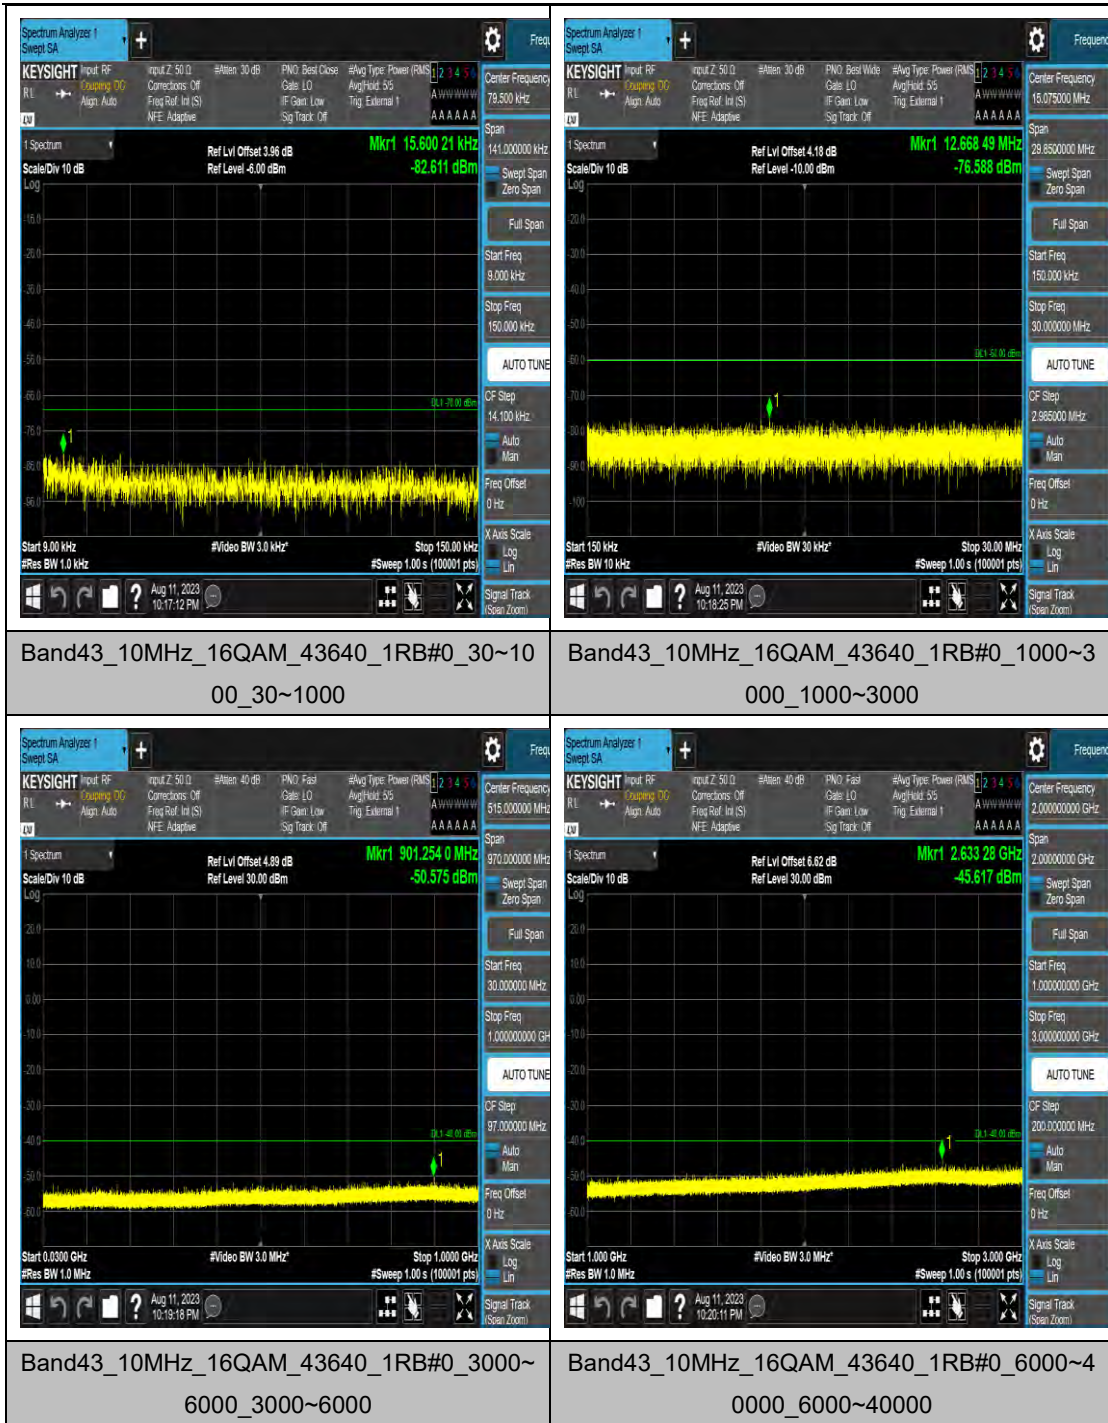

Band43_10MHz_16QAM_43640_1RB#0_0.009~0.15_0.009~0.15

Band43_10MHz_16QAM_43640_1RB#0_0.15~30_0.15~30