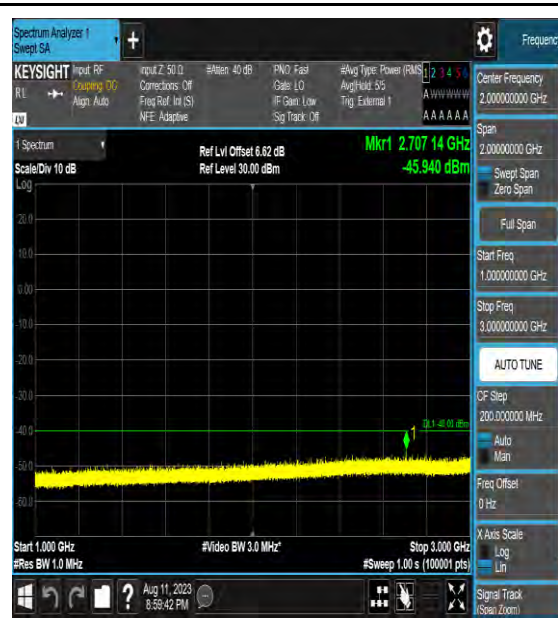

Band43_5MHz_16QAM_43615_1RB#0_1000~3000_00_1000~3000