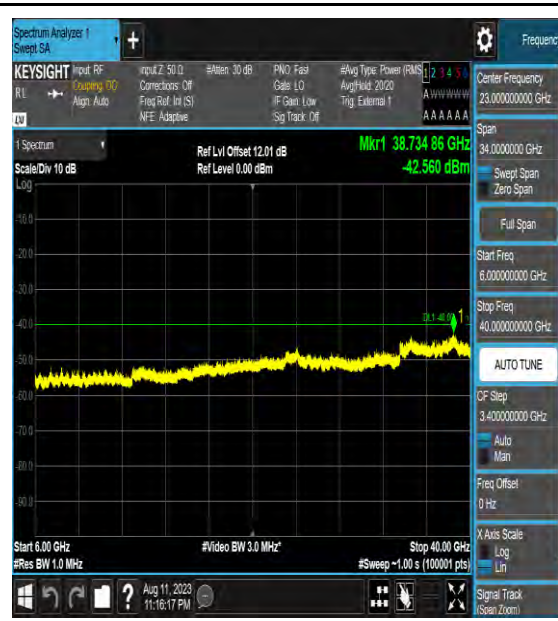

Band43_10MHz_64QAM_44090_1RB#0_6000~40000_6000~40000