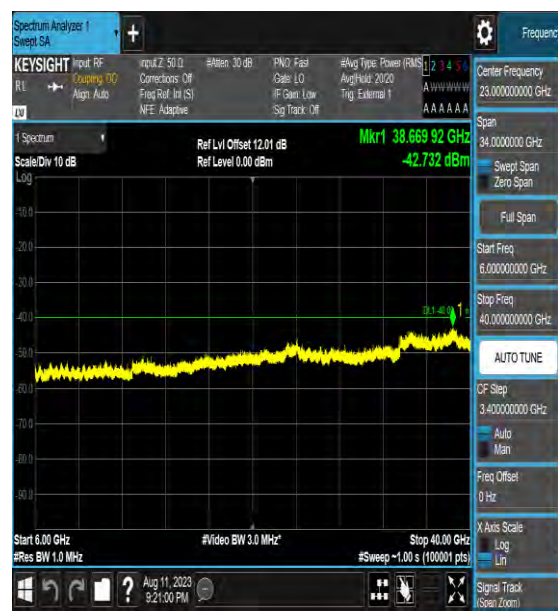

Band33_5MHz_QPSK_44090_1RB#0_6000~40000_00_6000~40000