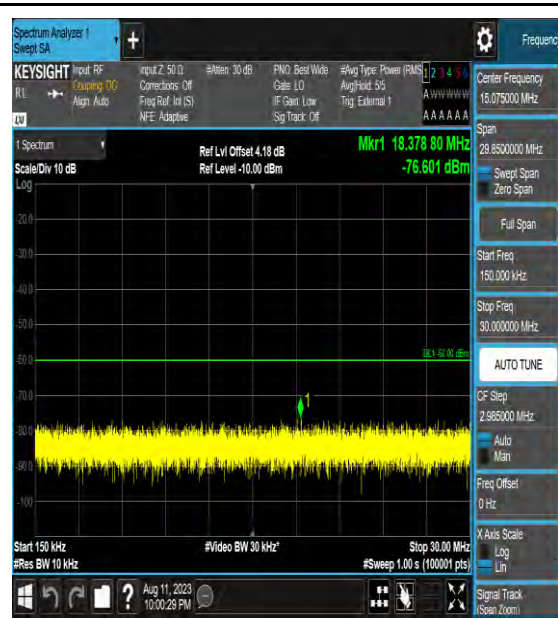

Band33\_5MHz\_16QAM\_44565\_1RB#0\_6000~40000

Band33\_5MHz\_64QAM\_44565\_1RB#0\_0.009~0.15

Band33\_5MHz\_64QAM\_44565\_1RB#0\_0.15~30

Band43\_5MHz\_64QAM\_44565\_1RB#0\_30~100  
0\_30~1000

Band43\_5MHz\_64QAM\_44565\_1RB#0\_1000~30  
00\_1000~3000