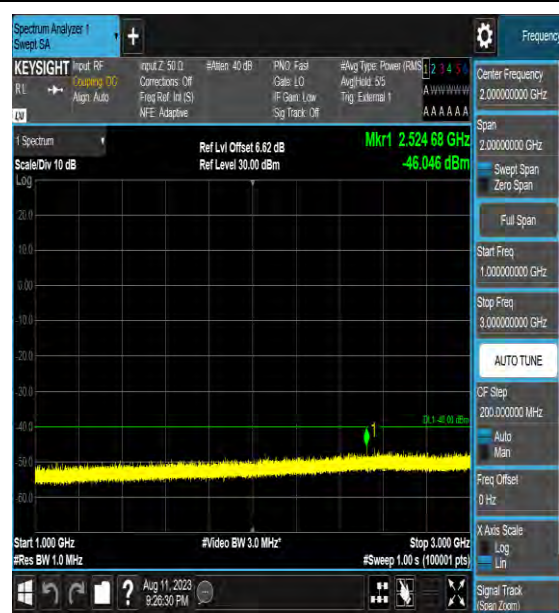

Band43_5MHz_16QAM_44090_1RB#0_1000~30
00_1000~3000