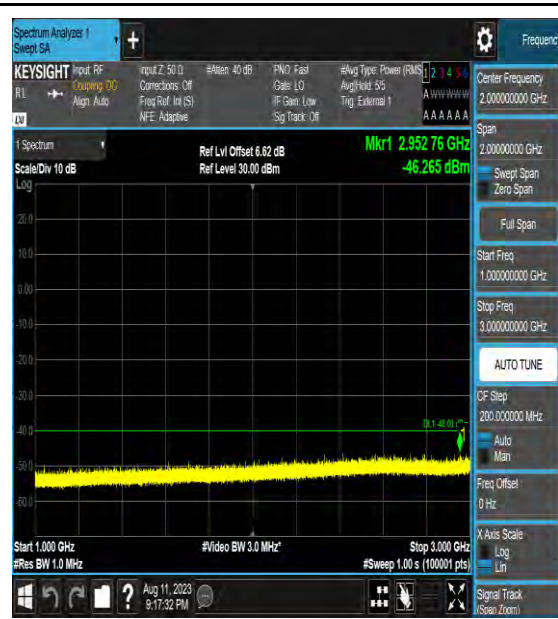

Band43\_5MHz\_QPSK\_44090\_1RB#0\_0.15~30\_0.15~30

Band43\_5MHz\_QPSK\_44090\_1RB#0\_30~1000\_30~1000

Band43\_5MHz\_QPSK\_44090\_1RB#0\_1000~3000\_0\_1000~3000

Band33\_5MHz\_QPSK\_44090\_1RB#0\_3000~6000\_00\_3000~6000