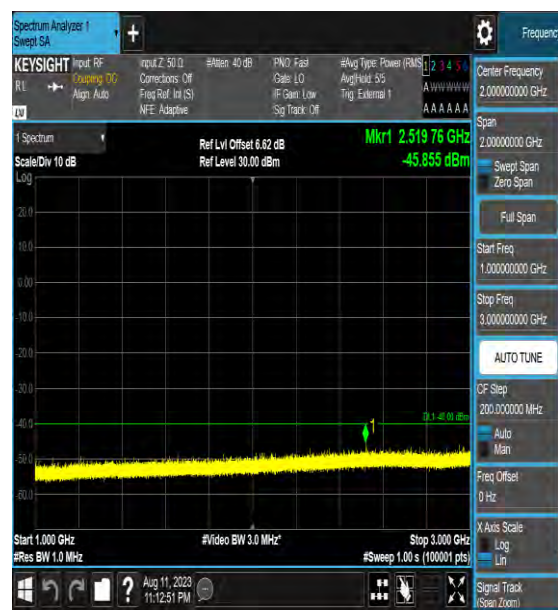

Band43_10MHz_64QAM_44090_1RB#0_1000~3000_1000~3000