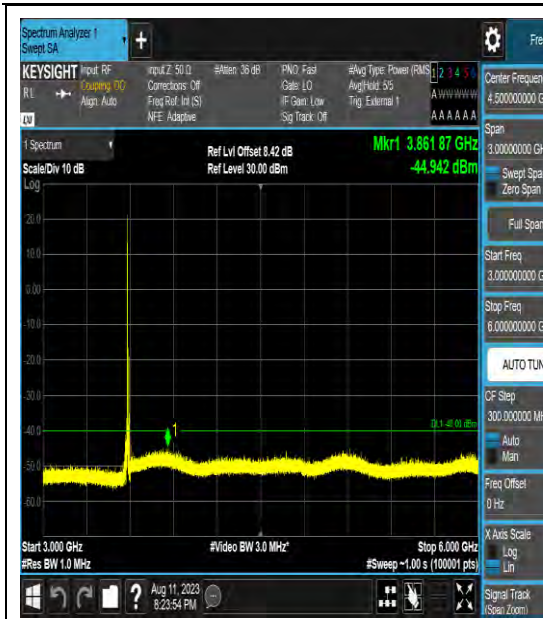

Band22\_20MHz\_QPSK\_43490\_1RB#0\_3000~6000

Band22\_20MHz\_QPSK\_43490\_1RB#0\_6000~40000

Band22\_20MHz\_16QAM\_43490\_1RB#0\_0.009~0.15

Band22\_20MHz\_16QAM\_43490\_1RB#0\_0.15~3

Band42\_20MHz\_64QAM\_43490\_1RB#0\_0.009  
~0.15\_0.009~0.15

### LTE Band 43(3600-3700) Test Graphs

Band43\_5MHz\_16QAM\_43615\_1RB#0\_0.009~0.15\_0.009~0.15

Band43\_5MHz\_16QAM\_43615\_1RB#0\_0.15~30\_0.15~30

Band43\_5MHz\_16QAM\_43615\_1RB#0\_30~100\_0\_30~1000

Band43\_5MHz\_16QAM\_43615\_1RB#0\_1000~3000\_00\_1000~3000