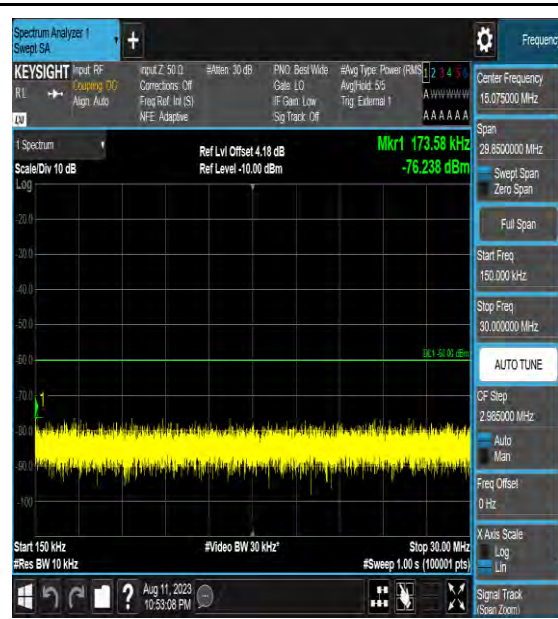

Band43\_10MHz\_QPSK\_44090\_1RB#0\_0.009~0.15\_0.009~0.15

Band43\_10MHz\_QPSK\_44090\_1RB#0\_0.15~30\_0.15~30

Band43\_10MHz\_QPSK\_44090\_1RB#0\_30~100  
0\_30~1000

Band43\_10MHz\_QPSK\_44090\_1RB#0\_1000~3000  
00\_1000~3000