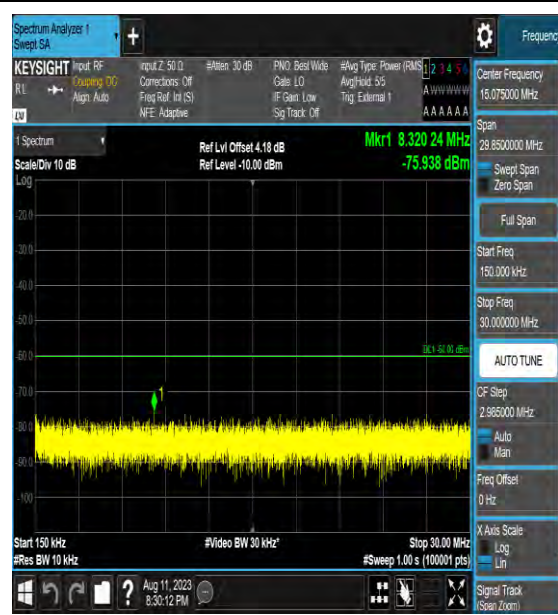

Band42_20MHz_64QAM_43490_1RB#0_0.15~3
0_0.15~30