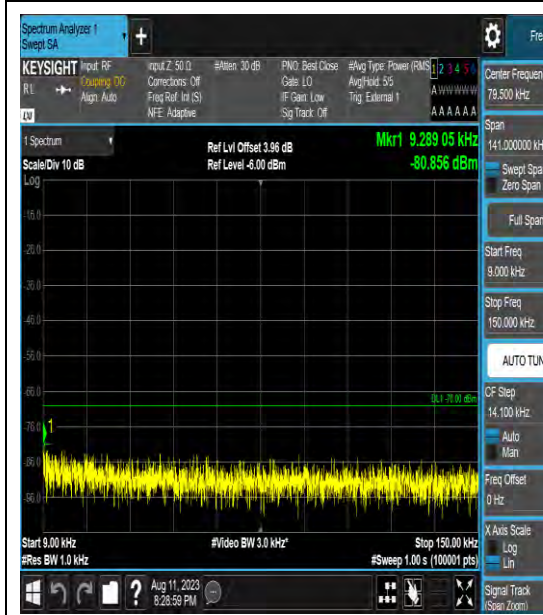

Band42_20MHz_64QAM_43490_1RB#0_0.009
~0.15_0.009~0.15