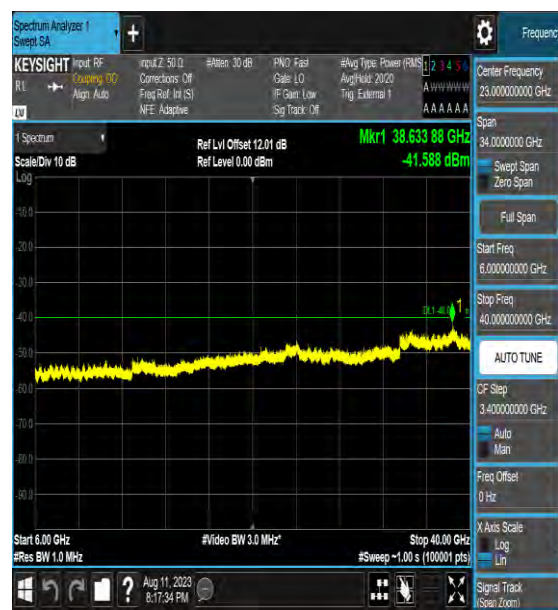

Band22_20MHz_QPSK_43490_1RB#0_6000~40000