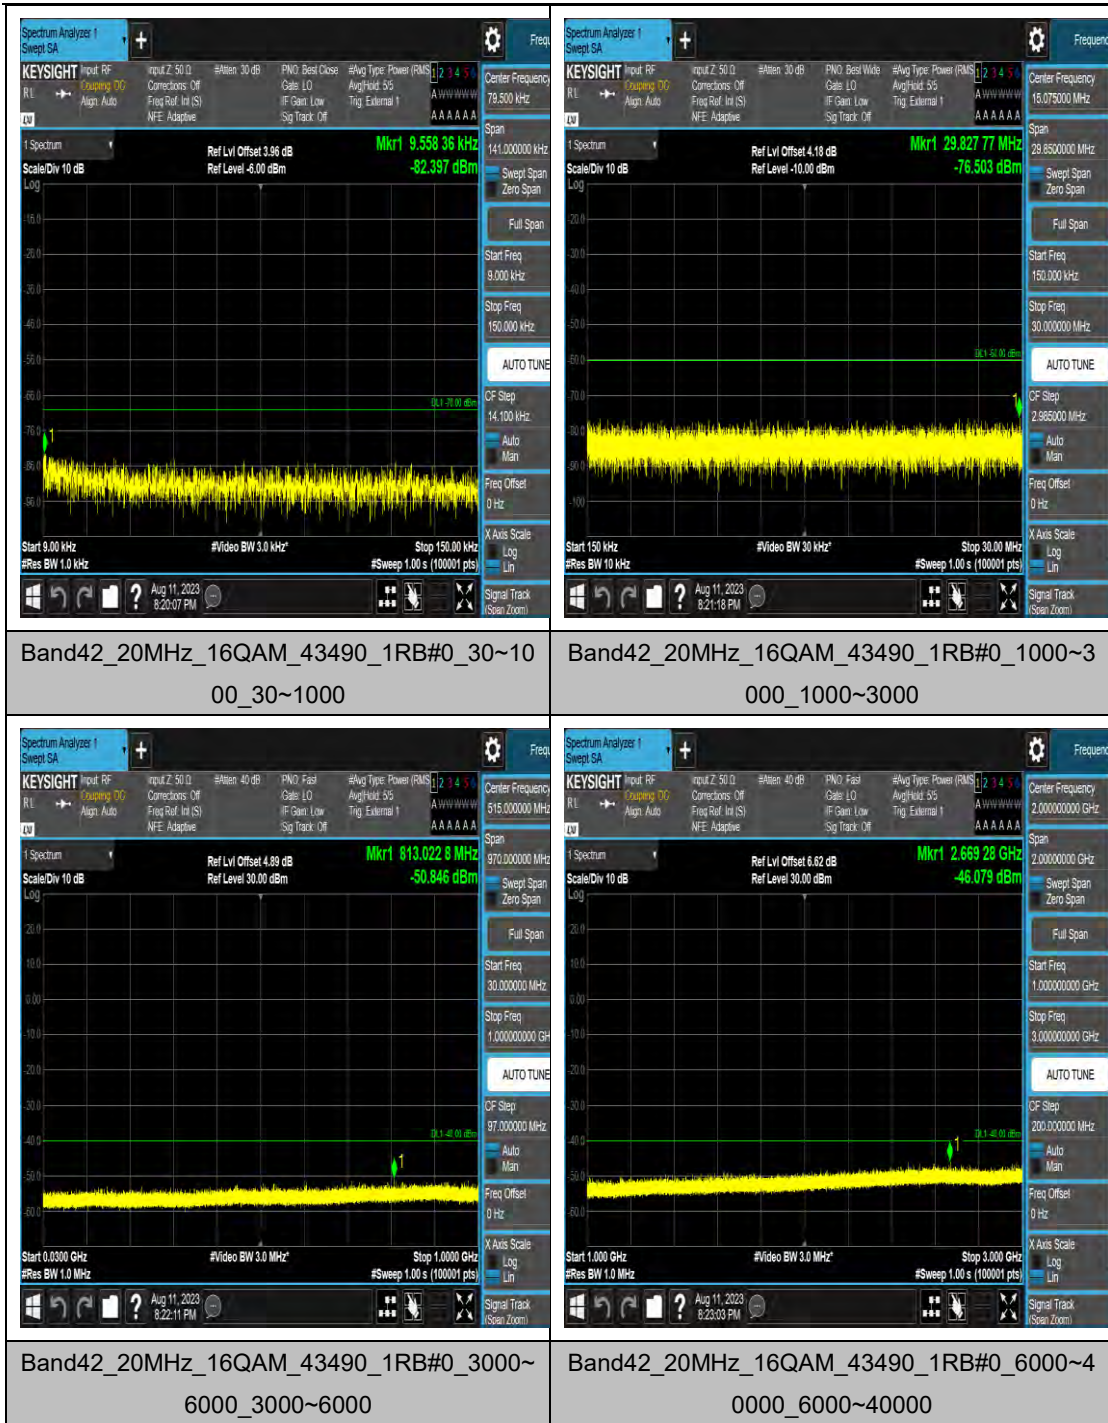

Band22\_20MHz\_QPSK\_43490\_1RB#0\_3000~6000

Band22\_20MHz\_QPSK\_43490\_1RB#0\_6000~40000

Band22\_20MHz\_16QAM\_43490\_1RB#0\_0.009~0.15

Band22\_20MHz\_16QAM\_43490\_1RB#0\_0.15~3

Band42\_20MHz\_64QAM\_43490\_1RB#0\_0.009  
~0.15\_0.009~0.15