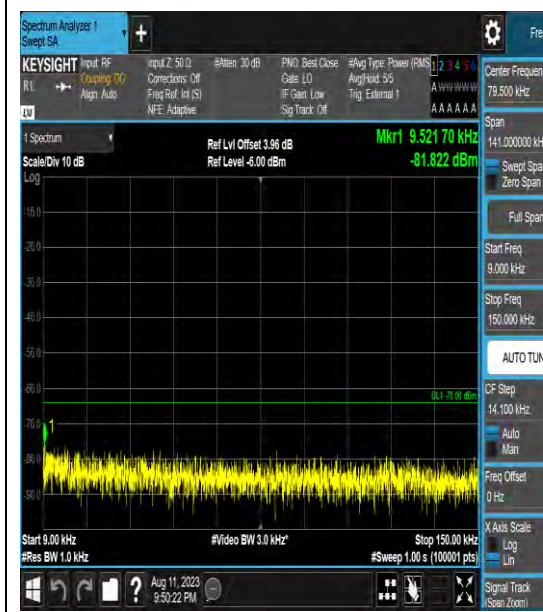

Band43_5MHz_16QAM_44565_1RB#0_0.009~0.15_0.009~0.15