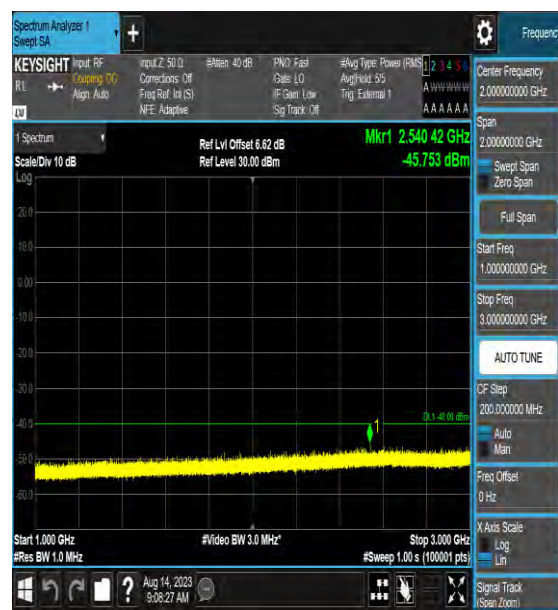

Band43\_15MHz\_16QAM\_44090\_1RB#0\_0.009~0.15

Band43\_15MHz\_16QAM\_44090\_1RB#0\_0.15~30

Band43\_15MHz\_16QAM\_44090\_1RB#0\_30~1000\_30~1000

Band43\_15MHz\_16QAM\_44090\_1RB#0\_1000~3000\_1000~3000

Band43\_15MHz\_16QAM\_44090\_1RB#0\_3000~6000\_3000~6000