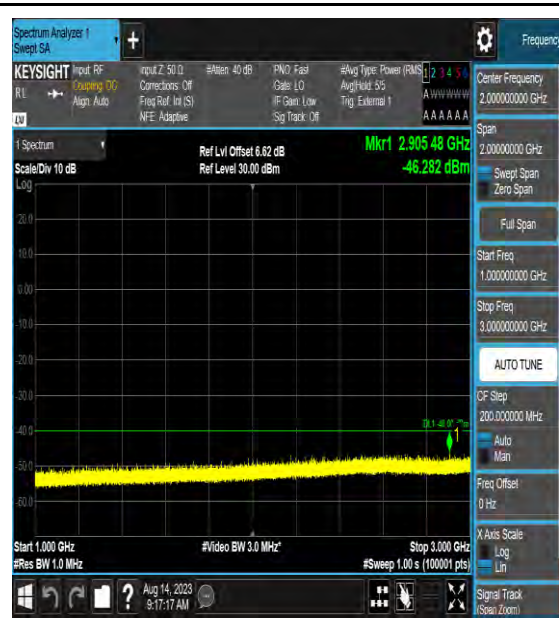

Band43_15MHz_64QAM_44090_1RB#0_1000~3
000_1000~3000