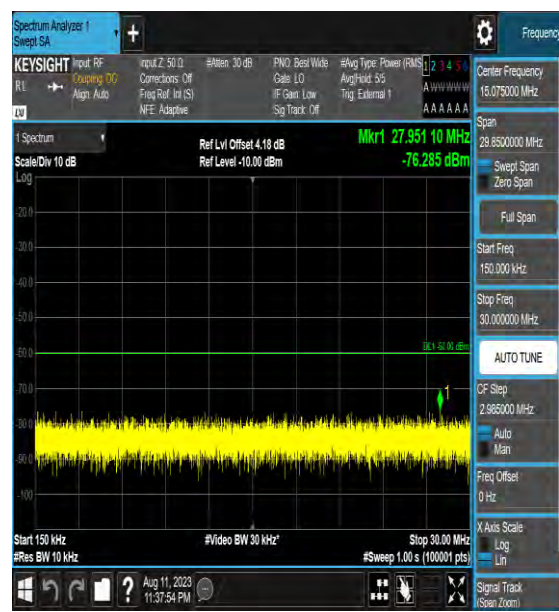

Band43_10MHz_64QAM_44540_1RB#0_0.15~3
0_0.15~30