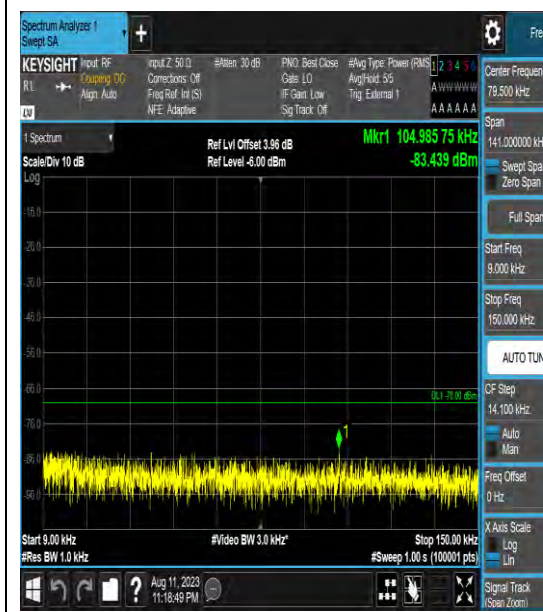

Band43\_10MHz\_64QAM\_44090\_1RB#0\_3000~6000\_3000~6000

Band43\_10MHz\_64QAM\_44090\_1RB#0\_6000~40000\_6000~40000

Band43\_10MHz\_QPSK\_44540\_1RB#0\_0.009~0.15\_0.009~0.15

Band43\_10MHz\_QPSK\_44540\_1RB#0\_0.15~30\_0.15~30