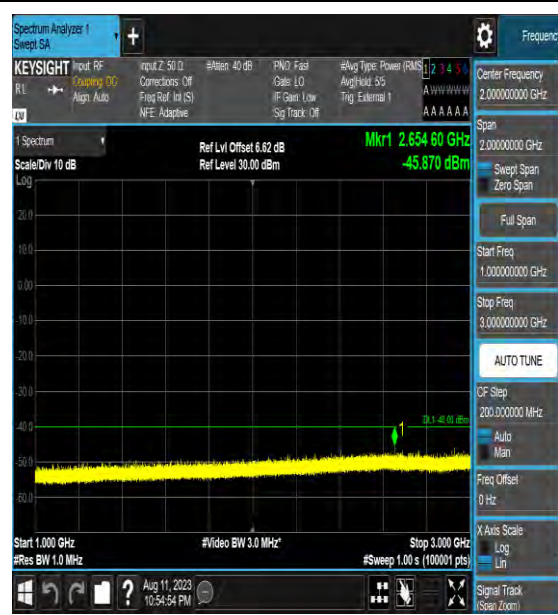

Band43_10MHz_QPSK_44090_1RB#0_1000~3000
00_1000~3000