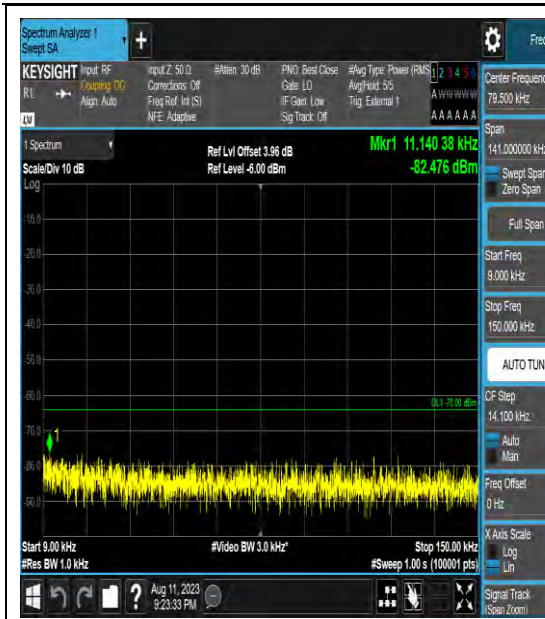

Band33_5MHz_16QAM_44090_1RB#0_0.009~0.15_0.009~0.15