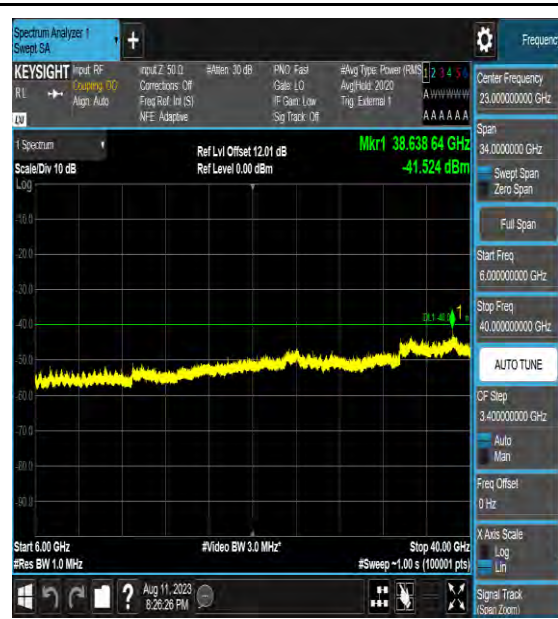

Band22\_20MHz\_QPSK\_43490\_1RB#0\_3000~6000

Band22\_20MHz\_QPSK\_43490\_1RB#0\_6000~40000

Band22\_20MHz\_16QAM\_43490\_1RB#0\_0.009~0.15

Band22\_20MHz\_16QAM\_43490\_1RB#0\_0.15~3

Band42\_20MHz\_64QAM\_43490\_1RB#0\_0.009  
~0.15\_0.009~0.15

### LTE Band 43(3600-3700) Test Graphs

Band43\_5MHz\_16QAM\_43615\_1RB#0\_0.009~0.15\_0.009~0.15

Band43\_5MHz\_16QAM\_43615\_1RB#0\_0.15~30\_0.15~30

Band43\_5MHz\_16QAM\_43615\_1RB#0\_30~100\_0\_30~1000

Band43\_5MHz\_16QAM\_43615\_1RB#0\_1000~3000\_00\_1000~3000