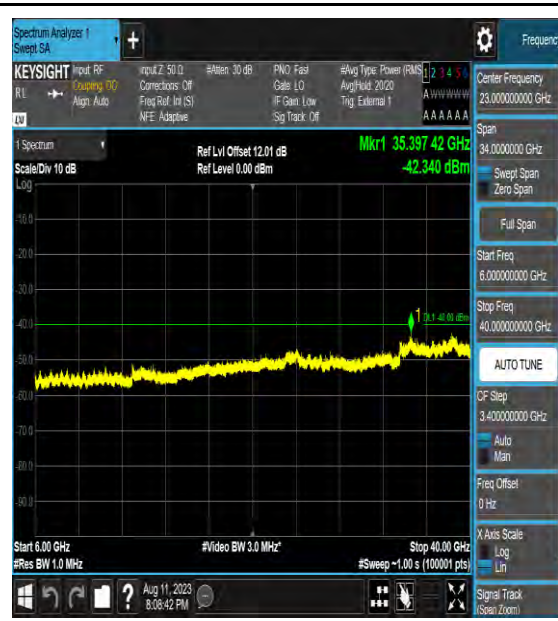

Band42\_20MHz\_QPSK\_43490\_1RB#0\_0.009~0.15\_0.009~0.15

Band42\_20MHz\_QPSK\_43490\_1RB#0\_0.15~30\_0.15~30

Band42\_20MHz\_QPSK\_43490\_1RB#0\_30~100\_0\_30~1000

Band42\_20MHz\_QPSK\_43490\_1RB#0\_1000~3000\_00\_1000~3000