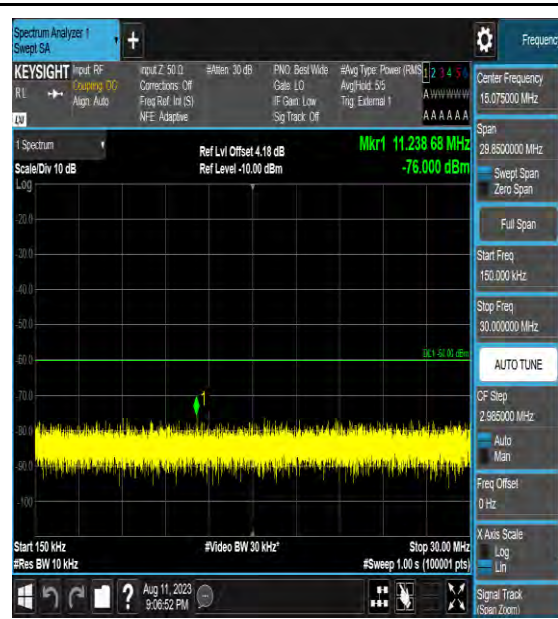

### LTE Band 43(3600-3700) Test Graphs

Band43\_5MHz\_16QAM\_43615\_1RB#0\_0.009~0.15\_0.009~0.15

Band43\_5MHz\_16QAM\_43615\_1RB#0\_0.15~30\_0.15~30

Band43\_5MHz\_16QAM\_43615\_1RB#0\_30~100\_0\_30~1000

Band43\_5MHz\_16QAM\_43615\_1RB#0\_1000~3000\_00\_1000~3000

Band43\_5MHz\_16QAM\_43615\_1RB#0\_3000~6000

Band43\_5MHz\_16QAM\_43615\_1RB#0\_6000~40000

Band43\_5MHz\_64QAM\_43615\_1RB#0\_0.009~0.15

Band43\_5MHz\_64QAM\_43615\_1RB#0\_0.15~30

Band43\_5MHz\_64QAM\_43615\_1RB#0\_30~100  
0\_30~1000