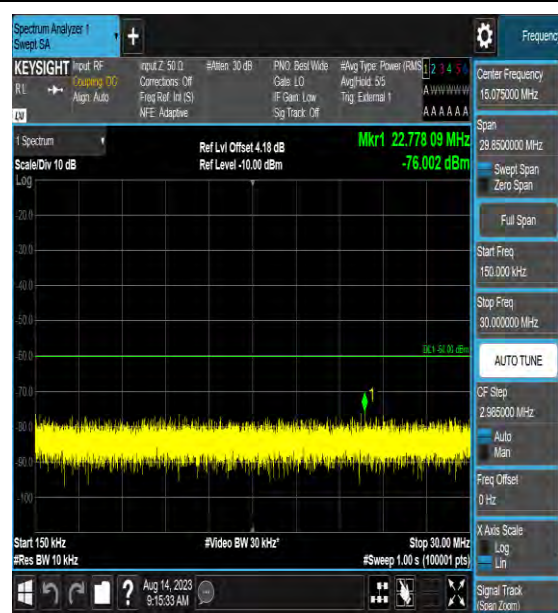

Band43\_15MHz\_16QAM\_44090\_1RB#0\_6000~40000\_6000~40000

Band43\_15MHz\_64QAM\_44090\_1RB#0\_0.009  
~0.15\_0.009~0.15

Band43\_15MHz\_64QAM\_44090\_1RB#0\_0.15~3  
0\_0.15~30

Band43\_15MHz\_64QAM\_44090\_1RB#0\_30~10  
00\_30~1000