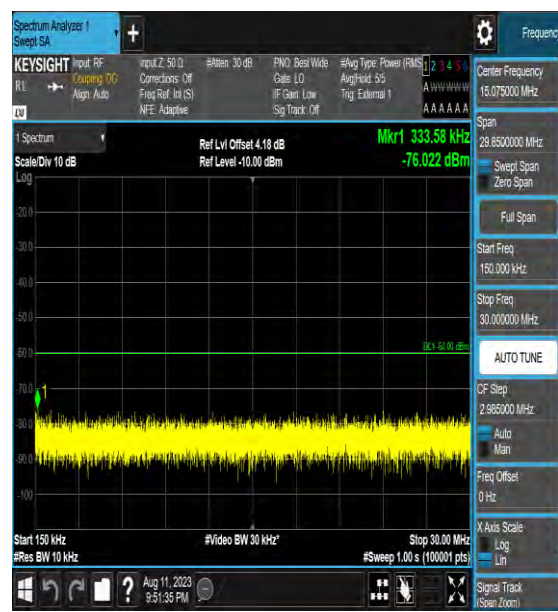

Band43_5MHz_16QAM_44565_1RB#0_0.15~30_0.15~30