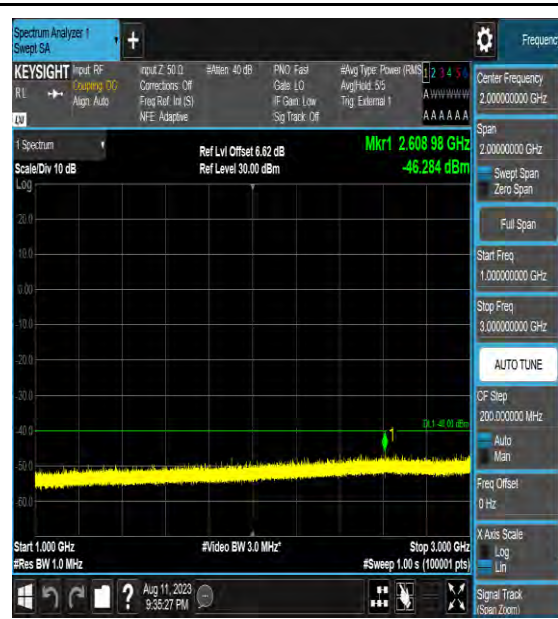

Band43\_5MHz\_64QAM\_44090\_1RB#0\_0.15~30\_0.15~30

Band43\_5MHz\_64QAM\_44090\_1RB#0\_30~100\_0\_30~1000

Band43\_5MHz\_64QAM\_44090\_1RB#0\_1000~3000\_00\_1000~3000

Band43\_5MHz\_64QAM\_44090\_1RB#0\_3000~6000\_000\_3000~6000