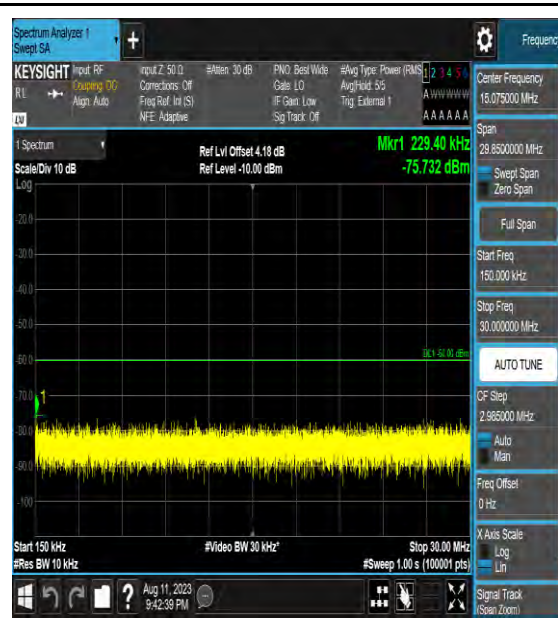

Band43\_5MHz\_64QAM\_44090\_1RB#0\_6000~40000\_000\_6000~40000

Band43\_5MHz\_QPSK\_44565\_1RB#0\_0.009~0.15\_0.009~0.15

Band43\_5MHz\_QPSK\_44565\_1RB#0\_0.15~30.0\_0.15~30

Band43\_5MHz\_QPSK\_44565\_1RB#0\_30~1000  
\_30~1000