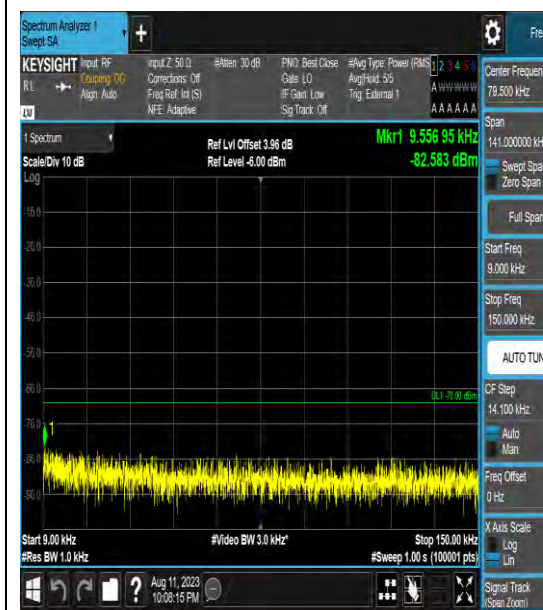

Band43\_5MHz\_64QAM\_44565\_1RB#0\_3000~6  
000\_3000~6000

Band43\_5MHz\_64QAM\_44565\_1RB#0\_6000~40  
000\_6000~40000

Band43\_10MHz\_QPSK\_43640\_1RB#0\_0.009~0.15\_0.009~0.15

Band43\_10MHz\_QPSK\_43640\_1RB#0\_0.15~30\_0.15~30