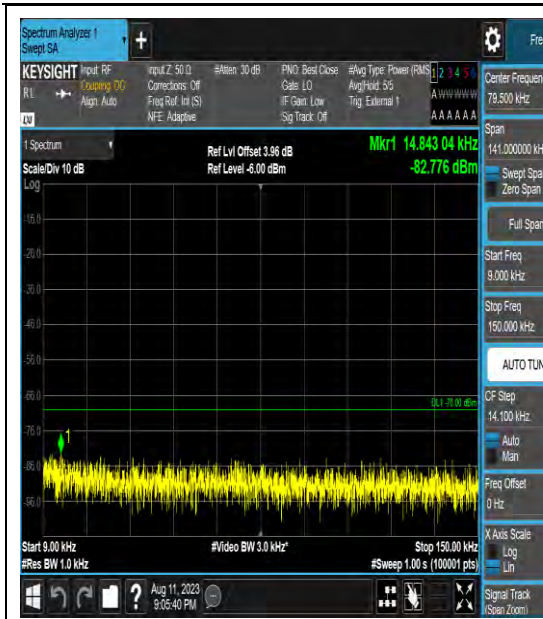

### LTE Band 43(3600-3700) Test Graphs

Band43\_5MHz\_16QAM\_43615\_1RB#0\_0.009~0.15\_0.009~0.15

Band43\_5MHz\_16QAM\_43615\_1RB#0\_0.15~30\_0.15~30

Band43\_5MHz\_16QAM\_43615\_1RB#0\_30~100\_0\_30~1000

Band43\_5MHz\_16QAM\_43615\_1RB#0\_1000~3000\_00\_1000~3000

Band43\_5MHz\_16QAM\_43615\_1RB#0\_3000~6000

Band43\_5MHz\_16QAM\_43615\_1RB#0\_6000~40000

Band43\_5MHz\_64QAM\_43615\_1RB#0\_0.009~0.15

Band43\_5MHz\_64QAM\_43615\_1RB#0\_0.15~30

Band43\_5MHz\_64QAM\_43615\_1RB#0\_30~100  
0\_30~1000