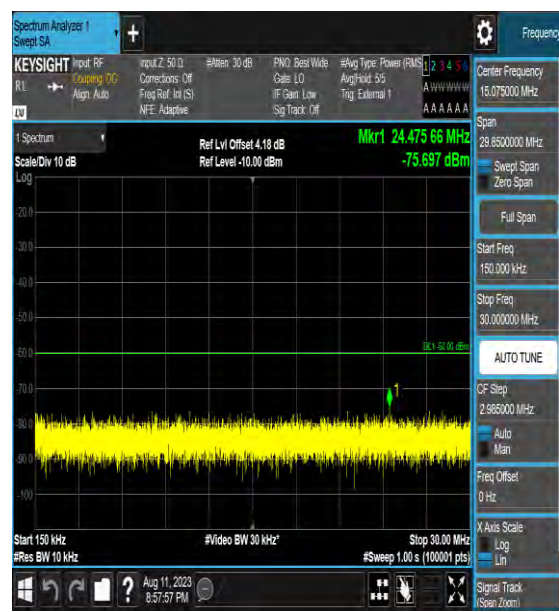

### LTE Band 43(3600-3700) Test Graphs

Band43\_5MHz\_16QAM\_43615\_1RB#0\_0.009~0.15\_0.009~0.15

Band43\_5MHz\_16QAM\_43615\_1RB#0\_0.15~30\_0.15~30

Band43\_5MHz\_16QAM\_43615\_1RB#0\_30~100\_0\_30~1000

Band43\_5MHz\_16QAM\_43615\_1RB#0\_1000~3000\_00\_1000~3000