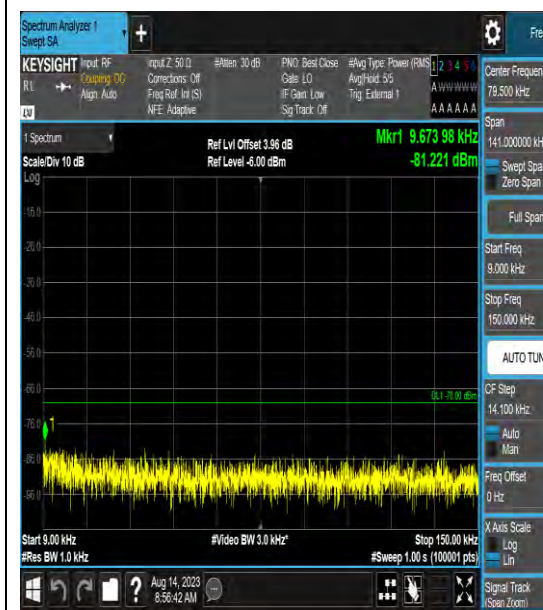

Band43\_15MHz\_64QAM\_43665\_1RB#0\_3000~6000\_3000~6000

Band43\_15MHz\_64QAM\_43665\_1RB#0\_6000~40000\_6000~40000

Band43\_15MHz\_QPSK\_44090\_1RB#0\_0.009~0.15\_0.009~0.15

Band43\_15MHz\_QPSK\_44090\_1RB#0\_0.15~30\_0.15~30