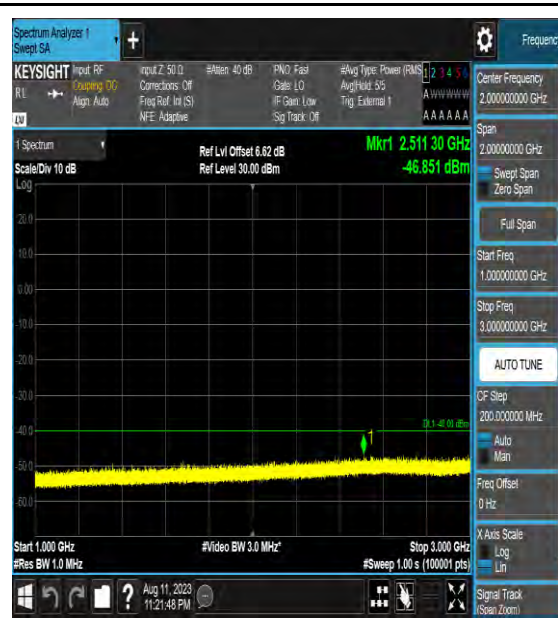

Band43_10MHz_QPSK_44540_1RB#0_1000~3000_00_1000~3000