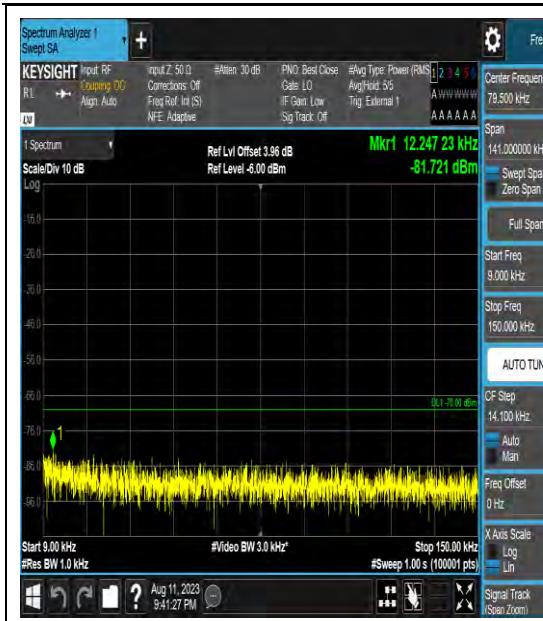

Band43_5MHz_QPSK_44565_1RB#0_0.009~0.15_0.009~0.15