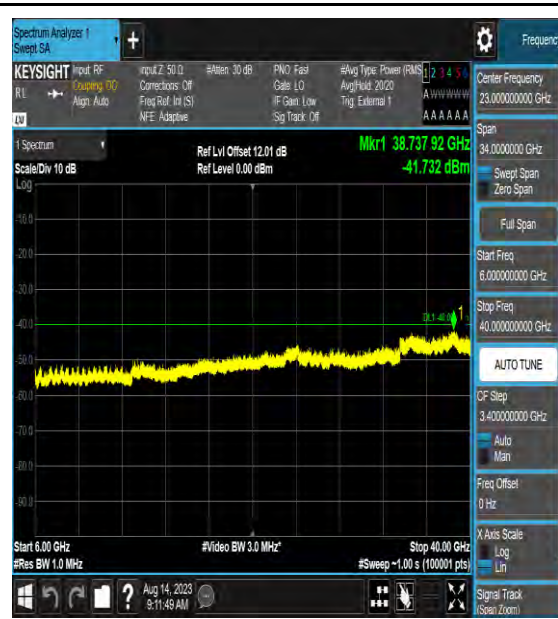

Band43_15MHz_16QAM_44090_1RB#0_6000~40000_6000~40000