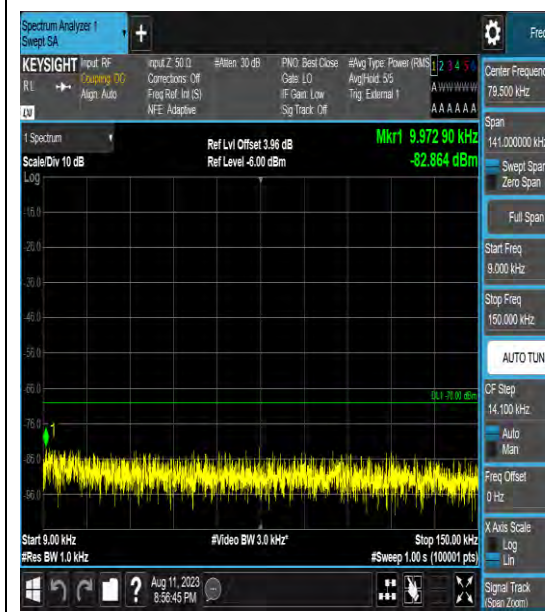

### LTE Band 43(3600-3700) Test Graphs

Band43\_5MHz\_16QAM\_43615\_1RB#0\_0.009~0.15\_0.009~0.15

Band43\_5MHz\_16QAM\_43615\_1RB#0\_0.15~30\_0.15~30

Band43\_5MHz\_16QAM\_43615\_1RB#0\_30~100\_0\_30~1000

Band43\_5MHz\_16QAM\_43615\_1RB#0\_1000~3000\_00\_1000~3000