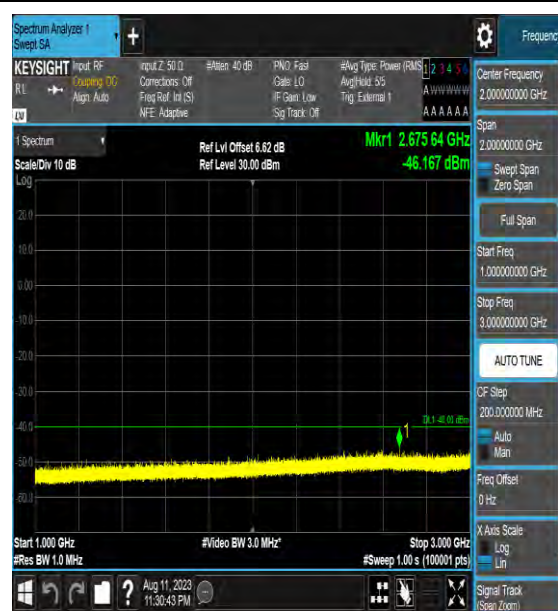

Band43_10MHz_16QAM_44540_1RB#0_1000~3000_1000~3000