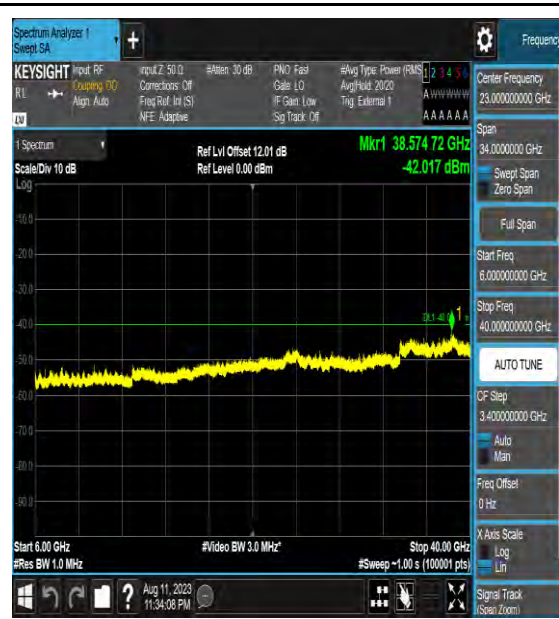

Band43_10MHz_16QAM_44540_1RB#0_6000~40000_6000~40000