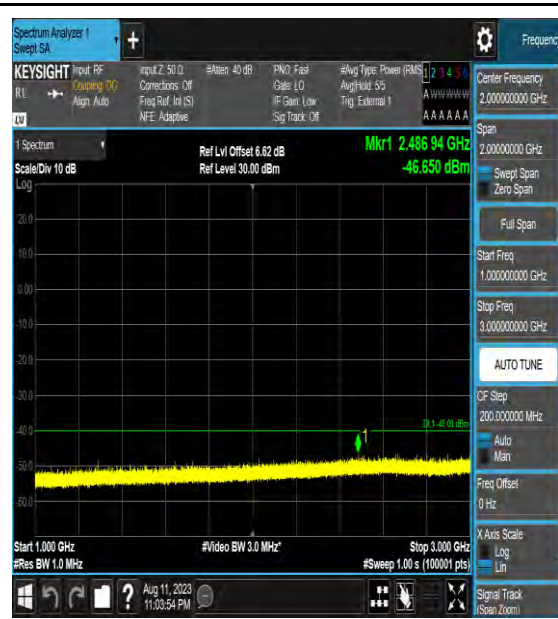

Band43_10MHz_16QAM_44090_1RB#0_1000~3
000_1000~3000