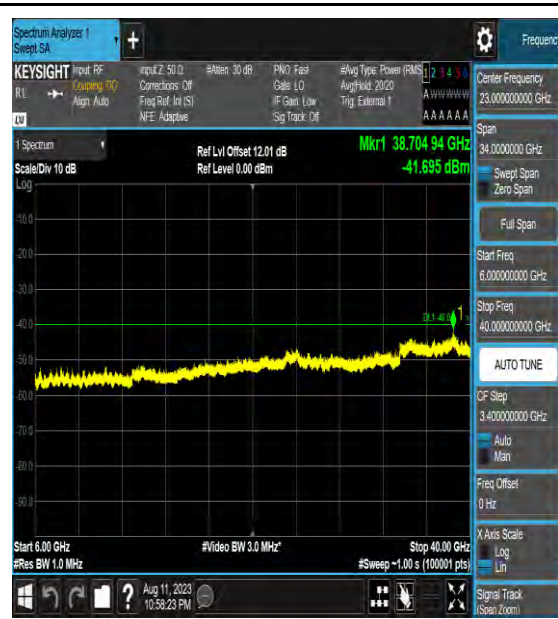

Band43_10MHz_QPSK_44090_1RB#0_6000~40000
000_6000~40000