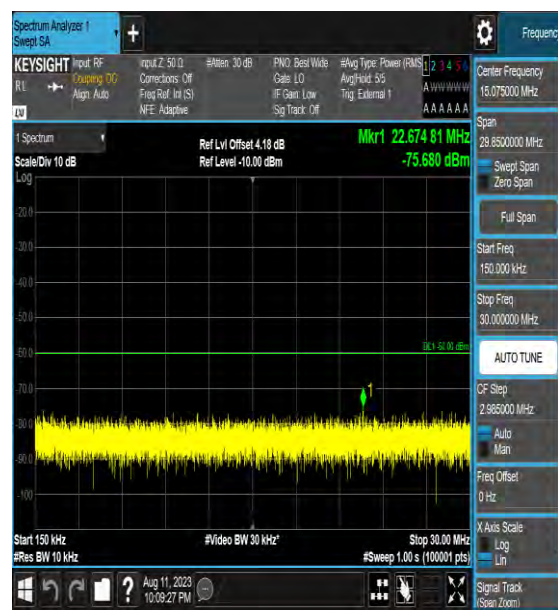

Band43_10MHz_QPSK_43640_1RB#0_0.15~30_0.15~30