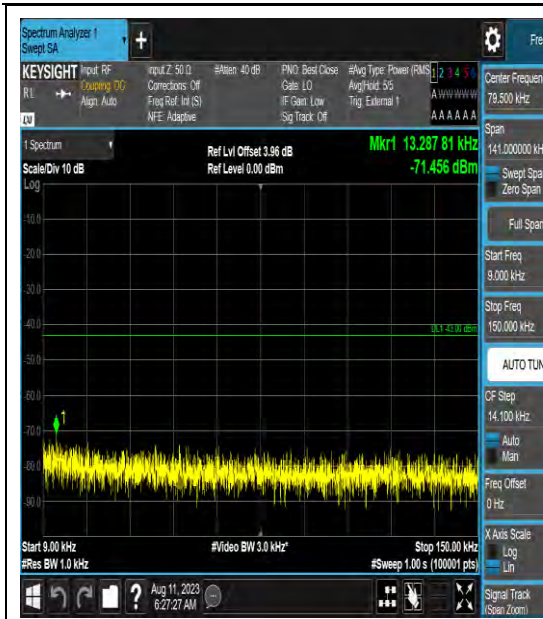

Band42_15MHz_QPSK_42165_1RB#0_0.009~0.15_0.009~0.15

Band42_15MHz_QPSK_42165_1RB#0_30~100
0_30~1000