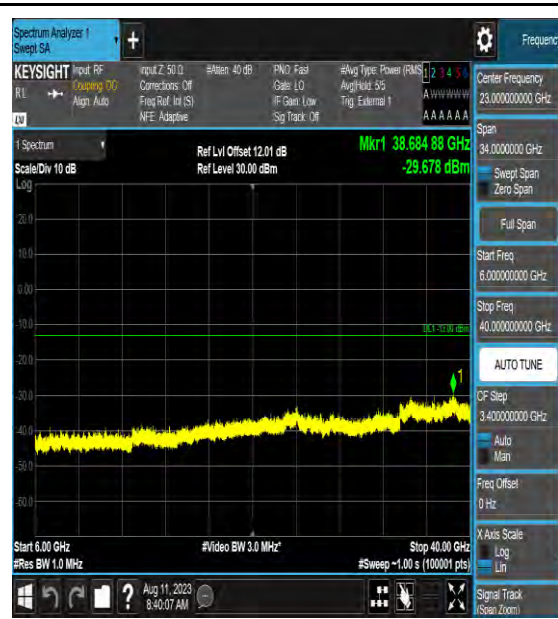

Band42_15MHz_64QAM_43015_1RB#0_6000~40000_6000~40000

Band42_20MHz_QPSK_42190_1RB#0_0.15~30_0.15~30