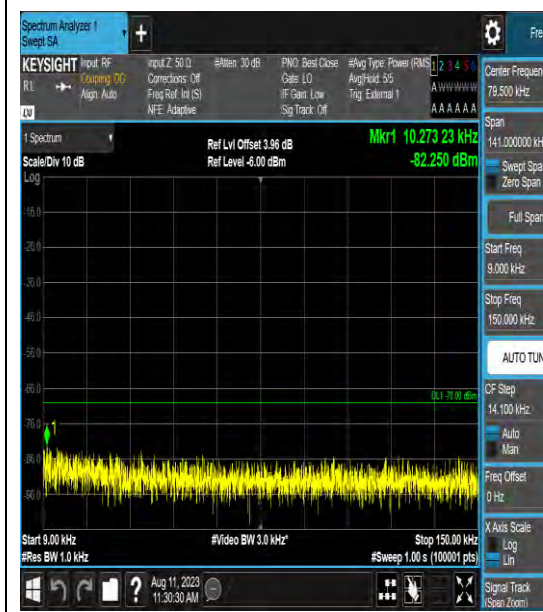

LTE Band 42(3550-3600) Test Graphs

Band42_5MHz_16QAM_43115_1RB#0_0.009~0.15_0.009~0.15

Band42_5MHz_16QAM_43115_1RB#0_0.15~30_0.15~30

Band42_5MHz_16QAM_43115_1RB#0_30~100_0_30~1000

Band42_5MHz_16QAM_43115_1RB#0_1000~3000_00_1000~3000