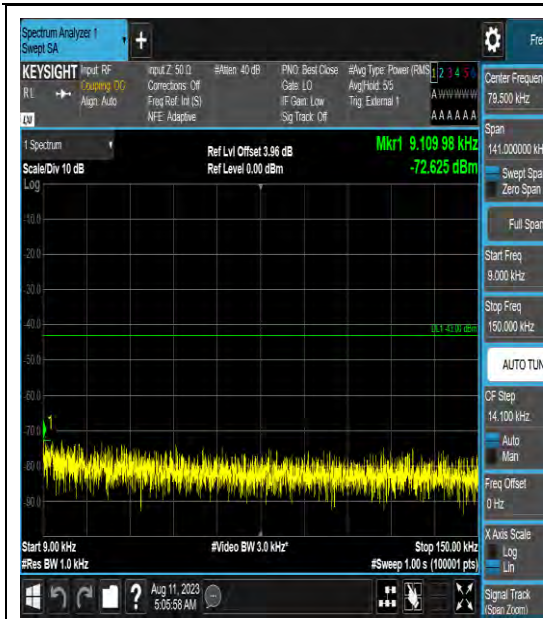

Band22_10MHz_64QAM_42590_1RB#0_0.009~0.15_0.009~0.15

Band42_10MHz_64QAM_42590_1RB#0_30~1000_30~1000