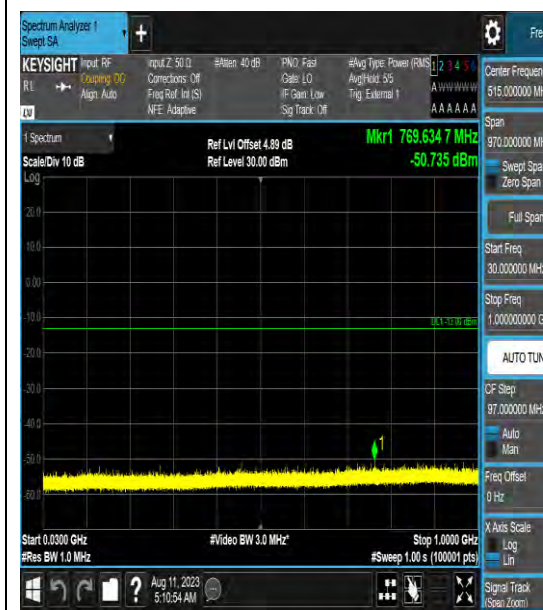

Band22_10MHz_64QAM_42590_1RB#0_0.009~0.15_0.009~0.15

Band22_10MHz_64QAM_42590_1RB#0_0.15~30_0.15~30

Band42_10MHz_64QAM_42590_1RB#0_30~1000_30~1000

Band42_10MHz_64QAM_42590_1RB#0_1000~3000_1000~3000

Band42_10MHz_64QAM_42590_1RB#0_3000~6000_3000~6000