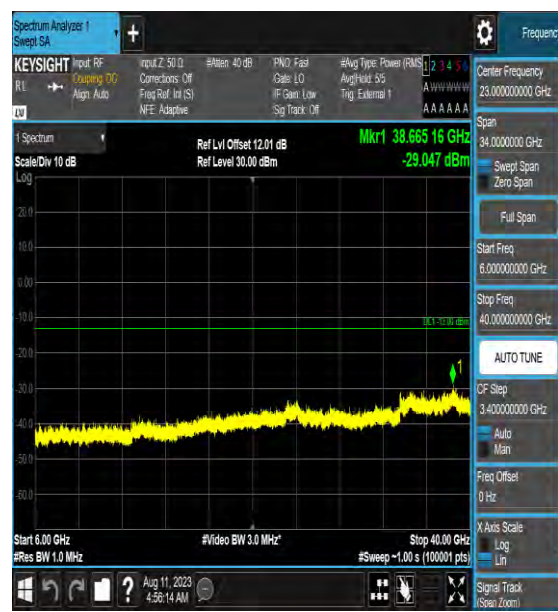

Band22_10MHz_16QAM_42590_1RB#0_6000~40000_6000~40000

Band22_10MHz_64QAM_42590_1RB#0_0.15~30_0.15~30