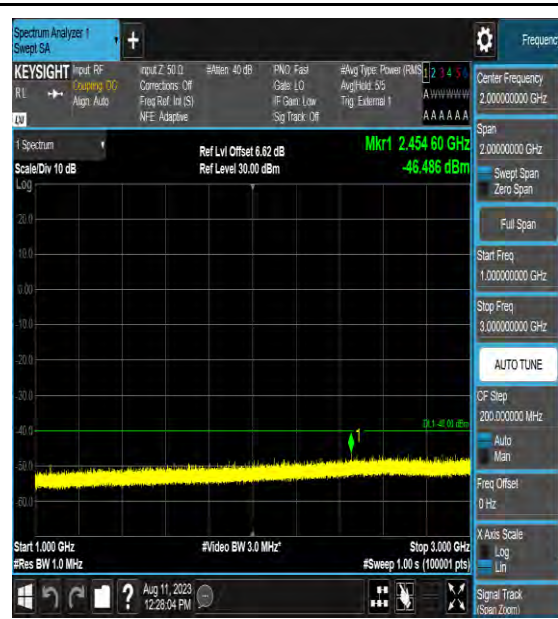

Band42_5MHz_QPSK_43340_1RB#0_0.15~30_0.15~30

Band42_5MHz_QPSK_43340_1RB#0_30~1000_30~1000

Band42_5MHz_QPSK_43340_1RB#0_1000~3000_0_1000~3000

Band22_5MHz_QPSK_43340_1RB#0_3000~6000_00_3000~6000

Band22_5MHz_QPSK_43340_1RB#0_6000~40000_00_6000~40000