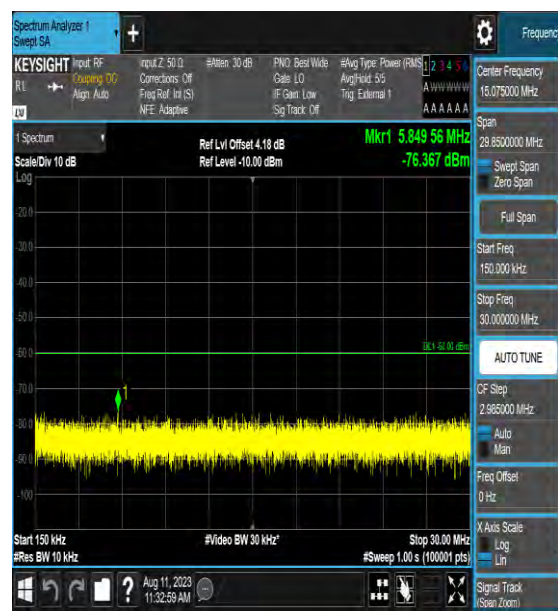

LTE Band 42(3550-3600) Test Graphs

Band42_5MHz_16QAM_43115_1RB#0_0.009~0.15_0.009~0.15

Band42_5MHz_16QAM_43115_1RB#0_0.15~30_0.15~30

Band42_5MHz_16QAM_43115_1RB#0_30~100_0_30~1000

Band42_5MHz_16QAM_43115_1RB#0_1000~3000_00_1000~3000