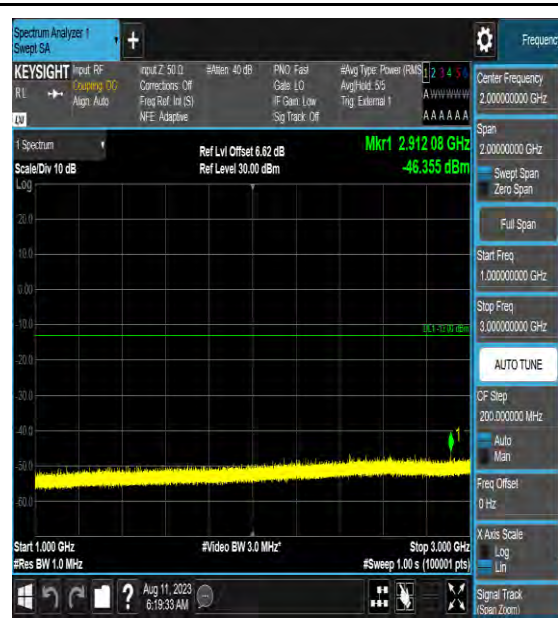

Band42_10MHz_64QAM_43040_1RB#0_0.15~3
0_0.15~30

Band42_10MHz_64QAM_43040_1RB#0_30~10
00_30~1000

Band42_10MHz_64QAM_43040_1RB#0_1000~3
000_1000~3000

Band42_10MHz_64QAM_43040_1RB#0_3000~6000_3000~6000

Band42_10MHz_64QAM_43040_1RB#0_6000~40000_6000~40000