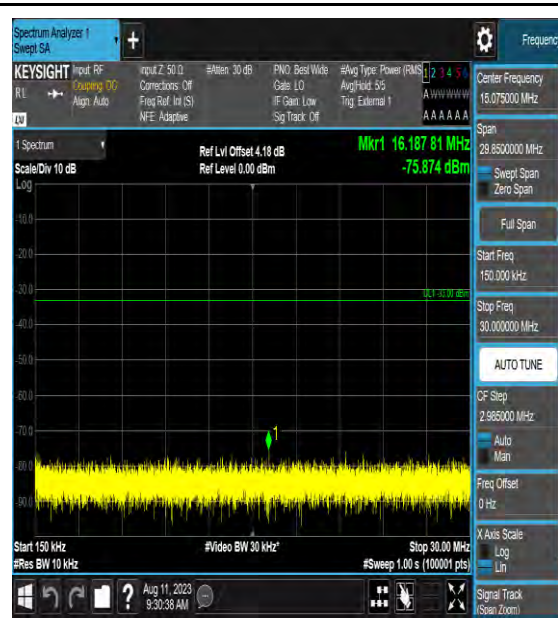

Band22_20MHz_QPSK_42590_1RB#0_0.15~30_0.15~30

Band22_20MHz_QPSK_42590_1RB#0_1000~3000
00_1000~3000