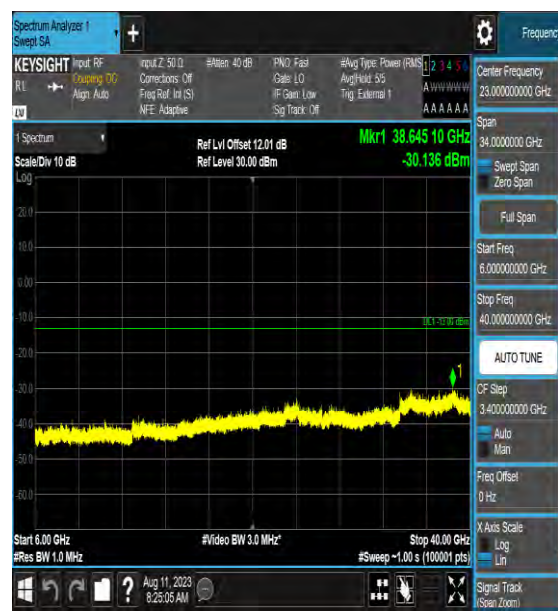

Band42_15MHz_16QAM_43015_1RB#0_1000~3
000_1000~3000

Band42_15MHz_16QAM_43015_1RB#0_3000~6000_3000~6000

Band42_15MHz_16QAM_43015_1RB#0_6000~40000_6000~40000

Band42_15MHz_64QAM_43015_1RB#0_0.009~0.15_0.009~0.15