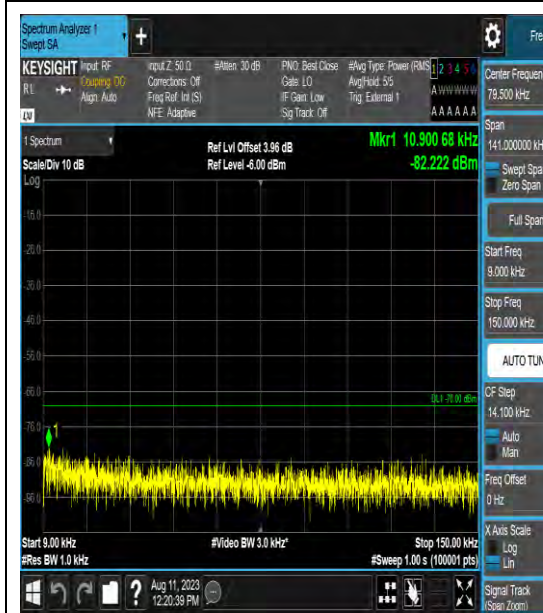

Band42_5MHz_QPSK_43340_1RB#0_0.009~0.15_0.009~0.15

Band42_5MHz_QPSK_43340_1RB#0_30~1000_30~1000