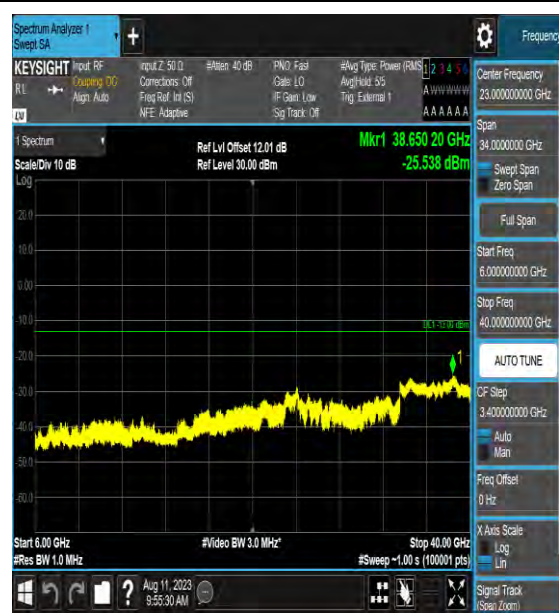

Band42_20MHz_16QAM_42590_1RB#0_1000~3
000_1000~3000

Band42_20MHz_16QAM_42590_1RB#0_3000~6000_3000~6000

Band42_20MHz_16QAM_42590_1RB#0_6000~4000_6000~4000

Band42_20MHz_64QAM_42590_1RB#0_0.009~0.15_0.009~0.15