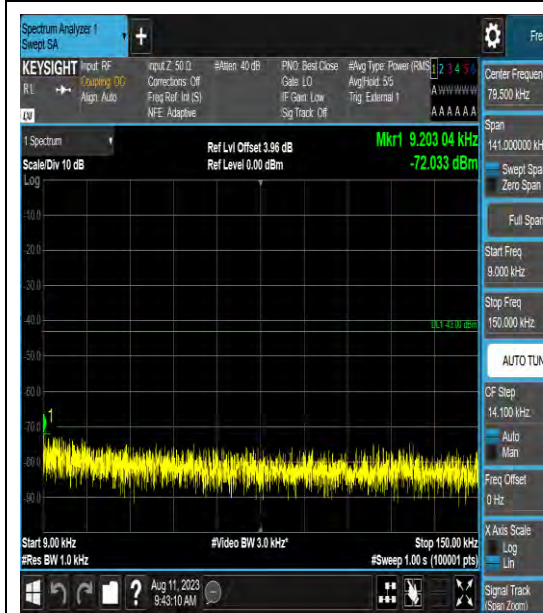

Band42_20MHz_16QAM_42590_1RB#0_0.009
~0.15_0.009~0.15

Band42_20MHz_16QAM_42590_1RB#0_30~10
00_30~1000