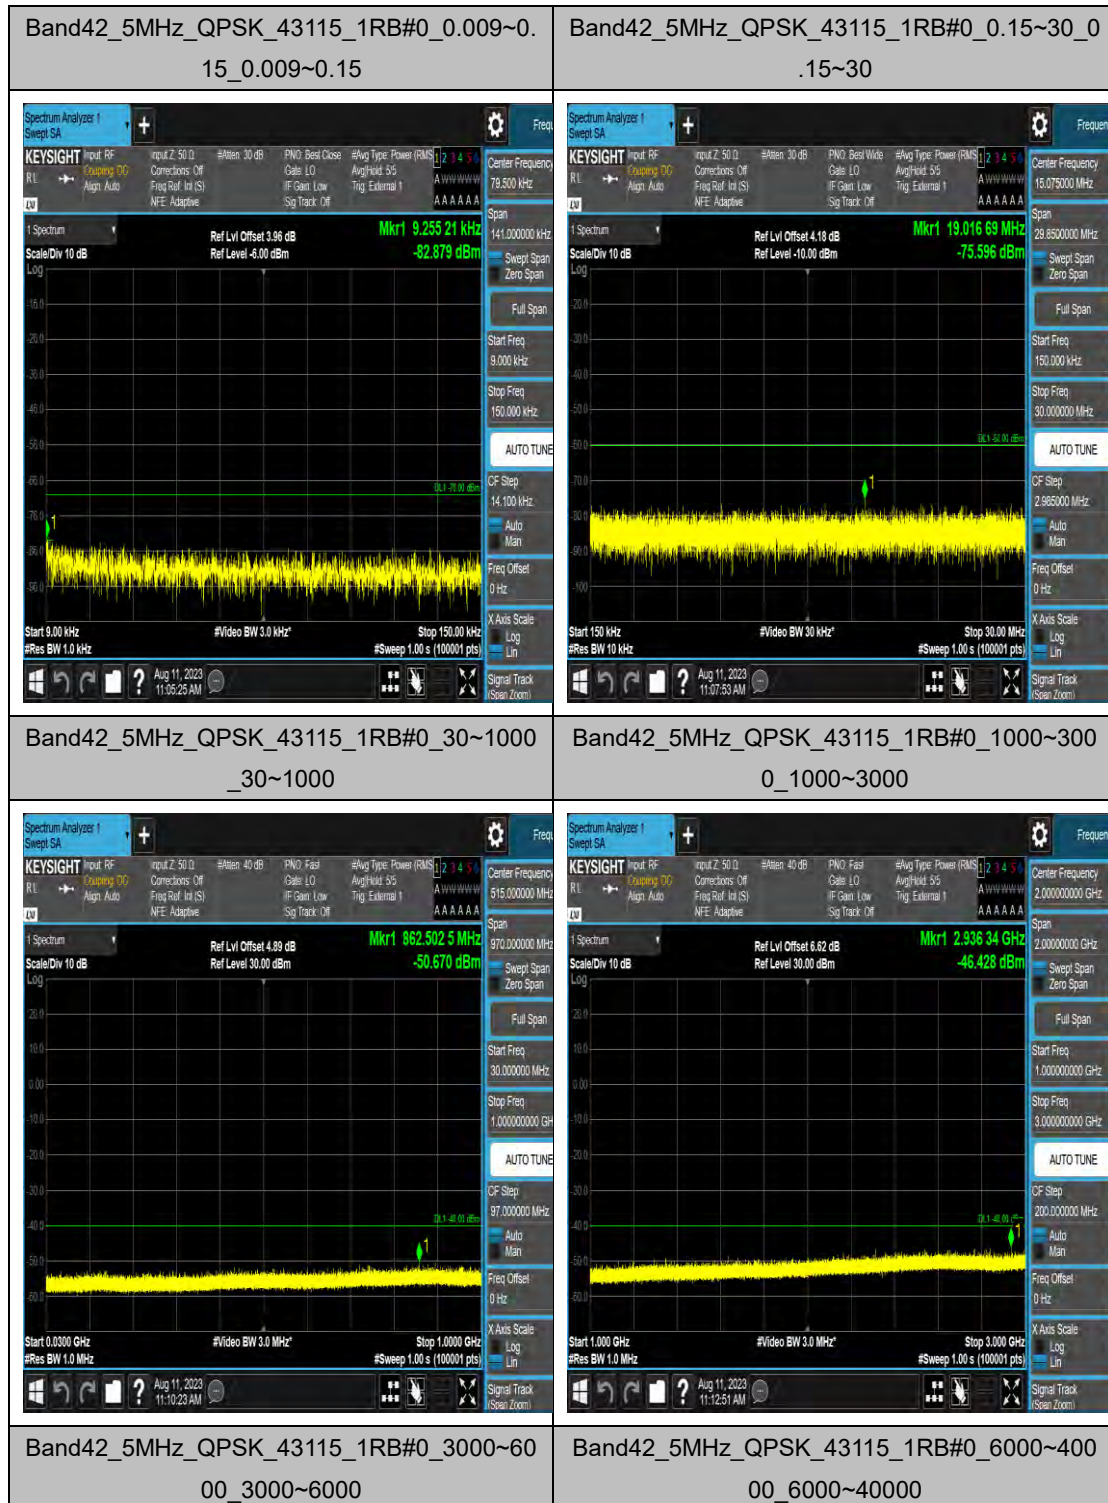

Band42_20MHz_64QAM_42990_1RB#0_0.15~3
0_0.15~30

Band42_20MHz_64QAM_42990_1RB#0_30~10
00_30~1000

Band42_20MHz_64QAM_42990_1RB#0_1000~3
000_1000~3000

Band42_20MHz_64QAM_42990_1RB#0_3000~6000_3000~6000

Band42_20MHz_64QAM_42990_1RB#0_6000~4000_6000~4000

LTE Band 42(3550-3600) Test Graphs

Band42_5MHz_16QAM_43115_1RB#0_0.009~0.15_0.009~0.15

Band42_5MHz_16QAM_43115_1RB#0_0.15~30_0.15~30

Band42_5MHz_16QAM_43115_1RB#0_30~100_0_30~1000

Band42_5MHz_16QAM_43115_1RB#0_1000~3000_00_1000~3000