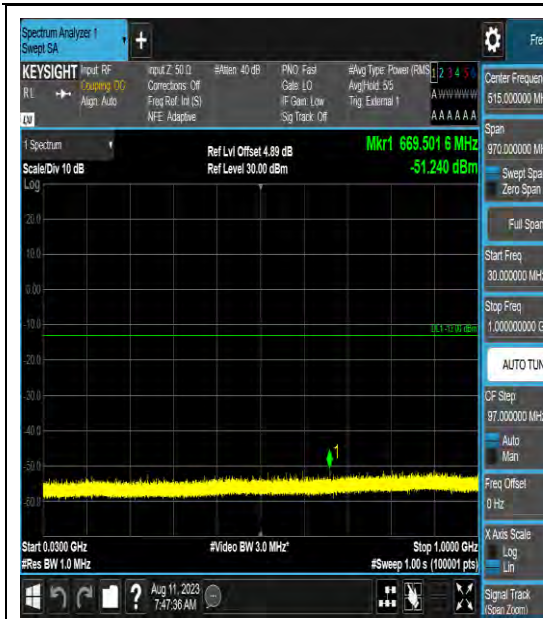

Band42_15MHz_64QAM_42590_1RB#0_30~10
00_30~1000

Band42_15MHz_64QAM_42590_1RB#0_3000~6000_3000~6000