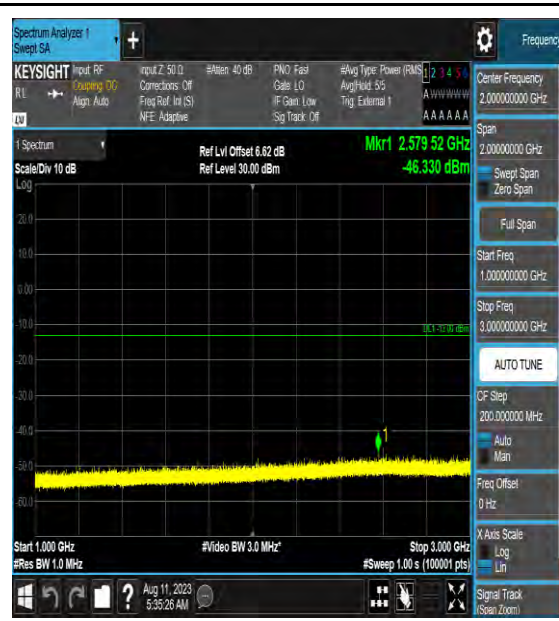

Band42_10MHz_QPSK_43040_1RB#0_1000~3000_00_1000~3000

Band22_10MHz_QPSK_43040_1RB#0_6000~40000_000_6000~40000