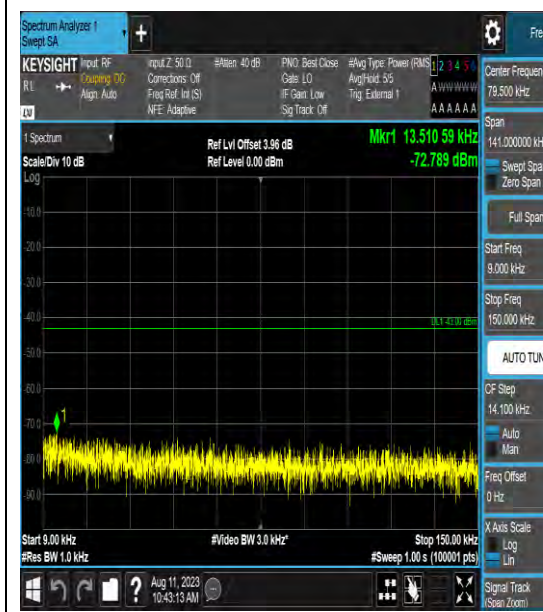

Band42_20MHz_64QAM_42990_1RB#0_0.009
~0.15_0.009~0.15

Band42_20MHz_64QAM_42990_1RB#0_30~10
00_30~1000