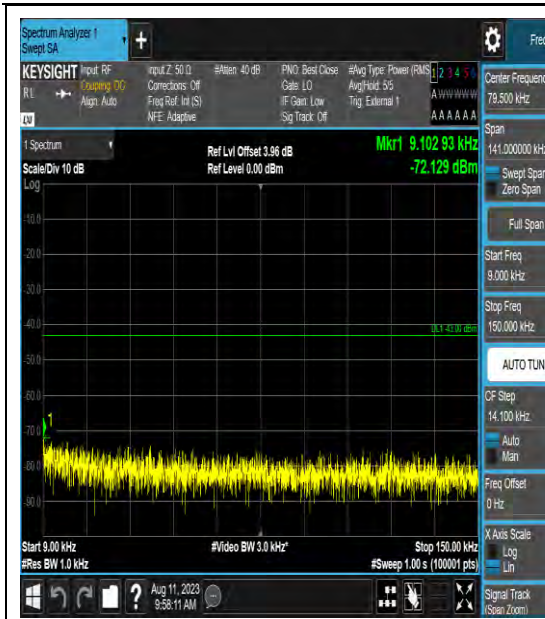

Band42_20MHz_64QAM_42590_1RB#0_0.009~0.15_0.009~0.15

Band42_20MHz_64QAM_42590_1RB#0_30~1000_30~1000