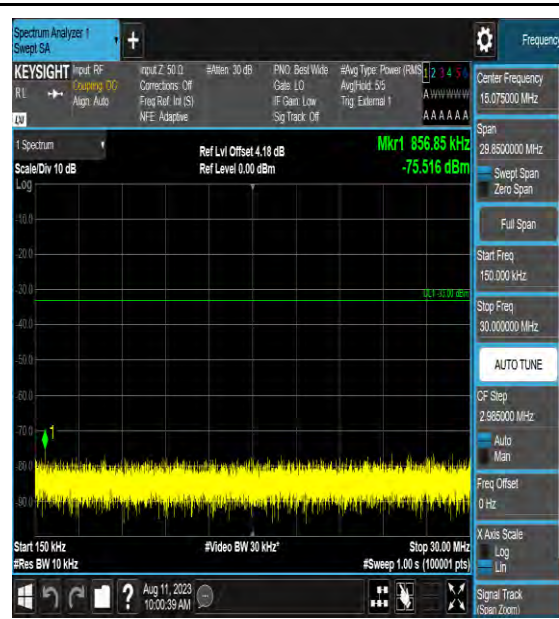

Band42_20MHz_64QAM_42590_1RB#0_0.15~3_0.15~3

Band42_20MHz_64QAM_42590_1RB#0_1000~3000_1000~3000