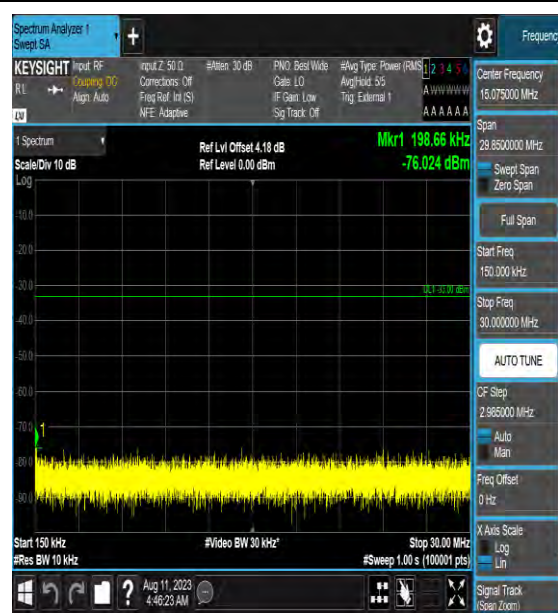

Band42_10MHz_16QAM_42590_1RB#0_0.15~3
0_0.15~30

Band42_10MHz_16QAM_42590_1RB#0_1000~3
000_1000~3000