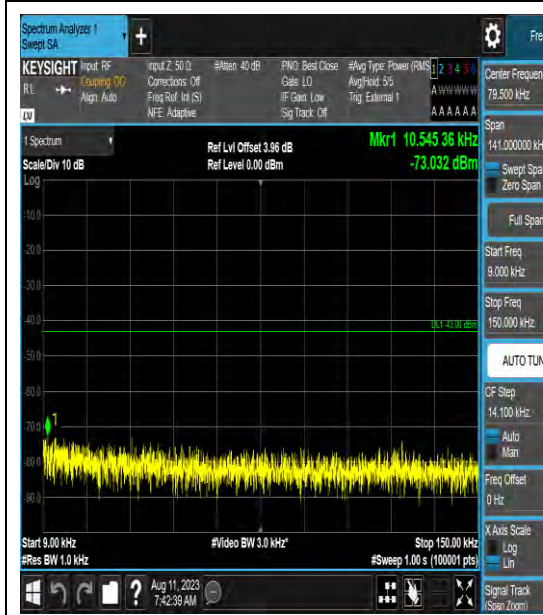

Band42_15MHz_64QAM_42590_1RB#0_0.009
~0.15_0.009~0.15

Band42_15MHz_64QAM_42590_1RB#0_30~10
00_30~1000