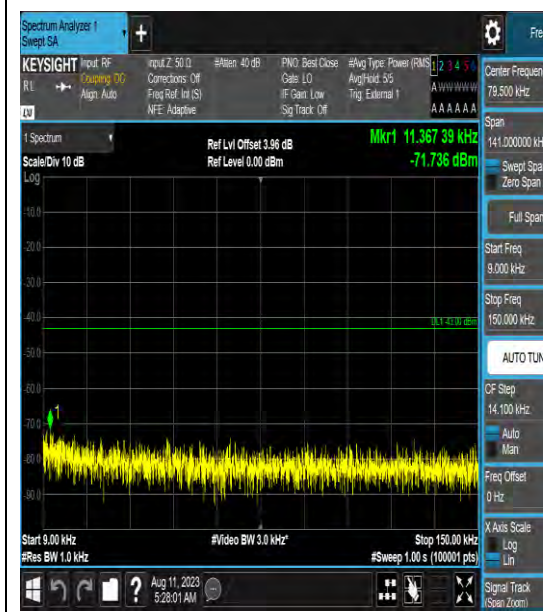

Band42_10MHz_QPSK_43040_1RB#0_0.009~0.15_0.009~0.15

Band42_10MHz_QPSK_43040_1RB#0_30~100_0_30~1000