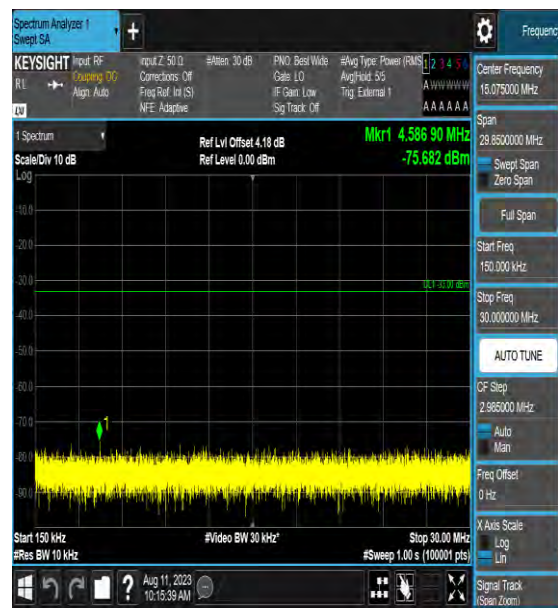

Band42_20MHz_QPSK_42990_1RB#0_0.15~30_0.15~30

Band42_20MHz_QPSK_42990_1RB#0_1000~3000_00_1000~3000