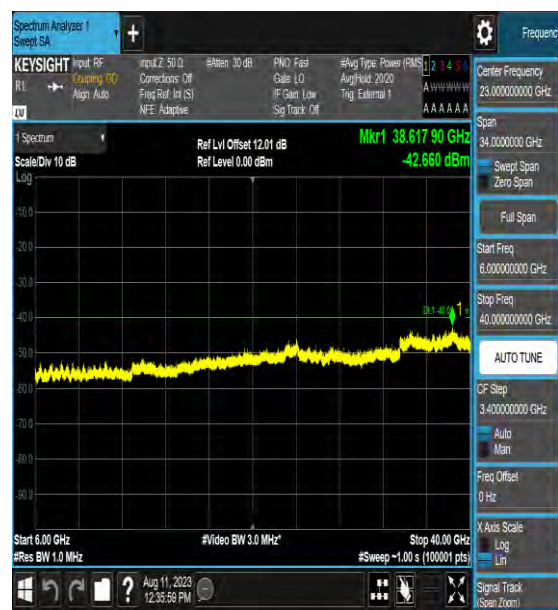

Band22_5MHz_QPSK_43340_1RB#0_6000~40000_00_6000~40000

Band22_5MHz_16QAM_43340_1RB#0_0.15~30_0.15~30