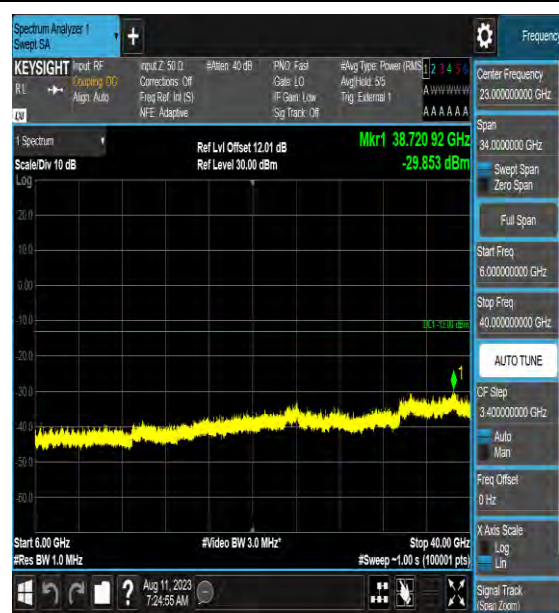

Band42_15MHz_QPSK_42590_1RB#0_6000~40000_000_6000~40000

Band42_15MHz_16QAM_42590_1RB#0_0.15~30_0_0.15~30