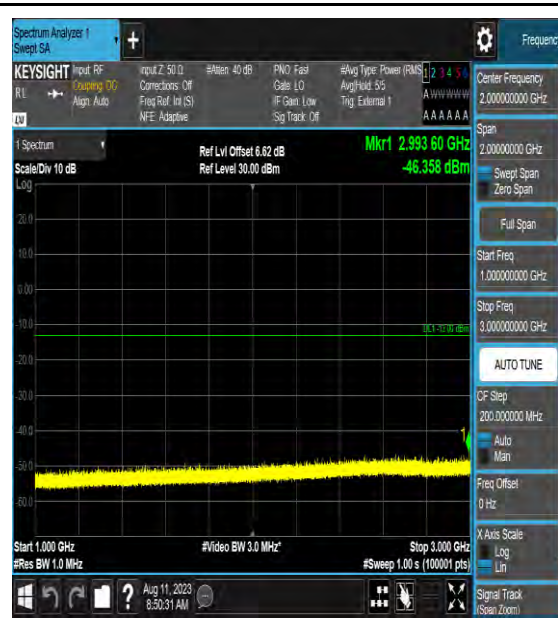

Band42_20MHz_QPSK_42190_1RB#0_0.009~0.15_0.009~0.15

Band42_20MHz_QPSK_42190_1RB#0_0.15~30_0.15~30

Band42_20MHz_QPSK_42190_1RB#0_30~100_0_30~1000

Band42_20MHz_QPSK_42190_1RB#0_1000~3000_00_1000~3000

Band42_20MHz_QPSK_42190_1RB#0_3000~6000_000_3000~6000