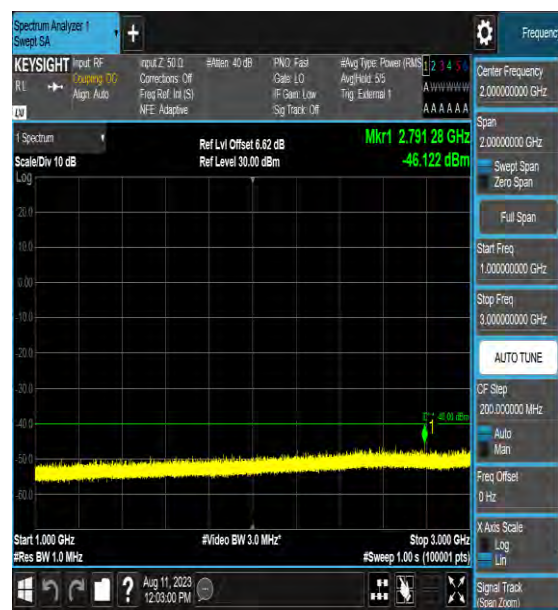

Band42_5MHz_64QAM_43115_1RB#0_1000~30
00_1000~3000

Band42_5MHz_64QAM_43115_1RB#0_6000~40
000_6000~40000