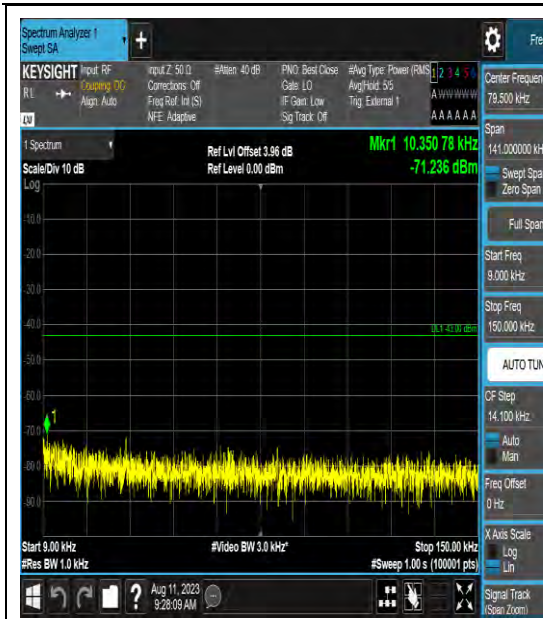

Band22_20MHz_QPSK_42590_1RB#0_0.009~0.15_0.009~0.15

Band22_20MHz_QPSK_42590_1RB#0_30~100
0_30~1000