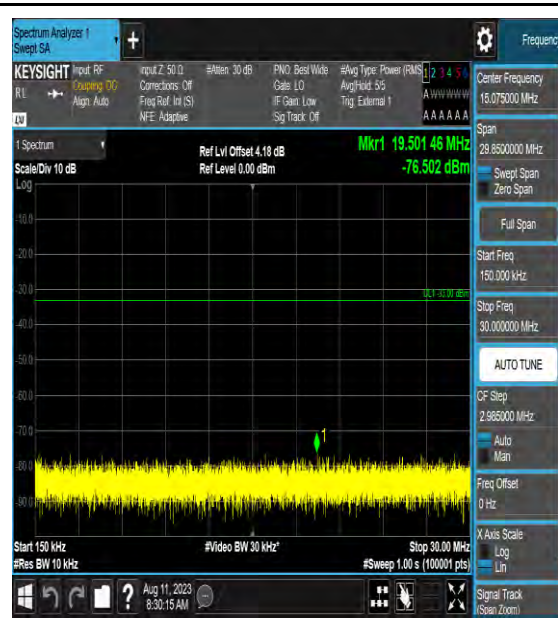

Band42_15MHz_64QAM_43015_1RB#0_0.15~30_0.15~30

Band42_15MHz_64QAM_43015_1RB#0_1000~3000_1000~3000