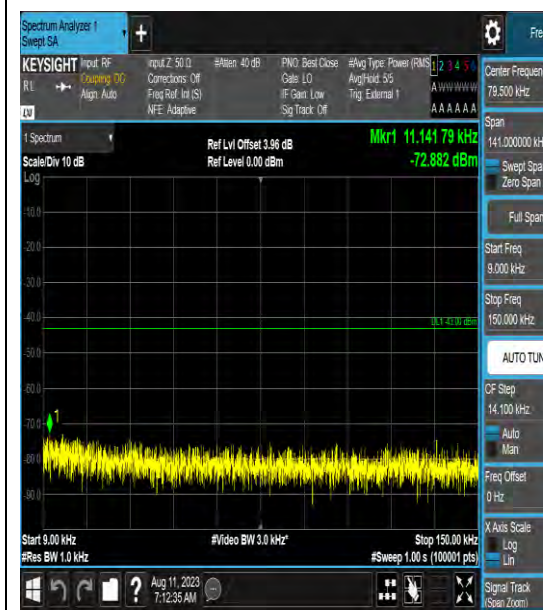

Band42_15MHz_QPSK_42590_1RB#0_0.009~0.15_0.009~0.15

Band42_15MHz_QPSK_42590_1RB#0_30~100_0_30~1000