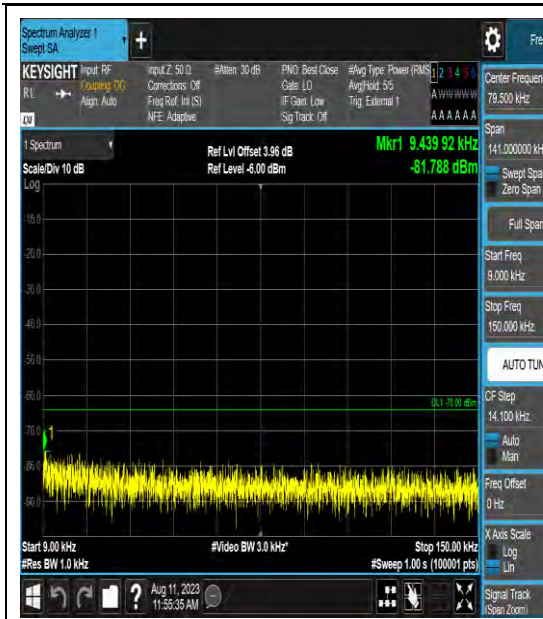

Band22_5MHz_64QAM_43115_1RB#0_0.009~0.15_0.15_0.009~0.15

Band42_5MHz_64QAM_43115_1RB#0_30~100
0_30~1000