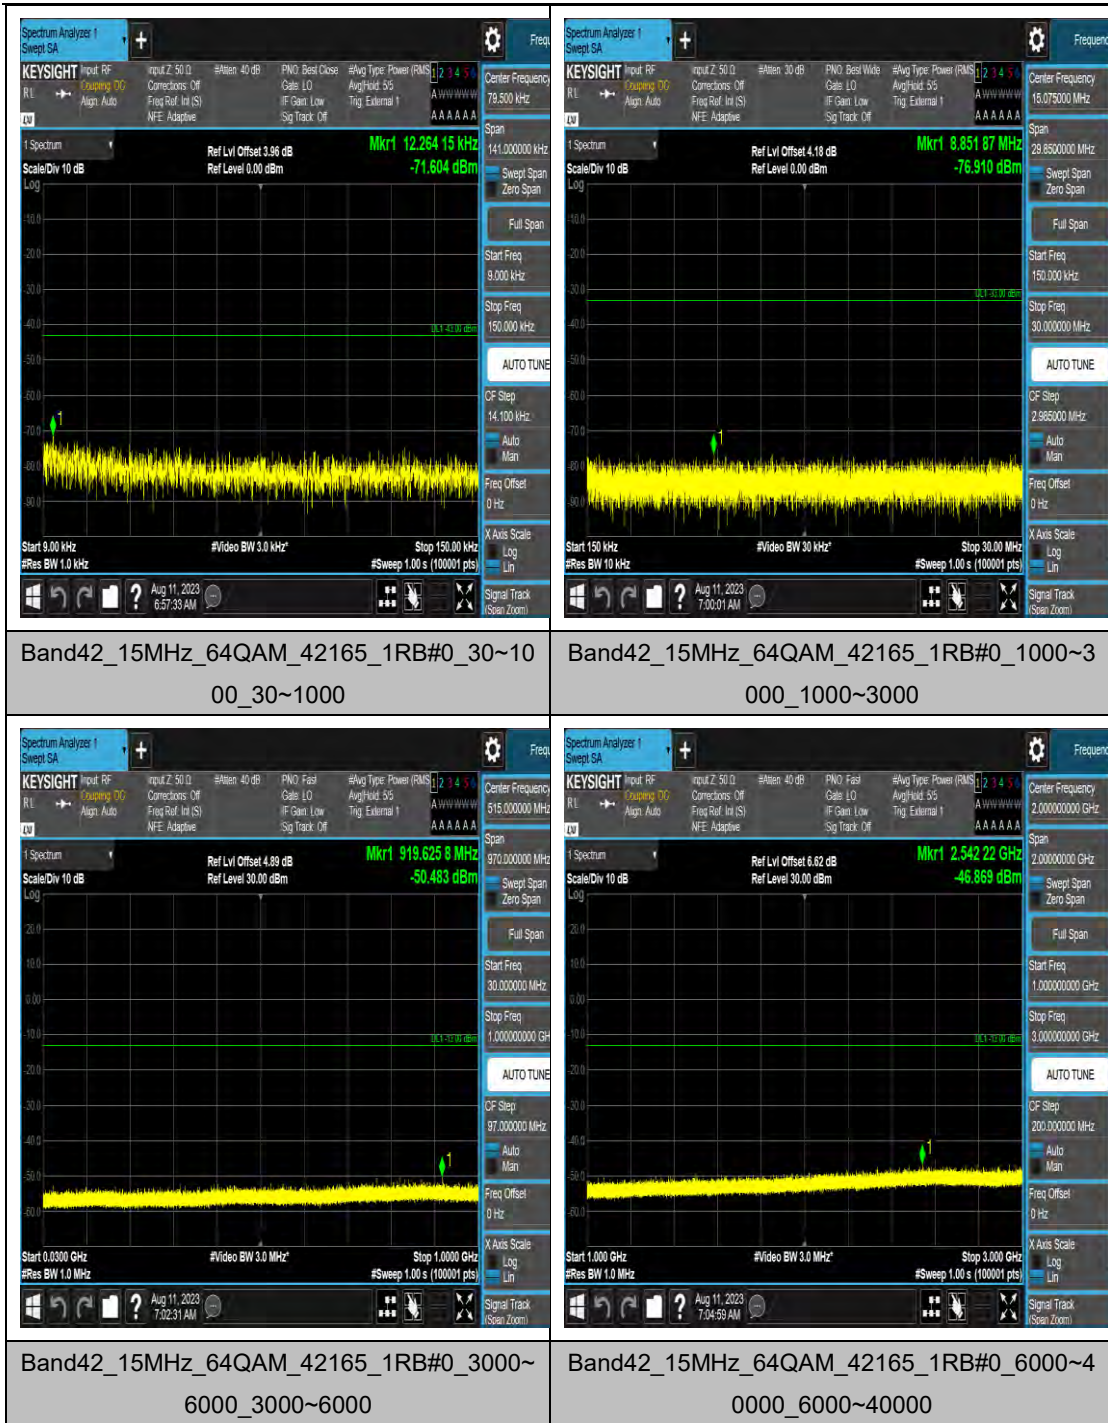

Band42_15MHz_QPSK_42590_1RB#0_0.009~0.15_0.009~0.15

Band42_15MHz_QPSK_42590_1RB#0_0.15~30_0.15~30

Band42_15MHz_QPSK_42590_1RB#0_30~100_0_30~1000

Band42_15MHz_QPSK_42590_1RB#0_1000~3000_00_1000~3000

Band42_15MHz_QPSK_42590_1RB#0_3000~6000_000_3000~6000