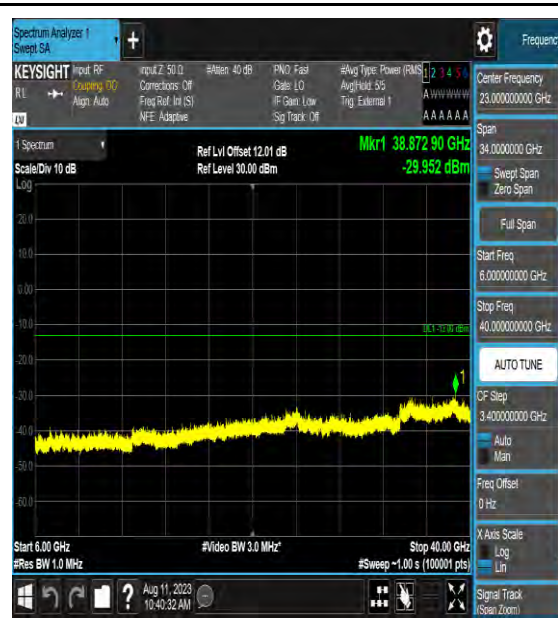

Band42_20MHz_QPSK_42990_1RB#0_6000~40000_000_6000~40000

Band42_20MHz_16QAM_42990_1RB#0_0.009~0.15_0.009~0.15

Band42_20MHz_16QAM_42990_1RB#0_0.15~30_0_0.15~30

Band42_20MHz_64QAM_42990_1RB#0_0.009
~0.15_0.009~0.15