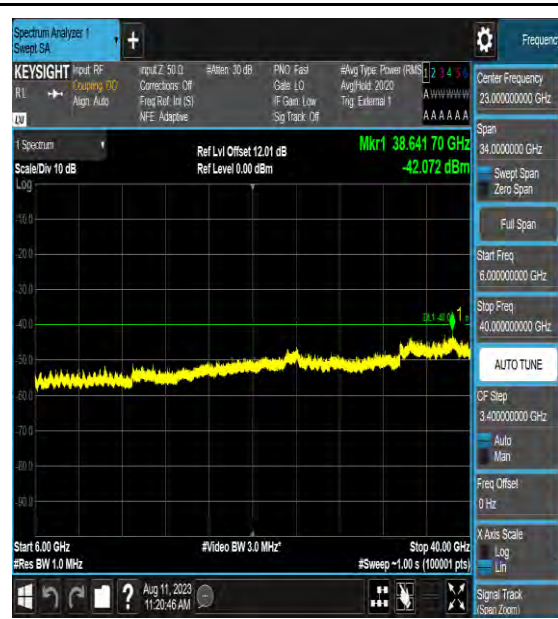

Band42_20MHz_64QAM_42990_1RB#0_0.15~3
0_0.15~30

Band42_20MHz_64QAM_42990_1RB#0_30~10
00_30~1000

Band42_20MHz_64QAM_42990_1RB#0_1000~3
000_1000~3000

Band42_20MHz_64QAM_42990_1RB#0_3000~6000_3000~6000

Band42_20MHz_64QAM_42990_1RB#0_6000~4000_6000~4000

LTE Band 42(3550-3600) Test Graphs

Band42_5MHz_16QAM_43115_1RB#0_0.009~0.15_0.009~0.15

Band42_5MHz_16QAM_43115_1RB#0_0.15~30_0.15~30

Band42_5MHz_16QAM_43115_1RB#0_30~100_0_30~1000

Band42_5MHz_16QAM_43115_1RB#0_1000~3000_00_1000~3000