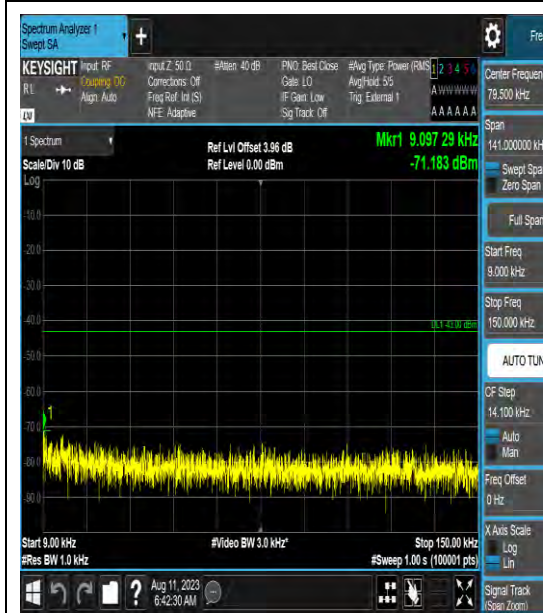

Band42_15MHz_16QAM_42165_1RB#0_0.009
~0.15_0.009~0.15

Band42_15MHz_16QAM_42165_1RB#0_30~10
00_30~1000