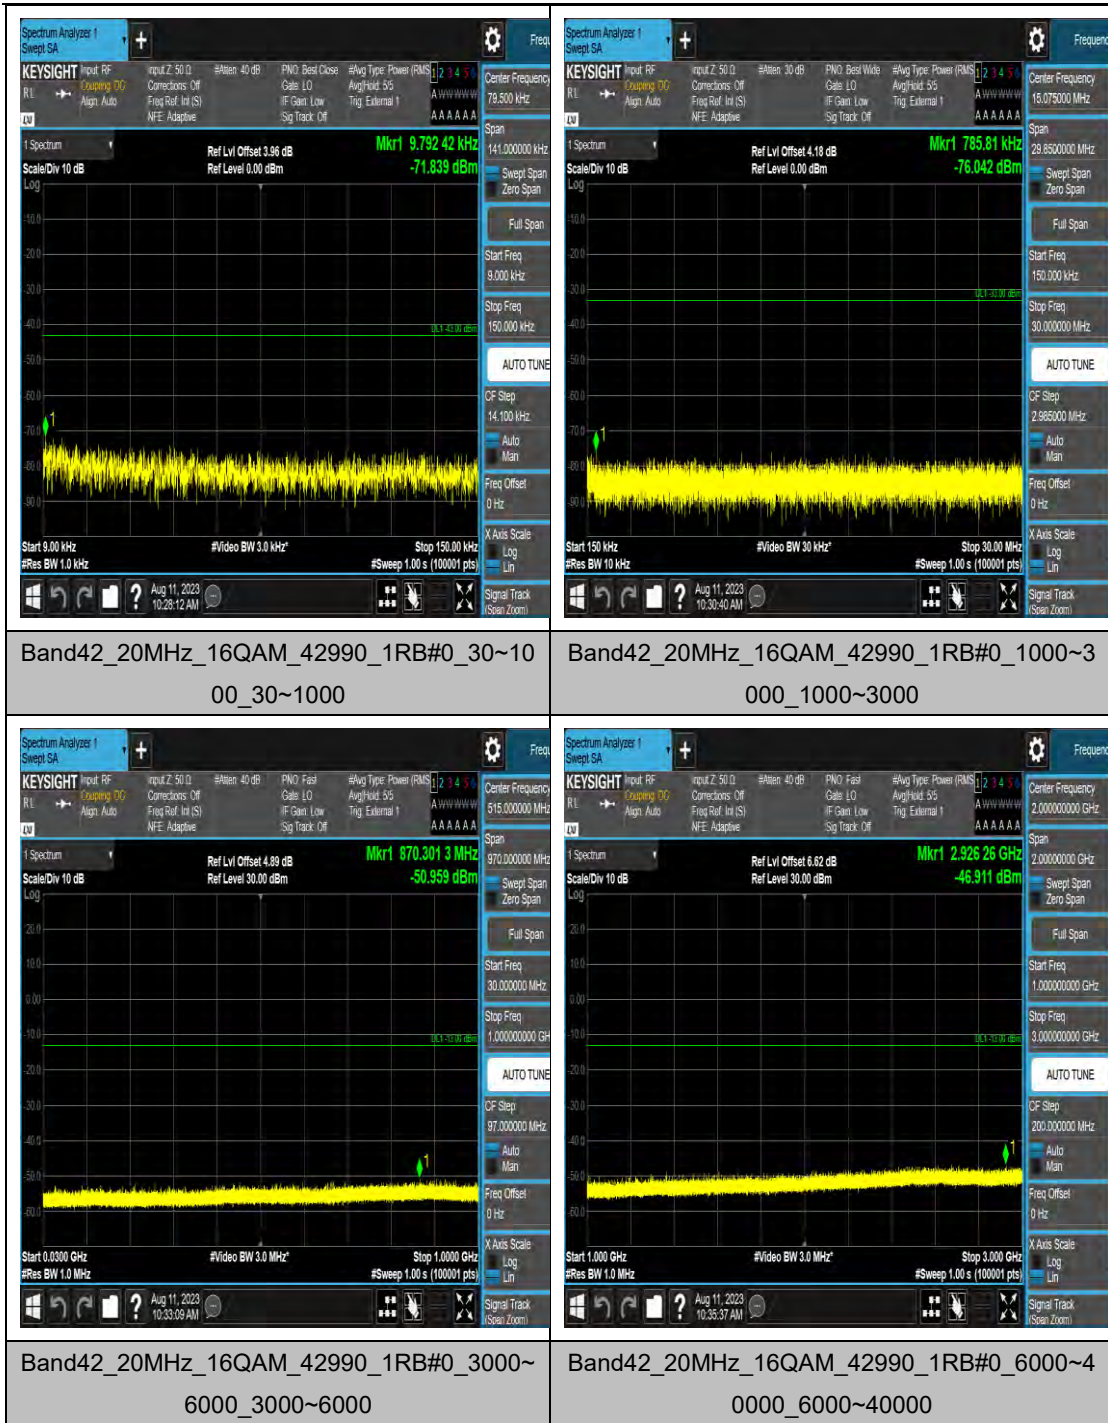

Band42_20MHz_16QAM_42990_1RB#0_0.009~0.15_0.009~0.15

Band42_20MHz_16QAM_42990_1RB#0_0.15~30_0_0.15~30