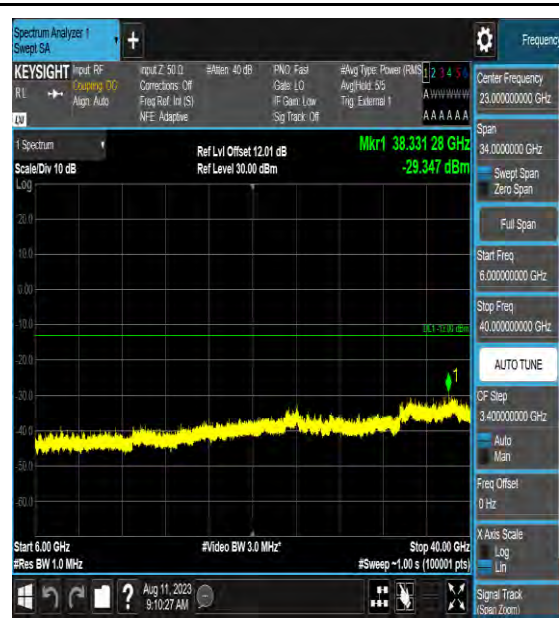

Band42_20MHz_QPSK_42190_1RB#0_6000~40000_000_6000~40000

Band42_20MHz_16QAM_42190_1RB#0_0.009~0.15_0.009~0.15

Band42_20MHz_16QAM_42190_1RB#0_0.15~30_0.15~30

Band42_20MHz_64QAM_42190_1RB#0_0.009
~0.15_0.009~0.15