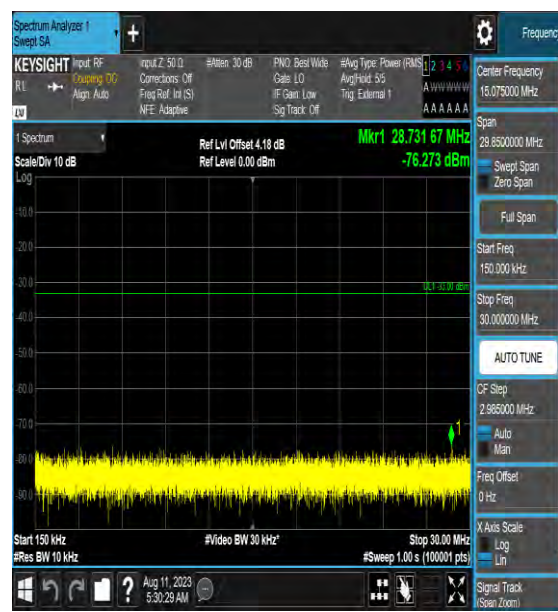

Band42_10MHz_64QAM_42590_1RB#0_6000~40000_6000~40000

Band42_10MHz_QPSK_43040_1RB#0_0.009~0.15_0.009~0.15

Band42_10MHz_QPSK_43040_1RB#0_0.15~30_0.15~30

Band42_10MHz_QPSK_43040_1RB#0_30~100_0_30~1000

Band42_10MHz_QPSK_43040_1RB#0_1000~3000_00_1000~3000