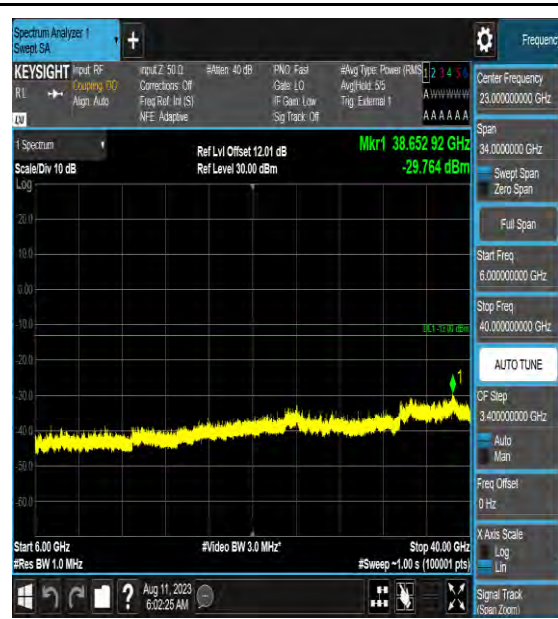

Band42_10MHz_16QAM_43040_1RB#0_30~1000_30~1000

Band42_10MHz_16QAM_43040_1RB#0_1000~3000_1000~3000

Band42_10MHz_16QAM_43040_1RB#0_3000~6000_3000~6000

Band42_10MHz_16QAM_43040_1RB#0_6000~40000_6000~40000

Band42_10MHz_64QAM_43040_1RB#0_0.009
~0.15_0.009~0.15