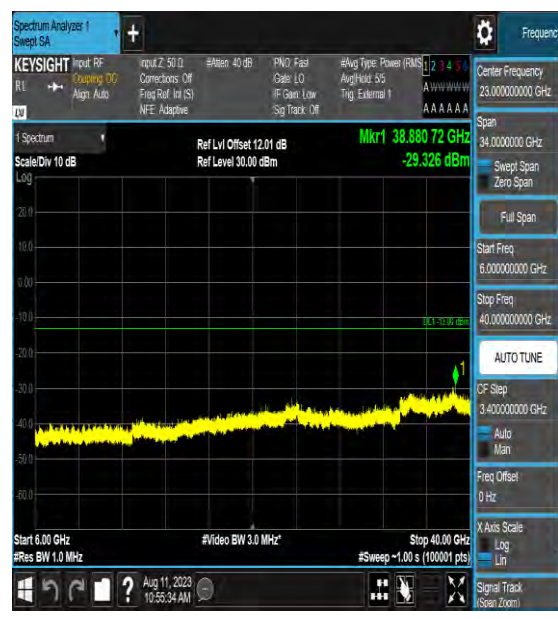

Band42_20MHz_64QAM_42990_1RB#0_0.15~3
0_0.15~30

Band42_20MHz_64QAM_42990_1RB#0_30~10
00_30~1000

Band42_20MHz_64QAM_42990_1RB#0_1000~3
000_1000~3000

Band42_20MHz_64QAM_42990_1RB#0_3000~6000_3000~6000

Band42_20MHz_64QAM_42990_1RB#0_6000~4000_6000~4000

LTE Band 42(3550-3600) Test Graphs

Band42_5MHz_16QAM_43115_1RB#0_0.009~0.15_0.009~0.15

Band42_5MHz_16QAM_43115_1RB#0_0.15~30_0.15~30

Band42_5MHz_16QAM_43115_1RB#0_30~100_0_30~1000

Band42_5MHz_16QAM_43115_1RB#0_1000~3000_00_1000~3000