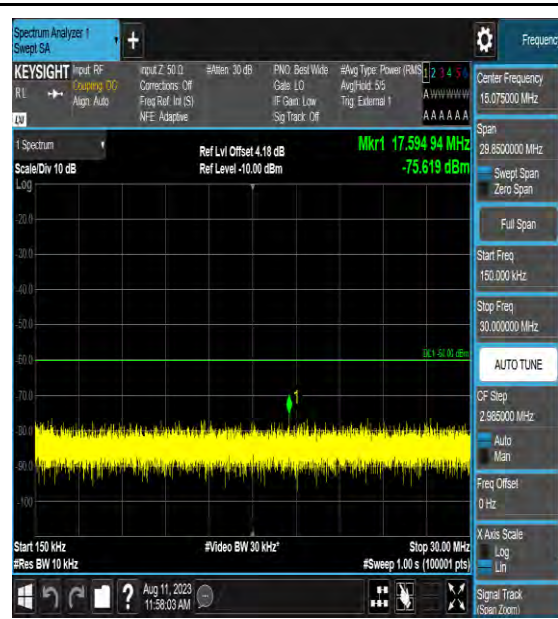

Band22_5MHz_64QAM_43115_1RB#0_0.15~30_0.15~30

Band42_5MHz_64QAM_43115_1RB#0_1000~30
00_1000~3000