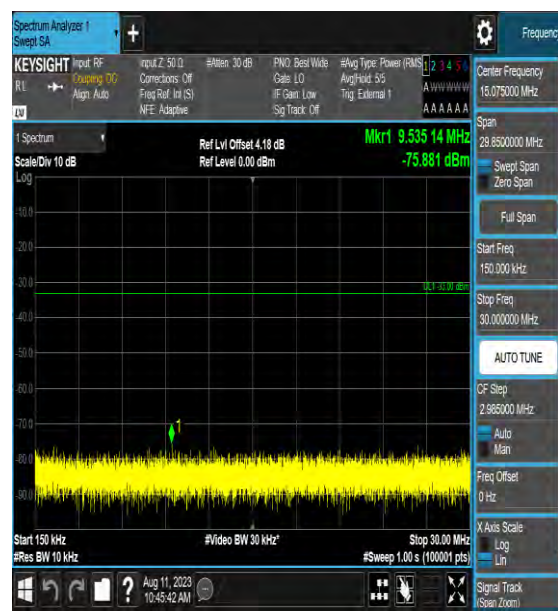

Band42_20MHz_64QAM_42990_1RB#0_0.15~3
0_0.15~30

Band42_20MHz_64QAM_42990_1RB#0_1000~3
000_1000~3000