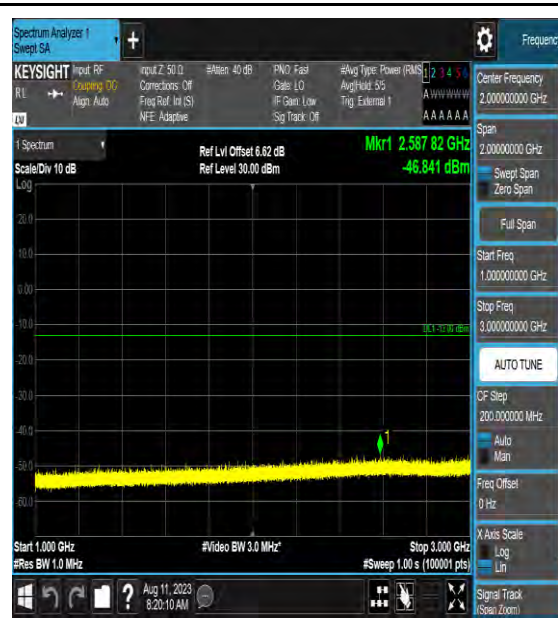

Band42_15MHz_16QAM_43015_1RB#0_1000~3
000_1000~3000

Band42_15MHz_16QAM_43015_1RB#0_6000~40000_6000~40000