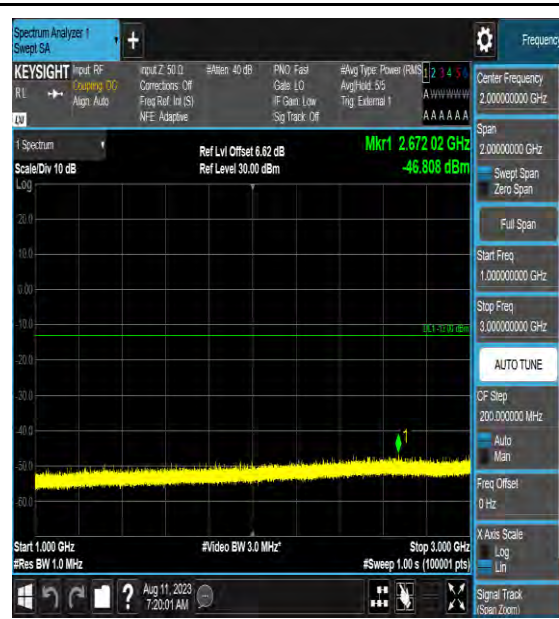

Band42_15MHz_QPSK_42590_1RB#0_0.009~0.15_0.009~0.15

Band42_15MHz_QPSK_42590_1RB#0_0.15~30_0.15~30

Band42_15MHz_QPSK_42590_1RB#0_30~100_0_30~1000

Band42_15MHz_QPSK_42590_1RB#0_1000~3000_00_1000~3000

Band42_15MHz_QPSK_42590_1RB#0_3000~6000_000_3000~6000