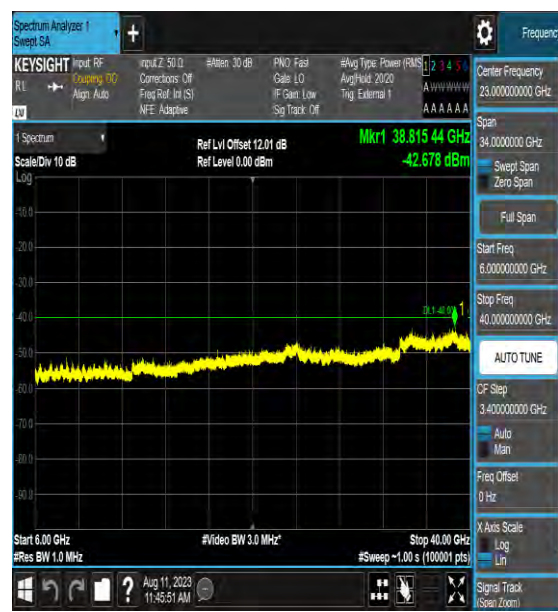

Band22_5MHz_16QAM_43115_1RB#0_6000~40000_6000~40000

Band22_5MHz_64QAM_43115_1RB#0_0.15~30_0.15~30