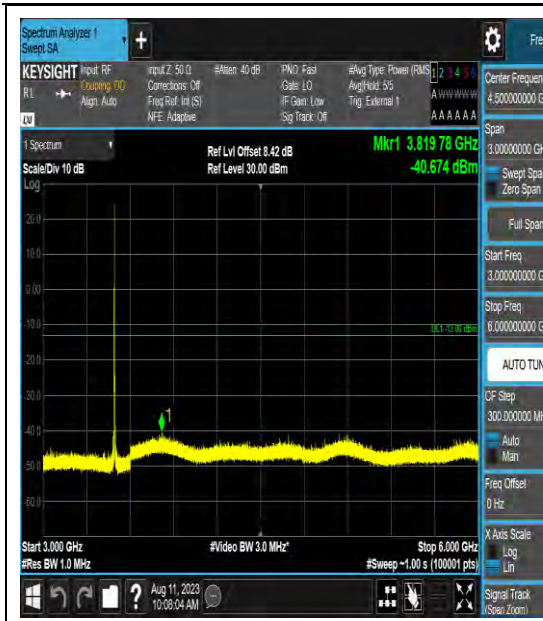

Band42_20MHz_64QAM_42590_1RB#0_0.15~3_0.15~3

Band42_20MHz_64QAM_42590_1RB#0_30~1000_30~1000

Band42_20MHz_64QAM_42590_1RB#0_1000~3000_1000~3000

Band42_20MHz_64QAM_42590_1RB#0_3000~6000_3000~6000

Band42_20MHz_64QAM_42590_1RB#0_6000~40000_6000~40000