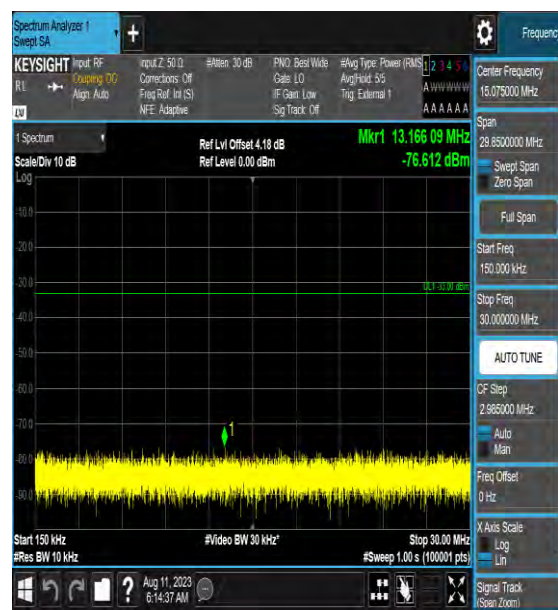

Band42_10MHz_64QAM_43040_1RB#0_0.15~3
0_0.15~30

Band42_10MHz_64QAM_43040_1RB#0_1000~3
000_1000~3000