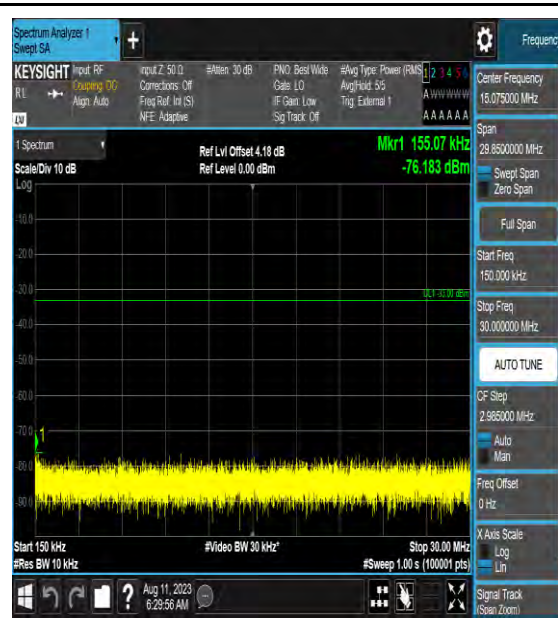

Band42_15MHz_QPSK_42165_1RB#0_0.15~30_0.15~30

Band42_15MHz_QPSK_42165_1RB#0_1000~30
00_1000~3000