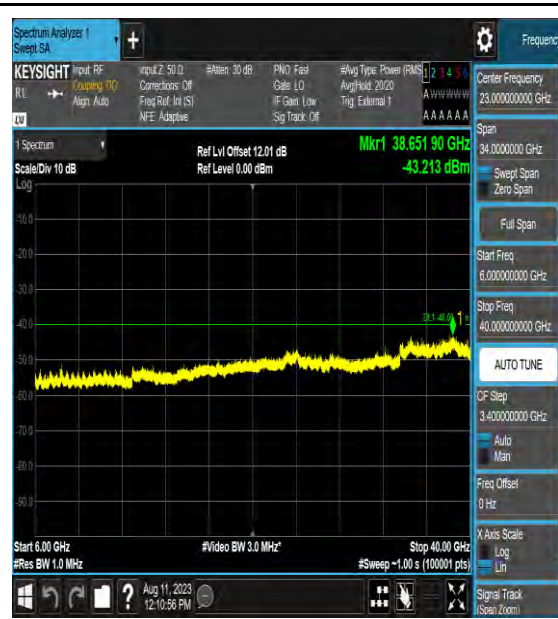

Band42_5MHz_64QAM_43115_1RB#0_30~100
0_30~1000

Band42_5MHz_64QAM_43115_1RB#0_1000~30
00_1000~3000

Band42_5MHz_64QAM_43115_1RB#0_3000~6
000_3000~6000

Band42_5MHz_64QAM_43115_1RB#0_6000~40
000_6000~40000

Band42_5MHz_QPSK_43340_1RB#0_0.009~0.15_0.009~0.15