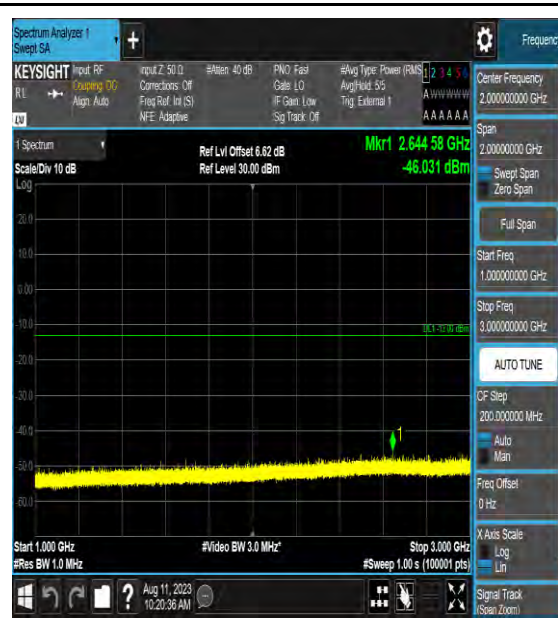

Band42_20MHz_QPSK_42990_1RB#0_0.009~0.15_0.009~0.15

Band42_20MHz_QPSK_42990_1RB#0_0.15~30_0.15~30

Band42_20MHz_QPSK_42990_1RB#0_30~100_0_30~1000

Band42_20MHz_QPSK_42990_1RB#0_1000~3000_00_1000~3000

Band42_20MHz_QPSK_42990_1RB#0_3000~6000_000_3000~6000