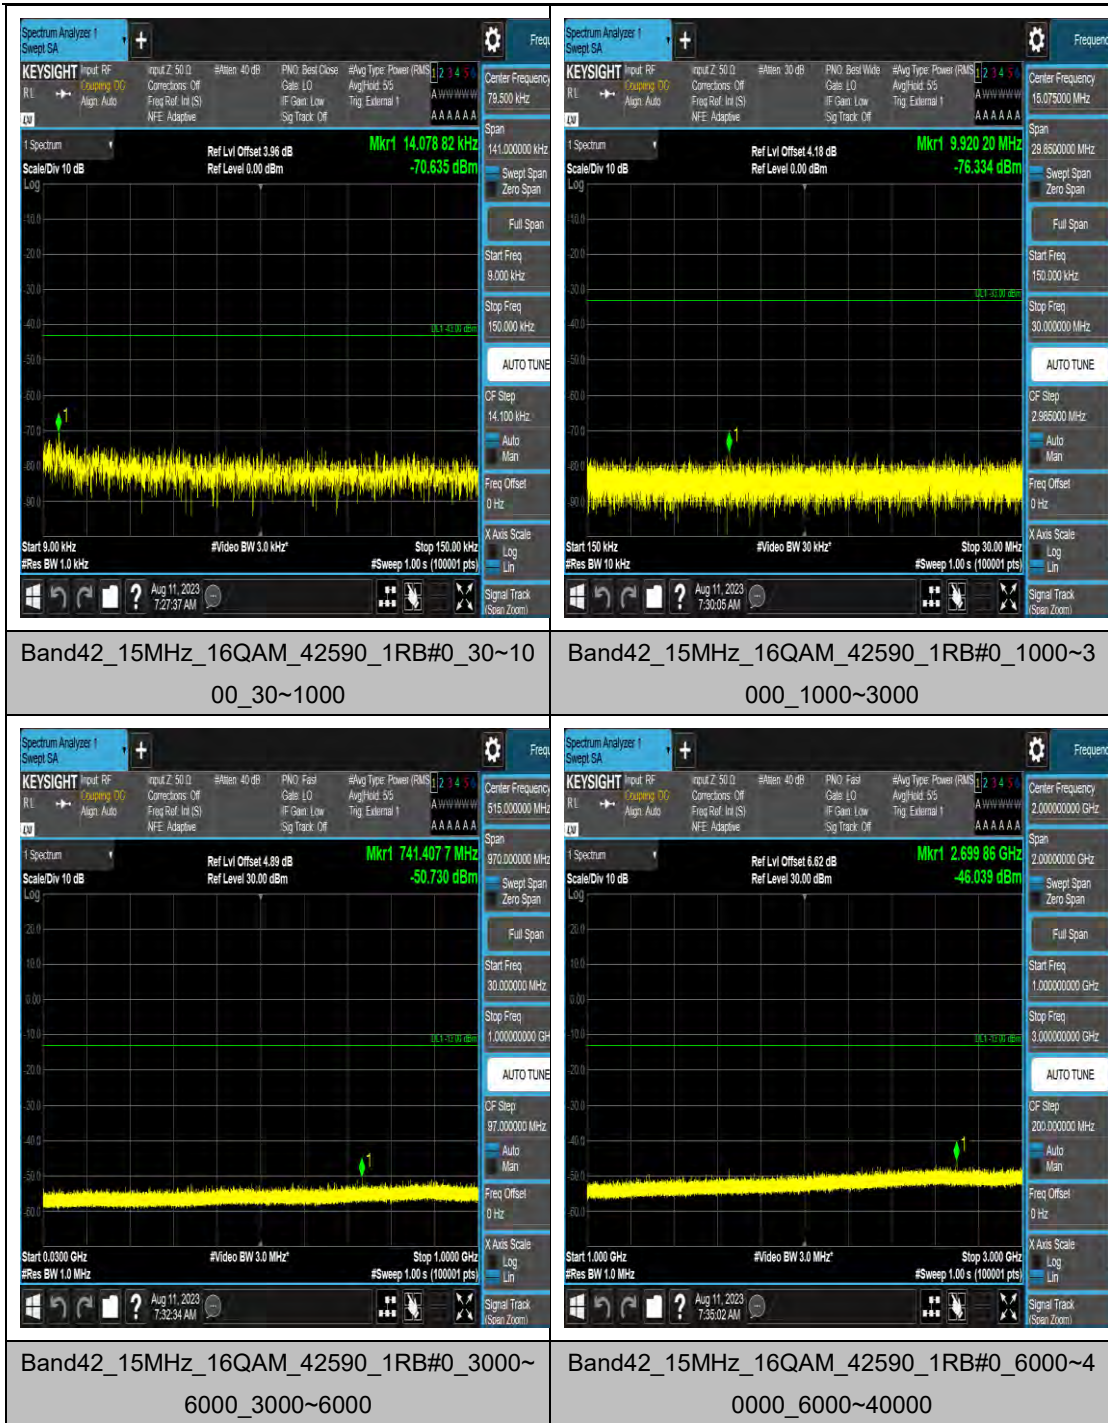

Band42_15MHz_16QAM_42590_1RB#0_0.009~0.15_0.009~0.15

Band42_15MHz_16QAM_42590_1RB#0_0.15~30_0_0.15~30