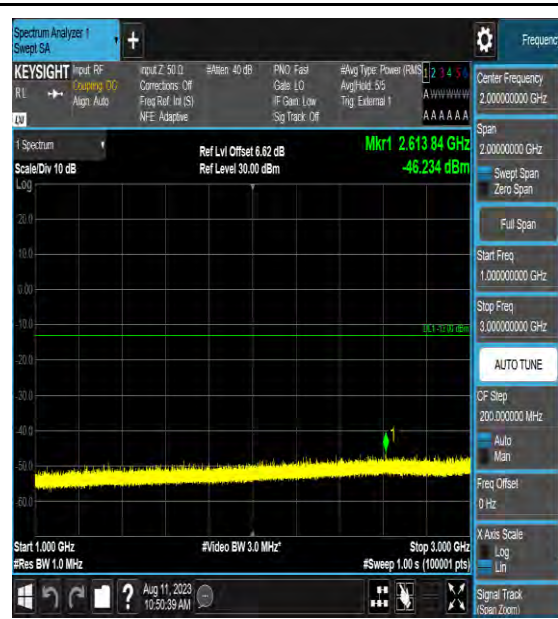

Band42_20MHz_64QAM_42990_1RB#0_0.15~3
0_0.15~30

Band42_20MHz_64QAM_42990_1RB#0_30~10
00_30~1000

Band42_20MHz_64QAM_42990_1RB#0_1000~3
000_1000~3000

Band42_20MHz_64QAM_42990_1RB#0_3000~6000_3000~6000

Band42_20MHz_64QAM_42990_1RB#0_6000~4000_6000~4000

LTE Band 42(3550-3600) Test Graphs

Band42_5MHz_16QAM_43115_1RB#0_0.009~0.15_0.009~0.15

Band42_5MHz_16QAM_43115_1RB#0_0.15~30_0.15~30

Band42_5MHz_16QAM_43115_1RB#0_30~100_0_30~1000

Band42_5MHz_16QAM_43115_1RB#0_1000~3000_00_1000~3000