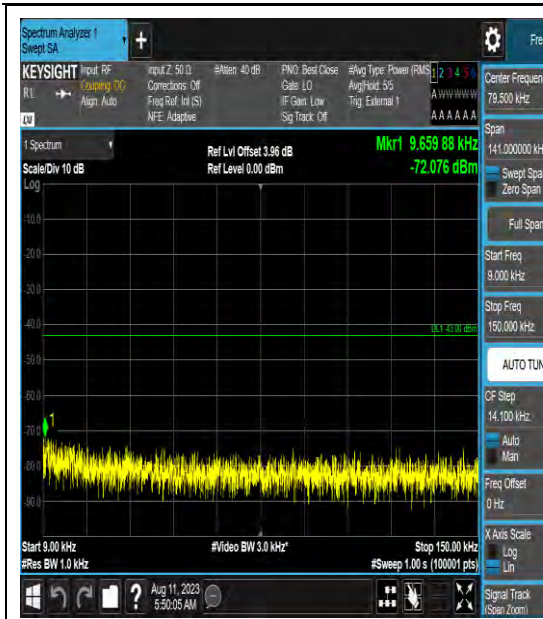

Band22_10MHz_QPSK_43040_1RB#0_3000~6000_000_3000~6000

Band22_10MHz_QPSK_43040_1RB#0_6000~40000_000_6000~40000

Band22_10MHz_16QAM_43040_1RB#0_0.009~0.15_0.009~0.15

Band22_10MHz_16QAM_43040_1RB#0_0.15~3_0_0.15~3