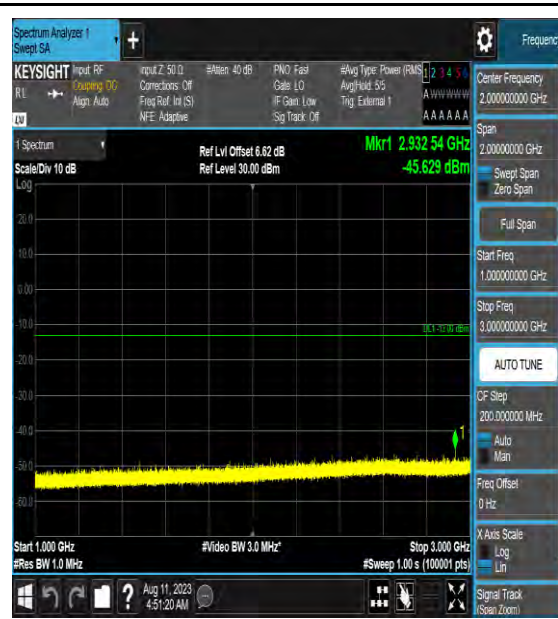

Band42_10MHz_16QAM_42590_1RB#0_0.15~3
0_0.15~30

Band42_10MHz_16QAM_42590_1RB#0_30~10
00_30~1000

Band42_10MHz_16QAM_42590_1RB#0_1000~3
000_1000~3000

Band22_10MHz_16QAM_42590_1RB#0_3000~6000_3000~6000

Band22_10MHz_16QAM_42590_1RB#0_6000~40000_6000~40000

Band22_10MHz_64QAM_42590_1RB#0_0.009~0.15_0.009~0.15

Band22_10MHz_64QAM_42590_1RB#0_0.15~30_0.15~30

Band42_10MHz_64QAM_42590_1RB#0_30~1000_30~1000

Band42_10MHz_64QAM_42590_1RB#0_1000~3000_1000~3000

Band42_10MHz_64QAM_42590_1RB#0_3000~6000_3000~6000