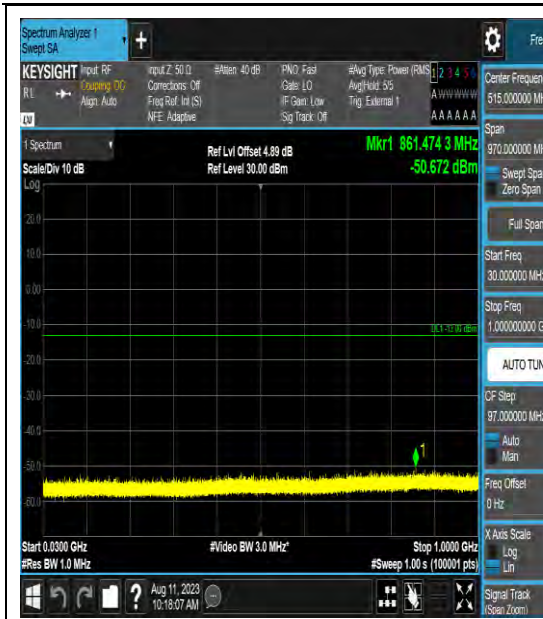

Band42_20MHz_QPSK_42990_1RB#0_0.009~0.15_0.009~0.15

Band42_20MHz_QPSK_42990_1RB#0_0.15~30_0.15~30

Band42_20MHz_QPSK_42990_1RB#0_30~100_0_30~1000

Band42_20MHz_QPSK_42990_1RB#0_1000~3000_00_1000~3000

Band42_20MHz_QPSK_42990_1RB#0_3000~6000_000_3000~6000