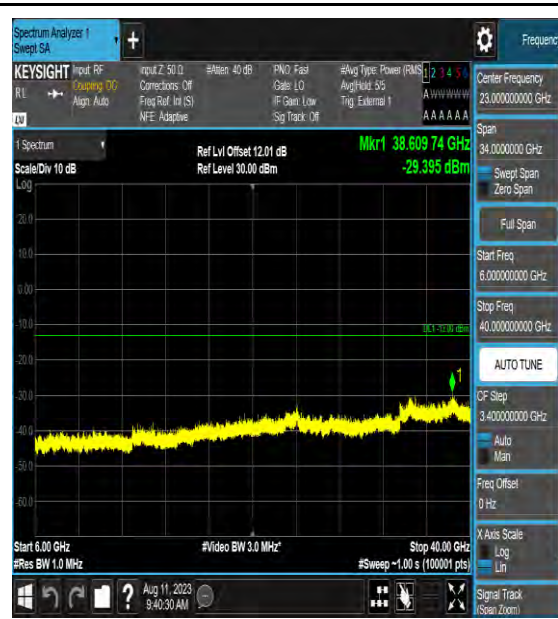

Band22_20MHz_QPSK_42590_1RB#0_6000~40000
000_6000~40000

Band42_20MHz_16QAM_42590_1RB#0_0.15~3
0_0.15~30