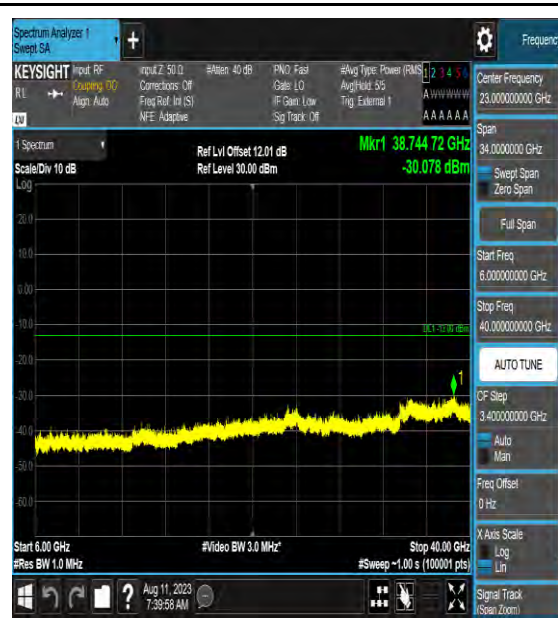

Band42_15MHz_QPSK_42590_1RB#0_6000~40000_000_6000~40000

Band42_15MHz_16QAM_42590_1RB#0_0.009~0.15_0.009~0.15

Band42_15MHz_16QAM_42590_1RB#0_0.15~30_0_0.15~30

Band42_15MHz_64QAM_42590_1RB#0_0.009
~0.15_0.009~0.15