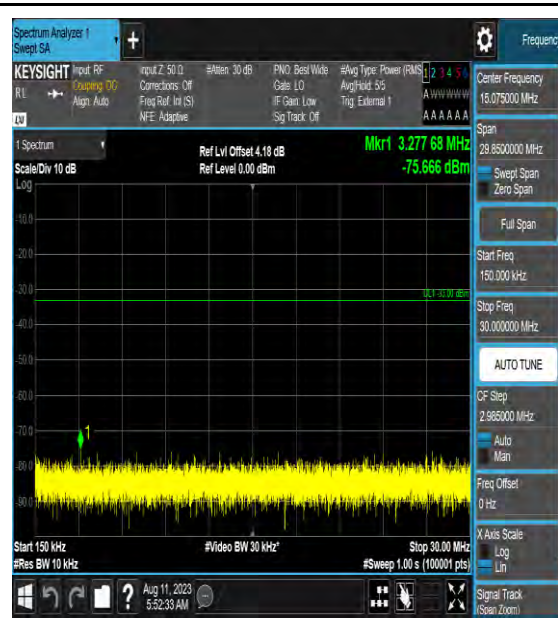

Band22_10MHz_16QAM_43040_1RB#0_0.15~3_0_0.15~3

Band42_10MHz_16QAM_43040_1RB#0_1000~3000_1000~3000