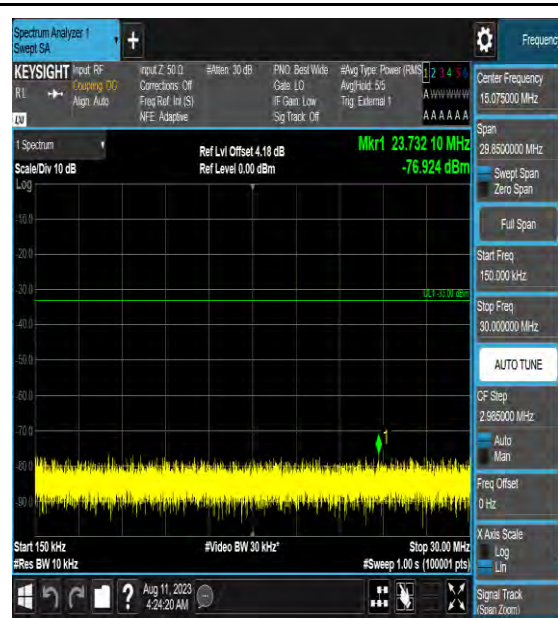

Band42_10MHz_QPSK_42590_1RB#0_30~100
0_30~1000

Band42_10MHz_QPSK_42590_1RB#0_1000~30
00_1000~3000

Band42_10MHz_QPSK_42590_1RB#0_3000~6
000_3000~6000

Band42_10MHz_QPSK_42590_1RB#0_6000~40
000_6000~40000

Band42_10MHz_16QAM_42590_1RB#0_0.009
~0.15_0.009~0.15

Band42_10MHz_16QAM_42590_1RB#0_0.15~3
0_0.15~30

Band42_10MHz_16QAM_42590_1RB#0_30~10
00_30~1000

Band42_10MHz_16QAM_42590_1RB#0_1000~3
000_1000~3000

Band22_10MHz_16QAM_42590_1RB#0_3000~6000_3000~6000

Band22_10MHz_16QAM_42590_1RB#0_6000~40000_6000~40000