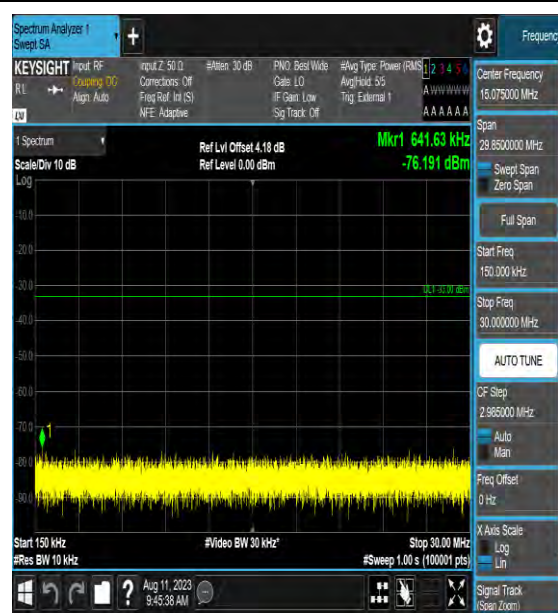

Band22_20MHz_QPSK_42590_1RB#0_6000~40000
000_6000~40000

Band42_20MHz_16QAM_42590_1RB#0_0.009
~0.15_0.009~0.15

Band42_20MHz_16QAM_42590_1RB#0_0.15~3
0_0.15~30

Band42_20MHz_16QAM_42590_1RB#0_30~10
00_30~1000