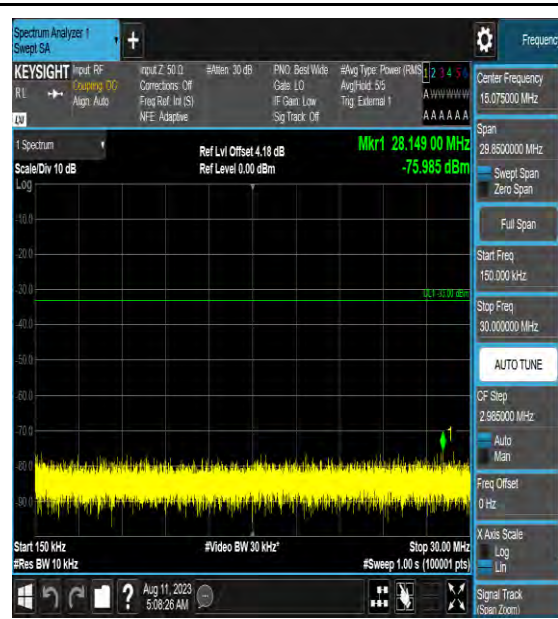

Band22_10MHz_64QAM_42590_1RB#0_0.15~30_0.15~30

Band42_10MHz_64QAM_42590_1RB#0_1000~3000_1000~3000