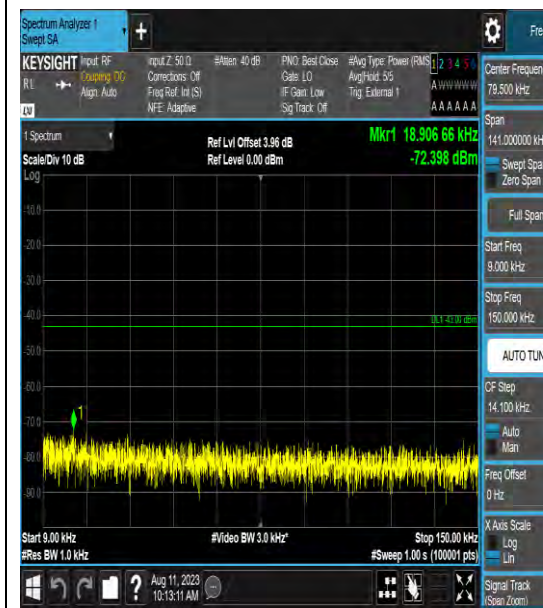

Band42_20MHz_QPSK_42990_1RB#0_0.009~0.15_0.009~0.15

Band42_20MHz_QPSK_42990_1RB#0_30~100_0_30~1000