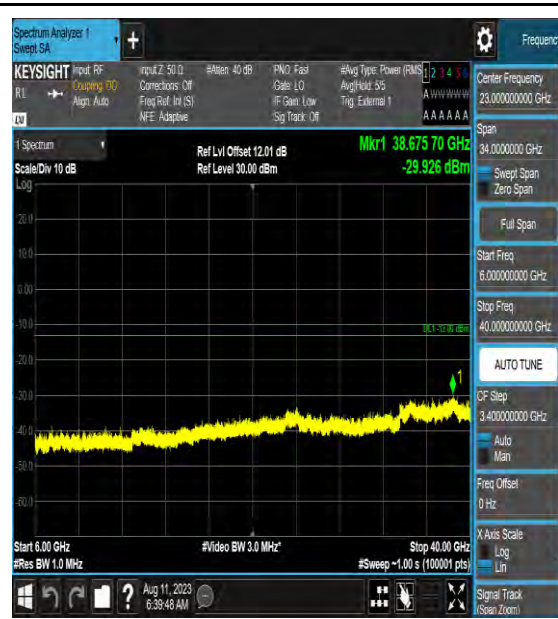

Band42_15MHz_QPSK_42165_1RB#0_6000~40
000_6000~40000

Band42_15MHz_16QAM_42165_1RB#0_0.15~3
0_0.15~30