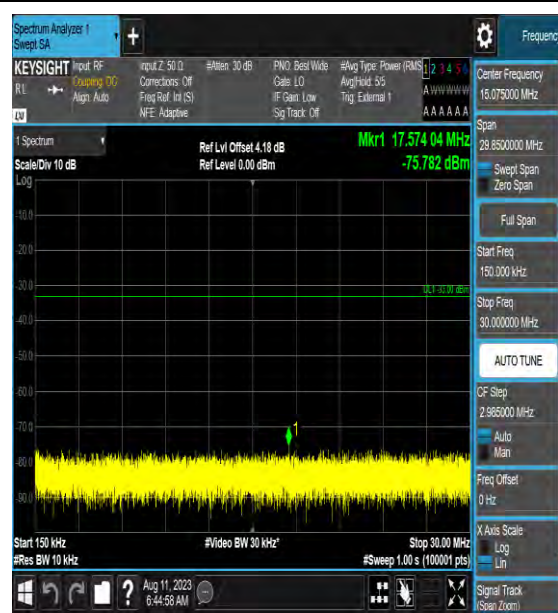

Band42_15MHz_QPSK_42165_1RB#0_6000~40
000_6000~40000

Band42_15MHz_16QAM_42165_1RB#0_0.009
~0.15_0.009~0.15

Band42_15MHz_16QAM_42165_1RB#0_0.15~3
0_0.15~30

Band42_15MHz_16QAM_42165_1RB#0_30~10
00_30~1000

Band42_15MHz_16QAM_42165_1RB#0_1000~3
000_1000~3000