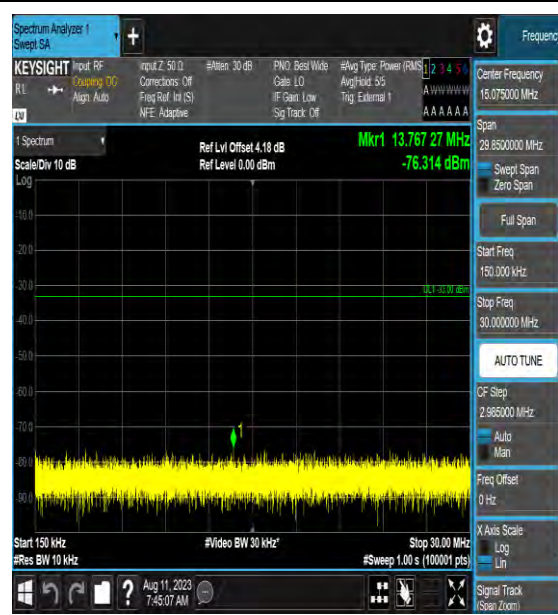

Band42_15MHz_64QAM_42590_1RB#0_0.15~3
0_0.15~30

Band42_15MHz_64QAM_42590_1RB#0_1000~3
000_1000~3000