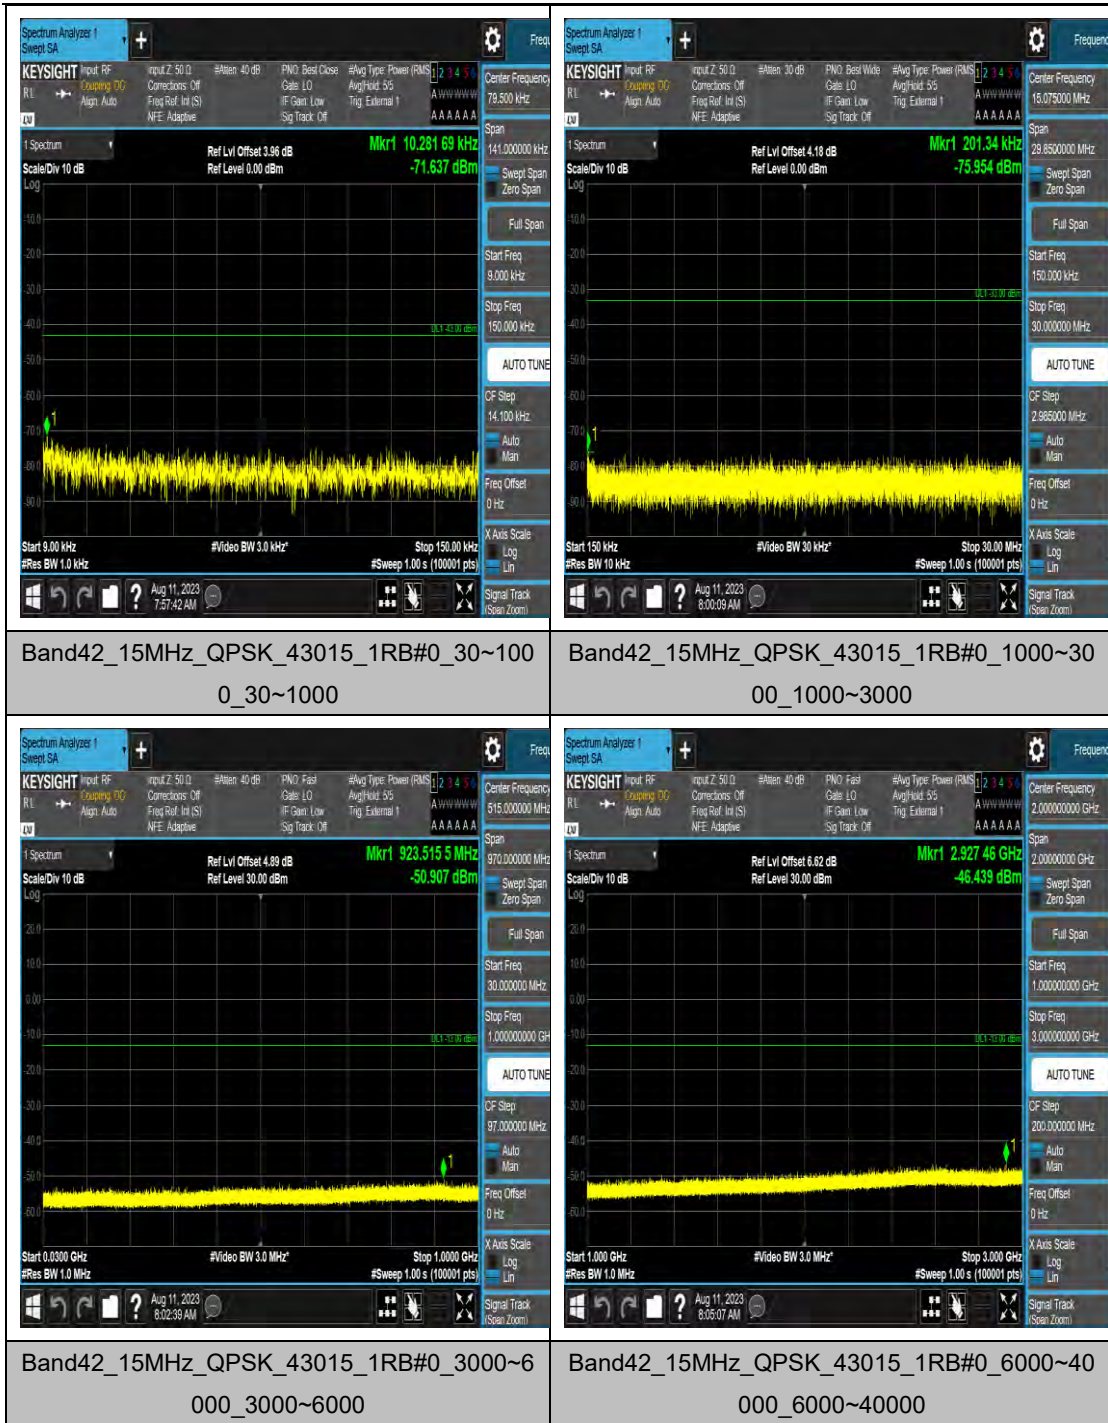

Band42_15MHz_QPSK_43015_1RB#0_0.009~0.15_0.009~0.15

Band42_15MHz_QPSK_43015_1RB#0_0.15~30_0.15~30