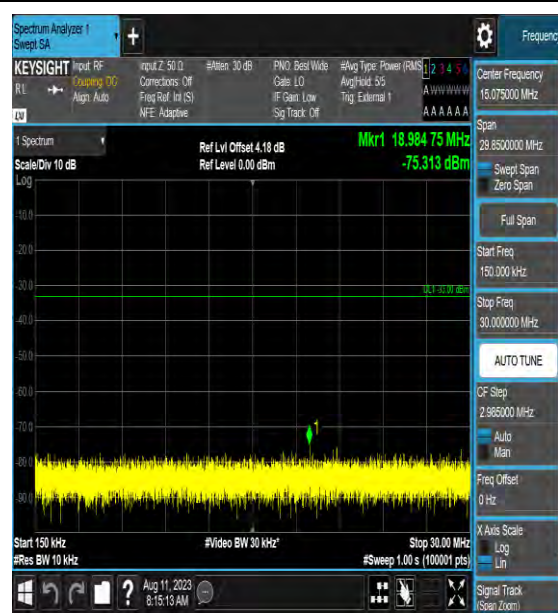

Band42_15MHz_QPSK_43015_1RB#0_0.009~0.15_0.009~0.15

Band42_15MHz_QPSK_43015_1RB#0_0.15~30_0.15~30

Band42_15MHz_16QAM_43015_1RB#0_0.009
~0.15_0.009~0.15

Band42_15MHz_16QAM_43015_1RB#0_0.15~3
0_0.15~30

Band42_15MHz_16QAM_43015_1RB#0_30~10
00_30~1000