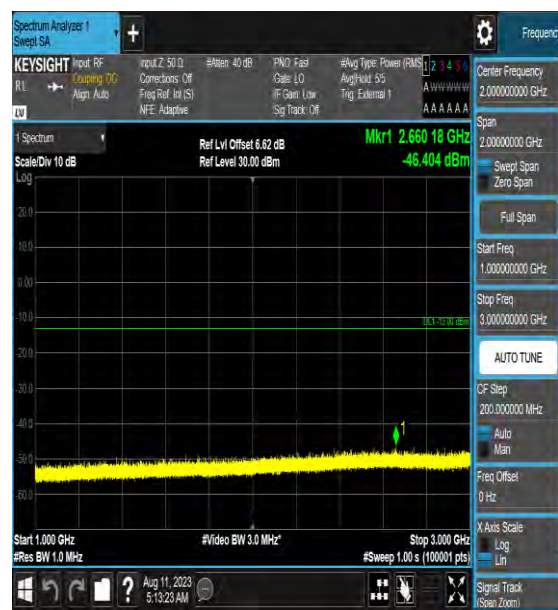

Band22_10MHz_64QAM_42590_1RB#0_0.009~0.15_0.009~0.15

Band22_10MHz_64QAM_42590_1RB#0_0.15~30_0.15~30

Band42_10MHz_64QAM_42590_1RB#0_30~1000_30~1000

Band42_10MHz_64QAM_42590_1RB#0_1000~3000_1000~3000

Band42_10MHz_64QAM_42590_1RB#0_3000~6000_3000~6000