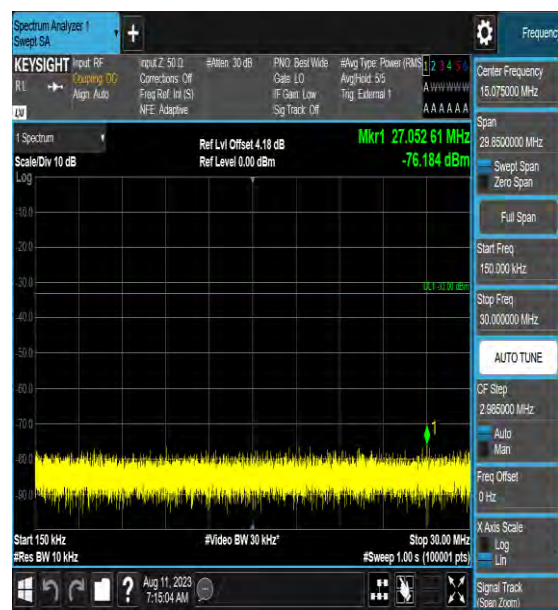

Band42_15MHz_QPSK_42590_1RB#0_0.15~30_0.15~30

Band42_15MHz_QPSK_42590_1RB#0_1000~3000_00_1000~3000