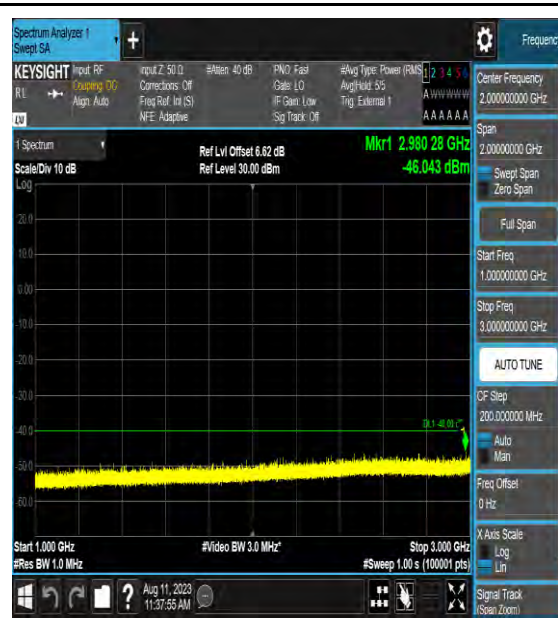

Band42_5MHz_16QAM_43115_1RB#0_1000~3000_00_1000~3000

Band22_5MHz_16QAM_43115_1RB#0_6000~40000_6000~40000