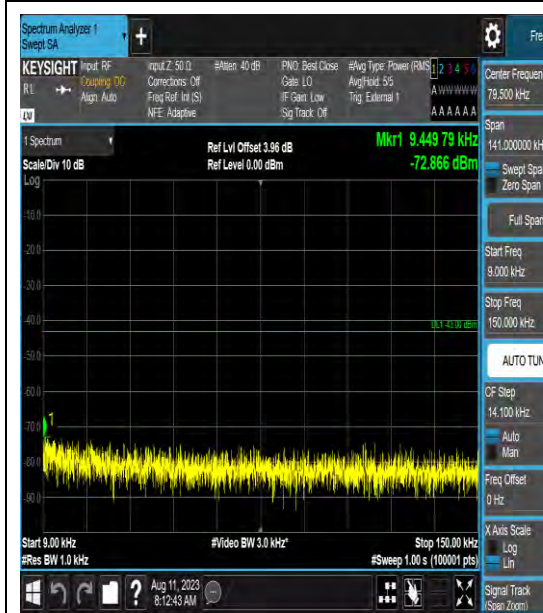

Band42_15MHz_QPSK_43015_1RB#0_0.009~0.15_0.009~0.15

Band42_15MHz_QPSK_43015_1RB#0_0.15~30_0.15~30

Band42_15MHz_16QAM_43015_1RB#0_0.009
~0.15_0.009~0.15

Band42_15MHz_16QAM_43015_1RB#0_0.15~3
0_0.15~30

Band42_15MHz_16QAM_43015_1RB#0_30~10
00_30~1000