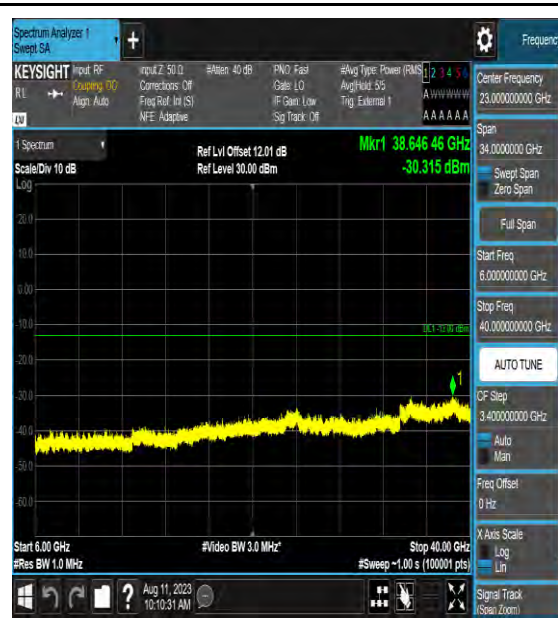

Band42_20MHz_64QAM_42590_1RB#0_6000~40000_6000~40000

Band42_20MHz_QPSK_42990_1RB#0_0.15~30_0.15~30