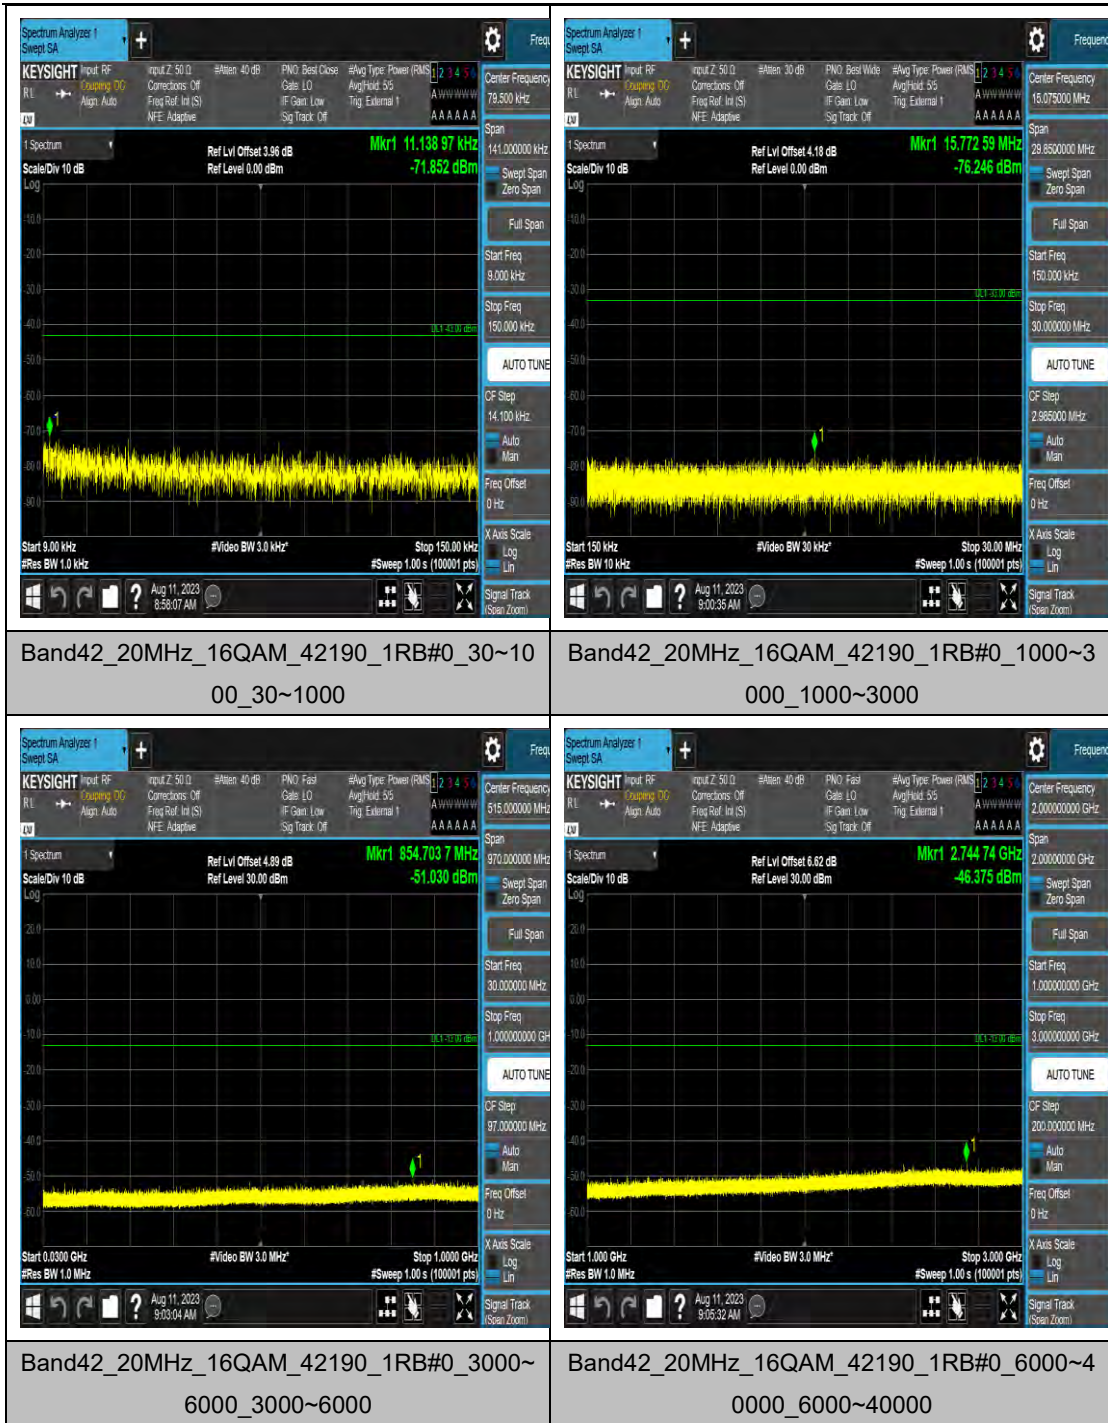

Band42_20MHz_16QAM_42190_1RB#0_0.009~0.15_0.009~0.15

Band42_20MHz_16QAM_42190_1RB#0_0.15~30_0.15~30