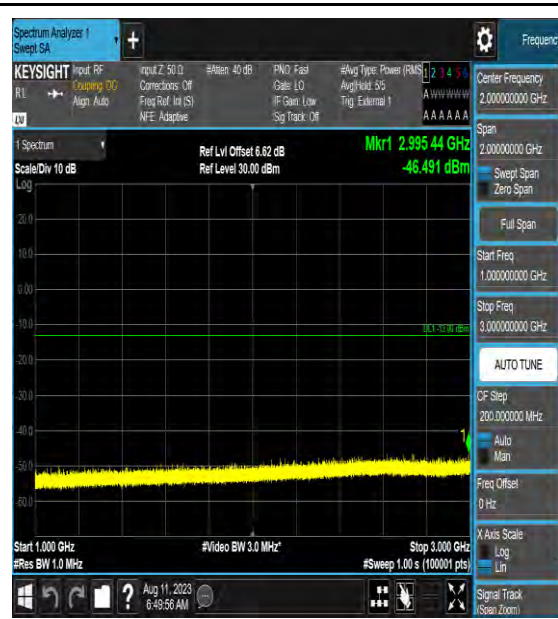

Band42_15MHz_16QAM_42165_1RB#0_1000~3
000_1000~3000

Band42_15MHz_16QAM_42165_1RB#0_6000~40000_6000~40000