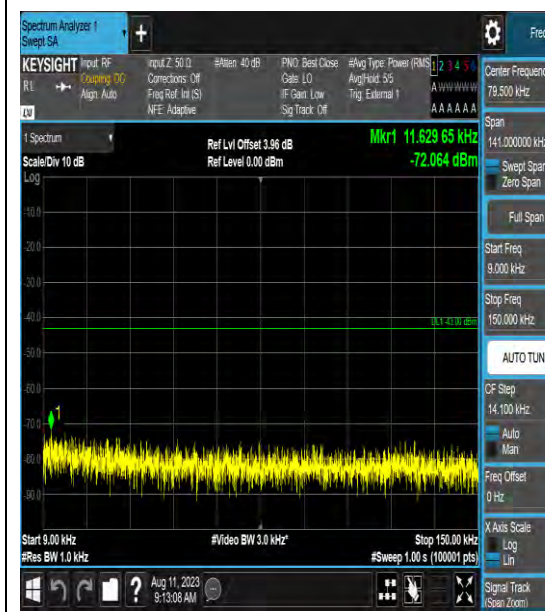

Band42_20MHz_64QAM_42190_1RB#0_0.009
~0.15_0.009~0.15

Band42_20MHz_64QAM_42190_1RB#0_30~10
00_30~1000