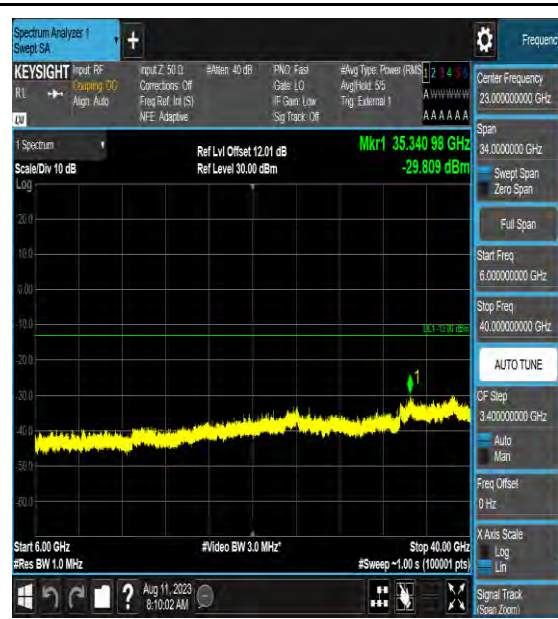

Band42_15MHz_QPSK_43015_1RB#0_0.009~0.15_0.009~0.15

Band42_15MHz_QPSK_43015_1RB#0_0.15~30_0.15~30

Band42_15MHz_16QAM_43015_1RB#0_0.009
~0.15_0.009~0.15

Band42_15MHz_16QAM_43015_1RB#0_0.15~3
0_0.15~30

Band42_15MHz_16QAM_43015_1RB#0_30~10
00_30~1000