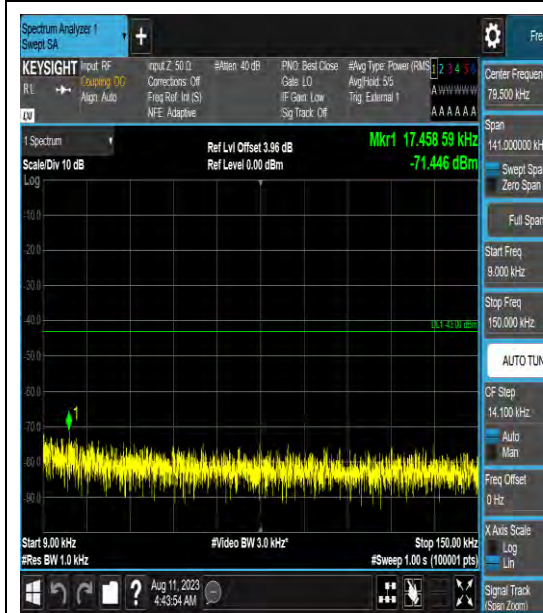

Band42_10MHz_16QAM_42590_1RB#0_0.009
~0.15_0.009~0.15

Band42_10MHz_16QAM_42590_1RB#0_30~10
00_30~1000