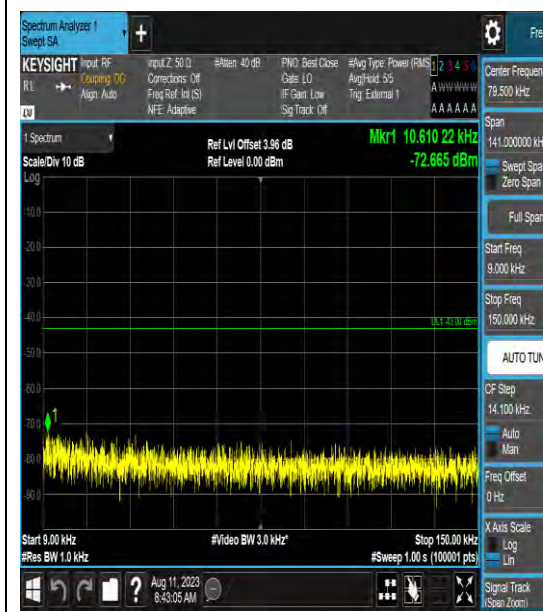

Band42_20MHz_QPSK_42190_1RB#0_0.009~0.15_0.009~0.15

Band42_20MHz_QPSK_42190_1RB#0_30~100_0_30~1000