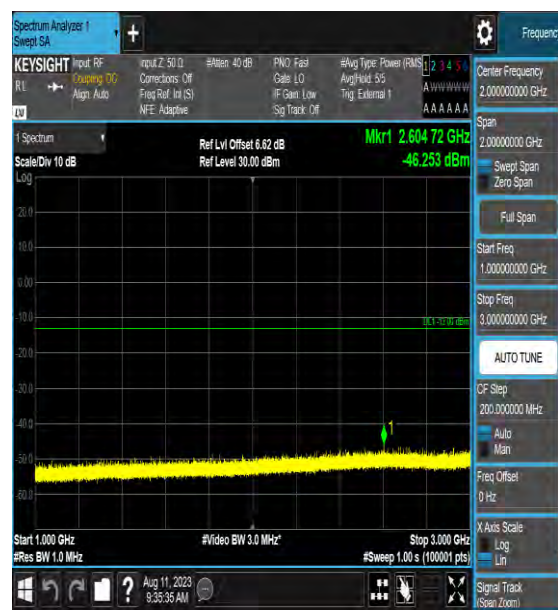

Band22_20MHz_QPSK_42590_1RB#0_0.009~0.15_0.009~0.15

Band22_20MHz_QPSK_42590_1RB#0_0.15~30_0.15~30

Band22_20MHz_QPSK_42590_1RB#0_30~100
0_30~1000

Band22_20MHz_QPSK_42590_1RB#0_1000~3000
00_1000~3000

Band22_20MHz_QPSK_42590_1RB#0_3000~6000
000_3000~6000