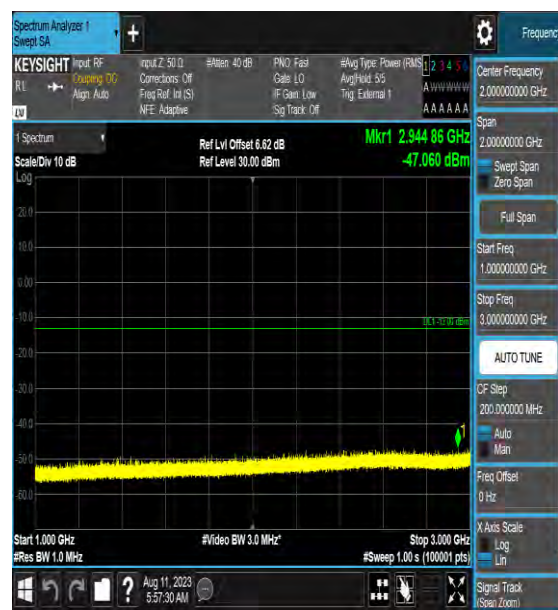

Band42_10MHz_16QAM_43040_1RB#0_1000~3000_1000~3000

Band42_10MHz_16QAM_43040_1RB#0_6000~40000_6000~40000