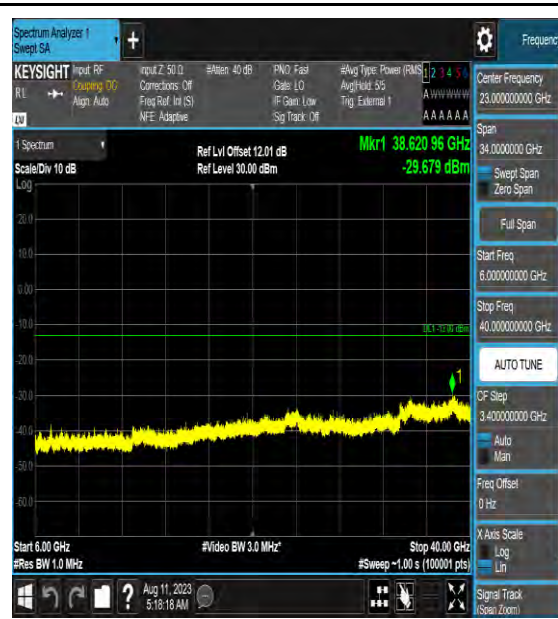

Band42_10MHz_64QAM_42590_1RB#0_6000~40000_6000~40000

Band42_10MHz_QPSK_43040_1RB#0_0.15~30_0.15~30