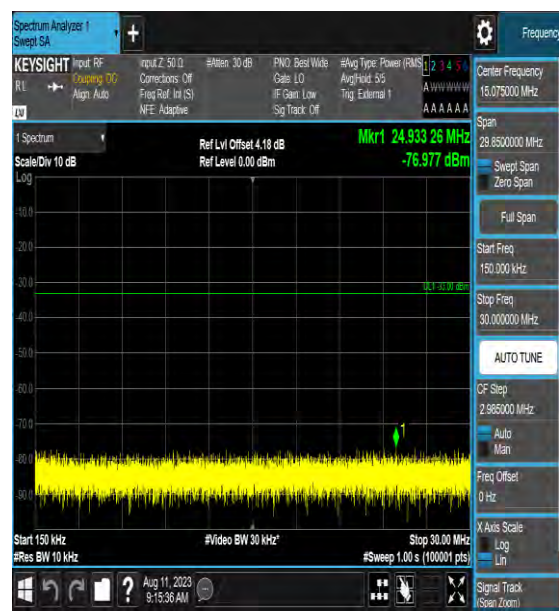

Band42_20MHz_64QAM_42190_1RB#0_0.15~3
0_0.15~30

Band42_20MHz_64QAM_42190_1RB#0_1000~3
000_1000~3000