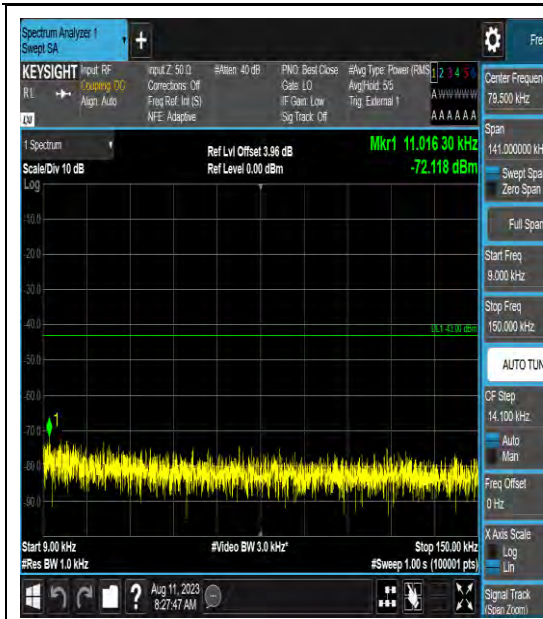

Band42_15MHz_64QAM_43015_1RB#0_0.009~0.15_0.009~0.15

Band42_15MHz_64QAM_43015_1RB#0_30~1000_30~1000