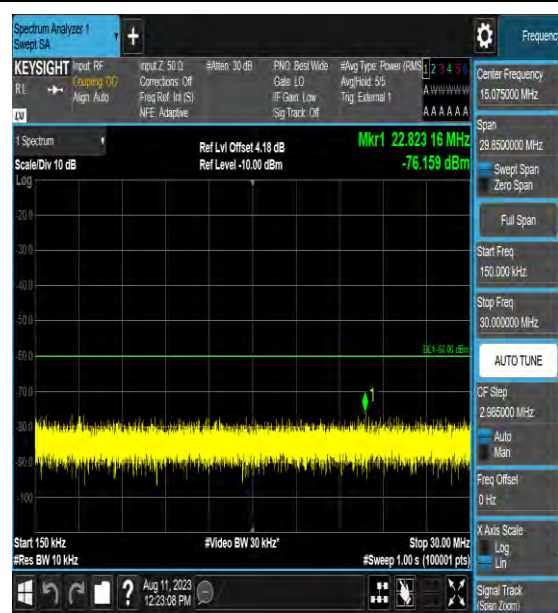

Band42_5MHz_QPSK_43340_1RB#0_0.15~30_0.15~30

Band42_5MHz_QPSK_43340_1RB#0_1000~3000_0_1000~3000