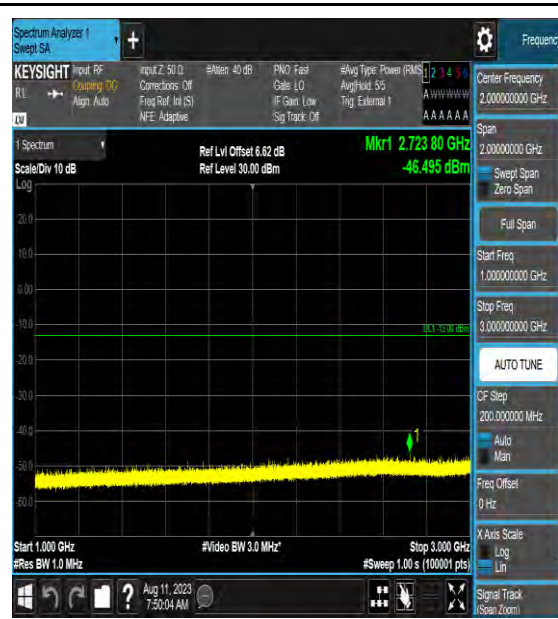

Band42_15MHz_64QAM_42590_1RB#0_0.15~3
0_0.15~30

Band42_15MHz_64QAM_42590_1RB#0_30~10
00_30~1000

Band42_15MHz_64QAM_42590_1RB#0_1000~3
000_1000~3000

Band42_15MHz_64QAM_42590_1RB#0_3000~6000_3000~6000

Band42_15MHz_64QAM_42590_1RB#0_6000~4000_6000~4000