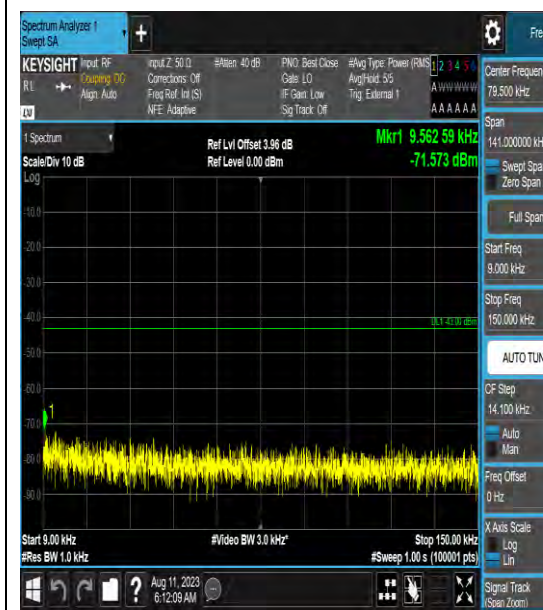

Band42_10MHz_64QAM_43040_1RB#0_0.009
~0.15_0.009~0.15

Band42_10MHz_64QAM_43040_1RB#0_30~10
00_30~1000