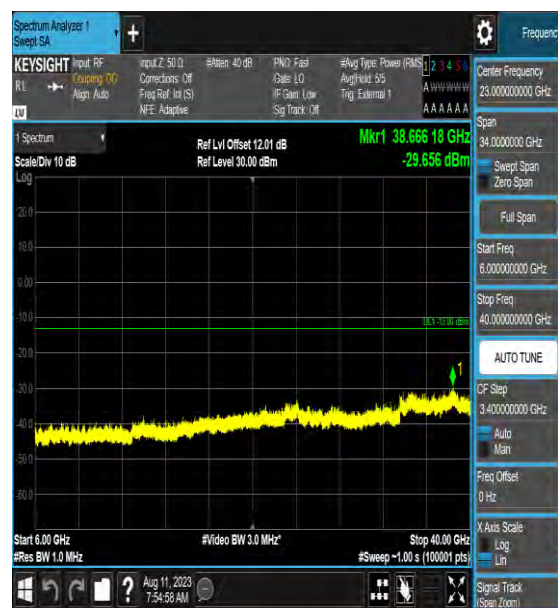

Band42_15MHz_64QAM_42590_1RB#0_6000~4000_6000~4000

Band42_15MHz_QPSK_43015_1RB#0_0.15~30_0.15~30