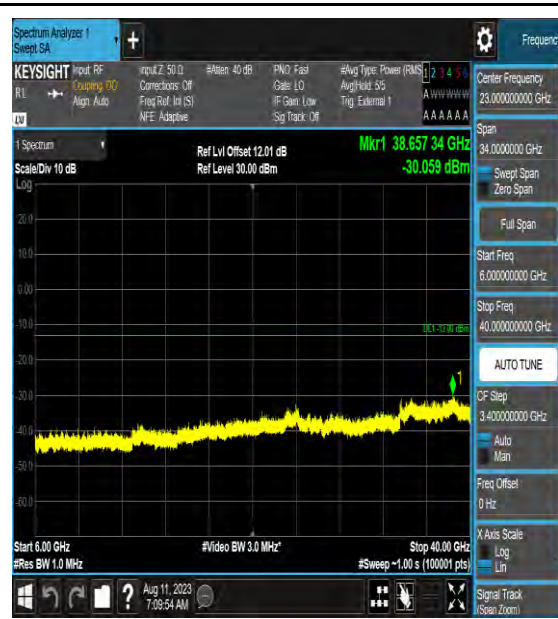

Band42_15MHz_QPSK_42590_1RB#0_0.15~30_0.15~30