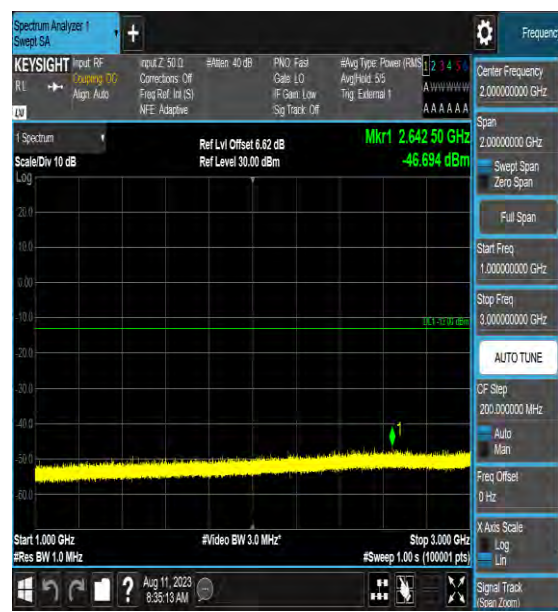

Band42_15MHz_64QAM_43015_1RB#0_0.15~30_0.15~30

Band42_15MHz_64QAM_43015_1RB#0_30~1000_30~1000

Band42_15MHz_64QAM_43015_1RB#0_1000~3000_1000~3000

Band42_15MHz_64QAM_43015_1RB#0_3000~6000_3000~6000

Band42_15MHz_64QAM_43015_1RB#0_6000~40000_6000~40000