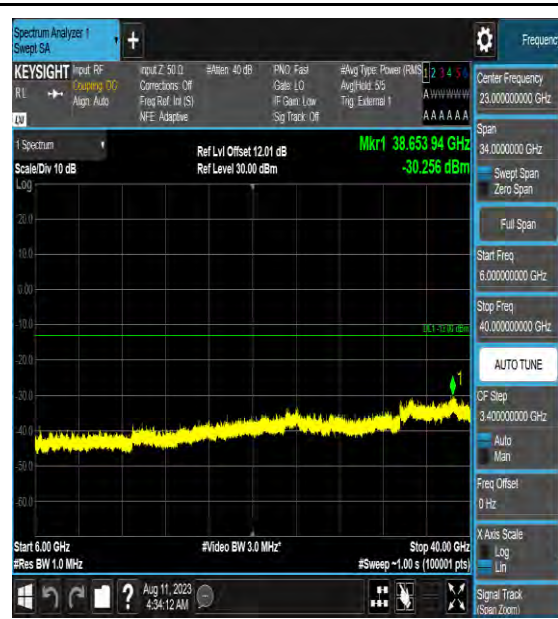

Band42_10MHz_QPSK_42590_1RB#0_30~100
0_30~1000

Band42_10MHz_QPSK_42590_1RB#0_1000~30
00_1000~3000

Band42_10MHz_QPSK_42590_1RB#0_3000~6
000_3000~6000

Band42_10MHz_QPSK_42590_1RB#0_6000~40
000_6000~40000

Band42_10MHz_16QAM_42590_1RB#0_0.009
~0.15_0.009~0.15

Band42_10MHz_16QAM_42590_1RB#0_0.15~3
0_0.15~30

Band42_10MHz_16QAM_42590_1RB#0_30~10
00_30~1000

Band42_10MHz_16QAM_42590_1RB#0_1000~3
000_1000~3000

Band22_10MHz_16QAM_42590_1RB#0_3000~6000_3000~6000

Band22_10MHz_16QAM_42590_1RB#0_6000~40000_6000~40000