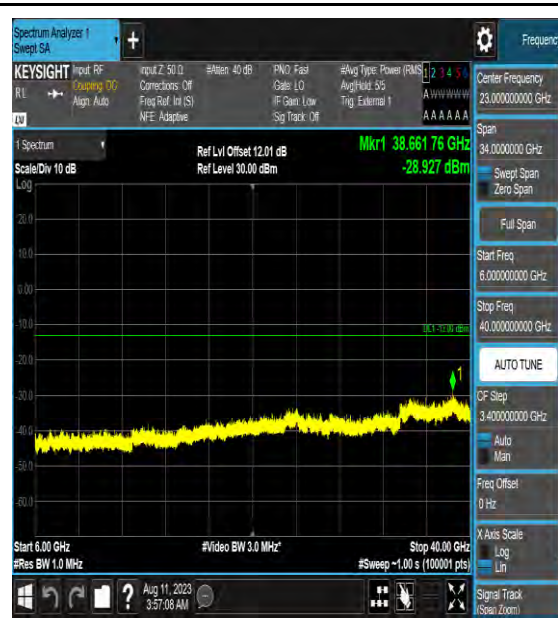

Band42_10MHz_QPSK_42140_1RB#0_6000~40000_6000~40000

Band42_10MHz_16QAM_42140_1RB#0_0.009~0.15_0.009~0.15

Band42_10MHz_16QAM_42140_1RB#0_0.15~30_0.15~30

Band42_10MHz_16QAM_42140_1RB#0_30~1000_00_30~1000

Band42_10MHz_16QAM_42140_1RB#0_1000~3000_000_1000~3000

Band42_10MHz_16QAM_42140_1RB#0_3000~6000_6000_3000~6000

Band42_10MHz_16QAM_42140_1RB#0_6000~40000_0000_6000~40000

Band42_10MHz_64QAM_42140_1RB#0_0.009
~0.15_0.009~0.15

Band42_10MHz_64QAM_42140_1RB#0_0.15~3
0_0.15~30