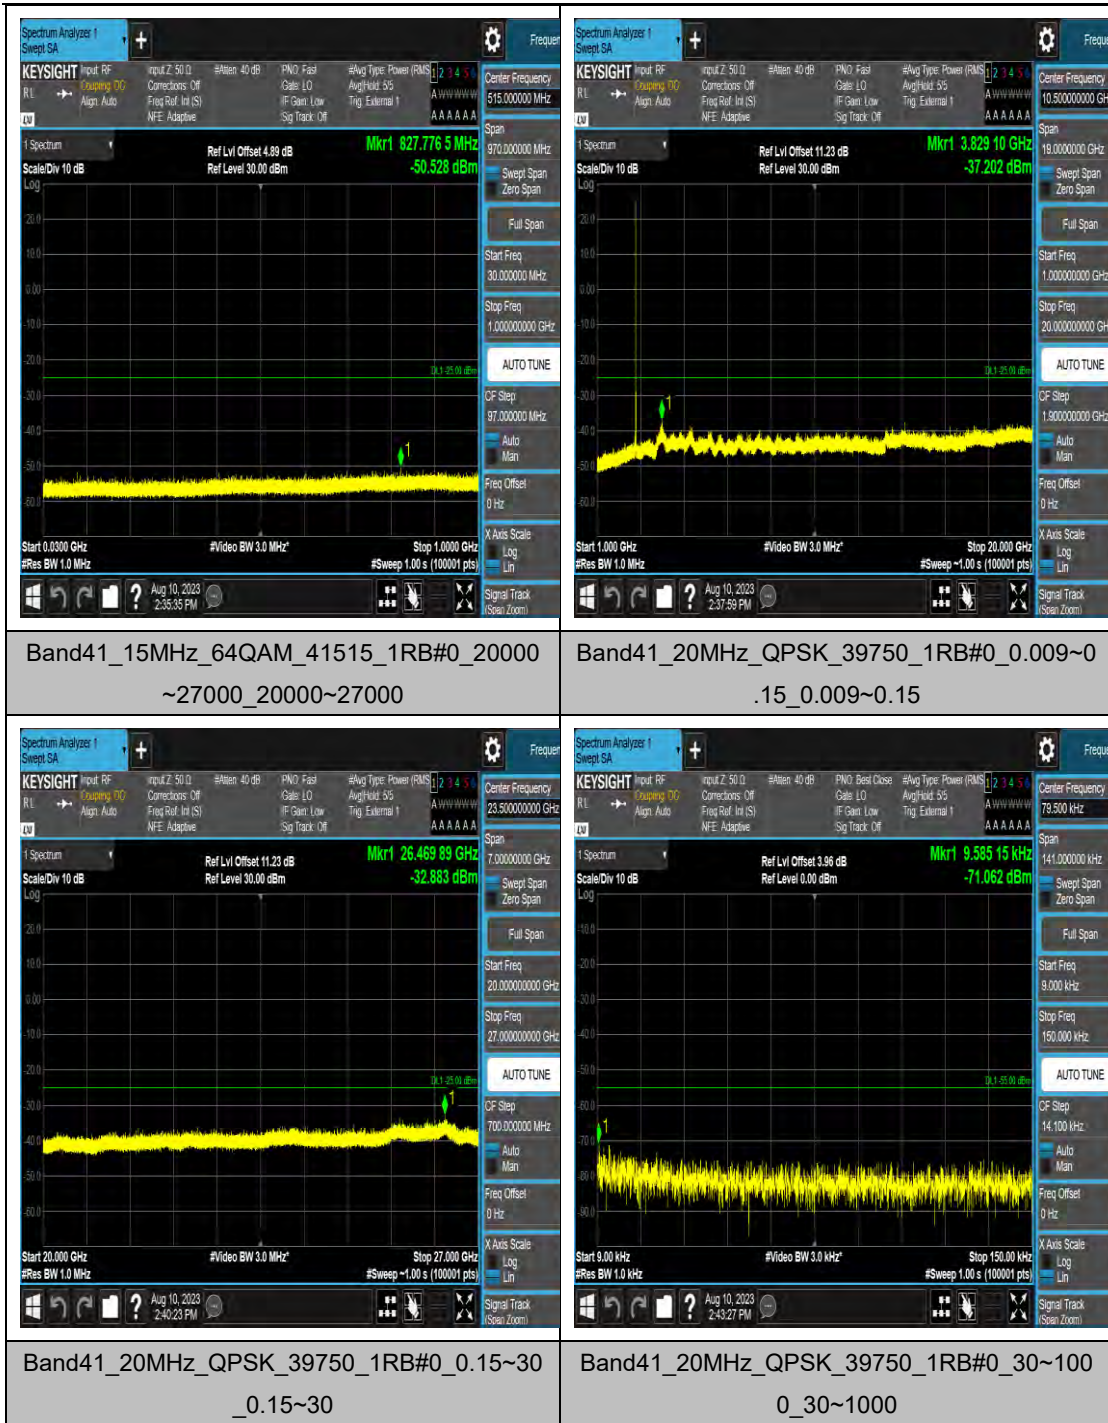

Band41_15MHz_16QAM_40620_1RB#0_0.009~0.15_0.009~0.15

Band41_15MHz_16QAM_40620_1RB#0_0.15~30_0.15~30

Band41_15MHz_16QAM_40620_1RB#0_30~1000_00_30~1000

Band41_15MHz_16QAM_40620_1RB#0_1000~20000_1000~20000

LTE Band 42(3450-3550) Test Graphs