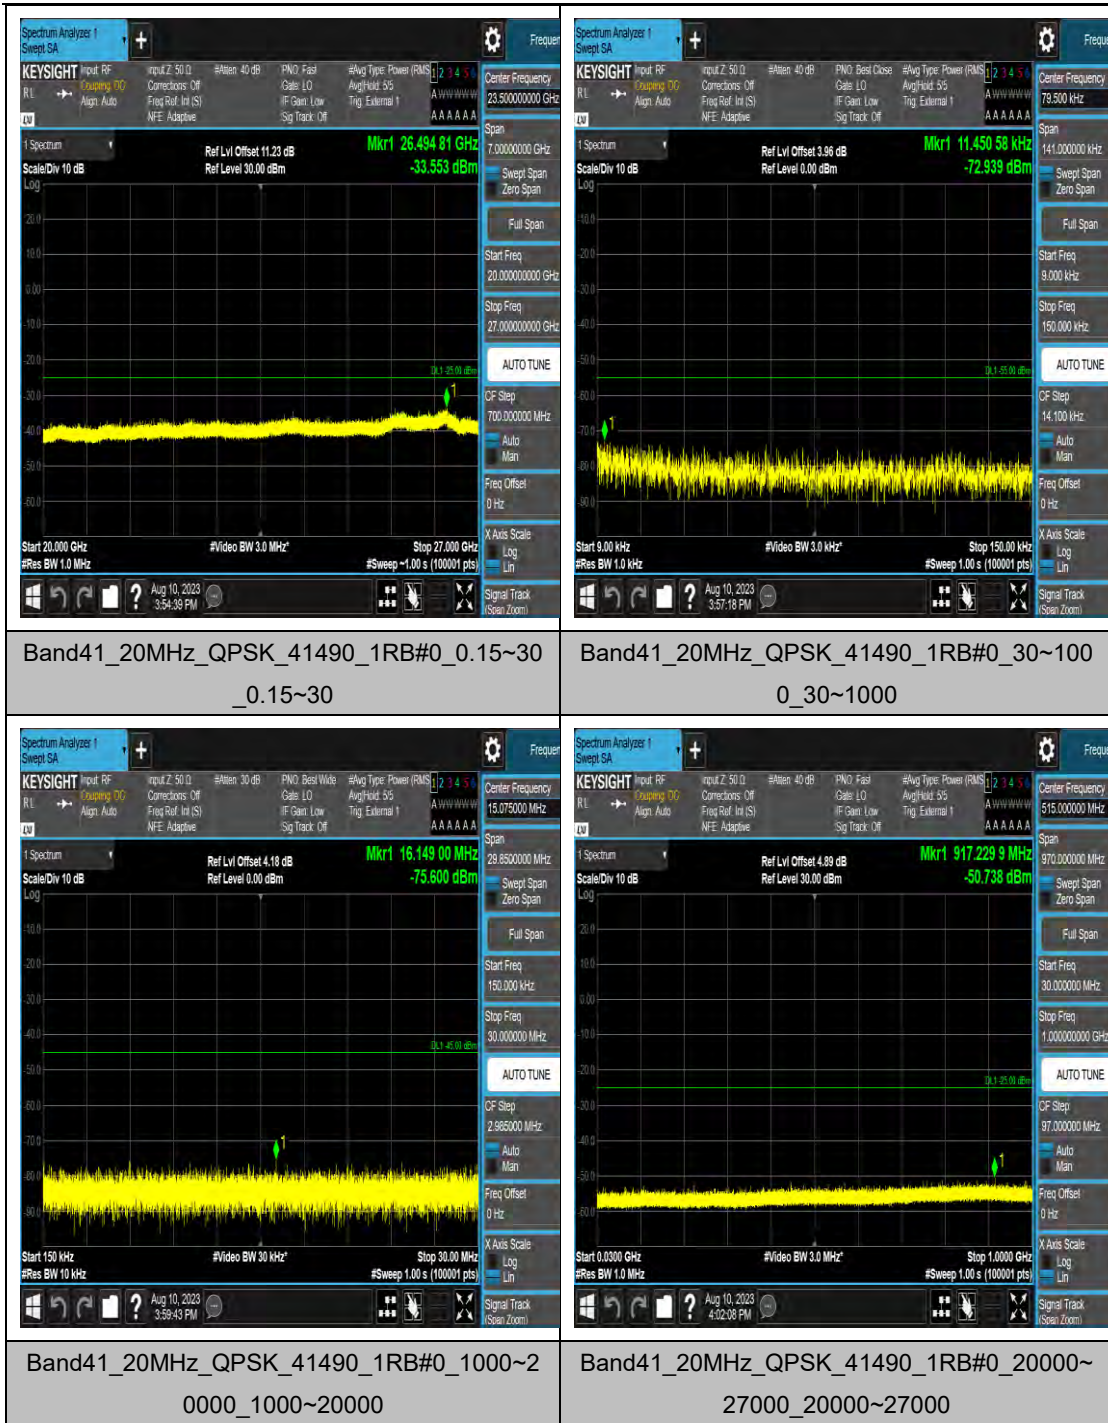

Band41_15MHz_16QAM_40620_1RB#0_0.009~0.15_0.009~0.15

Band41_15MHz_16QAM_40620_1RB#0_0.15~30_0.15~30

Band41_15MHz_16QAM_40620_1RB#0_30~1000_00_30~1000

Band41_15MHz_16QAM_40620_1RB#0_1000~20000_1000~20000

LTE Band 42(3450-3550) Test Graphs