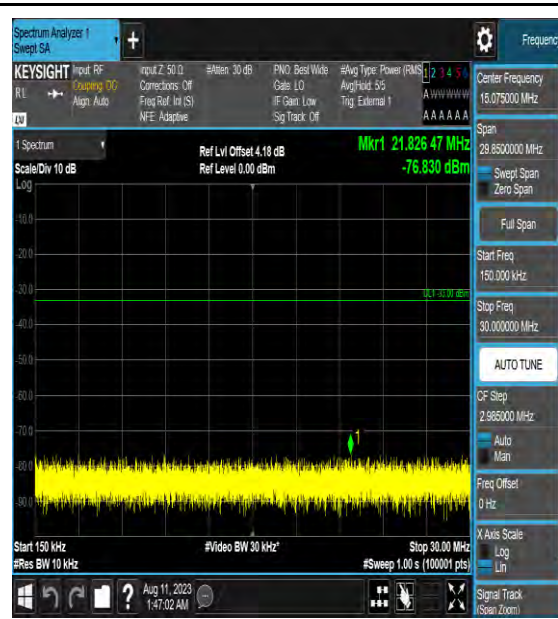

Band42_5MHz_16QAM_42115_1RB#0_6000~40000_6000~40000

Band42_5MHz_64QAM_42115_1RB#0_0.009~0.15_0.15_0.009~0.15

Band42_5MHz_64QAM_42115_1RB#0_0.15~30_0.15~30

Band42_5MHz_64QAM_42115_1RB#0_30~100
0_30~1000

Band42_5MHz_64QAM_42115_1RB#0_1000~30
00_1000~3000