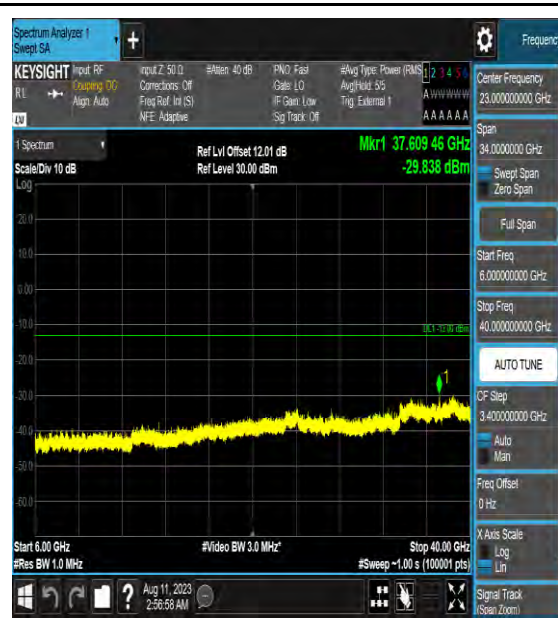

Band42_5MHz_QPSK_43065_1RB#0_6000~40000
00_6000~40000

Band42_5MHz_16QAM_43065_1RB#0_0.15~30_0.15~30