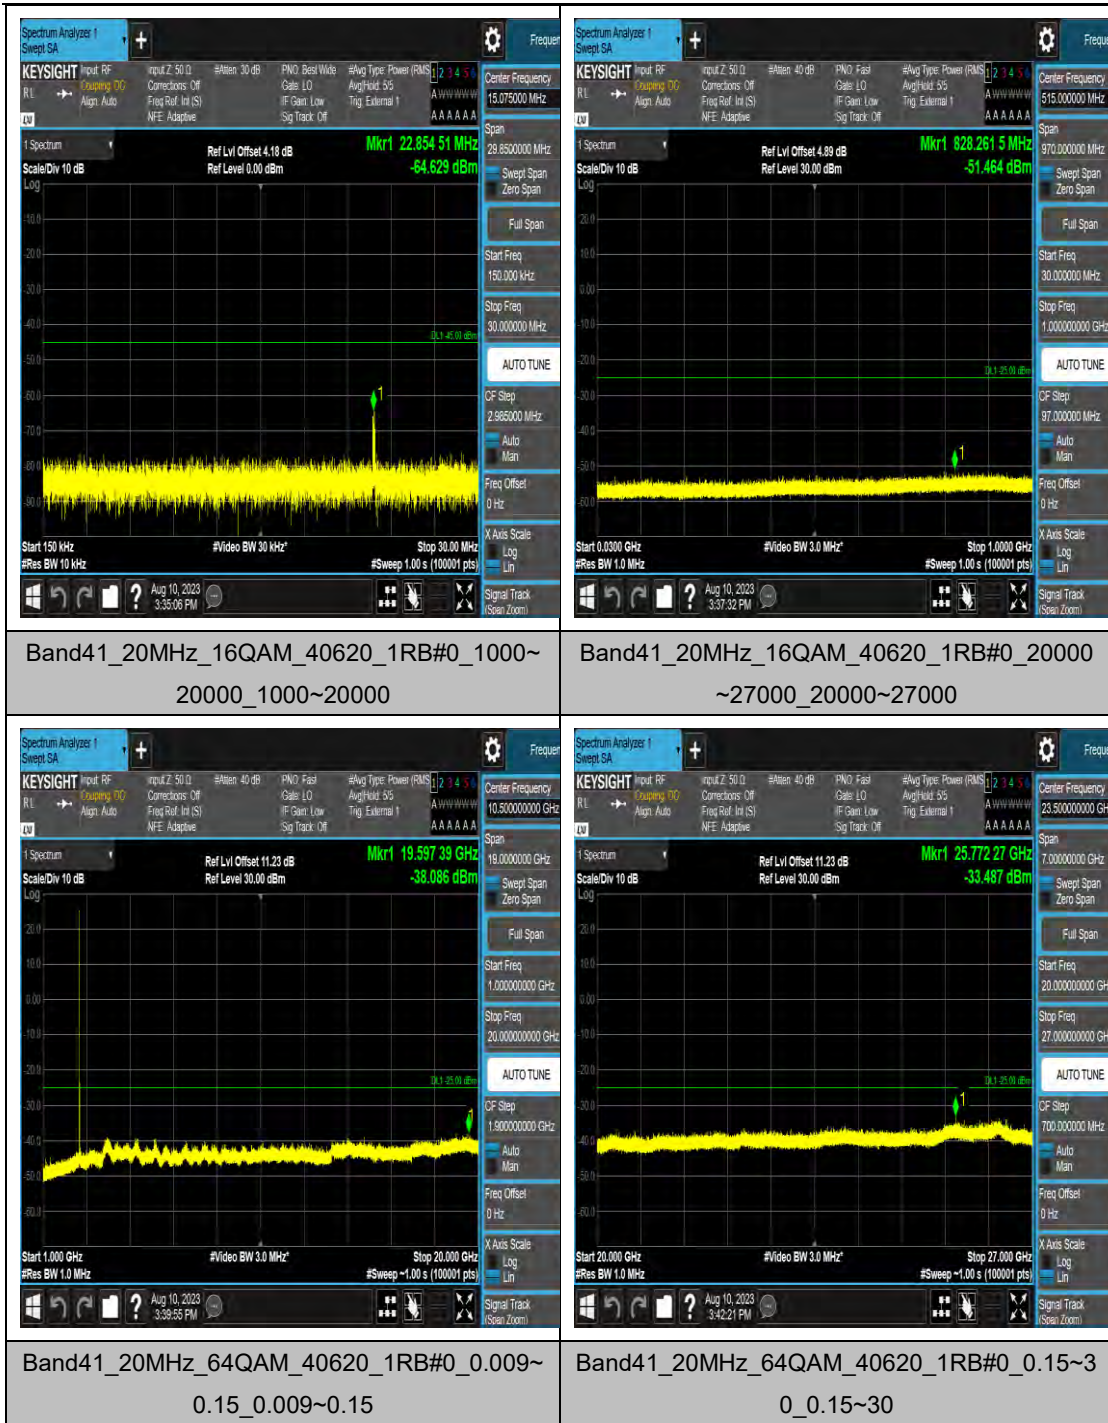

Band41_15MHz_16QAM_40620_1RB#0_0.009~0.15_0.009~0.15

Band41_15MHz_16QAM_40620_1RB#0_0.15~30_0.15~30

Band41_15MHz_16QAM_40620_1RB#0_30~1000_00_30~1000

Band41_15MHz_16QAM_40620_1RB#0_1000~20000_1000~20000

LTE Band 42(3450-3550) Test Graphs