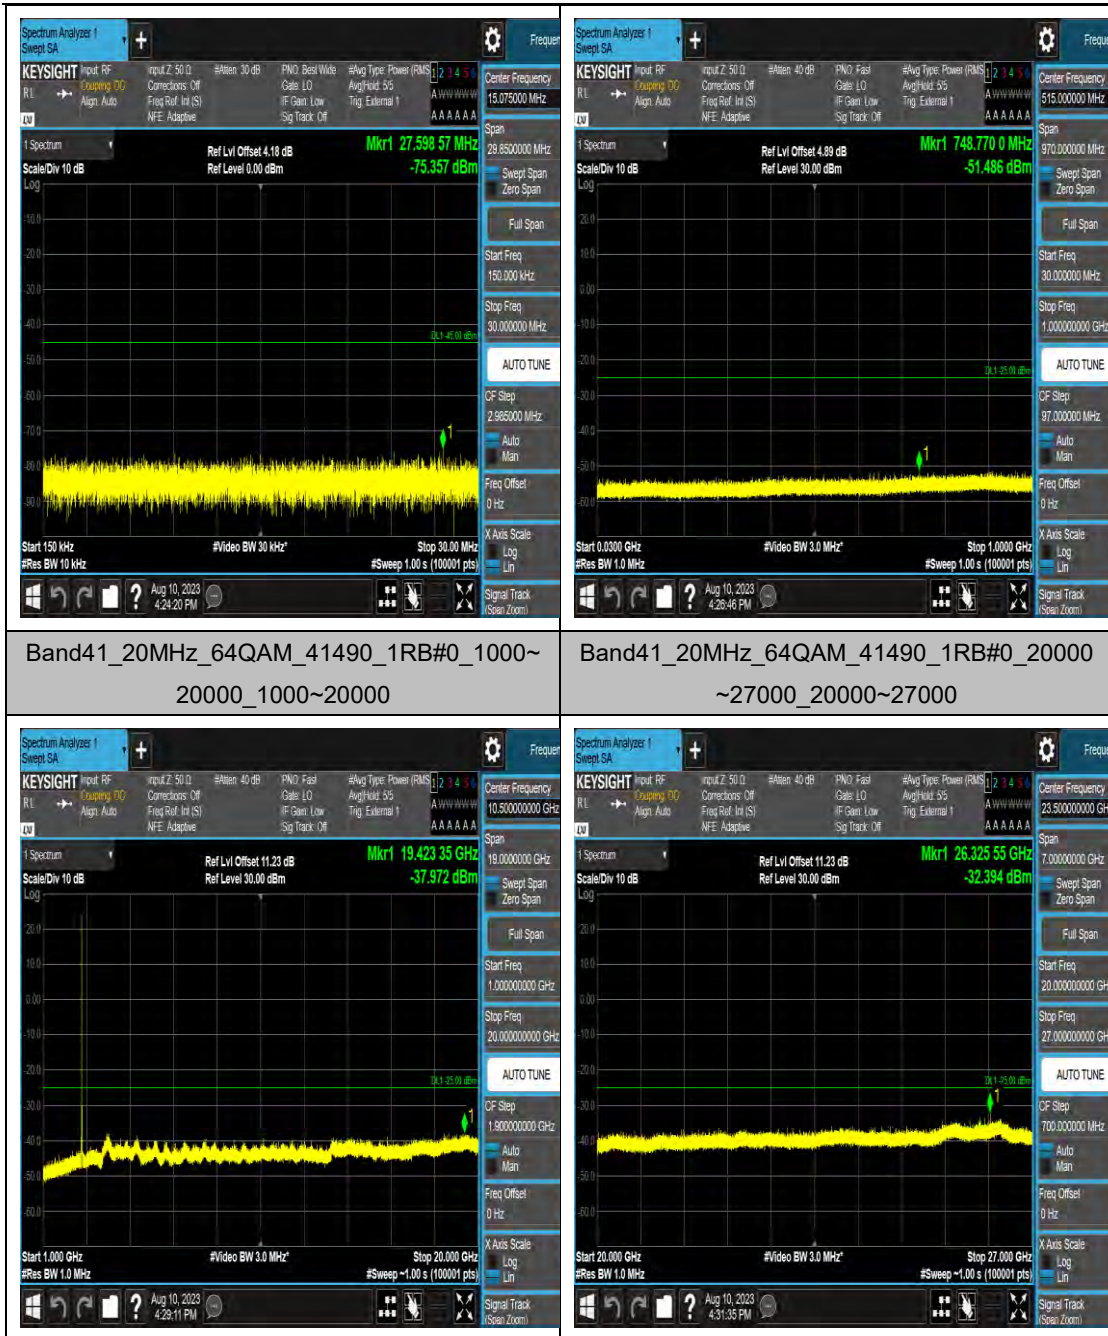

Band41_15MHz_16QAM_40620_1RB#0_0.009~0.15_0.009~0.15

Band41_15MHz_16QAM_40620_1RB#0_0.15~30_0.15~30

Band41_15MHz_16QAM_40620_1RB#0_30~1000_00_30~1000

Band41_15MHz_16QAM_40620_1RB#0_1000~20000_1000~20000

LTE Band 42(3450-3550) Test Graphs