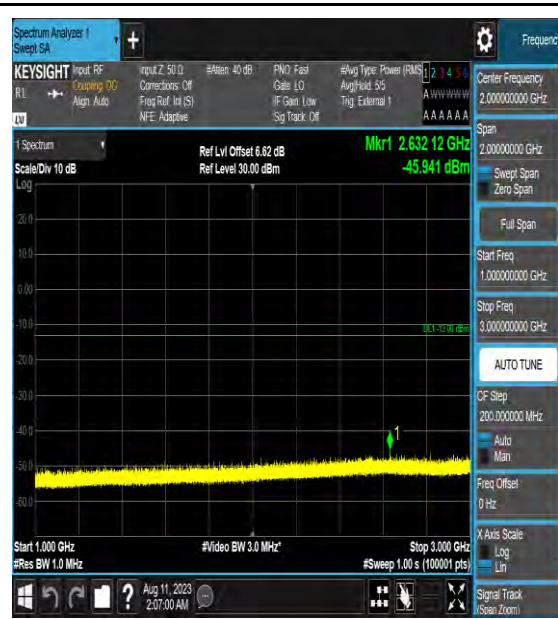

Band42_5MHz_QPSK_42590_1RB#0_1000~3000_0_1000~3000

Band42_5MHz_QPSK_42590_1RB#0_6000~40000_00_6000~40000