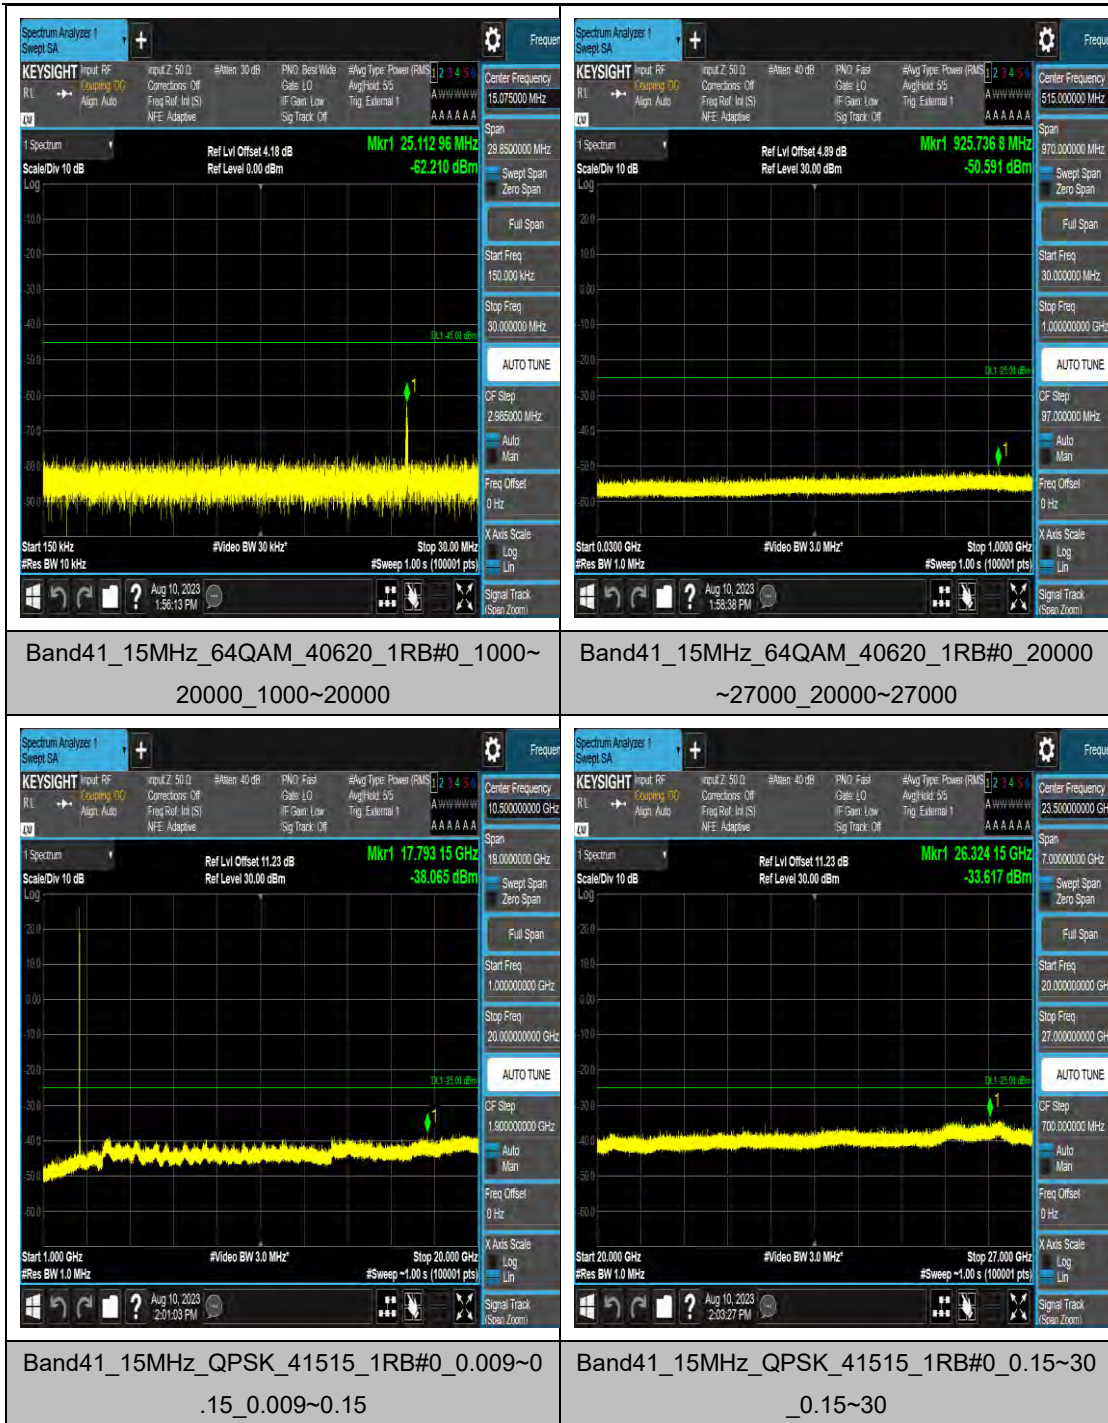

Band41_15MHz_16QAM_39725_1RB#0_1000~20000_1000~20000

Band41_15MHz_16QAM_39725_1RB#0_20000~27000_20000~27000

Band41_15MHz_64QAM_39725_1RB#0_0.009~0.15_0.009~0.15

Band41_15MHz_64QAM_39725_1RB#0_0.15~3_0_0.15~30

Band41_15MHz_16QAM_40620_1RB#0_0.009~0.15_0.009~0.15

Band41_15MHz_16QAM_40620_1RB#0_0.15~30_0.15~30

Band41_15MHz_16QAM_40620_1RB#0_30~1000_00_30~1000

Band41_15MHz_16QAM_40620_1RB#0_1000~20000_1000~20000

LTE Band 42(3450-3550) Test Graphs