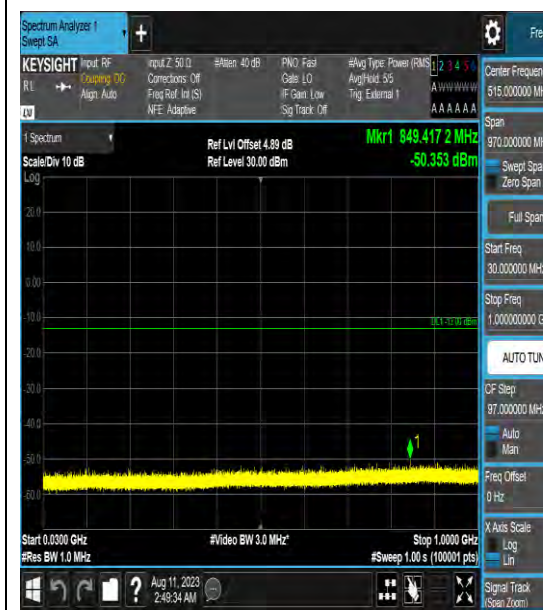

Band42_5MHz_64QAM_42590_1RB#0_6000~40000_000_6000~40000

Band42_5MHz_QPSK_43065_1RB#0_0.009~0.15_0.009~0.15

Band42_5MHz_QPSK_43065_1RB#0_0.15~30.0_0.15~30.0

Band42_5MHz_QPSK_43065_1RB#0_30~1000
_30~1000

Band42_5MHz_QPSK_43065_1RB#0_1000~3000
0_1000~3000