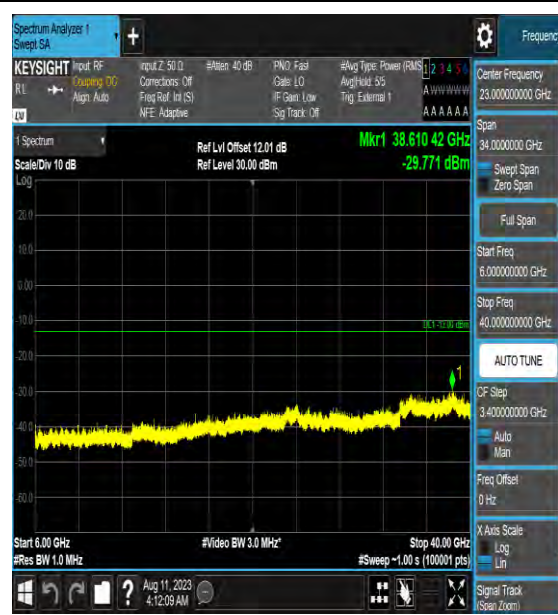

Band42_10MHz_16QAM_42140_1RB#0_3000~6000_6000_3000~6000

Band42_10MHz_16QAM_42140_1RB#0_6000~40000_0000_6000~40000

Band42_10MHz_64QAM_42140_1RB#0_0.009
~0.15_0.009~0.15

Band42_10MHz_64QAM_42140_1RB#0_0.15~3
0_0.15~30

Band42_10MHz_64QAM_42140_1RB#0_30~10
00_30~1000

Band42_10MHz_64QAM_42140_1RB#0_1000~3
000_1000~3000

Band42_10MHz_64QAM_42140_1RB#0_3000~6000_3000~6000

Band42_10MHz_64QAM_42140_1RB#0_6000~4000_6000~4000

Band42_10MHz_QPSK_42590_1RB#0_0.009~0.15_0.009~0.15

Band42_10MHz_QPSK_42590_1RB#0_0.15~30_0.15~30