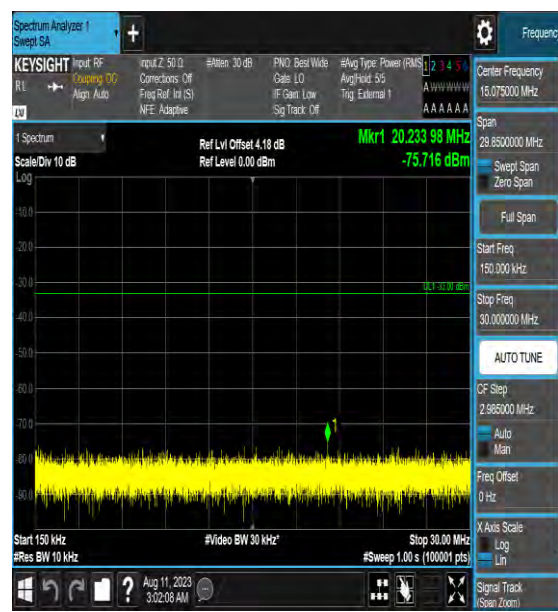

Band42_5MHz_16QAM_43065_1RB#0_0.15~30_0.15~30

Band42_5MHz_16QAM_43065_1RB#0_1000~3000_00_1000~3000