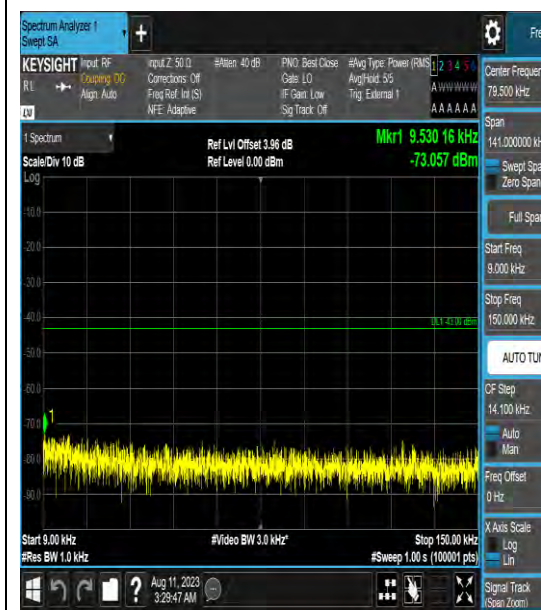

Band42_10MHz_QPSK_42140_1RB#0_0.009~0.15_0.009~0.15

Band42_10MHz_QPSK_42140_1RB#0_30~100_0_30~1000