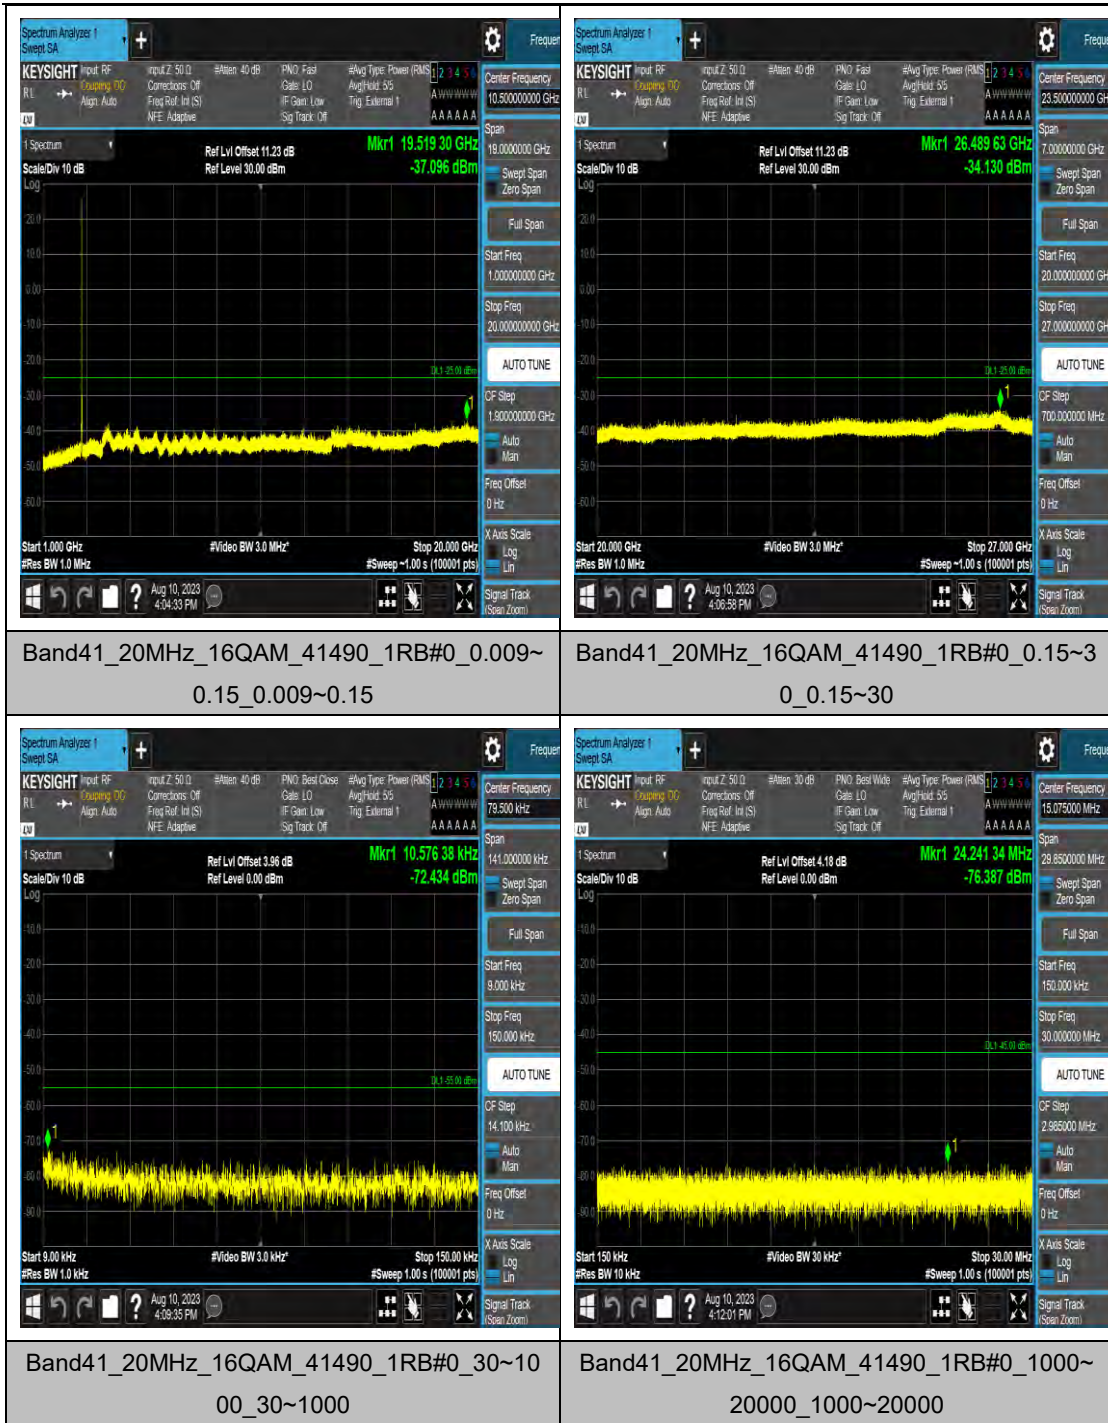

Band41_15MHz_16QAM_40620_1RB#0_0.009~0.15_0.009~0.15

Band41_15MHz_16QAM_40620_1RB#0_0.15~30_0.15~30

Band41_15MHz_16QAM_40620_1RB#0_30~1000_00_30~1000

Band41_15MHz_16QAM_40620_1RB#0_1000~20000_1000~20000

LTE Band 42(3450-3550) Test Graphs