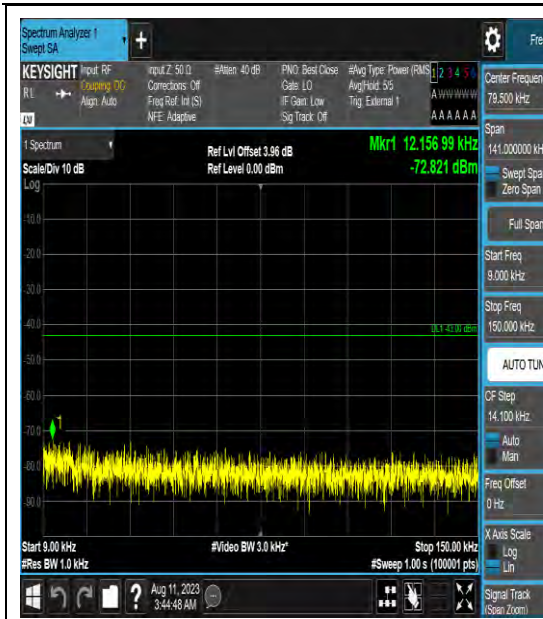

Band42_10MHz_16QAM_42140_1RB#0_0.009~0.15_0.009~0.15

Band42_10MHz_16QAM_42140_1RB#0_30~1000_00_30~1000