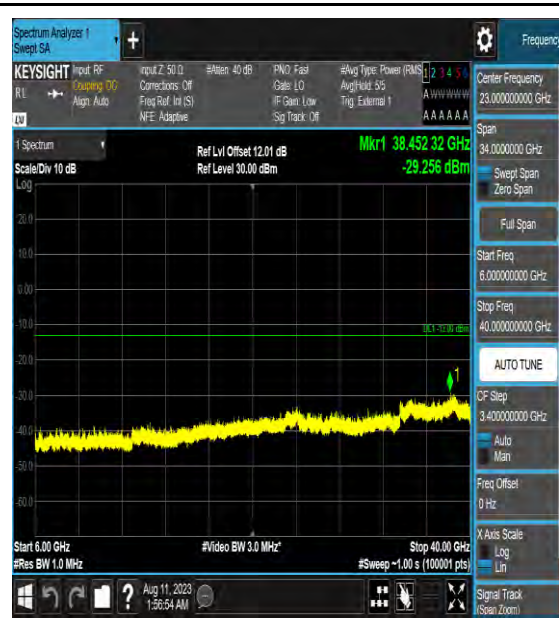

Band42_5MHz_64QAM_42115_1RB#0_6000~40
000_6000~40000

Band42_5MHz_QPSK_42590_1RB#0_0.15~30_0.15~30