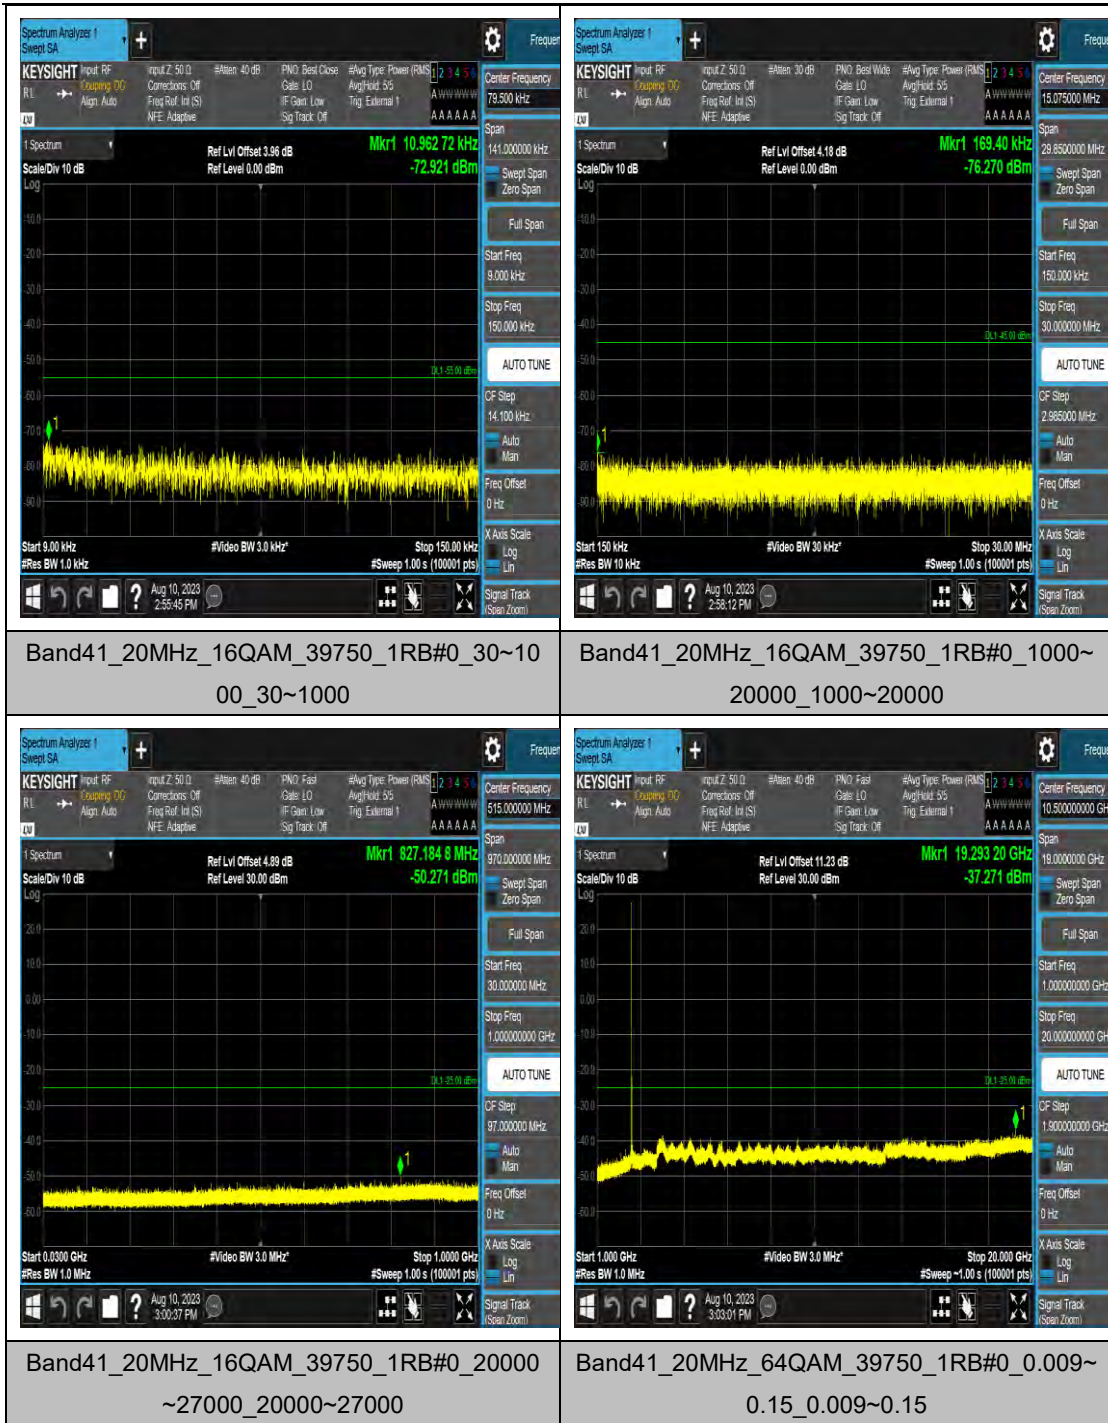

Band41_15MHz_16QAM_40620_1RB#0_0.009~0.15_0.009~0.15

Band41_15MHz_16QAM_40620_1RB#0_0.15~30_0.15~30

Band41_15MHz_16QAM_40620_1RB#0_30~1000_00_30~1000

Band41_15MHz_16QAM_40620_1RB#0_1000~20000_1000~20000

LTE Band 42(3450-3550) Test Graphs