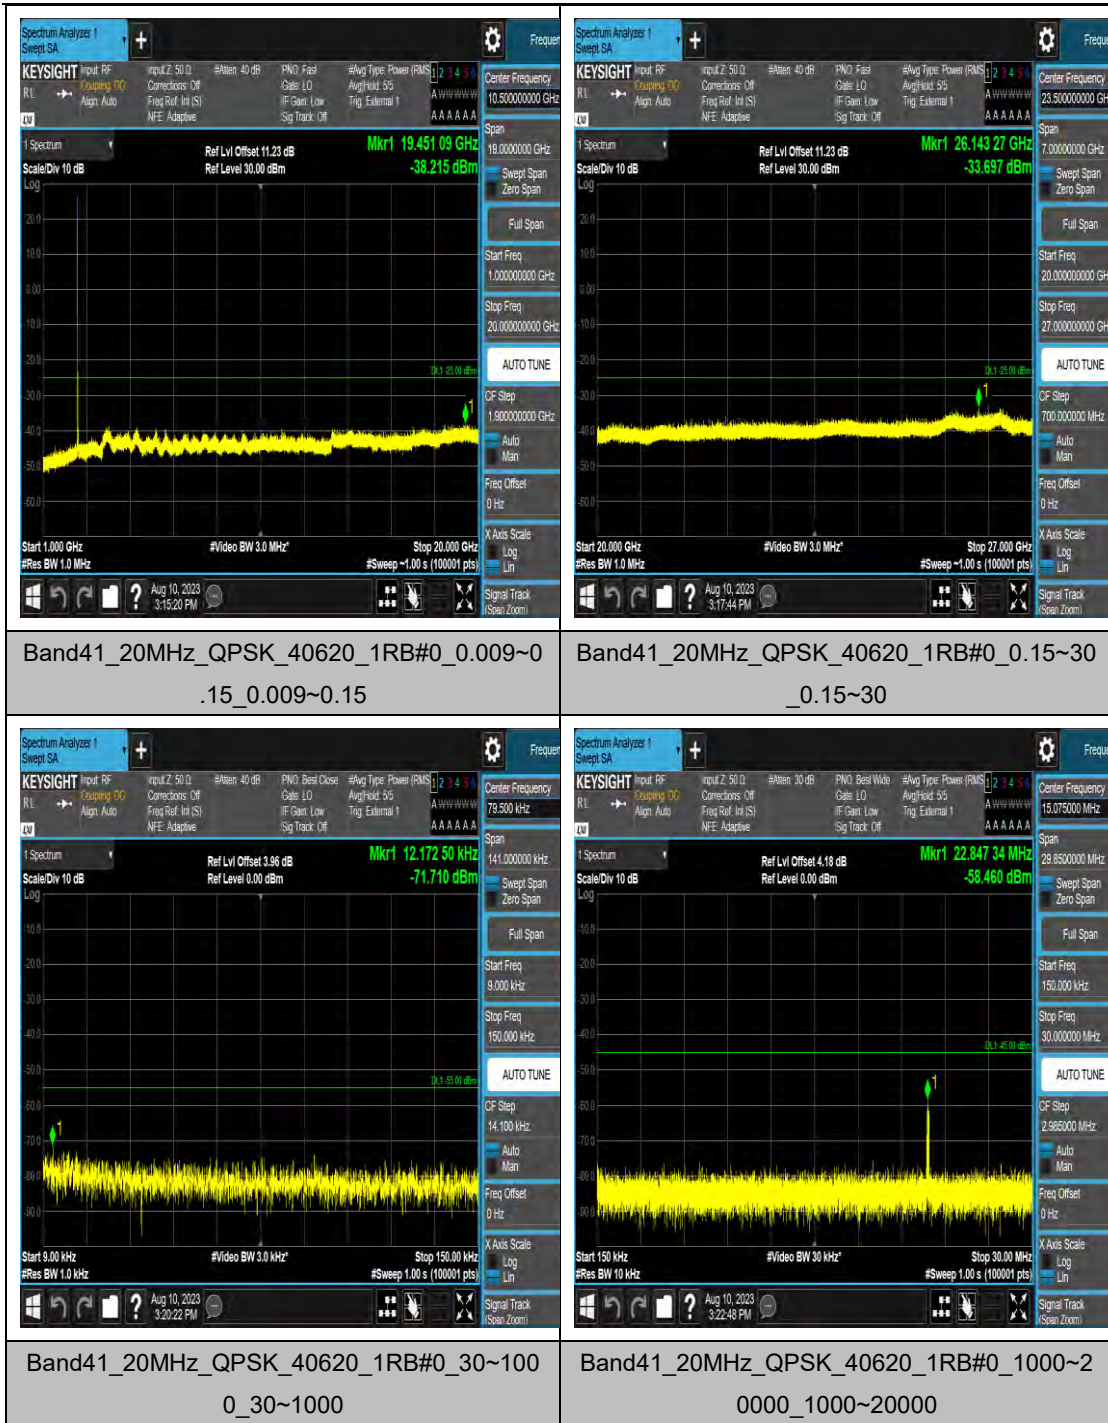

Band41_15MHz_16QAM_40620_1RB#0_0.009~0.15_0.009~0.15

Band41_15MHz_16QAM_40620_1RB#0_0.15~30_0.15~30

Band41_15MHz_16QAM_40620_1RB#0_30~1000_00_30~1000

Band41_15MHz_16QAM_40620_1RB#0_1000~20000_1000~20000

LTE Band 42(3450-3550) Test Graphs