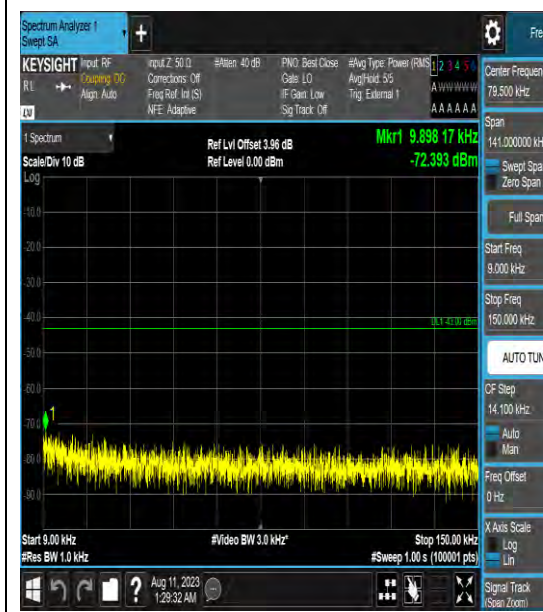

Band42_5MHz_16QAM_42115_1RB#0_0.009~0.15_0.009~0.15

Band42_5MHz_16QAM_42115_1RB#0_30~100_0_30~1000