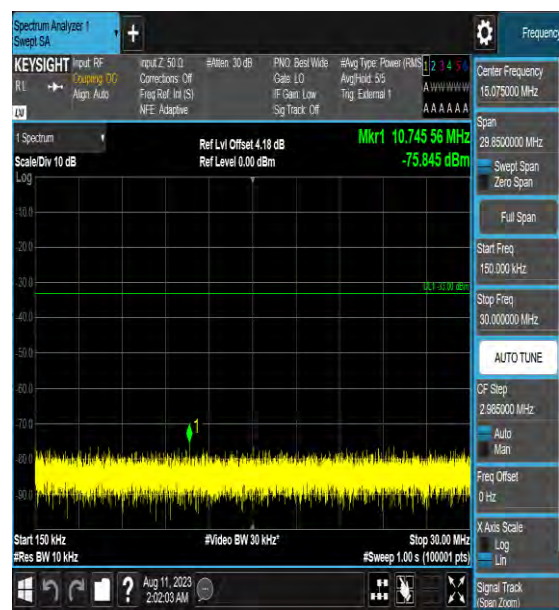

Band42_5MHz_64QAM_42115_1RB#0_3000~6
000_3000~6000

Band42_5MHz_64QAM_42115_1RB#0_6000~40
000_6000~40000

Band42_5MHz_QPSK_42590_1RB#0_0.009~0.15_0.009~0.15

Band42_5MHz_QPSK_42590_1RB#0_0.15~30_0.15~30

Band42_5MHz_QPSK_42590_1RB#0_30~1000_30~1000