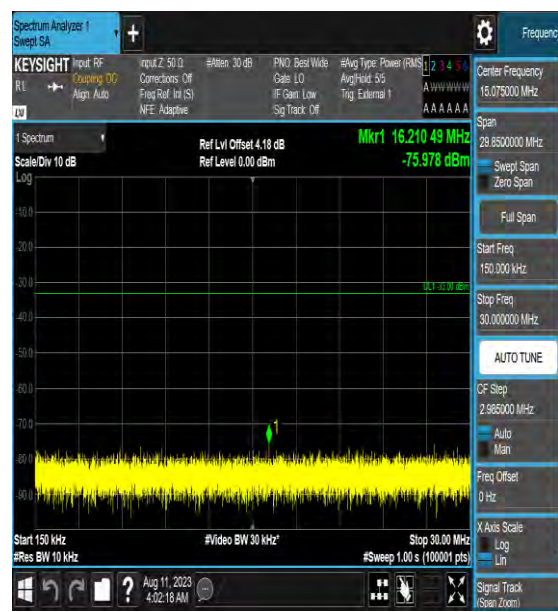

Band42_10MHz_64QAM_42140_1RB#0_0.15~3
0_0.15~30

Band42_10MHz_64QAM_42140_1RB#0_1000~3
000_1000~3000