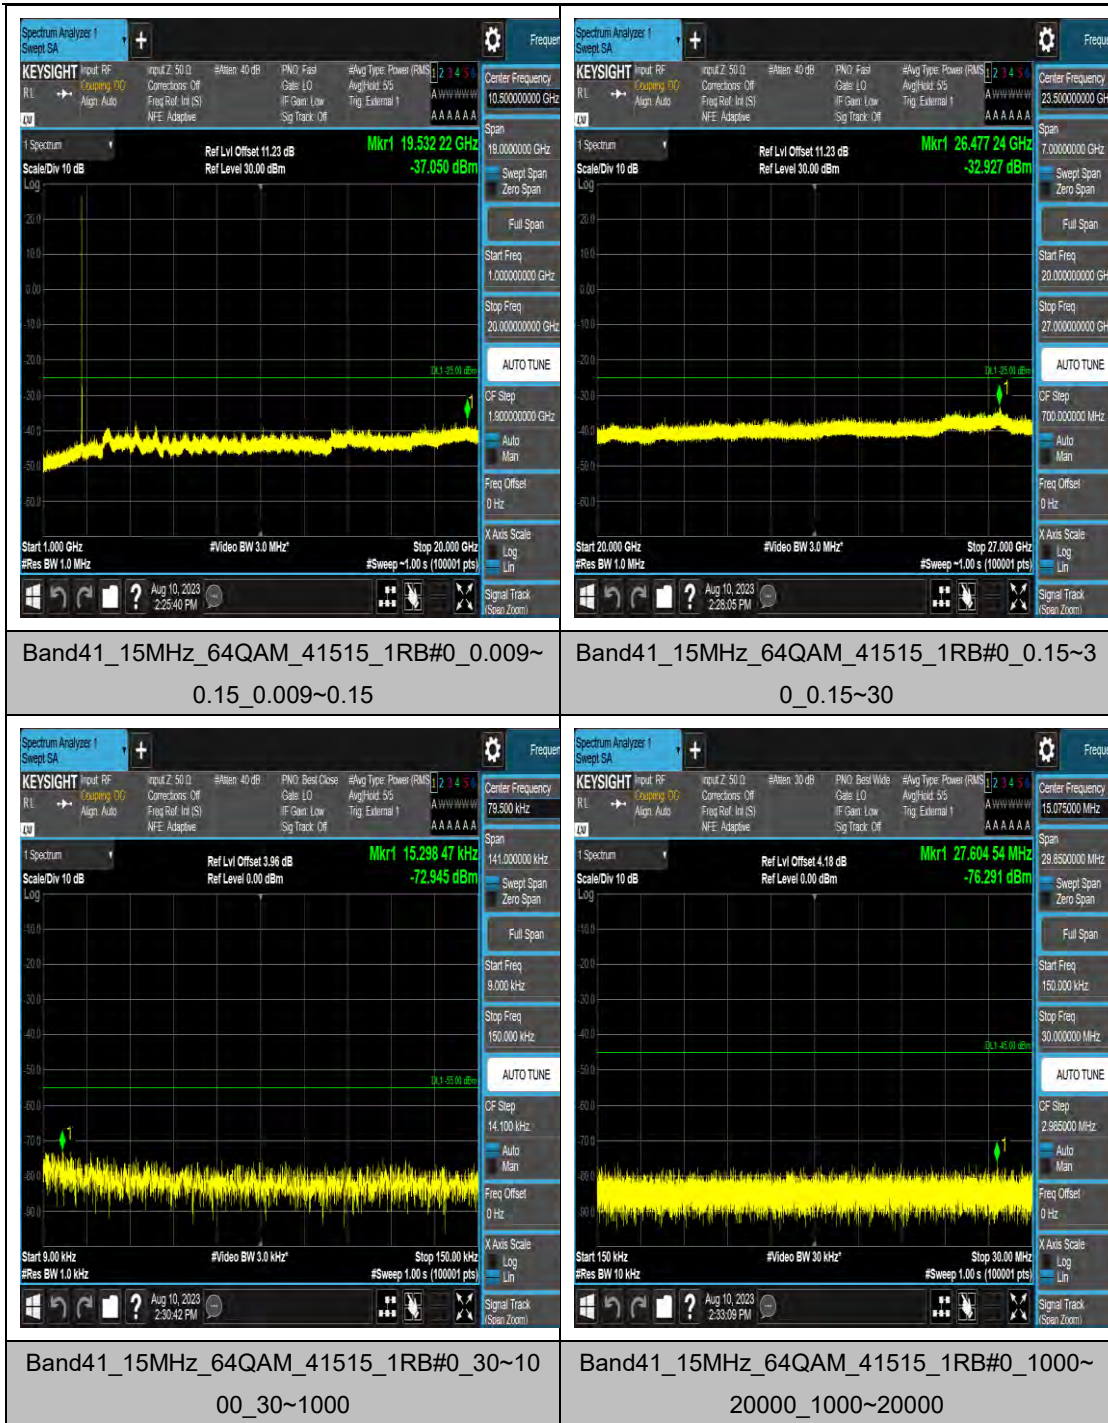

Band41_15MHz_16QAM_40620_1RB#0_0.009~0.15_0.009~0.15

Band41_15MHz_16QAM_40620_1RB#0_0.15~30_0.15~30

Band41_15MHz_16QAM_40620_1RB#0_30~1000_00_30~1000

Band41_15MHz_16QAM_40620_1RB#0_1000~20000_1000~20000

LTE Band 42(3450-3550) Test Graphs