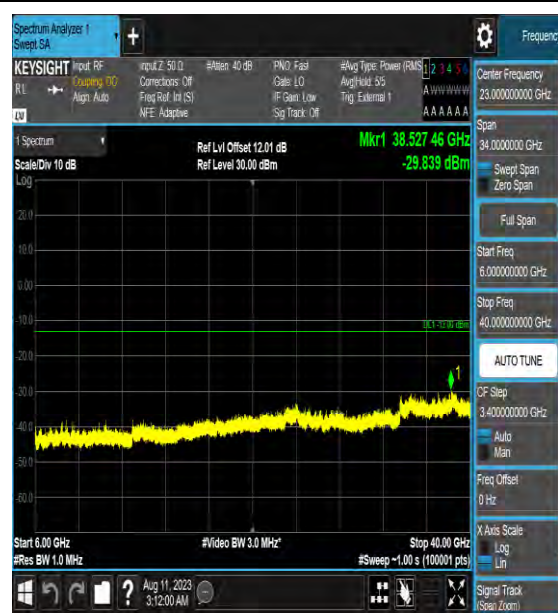

Band42_5MHz_16QAM_43065_1RB#0_30~100_0_30~1000

Band42_5MHz_16QAM_43065_1RB#0_1000~3000_00_1000~3000

Band22_5MHz_16QAM_43065_1RB#0_3000~6000_3000~6000

Band22_5MHz_16QAM_43065_1RB#0_6000~40000_6000~40000

Band22_5MHz_64QAM_43065_1RB#0_0.009~0.15_0.15_0.009~0.15