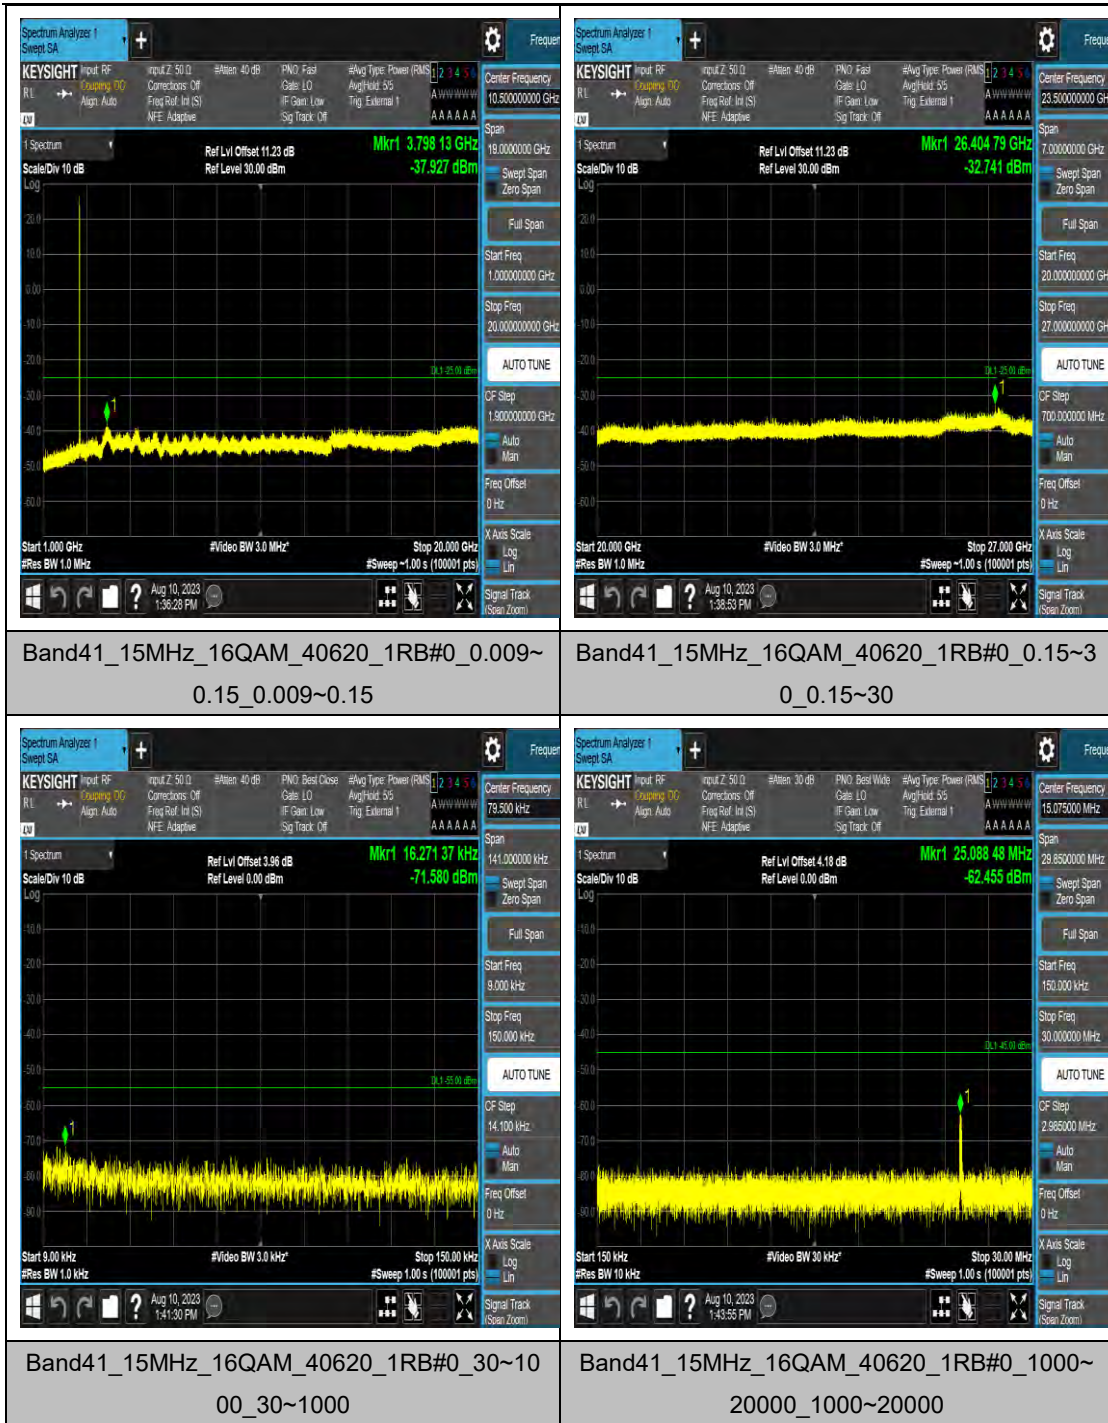

Band41_15MHz_16QAM_39725_1RB#0_1000~20000_1000~20000

Band41_15MHz_16QAM_39725_1RB#0_20000~27000_20000~27000

Band41_15MHz_64QAM_39725_1RB#0_0.009~0.15_0.009~0.15

Band41_15MHz_64QAM_39725_1RB#0_0.15~3_0_0.15~30

Band41_15MHz_16QAM_40620_1RB#0_0.009~0.15_0.009~0.15

Band41_15MHz_16QAM_40620_1RB#0_0.15~30_0.15~30

Band41_15MHz_16QAM_40620_1RB#0_30~1000_00_30~1000

Band41_15MHz_16QAM_40620_1RB#0_1000~20000_1000~20000

LTE Band 42(3450-3550) Test Graphs