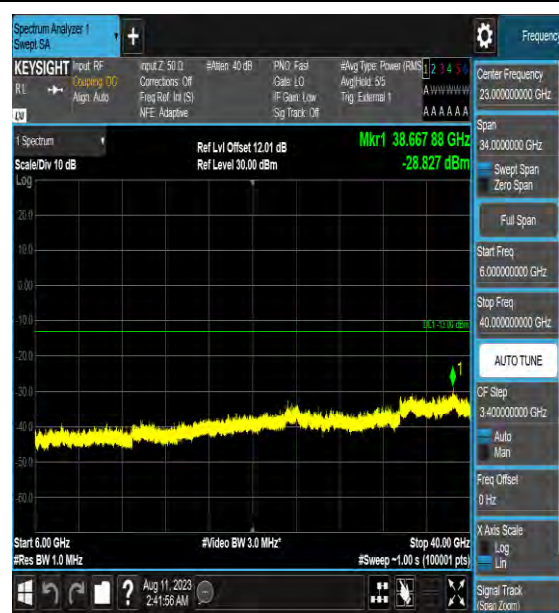

Band42_5MHz_64QAM_42590_1RB#0_6000~40000_000_6000~40000

Band42_5MHz_QPSK_43065_1RB#0_0.15~30.0_0.15~30.0