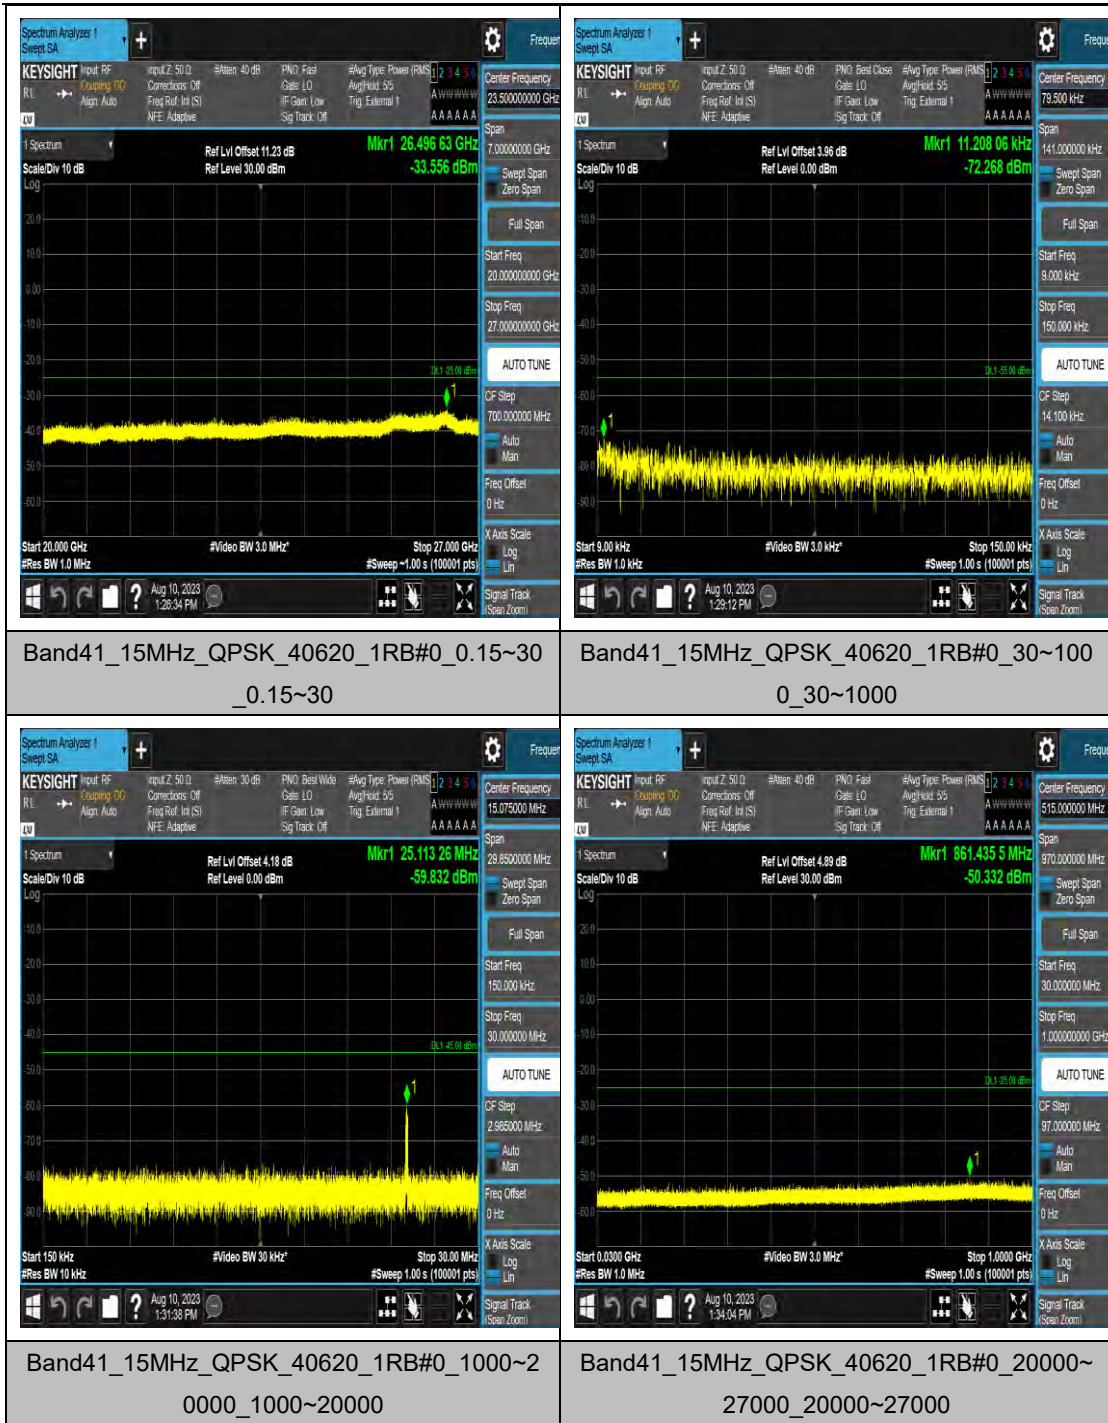

Band41_15MHz_16QAM_39725_1RB#0_1000~20000_1000~20000

Band41_15MHz_16QAM_39725_1RB#0_20000~27000_20000~27000

Band41_15MHz_64QAM_39725_1RB#0_0.009~0.15_0.009~0.15

Band41_15MHz_64QAM_39725_1RB#0_0.15~3_0_0.15~30

Band41_15MHz_16QAM_40620_1RB#0_0.009~0.15_0.009~0.15

Band41_15MHz_16QAM_40620_1RB#0_0.15~30_0.15~30

Band41_15MHz_16QAM_40620_1RB#0_30~1000_00_30~1000

Band41_15MHz_16QAM_40620_1RB#0_1000~20000_1000~20000

LTE Band 42(3450-3550) Test Graphs