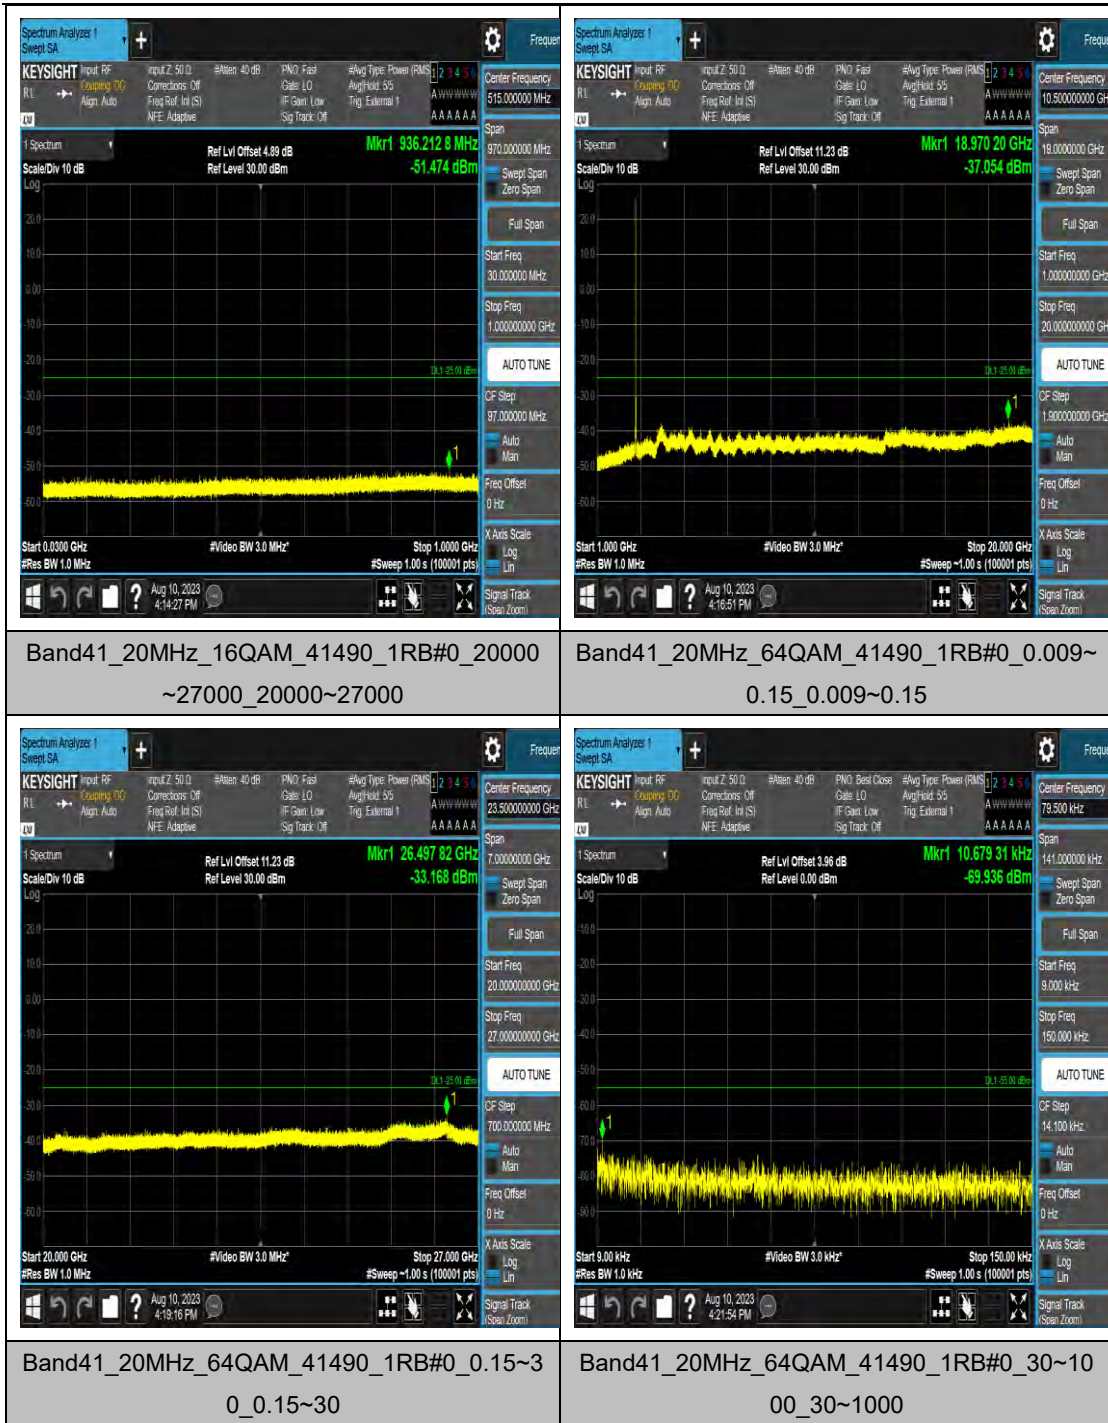

Band41_15MHz_16QAM_40620_1RB#0_0.009~0.15_0.009~0.15

Band41_15MHz_16QAM_40620_1RB#0_0.15~30_0.15~30

Band41_15MHz_16QAM_40620_1RB#0_30~1000_00_30~1000

Band41_15MHz_16QAM_40620_1RB#0_1000~20000_1000~20000

LTE Band 42(3450-3550) Test Graphs