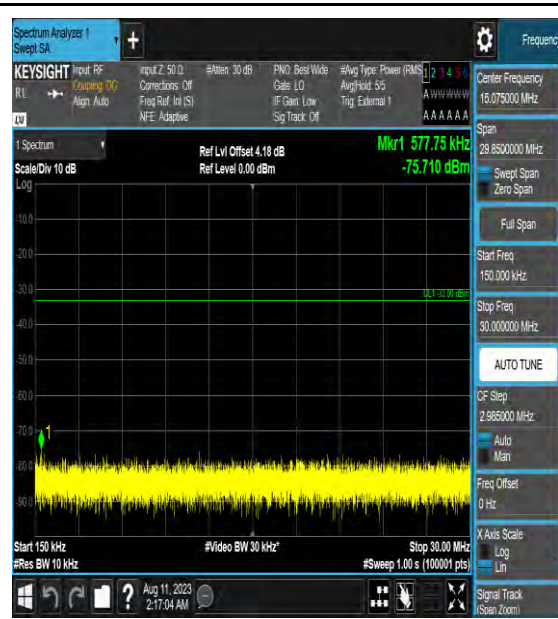

Band42_5MHz_16QAM_42590_1RB#0_0.15~30_0.15~30

Band42_5MHz_16QAM_42590_1RB#0_1000~30
00_1000~3000