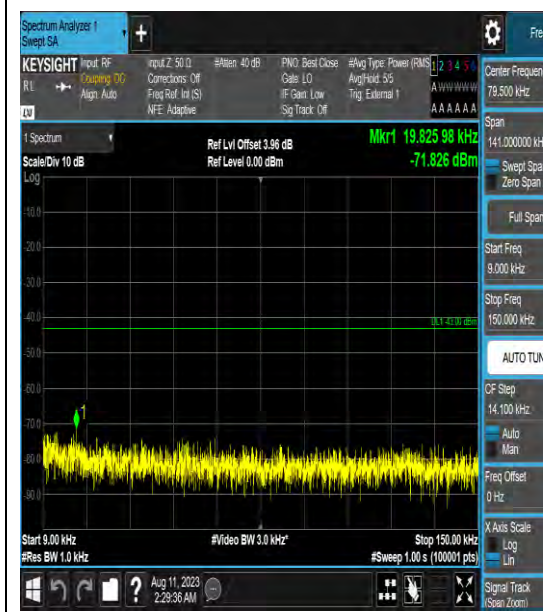

Band42_5MHz_64QAM_42590_1RB#0_0.009~0.15_0.009~0.15

Band42_5MHz_64QAM_42590_1RB#0_30~100_0_30~1000