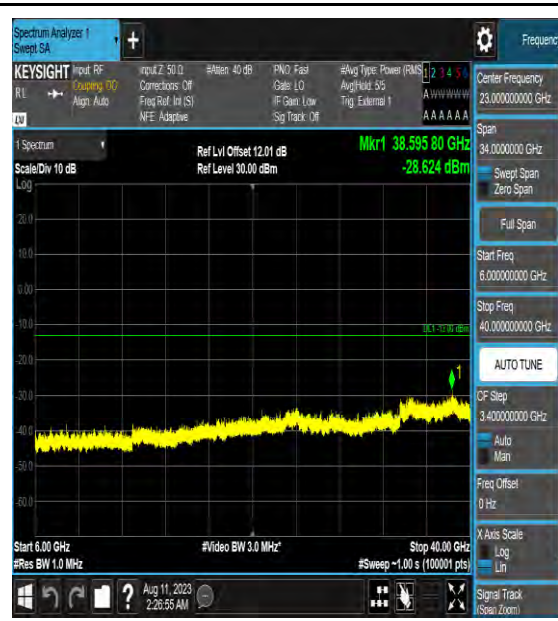

Band42_5MHz_16QAM_42590_1RB#0_0.15~30_0.15~30

Band42_5MHz_16QAM_42590_1RB#0_30~100
0_30~1000

Band42_5MHz_16QAM_42590_1RB#0_1000~30
00_1000~3000

Band42_5MHz_16QAM_42590_1RB#0_3000~6
000_3000~6000

Band42_5MHz_16QAM_42590_1RB#0_6000~40
000_6000~40000

Band42_5MHz_64QAM_42590_1RB#0_0.009~0.15_0.009~0.15

Band42_5MHz_64QAM_42590_1RB#0_0.15~30_0.15~30

Band42_5MHz_64QAM_42590_1RB#0_30~100_0_30~1000

Band42_5MHz_64QAM_42590_1RB#0_1000~3000_00_1000~3000

Band42_5MHz_64QAM_42590_1RB#0_3000~6000_000_3000~6000