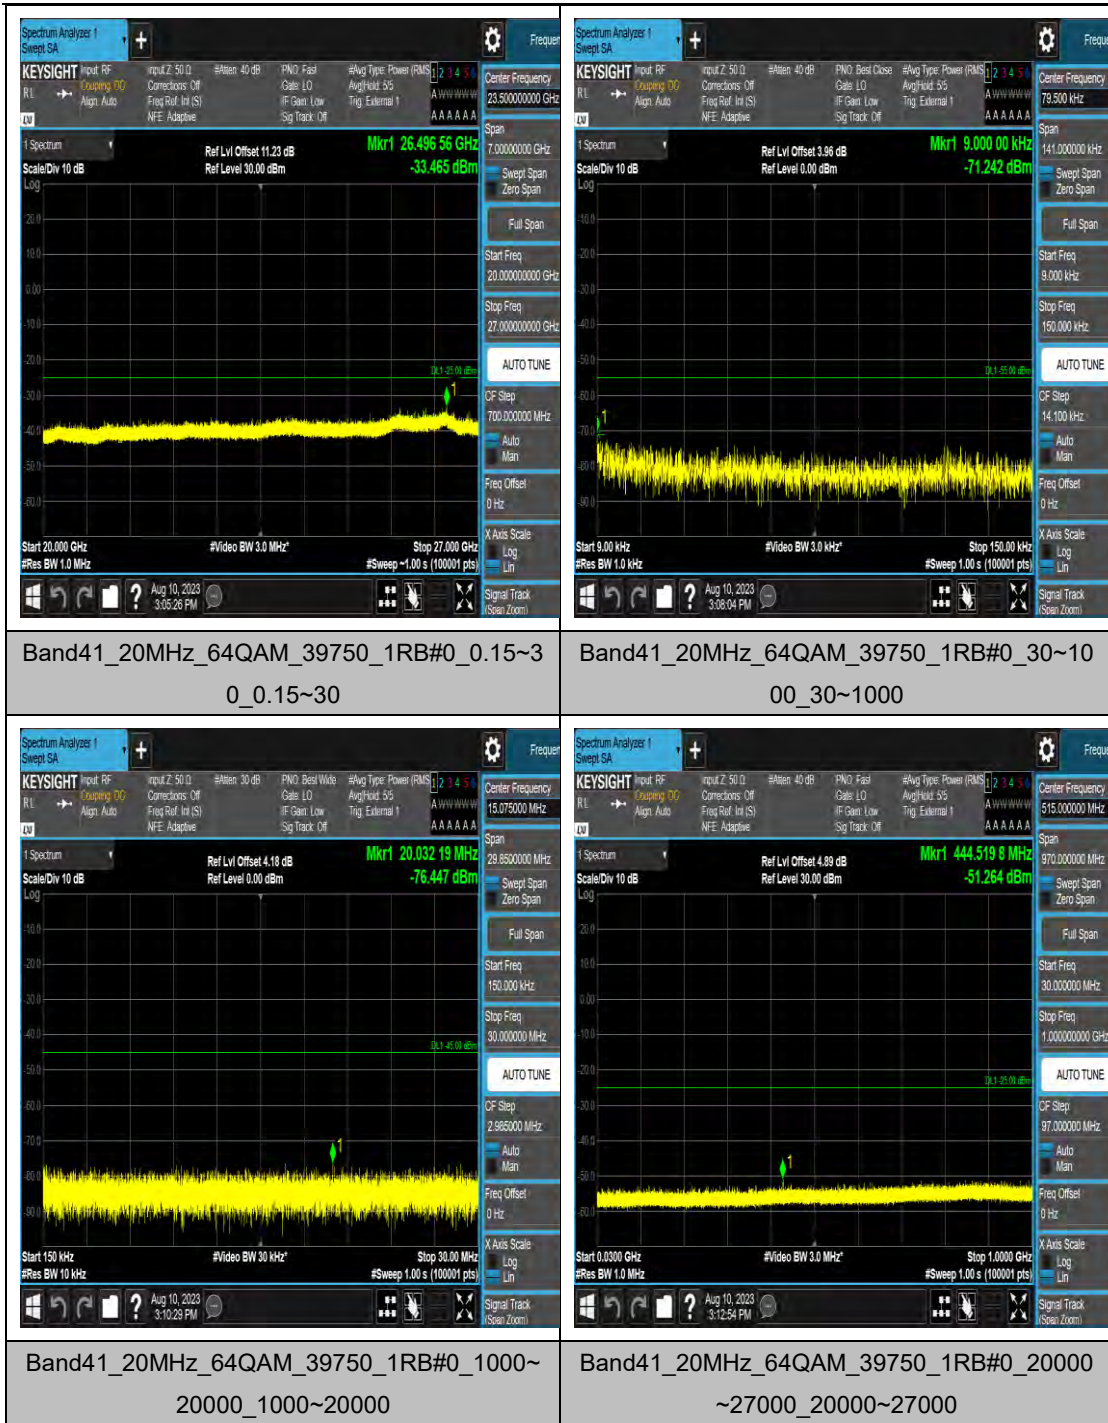

Band41_15MHz_16QAM_40620_1RB#0_0.009~0.15_0.009~0.15

Band41_15MHz_16QAM_40620_1RB#0_0.15~30_0.15~30

Band41_15MHz_16QAM_40620_1RB#0_30~1000_00_30~1000

Band41_15MHz_16QAM_40620_1RB#0_1000~20000_1000~20000

LTE Band 42(3450-3550) Test Graphs