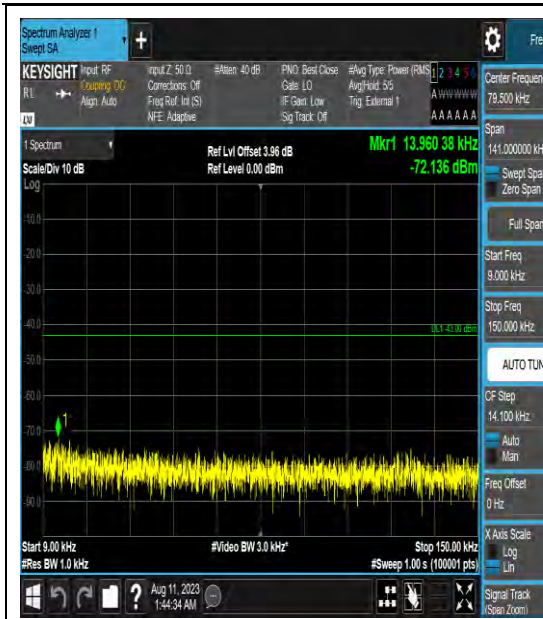

Band42_5MHz_64QAM_42115_1RB#0_0.009~0.15_0.15_0.009~0.15

Band42_5MHz_64QAM_42115_1RB#0_30~100
0_30~1000