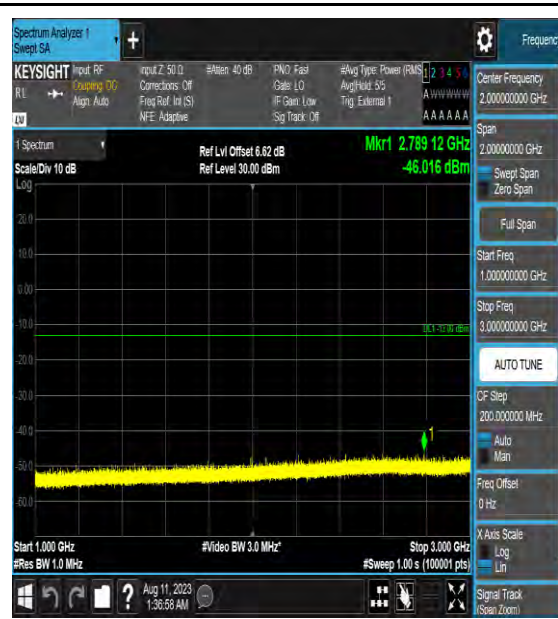

Band41_15MHz_16QAM_40620_1RB#0_0.009~0.15_0.009~0.15

Band41_15MHz_16QAM_40620_1RB#0_0.15~30_0.15~30

Band41_15MHz_16QAM_40620_1RB#0_30~1000_00_30~1000

Band41_15MHz_16QAM_40620_1RB#0_1000~20000_1000~20000

LTE Band 42(3450-3550) Test Graphs

Band42_5MHz_16QAM_42115_1RB#0_0.009~0.15_0.009~0.15

Band42_5MHz_16QAM_42115_1RB#0_0.15~30_0.15~30

Band42_5MHz_16QAM_42115_1RB#0_30~100_0_30~1000

Band42_5MHz_16QAM_42115_1RB#0_1000~3000_00_1000~3000

Band42_5MHz_16QAM_42115_1RB#0_3000~6000_3000~6000