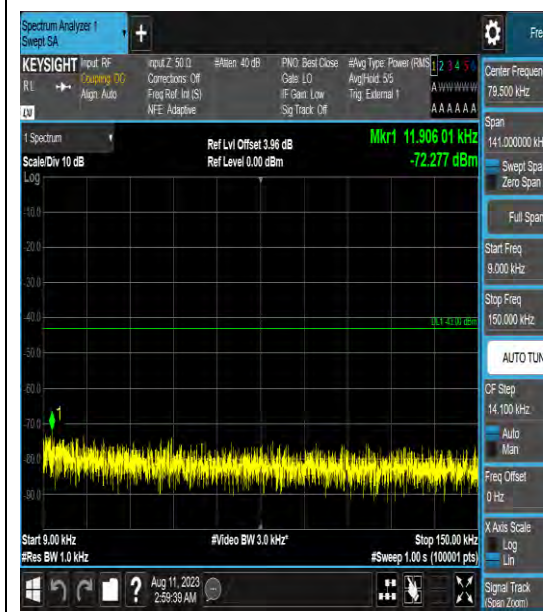

Band42_5MHz_QPSK_43065_1RB#0_3000~6000
00_3000~6000

Band42_5MHz_QPSK_43065_1RB#0_6000~40000
00_6000~40000

Band42_5MHz_16QAM_43065_1RB#0_0.009~0.15_0.009~0.15

Band42_5MHz_16QAM_43065_1RB#0_0.15~30_0.15~30