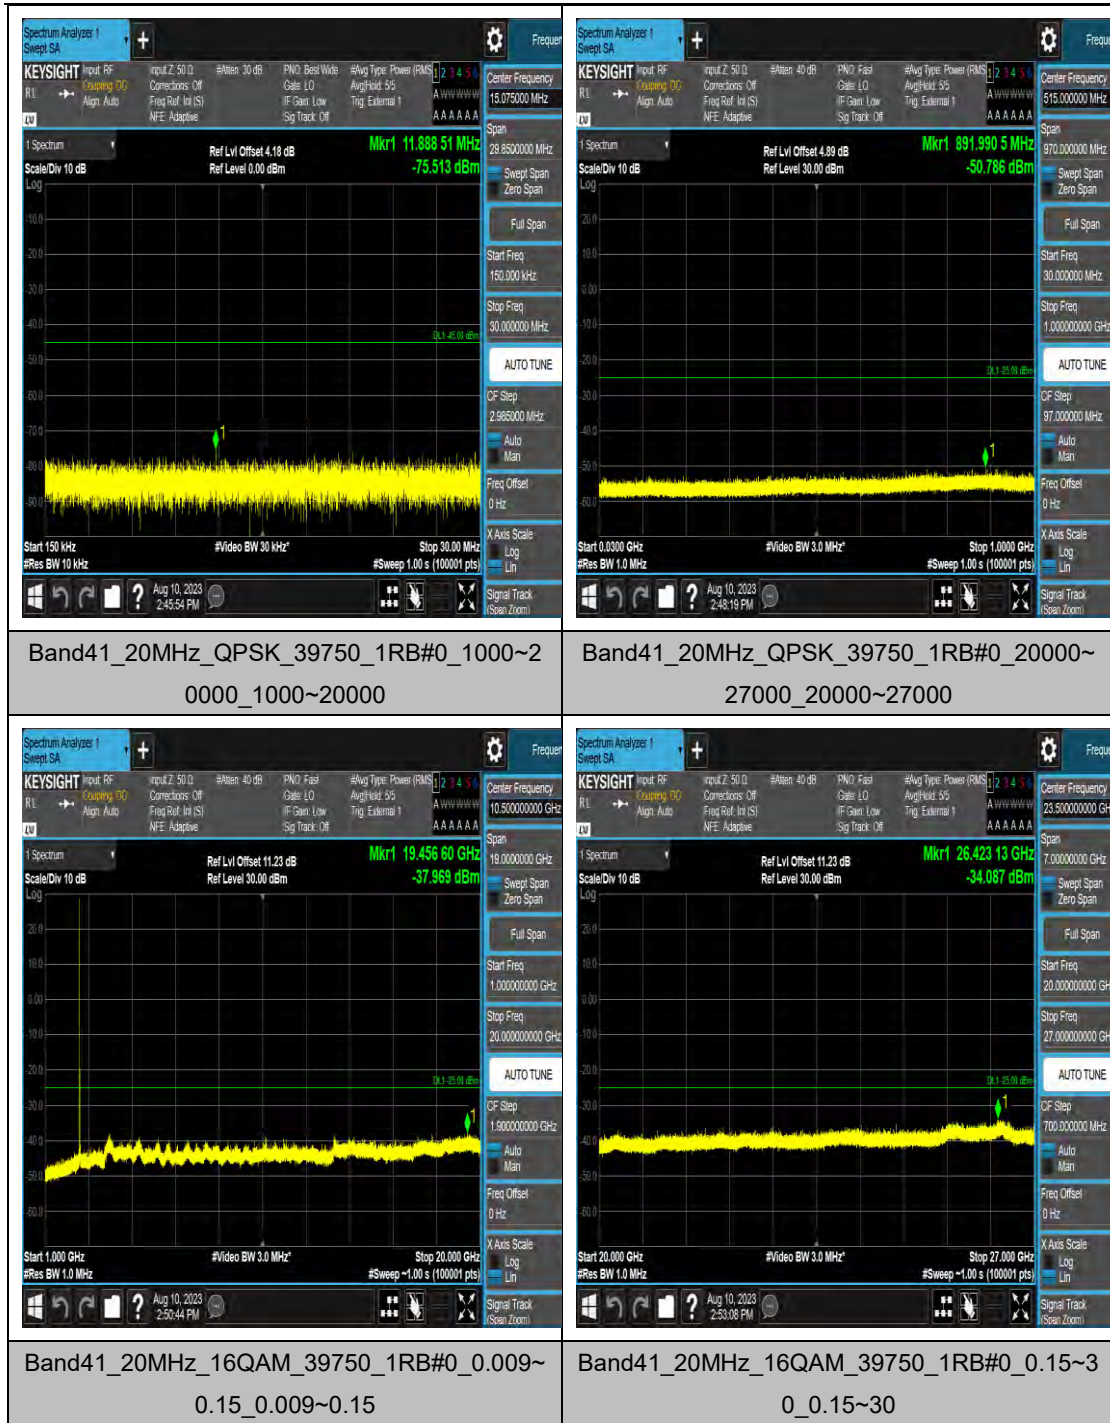

Band41_15MHz_16QAM_40620_1RB#0_0.009~0.15_0.009~0.15

Band41_15MHz_16QAM_40620_1RB#0_0.15~30_0.15~30

Band41_15MHz_16QAM_40620_1RB#0_30~1000_00_30~1000

Band41_15MHz_16QAM_40620_1RB#0_1000~20000_1000~20000

LTE Band 42(3450-3550) Test Graphs