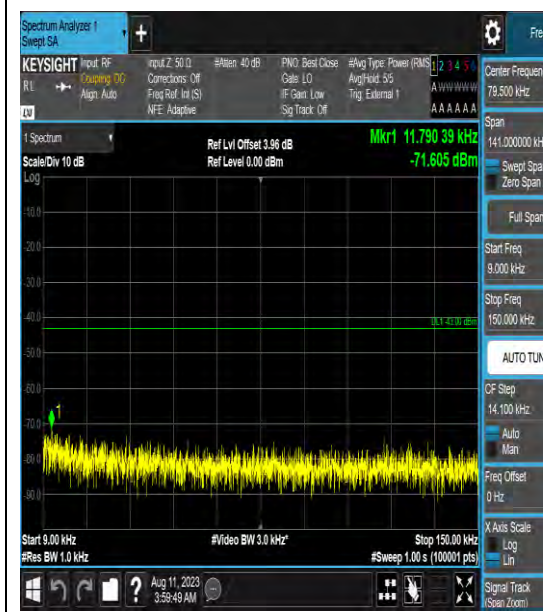

Band42_10MHz_16QAM_42140_1RB#0_3000~6000_6000_3000~6000

Band42_10MHz_16QAM_42140_1RB#0_6000~40000_0000_6000~40000

Band42_10MHz_64QAM_42140_1RB#0_0.009
~0.15_0.009~0.15

Band42_10MHz_64QAM_42140_1RB#0_0.15~3
0_0.15~30