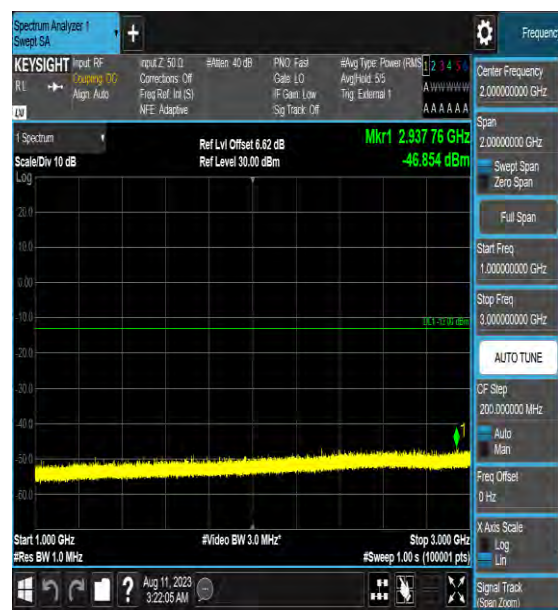

Band22_5MHz_64QAM_43065_1RB#0_0.15~30_0.15~30

Band42_5MHz_64QAM_43065_1RB#0_30~100
0_30~1000

Band42_5MHz_64QAM_43065_1RB#0_1000~30
00_1000~3000

Band42_5MHz_64QAM_43065_1RB#0_3000~6
000_3000~6000

Band42_5MHz_64QAM_43065_1RB#0_6000~40
000_6000~40000