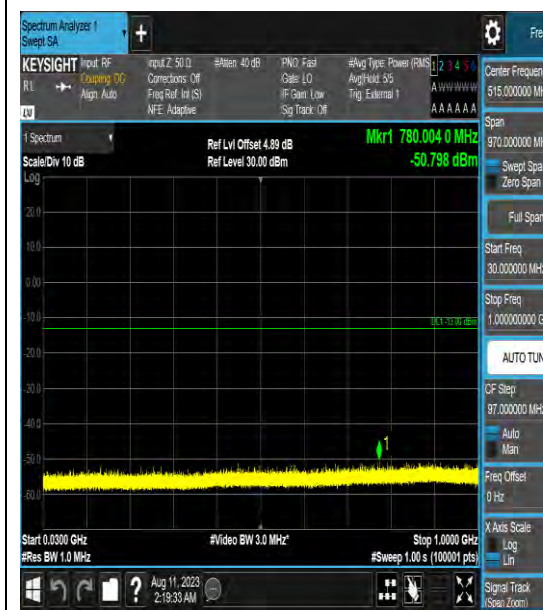

Band42_5MHz_QPSK_42590_1RB#0_1000~3000_0_1000~3000

Band42_5MHz_QPSK_42590_1RB#0_3000~6000_00_3000~6000

Band42_5MHz_QPSK_42590_1RB#0_6000~40000_00_6000~40000

Band42_5MHz_16QAM_42590_1RB#0_0.009~0.15_0.009~0.15

Band42_5MHz_16QAM_42590_1RB#0_0.15~30_0.15~30

Band42_5MHz_16QAM_42590_1RB#0_30~100
0_30~1000

Band42_5MHz_16QAM_42590_1RB#0_1000~30
00_1000~3000

Band42_5MHz_16QAM_42590_1RB#0_3000~6
000_3000~6000

Band42_5MHz_16QAM_42590_1RB#0_6000~40
000_6000~40000