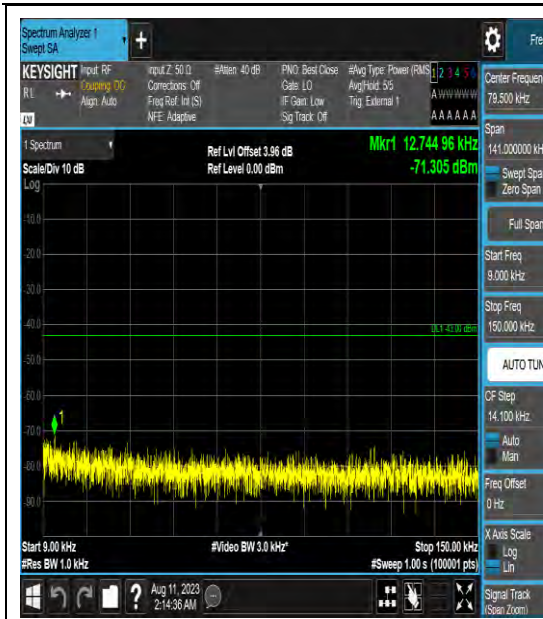

Band42_5MHz_QPSK_42590_1RB#0_1000~3000_0_1000~3000

Band42_5MHz_QPSK_42590_1RB#0_3000~6000_00_3000~6000

Band42_5MHz_QPSK_42590_1RB#0_6000~40000_00_6000~40000

Band42_5MHz_16QAM_42590_1RB#0_0.009~0.15_0.009~0.15

Band42_5MHz_16QAM_42590_1RB#0_0.15~30_0.15~30

Band42_5MHz_16QAM_42590_1RB#0_30~100
0_30~1000

Band42_5MHz_16QAM_42590_1RB#0_1000~30
00_1000~3000

Band42_5MHz_16QAM_42590_1RB#0_3000~6
000_3000~6000

Band42_5MHz_16QAM_42590_1RB#0_6000~40
000_6000~40000