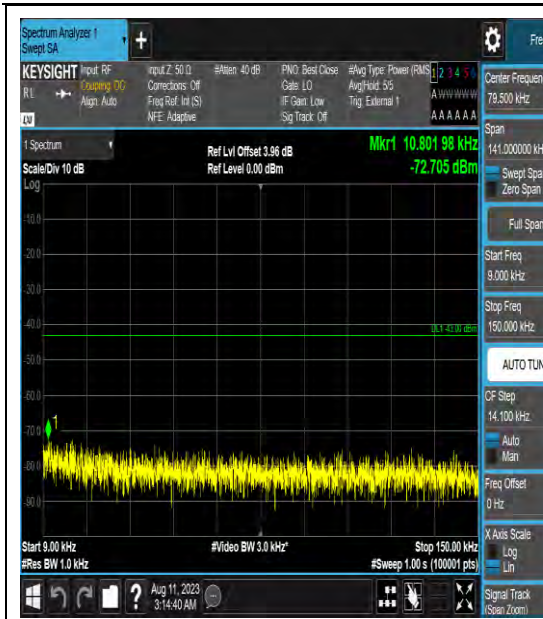

Band22_5MHz_64QAM_43065_1RB#0_0.009~0.15_0.15_0.009~0.15

Band42_5MHz_64QAM_43065_1RB#0_30~100
0_30~1000