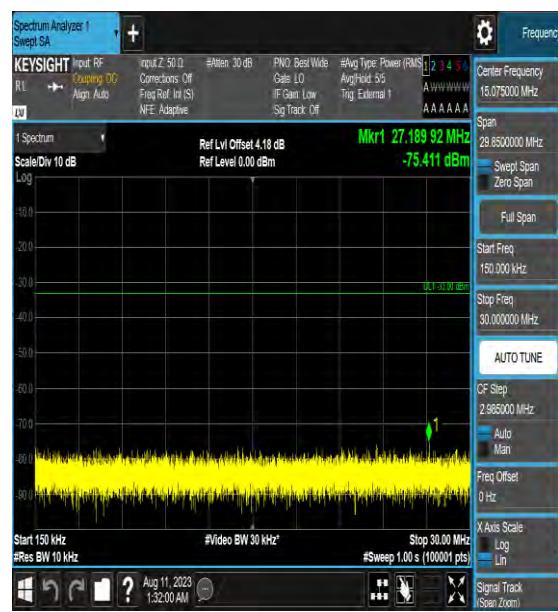

Band42_5MHz_16QAM_42115_1RB#0_0.15~30_0.15~30

Band42_5MHz_16QAM_42115_1RB#0_1000~3000_00_1000~3000