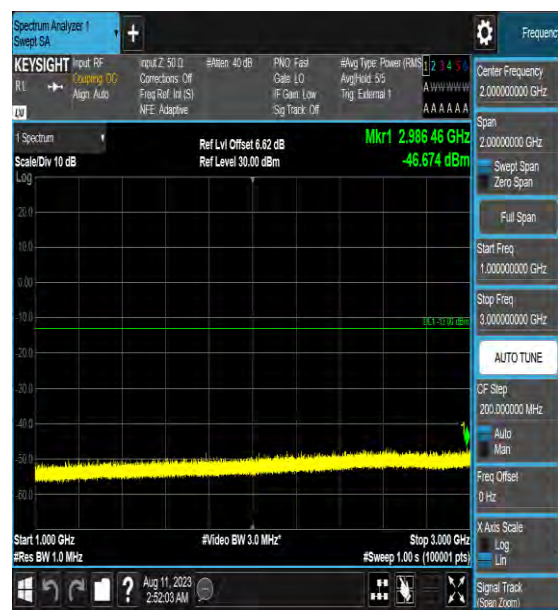

Band42_5MHz_QPSK_43065_1RB#0_1000~3000
0_1000~3000

Band42_5MHz_QPSK_43065_1RB#0_6000~40000
00_6000~40000