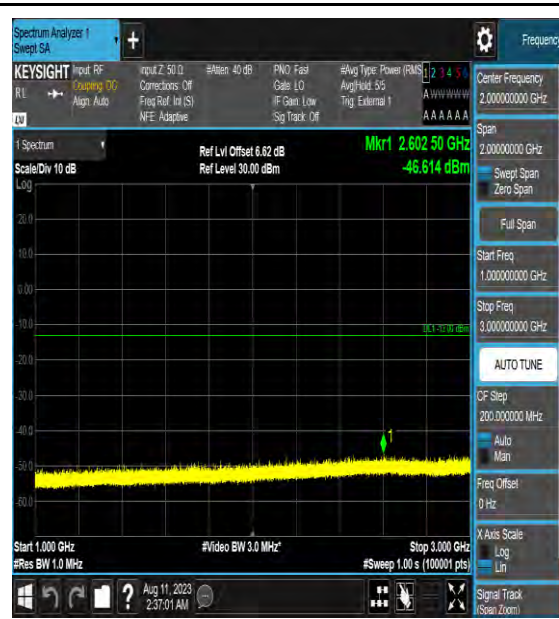

Band42_5MHz_64QAM_42590_1RB#0_0.009~0.15_0.009~0.15

Band42_5MHz_64QAM_42590_1RB#0_0.15~30_0.15~30

Band42_5MHz_64QAM_42590_1RB#0_30~100_0_30~1000

Band42_5MHz_64QAM_42590_1RB#0_1000~3000_00_1000~3000

Band42_5MHz_64QAM_42590_1RB#0_3000~6000_000_3000~6000