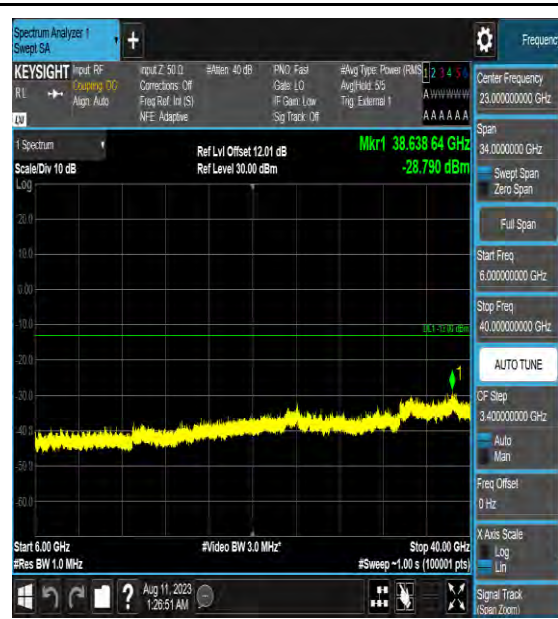

Band41_15MHz_16QAM_40620_1RB#0_0.009~0.15_0.009~0.15

Band41_15MHz_16QAM_40620_1RB#0_0.15~30_0.15~30

Band41_15MHz_16QAM_40620_1RB#0_30~1000_00_30~1000

Band41_15MHz_16QAM_40620_1RB#0_1000~20000_1000~20000

LTE Band 42(3450-3550) Test Graphs

Band42_5MHz_16QAM_42115_1RB#0_0.009~0.15_0.009~0.15

Band42_5MHz_16QAM_42115_1RB#0_0.15~30_0.15~30

Band42_5MHz_16QAM_42115_1RB#0_30~100_0_30~1000

Band42_5MHz_16QAM_42115_1RB#0_1000~3000_00_1000~3000

Band42_5MHz_16QAM_42115_1RB#0_3000~6000_3000~6000