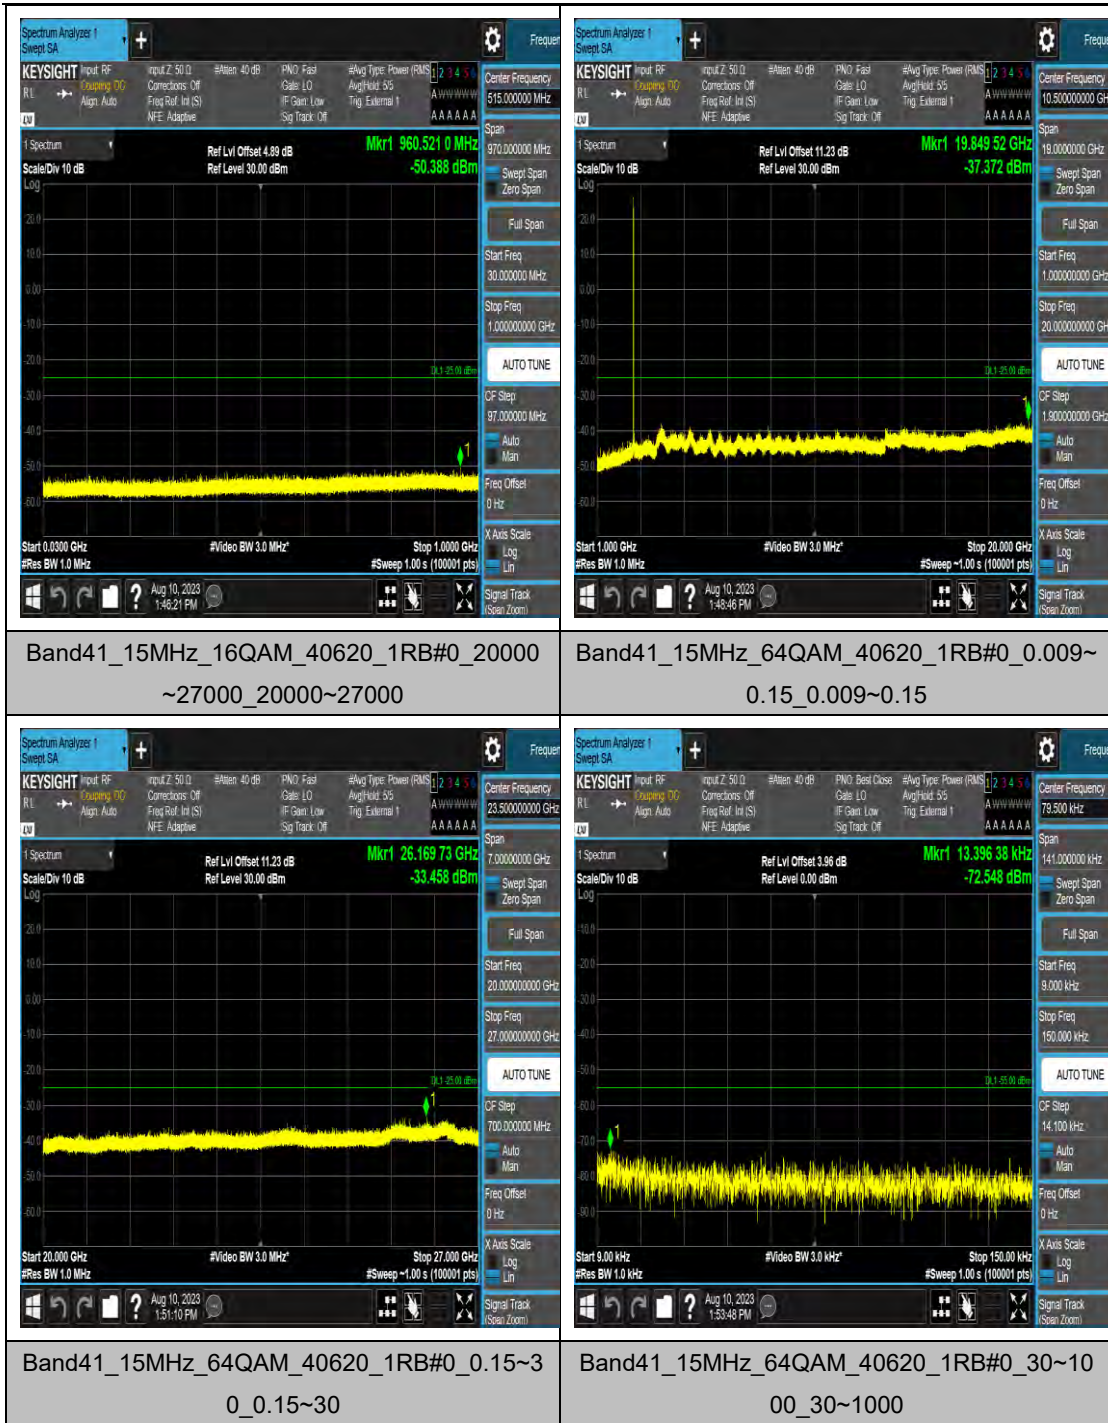

Band41_15MHz_16QAM_39725_1RB#0_1000~20000_1000~20000

Band41_15MHz_16QAM_39725_1RB#0_20000~27000_20000~27000

Band41_15MHz_64QAM_39725_1RB#0_0.009~0.15_0.009~0.15

Band41_15MHz_64QAM_39725_1RB#0_0.15~3_0_0.15~30

Band41_15MHz_16QAM_40620_1RB#0_0.009~0.15_0.009~0.15

Band41_15MHz_16QAM_40620_1RB#0_0.15~30_0.15~30

Band41_15MHz_16QAM_40620_1RB#0_30~1000_00_30~1000

Band41_15MHz_16QAM_40620_1RB#0_1000~20000_1000~20000

LTE Band 42(3450-3550) Test Graphs