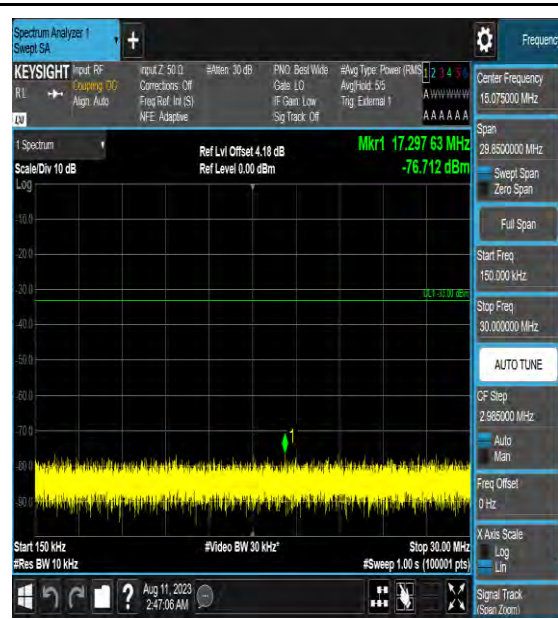

Band42_5MHz_64QAM_42590_1RB#0_6000~40000_000_6000~40000

Band42_5MHz_QPSK_43065_1RB#0_0.009~0.15_0.009~0.15

Band42_5MHz_QPSK_43065_1RB#0_0.15~30.0_0.15~30.0

Band42_5MHz_QPSK_43065_1RB#0_30~1000
_30~1000

Band42_5MHz_QPSK_43065_1RB#0_1000~3000
0_1000~3000