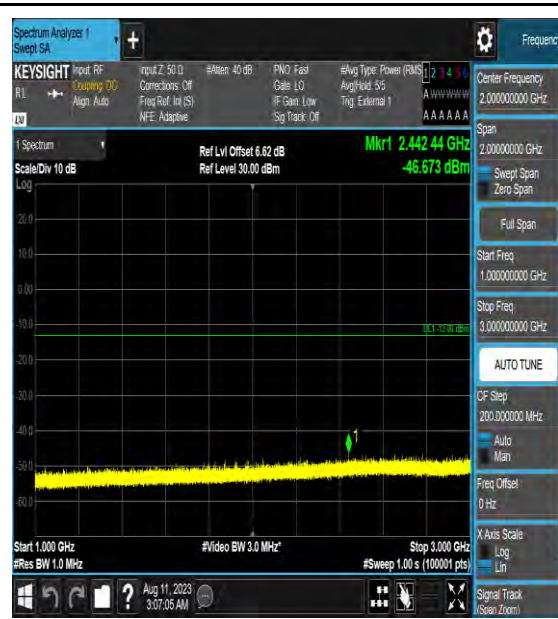

Band42_5MHz_16QAM_43065_1RB#0_1000~3000_00_1000~3000

Band22_5MHz_16QAM_43065_1RB#0_6000~40000_6000~40000