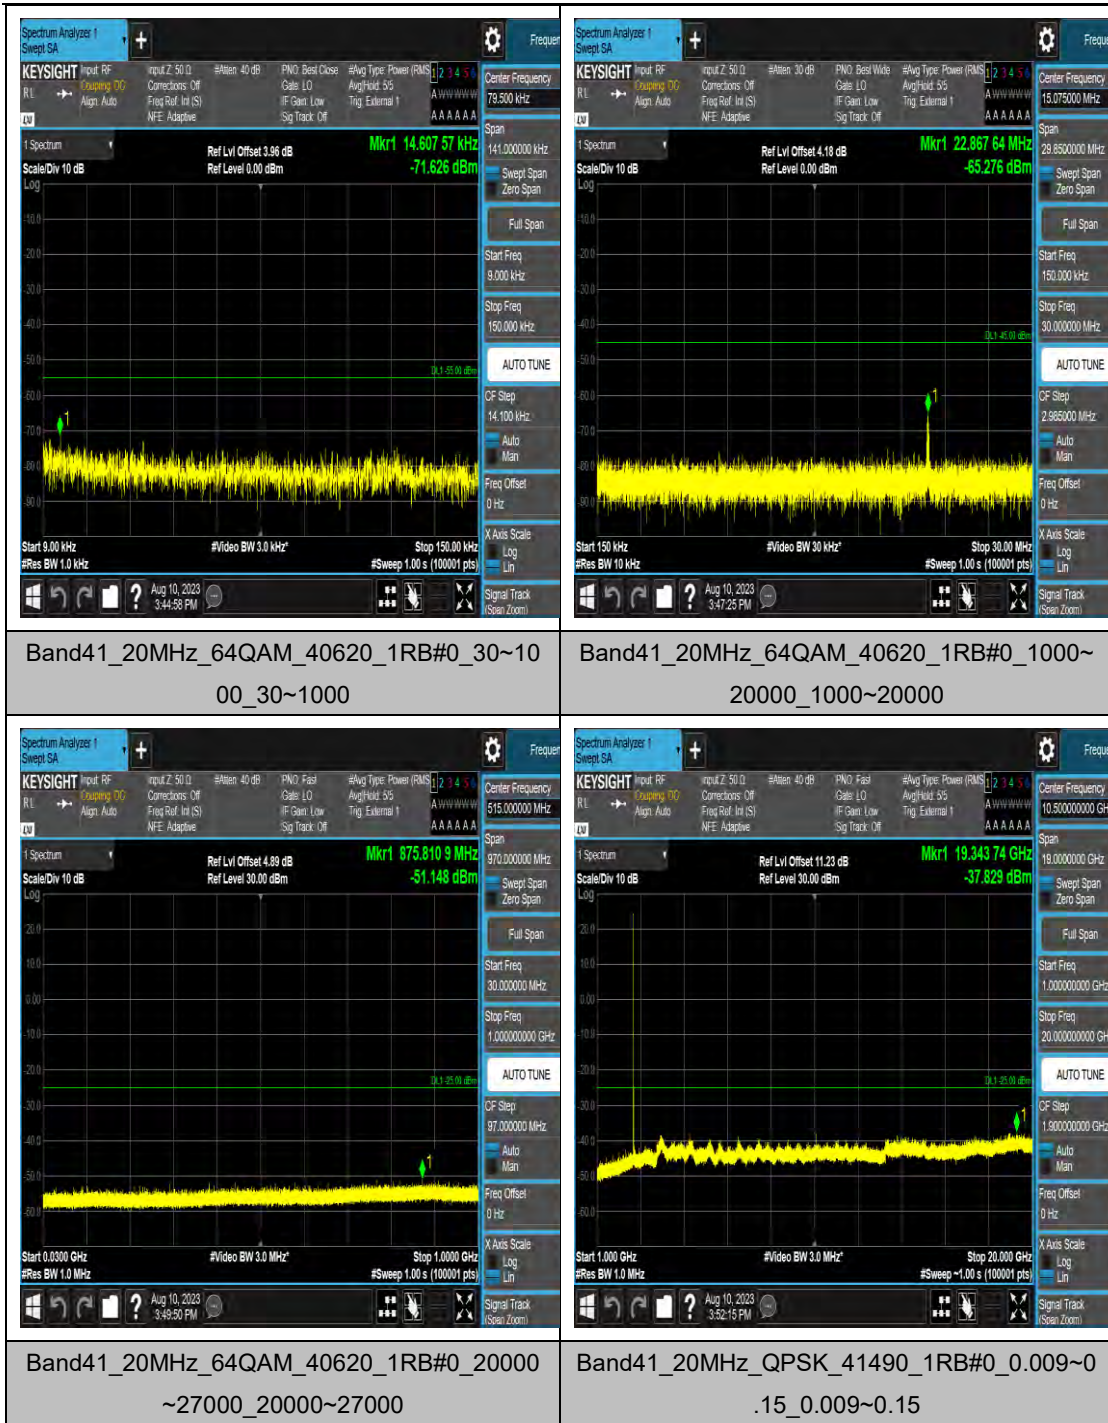

Band41_15MHz_16QAM_40620_1RB#0_0.009~0.15_0.009~0.15

Band41_15MHz_16QAM_40620_1RB#0_0.15~30_0.15~30

Band41_15MHz_16QAM_40620_1RB#0_30~1000_00_30~1000

Band41_15MHz_16QAM_40620_1RB#0_1000~20000_1000~20000

LTE Band 42(3450-3550) Test Graphs