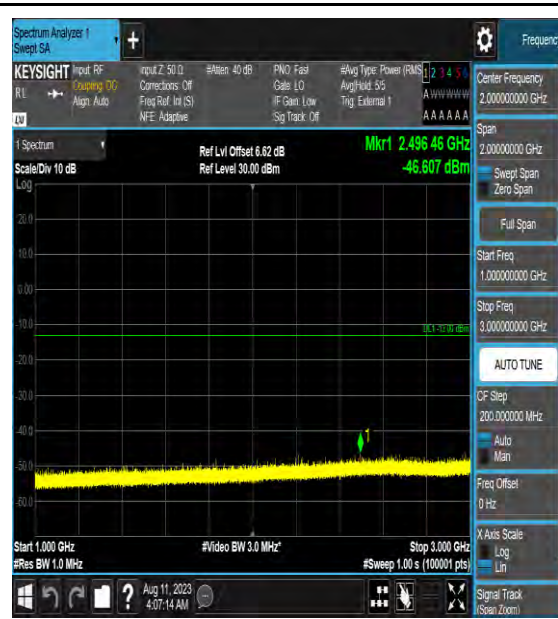

Band42_10MHz_64QAM_42140_1RB#0_1000~3
000_1000~3000

Band42_10MHz_64QAM_42140_1RB#0_6000~4000_6000~4000