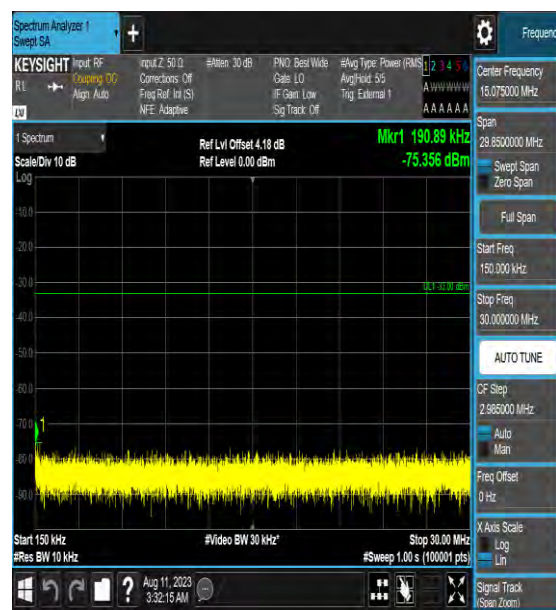

Band42_10MHz_QPSK_42140_1RB#0_0.15~30_0.15~30

Band42_10MHz_QPSK_42140_1RB#0_1000~3000_00_1000~3000