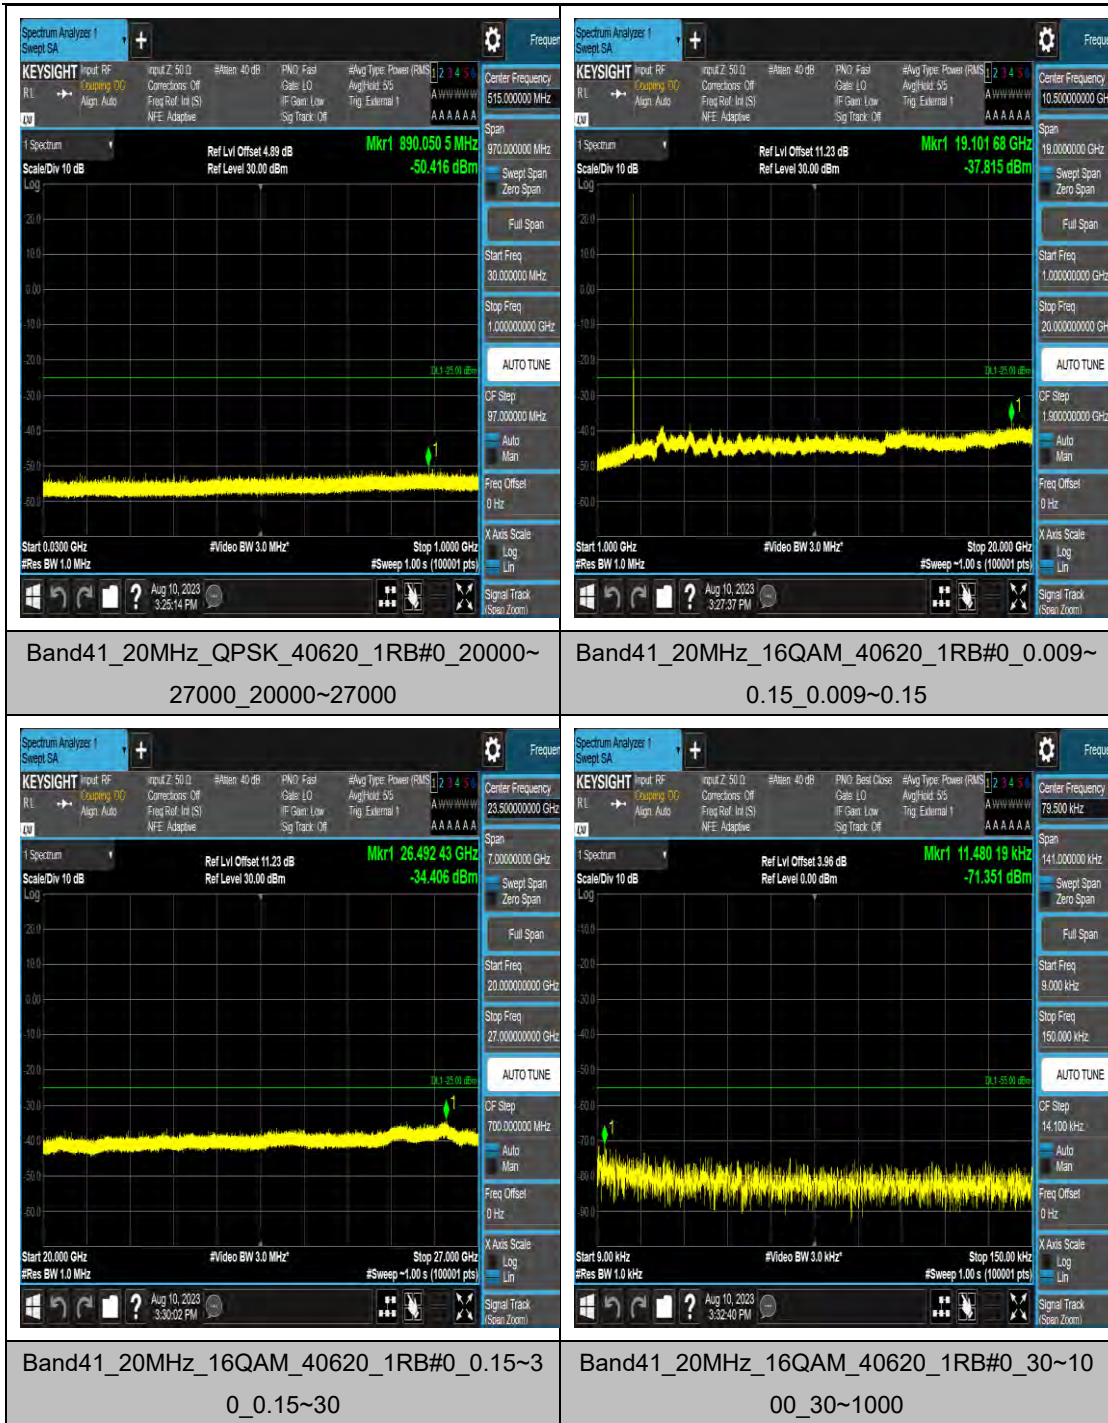

Band41_15MHz_16QAM_40620_1RB#0_0.009~0.15_0.009~0.15

Band41_15MHz_16QAM_40620_1RB#0_0.15~30_0.15~30

Band41_15MHz_16QAM_40620_1RB#0_30~1000_00_30~1000

Band41_15MHz_16QAM_40620_1RB#0_1000~20000_1000~20000

LTE Band 42(3450-3550) Test Graphs