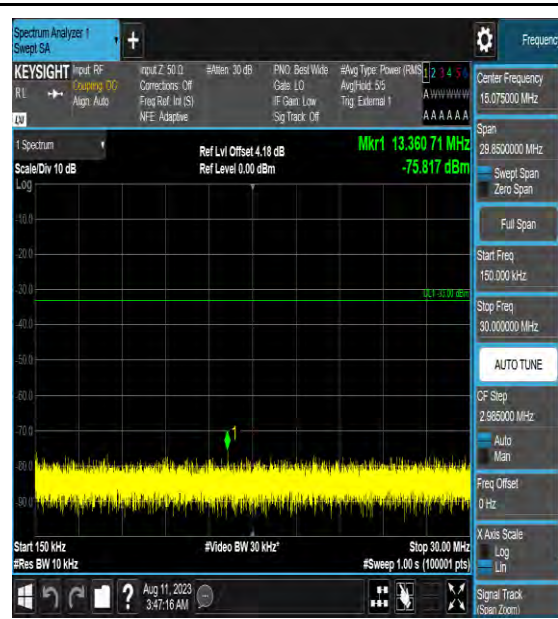

Band42_10MHz_QPSK_42140_1RB#0_6000~40000_6000~40000

Band42_10MHz_16QAM_42140_1RB#0_0.009~0.15_0.009~0.15

Band42_10MHz_16QAM_42140_1RB#0_0.15~30_0.15~30

Band42_10MHz_16QAM_42140_1RB#0_30~1000_00_30~1000

Band42_10MHz_16QAM_42140_1RB#0_1000~3000_000_1000~3000