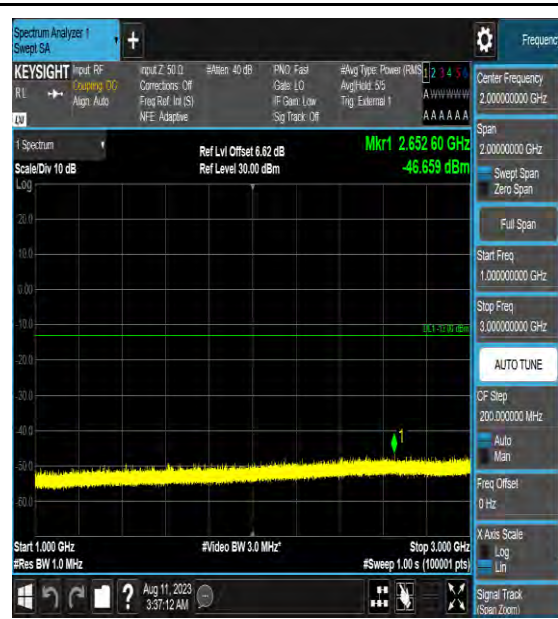

Band42_10MHz_QPSK_42140_1RB#0_0.009~0.15_0.009~0.15

Band42_10MHz_QPSK_42140_1RB#0_0.15~30_0.15~30

Band42_10MHz_QPSK_42140_1RB#0_30~100_0_30~1000

Band42_10MHz_QPSK_42140_1RB#0_1000~3000_00_1000~3000

Band42_10MHz_QPSK_42140_1RB#0_3000~6000_3000~6000