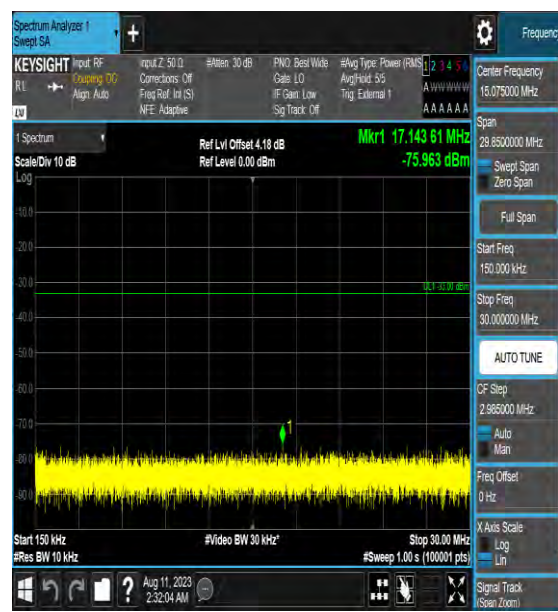

Band42_5MHz_64QAM_42590_1RB#0_0.15~30_0.15~30

Band42_5MHz_64QAM_42590_1RB#0_1000~3000_00_1000~3000