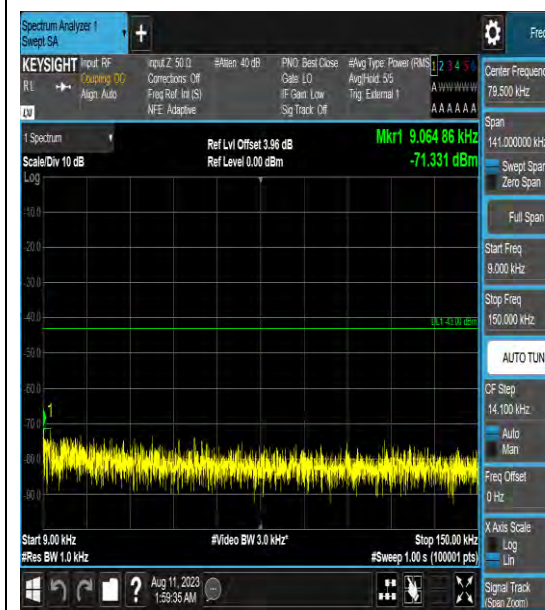

Band42_5MHz_64QAM_42115_1RB#0_3000~6
000_3000~6000

Band42_5MHz_64QAM_42115_1RB#0_6000~40
000_6000~40000

Band42_5MHz_QPSK_42590_1RB#0_0.009~0.15_0.009~0.15

Band42_5MHz_QPSK_42590_1RB#0_0.15~30_0.15~30

Band42_5MHz_QPSK_42590_1RB#0_30~1000_30~1000