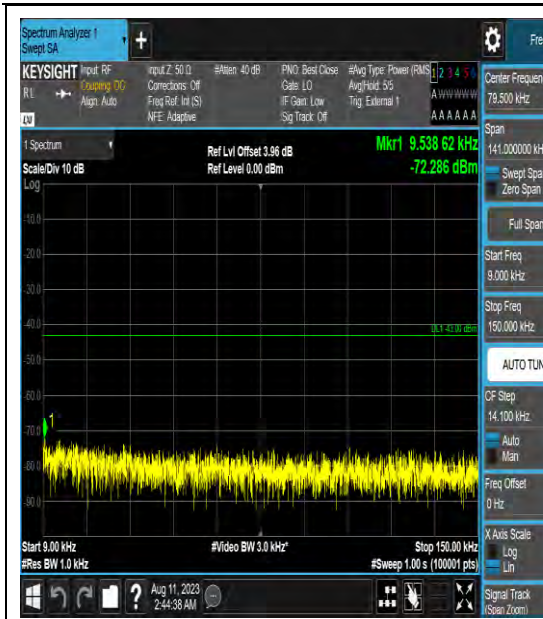

Band42_5MHz_QPSK_43065_1RB#0_0.009~0.15_0.009~0.15

Band42_5MHz_QPSK_43065_1RB#0_30~1000
_30~1000