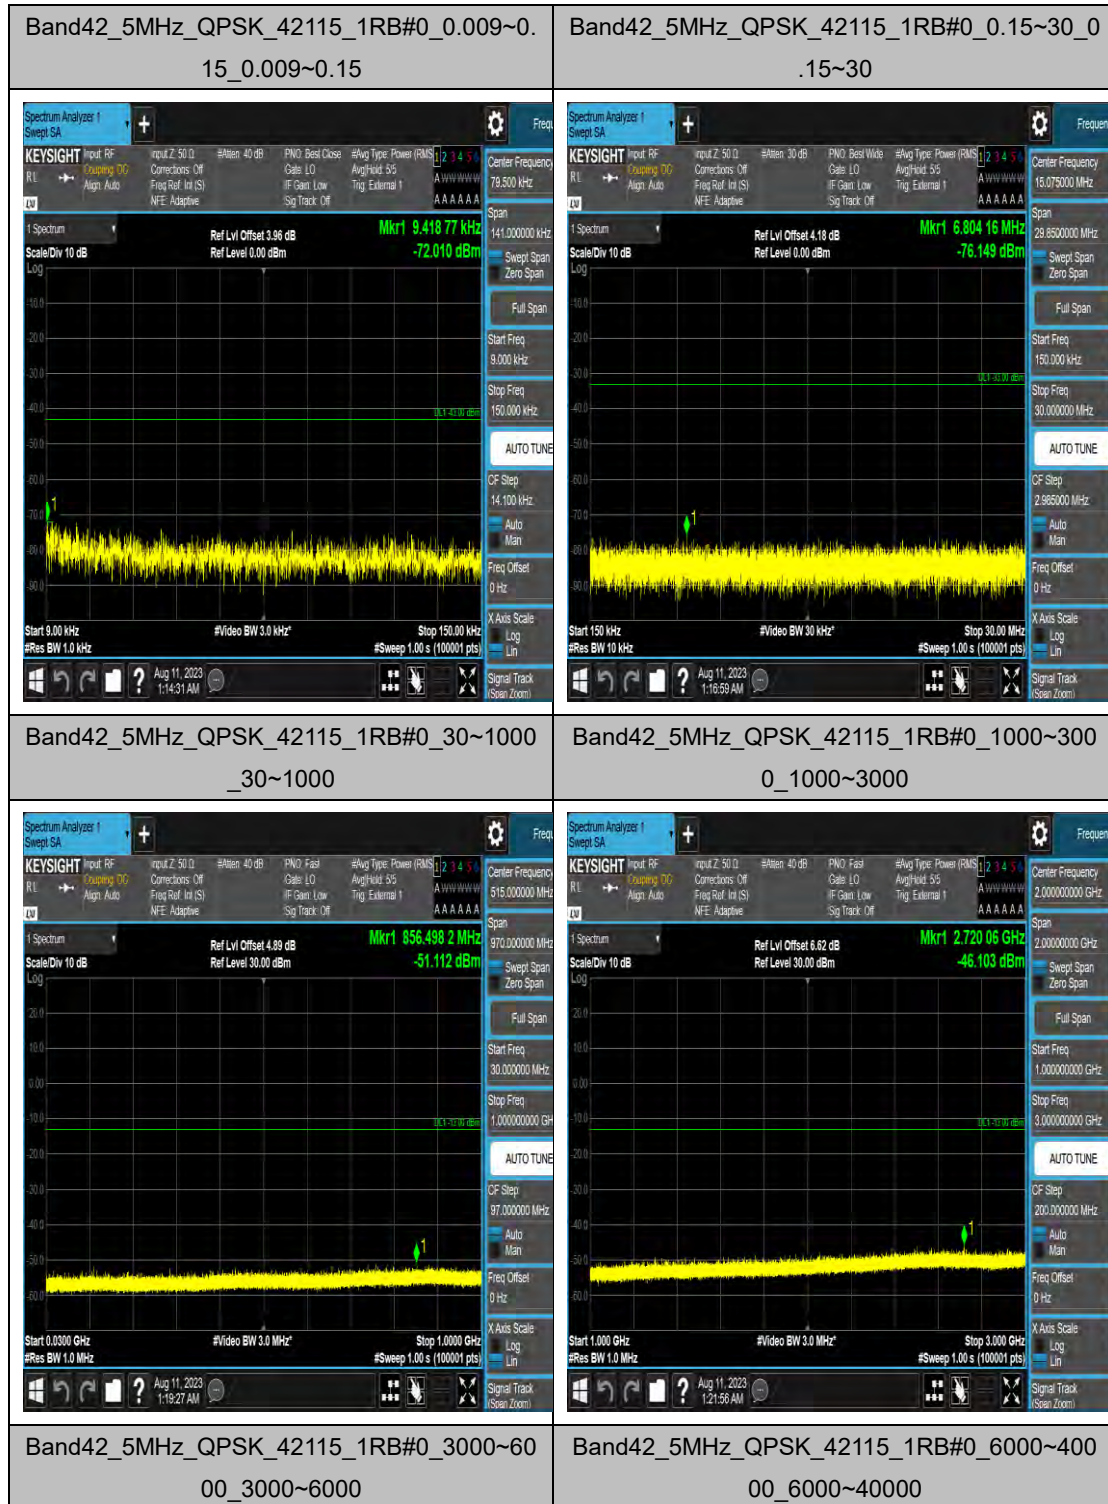

Band41_15MHz_16QAM_40620_1RB#0_0.009~0.15_0.009~0.15

Band41_15MHz_16QAM_40620_1RB#0_0.15~30_0.15~30

Band41_15MHz_16QAM_40620_1RB#0_30~1000_00_30~1000

Band41_15MHz_16QAM_40620_1RB#0_1000~20000_1000~20000

LTE Band 42(3450-3550) Test Graphs