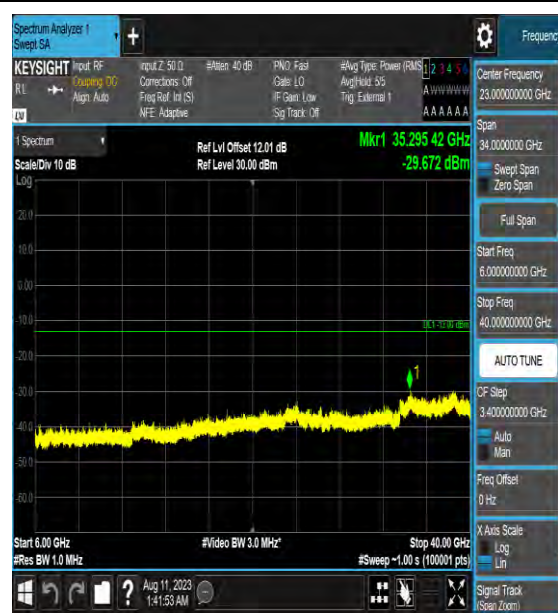

Band42_5MHz_16QAM_42115_1RB#0_6000~40000_6000~40000

Band42_5MHz_64QAM_42115_1RB#0_0.15~30_0.15~30