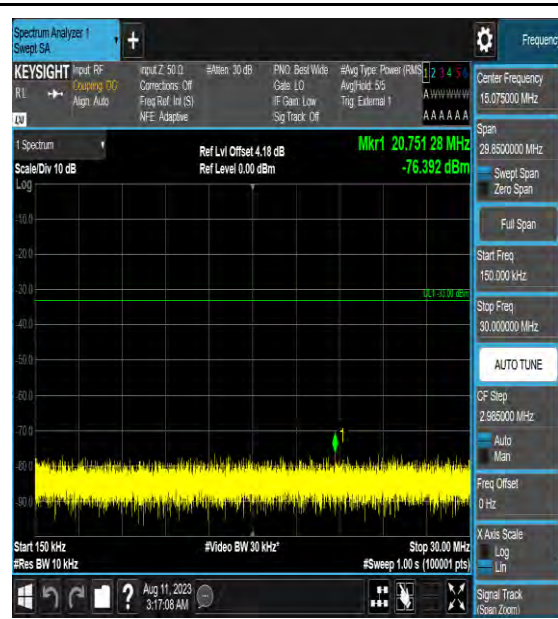

Band22_5MHz_64QAM_43065_1RB#0_0.15~30_0.15~30

Band42_5MHz_64QAM_43065_1RB#0_1000~30
00_1000~3000