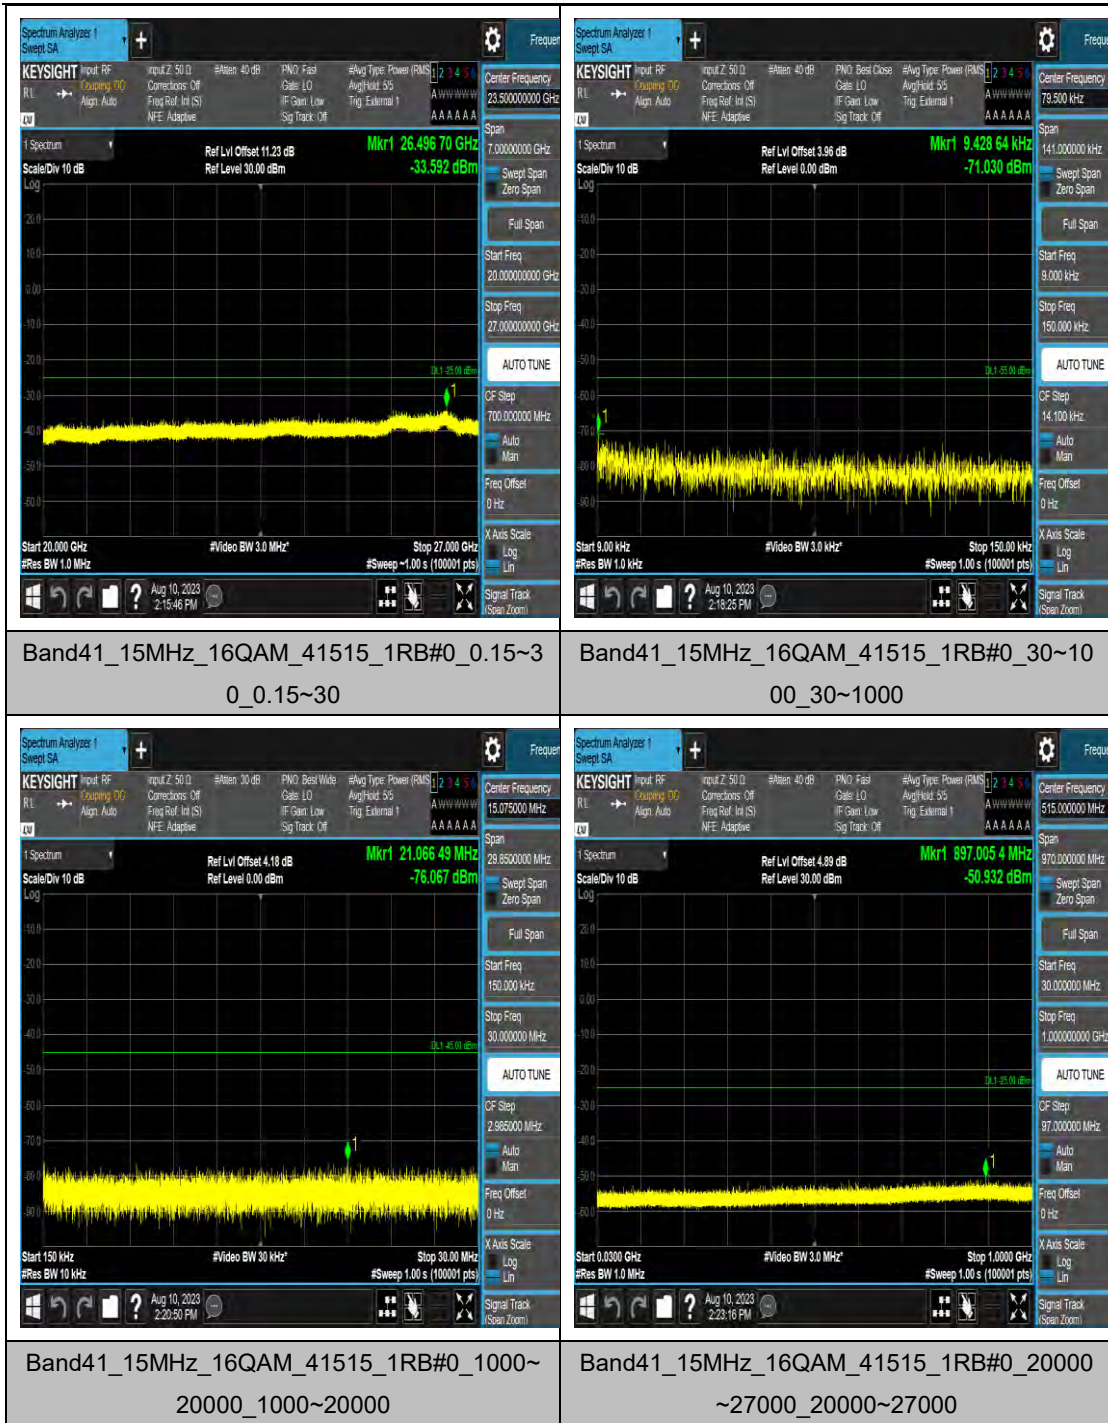

Band41_15MHz_16QAM_40620_1RB#0_0.009~0.15_0.009~0.15

Band41_15MHz_16QAM_40620_1RB#0_0.15~30_0.15~30

Band41_15MHz_16QAM_40620_1RB#0_30~1000_00_30~1000

Band41_15MHz_16QAM_40620_1RB#0_1000~20000_1000~20000

LTE Band 42(3450-3550) Test Graphs