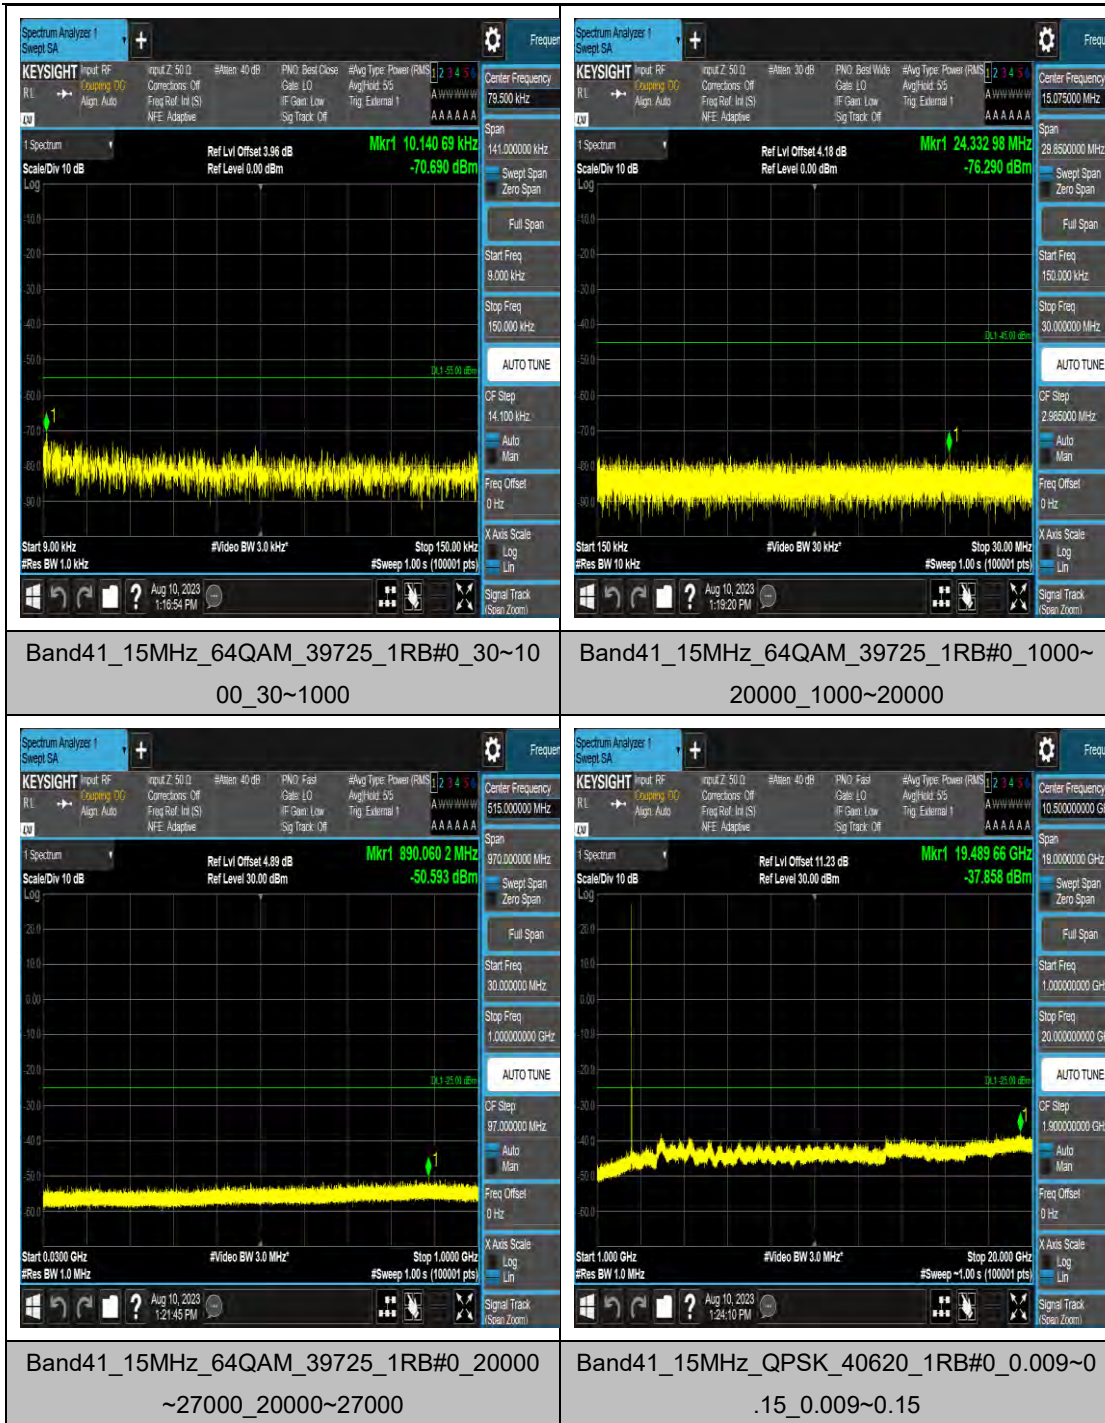

Band41_15MHz_16QAM_39725_1RB#0_1000~20000_1000~20000

Band41_15MHz_16QAM_39725_1RB#0_20000~27000_20000~27000

Band41_15MHz_64QAM_39725_1RB#0_0.009~0.15_0.009~0.15

Band41_15MHz_64QAM_39725_1RB#0_0.15~3_0_0.15~30

Band41_15MHz_16QAM_40620_1RB#0_0.009~0.15_0.009~0.15

Band41_15MHz_16QAM_40620_1RB#0_0.15~30_0.15~30

Band41_15MHz_16QAM_40620_1RB#0_30~1000_00_30~1000

Band41_15MHz_16QAM_40620_1RB#0_1000~20000_1000~20000

LTE Band 42(3450-3550) Test Graphs