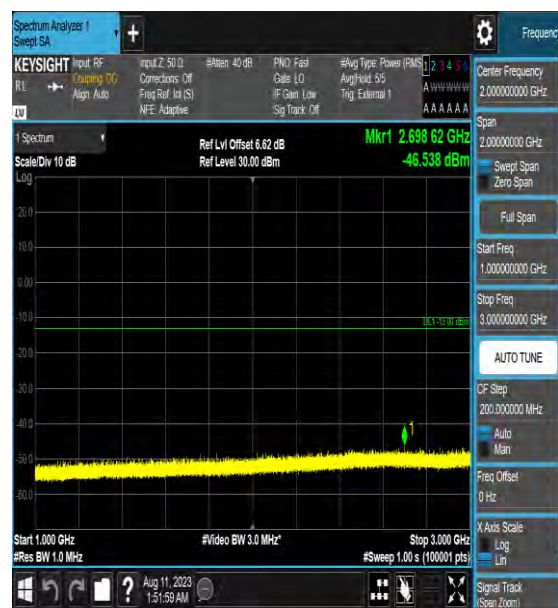

Band42_5MHz_64QAM_42115_1RB#0_1000~30
00_1000~3000

Band42_5MHz_64QAM_42115_1RB#0_6000~40
000_6000~40000