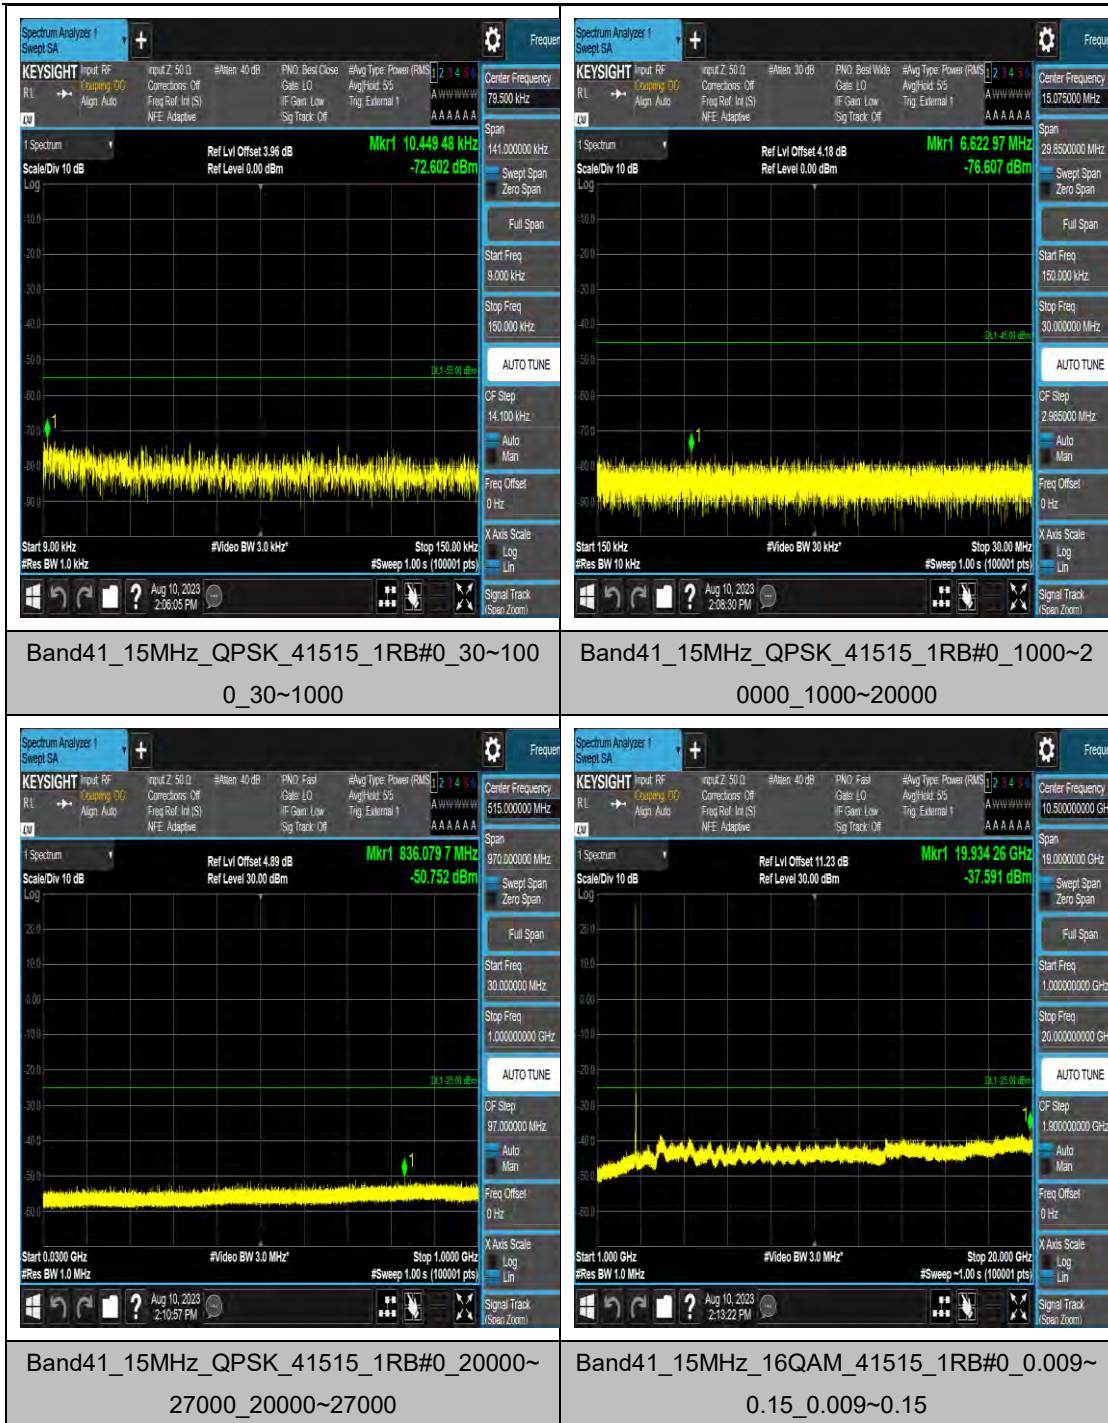

Band41_15MHz_16QAM_40620_1RB#0_0.009~0.15_0.009~0.15

Band41_15MHz_16QAM_40620_1RB#0_0.15~30_0.15~30

Band41_15MHz_16QAM_40620_1RB#0_30~1000_00_30~1000

Band41_15MHz_16QAM_40620_1RB#0_1000~20000_1000~20000

LTE Band 42(3450-3550) Test Graphs