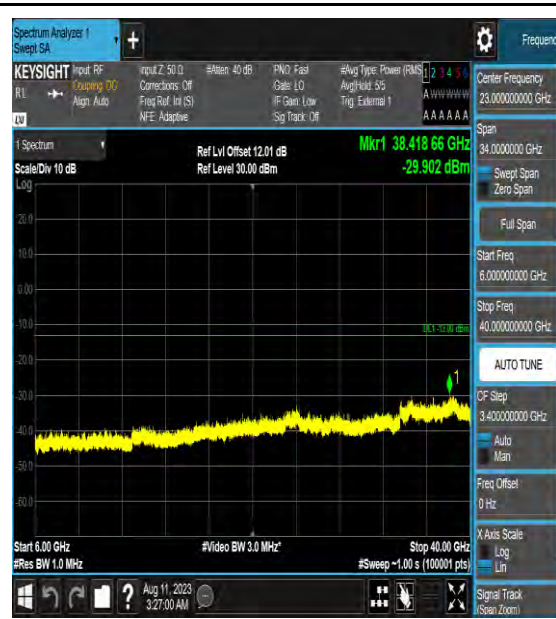

Band42_5MHz_64QAM_43065_1RB#0_6000~40
000_6000~40000

Band42_10MHz_QPSK_42140_1RB#0_0.15~30_0.15~30