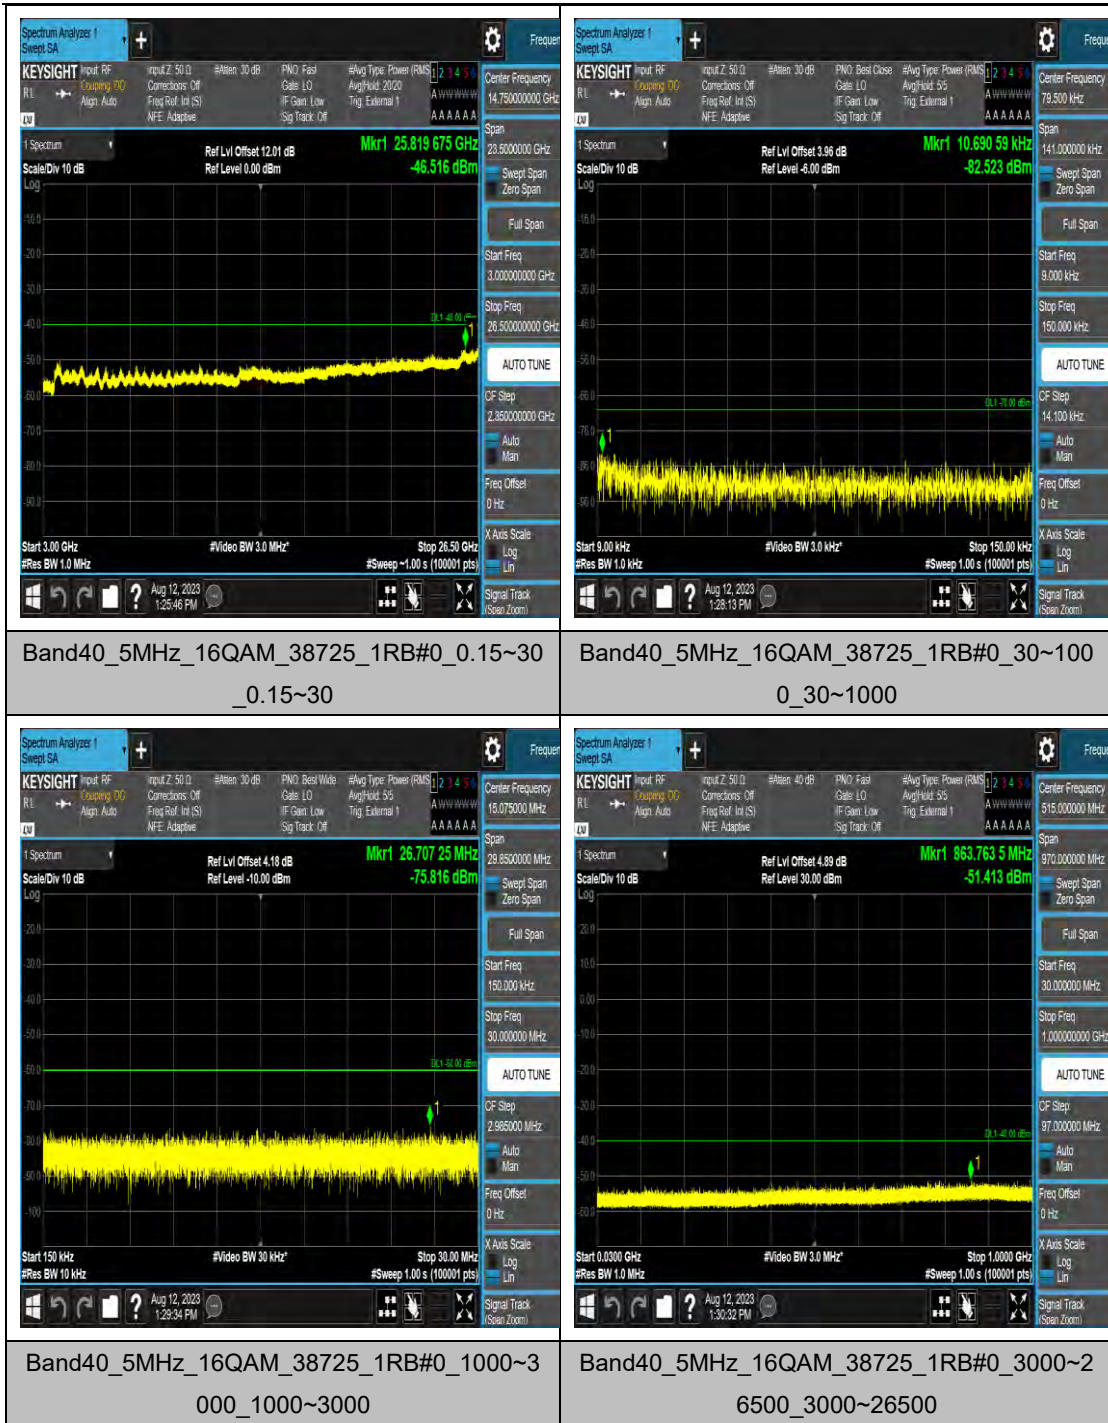

Band38_20MHz_64QAM_38000_1RB#0_1000~20000_1000~20000

Band38_20MHz_64QAM_38000_1RB#0_20000~27000_20000~27000

Band38_20MHz_QPSK_38150_1RB#0_0.009~0.15_0.009~0.15

LTE Band 40(2305-2315) Test Graphs

Band40_5MHz_QPSK_38750_1RB#0_1000~3000_00_1000~3000