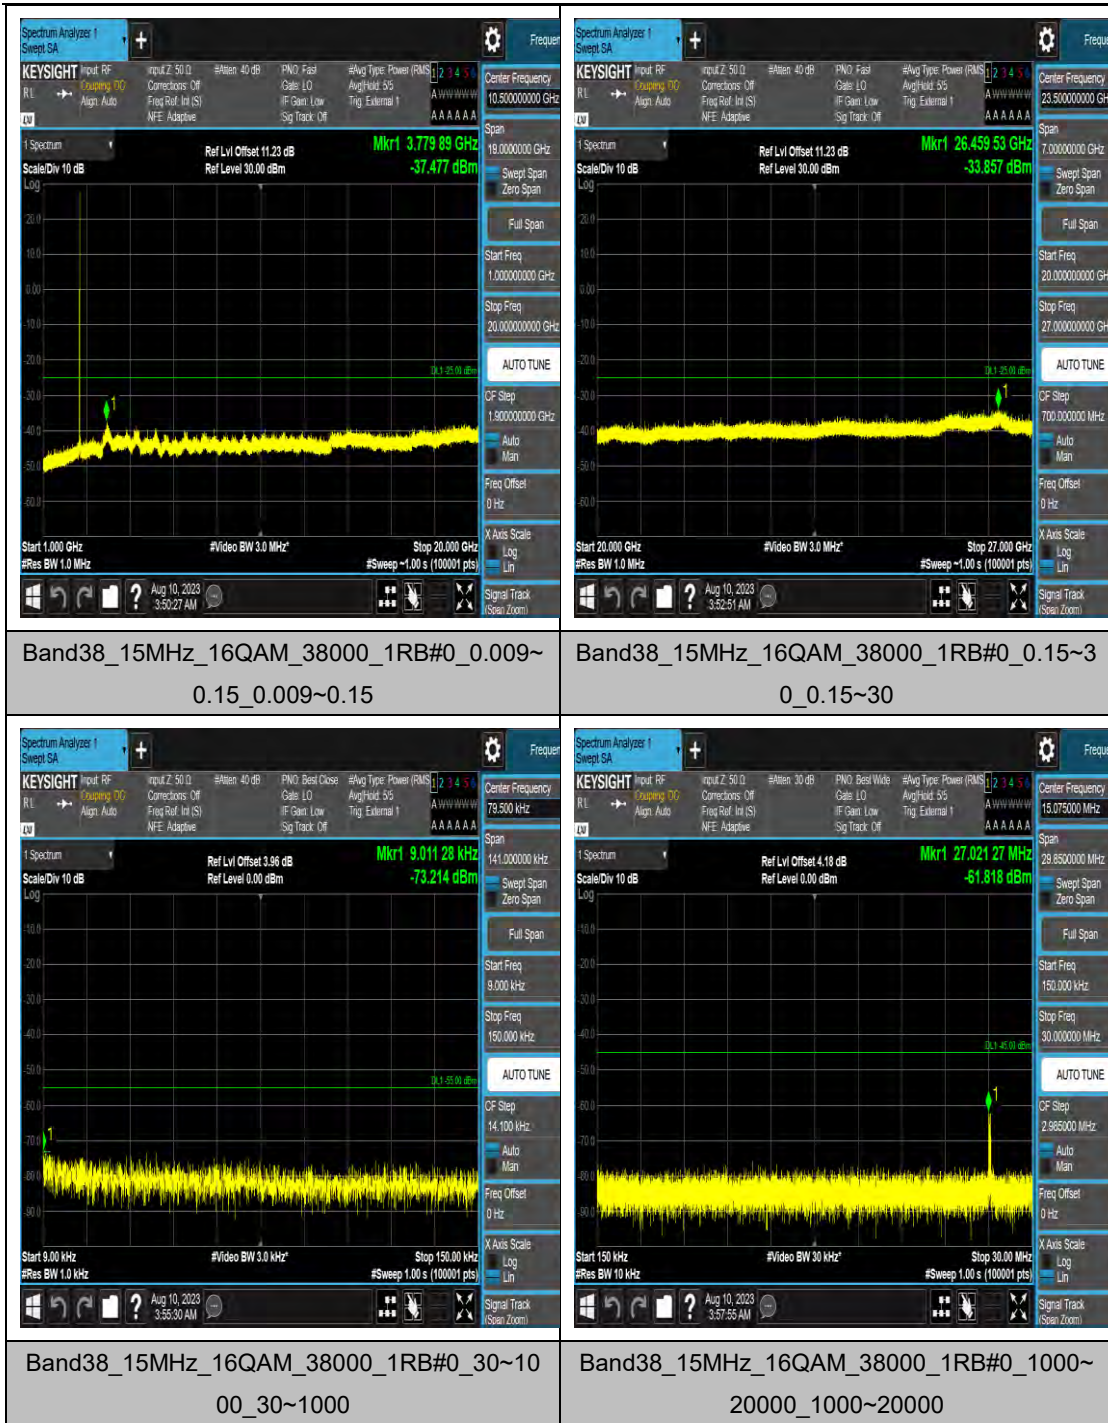

Band38_15MHz_16QAM_37825_1RB#0_1000~20000_1000~20000

Band38_15MHz_16QAM_37825_1RB#0_20000~27000_20000~27000

Band38_15MHz_64QAM_37825_1RB#0_0.009~0.15_0.009~0.15

Band38_15MHz_64QAM_37825_1RB#0_0.15~30_0_0.15~30

Band38_15MHz_16QAM_38000_1RB#0_0.009~0.15_0.009~0.15

Band38_15MHz_16QAM_38000_1RB#0_0.15~30_0.15~30

Band38_15MHz_16QAM_38000_1RB#0_30~1000_00_30~1000

Band38_15MHz_16QAM_38000_1RB#0_1000~2000_1000~2000

Band38_20MHz_16QAM_37850_1RB#0_30~1000_00_30~1000