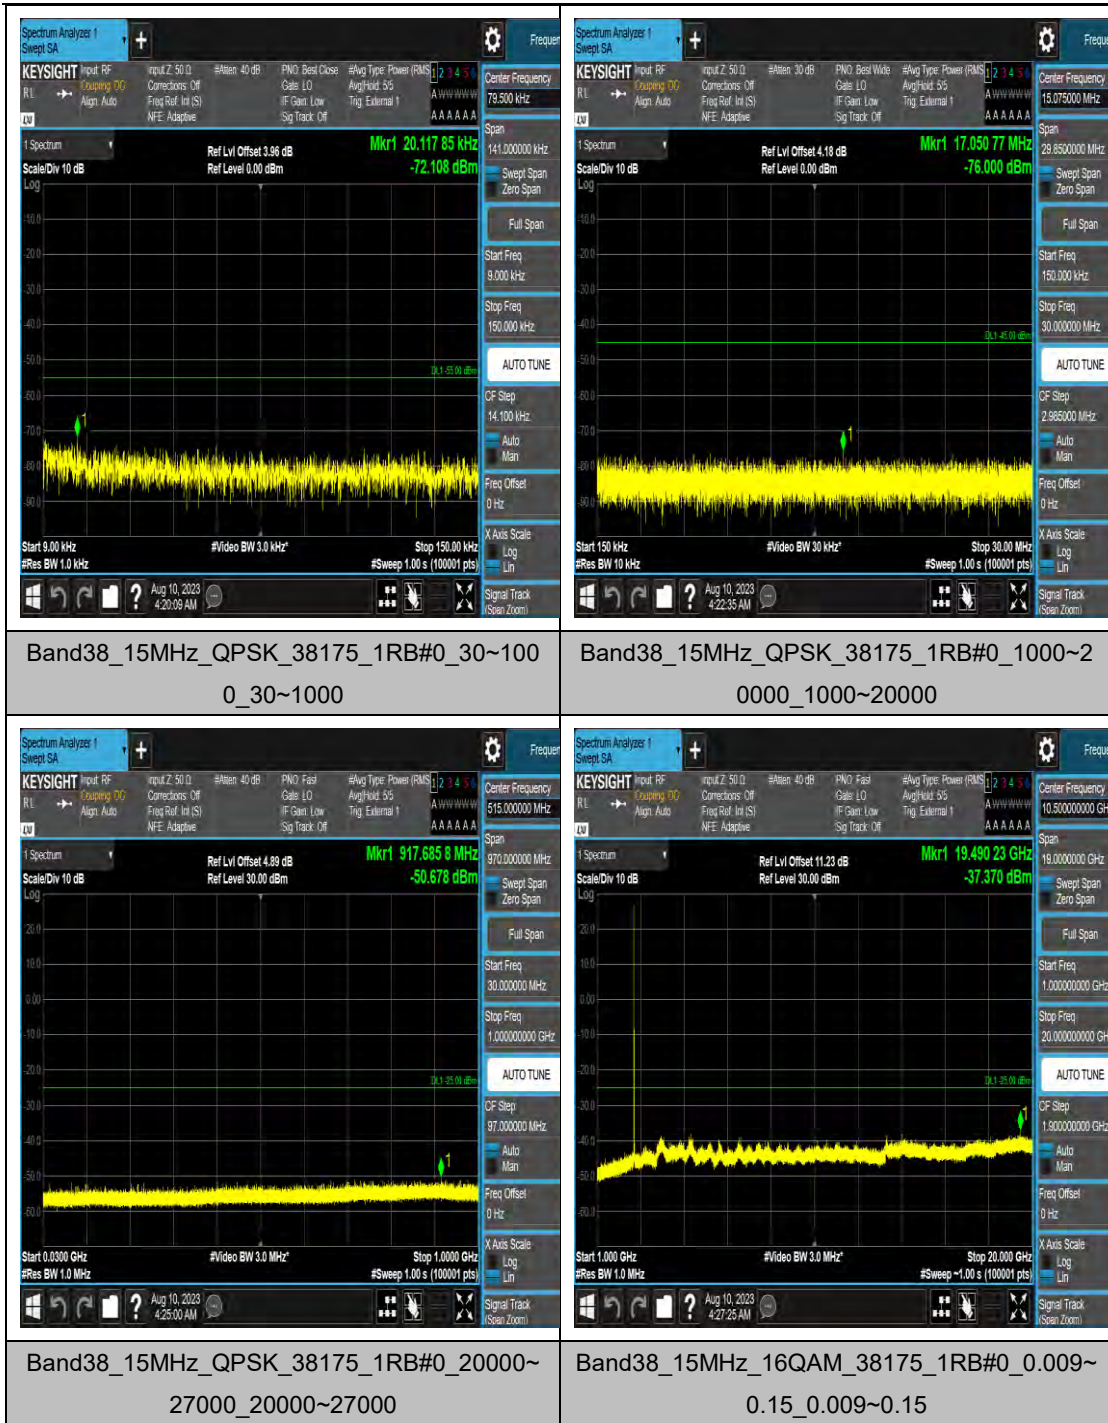

Band38_15MHz_16QAM_38000_1RB#0_0.009~0.15_0.009~0.15

Band38_15MHz_16QAM_38000_1RB#0_0.15~30_0.15~30

Band38_15MHz_16QAM_38000_1RB#0_30~1000_00_30~1000

Band38_15MHz_16QAM_38000_1RB#0_1000~2000_1000~2000

Band38_20MHz_16QAM_37850_1RB#0_30~1000_00_30~1000

Band38_20MHz_16QAM_37850_1RB#0_1000~20000_1000~20000

Band38_20MHz_16QAM_37850_1RB#0_20000~27000_20000~27000

Band38_20MHz_64QAM_37850_1RB#0_0.009~0.15_0.009~0.15

Band38_20MHz_64QAM_38000_1RB#0_30~1000_00_30~1000