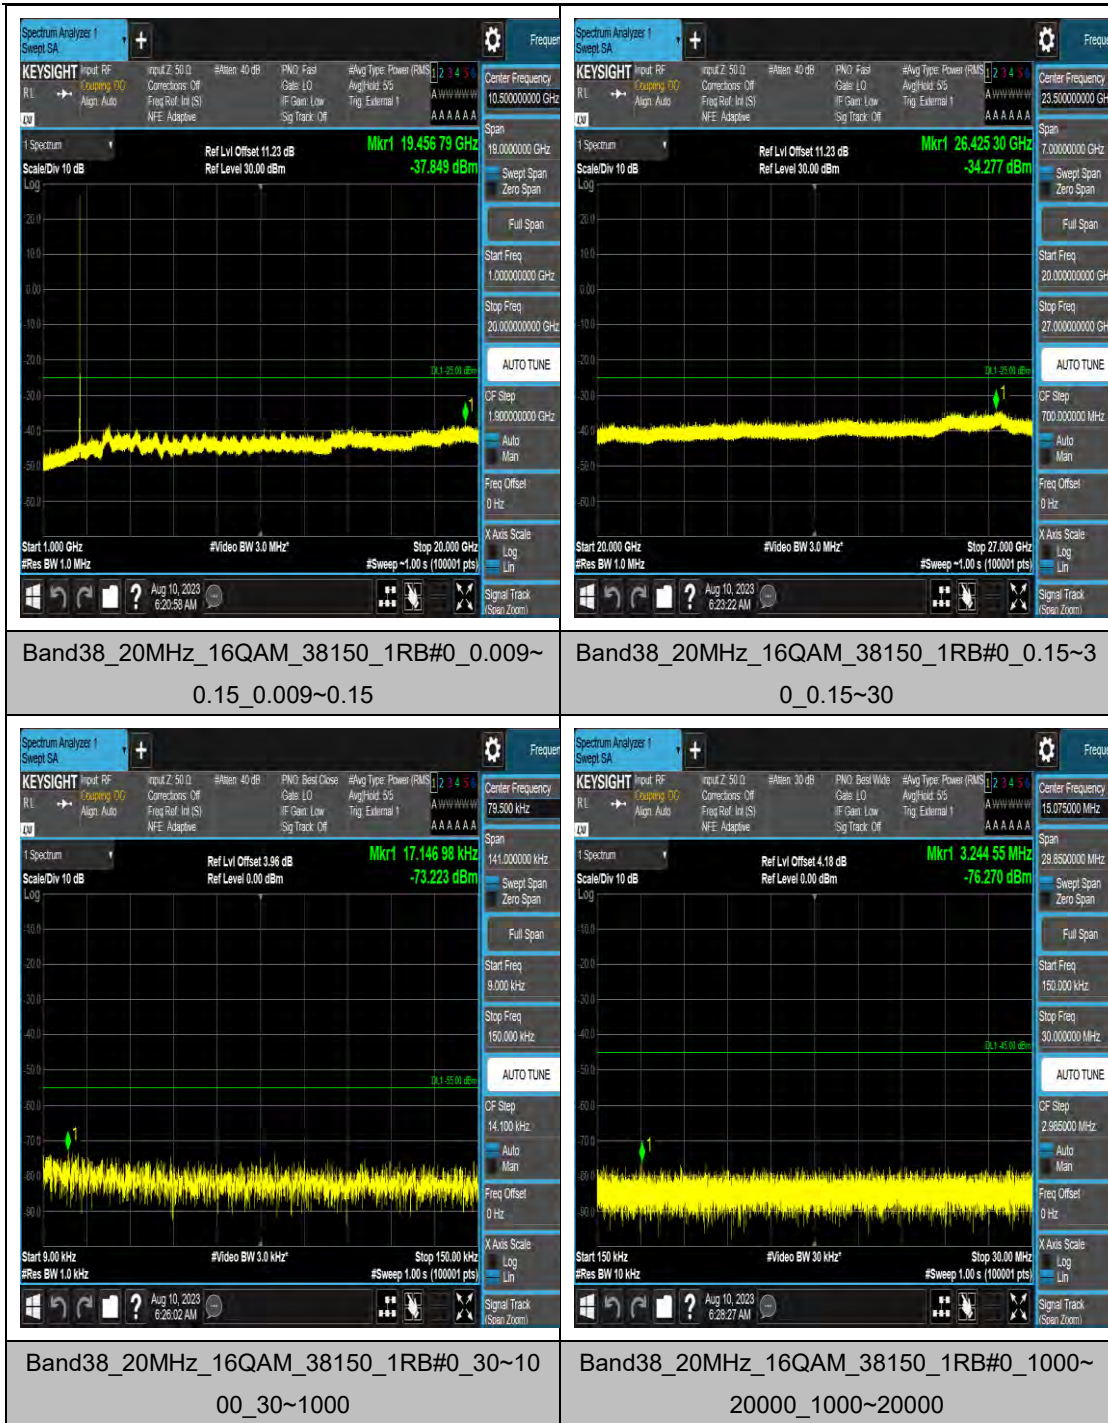

Band38_20MHz_16QAM_37850_1RB#0_1000~20000_1000~20000

Band38_20MHz_16QAM_37850_1RB#0_20000~27000_20000~27000

Band38_20MHz_64QAM_37850_1RB#0_0.009~0.15_0.009~0.15

Band38_20MHz_64QAM_38000_1RB#0_30~1000_00_30~1000

Band38_20MHz_64QAM_38000_1RB#0_1000~20000_1000~20000

Band38_20MHz_64QAM_38000_1RB#0_20000~27000_20000~27000

Band38_20MHz_QPSK_38150_1RB#0_0.009~0.15_0.009~0.15

LTE Band 40(2305-2315) Test Graphs

Band40_5MHz_QPSK_38750_1RB#0_1000~3000_00_1000~3000