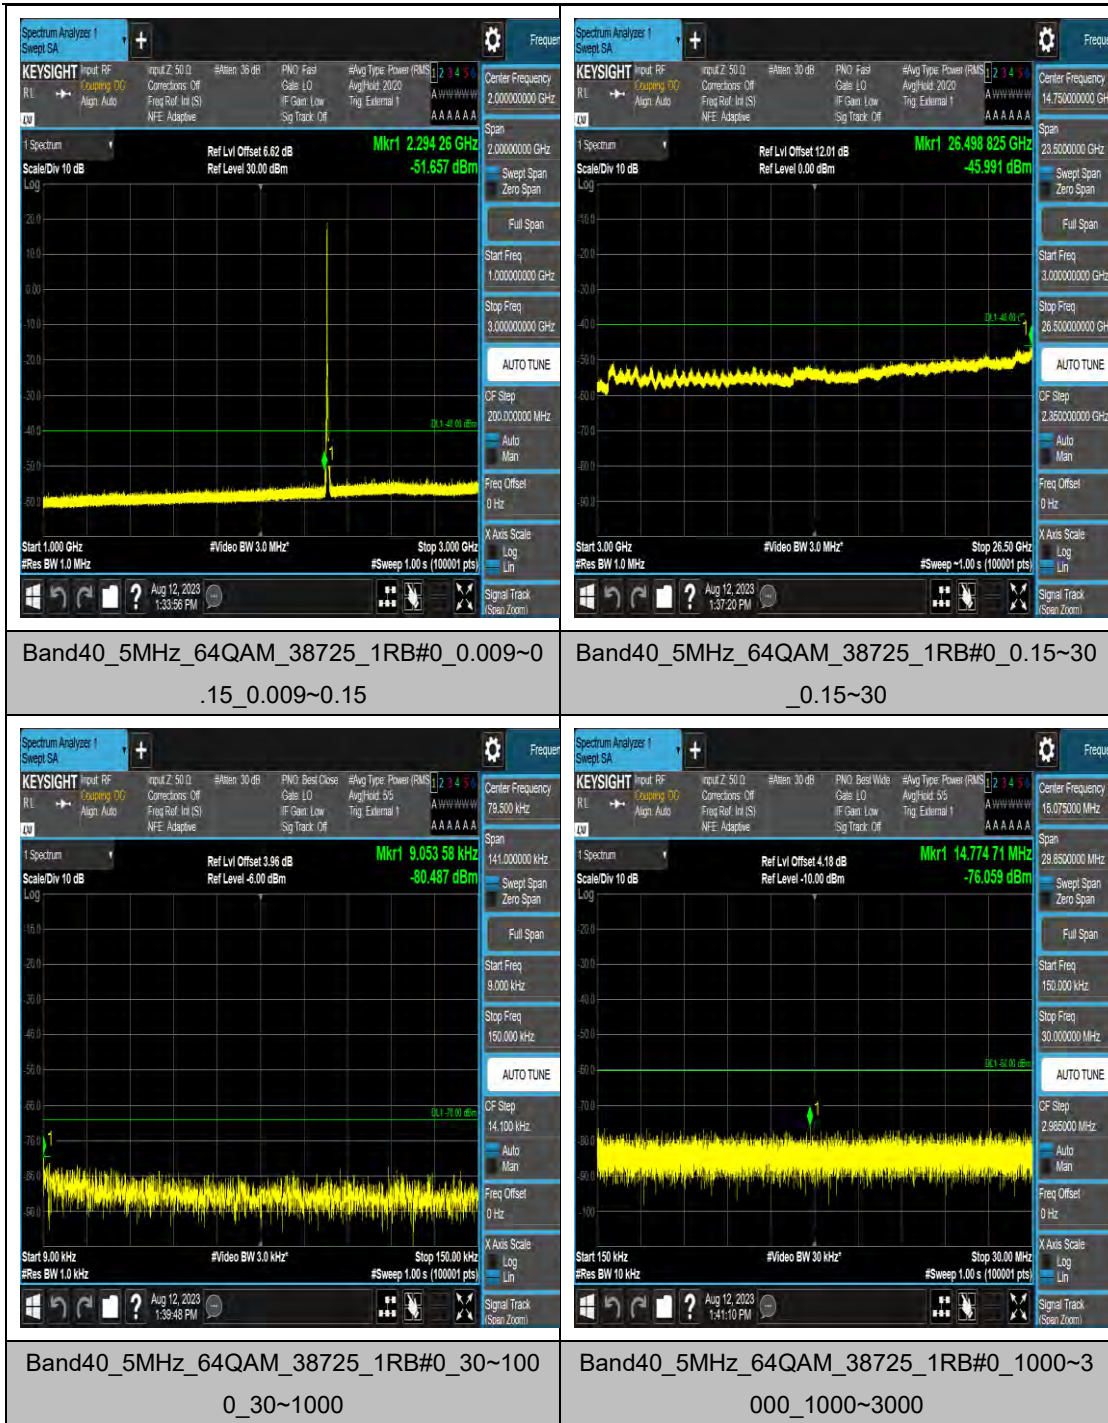

Band38_20MHz_64QAM_38000_1RB#0_1000~20000_1000~20000

Band38_20MHz_64QAM_38000_1RB#0_20000~27000_20000~27000

Band38_20MHz_QPSK_38150_1RB#0_0.009~0.15_0.009~0.15

LTE Band 40(2305-2315) Test Graphs

Band40_5MHz_QPSK_38750_1RB#0_1000~3000_00_1000~3000