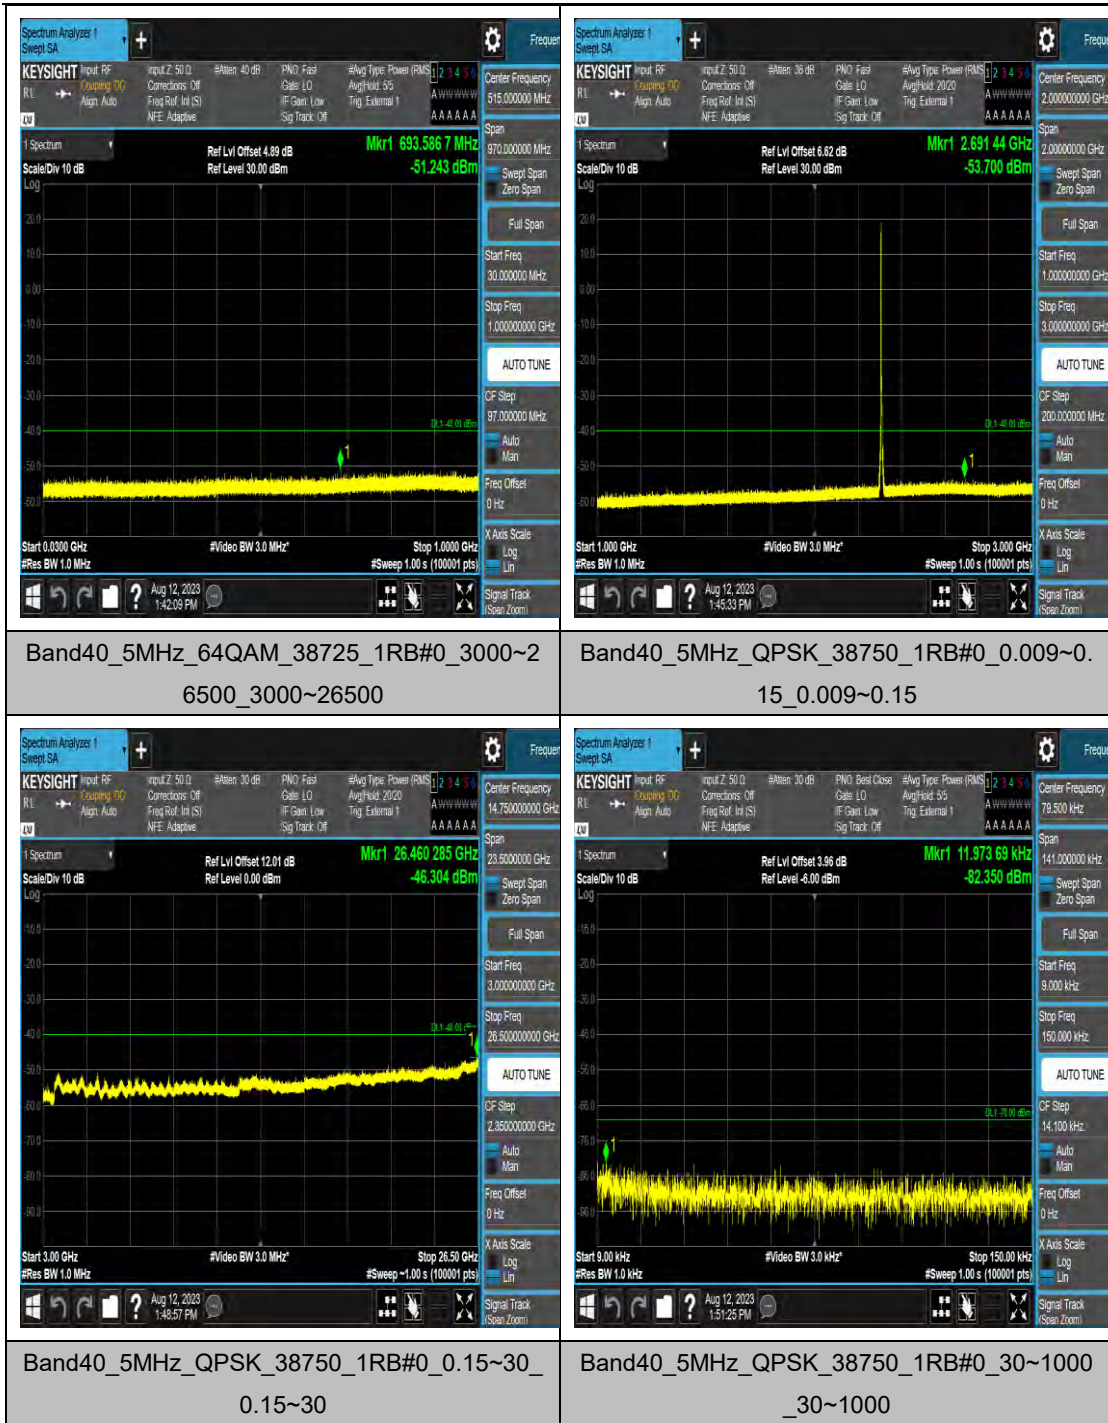

Band38_20MHz_64QAM_38000_1RB#0_1000~20000_1000~20000

Band38_20MHz_64QAM_38000_1RB#0_20000~27000_20000~27000

Band38_20MHz_QPSK_38150_1RB#0_0.009~0.15_0.009~0.15

LTE Band 40(2305-2315) Test Graphs

Band40_5MHz_QPSK_38750_1RB#0_1000~3000_00_1000~3000