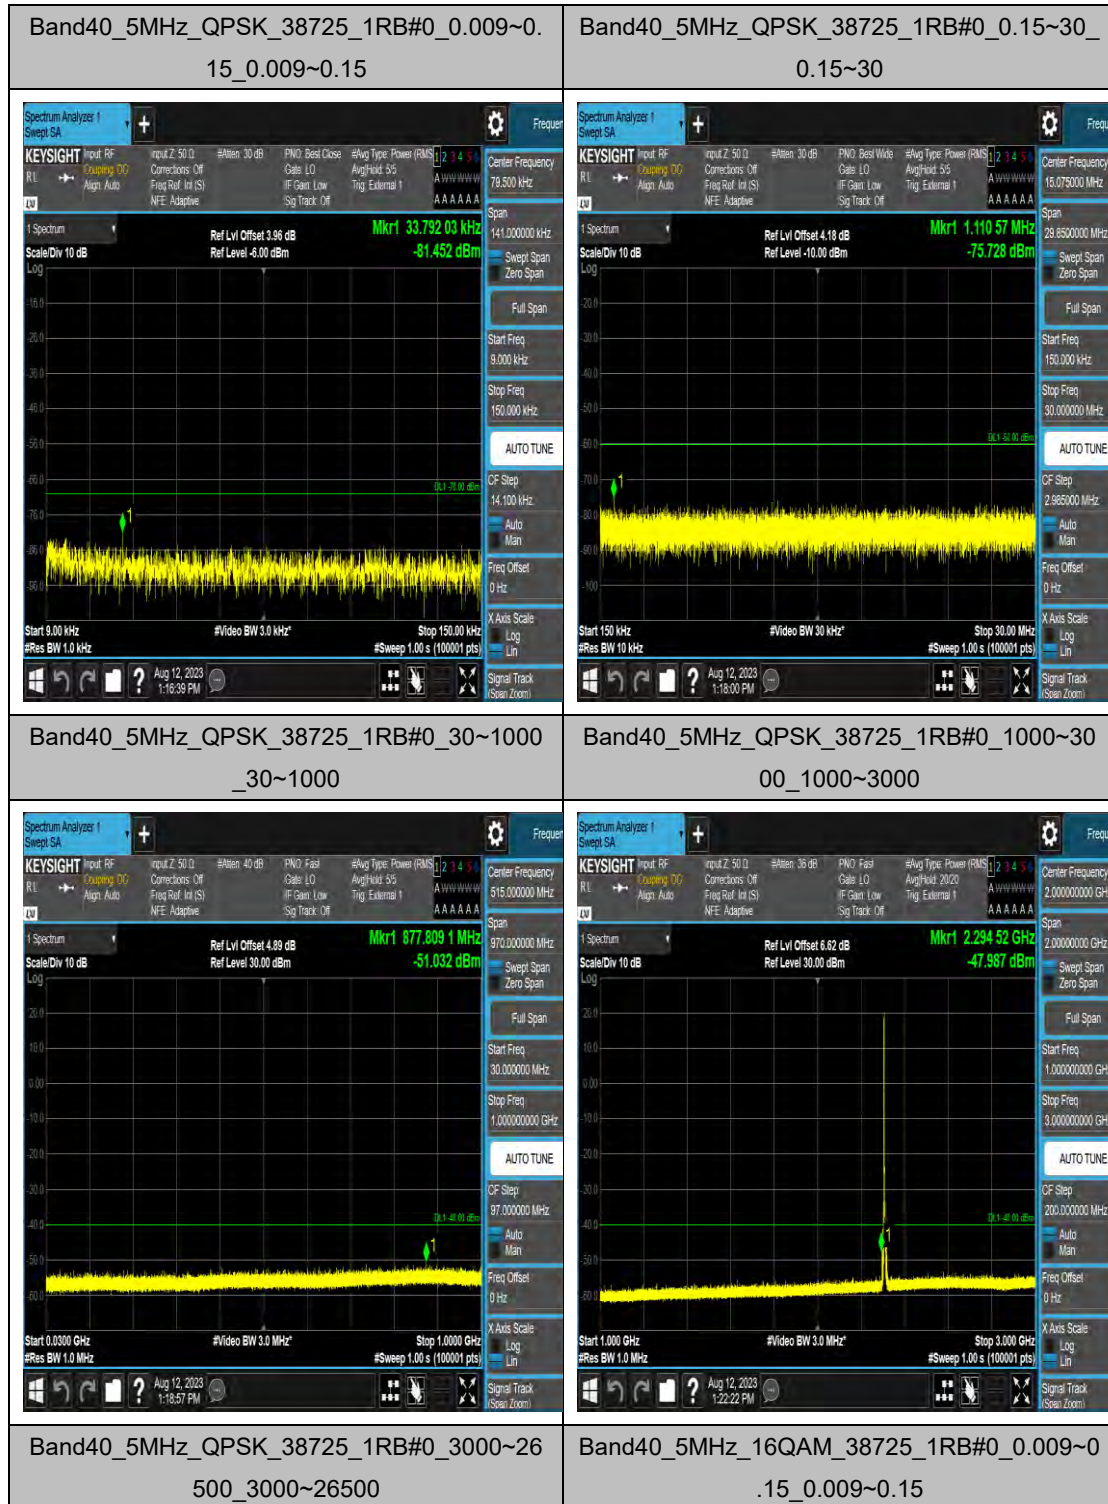

Band38_20MHz_64QAM_38000_1RB#0_1000~20000_1000~20000

Band38_20MHz_64QAM_38000_1RB#0_20000~27000_20000~27000

Band38_20MHz_QPSK_38150_1RB#0_0.009~0.15_0.009~0.15

LTE Band 40(2305-2315) Test Graphs

Band40_5MHz_QPSK_38750_1RB#0_1000~3000_00_1000~3000