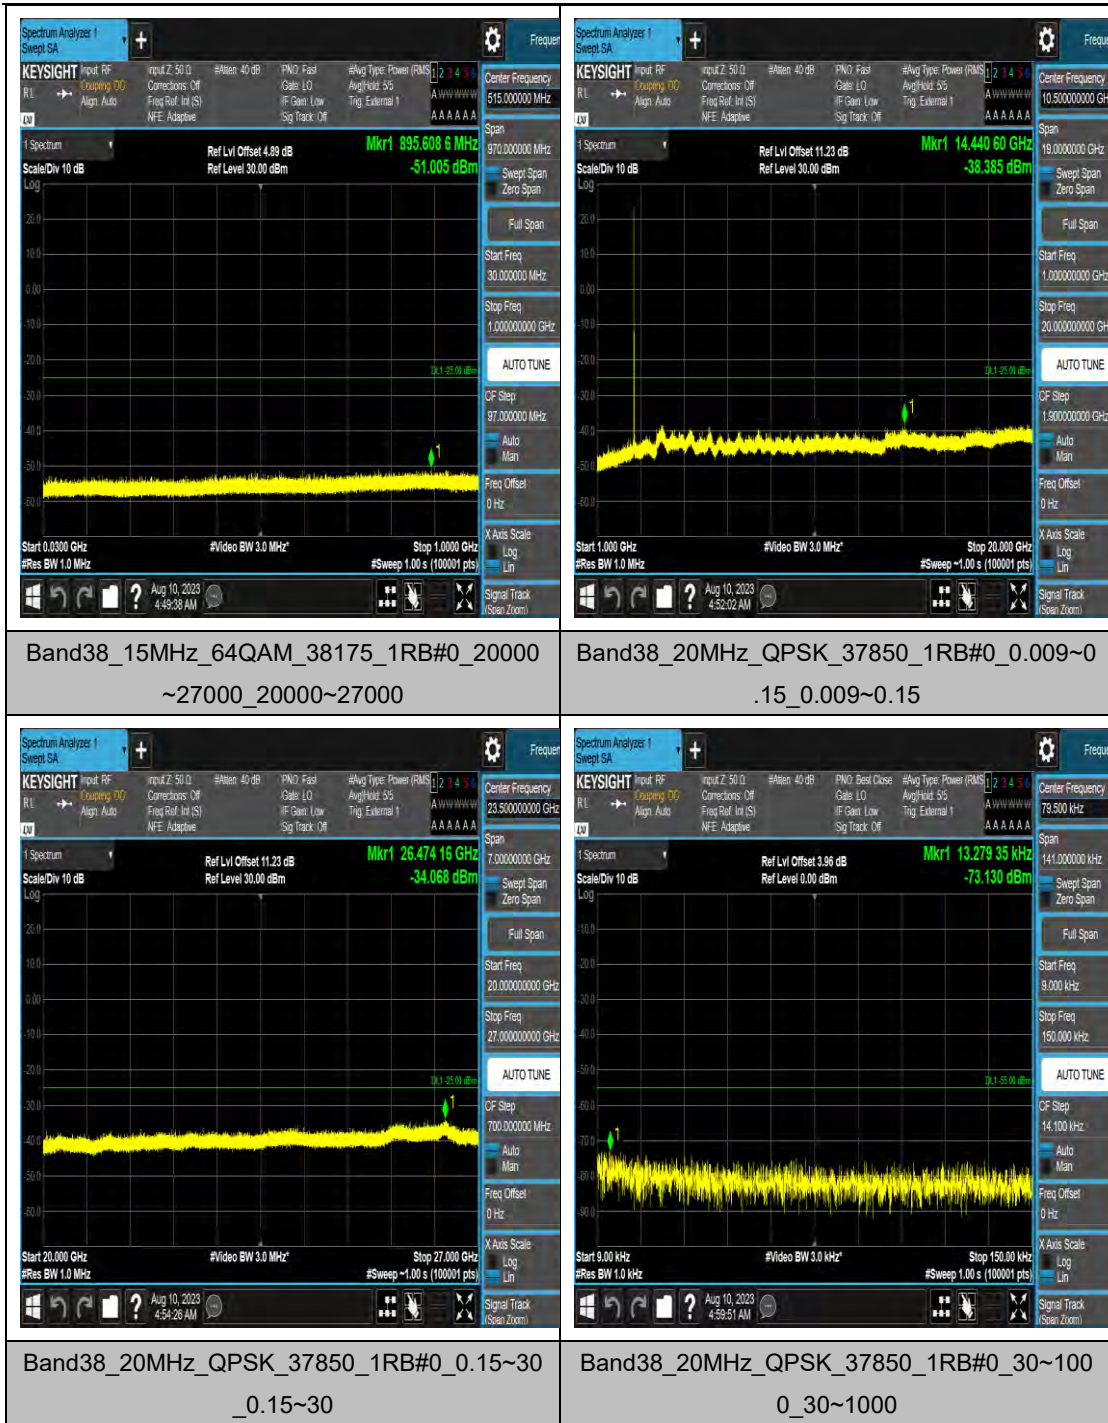

Band38_15MHz_16QAM_38000_1RB#0_0.009~0.15_0.009~0.15

Band38_15MHz_16QAM_38000_1RB#0_0.15~30_0.15~30

Band38_15MHz_16QAM_38000_1RB#0_30~1000_00_30~1000

Band38_15MHz_16QAM_38000_1RB#0_1000~2000_1000~2000

Band38_20MHz_16QAM_37850_1RB#0_30~1000_00_30~1000