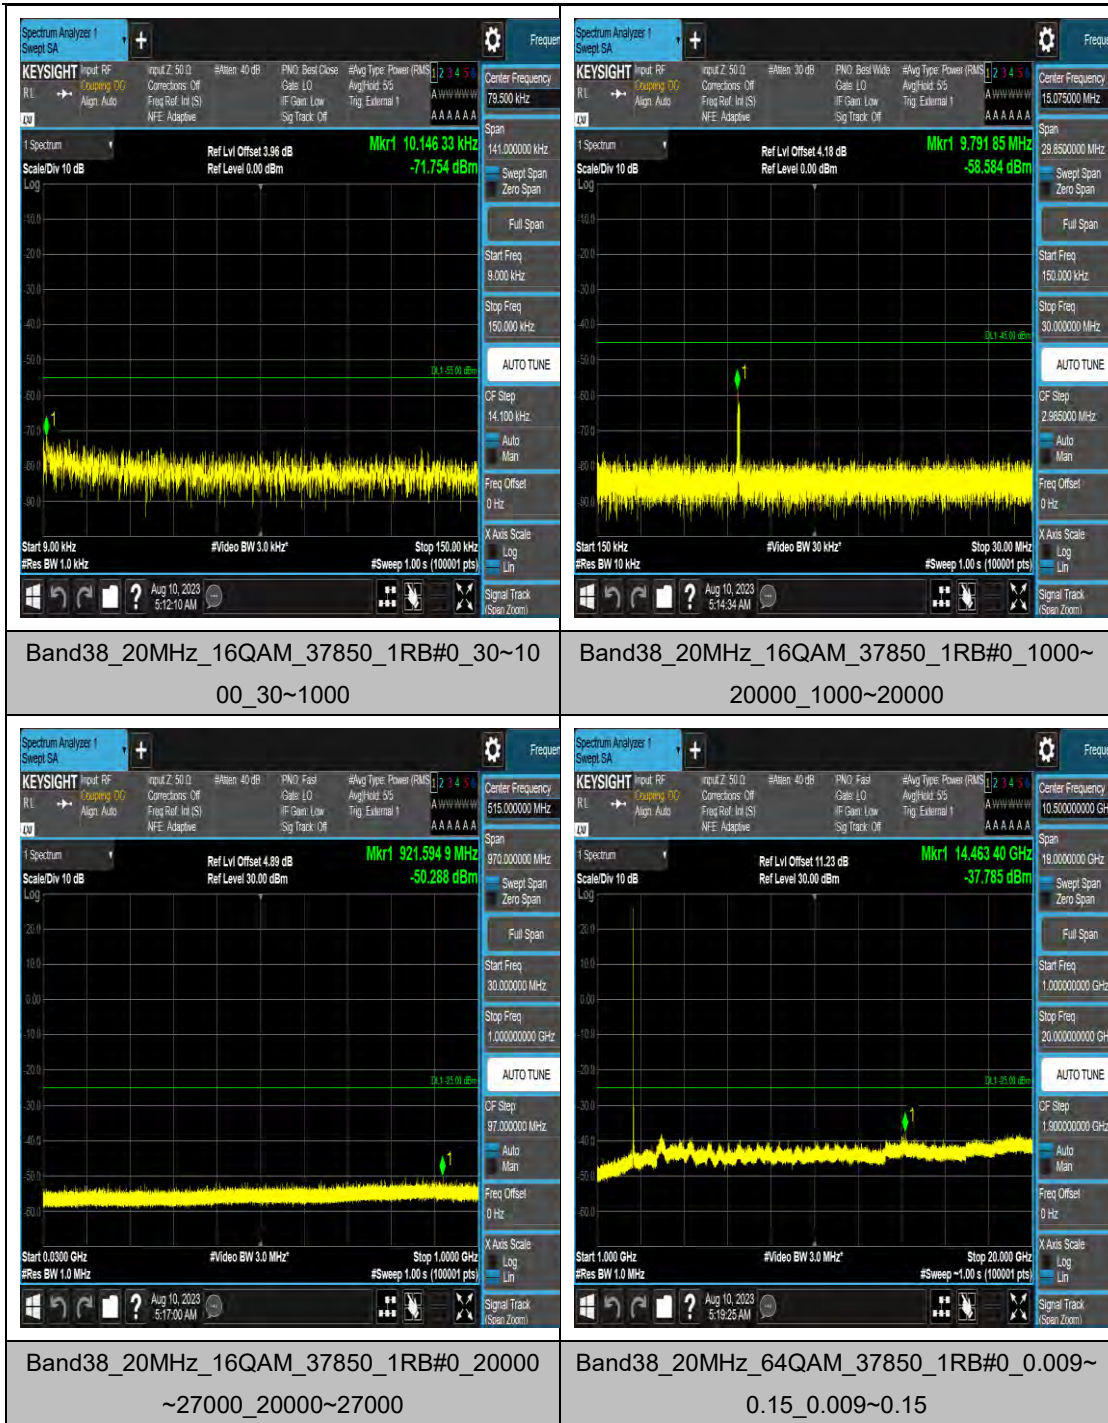

Band38_15MHz_16QAM_38000_1RB#0_0.009~0.15_0.009~0.15

Band38_15MHz_16QAM_38000_1RB#0_0.15~30_0.15~30

Band38_15MHz_16QAM_38000_1RB#0_30~1000_00_30~1000

Band38_15MHz_16QAM_38000_1RB#0_1000~2000_1000~2000

Band38_20MHz_16QAM_37850_1RB#0_30~1000_00_30~1000

Band38_20MHz_16QAM_37850_1RB#0_1000~20000_1000~20000

Band38_20MHz_16QAM_37850_1RB#0_20000~27000_20000~27000

Band38_20MHz_64QAM_37850_1RB#0_0.009~0.15_0.009~0.15

Band38_20MHz_64QAM_38000_1RB#0_30~1000_00_30~1000