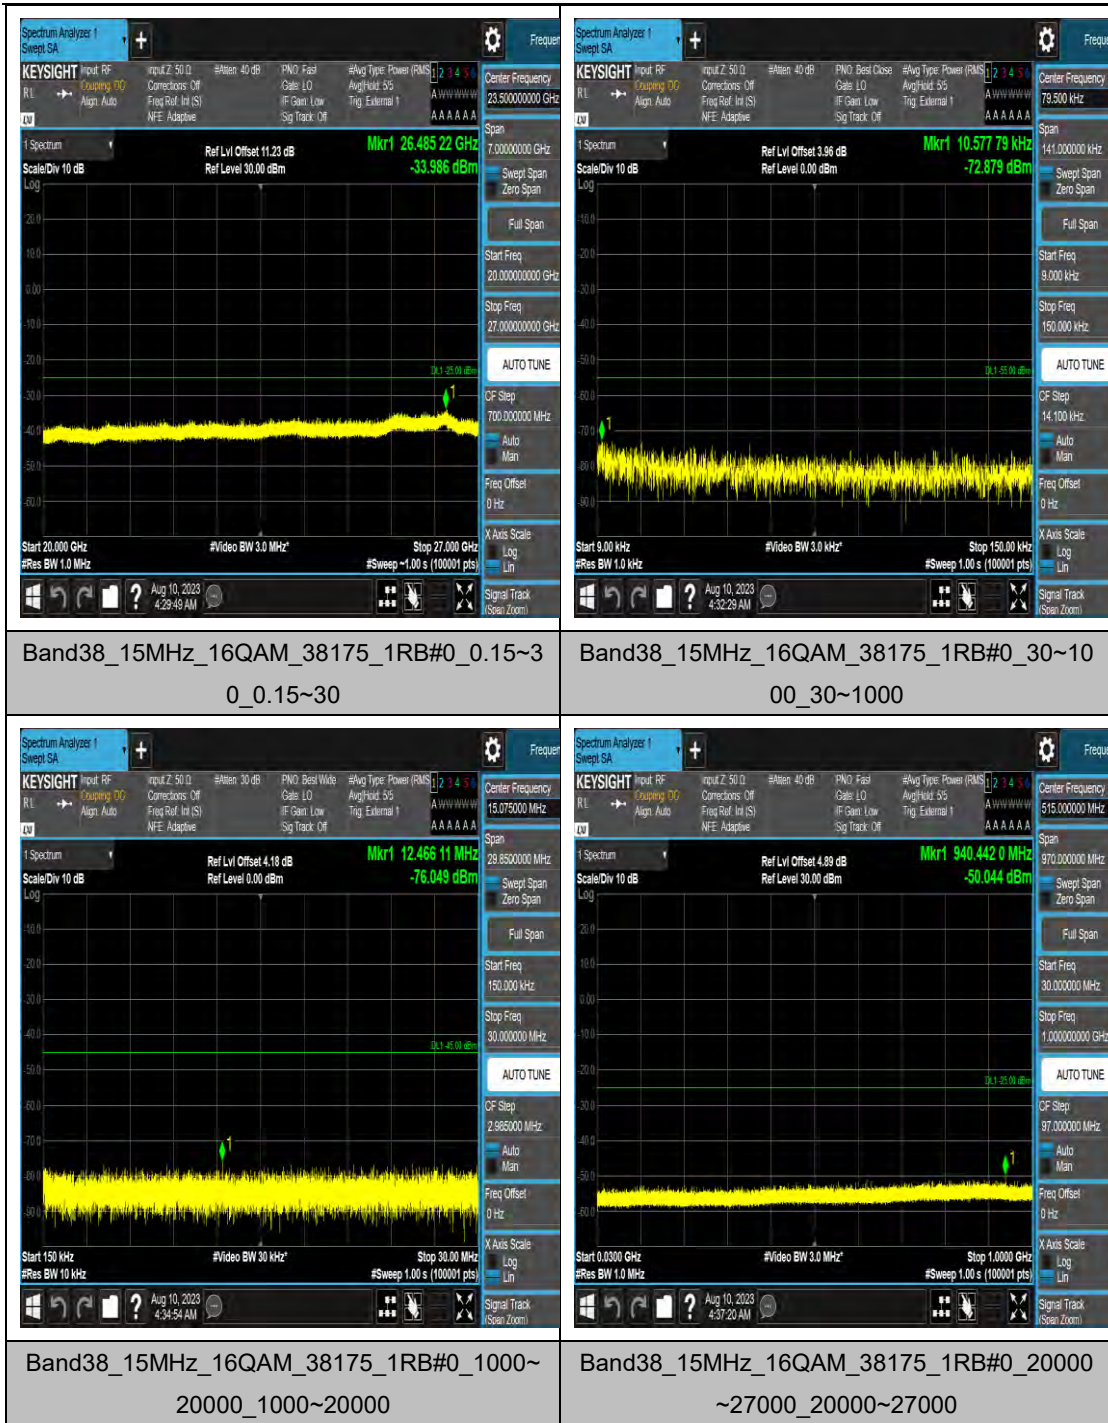

Band38_15MHz_16QAM_38000_1RB#0_0.009~0.15_0.009~0.15

Band38_15MHz_16QAM_38000_1RB#0_0.15~30_0.15~30

Band38_15MHz_16QAM_38000_1RB#0_30~1000_00_30~1000

Band38_15MHz_16QAM_38000_1RB#0_1000~2000_1000~2000

Band38_20MHz_16QAM_37850_1RB#0_30~1000_00_30~1000

Band38_20MHz_16QAM_37850_1RB#0_1000~20000_1000~20000

Band38_20MHz_16QAM_37850_1RB#0_20000~27000_20000~27000

Band38_20MHz_64QAM_37850_1RB#0_0.009~0.15_0.009~0.15

Band38_20MHz_64QAM_38000_1RB#0_30~1000_00_30~1000