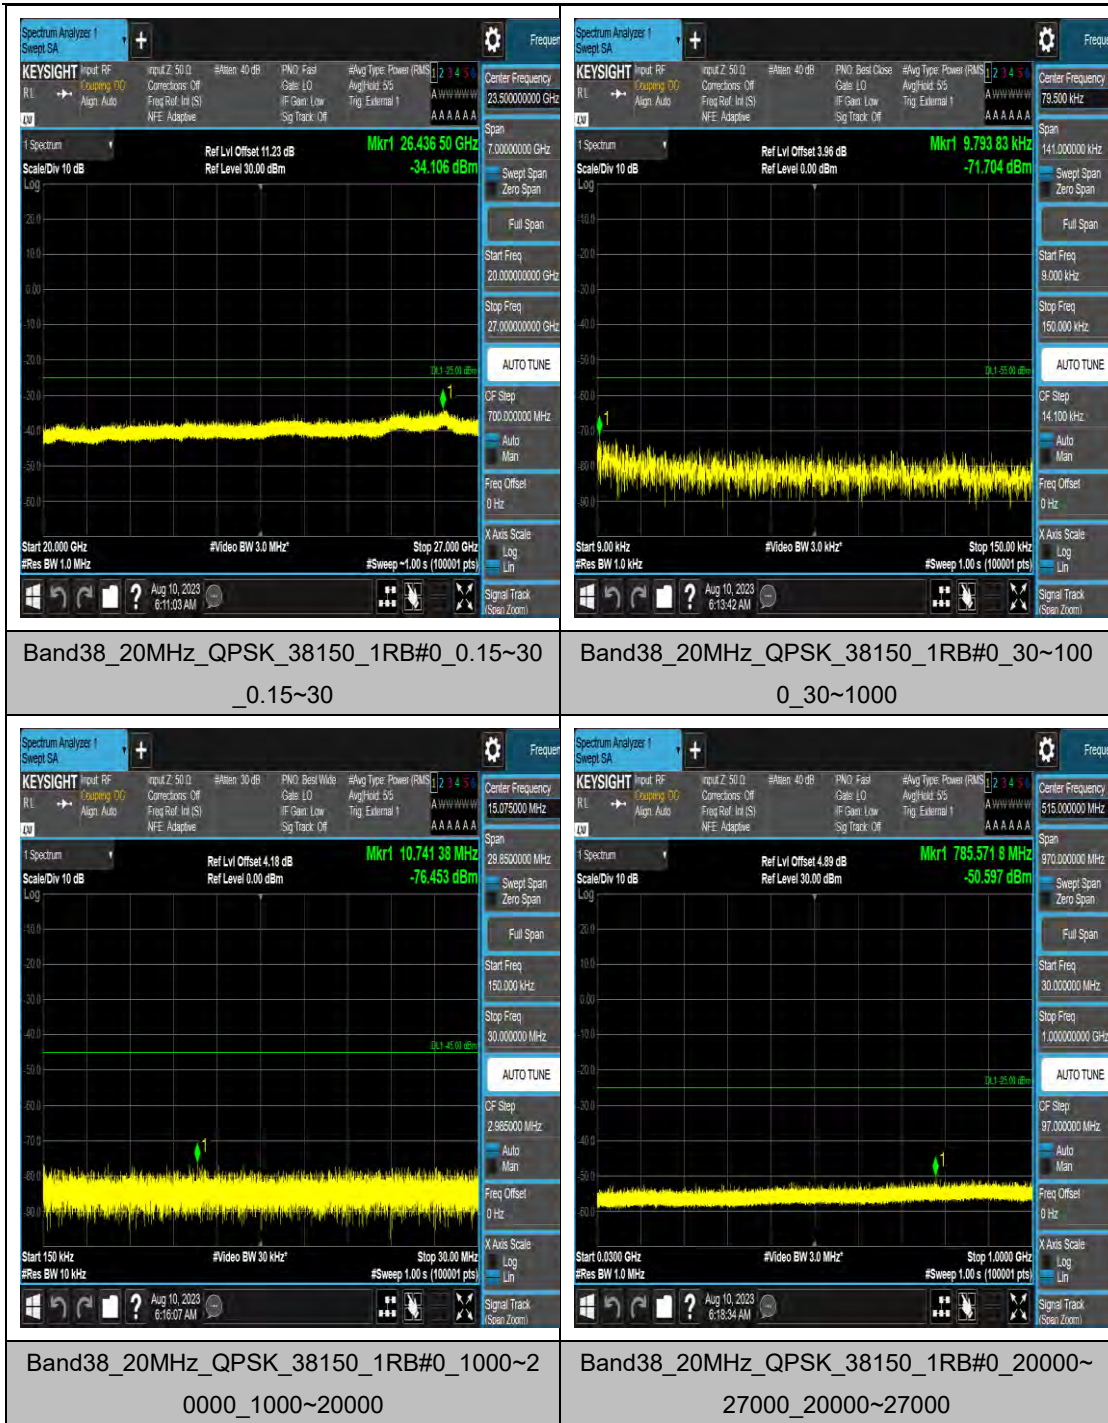

Band38_20MHz_16QAM_37850_1RB#0_1000~20000_1000~20000

Band38_20MHz_16QAM_37850_1RB#0_20000~27000_20000~27000

Band38_20MHz_64QAM_37850_1RB#0_0.009~0.15_0.009~0.15

Band38_20MHz_64QAM_38000_1RB#0_30~1000_00_30~1000

Band38_20MHz_64QAM_38000_1RB#0_1000~20000_1000~20000

Band38_20MHz_64QAM_38000_1RB#0_20000~27000_20000~27000

Band38_20MHz_QPSK_38150_1RB#0_0.009~0.15_0.009~0.15

LTE Band 40(2305-2315) Test Graphs

Band40_5MHz_QPSK_38750_1RB#0_1000~3000_00_1000~3000