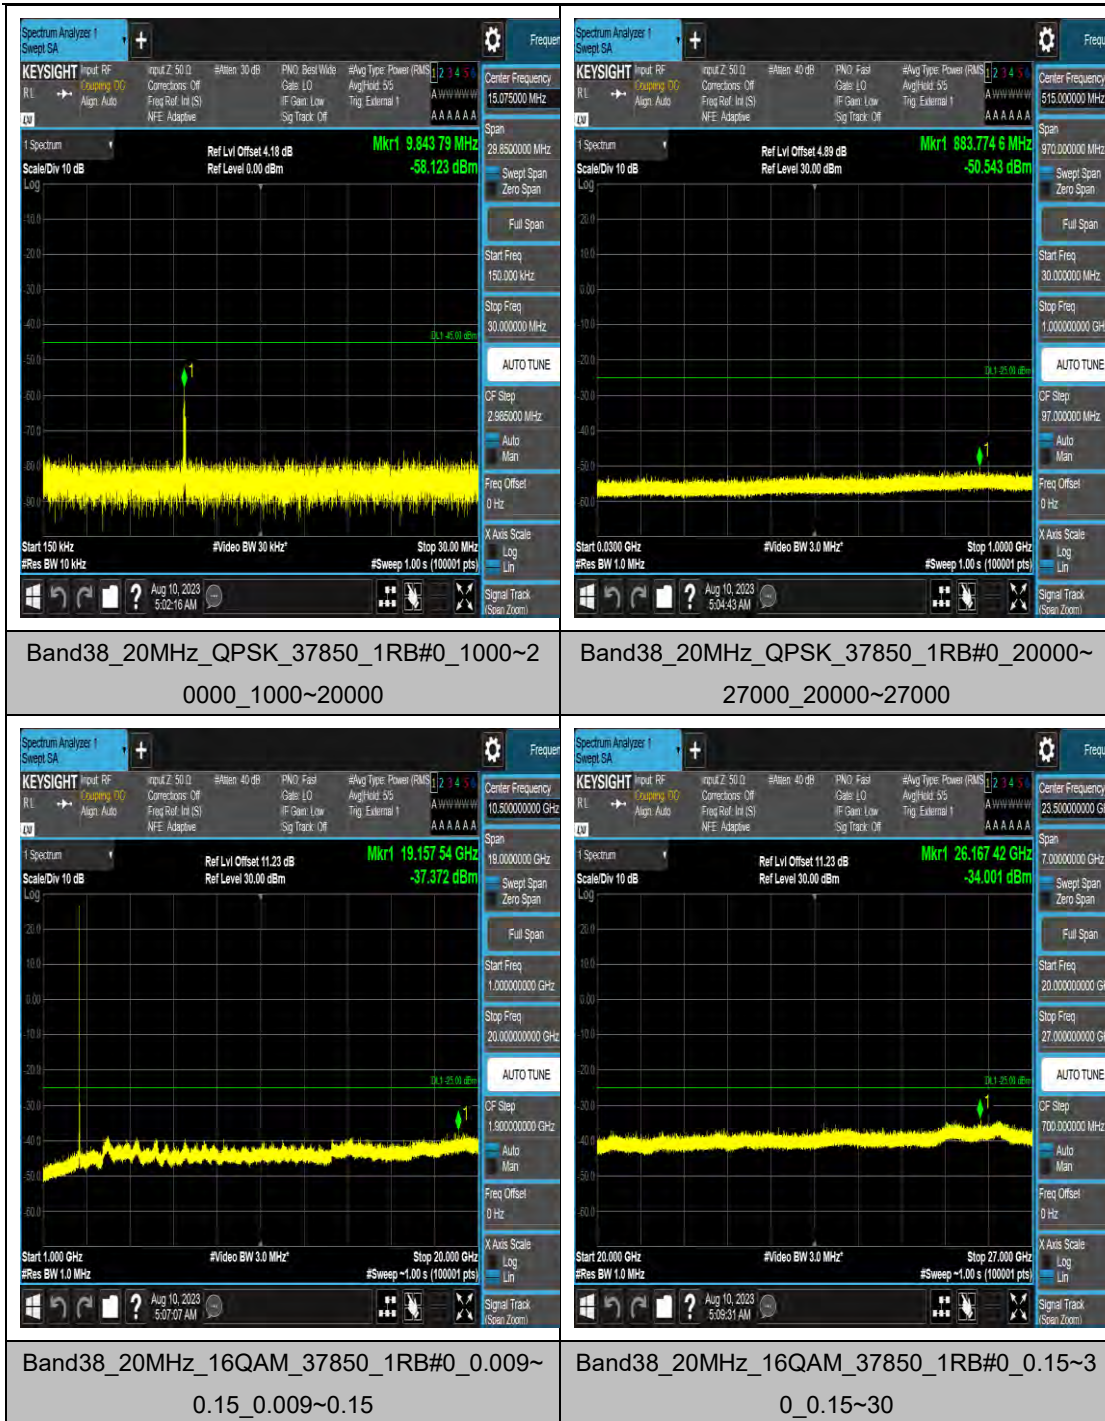

Band38_15MHz_16QAM_38000_1RB#0_0.009~0.15_0.009~0.15

Band38_15MHz_16QAM_38000_1RB#0_0.15~30_0.15~30

Band38_15MHz_16QAM_38000_1RB#0_30~1000_00_30~1000

Band38_15MHz_16QAM_38000_1RB#0_1000~2000_1000~2000

Band38_20MHz_16QAM_37850_1RB#0_30~1000_00_30~1000

Band38_20MHz_16QAM_37850_1RB#0_1000~20000_1000~20000

Band38_20MHz_16QAM_37850_1RB#0_20000~27000_20000~27000

Band38_20MHz_64QAM_37850_1RB#0_0.009~0.15_0.009~0.15

Band38_20MHz_64QAM_38000_1RB#0_30~1000_00_30~1000