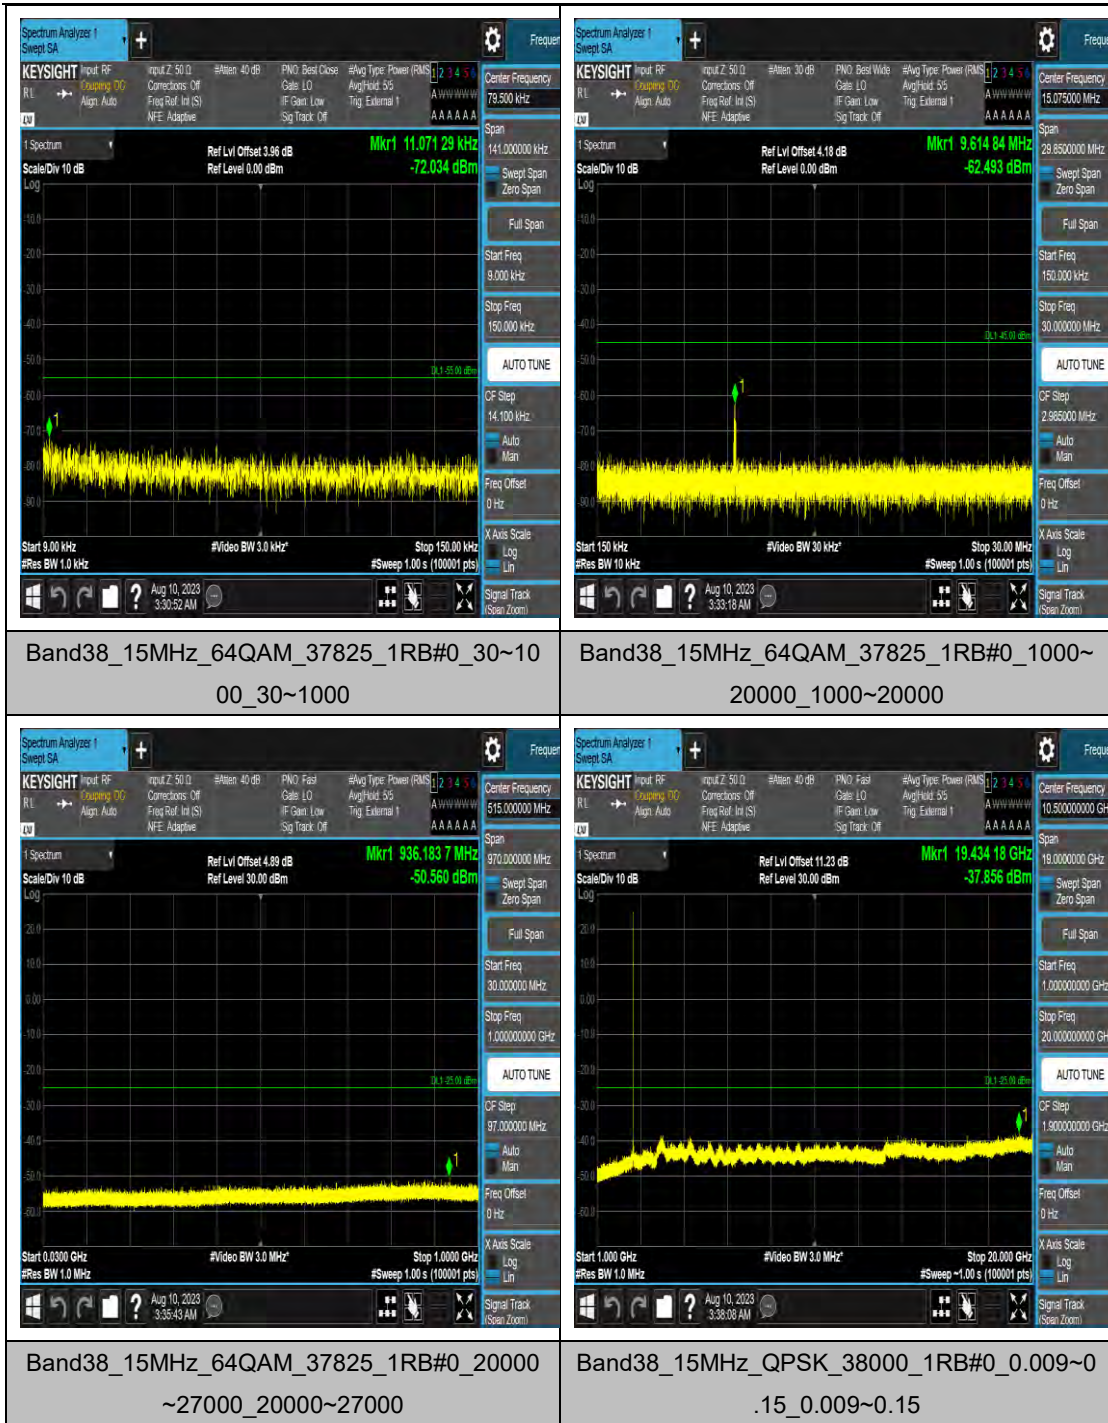

Band38_15MHz_16QAM_37825_1RB#0_1000~20000_1000~20000

Band38_15MHz_16QAM_37825_1RB#0_20000~27000_20000~27000

Band38_15MHz_64QAM_37825_1RB#0_0.009~0.15_0.009~0.15

Band38_15MHz_64QAM_37825_1RB#0_0.15~30_0_0.15~30

Band38_15MHz_16QAM_38000_1RB#0_0.009~0.15_0.009~0.15

Band38_15MHz_16QAM_38000_1RB#0_0.15~30_0.15~30

Band38_15MHz_16QAM_38000_1RB#0_30~1000_00_30~1000

Band38_15MHz_16QAM_38000_1RB#0_1000~2000_1000~2000

Band38_20MHz_16QAM_37850_1RB#0_30~1000_00_30~1000