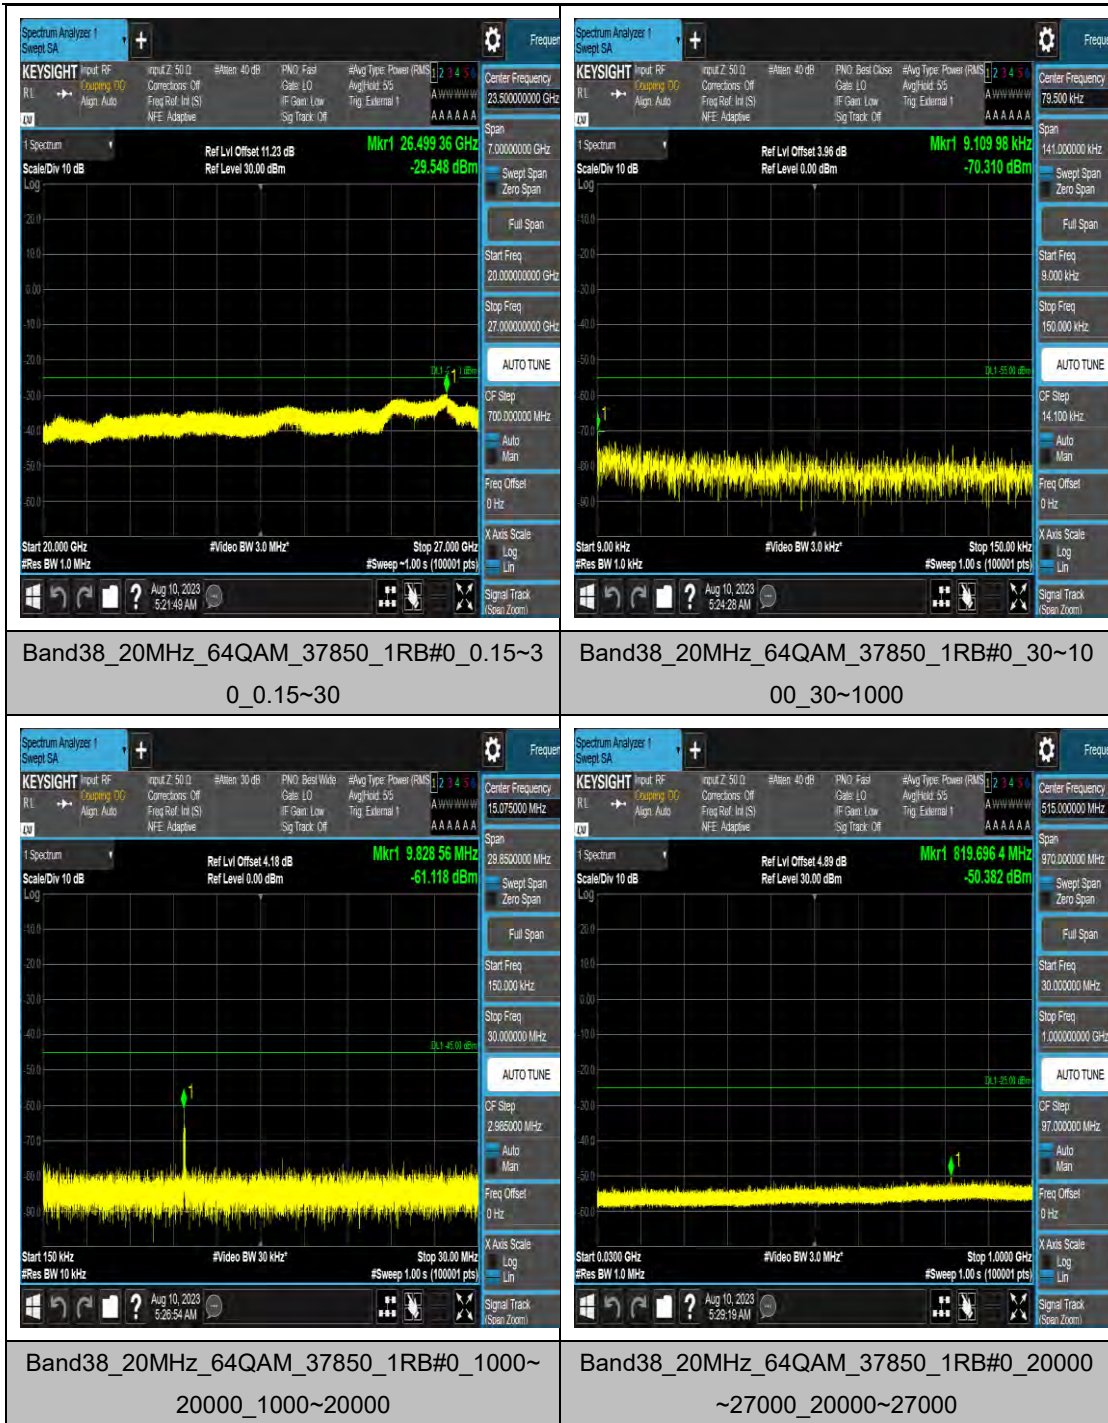

Band38_15MHz_16QAM_38000_1RB#0_0.009~0.15_0.009~0.15

Band38_15MHz_16QAM_38000_1RB#0_0.15~30_0.15~30

Band38_15MHz_16QAM_38000_1RB#0_30~1000_00_30~1000

Band38_15MHz_16QAM_38000_1RB#0_1000~2000_1000~2000

Band38_20MHz_16QAM_37850_1RB#0_30~1000_00_30~1000

Band38_20MHz_16QAM_37850_1RB#0_1000~20000_1000~20000

Band38_20MHz_16QAM_37850_1RB#0_20000~27000_20000~27000

Band38_20MHz_64QAM_37850_1RB#0_0.009~0.15_0.009~0.15

Band38_20MHz_64QAM_38000_1RB#0_30~1000_00_30~1000