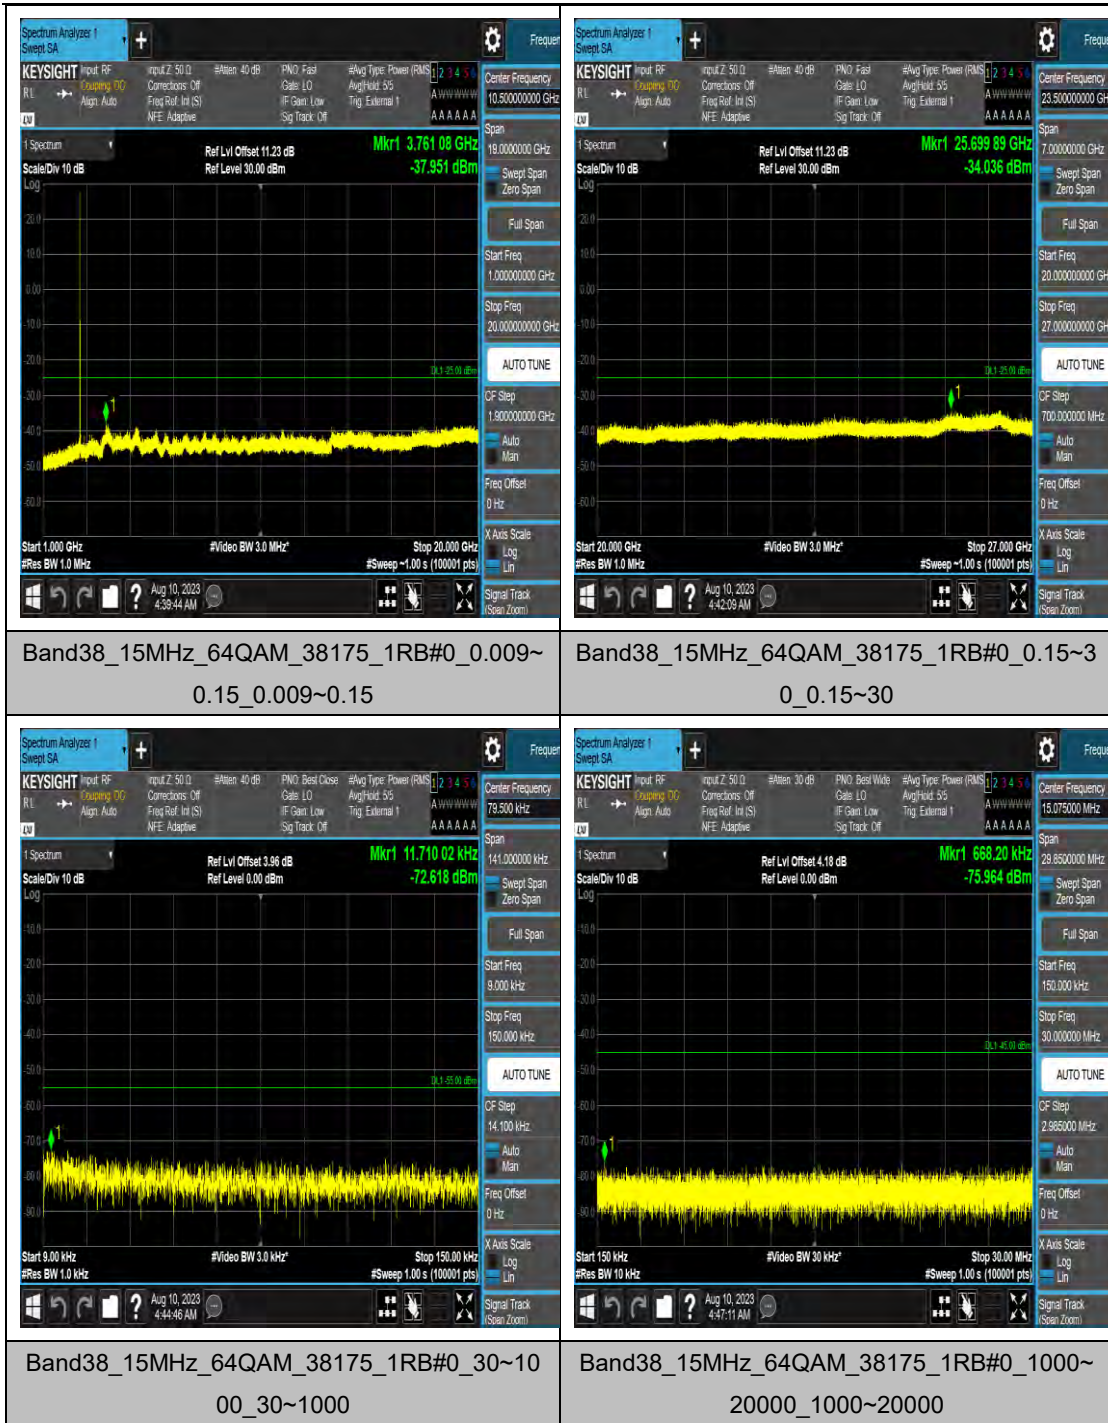

Band38_15MHz_16QAM_38000_1RB#0_0.009~0.15_0.009~0.15

Band38_15MHz_16QAM_38000_1RB#0_0.15~30_0.15~30

Band38_15MHz_16QAM_38000_1RB#0_30~1000_00_30~1000

Band38_15MHz_16QAM_38000_1RB#0_1000~2000_1000~2000

Band38_20MHz_16QAM_37850_1RB#0_30~1000_00_30~1000

Band38_20MHz_16QAM_37850_1RB#0_1000~20000_1000~20000

Band38_20MHz_16QAM_37850_1RB#0_20000~27000_20000~27000

Band38_20MHz_64QAM_37850_1RB#0_0.009~0.15_0.009~0.15

Band38_20MHz_64QAM_38000_1RB#0_30~1000_00_30~1000