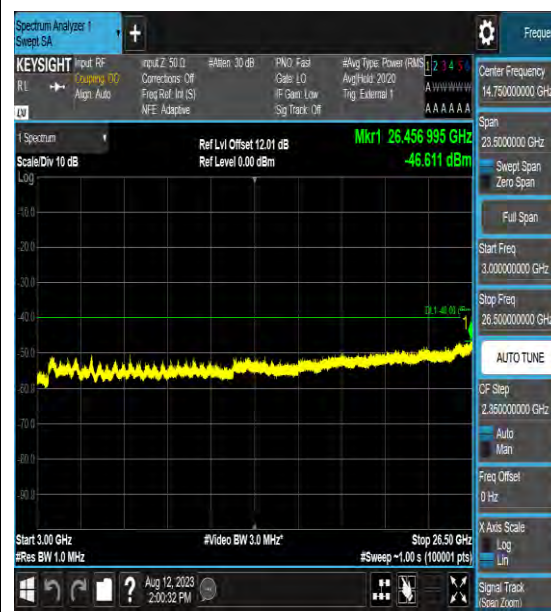

Band40_5MHz_QPSK_38750_1RB#0_3000~26500_500_3000~26500

Band40_5MHz_16QAM_38750_1RB#0_0.15~30_0.15~30