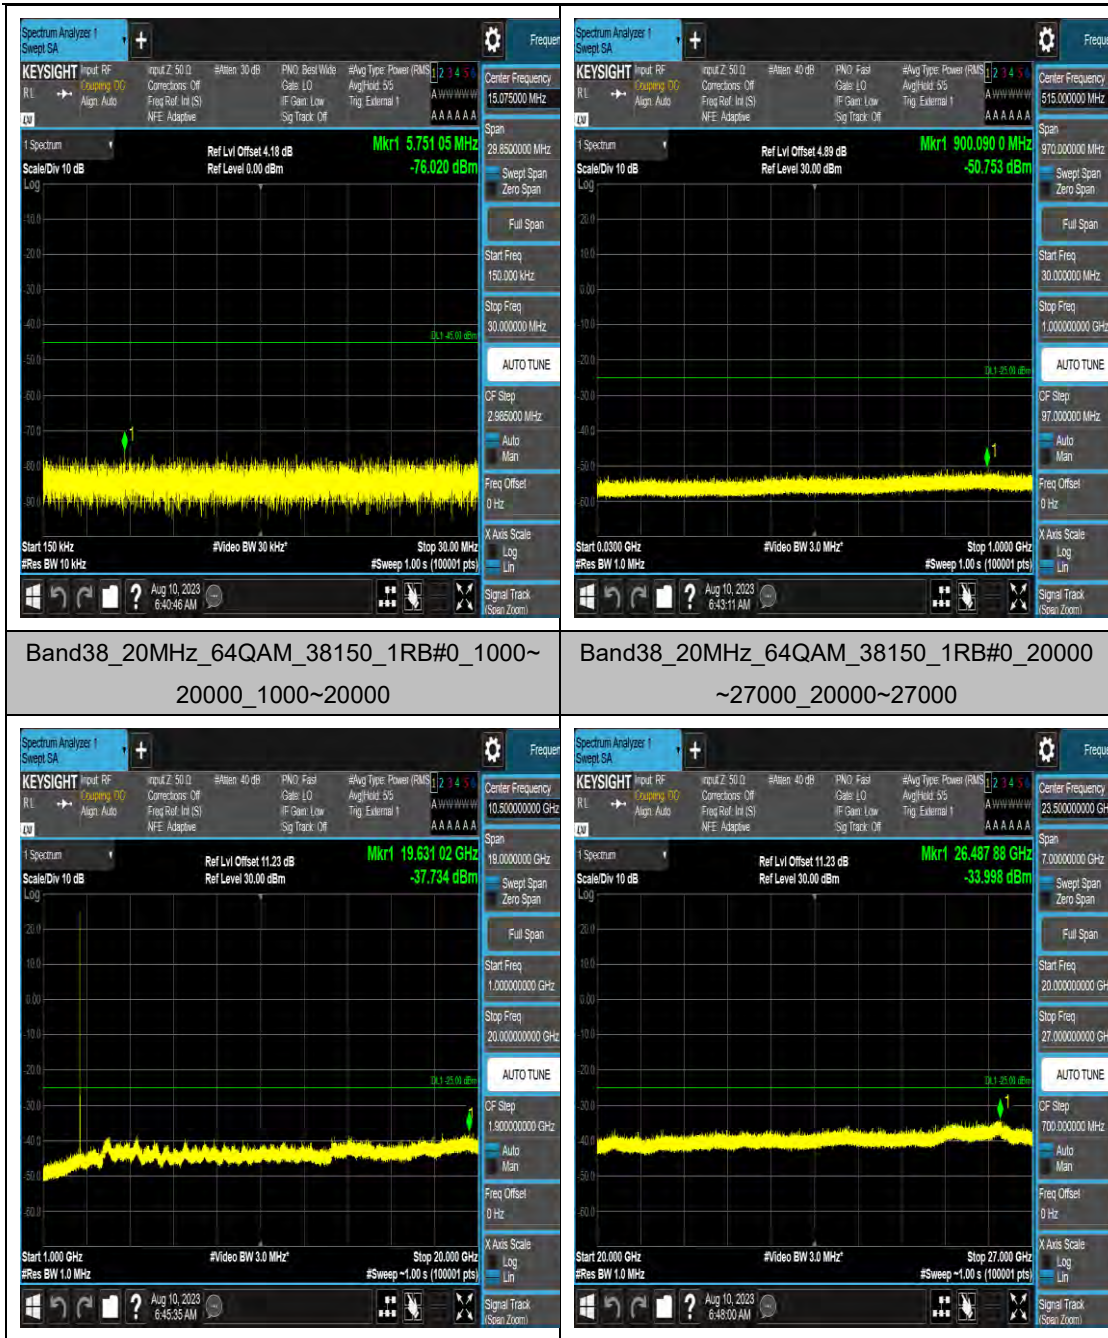

Band38_20MHz_64QAM_38000_1RB#0_1000~20000_1000~20000

Band38_20MHz_64QAM_38000_1RB#0_20000~27000_20000~27000

Band38_20MHz_QPSK_38150_1RB#0_0.009~0.15_0.009~0.15

LTE Band 40(2305-2315) Test Graphs

Band40_5MHz_QPSK_38750_1RB#0_1000~3000_00_1000~3000