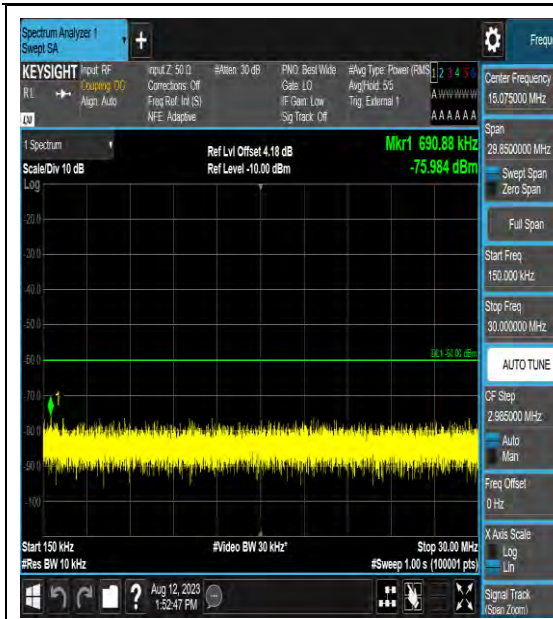

Band38_20MHz_64QAM_38000_1RB#0_1000~20000_1000~20000

Band38_20MHz_64QAM_38000_1RB#0_20000~27000_20000~27000

Band38_20MHz_QPSK_38150_1RB#0_0.009~0.15_0.009~0.15

LTE Band 40(2305-2315) Test Graphs

Band40_5MHz_QPSK_38750_1RB#0_1000~3000_00_1000~3000