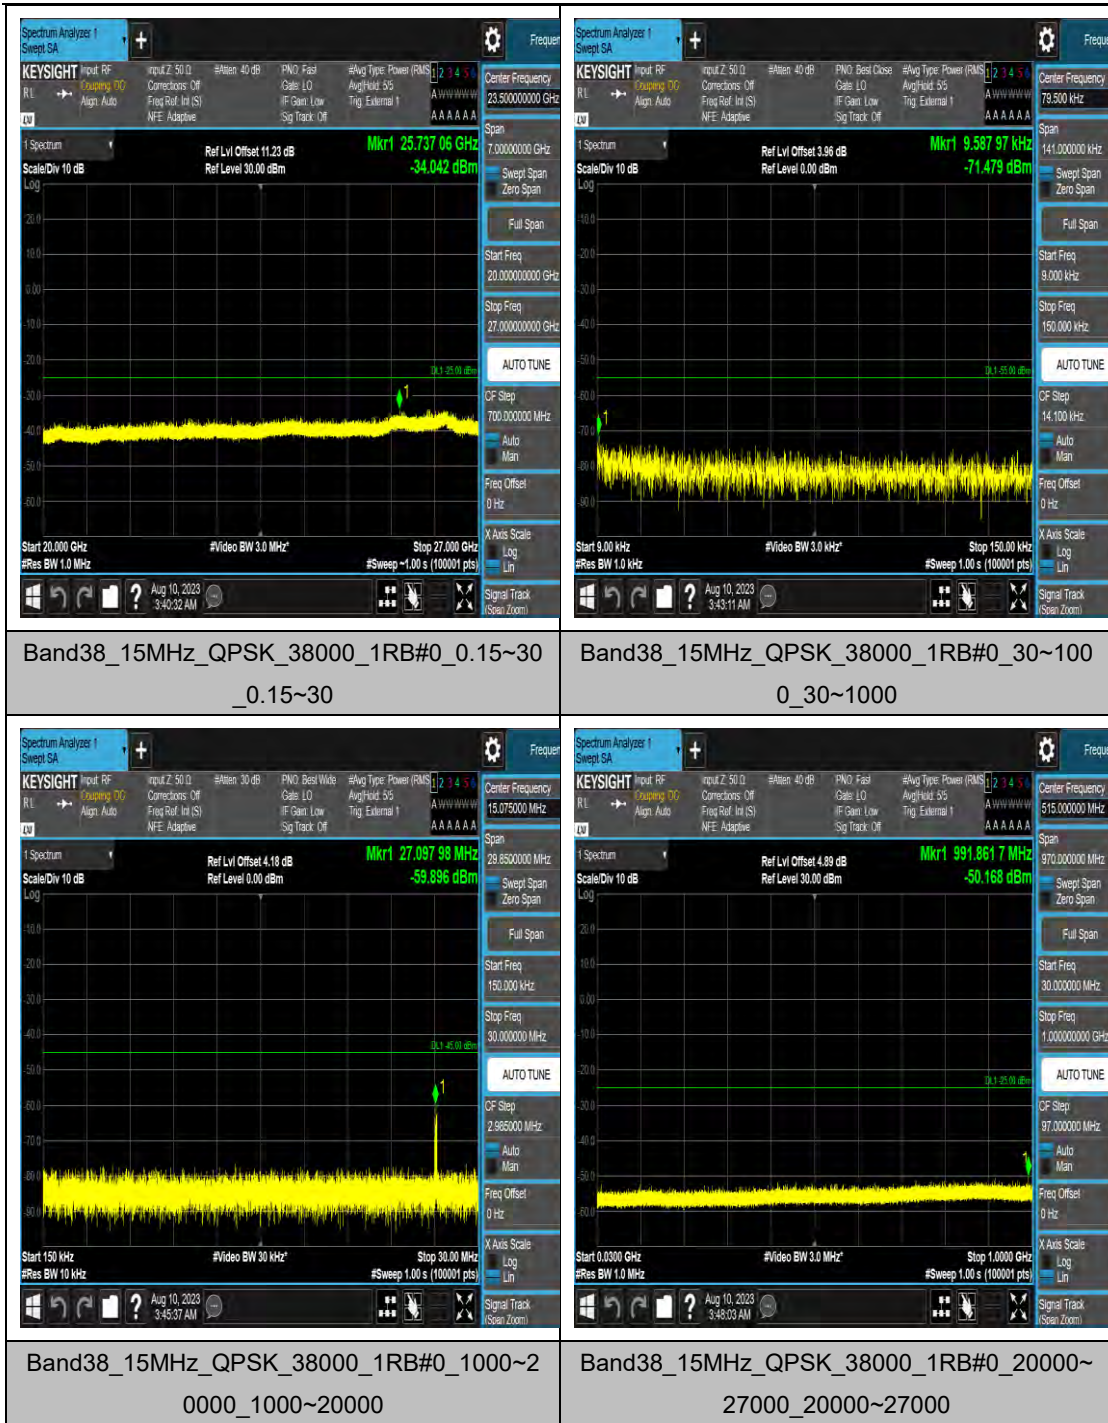

Band38_15MHz_16QAM_37825_1RB#0_1000~20000_1000~20000

Band38_15MHz_16QAM_37825_1RB#0_20000~27000_20000~27000

Band38_15MHz_64QAM_37825_1RB#0_0.009~0.15_0.009~0.15

Band38_15MHz_64QAM_37825_1RB#0_0.15~30_0_0.15~30

Band38_15MHz_16QAM_38000_1RB#0_0.009~0.15_0.009~0.15

Band38_15MHz_16QAM_38000_1RB#0_0.15~30_0.15~30

Band38_15MHz_16QAM_38000_1RB#0_30~1000_00_30~1000

Band38_15MHz_16QAM_38000_1RB#0_1000~2000_1000~2000

Band38_20MHz_16QAM_37850_1RB#0_30~1000_00_30~1000