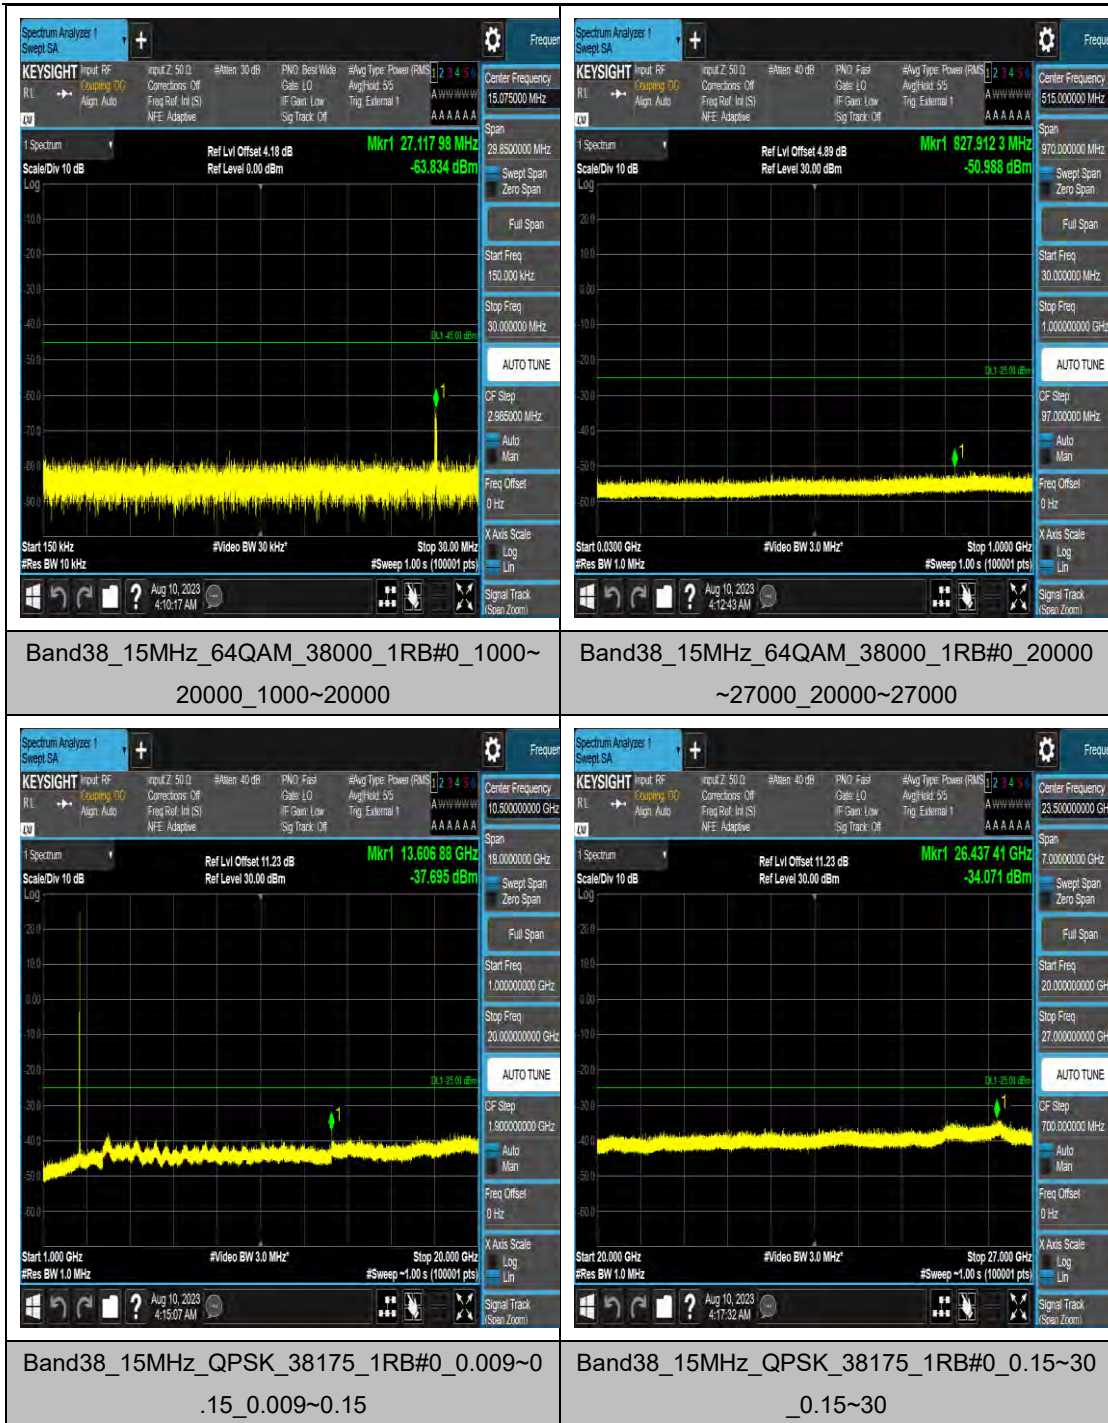

Band38_15MHz_16QAM_37825_1RB#0_1000~20000_1000~20000

Band38_15MHz_16QAM_37825_1RB#0_20000~27000_20000~27000

Band38_15MHz_64QAM_37825_1RB#0_0.009~0.15_0.009~0.15

Band38_15MHz_64QAM_37825_1RB#0_0.15~30_0_0.15~30

Band38_15MHz_16QAM_38000_1RB#0_0.009~0.15_0.009~0.15

Band38_15MHz_16QAM_38000_1RB#0_0.15~30_0.15~30

Band38_15MHz_16QAM_38000_1RB#0_30~1000_00_30~1000

Band38_15MHz_16QAM_38000_1RB#0_1000~2000_1000~2000

Band38_20MHz_16QAM_37850_1RB#0_30~1000_00_30~1000