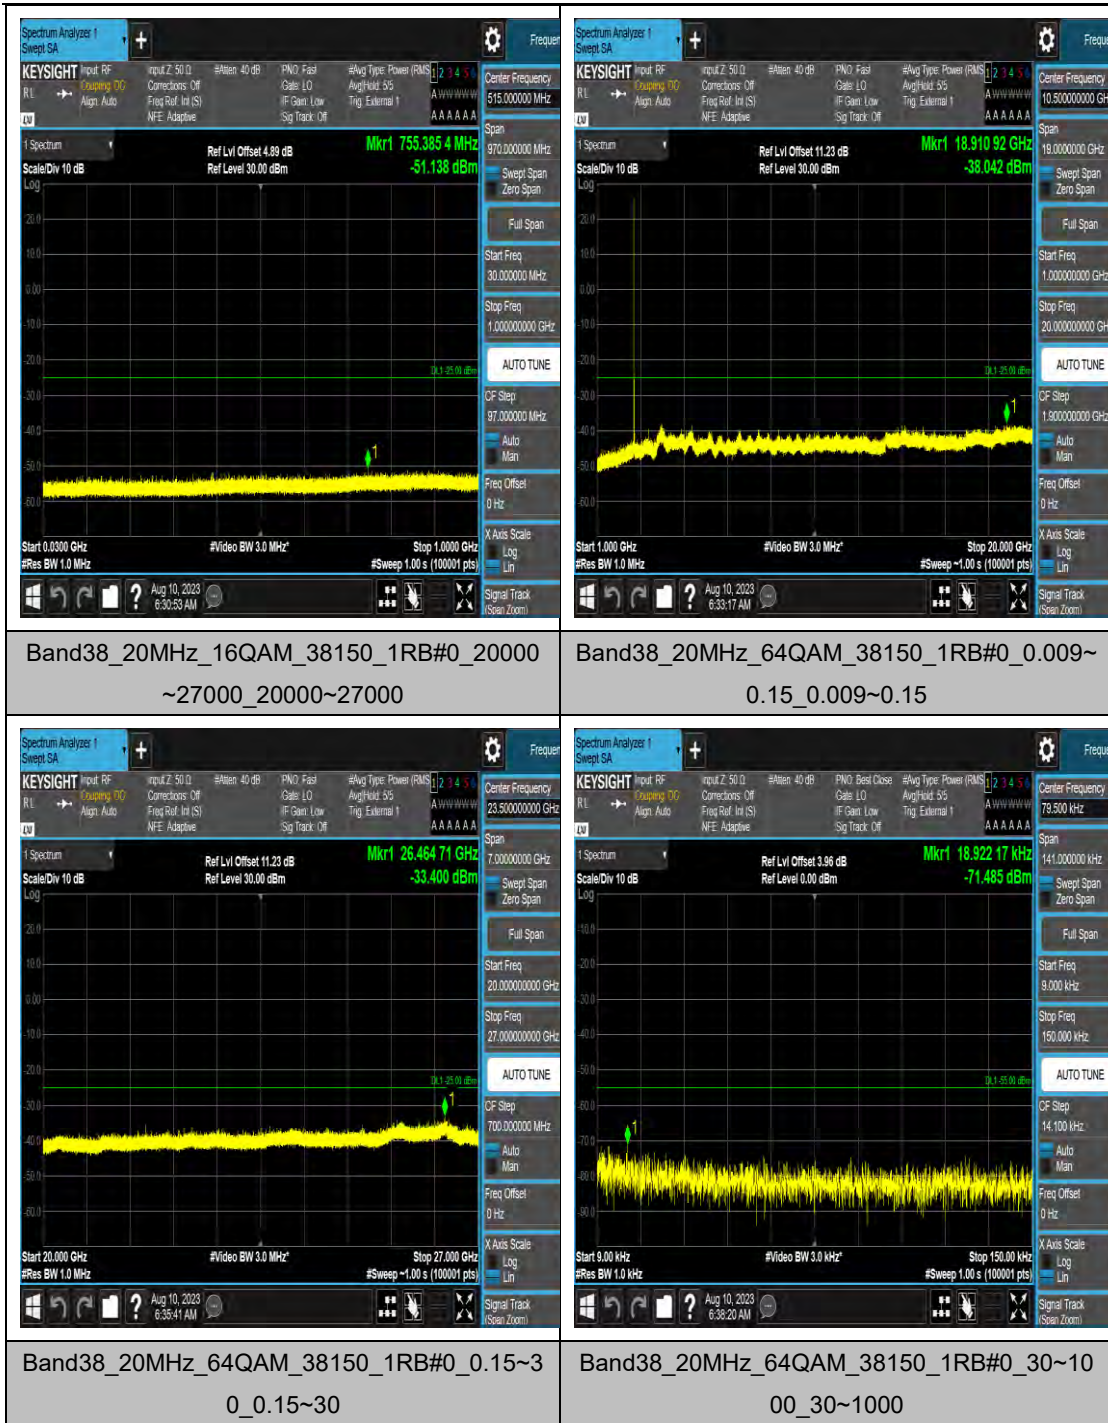

Band38_20MHz_16QAM_37850_1RB#0_1000~20000_1000~20000

Band38_20MHz_16QAM_37850_1RB#0_20000~27000_20000~27000

Band38_20MHz_64QAM_37850_1RB#0_0.009~0.15_0.009~0.15

Band38_20MHz_64QAM_38000_1RB#0_30~1000_00_30~1000

Band38_20MHz_64QAM_38000_1RB#0_1000~20000_1000~20000

Band38_20MHz_64QAM_38000_1RB#0_20000~27000_20000~27000

Band38_20MHz_QPSK_38150_1RB#0_0.009~0.15_0.009~0.15

LTE Band 40(2305-2315) Test Graphs

Band40_5MHz_QPSK_38750_1RB#0_1000~3000_00_1000~3000