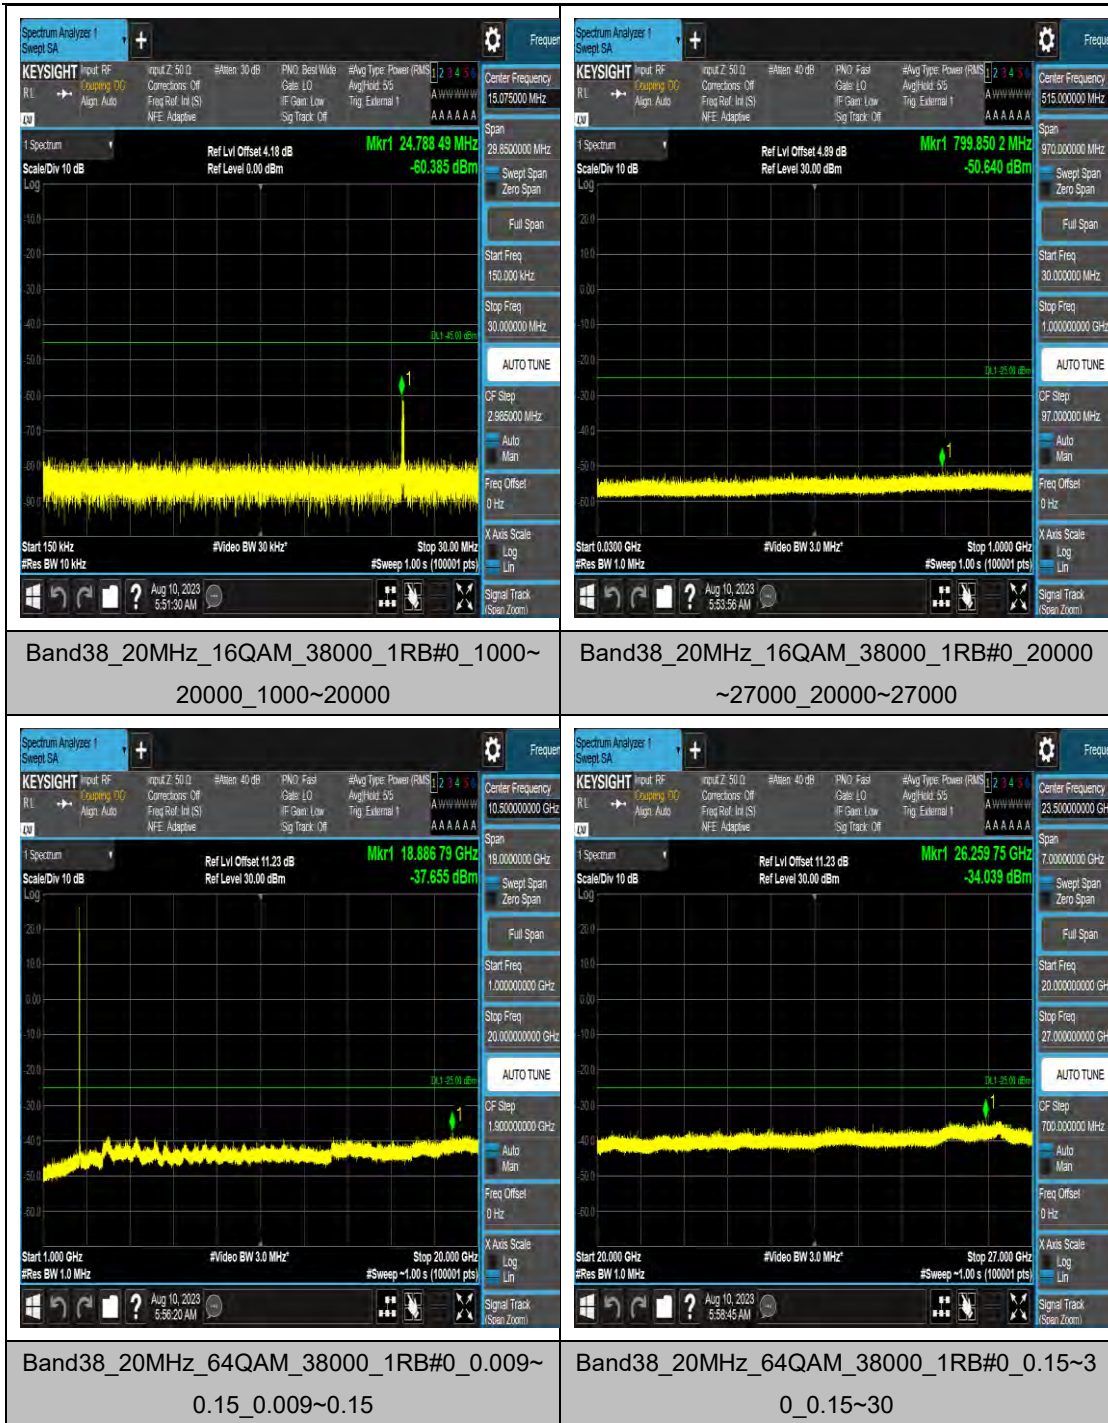

Band38_20MHz_16QAM_37850_1RB#0_1000~20000_1000~20000

Band38_20MHz_16QAM_37850_1RB#0_20000~27000_20000~27000

Band38_20MHz_64QAM_37850_1RB#0_0.009~0.15_0.009~0.15

Band38_20MHz_64QAM_38000_1RB#0_30~1000_00_30~1000

Band38_20MHz_64QAM_38000_1RB#0_1000~20000_1000~20000

Band38_20MHz_64QAM_38000_1RB#0_20000~27000_20000~27000

Band38_20MHz_QPSK_38150_1RB#0_0.009~0.15_0.009~0.15

LTE Band 40(2305-2315) Test Graphs

Band40_5MHz_QPSK_38750_1RB#0_1000~3000_00_1000~3000