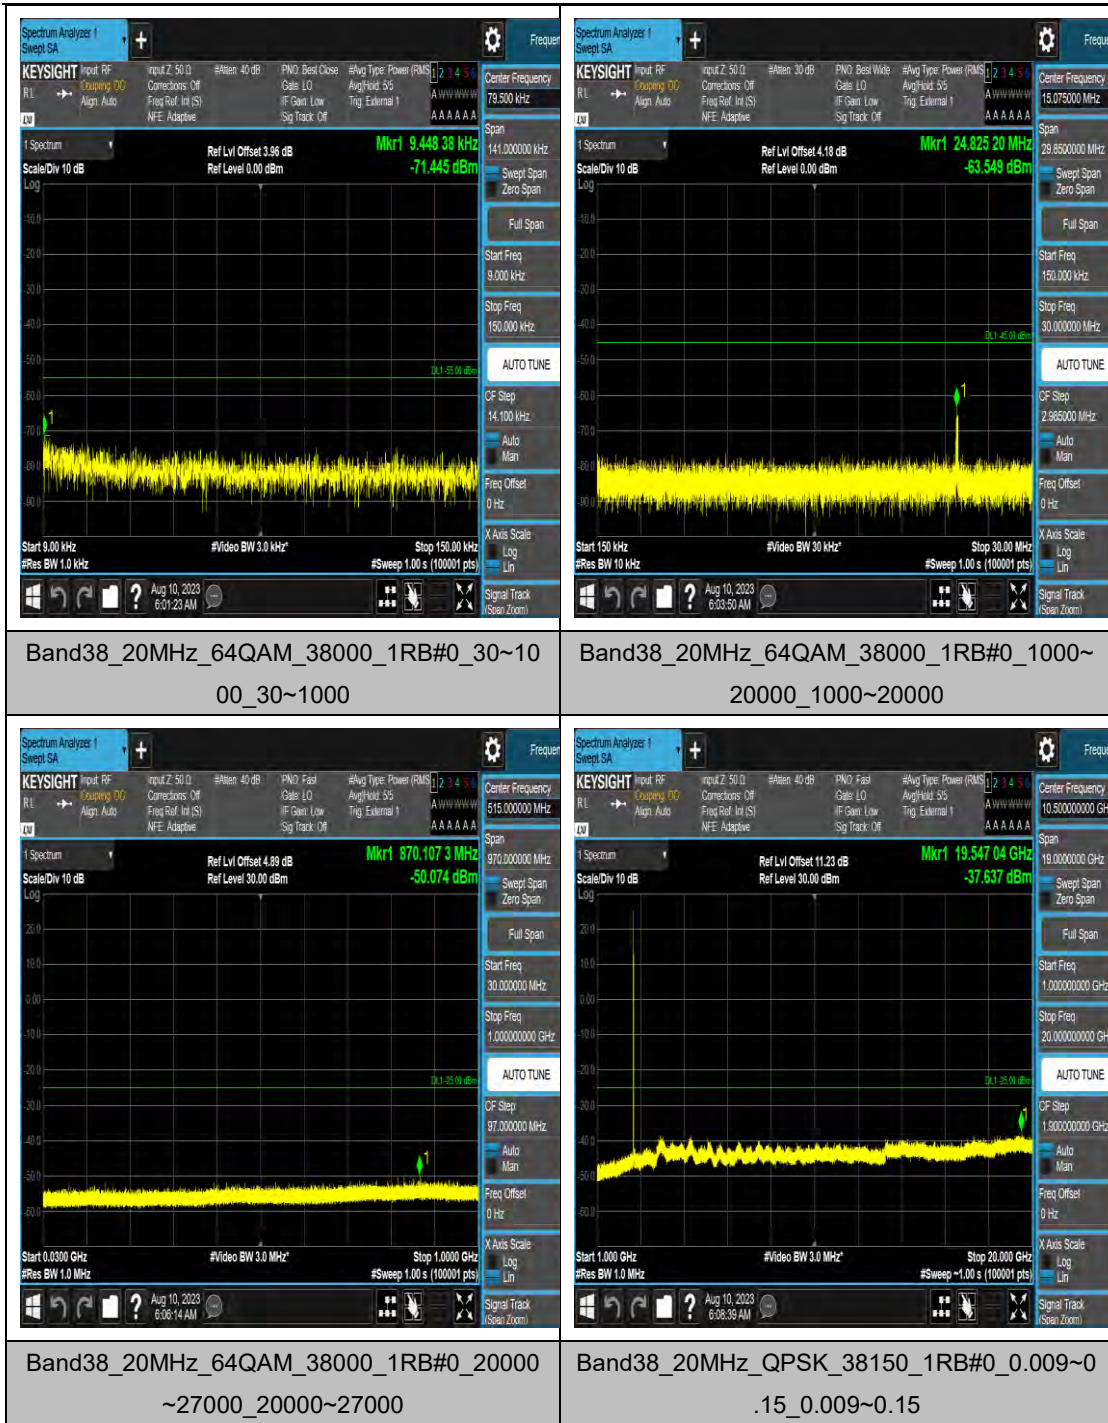

Band38_20MHz_16QAM_37850_1RB#0_1000~20000_1000~20000

Band38_20MHz_16QAM_37850_1RB#0_20000~27000_20000~27000

Band38_20MHz_64QAM_37850_1RB#0_0.009~0.15_0.009~0.15

Band38_20MHz_64QAM_38000_1RB#0_30~1000_00_30~1000

Band38_20MHz_64QAM_38000_1RB#0_1000~20000_1000~20000

Band38_20MHz_64QAM_38000_1RB#0_20000~27000_20000~27000

Band38_20MHz_QPSK_38150_1RB#0_0.009~0.15_0.009~0.15

LTE Band 40(2305-2315) Test Graphs

Band40_5MHz_QPSK_38750_1RB#0_1000~3000_00_1000~3000