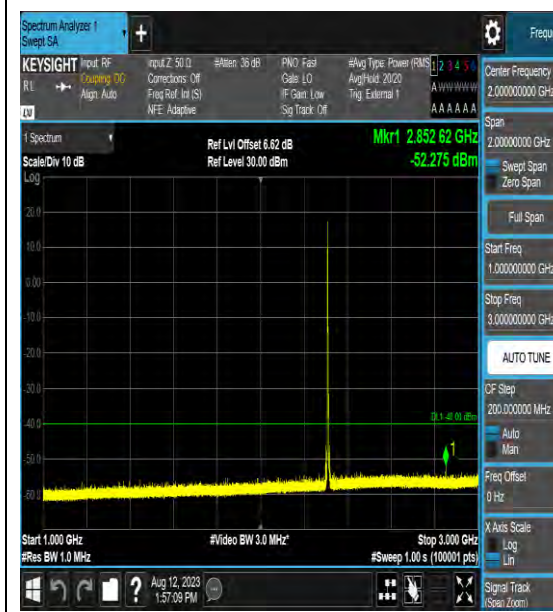

Band40_5MHz_QPSK_38750_1RB#0_1000~3000_00_1000~3000

Band40_5MHz_16QAM_38750_1RB#0_0.009~0.15_0.15_0.009~0.15