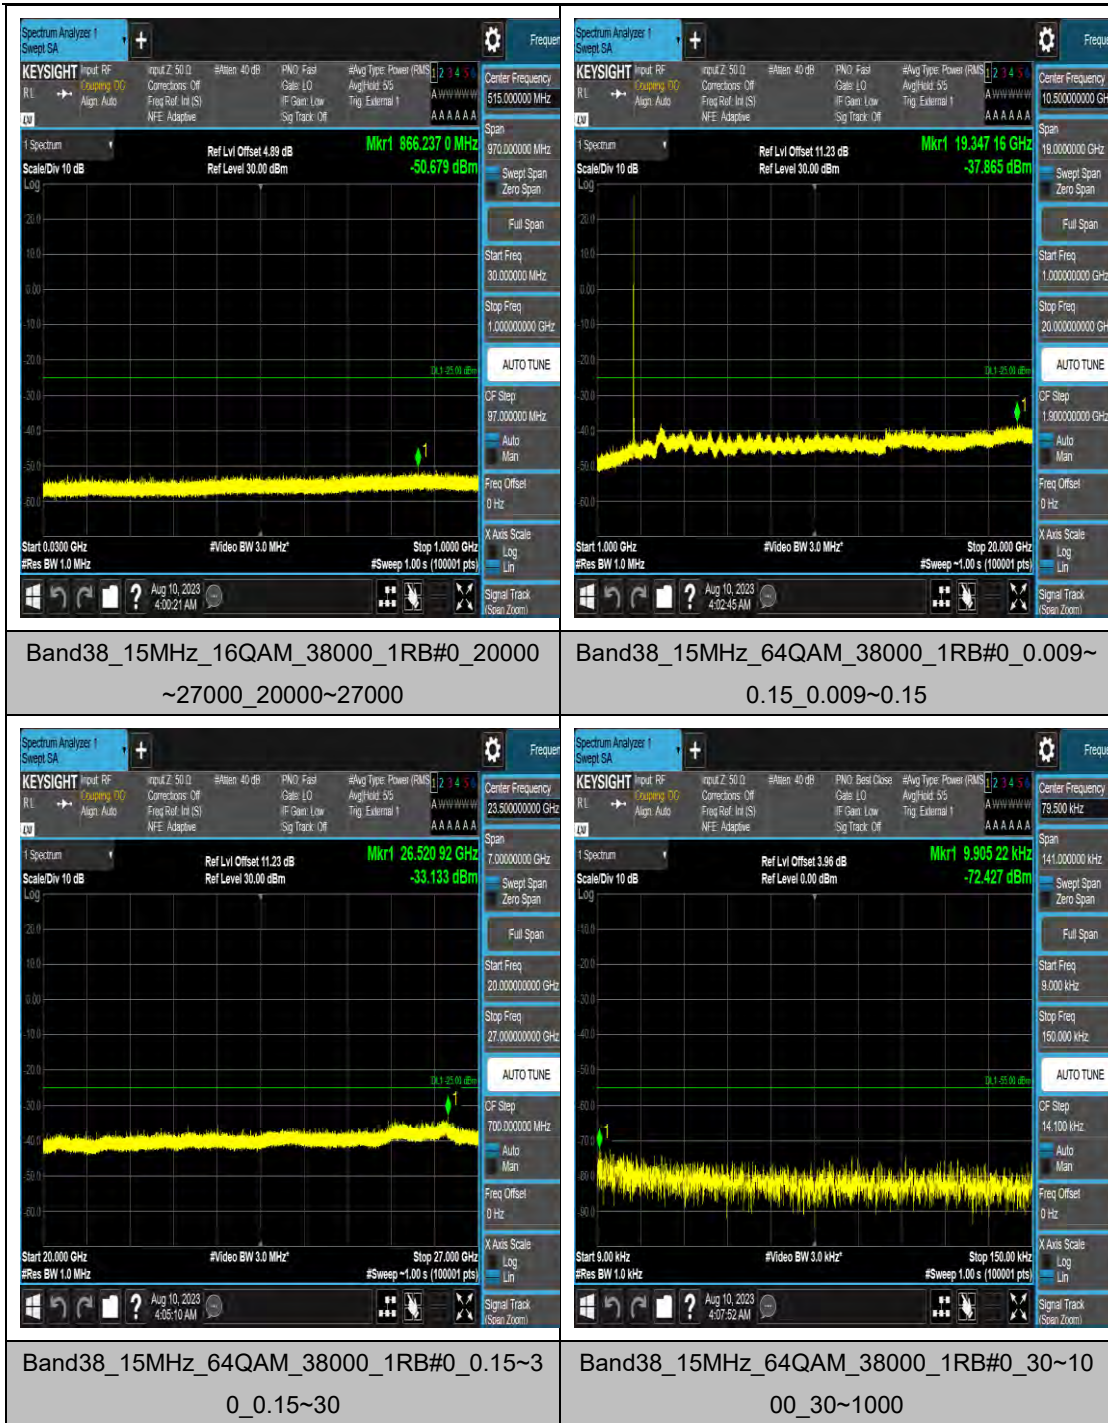

Band38_15MHz_16QAM_37825_1RB#0_1000~20000_1000~20000

Band38_15MHz_16QAM_37825_1RB#0_20000~27000_20000~27000

Band38_15MHz_64QAM_37825_1RB#0_0.009~0.15_0.009~0.15

Band38_15MHz_64QAM_37825_1RB#0_0.15~30_0_0.15~30

Band38_15MHz_16QAM_38000_1RB#0_0.009~0.15_0.009~0.15

Band38_15MHz_16QAM_38000_1RB#0_0.15~30_0.15~30

Band38_15MHz_16QAM_38000_1RB#0_30~1000_00_30~1000

Band38_15MHz_16QAM_38000_1RB#0_1000~2000_1000~2000

Band38_20MHz_16QAM_37850_1RB#0_30~1000_00_30~1000