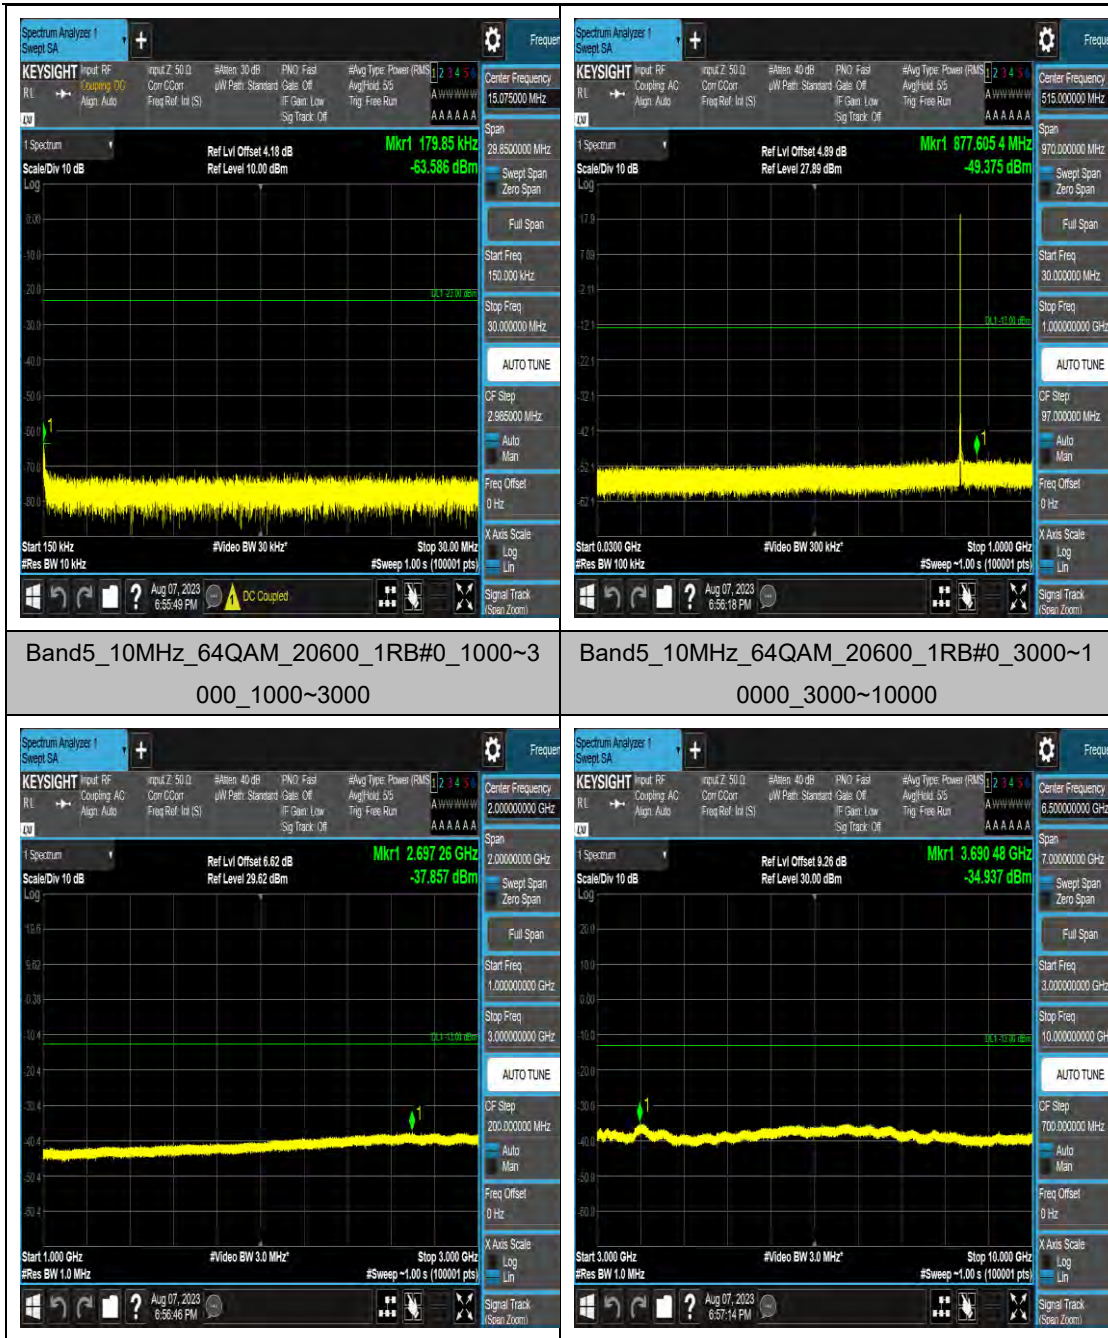

Band5_10MHz_QPSK_20450_1RB#0_1000~3000_1000~3000

Band5_10MHz_QPSK_20450_1RB#0_3000~10000_000_3000~10000

Band5_10MHz_16QAM_20450_1RB#0_0.009~0.15_0.009~0.15

Band5_10MHz_16QAM_20450_1RB#0_0.15~30_0.15~30

Band5_10MHz_16QAM_20525_1RB#0_1000~3000_1000~3000

Band5_10MHz_16QAM_20525_1RB#0_3000~10000_0000_3000~10000

Band5_10MHz_64QAM_20525_1RB#0_0.009~0.15_0.009~0.15

Band5_10MHz_64QAM_20525_1RB#0_0.15~30_0.15~30

LTE Band 7 Test Graphs