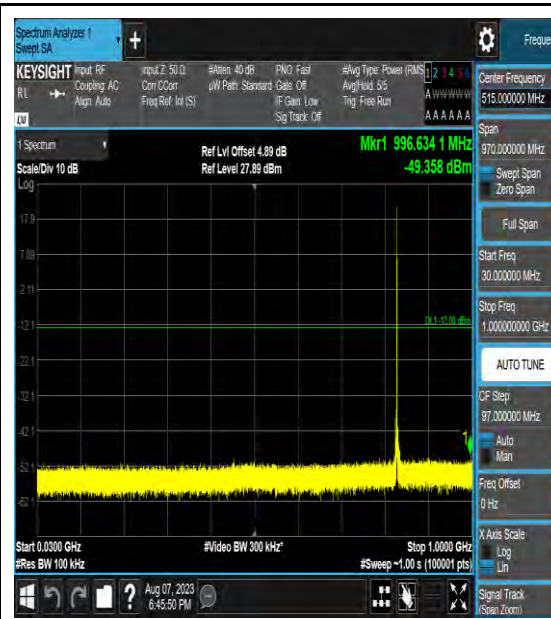

Band5_10MHz_QPSK_20450_1RB#0_1000~3000_1000~3000

Band5_10MHz_QPSK_20450_1RB#0_3000~10000_000_3000~10000

Band5_10MHz_16QAM_20450_1RB#0_0.009~0.15_0.009~0.15

Band5_10MHz_16QAM_20450_1RB#0_0.15~30_0.15~30

Band5_10MHz_16QAM_20525_1RB#0_1000~3000_1000~3000

Band5_10MHz_16QAM_20525_1RB#0_3000~10000_0000_3000~10000

Band5_10MHz_64QAM_20525_1RB#0_0.009~0.15_0.009~0.15

Band5_10MHz_64QAM_20525_1RB#0_0.15~30_0.15~30

LTE Band 7 Test Graphs