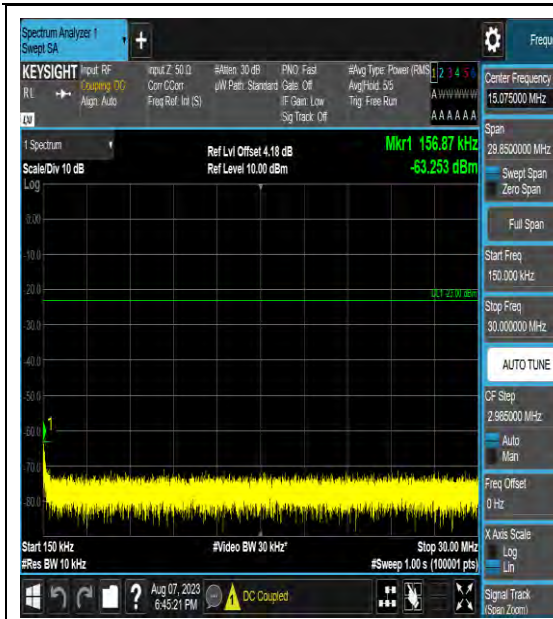

Band5_10MHz_QPSK_20450_1RB#0_1000~3000_1000~3000

Band5_10MHz_QPSK_20450_1RB#0_3000~10000_000_3000~10000

Band5_10MHz_16QAM_20450_1RB#0_0.009~0.15_0.009~0.15

Band5_10MHz_16QAM_20450_1RB#0_0.15~30_0.15~30

Band5_10MHz_16QAM_20525_1RB#0_1000~3000_1000~3000

Band5_10MHz_16QAM_20525_1RB#0_3000~10000_0000_3000~10000

Band5_10MHz_64QAM_20525_1RB#0_0.009~0.15_0.009~0.15

Band5_10MHz_64QAM_20525_1RB#0_0.15~30_0.15~30

LTE Band 7 Test Graphs