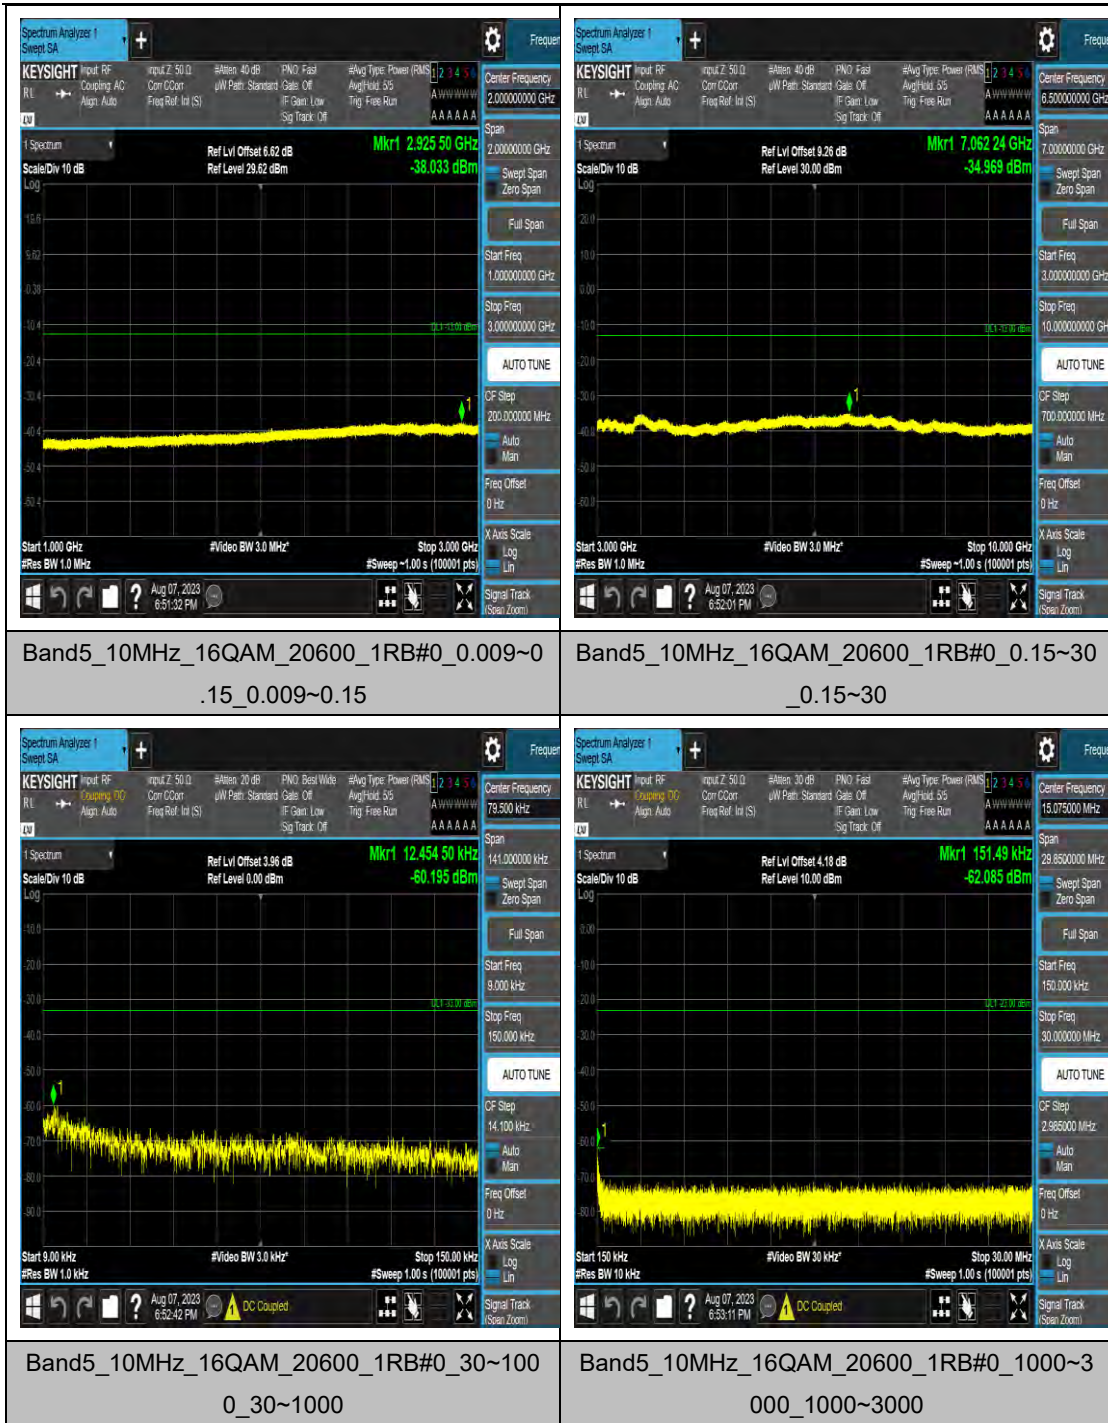

Band5_10MHz_QPSK_20450_1RB#0_1000~3000_1000~3000

Band5_10MHz_QPSK_20450_1RB#0_3000~10000_000_3000~10000

Band5_10MHz_16QAM_20450_1RB#0_0.009~0.15_0.009~0.15

Band5_10MHz_16QAM_20450_1RB#0_0.15~30_0.15~30

Band5_10MHz_16QAM_20525_1RB#0_1000~3000_1000~3000

Band5_10MHz_16QAM_20525_1RB#0_3000~10000_0000_3000~10000

Band5_10MHz_64QAM_20525_1RB#0_0.009~0.15_0.009~0.15

Band5_10MHz_64QAM_20525_1RB#0_0.15~30_0.15~30

LTE Band 7 Test Graphs