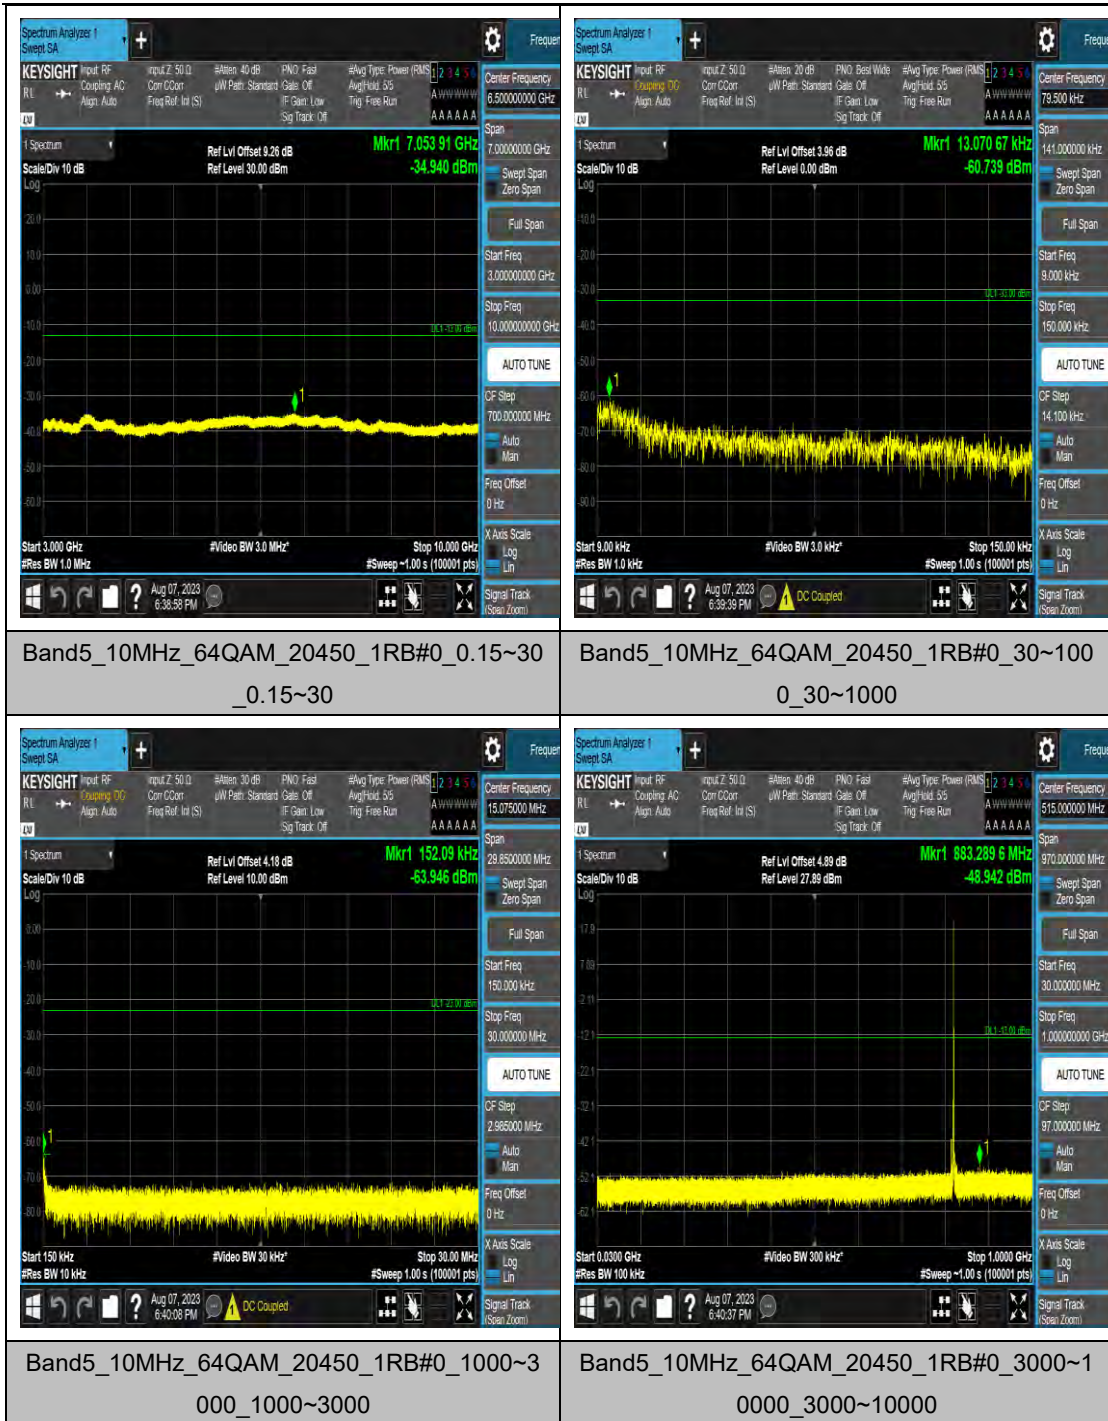

Band5_10MHz_QPSK_20450_1RB#0_1000~3000_1000~3000

Band5_10MHz_QPSK_20450_1RB#0_3000~10000_000_3000~10000

Band5_10MHz_16QAM_20450_1RB#0_0.009~0.15_0.009~0.15

Band5_10MHz_16QAM_20450_1RB#0_0.15~30_0.15~30

Band5_10MHz_16QAM_20525_1RB#0_1000~3000_1000~3000

Band5_10MHz_16QAM_20525_1RB#0_3000~10000_0000_3000~10000

Band5_10MHz_64QAM_20525_1RB#0_0.009~0.15_0.009~0.15

Band5_10MHz_64QAM_20525_1RB#0_0.15~30_0.15~30

LTE Band 7 Test Graphs