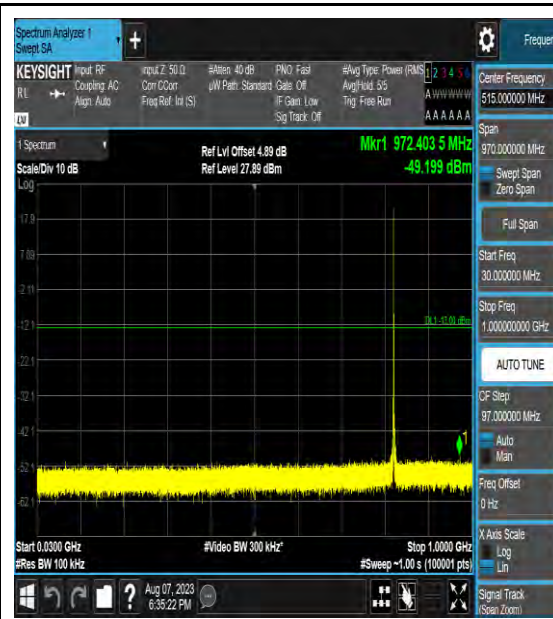

Band5_10MHz_QPSK_20450_1RB#0_1000~3000_1000~3000

Band5_10MHz_QPSK_20450_1RB#0_3000~10000_000_3000~10000

Band5_10MHz_16QAM_20450_1RB#0_0.009~0.15_0.009~0.15

Band5_10MHz_16QAM_20450_1RB#0_0.15~30_0.15~30

Band5_10MHz_16QAM_20525_1RB#0_1000~3000_1000~3000

Band5_10MHz_16QAM_20525_1RB#0_3000~10000_0000_3000~10000

Band5_10MHz_64QAM_20525_1RB#0_0.009~0.15_0.009~0.15

Band5_10MHz_64QAM_20525_1RB#0_0.15~30_0.15~30

LTE Band 7 Test Graphs