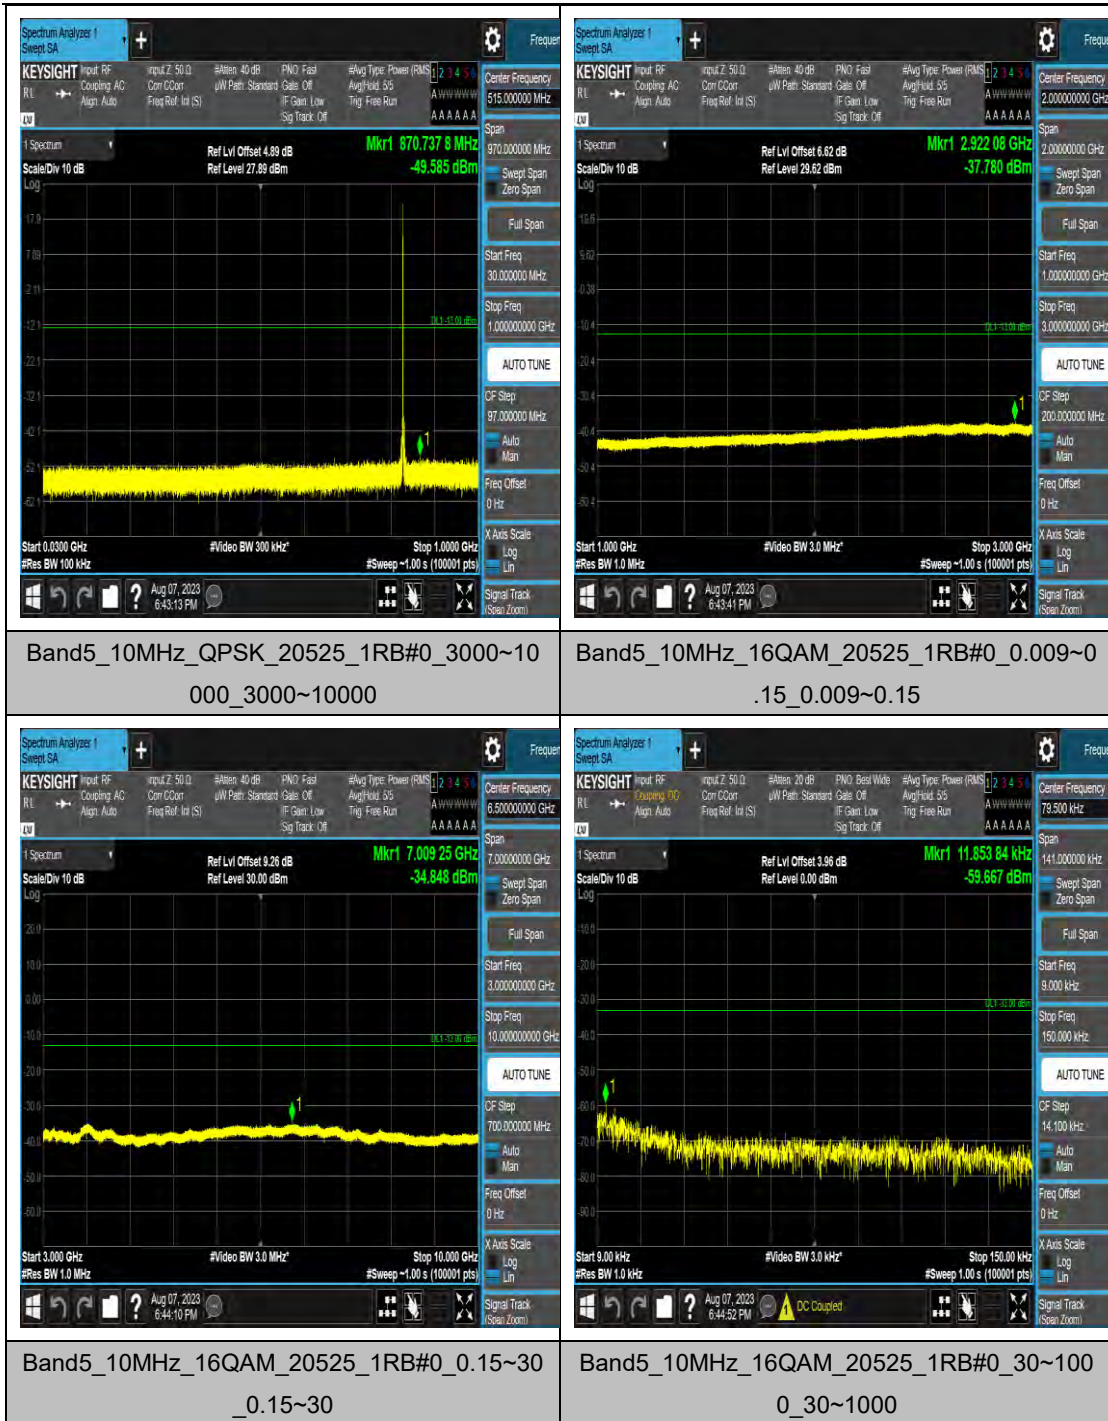

Band5_10MHz_QPSK_20450_1RB#0_1000~3000_1000~3000

Band5_10MHz_QPSK_20450_1RB#0_3000~10000_000_3000~10000

Band5_10MHz_16QAM_20450_1RB#0_0.009~0.15_0.009~0.15

Band5_10MHz_16QAM_20450_1RB#0_0.15~30_0.15~30

Band5_10MHz_16QAM_20525_1RB#0_1000~3000_1000~3000

Band5_10MHz_16QAM_20525_1RB#0_3000~10000_0000_3000~10000

Band5_10MHz_64QAM_20525_1RB#0_0.009~0.15_0.009~0.15

Band5_10MHz_64QAM_20525_1RB#0_0.15~30_0.15~30

LTE Band 7 Test Graphs