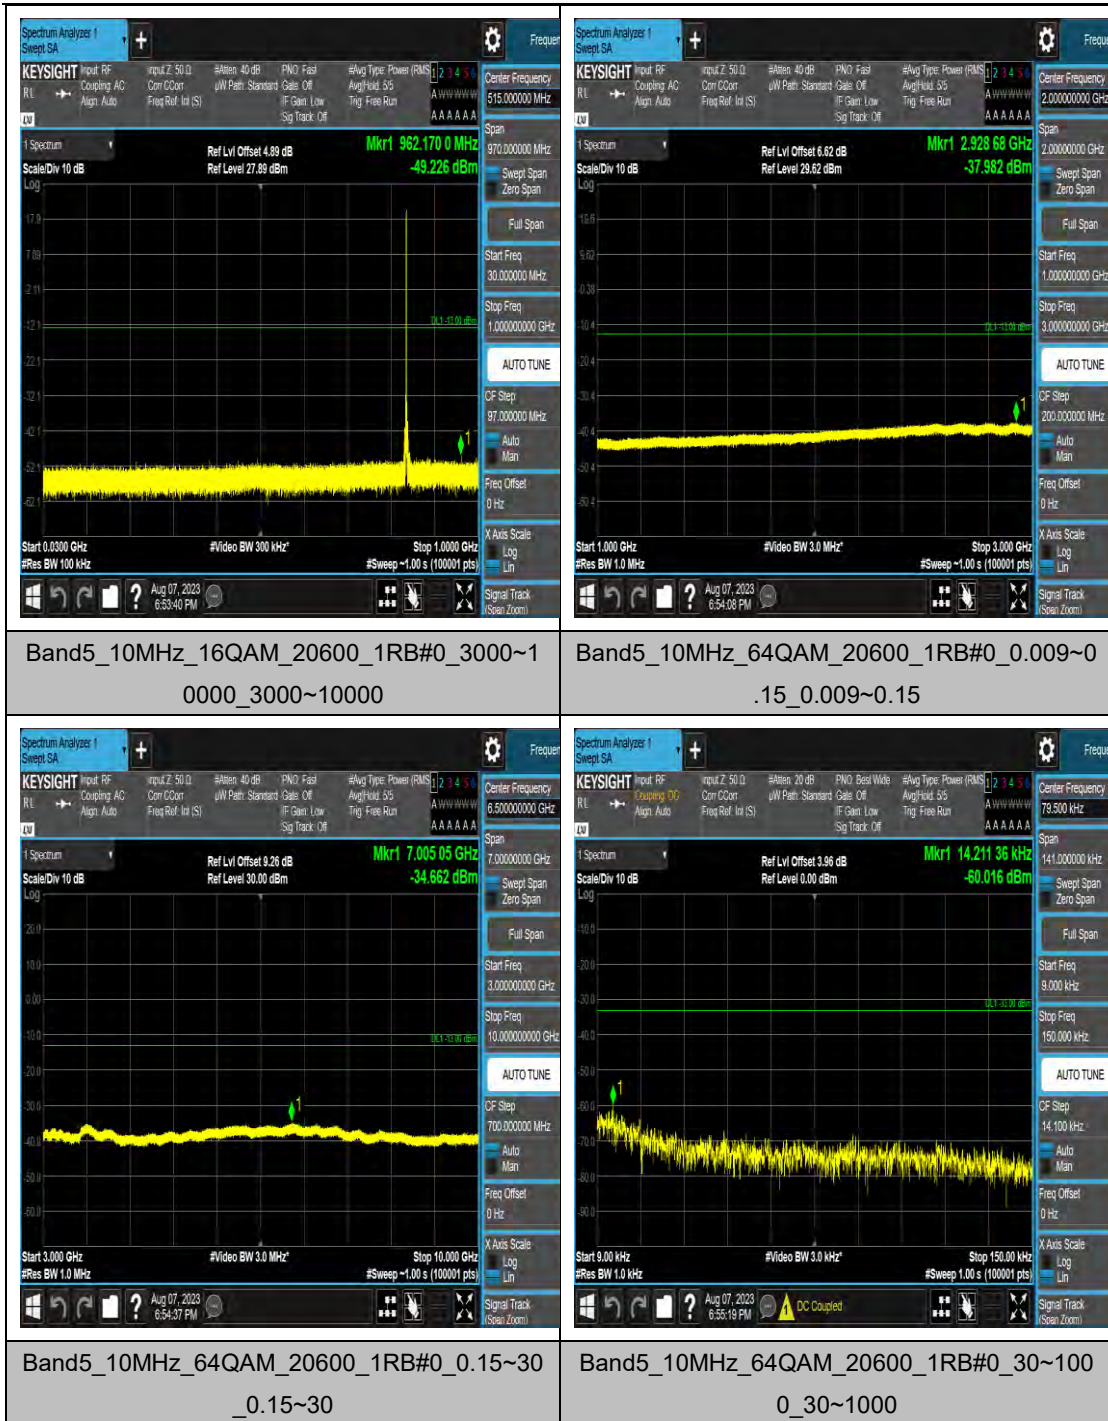

Band5_10MHz_QPSK_20450_1RB#0_1000~3000_1000~3000

Band5_10MHz_QPSK_20450_1RB#0_3000~10000_000_3000~10000

Band5_10MHz_16QAM_20450_1RB#0_0.009~0.15_0.009~0.15

Band5_10MHz_16QAM_20450_1RB#0_0.15~30_0.15~30

Band5_10MHz_16QAM_20525_1RB#0_1000~3000_1000~3000

Band5_10MHz_16QAM_20525_1RB#0_3000~10000_0000_3000~10000

Band5_10MHz_64QAM_20525_1RB#0_0.009~0.15_0.009~0.15

Band5_10MHz_64QAM_20525_1RB#0_0.15~30_0.15~30

LTE Band 7 Test Graphs