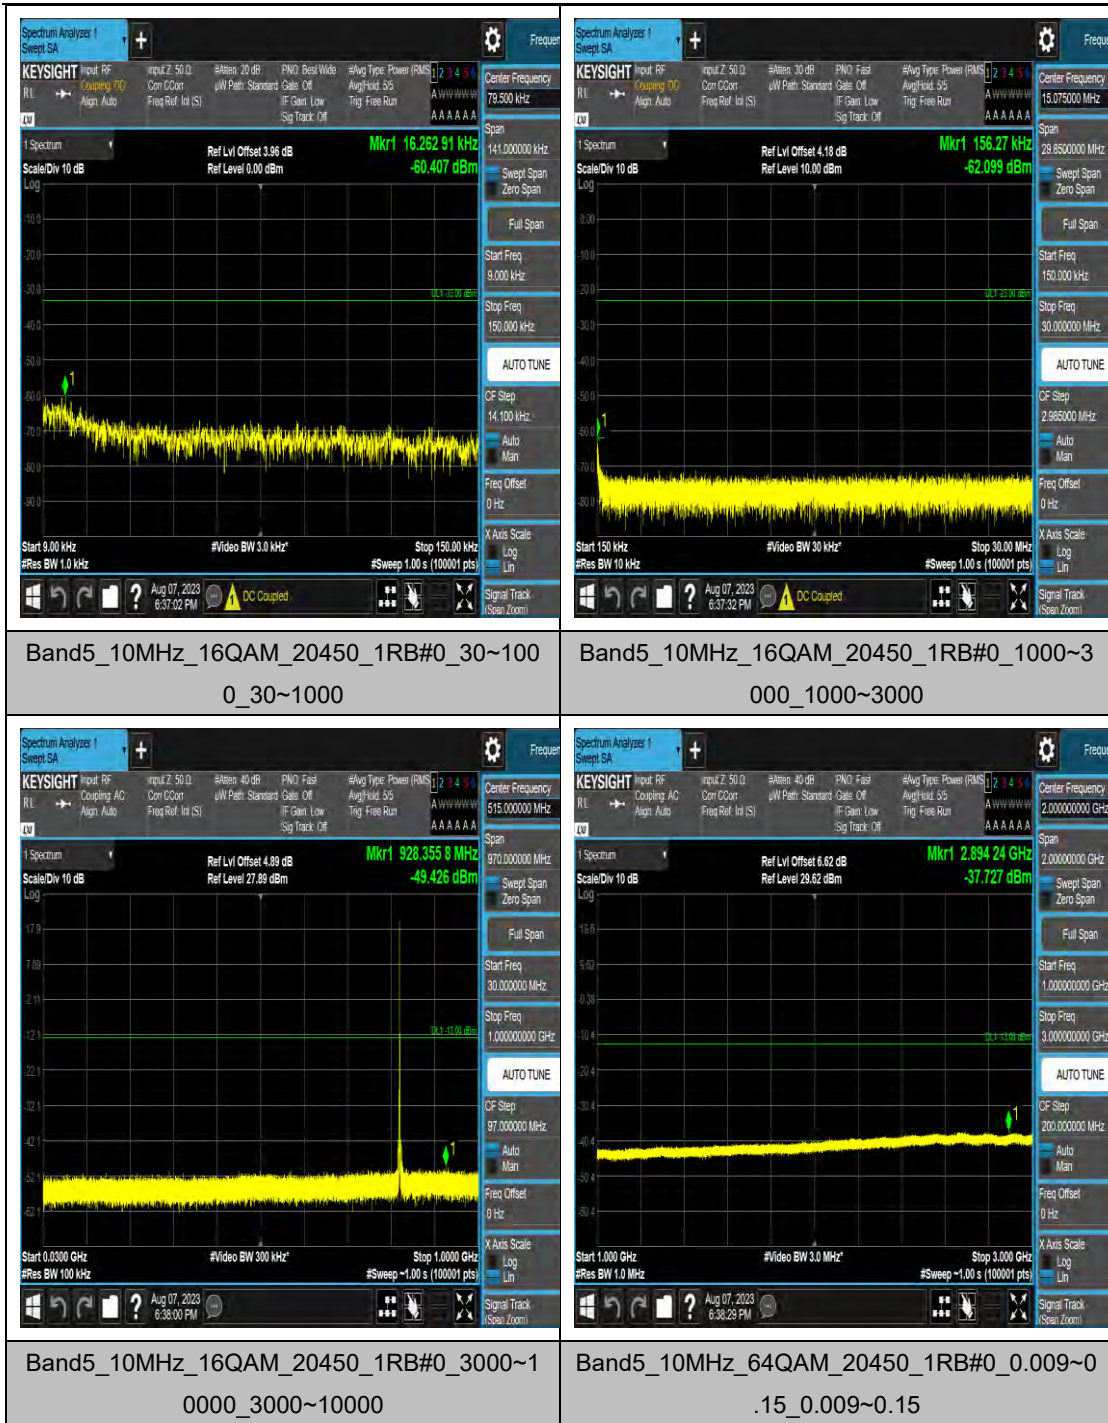

Band5_10MHz_QPSK_20450_1RB#0_1000~3000_1000~3000

Band5_10MHz_QPSK_20450_1RB#0_3000~10000_000_3000~10000

Band5_10MHz_16QAM_20450_1RB#0_0.009~0.15_0.009~0.15

Band5_10MHz_16QAM_20450_1RB#0_0.15~30_0.15~30

Band5_10MHz_16QAM_20525_1RB#0_1000~3000_1000~3000

Band5_10MHz_16QAM_20525_1RB#0_3000~10000_0000_3000~10000

Band5_10MHz_64QAM_20525_1RB#0_0.009~0.15_0.009~0.15

Band5_10MHz_64QAM_20525_1RB#0_0.15~30_0.15~30

LTE Band 7 Test Graphs