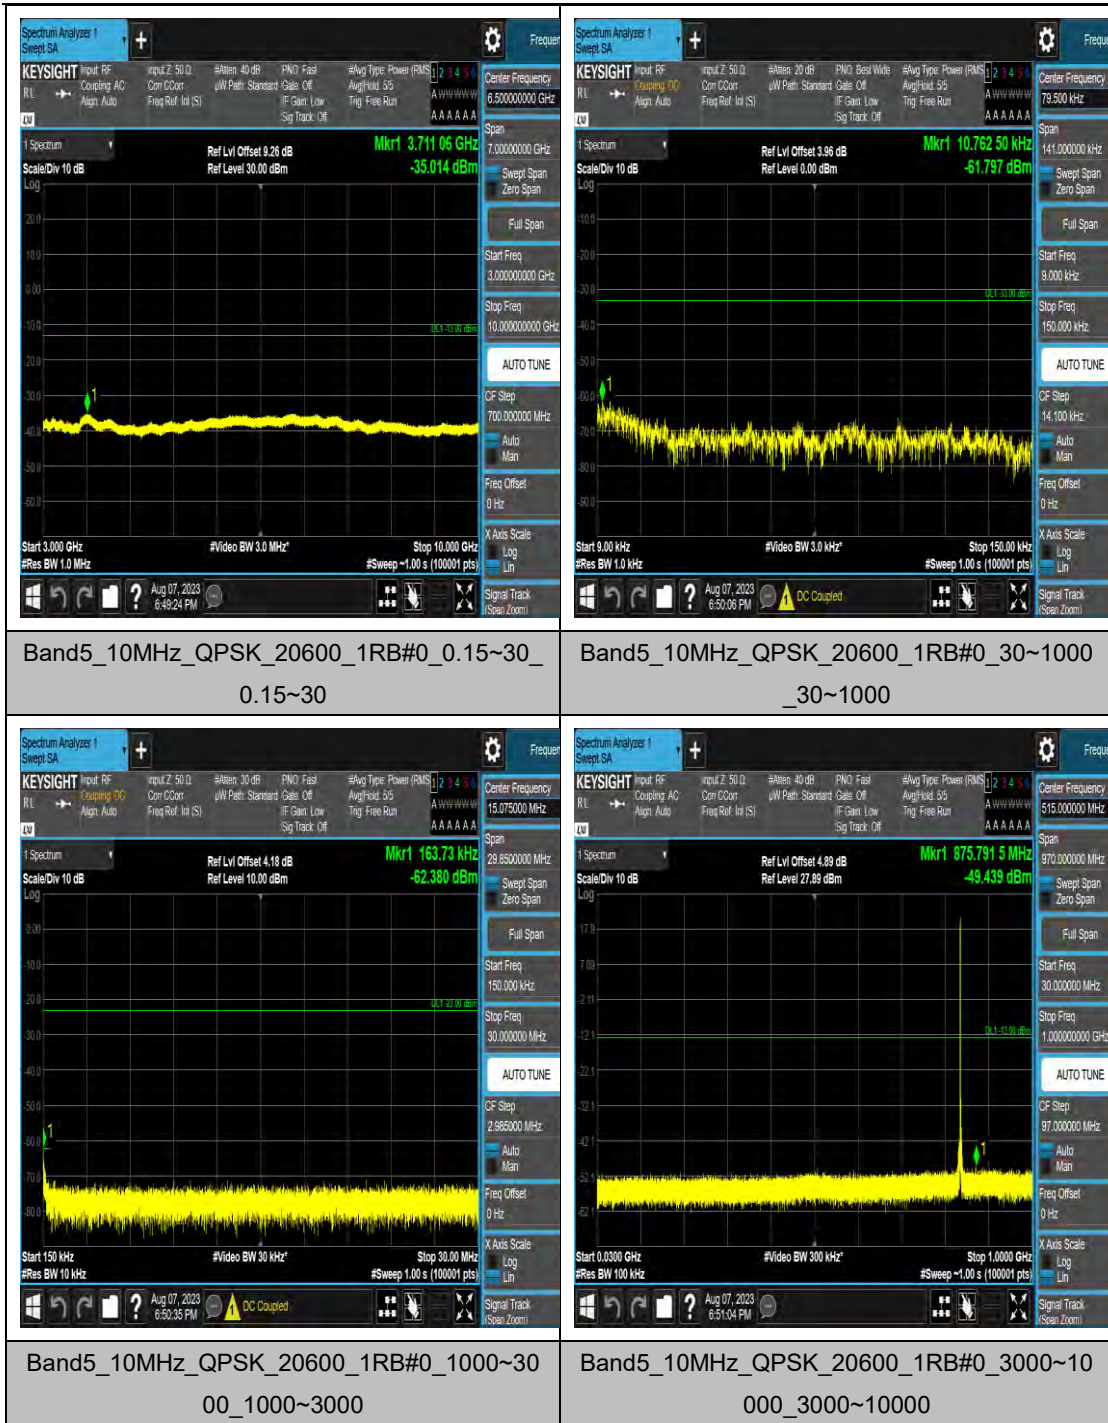

Band5_10MHz_QPSK_20450_1RB#0_1000~3000_1000~3000

Band5_10MHz_QPSK_20450_1RB#0_3000~10000_000_3000~10000

Band5_10MHz_16QAM_20450_1RB#0_0.009~0.15_0.009~0.15

Band5_10MHz_16QAM_20450_1RB#0_0.15~30_0.15~30

Band5_10MHz_16QAM_20525_1RB#0_1000~3000_1000~3000

Band5_10MHz_16QAM_20525_1RB#0_3000~10000_0000_3000~10000

Band5_10MHz_64QAM_20525_1RB#0_0.009~0.15_0.009~0.15

Band5_10MHz_64QAM_20525_1RB#0_0.15~30_0.15~30

LTE Band 7 Test Graphs