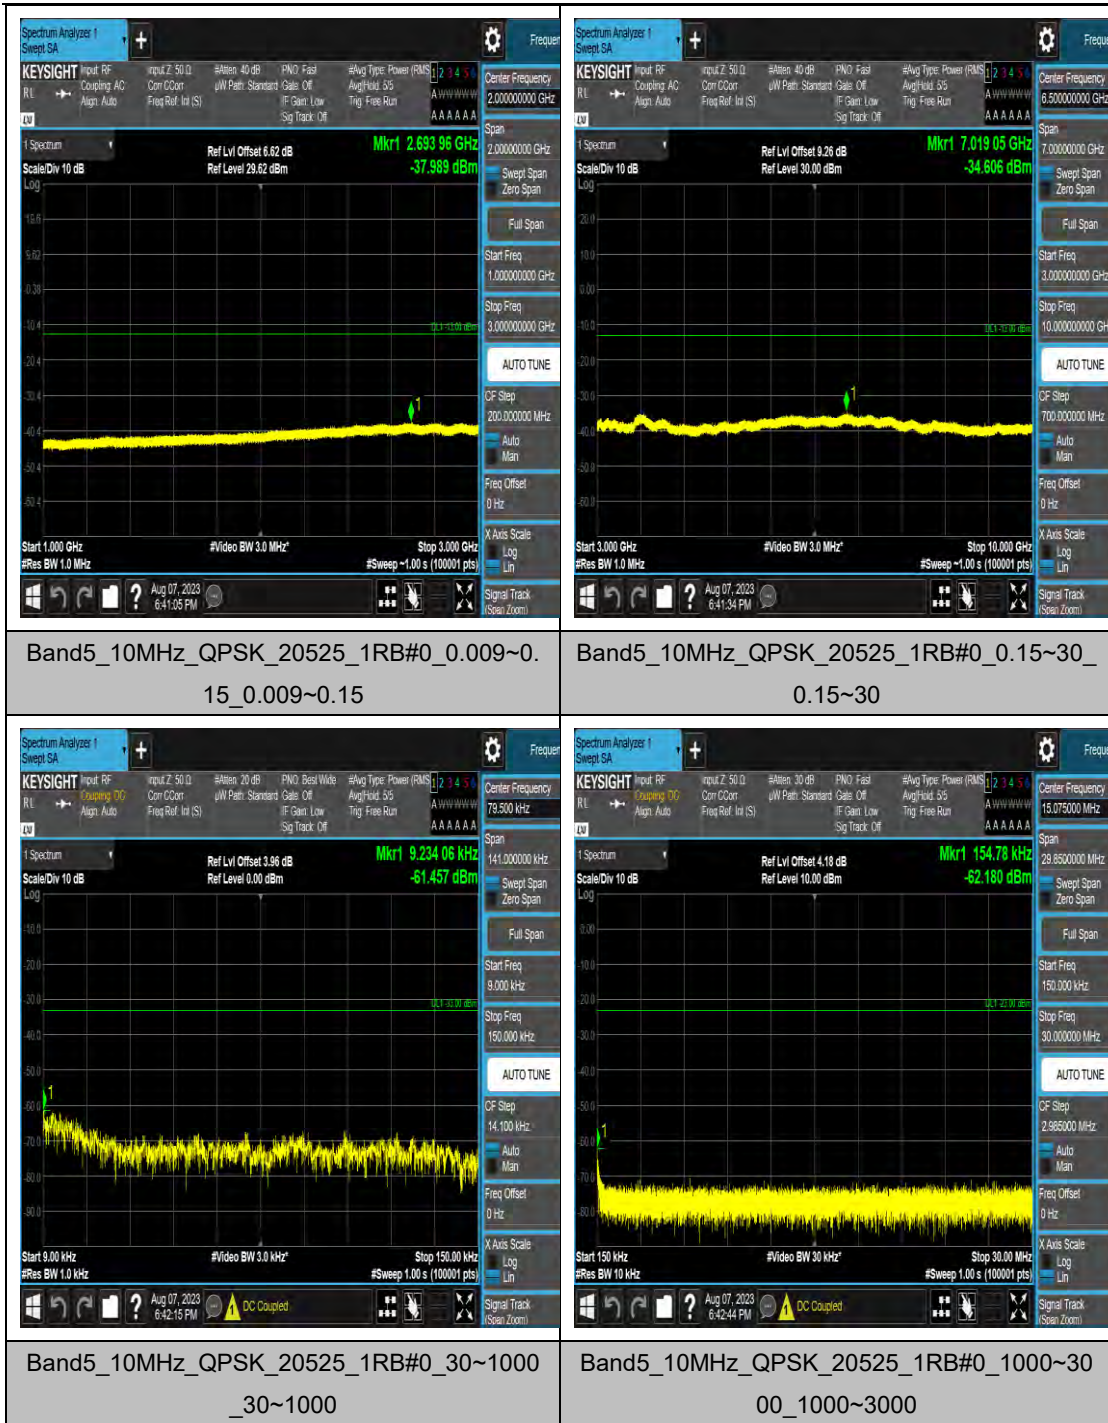

Band5_10MHz_QPSK_20450_1RB#0_1000~3000_1000~3000

Band5_10MHz_QPSK_20450_1RB#0_3000~10000_000_3000~10000

Band5_10MHz_16QAM_20450_1RB#0_0.009~0.15_0.009~0.15

Band5_10MHz_16QAM_20450_1RB#0_0.15~30_0.15~30

Band5_10MHz_16QAM_20525_1RB#0_1000~3000_1000~3000

Band5_10MHz_16QAM_20525_1RB#0_3000~10000_0000_3000~10000

Band5_10MHz_64QAM_20525_1RB#0_0.009~0.15_0.009~0.15

Band5_10MHz_64QAM_20525_1RB#0_0.15~30_0.15~30

LTE Band 7 Test Graphs