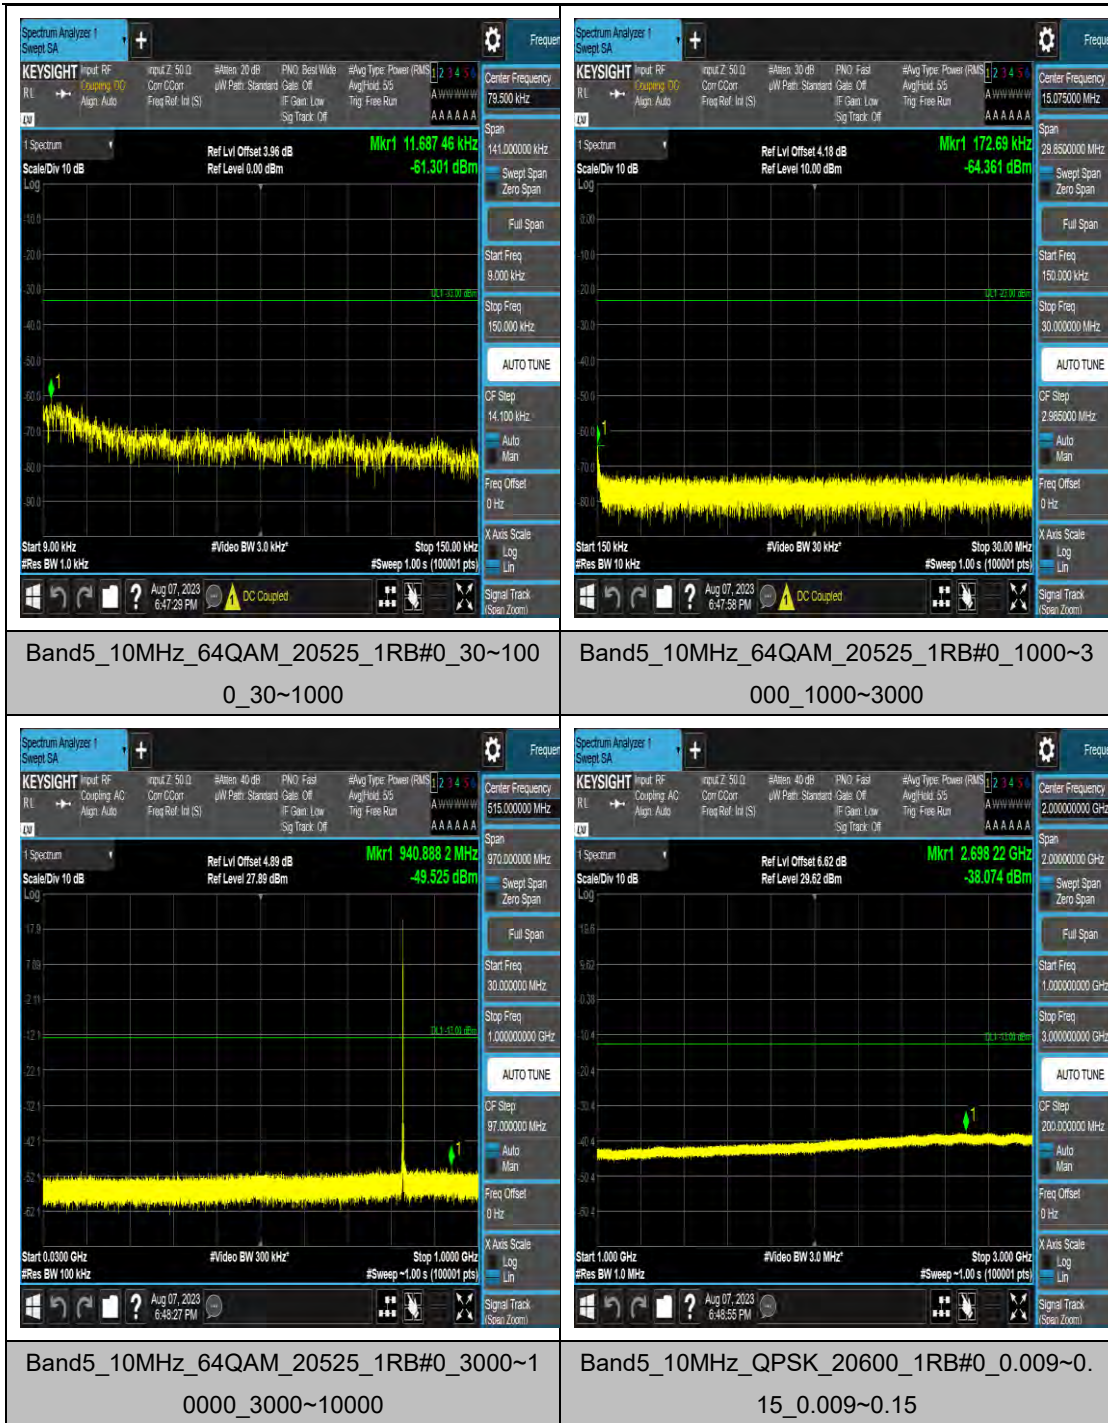

Band5_10MHz_QPSK_20450_1RB#0_1000~3000_1000~3000

Band5_10MHz_QPSK_20450_1RB#0_3000~10000_000_3000~10000

Band5_10MHz_16QAM_20450_1RB#0_0.009~0.15_0.009~0.15

Band5_10MHz_16QAM_20450_1RB#0_0.15~30_0.15~30

Band5_10MHz_16QAM_20525_1RB#0_1000~3000_1000~3000

Band5_10MHz_16QAM_20525_1RB#0_3000~10000_0000_3000~10000

Band5_10MHz_64QAM_20525_1RB#0_0.009~0.15_0.009~0.15

Band5_10MHz_64QAM_20525_1RB#0_0.15~30_0.15~30

LTE Band 7 Test Graphs