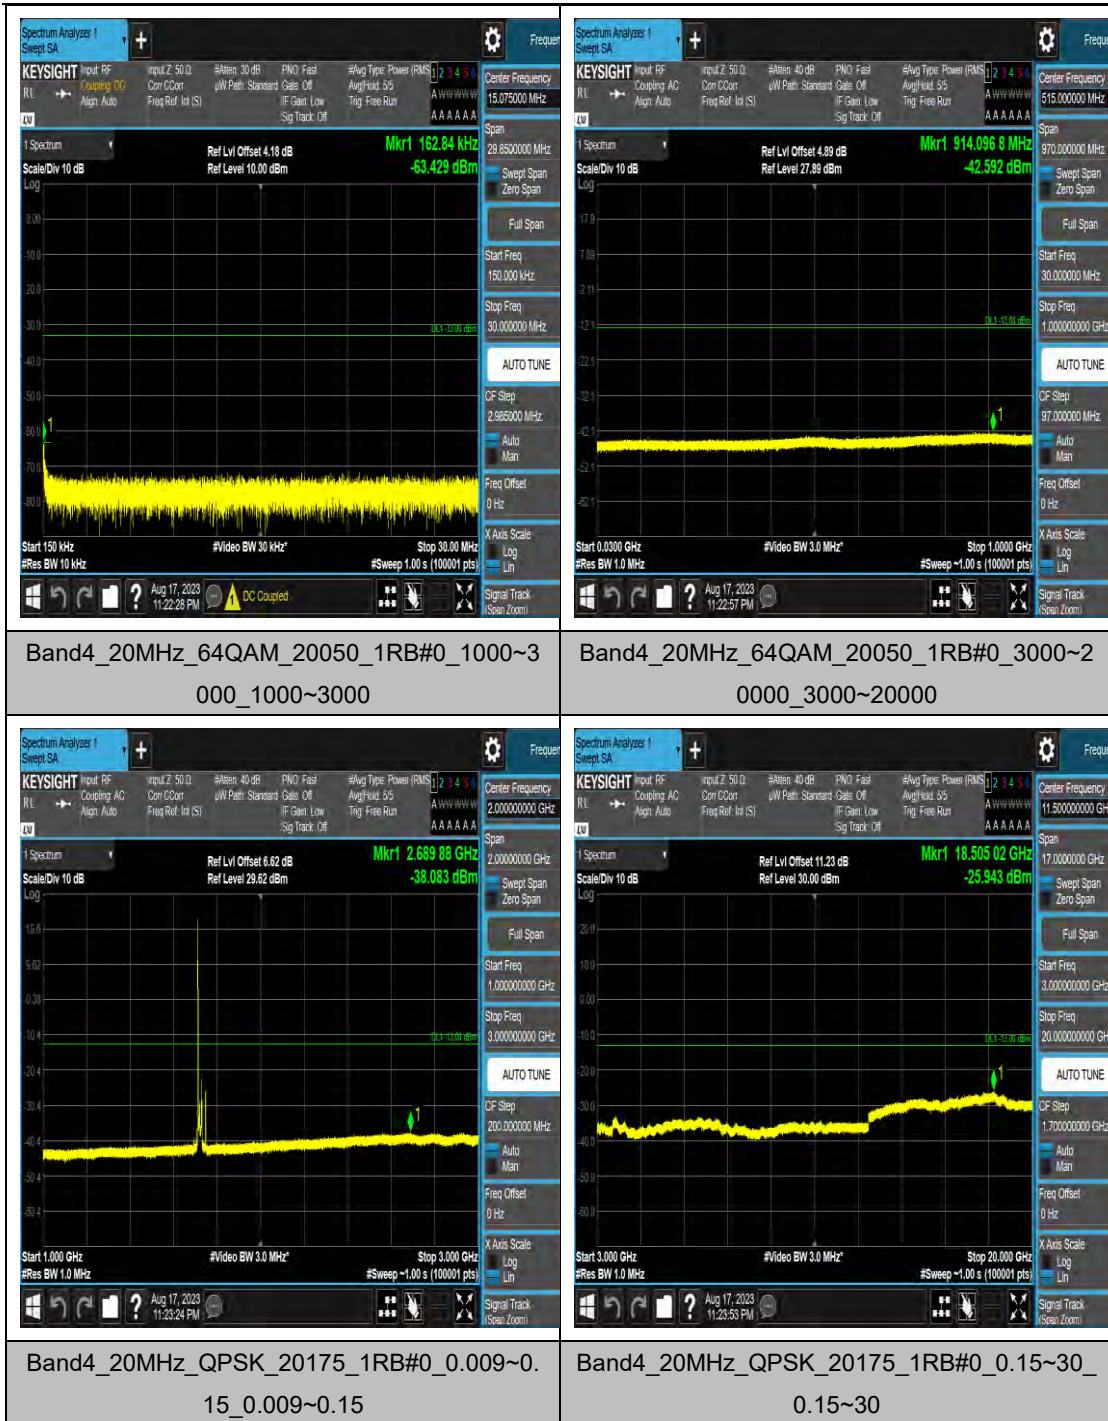

Band4_20MHz_QPSK_20050_1RB#0_0.15~30_0.15~30

Band4_20MHz_QPSK_20050_1RB#0_30~1000_30~1000

Band4_20MHz_QPSK_20050_1RB#0_1000~3000_1000~3000

Band4_20MHz_QPSK_20050_1RB#0_3000~20000_3000~20000

Band4_20MHz_16QAM_20300_1RB#0_30~100
0_30~1000

Band4_20MHz_16QAM_20300_1RB#0_1000~3
000_1000~3000

Band4_20MHz_16QAM_20300_1RB#0_3000~2
0000_3000~20000

Band4_20MHz_64QAM_20300_1RB#0_0.009~0
.15_0.009~0.15

LTE Band 5 Test Graphs

Band5_1.4MHz_QPSK_20525_1RB#0_1000~3000_00_1000~3000