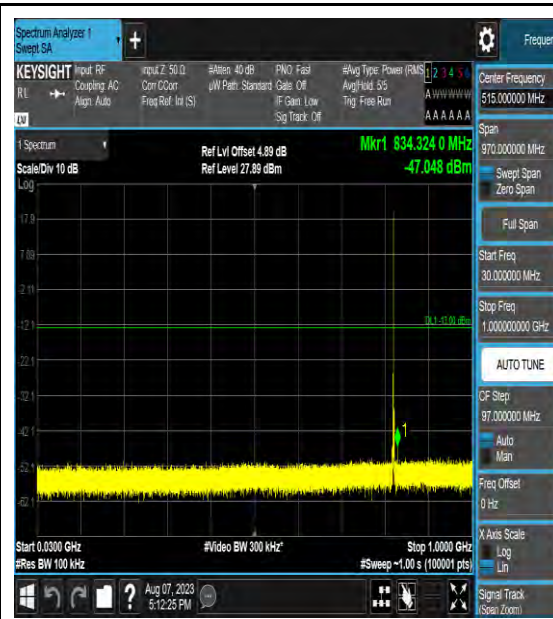

Band4_20MHz_16QAM_20300_1RB#0_1000~3
000_1000~3000

Band4_20MHz_16QAM_20300_1RB#0_3000~2
0000_3000~20000

Band4_20MHz_64QAM_20300_1RB#0_0.009~0
.15_0.009~0.15

LTE Band 5 Test Graphs

Band5_1.4MHz_QPSK_20525_1RB#0_1000~3000_00_1000~3000

Band5_1.4MHz_QPSK_20525_1RB#0_3000~10000_000_3000~10000

Band5_1.4MHz_16QAM_20525_1RB#0_0.009~0.15_0.15_0.009~0.15

Band5_1.4MHz_16QAM_20525_1RB#0_0.15~3_0_0.15~30

Band5_3MHz_64QAM_20415_1RB#0_1000~3000

Band5_3MHz_64QAM_20415_1RB#0_3000~10000