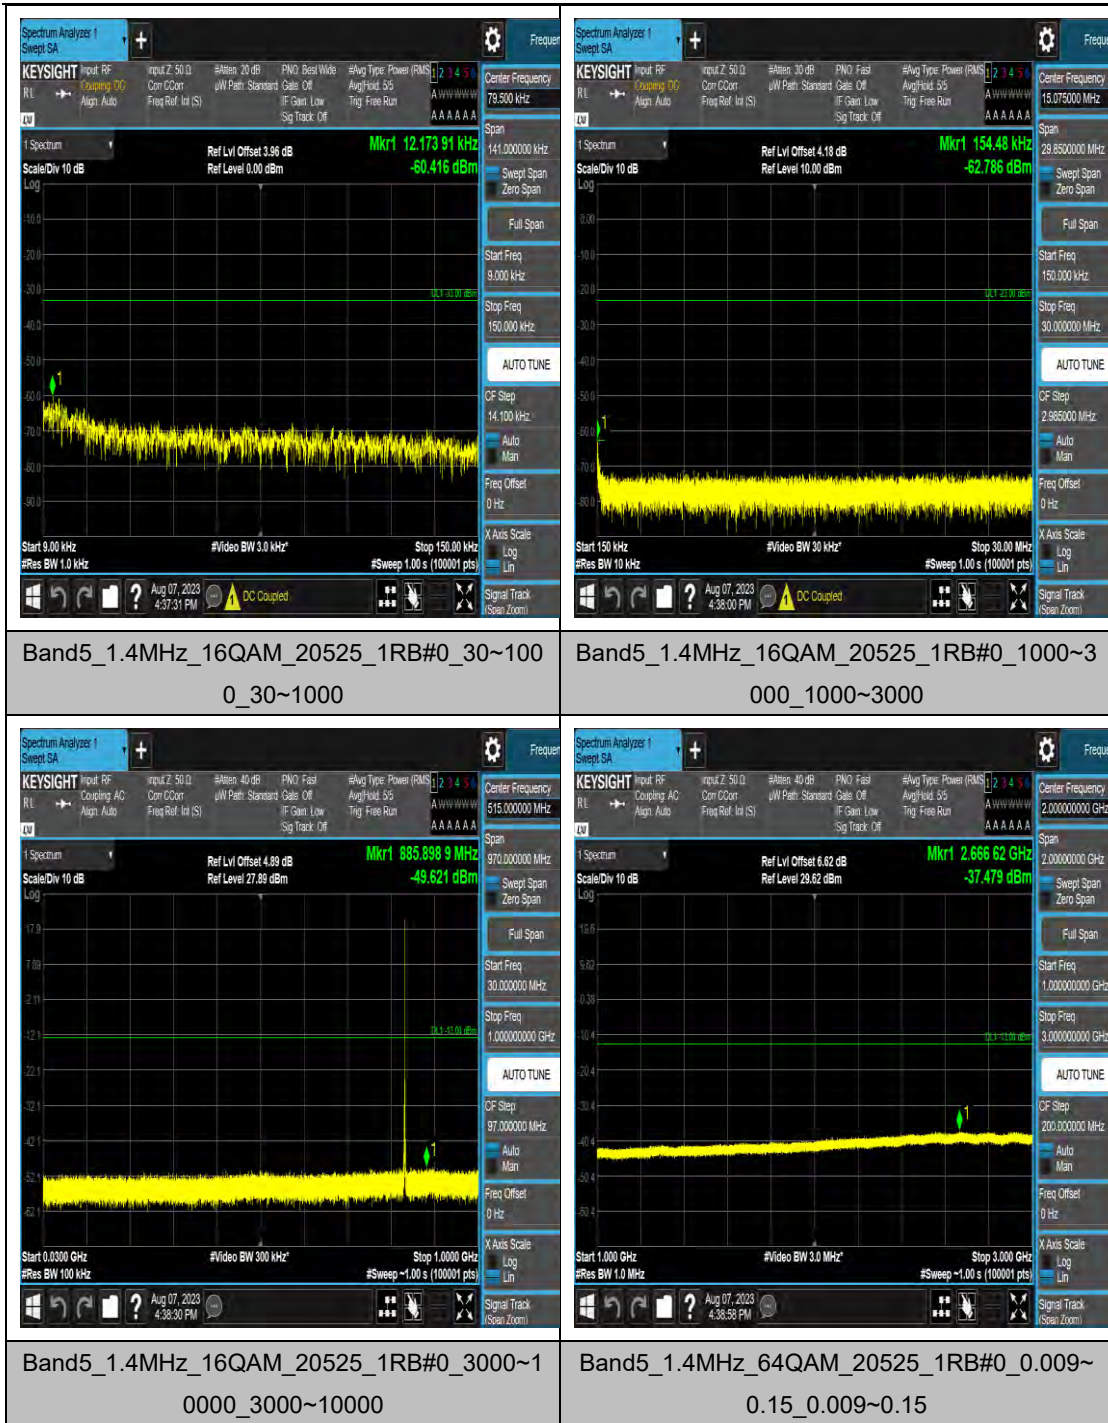

Band4_20MHz_QPSK_20050_1RB#0_0.15~30_0.15~30

Band4_20MHz_QPSK_20050_1RB#0_30~1000_30~1000

Band4_20MHz_QPSK_20050_1RB#0_1000~3000_1000~3000

Band4_20MHz_QPSK_20050_1RB#0_3000~20000_3000~20000

Band4_20MHz_16QAM_20300_1RB#0_30~100
0_30~1000

Band4_20MHz_16QAM_20300_1RB#0_1000~3
000_1000~3000

Band4_20MHz_16QAM_20300_1RB#0_3000~2
0000_3000~20000

Band4_20MHz_64QAM_20300_1RB#0_0.009~0
.15_0.009~0.15

LTE Band 5 Test Graphs

Band5_1.4MHz_QPSK_20525_1RB#0_1000~3000_00_1000~3000

Band5_1.4MHz_QPSK_20525_1RB#0_3000~10000_000_3000~10000

Band5_1.4MHz_16QAM_20525_1RB#0_0.009~0.15_0.15_0.009~0.15

Band5_1.4MHz_16QAM_20525_1RB#0_0.15~3_0_0.15~30

Band5_3MHz_64QAM_20415_1RB#0_1000~3000

Band5_3MHz_64QAM_20415_1RB#0_3000~10000