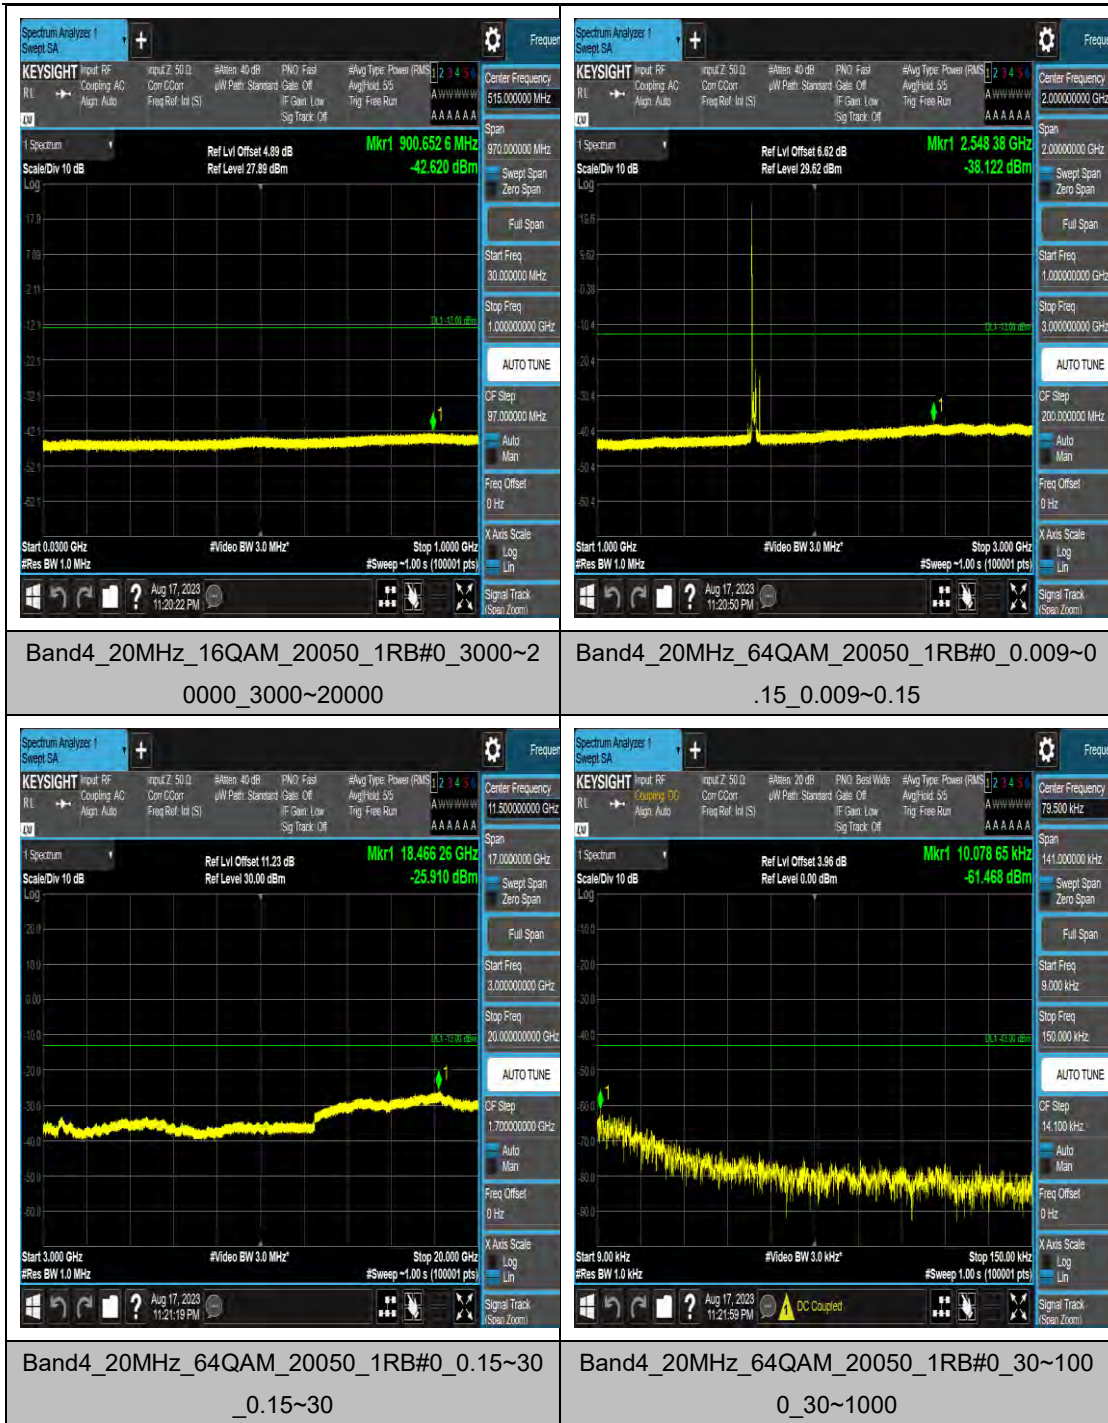

Band4_20MHz_QPSK_20050_1RB#0_0.15~30_0.15~30

Band4_20MHz_QPSK_20050_1RB#0_30~1000_30~1000

Band4_20MHz_QPSK_20050_1RB#0_1000~3000_1000~3000

Band4_20MHz_QPSK_20050_1RB#0_3000~20000_3000~20000

Band4_20MHz_16QAM_20300_1RB#0_30~100
0_30~1000

Band4_20MHz_16QAM_20300_1RB#0_1000~3
000_1000~3000

Band4_20MHz_16QAM_20300_1RB#0_3000~2
0000_3000~20000

Band4_20MHz_64QAM_20300_1RB#0_0.009~0
.15_0.009~0.15

LTE Band 5 Test Graphs

Band5_1.4MHz_QPSK_20525_1RB#0_1000~3000_00_1000~3000