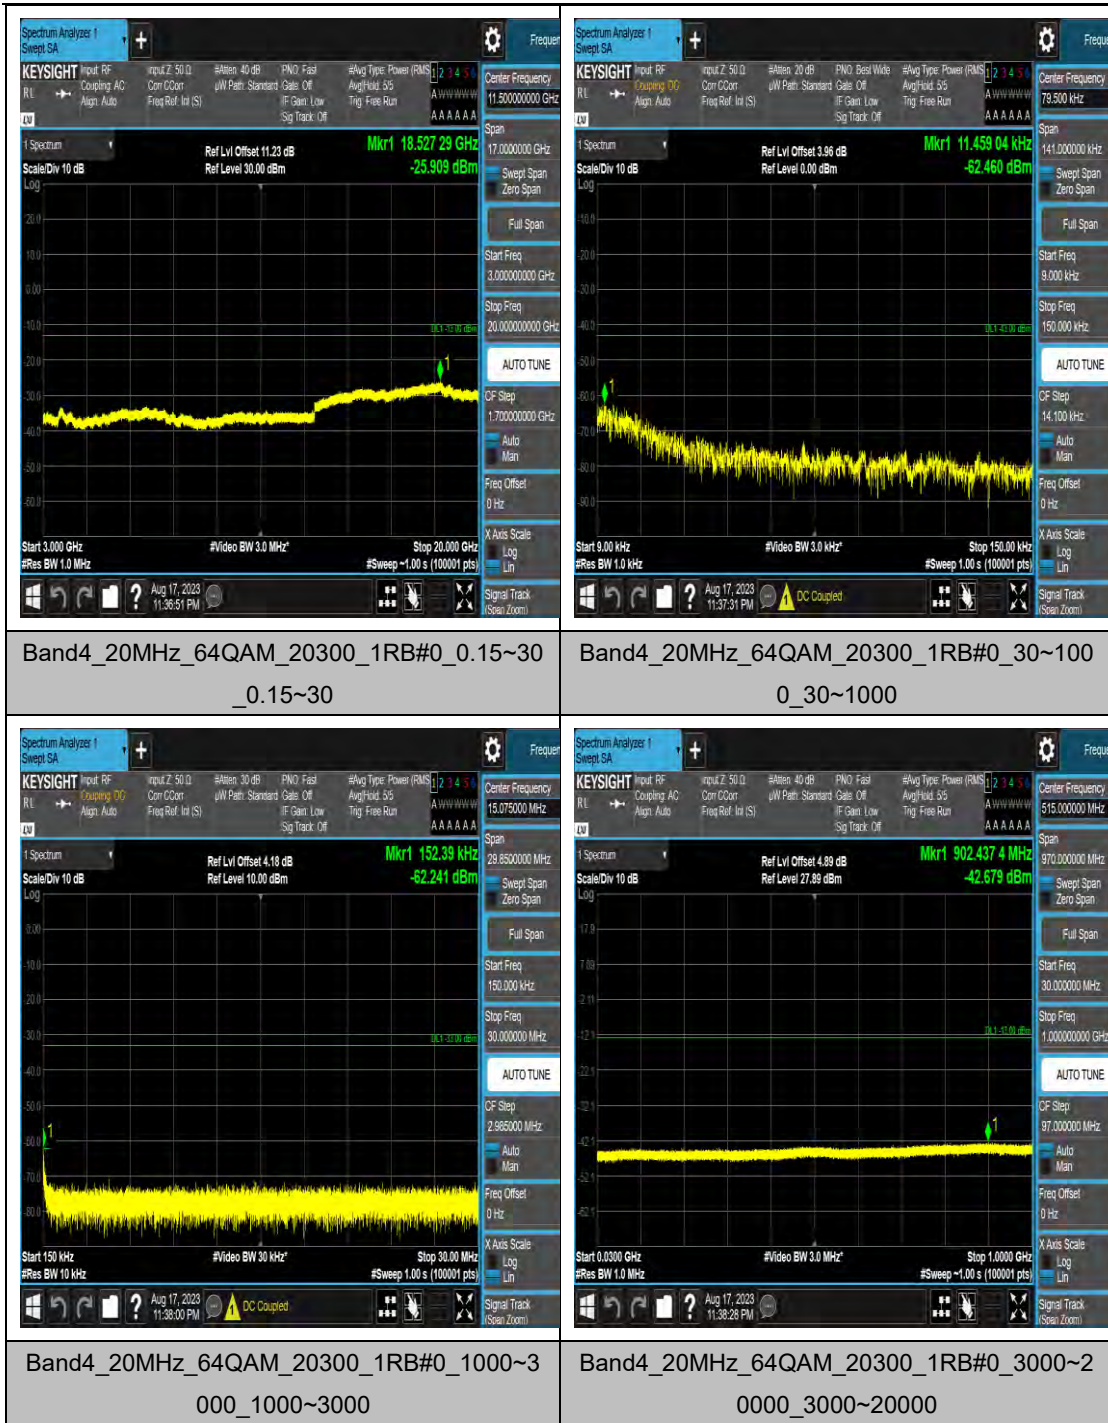

Band4_20MHz_QPSK_20050_1RB#0_0.15~30_0.15~30

Band4_20MHz_QPSK_20050_1RB#0_30~1000_30~1000

Band4_20MHz_QPSK_20050_1RB#0_1000~3000_1000~3000

Band4_20MHz_QPSK_20050_1RB#0_3000~20000_3000~20000

Band4_20MHz_16QAM_20300_1RB#0_30~100
0_30~1000

Band4_20MHz_16QAM_20300_1RB#0_1000~3
000_1000~3000

Band4_20MHz_16QAM_20300_1RB#0_3000~2
0000_3000~20000

Band4_20MHz_64QAM_20300_1RB#0_0.009~0
.15_0.009~0.15

LTE Band 5 Test Graphs

Band5_1.4MHz_QPSK_20525_1RB#0_1000~3000_00_1000~3000