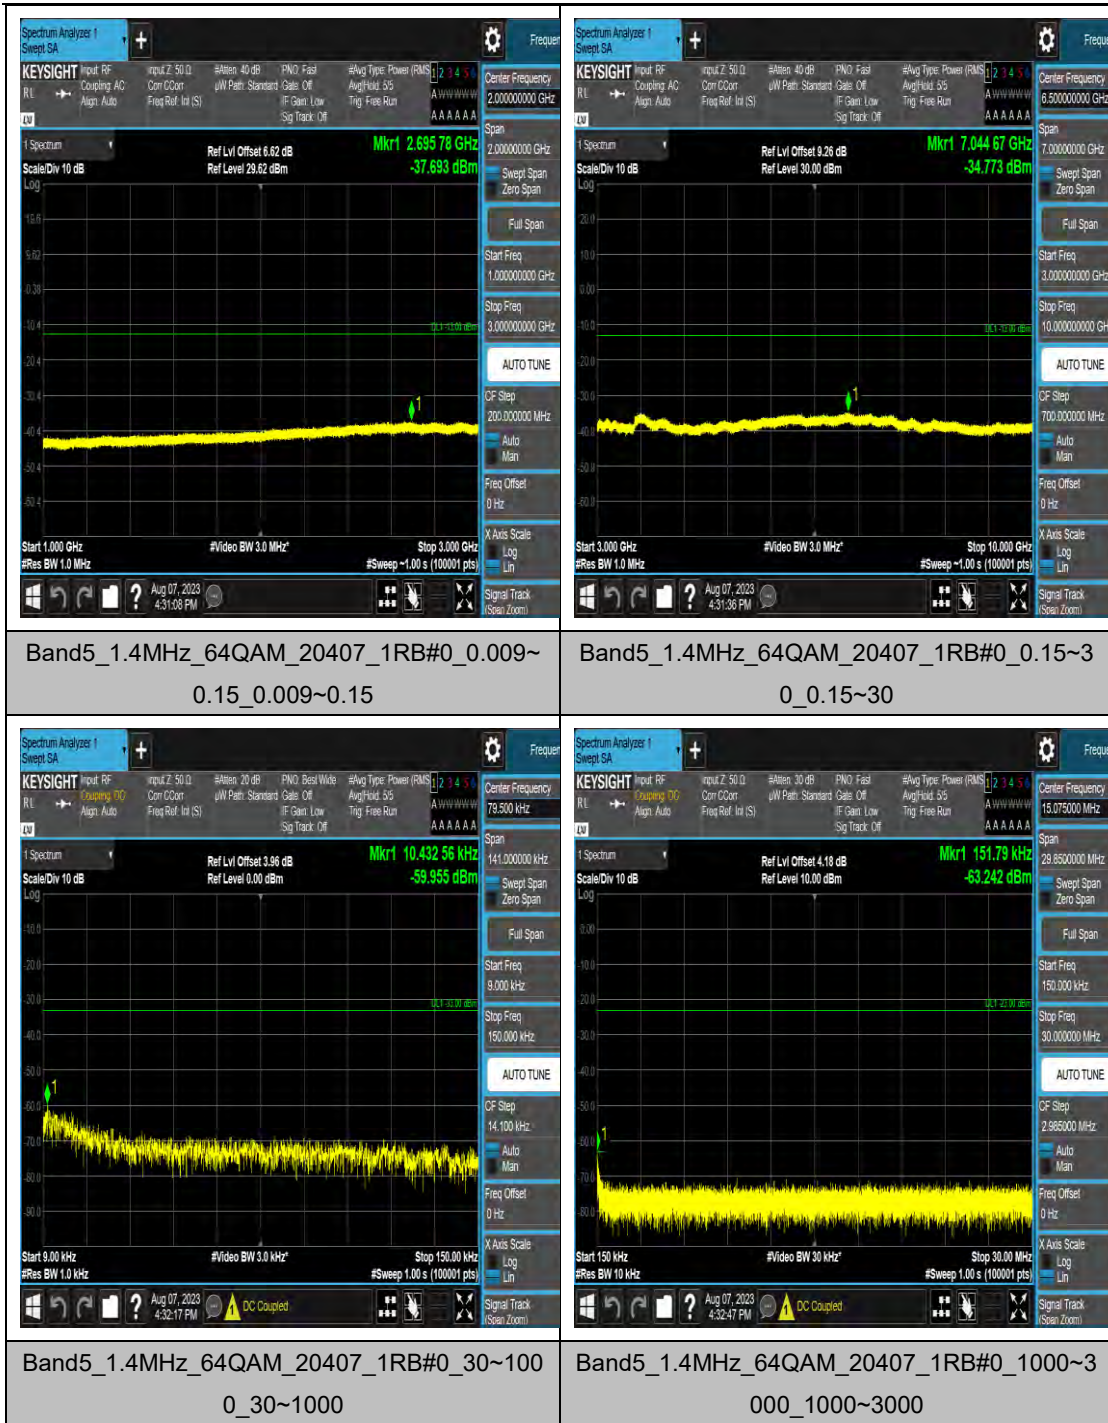

Band4_20MHz_QPSK_20050_1RB#0_0.15~30_0.15~30

Band4_20MHz_QPSK_20050_1RB#0_30~1000_30~1000

Band4_20MHz_QPSK_20050_1RB#0_1000~3000_1000~3000

Band4_20MHz_QPSK_20050_1RB#0_3000~20000_3000~20000

Band4_20MHz_16QAM_20300_1RB#0_30~100
0_30~1000

Band4_20MHz_16QAM_20300_1RB#0_1000~3
000_1000~3000

Band4_20MHz_16QAM_20300_1RB#0_3000~2
0000_3000~20000

Band4_20MHz_64QAM_20300_1RB#0_0.009~0
.15_0.009~0.15

LTE Band 5 Test Graphs

Band5_1.4MHz_QPSK_20525_1RB#0_1000~3000_00_1000~3000

Band5_1.4MHz_QPSK_20525_1RB#0_3000~10000_000_3000~10000

Band5_1.4MHz_16QAM_20525_1RB#0_0.009~0.15_0.15_0.009~0.15

Band5_1.4MHz_16QAM_20525_1RB#0_0.15~3_0_0.15~30

Band5_3MHz_64QAM_20415_1RB#0_1000~3000

Band5_3MHz_64QAM_20415_1RB#0_3000~10000