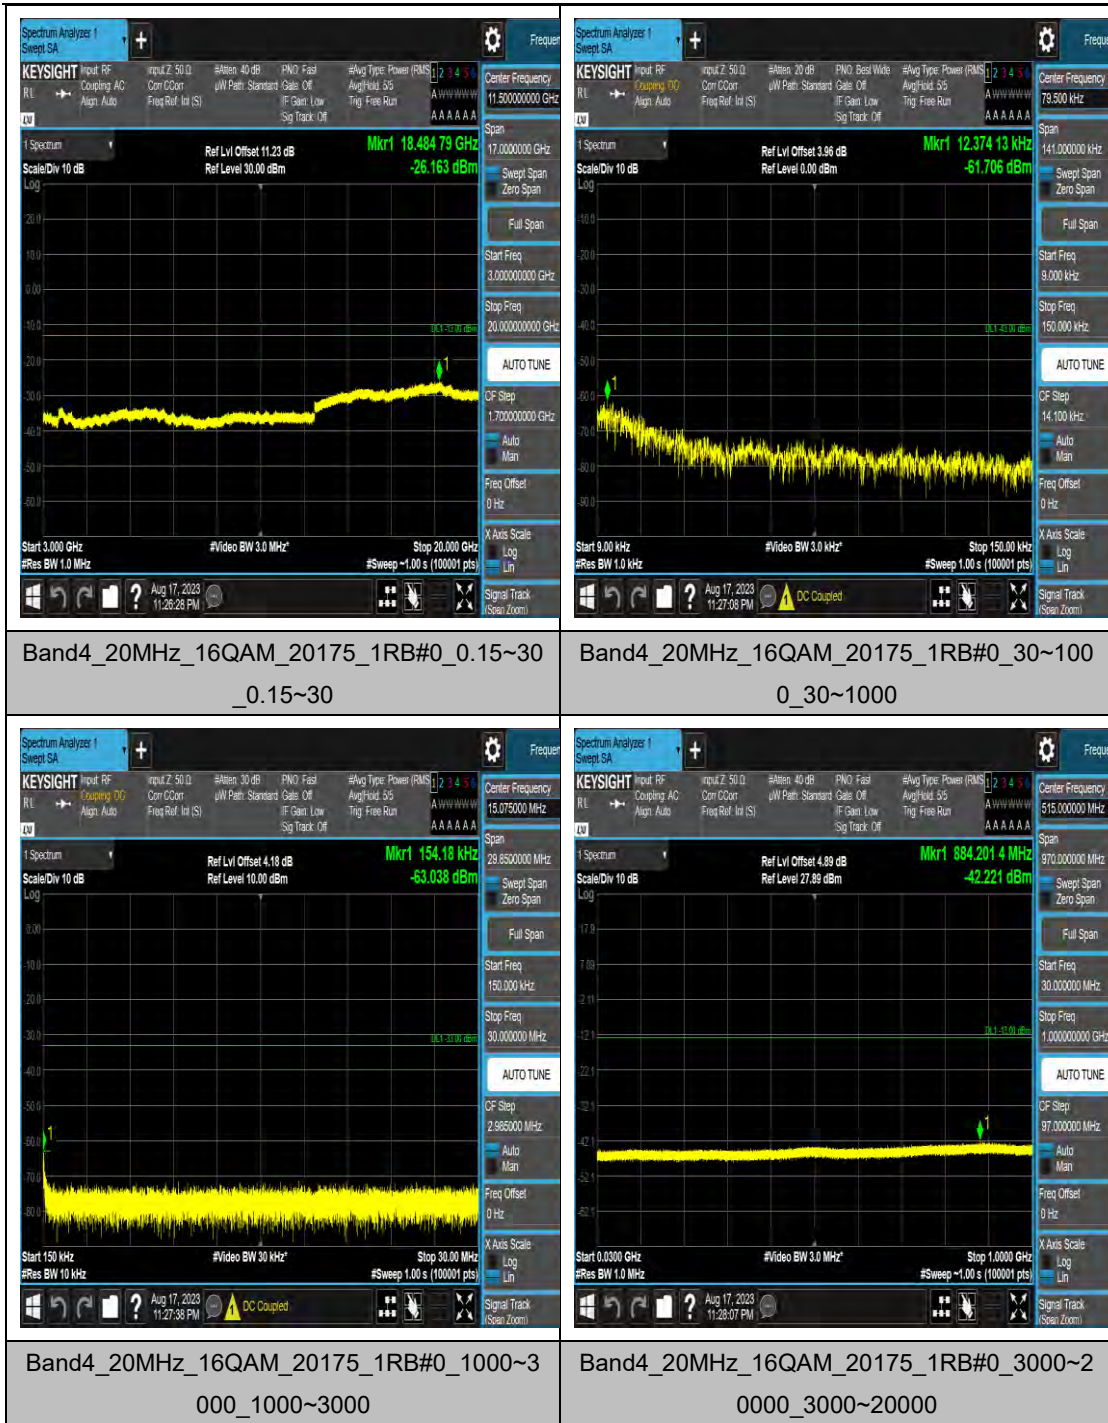

Band4_20MHz_QPSK_20050_1RB#0_0.15~30_0.15~30

Band4_20MHz_QPSK_20050_1RB#0_30~1000_30~1000

Band4_20MHz_QPSK_20050_1RB#0_1000~3000_1000~3000

Band4_20MHz_QPSK_20050_1RB#0_3000~20000_3000~20000

Band4_20MHz_16QAM_20300_1RB#0_30~100
0_30~1000

Band4_20MHz_16QAM_20300_1RB#0_1000~3
000_1000~3000

Band4_20MHz_16QAM_20300_1RB#0_3000~2
0000_3000~20000

Band4_20MHz_64QAM_20300_1RB#0_0.009~0
.15_0.009~0.15

LTE Band 5 Test Graphs

Band5_1.4MHz_QPSK_20525_1RB#0_1000~3000_00_1000~3000