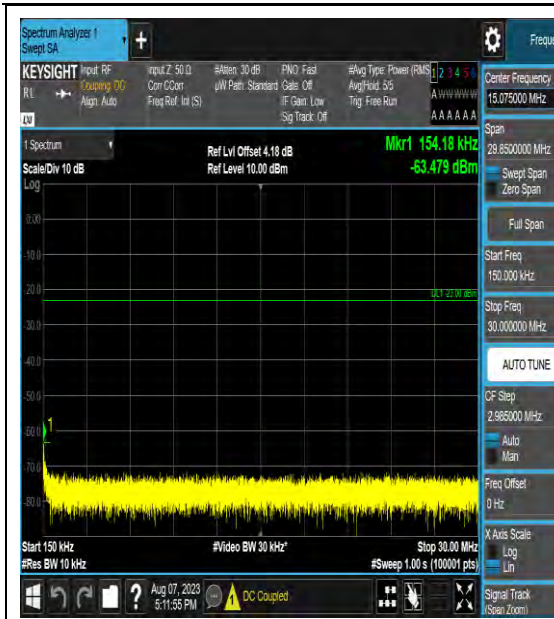

Band4_20MHz_16QAM_20300_1RB#0_1000~3
000_1000~3000

Band4_20MHz_16QAM_20300_1RB#0_3000~2
0000_3000~20000

Band4_20MHz_64QAM_20300_1RB#0_0.009~0
.15_0.009~0.15

LTE Band 5 Test Graphs

Band5_1.4MHz_QPSK_20525_1RB#0_1000~3000_00_1000~3000

Band5_1.4MHz_QPSK_20525_1RB#0_3000~10000_000_3000~10000

Band5_1.4MHz_16QAM_20525_1RB#0_0.009~0.15_0.15_0.009~0.15

Band5_1.4MHz_16QAM_20525_1RB#0_0.15~3_0_0.15~30

Band5_3MHz_64QAM_20415_1RB#0_1000~3000

Band5_3MHz_64QAM_20415_1RB#0_3000~10000