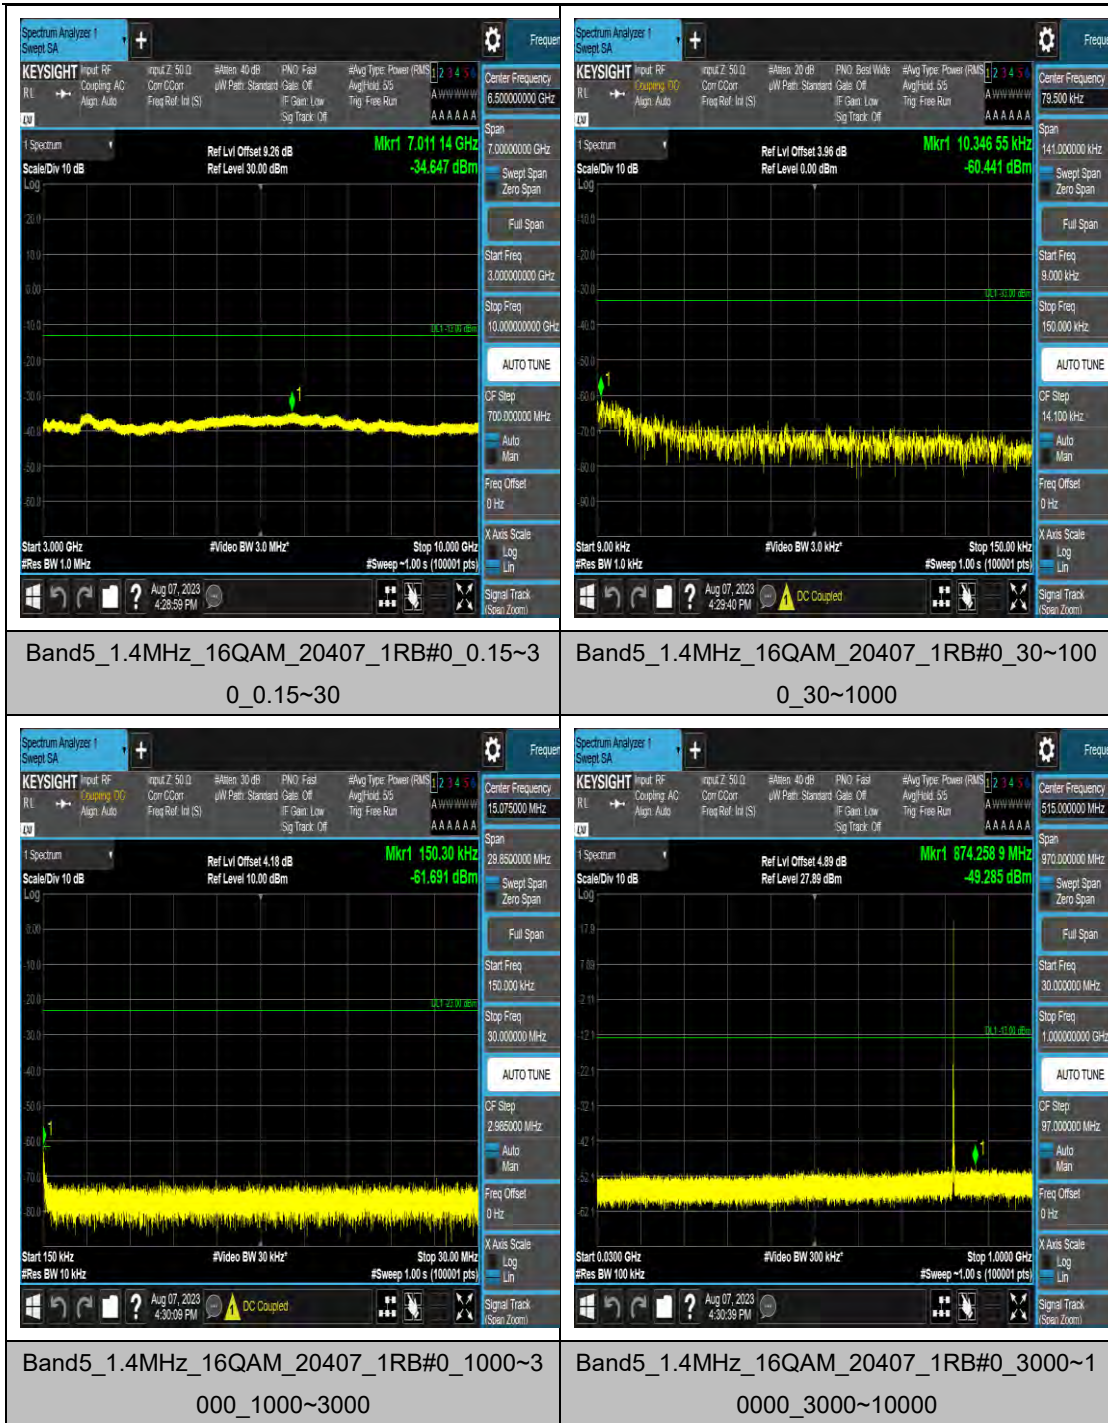

Band4_20MHz_QPSK_20050_1RB#0_0.15~30_0.15~30

Band4_20MHz_QPSK_20050_1RB#0_30~1000_30~1000

Band4_20MHz_QPSK_20050_1RB#0_1000~3000_1000~3000

Band4_20MHz_QPSK_20050_1RB#0_3000~20000_3000~20000

Band4_20MHz_16QAM_20300_1RB#0_30~100
0_30~1000

Band4_20MHz_16QAM_20300_1RB#0_1000~3
000_1000~3000

Band4_20MHz_16QAM_20300_1RB#0_3000~2
0000_3000~20000

Band4_20MHz_64QAM_20300_1RB#0_0.009~0
.15_0.009~0.15

LTE Band 5 Test Graphs

Band5_1.4MHz_QPSK_20525_1RB#0_1000~3000_00_1000~3000

Band5_1.4MHz_QPSK_20525_1RB#0_3000~10000_000_3000~10000

Band5_1.4MHz_16QAM_20525_1RB#0_0.009~0.15_0.15_0.009~0.15

Band5_1.4MHz_16QAM_20525_1RB#0_0.15~3_0_0.15~30

Band5_3MHz_64QAM_20415_1RB#0_1000~3000

Band5_3MHz_64QAM_20415_1RB#0_3000~10000