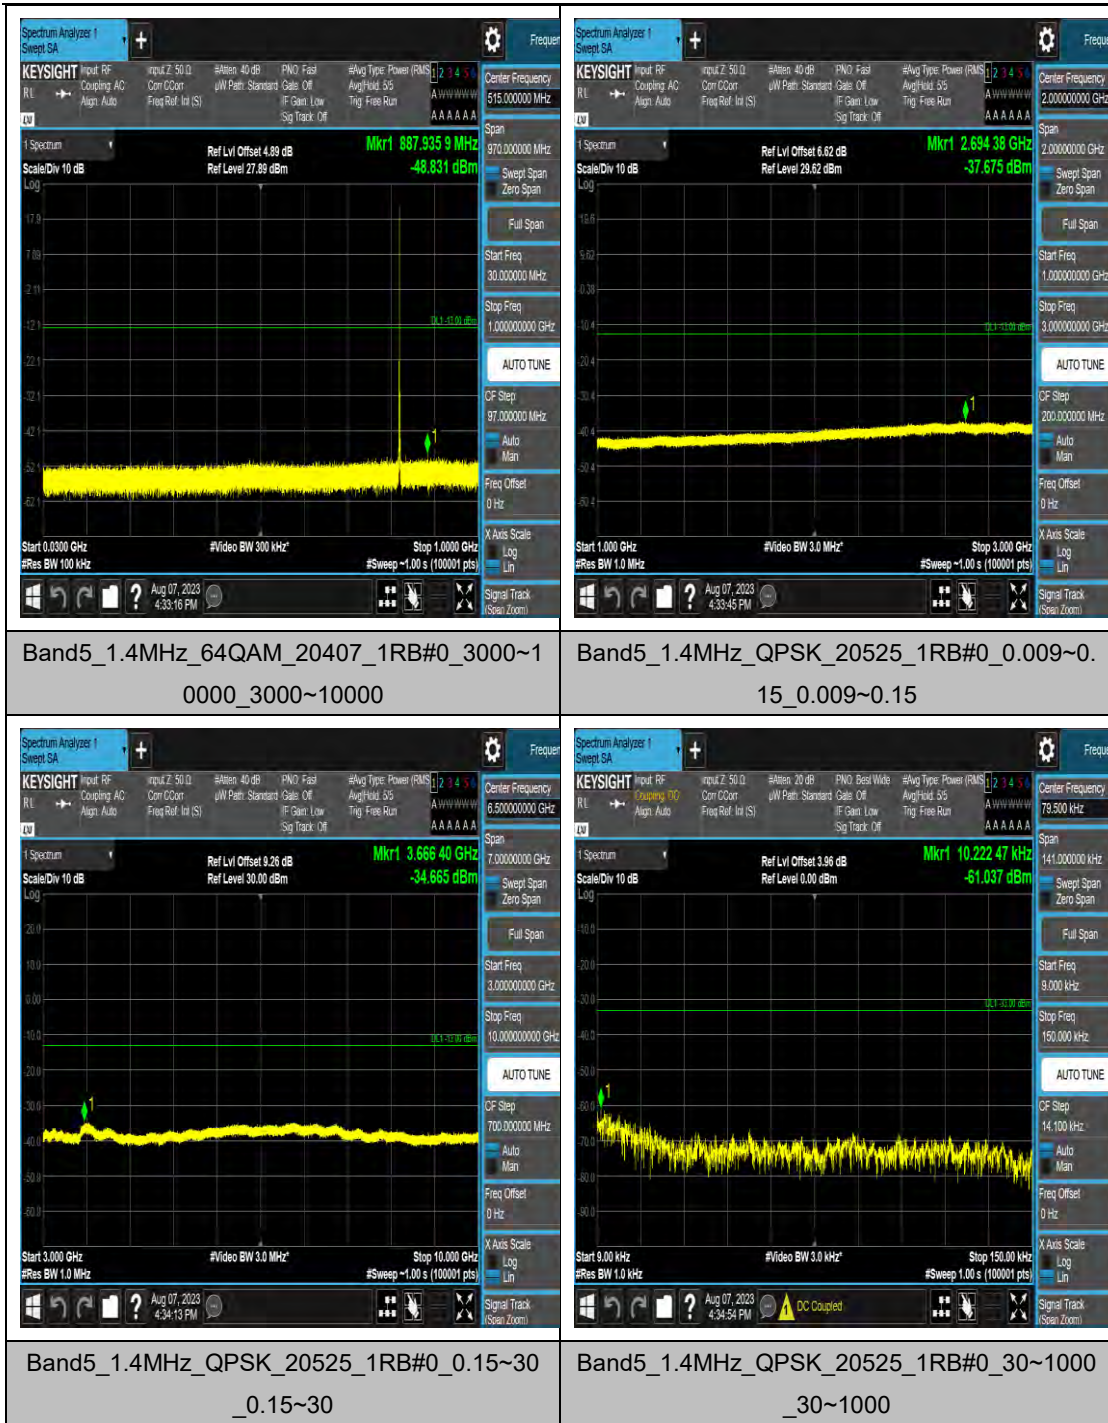

Band4_20MHz_QPSK_20050_1RB#0_0.15~30_0.15~30

Band4_20MHz_QPSK_20050_1RB#0_30~1000_30~1000

Band4_20MHz_QPSK_20050_1RB#0_1000~3000_1000~3000

Band4_20MHz_QPSK_20050_1RB#0_3000~20000_3000~20000

Band4_20MHz_16QAM_20300_1RB#0_30~100
0_30~1000

Band4_20MHz_16QAM_20300_1RB#0_1000~3
000_1000~3000

Band4_20MHz_16QAM_20300_1RB#0_3000~2
0000_3000~20000

Band4_20MHz_64QAM_20300_1RB#0_0.009~0
.15_0.009~0.15

LTE Band 5 Test Graphs

Band5_1.4MHz_QPSK_20525_1RB#0_1000~3000_00_1000~3000

Band5_1.4MHz_QPSK_20525_1RB#0_3000~10000_000_3000~10000

Band5_1.4MHz_16QAM_20525_1RB#0_0.009~0.15_0.15_0.009~0.15

Band5_1.4MHz_16QAM_20525_1RB#0_0.15~3_0_0.15~30

Band5_3MHz_64QAM_20415_1RB#0_1000~3000

Band5_3MHz_64QAM_20415_1RB#0_3000~10000