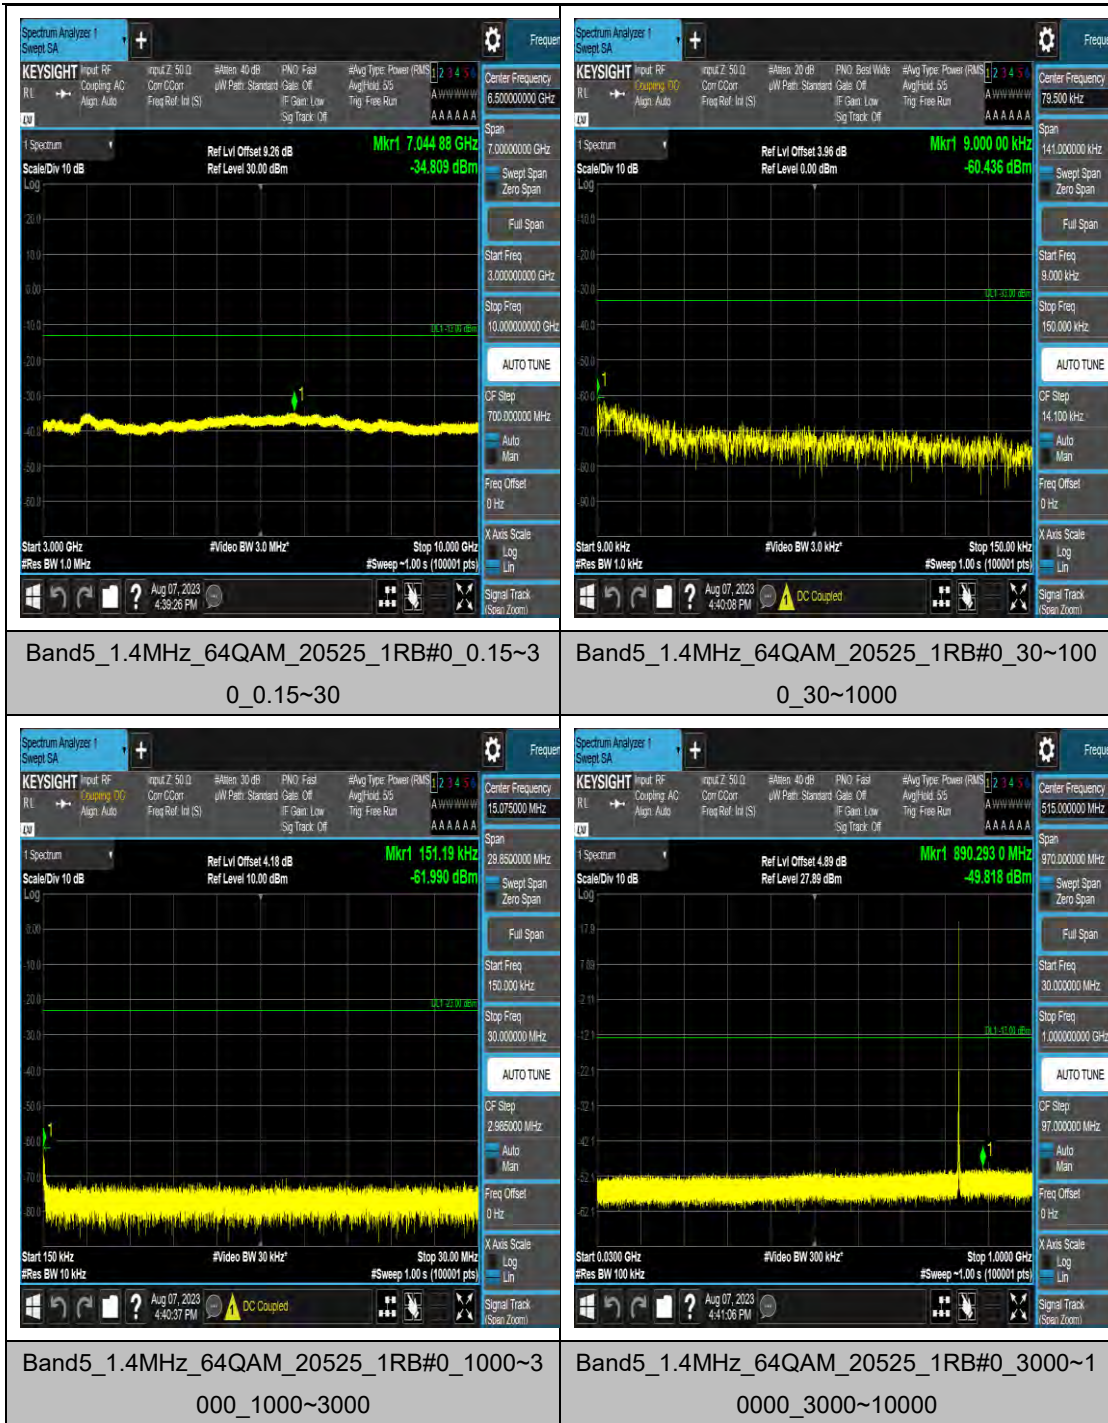

Band4_20MHz_16QAM_20300_1RB#0_1000~3
000_1000~3000

Band4_20MHz_16QAM_20300_1RB#0_3000~2
0000_3000~20000

Band4_20MHz_64QAM_20300_1RB#0_0.009~0
.15_0.009~0.15

LTE Band 5 Test Graphs

Band5_1.4MHz_QPSK_20525_1RB#0_1000~3000_00_1000~3000

Band5_1.4MHz_QPSK_20525_1RB#0_3000~10000_000_3000~10000

Band5_1.4MHz_16QAM_20525_1RB#0_0.009~0.15_0.15_0.009~0.15

Band5_1.4MHz_16QAM_20525_1RB#0_0.15~3_0_0.15~30

Band5_3MHz_64QAM_20415_1RB#0_1000~3000

Band5_3MHz_64QAM_20415_1RB#0_3000~10000

Band5_3MHz_QPSK_20525_1RB#0_0.009~0.1

Band5_3MHz_QPSK_20525_1RB#0_0.15~30.0

Band5_3MHz_QPSK_20525_1RB#0_30~1000_30~1000

Band5_3MHz_QPSK_20525_1RB#0_1000~3000_0_1000~3000

Band5_3MHz_QPSK_20525_1RB#0_3000~10000_00_3000~10000