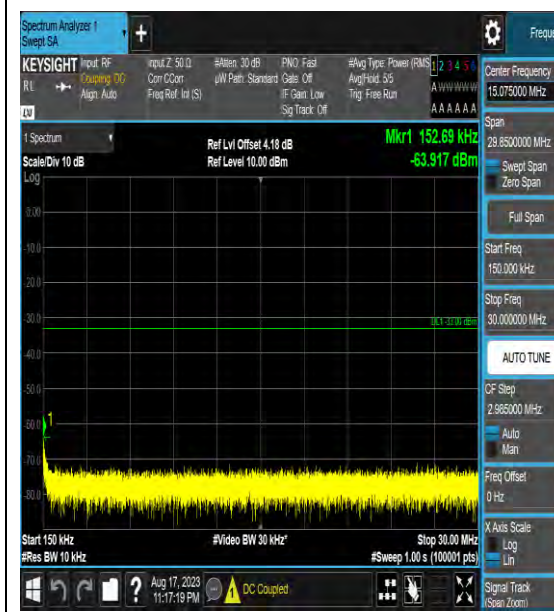

Band4_20MHz_QPSK_20050_1RB#0_0.15~30_0.15~30

Band4_20MHz_QPSK_20050_1RB#0_30~1000_30~1000

Band4_20MHz_QPSK_20050_1RB#0_1000~3000_1000~3000

Band4_20MHz_QPSK_20050_1RB#0_3000~20000_3000~20000

Band4_20MHz_16QAM_20300_1RB#0_30~100
0_30~1000

Band4_20MHz_16QAM_20300_1RB#0_1000~3
000_1000~3000

Band4_20MHz_16QAM_20300_1RB#0_3000~2
0000_3000~20000

Band4_20MHz_64QAM_20300_1RB#0_0.009~0
.15_0.009~0.15

LTE Band 5 Test Graphs

Band5_1.4MHz_QPSK_20525_1RB#0_1000~3000_00_1000~3000