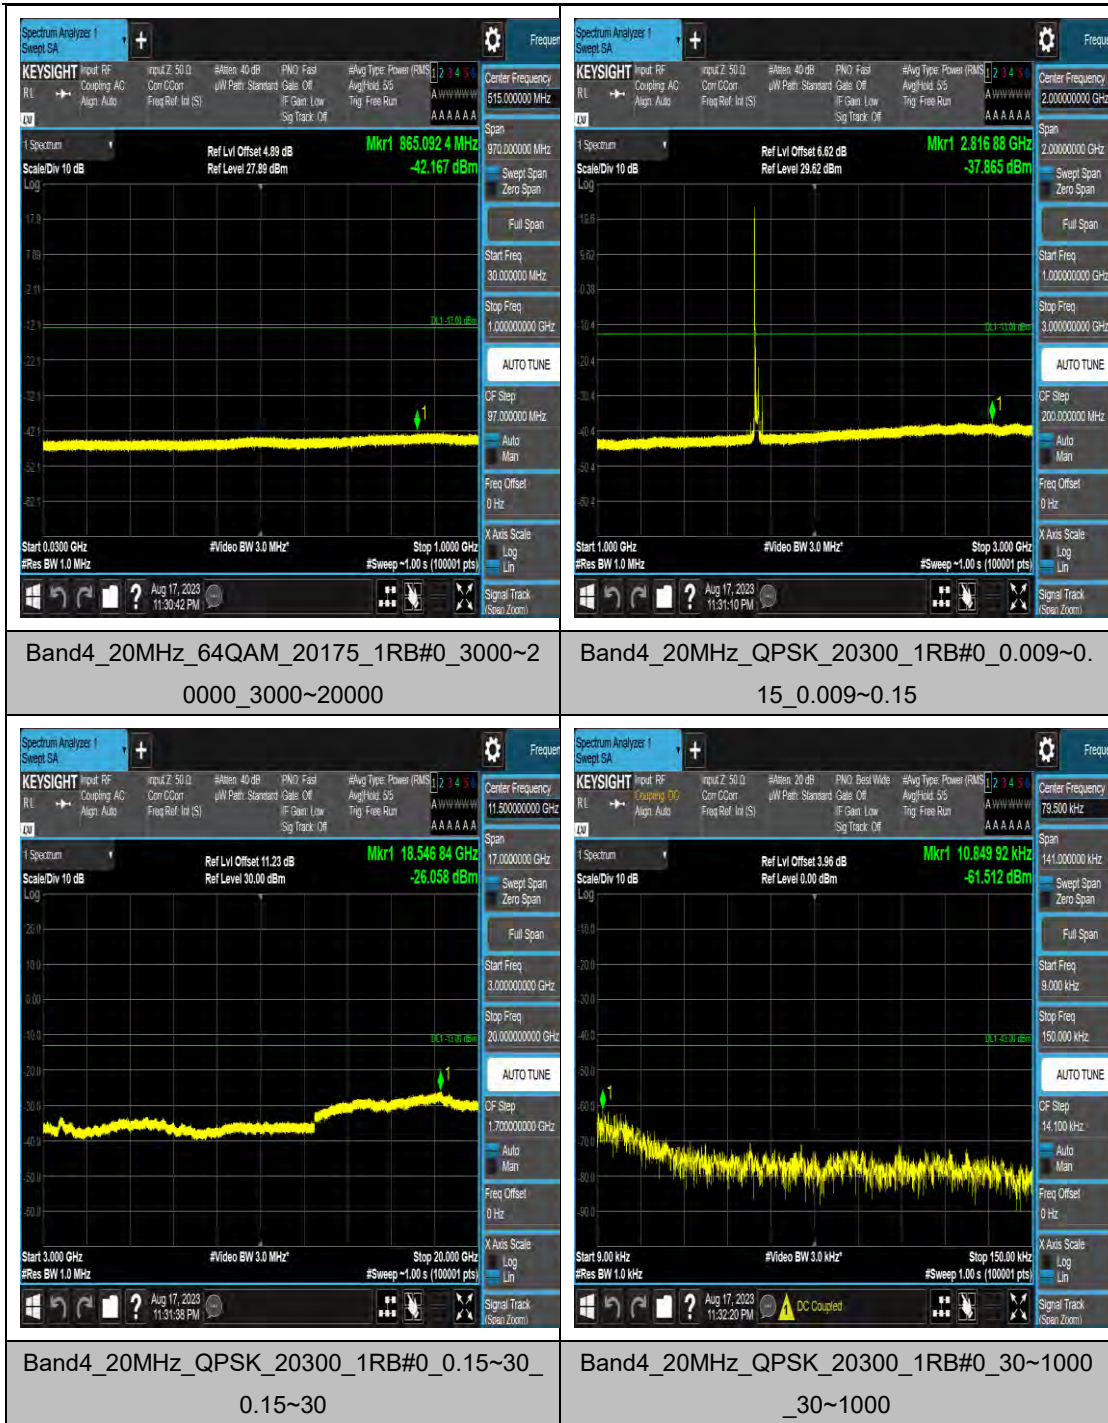

Band4_20MHz_QPSK_20050_1RB#0_0.15~30_0.15~30

Band4_20MHz_QPSK_20050_1RB#0_30~1000_30~1000

Band4_20MHz_QPSK_20050_1RB#0_1000~3000_1000~3000

Band4_20MHz_QPSK_20050_1RB#0_3000~20000_3000~20000

Band4_20MHz_16QAM_20300_1RB#0_30~100
0_30~1000

Band4_20MHz_16QAM_20300_1RB#0_1000~3
000_1000~3000

Band4_20MHz_16QAM_20300_1RB#0_3000~2
0000_3000~20000

Band4_20MHz_64QAM_20300_1RB#0_0.009~0
.15_0.009~0.15

LTE Band 5 Test Graphs

Band5_1.4MHz_QPSK_20525_1RB#0_1000~3000_00_1000~3000