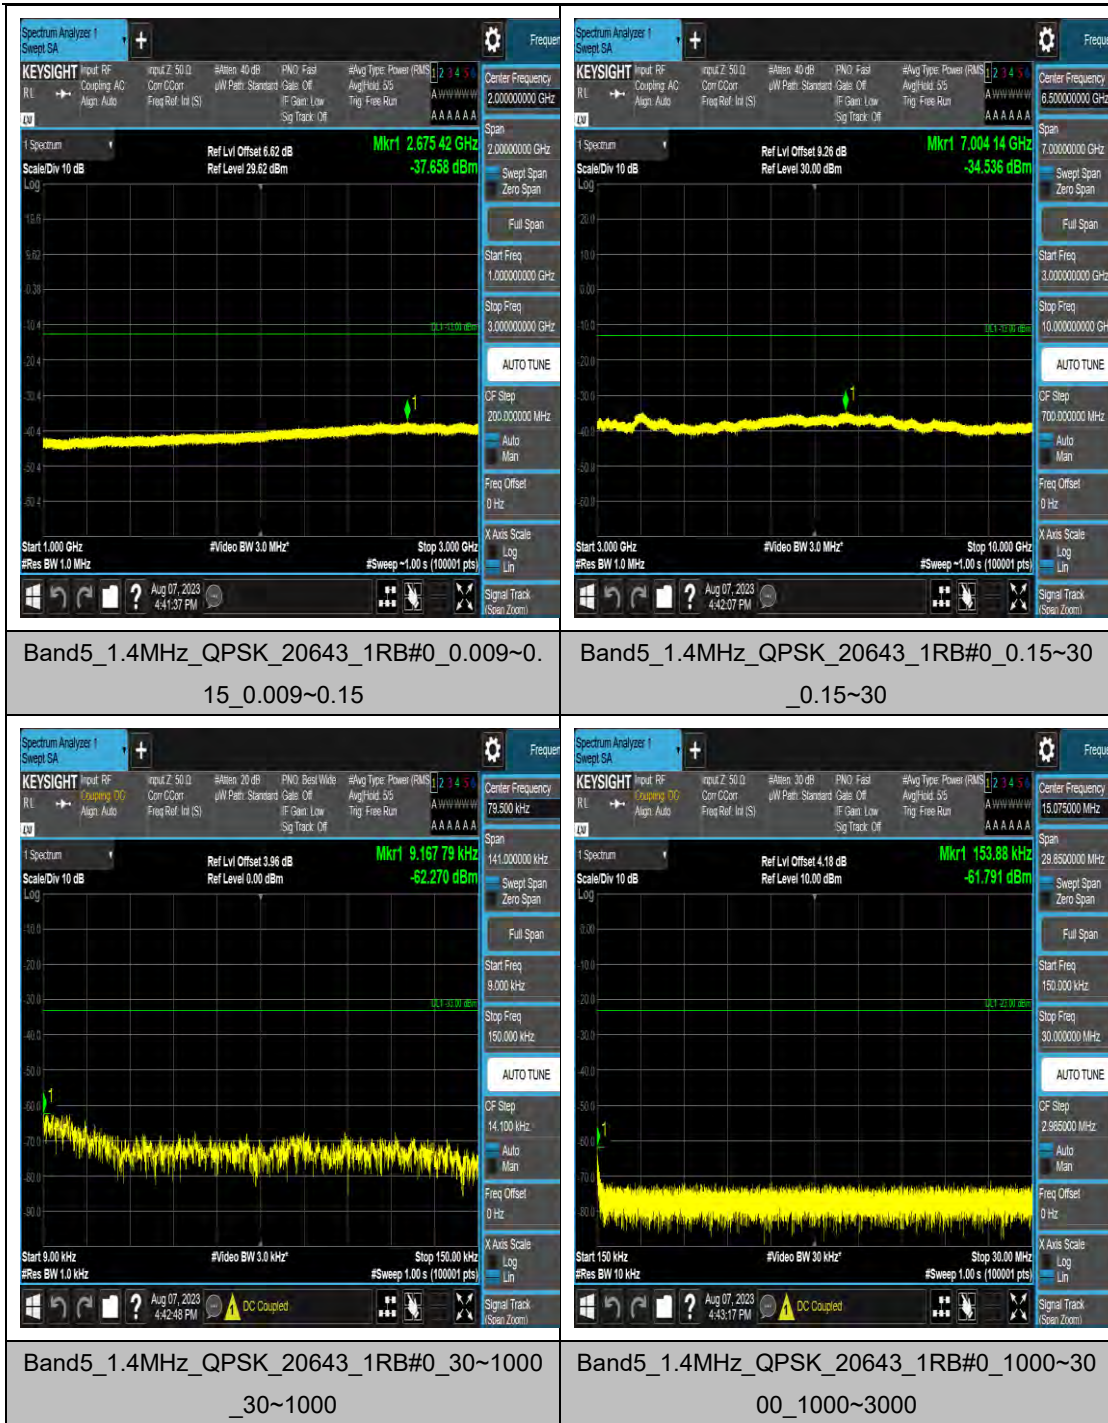

Band4_20MHz_16QAM_20300_1RB#0_1000~3
000_1000~3000

Band4_20MHz_16QAM_20300_1RB#0_3000~2
0000_3000~20000

Band4_20MHz_64QAM_20300_1RB#0_0.009~0
.15_0.009~0.15

LTE Band 5 Test Graphs

Band5_1.4MHz_QPSK_20525_1RB#0_1000~3000_00_1000~3000

Band5_1.4MHz_QPSK_20525_1RB#0_3000~10000_000_3000~10000

Band5_1.4MHz_16QAM_20525_1RB#0_0.009~0.15_0.15_0.009~0.15

Band5_1.4MHz_16QAM_20525_1RB#0_0.15~3_0_0.15~30

Band5_3MHz_64QAM_20415_1RB#0_1000~3000

Band5_3MHz_64QAM_20415_1RB#0_3000~10000

Band5_3MHz_QPSK_20525_1RB#0_0.009~0.1

Band5_3MHz_QPSK_20525_1RB#0_0.15~30.0

Band5_3MHz_QPSK_20525_1RB#0_30~1000_30~1000

Band5_3MHz_QPSK_20525_1RB#0_1000~3000_0_1000~3000

Band5_3MHz_QPSK_20525_1RB#0_3000~10000_00_3000~10000