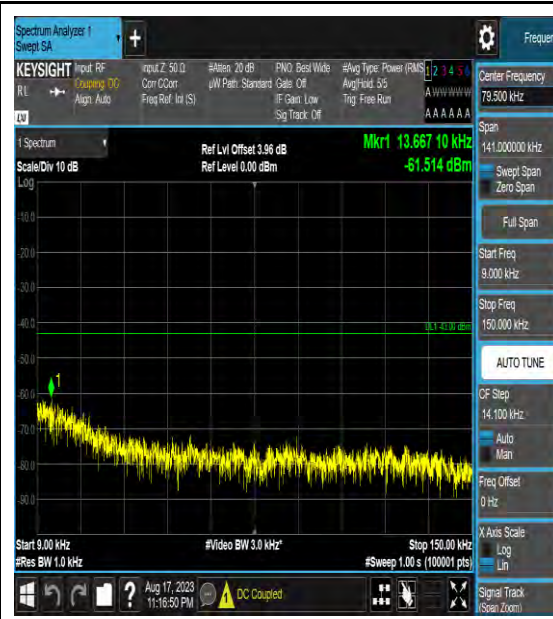

Band4_20MHz_QPSK_20050_1RB#0_0.15~30_0.15~30

Band4_20MHz_QPSK_20050_1RB#0_30~1000_30~1000

Band4_20MHz_QPSK_20050_1RB#0_1000~3000_1000~3000

Band4_20MHz_QPSK_20050_1RB#0_3000~20000_3000~20000

Band4_20MHz_16QAM_20300_1RB#0_30~100
0_30~1000

Band4_20MHz_16QAM_20300_1RB#0_1000~3
000_1000~3000

Band4_20MHz_16QAM_20300_1RB#0_3000~2
0000_3000~20000

Band4_20MHz_64QAM_20300_1RB#0_0.009~0
.15_0.009~0.15

LTE Band 5 Test Graphs

Band5_1.4MHz_QPSK_20525_1RB#0_1000~3000_00_1000~3000