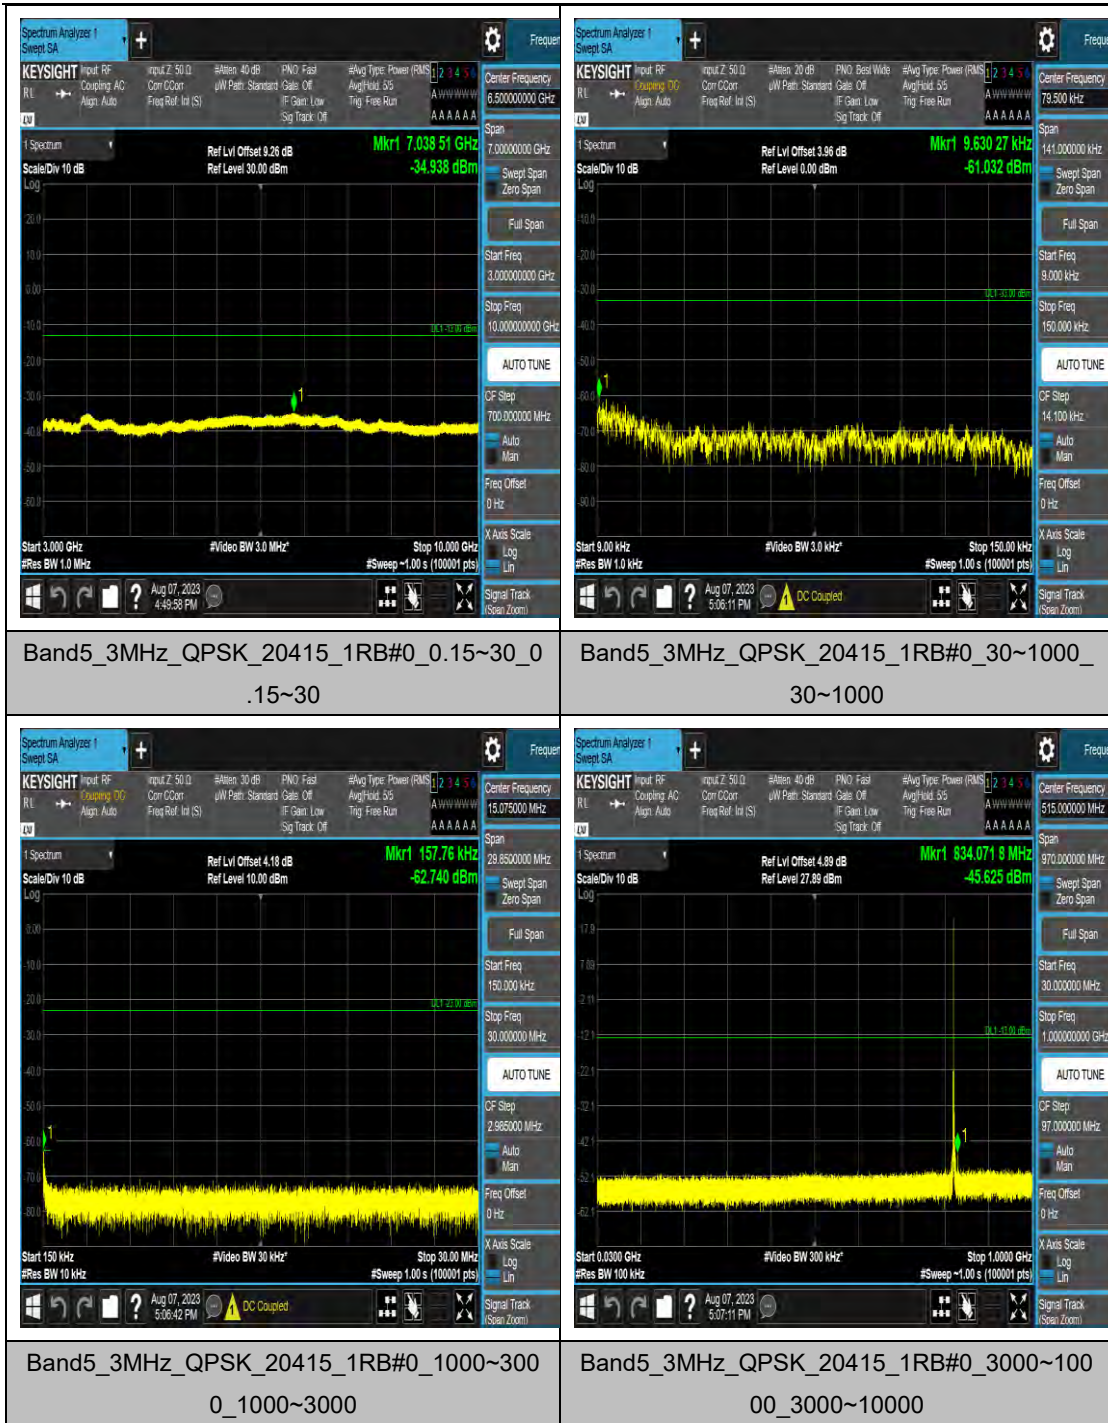

Band4_20MHz_16QAM_20300_1RB#0_1000~3
000_1000~3000

Band4_20MHz_16QAM_20300_1RB#0_3000~2
0000_3000~20000

Band4_20MHz_64QAM_20300_1RB#0_0.009~0
.15_0.009~0.15

LTE Band 5 Test Graphs

Band5_1.4MHz_QPSK_20525_1RB#0_1000~3000_00_1000~3000

Band5_1.4MHz_QPSK_20525_1RB#0_3000~10000_000_3000~10000

Band5_1.4MHz_16QAM_20525_1RB#0_0.009~0.15_0.15_0.009~0.15

Band5_1.4MHz_16QAM_20525_1RB#0_0.15~3_0_0.15~30

Band5_3MHz_64QAM_20415_1RB#0_1000~3000

Band5_3MHz_64QAM_20415_1RB#0_3000~10000