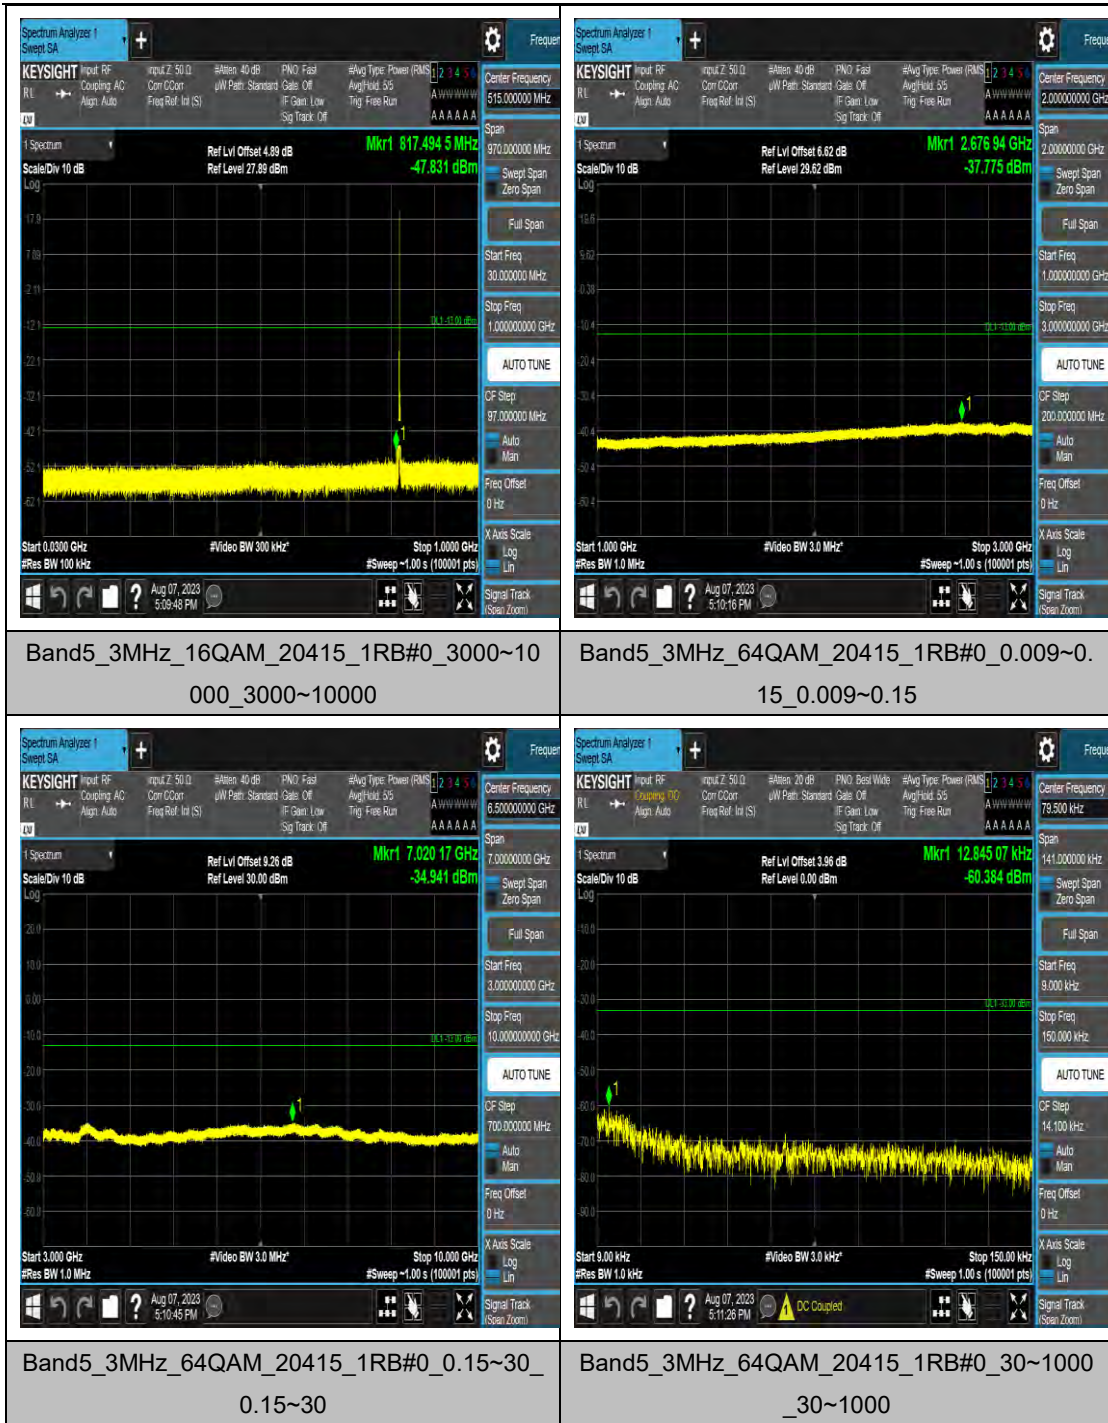

Band4_20MHz_16QAM_20300_1RB#0_1000~3
000_1000~3000

Band4_20MHz_16QAM_20300_1RB#0_3000~2
0000_3000~20000

Band4_20MHz_64QAM_20300_1RB#0_0.009~0
.15_0.009~0.15

LTE Band 5 Test Graphs

Band5_1.4MHz_QPSK_20525_1RB#0_1000~3000_00_1000~3000

Band5_1.4MHz_QPSK_20525_1RB#0_3000~10000_000_3000~10000

Band5_1.4MHz_16QAM_20525_1RB#0_0.009~0.15_0.15_0.009~0.15

Band5_1.4MHz_16QAM_20525_1RB#0_0.15~3_0_0.15~30

Band5_3MHz_64QAM_20415_1RB#0_1000~3000

Band5_3MHz_64QAM_20415_1RB#0_3000~10000

Band5_3MHz_QPSK_20525_1RB#0_0.009~0.1

Band5_3MHz_QPSK_20525_1RB#0_0.15~30.0

Band5_3MHz_QPSK_20525_1RB#0_30~1000_30~1000

Band5_3MHz_QPSK_20525_1RB#0_1000~3000_0_1000~3000

Band5_3MHz_QPSK_20525_1RB#0_3000~10000_00_3000~10000