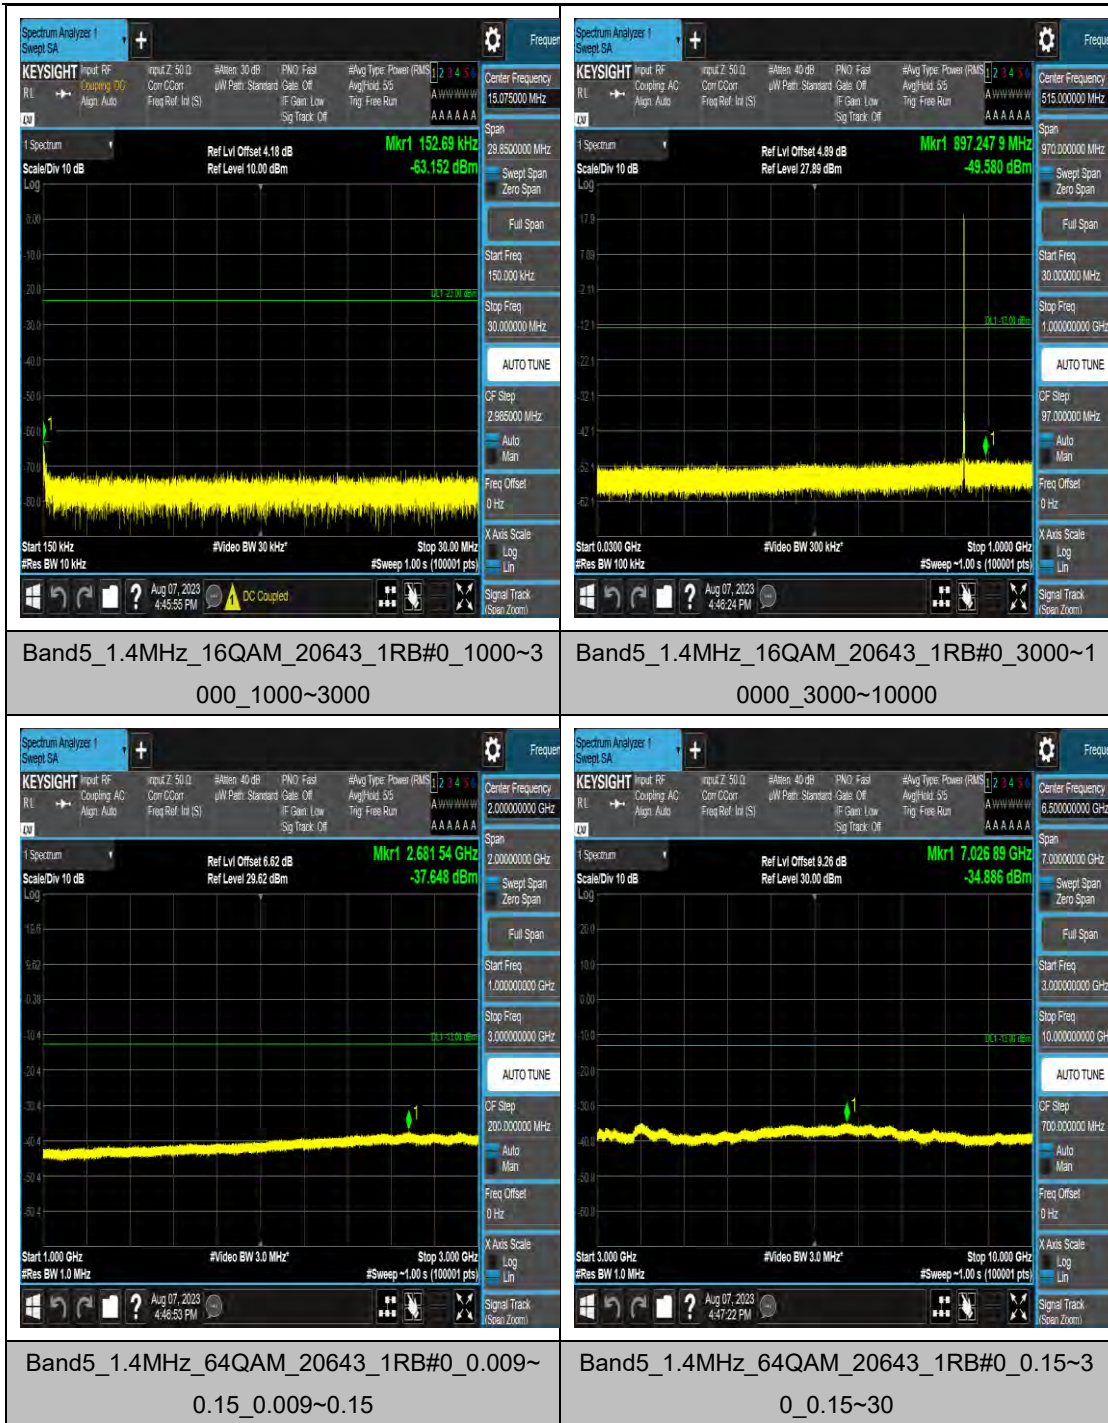

Band4_20MHz_16QAM_20300_1RB#0_1000~3
000_1000~3000

Band4_20MHz_16QAM_20300_1RB#0_3000~2
0000_3000~20000

Band4_20MHz_64QAM_20300_1RB#0_0.009~0
.15_0.009~0.15

LTE Band 5 Test Graphs

Band5_1.4MHz_QPSK_20525_1RB#0_1000~3000_00_1000~3000

Band5_1.4MHz_QPSK_20525_1RB#0_3000~10000_000_3000~10000

Band5_1.4MHz_16QAM_20525_1RB#0_0.009~0.15_0.15_0.009~0.15

Band5_1.4MHz_16QAM_20525_1RB#0_0.15~3_0_0.15~30

Band5_3MHz_64QAM_20415_1RB#0_1000~3000

Band5_3MHz_64QAM_20415_1RB#0_3000~10000

Band5_3MHz_QPSK_20525_1RB#0_0.009~0.1

Band5_3MHz_QPSK_20525_1RB#0_0.15~30.0

Band5_3MHz_QPSK_20525_1RB#0_30~1000_30~1000

Band5_3MHz_QPSK_20525_1RB#0_1000~3000_0_1000~3000

Band5_3MHz_QPSK_20525_1RB#0_3000~10000_00_3000~10000