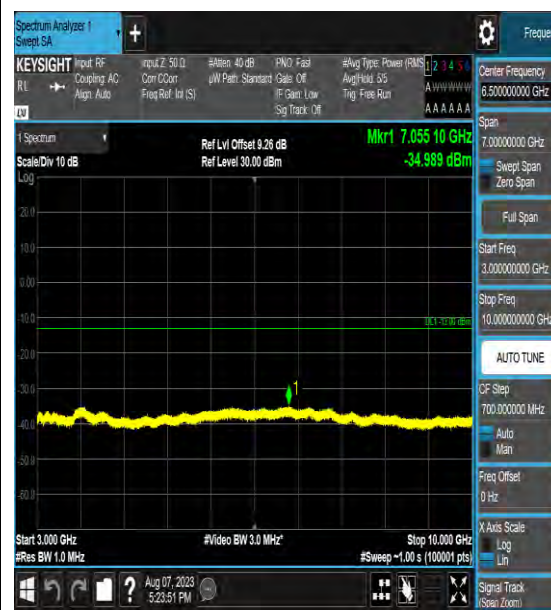

Band5_3MHz_16QAM_20525_1RB#0_0.009~0.15_15_0.009~0.15

Band5_3MHz_QPSK_20635_1RB#0_1000~3000_1000~3000

Band5_3MHz_QPSK_20635_1RB#0_3000~10000_00_3000~10000

Band5_3MHz_16QAM_20635_1RB#0_0.009~0.15_15_0.009~0.15