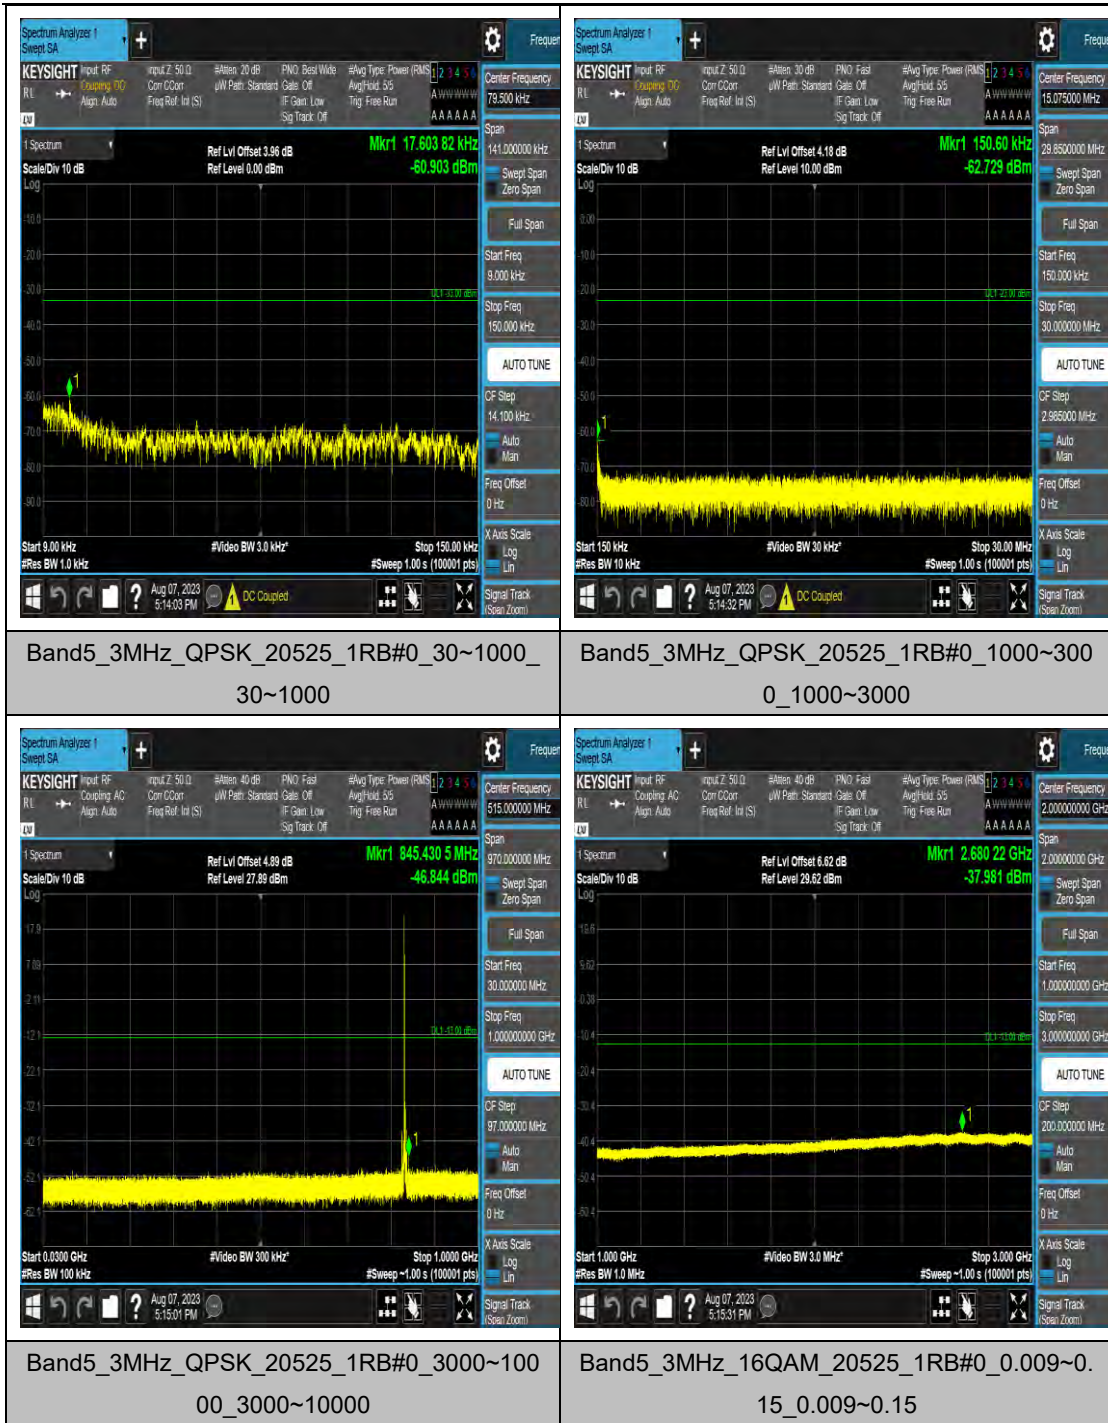

Band5_3MHz_QPSK_20525_1RB#0_0.009~0.1

Band5_3MHz_QPSK_20525_1RB#0_0.15~30.0

Band5_3MHz_QPSK_20525_1RB#0_30~1000_30~1000

Band5_3MHz_QPSK_20525_1RB#0_1000~3000_0_1000~3000

Band5_3MHz_QPSK_20525_1RB#0_3000~10000_00_3000~10000

Band5_3MHz_16QAM_20525_1RB#0_0.009~0.15_15_0.009~0.15