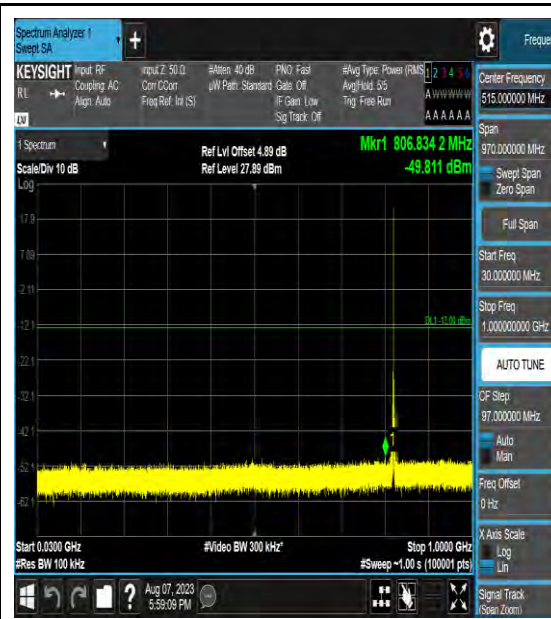

Band5_5MHz_16QAM_20425_1RB#0_3000~10000_000_3000~10000