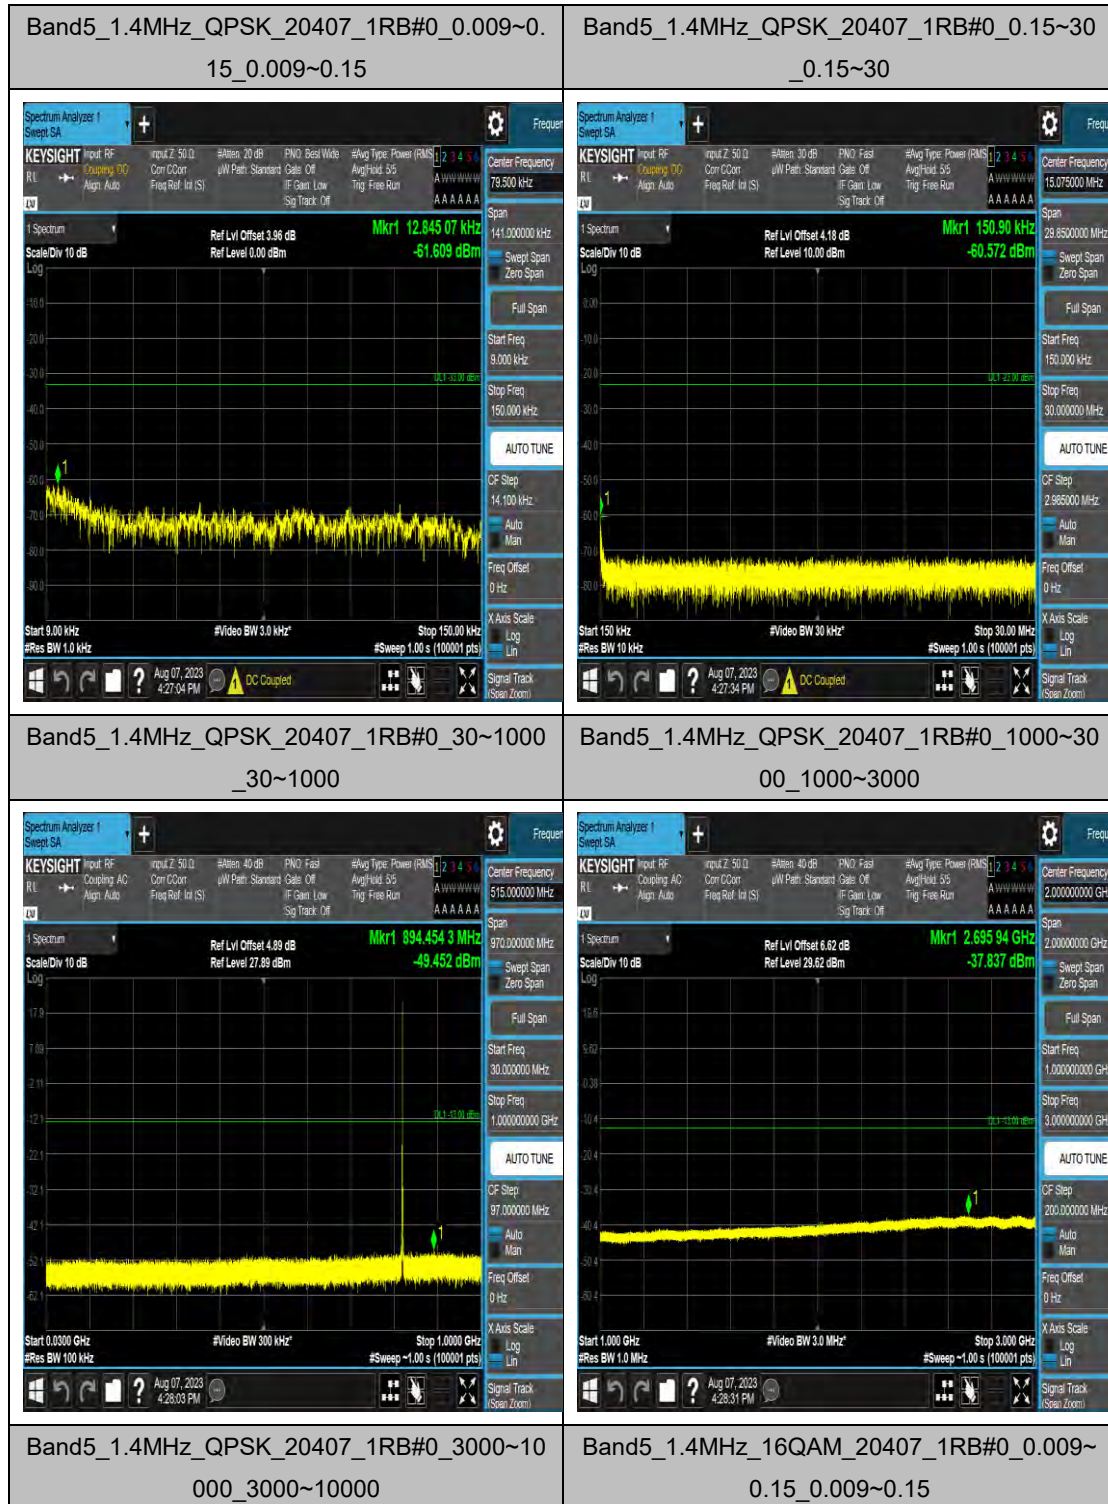

Band4_20MHz_QPSK_20050_1RB#0_0.15~30_0.15~30

Band4_20MHz_QPSK_20050_1RB#0_30~1000_30~1000

Band4_20MHz_QPSK_20050_1RB#0_1000~3000_1000~3000

Band4_20MHz_QPSK_20050_1RB#0_3000~20000_3000~20000

Band4_20MHz_16QAM_20300_1RB#0_30~100
0_30~1000

Band4_20MHz_16QAM_20300_1RB#0_1000~3
000_1000~3000

Band4_20MHz_16QAM_20300_1RB#0_3000~2
0000_3000~20000

Band4_20MHz_64QAM_20300_1RB#0_0.009~0
.15_0.009~0.15

LTE Band 5 Test Graphs

Band5_1.4MHz_QPSK_20525_1RB#0_1000~3000_00_1000~3000