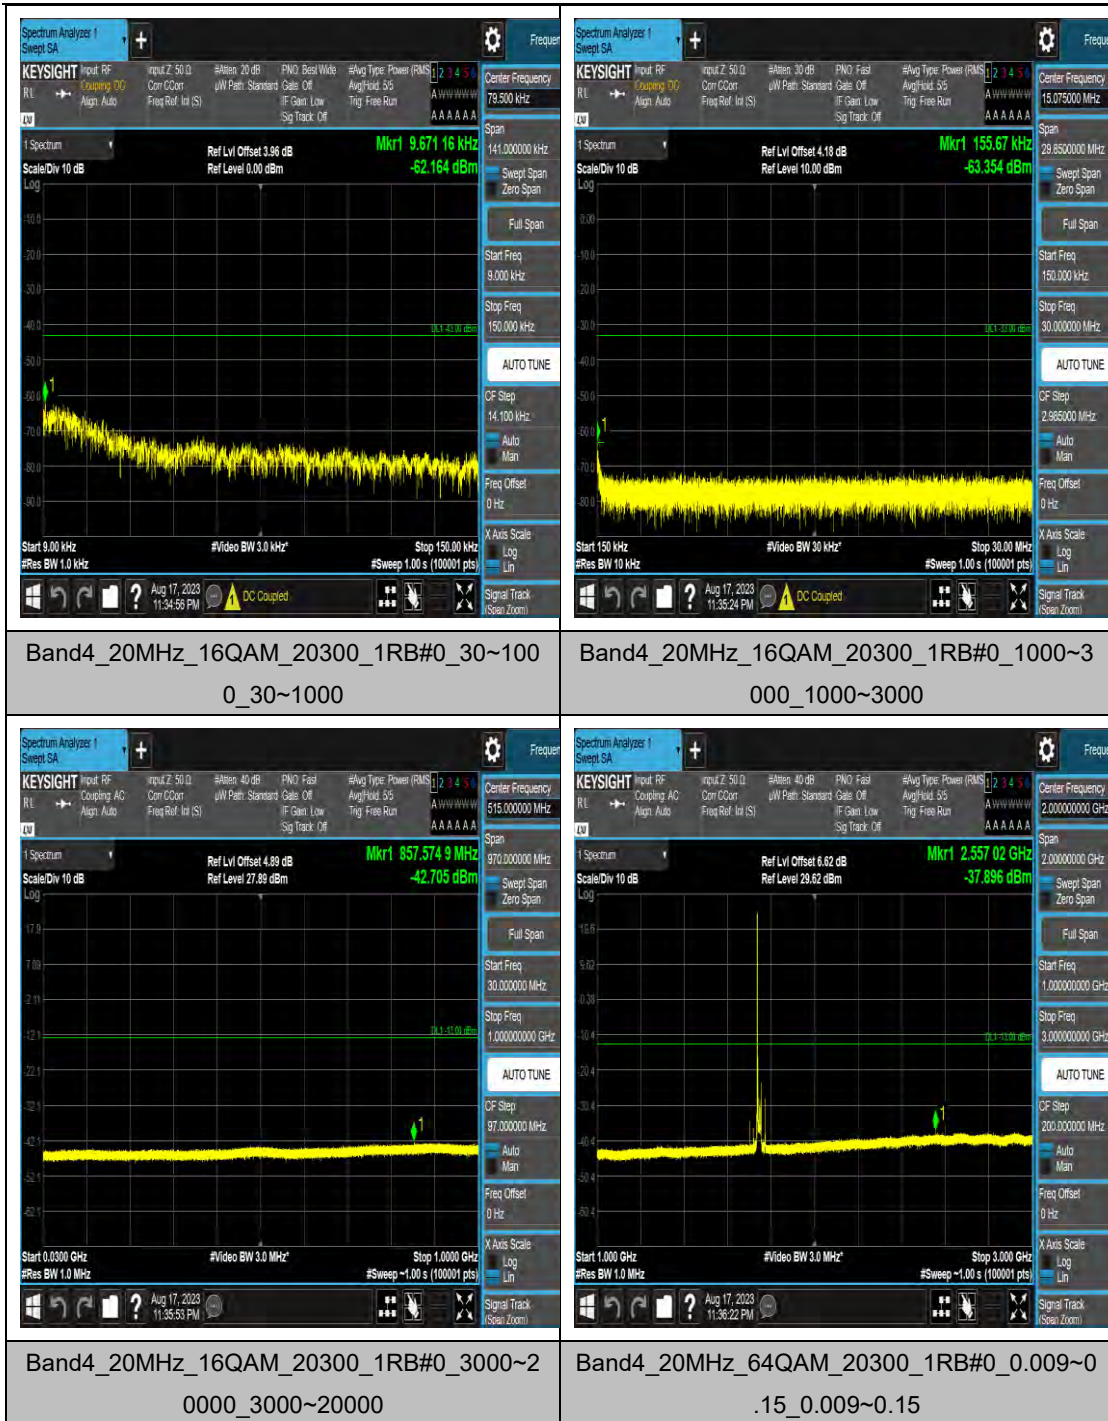

Band4_20MHz_QPSK_20050_1RB#0_0.15~30_0.15~30

Band4_20MHz_QPSK_20050_1RB#0_30~1000_30~1000

Band4_20MHz_QPSK_20050_1RB#0_1000~3000_1000~3000

Band4_20MHz_QPSK_20050_1RB#0_3000~20000_3000~20000

Band4_20MHz_16QAM_20300_1RB#0_30~100
0_30~1000

Band4_20MHz_16QAM_20300_1RB#0_1000~3
000_1000~3000

Band4_20MHz_16QAM_20300_1RB#0_3000~2
0000_3000~20000

Band4_20MHz_64QAM_20300_1RB#0_0.009~0
.15_0.009~0.15

LTE Band 5 Test Graphs

Band5_1.4MHz_QPSK_20525_1RB#0_1000~3000_00_1000~3000