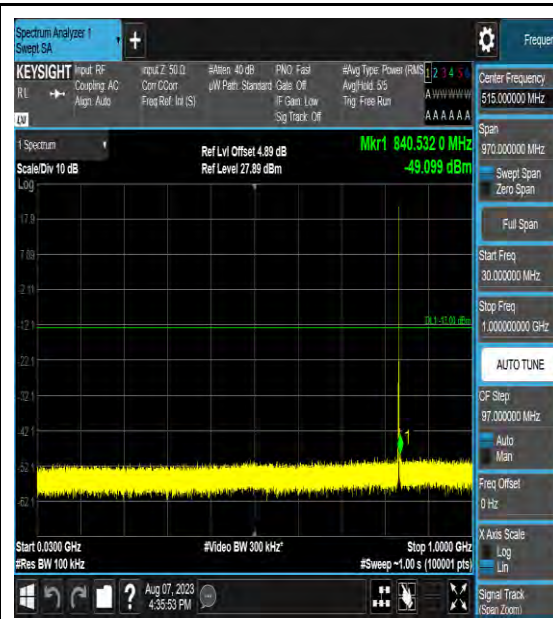

Band4_20MHz_16QAM_20300_1RB#0_1000~3
000_1000~3000

Band4_20MHz_16QAM_20300_1RB#0_3000~2
0000_3000~20000

Band4_20MHz_64QAM_20300_1RB#0_0.009~0
.15_0.009~0.15

LTE Band 5 Test Graphs

Band5_1.4MHz_QPSK_20525_1RB#0_1000~3000_00_1000~3000