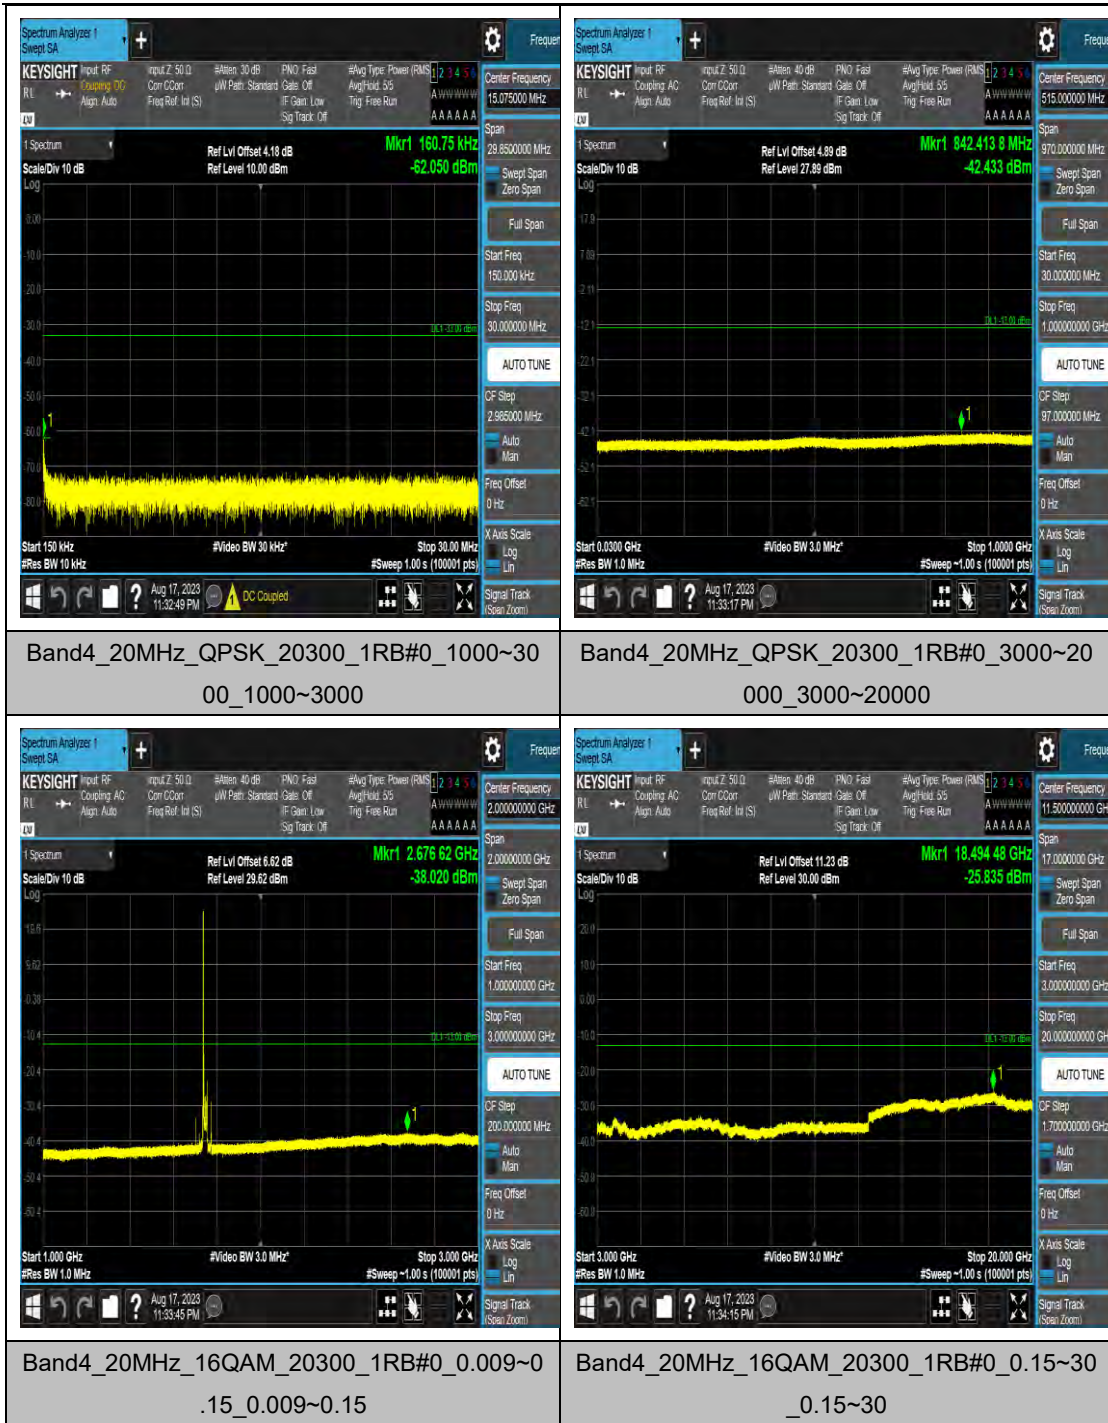

Band4_20MHz_QPSK_20050_1RB#0_0.15~30_0.15~30

Band4_20MHz_QPSK_20050_1RB#0_30~1000_30~1000

Band4_20MHz_QPSK_20050_1RB#0_1000~3000_1000~3000

Band4_20MHz_QPSK_20050_1RB#0_3000~20000_3000~20000

Band4_20MHz_16QAM_20300_1RB#0_30~100
0_30~1000

Band4_20MHz_16QAM_20300_1RB#0_1000~3
000_1000~3000

Band4_20MHz_16QAM_20300_1RB#0_3000~2
0000_3000~20000

Band4_20MHz_64QAM_20300_1RB#0_0.009~0
.15_0.009~0.15

LTE Band 5 Test Graphs

Band5_1.4MHz_QPSK_20525_1RB#0_1000~3000_00_1000~3000