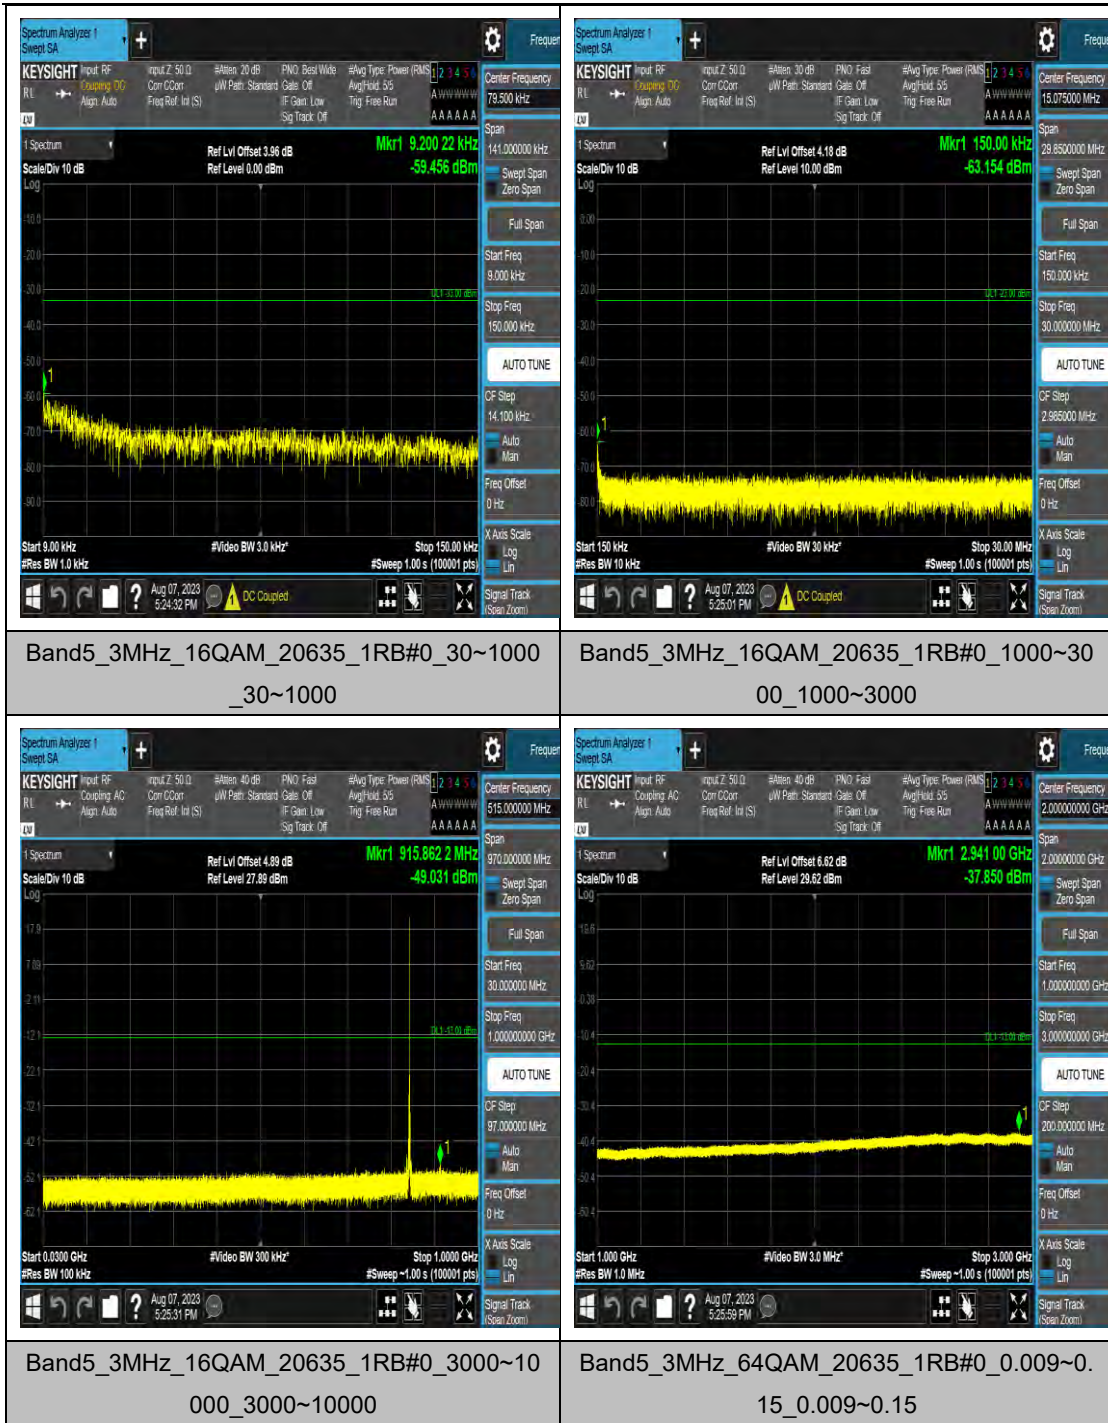

Band5_3MHz_16QAM_20525_1RB#0_0.009~0.15_15_0.009~0.15

Band5_3MHz_QPSK_20635_1RB#0_1000~3000_1000~3000

Band5_3MHz_QPSK_20635_1RB#0_3000~10000_00_3000~10000

Band5_3MHz_16QAM_20635_1RB#0_0.009~0.15_15_0.009~0.15

Band5_3MHz_16QAM_20635_1RB#0_0.15~0.30_0.15~0.30

Band5_5MHz_QPSK_20425_1RB#0_3000~10000_3000~10000

Band5_5MHz_16QAM_20425_1RB#0_0.009~0.15_0.009~0.15

Band5_5MHz_16QAM_20425_1RB#0_0.15~30_0.15~30

Band5_5MHz_16QAM_20425_1RB#0_30~1000_30~1000