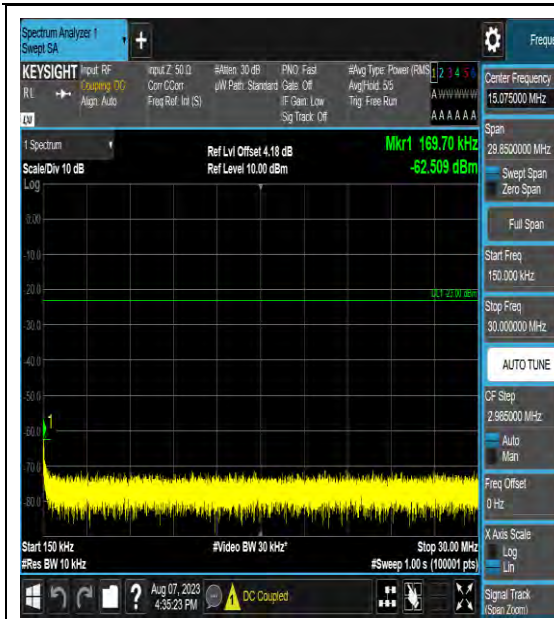

Band4_20MHz_16QAM_20300_1RB#0_1000~3
000_1000~3000

Band4_20MHz_16QAM_20300_1RB#0_3000~2
0000_3000~20000

Band4_20MHz_64QAM_20300_1RB#0_0.009~0
.15_0.009~0.15

LTE Band 5 Test Graphs

Band5_1.4MHz_QPSK_20525_1RB#0_1000~3000_00_1000~3000