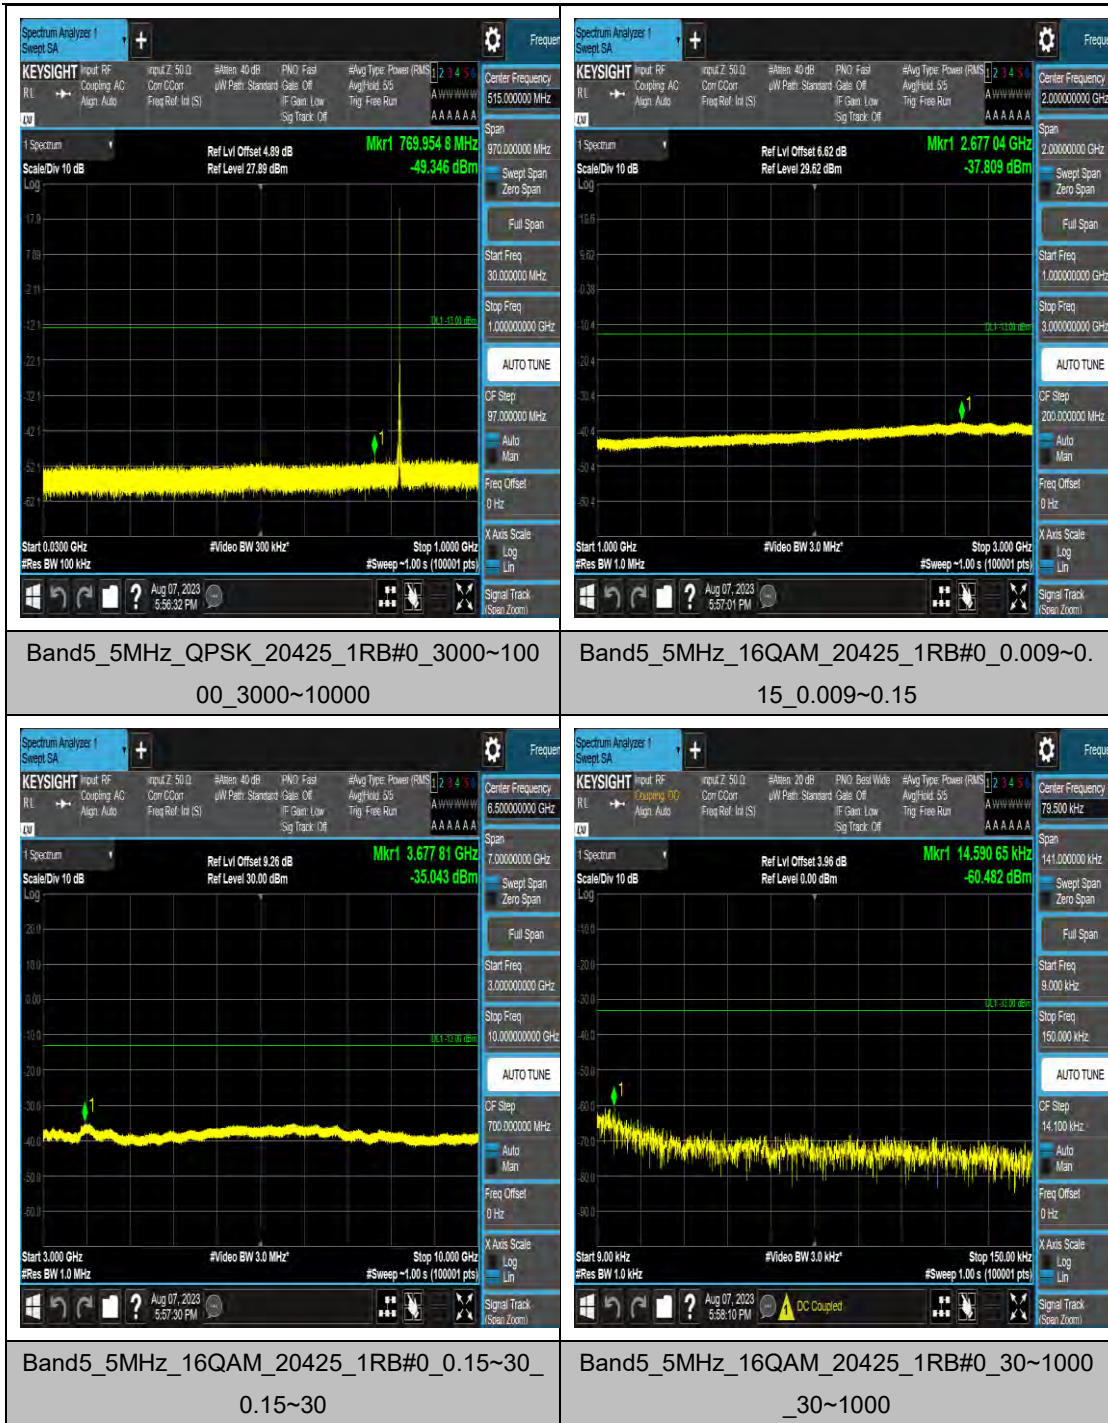

Band5_3MHz_16QAM_20525_1RB#0_0.009~0.15_15_0.009~0.15

Band5_3MHz_QPSK_20635_1RB#0_1000~3000_1000~3000

Band5_3MHz_QPSK_20635_1RB#0_3000~10000_00_3000~10000

Band5_3MHz_16QAM_20635_1RB#0_0.009~0.15_15_0.009~0.15

Band5_3MHz_16QAM_20635_1RB#0_0.15~0.30_0.15~0.30

Band5_5MHz_QPSK_20425_1RB#0_3000~10000_3000~10000

Band5_5MHz_16QAM_20425_1RB#0_0.009~0.15_0.009~0.15

Band5_5MHz_16QAM_20425_1RB#0_0.15~30_0.15~30

Band5_5MHz_16QAM_20425_1RB#0_30~1000_30~1000