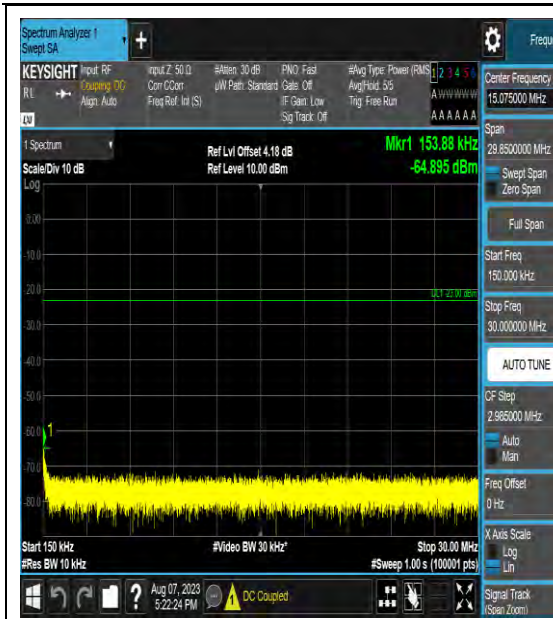

Band5_3MHz_QPSK_20635_1RB#0_1000~3000_1000~3000