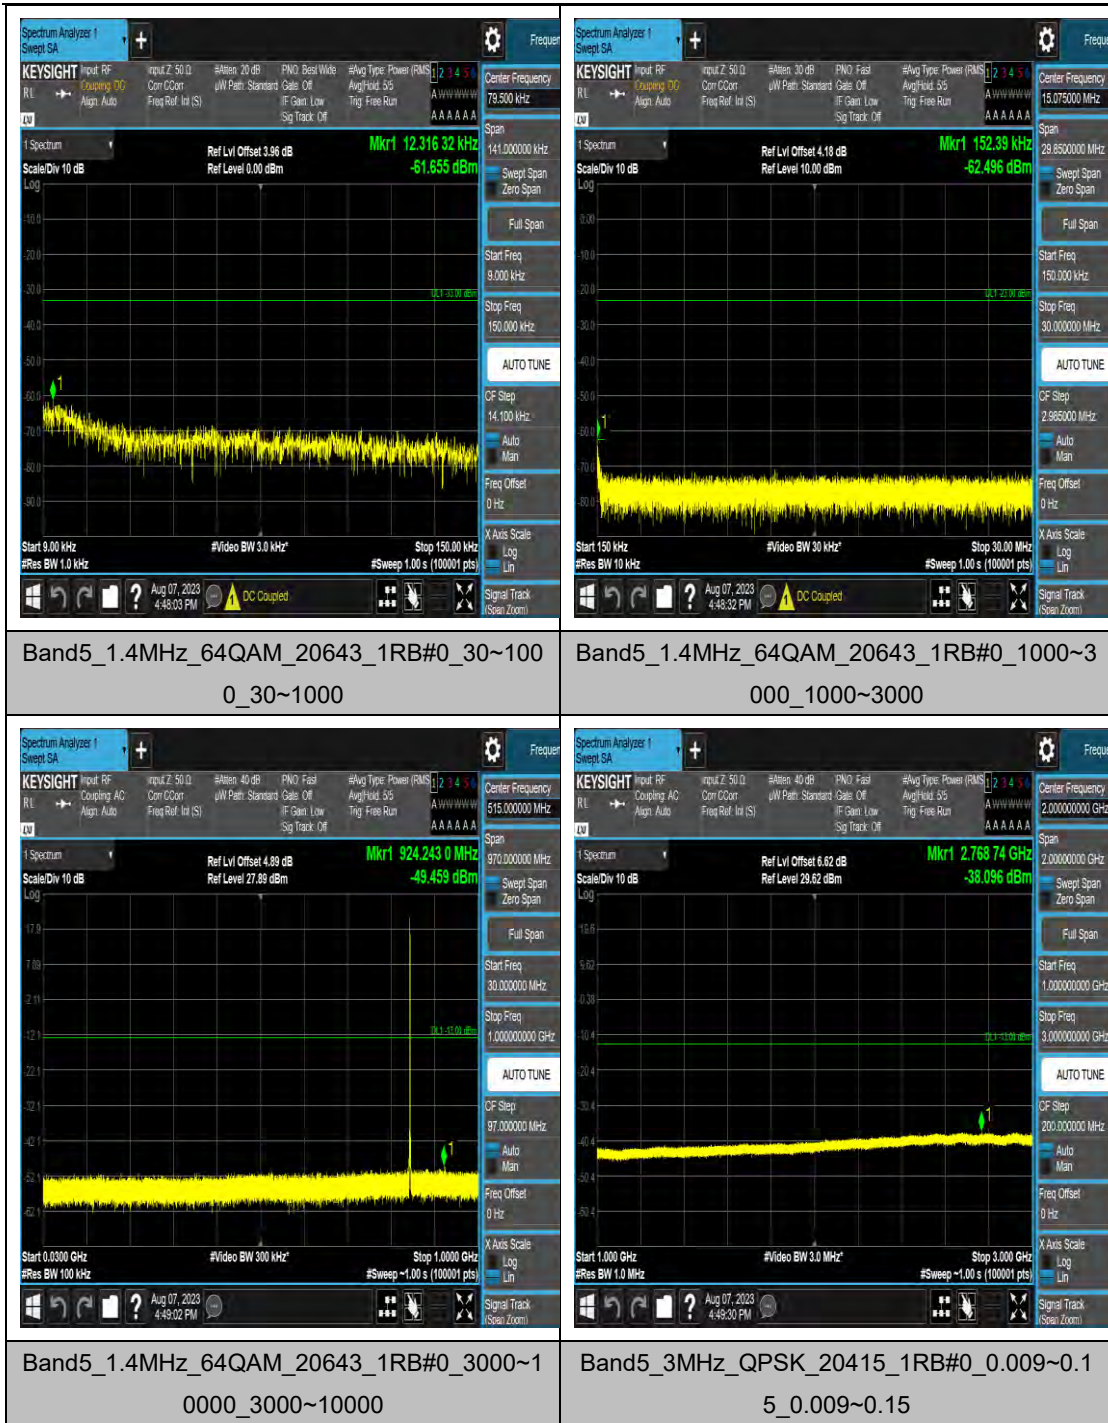

Band4_20MHz_16QAM_20300_1RB#0_1000~3
000_1000~3000

Band4_20MHz_16QAM_20300_1RB#0_3000~2
0000_3000~20000

Band4_20MHz_64QAM_20300_1RB#0_0.009~0
.15_0.009~0.15

LTE Band 5 Test Graphs

Band5_1.4MHz_QPSK_20525_1RB#0_1000~3000_00_1000~3000

Band5_1.4MHz_QPSK_20525_1RB#0_3000~10000_000_3000~10000

Band5_1.4MHz_16QAM_20525_1RB#0_0.009~0.15_0.15_0.009~0.15

Band5_1.4MHz_16QAM_20525_1RB#0_0.15~3_0_0.15~30

Band5_3MHz_64QAM_20415_1RB#0_1000~3000

Band5_3MHz_64QAM_20415_1RB#0_3000~10000

Band5_3MHz_QPSK_20525_1RB#0_0.009~0.1

Band5_3MHz_QPSK_20525_1RB#0_0.15~30.0

Band5_3MHz_QPSK_20525_1RB#0_30~1000_30~1000

Band5_3MHz_QPSK_20525_1RB#0_1000~3000_0_1000~3000

Band5_3MHz_QPSK_20525_1RB#0_3000~10000_00_3000~10000