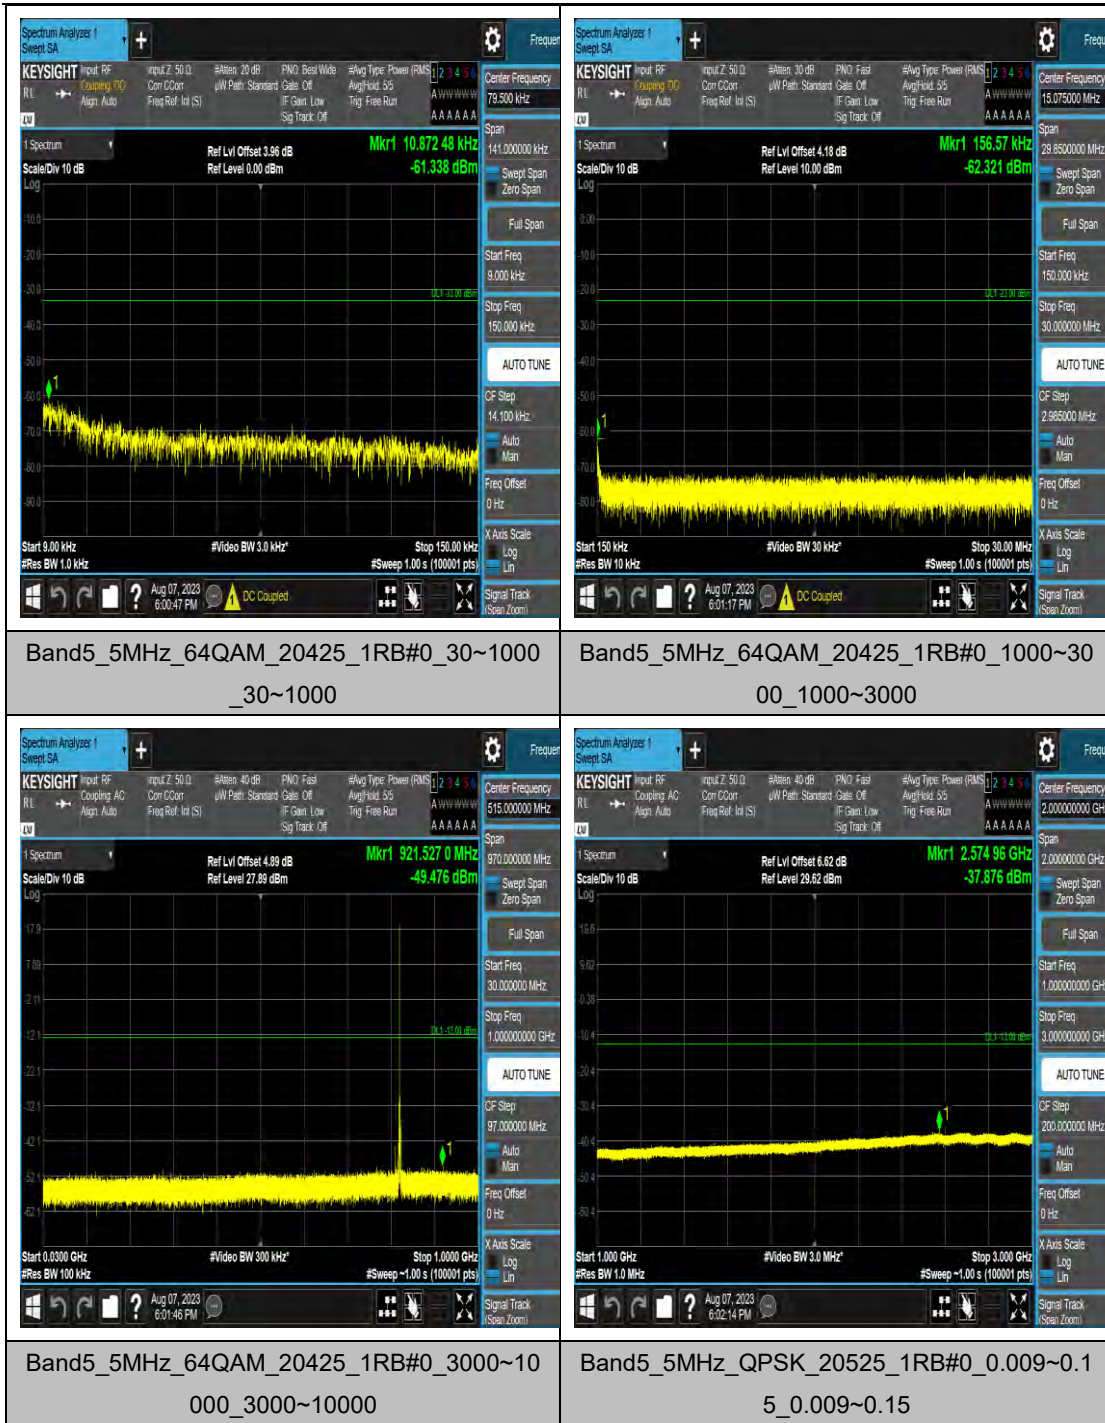

Band5_5MHz_16QAM_20425_1RB#0_1000~3000_00_1000~3000

Band5_5MHz_16QAM_20425_1RB#0_3000~10000_000_3000~10000

Band5_5MHz_64QAM_20425_1RB#0_0.009~0.15_0.009~0.15

Band5_5MHz_64QAM_20425_1RB#0_0.15~30_0.15~30

Band5_5MHz_64QAM_20425_1RB#0_30~1000_30~1000