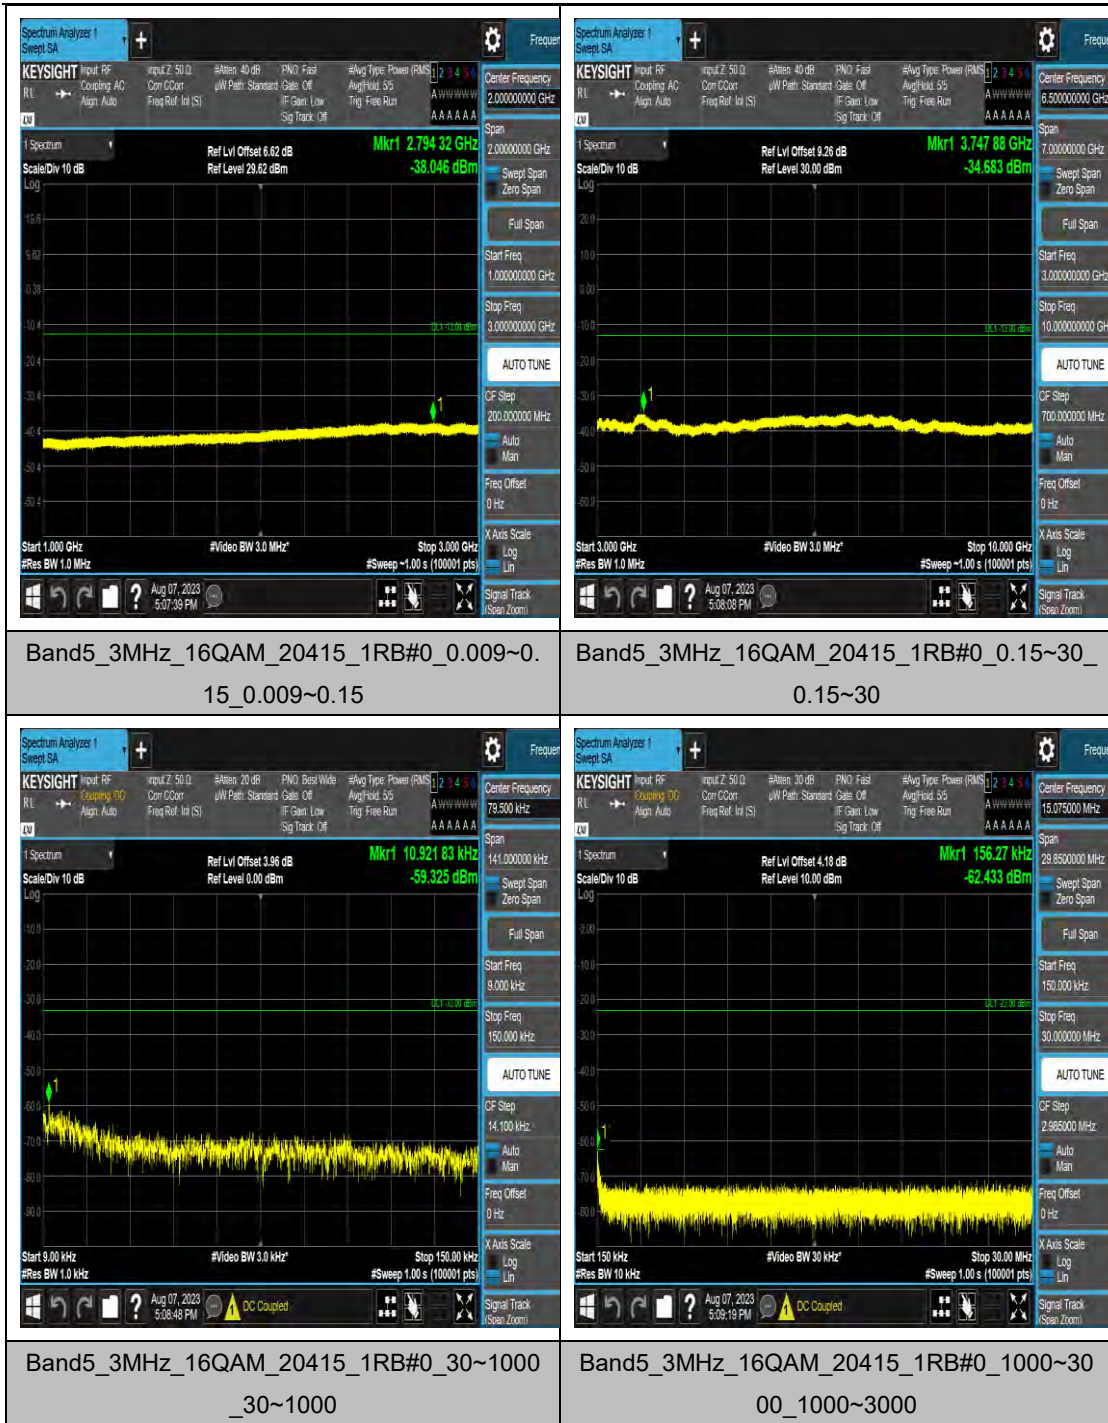

Band4_20MHz_16QAM_20300_1RB#0_1000~3
000_1000~3000

Band4_20MHz_16QAM_20300_1RB#0_3000~2
0000_3000~20000

Band4_20MHz_64QAM_20300_1RB#0_0.009~0
.15_0.009~0.15

LTE Band 5 Test Graphs

Band5_1.4MHz_QPSK_20525_1RB#0_1000~3000_00_1000~3000

Band5_1.4MHz_QPSK_20525_1RB#0_3000~10000_000_3000~10000

Band5_1.4MHz_16QAM_20525_1RB#0_0.009~0.15_0.15_0.009~0.15

Band5_1.4MHz_16QAM_20525_1RB#0_0.15~3_0_0.15~30

Band5_3MHz_64QAM_20415_1RB#0_1000~3000

Band5_3MHz_64QAM_20415_1RB#0_3000~10000

Band5_3MHz_QPSK_20525_1RB#0_0.009~0.1

Band5_3MHz_QPSK_20525_1RB#0_0.15~30.0

Band5_3MHz_QPSK_20525_1RB#0_30~1000_30~1000

Band5_3MHz_QPSK_20525_1RB#0_1000~3000_0_1000~3000

Band5_3MHz_QPSK_20525_1RB#0_3000~10000_00_3000~10000