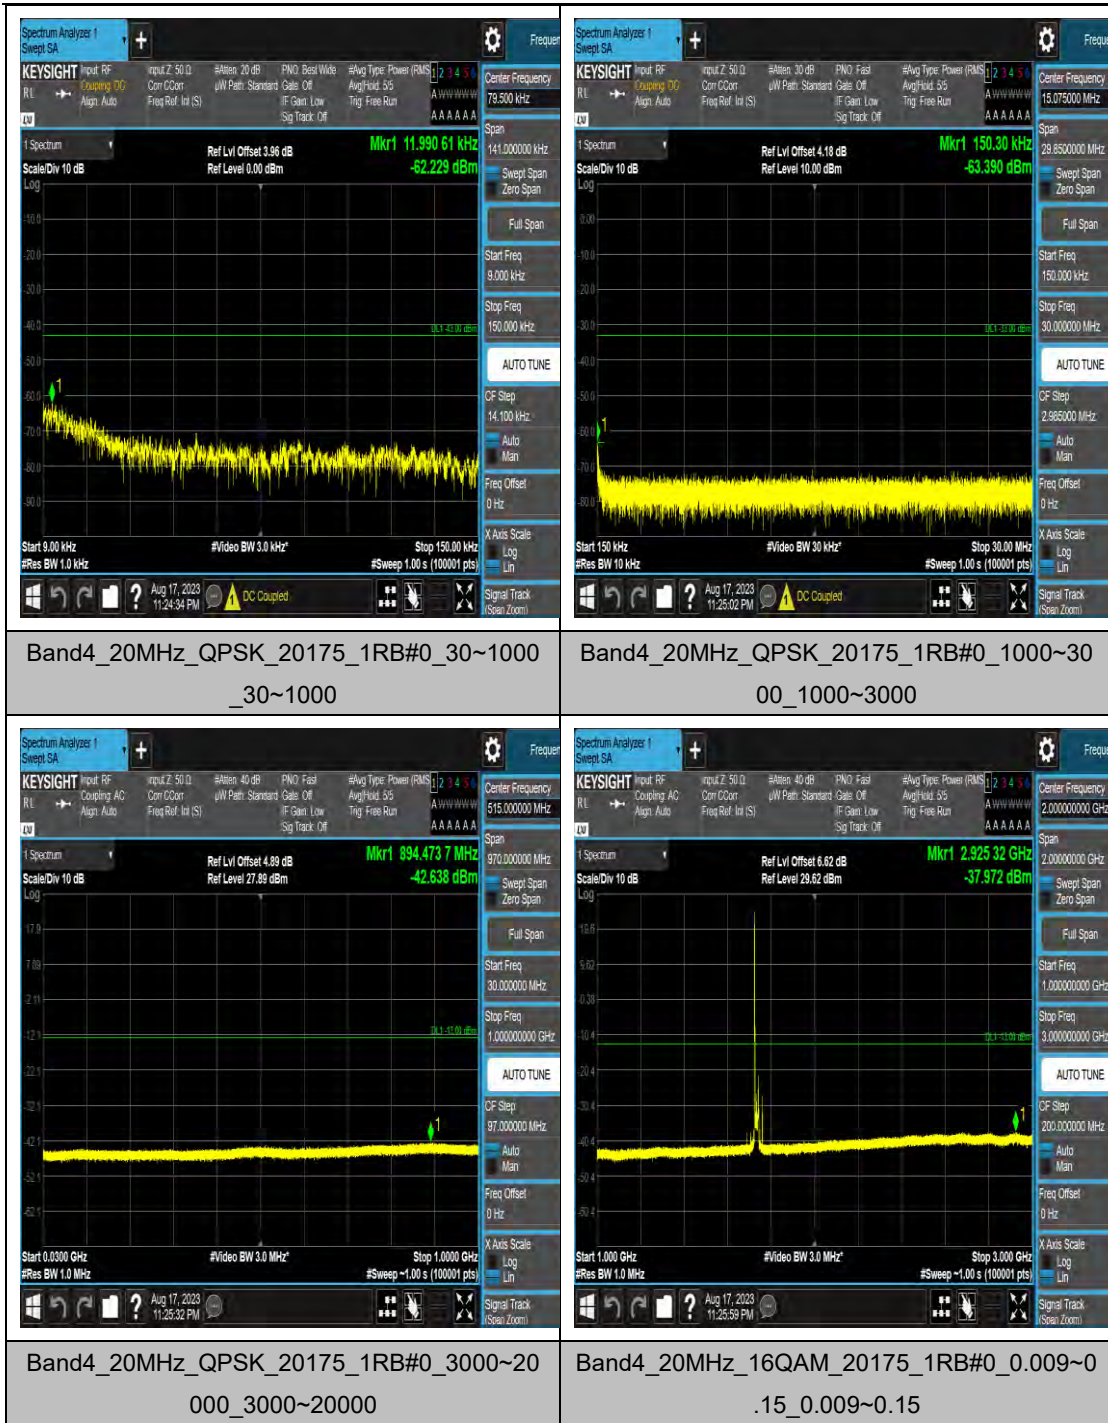

Band4_20MHz_QPSK_20050_1RB#0_0.15~30_0.15~30

Band4_20MHz_QPSK_20050_1RB#0_30~1000_30~1000

Band4_20MHz_QPSK_20050_1RB#0_1000~3000_1000~3000

Band4_20MHz_QPSK_20050_1RB#0_3000~20000_3000~20000

Band4_20MHz_16QAM_20300_1RB#0_30~100
0_30~1000

Band4_20MHz_16QAM_20300_1RB#0_1000~3
000_1000~3000

Band4_20MHz_16QAM_20300_1RB#0_3000~2
0000_3000~20000

Band4_20MHz_64QAM_20300_1RB#0_0.009~0
.15_0.009~0.15

LTE Band 5 Test Graphs

Band5_1.4MHz_QPSK_20525_1RB#0_1000~3000_00_1000~3000