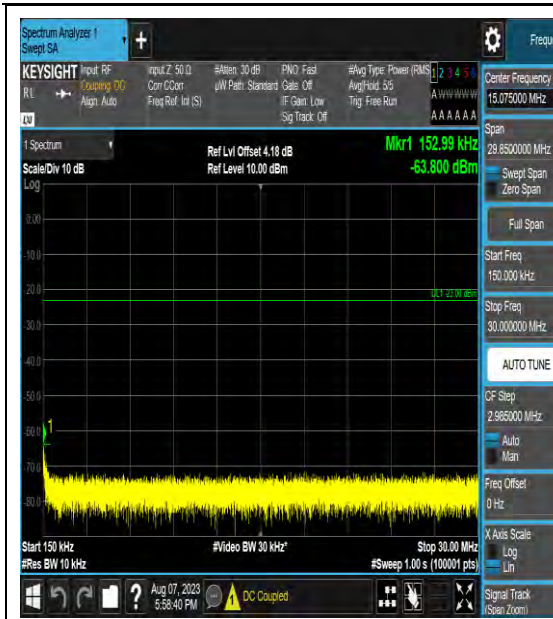

Band5_3MHz_16QAM_20635_1RB#0_0.15~0.30_0.15~0.30

Band5_5MHz_QPSK_20425_1RB#0_3000~10000_3000~10000

Band5_5MHz_16QAM_20425_1RB#0_0.009~0.15_0.009~0.15

Band5_5MHz_16QAM_20425_1RB#0_0.15~30_0.15~30

Band5_5MHz_16QAM_20425_1RB#0_30~1000_30~1000