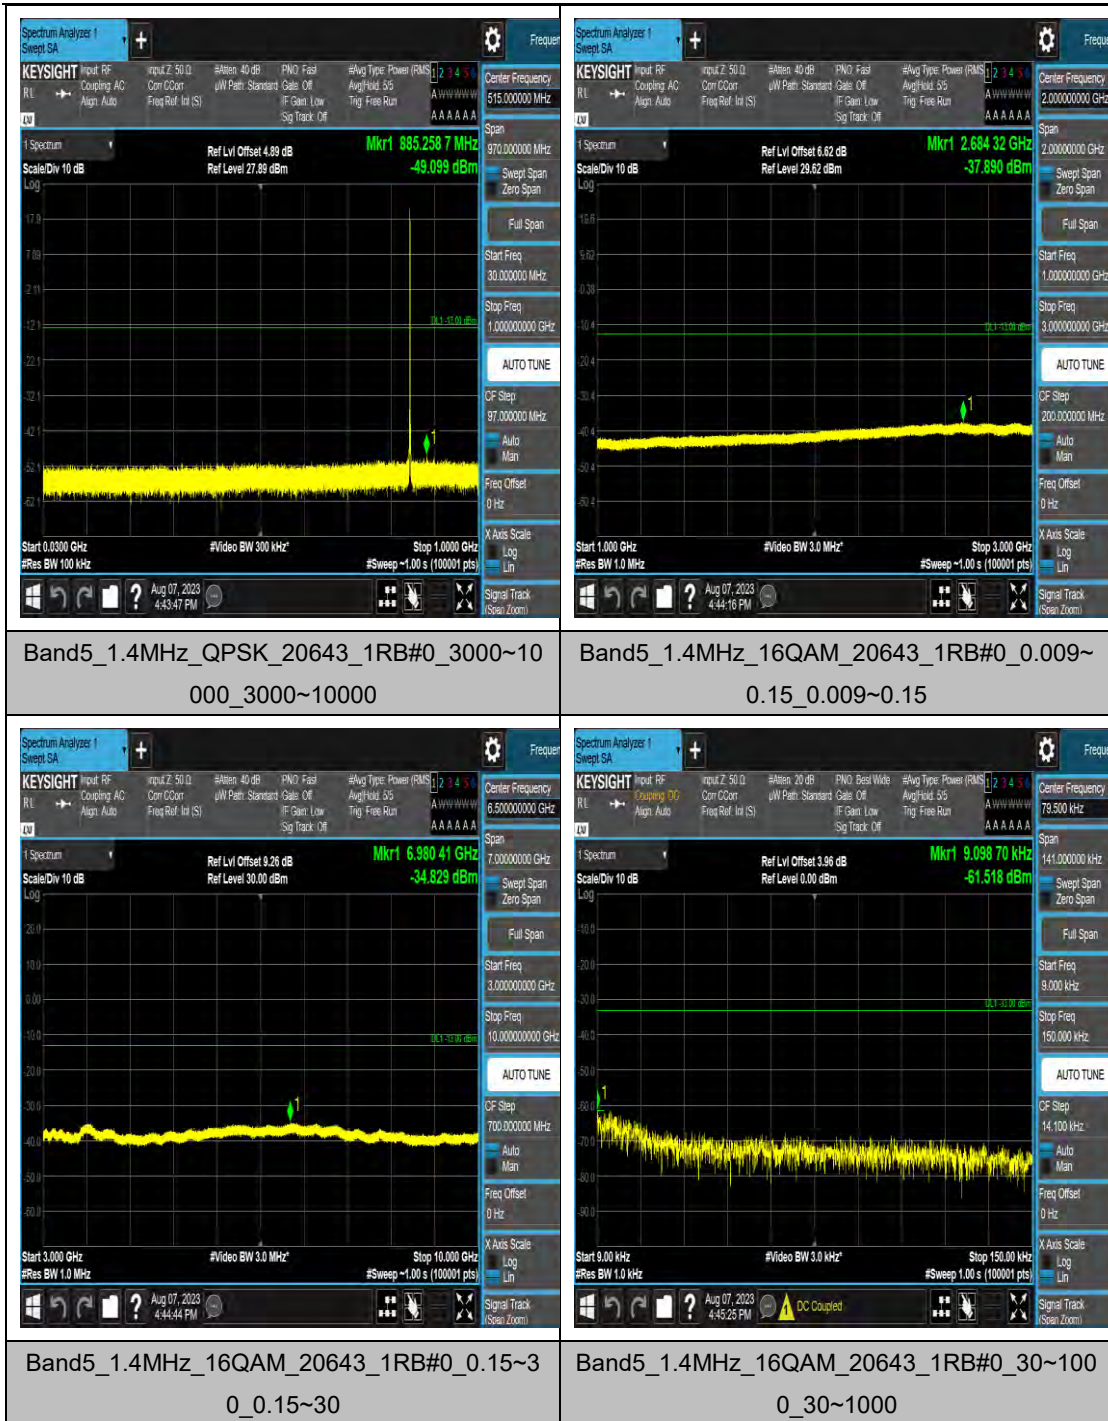

Band4_20MHz_16QAM_20300_1RB#0_1000~3
000_1000~3000

Band4_20MHz_16QAM_20300_1RB#0_3000~2
0000_3000~20000

Band4_20MHz_64QAM_20300_1RB#0_0.009~0
.15_0.009~0.15

LTE Band 5 Test Graphs

Band5_1.4MHz_QPSK_20525_1RB#0_1000~3000_00_1000~3000

Band5_1.4MHz_QPSK_20525_1RB#0_3000~10000_000_3000~10000

Band5_1.4MHz_16QAM_20525_1RB#0_0.009~0.15_0.15_0.009~0.15

Band5_1.4MHz_16QAM_20525_1RB#0_0.15~3_0_0.15~30

Band5_3MHz_64QAM_20415_1RB#0_1000~3000

Band5_3MHz_64QAM_20415_1RB#0_3000~10000

Band5_3MHz_QPSK_20525_1RB#0_0.009~0.1

Band5_3MHz_QPSK_20525_1RB#0_0.15~30.0

Band5_3MHz_QPSK_20525_1RB#0_30~1000_30~1000

Band5_3MHz_QPSK_20525_1RB#0_1000~3000_0_1000~3000

Band5_3MHz_QPSK_20525_1RB#0_3000~10000_00_3000~10000