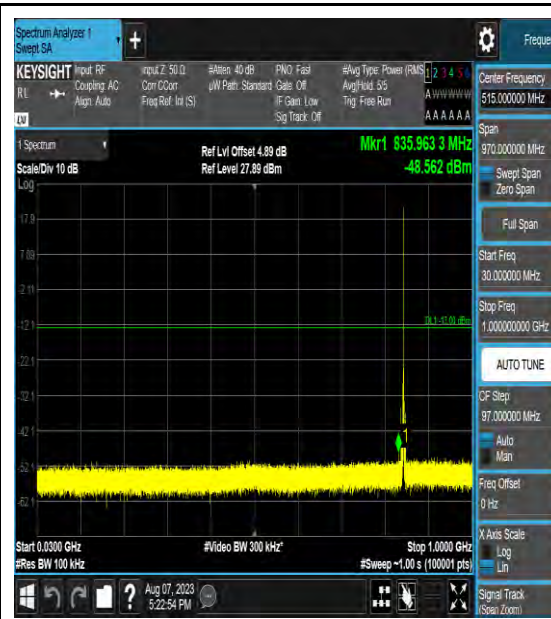

Band5_3MHz_16QAM_20525_1RB#0_0.009~0.15_15_0.009~0.15

Band5_3MHz_QPSK_20635_1RB#0_1000~3000_1000~3000

Band5_3MHz_QPSK_20635_1RB#0_3000~10000_00_3000~10000

Band5_3MHz_16QAM_20635_1RB#0_0.009~0.15_15_0.009~0.15