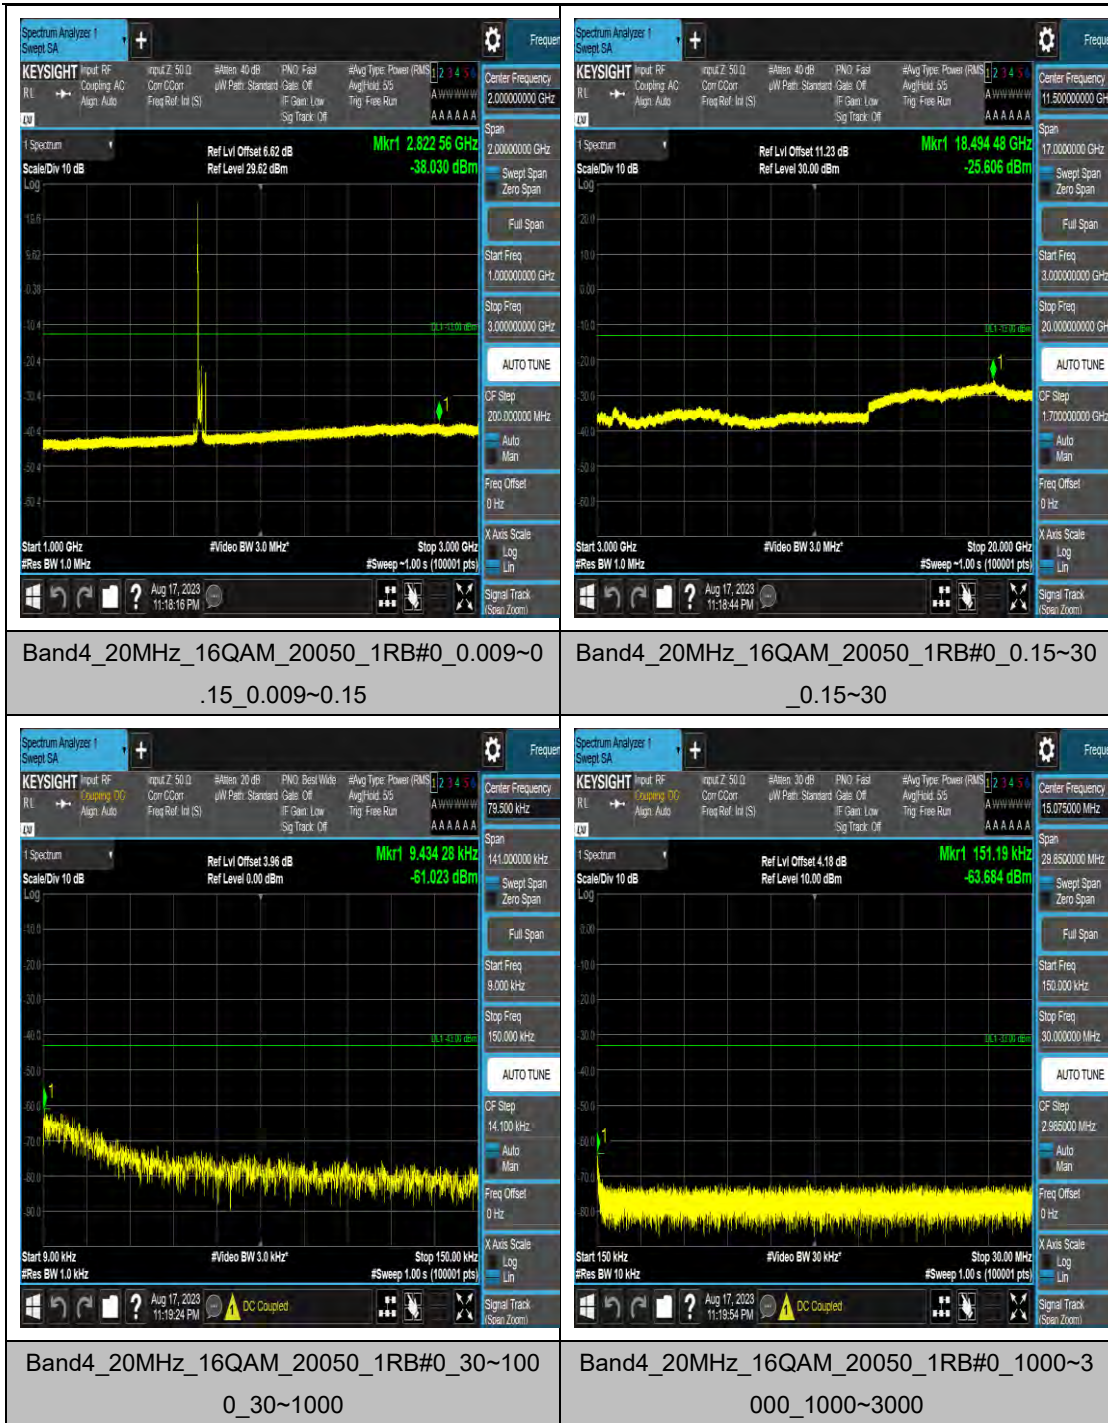

Band4_20MHz_QPSK_20050_1RB#0_0.15~30_0.15~30

Band4_20MHz_QPSK_20050_1RB#0_30~1000_30~1000

Band4_20MHz_QPSK_20050_1RB#0_1000~3000_1000~3000

Band4_20MHz_QPSK_20050_1RB#0_3000~20000_3000~20000

Band4_20MHz_16QAM_20300_1RB#0_30~100
0_30~1000

Band4_20MHz_16QAM_20300_1RB#0_1000~3
000_1000~3000

Band4_20MHz_16QAM_20300_1RB#0_3000~2
0000_3000~20000

Band4_20MHz_64QAM_20300_1RB#0_0.009~0
.15_0.009~0.15

LTE Band 5 Test Graphs

Band5_1.4MHz_QPSK_20525_1RB#0_1000~3000_00_1000~3000