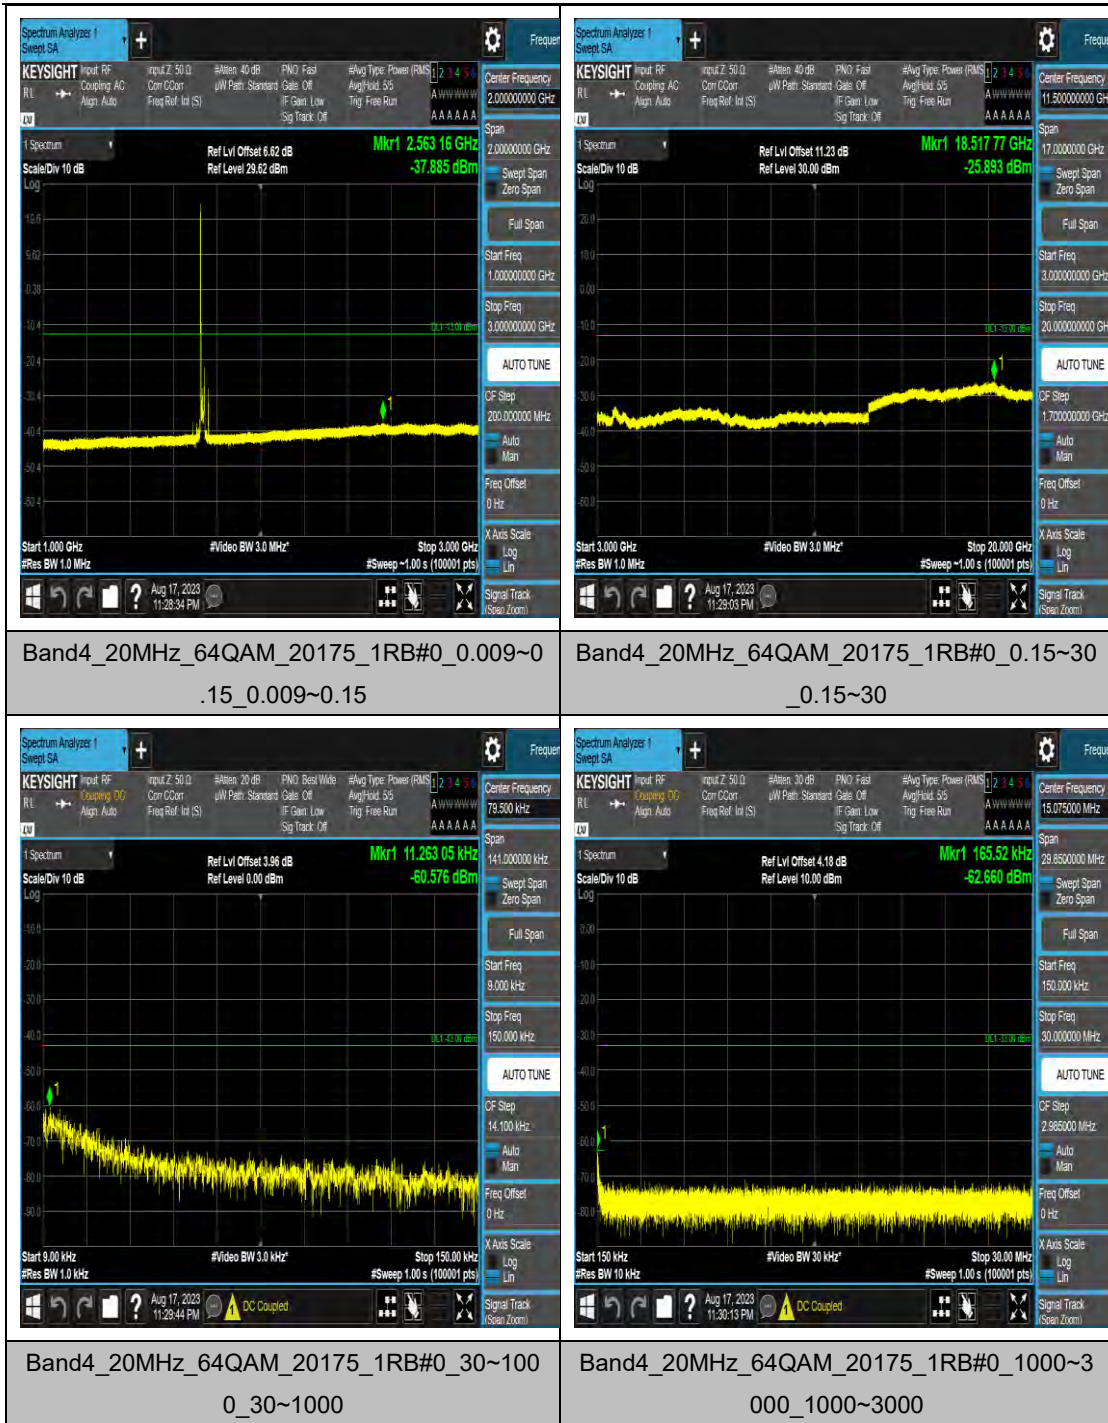

Band4_20MHz_QPSK_20050_1RB#0_0.15~30_0.15~30

Band4_20MHz_QPSK_20050_1RB#0_30~1000_30~1000

Band4_20MHz_QPSK_20050_1RB#0_1000~3000_1000~3000

Band4_20MHz_QPSK_20050_1RB#0_3000~20000_3000~20000

Band4_20MHz_16QAM_20300_1RB#0_30~100
0_30~1000

Band4_20MHz_16QAM_20300_1RB#0_1000~3
000_1000~3000

Band4_20MHz_16QAM_20300_1RB#0_3000~2
0000_3000~20000

Band4_20MHz_64QAM_20300_1RB#0_0.009~0
.15_0.009~0.15

LTE Band 5 Test Graphs

Band5_1.4MHz_QPSK_20525_1RB#0_1000~3000_00_1000~3000