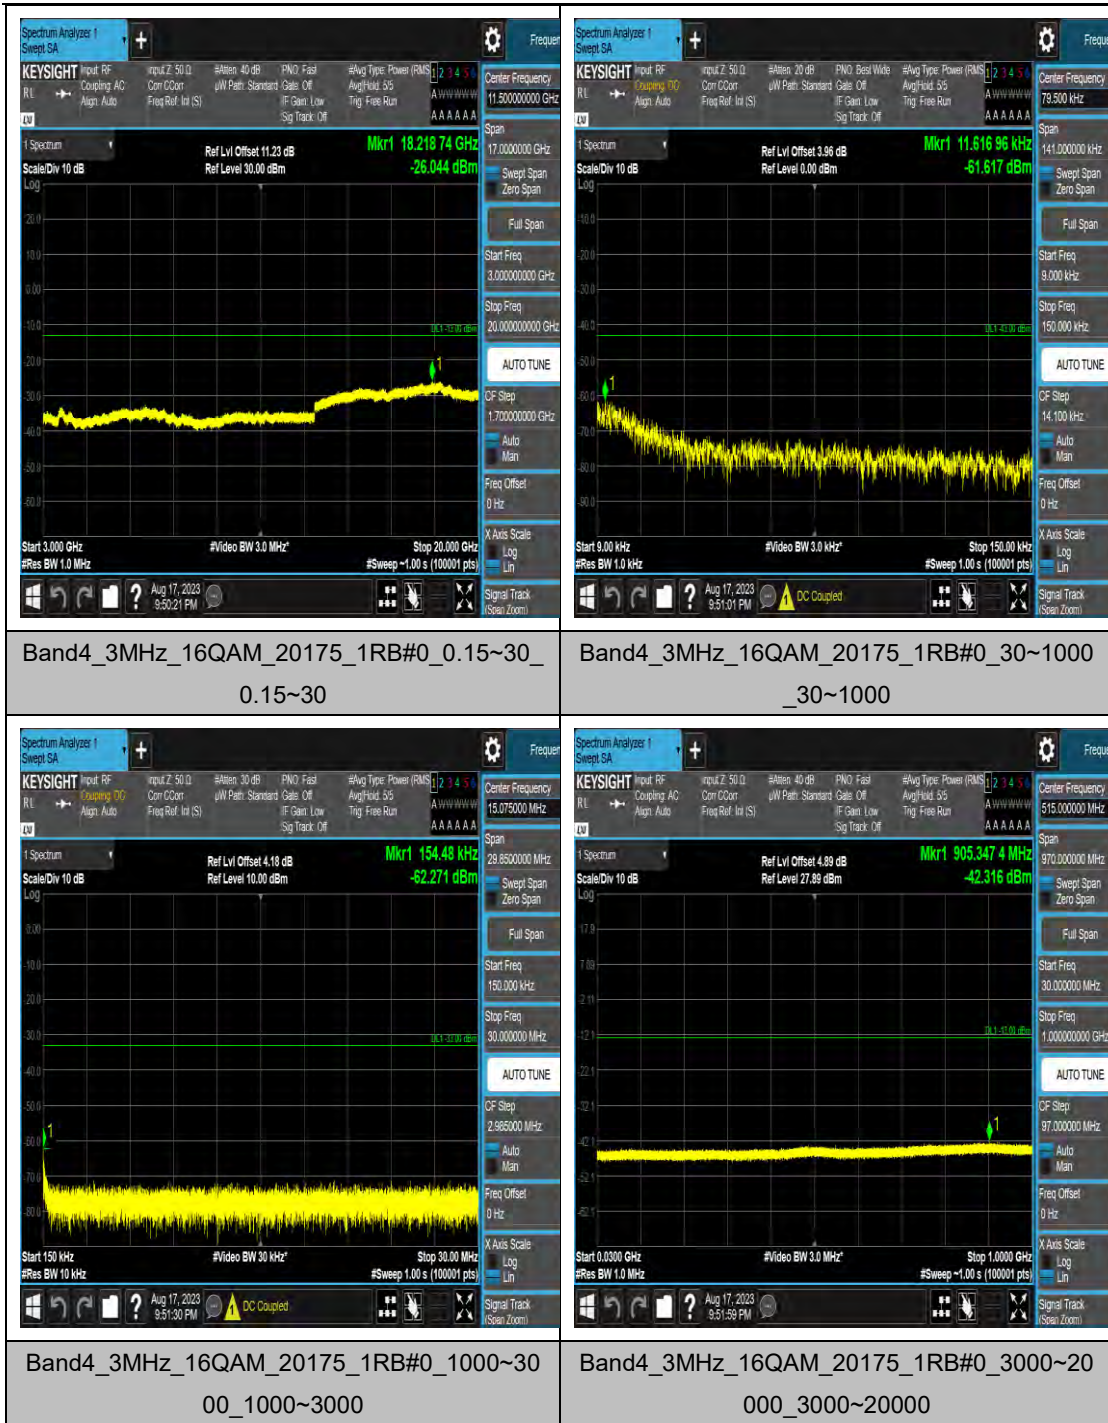

Band4_3MHz_QPSK_20175_1RB#0_30~1000_30~1000

Band4_3MHz_QPSK_20175_1RB#0_1000~3000_0_1000~3000

Band4_3MHz_QPSK_20175_1RB#0_3000~20000_00_3000~20000

Band4_3MHz_16QAM_20175_1RB#0_0.009~0.15_15_0.009~0.15

Band4_5MHz_16QAM_19975_1RB#0_1000~3000_00_1000~3000

Band4_5MHz_16QAM_19975_1RB#0_3000~20000_000_3000~20000

Band4_5MHz_64QAM_19975_1RB#0_0.009~0.15_15_0.009~0.15

Band4_5MHz_64QAM_19975_1RB#0_0.15~0.30_0.15~0.30

Band4_10MHz_16QAM_20175_1RB#0_1000~3000_1000~3000