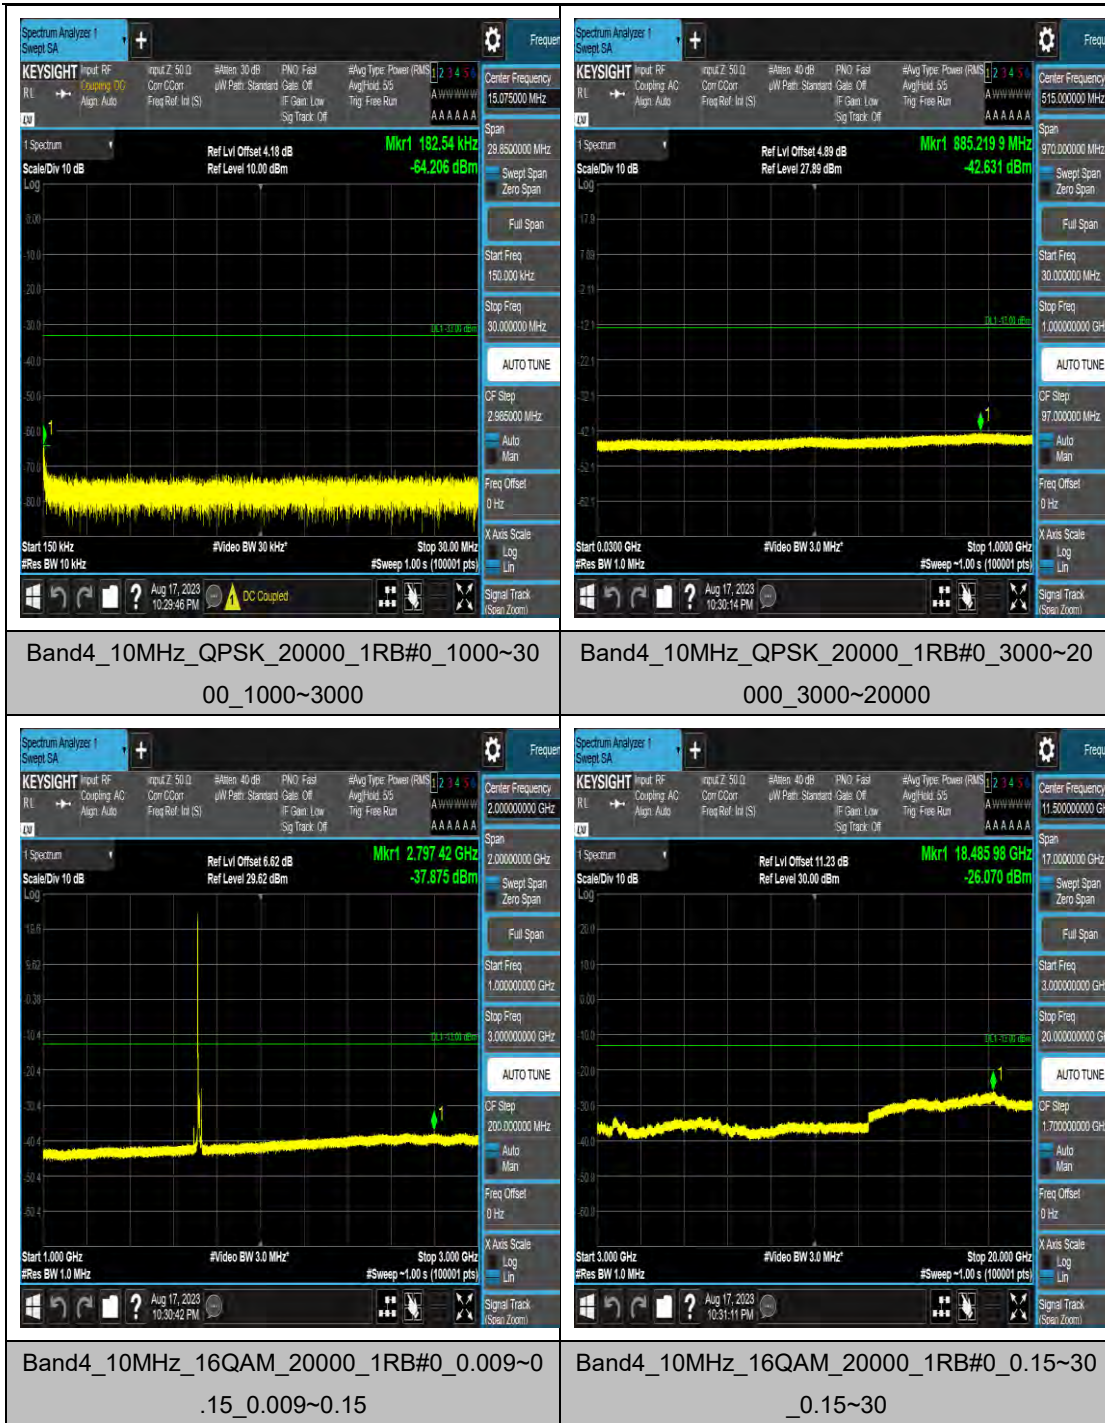

Band4_3MHz_QPSK_20175_1RB#0_30~1000_30~1000

Band4_3MHz_QPSK_20175_1RB#0_1000~3000_0_1000~3000

Band4_3MHz_QPSK_20175_1RB#0_3000~20000_00_3000~20000

Band4_3MHz_16QAM_20175_1RB#0_0.009~0.15_15_0.009~0.15

Band4_5MHz_16QAM_19975_1RB#0_1000~3000_00_1000~3000

Band4_5MHz_16QAM_19975_1RB#0_3000~20000_000_3000~20000

Band4_5MHz_64QAM_19975_1RB#0_0.009~0.15_15_0.009~0.15

Band4_5MHz_64QAM_19975_1RB#0_0.15~0.30_0.15~0.30

Band4_10MHz_16QAM_20175_1RB#0_1000~3000_1000~3000

Band4_10MHz_16QAM_20175_1RB#0_3000~20000_0000_3000~20000

Band4_10MHz_64QAM_20175_1RB#0_0.009~0.15_0.009~0.15

Band4_10MHz_64QAM_20175_1RB#0_0.15~30_0.15~30

Band4_15MHz_64QAM_20025_1RB#0_3000~20000_3000~20000