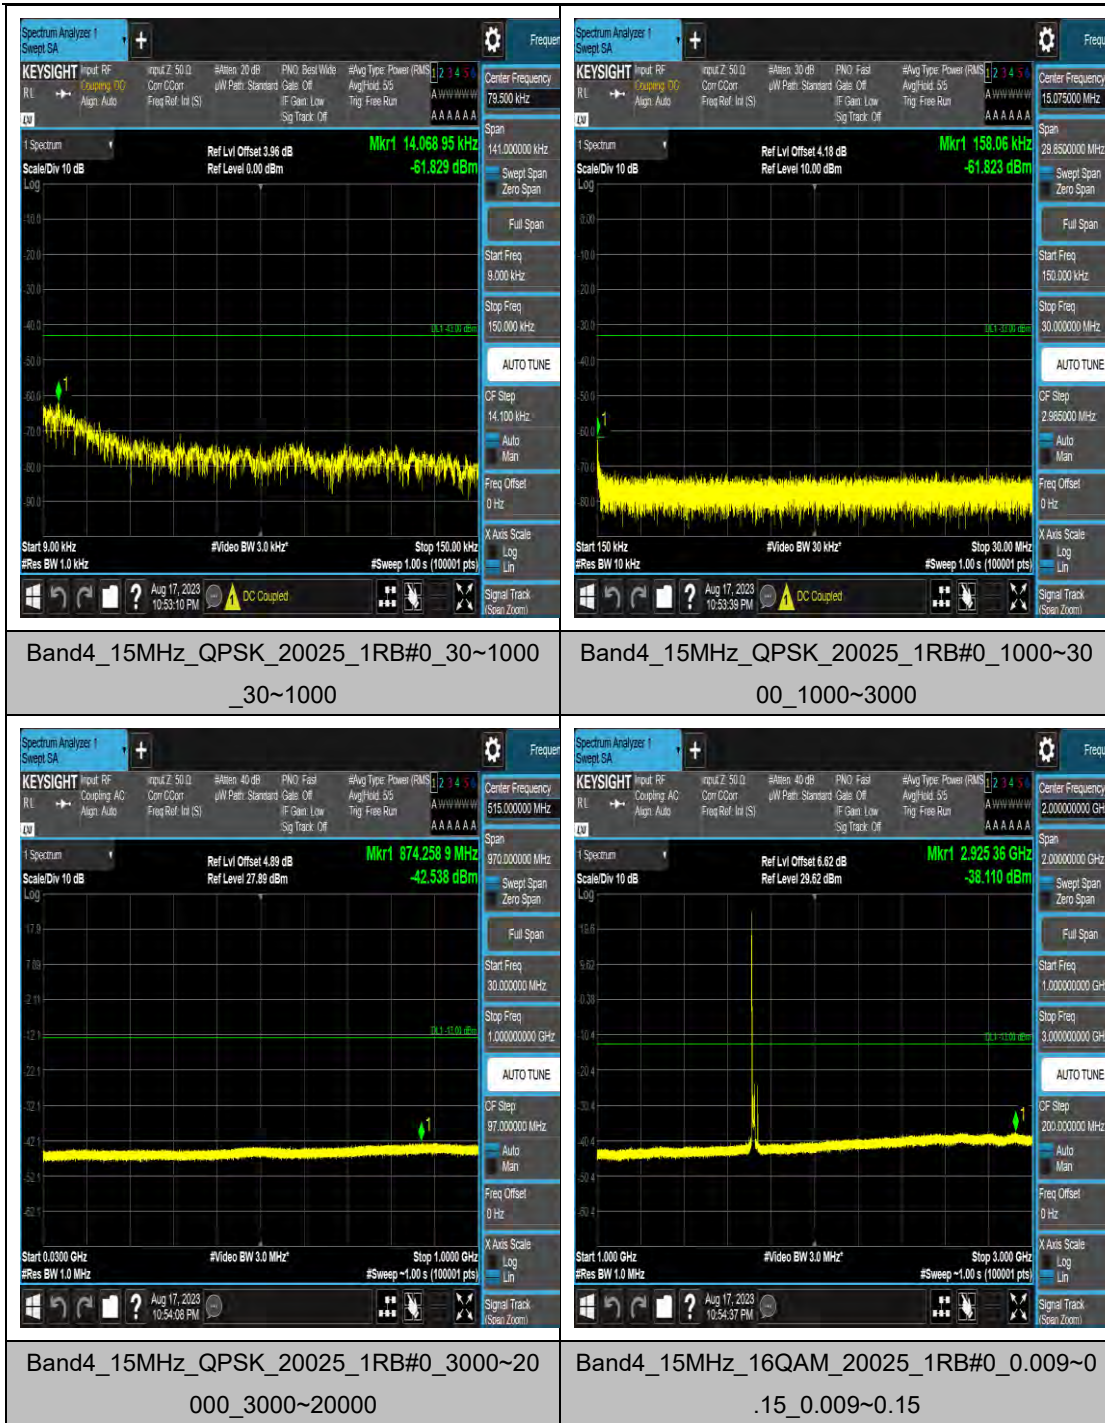

Band4_10MHz_16QAM_20175_1RB#0_3000~20000_0000_3000~20000

Band4_10MHz_64QAM_20175_1RB#0_0.009~0.15_0.009~0.15

Band4_10MHz_64QAM_20175_1RB#0_0.15~30_0.15~30

Band4_15MHz_64QAM_20025_1RB#0_3000~20000_3000~20000

Band4_15MHz_QPSK_20175_1RB#0_0.009~0.15_0.009~0.15

Band4_15MHz_QPSK_20175_1RB#0_0.15~30_0.15~30

Band4_15MHz_QPSK_20175_1RB#0_30~1000_30~1000

Band4_15MHz_16QAM_20325_1RB#0_1000~3000_1000~3000

Band4_15MHz_16QAM_20325_1RB#0_3000~20000_0000_3000~20000