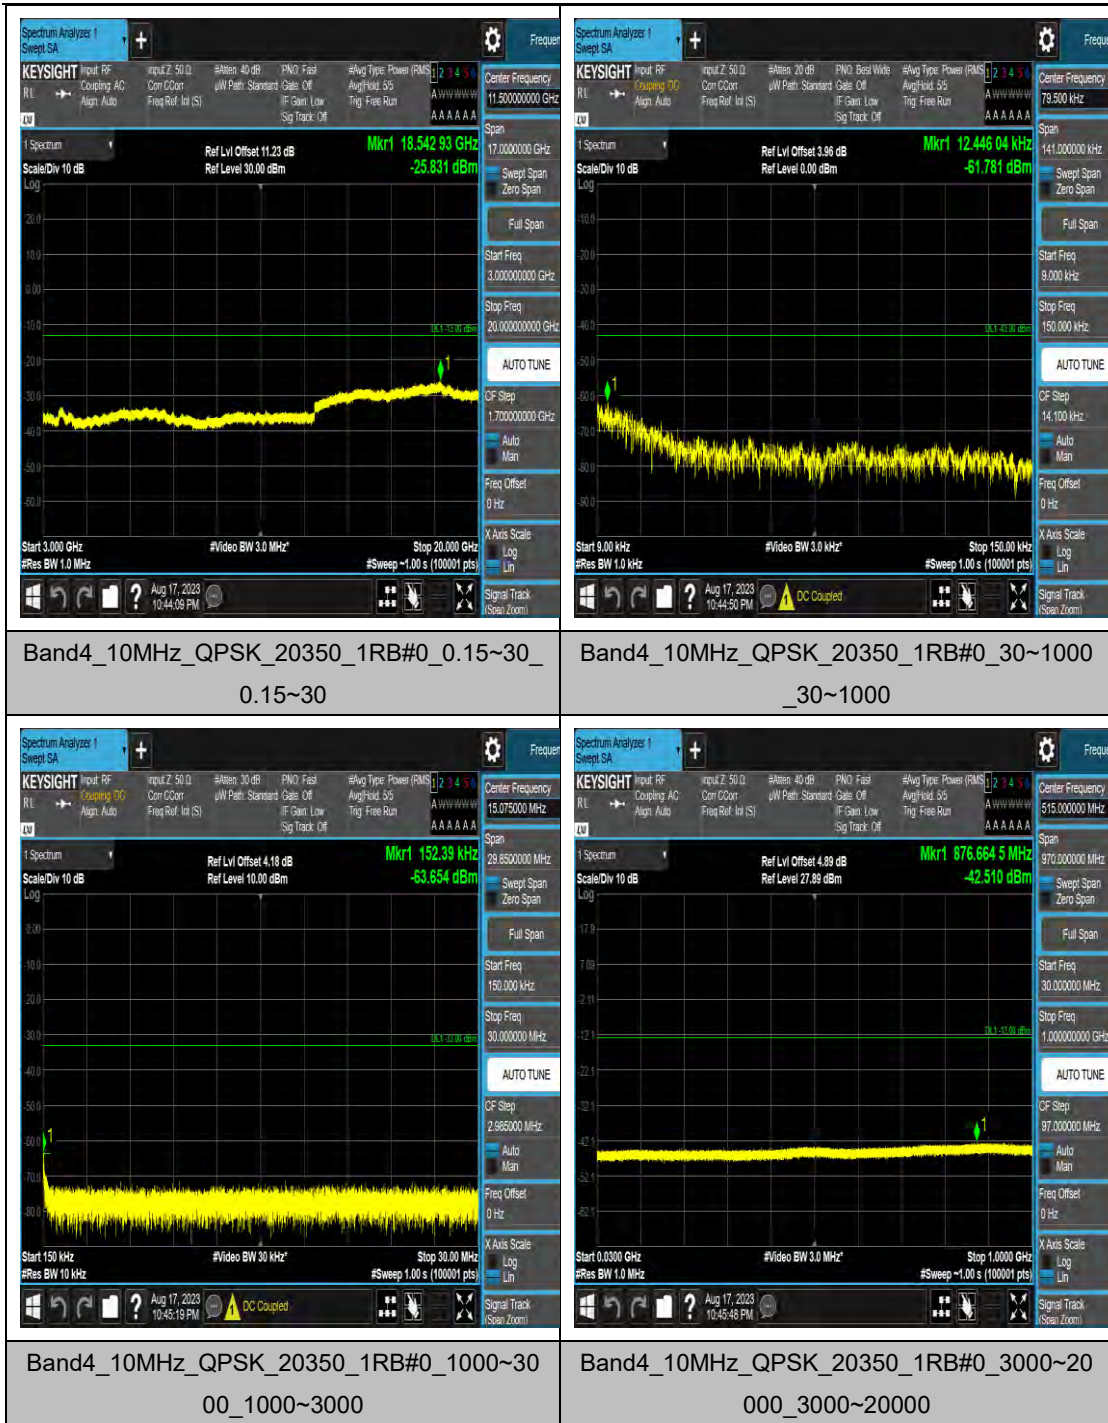

Band4_5MHz_16QAM_19975_1RB#0_3000~20000_000_3000~20000

Band4_5MHz_64QAM_19975_1RB#0_0.009~0.15_15_0.009~0.15

Band4_5MHz_64QAM_19975_1RB#0_0.15~0.30_0.15~0.30

Band4_10MHz_16QAM_20175_1RB#0_1000~3000_1000~3000

Band4_10MHz_16QAM_20175_1RB#0_3000~20000_0000_3000~20000

Band4_10MHz_64QAM_20175_1RB#0_0.009~0.15_0.009~0.15

Band4_10MHz_64QAM_20175_1RB#0_0.15~30_0.15~30

Band4_15MHz_64QAM_20025_1RB#0_3000~20000_3000~20000