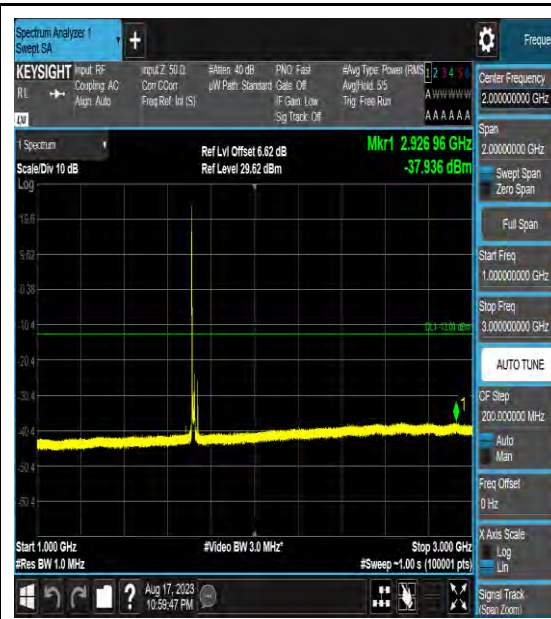

Band4_10MHz_16QAM_20175_1RB#0_3000~20000_0000_3000~20000

Band4_10MHz_64QAM_20175_1RB#0_0.009~0.15_0.009~0.15

Band4_10MHz_64QAM_20175_1RB#0_0.15~30_0.15~30

Band4_15MHz_64QAM_20025_1RB#0_3000~20000_3000~20000