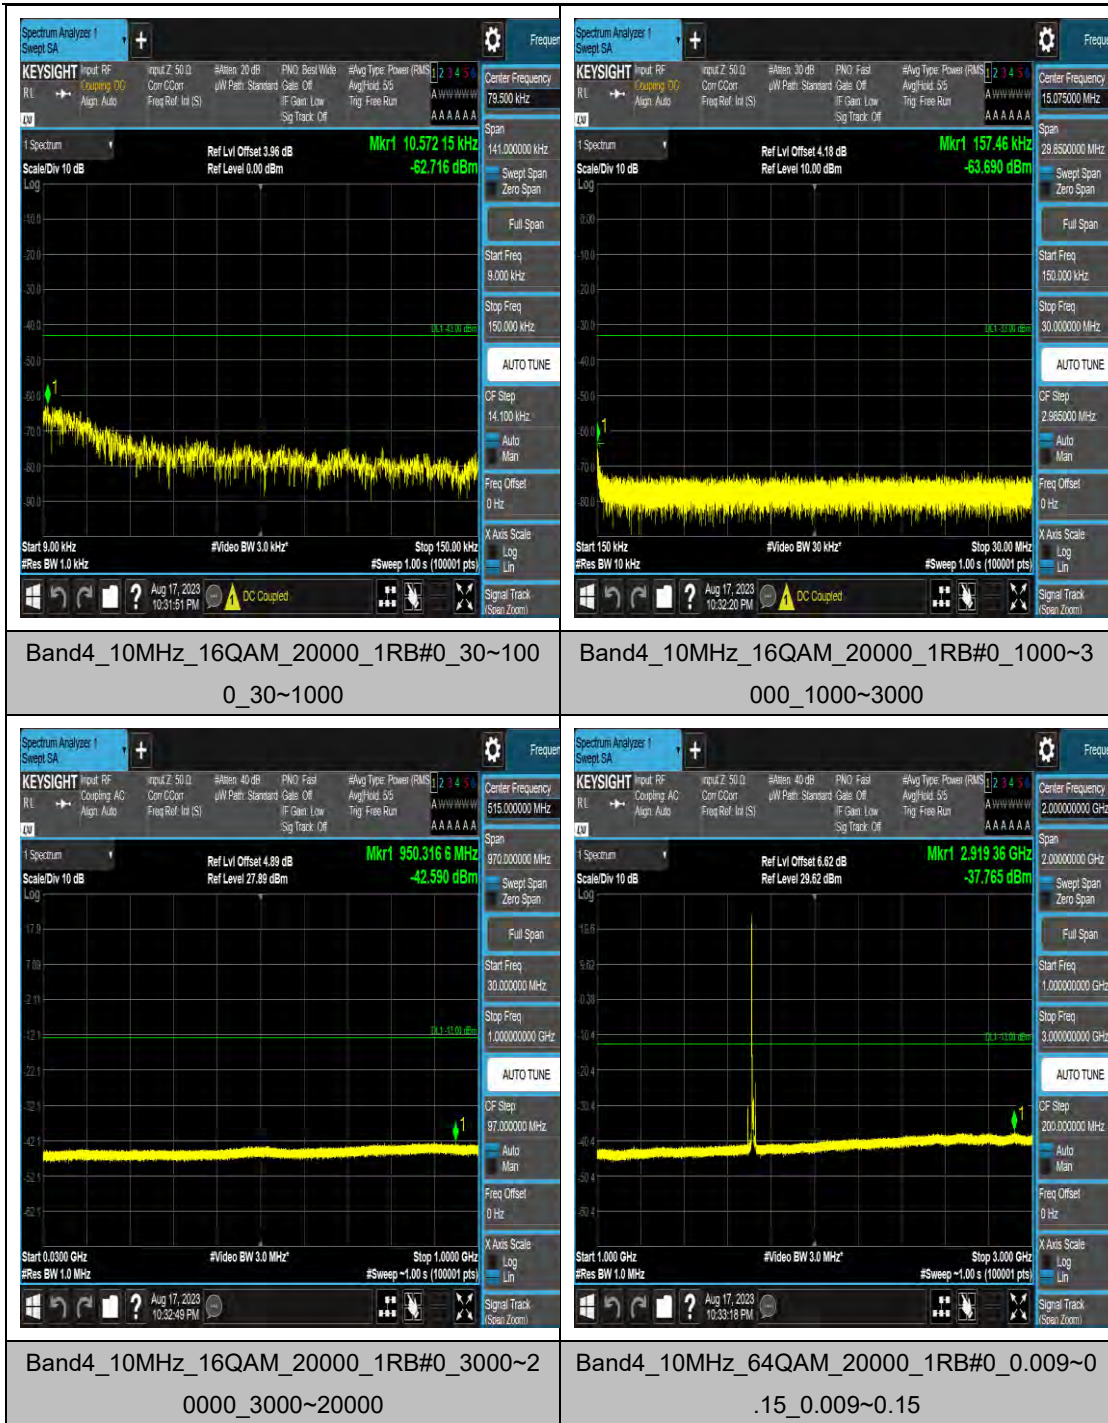

Band4_3MHz_QPSK_20175_1RB#0_30~1000_30~1000

Band4_3MHz_QPSK_20175_1RB#0_1000~3000_0_1000~3000

Band4_3MHz_QPSK_20175_1RB#0_3000~20000_00_3000~20000

Band4_3MHz_16QAM_20175_1RB#0_0.009~0.15_15_0.009~0.15

Band4_5MHz_16QAM_19975_1RB#0_1000~3000_00_1000~3000

Band4_5MHz_16QAM_19975_1RB#0_3000~20000_000_3000~20000

Band4_5MHz_64QAM_19975_1RB#0_0.009~0.15_15_0.009~0.15

Band4_5MHz_64QAM_19975_1RB#0_0.15~0.30_0.15~0.30

Band4_10MHz_16QAM_20175_1RB#0_1000~3000_1000~3000

Band4_10MHz_16QAM_20175_1RB#0_3000~20000_0000_3000~20000

Band4_10MHz_64QAM_20175_1RB#0_0.009~0.15_0.009~0.15

Band4_10MHz_64QAM_20175_1RB#0_0.15~30_0.15~30

Band4_15MHz_64QAM_20025_1RB#0_3000~20000_3000~20000