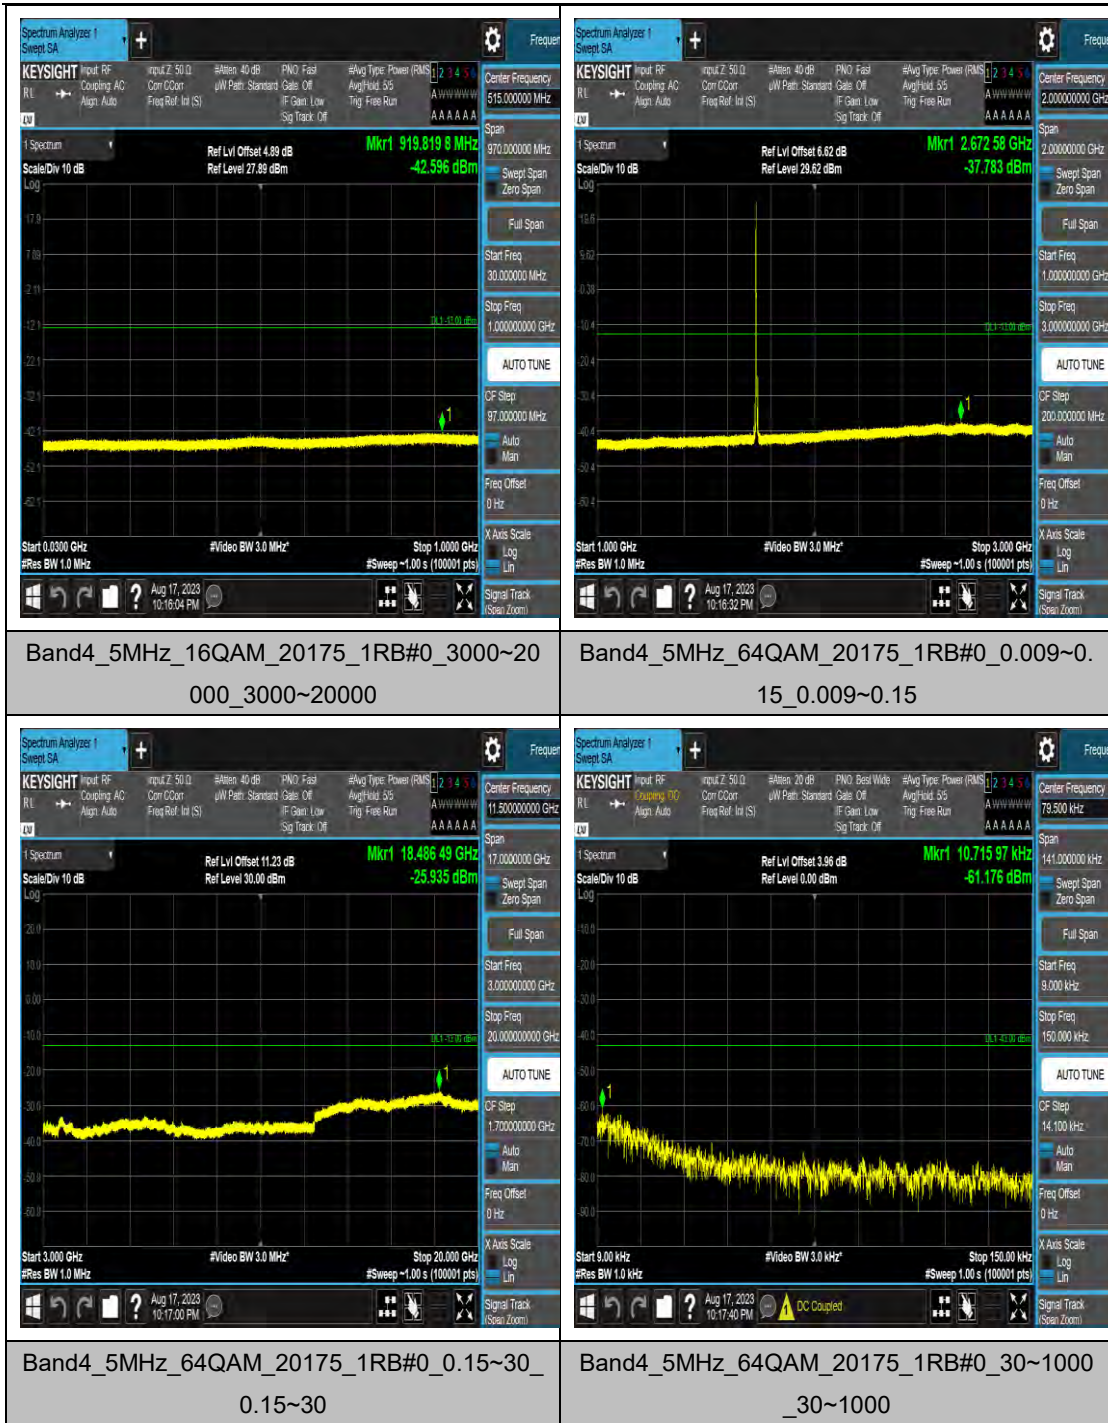

Band4_3MHz_QPSK_20175_1RB#0_30~1000_30~1000

Band4_3MHz_QPSK_20175_1RB#0_1000~3000_0_1000~3000

Band4_3MHz_QPSK_20175_1RB#0_3000~20000_00_3000~20000

Band4_3MHz_16QAM_20175_1RB#0_0.009~0.15_15_0.009~0.15

Band4_5MHz_16QAM_19975_1RB#0_1000~3000_00_1000~3000

Band4_5MHz_16QAM_19975_1RB#0_3000~20000_000_3000~20000

Band4_5MHz_64QAM_19975_1RB#0_0.009~0.15_15_0.009~0.15

Band4_5MHz_64QAM_19975_1RB#0_0.15~0.30_0.15~0.30

Band4_10MHz_16QAM_20175_1RB#0_1000~3000_1000~3000

Band4_10MHz_16QAM_20175_1RB#0_3000~20000_0000_3000~20000

Band4_10MHz_64QAM_20175_1RB#0_0.009~0.15_0.009~0.15

Band4_10MHz_64QAM_20175_1RB#0_0.15~30_0.15~30

Band4_15MHz_64QAM_20025_1RB#0_3000~20000_3000~20000