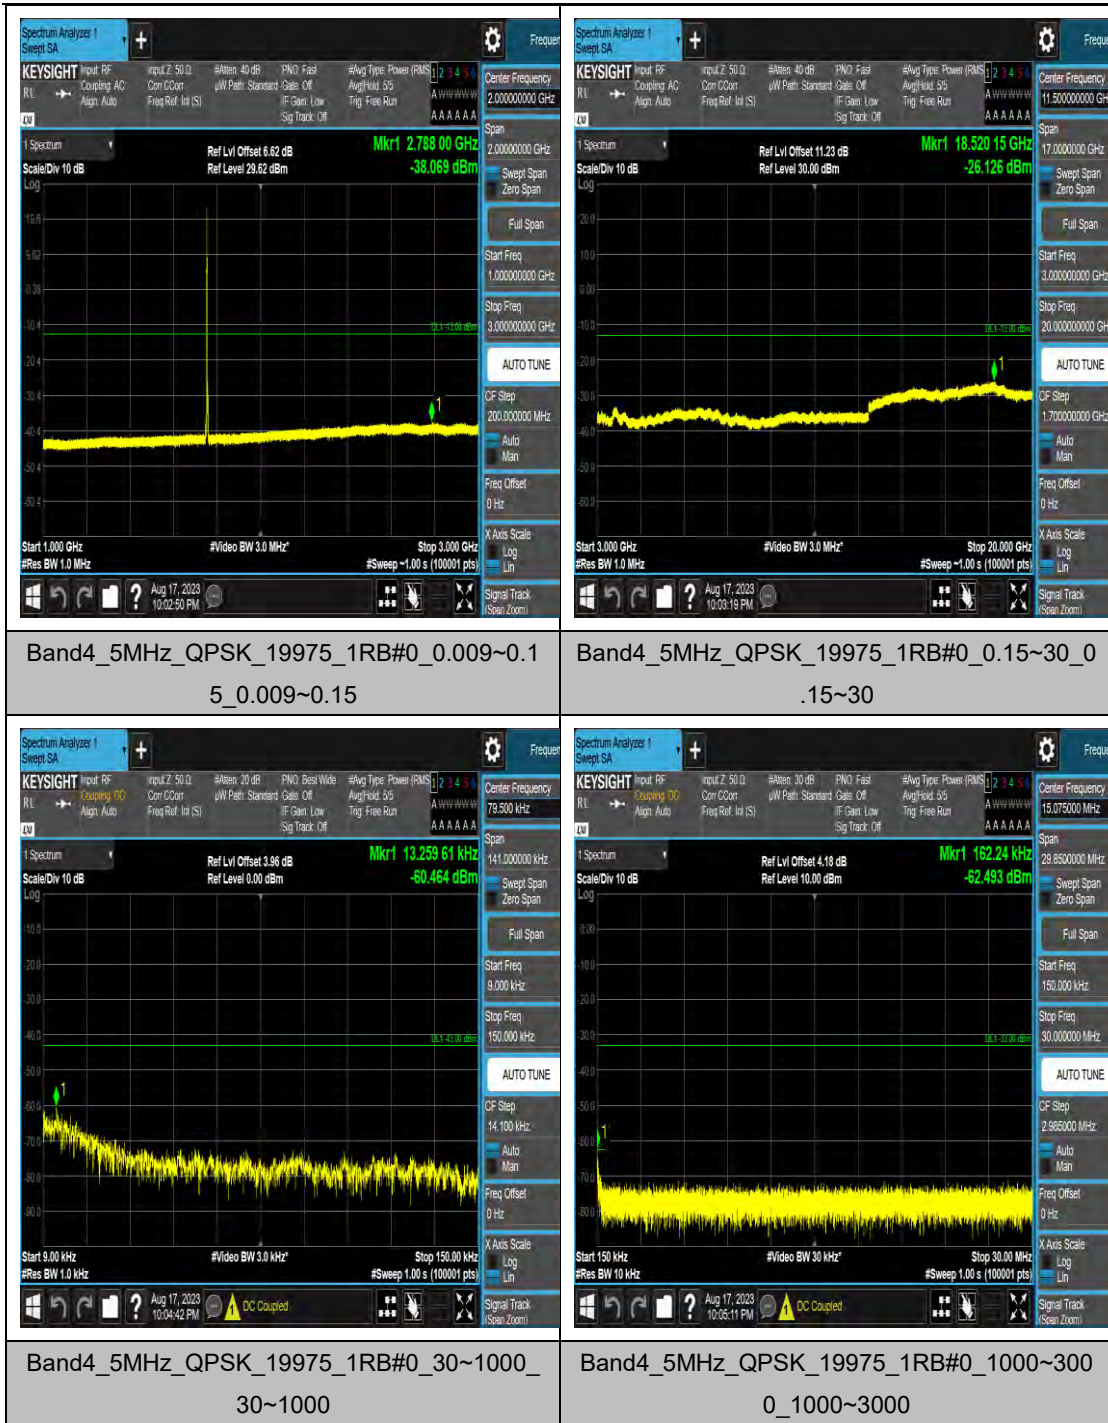

Band4_3MHz_QPSK_20175_1RB#0_30~1000_30~1000

Band4_3MHz_QPSK_20175_1RB#0_1000~3000_0_1000~3000

Band4_3MHz_QPSK_20175_1RB#0_3000~20000_00_3000~20000

Band4_3MHz_16QAM_20175_1RB#0_0.009~0.15_15_0.009~0.15

Band4_5MHz_16QAM_19975_1RB#0_1000~3000_00_1000~3000

Band4_5MHz_16QAM_19975_1RB#0_3000~20000_000_3000~20000

Band4_5MHz_64QAM_19975_1RB#0_0.009~0.15_15_0.009~0.15

Band4_5MHz_64QAM_19975_1RB#0_0.15~0.30_0.15~0.30

Band4_10MHz_16QAM_20175_1RB#0_1000~3000_1000~3000