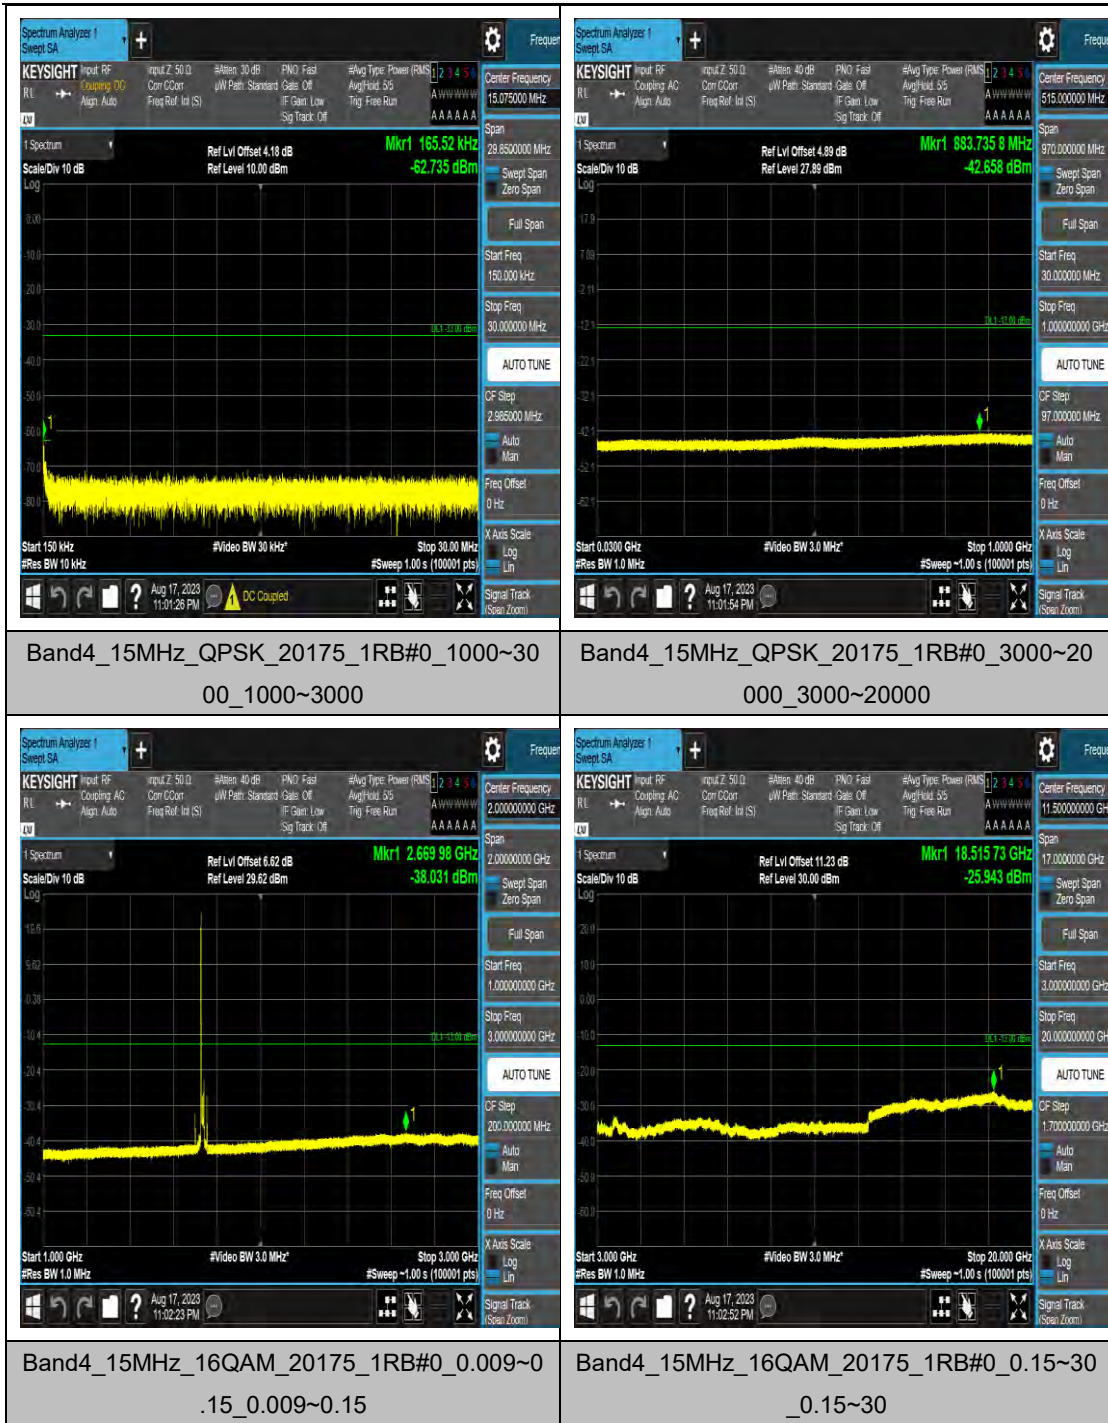

Band4_10MHz_16QAM_20175_1RB#0_3000~20000_0000_3000~20000

Band4_10MHz_64QAM_20175_1RB#0_0.009~0.15_0.009~0.15

Band4_10MHz_64QAM_20175_1RB#0_0.15~30_0.15~30

Band4_15MHz_64QAM_20025_1RB#0_3000~20000_3000~20000

Band4_15MHz_QPSK_20175_1RB#0_0.009~0.15_0.009~0.15

Band4_15MHz_QPSK_20175_1RB#0_0.15~30_0.15~30

Band4_15MHz_QPSK_20175_1RB#0_30~1000_30~1000

Band4_15MHz_16QAM_20325_1RB#0_1000~3000_1000~3000

Band4_15MHz_16QAM_20325_1RB#0_3000~20000_0000_3000~20000