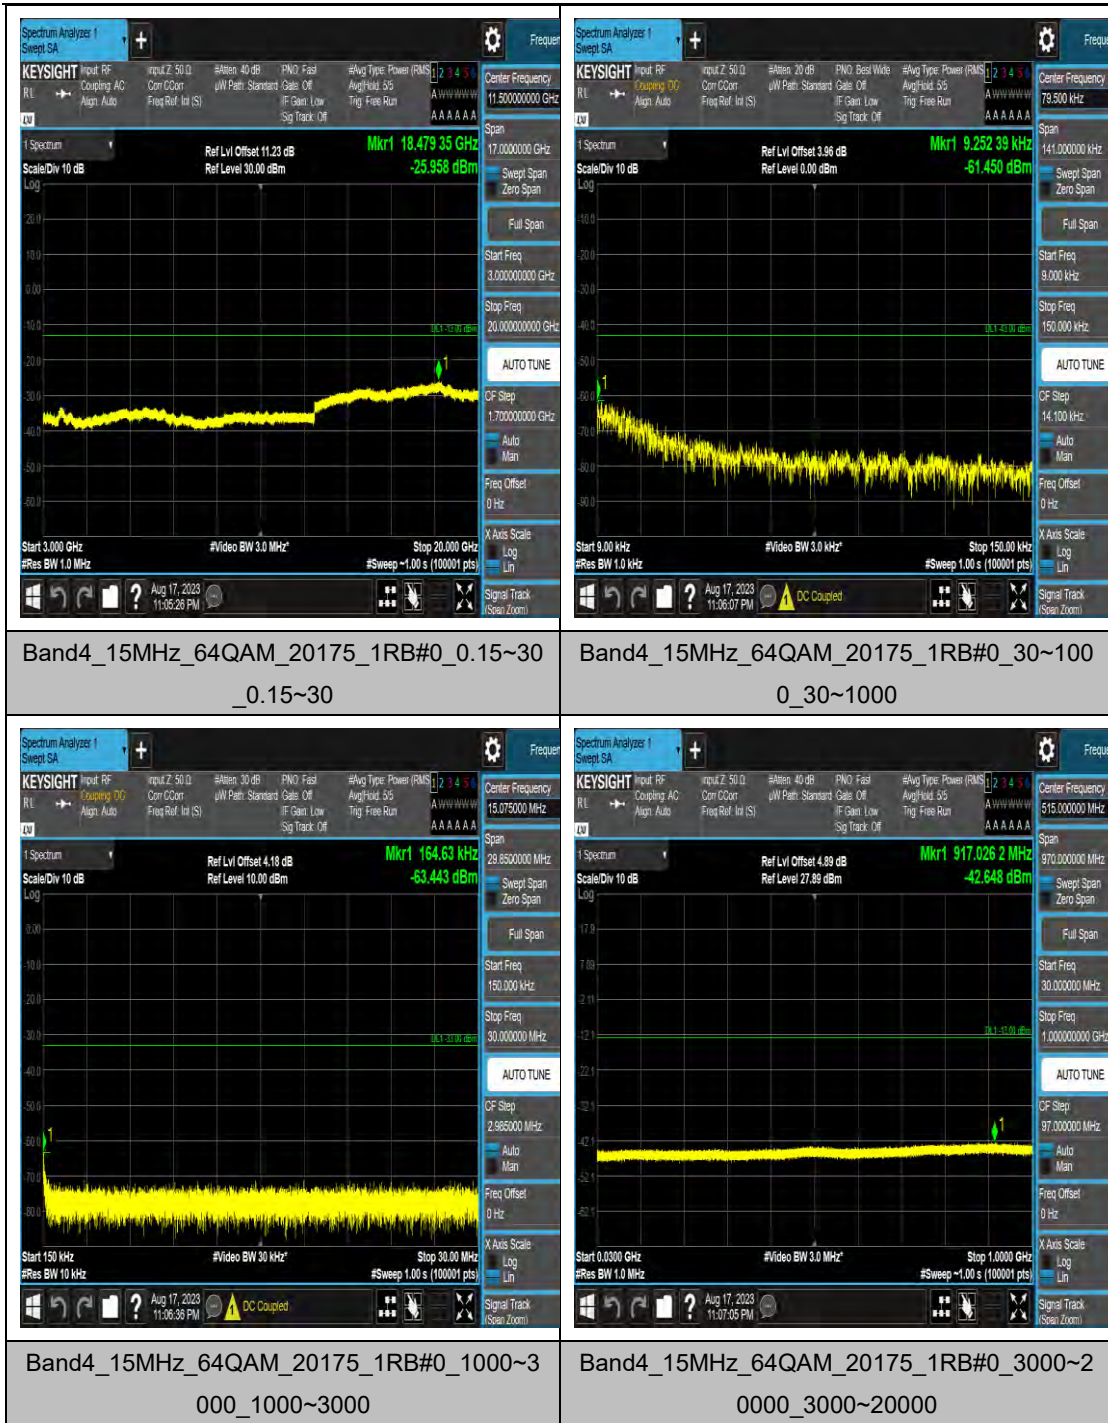

Band4_10MHz_16QAM_20175_1RB#0_3000~20000_0000_3000~20000

Band4_10MHz_64QAM_20175_1RB#0_0.009~0.15_0.009~0.15

Band4_10MHz_64QAM_20175_1RB#0_0.15~30_0.15~30

Band4_15MHz_64QAM_20025_1RB#0_3000~20000_3000~20000

Band4_15MHz_QPSK_20175_1RB#0_0.009~0.15_0.009~0.15

Band4_15MHz_QPSK_20175_1RB#0_0.15~30_0.15~30

Band4_15MHz_QPSK_20175_1RB#0_30~1000_30~1000

Band4_15MHz_16QAM_20325_1RB#0_1000~3000_1000~3000

Band4_15MHz_16QAM_20325_1RB#0_3000~20000_0000_3000~20000