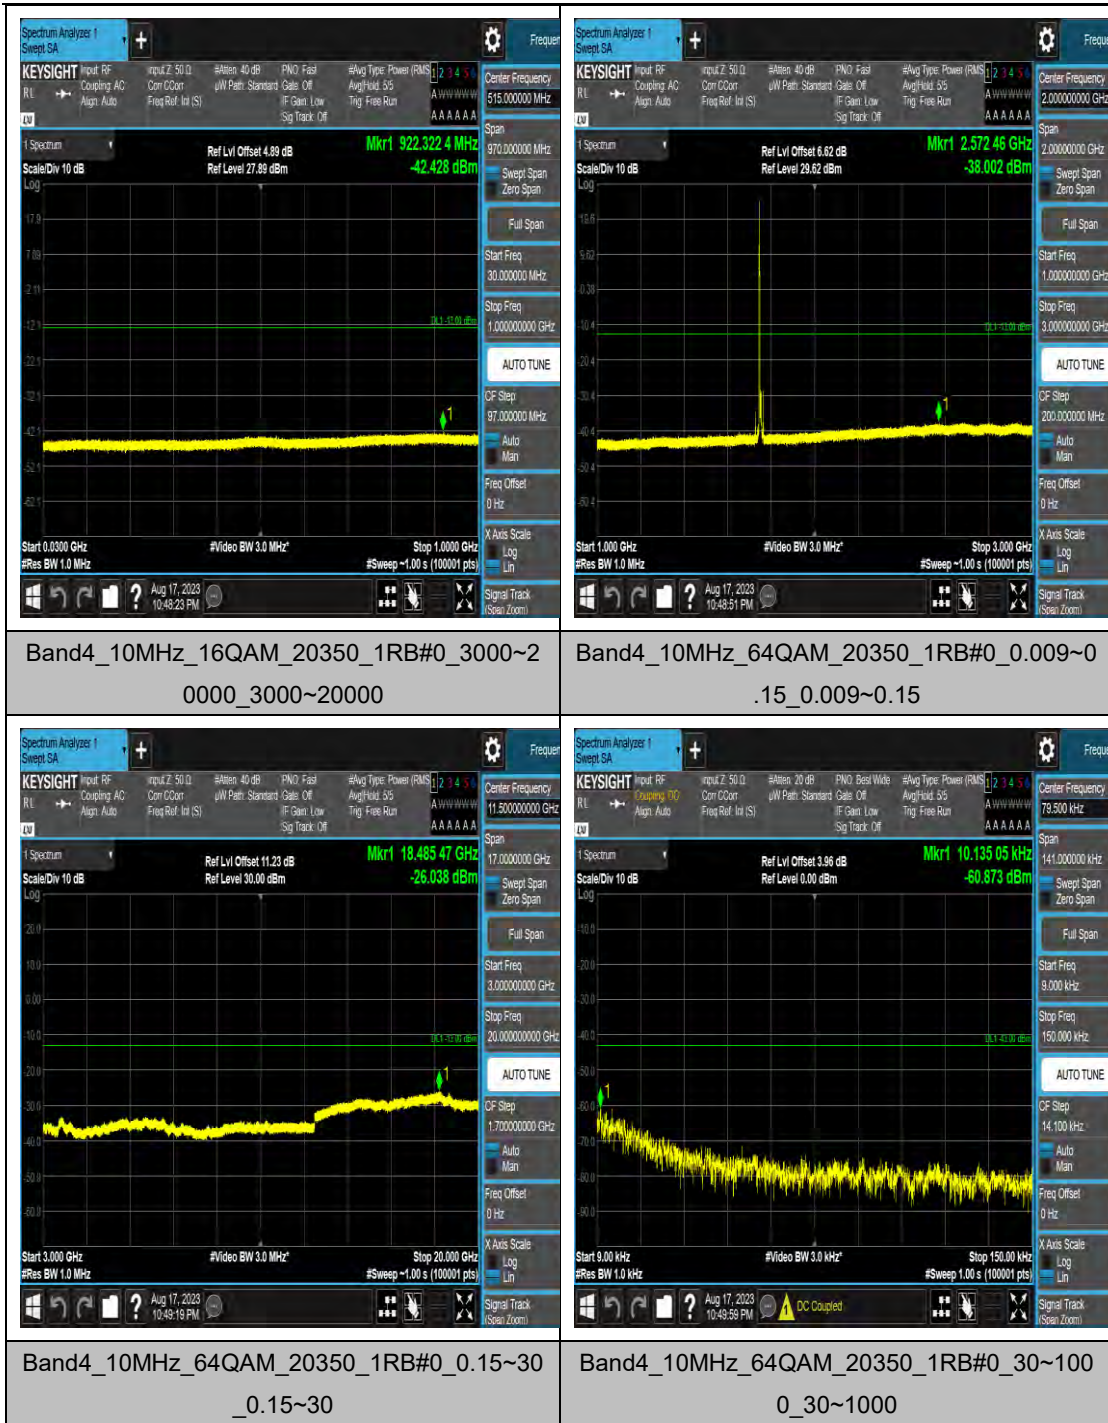

Band4_5MHz_16QAM_19975_1RB#0_3000~20000_000_3000~20000

Band4_5MHz_64QAM_19975_1RB#0_0.009~0.15_15_0.009~0.15

Band4_5MHz_64QAM_19975_1RB#0_0.15~0.30_0.15~0.30

Band4_10MHz_16QAM_20175_1RB#0_1000~3000_1000~3000

Band4_10MHz_16QAM_20175_1RB#0_3000~20000_0000_3000~20000

Band4_10MHz_64QAM_20175_1RB#0_0.009~0.15_0.009~0.15

Band4_10MHz_64QAM_20175_1RB#0_0.15~30_0.15~30

Band4_15MHz_64QAM_20025_1RB#0_3000~20000_3000~20000

Band4_15MHz_QPSK_20175_1RB#0_0.009~0.15_0.009~0.15

Band4_15MHz_QPSK_20175_1RB#0_0.15~30_0.15~30

Band4_15MHz_QPSK_20175_1RB#0_30~1000_30~1000

Band4_15MHz_16QAM_20325_1RB#0_1000~3000_1000~3000

Band4_15MHz_16QAM_20325_1RB#0_3000~20000_0000_3000~20000