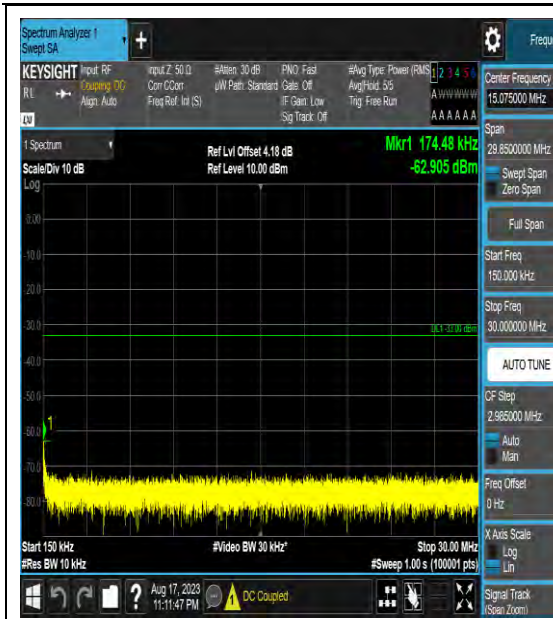

Band4_15MHz_QPSK_20175_1RB#0_0.009~0.15_0.009~0.15

Band4_15MHz_QPSK_20175_1RB#0_0.15~30_0.15~30

Band4_15MHz_QPSK_20175_1RB#0_30~1000_30~1000

Band4_15MHz_16QAM_20325_1RB#0_1000~3000_1000~3000

Band4_15MHz_16QAM_20325_1RB#0_3000~20000_0000_3000~20000