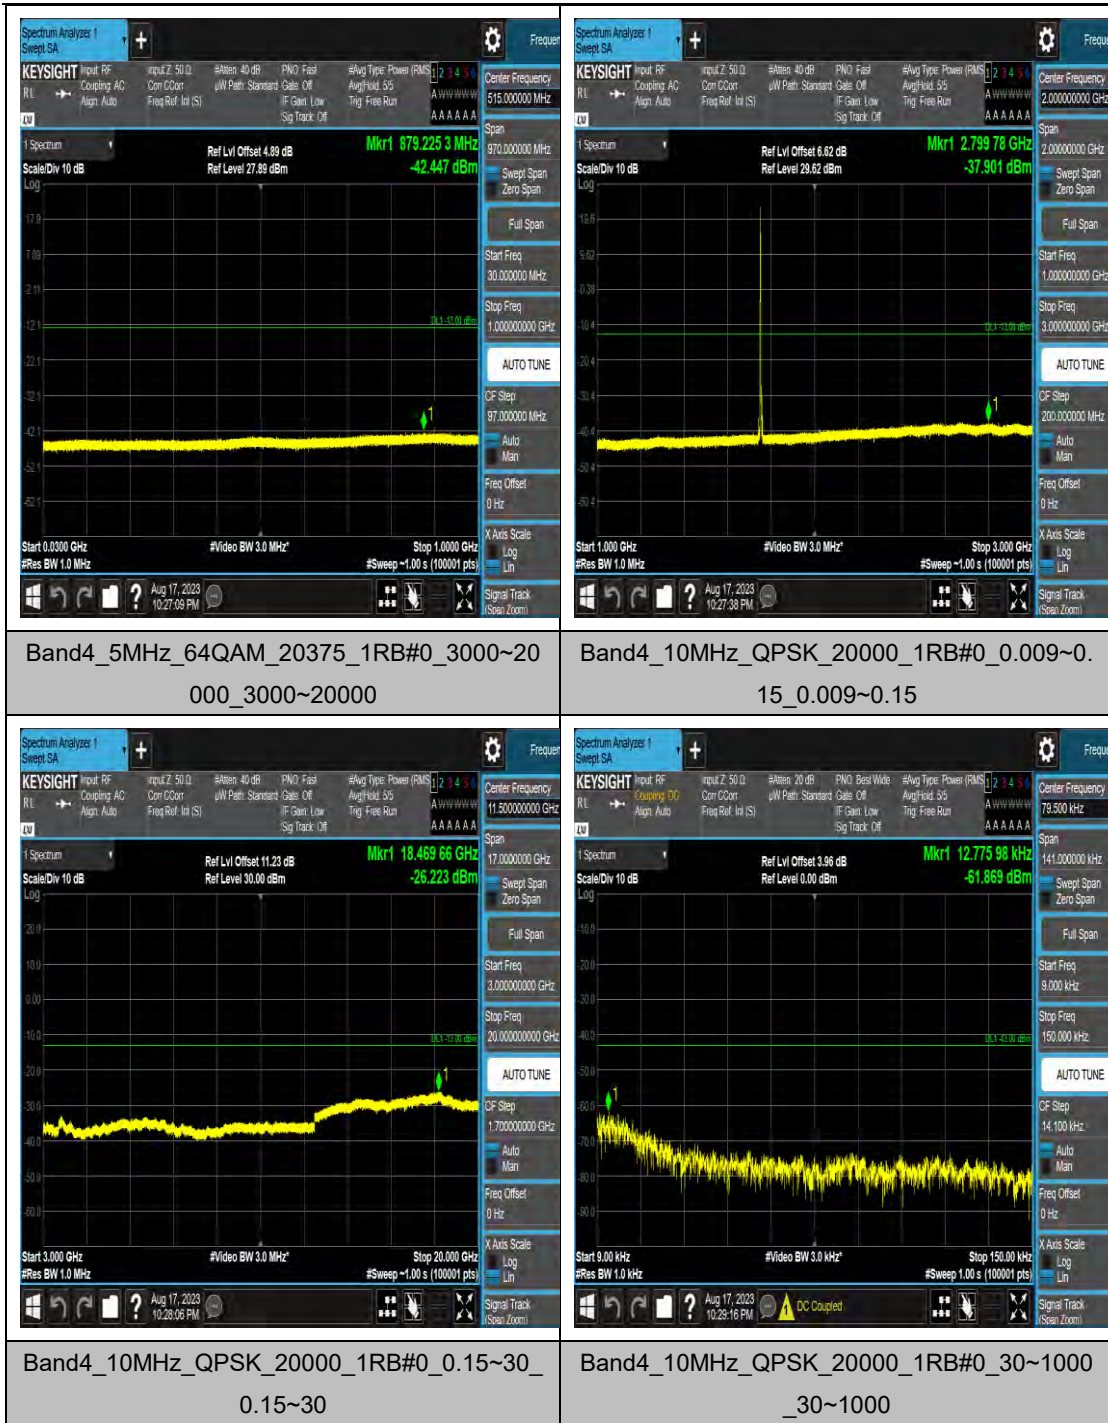

Band4_3MHz_QPSK_20175_1RB#0_30~1000_30~1000

Band4_3MHz_QPSK_20175_1RB#0_1000~3000_0_1000~3000

Band4_3MHz_QPSK_20175_1RB#0_3000~20000_00_3000~20000

Band4_3MHz_16QAM_20175_1RB#0_0.009~0.15_15_0.009~0.15

Band4_5MHz_16QAM_19975_1RB#0_1000~3000_00_1000~3000

Band4_5MHz_16QAM_19975_1RB#0_3000~20000_000_3000~20000

Band4_5MHz_64QAM_19975_1RB#0_0.009~0.15_15_0.009~0.15

Band4_5MHz_64QAM_19975_1RB#0_0.15~0.30_0.15~0.30

Band4_10MHz_16QAM_20175_1RB#0_1000~3000_1000~3000

Band4_10MHz_16QAM_20175_1RB#0_3000~20000_0000_3000~20000

Band4_10MHz_64QAM_20175_1RB#0_0.009~0.15_0.009~0.15

Band4_10MHz_64QAM_20175_1RB#0_0.15~30_0.15~30

Band4_15MHz_64QAM_20025_1RB#0_3000~20000_3000~20000