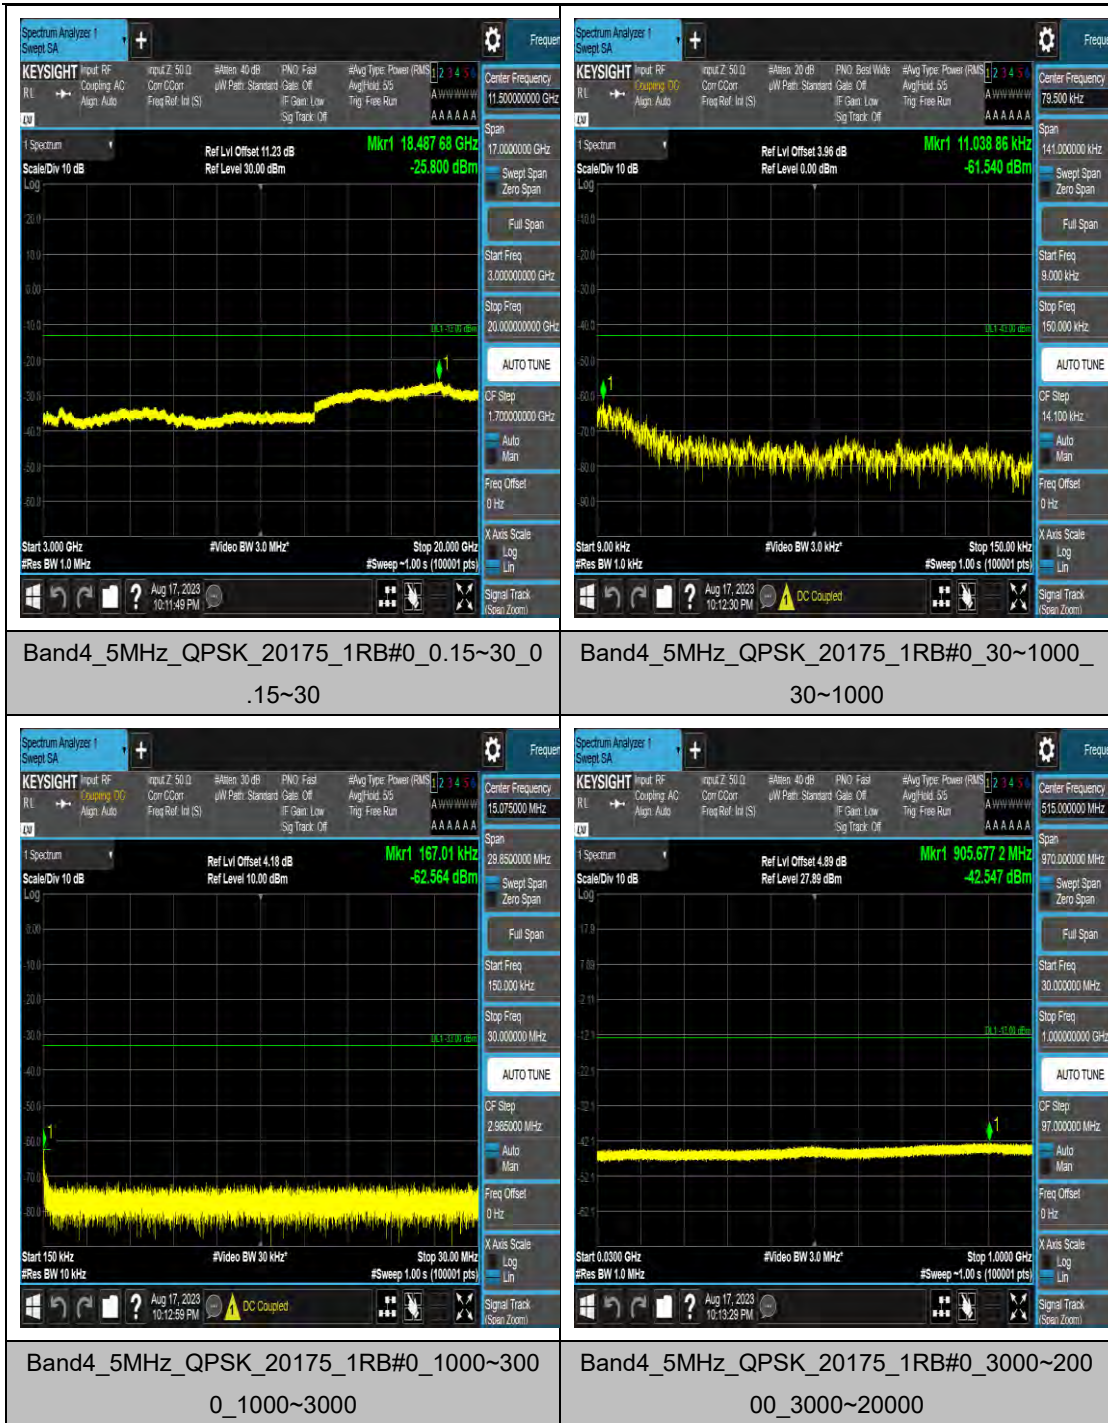

Band4_5MHz_16QAM_19975_1RB#0_3000~20000_000_3000~20000

Band4_5MHz_64QAM_19975_1RB#0_0.009~0.15_15_0.009~0.15

Band4_5MHz_64QAM_19975_1RB#0_0.15~0.30_0.15~0.30

Band4_10MHz_16QAM_20175_1RB#0_1000~3000_1000~3000

Band4_10MHz_16QAM_20175_1RB#0_3000~20000_0000_3000~20000

Band4_10MHz_64QAM_20175_1RB#0_0.009~0.15_0.009~0.15

Band4_10MHz_64QAM_20175_1RB#0_0.15~30_0.15~30

Band4_15MHz_64QAM_20025_1RB#0_3000~20000_3000~20000