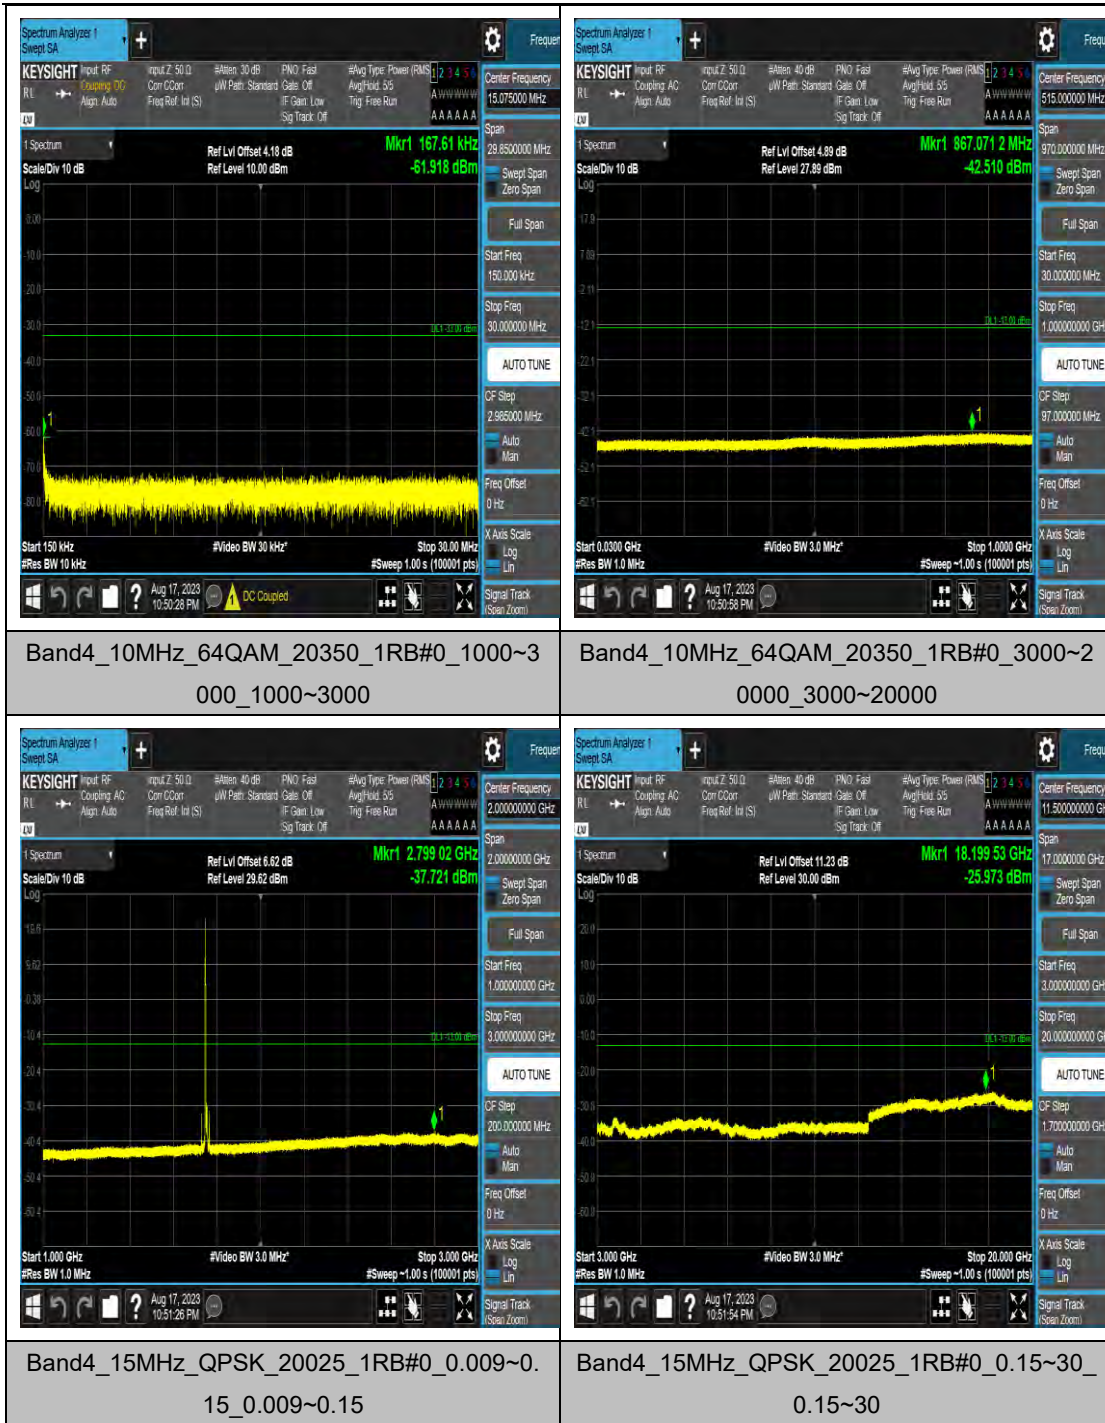

Band4_5MHz_16QAM_19975_1RB#0_3000~20000_000_3000~20000

Band4_5MHz_64QAM_19975_1RB#0_0.009~0.15_15_0.009~0.15

Band4_5MHz_64QAM_19975_1RB#0_0.15~0.30_0.15~0.30

Band4_10MHz_16QAM_20175_1RB#0_1000~3000_1000~3000

Band4_10MHz_16QAM_20175_1RB#0_3000~20000_0000_3000~20000

Band4_10MHz_64QAM_20175_1RB#0_0.009~0.15_0.009~0.15

Band4_10MHz_64QAM_20175_1RB#0_0.15~30_0.15~30

Band4_15MHz_64QAM_20025_1RB#0_3000~20000_3000~20000

Band4_15MHz_QPSK_20175_1RB#0_0.009~0.15_0.009~0.15

Band4_15MHz_QPSK_20175_1RB#0_0.15~30_0.15~30

Band4_15MHz_QPSK_20175_1RB#0_30~1000_30~1000

Band4_15MHz_16QAM_20325_1RB#0_1000~3000_1000~3000

Band4_15MHz_16QAM_20325_1RB#0_3000~20000_0000_3000~20000