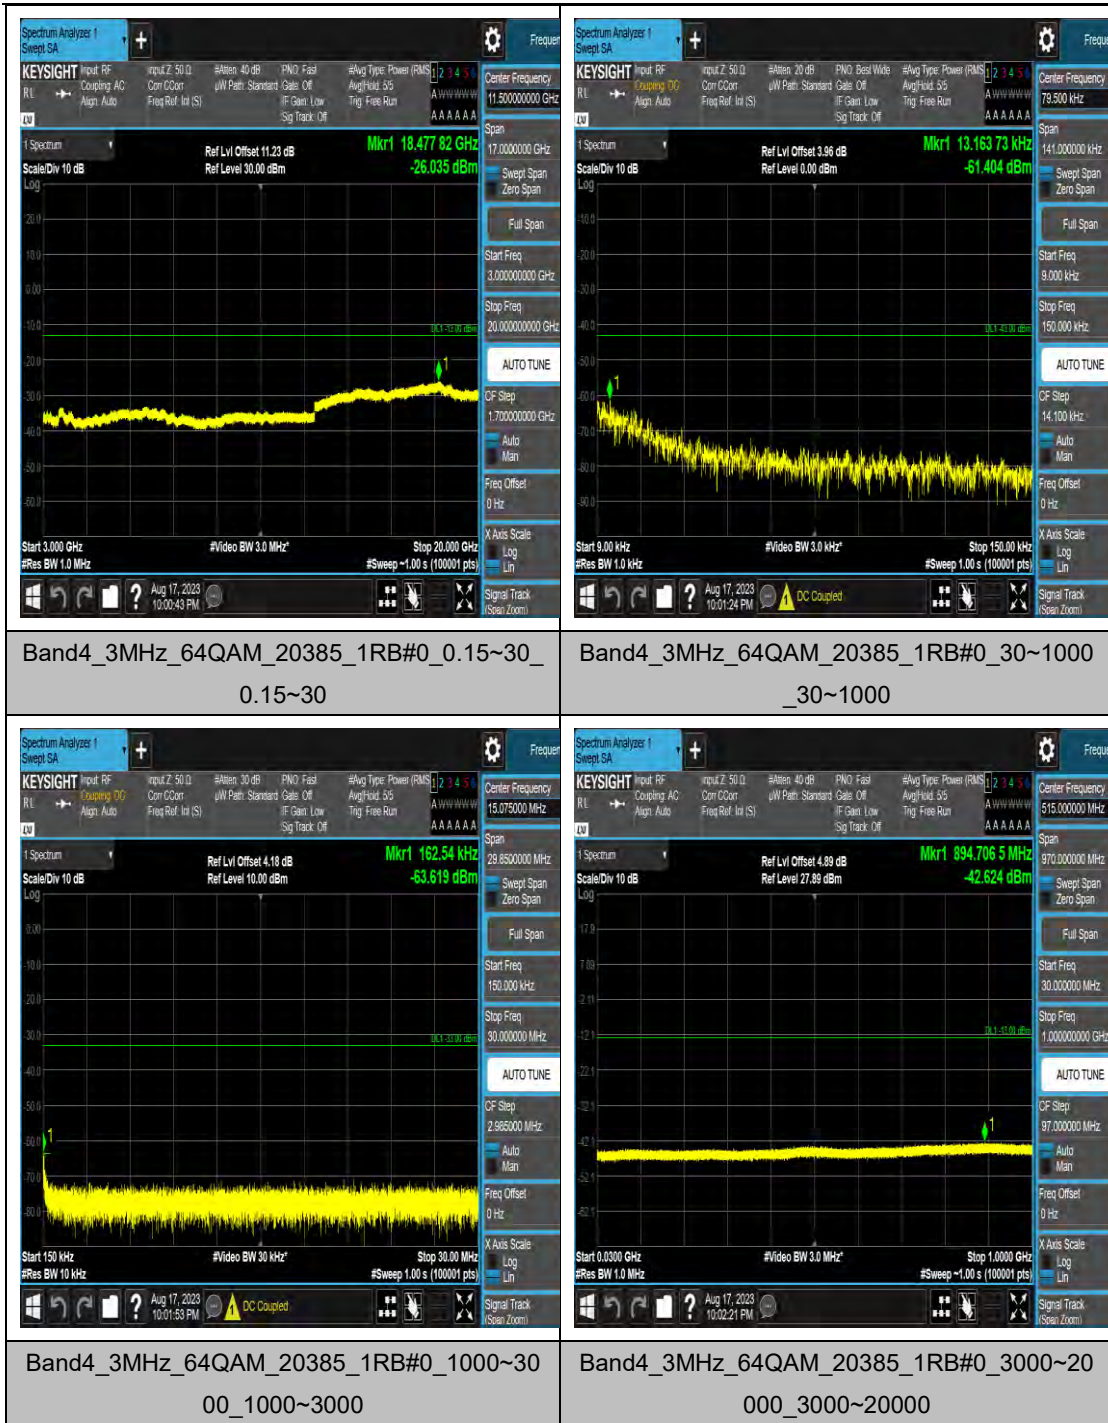

Band4_3MHz_QPSK_20175_1RB#0_30~1000_30~1000

Band4_3MHz_QPSK_20175_1RB#0_1000~3000_0_1000~3000

Band4_3MHz_QPSK_20175_1RB#0_3000~20000_00_3000~20000

Band4_3MHz_16QAM_20175_1RB#0_0.009~0.15_15_0.009~0.15

Band4_5MHz_16QAM_19975_1RB#0_1000~3000_00_1000~3000

Band4_5MHz_16QAM_19975_1RB#0_3000~20000_000_3000~20000

Band4_5MHz_64QAM_19975_1RB#0_0.009~0.15_15_0.009~0.15

Band4_5MHz_64QAM_19975_1RB#0_0.15~0.30_0.15~0.30

Band4_10MHz_16QAM_20175_1RB#0_1000~3000_1000~3000