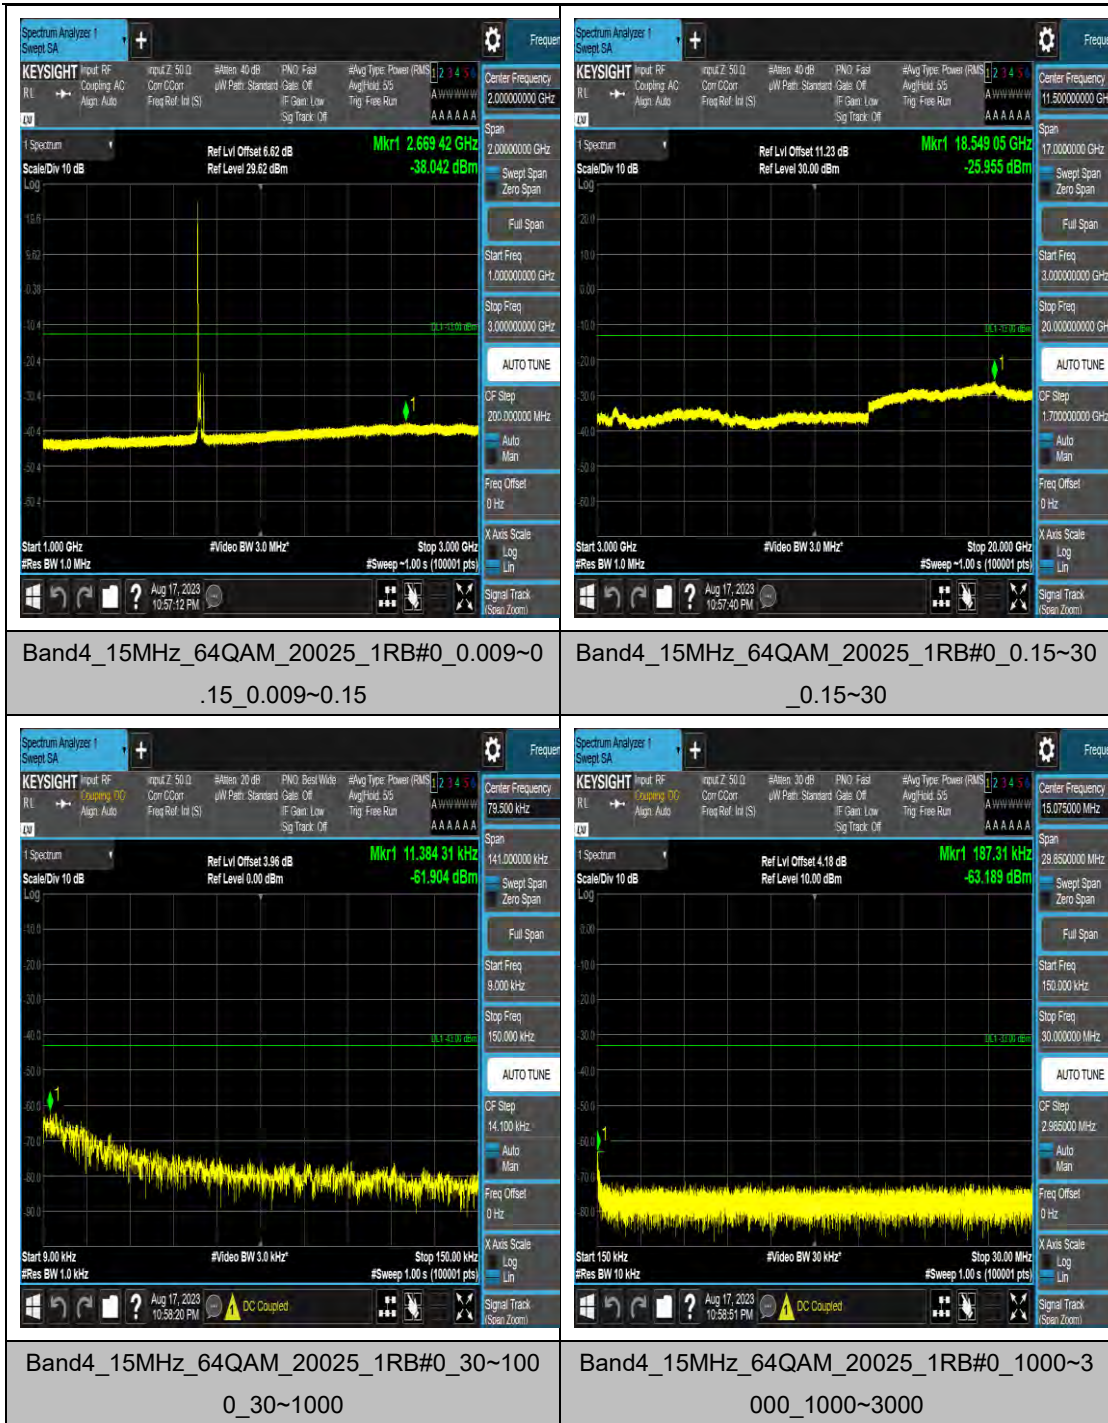

Band4_5MHz_16QAM_19975_1RB#0_3000~20000_000_3000~20000

Band4_5MHz_64QAM_19975_1RB#0_0.009~0.15_15_0.009~0.15

Band4_5MHz_64QAM_19975_1RB#0_0.15~0.30_0.15~0.30

Band4_10MHz_16QAM_20175_1RB#0_1000~3000_1000~3000

Band4_10MHz_16QAM_20175_1RB#0_3000~20000_0000_3000~20000

Band4_10MHz_64QAM_20175_1RB#0_0.009~0.15_0.009~0.15

Band4_10MHz_64QAM_20175_1RB#0_0.15~30_0.15~30

Band4_15MHz_64QAM_20025_1RB#0_3000~20000_3000~20000

Band4_15MHz_QPSK_20175_1RB#0_0.009~0.15_0.009~0.15

Band4_15MHz_QPSK_20175_1RB#0_0.15~30_0.15~30

Band4_15MHz_QPSK_20175_1RB#0_30~1000_30~1000

Band4_15MHz_16QAM_20325_1RB#0_1000~3000_1000~3000

Band4_15MHz_16QAM_20325_1RB#0_3000~20000_0000_3000~20000