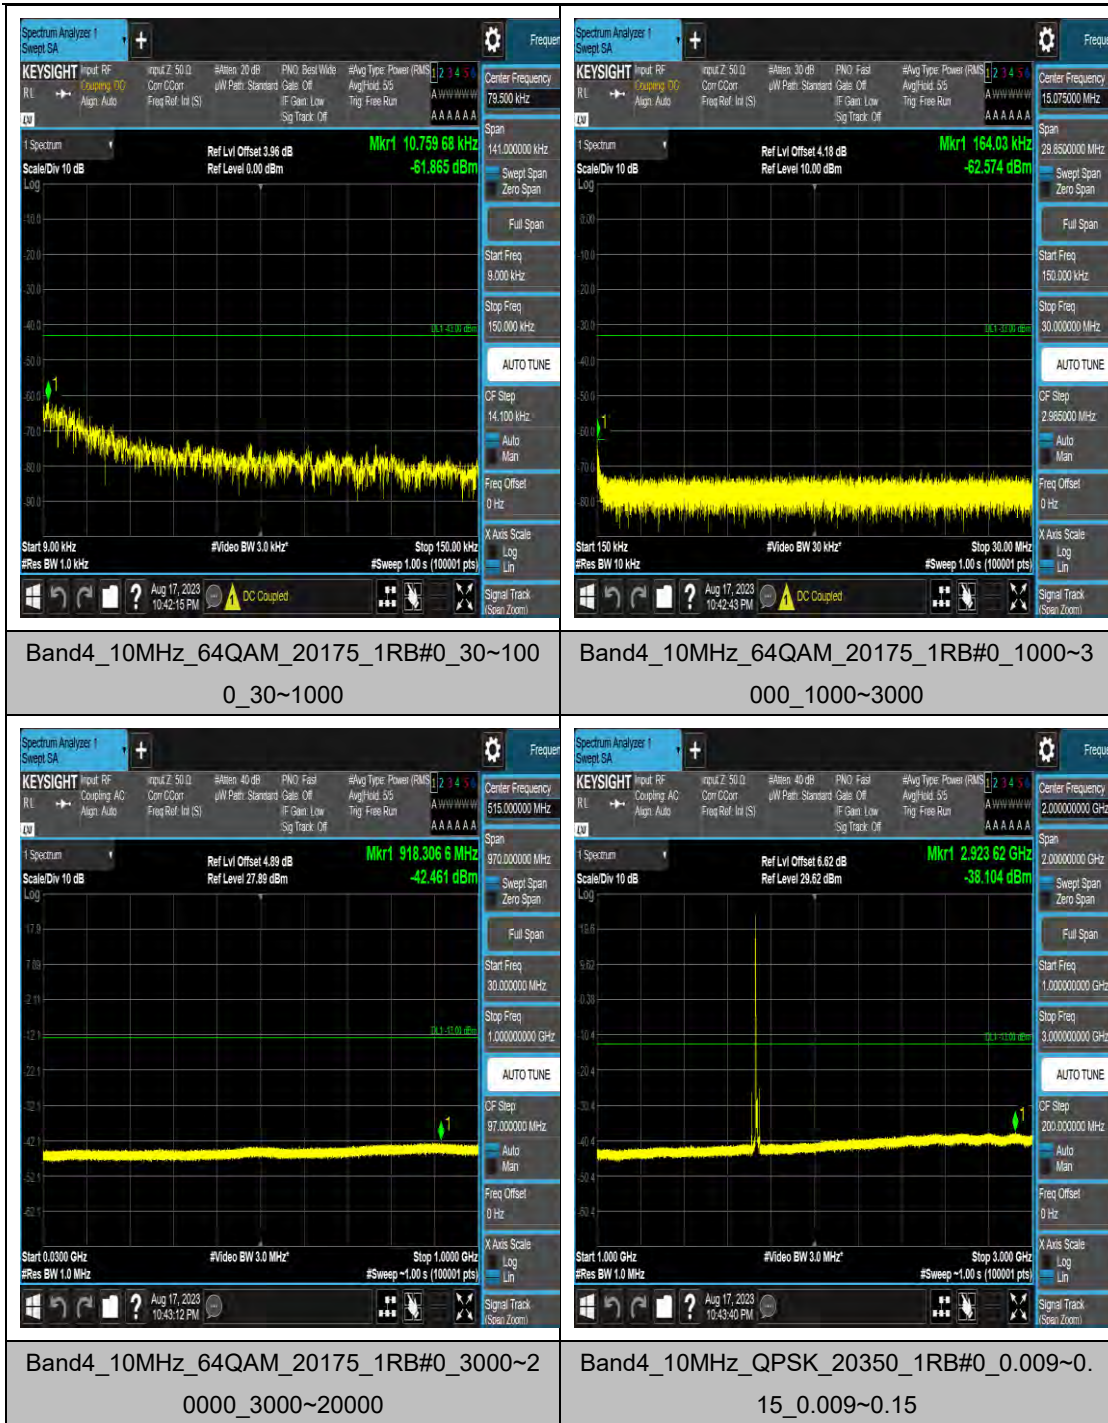

Band4_3MHz_QPSK_20175_1RB#0_30~1000_30~1000

Band4_3MHz_QPSK_20175_1RB#0_1000~3000_0_1000~3000

Band4_3MHz_QPSK_20175_1RB#0_3000~20000_00_3000~20000

Band4_3MHz_16QAM_20175_1RB#0_0.009~0.15_15_0.009~0.15

Band4_5MHz_16QAM_19975_1RB#0_1000~3000_00_1000~3000

Band4_5MHz_16QAM_19975_1RB#0_3000~20000_000_3000~20000

Band4_5MHz_64QAM_19975_1RB#0_0.009~0.15_15_0.009~0.15

Band4_5MHz_64QAM_19975_1RB#0_0.15~0.30_0.15~0.30

Band4_10MHz_16QAM_20175_1RB#0_1000~3000_1000~3000

Band4_10MHz_16QAM_20175_1RB#0_3000~20000_0000_3000~20000

Band4_10MHz_64QAM_20175_1RB#0_0.009~0.15_0.009~0.15

Band4_10MHz_64QAM_20175_1RB#0_0.15~30_0.15~30

Band4_15MHz_64QAM_20025_1RB#0_3000~20000_3000~20000