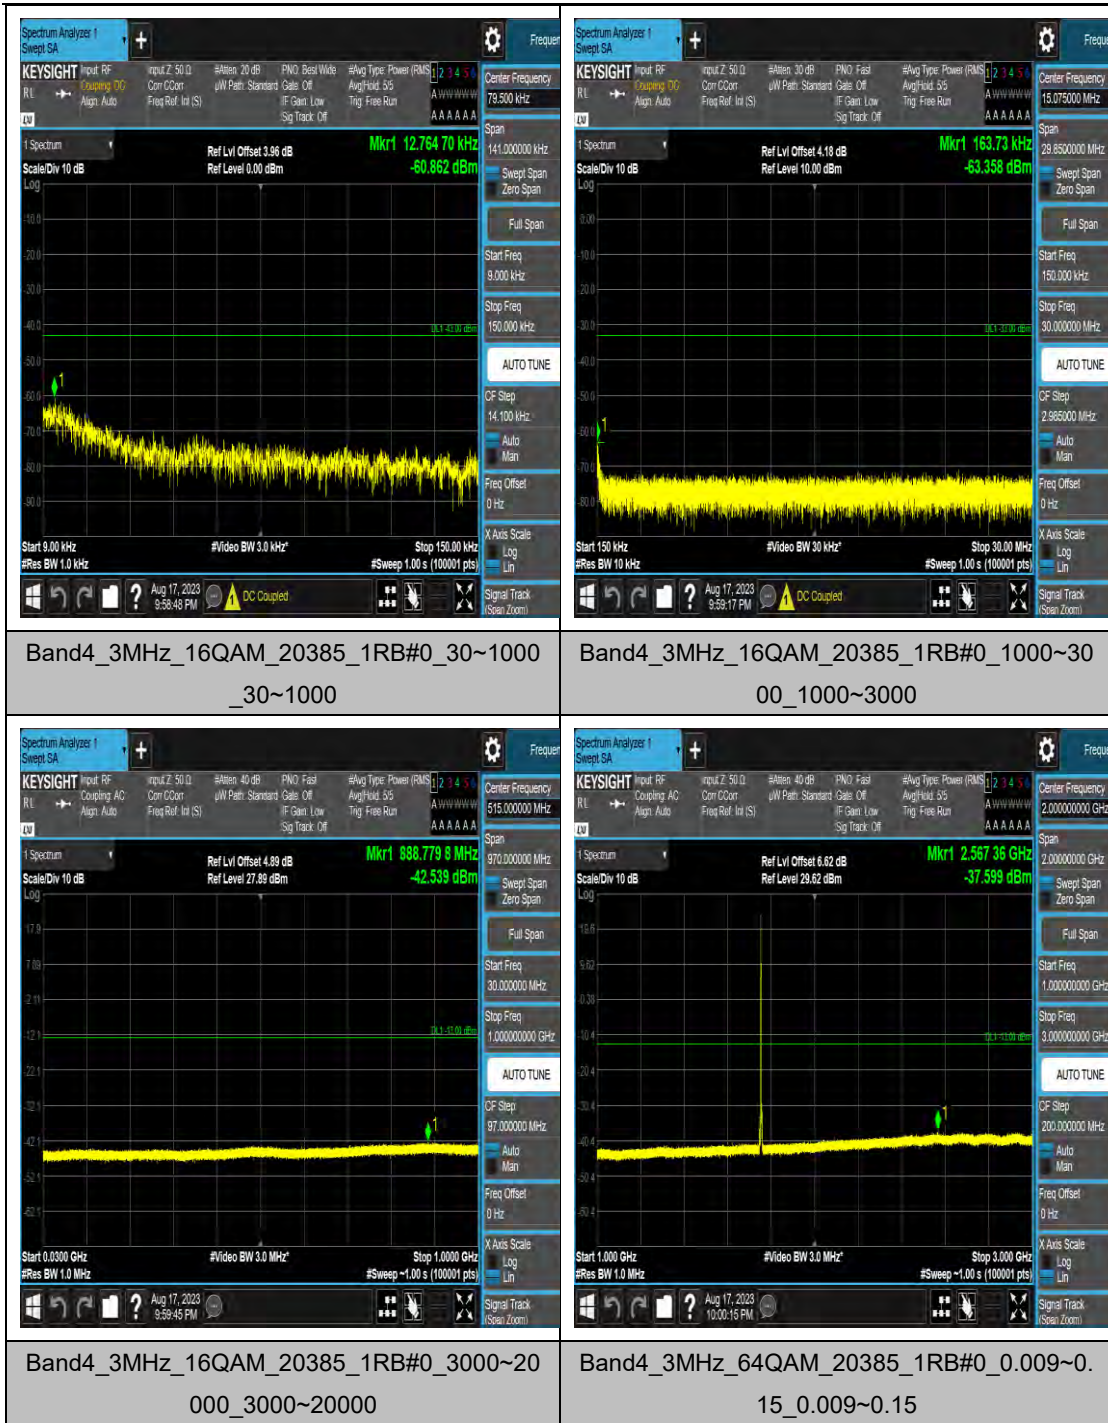

Band4_3MHz_QPSK_20175_1RB#0_30~1000_30~1000

Band4_3MHz_QPSK_20175_1RB#0_1000~3000_0_1000~3000

Band4_3MHz_QPSK_20175_1RB#0_3000~20000_00_3000~20000

Band4_3MHz_16QAM_20175_1RB#0_0.009~0.15_15_0.009~0.15

Band4_5MHz_16QAM_19975_1RB#0_1000~3000_00_1000~3000

Band4_5MHz_16QAM_19975_1RB#0_3000~20000_000_3000~20000

Band4_5MHz_64QAM_19975_1RB#0_0.009~0.15_15_0.009~0.15

Band4_5MHz_64QAM_19975_1RB#0_0.15~0.30_0.15~0.30

Band4_10MHz_16QAM_20175_1RB#0_1000~3000_1000~3000