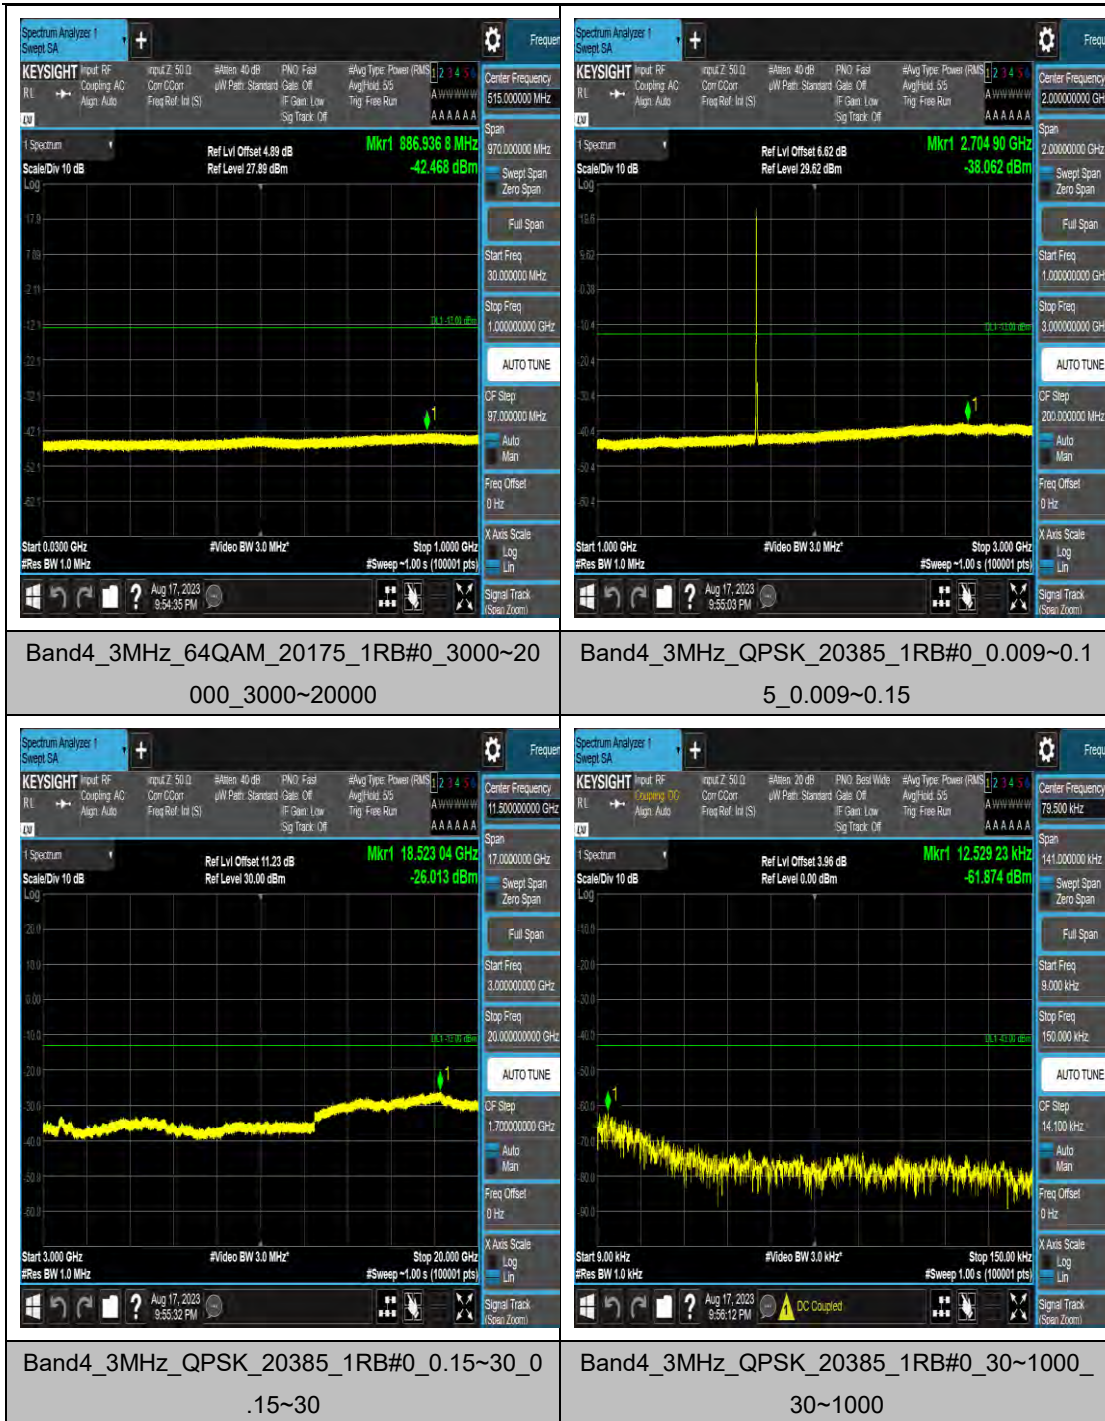

Band4_3MHz_QPSK_20175_1RB#0_30~1000_30~1000

Band4_3MHz_QPSK_20175_1RB#0_1000~3000_0_1000~3000

Band4_3MHz_QPSK_20175_1RB#0_3000~20000_00_3000~20000

Band4_3MHz_16QAM_20175_1RB#0_0.009~0.15_15_0.009~0.15

Band4_5MHz_16QAM_19975_1RB#0_1000~3000_00_1000~3000

Band4_5MHz_16QAM_19975_1RB#0_3000~20000_000_3000~20000

Band4_5MHz_64QAM_19975_1RB#0_0.009~0.15_15_0.009~0.15

Band4_5MHz_64QAM_19975_1RB#0_0.15~0.30_0.15~0.30

Band4_10MHz_16QAM_20175_1RB#0_1000~3000_1000~3000

Band4_10MHz_16QAM_20175_1RB#0_3000~20000_0000_3000~20000

Band4_10MHz_64QAM_20175_1RB#0_0.009~0.15_0.009~0.15

Band4_10MHz_64QAM_20175_1RB#0_0.15~30_0.15~30

Band4_15MHz_64QAM_20025_1RB#0_3000~20000_3000~20000