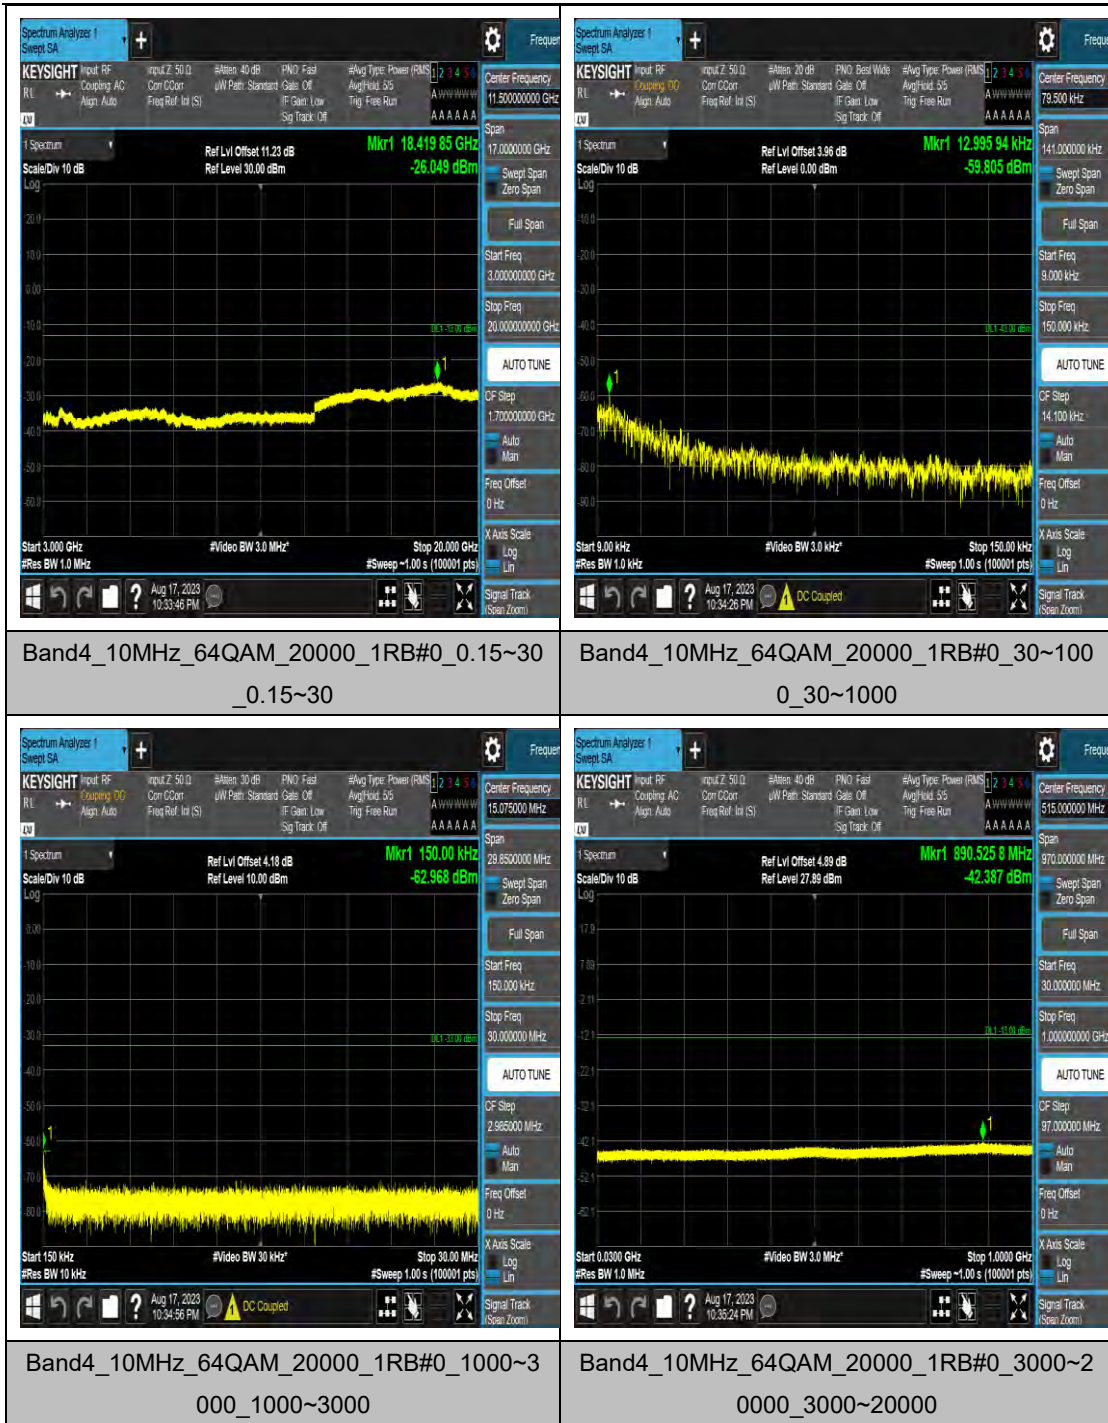

Band4_5MHz_16QAM_19975_1RB#0_3000~20000_000_3000~20000

Band4_5MHz_64QAM_19975_1RB#0_0.009~0.15_15_0.009~0.15

Band4_5MHz_64QAM_19975_1RB#0_0.15~0.30_0.15~0.30

Band4_10MHz_16QAM_20175_1RB#0_1000~3000_1000~3000

Band4_10MHz_16QAM_20175_1RB#0_3000~20000_0000_3000~20000

Band4_10MHz_64QAM_20175_1RB#0_0.009~0.15_0.009~0.15

Band4_10MHz_64QAM_20175_1RB#0_0.15~30_0.15~30

Band4_15MHz_64QAM_20025_1RB#0_3000~20000_3000~20000