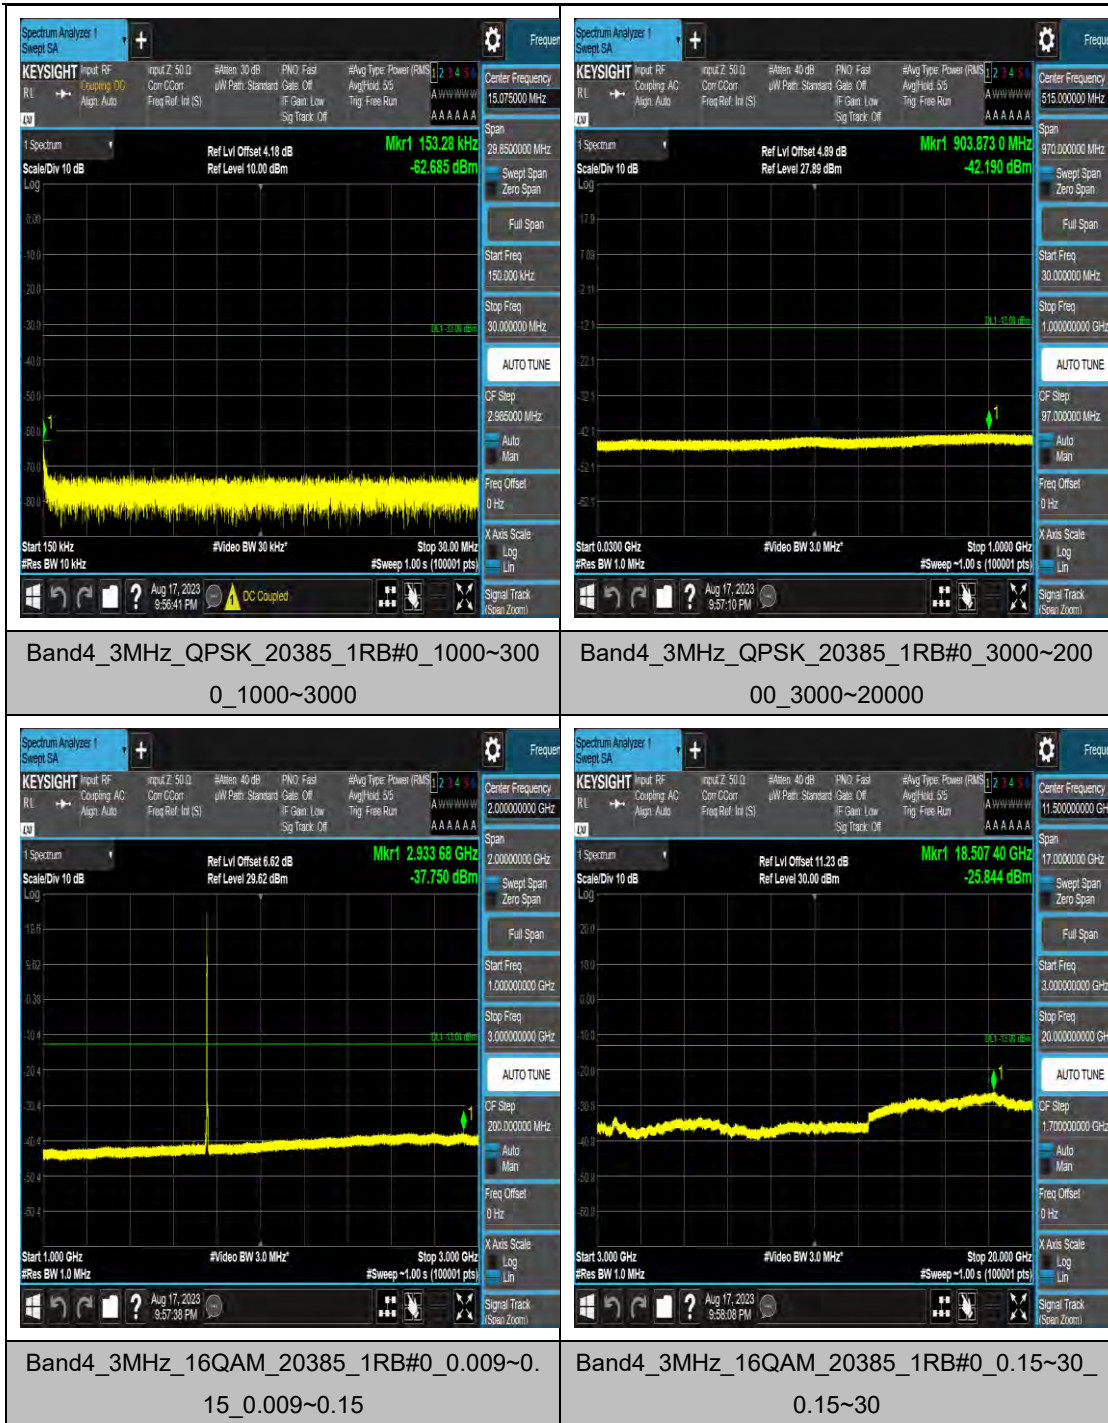

Band4_3MHz_QPSK_20175_1RB#0_30~1000_30~1000

Band4_3MHz_QPSK_20175_1RB#0_1000~3000_0_1000~3000

Band4_3MHz_QPSK_20175_1RB#0_3000~20000_00_3000~20000

Band4_3MHz_16QAM_20175_1RB#0_0.009~0.15_15_0.009~0.15

Band4_5MHz_16QAM_19975_1RB#0_1000~3000_00_1000~3000

Band4_5MHz_16QAM_19975_1RB#0_3000~20000_000_3000~20000

Band4_5MHz_64QAM_19975_1RB#0_0.009~0.15_15_0.009~0.15

Band4_5MHz_64QAM_19975_1RB#0_0.15~0.30_0.15~0.30

Band4_10MHz_16QAM_20175_1RB#0_1000~3000_1000~3000