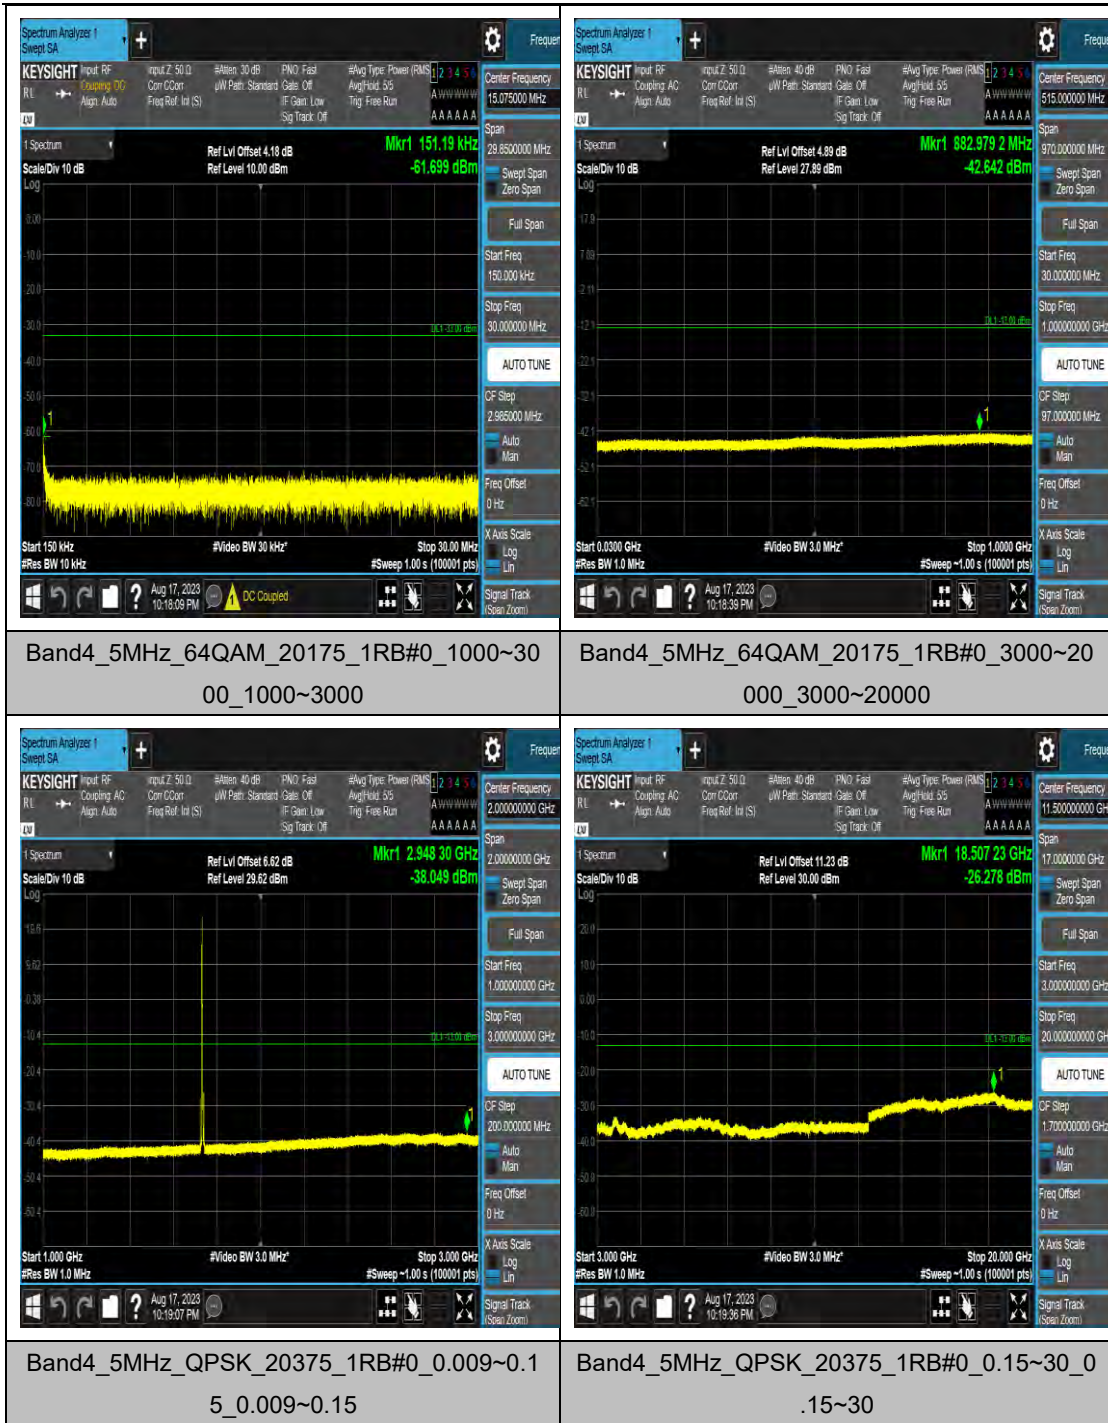

Band4_5MHz_16QAM_19975_1RB#0_3000~20000_000_3000~20000

Band4_5MHz_64QAM_19975_1RB#0_0.009~0.15_15_0.009~0.15

Band4_5MHz_64QAM_19975_1RB#0_0.15~0.30_0.15~0.30

Band4_10MHz_16QAM_20175_1RB#0_1000~3000_1000~3000

Band4_10MHz_16QAM_20175_1RB#0_3000~20000_0000_3000~20000

Band4_10MHz_64QAM_20175_1RB#0_0.009~0.15_0.009~0.15

Band4_10MHz_64QAM_20175_1RB#0_0.15~30_0.15~30

Band4_15MHz_64QAM_20025_1RB#0_3000~20000_3000~20000