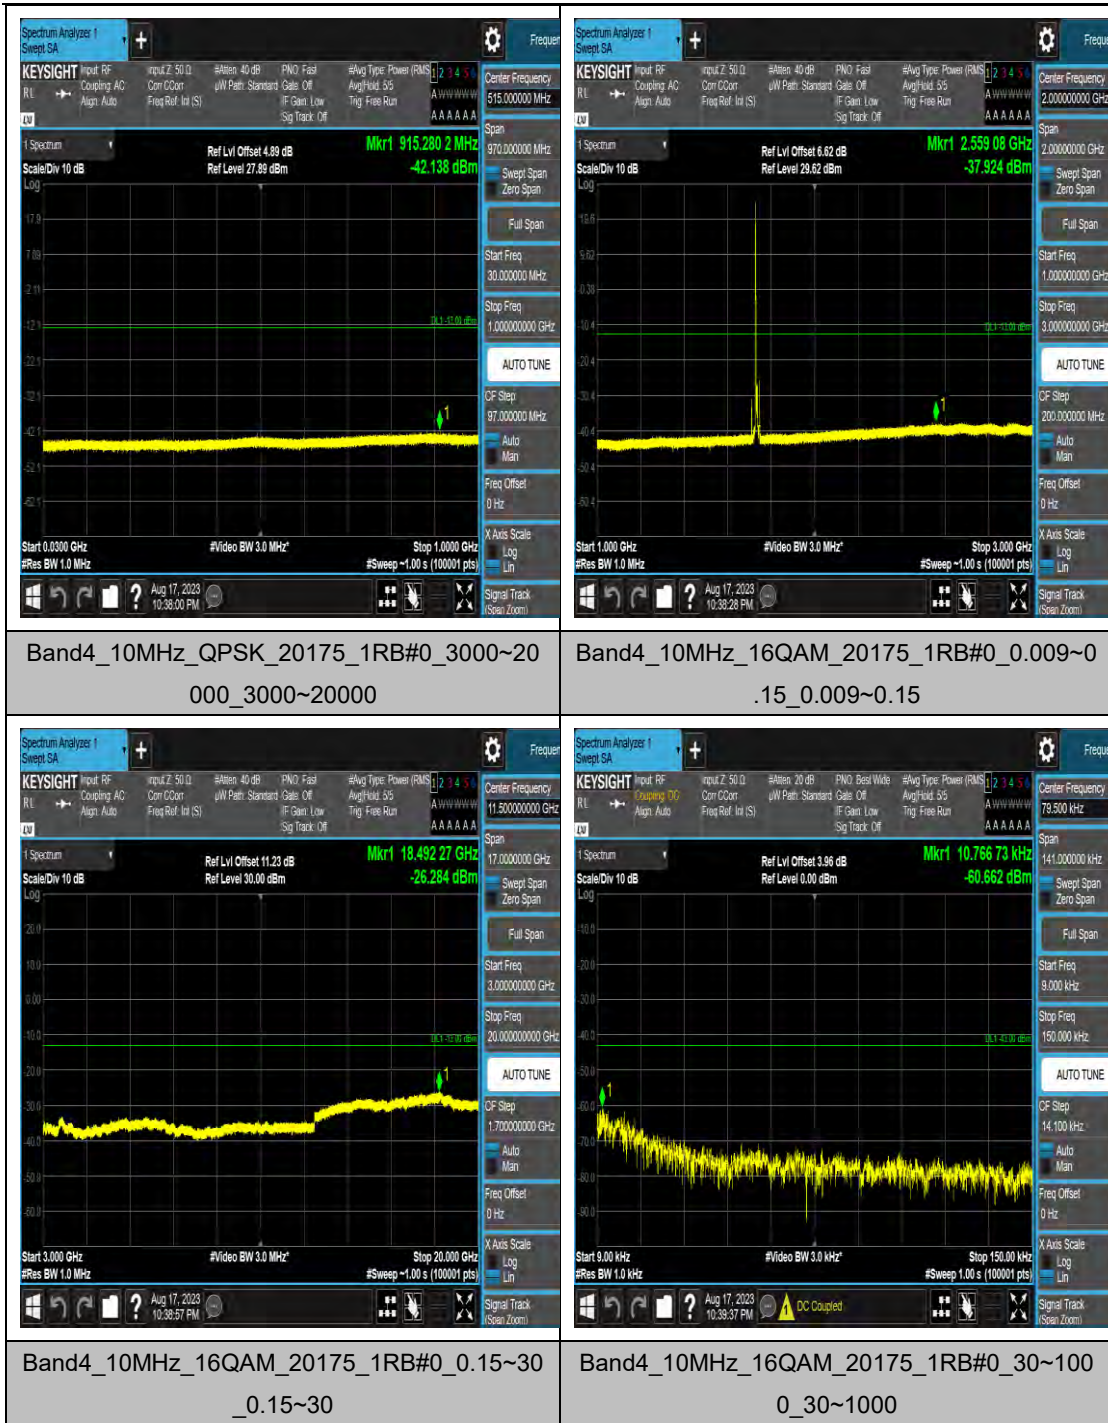

Band4_3MHz_QPSK_20175_1RB#0_30~1000_30~1000

Band4_3MHz_QPSK_20175_1RB#0_1000~3000_0_1000~3000

Band4_3MHz_QPSK_20175_1RB#0_3000~20000_00_3000~20000

Band4_3MHz_16QAM_20175_1RB#0_0.009~0.15_15_0.009~0.15

Band4_5MHz_16QAM_19975_1RB#0_1000~3000_00_1000~3000

Band4_5MHz_16QAM_19975_1RB#0_3000~20000_000_3000~20000

Band4_5MHz_64QAM_19975_1RB#0_0.009~0.15_15_0.009~0.15

Band4_5MHz_64QAM_19975_1RB#0_0.15~0.30_0.15~0.30

Band4_10MHz_16QAM_20175_1RB#0_1000~3000_1000~3000

Band4_10MHz_16QAM_20175_1RB#0_3000~20000_0000_3000~20000

Band4_10MHz_64QAM_20175_1RB#0_0.009~0.15_0.009~0.15

Band4_10MHz_64QAM_20175_1RB#0_0.15~30_0.15~30

Band4_15MHz_64QAM_20025_1RB#0_3000~20000_3000~20000