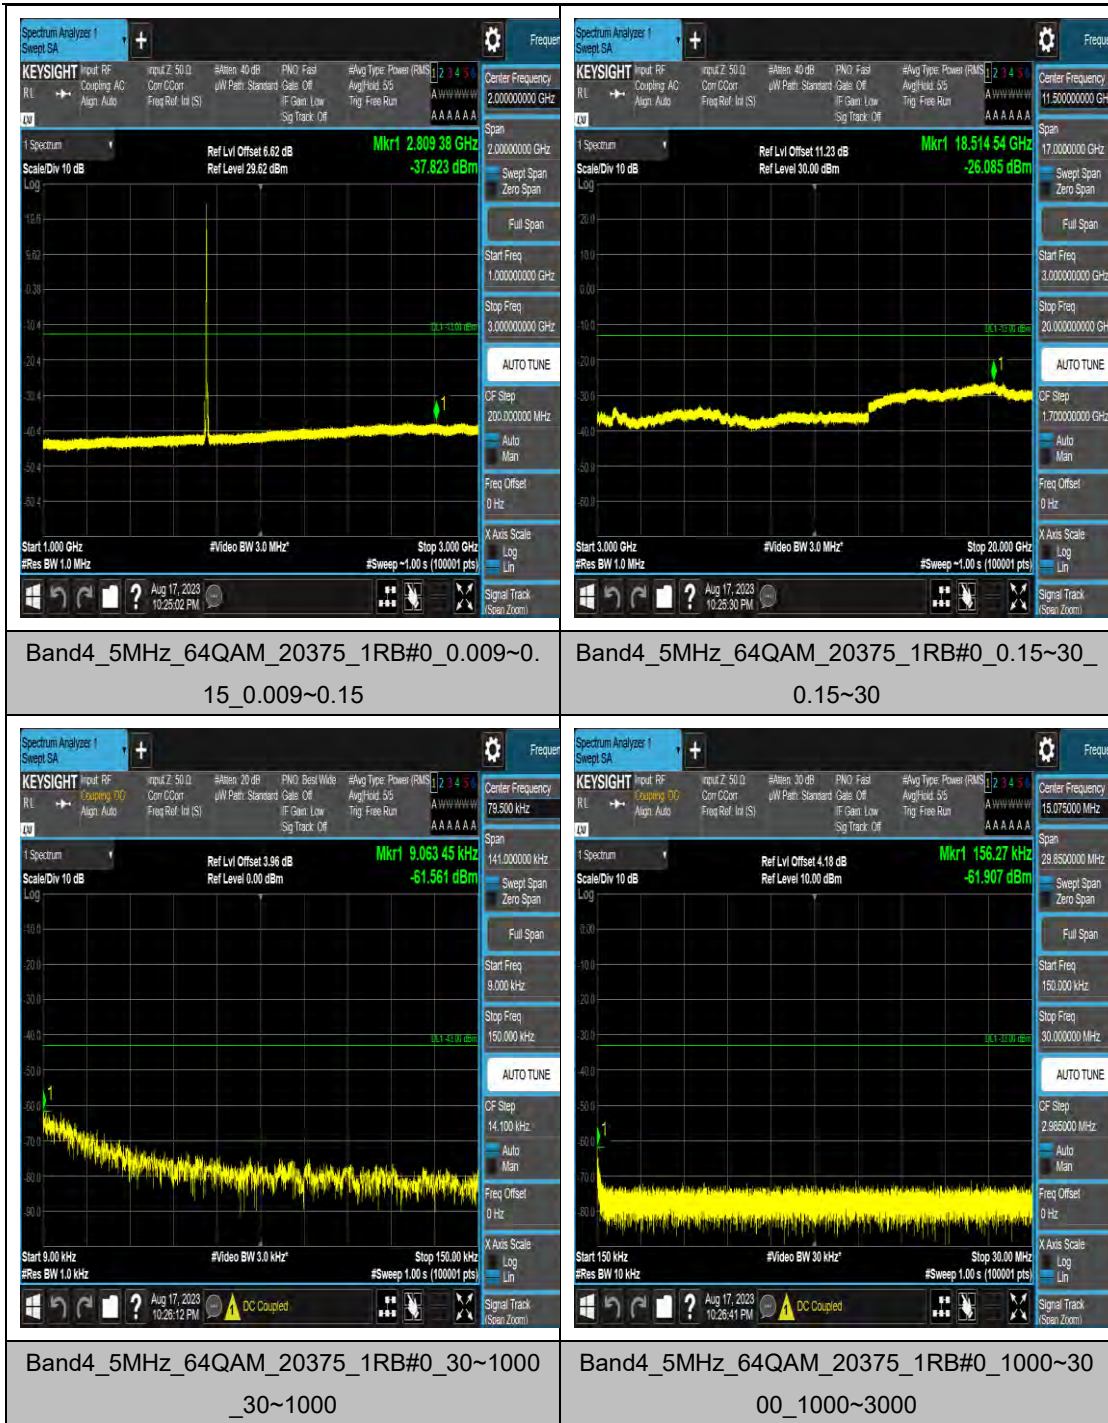

Band4_3MHz_QPSK_20175_1RB#0_30~1000_30~1000

Band4_3MHz_QPSK_20175_1RB#0_1000~3000_0_1000~3000

Band4_3MHz_QPSK_20175_1RB#0_3000~20000_00_3000~20000

Band4_3MHz_16QAM_20175_1RB#0_0.009~0.15_15_0.009~0.15

Band4_5MHz_16QAM_19975_1RB#0_1000~3000_00_1000~3000

Band4_5MHz_16QAM_19975_1RB#0_3000~20000_000_3000~20000

Band4_5MHz_64QAM_19975_1RB#0_0.009~0.15_15_0.009~0.15

Band4_5MHz_64QAM_19975_1RB#0_0.15~0.30_0.15~0.30

Band4_10MHz_16QAM_20175_1RB#0_1000~3000_1000~3000

Band4_10MHz_16QAM_20175_1RB#0_3000~20000_0000_3000~20000

Band4_10MHz_64QAM_20175_1RB#0_0.009~0.15_0.009~0.15

Band4_10MHz_64QAM_20175_1RB#0_0.15~30_0.15~30

Band4_15MHz_64QAM_20025_1RB#0_3000~20000_3000~20000