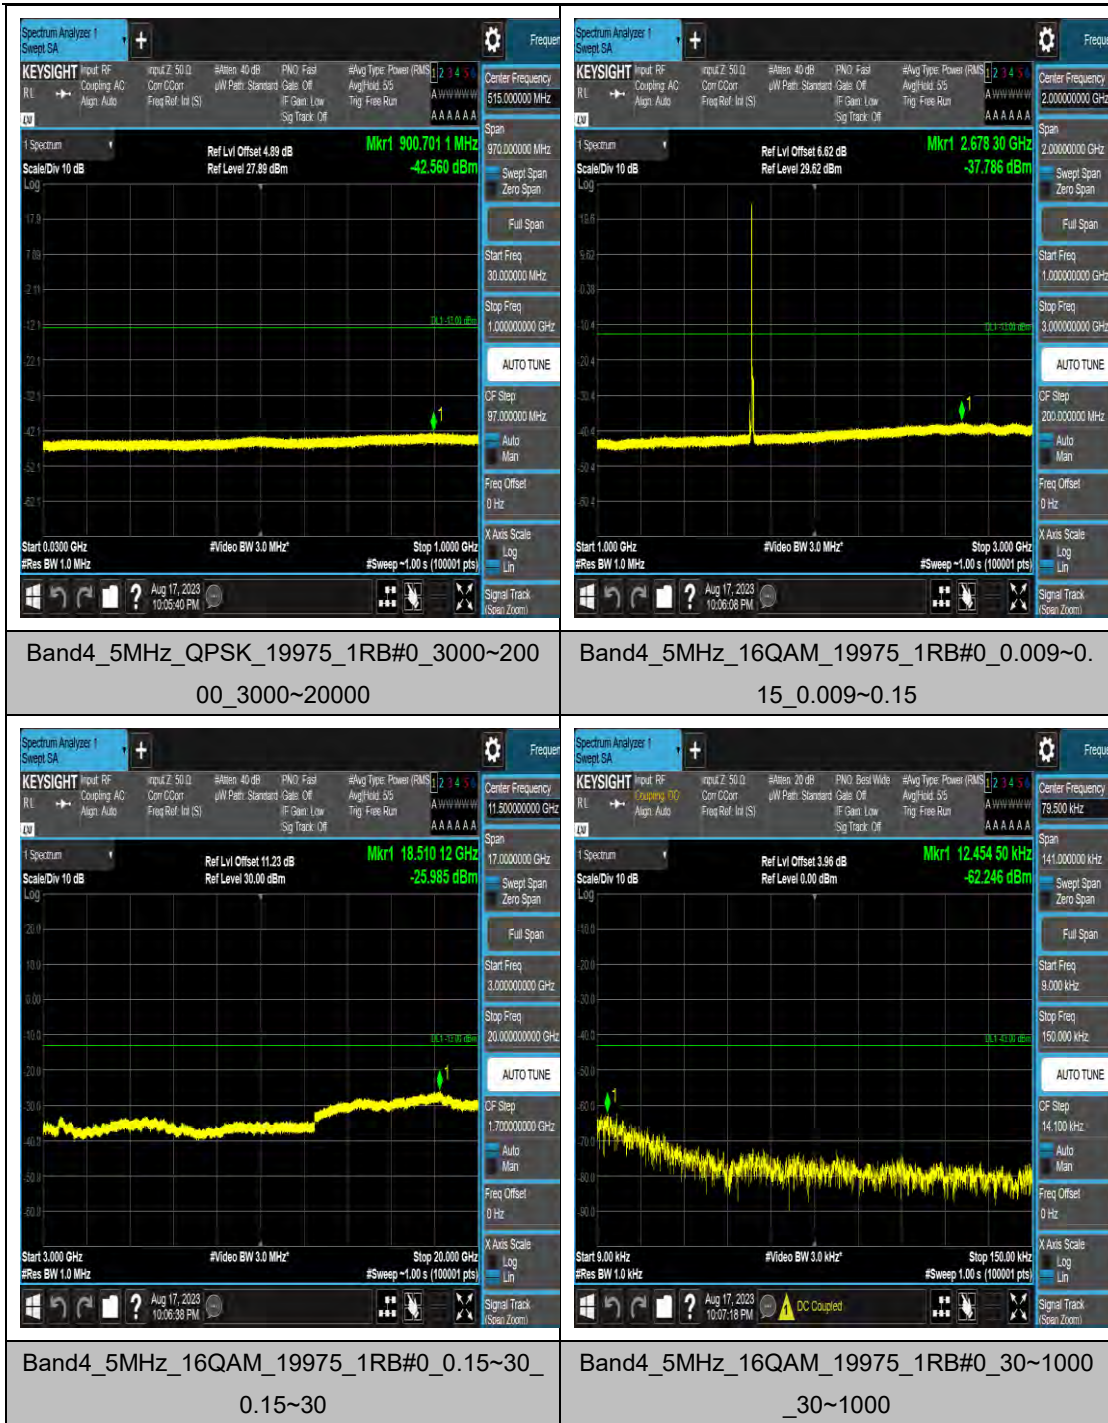

Band4_3MHz_QPSK_20175_1RB#0_30~1000_30~1000

Band4_3MHz_QPSK_20175_1RB#0_1000~3000_0_1000~3000

Band4_3MHz_QPSK_20175_1RB#0_3000~20000_00_3000~20000

Band4_3MHz_16QAM_20175_1RB#0_0.009~0.15_15_0.009~0.15

Band4_5MHz_16QAM_19975_1RB#0_1000~3000_00_1000~3000

Band4_5MHz_16QAM_19975_1RB#0_3000~20000_000_3000~20000

Band4_5MHz_64QAM_19975_1RB#0_0.009~0.15_15_0.009~0.15

Band4_5MHz_64QAM_19975_1RB#0_0.15~0.30_0.15~0.30

Band4_10MHz_16QAM_20175_1RB#0_1000~3000_1000~3000

Band4_10MHz_16QAM_20175_1RB#0_3000~20000_0000_3000~20000

Band4_10MHz_64QAM_20175_1RB#0_0.009~0.15_0.009~0.15

Band4_10MHz_64QAM_20175_1RB#0_0.15~30_0.15~30

Band4_15MHz_64QAM_20025_1RB#0_3000~20000_3000~20000