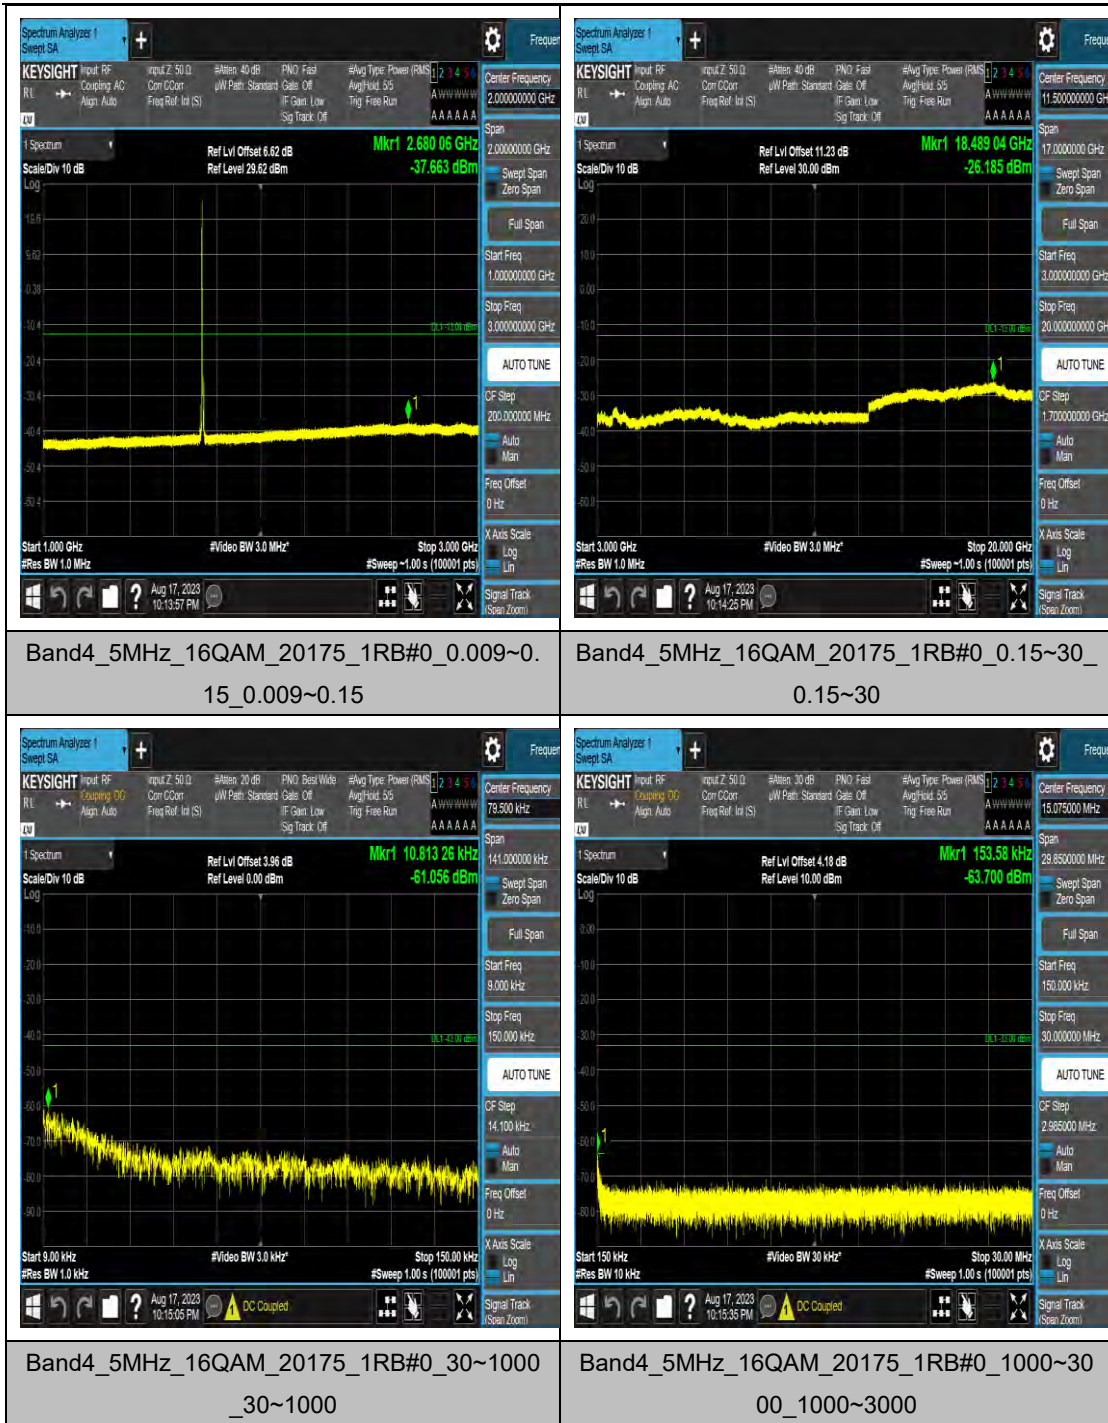

Band4_3MHz_QPSK_20175_1RB#0_30~1000_30~1000

Band4_3MHz_QPSK_20175_1RB#0_1000~3000_0_1000~3000

Band4_3MHz_QPSK_20175_1RB#0_3000~20000_00_3000~20000

Band4_3MHz_16QAM_20175_1RB#0_0.009~0.15_15_0.009~0.15

Band4_5MHz_16QAM_19975_1RB#0_1000~3000_00_1000~3000

Band4_5MHz_16QAM_19975_1RB#0_3000~20000_000_3000~20000

Band4_5MHz_64QAM_19975_1RB#0_0.009~0.15_15_0.009~0.15

Band4_5MHz_64QAM_19975_1RB#0_0.15~0.30_0.15~0.30

Band4_10MHz_16QAM_20175_1RB#0_1000~3000_1000~3000

Band4_10MHz_16QAM_20175_1RB#0_3000~20000_0000_3000~20000

Band4_10MHz_64QAM_20175_1RB#0_0.009~0.15_0.009~0.15

Band4_10MHz_64QAM_20175_1RB#0_0.15~30_0.15~30

Band4_15MHz_64QAM_20025_1RB#0_3000~20000_3000~20000