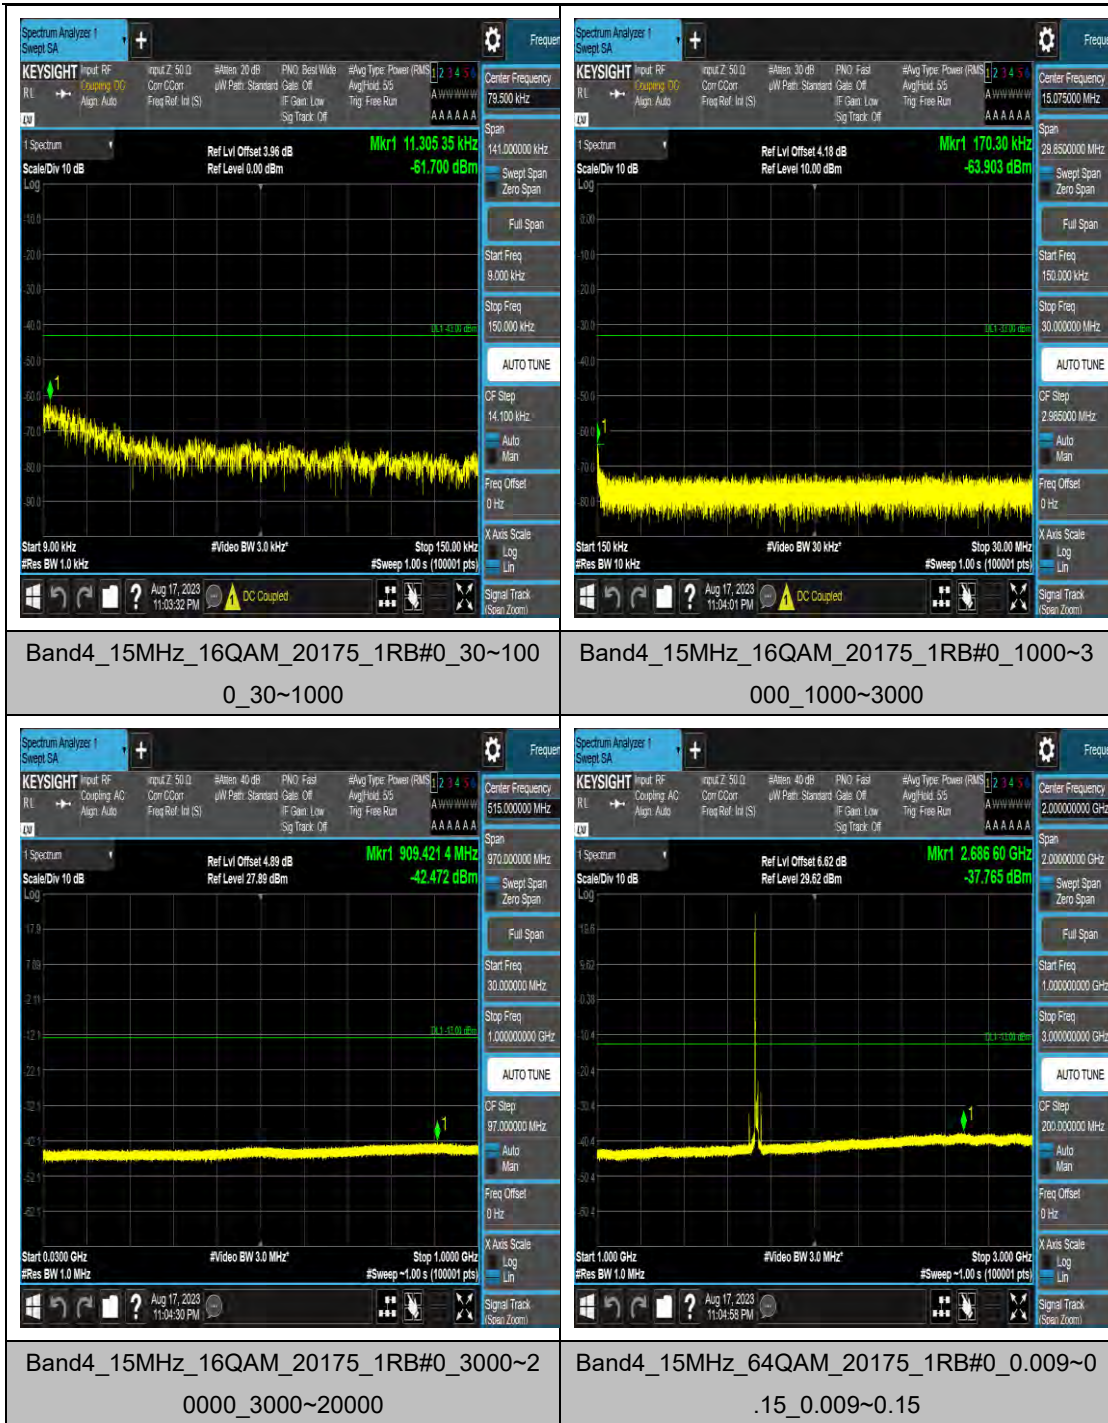

Band4_10MHz_16QAM_20175_1RB#0_3000~20000_0000_3000~20000

Band4_10MHz_64QAM_20175_1RB#0_0.009~0.15_0.009~0.15

Band4_10MHz_64QAM_20175_1RB#0_0.15~30_0.15~30

Band4_15MHz_64QAM_20025_1RB#0_3000~20000_3000~20000

Band4_15MHz_QPSK_20175_1RB#0_0.009~0.15_0.009~0.15

Band4_15MHz_QPSK_20175_1RB#0_0.15~30_0.15~30

Band4_15MHz_QPSK_20175_1RB#0_30~1000_30~1000

Band4_15MHz_16QAM_20325_1RB#0_1000~3000_1000~3000

Band4_15MHz_16QAM_20325_1RB#0_3000~20000_0000_3000~20000