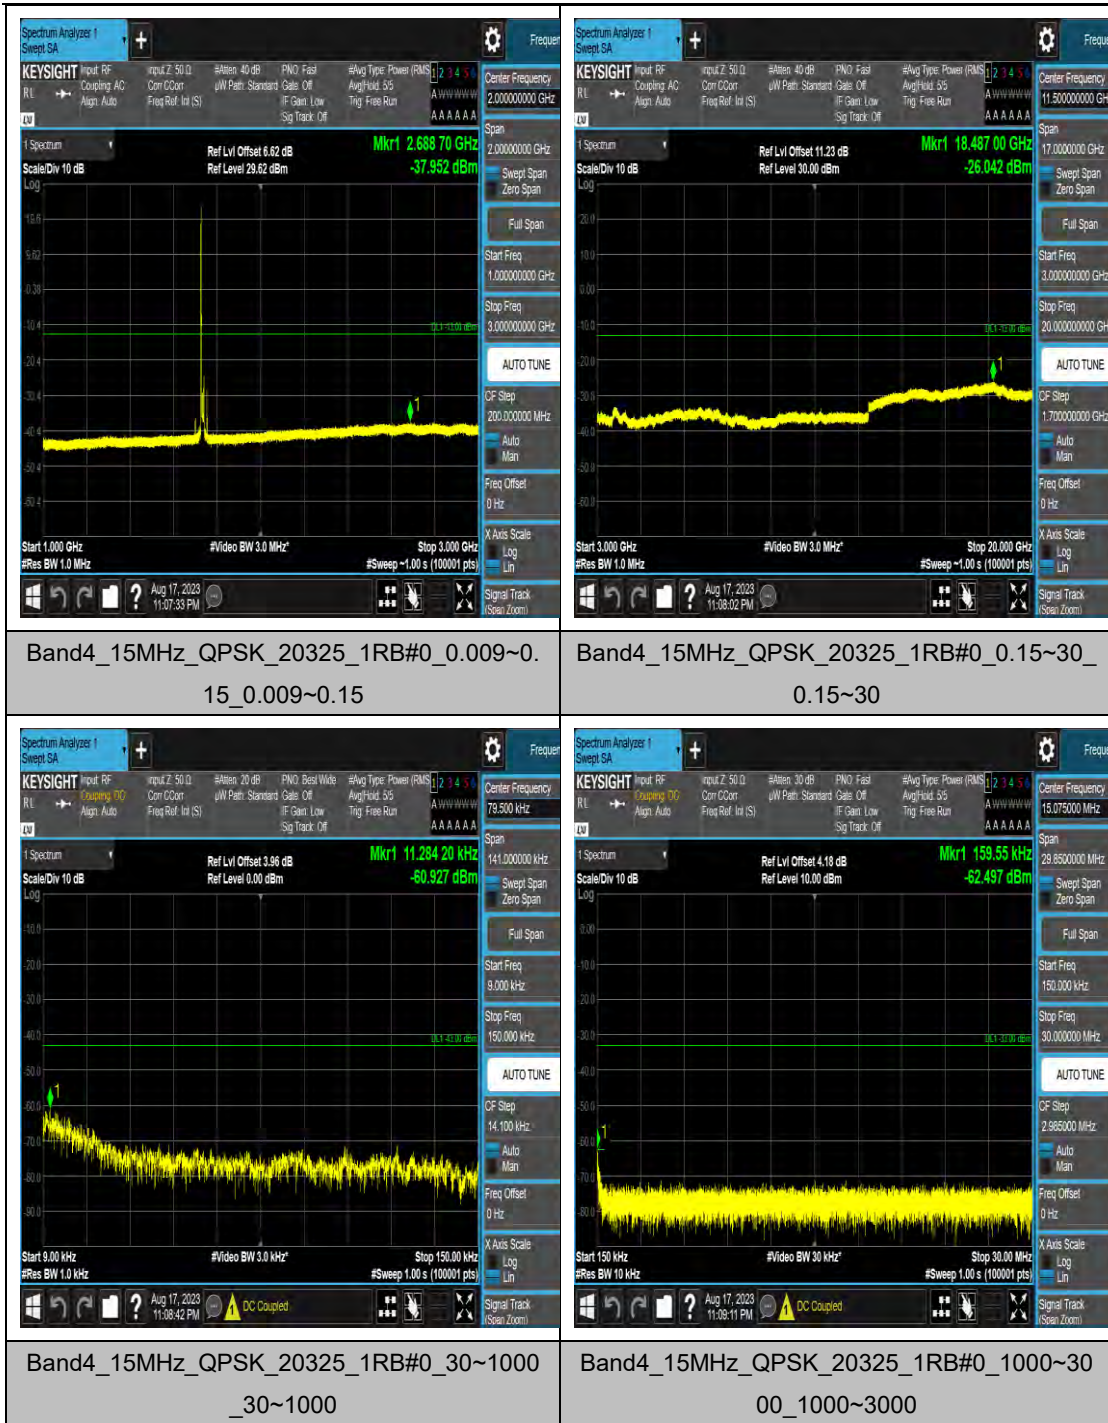

Band4_15MHz_QPSK_20175_1RB#0_0.009~0.15_0.009~0.15

Band4_15MHz_QPSK_20175_1RB#0_0.15~30_0.15~30

Band4_15MHz_QPSK_20175_1RB#0_30~1000_30~1000

Band4_15MHz_16QAM_20325_1RB#0_1000~3000_1000~3000

Band4_15MHz_16QAM_20325_1RB#0_3000~20000_0000_3000~20000