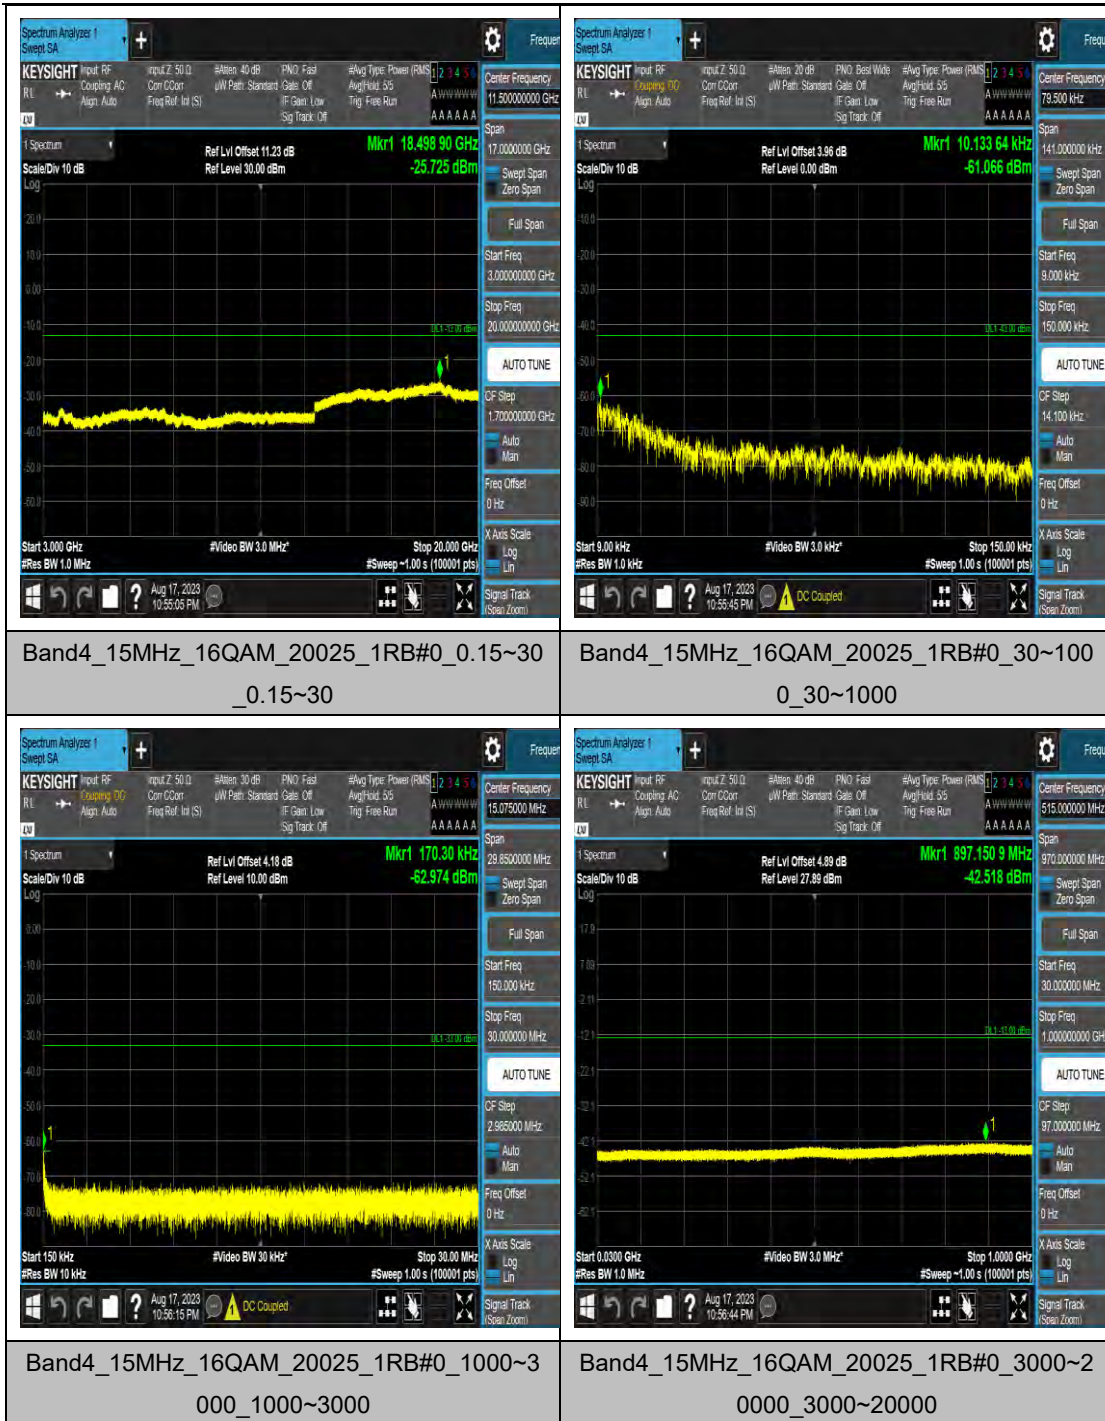

Band4_5MHz_16QAM_19975_1RB#0_3000~20000_000_3000~20000

Band4_5MHz_64QAM_19975_1RB#0_0.009~0.15_15_0.009~0.15

Band4_5MHz_64QAM_19975_1RB#0_0.15~0.30_0.15~0.30

Band4_10MHz_16QAM_20175_1RB#0_1000~3000_1000~3000

Band4_10MHz_16QAM_20175_1RB#0_3000~20000_0000_3000~20000

Band4_10MHz_64QAM_20175_1RB#0_0.009~0.15_0.009~0.15

Band4_10MHz_64QAM_20175_1RB#0_0.15~30_0.15~30

Band4_15MHz_64QAM_20025_1RB#0_3000~20000_3000~20000

Band4_15MHz_QPSK_20175_1RB#0_0.009~0.15_0.009~0.15

Band4_15MHz_QPSK_20175_1RB#0_0.15~30_0.15~30

Band4_15MHz_QPSK_20175_1RB#0_30~1000_30~1000

Band4_15MHz_16QAM_20325_1RB#0_1000~3000_1000~3000

Band4_15MHz_16QAM_20325_1RB#0_3000~20000_0000_3000~20000