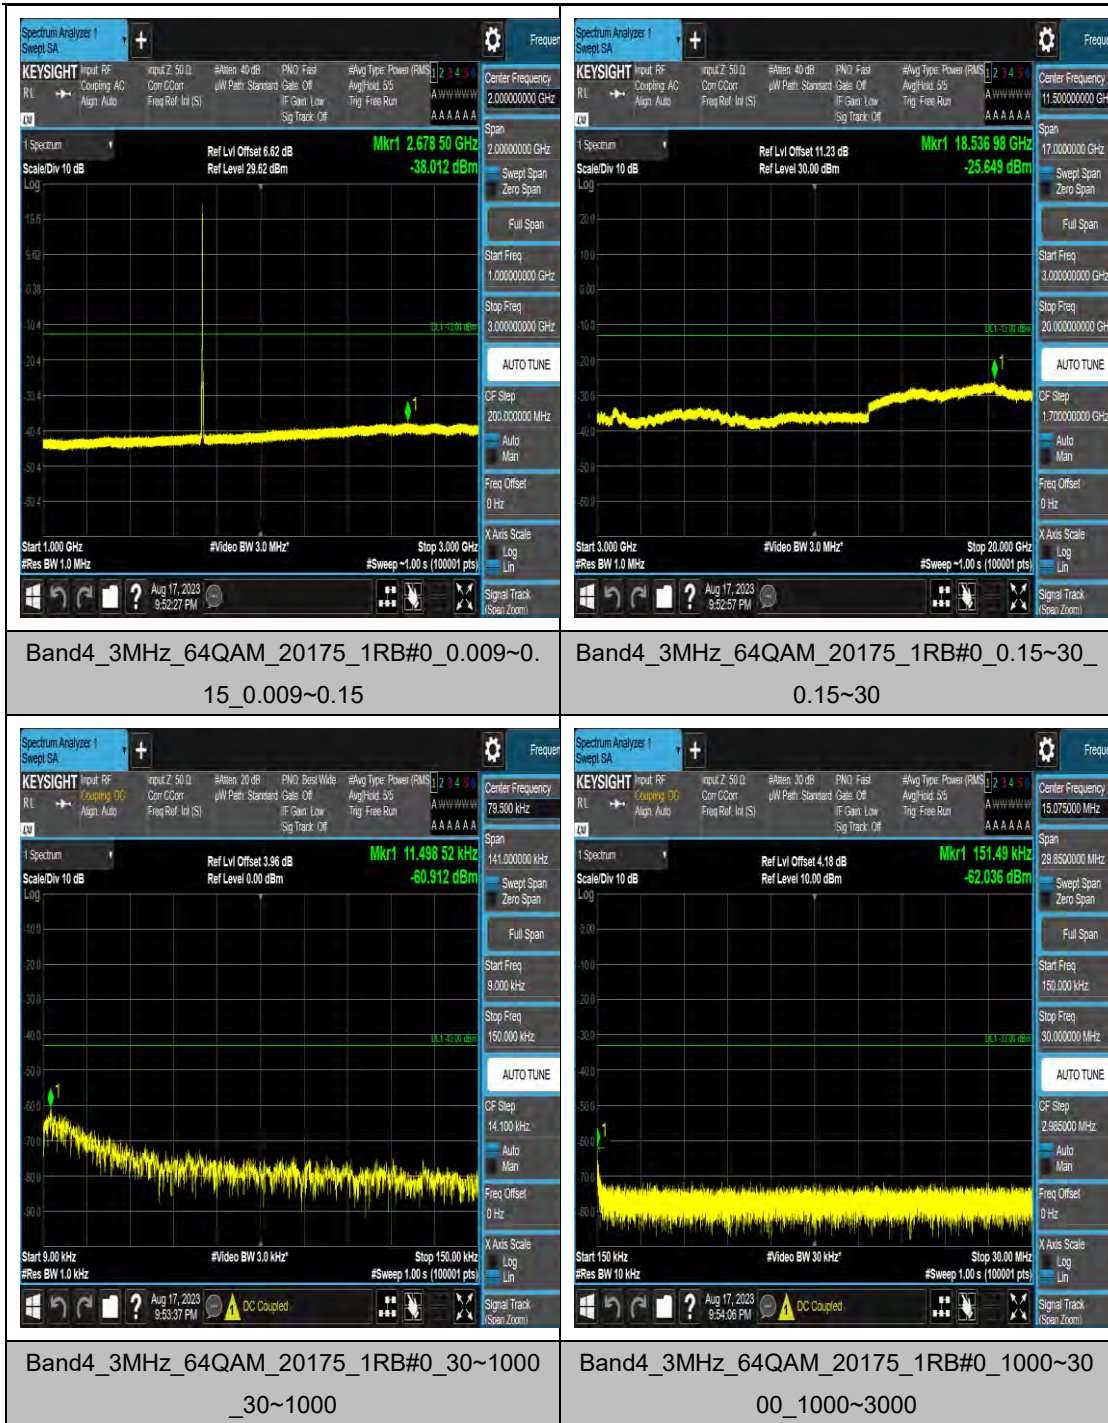

Band4_3MHz_QPSK_20175_1RB#0_30~1000_30~1000

Band4_3MHz_QPSK_20175_1RB#0_1000~3000_0_1000~3000

Band4_3MHz_QPSK_20175_1RB#0_3000~20000_00_3000~20000

Band4_3MHz_16QAM_20175_1RB#0_0.009~0.15_15_0.009~0.15

Band4_5MHz_16QAM_19975_1RB#0_1000~3000_00_1000~3000

Band4_5MHz_16QAM_19975_1RB#0_3000~20000_000_3000~20000

Band4_5MHz_64QAM_19975_1RB#0_0.009~0.15_15_0.009~0.15

Band4_5MHz_64QAM_19975_1RB#0_0.15~0.30_0.15~0.30

Band4_10MHz_16QAM_20175_1RB#0_1000~3000_1000~3000