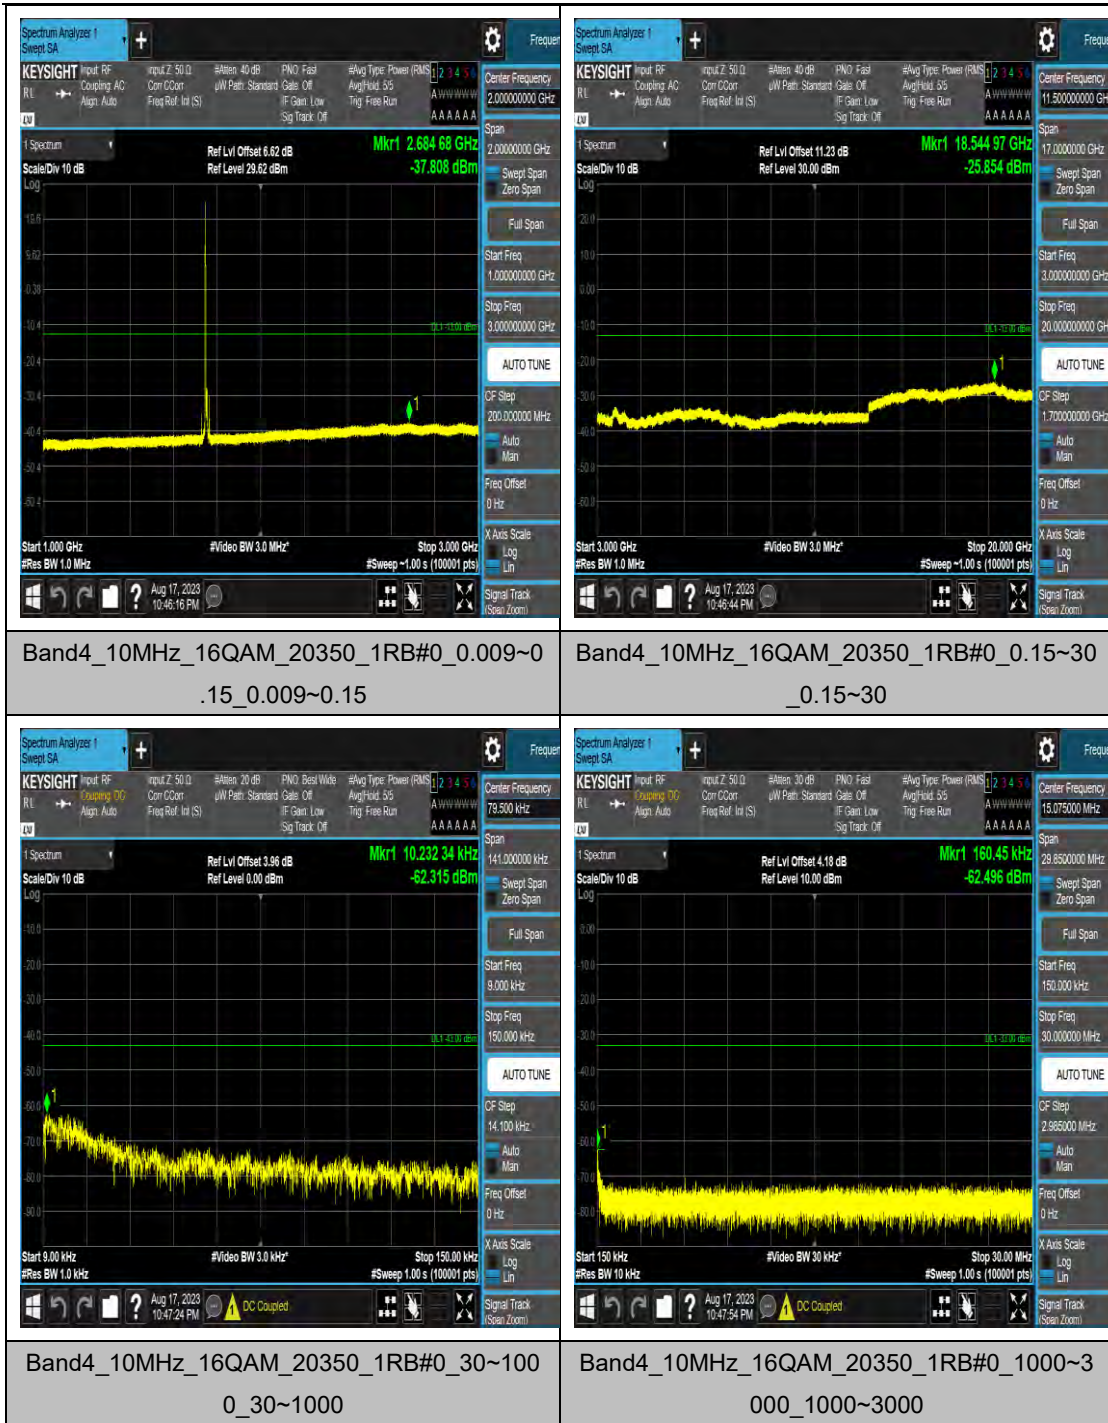

Band4_3MHz_QPSK_20175_1RB#0_30~1000_30~1000

Band4_3MHz_QPSK_20175_1RB#0_1000~3000_0_1000~3000

Band4_3MHz_QPSK_20175_1RB#0_3000~20000_00_3000~20000

Band4_3MHz_16QAM_20175_1RB#0_0.009~0.15_15_0.009~0.15

Band4_5MHz_16QAM_19975_1RB#0_1000~3000_00_1000~3000

Band4_5MHz_16QAM_19975_1RB#0_3000~20000_000_3000~20000

Band4_5MHz_64QAM_19975_1RB#0_0.009~0.15_15_0.009~0.15

Band4_5MHz_64QAM_19975_1RB#0_0.15~0.30_0.15~0.30

Band4_10MHz_16QAM_20175_1RB#0_1000~3000_1000~3000

Band4_10MHz_16QAM_20175_1RB#0_3000~20000_0000_3000~20000

Band4_10MHz_64QAM_20175_1RB#0_0.009~0.15_0.009~0.15

Band4_10MHz_64QAM_20175_1RB#0_0.15~30_0.15~30

Band4_15MHz_64QAM_20025_1RB#0_3000~20000_3000~20000