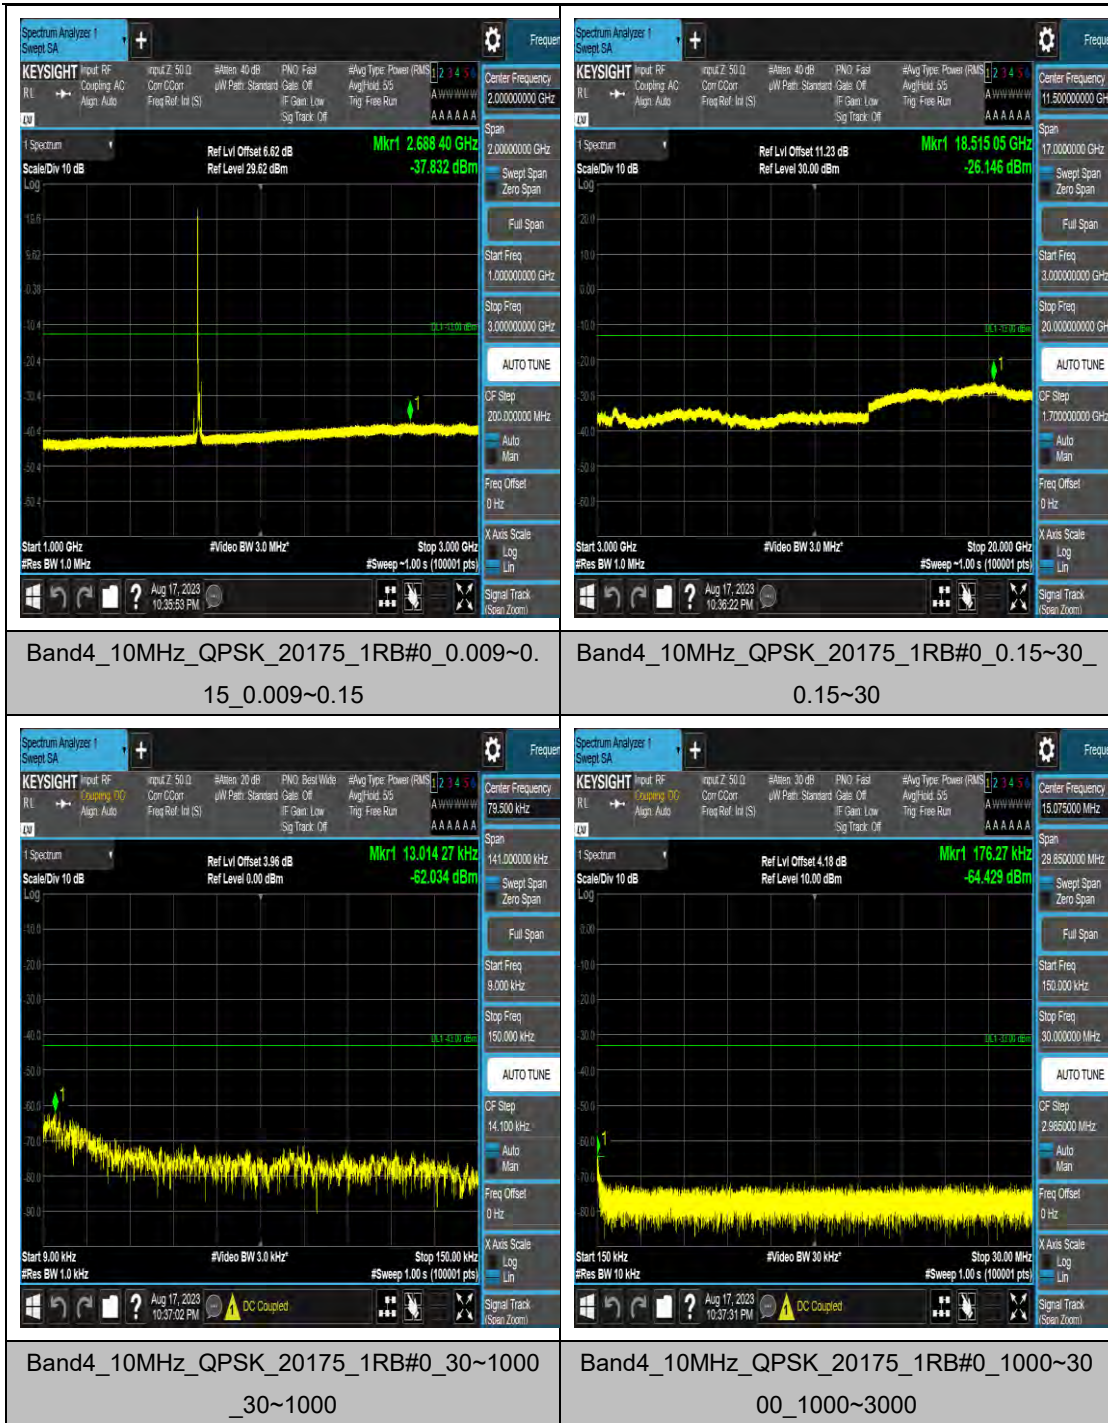

Band4_5MHz_16QAM_19975_1RB#0_3000~20000_000_3000~20000

Band4_5MHz_64QAM_19975_1RB#0_0.009~0.15_15_0.009~0.15

Band4_5MHz_64QAM_19975_1RB#0_0.15~0.30_0.15~0.30

Band4_10MHz_16QAM_20175_1RB#0_1000~3000_1000~3000

Band4_10MHz_16QAM_20175_1RB#0_3000~20000_0000_3000~20000

Band4_10MHz_64QAM_20175_1RB#0_0.009~0.15_0.009~0.15

Band4_10MHz_64QAM_20175_1RB#0_0.15~30_0.15~30

Band4_15MHz_64QAM_20025_1RB#0_3000~20000_3000~20000