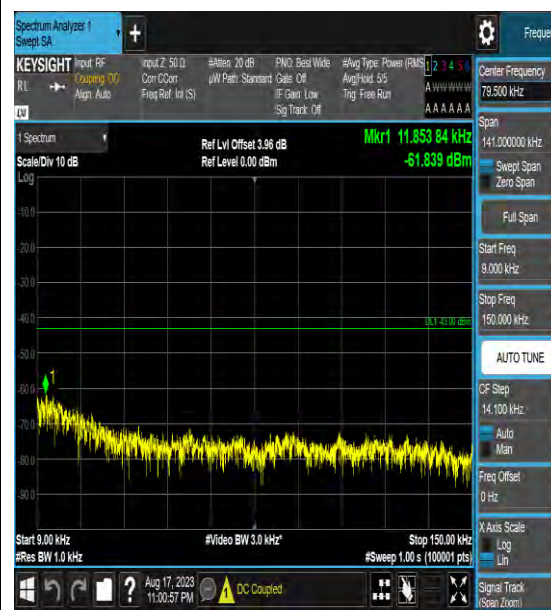

Band4_15MHz_QPSK_20175_1RB#0_0.009~0.15_0.009~0.15

Band4_15MHz_QPSK_20175_1RB#0_30~1000_30~1000