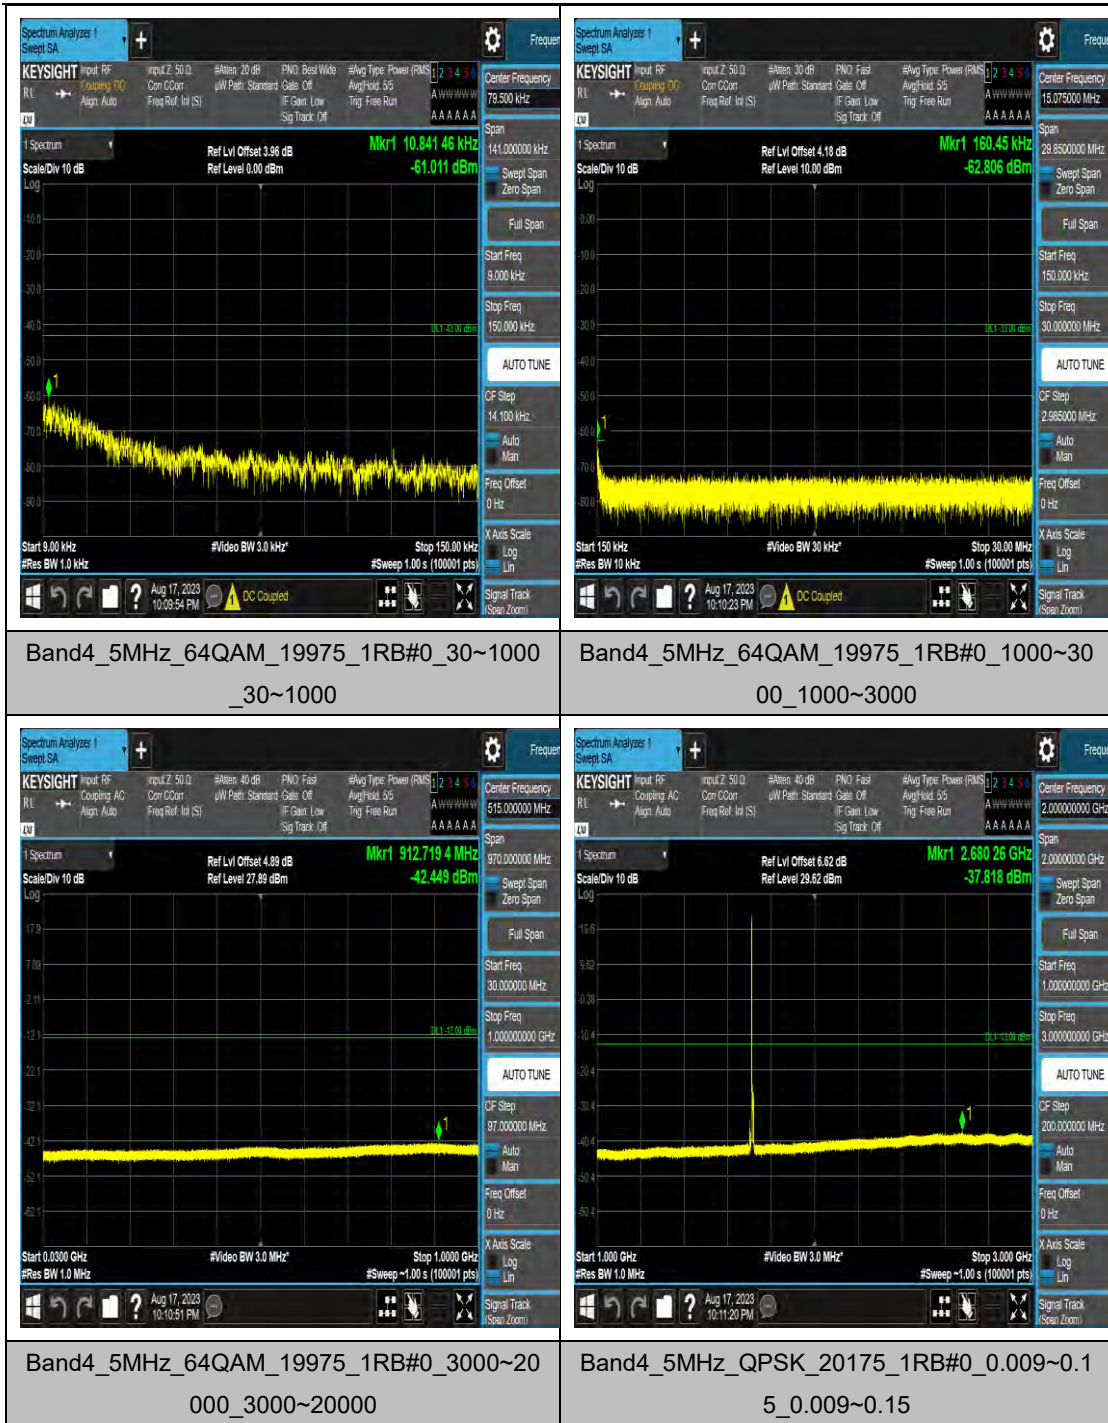

Band4_3MHz_QPSK_20175_1RB#0_30~1000_30~1000

Band4_3MHz_QPSK_20175_1RB#0_1000~3000_0_1000~3000

Band4_3MHz_QPSK_20175_1RB#0_3000~20000_00_3000~20000

Band4_3MHz_16QAM_20175_1RB#0_0.009~0.15_15_0.009~0.15

Band4_5MHz_16QAM_19975_1RB#0_1000~3000_00_1000~3000

Band4_5MHz_16QAM_19975_1RB#0_3000~20000_000_3000~20000

Band4_5MHz_64QAM_19975_1RB#0_0.009~0.15_15_0.009~0.15

Band4_5MHz_64QAM_19975_1RB#0_0.15~0.30_0.15~0.30

Band4_10MHz_16QAM_20175_1RB#0_1000~3000_1000~3000