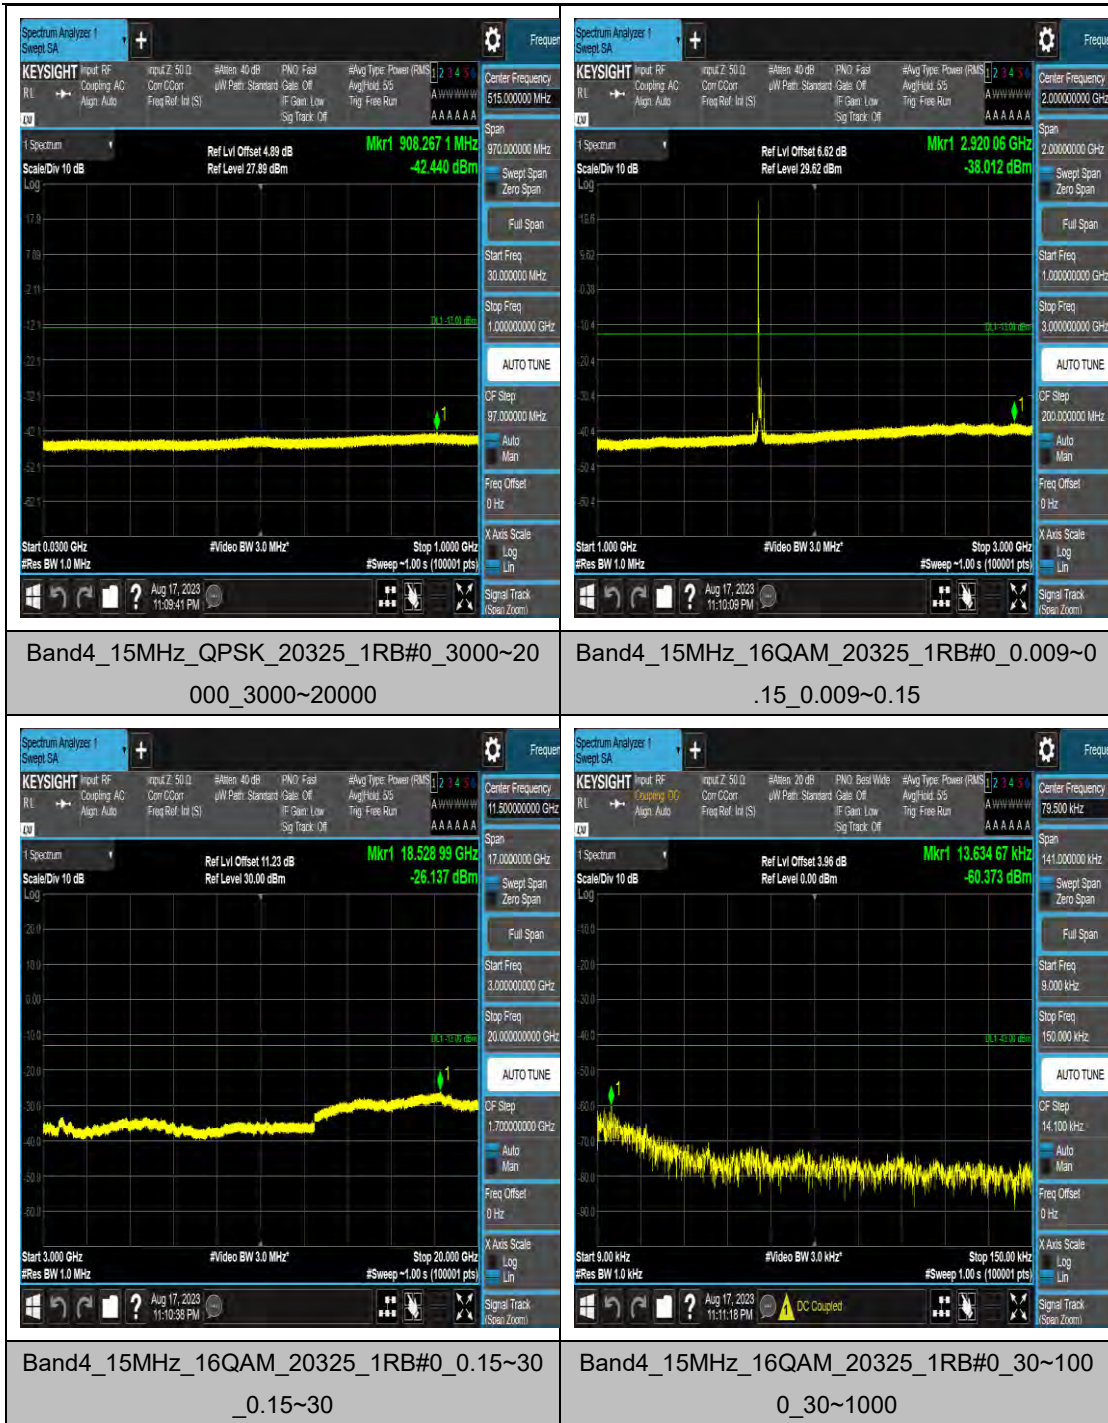

Band4_10MHz_16QAM_20175_1RB#0_3000~20000_0000_3000~20000

Band4_10MHz_64QAM_20175_1RB#0_0.009~0.15_0.009~0.15

Band4_10MHz_64QAM_20175_1RB#0_0.15~30_0.15~30

Band4_15MHz_64QAM_20025_1RB#0_3000~20000_3000~20000

Band4_15MHz_QPSK_20175_1RB#0_0.009~0.15_0.009~0.15

Band4_15MHz_QPSK_20175_1RB#0_0.15~30_0.15~30

Band4_15MHz_QPSK_20175_1RB#0_30~1000_30~1000

Band4_15MHz_16QAM_20325_1RB#0_1000~3000_1000~3000

Band4_15MHz_16QAM_20325_1RB#0_3000~20000_0000_3000~20000