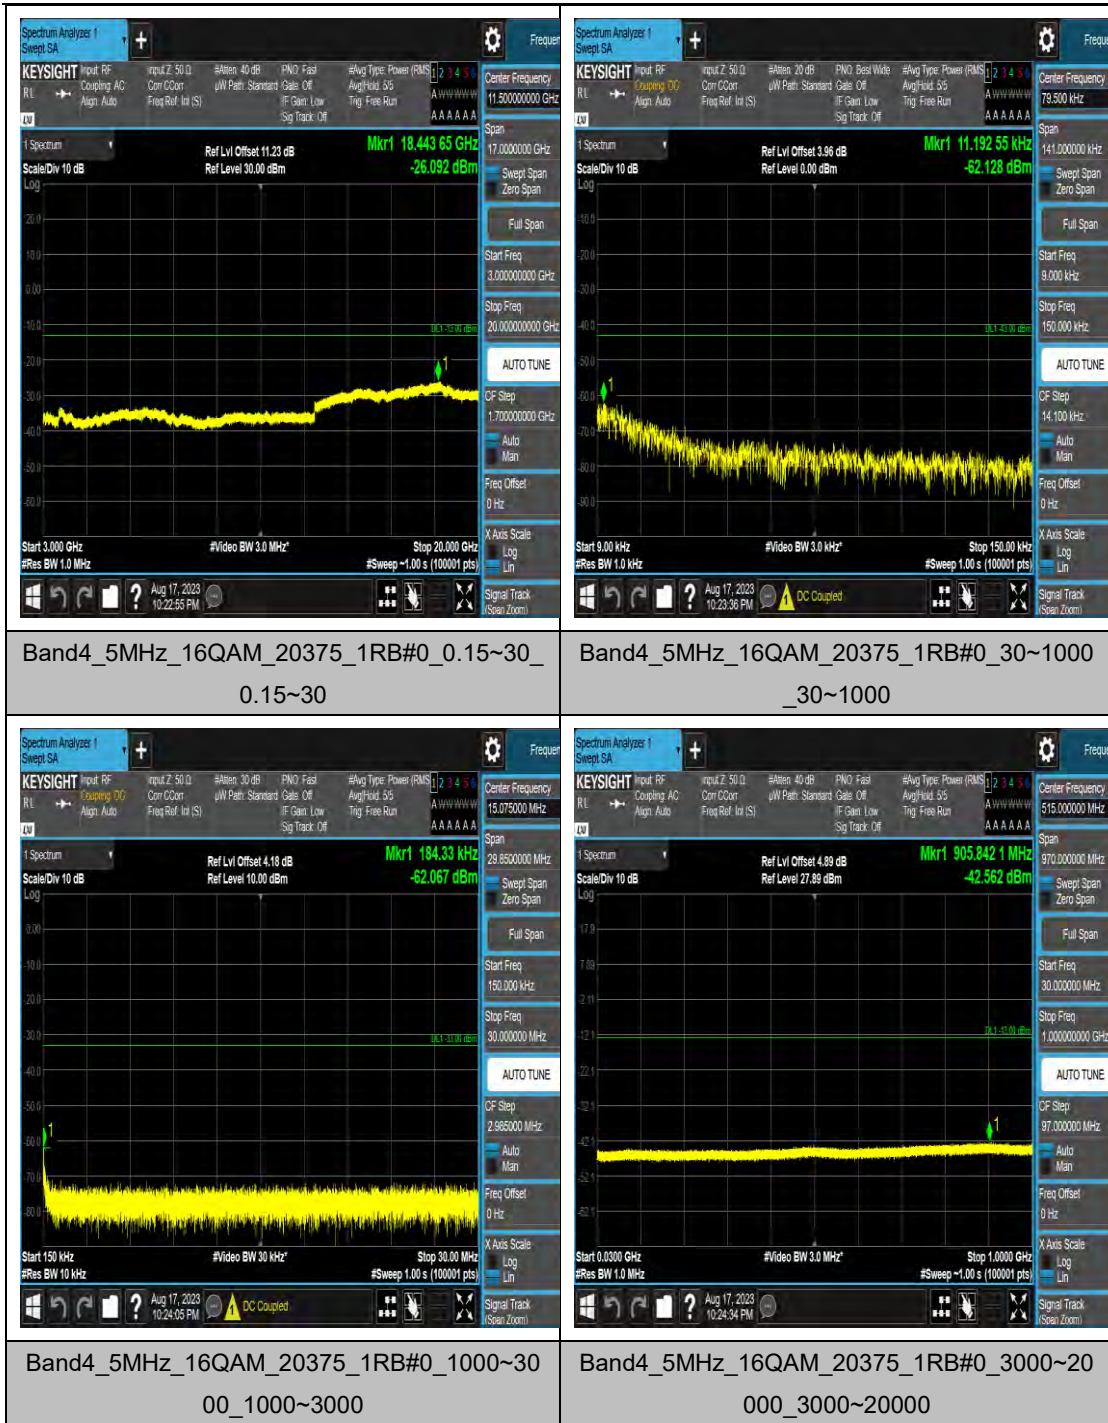

Band4_5MHz_16QAM_19975_1RB#0_3000~20000_000_3000~20000

Band4_5MHz_64QAM_19975_1RB#0_0.009~0.15_15_0.009~0.15

Band4_5MHz_64QAM_19975_1RB#0_0.15~0.30_0.15~0.30

Band4_10MHz_16QAM_20175_1RB#0_1000~3000_1000~3000

Band4_10MHz_16QAM_20175_1RB#0_3000~20000_0000_3000~20000

Band4_10MHz_64QAM_20175_1RB#0_0.009~0.15_0.009~0.15

Band4_10MHz_64QAM_20175_1RB#0_0.15~30_0.15~30

Band4_15MHz_64QAM_20025_1RB#0_3000~20000_3000~20000