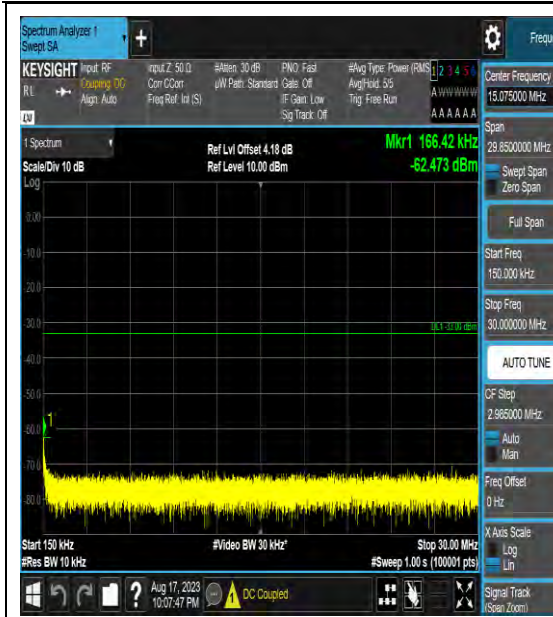

Band4_3MHz_QPSK_20175_1RB#0_30~1000_30~1000

Band4_3MHz_QPSK_20175_1RB#0_1000~3000_0_1000~3000

Band4_3MHz_QPSK_20175_1RB#0_3000~20000_00_3000~20000

Band4_3MHz_16QAM_20175_1RB#0_0.009~0.15_15_0.009~0.15

Band4_5MHz_16QAM_19975_1RB#0_1000~3000_00_1000~3000

Band4_5MHz_16QAM_19975_1RB#0_3000~20000_000_3000~20000

Band4_5MHz_64QAM_19975_1RB#0_0.009~0.15_15_0.009~0.15

Band4_5MHz_64QAM_19975_1RB#0_0.15~0.30_0.15~0.30

Band4_10MHz_16QAM_20175_1RB#0_1000~3000_1000~3000