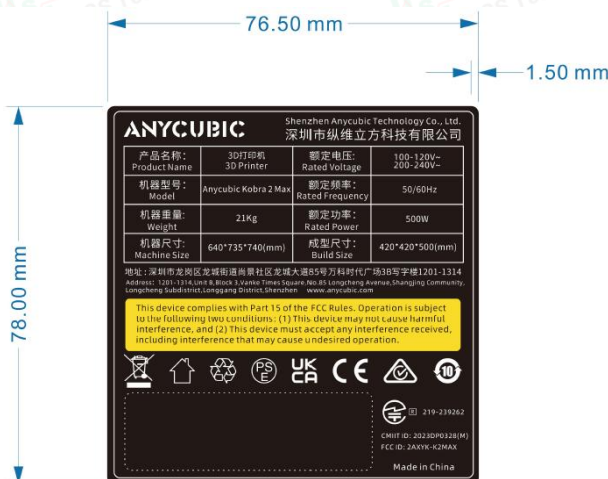

LABEL AND LOCATION

(Size: L7.0cm x 6.0cm)