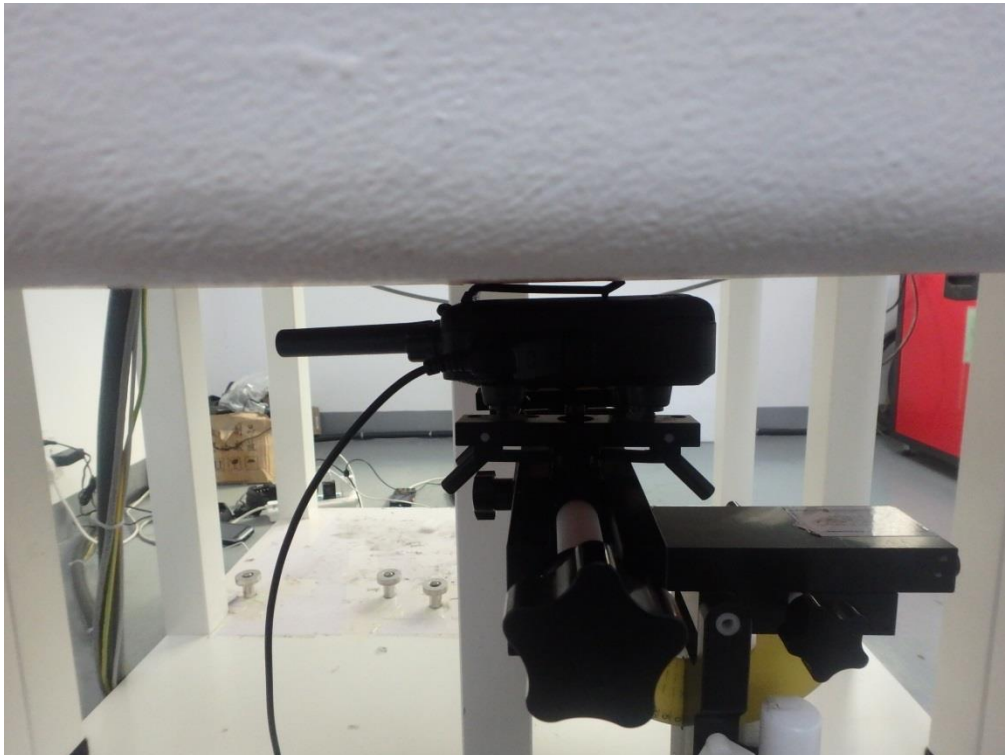

Test Setup Photos

Face Up with 2.5 cm Separation Distance.

Body Back Touch with all accessories

The thickness of EUT is 3.0 cm