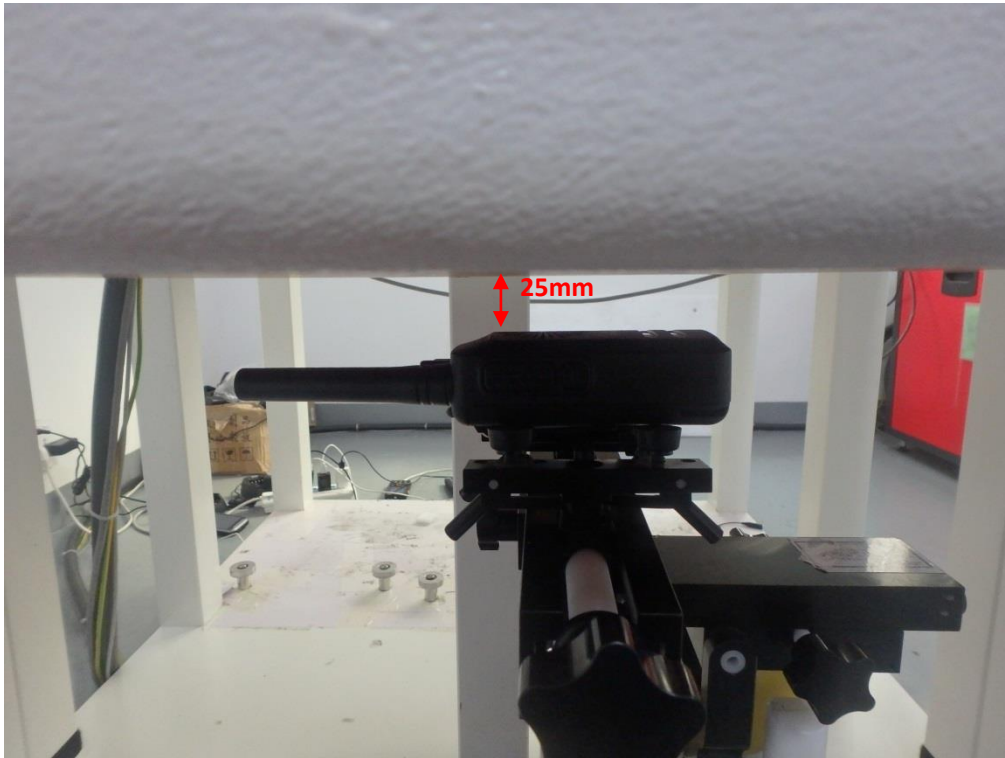

Test Setup Photos

Face Up with 2.5 cm Separation Distance.

Body Back Touch with all accessories

The thickness of EUT is 3.0 cm