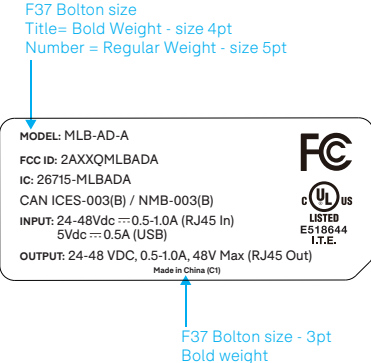

# BT Bridge Regulator Label Spec

## 1:1 Scale

Font: F37 Bolton - Bold/Regular

Label Text/Icon Color: PMS Black C

All blue lines are for reference only.

Background Color  
Match plastic body  
SATIN FINISH

**SCALE: 1:1**

**Swatches**

White

Black

Back side

Label location