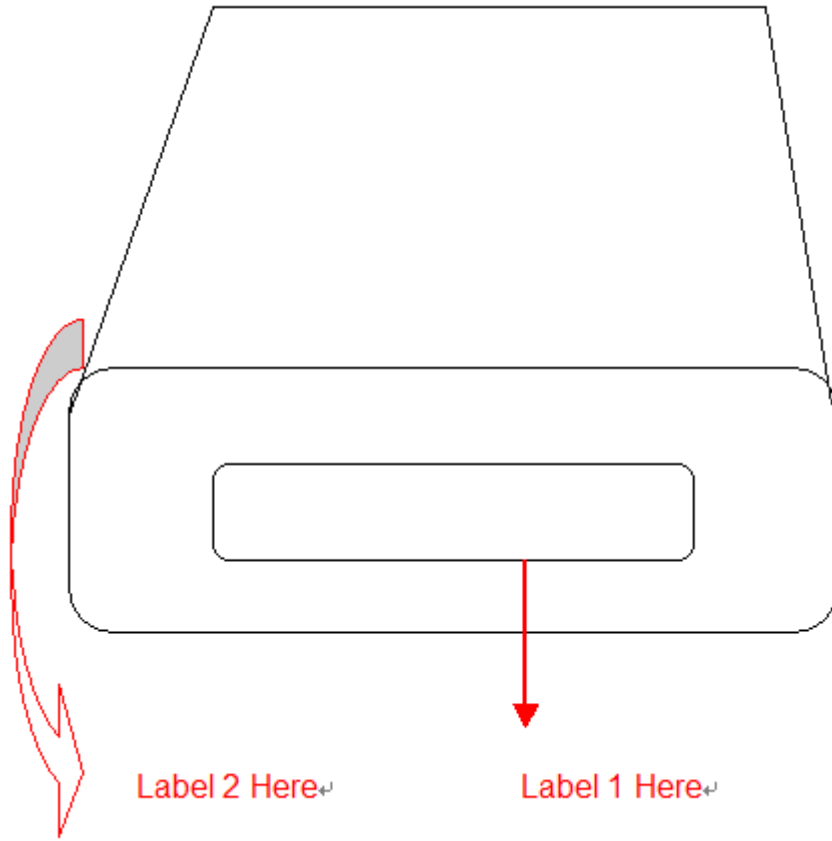

## Label Location

## Base Label

<b>Device Access Code:</b> 1234123456123 	<b>ONT ID:</b> AAA0Aa000AAA <b>Serial Number:</b> D93LAYDD123456 	<b>Mac Address:</b> 0A:B1:CC:2D:3E:4F 	E518644  LISTED I.T.E. Made in Thailand
<b>FCC ID:</b> 2AXXQBGW321		<b>Electrical Rating</b> <b>12V --- 4A</b>	