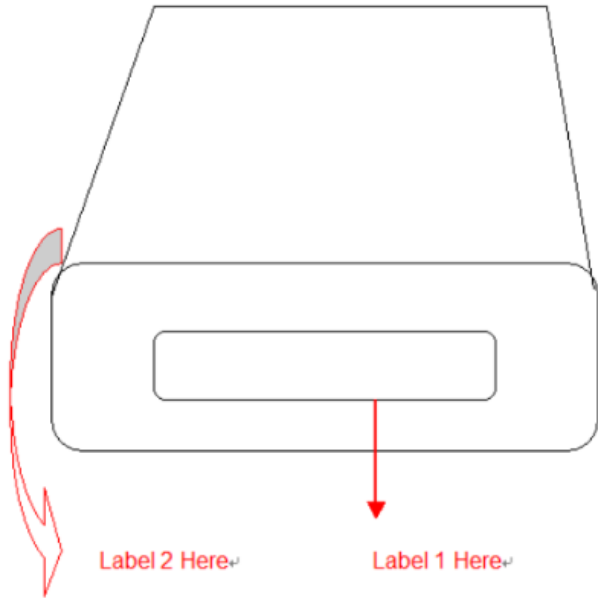

Label Location

Label 1

Device Access Code: 1234123456123 	ONT ID: AAA0Aa000AAA Serial Number: 2018123456AA 	Mac Address: 0A:B1:CC:2D:3E:4F 	E235012  LISTED AUDIO/VIDEO APPARATUS 3EW0 MADE IN CHINA (C1)
FCC ID: 2AXXQBGW320		Electrical Rating: 12V  4A	