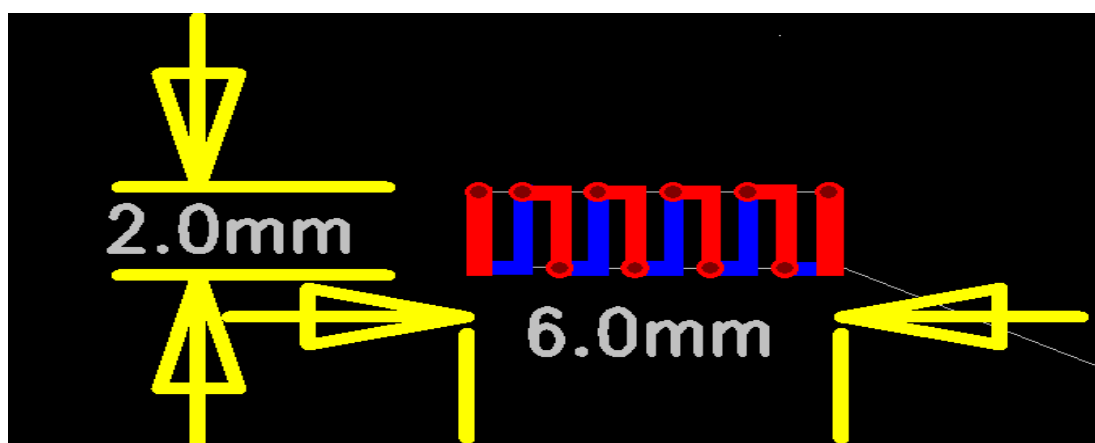

Summary

ITEM	ANT SPEC					
Model Name	2.4G ANT					
Center Frequency	Horizontal			Vertical		
	2400MHz	2400MHz	2500MHz	2400MHz	2400MHz	2500 MHz
	-1.26	-0.76	-0.58	-5.25	-2.46	-1.86
MAX. Gain	-0.58dBi					
Polarization	Horizontal and Vertical					
Azimuth Beam Pattern	Omni-directional					
Impedance	50 Ohm					
Antenna Length	6mm					
Manufacture	Shen Zhen Bluetrum Technology Co., Ltd.					

Horizontal: 2400 MHz 2450 MHz 2500 MHz

Power (dBm)

Max: 0 Min: -40 Scale: 5/div

Manufacturer: Shen Zhen bluerum technology co., Ltd.
Address: Room 1301-1, Building A, Wisdom Plaza, No.4068 Qi aoxi ang Road, Gaofa Community, Shahe Street, Nanshan District, Shenzhen