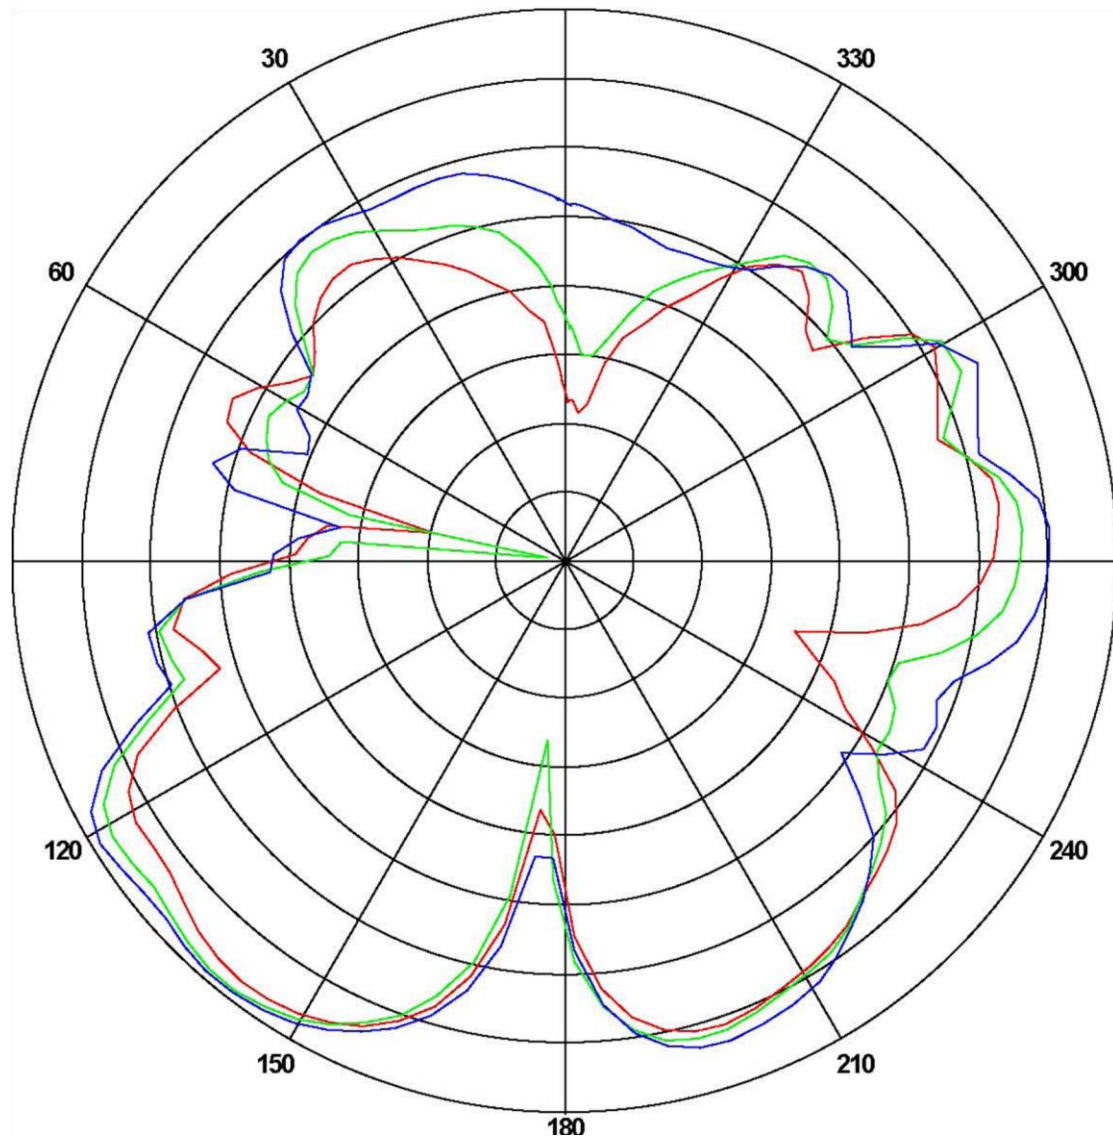

Summary

ITEM	ANT SPEC					
Model Name	2.4G ANT					
Center Frequency	Horizontal			Vertical		
	2400MHz	2400MHz	2500MHz	2400MHz	2400MHz	2500 MHz
	-1.26	-0.76	-0.58	-5.25	-2.46	-1.86
MAX. Gain	-0.58dBi					
Polarization	Horizontal and Vertical					
Azimuth Beam Pattern	Omni-directional					
Impedance	50 Ohm					
Antenna Length	6mm					
Manufacture	Shen Zhen Bluetrum Technology Co., Ltd.					

Horizontal: 2400 MHz 2450 MHz 2500 MHz

Power (dBm)

Max: 0 Min: -40 Scale: 5/div

Manufacturer: Shen Zhen bluerum technology co., Ltd.
Address: Room 1301-1, Building A, Wisdom Plaza, No.4068 Qi aoxi ang Road, Gaofa Community, Shahe Street, Nanshan District, Shenzhen

Frequency (MHz)	Gain(dBi)		
	Max	Min	Avg
2400	-1.26174	-30.0801	-7.18716
2450	-0.765802	-36.5604	-7.48023
2500	-0.585582	-22.0315	-6.59127

Vertical: 2400 MHz 2450 MHz 2500 MHz

Power (dBm)

Max: 0 Min: -30 Scale: 5/div