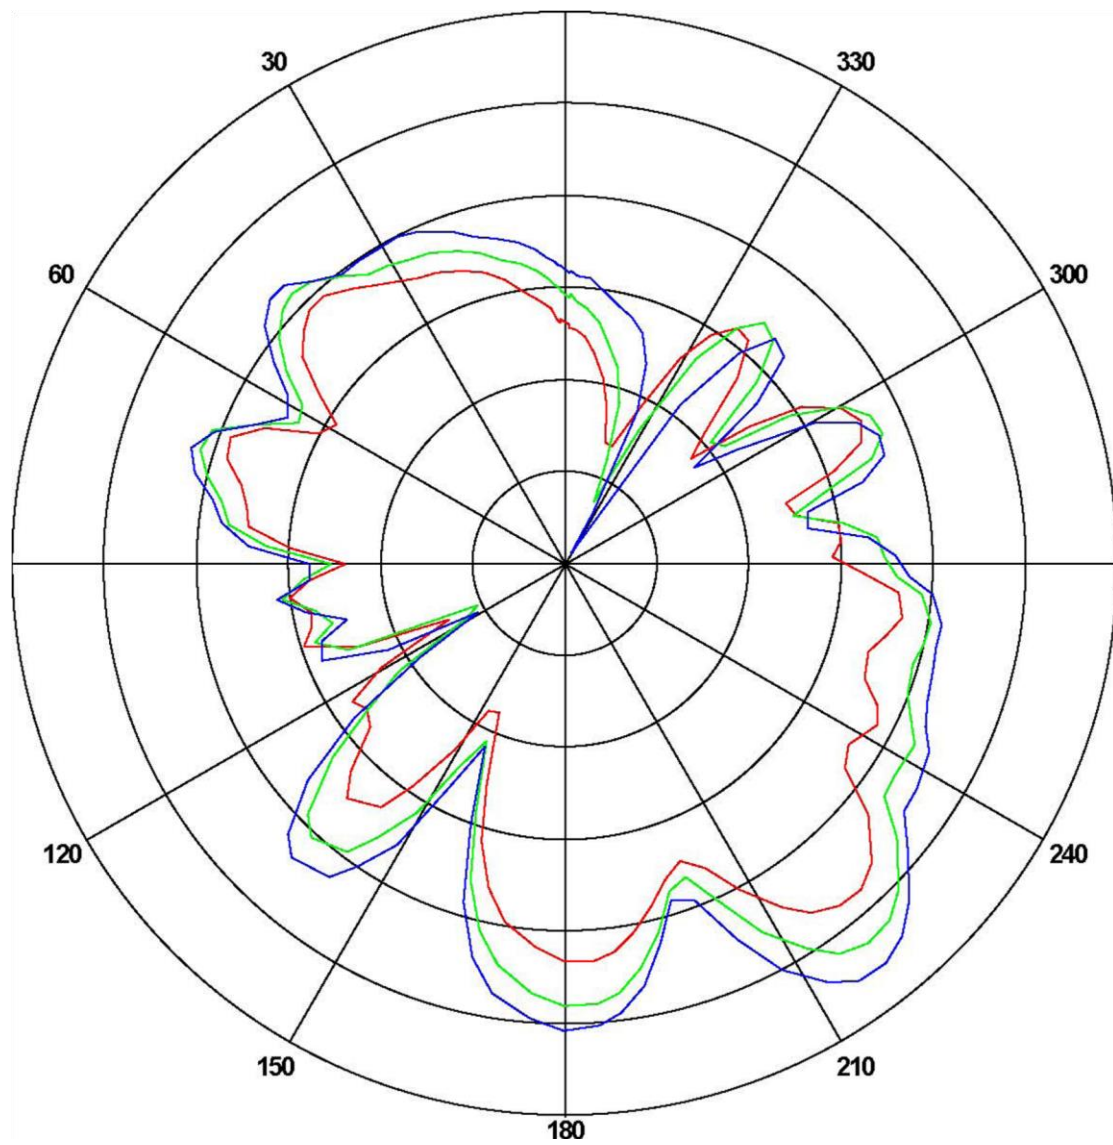

Summary

ITEM	ANT SPEC					
Model Name	2.4G ANT					
Center Frequency	Horizontal			Vertical		
	2400MHz	2400MHz	2500MHz	2400MHz	2400MHz	2500 MHz
	-1.26	-0.76	-0.58	-5.25	-2.46	-1.86
MAX. Gain	-0.58dBi					
Polarization	Horizontal and Vertical					
Azimuth Beam Pattern	Omni-directional					
Impedance	50 Ohm					
Antenna Length	6mm					
Manufacture	Shen Zhen Bluetrum Technology Co., Ltd.					

Horizontal: 2400 MHz 2450 MHz 2500 MHz

Power (dBm)

Max: 0 Min: -40 Scale: 5/div

Manufacturer: Shen Zhen bluerum technology co., Ltd.
Address: Room 1301-1, Building A, Wisdom Plaza, No.4068 Qi aoxi ang Road, Gaofa Community, Shahe Street, Nanshan District, Shenzhen

Frequency (MHz)	Gain(dBi)		
	Max	Min	Avg
2400	-1.26174	-30.0801	-7.18716
2450	-0.765802	-36.5604	-7.48023
2500	-0.585582	-22.0315	-6.59127

Vertical: 2400 MHz 2450 MHz 2500 MHz

Power (dBm)

Max: 0 Min: -30 Scale: 5/div