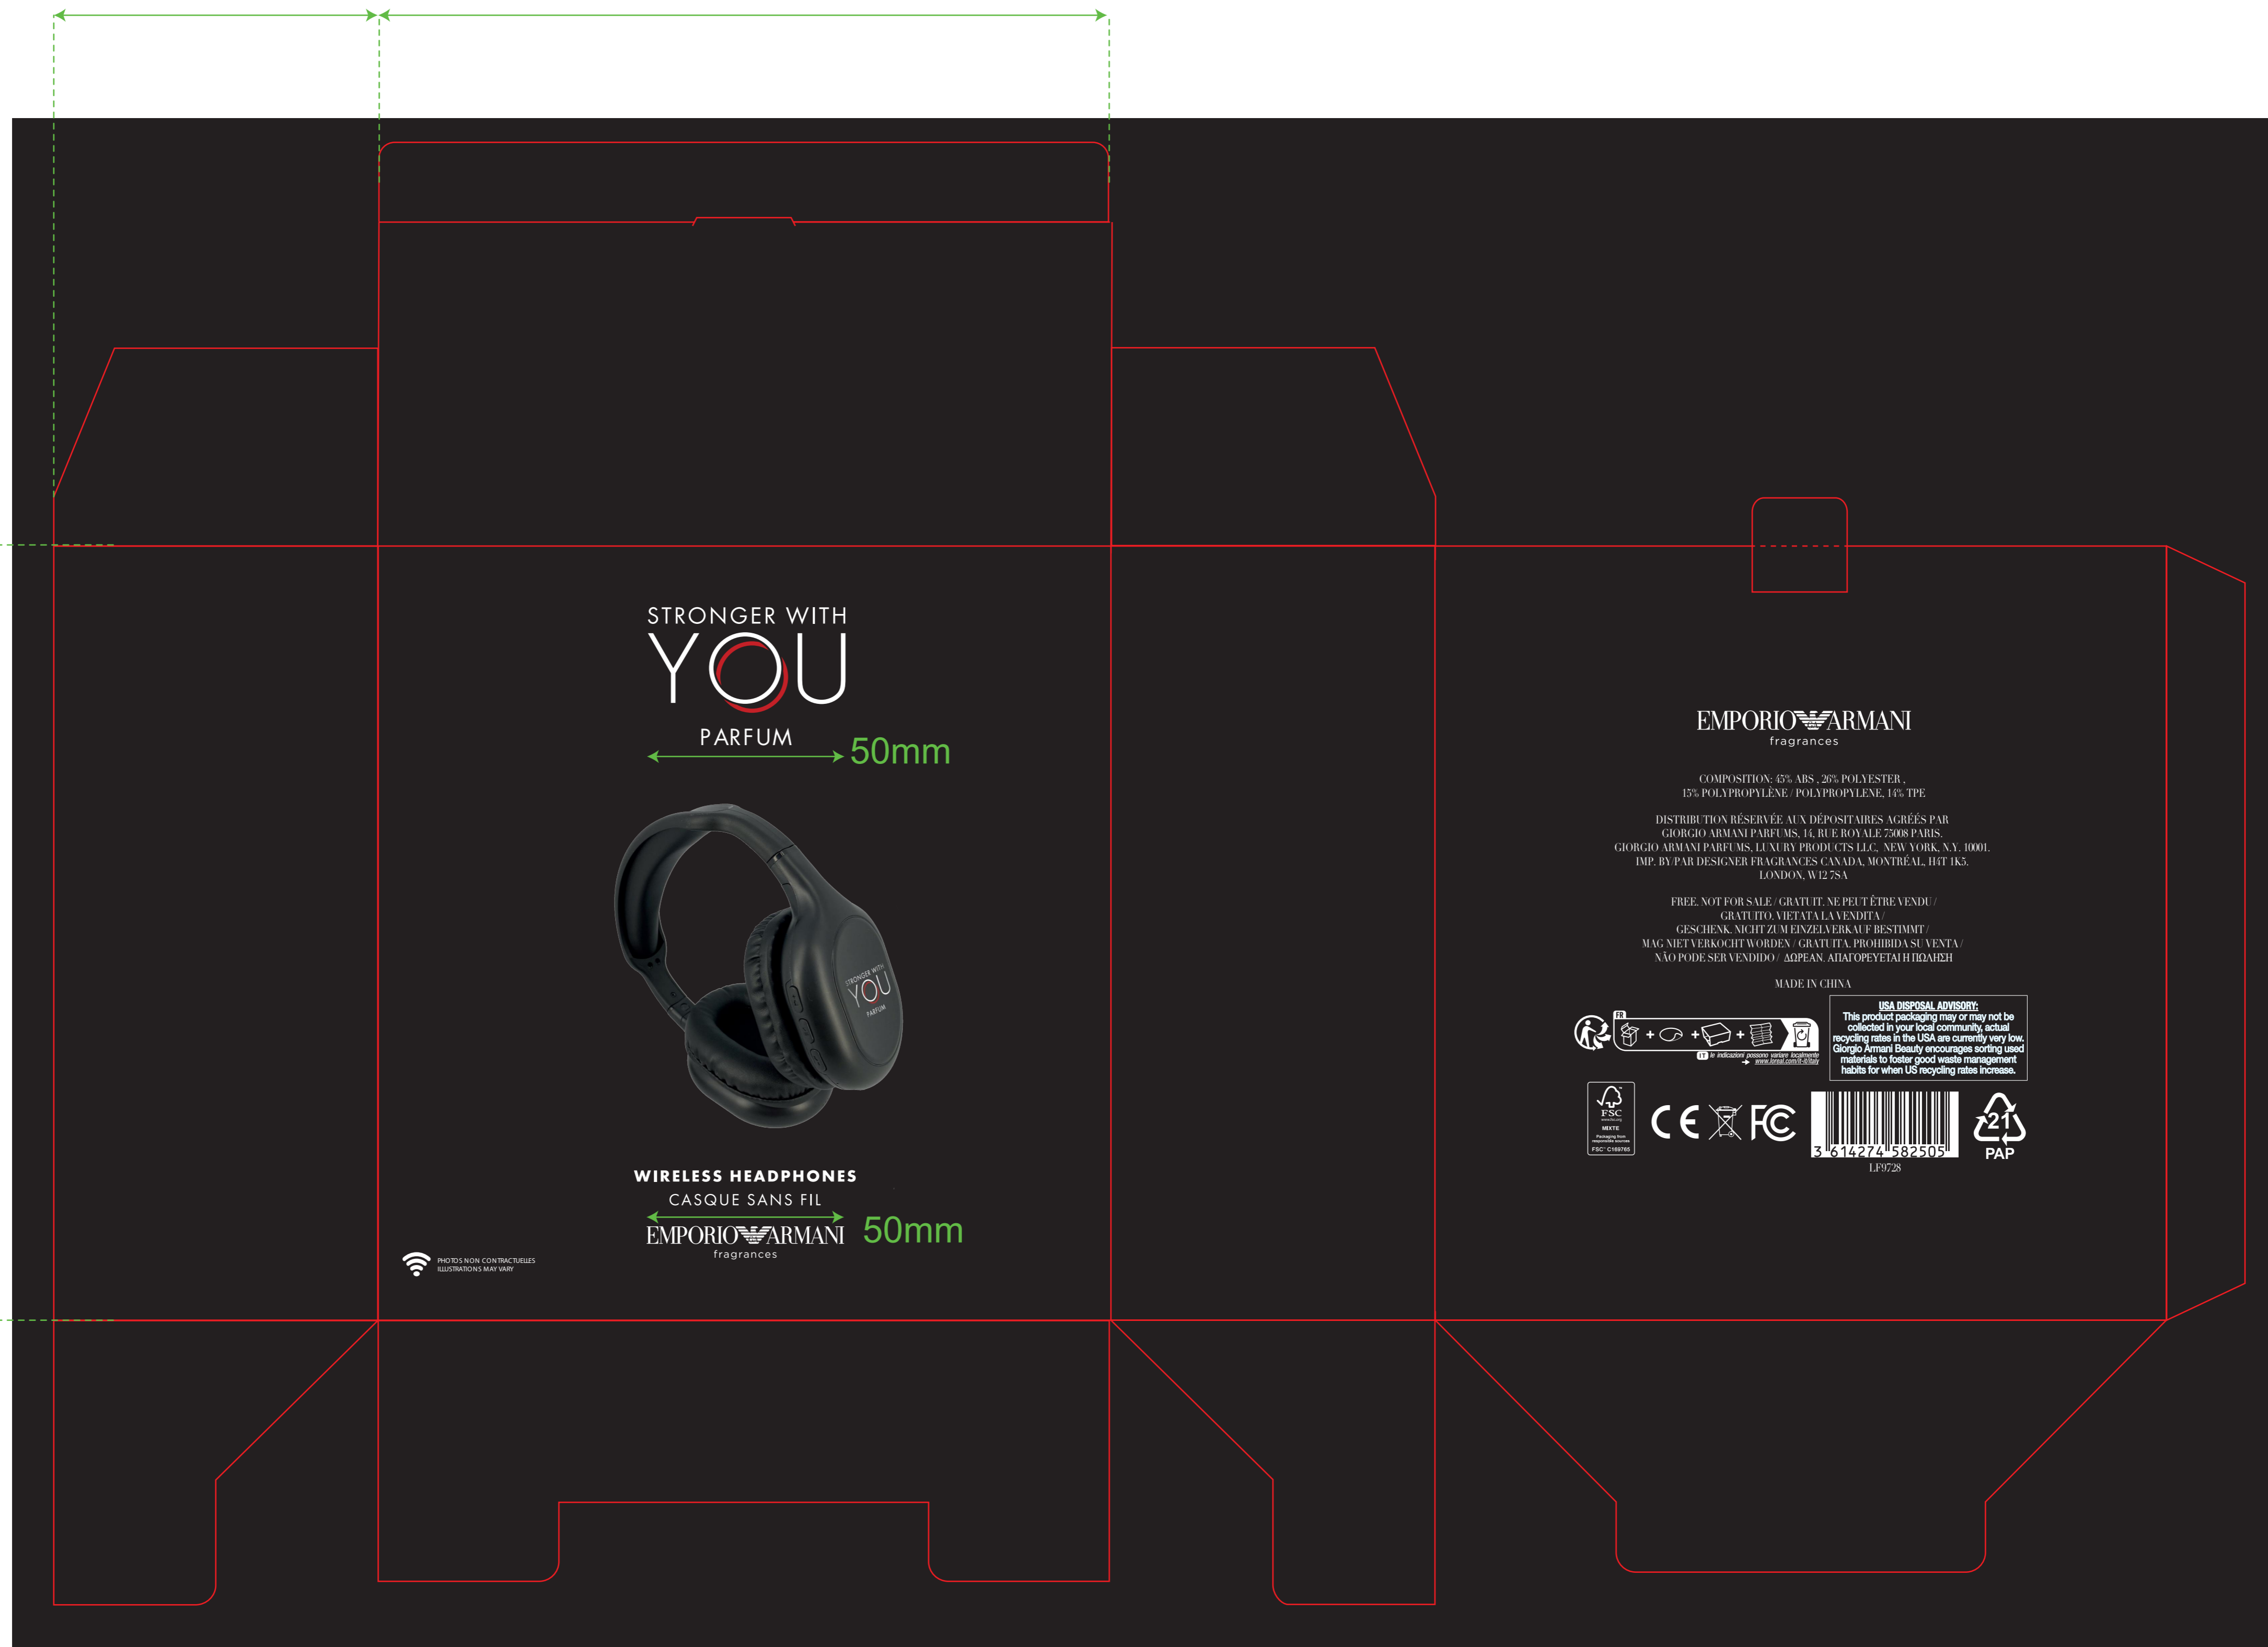

Scale 1:1  
Size: 185\*82\*196mm  
350g white paper card

82mm

185mm

196mm

			
Giftbox black color	Die cut	Text in white color	Logo in 3517 C