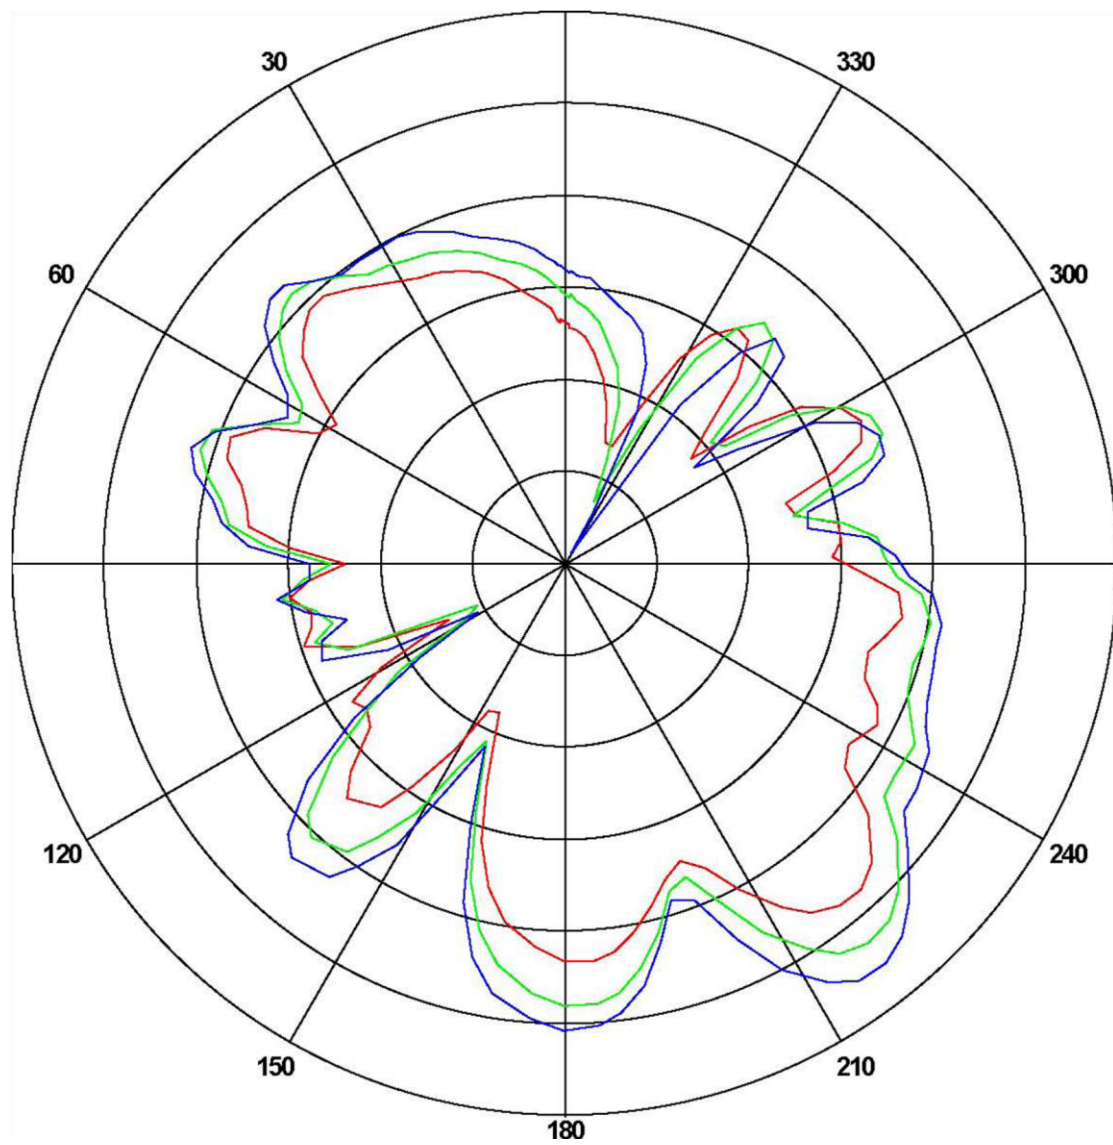

## Summary

ITEM	ANT SPEC					
Model Name	2.4G ANT					
Center Frequency	Horizontal			Vertical		
	2400MHz	2400MHz	2500MHz	2400MHz	2400MHz	2500 MHz
	-1.26	-0.76	-0.58	-5.25	-2.46	-1.86
MAX. Gain	-0.58dBi					
Polarization	Horizontal and Vertical					
Azimuth Beam Pattern	Omni-directional					
Impedance	50 Ohm					
Antenna Length	6mm					
Manufacture	Shen Zhen Bluetrum Technology Co., Ltd.					
Address	Taihua Wutong Island, Aviation Road, Hangcheng Street, Baoan District, Shenzhen					

Horizontal: 2400 MHz 2450 MHz 2500 MHz

Power (dBm)

Max: 0 Min: -40 Scale: 5/div

Frequency (MHz)	Gain(dBi)		
	Max	Min	Avg
2400	-1.26174	-30.0801	-7.18716
2450	-0.765802	-36.5604	-7.48023
2500	-0.585582	-22.0315	-6.59127

Vertical: 2400 MHz 2450 MHz 2500 MHz

Power (dBm)

Max: 0 Min: -30 Scale: 5/div

Frequency (MHz)	Gain(dBi)		
	Max	Min	Avg
2400	-5.2537	-22.1424	-12.4294
2450	-2.4652	-24.5837	-10.4702
2500	-1.86120	-29.5214	-9.20432