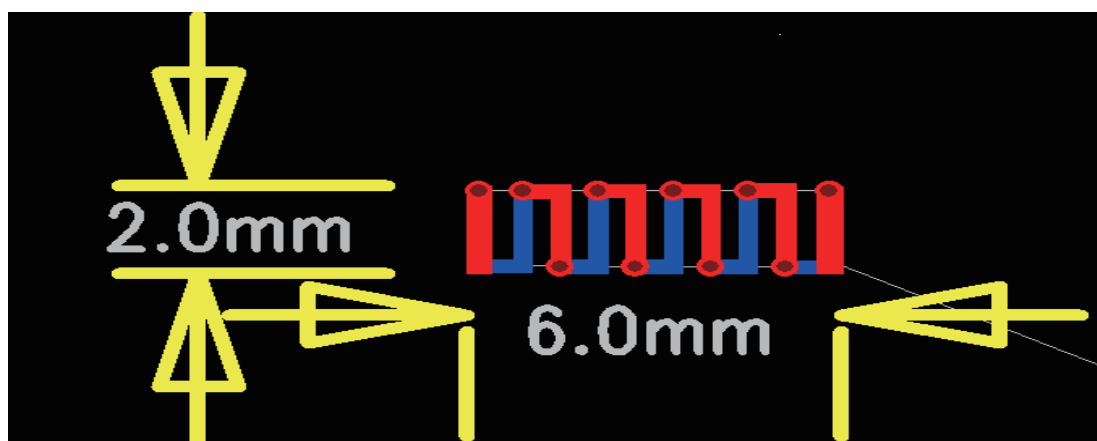

## Summary

ITEM	ANT SPEC					
Model Name	2.4G ANT					
Center Frequency	Horizontal			Vertical		
	2400MHz	2400MHz	2500MHz	2400MHz	2400MHz	2500 MHz
	-1.26	-0.76	-0.58	-5.25	-2.46	-1.86
MAX. Gain	-0.58dBi					
Polarization	Horizontal and Vertical					
Azimuth Beam Pattern	Omni-directional					
Impedance	50 Ohm					
Antenna Length	6mm					
Manufacture	Shen Zhen Bluetrum Technology Co., Ltd.					
Address	Taihua Wutong Island, Aviation Road, Hangcheng Street, Baoan District, Shenzhen					