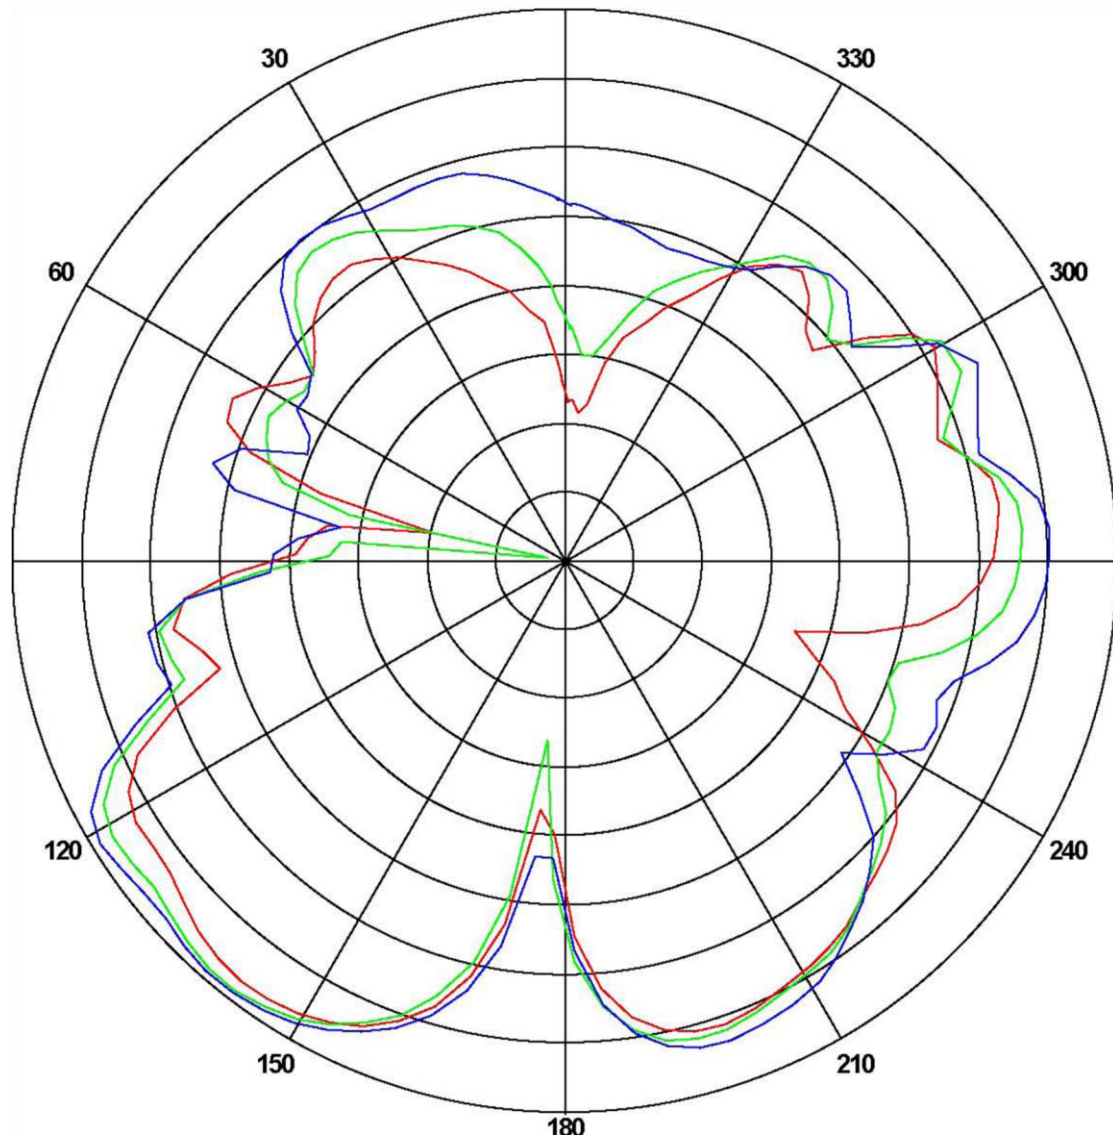

## Summary

ITEM	ANT SPEC					
Model Name	2.4G ANT					
Center Frequency	Horizontal			Vertical		
	2400MHz	2400MHz	2500MHz	2400MHz	2400MHz	2500 MHz
	-1.26	-0.76	-0.58	-5.25	-2.46	-1.86
MAX. Gain	-0.58dBi					
Polarization	Horizontal and Vertical					
Azimuth Beam Pattern	Omni-directional					
Impedance	50 Ohm					
Antenna Length	6mm					
Manufacture	Shen Zhen Bluetrum Technology Co., Ltd.					
Address	Taihua Wutong Island, Aviation Road, Hangcheng Street, Baoan District, Shenzhen					

Horizontal: 2400 MHz 2450 MHz 2500 MHz

Power (dBm)

Max: 0 Min: -40 Scale: 5/div

Frequency (MHz)	Gain(dBi)		
	Max	Min	Avg
2400	-1.26174	-30.0801	-7.18716
2450	-0.765802	-36.5604	-7.48023
2500	-0.585582	-22.0315	-6.59127

Vertical: 2400 MHz 2450 MHz 2500 MHz

Power (dBm)

Max: 0 Min: -30 Scale: 5/div

Frequency (MHz)	Gain(dBi)		
	Max	Min	Avg
2400	-5.2537	-22.1424	-12.4294
2450	-2.4652	-24.5837	-10.4702
2500	-1.86120	-29.5214	-9.20432