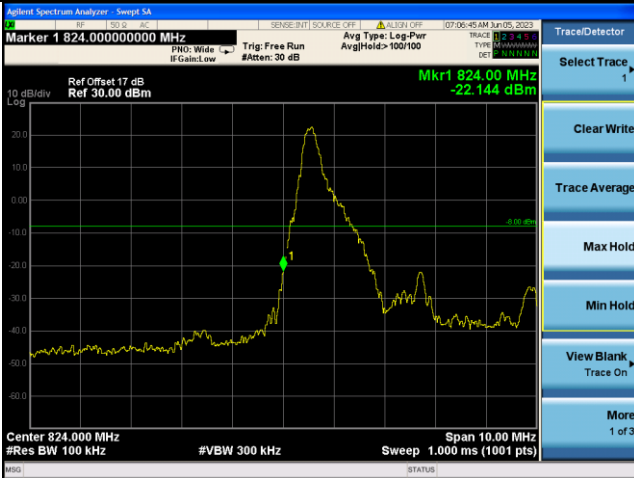

Test Mode: LTE Band 5 / 1.4MHz / 1RB / 16-QAM

Lowest channel

Highest channel

Test Mode: LTE Band 5 / 1.4MHz / 6RB / 16-QAM

Lowest channel

Highest channel

Test Mode: LTE Band 5 / 3MHz / 1RB / 16-QAM

Lowest channel

Highest channel

Test Mode: LTE Band 5 / 3MHz / 15RB / 16-QAM

Lowest channel

Highest channel

Test Mode: LTE Band 5 / 5MHz / 1RB / 16-QAM

Lowest channel

Highest channel

Test Mode: LTE Band 5 / 5MHz / 25RB / 16-QAM

Lowest channel

Highest channel

Test Mode: LTE Band 5 / 10MHz / 1RB / 16-QAM

Lowest channel

Highest channel

Test Mode: LTE Band 5 / 10MHz / 50RB / 16-QAM

Lowest channel

Highest channel