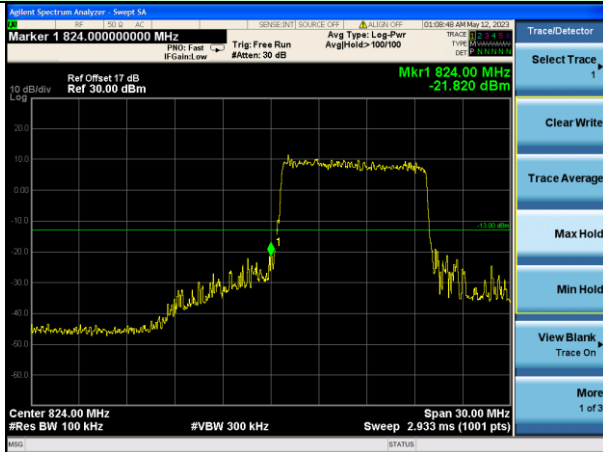

Highest channel

Test Mode: LTE Band 5 / 3MHz / 15RB / QPSK

Lowest channel

Highest channel

Test Mode: LTE Band 5 / 5MHz / 1RB / QPSK

Lowest channel

Highest channel

Test Mode: LTE Band 5 / 5MHz / 25RB / QPSK

Lowest channel

Highest channel

Test Mode: LTE Band 5 / 10MHz / 1RB / QPSK

Lowest channel

Highest channel

Test Mode: LTE Band 5 / 10MHz / 50RB / QPSK

Lowest channel

Highest channel

Test Mode: LTE Band 5 / 1.4MHz / 1RB / 16-QAM

Lowest channel

Highest channel

Test Mode: LTE Band 5 / 1.4MHz / 6RB / 16-QAM

Lowest channel

Highest channel

Test Mode: LTE Band 5 / 3MHz / 1RB / 16-QAM

Lowest channel

Highest channel

Test Mode: LTE Band 5 / 3MHz / 15RB / 16-QAM

Lowest channel

Highest channel

Test Mode: LTE Band 5 / 5MHz / 1RB / 16-QAM

Lowest channel

Highest channel

Test Mode: LTE Band 5 / 5MHz / 25RB / 16-QAM