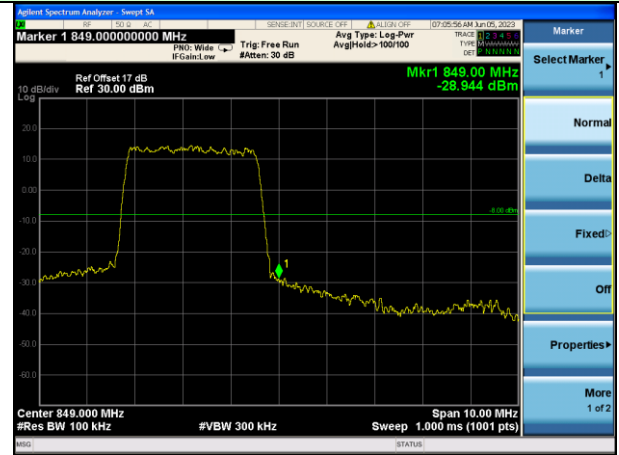

Lowest channel

Highest channel

Test Mode: LTE Band 5 / 10MHz / 1RB / QPSK

Lowest channel

Highest channel

Test Mode: LTE Band 5 / 10MHz / 50RB / QPSK

Lowest channel

Highest channel

Test Mode: LTE Band 5 / 1.4MHz / 1RB / 16-QAM

Lowest channel

Highest channel

Test Mode: LTE Band 5 / 1.4MHz / 6RB / 16-QAM

Lowest channel

Highest channel

Test Mode: LTE Band 5 / 3MHz / 1RB / 16-QAM

Lowest channel

Highest channel

Test Mode: LTE Band 5 / 3MHz / 15RB / 16-QAM

Lowest channel

Highest channel

Test Mode: LTE Band 5 / 5MHz / 1RB / 16-QAM

Lowest channel

Highest channel

Test Mode: LTE Band 5 / 5MHz / 25RB / 16-QAM