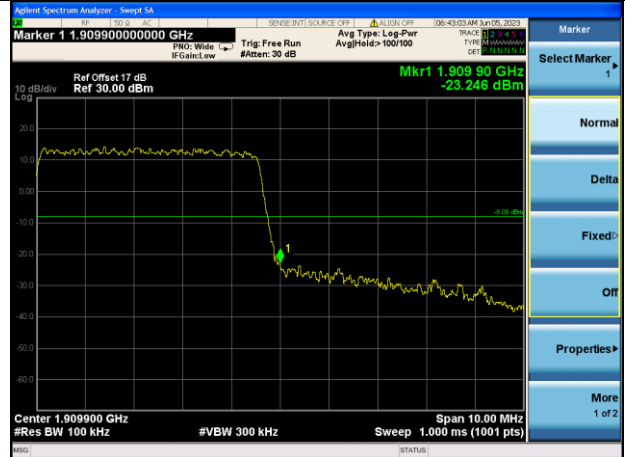

Lowest channel

Highest channel

Test Mode: LTE Band 4 / 3MHz / 1RB / 16-QAM

Lowest channel

Highest channel

Test Mode: LTE Band 4 / 3MHz / 15RB / 16-QAM

Lowest channel

Highest channel

Test Mode: LTE Band 4 / 5MHz / 1RB / 16-QAM

Lowest channel

Highest channel

Test Mode: LTE Band 4 / 5MHz / 25RB / 16-QAM

Lowest channel

Highest channel

Test Mode: LTE Band 4 / 10MHz / 1RB / 16-QAM

Lowest channel

Highest channel

Test Mode: LTE Band 4 / 10MHz / 50RB / 16-QAM

Lowest channel

Highest channel

Test Mode: LTE Band 4 / 15MHz / 1RB / 16-QAM

Lowest channel

Highest channel

Test Mode: LTE Band 4 / 15MHz / 75RB / 16-QAM

Lowest channel

Highest channel

Test Mode: LTE Band 4 / 20MHz / 1RB / 16-QAM

Lowest channel

Highest channel

Test Mode: LTE Band 4 / 20MHz / 100RB / 16-QAM

Lowest channel

Highest channel