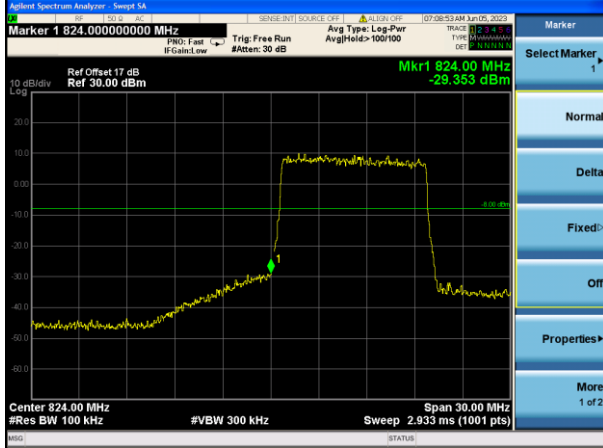

Highest channel

Test Mode: LTE Band 5 / 3MHz / 15RB / 16-QAM

Lowest channel

Highest channel

Test Mode: LTE Band 5 / 5MHz / 1RB / 16-QAM

Lowest channel

Highest channel

Test Mode: LTE Band 5 / 5MHz / 25RB / 16-QAM

Lowest channel

Highest channel

Test Mode: LTE Band 5 / 10MHz / 1RB / 16-QAM

Lowest channel

Highest channel

Test Mode: LTE Band 5 / 10MHz / 50RB / 16-QAM

Lowest channel

Highest channel