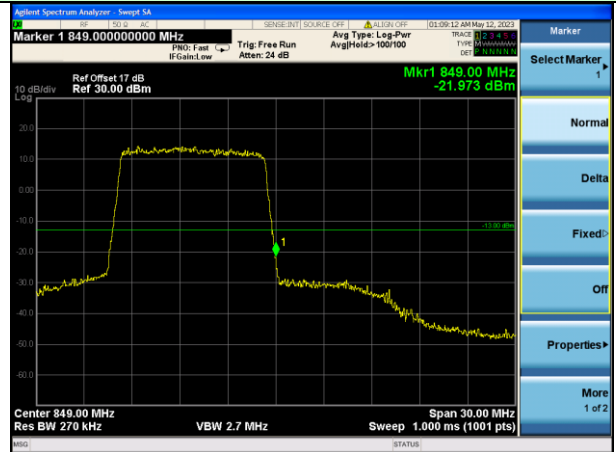

Highest channel

Test Mode: LTE Band 5 / 3MHz / 15RB / QPSK

Lowest channel

Highest channel

Test Mode: LTE Band 5 / 5MHz / 1RB / QPSK

Lowest channel

Highest channel

Test Mode: LTE Band 5 / 5MHz / 25RB / QPSK

Lowest channel

Highest channel

Test Mode: LTE Band 5 / 10MHz / 1RB / QPSK

Lowest channel

Highest channel

Test Mode: LTE Band 5 / 10MHz / 50RB / QPSK

Lowest channel

Highest channel

Test Mode: LTE Band 5 / 1.4MHz / 1RB / 16-QAM

Lowest channel

Highest channel

Test Mode: LTE Band 5 / 1.4MHz / 6RB / 16-QAM

Lowest channel

Highest channel

Test Mode: LTE Band 5 / 3MHz / 1RB / 16-QAM

Lowest channel