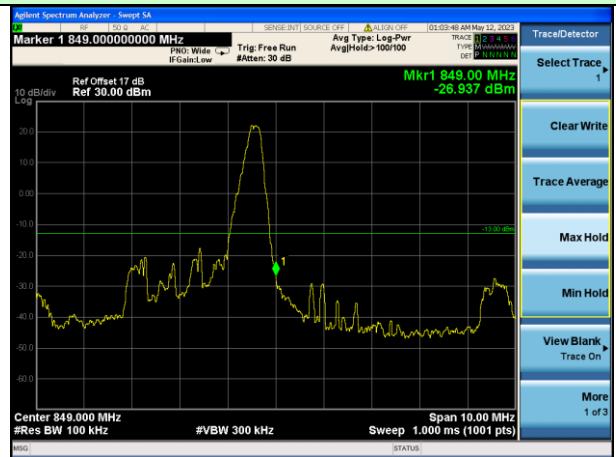

Lowest channel

Highest channel

Test Mode: LTE Band 4 / 20MHz / 1RB / 16-QAM

Lowest channel

Highest channel

Test Mode: LTE Band 4 / 20MHz / 100RB / 16-QAM

Lowest channel

Highest channel

Test Mode: LTE Band 5 / 1.4MHz / 1RB / QPSK

Lowest channel

Highest channel

Test Mode: LTE Band 5 / 1.4MHz / 6RB / QPSK

Lowest channel

Highest channel

Test Mode: LTE Band 5 / 3MHz / 1RB / QPSK

Lowest channel

Highest channel

Test Mode: LTE Band 5 / 3MHz / 15RB / QPSK

Lowest channel

Highest channel

Test Mode: LTE Band 5 / 5MHz / 1RB / QPSK

Lowest channel

Highest channel

Test Mode: LTE Band 5 / 5MHz / 25RB / QPSK

Lowest channel

Highest channel

Test Mode: LTE Band 5 / 10MHz / 1RB / QPSK

Lowest channel

Highest channel

Test Mode: LTE Band 5 / 10MHz / 50RB / QPSK

Lowest channel

Highest channel