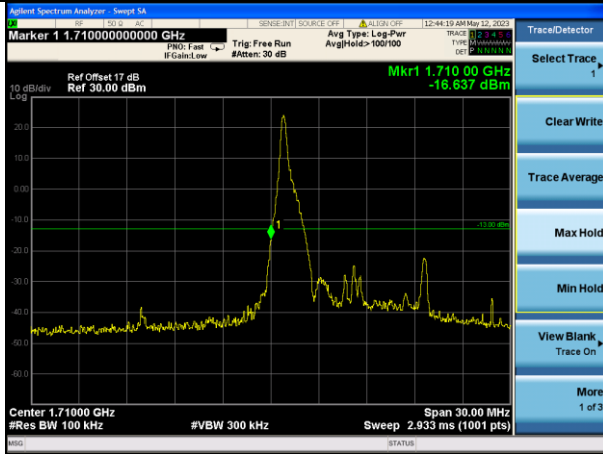

Test Mode: LTE Band 4 / 1.4MHz / 1RB / QPSK

Lowest channel

Highest channel

Test Mode: LTE Band 4 / 1.4MHz / 6RB / QPSK

Lowest channel

Highest channel

Test Mode: LTE Band 4 / 3MHz / 1RB / QPSK

Lowest channel

Highest channel

Test Mode: LTE Band 4 / 3MHz / 15RB / QPSK

Lowest channel

Highest channel

Test Mode: LTE Band 4 / 5MHz / 1RB / QPSK

Lowest channel

Highest channel

Test Mode: LTE Band 4 / 5MHz / 25RB / QPSK

Lowest channel

Highest channel

Test Mode: LTE Band 4 / 10MHz / 1RB / QPSK

Lowest channel

Highest channel

Test Mode: LTE Band 4 / 10MHz / 50RB / QPSK

Lowest channel

Highest channel

Test Mode: LTE Band 4 / 15MHz / 1RB / QPSK

Lowest channel

Highest channel

Test Mode: LTE Band 4 / 15MHz / 75RB / QPSK

Lowest channel

Highest channel

Test Mode: LTE Band 4 / 20MHz / 1RB / QPSK

Lowest channel