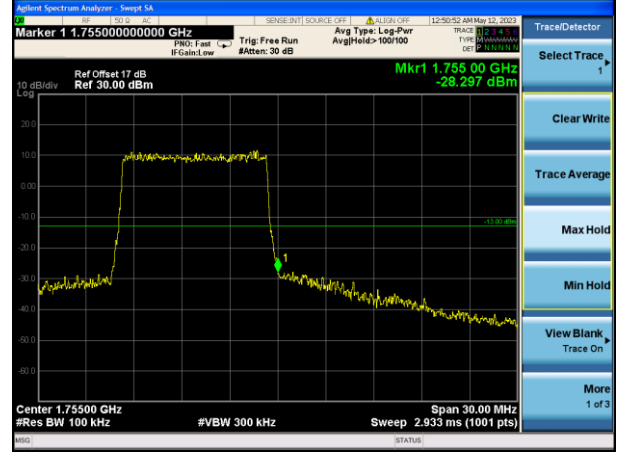

Highest channel

Test Mode: LTE Band 4 / 3MHz / 15RB / QPSK

Lowest channel

Highest channel

Test Mode: LTE Band 4 / 5MHz / 1RB / QPSK

Lowest channel

Highest channel

Test Mode: LTE Band 4 / 5MHz / 25RB / QPSK

Lowest channel

Highest channel

Test Mode: LTE Band 4 / 10MHz / 1RB / QPSK

Lowest channel

Highest channel

Test Mode: LTE Band 4 / 10MHz / 50RB / QPSK

Lowest channel

Highest channel

Test Mode: LTE Band 4 / 15MHz / 1RB / QPSK

Lowest channel

Highest channel

Test Mode: LTE Band 4 / 15MHz / 75RB / QPSK

Lowest channel

Highest channel

Test Mode: LTE Band 4 / 20MHz / 1RB / QPSK

Lowest channel

Highest channel

Test Mode: LTE Band 4 / 20MHz / 100RB / QPSK

Lowest channel

Highest channel

Test Mode: LTE Band 4 / 1.4MHz / 1RB / 16-QAM

Lowest channel

Highest channel

Test Mode: LTE Band 4 / 1.4MHz / 6RB / 16-QAM