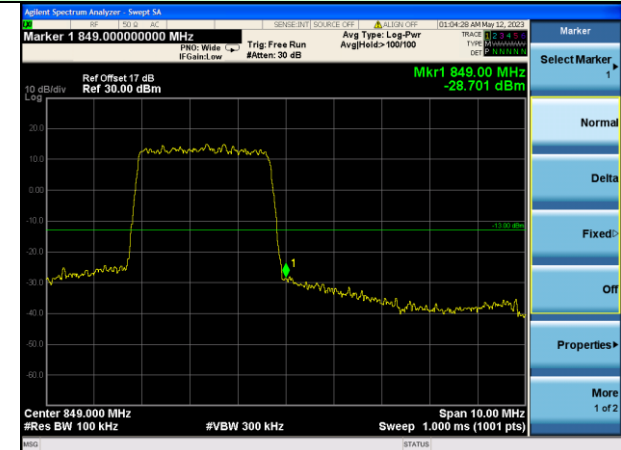

Lowest channel

Highest channel

Test Mode: LTE Band 4 / 20MHz / 1RB / 16-QAM

Lowest channel

Highest channel

Test Mode: LTE Band 4 / 20MHz / 100RB / 16-QAM

Lowest channel

Highest channel

Test Mode: LTE Band 5 / 1.4MHz / 1RB / QPSK

Lowest channel

Highest channel

Test Mode: LTE Band 5 / 1.4MHz / 6RB / QPSK

Lowest channel

Highest channel

Test Mode: LTE Band 5 / 3MHz / 1RB / QPSK

Lowest channel

Highest channel

Test Mode: LTE Band 5 / 3MHz / 15RB / QPSK

Lowest channel

Highest channel

Test Mode: LTE Band 5 / 5MHz / 1RB / QPSK

Lowest channel

Highest channel

Test Mode: LTE Band 5 / 5MHz / 25RB / QPSK