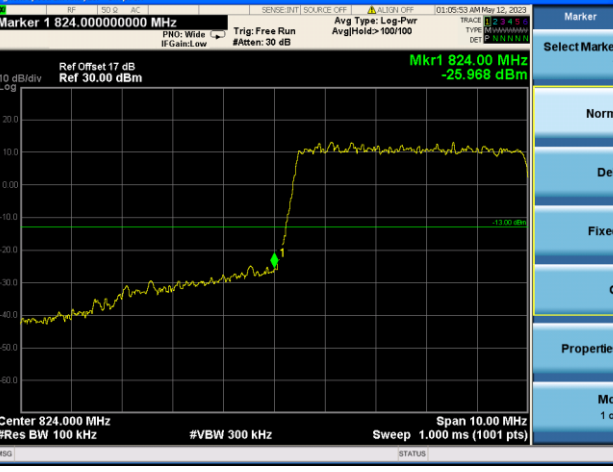

Test Mode: LTE Band 5 / 1.4MHz / 1RB / QPSK

Lowest channel

Highest channel

Test Mode: LTE Band 5 / 1.4MHz / 6RB / QPSK

Lowest channel

Highest channel

Test Mode: LTE Band 5 / 3MHz / 1RB / QPSK

Lowest channel

Highest channel

Test Mode: LTE Band 5 / 3MHz / 15RB / QPSK

Lowest channel

Highest channel

Test Mode: LTE Band 5 / 5MHz / 1RB / QPSK

Lowest channel

Highest channel

Test Mode: LTE Band 5 / 5MHz / 25RB / QPSK

Lowest channel

Highest channel

Test Mode: LTE Band 5 / 10MHz / 1RB / QPSK

Lowest channel

Highest channel

Test Mode: LTE Band 5 / 10MHz / 50RB / QPSK

Lowest channel

Highest channel

Test Mode: LTE Band 5 / 1.4MHz / 1RB / 16-QAM

Lowest channel

Highest channel

Test Mode: LTE Band 5 / 1.4MHz / 6RB / 16-QAM

Lowest channel

Highest channel

Test Mode: LTE Band 5 / 3MHz / 1RB / 16-QAM

Lowest channel