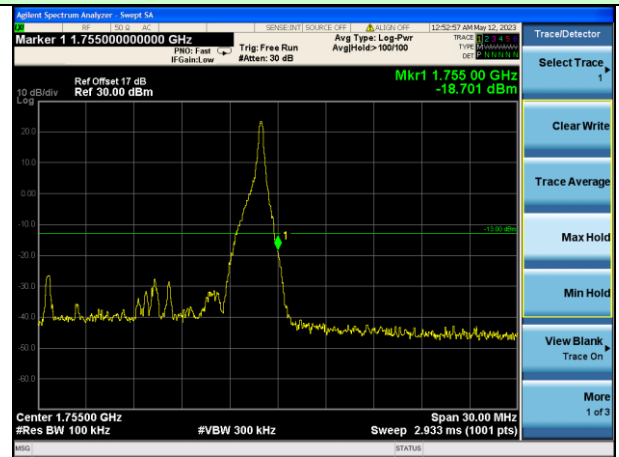

Highest channel

Test Mode: LTE Band 4 / 3MHz / 15RB / QPSK

Lowest channel

Highest channel

Test Mode: LTE Band 4 / 5MHz / 1RB / QPSK

Lowest channel

Highest channel

Test Mode: LTE Band 4 / 5MHz / 25RB / QPSK

Lowest channel

Highest channel

Test Mode: LTE Band 4 / 10MHz / 1RB / QPSK

Lowest channel

Highest channel

Test Mode: LTE Band 4 / 10MHz / 50RB / QPSK

Lowest channel

Highest channel

Test Mode: LTE Band 4 / 15MHz / 1RB / QPSK

Lowest channel

Highest channel

Test Mode: LTE Band 4 / 15MHz / 75RB / QPSK

Lowest channel

Highest channel

Test Mode: LTE Band 4 / 20MHz / 1RB / QPSK

Lowest channel

Highest channel

Test Mode: LTE Band 4 / 20MHz / 100RB / QPSK

Lowest channel

Highest channel

Test Mode: LTE Band 4 / 1.4MHz / 1RB / 16-QAM

Lowest channel

Highest channel

Test Mode: LTE Band 4 / 1.4MHz / 6RB / 16-QAM