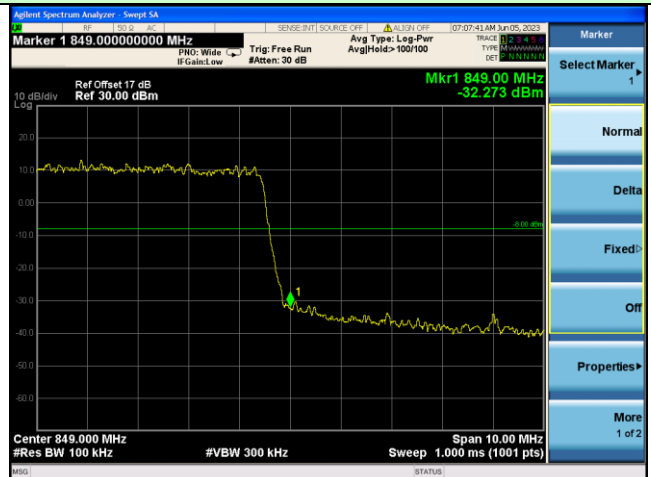

Test Mode: LTE Band 5 / 1.4MHz / 1RB / 16-QAM

Lowest channel

Highest channel

Test Mode: LTE Band 5 / 1.4MHz / 6RB / 16-QAM

Lowest channel

Highest channel

Test Mode: LTE Band 5 / 3MHz / 1RB / 16-QAM

Lowest channel

Highest channel

Test Mode: LTE Band 5 / 3MHz / 15RB / 16-QAM

Lowest channel

Highest channel

Test Mode: LTE Band 5 / 5MHz / 1RB / 16-QAM

Lowest channel

Highest channel

Test Mode: LTE Band 5 / 5MHz / 25RB / 16-QAM

Lowest channel

Highest channel

Test Mode: LTE Band 5 / 10MHz / 1RB / 16-QAM

Lowest channel

Highest channel

Test Mode: LTE Band 5 / 10MHz / 50RB / 16-QAM

Lowest channel

Highest channel