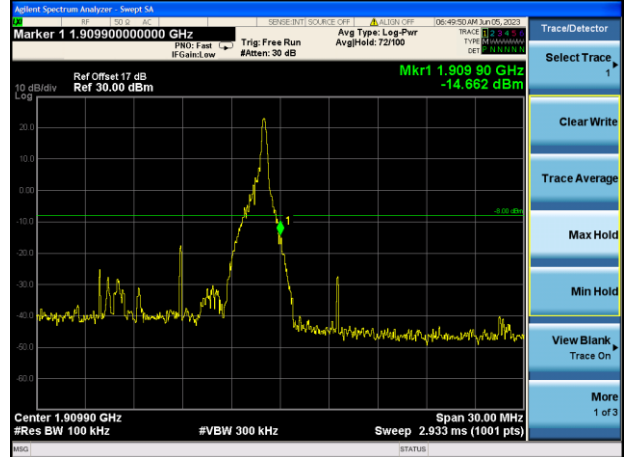

Highest channel

Test Mode: LTE Band 4 / 10MHz / 50RB / 16-QAM

Lowest channel

Highest channel

Test Mode: LTE Band 4 / 15MHz / 1RB / 16-QAM

Lowest channel

Highest channel

Test Mode: LTE Band 4 / 15MHz / 75RB / 16-QAM

Lowest channel

Highest channel

Test Mode: LTE Band 4 / 20MHz / 1RB / 16-QAM

Lowest channel

Highest channel

Test Mode: LTE Band 4 / 20MHz / 100RB / 16-QAM

Lowest channel

Highest channel

Test Mode: LTE Band 5 / 1.4MHz / 1RB / QPSK

Lowest channel

Highest channel

Test Mode: LTE Band 5 / 1.4MHz / 6RB / QPSK

Lowest channel

Highest channel

Test Mode: LTE Band 5 / 3MHz / 1RB / QPSK

Lowest channel

Highest channel

Test Mode: LTE Band 5 / 3MHz / 15RB / QPSK

Lowest channel

Highest channel

Test Mode: LTE Band 5 / 5MHz / 1RB / QPSK

Lowest channel

Highest channel

Test Mode: LTE Band 5 / 5MHz / 25RB / QPSK