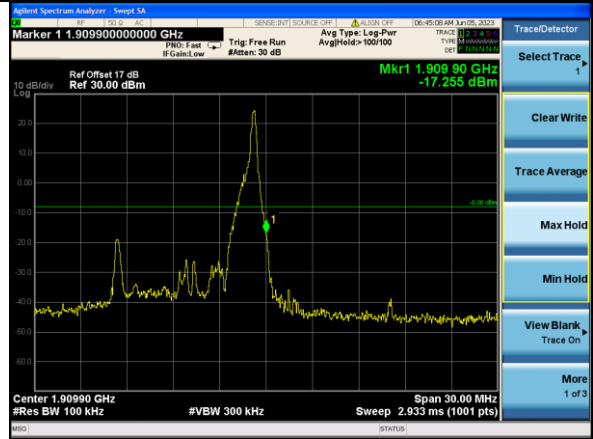

Lowest channel

Highest channel

Test Mode: LTE Band 4 / 3MHz / 1RB / 16-QAM

Lowest channel

Highest channel

Test Mode: LTE Band 4 / 3MHz / 15RB / 16-QAM

Lowest channel

Highest channel

Test Mode: LTE Band 4 / 5MHz / 1RB / 16-QAM

Lowest channel

Highest channel

Test Mode: LTE Band 4 / 5MHz / 25RB / 16-QAM

Lowest channel

Highest channel

Test Mode: LTE Band 4 / 10MHz / 1RB / 16-QAM

Lowest channel

Highest channel

Test Mode: LTE Band 4 / 10MHz / 50RB / 16-QAM

Lowest channel

Highest channel

Test Mode: LTE Band 4 / 15MHz / 1RB / 16-QAM

Lowest channel

Highest channel

Test Mode: LTE Band 4 / 15MHz / 75RB / 16-QAM

Lowest channel

Highest channel

Test Mode: LTE Band 4 / 20MHz / 1RB / 16-QAM

Lowest channel

Highest channel

Test Mode: LTE Band 4 / 20MHz / 100RB / 16-QAM

Lowest channel

Highest channel