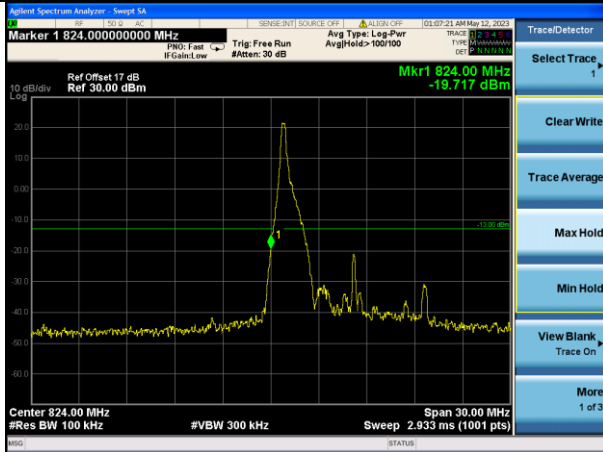

Test Mode: LTE Band 5 / 1.4MHz / 1RB / QPSK

Lowest channel

Highest channel

Test Mode: LTE Band 5 / 1.4MHz / 6RB / QPSK

Lowest channel

Highest channel

Test Mode: LTE Band 5 / 3MHz / 1RB / QPSK

Lowest channel

Highest channel

Test Mode: LTE Band 5 / 3MHz / 15RB / QPSK

Lowest channel

Highest channel

Test Mode: LTE Band 5 / 5MHz / 1RB / QPSK

Lowest channel

Highest channel

Test Mode: LTE Band 5 / 5MHz / 25RB / QPSK

Lowest channel

Highest channel

Test Mode: LTE Band 5 / 10MHz / 1RB / QPSK

Lowest channel

Highest channel

Test Mode: LTE Band 5 / 10MHz / 50RB / QPSK

Lowest channel

Highest channel