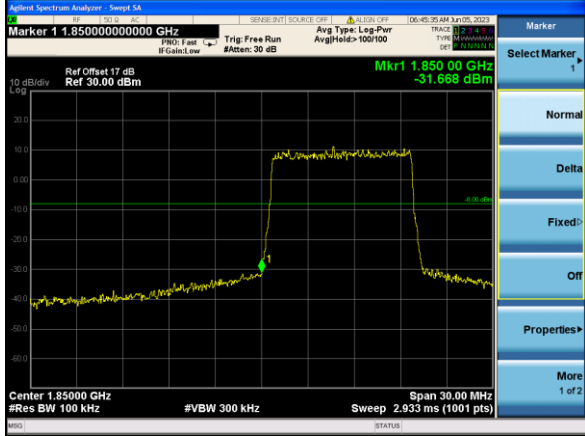

Lowest channel

Highest channel

Test Mode: LTE Band 4 / 3MHz / 1RB / 16-QAM

Lowest channel

Highest channel

Test Mode: LTE Band 4 / 3MHz / 15RB / 16-QAM

Lowest channel

Highest channel

Test Mode: LTE Band 4 / 5MHz / 1RB / 16-QAM

Lowest channel

Highest channel

Test Mode: LTE Band 4 / 5MHz / 25RB / 16-QAM

Lowest channel

Highest channel

Test Mode: LTE Band 4 / 10MHz / 1RB / 16-QAM

Lowest channel

Highest channel

Test Mode: LTE Band 4 / 10MHz / 50RB / 16-QAM

Lowest channel

Highest channel

Test Mode: LTE Band 4 / 15MHz / 1RB / 16-QAM

Lowest channel

Highest channel

Test Mode: LTE Band 4 / 15MHz / 75RB / 16-QAM

Lowest channel

Highest channel

Test Mode: LTE Band 4 / 20MHz / 1RB / 16-QAM

Lowest channel

Highest channel

Test Mode: LTE Band 4 / 20MHz / 100RB / 16-QAM

Lowest channel

Highest channel