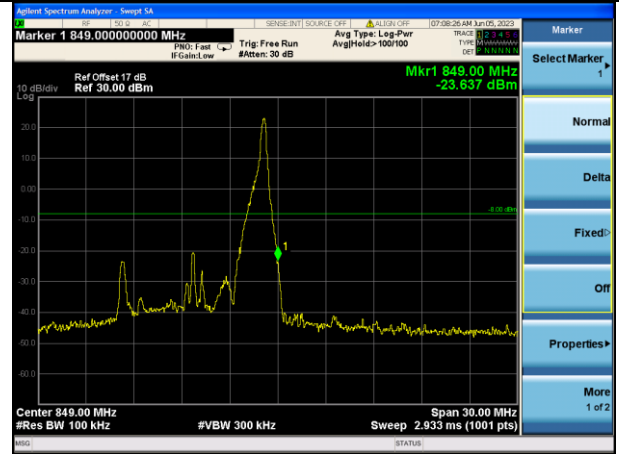

Highest channel

Test Mode: LTE Band 5 / 3MHz / 15RB / 16-QAM

Lowest channel

Highest channel

Test Mode: LTE Band 5 / 5MHz / 1RB / 16-QAM

Lowest channel

Highest channel

Test Mode: LTE Band 5 / 5MHz / 25RB / 16-QAM

Lowest channel

Highest channel

Test Mode: LTE Band 5 / 10MHz / 1RB / 16-QAM

Lowest channel

Highest channel

Test Mode: LTE Band 5 / 10MHz / 50RB / 16-QAM

Lowest channel

Highest channel