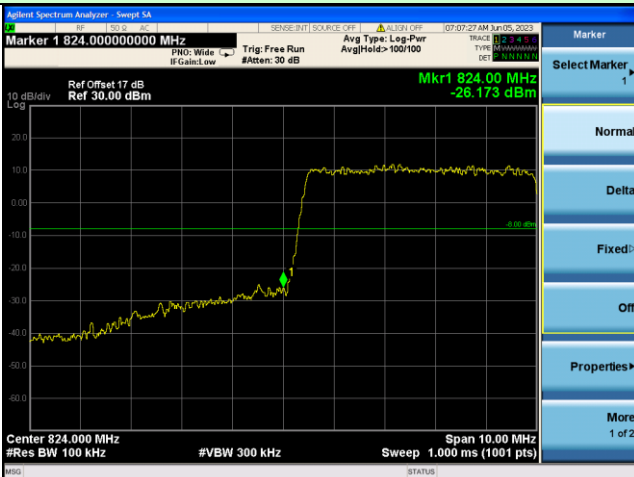

Test Mode: LTE Band 5 / 1.4MHz / 1RB / 16-QAM

Lowest channel

Highest channel

Test Mode: LTE Band 5 / 1.4MHz / 6RB / 16-QAM

Lowest channel

Highest channel

Test Mode: LTE Band 5 / 3MHz / 1RB / 16-QAM

Lowest channel

Highest channel

Test Mode: LTE Band 5 / 3MHz / 15RB / 16-QAM

Lowest channel

Highest channel

Test Mode: LTE Band 5 / 5MHz / 1RB / 16-QAM

Lowest channel

Highest channel

Test Mode: LTE Band 5 / 5MHz / 25RB / 16-QAM

Lowest channel

Highest channel

Test Mode: LTE Band 5 / 10MHz / 1RB / 16-QAM

Lowest channel

Highest channel

Test Mode: LTE Band 5 / 10MHz / 50RB / 16-QAM

Lowest channel

Highest channel