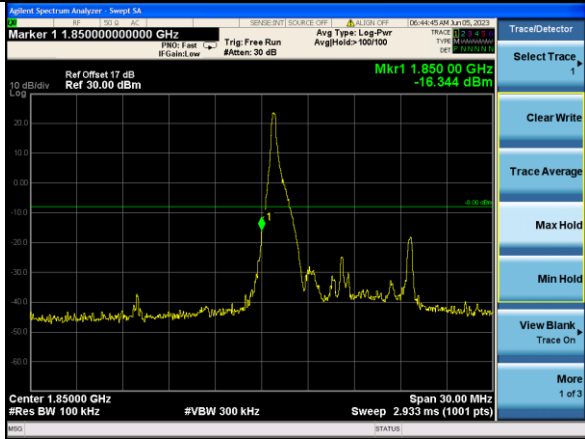

Lowest channel

Highest channel

Test Mode: LTE Band 4 / 3MHz / 1RB / 16-QAM

Lowest channel

Highest channel

Test Mode: LTE Band 4 / 3MHz / 15RB / 16-QAM

Lowest channel

Highest channel

Test Mode: LTE Band 4 / 5MHz / 1RB / 16-QAM

Lowest channel

Highest channel

Test Mode: LTE Band 4 / 5MHz / 25RB / 16-QAM

Lowest channel

Highest channel

Test Mode: LTE Band 4 / 10MHz / 1RB / 16-QAM

Lowest channel

Highest channel

Test Mode: LTE Band 4 / 10MHz / 50RB / 16-QAM

Lowest channel

Highest channel

Test Mode: LTE Band 4 / 15MHz / 1RB / 16-QAM

Lowest channel

Highest channel

Test Mode: LTE Band 4 / 15MHz / 75RB / 16-QAM

Lowest channel

Highest channel

Test Mode: LTE Band 4 / 20MHz / 1RB / 16-QAM

Lowest channel

Highest channel

Test Mode: LTE Band 4 / 20MHz / 100RB / 16-QAM

Lowest channel

Highest channel