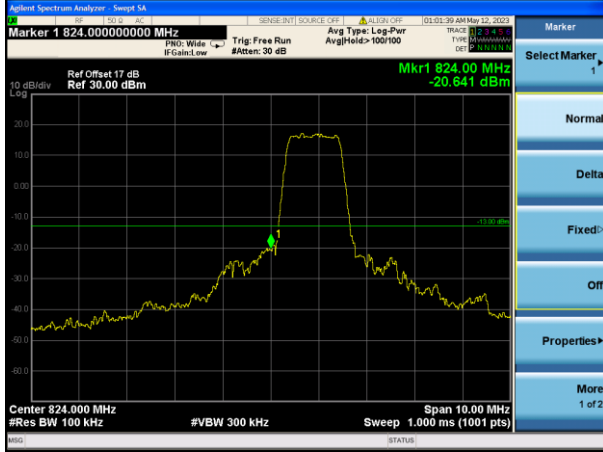

Lowest channel

Highest channel

Test Mode: LTE Band 4 / 20MHz / 1RB / 16-QAM

Lowest channel

Highest channel

Test Mode: LTE Band 4 / 20MHz / 100RB / 16-QAM

Lowest channel

Highest channel

Test Mode: LTE Band 5 / 1.4MHz / 1RB / QPSK

Lowest channel

Highest channel

Test Mode: LTE Band 5 / 1.4MHz / 6RB / QPSK

Lowest channel

Highest channel

Test Mode: LTE Band 5 / 3MHz / 1RB / QPSK

Lowest channel

Highest channel

Test Mode: LTE Band 5 / 3MHz / 15RB / QPSK

Lowest channel

Highest channel

Test Mode: LTE Band 5 / 5MHz / 1RB / QPSK

Lowest channel

Highest channel

Test Mode: LTE Band 5 / 5MHz / 25RB / QPSK

Lowest channel

Highest channel

Test Mode: LTE Band 5 / 10MHz / 1RB / QPSK

Lowest channel

Highest channel

Test Mode: LTE Band 5 / 10MHz / 50RB / QPSK

Lowest channel

Highest channel