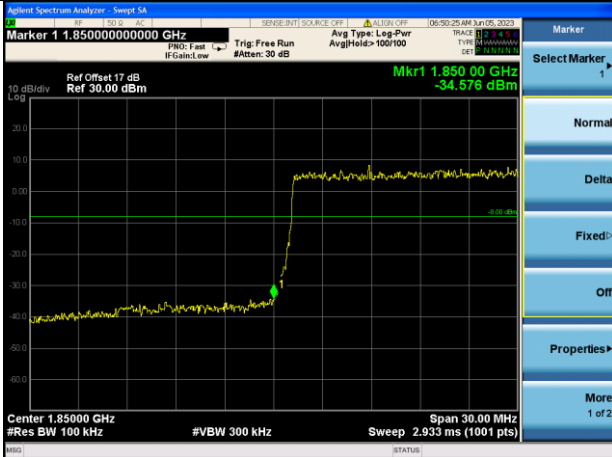

Highest channel

Test Mode: LTE Band 4 / 10MHz / 50RB / 16-QAM

Lowest channel

Highest channel

Test Mode: LTE Band 4 / 15MHz / 1RB / 16-QAM

Lowest channel

Highest channel

Test Mode: LTE Band 4 / 15MHz / 75RB / 16-QAM

Lowest channel

Highest channel

Test Mode: LTE Band 4 / 20MHz / 1RB / 16-QAM

Lowest channel

Highest channel

Test Mode: LTE Band 4 / 20MHz / 100RB / 16-QAM

Lowest channel

Highest channel

Test Mode: LTE Band 5 / 1.4MHz / 1RB / QPSK

Lowest channel

Highest channel

Test Mode: LTE Band 5 / 1.4MHz / 6RB / QPSK

Lowest channel

Highest channel

Test Mode: LTE Band 5 / 3MHz / 1RB / QPSK

Lowest channel