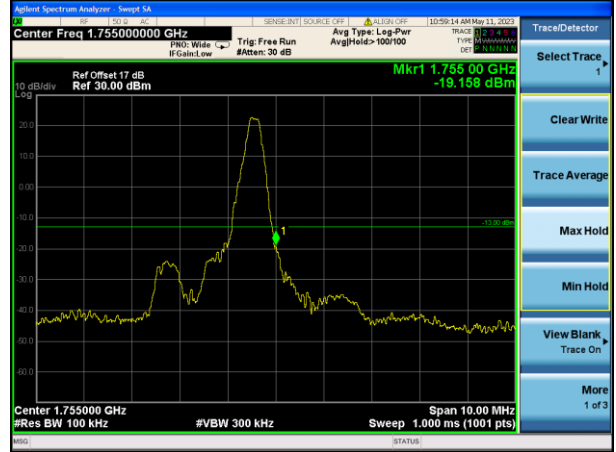

Test Mode: LTE Band 4 / 1.4MHz / 1RB / QPSK

Lowest channel

Highest channel

Test Mode: LTE Band 4 / 1.4MHz / 6RB / QPSK

Lowest channel

Highest channel

Test Mode: LTE Band 4 / 3MHz / 1RB / QPSK

Lowest channel

Highest channel

Test Mode: LTE Band 4 / 3MHz / 15RB / QPSK

Lowest channel

Highest channel

Test Mode: LTE Band 4 / 5MHz / 1RB / QPSK

Lowest channel

Highest channel

Test Mode: LTE Band 4 / 5MHz / 25RB / QPSK

Lowest channel

Highest channel

Test Mode: LTE Band 4 / 10MHz / 1RB / QPSK

Lowest channel

Highest channel

Test Mode: LTE Band 4 / 10MHz / 50RB / QPSK

Lowest channel

Highest channel