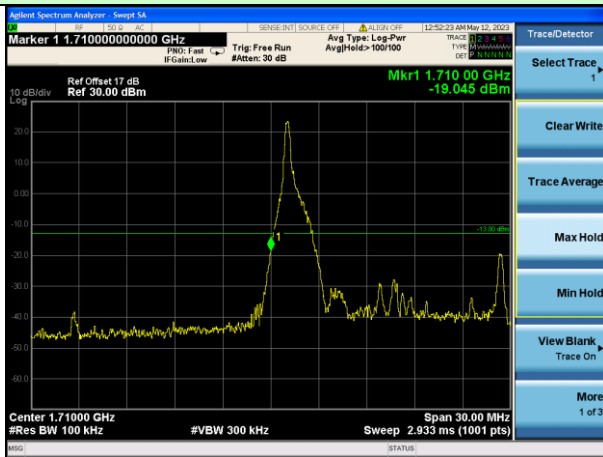

Highest channel

Test Mode: LTE Band 4 / 3MHz / 15RB / QPSK

Lowest channel

Highest channel

Test Mode: LTE Band 4 / 5MHz / 1RB / QPSK

Lowest channel

Highest channel

Test Mode: LTE Band 4 / 5MHz / 25RB / QPSK

Lowest channel

Highest channel

Test Mode: LTE Band 4 / 10MHz / 1RB / QPSK

Lowest channel

Highest channel

Test Mode: LTE Band 4 / 10MHz / 50RB / QPSK

Lowest channel

Highest channel

Test Mode: LTE Band 4 / 15MHz / 1RB / QPSK

Lowest channel

Highest channel

Test Mode: LTE Band 4 / 15MHz / 75RB / QPSK

Lowest channel

Highest channel

Test Mode: LTE Band 4 / 20MHz / 1RB / QPSK

Lowest channel

Highest channel

Test Mode: LTE Band 4 / 20MHz / 100RB / QPSK

Lowest channel

Highest channel

Test Mode: LTE Band 4 / 1.4MHz / 1RB / 16-QAM

Lowest channel

Highest channel

Test Mode: LTE Band 4 / 1.4MHz / 6RB / 16-QAM