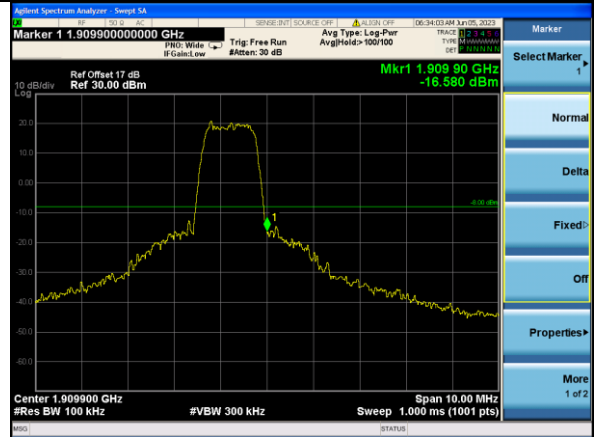

Test Mode: LTE Band 4 / 15MHz / 1RB / QPSK

Lowest channel

Highest channel

Test Mode: LTE Band 4 / 15MHz / 75RB / QPSK

Lowest channel

Highest channel

Test Mode: LTE Band 4 / 20MHz / 1RB / QPSK

Lowest channel

Highest channel

Test Mode: LTE Band 4 / 20MHz / 100RB / QPSK

Lowest channel

Highest channel

Test Mode: LTE Band 4 / 1.4MHz / 1RB / 16-QAM

Lowest channel

Highest channel

Test Mode: LTE Band 4 / 1.4MHz / 6RB / 16-QAM

Lowest channel

Highest channel

Test Mode: LTE Band 4 / 3MHz / 1RB / 16-QAM

Lowest channel

Highest channel

Test Mode: LTE Band 4 / 3MHz / 15RB / 16-QAM

Lowest channel

Highest channel

Test Mode: LTE Band 4 / 5MHz / 1RB / 16-QAM

Lowest channel

Highest channel

Test Mode: LTE Band 4 / 5MHz / 25RB / 16-QAM

Lowest channel

Highest channel

Test Mode: LTE Band 4 / 10MHz / 1RB / 16-QAM

Lowest channel