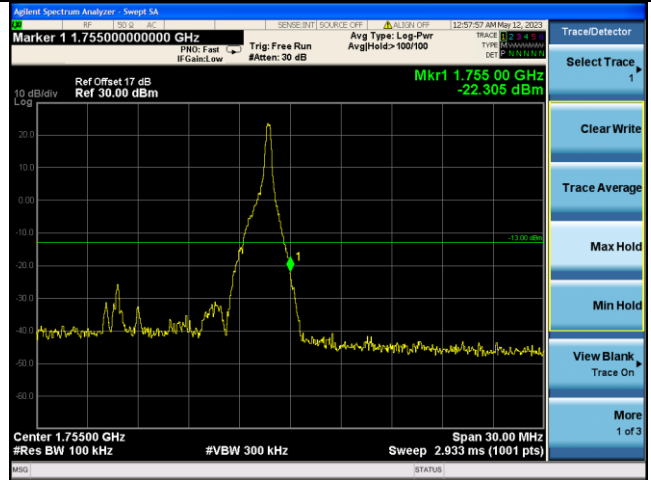

Lowest channel

Highest channel

Test Mode: LTE Band 4 / 10MHz / 1RB / QPSK

Lowest channel

Highest channel

Test Mode: LTE Band 4 / 10MHz / 50RB / QPSK

Lowest channel

Highest channel

Test Mode: LTE Band 4 / 15MHz / 1RB / QPSK

Lowest channel

Highest channel

Test Mode: LTE Band 4 / 15MHz / 75RB / QPSK

Lowest channel

Highest channel

Test Mode: LTE Band 4 / 20MHz / 1RB / QPSK

Lowest channel

Highest channel

Test Mode: LTE Band 4 / 20MHz / 100RB / QPSK

Lowest channel

Highest channel

Test Mode: LTE Band 4 / 1.4MHz / 1RB / 16-QAM

Lowest channel

Highest channel

Test Mode: LTE Band 4 / 1.4MHz / 6RB / 16-QAM

Lowest channel

Highest channel

Test Mode: LTE Band 4 / 3MHz / 1RB / 16-QAM

Lowest channel

Highest channel

Test Mode: LTE Band 4 / 3MHz / 15RB / 16-QAM

Lowest channel

Highest channel