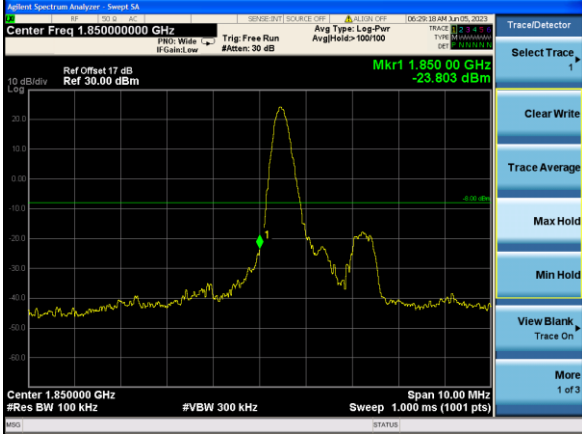

Test Mode: LTE Band 4 / 15MHz / 1RB / QPSK

Lowest channel

Highest channel

Test Mode: LTE Band 4 / 15MHz / 75RB / QPSK

Lowest channel

Highest channel

Test Mode: LTE Band 4 / 20MHz / 1RB / QPSK

Lowest channel

Highest channel

Test Mode: LTE Band 4 / 20MHz / 100RB / QPSK

Lowest channel

Highest channel

Test Mode: LTE Band 4 / 1.4MHz / 1RB / 16-QAM

Lowest channel

Highest channel

Test Mode: LTE Band 4 / 1.4MHz / 6RB / 16-QAM

Lowest channel

Highest channel

Test Mode: LTE Band 4 / 3MHz / 1RB / 16-QAM

Lowest channel

Highest channel

Test Mode: LTE Band 4 / 3MHz / 15RB / 16-QAM

Lowest channel

Highest channel

Test Mode: LTE Band 4 / 5MHz / 1RB / 16-QAM

Lowest channel

Highest channel

Test Mode: LTE Band 4 / 5MHz / 25RB / 16-QAM

Lowest channel

Highest channel

Test Mode: LTE Band 4 / 10MHz / 1RB / 16-QAM

Lowest channel