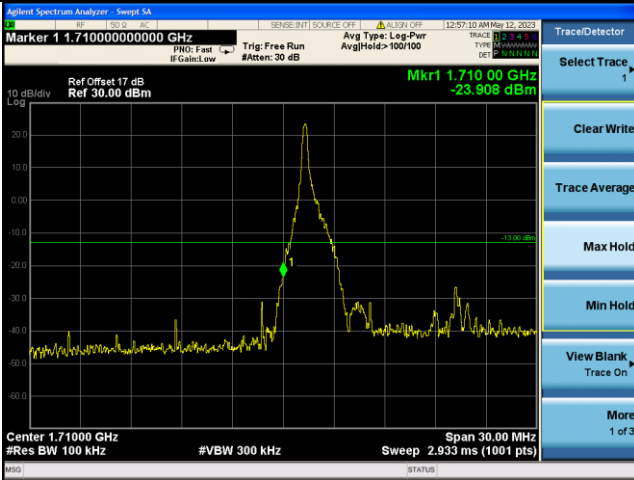

Lowest channel

Highest channel

Test Mode: LTE Band 4 / 10MHz / 1RB / QPSK

Lowest channel

Highest channel

Test Mode: LTE Band 4 / 10MHz / 50RB / QPSK

Lowest channel

Highest channel

Test Mode: LTE Band 4 / 15MHz / 1RB / QPSK

Lowest channel

Highest channel

Test Mode: LTE Band 4 / 15MHz / 75RB / QPSK

Lowest channel

Highest channel

Test Mode: LTE Band 4 / 20MHz / 1RB / QPSK

Lowest channel

Highest channel

Test Mode: LTE Band 4 / 20MHz / 100RB / QPSK

Lowest channel

Highest channel

Test Mode: LTE Band 4 / 1.4MHz / 1RB / 16-QAM

Lowest channel

Highest channel

Test Mode: LTE Band 4 / 1.4MHz / 6RB / 16-QAM

Lowest channel

Highest channel

Test Mode: LTE Band 4 / 3MHz / 1RB / 16-QAM

Lowest channel

Highest channel

Test Mode: LTE Band 4 / 3MHz / 15RB / 16-QAM

Lowest channel

Highest channel