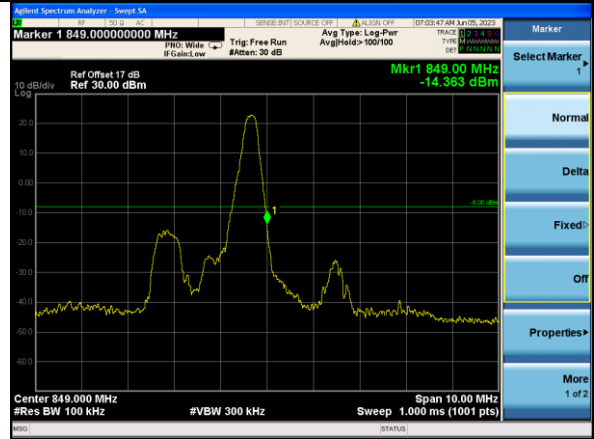

Highest channel

Test Mode: LTE Band 5 / 3MHz / 15RB / QPSK

Lowest channel

Highest channel

Test Mode: LTE Band 5 / 5MHz / 1RB / QPSK

Lowest channel

Highest channel

Test Mode: LTE Band 5 / 5MHz / 25RB / QPSK

Lowest channel

Highest channel

Test Mode: LTE Band 5 / 10MHz / 1RB / QPSK

Lowest channel

Highest channel

Test Mode: LTE Band 5 / 10MHz / 50RB / QPSK

Lowest channel

Highest channel

Test Mode: LTE Band 5 / 1.4MHz / 1RB / 16-QAM

Lowest channel

Highest channel

Test Mode: LTE Band 5 / 1.4MHz / 6RB / 16-QAM

Lowest channel

Highest channel

Test Mode: LTE Band 5 / 3MHz / 1RB / 16-QAM

Lowest channel

Highest channel

Test Mode: LTE Band 5 / 3MHz / 15RB / 16-QAM

Lowest channel

Highest channel

Test Mode: LTE Band 5 / 5MHz / 1RB / 16-QAM

Lowest channel

Highest channel

Test Mode: LTE Band 5 / 5MHz / 25RB / 16-QAM