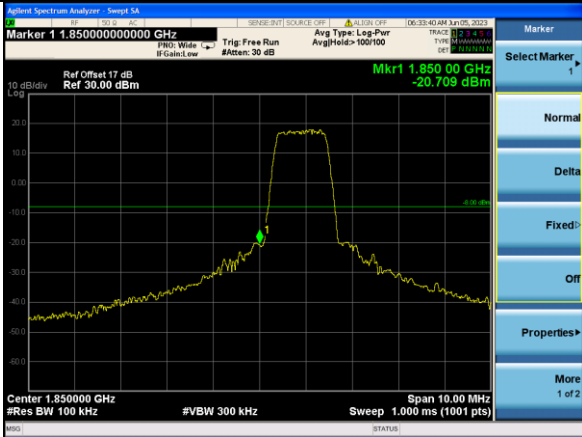

Test Mode: LTE Band 4 / 15MHz / 1RB / QPSK

Lowest channel

Highest channel

Test Mode: LTE Band 4 / 15MHz / 75RB / QPSK

Lowest channel

Highest channel

Test Mode: LTE Band 4 / 20MHz / 1RB / QPSK

Lowest channel

Highest channel

Test Mode: LTE Band 4 / 20MHz / 100RB / QPSK

Lowest channel

Highest channel

Test Mode: LTE Band 4 / 1.4MHz / 1RB / 16-QAM

Lowest channel

Highest channel

Test Mode: LTE Band 4 / 1.4MHz / 6RB / 16-QAM

Lowest channel

Highest channel

Test Mode: LTE Band 4 / 3MHz / 1RB / 16-QAM

Lowest channel

Highest channel

Test Mode: LTE Band 4 / 3MHz / 15RB / 16-QAM

Lowest channel

Highest channel

Test Mode: LTE Band 4 / 5MHz / 1RB / 16-QAM

Lowest channel

Highest channel

Test Mode: LTE Band 4 / 5MHz / 25RB / 16-QAM

Lowest channel

Highest channel

Test Mode: LTE Band 4 / 10MHz / 1RB / 16-QAM

Lowest channel