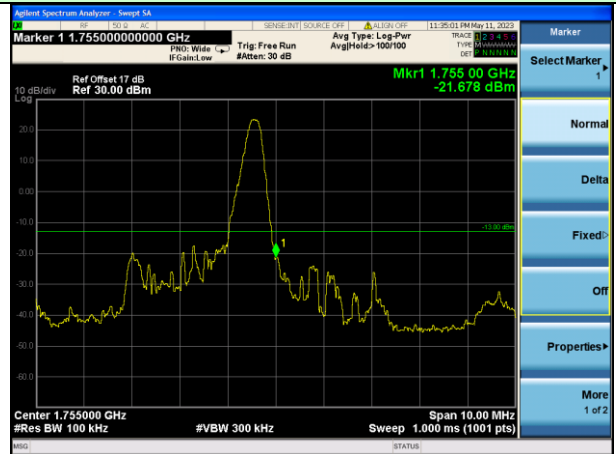

Test Mode: LTE Band 4 / 1.4MHz / 1RB / QPSK

Lowest channel

Highest channel

Test Mode: LTE Band 4 / 1.4MHz / 6RB / QPSK

Lowest channel

Highest channel

Test Mode: LTE Band 4 / 3MHz / 1RB / QPSK

Lowest channel

Highest channel

Test Mode: LTE Band 4 / 3MHz / 15RB / QPSK

Lowest channel

Highest channel

Test Mode: LTE Band 4 / 5MHz / 1RB / QPSK

Lowest channel

Highest channel

Test Mode: LTE Band 4 / 5MHz / 25RB / QPSK

Lowest channel

Highest channel

Test Mode: LTE Band 4 / 10MHz / 1RB / QPSK

Lowest channel

Highest channel

Test Mode: LTE Band 4 / 10MHz / 50RB / QPSK

Lowest channel

Highest channel