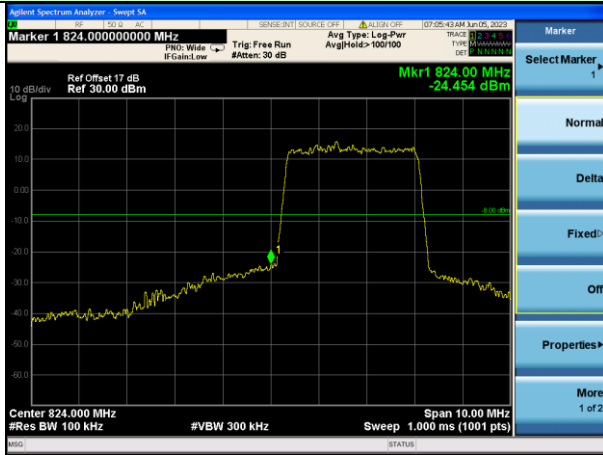

Lowest channel

Highest channel

Test Mode: LTE Band 5 / 10MHz / 1RB / QPSK

Lowest channel

Highest channel

Test Mode: LTE Band 5 / 10MHz / 50RB / QPSK

Lowest channel

Highest channel

Test Mode: LTE Band 5 / 1.4MHz / 1RB / 16-QAM

Lowest channel

Highest channel

Test Mode: LTE Band 5 / 1.4MHz / 6RB / 16-QAM

Lowest channel

Highest channel

Test Mode: LTE Band 5 / 3MHz / 1RB / 16-QAM

Lowest channel

Highest channel

Test Mode: LTE Band 5 / 3MHz / 15RB / 16-QAM

Lowest channel

Highest channel

Test Mode: LTE Band 5 / 5MHz / 1RB / 16-QAM

Lowest channel

Highest channel

Test Mode: LTE Band 5 / 5MHz / 25RB / 16-QAM

Lowest channel

Highest channel

Test Mode: LTE Band 5 / 10MHz / 1RB / 16-QAM

Lowest channel

Highest channel

Test Mode: LTE Band 5 / 10MHz / 50RB / 16-QAM

Lowest channel

Highest channel