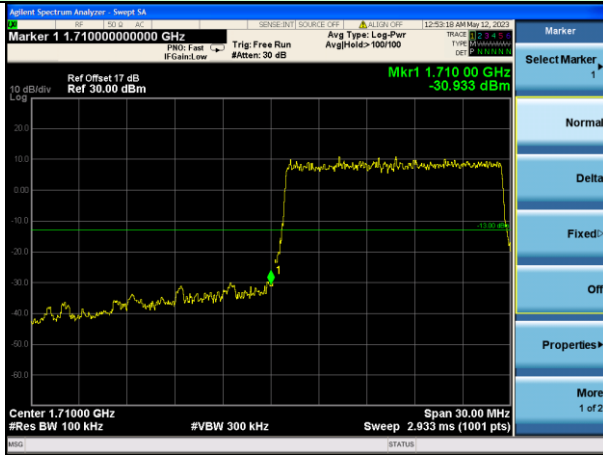

Lowest channel

Highest channel

Test Mode: LTE Band 4 / 10MHz / 1RB / QPSK

Lowest channel

Highest channel

Test Mode: LTE Band 4 / 10MHz / 50RB / QPSK

Lowest channel

Highest channel

Test Mode: LTE Band 4 / 15MHz / 1RB / QPSK

Lowest channel

Highest channel

Test Mode: LTE Band 4 / 15MHz / 75RB / QPSK

Lowest channel

Highest channel

Test Mode: LTE Band 4 / 20MHz / 1RB / QPSK

Lowest channel

Highest channel

Test Mode: LTE Band 4 / 20MHz / 100RB / QPSK

Lowest channel

Highest channel

Test Mode: LTE Band 4 / 1.4MHz / 1RB / 16-QAM

Lowest channel

Highest channel

Test Mode: LTE Band 4 / 1.4MHz / 6RB / 16-QAM

Lowest channel

Highest channel

Test Mode: LTE Band 4 / 3MHz / 1RB / 16-QAM

Lowest channel

Highest channel

Test Mode: LTE Band 4 / 3MHz / 15RB / 16-QAM

Lowest channel

Highest channel