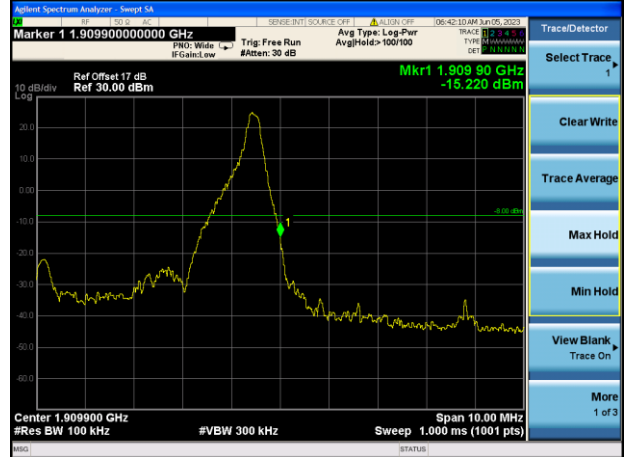

Highest channel

Test Mode: LTE Band 4 / 20MHz / 100RB / QPSK

Lowest channel

Highest channel

Test Mode: LTE Band 4 / 1.4MHz / 1RB / 16-QAM

Lowest channel

Highest channel

Test Mode: LTE Band 4 / 1.4MHz / 6RB / 16-QAM

Lowest channel

Highest channel

Test Mode: LTE Band 4 / 3MHz / 1RB / 16-QAM

Lowest channel

Highest channel

Test Mode: LTE Band 4 / 3MHz / 15RB / 16-QAM

Lowest channel

Highest channel

Test Mode: LTE Band 4 / 5MHz / 1RB / 16-QAM

Lowest channel

Highest channel

Test Mode: LTE Band 4 / 5MHz / 25RB / 16-QAM

Lowest channel

Highest channel

Test Mode: LTE Band 4 / 10MHz / 1RB / 16-QAM

Lowest channel

Highest channel

Test Mode: LTE Band 4 / 10MHz / 50RB / 16-QAM

Lowest channel

Highest channel

Test Mode: LTE Band 4 / 15MHz / 1RB / 16-QAM

Lowest channel

Highest channel

Test Mode: LTE Band 4 / 15MHz / 75RB / 16-QAM