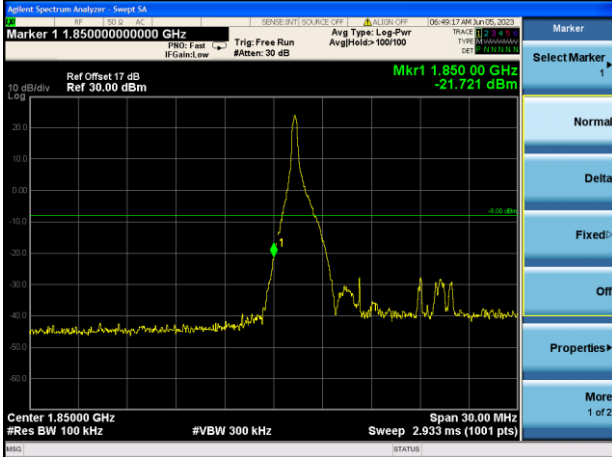

Test Mode: LTE Band 4 / 5MHz / 1RB / 16-QAM

Lowest channel

Highest channel

Test Mode: LTE Band 4 / 5MHz / 25RB / 16-QAM

Lowest channel

Highest channel

Test Mode: LTE Band 4 / 10MHz / 1RB / 16-QAM

Lowest channel

Highest channel

Test Mode: LTE Band 4 / 10MHz / 50RB / 16-QAM

Lowest channel

Highest channel

Test Mode: LTE Band 4 / 15MHz / 1RB / 16-QAM

Lowest channel

Highest channel

Test Mode: LTE Band 4 / 15MHz / 75RB / 16-QAM

Lowest channel

Highest channel

Test Mode: LTE Band 4 / 20MHz / 1RB / 16-QAM

Lowest channel

Highest channel

Test Mode: LTE Band 4 / 20MHz / 100RB / 16-QAM

Lowest channel

Highest channel

Test Mode: LTE Band 5 / 1.4MHz / 1RB / QPSK

Lowest channel

Highest channel

Test Mode: LTE Band 5 / 1.4MHz / 6RB / QPSK

Lowest channel

Highest channel

Test Mode: LTE Band 5 / 3MHz / 1RB / QPSK

Lowest channel