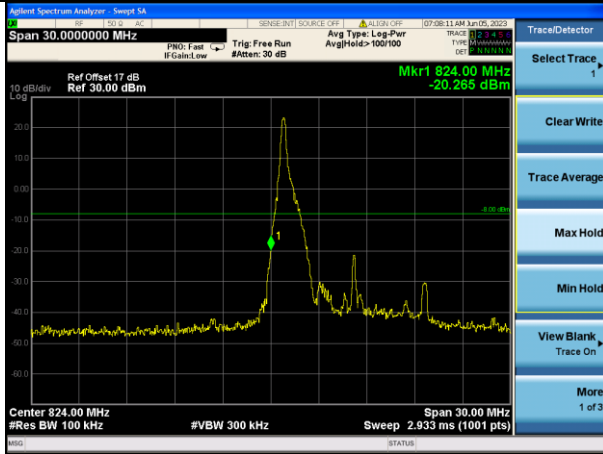

Test Mode: LTE Band 5 / 1.4MHz / 1RB / 16-QAM

Lowest channel

Highest channel

Test Mode: LTE Band 5 / 1.4MHz / 6RB / 16-QAM

Lowest channel

Highest channel

Test Mode: LTE Band 5 / 3MHz / 1RB / 16-QAM

Lowest channel

Highest channel

Test Mode: LTE Band 5 / 3MHz / 15RB / 16-QAM

Lowest channel

Highest channel

Test Mode: LTE Band 5 / 5MHz / 1RB / 16-QAM

Lowest channel

Highest channel

Test Mode: LTE Band 5 / 5MHz / 25RB / 16-QAM

Lowest channel

Highest channel

Test Mode: LTE Band 5 / 10MHz / 1RB / 16-QAM

Lowest channel

Highest channel

Test Mode: LTE Band 5 / 10MHz / 50RB / 16-QAM

Lowest channel

Highest channel