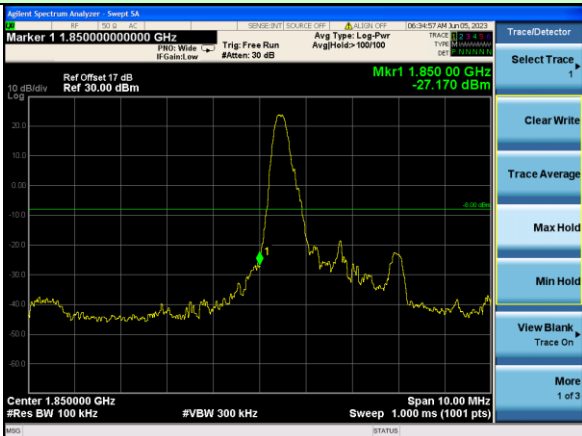

Test Mode: LTE Band 4 / 15MHz / 1RB / QPSK

Lowest channel

Highest channel

Test Mode: LTE Band 4 / 15MHz / 75RB / QPSK

Lowest channel

Highest channel

Test Mode: LTE Band 4 / 20MHz / 1RB / QPSK

Lowest channel

Highest channel

Test Mode: LTE Band 4 / 20MHz / 100RB / QPSK

Lowest channel

Highest channel

Test Mode: LTE Band 4 / 1.4MHz / 1RB / 16-QAM

Lowest channel

Highest channel

Test Mode: LTE Band 4 / 1.4MHz / 6RB / 16-QAM

Lowest channel

Highest channel

Test Mode: LTE Band 4 / 3MHz / 1RB / 16-QAM

Lowest channel

Highest channel

Test Mode: LTE Band 4 / 3MHz / 15RB / 16-QAM

Lowest channel

Highest channel

Test Mode: LTE Band 4 / 5MHz / 1RB / 16-QAM

Lowest channel

Highest channel

Test Mode: LTE Band 4 / 5MHz / 25RB / 16-QAM

Lowest channel

Highest channel

Test Mode: LTE Band 4 / 10MHz / 1RB / 16-QAM

Lowest channel