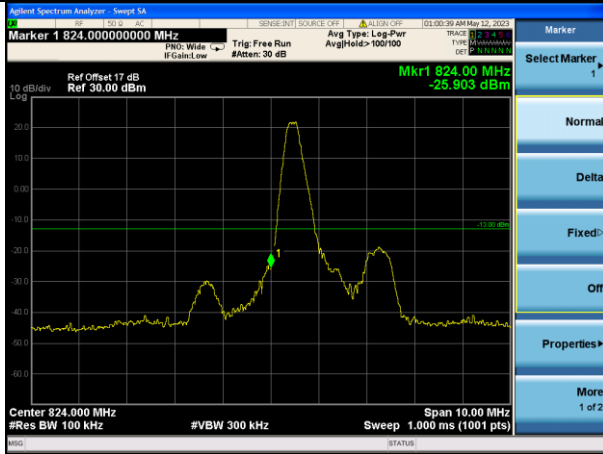

Highest channel

Test Mode: LTE Band 4 / 10MHz / 50RB / 16-QAM

Lowest channel

Highest channel

Test Mode: LTE Band 4 / 15MHz / 1RB / 16-QAM

Lowest channel

Highest channel

Test Mode: LTE Band 4 / 15MHz / 75RB / 16-QAM

Lowest channel

Highest channel

Test Mode: LTE Band 4 / 20MHz / 1RB / 16-QAM

Lowest channel

Highest channel

Test Mode: LTE Band 4 / 20MHz / 100RB / 16-QAM

Lowest channel

Highest channel

Test Mode: LTE Band 5 / 1.4MHz / 1RB / QPSK

Lowest channel

Highest channel

Test Mode: LTE Band 5 / 1.4MHz / 6RB / QPSK

Lowest channel

Highest channel

Test Mode: LTE Band 5 / 3MHz / 1RB / QPSK

Lowest channel

Highest channel

Test Mode: LTE Band 5 / 3MHz / 15RB / QPSK

Lowest channel

Highest channel

Test Mode: LTE Band 5 / 5MHz / 1RB / QPSK

Lowest channel

Highest channel

Test Mode: LTE Band 5 / 5MHz / 25RB / QPSK