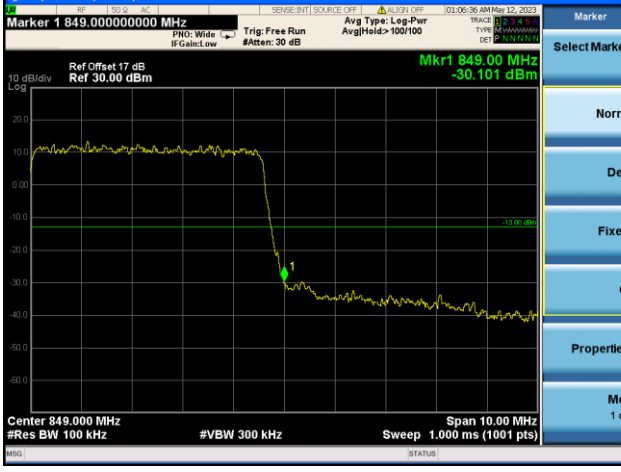

Test Mode: LTE Band 5 / 1.4MHz / 1RB / QPSK

Lowest channel

Highest channel

Test Mode: LTE Band 5 / 1.4MHz / 6RB / QPSK

Lowest channel

Highest channel

Test Mode: LTE Band 5 / 3MHz / 1RB / QPSK

Lowest channel

Highest channel

Test Mode: LTE Band 5 / 3MHz / 15RB / QPSK

Lowest channel

Highest channel

Test Mode: LTE Band 5 / 5MHz / 1RB / QPSK

Lowest channel

Highest channel

Test Mode: LTE Band 5 / 5MHz / 25RB / QPSK

Lowest channel

Highest channel

Test Mode: LTE Band 5 / 10MHz / 1RB / QPSK

Lowest channel

Highest channel

Test Mode: LTE Band 5 / 10MHz / 50RB / QPSK

Lowest channel

Highest channel

Test Mode: LTE Band 5 / 1.4MHz / 1RB / 16-QAM

Lowest channel

Highest channel

Test Mode: LTE Band 5 / 1.4MHz / 6RB / 16-QAM

Lowest channel

Highest channel

Test Mode: LTE Band 5 / 3MHz / 1RB / 16-QAM

Lowest channel