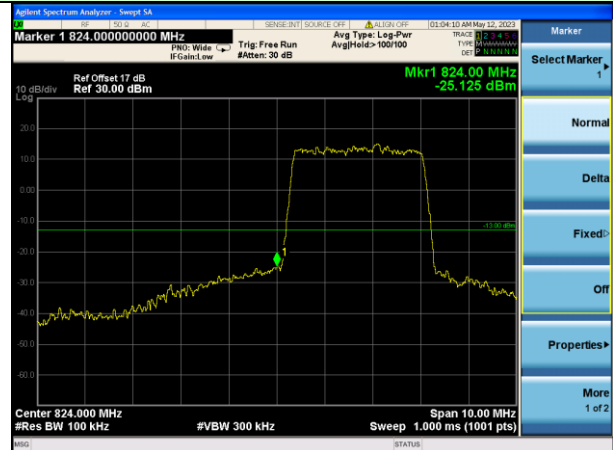

Lowest channel

Highest channel

Test Mode: LTE Band 4 / 20MHz / 1RB / 16-QAM

Lowest channel

Highest channel

Test Mode: LTE Band 4 / 20MHz / 100RB / 16-QAM

Lowest channel

Highest channel

Test Mode: LTE Band 5 / 1.4MHz / 1RB / QPSK

Lowest channel

Highest channel

Test Mode: LTE Band 5 / 1.4MHz / 6RB / QPSK

Lowest channel

Highest channel

Test Mode: LTE Band 5 / 3MHz / 1RB / QPSK

Lowest channel

Highest channel

Test Mode: LTE Band 5 / 3MHz / 15RB / QPSK

Lowest channel

Highest channel

Test Mode: LTE Band 5 / 5MHz / 1RB / QPSK

Lowest channel

Highest channel

Test Mode: LTE Band 5 / 5MHz / 25RB / QPSK