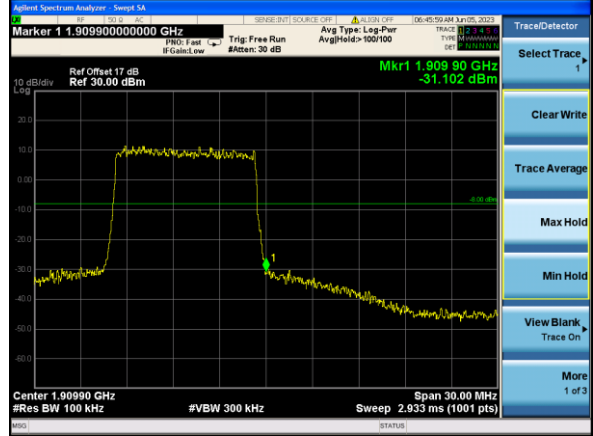

Lowest channel

Highest channel

Test Mode: LTE Band 4 / 3MHz / 1RB / 16-QAM

Lowest channel

Highest channel

Test Mode: LTE Band 4 / 3MHz / 15RB / 16-QAM

Lowest channel

Highest channel

Test Mode: LTE Band 4 / 5MHz / 1RB / 16-QAM

Lowest channel

Highest channel

Test Mode: LTE Band 4 / 5MHz / 25RB / 16-QAM

Lowest channel

Highest channel

Test Mode: LTE Band 4 / 10MHz / 1RB / 16-QAM

Lowest channel

Highest channel

Test Mode: LTE Band 4 / 10MHz / 50RB / 16-QAM

Lowest channel

Highest channel

Test Mode: LTE Band 4 / 15MHz / 1RB / 16-QAM

Lowest channel

Highest channel

Test Mode: LTE Band 4 / 15MHz / 75RB / 16-QAM

Lowest channel

Highest channel

Test Mode: LTE Band 4 / 20MHz / 1RB / 16-QAM

Lowest channel

Highest channel

Test Mode: LTE Band 4 / 20MHz / 100RB / 16-QAM

Lowest channel

Highest channel