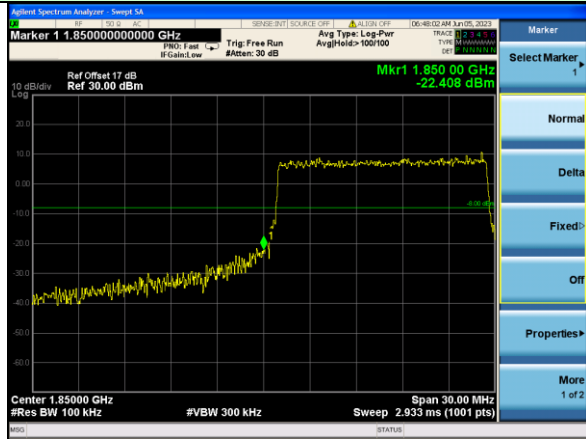

Test Mode: LTE Band 4 / 5MHz / 1RB / 16-QAM

Lowest channel

Highest channel

Test Mode: LTE Band 4 / 5MHz / 25RB / 16-QAM

Lowest channel

Highest channel

Test Mode: LTE Band 4 / 10MHz / 1RB / 16-QAM

Lowest channel

Highest channel

Test Mode: LTE Band 4 / 10MHz / 50RB / 16-QAM

Lowest channel

Highest channel

Test Mode: LTE Band 4 / 15MHz / 1RB / 16-QAM

Lowest channel

Highest channel

Test Mode: LTE Band 4 / 15MHz / 75RB / 16-QAM

Lowest channel

Highest channel

Test Mode: LTE Band 4 / 20MHz / 1RB / 16-QAM

Lowest channel

Highest channel

Test Mode: LTE Band 4 / 20MHz / 100RB / 16-QAM

Lowest channel

Highest channel