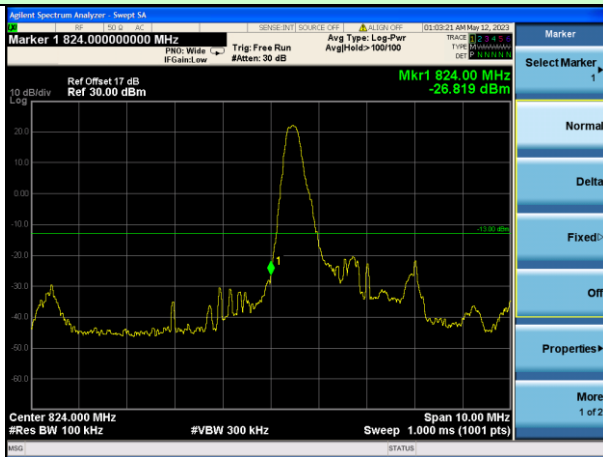

Lowest channel

Highest channel

Test Mode: LTE Band 4 / 20MHz / 1RB / 16-QAM

Lowest channel

Highest channel

Test Mode: LTE Band 4 / 20MHz / 100RB / 16-QAM

Lowest channel

Highest channel

Test Mode: LTE Band 5 / 1.4MHz / 1RB / QPSK

Lowest channel

Highest channel

Test Mode: LTE Band 5 / 1.4MHz / 6RB / QPSK

Lowest channel

Highest channel

Test Mode: LTE Band 5 / 3MHz / 1RB / QPSK

Lowest channel

Highest channel

Test Mode: LTE Band 5 / 3MHz / 15RB / QPSK

Lowest channel

Highest channel

Test Mode: LTE Band 5 / 5MHz / 1RB / QPSK

Lowest channel

Highest channel

Test Mode: LTE Band 5 / 5MHz / 25RB / QPSK