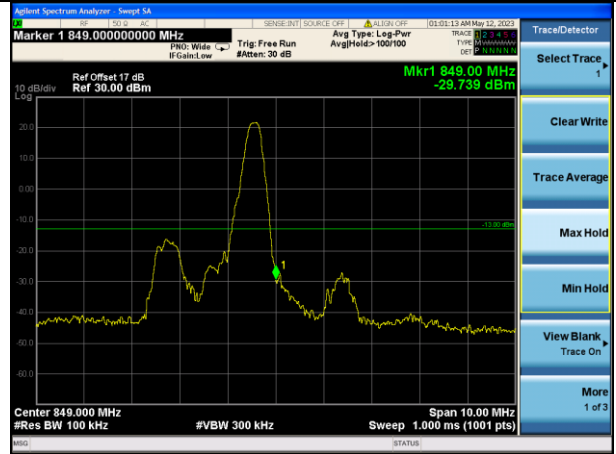

Highest channel

Test Mode: LTE Band 4 / 10MHz / 50RB / 16-QAM

Lowest channel

Highest channel

Test Mode: LTE Band 4 / 15MHz / 1RB / 16-QAM

Lowest channel

Highest channel

Test Mode: LTE Band 4 / 15MHz / 75RB / 16-QAM

Lowest channel

Highest channel

Test Mode: LTE Band 4 / 20MHz / 1RB / 16-QAM

Lowest channel

Highest channel

Test Mode: LTE Band 4 / 20MHz / 100RB / 16-QAM

Lowest channel

Highest channel

Test Mode: LTE Band 5 / 1.4MHz / 1RB / QPSK

Lowest channel

Highest channel

Test Mode: LTE Band 5 / 1.4MHz / 6RB / QPSK

Lowest channel

Highest channel

Test Mode: LTE Band 5 / 3MHz / 1RB / QPSK

Lowest channel

Highest channel

Test Mode: LTE Band 5 / 3MHz / 15RB / QPSK

Lowest channel

Highest channel

Test Mode: LTE Band 5 / 5MHz / 1RB / QPSK

Lowest channel

Highest channel

Test Mode: LTE Band 5 / 5MHz / 25RB / QPSK