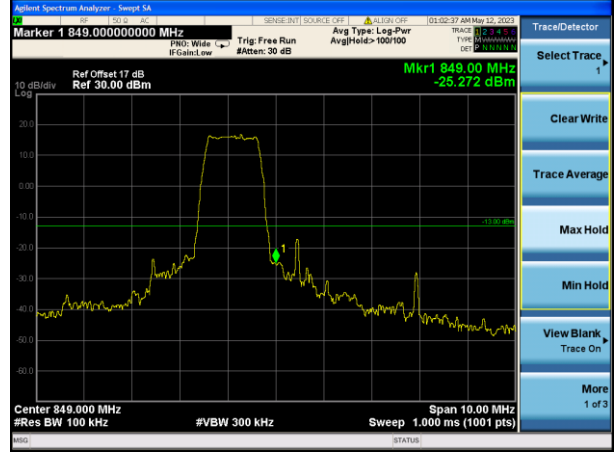

Lowest channel

Highest channel

Test Mode: LTE Band 4 / 20MHz / 1RB / 16-QAM

Lowest channel

Highest channel

Test Mode: LTE Band 4 / 20MHz / 100RB / 16-QAM

Lowest channel

Highest channel

Test Mode: LTE Band 5 / 1.4MHz / 1RB / QPSK

Lowest channel

Highest channel

Test Mode: LTE Band 5 / 1.4MHz / 6RB / QPSK

Lowest channel

Highest channel

Test Mode: LTE Band 5 / 3MHz / 1RB / QPSK

Lowest channel

Highest channel

Test Mode: LTE Band 5 / 3MHz / 15RB / QPSK

Lowest channel

Highest channel

Test Mode: LTE Band 5 / 5MHz / 1RB / QPSK

Lowest channel

Highest channel

Test Mode: LTE Band 5 / 5MHz / 25RB / QPSK

Lowest channel

Highest channel

Test Mode: LTE Band 5 / 10MHz / 1RB / QPSK

Lowest channel

Highest channel

Test Mode: LTE Band 5 / 10MHz / 50RB / QPSK

Lowest channel

Highest channel