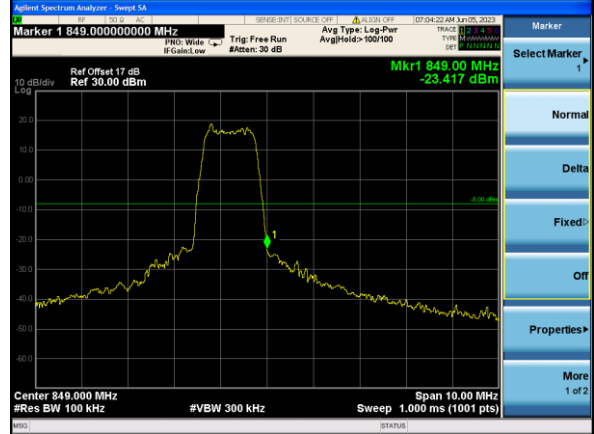

Lowest channel

Highest channel

Test Mode: LTE Band 5 / 10MHz / 1RB / QPSK

Lowest channel

Highest channel

Test Mode: LTE Band 5 / 10MHz / 50RB / QPSK

Lowest channel

Highest channel

Test Mode: LTE Band 5 / 1.4MHz / 1RB / 16-QAM

Lowest channel

Highest channel

Test Mode: LTE Band 5 / 1.4MHz / 6RB / 16-QAM

Lowest channel

Highest channel

Test Mode: LTE Band 5 / 3MHz / 1RB / 16-QAM

Lowest channel

Highest channel

Test Mode: LTE Band 5 / 3MHz / 15RB / 16-QAM

Lowest channel

Highest channel

Test Mode: LTE Band 5 / 5MHz / 1RB / 16-QAM

Lowest channel

Highest channel

Test Mode: LTE Band 5 / 5MHz / 25RB / 16-QAM

Lowest channel

Highest channel

Test Mode: LTE Band 5 / 10MHz / 1RB / 16-QAM

Lowest channel

Highest channel

Test Mode: LTE Band 5 / 10MHz / 50RB / 16-QAM

Lowest channel

Highest channel