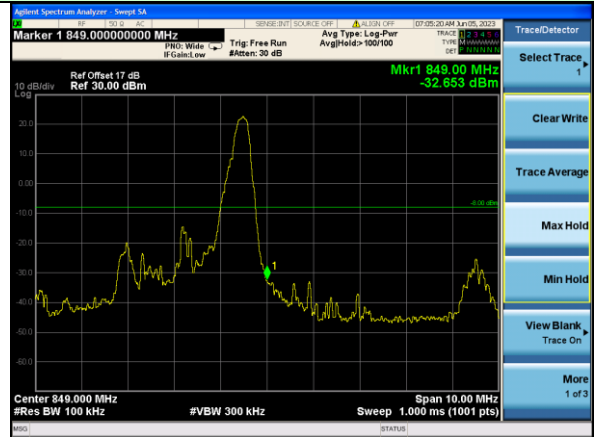

Lowest channel

Highest channel

Test Mode: LTE Band 5 / 10MHz / 1RB / QPSK

Lowest channel

Highest channel

Test Mode: LTE Band 5 / 10MHz / 50RB / QPSK

Lowest channel

Highest channel

Test Mode: LTE Band 5 / 1.4MHz / 1RB / 16-QAM

Lowest channel

Highest channel

Test Mode: LTE Band 5 / 1.4MHz / 6RB / 16-QAM

Lowest channel

Highest channel

Test Mode: LTE Band 5 / 3MHz / 1RB / 16-QAM

Lowest channel

Highest channel

Test Mode: LTE Band 5 / 3MHz / 15RB / 16-QAM

Lowest channel

Highest channel

Test Mode: LTE Band 5 / 5MHz / 1RB / 16-QAM

Lowest channel

Highest channel

Test Mode: LTE Band 5 / 5MHz / 25RB / 16-QAM

Lowest channel

Highest channel

Test Mode: LTE Band 5 / 10MHz / 1RB / 16-QAM

Lowest channel

Highest channel

Test Mode: LTE Band 5 / 10MHz / 50RB / 16-QAM

Lowest channel

Highest channel