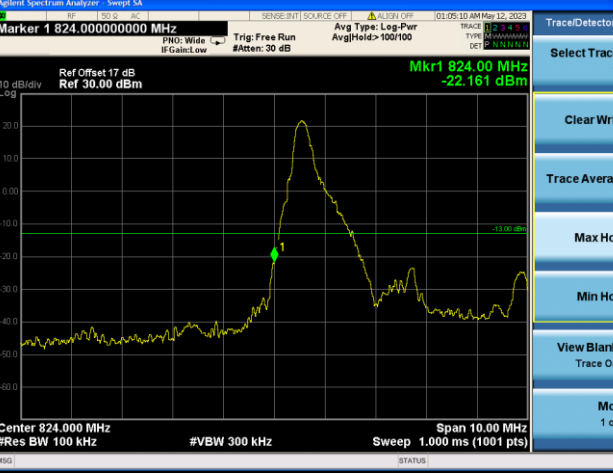

Test Mode: LTE Band 5 / 1.4MHz / 1RB / QPSK

Lowest channel

Highest channel

Test Mode: LTE Band 5 / 1.4MHz / 6RB / QPSK

Lowest channel

Highest channel

Test Mode: LTE Band 5 / 3MHz / 1RB / QPSK

Lowest channel

Highest channel

Test Mode: LTE Band 5 / 3MHz / 15RB / QPSK

Lowest channel

Highest channel

Test Mode: LTE Band 5 / 5MHz / 1RB / QPSK

Lowest channel

Highest channel

Test Mode: LTE Band 5 / 5MHz / 25RB / QPSK

Lowest channel

Highest channel

Test Mode: LTE Band 5 / 10MHz / 1RB / QPSK

Lowest channel

Highest channel

Test Mode: LTE Band 5 / 10MHz / 50RB / QPSK

Lowest channel

Highest channel

Test Mode: LTE Band 5 / 1.4MHz / 1RB / 16-QAM

Lowest channel

Highest channel

Test Mode: LTE Band 5 / 1.4MHz / 6RB / 16-QAM

Lowest channel

Highest channel

Test Mode: LTE Band 5 / 3MHz / 1RB / 16-QAM

Lowest channel