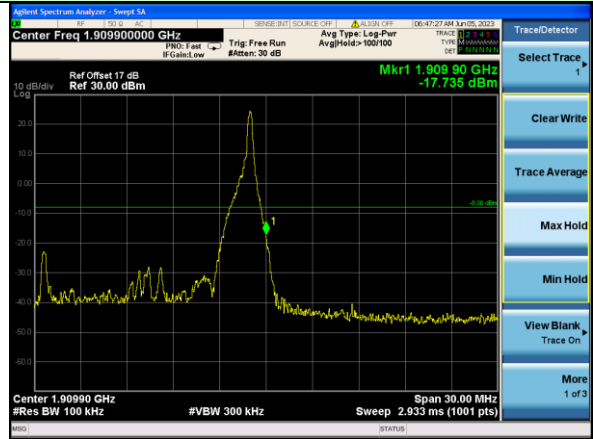

Test Mode: LTE Band 4 / 5MHz / 1RB / 16-QAM

Lowest channel

Highest channel

Test Mode: LTE Band 4 / 5MHz / 25RB / 16-QAM

Lowest channel

Highest channel

Test Mode: LTE Band 4 / 10MHz / 1RB / 16-QAM

Lowest channel

Highest channel

Test Mode: LTE Band 4 / 10MHz / 50RB / 16-QAM

Lowest channel

Highest channel

Test Mode: LTE Band 4 / 15MHz / 1RB / 16-QAM

Lowest channel

Highest channel

Test Mode: LTE Band 4 / 15MHz / 75RB / 16-QAM

Lowest channel

Highest channel

Test Mode: LTE Band 4 / 20MHz / 1RB / 16-QAM

Lowest channel

Highest channel

Test Mode: LTE Band 4 / 20MHz / 100RB / 16-QAM

Lowest channel

Highest channel