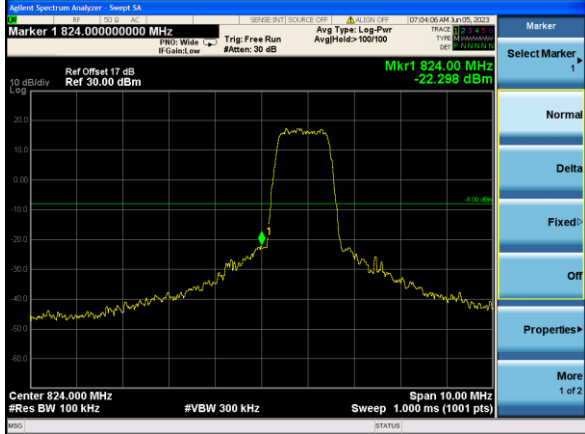

Lowest channel

Highest channel

Test Mode: LTE Band 5 / 10MHz / 1RB / QPSK

Lowest channel

Highest channel

Test Mode: LTE Band 5 / 10MHz / 50RB / QPSK

Lowest channel

Highest channel

Test Mode: LTE Band 5 / 1.4MHz / 1RB / 16-QAM

Lowest channel

Highest channel

Test Mode: LTE Band 5 / 1.4MHz / 6RB / 16-QAM

Lowest channel

Highest channel

Test Mode: LTE Band 5 / 3MHz / 1RB / 16-QAM

Lowest channel

Highest channel

Test Mode: LTE Band 5 / 3MHz / 15RB / 16-QAM

Lowest channel

Highest channel

Test Mode: LTE Band 5 / 5MHz / 1RB / 16-QAM

Lowest channel

Highest channel

Test Mode: LTE Band 5 / 5MHz / 25RB / 16-QAM

Lowest channel

Highest channel

Test Mode: LTE Band 5 / 10MHz / 1RB / 16-QAM

Lowest channel

Highest channel

Test Mode: LTE Band 5 / 10MHz / 50RB / 16-QAM

Lowest channel

Highest channel