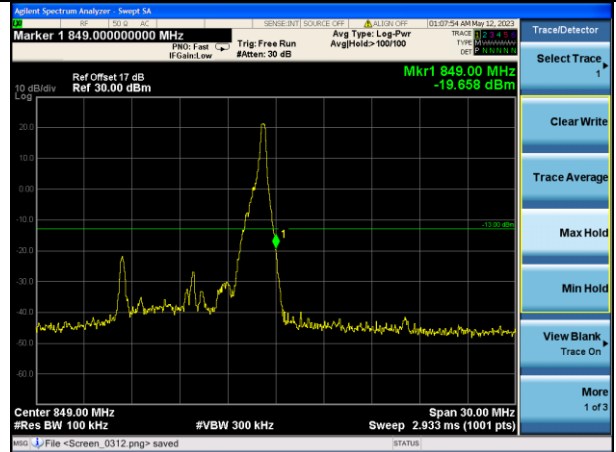

Highest channel

Test Mode: LTE Band 5 / 3MHz / 15RB / QPSK

Lowest channel

Highest channel

Test Mode: LTE Band 5 / 5MHz / 1RB / QPSK

Lowest channel

Highest channel

Test Mode: LTE Band 5 / 5MHz / 25RB / QPSK

Lowest channel

Highest channel

Test Mode: LTE Band 5 / 10MHz / 1RB / QPSK

Lowest channel

Highest channel

Test Mode: LTE Band 5 / 10MHz / 50RB / QPSK

Lowest channel

Highest channel

Test Mode: LTE Band 5 / 1.4MHz / 1RB / 16-QAM

Lowest channel

Highest channel

Test Mode: LTE Band 5 / 1.4MHz / 6RB / 16-QAM

Lowest channel

Highest channel

Test Mode: LTE Band 5 / 3MHz / 1RB / 16-QAM

Lowest channel