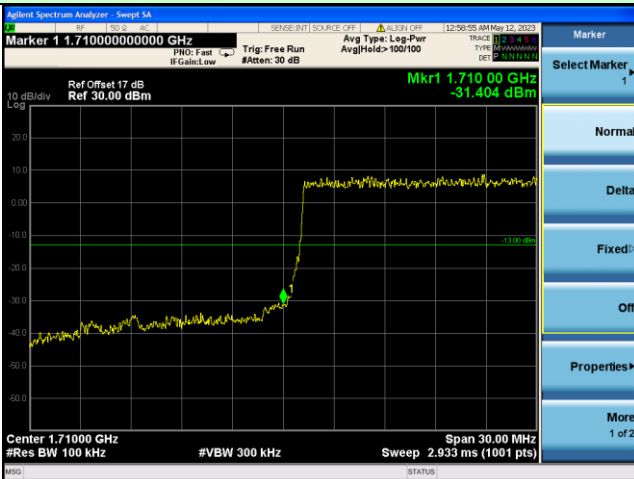

Lowest channel

Highest channel

Test Mode: LTE Band 4 / 10MHz / 1RB / QPSK

Lowest channel

Highest channel

Test Mode: LTE Band 4 / 10MHz / 50RB / QPSK

Lowest channel

Highest channel

Test Mode: LTE Band 4 / 15MHz / 1RB / QPSK

Lowest channel

Highest channel

Test Mode: LTE Band 4 / 15MHz / 75RB / QPSK

Lowest channel

Highest channel

Test Mode: LTE Band 4 / 20MHz / 1RB / QPSK

Lowest channel

Highest channel

Test Mode: LTE Band 4 / 20MHz / 100RB / QPSK

Lowest channel

Highest channel

Test Mode: LTE Band 4 / 1.4MHz / 1RB / 16-QAM

Lowest channel

Highest channel

Test Mode: LTE Band 4 / 1.4MHz / 6RB / 16-QAM

Lowest channel

Highest channel

Test Mode: LTE Band 4 / 3MHz / 1RB / 16-QAM

Lowest channel

Highest channel

Test Mode: LTE Band 4 / 3MHz / 15RB / 16-QAM

Lowest channel

Highest channel