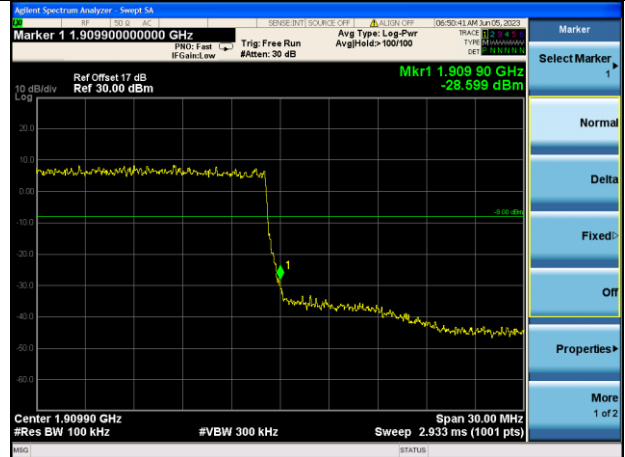

Highest channel

Test Mode: LTE Band 4 / 10MHz / 50RB / 16-QAM

Lowest channel

Highest channel

Test Mode: LTE Band 4 / 15MHz / 1RB / 16-QAM

Lowest channel

Highest channel

Test Mode: LTE Band 4 / 15MHz / 75RB / 16-QAM

Lowest channel

Highest channel

Test Mode: LTE Band 4 / 20MHz / 1RB / 16-QAM

Lowest channel

Highest channel

Test Mode: LTE Band 4 / 20MHz / 100RB / 16-QAM

Lowest channel

Highest channel

Test Mode: LTE Band 5 / 1.4MHz / 1RB / QPSK

Lowest channel

Highest channel

Test Mode: LTE Band 5 / 1.4MHz / 6RB / QPSK

Lowest channel

Highest channel

Test Mode: LTE Band 5 / 3MHz / 1RB / QPSK

Lowest channel