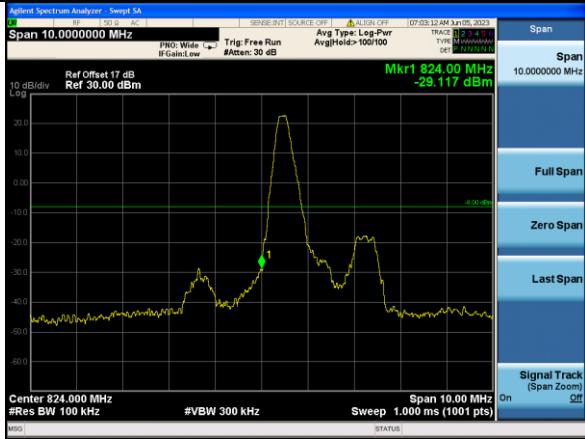

Highest channel

Test Mode: LTE Band 5 / 3MHz / 15RB / QPSK

Lowest channel

Highest channel

Test Mode: LTE Band 5 / 5MHz / 1RB / QPSK

Lowest channel

Highest channel

Test Mode: LTE Band 5 / 5MHz / 25RB / QPSK

Lowest channel

Highest channel

Test Mode: LTE Band 5 / 10MHz / 1RB / QPSK

Lowest channel

Highest channel

Test Mode: LTE Band 5 / 10MHz / 50RB / QPSK

Lowest channel

Highest channel

Test Mode: LTE Band 5 / 1.4MHz / 1RB / 16-QAM

Lowest channel

Highest channel

Test Mode: LTE Band 5 / 1.4MHz / 6RB / 16-QAM

Lowest channel

Highest channel

Test Mode: LTE Band 5 / 3MHz / 1RB / 16-QAM

Lowest channel