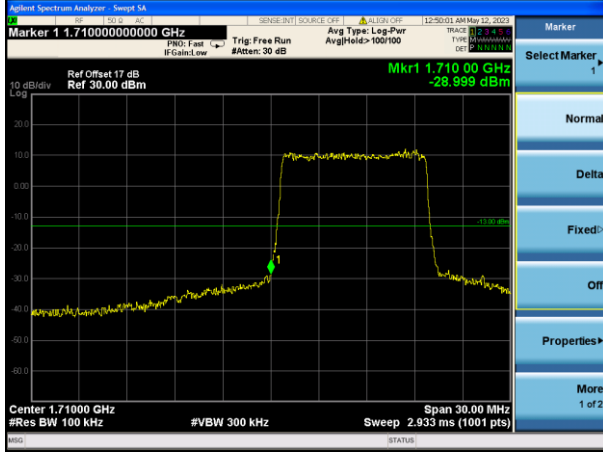

Highest channel

Test Mode: LTE Band 4 / 3MHz / 15RB / QPSK

Lowest channel

Highest channel

Test Mode: LTE Band 4 / 5MHz / 1RB / QPSK

Lowest channel

Highest channel

Test Mode: LTE Band 4 / 5MHz / 25RB / QPSK

Lowest channel

Highest channel

Test Mode: LTE Band 4 / 10MHz / 1RB / QPSK

Lowest channel

Highest channel

Test Mode: LTE Band 4 / 10MHz / 50RB / QPSK

Lowest channel

Highest channel

Test Mode: LTE Band 4 / 15MHz / 1RB / QPSK

Lowest channel

Highest channel

Test Mode: LTE Band 4 / 15MHz / 75RB / QPSK

Lowest channel

Highest channel

Test Mode: LTE Band 4 / 20MHz / 1RB / QPSK

Lowest channel

Highest channel

Test Mode: LTE Band 4 / 20MHz / 100RB / QPSK

Lowest channel

Highest channel

Test Mode: LTE Band 4 / 1.4MHz / 1RB / 16-QAM

Lowest channel

Highest channel

Test Mode: LTE Band 4 / 1.4MHz / 6RB / 16-QAM