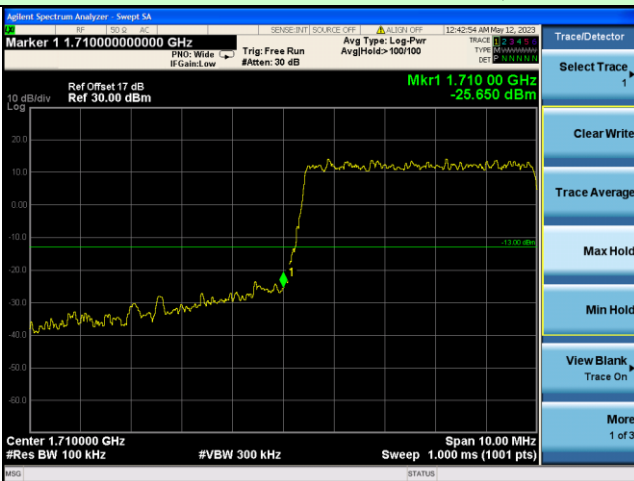

Test Mode: LTE Band 4 / 1.4MHz / 1RB / QPSK

Lowest channel

Highest channel

Test Mode: LTE Band 4 / 1.4MHz / 6RB / QPSK

Lowest channel

Highest channel

Test Mode: LTE Band 4 / 3MHz / 1RB / QPSK

Lowest channel

Highest channel

Test Mode: LTE Band 4 / 3MHz / 15RB / QPSK

Lowest channel

Highest channel

Test Mode: LTE Band 4 / 5MHz / 1RB / QPSK

Lowest channel

Highest channel

Test Mode: LTE Band 4 / 5MHz / 25RB / QPSK

Lowest channel

Highest channel

Test Mode: LTE Band 4 / 10MHz / 1RB / QPSK

Lowest channel

Highest channel

Test Mode: LTE Band 4 / 10MHz / 50RB / QPSK

Lowest channel

Highest channel

Test Mode: LTE Band 4 / 15MHz / 1RB / QPSK

Lowest channel

Highest channel

Test Mode: LTE Band 4 / 15MHz / 75RB / QPSK

Lowest channel

Highest channel

Test Mode: LTE Band 4 / 20MHz / 1RB / QPSK

Lowest channel