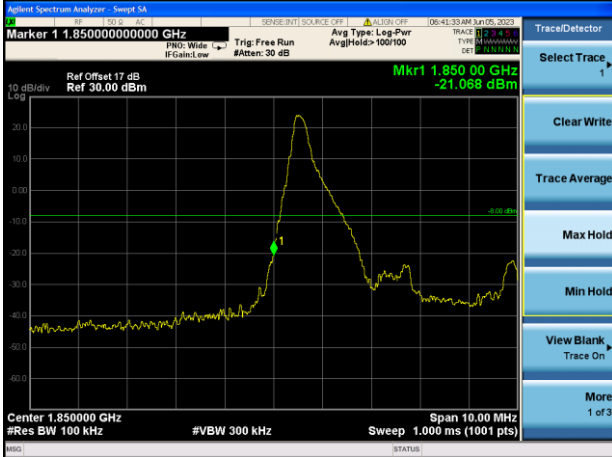

Highest channel

Test Mode: LTE Band 4 / 20MHz / 100RB / QPSK

Lowest channel

Highest channel

Test Mode: LTE Band 4 / 1.4MHz / 1RB / 16-QAM

Lowest channel

Highest channel

Test Mode: LTE Band 4 / 1.4MHz / 6RB / 16-QAM

Lowest channel

Highest channel

Test Mode: LTE Band 4 / 3MHz / 1RB / 16-QAM

Lowest channel

Highest channel

Test Mode: LTE Band 4 / 3MHz / 15RB / 16-QAM

Lowest channel

Highest channel

Test Mode: LTE Band 4 / 5MHz / 1RB / 16-QAM

Lowest channel

Highest channel

Test Mode: LTE Band 4 / 5MHz / 25RB / 16-QAM

Lowest channel

Highest channel

Test Mode: LTE Band 4 / 10MHz / 1RB / 16-QAM

Lowest channel

Highest channel

Test Mode: LTE Band 4 / 10MHz / 50RB / 16-QAM

Lowest channel

Highest channel

Test Mode: LTE Band 4 / 15MHz / 1RB / 16-QAM

Lowest channel

Highest channel

Test Mode: LTE Band 4 / 15MHz / 75RB / 16-QAM