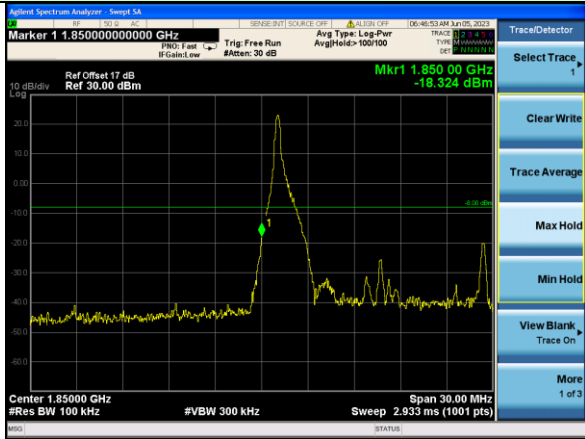

Test Mode: LTE Band 4 / 5MHz / 1RB / 16-QAM

Lowest channel

Highest channel

Test Mode: LTE Band 4 / 5MHz / 25RB / 16-QAM

Lowest channel

Highest channel

Test Mode: LTE Band 4 / 10MHz / 1RB / 16-QAM

Lowest channel

Highest channel

Test Mode: LTE Band 4 / 10MHz / 50RB / 16-QAM

Lowest channel

Highest channel

Test Mode: LTE Band 4 / 15MHz / 1RB / 16-QAM

Lowest channel

Highest channel

Test Mode: LTE Band 4 / 15MHz / 75RB / 16-QAM

Lowest channel

Highest channel

Test Mode: LTE Band 4 / 20MHz / 1RB / 16-QAM

Lowest channel

Highest channel

Test Mode: LTE Band 4 / 20MHz / 100RB / 16-QAM

Lowest channel

Highest channel