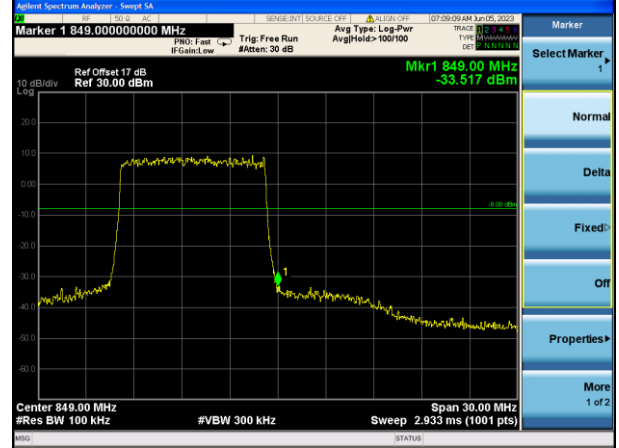

Highest channel

Test Mode: LTE Band 5 / 3MHz / 15RB / 16-QAM

Lowest channel

Highest channel

Test Mode: LTE Band 5 / 5MHz / 1RB / 16-QAM

Lowest channel

Highest channel

Test Mode: LTE Band 5 / 5MHz / 25RB / 16-QAM

Lowest channel

Highest channel

Test Mode: LTE Band 5 / 10MHz / 1RB / 16-QAM

Lowest channel

Highest channel

Test Mode: LTE Band 5 / 10MHz / 50RB / 16-QAM

Lowest channel

Highest channel