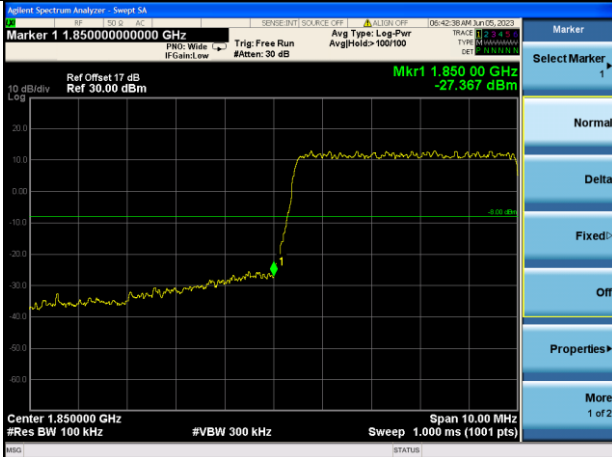

Lowest channel

Highest channel

Test Mode: LTE Band 4 / 3MHz / 1RB / 16-QAM

Lowest channel

Highest channel

Test Mode: LTE Band 4 / 3MHz / 15RB / 16-QAM

Lowest channel

Highest channel

Test Mode: LTE Band 4 / 5MHz / 1RB / 16-QAM

Lowest channel

Highest channel

Test Mode: LTE Band 4 / 5MHz / 25RB / 16-QAM

Lowest channel

Highest channel

Test Mode: LTE Band 4 / 10MHz / 1RB / 16-QAM

Lowest channel

Highest channel

Test Mode: LTE Band 4 / 10MHz / 50RB / 16-QAM

Lowest channel

Highest channel

Test Mode: LTE Band 4 / 15MHz / 1RB / 16-QAM

Lowest channel

Highest channel

Test Mode: LTE Band 4 / 15MHz / 75RB / 16-QAM

Lowest channel

Highest channel

Test Mode: LTE Band 4 / 20MHz / 1RB / 16-QAM

Lowest channel

Highest channel

Test Mode: LTE Band 4 / 20MHz / 100RB / 16-QAM

Lowest channel

Highest channel