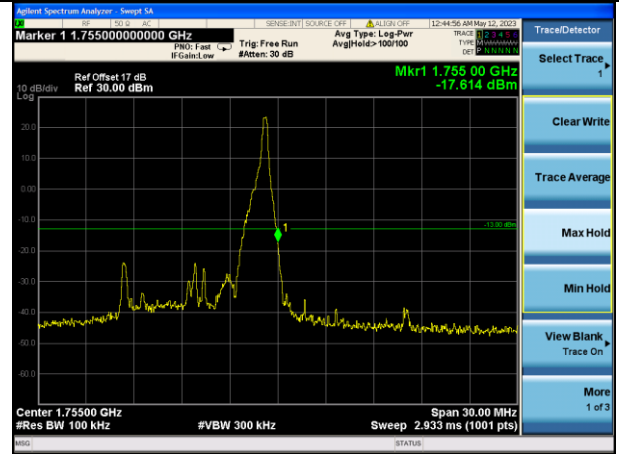

Highest channel

Test Mode: LTE Band 4 / 3MHz / 15RB / QPSK

Lowest channel

Highest channel

Test Mode: LTE Band 4 / 5MHz / 1RB / QPSK

Lowest channel

Highest channel

Test Mode: LTE Band 4 / 5MHz / 25RB / QPSK

Lowest channel

Highest channel

Test Mode: LTE Band 4 / 10MHz / 1RB / QPSK

Lowest channel

Highest channel

Test Mode: LTE Band 4 / 10MHz / 50RB / QPSK

Lowest channel

Highest channel

Test Mode: LTE Band 4 / 15MHz / 1RB / QPSK

Lowest channel

Highest channel

Test Mode: LTE Band 4 / 15MHz / 75RB / QPSK

Lowest channel

Highest channel

Test Mode: LTE Band 4 / 20MHz / 1RB / QPSK

Lowest channel

Highest channel

Test Mode: LTE Band 4 / 20MHz / 100RB / QPSK

Lowest channel

Highest channel

Test Mode: LTE Band 4 / 1.4MHz / 1RB / 16-QAM

Lowest channel

Highest channel

Test Mode: LTE Band 4 / 1.4MHz / 6RB / 16-QAM