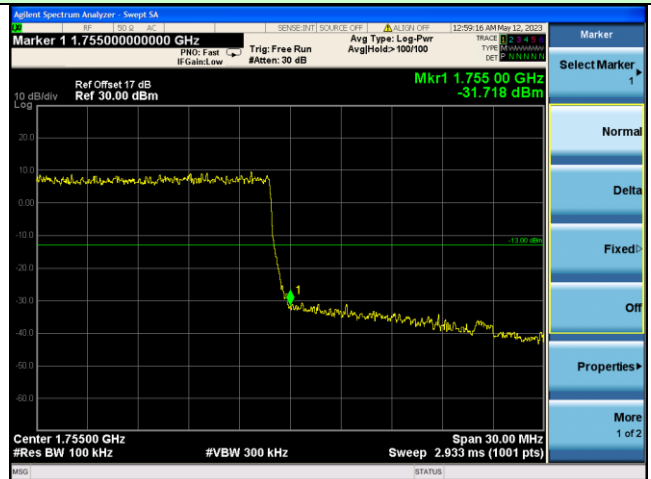

Lowest channel

Highest channel

Test Mode: LTE Band 4 / 10MHz / 1RB / QPSK

Lowest channel

Highest channel

Test Mode: LTE Band 4 / 10MHz / 50RB / QPSK

Lowest channel

Highest channel

Test Mode: LTE Band 4 / 15MHz / 1RB / QPSK

Lowest channel

Highest channel

Test Mode: LTE Band 4 / 15MHz / 75RB / QPSK

Lowest channel

Highest channel

Test Mode: LTE Band 4 / 20MHz / 1RB / QPSK

Lowest channel

Highest channel

Test Mode: LTE Band 4 / 20MHz / 100RB / QPSK

Lowest channel

Highest channel

Test Mode: LTE Band 4 / 1.4MHz / 1RB / 16-QAM

Lowest channel

Highest channel

Test Mode: LTE Band 4 / 1.4MHz / 6RB / 16-QAM

Lowest channel

Highest channel

Test Mode: LTE Band 4 / 3MHz / 1RB / 16-QAM

Lowest channel

Highest channel

Test Mode: LTE Band 4 / 3MHz / 15RB / 16-QAM

Lowest channel

Highest channel