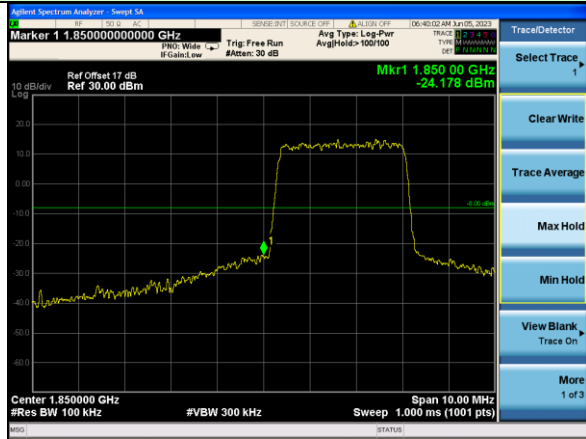

Highest channel

Test Mode: LTE Band 4 / 20MHz / 100RB / QPSK

Lowest channel

Highest channel

Test Mode: LTE Band 4 / 1.4MHz / 1RB / 16-QAM

Lowest channel

Highest channel

Test Mode: LTE Band 4 / 1.4MHz / 6RB / 16-QAM

Lowest channel

Highest channel

Test Mode: LTE Band 4 / 3MHz / 1RB / 16-QAM

Lowest channel

Highest channel

Test Mode: LTE Band 4 / 3MHz / 15RB / 16-QAM

Lowest channel

Highest channel

Test Mode: LTE Band 4 / 5MHz / 1RB / 16-QAM

Lowest channel

Highest channel

Test Mode: LTE Band 4 / 5MHz / 25RB / 16-QAM

Lowest channel

Highest channel

Test Mode: LTE Band 4 / 10MHz / 1RB / 16-QAM

Lowest channel

Highest channel

Test Mode: LTE Band 4 / 10MHz / 50RB / 16-QAM

Lowest channel

Highest channel

Test Mode: LTE Band 4 / 15MHz / 1RB / 16-QAM

Lowest channel

Highest channel

Test Mode: LTE Band 4 / 15MHz / 75RB / 16-QAM