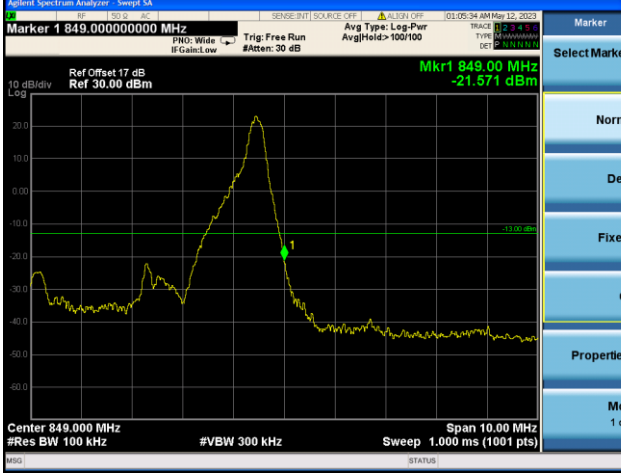

Test Mode: LTE Band 5 / 1.4MHz / 1RB / QPSK

Lowest channel

Highest channel

Test Mode: LTE Band 5 / 1.4MHz / 6RB / QPSK

Lowest channel

Highest channel

Test Mode: LTE Band 5 / 3MHz / 1RB / QPSK

Lowest channel

Highest channel

Test Mode: LTE Band 5 / 3MHz / 15RB / QPSK

Lowest channel

Highest channel

Test Mode: LTE Band 5 / 5MHz / 1RB / QPSK

Lowest channel

Highest channel

Test Mode: LTE Band 5 / 5MHz / 25RB / QPSK

Lowest channel

Highest channel

Test Mode: LTE Band 5 / 10MHz / 1RB / QPSK

Lowest channel

Highest channel

Test Mode: LTE Band 5 / 10MHz / 50RB / QPSK

Lowest channel

Highest channel

Test Mode: LTE Band 5 / 1.4MHz / 1RB / 16-QAM

Lowest channel

Highest channel

Test Mode: LTE Band 5 / 1.4MHz / 6RB / 16-QAM

Lowest channel

Highest channel

Test Mode: LTE Band 5 / 3MHz / 1RB / 16-QAM

Lowest channel