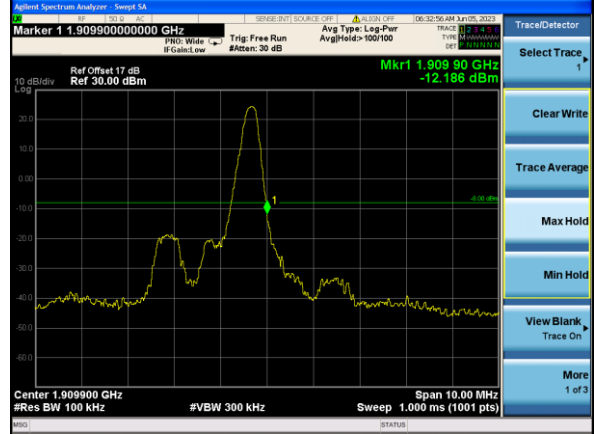

Test Mode: LTE Band 4 / 15MHz / 1RB / QPSK

Lowest channel

Highest channel

Test Mode: LTE Band 4 / 15MHz / 75RB / QPSK

Lowest channel

Highest channel

Test Mode: LTE Band 4 / 20MHz / 1RB / QPSK

Lowest channel

Highest channel

Test Mode: LTE Band 4 / 20MHz / 100RB / QPSK

Lowest channel

Highest channel

Test Mode: LTE Band 4 / 1.4MHz / 1RB / 16-QAM

Lowest channel

Highest channel

Test Mode: LTE Band 4 / 1.4MHz / 6RB / 16-QAM

Lowest channel

Highest channel

Test Mode: LTE Band 4 / 3MHz / 1RB / 16-QAM

Lowest channel

Highest channel

Test Mode: LTE Band 4 / 3MHz / 15RB / 16-QAM

Lowest channel

Highest channel

Test Mode: LTE Band 4 / 5MHz / 1RB / 16-QAM

Lowest channel

Highest channel

Test Mode: LTE Band 4 / 5MHz / 25RB / 16-QAM

Lowest channel

Highest channel

Test Mode: LTE Band 4 / 10MHz / 1RB / 16-QAM

Lowest channel