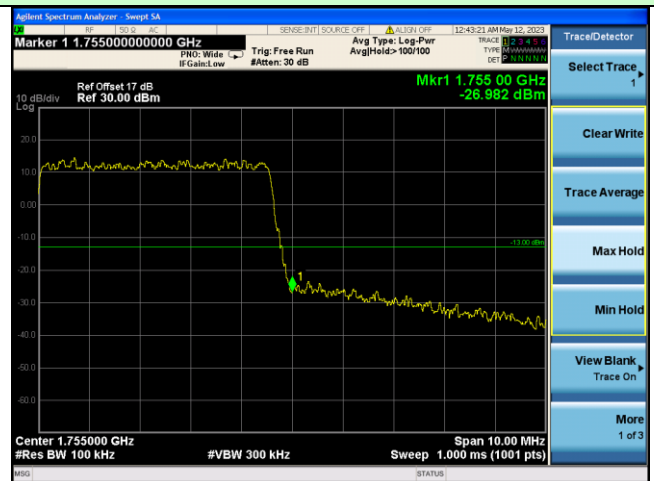

Test Mode: LTE Band 4 / 1.4MHz / 1RB / QPSK

Lowest channel

Highest channel

Test Mode: LTE Band 4 / 1.4MHz / 6RB / QPSK

Lowest channel

Highest channel

Test Mode: LTE Band 4 / 3MHz / 1RB / QPSK

Lowest channel

Highest channel

Test Mode: LTE Band 4 / 3MHz / 15RB / QPSK

Lowest channel

Highest channel

Test Mode: LTE Band 4 / 5MHz / 1RB / QPSK

Lowest channel

Highest channel

Test Mode: LTE Band 4 / 5MHz / 25RB / QPSK

Lowest channel

Highest channel

Test Mode: LTE Band 4 / 10MHz / 1RB / QPSK

Lowest channel

Highest channel

Test Mode: LTE Band 4 / 10MHz / 50RB / QPSK

Lowest channel

Highest channel

Test Mode: LTE Band 4 / 15MHz / 1RB / QPSK

Lowest channel

Highest channel

Test Mode: LTE Band 4 / 15MHz / 75RB / QPSK

Lowest channel

Highest channel

Test Mode: LTE Band 4 / 20MHz / 1RB / QPSK

Lowest channel