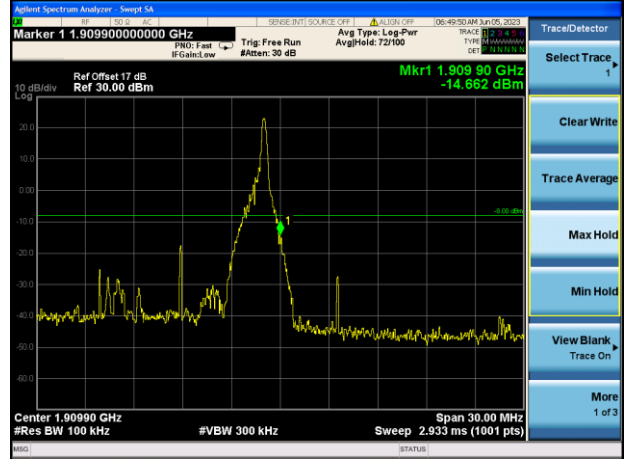

Highest channel

Test Mode: LTE Band 2 / 10MHz / 50RB / 16-QAM

Lowest channel

Highest channel

Test Mode: LTE Band 2 / 15MHz / 1RB / 16-QAM

Lowest channel

Highest channel

Test Mode: LTE Band 2 / 15MHz / 75RB / 16-QAM

Lowest channel

Highest channel

Test Mode: LTE Band 2 / 20MHz / 1RB / 16-QAM

Lowest channel

Highest channel

Test Mode: LTE Band 2 / 20MHz / 100RB / 16-QAM

Lowest channel

Highest channel