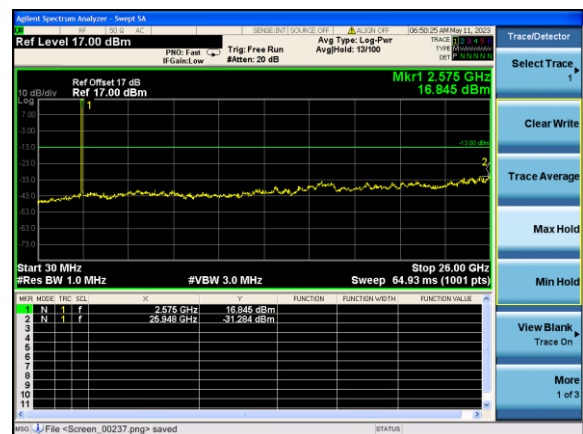

Test Mode: LTE Band 5/ 10MHz /1RB Test Mode: LTE Band 5/ 10MHz /50RB

Lowest channel

Middle channel

Highest channel

Test Mode: LTE Band 7 / 5MHz /1RB

Test Mode: LTE Band 7 / 5MHz /25RB

Lowest channel

Middle channel

Highest channel

Test Mode: LTE Band 7 / 10MHz /1RB Test Mode: LTE Band 7 / 10MHz /50RB

Lowest channel

Middle channel

Highest channel

Test Mode: LTE Band 7 / 15MHz / 1RB Test Mode: LTE Band 7 / 15MHz / 75RB

Lowest channel

Middle channel

Highest channel

Test Mode: LTE Band 7 / 20MHz /1RB Test Mode: LTE Band 7 / 20MHz /100RB

Lowest channel

Middle channel

Highest channel

Band Edge

Test Mode: LTE Band 2 / 1.4MHz / 1RB / QPSK

Lowest channel

Highest channel

Test Mode: LTE Band 2 / 1.4MHz / 6RB / QPSK

Lowest channel

Highest channel

Test Mode: LTE Band 2 / 3MHz / 1RB / QPSK

Lowest channel