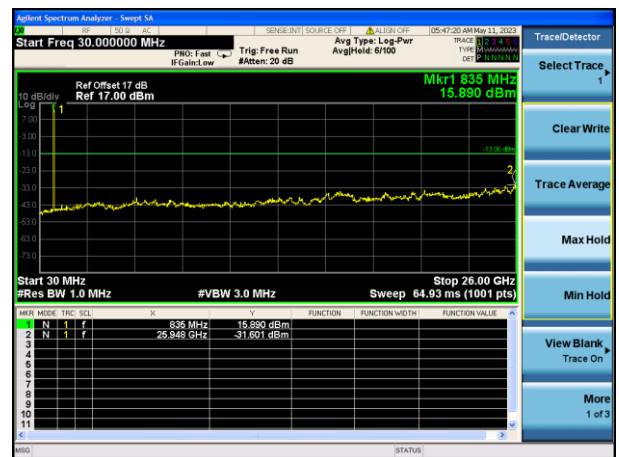

Test Mode: LTE Band 5/ 10MHz /1RB Test Mode: LTE Band 5/ 10MHz /50RB

Lowest channel

Middle channel

Highest channel

Test Mode: LTE Band 7 / 5MHz /1RB

Test Mode: LTE Band 7 / 5MHz /25RB

Lowest channel

Middle channel

Highest channel

Test Mode: LTE Band 7 / 10MHz /1RB Test Mode: LTE Band 7 / 10MHz /50RB

Lowest channel

Middle channel

Highest channel

Test Mode: LTE Band 7 / 15MHz / 1RB Test Mode: LTE Band 7 / 15MHz / 75RB

Lowest channel

Middle channel

Highest channel

Test Mode: LTE Band 7 / 20MHz /1RB Test Mode: LTE Band 7 / 20MHz /100RB

Lowest channel

Middle channel

Highest channel

Band Edge