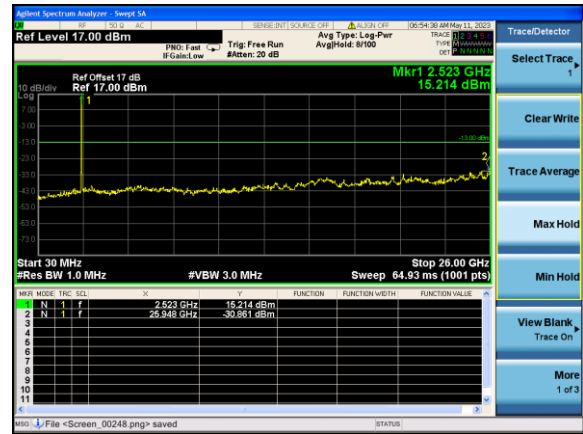

Highest channel

Test Mode: LTE Band 7 / 10MHz /1RB Test Mode: LTE Band 7 / 10MHz /50RB

Lowest channel

Middle channel

Highest channel

Test Mode: LTE Band 7 / 15MHz / 1RB Test Mode: LTE Band 7 / 15MHz / 75RB

Lowest channel

Middle channel

Highest channel

Test Mode: LTE Band 7 / 20MHz /1RB Test Mode: LTE Band 7 / 20MHz /100RB

Lowest channel

Middle channel

Highest channel

Band Edge

Test Mode: LTE Band 2 / 1.4MHz / 1RB / QPSK

Lowest channel

Highest channel

Test Mode: LTE Band 2 / 1.4MHz / 6RB / QPSK

Lowest channel

Highest channel

Test Mode: LTE Band 2 / 3MHz / 1RB / QPSK

Lowest channel

Highest channel

Test Mode: LTE Band 2 / 3MHz / 15RB / QPSK

Lowest channel

Highest channel

Test Mode: LTE Band 2 / 5MHz / 1RB / QPSK

Lowest channel

Highest channel

Test Mode: LTE Band 2 / 5MHz / 25RB / QPSK