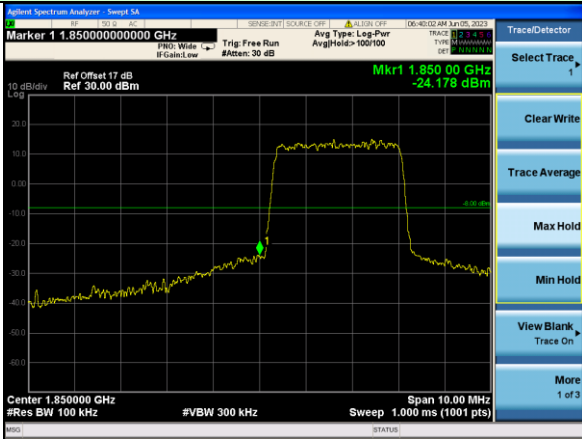

Highest channel

Test Mode: LTE Band 2 / 20MHz / 100RB / QPSK

Lowest channel

Highest channel

Test Mode: LTE Band 2 / 1.4MHz / 1RB / 16-QAM

Lowest channel

Highest channel

Test Mode: LTE Band 2 / 1.4MHz / 6RB / 16-QAM

Lowest channel

Highest channel

Test Mode: LTE Band 2 / 3MHz / 1RB / 16-QAM

Lowest channel

Highest channel

Test Mode: LTE Band 2 / 3MHz / 15RB / 16-QAM

Lowest channel

Highest channel

Test Mode: LTE Band 2 / 5MHz / 1RB / 16-QAM

Lowest channel

Highest channel

Test Mode: LTE Band 2 / 5MHz / 25RB / 16-QAM

Lowest channel

Highest channel

Test Mode: LTE Band 2 / 10MHz / 1RB / 16-QAM

Lowest channel