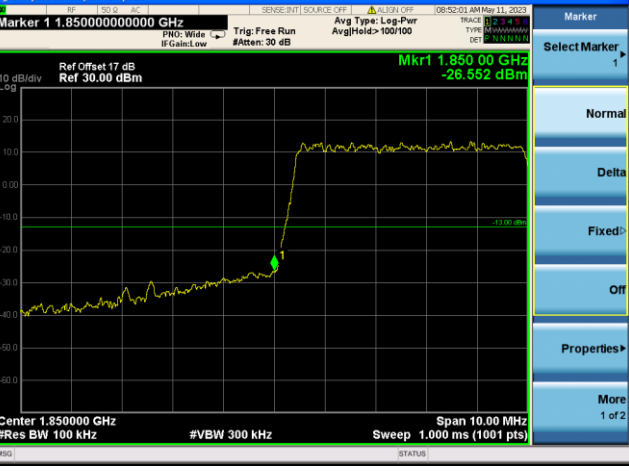

Test Mode: LTE Band 2 / 1.4MHz / 1RB / QPSK

Lowest channel

Highest channel

Test Mode: LTE Band 2 / 1.4MHz / 6RB / QPSK

Lowest channel

Highest channel

Test Mode: LTE Band 2 / 3MHz / 1RB / QPSK

Lowest channel

Highest channel

Test Mode: LTE Band 2 / 3MHz / 15RB / QPSK

Lowest channel

Highest channel

Test Mode: LTE Band 2 / 5MHz / 1RB / QPSK

Lowest channel

Highest channel

Test Mode: LTE Band 2 / 5MHz / 25RB / QPSK

Lowest channel

Highest channel

Test Mode: LTE Band 2 / 10MHz / 1RB / QPSK

Lowest channel

Highest channel

Test Mode: LTE Band 2 / 10MHz / 50RB / QPSK

Lowest channel

Highest channel

Test Mode: LTE Band 2 / 15MHz / 1RB / QPSK

Lowest channel

Highest channel

Test Mode: LTE Band 2 / 15MHz / 75RB / QPSK

Lowest channel

Highest channel

Test Mode: LTE Band 2 / 20MHz / 1RB / QPSK

Lowest channel