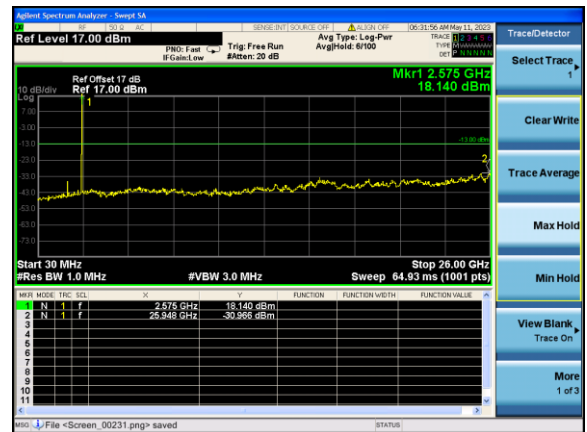

Test Mode: LTE Band 5/ 10MHz /1RB Test Mode: LTE Band 5/ 10MHz /50RB

Lowest channel

Middle channel

Highest channel

Test Mode: LTE Band 7 / 5MHz /1RB

Test Mode: LTE Band 7 / 5MHz /25RB

Lowest channel

Middle channel

Highest channel

Test Mode: LTE Band 7 / 10MHz /1RB Test Mode: LTE Band 7 / 10MHz /50RB

Lowest channel

Middle channel

Highest channel

Test Mode: LTE Band 7 / 15MHz / 1RB Test Mode: LTE Band 7 / 15MHz / 75RB

Lowest channel

Middle channel

Highest channel

Test Mode: LTE Band 7 / 20MHz /1RB Test Mode: LTE Band 7 / 20MHz /100RB

Lowest channel

Middle channel

Highest channel

Band Edge