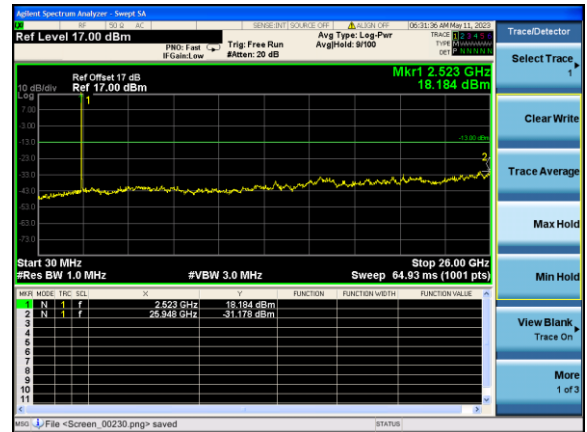

Test Mode: LTE Band 5/ 10MHz /1RB Test Mode: LTE Band 5/ 10MHz /50RB

Lowest channel

Middle channel

Highest channel

Test Mode: LTE Band 7 / 5MHz /1RB

Test Mode: LTE Band 7 / 5MHz /25RB

Lowest channel

Middle channel

Highest channel

Test Mode: LTE Band 7 / 10MHz /1RB Test Mode: LTE Band 7 / 10MHz /50RB

Lowest channel

Middle channel

Highest channel

Test Mode: LTE Band 7 / 15MHz / 1RB Test Mode: LTE Band 7 / 15MHz / 75RB

Lowest channel

Middle channel

Highest channel

Test Mode: LTE Band 7 / 20MHz /1RB Test Mode: LTE Band 7 / 20MHz /100RB

Lowest channel

Middle channel

Highest channel

Band Edge