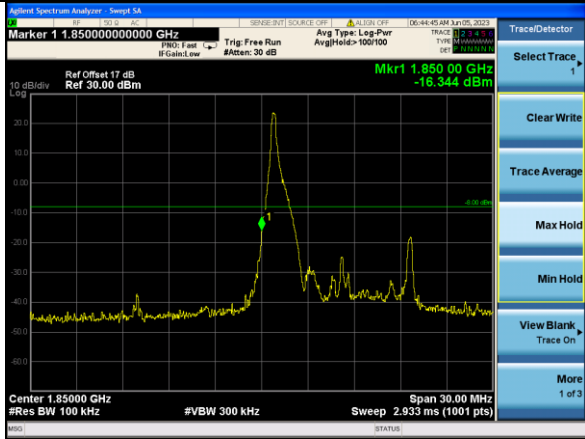

Lowest channel

Highest channel

Test Mode: LTE Band 2 / 3MHz / 1RB / 16-QAM

Lowest channel

Highest channel

Test Mode: LTE Band 2 / 3MHz / 15RB / 16-QAM

Lowest channel

Highest channel

Test Mode: LTE Band 2 / 5MHz / 1RB / 16-QAM

Lowest channel

Highest channel

Test Mode: LTE Band 2 / 5MHz / 25RB / 16-QAM

Lowest channel

Highest channel

Test Mode: LTE Band 2 / 10MHz / 1RB / 16-QAM

Lowest channel

Highest channel

Test Mode: LTE Band 2 / 10MHz / 50RB / 16-QAM

Lowest channel

Highest channel

Test Mode: LTE Band 2 / 15MHz / 1RB / 16-QAM

Lowest channel

Highest channel

Test Mode: LTE Band 2 / 15MHz / 75RB / 16-QAM