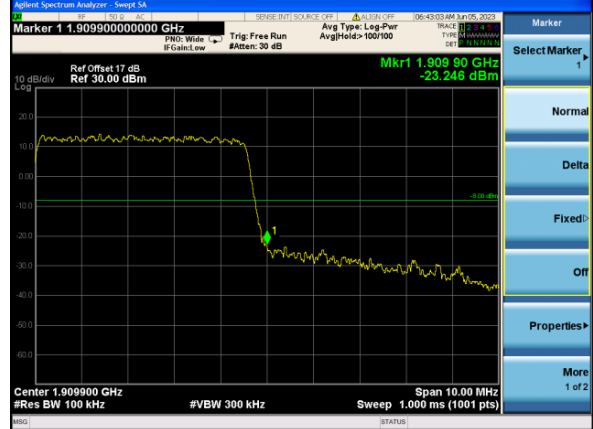

Lowest channel

Highest channel

Test Mode: LTE Band 2 / 3MHz / 1RB / 16-QAM

Lowest channel

Highest channel

Test Mode: LTE Band 2 / 3MHz / 15RB / 16-QAM

Lowest channel

Highest channel

Test Mode: LTE Band 2 / 5MHz / 1RB / 16-QAM

Lowest channel

Highest channel

Test Mode: LTE Band 2 / 5MHz / 25RB / 16-QAM

Lowest channel

Highest channel

Test Mode: LTE Band 2 / 10MHz / 1RB / 16-QAM

Lowest channel

Highest channel

Test Mode: LTE Band 2 / 10MHz / 50RB / 16-QAM

Lowest channel

Highest channel

Test Mode: LTE Band 2 / 15MHz / 1RB / 16-QAM

Lowest channel

Highest channel

Test Mode: LTE Band 2 / 15MHz / 75RB / 16-QAM