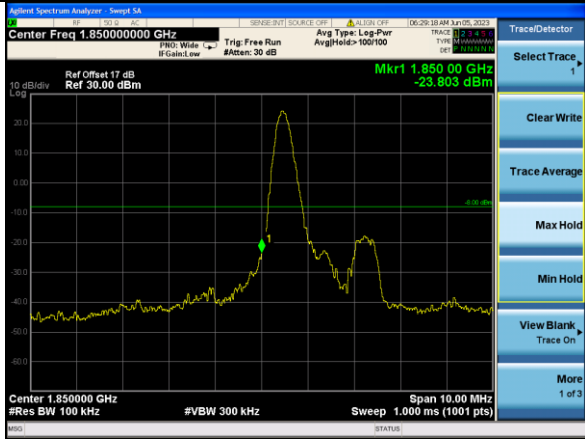

Test Mode: LTE Band 2 / 15MHz / 1RB / QPSK

Lowest channel

Highest channel

Test Mode: LTE Band 2 / 15MHz / 75RB / QPSK

Lowest channel

Highest channel

Test Mode: LTE Band 2 / 20MHz / 1RB / QPSK

Lowest channel

Highest channel

Test Mode: LTE Band 2 / 20MHz / 100RB / QPSK

Lowest channel

Highest channel

Test Mode: LTE Band 2 / 1.4MHz / 1RB / 16-QAM

Lowest channel

Highest channel

Test Mode: LTE Band 2 / 1.4MHz / 6RB / 16-QAM

Lowest channel

Highest channel

Test Mode: LTE Band 2 / 3MHz / 1RB / 16-QAM

Lowest channel

Highest channel

Test Mode: LTE Band 2 / 3MHz / 15RB / 16-QAM

Lowest channel

Highest channel