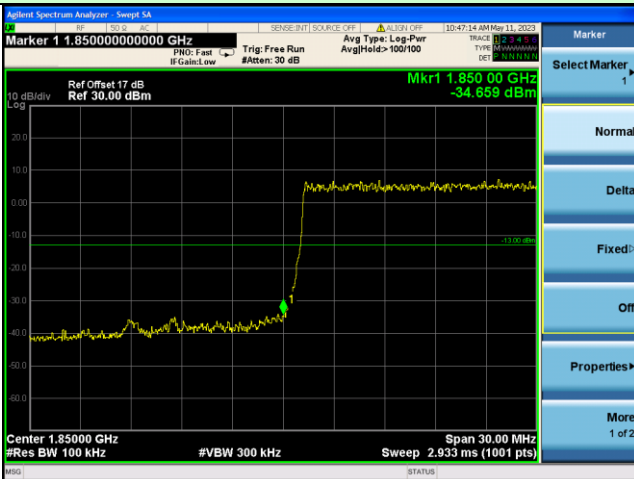

Lowest channel

Highest channel

Test Mode: LTE Band 2 / 10MHz / 1RB / QPSK

Lowest channel

Highest channel

Test Mode: LTE Band 2 / 10MHz / 50RB / QPSK

Lowest channel

Highest channel

Test Mode: LTE Band 2 / 15MHz / 1RB / QPSK

Lowest channel

Highest channel

Test Mode: LTE Band 2 / 15MHz / 75RB / QPSK

Lowest channel

Highest channel

Test Mode: LTE Band 2 / 20MHz / 1RB / QPSK

Lowest channel

Highest channel

Test Mode: LTE Band 2 / 20MHz / 100RB / QPSK

Lowest channel

Highest channel

Test Mode: LTE Band 2 / 1.4MHz / 1RB / 16-QAM

Lowest channel

Highest channel

Test Mode: LTE Band 2 / 1.4MHz / 6RB / 16-QAM

Lowest channel

Highest channel

Test Mode: LTE Band 2 / 3MHz / 1RB / 16-QAM

Lowest channel

Highest channel

Test Mode: LTE Band 2 / 3MHz / 15RB / 16-QAM

Lowest channel

Highest channel