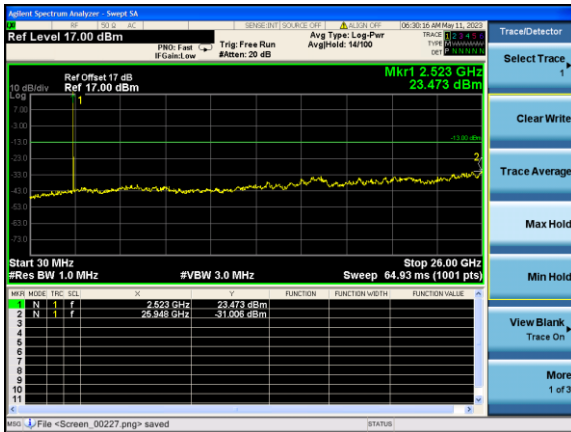

Test Mode: LTE Band 5/ 10MHz /1RB Test Mode: LTE Band 5/ 10MHz /50RB

Lowest channel

Middle channel

Highest channel

Test Mode: LTE Band 7 / 5MHz /1RB

Test Mode: LTE Band 7 / 5MHz /25RB

Lowest channel

Middle channel

Highest channel

Test Mode: LTE Band 7 / 10MHz /1RB Test Mode: LTE Band 7 / 10MHz /50RB

Lowest channel

Middle channel

Highest channel

Test Mode: LTE Band 7 / 15MHz / 1RB Test Mode: LTE Band 7 / 15MHz / 75RB

Lowest channel

Middle channel

Highest channel

Test Mode: LTE Band 7 / 20MHz /1RB Test Mode: LTE Band 7 / 20MHz /100RB

Lowest channel

Middle channel

Highest channel

Band Edge