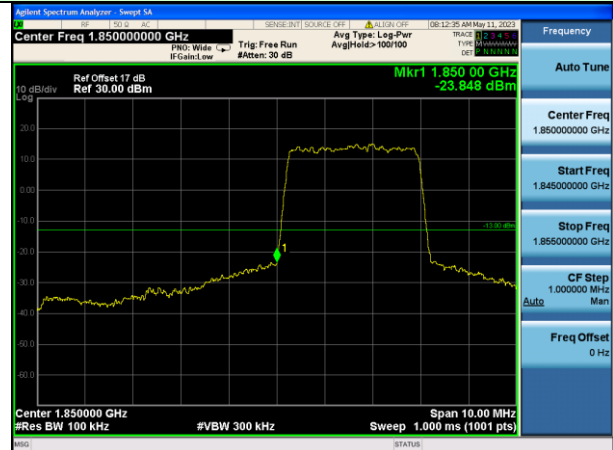

Lowest channel

Middle channel

Highest channel

Test Mode: LTE Band 7 / 20MHz /1RB Test Mode: LTE Band 7 / 20MHz /100RB

Lowest channel

Middle channel

Highest channel

Band Edge

Test Mode: LTE Band 2 / 1.4MHz / 1RB / QPSK

Lowest channel

Highest channel

Test Mode: LTE Band 2 / 1.4MHz / 6RB / QPSK

Lowest channel

Highest channel

Test Mode: LTE Band 2 / 3MHz / 1RB / QPSK

Lowest channel

Highest channel

Test Mode: LTE Band 2 / 3MHz / 15RB / QPSK

Lowest channel

Highest channel

Test Mode: LTE Band 2 / 5MHz / 1RB / QPSK

Lowest channel

Highest channel

Test Mode: LTE Band 2 / 5MHz / 25RB / QPSK

Lowest channel

Highest channel

Test Mode: LTE Band 2 / 10MHz / 1RB / QPSK

Lowest channel

Highest channel

Test Mode: LTE Band 2 / 10MHz / 50RB / QPSK

Lowest channel

Highest channel