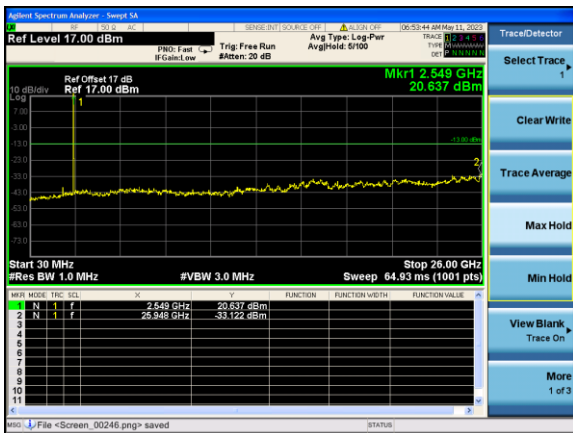

Highest channel

Test Mode: LTE Band 7 / 10MHz /1RB Test Mode: LTE Band 7 / 10MHz /50RB

Lowest channel

Middle channel

Highest channel

Test Mode: LTE Band 7 / 15MHz / 1RB Test Mode: LTE Band 7 / 15MHz / 75RB

Lowest channel

Middle channel

Highest channel

Test Mode: LTE Band 7 / 20MHz /1RB Test Mode: LTE Band 7 / 20MHz /100RB

Lowest channel

Middle channel

Highest channel

Band Edge

Test Mode: LTE Band 2 / 1.4MHz / 1RB / QPSK

Lowest channel

Highest channel

Test Mode: LTE Band 2 / 1.4MHz / 6RB / QPSK

Lowest channel

Highest channel

Test Mode: LTE Band 2 / 3MHz / 1RB / QPSK

Lowest channel

Highest channel

Test Mode: LTE Band 2 / 3MHz / 15RB / QPSK

Lowest channel

Highest channel

Test Mode: LTE Band 2 / 5MHz / 1RB / QPSK

Lowest channel

Highest channel

Test Mode: LTE Band 2 / 5MHz / 25RB / QPSK