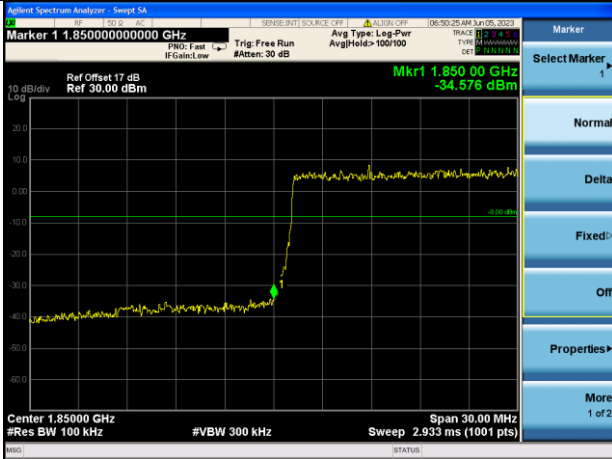

Highest channel

Test Mode: LTE Band 2 / 10MHz / 50RB / 16-QAM

Lowest channel

Highest channel

Test Mode: LTE Band 2 / 15MHz / 1RB / 16-QAM

Lowest channel

Highest channel

Test Mode: LTE Band 2 / 15MHz / 75RB / 16-QAM

Lowest channel

Highest channel

Test Mode: LTE Band 2 / 20MHz / 1RB / 16-QAM

Lowest channel

Highest channel

Test Mode: LTE Band 2 / 20MHz / 100RB / 16-QAM

Lowest channel

Highest channel