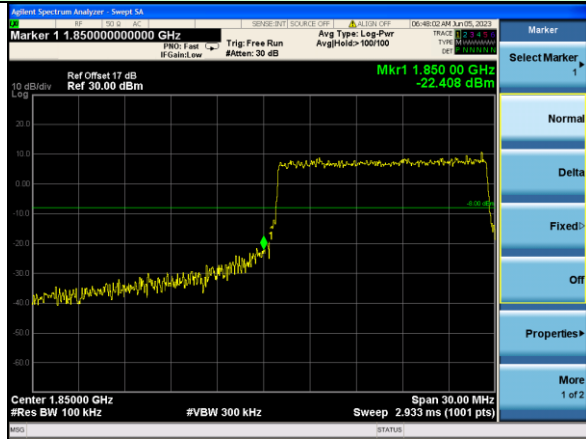

Test Mode: LTE Band 2 / 5MHz / 1RB / 16-QAM

Lowest channel

Highest channel

Test Mode: LTE Band 2 / 5MHz / 25RB / 16-QAM

Lowest channel

Highest channel

Test Mode: LTE Band 2 / 10MHz / 1RB / 16-QAM

Lowest channel

Highest channel

Test Mode: LTE Band 2 / 10MHz / 50RB / 16-QAM

Lowest channel

Highest channel

Test Mode: LTE Band 2 / 15MHz / 1RB / 16-QAM

Lowest channel

Highest channel

Test Mode: LTE Band 2 / 15MHz / 75RB / 16-QAM

Lowest channel

Highest channel

Test Mode: LTE Band 2 / 20MHz / 1RB / 16-QAM

Lowest channel

Highest channel

Test Mode: LTE Band 2 / 20MHz / 100RB / 16-QAM

Lowest channel

Highest channel