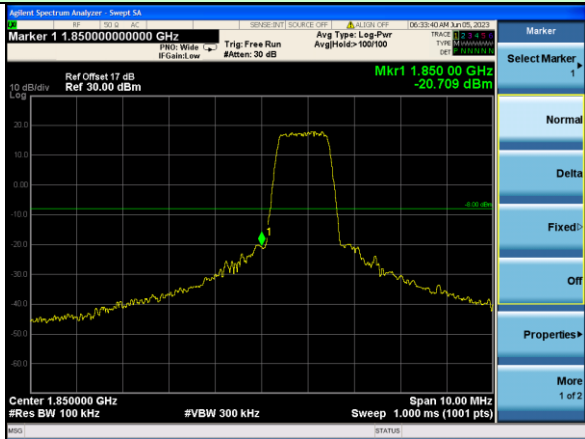

Test Mode: LTE Band 2 / 15MHz / 1RB / QPSK

Lowest channel

Highest channel

Test Mode: LTE Band 2 / 15MHz / 75RB / QPSK

Lowest channel

Highest channel

Test Mode: LTE Band 2 / 20MHz / 1RB / QPSK

Lowest channel

Highest channel

Test Mode: LTE Band 2 / 20MHz / 100RB / QPSK

Lowest channel

Highest channel

Test Mode: LTE Band 2 / 1.4MHz / 1RB / 16-QAM

Lowest channel

Highest channel

Test Mode: LTE Band 2 / 1.4MHz / 6RB / 16-QAM

Lowest channel

Highest channel

Test Mode: LTE Band 2 / 3MHz / 1RB / 16-QAM

Lowest channel

Highest channel

Test Mode: LTE Band 2 / 3MHz / 15RB / 16-QAM

Lowest channel

Highest channel