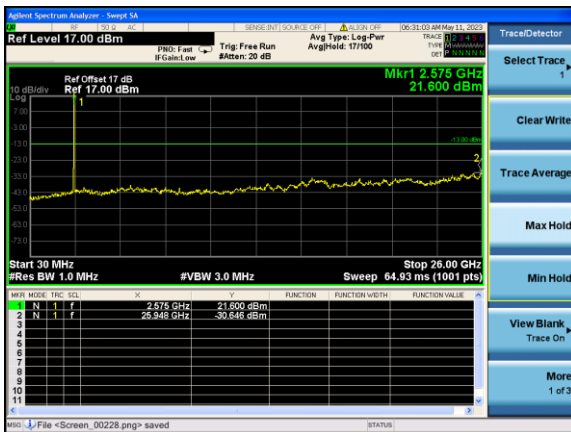

Test Mode: LTE Band 5/ 10MHz /1RB Test Mode: LTE Band 5/ 10MHz /50RB

Lowest channel

Middle channel

Highest channel

Test Mode: LTE Band 7 / 5MHz /1RB

Test Mode: LTE Band 7 / 5MHz /25RB

Lowest channel

Middle channel

Highest channel

Test Mode: LTE Band 7 / 10MHz /1RB Test Mode: LTE Band 7 / 10MHz /50RB

Lowest channel

Middle channel

Highest channel

Test Mode: LTE Band 7 / 15MHz / 1RB Test Mode: LTE Band 7 / 15MHz / 75RB

Lowest channel

Middle channel

Highest channel

Test Mode: LTE Band 7 / 20MHz /1RB Test Mode: LTE Band 7 / 20MHz /100RB

Lowest channel

Middle channel

Highest channel

Band Edge