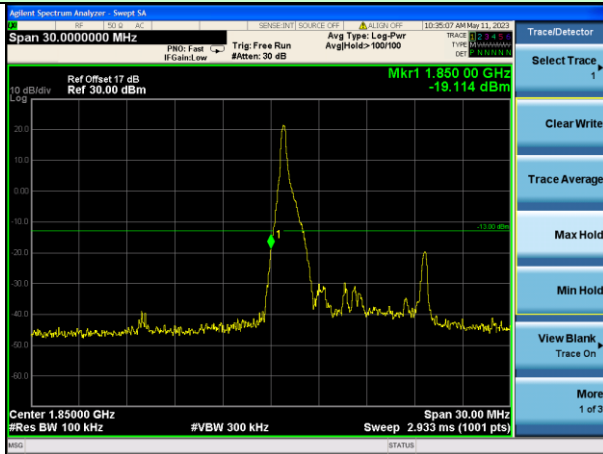

Test Mode: LTE Band 2 / 1.4MHz / 1RB / QPSK

Lowest channel

Highest channel

Test Mode: LTE Band 2 / 1.4MHz / 6RB / QPSK

Lowest channel

Highest channel

Test Mode: LTE Band 2 / 3MHz / 1RB / QPSK

Lowest channel

Highest channel

Test Mode: LTE Band 2 / 3MHz / 15RB / QPSK

Lowest channel

Highest channel

Test Mode: LTE Band 2 / 5MHz / 1RB / QPSK

Lowest channel

Highest channel

Test Mode: LTE Band 2 / 5MHz / 25RB / QPSK

Lowest channel

Highest channel

Test Mode: LTE Band 2 / 10MHz / 1RB / QPSK

Lowest channel

Highest channel

Test Mode: LTE Band 2 / 10MHz / 50RB / QPSK

Lowest channel

Highest channel

Test Mode: LTE Band 2 / 15MHz / 1RB / QPSK

Lowest channel

Highest channel

Test Mode: LTE Band 2 / 15MHz / 75RB / QPSK

Lowest channel

Highest channel

Test Mode: LTE Band 2 / 20MHz / 1RB / QPSK

Lowest channel