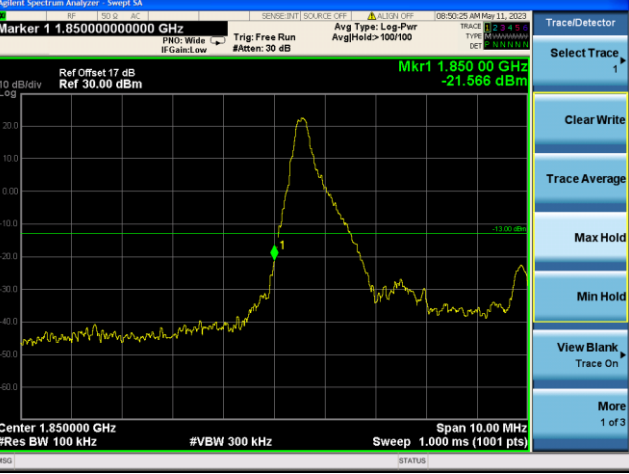

Test Mode: LTE Band 2 / 1.4MHz / 1RB / QPSK

Lowest channel

Highest channel

Test Mode: LTE Band 2 / 1.4MHz / 6RB / QPSK

Lowest channel

Highest channel

Test Mode: LTE Band 2 / 3MHz / 1RB / QPSK

Lowest channel

Highest channel

Test Mode: LTE Band 2 / 3MHz / 15RB / QPSK

Lowest channel

Highest channel

Test Mode: LTE Band 2 / 5MHz / 1RB / QPSK

Lowest channel

Highest channel

Test Mode: LTE Band 2 / 5MHz / 25RB / QPSK

Lowest channel

Highest channel

Test Mode: LTE Band 2 / 10MHz / 1RB / QPSK

Lowest channel

Highest channel

Test Mode: LTE Band 2 / 10MHz / 50RB / QPSK

Lowest channel

Highest channel

Test Mode: LTE Band 2 / 15MHz / 1RB / QPSK

Lowest channel

Highest channel

Test Mode: LTE Band 2 / 15MHz / 75RB / QPSK

Lowest channel

Highest channel

Test Mode: LTE Band 2 / 20MHz / 1RB / QPSK

Lowest channel