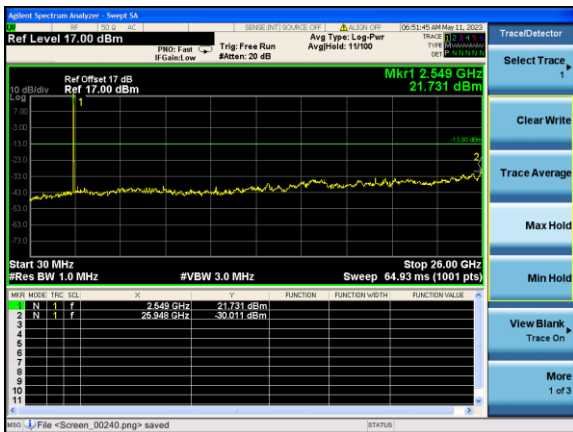

Test Mode: LTE Band 5/ 10MHz /1RB Test Mode: LTE Band 5/ 10MHz /50RB

Lowest channel

Middle channel

Highest channel

Test Mode: LTE Band 7 / 5MHz /1RB

Test Mode: LTE Band 7 / 5MHz /25RB

Lowest channel

Middle channel

Highest channel

Test Mode: LTE Band 7 / 10MHz /1RB Test Mode: LTE Band 7 / 10MHz /50RB

Lowest channel

Middle channel

Highest channel

Test Mode: LTE Band 7 / 15MHz / 1RB Test Mode: LTE Band 7 / 15MHz / 75RB

Lowest channel

Middle channel

Highest channel

Test Mode: LTE Band 7 / 20MHz /1RB Test Mode: LTE Band 7 / 20MHz /100RB

Lowest channel

Middle channel

Highest channel

Band Edge

Test Mode: LTE Band 2 / 1.4MHz / 1RB / QPSK

Lowest channel

Highest channel

Test Mode: LTE Band 2 / 1.4MHz / 6RB / QPSK

Lowest channel

Highest channel

Test Mode: LTE Band 2 / 3MHz / 1RB / QPSK

Lowest channel