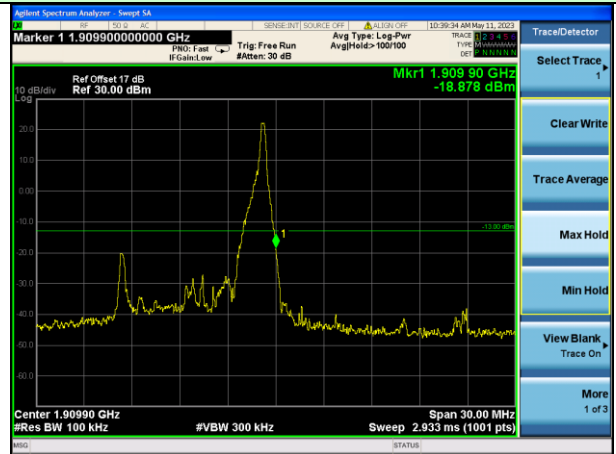

Highest channel

Test Mode: LTE Band 2 / 3MHz / 15RB / QPSK

Lowest channel

Highest channel

Test Mode: LTE Band 2 / 5MHz / 1RB / QPSK

Lowest channel

Highest channel

Test Mode: LTE Band 2 / 5MHz / 25RB / QPSK

Lowest channel

Highest channel

Test Mode: LTE Band 2 / 10MHz / 1RB / QPSK

Lowest channel

Highest channel

Test Mode: LTE Band 2 / 10MHz / 50RB / QPSK

Lowest channel

Highest channel

Test Mode: LTE Band 2 / 15MHz / 1RB / QPSK

Lowest channel

Highest channel

Test Mode: LTE Band 2 / 15MHz / 75RB / QPSK

Lowest channel

Highest channel

Test Mode: LTE Band 2 / 20MHz / 1RB / QPSK

Lowest channel

Highest channel

Test Mode: LTE Band 2 / 20MHz / 100RB / QPSK

Lowest channel

Highest channel

Test Mode: LTE Band 2 / 1.4MHz / 1RB / 16-QAM

Lowest channel

Highest channel

Test Mode: LTE Band 2 / 1.4MHz / 6RB / 16-QAM