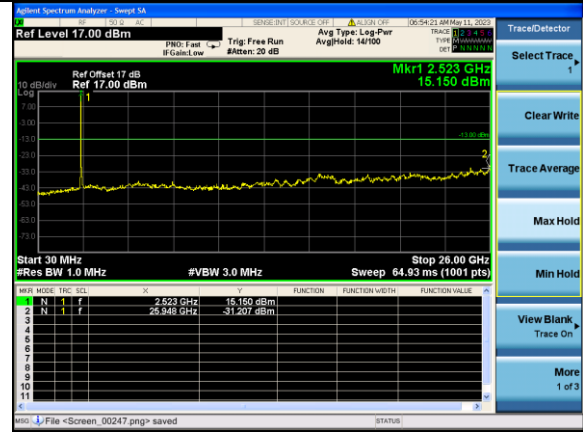

Highest channel

Test Mode: LTE Band 7 / 10MHz /1RB Test Mode: LTE Band 7 / 10MHz /50RB

Lowest channel

Middle channel

Highest channel

Test Mode: LTE Band 7 / 15MHz / 1RB Test Mode: LTE Band 7 / 15MHz / 75RB

Lowest channel

Middle channel

Highest channel

Test Mode: LTE Band 7 / 20MHz /1RB Test Mode: LTE Band 7 / 20MHz /100RB

Lowest channel

Middle channel

Highest channel

Band Edge

Test Mode: LTE Band 2 / 1.4MHz / 1RB / QPSK

Lowest channel

Highest channel

Test Mode: LTE Band 2 / 1.4MHz / 6RB / QPSK

Lowest channel

Highest channel

Test Mode: LTE Band 2 / 3MHz / 1RB / QPSK

Lowest channel

Highest channel

Test Mode: LTE Band 2 / 3MHz / 15RB / QPSK

Lowest channel

Highest channel

Test Mode: LTE Band 2 / 5MHz / 1RB / QPSK

Lowest channel

Highest channel

Test Mode: LTE Band 2 / 5MHz / 25RB / QPSK