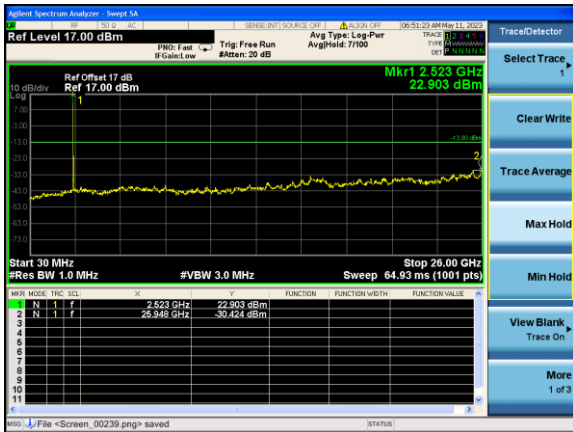

Test Mode: LTE Band 5/ 10MHz /1RB Test Mode: LTE Band 5/ 10MHz /50RB

Lowest channel

Middle channel

Highest channel

Test Mode: LTE Band 7 / 5MHz /1RB

Test Mode: LTE Band 7 / 5MHz /25RB

Lowest channel

Middle channel

Highest channel

Test Mode: LTE Band 7 / 10MHz /1RB Test Mode: LTE Band 7 / 10MHz /50RB

Lowest channel

Middle channel

Highest channel

Test Mode: LTE Band 7 / 15MHz / 1RB Test Mode: LTE Band 7 / 15MHz / 75RB

Lowest channel

Middle channel

Highest channel

Test Mode: LTE Band 7 / 20MHz /1RB Test Mode: LTE Band 7 / 20MHz /100RB

Lowest channel

Middle channel

Highest channel

Band Edge

Test Mode: LTE Band 2 / 1.4MHz / 1RB / QPSK

Lowest channel

Highest channel

Test Mode: LTE Band 2 / 1.4MHz / 6RB / QPSK

Lowest channel

Highest channel

Test Mode: LTE Band 2 / 3MHz / 1RB / QPSK

Lowest channel