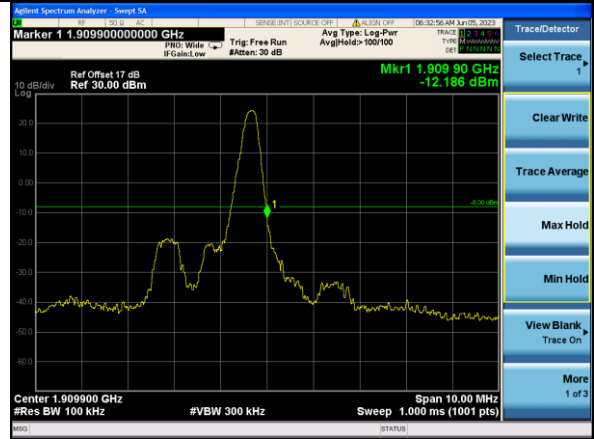

Test Mode: LTE Band 2 / 15MHz / 1RB / QPSK

Lowest channel

Highest channel

Test Mode: LTE Band 2 / 15MHz / 75RB / QPSK

Lowest channel

Highest channel

Test Mode: LTE Band 2 / 20MHz / 1RB / QPSK

Lowest channel

Highest channel

Test Mode: LTE Band 2 / 20MHz / 100RB / QPSK

Lowest channel

Highest channel

Test Mode: LTE Band 2 / 1.4MHz / 1RB / 16-QAM

Lowest channel

Highest channel

Test Mode: LTE Band 2 / 1.4MHz / 6RB / 16-QAM

Lowest channel

Highest channel

Test Mode: LTE Band 2 / 3MHz / 1RB / 16-QAM

Lowest channel

Highest channel

Test Mode: LTE Band 2 / 3MHz / 15RB / 16-QAM

Lowest channel

Highest channel