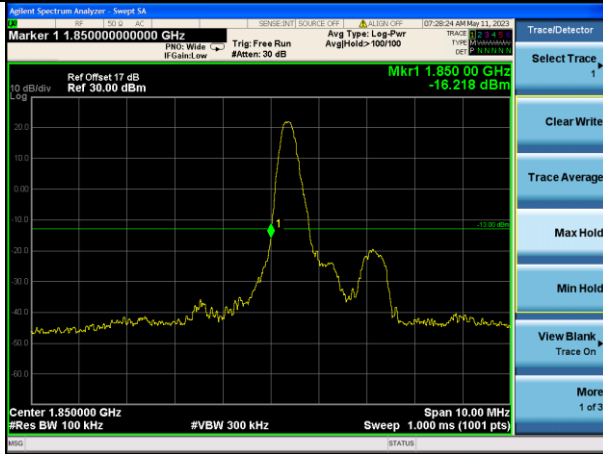

Highest channel

Test Mode: LTE Band 7 / 10MHz /1RB Test Mode: LTE Band 7 / 10MHz /50RB

Lowest channel

Middle channel

Highest channel

Test Mode: LTE Band 7 / 15MHz / 1RB Test Mode: LTE Band 7 / 15MHz / 75RB

Lowest channel

Middle channel

Highest channel

Test Mode: LTE Band 7 / 20MHz /1RB Test Mode: LTE Band 7 / 20MHz /100RB

Lowest channel

Middle channel

Highest channel

Band Edge

Test Mode: LTE Band 2 / 1.4MHz / 1RB / QPSK

Lowest channel

Highest channel

Test Mode: LTE Band 2 / 1.4MHz / 6RB / QPSK

Lowest channel

Highest channel

Test Mode: LTE Band 2 / 3MHz / 1RB / QPSK

Lowest channel

Highest channel

Test Mode: LTE Band 2 / 3MHz / 15RB / QPSK

Lowest channel

Highest channel

Test Mode: LTE Band 2 / 5MHz / 1RB / QPSK

Lowest channel

Highest channel

Test Mode: LTE Band 2 / 5MHz / 25RB / QPSK