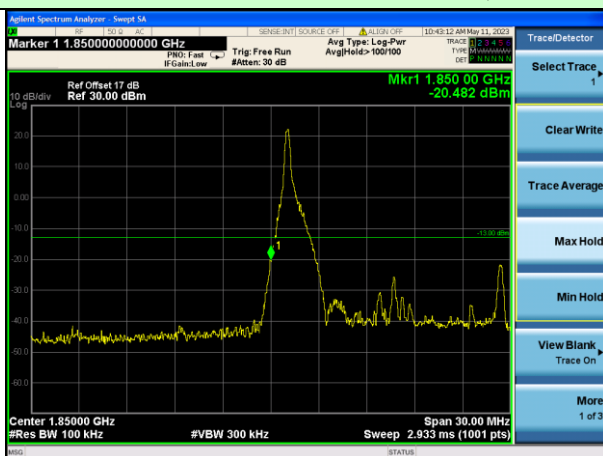

Highest channel

Test Mode: LTE Band 2 / 3MHz / 15RB / QPSK

Lowest channel

Highest channel

Test Mode: LTE Band 2 / 5MHz / 1RB / QPSK

Lowest channel

Highest channel

Test Mode: LTE Band 2 / 5MHz / 25RB / QPSK

Lowest channel

Highest channel

Test Mode: LTE Band 2 / 10MHz / 1RB / QPSK

Lowest channel

Highest channel

Test Mode: LTE Band 2 / 10MHz / 50RB / QPSK

Lowest channel

Highest channel

Test Mode: LTE Band 2 / 15MHz / 1RB / QPSK

Lowest channel

Highest channel

Test Mode: LTE Band 2 / 15MHz / 75RB / QPSK

Lowest channel

Highest channel

Test Mode: LTE Band 2 / 20MHz / 1RB / QPSK

Lowest channel

Highest channel

Test Mode: LTE Band 2 / 20MHz / 100RB / QPSK

Lowest channel

Highest channel

Test Mode: LTE Band 2 / 1.4MHz / 1RB / 16-QAM

Lowest channel

Highest channel

Test Mode: LTE Band 2 / 1.4MHz / 6RB / 16-QAM