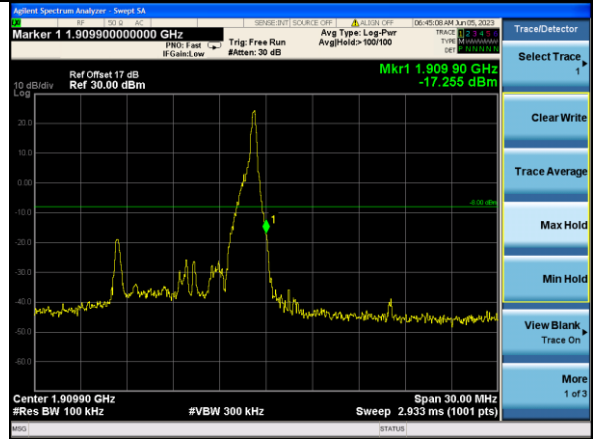

Lowest channel

Highest channel

Test Mode: LTE Band 2 / 3MHz / 1RB / 16-QAM

Lowest channel

Highest channel

Test Mode: LTE Band 2 / 3MHz / 15RB / 16-QAM

Lowest channel

Highest channel

Test Mode: LTE Band 2 / 5MHz / 1RB / 16-QAM

Lowest channel

Highest channel

Test Mode: LTE Band 2 / 5MHz / 25RB / 16-QAM

Lowest channel

Highest channel

Test Mode: LTE Band 2 / 10MHz / 1RB / 16-QAM

Lowest channel

Highest channel

Test Mode: LTE Band 2 / 10MHz / 50RB / 16-QAM

Lowest channel

Highest channel

Test Mode: LTE Band 2 / 15MHz / 1RB / 16-QAM

Lowest channel

Highest channel

Test Mode: LTE Band 2 / 15MHz / 75RB / 16-QAM