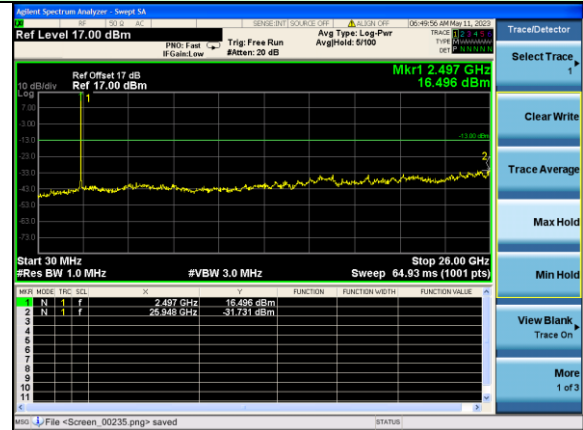

Test Mode: LTE Band 5/ 10MHz /1RB Test Mode: LTE Band 5/ 10MHz /50RB

Lowest channel

Middle channel

Highest channel

Test Mode: LTE Band 7 / 5MHz /1RB

Test Mode: LTE Band 7 / 5MHz /25RB

Lowest channel

Middle channel

Highest channel

Test Mode: LTE Band 7 / 10MHz /1RB Test Mode: LTE Band 7 / 10MHz /50RB

Lowest channel

Middle channel

Highest channel

Test Mode: LTE Band 7 / 15MHz / 1RB Test Mode: LTE Band 7 / 15MHz / 75RB

Lowest channel

Middle channel

Highest channel

Test Mode: LTE Band 7 / 20MHz /1RB Test Mode: LTE Band 7 / 20MHz /100RB

Lowest channel

Middle channel

Highest channel

Band Edge