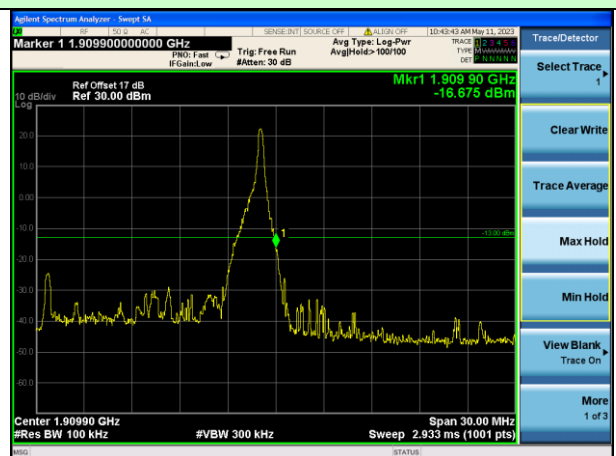

Highest channel

Test Mode: LTE Band 2 / 3MHz / 15RB / QPSK

Lowest channel

Highest channel

Test Mode: LTE Band 2 / 5MHz / 1RB / QPSK

Lowest channel

Highest channel

Test Mode: LTE Band 2 / 5MHz / 25RB / QPSK

Lowest channel

Highest channel

Test Mode: LTE Band 2 / 10MHz / 1RB / QPSK

Lowest channel

Highest channel

Test Mode: LTE Band 2 / 10MHz / 50RB / QPSK

Lowest channel

Highest channel

Test Mode: LTE Band 2 / 15MHz / 1RB / QPSK

Lowest channel

Highest channel

Test Mode: LTE Band 2 / 15MHz / 75RB / QPSK

Lowest channel

Highest channel

Test Mode: LTE Band 2 / 20MHz / 1RB / QPSK

Lowest channel

Highest channel

Test Mode: LTE Band 2 / 20MHz / 100RB / QPSK

Lowest channel

Highest channel

Test Mode: LTE Band 2 / 1.4MHz / 1RB / 16-QAM

Lowest channel

Highest channel

Test Mode: LTE Band 2 / 1.4MHz / 6RB / 16-QAM