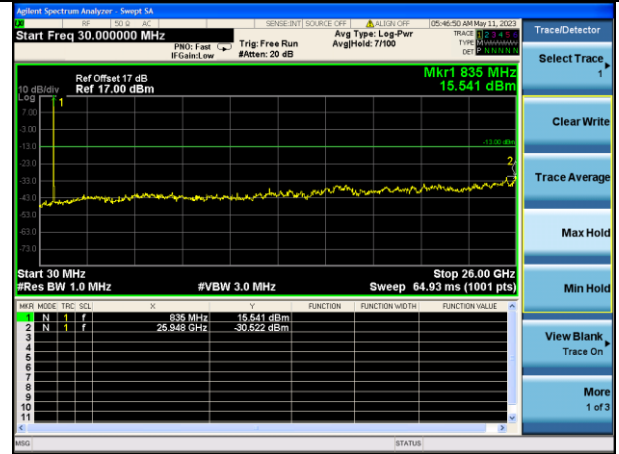

Test Mode: LTE Band 5/ 10MHz /1RB Test Mode: LTE Band 5/ 10MHz /50RB

Lowest channel

Middle channel

Highest channel

Test Mode: LTE Band 7 / 5MHz /1RB

Test Mode: LTE Band 7 / 5MHz /25RB

Lowest channel

Middle channel

Highest channel

Test Mode: LTE Band 7 / 10MHz /1RB Test Mode: LTE Band 7 / 10MHz /50RB

Lowest channel

Middle channel

Highest channel

Test Mode: LTE Band 7 / 15MHz / 1RB Test Mode: LTE Band 7 / 15MHz / 75RB

Lowest channel

Middle channel

Highest channel

Test Mode: LTE Band 7 / 20MHz /1RB Test Mode: LTE Band 7 / 20MHz /100RB

Lowest channel

Middle channel

Highest channel

Band Edge