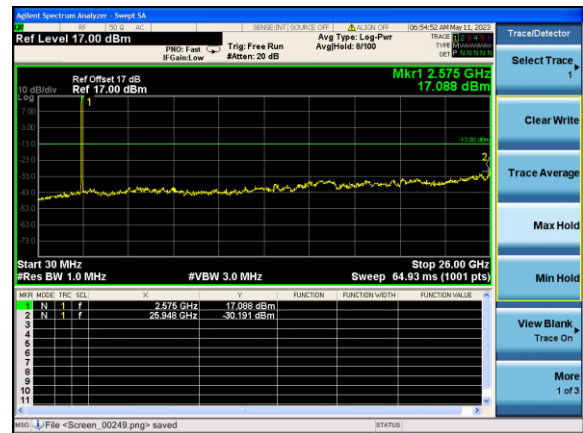

Highest channel

Test Mode: LTE Band 7 / 10MHz /1RB Test Mode: LTE Band 7 / 10MHz /50RB

Lowest channel

Middle channel

Highest channel

Test Mode: LTE Band 7 / 15MHz / 1RB Test Mode: LTE Band 7 / 15MHz / 75RB

Lowest channel

Middle channel

Highest channel

Test Mode: LTE Band 7 / 20MHz /1RB Test Mode: LTE Band 7 / 20MHz /100RB

Lowest channel

Middle channel

Highest channel

Band Edge

Test Mode: LTE Band 2 / 1.4MHz / 1RB / QPSK

Lowest channel

Highest channel

Test Mode: LTE Band 2 / 1.4MHz / 6RB / QPSK

Lowest channel

Highest channel

Test Mode: LTE Band 2 / 3MHz / 1RB / QPSK

Lowest channel

Highest channel

Test Mode: LTE Band 2 / 3MHz / 15RB / QPSK

Lowest channel

Highest channel

Test Mode: LTE Band 2 / 5MHz / 1RB / QPSK

Lowest channel

Highest channel

Test Mode: LTE Band 2 / 5MHz / 25RB / QPSK