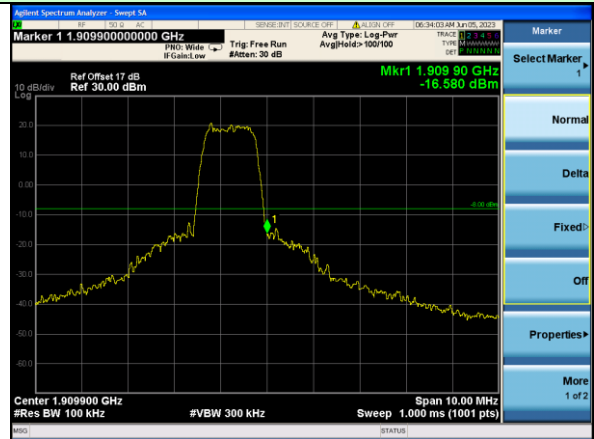

Test Mode: LTE Band 2 / 15MHz / 1RB / QPSK

Lowest channel

Highest channel

Test Mode: LTE Band 2 / 15MHz / 75RB / QPSK

Lowest channel

Highest channel

Test Mode: LTE Band 2 / 20MHz / 1RB / QPSK

Lowest channel

Highest channel

Test Mode: LTE Band 2 / 20MHz / 100RB / QPSK

Lowest channel

Highest channel

Test Mode: LTE Band 2 / 1.4MHz / 1RB / 16-QAM

Lowest channel

Highest channel

Test Mode: LTE Band 2 / 1.4MHz / 6RB / 16-QAM

Lowest channel

Highest channel

Test Mode: LTE Band 2 / 3MHz / 1RB / 16-QAM

Lowest channel

Highest channel

Test Mode: LTE Band 2 / 3MHz / 15RB / 16-QAM

Lowest channel

Highest channel