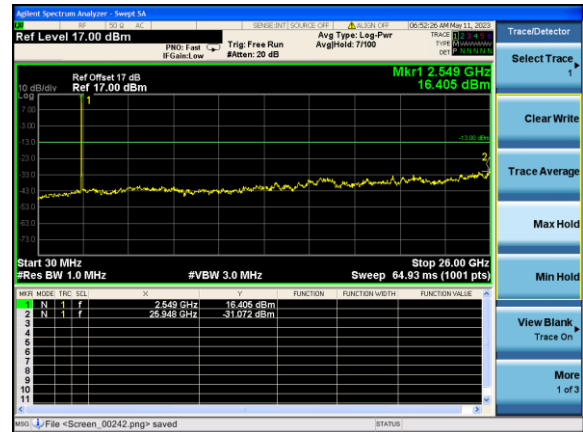

Test Mode: LTE Band 5/ 10MHz /1RB Test Mode: LTE Band 5/ 10MHz /50RB

Lowest channel

Middle channel

Highest channel

Test Mode: LTE Band 7 / 5MHz /1RB

Test Mode: LTE Band 7 / 5MHz /25RB

Lowest channel

Middle channel

Highest channel

Test Mode: LTE Band 7 / 10MHz /1RB Test Mode: LTE Band 7 / 10MHz /50RB

Lowest channel

Middle channel

Highest channel

Test Mode: LTE Band 7 / 15MHz / 1RB Test Mode: LTE Band 7 / 15MHz / 75RB

Lowest channel

Middle channel

Highest channel

Test Mode: LTE Band 7 / 20MHz /1RB Test Mode: LTE Band 7 / 20MHz /100RB

Lowest channel

Middle channel

Highest channel

Band Edge

Test Mode: LTE Band 2 / 1.4MHz / 1RB / QPSK

Lowest channel

Highest channel

Test Mode: LTE Band 2 / 1.4MHz / 6RB / QPSK

Lowest channel

Highest channel

Test Mode: LTE Band 2 / 3MHz / 1RB / QPSK

Lowest channel