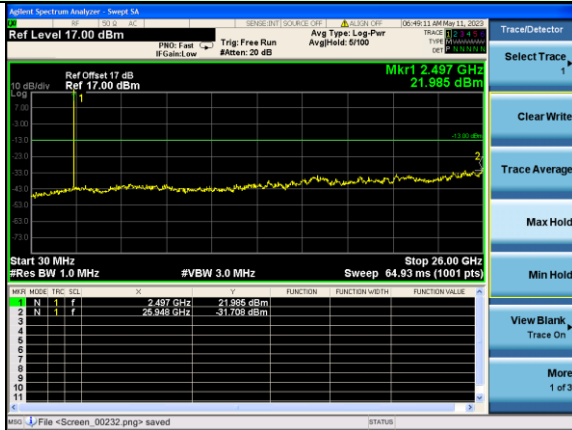

Test Mode: LTE Band 5/ 10MHz /1RB Test Mode: LTE Band 5/ 10MHz /50RB

Lowest channel

Middle channel

Highest channel

Test Mode: LTE Band 7 / 5MHz /1RB

Test Mode: LTE Band 7 / 5MHz /25RB

Lowest channel

Middle channel

Highest channel

Test Mode: LTE Band 7 / 10MHz /1RB Test Mode: LTE Band 7 / 10MHz /50RB

Lowest channel

Middle channel

Highest channel

Test Mode: LTE Band 7 / 15MHz / 1RB Test Mode: LTE Band 7 / 15MHz / 75RB

Lowest channel

Middle channel

Highest channel

Test Mode: LTE Band 7 / 20MHz /1RB Test Mode: LTE Band 7 / 20MHz /100RB

Lowest channel

Middle channel

Highest channel

Band Edge