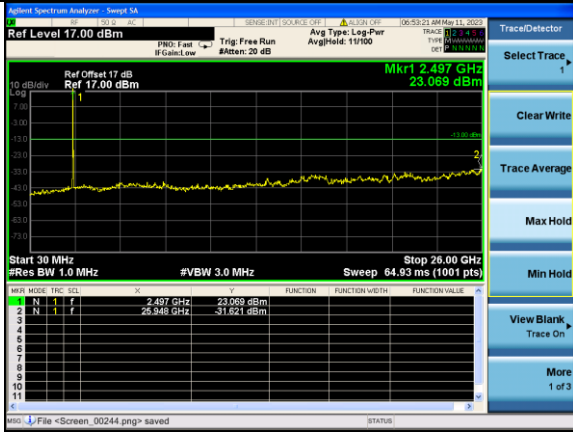

Highest channel

Test Mode: LTE Band 7 / 10MHz /1RB Test Mode: LTE Band 7 / 10MHz /50RB

Lowest channel

Middle channel

Highest channel

Test Mode: LTE Band 7 / 15MHz / 1RB Test Mode: LTE Band 7 / 15MHz / 75RB

Lowest channel

Middle channel

Highest channel

Test Mode: LTE Band 7 / 20MHz /1RB Test Mode: LTE Band 7 / 20MHz /100RB

Lowest channel

Middle channel

Highest channel

Band Edge

Test Mode: LTE Band 2 / 1.4MHz / 1RB / QPSK

Lowest channel

Highest channel

Test Mode: LTE Band 2 / 1.4MHz / 6RB / QPSK

Lowest channel

Highest channel

Test Mode: LTE Band 2 / 3MHz / 1RB / QPSK

Lowest channel

Highest channel

Test Mode: LTE Band 2 / 3MHz / 15RB / QPSK

Lowest channel

Highest channel

Test Mode: LTE Band 2 / 5MHz / 1RB / QPSK

Lowest channel

Highest channel

Test Mode: LTE Band 2 / 5MHz / 25RB / QPSK