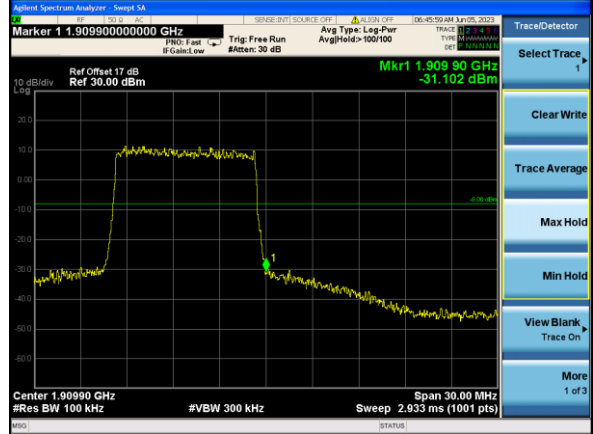

Lowest channel

Highest channel

Test Mode: LTE Band 2 / 3MHz / 1RB / 16-QAM

Lowest channel

Highest channel

Test Mode: LTE Band 2 / 3MHz / 15RB / 16-QAM

Lowest channel

Highest channel

Test Mode: LTE Band 2 / 5MHz / 1RB / 16-QAM

Lowest channel

Highest channel

Test Mode: LTE Band 2 / 5MHz / 25RB / 16-QAM

Lowest channel

Highest channel

Test Mode: LTE Band 2 / 10MHz / 1RB / 16-QAM

Lowest channel

Highest channel

Test Mode: LTE Band 2 / 10MHz / 50RB / 16-QAM

Lowest channel

Highest channel

Test Mode: LTE Band 2 / 15MHz / 1RB / 16-QAM

Lowest channel

Highest channel

Test Mode: LTE Band 2 / 15MHz / 75RB / 16-QAM