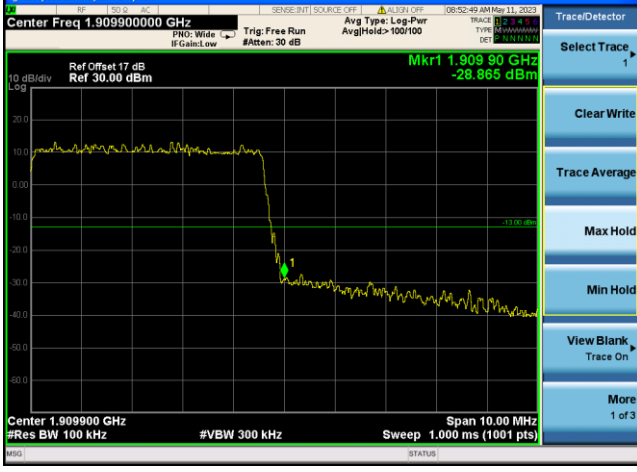

Test Mode: LTE Band 2 / 1.4MHz / 1RB / QPSK

Lowest channel

Highest channel

Test Mode: LTE Band 2 / 1.4MHz / 6RB / QPSK

Lowest channel

Highest channel

Test Mode: LTE Band 2 / 3MHz / 1RB / QPSK

Lowest channel

Highest channel

Test Mode: LTE Band 2 / 3MHz / 15RB / QPSK

Lowest channel

Highest channel

Test Mode: LTE Band 2 / 5MHz / 1RB / QPSK

Lowest channel

Highest channel

Test Mode: LTE Band 2 / 5MHz / 25RB / QPSK

Lowest channel

Highest channel

Test Mode: LTE Band 2 / 10MHz / 1RB / QPSK

Lowest channel

Highest channel

Test Mode: LTE Band 2 / 10MHz / 50RB / QPSK

Lowest channel

Highest channel

Test Mode: LTE Band 2 / 15MHz / 1RB / QPSK

Lowest channel

Highest channel

Test Mode: LTE Band 2 / 15MHz / 75RB / QPSK

Lowest channel

Highest channel

Test Mode: LTE Band 2 / 20MHz / 1RB / QPSK

Lowest channel