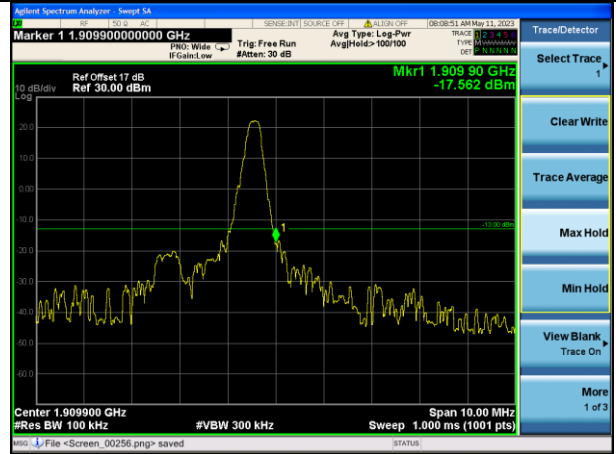

Highest channel

Test Mode: LTE Band 7 / 10MHz /1RB Test Mode: LTE Band 7 / 10MHz /50RB

Lowest channel

Middle channel

Highest channel

Test Mode: LTE Band 7 / 15MHz / 1RB Test Mode: LTE Band 7 / 15MHz / 75RB

Lowest channel

Middle channel

Highest channel

Test Mode: LTE Band 7 / 20MHz /1RB Test Mode: LTE Band 7 / 20MHz /100RB

Lowest channel

Middle channel

Highest channel

Band Edge

Test Mode: LTE Band 2 / 1.4MHz / 1RB / QPSK

Lowest channel

Highest channel

Test Mode: LTE Band 2 / 1.4MHz / 6RB / QPSK

Lowest channel

Highest channel

Test Mode: LTE Band 2 / 3MHz / 1RB / QPSK

Lowest channel

Highest channel

Test Mode: LTE Band 2 / 3MHz / 15RB / QPSK

Lowest channel

Highest channel

Test Mode: LTE Band 2 / 5MHz / 1RB / QPSK

Lowest channel

Highest channel

Test Mode: LTE Band 2 / 5MHz / 25RB / QPSK