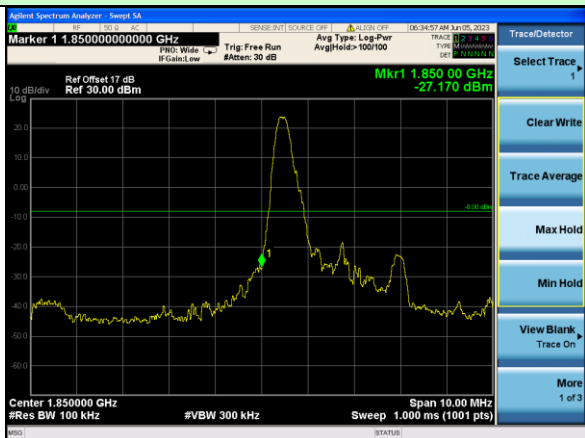

Test Mode: LTE Band 2 / 15MHz / 1RB / QPSK

Lowest channel

Highest channel

Test Mode: LTE Band 2 / 15MHz / 75RB / QPSK

Lowest channel

Highest channel

Test Mode: LTE Band 2 / 20MHz / 1RB / QPSK

Lowest channel

Highest channel

Test Mode: LTE Band 2 / 20MHz / 100RB / QPSK

Lowest channel

Highest channel

Test Mode: LTE Band 2 / 1.4MHz / 1RB / 16-QAM

Lowest channel

Highest channel

Test Mode: LTE Band 2 / 1.4MHz / 6RB / 16-QAM

Lowest channel

Highest channel

Test Mode: LTE Band 2 / 3MHz / 1RB / 16-QAM

Lowest channel

Highest channel

Test Mode: LTE Band 2 / 3MHz / 15RB / 16-QAM

Lowest channel

Highest channel