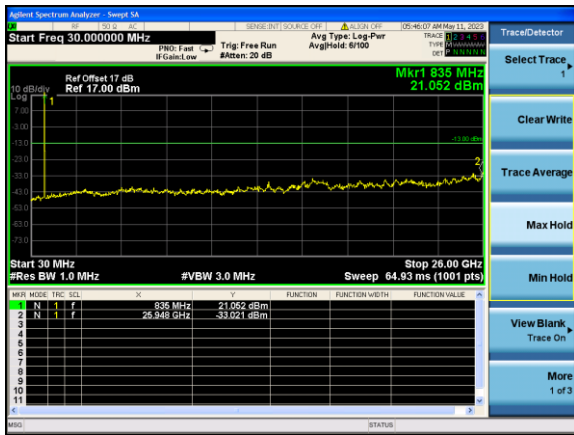

Test Mode: LTE Band 5/ 10MHz /1RB Test Mode: LTE Band 5/ 10MHz /50RB

Lowest channel

Middle channel

Highest channel

Test Mode: LTE Band 7 / 5MHz /1RB

Test Mode: LTE Band 7 / 5MHz /25RB

Lowest channel

Middle channel

Highest channel

Test Mode: LTE Band 7 / 10MHz /1RB Test Mode: LTE Band 7 / 10MHz /50RB

Lowest channel

Middle channel

Highest channel

Test Mode: LTE Band 7 / 15MHz / 1RB Test Mode: LTE Band 7 / 15MHz / 75RB

Lowest channel

Middle channel

Highest channel

Test Mode: LTE Band 7 / 20MHz /1RB Test Mode: LTE Band 7 / 20MHz /100RB

Lowest channel

Middle channel

Highest channel

Band Edge