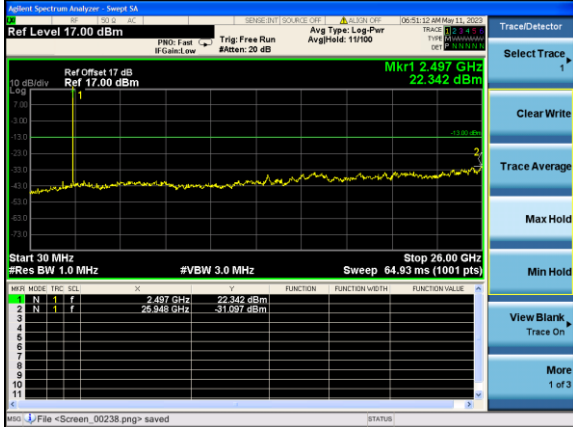

Test Mode: LTE Band 5/ 10MHz /1RB Test Mode: LTE Band 5/ 10MHz /50RB

Lowest channel

Middle channel

Highest channel

Test Mode: LTE Band 7 / 5MHz /1RB

Test Mode: LTE Band 7 / 5MHz /25RB

Lowest channel

Middle channel

Highest channel

Test Mode: LTE Band 7 / 10MHz /1RB Test Mode: LTE Band 7 / 10MHz /50RB

Lowest channel

Middle channel

Highest channel

Test Mode: LTE Band 7 / 15MHz / 1RB Test Mode: LTE Band 7 / 15MHz / 75RB

Lowest channel

Middle channel

Highest channel

Test Mode: LTE Band 7 / 20MHz /1RB Test Mode: LTE Band 7 / 20MHz /100RB

Lowest channel

Middle channel

Highest channel

Band Edge

Test Mode: LTE Band 2 / 1.4MHz / 1RB / QPSK

Lowest channel

Highest channel

Test Mode: LTE Band 2 / 1.4MHz / 6RB / QPSK

Lowest channel

Highest channel

Test Mode: LTE Band 2 / 3MHz / 1RB / QPSK

Lowest channel