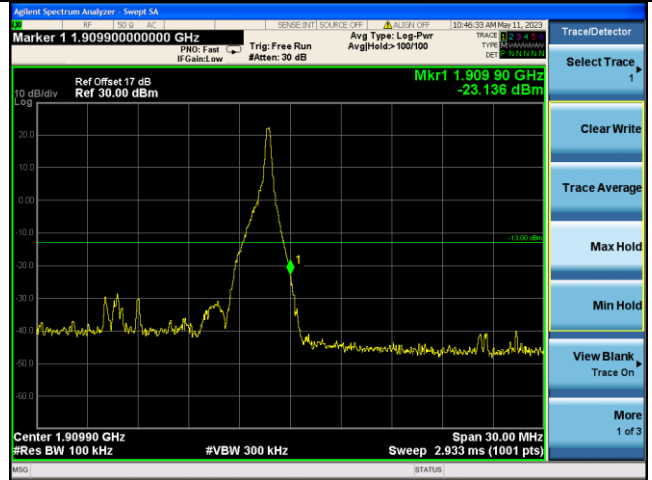

Lowest channel

Highest channel

Test Mode: LTE Band 2 / 10MHz / 1RB / QPSK

Lowest channel

Highest channel

Test Mode: LTE Band 2 / 10MHz / 50RB / QPSK

Lowest channel

Highest channel

Test Mode: LTE Band 2 / 15MHz / 1RB / QPSK

Lowest channel

Highest channel

Test Mode: LTE Band 2 / 15MHz / 75RB / QPSK

Lowest channel

Highest channel

Test Mode: LTE Band 2 / 20MHz / 1RB / QPSK

Lowest channel

Highest channel

Test Mode: LTE Band 2 / 20MHz / 100RB / QPSK

Lowest channel

Highest channel

Test Mode: LTE Band 2 / 1.4MHz / 1RB / 16-QAM

Lowest channel

Highest channel

Test Mode: LTE Band 2 / 1.4MHz / 6RB / 16-QAM

Lowest channel

Highest channel

Test Mode: LTE Band 2 / 3MHz / 1RB / 16-QAM

Lowest channel

Highest channel

Test Mode: LTE Band 2 / 3MHz / 15RB / 16-QAM

Lowest channel

Highest channel