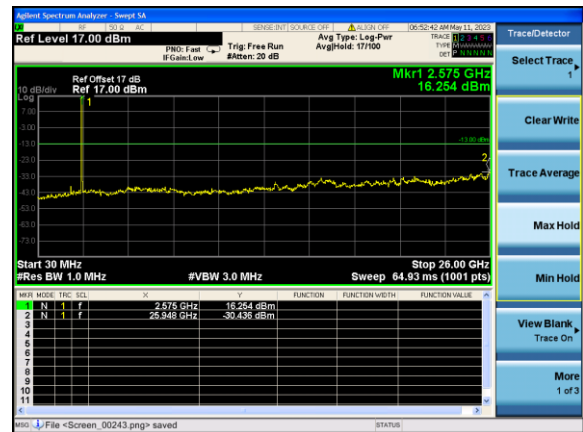

Test Mode: LTE Band 5/ 10MHz /1RB Test Mode: LTE Band 5/ 10MHz /50RB

Lowest channel

Middle channel

Highest channel

Test Mode: LTE Band 7 / 5MHz /1RB

Test Mode: LTE Band 7 / 5MHz /25RB

Lowest channel

Middle channel

Highest channel

Test Mode: LTE Band 7 / 10MHz /1RB Test Mode: LTE Band 7 / 10MHz /50RB

Lowest channel

Middle channel

Highest channel

Test Mode: LTE Band 7 / 15MHz / 1RB Test Mode: LTE Band 7 / 15MHz / 75RB

Lowest channel

Middle channel

Highest channel

Test Mode: LTE Band 7 / 20MHz /1RB Test Mode: LTE Band 7 / 20MHz /100RB

Lowest channel

Middle channel

Highest channel

Band Edge

Test Mode: LTE Band 2 / 1.4MHz / 1RB / QPSK

Lowest channel

Highest channel

Test Mode: LTE Band 2 / 1.4MHz / 6RB / QPSK

Lowest channel

Highest channel

Test Mode: LTE Band 2 / 3MHz / 1RB / QPSK

Lowest channel