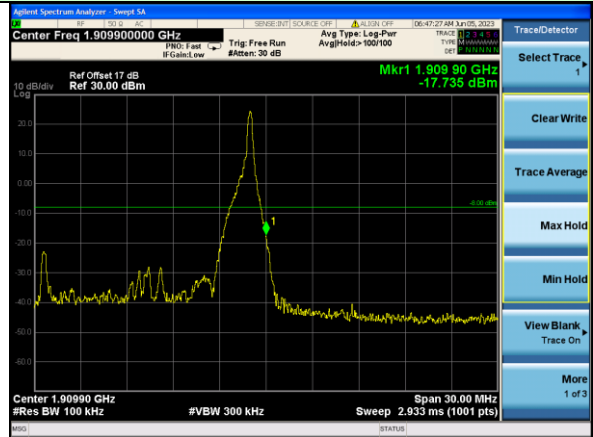

Test Mode: LTE Band 2 / 5MHz / 1RB / 16-QAM

Lowest channel

Highest channel

Test Mode: LTE Band 2 / 5MHz / 25RB / 16-QAM

Lowest channel

Highest channel

Test Mode: LTE Band 2 / 10MHz / 1RB / 16-QAM

Lowest channel

Highest channel

Test Mode: LTE Band 2 / 10MHz / 50RB / 16-QAM

Lowest channel

Highest channel

Test Mode: LTE Band 2 / 15MHz / 1RB / 16-QAM

Lowest channel

Highest channel

Test Mode: LTE Band 2 / 15MHz / 75RB / 16-QAM

Lowest channel

Highest channel

Test Mode: LTE Band 2 / 20MHz / 1RB / 16-QAM

Lowest channel

Highest channel

Test Mode: LTE Band 2 / 20MHz / 100RB / 16-QAM

Lowest channel

Highest channel