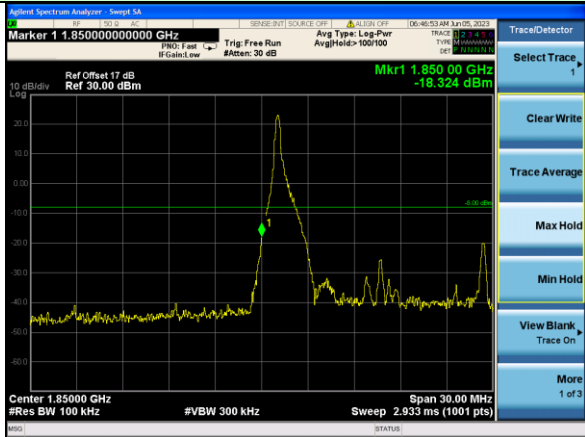

Test Mode: LTE Band 2 / 5MHz / 1RB / 16-QAM

Lowest channel

Highest channel

Test Mode: LTE Band 2 / 5MHz / 25RB / 16-QAM

Lowest channel

Highest channel

Test Mode: LTE Band 2 / 10MHz / 1RB / 16-QAM

Lowest channel

Highest channel

Test Mode: LTE Band 2 / 10MHz / 50RB / 16-QAM

Lowest channel

Highest channel

Test Mode: LTE Band 2 / 15MHz / 1RB / 16-QAM

Lowest channel

Highest channel

Test Mode: LTE Band 2 / 15MHz / 75RB / 16-QAM

Lowest channel

Highest channel

Test Mode: LTE Band 2 / 20MHz / 1RB / 16-QAM

Lowest channel

Highest channel

Test Mode: LTE Band 2 / 20MHz / 100RB / 16-QAM

Lowest channel

Highest channel