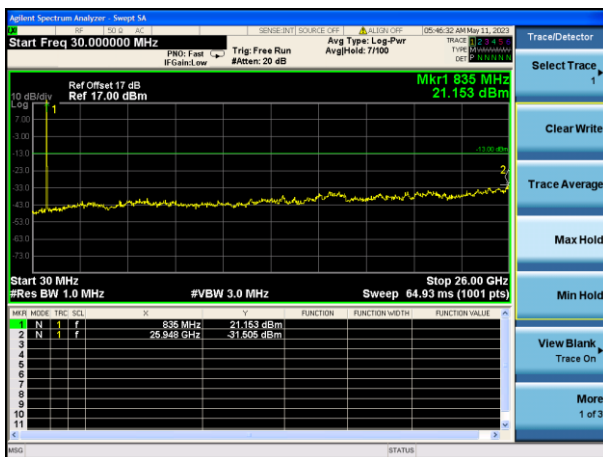

Test Mode: LTE Band 5/ 10MHz /1RB Test Mode: LTE Band 5/ 10MHz /50RB

Lowest channel

Middle channel

Highest channel

Test Mode: LTE Band 7 / 5MHz /1RB

Test Mode: LTE Band 7 / 5MHz /25RB

Lowest channel

Middle channel

Highest channel

Test Mode: LTE Band 7 / 10MHz /1RB Test Mode: LTE Band 7 / 10MHz /50RB

Lowest channel

Middle channel

Highest channel

Test Mode: LTE Band 7 / 15MHz / 1RB Test Mode: LTE Band 7 / 15MHz / 75RB

Lowest channel

Middle channel

Highest channel

Test Mode: LTE Band 7 / 20MHz /1RB Test Mode: LTE Band 7 / 20MHz /100RB

Lowest channel

Middle channel

Highest channel

Band Edge