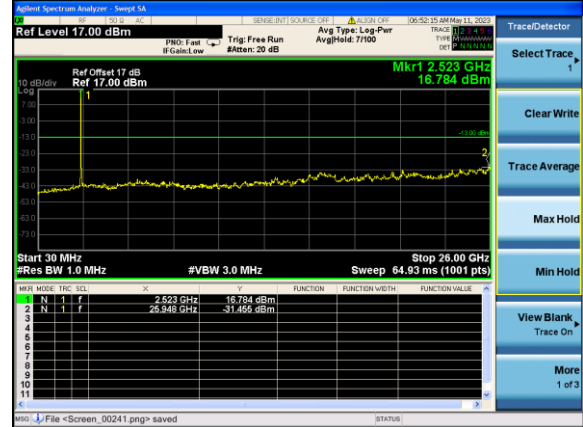

Test Mode: LTE Band 5/ 10MHz /1RB Test Mode: LTE Band 5/ 10MHz /50RB

Lowest channel

Middle channel

Highest channel

Test Mode: LTE Band 7 / 5MHz /1RB

Test Mode: LTE Band 7 / 5MHz /25RB

Lowest channel

Middle channel

Highest channel

Test Mode: LTE Band 7 / 10MHz /1RB Test Mode: LTE Band 7 / 10MHz /50RB

Lowest channel

Middle channel

Highest channel

Test Mode: LTE Band 7 / 15MHz / 1RB Test Mode: LTE Band 7 / 15MHz / 75RB

Lowest channel

Middle channel

Highest channel

Test Mode: LTE Band 7 / 20MHz /1RB Test Mode: LTE Band 7 / 20MHz /100RB

Lowest channel

Middle channel

Highest channel

Band Edge

Test Mode: LTE Band 2 / 1.4MHz / 1RB / QPSK

Lowest channel

Highest channel

Test Mode: LTE Band 2 / 1.4MHz / 6RB / QPSK

Lowest channel

Highest channel

Test Mode: LTE Band 2 / 3MHz / 1RB / QPSK

Lowest channel