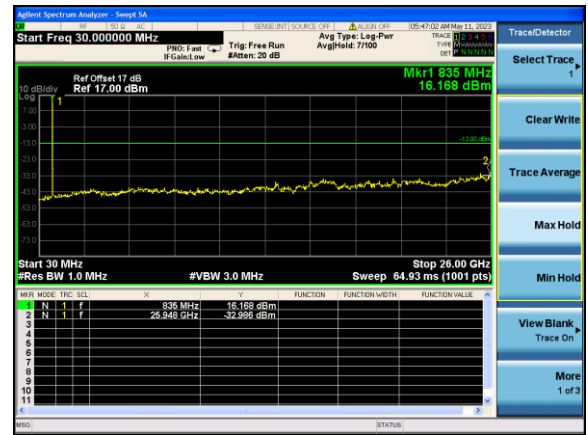

Test Mode: LTE Band 5/ 10MHz /1RB Test Mode: LTE Band 5/ 10MHz /50RB

Lowest channel

Middle channel

Highest channel

Test Mode: LTE Band 7 / 5MHz /1RB

Test Mode: LTE Band 7 / 5MHz /25RB

Lowest channel

Middle channel

Highest channel

Test Mode: LTE Band 7 / 10MHz /1RB Test Mode: LTE Band 7 / 10MHz /50RB

Lowest channel

Middle channel

Highest channel

Test Mode: LTE Band 7 / 15MHz / 1RB Test Mode: LTE Band 7 / 15MHz / 75RB

Lowest channel

Middle channel

Highest channel

Test Mode: LTE Band 7 / 20MHz /1RB Test Mode: LTE Band 7 / 20MHz /100RB

Lowest channel

Middle channel

Highest channel

Band Edge