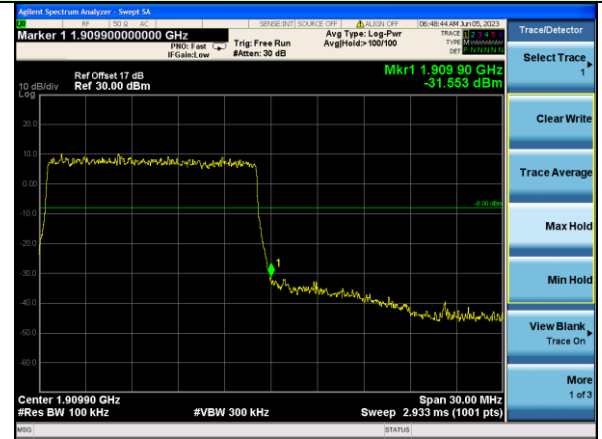

Test Mode: LTE Band 2 / 5MHz / 1RB / 16-QAM

Lowest channel

Highest channel

Test Mode: LTE Band 2 / 5MHz / 25RB / 16-QAM

Lowest channel

Highest channel

Test Mode: LTE Band 2 / 10MHz / 1RB / 16-QAM

Lowest channel

Highest channel

Test Mode: LTE Band 2 / 10MHz / 50RB / 16-QAM

Lowest channel

Highest channel

Test Mode: LTE Band 2 / 15MHz / 1RB / 16-QAM

Lowest channel

Highest channel

Test Mode: LTE Band 2 / 15MHz / 75RB / 16-QAM

Lowest channel

Highest channel

Test Mode: LTE Band 2 / 20MHz / 1RB / 16-QAM

Lowest channel

Highest channel

Test Mode: LTE Band 2 / 20MHz / 100RB / 16-QAM

Lowest channel

Highest channel