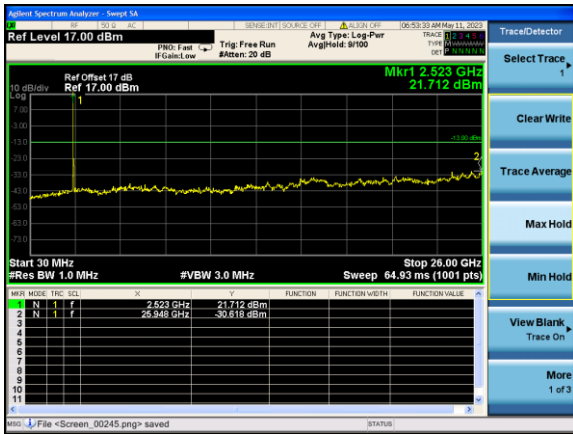

Highest channel

Test Mode: LTE Band 7 / 10MHz /1RB Test Mode: LTE Band 7 / 10MHz /50RB

Lowest channel

Middle channel

Highest channel

Test Mode: LTE Band 7 / 15MHz / 1RB Test Mode: LTE Band 7 / 15MHz / 75RB

Lowest channel

Middle channel

Highest channel

Test Mode: LTE Band 7 / 20MHz /1RB Test Mode: LTE Band 7 / 20MHz /100RB

Lowest channel

Middle channel

Highest channel

Band Edge

Test Mode: LTE Band 2 / 1.4MHz / 1RB / QPSK

Lowest channel

Highest channel

Test Mode: LTE Band 2 / 1.4MHz / 6RB / QPSK

Lowest channel

Highest channel

Test Mode: LTE Band 2 / 3MHz / 1RB / QPSK

Lowest channel

Highest channel

Test Mode: LTE Band 2 / 3MHz / 15RB / QPSK

Lowest channel

Highest channel

Test Mode: LTE Band 2 / 5MHz / 1RB / QPSK

Lowest channel

Highest channel

Test Mode: LTE Band 2 / 5MHz / 25RB / QPSK