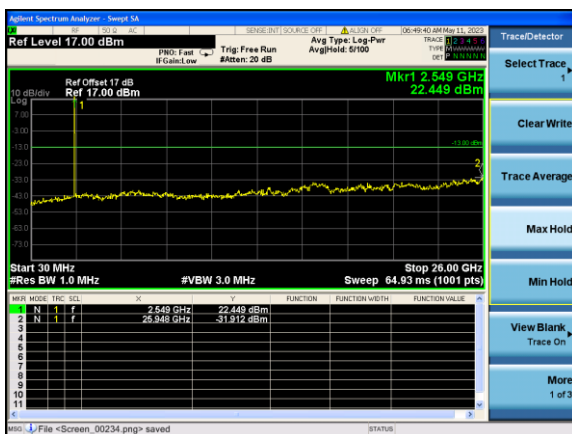

Test Mode: LTE Band 5/ 10MHz /1RB Test Mode: LTE Band 5/ 10MHz /50RB

Lowest channel

Middle channel

Highest channel

Test Mode: LTE Band 7 / 5MHz /1RB

Test Mode: LTE Band 7 / 5MHz /25RB

Lowest channel

Middle channel

Highest channel

Test Mode: LTE Band 7 / 10MHz /1RB Test Mode: LTE Band 7 / 10MHz /50RB

Lowest channel

Middle channel

Highest channel

Test Mode: LTE Band 7 / 15MHz / 1RB Test Mode: LTE Band 7 / 15MHz / 75RB

Lowest channel

Middle channel

Highest channel

Test Mode: LTE Band 7 / 20MHz /1RB Test Mode: LTE Band 7 / 20MHz /100RB

Lowest channel

Middle channel

Highest channel

Band Edge

Test Mode: LTE Band 2 / 1.4MHz / 1RB / QPSK

Lowest channel

Highest channel

Test Mode: LTE Band 2 / 1.4MHz / 6RB / QPSK

Lowest channel

Highest channel

Test Mode: LTE Band 2 / 3MHz / 1RB / QPSK

Lowest channel