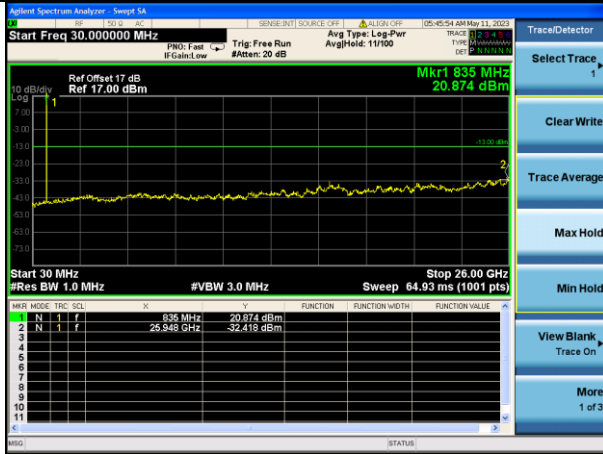

Test Mode: LTE Band 5/ 10MHz /1RB Test Mode: LTE Band 5/ 10MHz /50RB

Lowest channel

Middle channel

Highest channel

Test Mode: LTE Band 7 / 5MHz /1RB

Test Mode: LTE Band 7 / 5MHz /25RB

Lowest channel

Middle channel

Highest channel

Test Mode: LTE Band 7 / 10MHz /1RB Test Mode: LTE Band 7 / 10MHz /50RB

Lowest channel

Middle channel

Highest channel

Test Mode: LTE Band 7 / 15MHz / 1RB Test Mode: LTE Band 7 / 15MHz / 75RB

Lowest channel

Middle channel

Highest channel

Test Mode: LTE Band 7 / 20MHz /1RB Test Mode: LTE Band 7 / 20MHz /100RB

Lowest channel

Middle channel

Highest channel

Band Edge