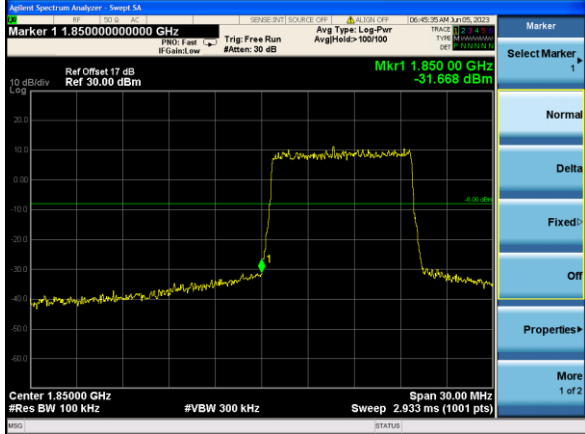

Lowest channel

Highest channel

Test Mode: LTE Band 2 / 3MHz / 1RB / 16-QAM

Lowest channel

Highest channel

Test Mode: LTE Band 2 / 3MHz / 15RB / 16-QAM

Lowest channel

Highest channel

Test Mode: LTE Band 2 / 5MHz / 1RB / 16-QAM

Lowest channel

Highest channel

Test Mode: LTE Band 2 / 5MHz / 25RB / 16-QAM

Lowest channel

Highest channel

Test Mode: LTE Band 2 / 10MHz / 1RB / 16-QAM

Lowest channel

Highest channel

Test Mode: LTE Band 2 / 10MHz / 50RB / 16-QAM

Lowest channel

Highest channel

Test Mode: LTE Band 2 / 15MHz / 1RB / 16-QAM

Lowest channel

Highest channel

Test Mode: LTE Band 2 / 15MHz / 75RB / 16-QAM