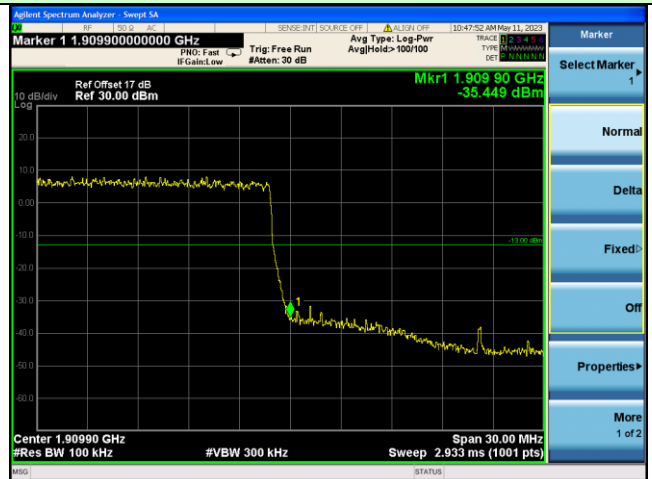

Lowest channel

Highest channel

Test Mode: LTE Band 2 / 10MHz / 1RB / QPSK

Lowest channel

Highest channel

Test Mode: LTE Band 2 / 10MHz / 50RB / QPSK

Lowest channel

Highest channel

Test Mode: LTE Band 2 / 15MHz / 1RB / QPSK

Lowest channel

Highest channel

Test Mode: LTE Band 2 / 15MHz / 75RB / QPSK

Lowest channel

Highest channel

Test Mode: LTE Band 2 / 20MHz / 1RB / QPSK

Lowest channel

Highest channel

Test Mode: LTE Band 2 / 20MHz / 100RB / QPSK

Lowest channel

Highest channel

Test Mode: LTE Band 2 / 1.4MHz / 1RB / 16-QAM

Lowest channel

Highest channel

Test Mode: LTE Band 2 / 1.4MHz / 6RB / 16-QAM

Lowest channel

Highest channel

Test Mode: LTE Band 2 / 3MHz / 1RB / 16-QAM

Lowest channel

Highest channel

Test Mode: LTE Band 2 / 3MHz / 15RB / 16-QAM

Lowest channel

Highest channel