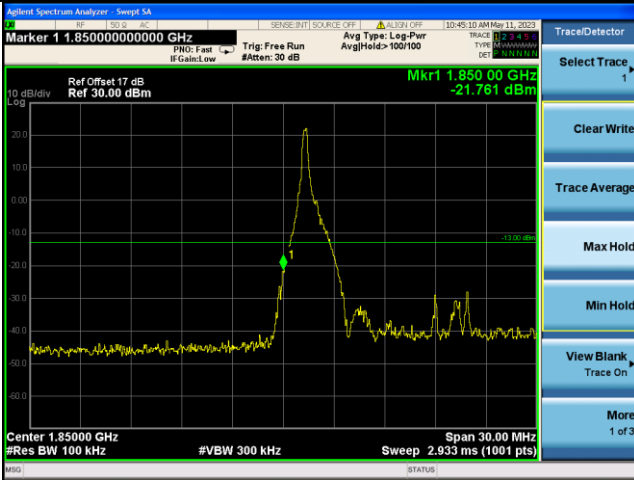

Lowest channel

Highest channel

Test Mode: LTE Band 2 / 10MHz / 1RB / QPSK

Lowest channel

Highest channel

Test Mode: LTE Band 2 / 10MHz / 50RB / QPSK

Lowest channel

Highest channel

Test Mode: LTE Band 2 / 15MHz / 1RB / QPSK

Lowest channel

Highest channel

Test Mode: LTE Band 2 / 15MHz / 75RB / QPSK

Lowest channel

Highest channel

Test Mode: LTE Band 2 / 20MHz / 1RB / QPSK

Lowest channel

Highest channel

Test Mode: LTE Band 2 / 20MHz / 100RB / QPSK

Lowest channel

Highest channel

Test Mode: LTE Band 2 / 1.4MHz / 1RB / 16-QAM

Lowest channel

Highest channel

Test Mode: LTE Band 2 / 1.4MHz / 6RB / 16-QAM

Lowest channel

Highest channel

Test Mode: LTE Band 2 / 3MHz / 1RB / 16-QAM

Lowest channel

Highest channel

Test Mode: LTE Band 2 / 3MHz / 15RB / 16-QAM

Lowest channel

Highest channel