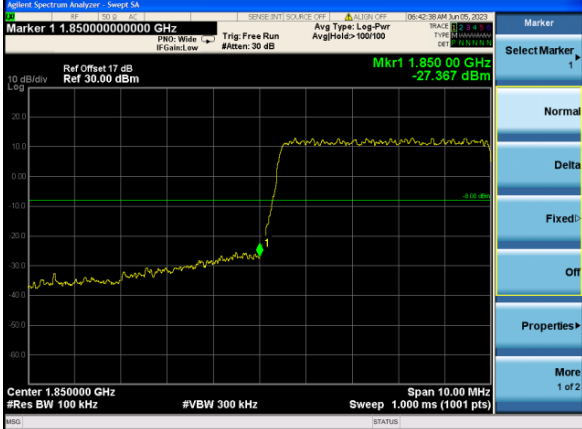

Lowest channel

Highest channel

Test Mode: LTE Band 2 / 3MHz / 1RB / 16-QAM

Lowest channel

Highest channel

Test Mode: LTE Band 2 / 3MHz / 15RB / 16-QAM

Lowest channel

Highest channel

Test Mode: LTE Band 2 / 5MHz / 1RB / 16-QAM

Lowest channel

Highest channel

Test Mode: LTE Band 2 / 5MHz / 25RB / 16-QAM

Lowest channel

Highest channel

Test Mode: LTE Band 2 / 10MHz / 1RB / 16-QAM

Lowest channel

Highest channel

Test Mode: LTE Band 2 / 10MHz / 50RB / 16-QAM

Lowest channel

Highest channel

Test Mode: LTE Band 2 / 15MHz / 1RB / 16-QAM

Lowest channel

Highest channel

Test Mode: LTE Band 2 / 15MHz / 75RB / 16-QAM