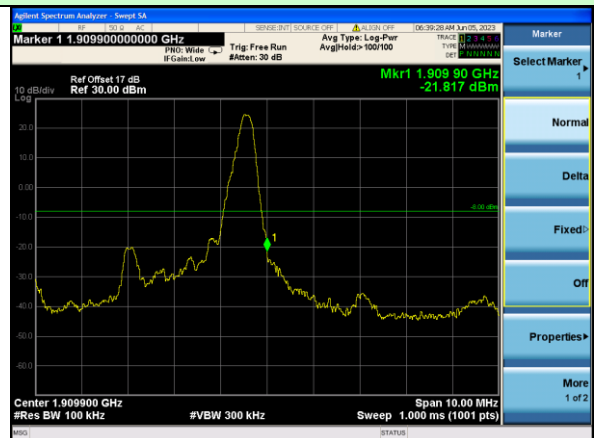

Highest channel

Test Mode: LTE Band 2 / 20MHz / 100RB / QPSK

Lowest channel

Highest channel

Test Mode: LTE Band 2 / 1.4MHz / 1RB / 16-QAM

Lowest channel

Highest channel

Test Mode: LTE Band 2 / 1.4MHz / 6RB / 16-QAM

Lowest channel

Highest channel

Test Mode: LTE Band 2 / 3MHz / 1RB / 16-QAM

Lowest channel

Highest channel

Test Mode: LTE Band 2 / 3MHz / 15RB / 16-QAM

Lowest channel

Highest channel

Test Mode: LTE Band 2 / 5MHz / 1RB / 16-QAM

Lowest channel

Highest channel

Test Mode: LTE Band 2 / 5MHz / 25RB / 16-QAM

Lowest channel

Highest channel

Test Mode: LTE Band 2 / 10MHz / 1RB / 16-QAM

Lowest channel