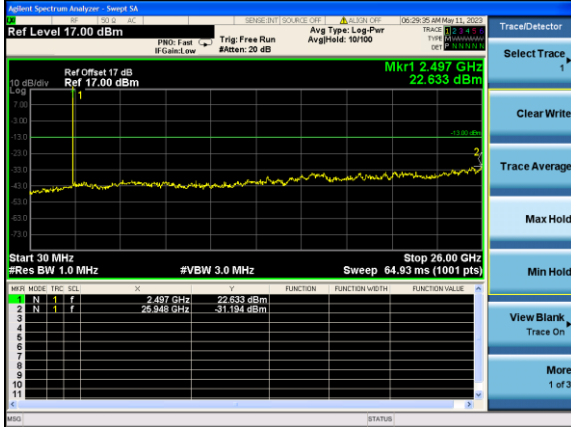

Test Mode: LTE Band 5/ 10MHz /1RB Test Mode: LTE Band 5/ 10MHz /50RB

Lowest channel

Middle channel

Highest channel

Test Mode: LTE Band 7 / 5MHz /1RB

Test Mode: LTE Band 7 / 5MHz /25RB

Lowest channel

Middle channel

Highest channel

Test Mode: LTE Band 7 / 10MHz /1RB Test Mode: LTE Band 7 / 10MHz /50RB

Lowest channel

Middle channel

Highest channel

Test Mode: LTE Band 7 / 15MHz / 1RB Test Mode: LTE Band 7 / 15MHz / 75RB

Lowest channel

Middle channel

Highest channel

Test Mode: LTE Band 7 / 20MHz /1RB Test Mode: LTE Band 7 / 20MHz /100RB

Lowest channel

Middle channel

Highest channel

Band Edge