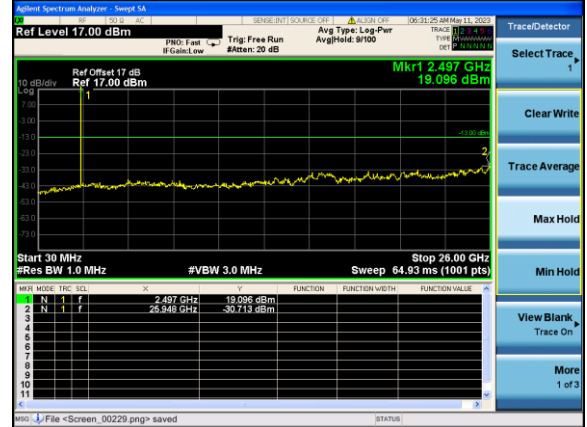

Test Mode: LTE Band 5/ 10MHz /1RB Test Mode: LTE Band 5/ 10MHz /50RB

Lowest channel

Middle channel

Highest channel

Test Mode: LTE Band 7 / 5MHz /1RB

Test Mode: LTE Band 7 / 5MHz /25RB

Lowest channel

Middle channel

Highest channel

Test Mode: LTE Band 7 / 10MHz /1RB Test Mode: LTE Band 7 / 10MHz /50RB

Lowest channel

Middle channel

Highest channel

Test Mode: LTE Band 7 / 15MHz / 1RB Test Mode: LTE Band 7 / 15MHz / 75RB

Lowest channel

Middle channel

Highest channel

Test Mode: LTE Band 7 / 20MHz /1RB Test Mode: LTE Band 7 / 20MHz /100RB

Lowest channel

Middle channel

Highest channel

Band Edge