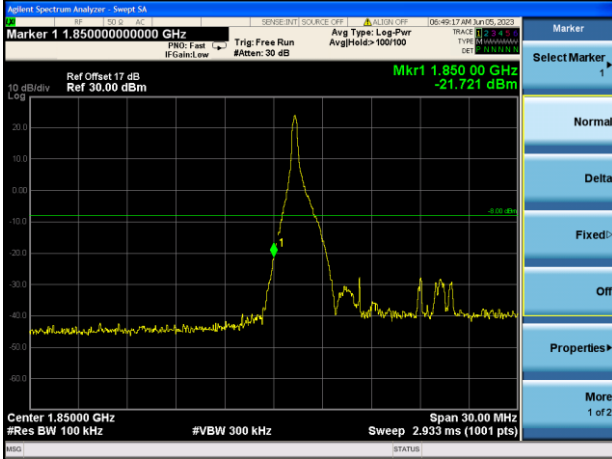

Test Mode: LTE Band 2 / 5MHz / 1RB / 16-QAM

Lowest channel

Highest channel

Test Mode: LTE Band 2 / 5MHz / 25RB / 16-QAM

Lowest channel

Highest channel

Test Mode: LTE Band 2 / 10MHz / 1RB / 16-QAM

Lowest channel

Highest channel

Test Mode: LTE Band 2 / 10MHz / 50RB / 16-QAM

Lowest channel

Highest channel

Test Mode: LTE Band 2 / 15MHz / 1RB / 16-QAM

Lowest channel

Highest channel

Test Mode: LTE Band 2 / 15MHz / 75RB / 16-QAM

Lowest channel

Highest channel

Test Mode: LTE Band 2 / 20MHz / 1RB / 16-QAM

Lowest channel

Highest channel

Test Mode: LTE Band 2 / 20MHz / 100RB / 16-QAM

Lowest channel

Highest channel