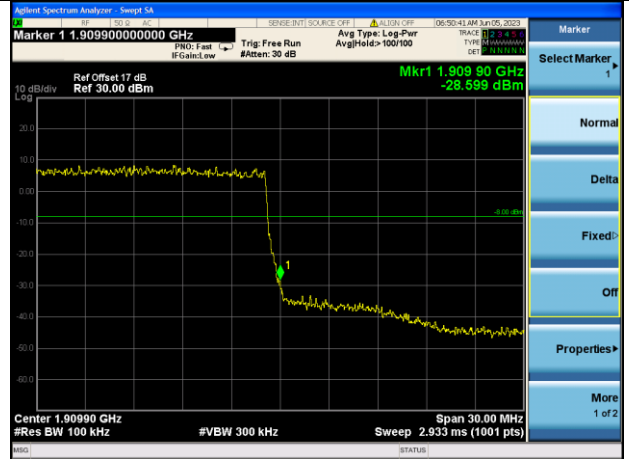

Highest channel

Test Mode: LTE Band 2 / 10MHz / 50RB / 16-QAM

Lowest channel

Highest channel

Test Mode: LTE Band 2 / 15MHz / 1RB / 16-QAM

Lowest channel

Highest channel

Test Mode: LTE Band 2 / 15MHz / 75RB / 16-QAM

Lowest channel

Highest channel

Test Mode: LTE Band 2 / 20MHz / 1RB / 16-QAM

Lowest channel

Highest channel

Test Mode: LTE Band 2 / 20MHz / 100RB / 16-QAM

Lowest channel

Highest channel