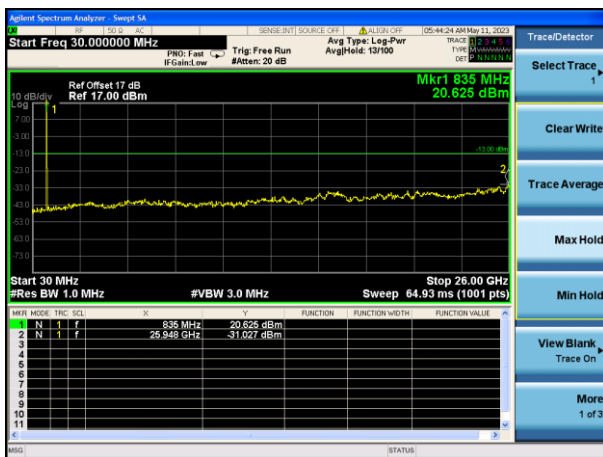

Lowest channel

Middle channel

Highest channel

Test Mode: LTE Band 5 / 1.4MHz /1RB      Test Mode: LTE Band 5 / 1.4MHz /6RB

Lowest channel

Middle channel

Highest channel

Test Mode: LTE Band 5 / 3MHz /1RB

Test Mode: LTE Band 5 / 3MHz /15RB

Lowest channel

Middle channel

Highest channel

Test Mode: LTE Band 5 / 5MHz /1RB      Test Mode: LTE Band 5 / 5MHz /25RB

Lowest channel

Middle channel

Highest channel