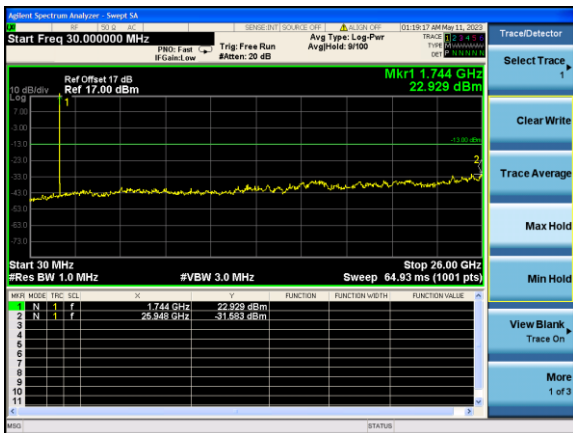

Test Mode: LTE Band 2 / 10MHz /1RB      Test Mode: LTE Band 2 / 10MHz /50RB

Lowest channel

Middle channel

Highest channel

Test Mode: LTE Band 2 / 15MHz /1RB

Test Mode: LTE Band 2 / 15MHz /75RB

Lowest channel

Middle channel

Highest channel

Test Mode: LTE Band 2 / 20MHz /1RB      Test Mode: LTE Band 2 / 20MHz /100RB

Lowest channel

Middle channel

Highest channel

Test Mode: LTE Band 4 / 1.4MHz /1RB      Test Mode: LTE Band 4 / 1.4MHz /6RB

Lowest channel

Middle channel

Highest channel

Test Mode: LTE Band 4 / 3MHz /1RB

Test Mode: LTE Band 4 / 3MHz /15RB

Lowest channel

Middle channel

Highest channel

Test Mode: LTE Band 4 / 5MHz /1RB      Test Mode: LTE Band 4 / 5MHz /25RB

Lowest channel

Middle channel

Highest channel

Test Mode: LTE Band 4 / 10MHz / 1RB      Test Mode: LTE Band 4 / 10MHz / 50RB

Lowest channel