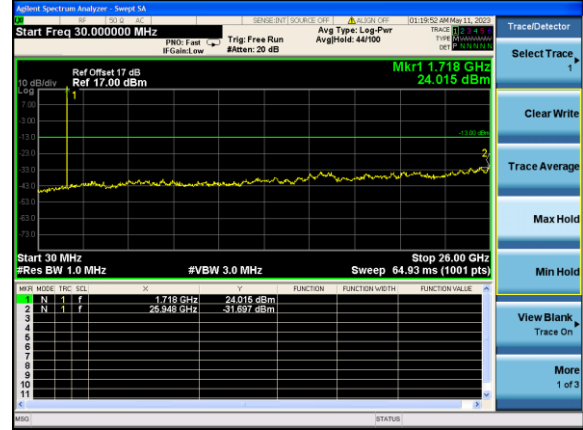

Test Mode: LTE Band 2 / 10MHz /1RB      Test Mode: LTE Band 2 / 10MHz /50RB

Lowest channel

Middle channel

Highest channel

Test Mode: LTE Band 2 / 15MHz /1RB

Test Mode: LTE Band 2 / 15MHz /75RB

Lowest channel

Middle channel

Highest channel

Test Mode: LTE Band 2 / 20MHz /1RB      Test Mode: LTE Band 2 / 20MHz /100RB

Lowest channel

Middle channel

Highest channel

Test Mode: LTE Band 4 / 1.4MHz /1RB      Test Mode: LTE Band 4 / 1.4MHz /6RB

Lowest channel

Middle channel

Highest channel

Test Mode: LTE Band 4 / 3MHz /1RB

Test Mode: LTE Band 4 / 3MHz /15RB

Lowest channel

Middle channel

Highest channel

Test Mode: LTE Band 4 / 5MHz /1RB      Test Mode: LTE Band 4 / 5MHz /25RB

Lowest channel

Middle channel

Highest channel

Test Mode: LTE Band 4 / 10MHz / 1RB      Test Mode: LTE Band 4 / 10MHz / 50RB

Lowest channel