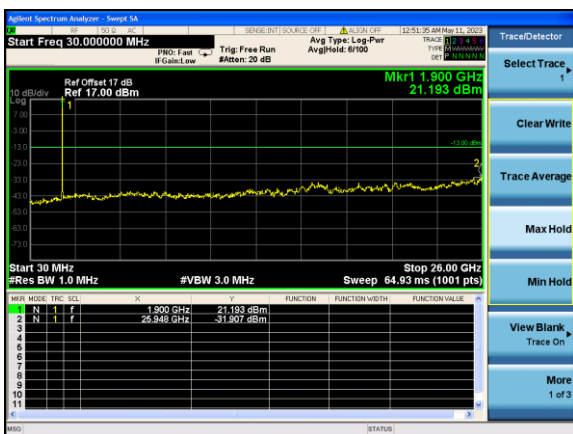

Test Mode: LTE Band 2 / 10MHz /1RB      Test Mode: LTE Band 2 / 10MHz /50RB

Lowest channel

Middle channel

Highest channel

Test Mode: LTE Band 2 / 15MHz /1RB

Test Mode: LTE Band 2 / 15MHz /75RB

Lowest channel

Middle channel

Highest channel

Test Mode: LTE Band 2 / 20MHz /1RB      Test Mode: LTE Band 2 / 20MHz /100RB

Lowest channel

Middle channel

Highest channel

Test Mode: LTE Band 4 / 1.4MHz /1RB      Test Mode: LTE Band 4 / 1.4MHz /6RB

Lowest channel

Middle channel

Highest channel

Test Mode: LTE Band 4 / 3MHz /1RB

Test Mode: LTE Band 4 / 3MHz /15RB

Lowest channel

Middle channel

Highest channel