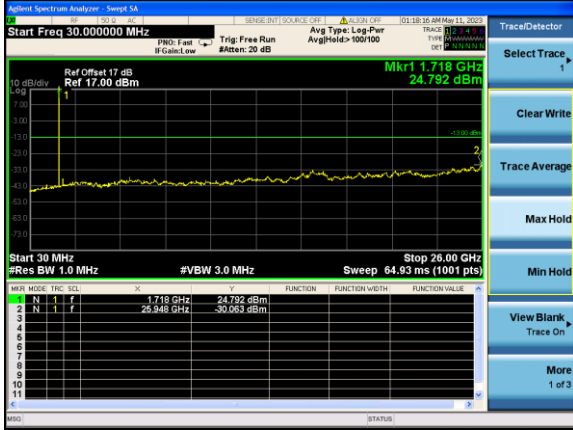

Test Mode: LTE Band 2 / 10MHz /1RB      Test Mode: LTE Band 2 / 10MHz /50RB

Lowest channel

Middle channel

Highest channel

Test Mode: LTE Band 2 / 15MHz /1RB

Test Mode: LTE Band 2 / 15MHz /75RB

Lowest channel

Middle channel

Highest channel

Test Mode: LTE Band 2 / 20MHz /1RB      Test Mode: LTE Band 2 / 20MHz /100RB

Lowest channel

Middle channel

Highest channel

Test Mode: LTE Band 4 / 1.4MHz /1RB      Test Mode: LTE Band 4 / 1.4MHz /6RB

Lowest channel

Middle channel

Highest channel

Test Mode: LTE Band 4 / 3MHz /1RB

Test Mode: LTE Band 4 / 3MHz /15RB

Lowest channel

Middle channel

Highest channel

Test Mode: LTE Band 4 / 5MHz /1RB      Test Mode: LTE Band 4 / 5MHz /25RB

Lowest channel

Middle channel

Highest channel

Test Mode: LTE Band 4 / 10MHz / 1RB      Test Mode: LTE Band 4 / 10MHz / 50RB

Lowest channel