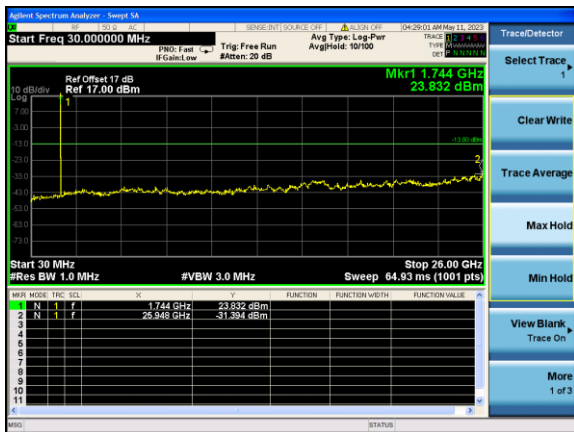

Middle channel

Highest channel

Test Mode: LTE Band 2 / 20MHz /1RB      Test Mode: LTE Band 2 / 20MHz /100RB

Lowest channel

Middle channel

Highest channel

Test Mode: LTE Band 4 / 1.4MHz /1RB      Test Mode: LTE Band 4 / 1.4MHz /6RB

Lowest channel

Middle channel

Highest channel

Test Mode: LTE Band 4 / 3MHz /1RB

Test Mode: LTE Band 4 / 3MHz /15RB

Lowest channel

Middle channel

Highest channel

Test Mode: LTE Band 4 / 5MHz /1RB      Test Mode: LTE Band 4 / 5MHz /25RB

Lowest channel

Middle channel

Highest channel

Test Mode: LTE Band 4 / 10MHz / 1RB      Test Mode: LTE Band 4 / 10MHz / 50RB

Lowest channel

Middle channel

Highest channel

Test Mode: LTE Band 4 / 15MHz /1RB

Test Mode: LTE Band 4 / 15MHz /75RB

Lowest channel

Middle channel

Highest channel

Test Mode: LTE Band 4 / 20MHz / 1RB      Test Mode: LTE Band 4 / 20MHz / 100RB