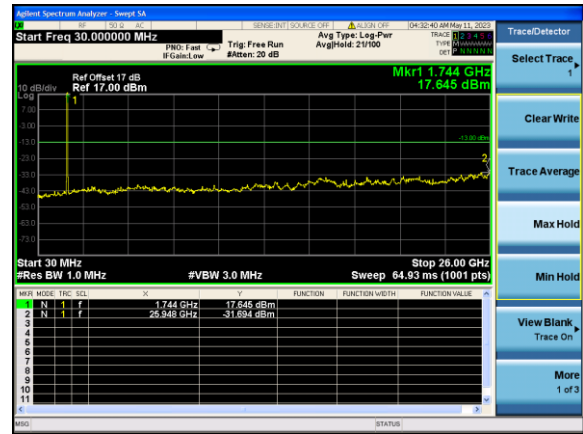

Lowest channel

Middle channel

Highest channel

Test Mode: LTE Band 4 / 3MHz /1RB

Test Mode: LTE Band 4 / 3MHz /15RB

Lowest channel

Middle channel

Highest channel

Test Mode: LTE Band 4 / 5MHz /1RB      Test Mode: LTE Band 4 / 5MHz /25RB

Lowest channel

Middle channel

Highest channel

Test Mode: LTE Band 4 / 10MHz / 1RB      Test Mode: LTE Band 4 / 10MHz / 50RB

Lowest channel

Middle channel

Highest channel

Test Mode: LTE Band 4 / 15MHz /1RB

Test Mode: LTE Band 4 / 15MHz /75RB

Lowest channel

Middle channel

Highest channel

Test Mode: LTE Band 4 / 20MHz / 1RB      Test Mode: LTE Band 4 / 20MHz / 100RB

Lowest channel

Middle channel

Highest channel

Test Mode: LTE Band 5 / 1.4MHz /1RB      Test Mode: LTE Band 5 / 1.4MHz /6RB

Lowest channel

Middle channel

Highest channel

Test Mode: LTE Band 5 / 3MHz /1RB