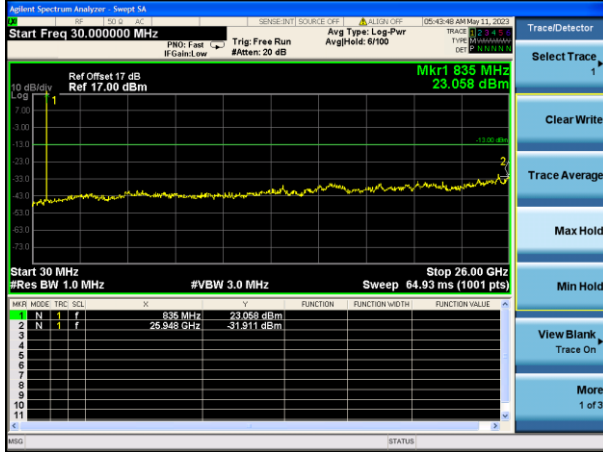

Lowest channel

Middle channel

Highest channel

Test Mode: LTE Band 5 / 1.4MHz /1RB      Test Mode: LTE Band 5 / 1.4MHz /6RB

Lowest channel

Middle channel

Highest channel

Test Mode: LTE Band 5 / 3MHz /1RB

Test Mode: LTE Band 5 / 3MHz /15RB

Lowest channel

Middle channel

Highest channel

Test Mode: LTE Band 5 / 5MHz /1RB      Test Mode: LTE Band 5 / 5MHz /25RB

Lowest channel

Middle channel

Highest channel