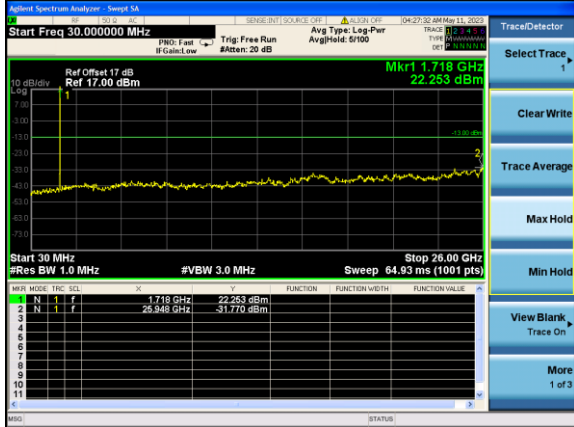

Middle channel

Highest channel

Test Mode: LTE Band 2 / 20MHz /1RB      Test Mode: LTE Band 2 / 20MHz /100RB

Lowest channel

Middle channel

Highest channel

Test Mode: LTE Band 4 / 1.4MHz /1RB      Test Mode: LTE Band 4 / 1.4MHz /6RB

Lowest channel

Middle channel

Highest channel

Test Mode: LTE Band 4 / 3MHz /1RB

Test Mode: LTE Band 4 / 3MHz /15RB

Lowest channel

Middle channel

Highest channel

Test Mode: LTE Band 4 / 5MHz /1RB      Test Mode: LTE Band 4 / 5MHz /25RB

Lowest channel

Middle channel

Highest channel

Test Mode: LTE Band 4 / 10MHz / 1RB      Test Mode: LTE Band 4 / 10MHz / 50RB

Lowest channel

Middle channel

Highest channel

Test Mode: LTE Band 4 / 15MHz /1RB

Test Mode: LTE Band 4 / 15MHz /75RB

Lowest channel

Middle channel

Highest channel

Test Mode: LTE Band 4 / 20MHz / 1RB      Test Mode: LTE Band 4 / 20MHz / 100RB