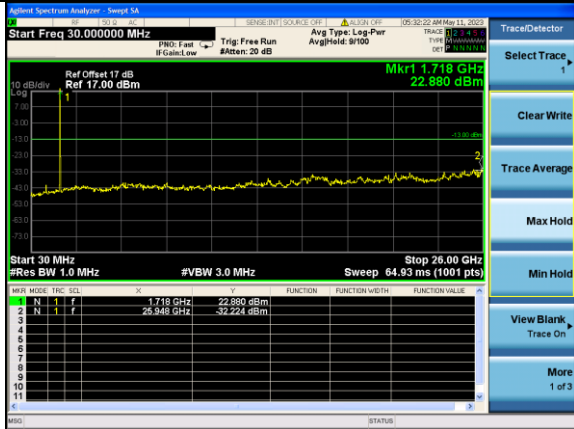

Test Mode: LTE Band 4 / 5MHz /1RB      Test Mode: LTE Band 4 / 5MHz /25RB

Lowest channel

Middle channel

Highest channel

Test Mode: LTE Band 4 / 10MHz / 1RB      Test Mode: LTE Band 4 / 10MHz / 50RB

Lowest channel

Middle channel

Highest channel

Test Mode: LTE Band 4 / 15MHz /1RB

Test Mode: LTE Band 4 / 15MHz /75RB

Lowest channel

Middle channel

Highest channel

Test Mode: LTE Band 4 / 20MHz / 1RB      Test Mode: LTE Band 4 / 20MHz / 100RB

Lowest channel

Middle channel

Highest channel

Test Mode: LTE Band 5 / 1.4MHz /1RB      Test Mode: LTE Band 5 / 1.4MHz /6RB

Lowest channel

Middle channel

Highest channel

Test Mode: LTE Band 5 / 3MHz /1RB