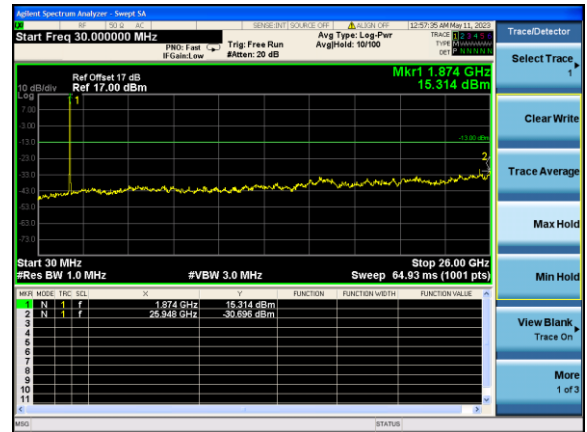

Test Mode: LTE Band 2 / 10MHz /1RB      Test Mode: LTE Band 2 / 10MHz /50RB

Lowest channel

Middle channel

Highest channel

Test Mode: LTE Band 2 / 15MHz /1RB

Test Mode: LTE Band 2 / 15MHz /75RB

Lowest channel

Middle channel

Highest channel

Test Mode: LTE Band 2 / 20MHz /1RB      Test Mode: LTE Band 2 / 20MHz /100RB

Lowest channel

Middle channel

Highest channel

Test Mode: LTE Band 4 / 1.4MHz /1RB      Test Mode: LTE Band 4 / 1.4MHz /6RB

Lowest channel

Middle channel

Highest channel

Test Mode: LTE Band 4 / 3MHz /1RB

Test Mode: LTE Band 4 / 3MHz /15RB

Lowest channel

Middle channel

Highest channel

Test Mode: LTE Band 4 / 5MHz /1RB      Test Mode: LTE Band 4 / 5MHz /25RB

Lowest channel

Middle channel

Highest channel

Test Mode: LTE Band 4 / 10MHz / 1RB      Test Mode: LTE Band 4 / 10MHz / 50RB

Lowest channel