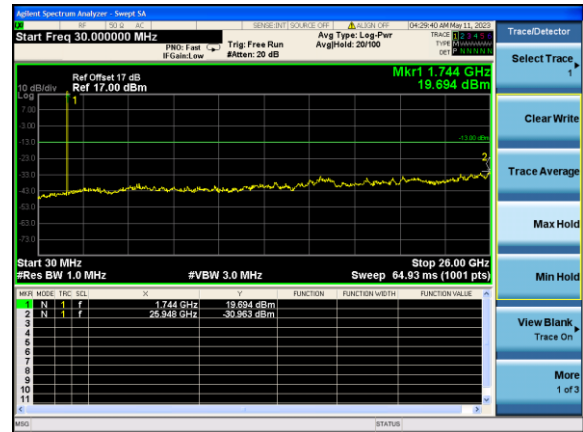

Middle channel

Highest channel

Test Mode: LTE Band 2 / 20MHz /1RB      Test Mode: LTE Band 2 / 20MHz /100RB

Lowest channel

Middle channel

Highest channel

Test Mode: LTE Band 4 / 1.4MHz /1RB      Test Mode: LTE Band 4 / 1.4MHz /6RB

Lowest channel

Middle channel

Highest channel

Test Mode: LTE Band 4 / 3MHz /1RB

Test Mode: LTE Band 4 / 3MHz /15RB

Lowest channel

Middle channel

Highest channel

Test Mode: LTE Band 4 / 5MHz /1RB      Test Mode: LTE Band 4 / 5MHz /25RB

Lowest channel

Middle channel

Highest channel

Test Mode: LTE Band 4 / 10MHz / 1RB      Test Mode: LTE Band 4 / 10MHz / 50RB

Lowest channel

Middle channel

Highest channel

Test Mode: LTE Band 4 / 15MHz /1RB

Test Mode: LTE Band 4 / 15MHz /75RB

Lowest channel

Middle channel

Highest channel

Test Mode: LTE Band 4 / 20MHz / 1RB      Test Mode: LTE Band 4 / 20MHz / 100RB