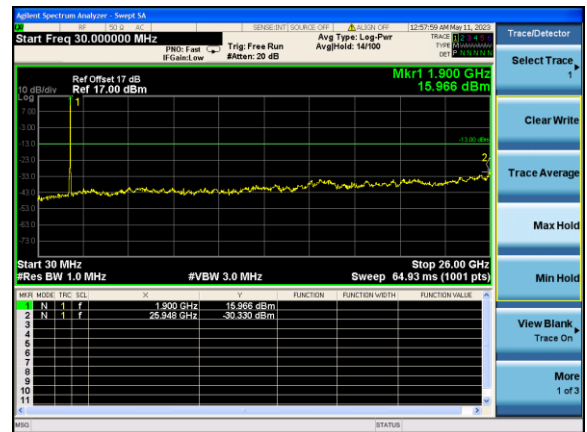

Test Mode: LTE Band 2 / 10MHz /1RB      Test Mode: LTE Band 2 / 10MHz /50RB

Lowest channel

Middle channel

Highest channel

Test Mode: LTE Band 2 / 15MHz /1RB

Test Mode: LTE Band 2 / 15MHz /75RB

Lowest channel

Middle channel

Highest channel

Test Mode: LTE Band 2 / 20MHz /1RB      Test Mode: LTE Band 2 / 20MHz /100RB

Lowest channel

Middle channel

Highest channel

Test Mode: LTE Band 4 / 1.4MHz /1RB      Test Mode: LTE Band 4 / 1.4MHz /6RB

Lowest channel

Middle channel

Highest channel

Test Mode: LTE Band 4 / 3MHz /1RB

Test Mode: LTE Band 4 / 3MHz /15RB

Lowest channel

Middle channel

Highest channel

Test Mode: LTE Band 4 / 5MHz /1RB      Test Mode: LTE Band 4 / 5MHz /25RB

Lowest channel

Middle channel

Highest channel

Test Mode: LTE Band 4 / 10MHz / 1RB      Test Mode: LTE Band 4 / 10MHz / 50RB

Lowest channel