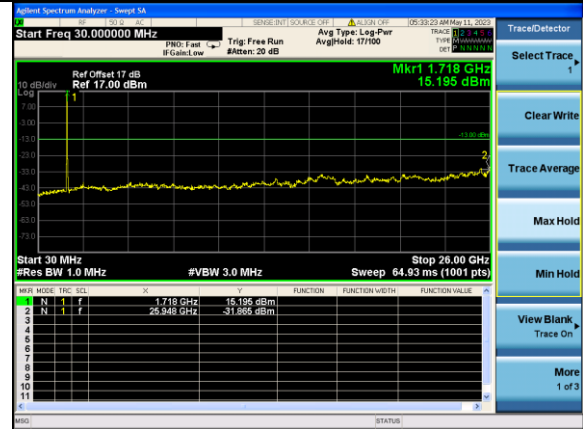

Test Mode: LTE Band 4 / 5MHz /1RB      Test Mode: LTE Band 4 / 5MHz /25RB

Lowest channel

Middle channel

Highest channel

Test Mode: LTE Band 4 / 10MHz / 1RB      Test Mode: LTE Band 4 / 10MHz / 50RB

Lowest channel

Middle channel

Highest channel

Test Mode: LTE Band 4 / 15MHz /1RB

Test Mode: LTE Band 4 / 15MHz /75RB

Lowest channel

Middle channel

Highest channel

Test Mode: LTE Band 4 / 20MHz / 1RB      Test Mode: LTE Band 4 / 20MHz / 100RB

Lowest channel

Middle channel

Highest channel

Test Mode: LTE Band 5 / 1.4MHz /1RB      Test Mode: LTE Band 5 / 1.4MHz /6RB

Lowest channel

Middle channel

Highest channel

Test Mode: LTE Band 5 / 3MHz /1RB