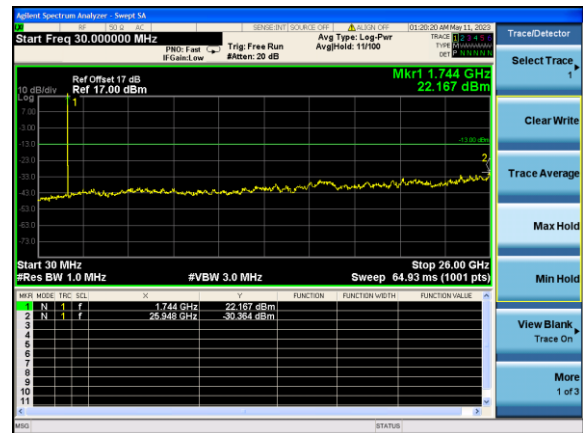

Test Mode: LTE Band 2 / 10MHz /1RB      Test Mode: LTE Band 2 / 10MHz /50RB

Lowest channel

Middle channel

Highest channel

Test Mode: LTE Band 2 / 15MHz /1RB

Test Mode: LTE Band 2 / 15MHz /75RB

Lowest channel

Middle channel

Highest channel

Test Mode: LTE Band 2 / 20MHz /1RB      Test Mode: LTE Band 2 / 20MHz /100RB

Lowest channel

Middle channel

Highest channel

Test Mode: LTE Band 4 / 1.4MHz /1RB      Test Mode: LTE Band 4 / 1.4MHz /6RB

Lowest channel

Middle channel

Highest channel

Test Mode: LTE Band 4 / 3MHz /1RB

Test Mode: LTE Band 4 / 3MHz /15RB

Lowest channel

Middle channel

Highest channel

Test Mode: LTE Band 4 / 5MHz /1RB      Test Mode: LTE Band 4 / 5MHz /25RB

Lowest channel

Middle channel

Highest channel

Test Mode: LTE Band 4 / 10MHz / 1RB      Test Mode: LTE Band 4 / 10MHz / 50RB

Lowest channel