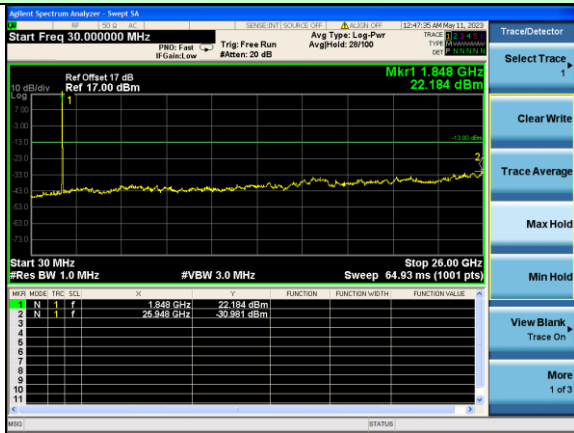

Test Mode: LTE Band 2 / 10MHz /1RB      Test Mode: LTE Band 2 / 10MHz /50RB

Lowest channel

Middle channel

Highest channel

Test Mode: LTE Band 2 / 15MHz /1RB

Test Mode: LTE Band 2 / 15MHz /75RB

Lowest channel

Middle channel

Highest channel

Test Mode: LTE Band 2 / 20MHz /1RB      Test Mode: LTE Band 2 / 20MHz /100RB

Lowest channel

Middle channel

Highest channel

Test Mode: LTE Band 4 / 1.4MHz /1RB      Test Mode: LTE Band 4 / 1.4MHz /6RB

Lowest channel

Middle channel

Highest channel

Test Mode: LTE Band 4 / 3MHz /1RB

Test Mode: LTE Band 4 / 3MHz /15RB

Lowest channel

Middle channel

Highest channel