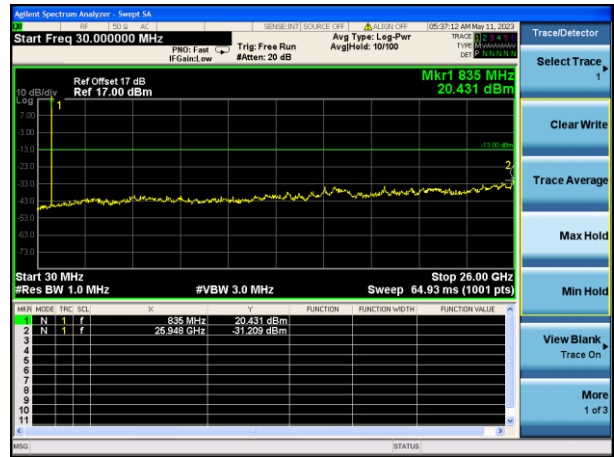

Middle channel

Highest channel

Test Mode: LTE Band 4 / 15MHz /1RB

Test Mode: LTE Band 4 / 15MHz /75RB

Lowest channel

Middle channel

Highest channel

Test Mode: LTE Band 4 / 20MHz / 1RB      Test Mode: LTE Band 4 / 20MHz / 100RB

Lowest channel

Middle channel

Highest channel

Test Mode: LTE Band 5 / 1.4MHz /1RB      Test Mode: LTE Band 5 / 1.4MHz /6RB

Lowest channel

Middle channel

Highest channel

Test Mode: LTE Band 5 / 3MHz /1RB

Test Mode: LTE Band 5 / 3MHz /15RB

Lowest channel

Middle channel

Highest channel

Test Mode: LTE Band 5 / 5MHz /1RB      Test Mode: LTE Band 5 / 5MHz /25RB

Lowest channel

Middle channel

Highest channel