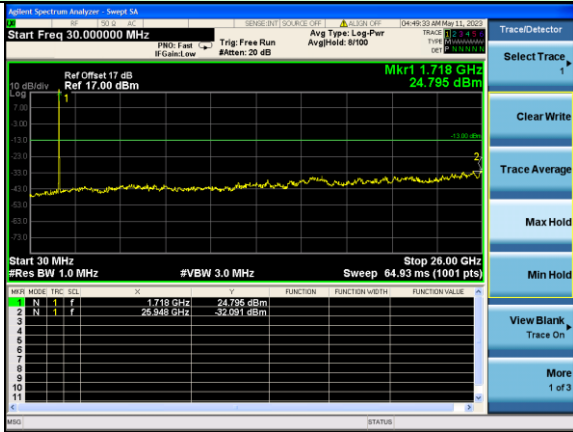

Lowest channel

Middle channel

Highest channel

Test Mode: LTE Band 4 / 3MHz /1RB

Test Mode: LTE Band 4 / 3MHz /15RB

Lowest channel

Middle channel

Highest channel

Test Mode: LTE Band 4 / 5MHz /1RB      Test Mode: LTE Band 4 / 5MHz /25RB

Lowest channel

Middle channel

Highest channel

Test Mode: LTE Band 4 / 10MHz / 1RB      Test Mode: LTE Band 4 / 10MHz / 50RB

Lowest channel

Middle channel

Highest channel

Test Mode: LTE Band 4 / 15MHz /1RB

Test Mode: LTE Band 4 / 15MHz /75RB

Lowest channel

Middle channel

Highest channel

Test Mode: LTE Band 4 / 20MHz / 1RB      Test Mode: LTE Band 4 / 20MHz / 100RB

Lowest channel

Middle channel

Highest channel

Test Mode: LTE Band 5 / 1.4MHz /1RB      Test Mode: LTE Band 5 / 1.4MHz /6RB

Lowest channel

Middle channel

Highest channel

Test Mode: LTE Band 5 / 3MHz /1RB