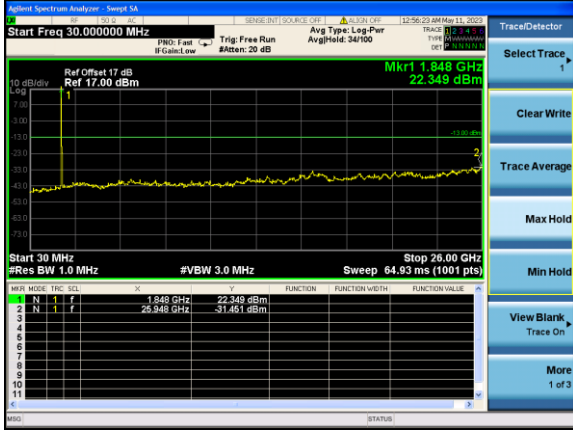

Test Mode: LTE Band 2 / 10MHz /1RB      Test Mode: LTE Band 2 / 10MHz /50RB

Lowest channel

Middle channel

Highest channel

Test Mode: LTE Band 2 / 15MHz /1RB

Test Mode: LTE Band 2 / 15MHz /75RB

Lowest channel

Middle channel

Highest channel

Test Mode: LTE Band 2 / 20MHz /1RB      Test Mode: LTE Band 2 / 20MHz /100RB

Lowest channel

Middle channel

Highest channel

Test Mode: LTE Band 4 / 1.4MHz /1RB      Test Mode: LTE Band 4 / 1.4MHz /6RB

Lowest channel

Middle channel

Highest channel

Test Mode: LTE Band 4 / 3MHz /1RB

Test Mode: LTE Band 4 / 3MHz /15RB

Lowest channel

Middle channel

Highest channel