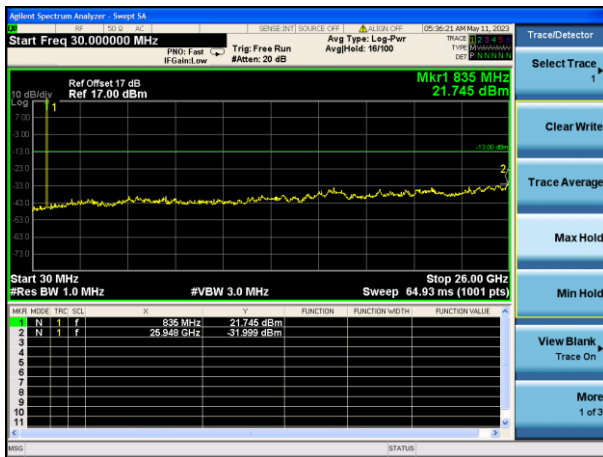

Middle channel

Highest channel

Test Mode: LTE Band 4 / 15MHz /1RB

Test Mode: LTE Band 4 / 15MHz /75RB

Lowest channel

Middle channel

Highest channel

Test Mode: LTE Band 4 / 20MHz / 1RB      Test Mode: LTE Band 4 / 20MHz / 100RB

Lowest channel

Middle channel

Highest channel

Test Mode: LTE Band 5 / 1.4MHz /1RB      Test Mode: LTE Band 5 / 1.4MHz /6RB

Lowest channel

Middle channel

Highest channel

Test Mode: LTE Band 5 / 3MHz /1RB

Test Mode: LTE Band 5 / 3MHz /15RB

Lowest channel

Middle channel

Highest channel

Test Mode: LTE Band 5 / 5MHz /1RB      Test Mode: LTE Band 5 / 5MHz /25RB

Lowest channel

Middle channel

Highest channel