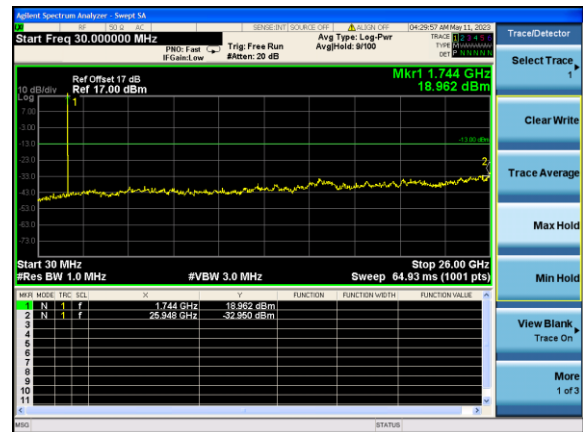

Middle channel

Highest channel

Test Mode: LTE Band 2 / 20MHz /1RB      Test Mode: LTE Band 2 / 20MHz /100RB

Lowest channel

Middle channel

Highest channel

Test Mode: LTE Band 4 / 1.4MHz /1RB      Test Mode: LTE Band 4 / 1.4MHz /6RB

Lowest channel

Middle channel

Highest channel

Test Mode: LTE Band 4 / 3MHz /1RB

Test Mode: LTE Band 4 / 3MHz /15RB

Lowest channel

Middle channel

Highest channel

Test Mode: LTE Band 4 / 5MHz /1RB      Test Mode: LTE Band 4 / 5MHz /25RB

Lowest channel

Middle channel

Highest channel

Test Mode: LTE Band 4 / 10MHz / 1RB      Test Mode: LTE Band 4 / 10MHz / 50RB

Lowest channel

Middle channel

Highest channel

Test Mode: LTE Band 4 / 15MHz /1RB

Test Mode: LTE Band 4 / 15MHz /75RB

Lowest channel

Middle channel

Highest channel

Test Mode: LTE Band 4 / 20MHz / 1RB      Test Mode: LTE Band 4 / 20MHz / 100RB