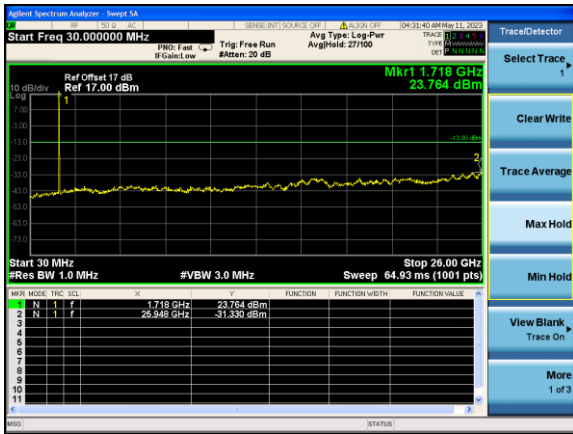

Lowest channel

Middle channel

Highest channel

Test Mode: LTE Band 4 / 3MHz /1RB

Test Mode: LTE Band 4 / 3MHz /15RB

Lowest channel

Middle channel

Highest channel

Test Mode: LTE Band 4 / 5MHz /1RB      Test Mode: LTE Band 4 / 5MHz /25RB

Lowest channel

Middle channel

Highest channel

Test Mode: LTE Band 4 / 10MHz / 1RB      Test Mode: LTE Band 4 / 10MHz / 50RB

Lowest channel

Middle channel

Highest channel

Test Mode: LTE Band 4 / 15MHz /1RB

Test Mode: LTE Band 4 / 15MHz /75RB

Lowest channel

Middle channel

Highest channel

Test Mode: LTE Band 4 / 20MHz / 1RB      Test Mode: LTE Band 4 / 20MHz / 100RB

Lowest channel

Middle channel

Highest channel

Test Mode: LTE Band 5 / 1.4MHz /1RB      Test Mode: LTE Band 5 / 1.4MHz /6RB

Lowest channel

Middle channel

Highest channel

Test Mode: LTE Band 5 / 3MHz /1RB