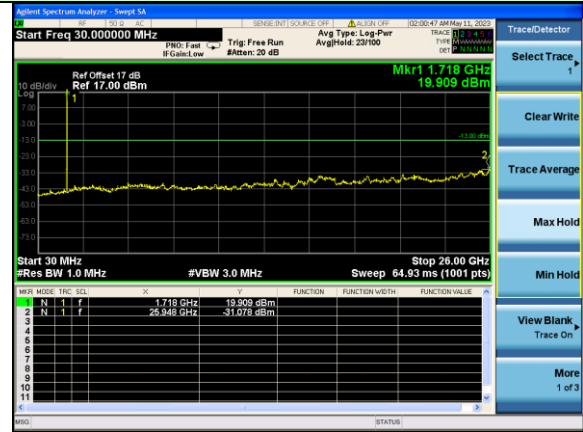

Middle channel

Highest channel

Test Mode: LTE Band 2 / 20MHz /1RB      Test Mode: LTE Band 2 / 20MHz /100RB

Lowest channel

Middle channel

Highest channel

Test Mode: LTE Band 4 / 1.4MHz /1RB      Test Mode: LTE Band 4 / 1.4MHz /6RB

Lowest channel

Middle channel

Highest channel

Test Mode: LTE Band 4 / 3MHz /1RB

Test Mode: LTE Band 4 / 3MHz /15RB

Lowest channel

Middle channel

Highest channel

Test Mode: LTE Band 4 / 5MHz /1RB      Test Mode: LTE Band 4 / 5MHz /25RB

Lowest channel

Middle channel

Highest channel

Test Mode: LTE Band 4 / 10MHz / 1RB      Test Mode: LTE Band 4 / 10MHz / 50RB

Lowest channel

Middle channel

Highest channel

Test Mode: LTE Band 4 / 15MHz /1RB

Test Mode: LTE Band 4 / 15MHz /75RB

Lowest channel

Middle channel

Highest channel

Test Mode: LTE Band 4 / 20MHz / 1RB      Test Mode: LTE Band 4 / 20MHz / 100RB