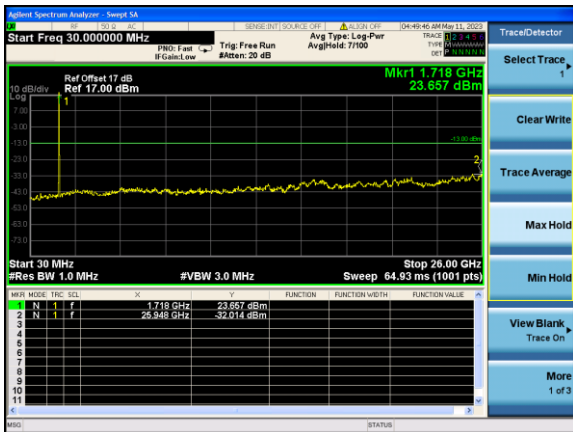

Test Mode: LTE Band 4 / 5MHz /1RB      Test Mode: LTE Band 4 / 5MHz /25RB

Lowest channel

Middle channel

Highest channel

Test Mode: LTE Band 4 / 10MHz / 1RB      Test Mode: LTE Band 4 / 10MHz / 50RB

Lowest channel

Middle channel

Highest channel

Test Mode: LTE Band 4 / 15MHz /1RB

Test Mode: LTE Band 4 / 15MHz /75RB

Lowest channel

Middle channel

Highest channel

Test Mode: LTE Band 4 / 20MHz / 1RB      Test Mode: LTE Band 4 / 20MHz / 100RB

Lowest channel

Middle channel

Highest channel

Test Mode: LTE Band 5 / 1.4MHz /1RB      Test Mode: LTE Band 5 / 1.4MHz /6RB

Lowest channel

Middle channel

Highest channel

Test Mode: LTE Band 5 / 3MHz /1RB