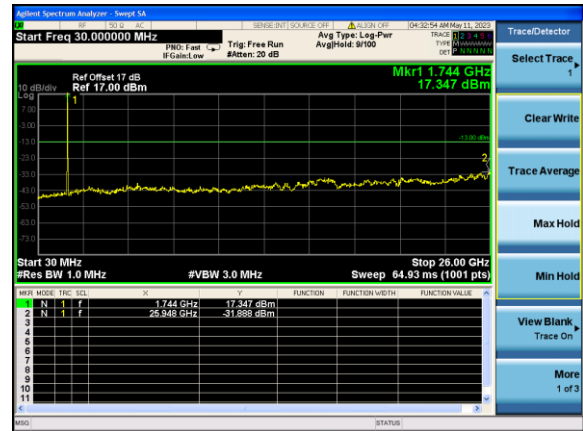

Lowest channel

Middle channel

Highest channel

Test Mode: LTE Band 4 / 3MHz /1RB

Test Mode: LTE Band 4 / 3MHz /15RB

Lowest channel

Middle channel

Highest channel

Test Mode: LTE Band 4 / 5MHz /1RB      Test Mode: LTE Band 4 / 5MHz /25RB

Lowest channel

Middle channel

Highest channel

Test Mode: LTE Band 4 / 10MHz / 1RB      Test Mode: LTE Band 4 / 10MHz / 50RB

Lowest channel

Middle channel

Highest channel

Test Mode: LTE Band 4 / 15MHz /1RB

Test Mode: LTE Band 4 / 15MHz /75RB

Lowest channel

Middle channel

Highest channel

Test Mode: LTE Band 4 / 20MHz / 1RB      Test Mode: LTE Band 4 / 20MHz / 100RB

Lowest channel

Middle channel

Highest channel

Test Mode: LTE Band 5 / 1.4MHz /1RB      Test Mode: LTE Band 5 / 1.4MHz /6RB

Lowest channel

Middle channel

Highest channel

Test Mode: LTE Band 5 / 3MHz /1RB