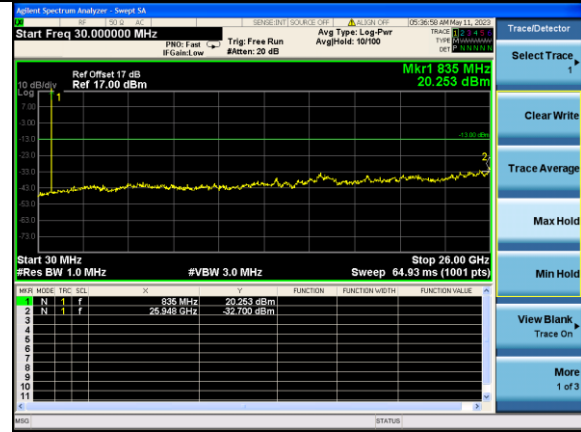

Middle channel

Highest channel

Test Mode: LTE Band 4 / 15MHz /1RB

Test Mode: LTE Band 4 / 15MHz /75RB

Lowest channel

Middle channel

Highest channel

Test Mode: LTE Band 4 / 20MHz / 1RB      Test Mode: LTE Band 4 / 20MHz / 100RB

Lowest channel

Middle channel

Highest channel

Test Mode: LTE Band 5 / 1.4MHz /1RB      Test Mode: LTE Band 5 / 1.4MHz /6RB

Lowest channel

Middle channel

Highest channel

Test Mode: LTE Band 5 / 3MHz /1RB

Test Mode: LTE Band 5 / 3MHz /15RB

Lowest channel

Middle channel

Highest channel

Test Mode: LTE Band 5 / 5MHz /1RB      Test Mode: LTE Band 5 / 5MHz /25RB

Lowest channel

Middle channel

Highest channel