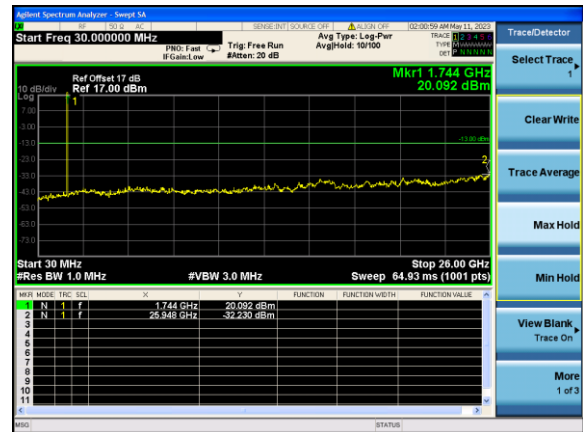

Middle channel

Highest channel

Test Mode: LTE Band 2 / 20MHz /1RB      Test Mode: LTE Band 2 / 20MHz /100RB

Lowest channel

Middle channel

Highest channel

Test Mode: LTE Band 4 / 1.4MHz /1RB      Test Mode: LTE Band 4 / 1.4MHz /6RB

Lowest channel

Middle channel

Highest channel

Test Mode: LTE Band 4 / 3MHz /1RB

Test Mode: LTE Band 4 / 3MHz /15RB

Lowest channel

Middle channel

Highest channel

Test Mode: LTE Band 4 / 5MHz /1RB      Test Mode: LTE Band 4 / 5MHz /25RB

Lowest channel

Middle channel

Highest channel

Test Mode: LTE Band 4 / 10MHz / 1RB      Test Mode: LTE Band 4 / 10MHz / 50RB

Lowest channel

Middle channel

Highest channel

Test Mode: LTE Band 4 / 15MHz /1RB

Test Mode: LTE Band 4 / 15MHz /75RB

Lowest channel

Middle channel

Highest channel

Test Mode: LTE Band 4 / 20MHz / 1RB      Test Mode: LTE Band 4 / 20MHz / 100RB