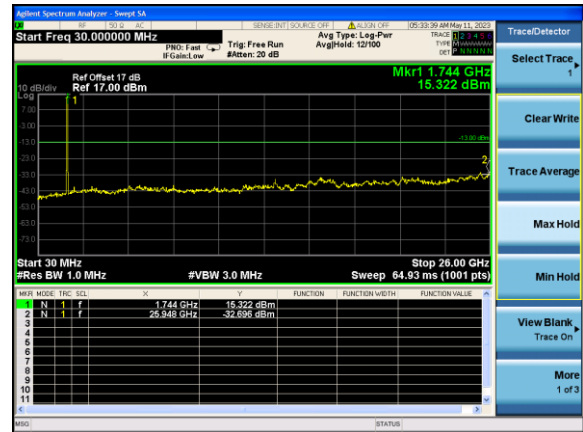

Test Mode: LTE Band 4 / 5MHz /1RB      Test Mode: LTE Band 4 / 5MHz /25RB

Lowest channel

Middle channel

Highest channel

Test Mode: LTE Band 4 / 10MHz / 1RB      Test Mode: LTE Band 4 / 10MHz / 50RB

Lowest channel

Middle channel

Highest channel

Test Mode: LTE Band 4 / 15MHz /1RB

Test Mode: LTE Band 4 / 15MHz /75RB

Lowest channel

Middle channel

Highest channel

Test Mode: LTE Band 4 / 20MHz / 1RB      Test Mode: LTE Band 4 / 20MHz / 100RB

Lowest channel

Middle channel

Highest channel

Test Mode: LTE Band 5 / 1.4MHz /1RB      Test Mode: LTE Band 5 / 1.4MHz /6RB

Lowest channel

Middle channel

Highest channel

Test Mode: LTE Band 5 / 3MHz /1RB