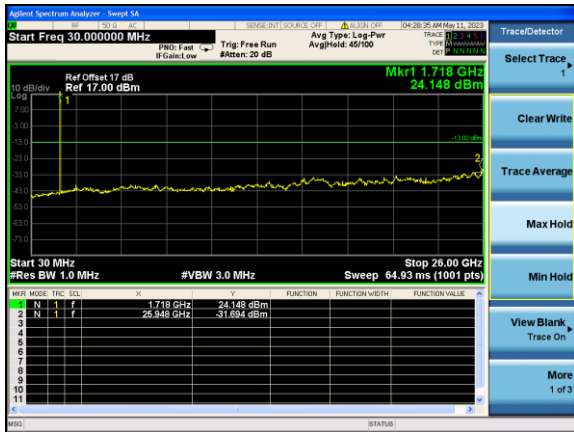

Middle channel

Highest channel

Test Mode: LTE Band 2 / 20MHz /1RB      Test Mode: LTE Band 2 / 20MHz /100RB

Lowest channel

Middle channel

Highest channel

Test Mode: LTE Band 4 / 1.4MHz /1RB      Test Mode: LTE Band 4 / 1.4MHz /6RB

Lowest channel

Middle channel

Highest channel

Test Mode: LTE Band 4 / 3MHz /1RB

Test Mode: LTE Band 4 / 3MHz /15RB

Lowest channel

Middle channel

Highest channel

Test Mode: LTE Band 4 / 5MHz /1RB      Test Mode: LTE Band 4 / 5MHz /25RB

Lowest channel

Middle channel

Highest channel

Test Mode: LTE Band 4 / 10MHz / 1RB      Test Mode: LTE Band 4 / 10MHz / 50RB

Lowest channel

Middle channel

Highest channel

Test Mode: LTE Band 4 / 15MHz /1RB

Test Mode: LTE Band 4 / 15MHz /75RB

Lowest channel

Middle channel

Highest channel

Test Mode: LTE Band 4 / 20MHz / 1RB      Test Mode: LTE Band 4 / 20MHz / 100RB