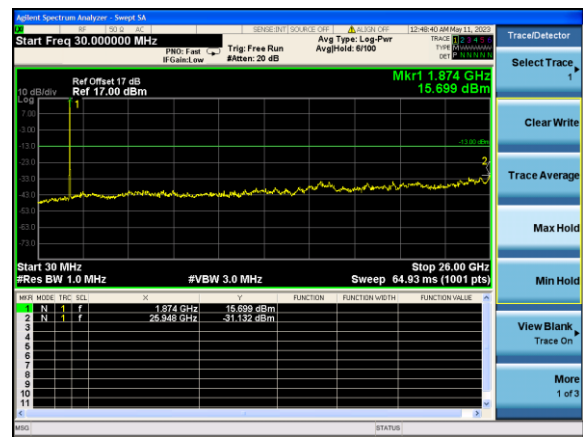

Test Mode: LTE Band 2 / 10MHz /1RB      Test Mode: LTE Band 2 / 10MHz /50RB

Lowest channel

Middle channel

Highest channel

Test Mode: LTE Band 2 / 15MHz /1RB

Test Mode: LTE Band 2 / 15MHz /75RB

Lowest channel

Middle channel

Highest channel

Test Mode: LTE Band 2 / 20MHz /1RB      Test Mode: LTE Band 2 / 20MHz /100RB

Lowest channel

Middle channel

Highest channel

Test Mode: LTE Band 4 / 1.4MHz /1RB      Test Mode: LTE Band 4 / 1.4MHz /6RB

Lowest channel

Middle channel

Highest channel

Test Mode: LTE Band 4 / 3MHz /1RB

Test Mode: LTE Band 4 / 3MHz /15RB

Lowest channel

Middle channel

Highest channel