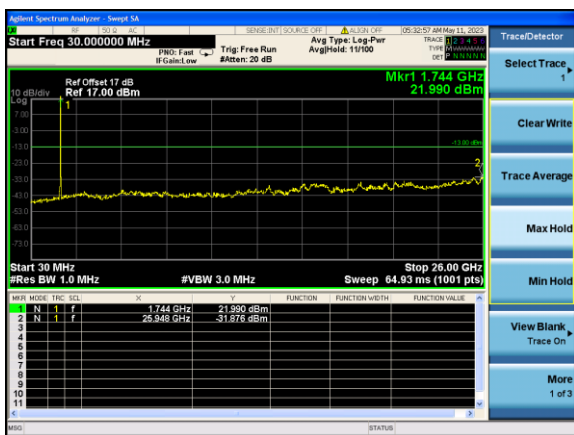

Test Mode: LTE Band 4 / 5MHz /1RB      Test Mode: LTE Band 4 / 5MHz /25RB

Lowest channel

Middle channel

Highest channel

Test Mode: LTE Band 4 / 10MHz / 1RB      Test Mode: LTE Band 4 / 10MHz / 50RB

Lowest channel

Middle channel

Highest channel

Test Mode: LTE Band 4 / 15MHz /1RB

Test Mode: LTE Band 4 / 15MHz /75RB

Lowest channel

Middle channel

Highest channel

Test Mode: LTE Band 4 / 20MHz / 1RB      Test Mode: LTE Band 4 / 20MHz / 100RB

Lowest channel

Middle channel

Highest channel

Test Mode: LTE Band 5 / 1.4MHz /1RB      Test Mode: LTE Band 5 / 1.4MHz /6RB

Lowest channel

Middle channel

Highest channel

Test Mode: LTE Band 5 / 3MHz /1RB