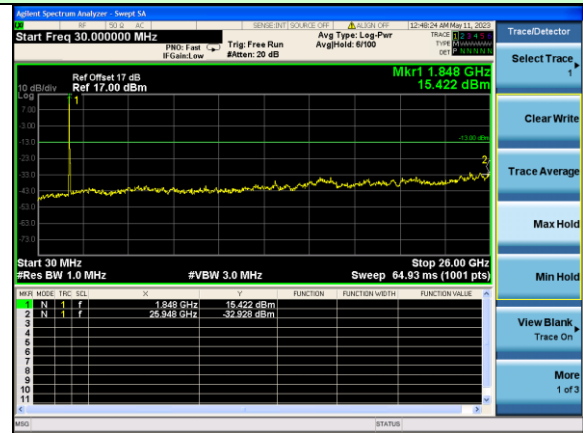

Test Mode: LTE Band 2 / 10MHz /1RB      Test Mode: LTE Band 2 / 10MHz /50RB

Lowest channel

Middle channel

Highest channel

Test Mode: LTE Band 2 / 15MHz /1RB

Test Mode: LTE Band 2 / 15MHz /75RB

Lowest channel

Middle channel

Highest channel

Test Mode: LTE Band 2 / 20MHz /1RB      Test Mode: LTE Band 2 / 20MHz /100RB

Lowest channel

Middle channel

Highest channel

Test Mode: LTE Band 4 / 1.4MHz /1RB      Test Mode: LTE Band 4 / 1.4MHz /6RB

Lowest channel

Middle channel

Highest channel

Test Mode: LTE Band 4 / 3MHz /1RB

Test Mode: LTE Band 4 / 3MHz /15RB

Lowest channel

Middle channel

Highest channel