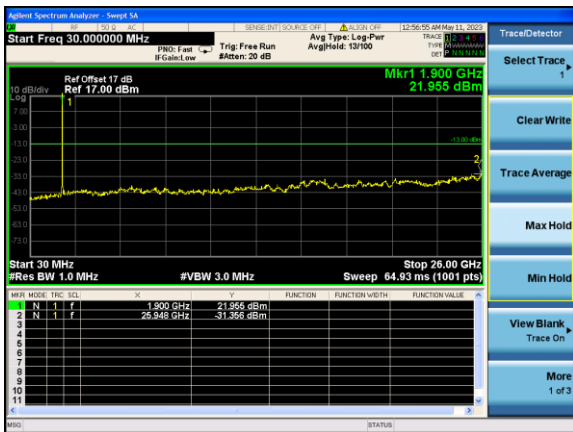

Test Mode: LTE Band 2 / 10MHz /1RB      Test Mode: LTE Band 2 / 10MHz /50RB

Lowest channel

Middle channel

Highest channel

Test Mode: LTE Band 2 / 15MHz /1RB

Test Mode: LTE Band 2 / 15MHz /75RB

Lowest channel

Middle channel

Highest channel

Test Mode: LTE Band 2 / 20MHz /1RB      Test Mode: LTE Band 2 / 20MHz /100RB

Lowest channel

Middle channel

Highest channel

Test Mode: LTE Band 4 / 1.4MHz /1RB      Test Mode: LTE Band 4 / 1.4MHz /6RB

Lowest channel

Middle channel

Highest channel

Test Mode: LTE Band 4 / 3MHz /1RB

Test Mode: LTE Band 4 / 3MHz /15RB

Lowest channel

Middle channel

Highest channel

Test Mode: LTE Band 4 / 5MHz /1RB      Test Mode: LTE Band 4 / 5MHz /25RB

Lowest channel

Middle channel

Highest channel

Test Mode: LTE Band 4 / 10MHz / 1RB      Test Mode: LTE Band 4 / 10MHz / 50RB

Lowest channel