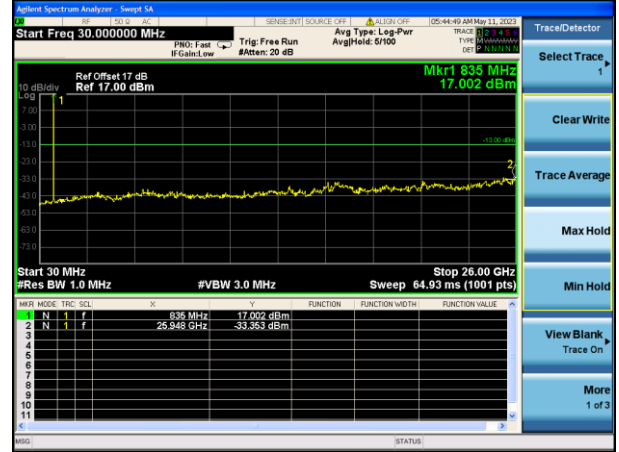

Lowest channel

Middle channel

Highest channel

Test Mode: LTE Band 5 / 1.4MHz /1RB      Test Mode: LTE Band 5 / 1.4MHz /6RB

Lowest channel

Middle channel

Highest channel

Test Mode: LTE Band 5 / 3MHz /1RB

Test Mode: LTE Band 5 / 3MHz /15RB

Lowest channel

Middle channel

Highest channel

Test Mode: LTE Band 5 / 5MHz /1RB      Test Mode: LTE Band 5 / 5MHz /25RB

Lowest channel

Middle channel

Highest channel