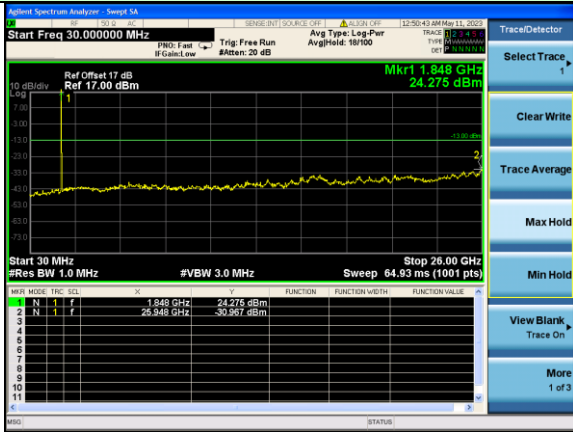

Test Mode: LTE Band 2 / 10MHz /1RB      Test Mode: LTE Band 2 / 10MHz /50RB

Lowest channel

Middle channel

Highest channel

Test Mode: LTE Band 2 / 15MHz /1RB

Test Mode: LTE Band 2 / 15MHz /75RB

Lowest channel

Middle channel

Highest channel

Test Mode: LTE Band 2 / 20MHz /1RB      Test Mode: LTE Band 2 / 20MHz /100RB

Lowest channel

Middle channel

Highest channel

Test Mode: LTE Band 4 / 1.4MHz /1RB      Test Mode: LTE Band 4 / 1.4MHz /6RB

Lowest channel

Middle channel

Highest channel

Test Mode: LTE Band 4 / 3MHz /1RB

Test Mode: LTE Band 4 / 3MHz /15RB

Lowest channel

Middle channel

Highest channel