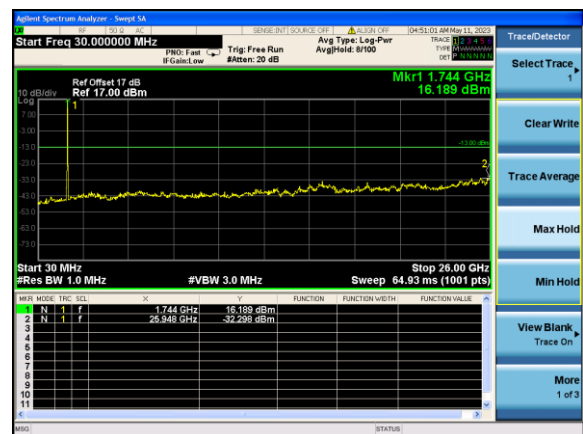

Test Mode: LTE Band 4 / 5MHz /1RB      Test Mode: LTE Band 4 / 5MHz /25RB

Lowest channel

Middle channel

Highest channel

Test Mode: LTE Band 4 / 10MHz / 1RB      Test Mode: LTE Band 4 / 10MHz / 50RB

Lowest channel

Middle channel

Highest channel

Test Mode: LTE Band 4 / 15MHz /1RB

Test Mode: LTE Band 4 / 15MHz /75RB

Lowest channel

Middle channel

Highest channel

Test Mode: LTE Band 4 / 20MHz / 1RB      Test Mode: LTE Band 4 / 20MHz / 100RB

Lowest channel

Middle channel

Highest channel

Test Mode: LTE Band 5 / 1.4MHz /1RB      Test Mode: LTE Band 5 / 1.4MHz /6RB

Lowest channel

Middle channel

Highest channel

Test Mode: LTE Band 5 / 3MHz /1RB