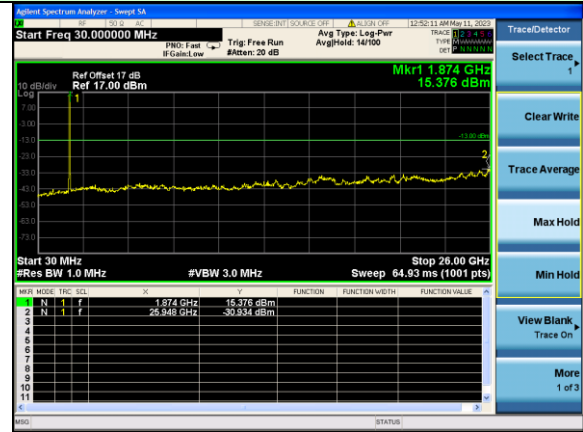

Test Mode: LTE Band 2 / 10MHz /1RB      Test Mode: LTE Band 2 / 10MHz /50RB

Lowest channel

Middle channel

Highest channel

Test Mode: LTE Band 2 / 15MHz /1RB

Test Mode: LTE Band 2 / 15MHz /75RB

Lowest channel

Middle channel

Highest channel

Test Mode: LTE Band 2 / 20MHz /1RB      Test Mode: LTE Band 2 / 20MHz /100RB

Lowest channel

Middle channel

Highest channel

Test Mode: LTE Band 4 / 1.4MHz /1RB      Test Mode: LTE Band 4 / 1.4MHz /6RB

Lowest channel

Middle channel

Highest channel

Test Mode: LTE Band 4 / 3MHz /1RB

Test Mode: LTE Band 4 / 3MHz /15RB

Lowest channel

Middle channel

Highest channel