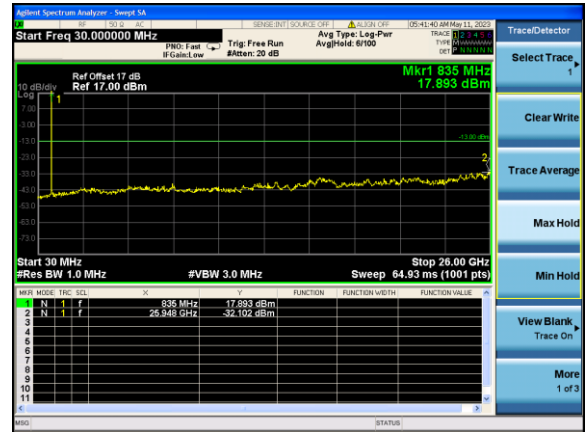

Middle channel

Highest channel

Test Mode: LTE Band 4 / 15MHz /1RB

Test Mode: LTE Band 4 / 15MHz /75RB

Lowest channel

Middle channel

Highest channel

Test Mode: LTE Band 4 / 20MHz / 1RB      Test Mode: LTE Band 4 / 20MHz / 100RB

Lowest channel

Middle channel

Highest channel

Test Mode: LTE Band 5 / 1.4MHz /1RB      Test Mode: LTE Band 5 / 1.4MHz /6RB

Lowest channel

Middle channel

Highest channel

Test Mode: LTE Band 5 / 3MHz /1RB

Test Mode: LTE Band 5 / 3MHz /15RB

Lowest channel

Middle channel

Highest channel

Test Mode: LTE Band 5 / 5MHz /1RB      Test Mode: LTE Band 5 / 5MHz /25RB

Lowest channel

Middle channel

Highest channel