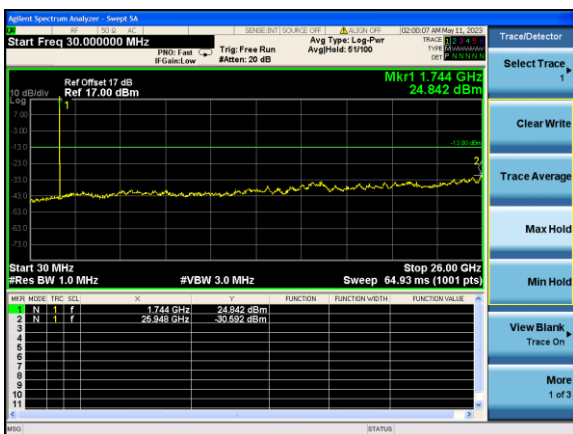

Middle channel

Highest channel

Test Mode: LTE Band 2 / 20MHz /1RB      Test Mode: LTE Band 2 / 20MHz /100RB

Lowest channel

Middle channel

Highest channel

Test Mode: LTE Band 4 / 1.4MHz /1RB      Test Mode: LTE Band 4 / 1.4MHz /6RB

Lowest channel

Middle channel

Highest channel

Test Mode: LTE Band 4 / 3MHz /1RB

Test Mode: LTE Band 4 / 3MHz /15RB

Lowest channel

Middle channel

Highest channel

Test Mode: LTE Band 4 / 5MHz /1RB      Test Mode: LTE Band 4 / 5MHz /25RB

Lowest channel

Middle channel

Highest channel

Test Mode: LTE Band 4 / 10MHz / 1RB      Test Mode: LTE Band 4 / 10MHz / 50RB

Lowest channel

Middle channel

Highest channel

Test Mode: LTE Band 4 / 15MHz /1RB

Test Mode: LTE Band 4 / 15MHz /75RB

Lowest channel

Middle channel

Highest channel

Test Mode: LTE Band 4 / 20MHz / 1RB      Test Mode: LTE Band 4 / 20MHz / 100RB