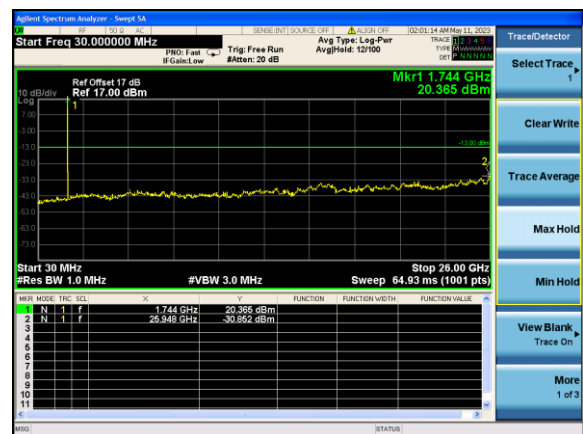

Middle channel

Highest channel

Test Mode: LTE Band 2 / 20MHz /1RB      Test Mode: LTE Band 2 / 20MHz /100RB

Lowest channel

Middle channel

Highest channel

Test Mode: LTE Band 4 / 1.4MHz /1RB      Test Mode: LTE Band 4 / 1.4MHz /6RB

Lowest channel

Middle channel

Highest channel

Test Mode: LTE Band 4 / 3MHz /1RB

Test Mode: LTE Band 4 / 3MHz /15RB

Lowest channel

Middle channel

Highest channel

Test Mode: LTE Band 4 / 5MHz /1RB      Test Mode: LTE Band 4 / 5MHz /25RB

Lowest channel

Middle channel

Highest channel

Test Mode: LTE Band 4 / 10MHz / 1RB      Test Mode: LTE Band 4 / 10MHz / 50RB

Lowest channel

Middle channel

Highest channel

Test Mode: LTE Band 4 / 15MHz /1RB

Test Mode: LTE Band 4 / 15MHz /75RB

Lowest channel

Middle channel

Highest channel

Test Mode: LTE Band 4 / 20MHz / 1RB      Test Mode: LTE Band 4 / 20MHz / 100RB