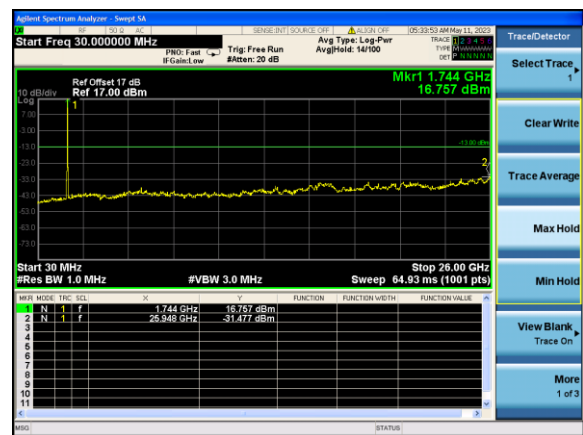

Test Mode: LTE Band 4 / 5MHz /1RB      Test Mode: LTE Band 4 / 5MHz /25RB

Lowest channel

Middle channel

Highest channel

Test Mode: LTE Band 4 / 10MHz / 1RB      Test Mode: LTE Band 4 / 10MHz / 50RB

Lowest channel

Middle channel

Highest channel

Test Mode: LTE Band 4 / 15MHz /1RB

Test Mode: LTE Band 4 / 15MHz /75RB

Lowest channel

Middle channel

Highest channel

Test Mode: LTE Band 4 / 20MHz / 1RB      Test Mode: LTE Band 4 / 20MHz / 100RB

Lowest channel

Middle channel

Highest channel

Test Mode: LTE Band 5 / 1.4MHz /1RB      Test Mode: LTE Band 5 / 1.4MHz /6RB

Lowest channel

Middle channel

Highest channel

Test Mode: LTE Band 5 / 3MHz /1RB