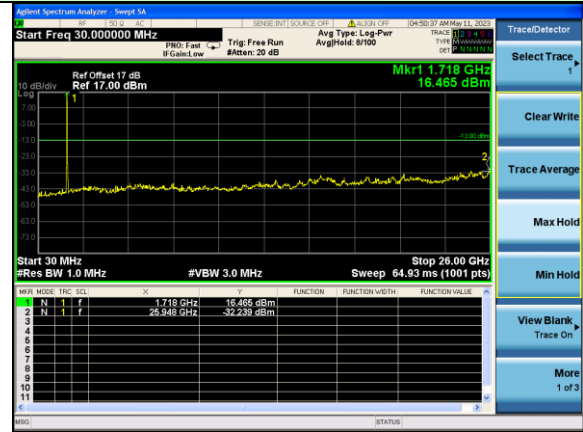

Lowest channel

Middle channel

Highest channel

Test Mode: LTE Band 4 / 3MHz /1RB

Test Mode: LTE Band 4 / 3MHz /15RB

Lowest channel

Middle channel

Highest channel

Test Mode: LTE Band 4 / 5MHz /1RB      Test Mode: LTE Band 4 / 5MHz /25RB

Lowest channel

Middle channel

Highest channel

Test Mode: LTE Band 4 / 10MHz / 1RB      Test Mode: LTE Band 4 / 10MHz / 50RB

Lowest channel

Middle channel

Highest channel

Test Mode: LTE Band 4 / 15MHz /1RB

Test Mode: LTE Band 4 / 15MHz /75RB

Lowest channel

Middle channel

Highest channel

Test Mode: LTE Band 4 / 20MHz / 1RB      Test Mode: LTE Band 4 / 20MHz / 100RB

Lowest channel

Middle channel

Highest channel

Test Mode: LTE Band 5 / 1.4MHz /1RB      Test Mode: LTE Band 5 / 1.4MHz /6RB

Lowest channel

Middle channel

Highest channel

Test Mode: LTE Band 5 / 3MHz /1RB