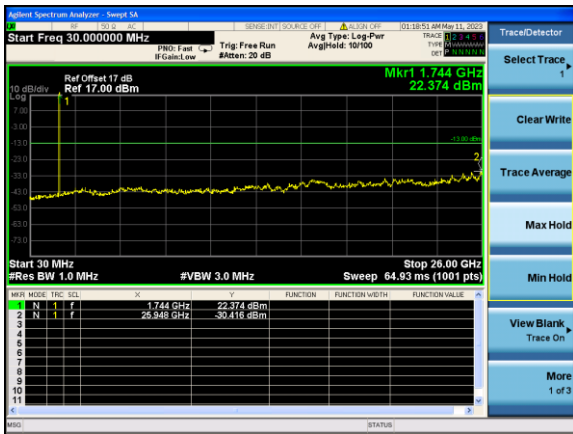

Test Mode: LTE Band 2 / 10MHz /1RB      Test Mode: LTE Band 2 / 10MHz /50RB

Lowest channel

Middle channel

Highest channel

Test Mode: LTE Band 2 / 15MHz /1RB

Test Mode: LTE Band 2 / 15MHz /75RB

Lowest channel

Middle channel

Highest channel

Test Mode: LTE Band 2 / 20MHz /1RB      Test Mode: LTE Band 2 / 20MHz /100RB

Lowest channel

Middle channel

Highest channel

Test Mode: LTE Band 4 / 1.4MHz /1RB      Test Mode: LTE Band 4 / 1.4MHz /6RB

Lowest channel

Middle channel

Highest channel

Test Mode: LTE Band 4 / 3MHz /1RB

Test Mode: LTE Band 4 / 3MHz /15RB

Lowest channel

Middle channel

Highest channel

Test Mode: LTE Band 4 / 5MHz /1RB      Test Mode: LTE Band 4 / 5MHz /25RB

Lowest channel

Middle channel

Highest channel

Test Mode: LTE Band 4 / 10MHz / 1RB      Test Mode: LTE Band 4 / 10MHz / 50RB

Lowest channel