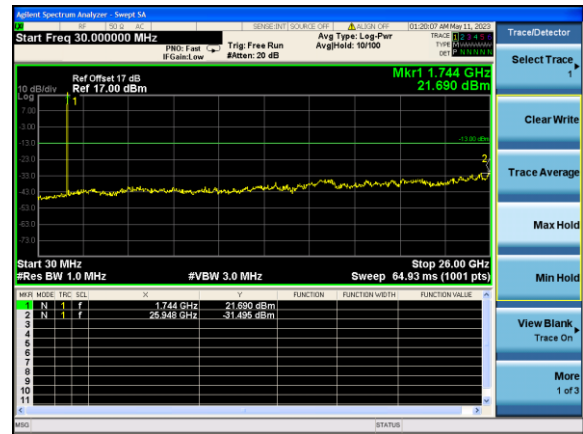

Test Mode: LTE Band 2 / 10MHz /1RB      Test Mode: LTE Band 2 / 10MHz /50RB

Lowest channel

Middle channel

Highest channel

Test Mode: LTE Band 2 / 15MHz /1RB

Test Mode: LTE Band 2 / 15MHz /75RB

Lowest channel

Middle channel

Highest channel

Test Mode: LTE Band 2 / 20MHz /1RB      Test Mode: LTE Band 2 / 20MHz /100RB

Lowest channel

Middle channel

Highest channel

Test Mode: LTE Band 4 / 1.4MHz /1RB      Test Mode: LTE Band 4 / 1.4MHz /6RB

Lowest channel

Middle channel

Highest channel

Test Mode: LTE Band 4 / 3MHz /1RB

Test Mode: LTE Band 4 / 3MHz /15RB

Lowest channel

Middle channel

Highest channel

Test Mode: LTE Band 4 / 5MHz /1RB      Test Mode: LTE Band 4 / 5MHz /25RB

Lowest channel

Middle channel

Highest channel

Test Mode: LTE Band 4 / 10MHz / 1RB      Test Mode: LTE Band 4 / 10MHz / 50RB

Lowest channel