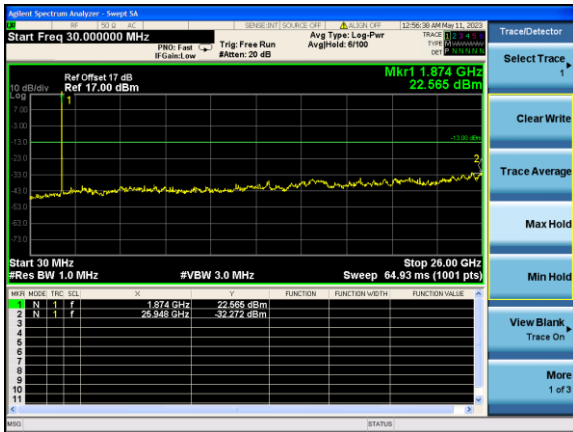

Test Mode: LTE Band 2 / 10MHz /1RB      Test Mode: LTE Band 2 / 10MHz /50RB

Lowest channel

Middle channel

Highest channel

Test Mode: LTE Band 2 / 15MHz /1RB

Test Mode: LTE Band 2 / 15MHz /75RB

Lowest channel

Middle channel

Highest channel

Test Mode: LTE Band 2 / 20MHz /1RB      Test Mode: LTE Band 2 / 20MHz /100RB

Lowest channel

Middle channel

Highest channel

Test Mode: LTE Band 4 / 1.4MHz /1RB      Test Mode: LTE Band 4 / 1.4MHz /6RB

Lowest channel

Middle channel

Highest channel

Test Mode: LTE Band 4 / 3MHz /1RB

Test Mode: LTE Band 4 / 3MHz /15RB

Lowest channel

Middle channel

Highest channel

Test Mode: LTE Band 4 / 5MHz /1RB      Test Mode: LTE Band 4 / 5MHz /25RB

Lowest channel

Middle channel

Highest channel

Test Mode: LTE Band 4 / 10MHz / 1RB      Test Mode: LTE Band 4 / 10MHz / 50RB

Lowest channel