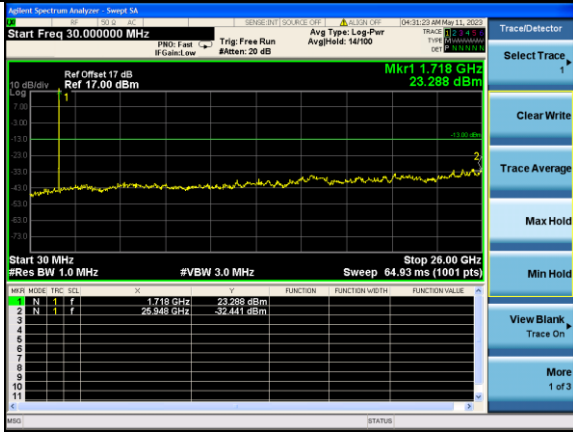

Lowest channel

Middle channel

Highest channel

Test Mode: LTE Band 4 / 3MHz /1RB

Test Mode: LTE Band 4 / 3MHz /15RB

Lowest channel

Middle channel

Highest channel

Test Mode: LTE Band 4 / 5MHz /1RB      Test Mode: LTE Band 4 / 5MHz /25RB

Lowest channel

Middle channel

Highest channel

Test Mode: LTE Band 4 / 10MHz / 1RB      Test Mode: LTE Band 4 / 10MHz / 50RB

Lowest channel

Middle channel

Highest channel

Test Mode: LTE Band 4 / 15MHz /1RB

Test Mode: LTE Band 4 / 15MHz /75RB

Lowest channel

Middle channel

Highest channel

Test Mode: LTE Band 4 / 20MHz / 1RB      Test Mode: LTE Band 4 / 20MHz / 100RB

Lowest channel

Middle channel

Highest channel

Test Mode: LTE Band 5 / 1.4MHz /1RB      Test Mode: LTE Band 5 / 1.4MHz /6RB

Lowest channel

Middle channel

Highest channel

Test Mode: LTE Band 5 / 3MHz /1RB