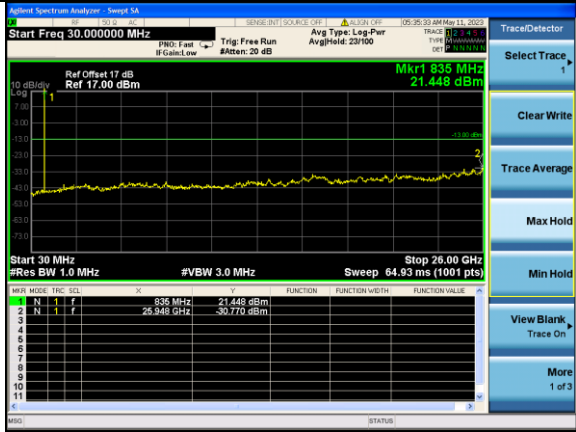

Middle channel

Highest channel

Test Mode: LTE Band 4 / 15MHz /1RB

Test Mode: LTE Band 4 / 15MHz /75RB

Lowest channel

Middle channel

Highest channel

Test Mode: LTE Band 4 / 20MHz / 1RB      Test Mode: LTE Band 4 / 20MHz / 100RB

Lowest channel

Middle channel

Highest channel

Test Mode: LTE Band 5 / 1.4MHz /1RB      Test Mode: LTE Band 5 / 1.4MHz /6RB

Lowest channel

Middle channel

Highest channel

Test Mode: LTE Band 5 / 3MHz /1RB

Test Mode: LTE Band 5 / 3MHz /15RB

Lowest channel

Middle channel

Highest channel

Test Mode: LTE Band 5 / 5MHz /1RB      Test Mode: LTE Band 5 / 5MHz /25RB

Lowest channel

Middle channel

Highest channel