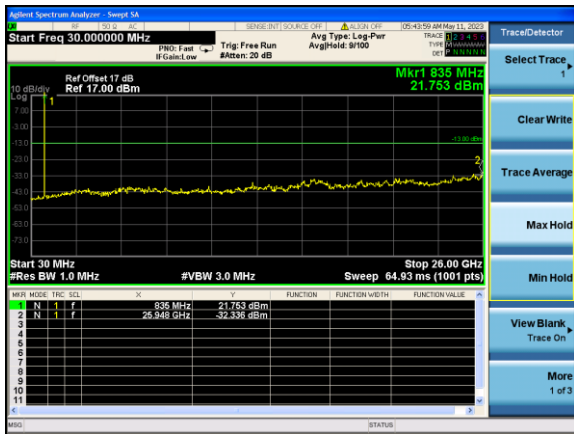

Lowest channel

Middle channel

Highest channel

Test Mode: LTE Band 5 / 1.4MHz /1RB      Test Mode: LTE Band 5 / 1.4MHz /6RB

Lowest channel

Middle channel

Highest channel

Test Mode: LTE Band 5 / 3MHz /1RB

Test Mode: LTE Band 5 / 3MHz /15RB

Lowest channel

Middle channel

Highest channel

Test Mode: LTE Band 5 / 5MHz /1RB      Test Mode: LTE Band 5 / 5MHz /25RB

Lowest channel

Middle channel

Highest channel