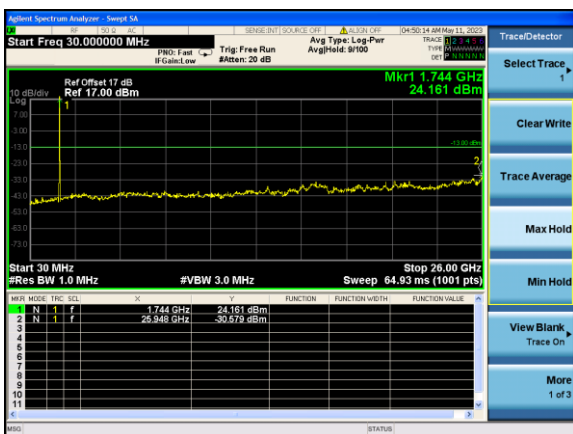

Test Mode: LTE Band 4 / 5MHz /1RB      Test Mode: LTE Band 4 / 5MHz /25RB

Lowest channel

Middle channel

Highest channel

Test Mode: LTE Band 4 / 10MHz / 1RB      Test Mode: LTE Band 4 / 10MHz / 50RB

Lowest channel

Middle channel

Highest channel

Test Mode: LTE Band 4 / 15MHz /1RB

Test Mode: LTE Band 4 / 15MHz /75RB

Lowest channel

Middle channel

Highest channel

Test Mode: LTE Band 4 / 20MHz / 1RB      Test Mode: LTE Band 4 / 20MHz / 100RB

Lowest channel

Middle channel

Highest channel

Test Mode: LTE Band 5 / 1.4MHz /1RB      Test Mode: LTE Band 5 / 1.4MHz /6RB

Lowest channel

Middle channel

Highest channel

Test Mode: LTE Band 5 / 3MHz /1RB