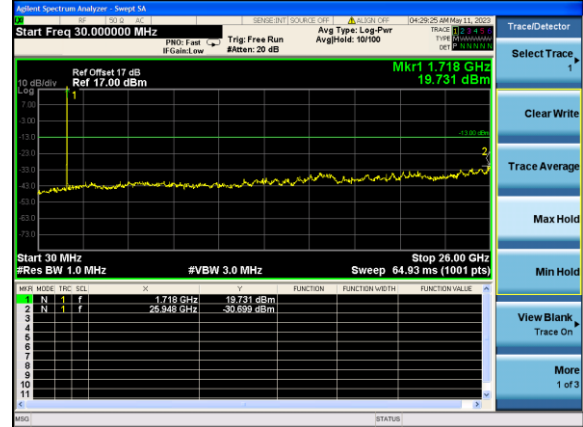

Middle channel

Highest channel

Test Mode: LTE Band 2 / 20MHz /1RB      Test Mode: LTE Band 2 / 20MHz /100RB

Lowest channel

Middle channel

Highest channel

Test Mode: LTE Band 4 / 1.4MHz /1RB      Test Mode: LTE Band 4 / 1.4MHz /6RB

Lowest channel

Middle channel

Highest channel

Test Mode: LTE Band 4 / 3MHz /1RB

Test Mode: LTE Band 4 / 3MHz /15RB

Lowest channel

Middle channel

Highest channel

Test Mode: LTE Band 4 / 5MHz /1RB      Test Mode: LTE Band 4 / 5MHz /25RB

Lowest channel

Middle channel

Highest channel

Test Mode: LTE Band 4 / 10MHz / 1RB      Test Mode: LTE Band 4 / 10MHz / 50RB

Lowest channel

Middle channel

Highest channel

Test Mode: LTE Band 4 / 15MHz /1RB

Test Mode: LTE Band 4 / 15MHz /75RB

Lowest channel

Middle channel

Highest channel

Test Mode: LTE Band 4 / 20MHz / 1RB      Test Mode: LTE Band 4 / 20MHz / 100RB