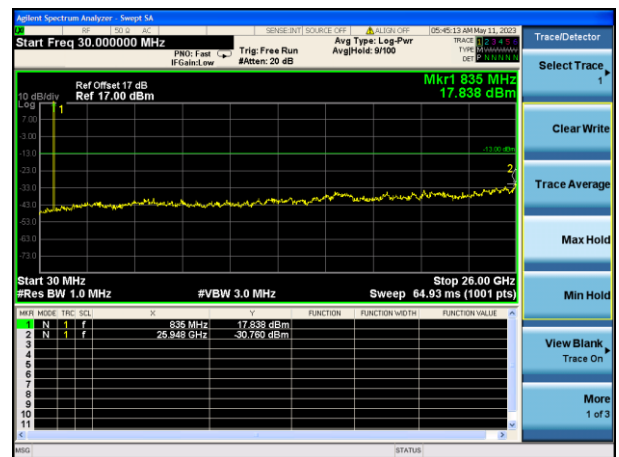

Lowest channel

Middle channel

Highest channel

Test Mode: LTE Band 5 / 1.4MHz /1RB      Test Mode: LTE Band 5 / 1.4MHz /6RB

Lowest channel

Middle channel

Highest channel

Test Mode: LTE Band 5 / 3MHz /1RB

Test Mode: LTE Band 5 / 3MHz /15RB

Lowest channel

Middle channel

Highest channel

Test Mode: LTE Band 5 / 5MHz /1RB      Test Mode: LTE Band 5 / 5MHz /25RB

Lowest channel

Middle channel

Highest channel