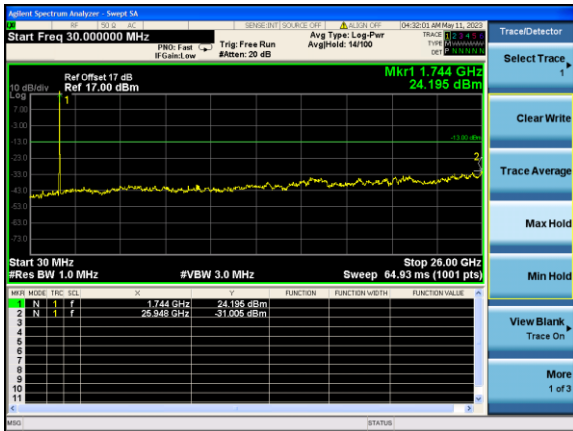

Lowest channel

Middle channel

Highest channel

Test Mode: LTE Band 4 / 3MHz /1RB

Test Mode: LTE Band 4 / 3MHz /15RB

Lowest channel

Middle channel

Highest channel

Test Mode: LTE Band 4 / 5MHz /1RB      Test Mode: LTE Band 4 / 5MHz /25RB

Lowest channel

Middle channel

Highest channel

Test Mode: LTE Band 4 / 10MHz / 1RB      Test Mode: LTE Band 4 / 10MHz / 50RB

Lowest channel

Middle channel

Highest channel

Test Mode: LTE Band 4 / 15MHz /1RB

Test Mode: LTE Band 4 / 15MHz /75RB

Lowest channel

Middle channel

Highest channel

Test Mode: LTE Band 4 / 20MHz / 1RB      Test Mode: LTE Band 4 / 20MHz / 100RB

Lowest channel

Middle channel

Highest channel

Test Mode: LTE Band 5 / 1.4MHz /1RB      Test Mode: LTE Band 5 / 1.4MHz /6RB

Lowest channel

Middle channel

Highest channel

Test Mode: LTE Band 5 / 3MHz /1RB