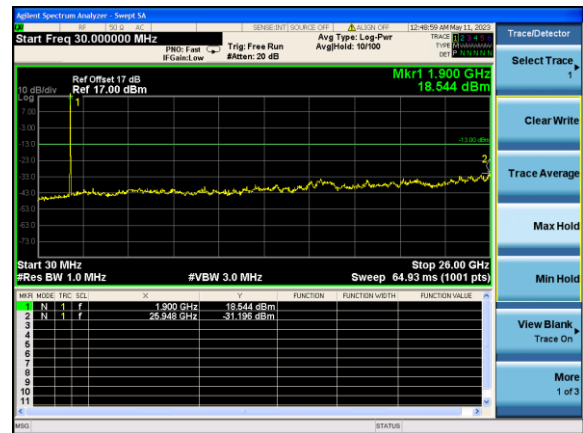

Test Mode: LTE Band 2 / 10MHz /1RB      Test Mode: LTE Band 2 / 10MHz /50RB

Lowest channel

Middle channel

Highest channel

Test Mode: LTE Band 2 / 15MHz /1RB

Test Mode: LTE Band 2 / 15MHz /75RB

Lowest channel

Middle channel

Highest channel

Test Mode: LTE Band 2 / 20MHz /1RB      Test Mode: LTE Band 2 / 20MHz /100RB

Lowest channel

Middle channel

Highest channel

Test Mode: LTE Band 4 / 1.4MHz /1RB      Test Mode: LTE Band 4 / 1.4MHz /6RB

Lowest channel

Middle channel

Highest channel

Test Mode: LTE Band 4 / 3MHz /1RB

Test Mode: LTE Band 4 / 3MHz /15RB

Lowest channel

Middle channel

Highest channel