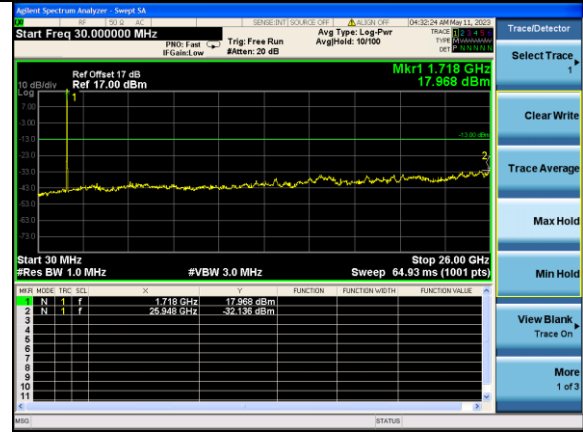

Lowest channel

Middle channel

Highest channel

Test Mode: LTE Band 4 / 3MHz /1RB

Test Mode: LTE Band 4 / 3MHz /15RB

Lowest channel

Middle channel

Highest channel

Test Mode: LTE Band 4 / 5MHz /1RB      Test Mode: LTE Band 4 / 5MHz /25RB

Lowest channel

Middle channel

Highest channel

Test Mode: LTE Band 4 / 10MHz / 1RB      Test Mode: LTE Band 4 / 10MHz / 50RB

Lowest channel

Middle channel

Highest channel

Test Mode: LTE Band 4 / 15MHz /1RB

Test Mode: LTE Band 4 / 15MHz /75RB

Lowest channel

Middle channel

Highest channel

Test Mode: LTE Band 4 / 20MHz / 1RB      Test Mode: LTE Band 4 / 20MHz / 100RB

Lowest channel

Middle channel

Highest channel

Test Mode: LTE Band 5 / 1.4MHz /1RB      Test Mode: LTE Band 5 / 1.4MHz /6RB

Lowest channel

Middle channel

Highest channel

Test Mode: LTE Band 5 / 3MHz /1RB