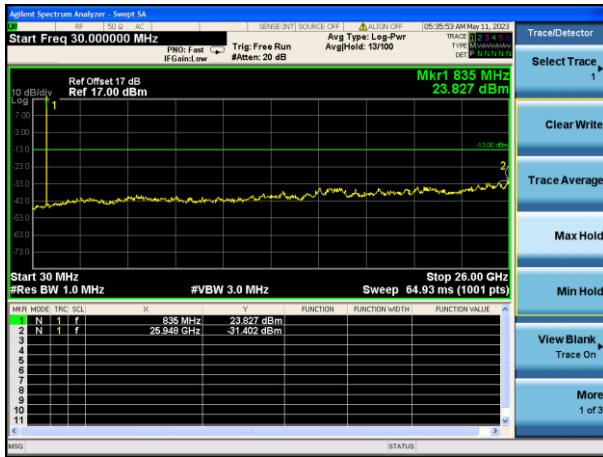

Middle channel

Highest channel

Test Mode: LTE Band 4 / 15MHz /1RB

Test Mode: LTE Band 4 / 15MHz /75RB

Lowest channel

Middle channel

Highest channel

Test Mode: LTE Band 4 / 20MHz / 1RB      Test Mode: LTE Band 4 / 20MHz / 100RB

Lowest channel

Middle channel

Highest channel

Test Mode: LTE Band 5 / 1.4MHz /1RB      Test Mode: LTE Band 5 / 1.4MHz /6RB

Lowest channel

Middle channel

Highest channel

Test Mode: LTE Band 5 / 3MHz /1RB

Test Mode: LTE Band 5 / 3MHz /15RB

Lowest channel

Middle channel

Highest channel

Test Mode: LTE Band 5 / 5MHz /1RB      Test Mode: LTE Band 5 / 5MHz /25RB

Lowest channel

Middle channel

Highest channel