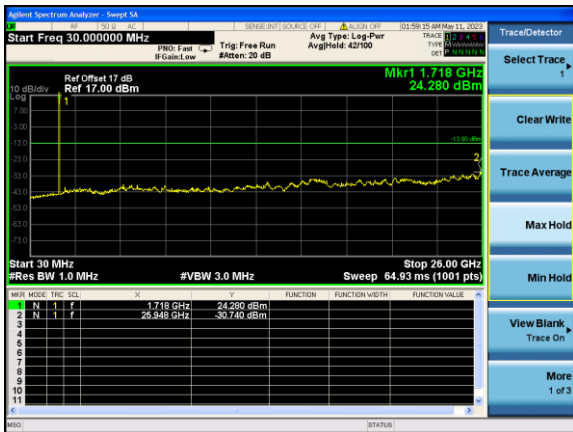

Middle channel

Highest channel

Test Mode: LTE Band 2 / 20MHz /1RB      Test Mode: LTE Band 2 / 20MHz /100RB

Lowest channel

Middle channel

Highest channel

Test Mode: LTE Band 4 / 1.4MHz /1RB      Test Mode: LTE Band 4 / 1.4MHz /6RB

Lowest channel

Middle channel

Highest channel

Test Mode: LTE Band 4 / 3MHz /1RB

Test Mode: LTE Band 4 / 3MHz /15RB

Lowest channel

Middle channel

Highest channel

Test Mode: LTE Band 4 / 5MHz /1RB      Test Mode: LTE Band 4 / 5MHz /25RB

Lowest channel

Middle channel

Highest channel

Test Mode: LTE Band 4 / 10MHz / 1RB      Test Mode: LTE Band 4 / 10MHz / 50RB

Lowest channel

Middle channel

Highest channel

Test Mode: LTE Band 4 / 15MHz /1RB

Test Mode: LTE Band 4 / 15MHz /75RB

Lowest channel

Middle channel

Highest channel

Test Mode: LTE Band 4 / 20MHz / 1RB      Test Mode: LTE Band 4 / 20MHz / 100RB