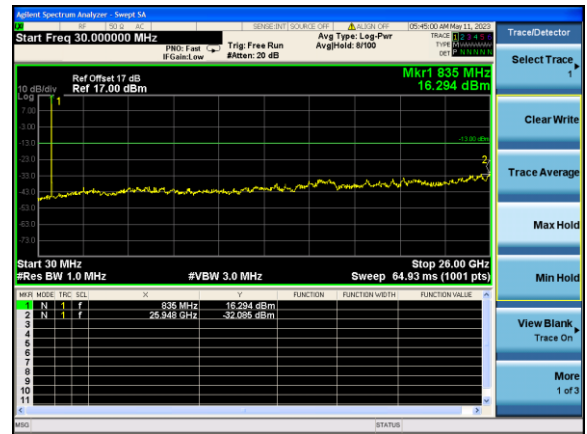

Lowest channel

Middle channel

Highest channel

Test Mode: LTE Band 5 / 1.4MHz /1RB      Test Mode: LTE Band 5 / 1.4MHz /6RB

Lowest channel

Middle channel

Highest channel

Test Mode: LTE Band 5 / 3MHz /1RB

Test Mode: LTE Band 5 / 3MHz /15RB

Lowest channel

Middle channel

Highest channel

Test Mode: LTE Band 5 / 5MHz /1RB      Test Mode: LTE Band 5 / 5MHz /25RB

Lowest channel

Middle channel

Highest channel