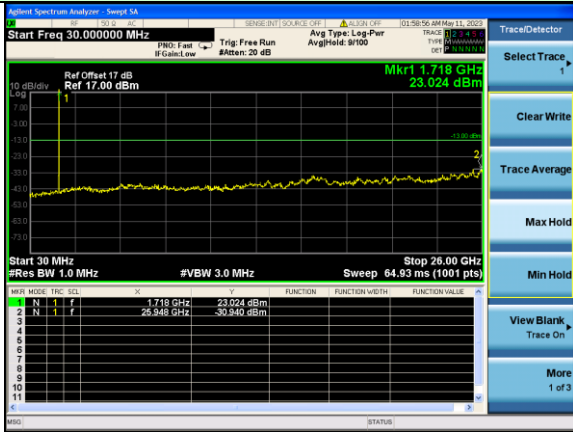

Middle channel

Highest channel

Test Mode: LTE Band 2 / 20MHz /1RB      Test Mode: LTE Band 2 / 20MHz /100RB

Lowest channel

Middle channel

Highest channel

Test Mode: LTE Band 4 / 1.4MHz /1RB      Test Mode: LTE Band 4 / 1.4MHz /6RB

Lowest channel

Middle channel

Highest channel

Test Mode: LTE Band 4 / 3MHz /1RB

Test Mode: LTE Band 4 / 3MHz /15RB

Lowest channel

Middle channel

Highest channel

Test Mode: LTE Band 4 / 5MHz /1RB      Test Mode: LTE Band 4 / 5MHz /25RB

Lowest channel

Middle channel

Highest channel

Test Mode: LTE Band 4 / 10MHz / 1RB      Test Mode: LTE Band 4 / 10MHz / 50RB

Lowest channel

Middle channel

Highest channel

Test Mode: LTE Band 4 / 15MHz /1RB

Test Mode: LTE Band 4 / 15MHz /75RB

Lowest channel

Middle channel

Highest channel

Test Mode: LTE Band 4 / 20MHz / 1RB      Test Mode: LTE Band 4 / 20MHz / 100RB