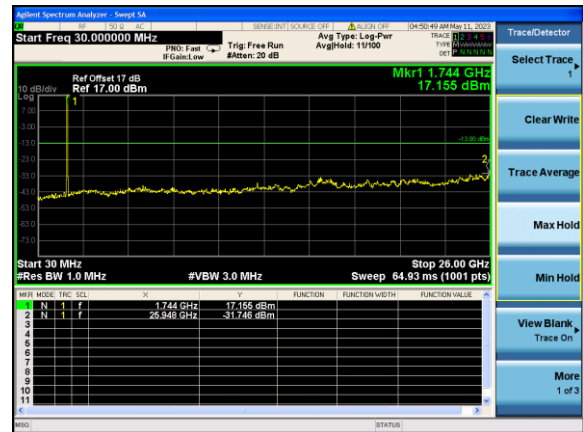

Test Mode: LTE Band 4 / 5MHz /1RB      Test Mode: LTE Band 4 / 5MHz /25RB

Lowest channel

Middle channel

Highest channel

Test Mode: LTE Band 4 / 10MHz / 1RB      Test Mode: LTE Band 4 / 10MHz / 50RB

Lowest channel

Middle channel

Highest channel

Test Mode: LTE Band 4 / 15MHz /1RB

Test Mode: LTE Band 4 / 15MHz /75RB

Lowest channel

Middle channel

Highest channel

Test Mode: LTE Band 4 / 20MHz / 1RB      Test Mode: LTE Band 4 / 20MHz / 100RB

Lowest channel

Middle channel

Highest channel

Test Mode: LTE Band 5 / 1.4MHz /1RB      Test Mode: LTE Band 5 / 1.4MHz /6RB

Lowest channel

Middle channel

Highest channel

Test Mode: LTE Band 5 / 3MHz /1RB