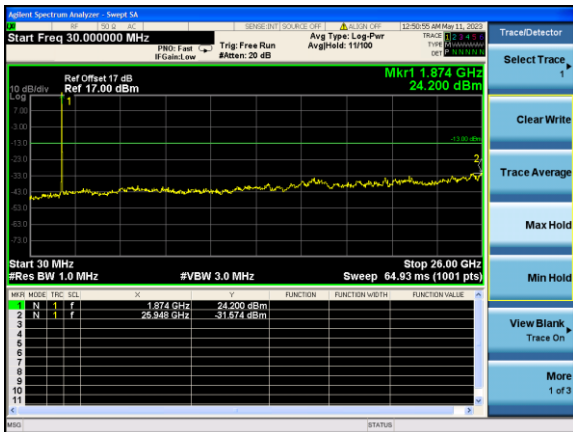

Test Mode: LTE Band 2 / 10MHz /1RB      Test Mode: LTE Band 2 / 10MHz /50RB

Lowest channel

Middle channel

Highest channel

Test Mode: LTE Band 2 / 15MHz /1RB

Test Mode: LTE Band 2 / 15MHz /75RB

Lowest channel

Middle channel

Highest channel

Test Mode: LTE Band 2 / 20MHz /1RB      Test Mode: LTE Band 2 / 20MHz /100RB

Lowest channel

Middle channel

Highest channel

Test Mode: LTE Band 4 / 1.4MHz /1RB      Test Mode: LTE Band 4 / 1.4MHz /6RB

Lowest channel

Middle channel

Highest channel

Test Mode: LTE Band 4 / 3MHz /1RB

Test Mode: LTE Band 4 / 3MHz /15RB

Lowest channel

Middle channel

Highest channel