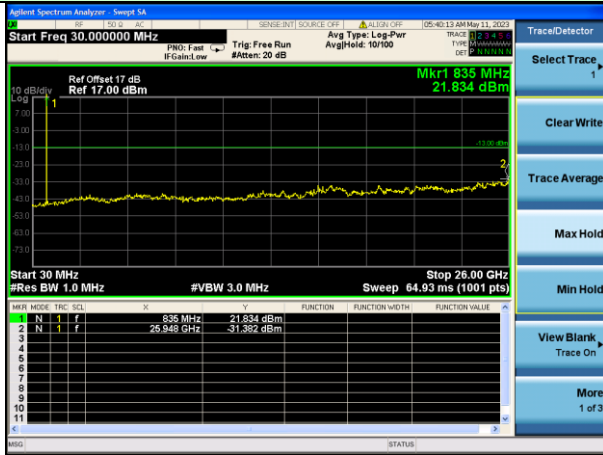

Middle channel

Highest channel

Test Mode: LTE Band 4 / 15MHz /1RB

Test Mode: LTE Band 4 / 15MHz /75RB

Lowest channel

Middle channel

Highest channel

Test Mode: LTE Band 4 / 20MHz / 1RB      Test Mode: LTE Band 4 / 20MHz / 100RB

Lowest channel

Middle channel

Highest channel

Test Mode: LTE Band 5 / 1.4MHz /1RB      Test Mode: LTE Band 5 / 1.4MHz /6RB

Lowest channel

Middle channel

Highest channel

Test Mode: LTE Band 5 / 3MHz /1RB

Test Mode: LTE Band 5 / 3MHz /15RB

Lowest channel

Middle channel

Highest channel

Test Mode: LTE Band 5 / 5MHz /1RB      Test Mode: LTE Band 5 / 5MHz /25RB

Lowest channel

Middle channel

Highest channel