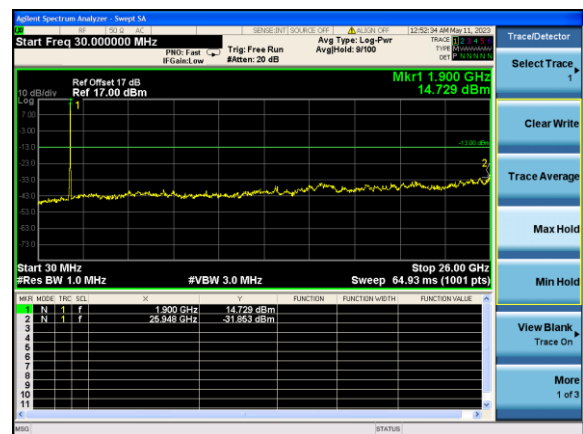

Test Mode: LTE Band 2 / 10MHz /1RB      Test Mode: LTE Band 2 / 10MHz /50RB

Lowest channel

Middle channel

Highest channel

Test Mode: LTE Band 2 / 15MHz /1RB

Test Mode: LTE Band 2 / 15MHz /75RB

Lowest channel

Middle channel

Highest channel

Test Mode: LTE Band 2 / 20MHz /1RB      Test Mode: LTE Band 2 / 20MHz /100RB

Lowest channel

Middle channel

Highest channel

Test Mode: LTE Band 4 / 1.4MHz /1RB      Test Mode: LTE Band 4 / 1.4MHz /6RB

Lowest channel

Middle channel

Highest channel

Test Mode: LTE Band 4 / 3MHz /1RB

Test Mode: LTE Band 4 / 3MHz /15RB

Lowest channel

Middle channel

Highest channel