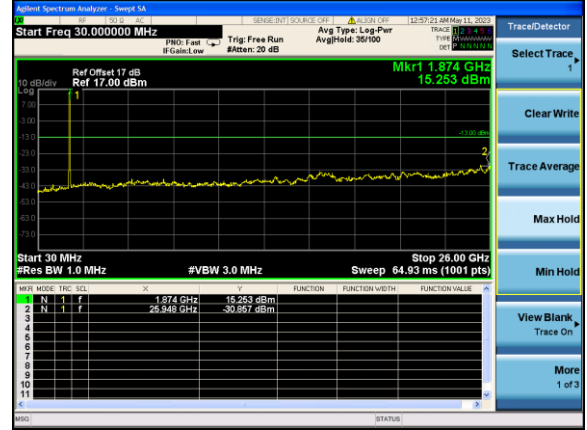

Test Mode: LTE Band 2 / 10MHz /1RB      Test Mode: LTE Band 2 / 10MHz /50RB

Lowest channel

Middle channel

Highest channel

Test Mode: LTE Band 2 / 15MHz /1RB

Test Mode: LTE Band 2 / 15MHz /75RB

Lowest channel

Middle channel

Highest channel

Test Mode: LTE Band 2 / 20MHz /1RB      Test Mode: LTE Band 2 / 20MHz /100RB

Lowest channel

Middle channel

Highest channel

Test Mode: LTE Band 4 / 1.4MHz /1RB      Test Mode: LTE Band 4 / 1.4MHz /6RB

Lowest channel

Middle channel

Highest channel

Test Mode: LTE Band 4 / 3MHz /1RB

Test Mode: LTE Band 4 / 3MHz /15RB

Lowest channel

Middle channel

Highest channel