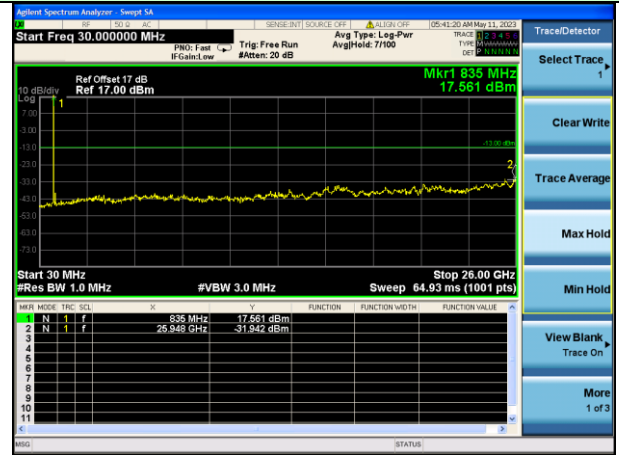

Middle channel

Highest channel

Test Mode: LTE Band 4 / 15MHz /1RB

Test Mode: LTE Band 4 / 15MHz /75RB

Lowest channel

Middle channel

Highest channel

Test Mode: LTE Band 4 / 20MHz / 1RB      Test Mode: LTE Band 4 / 20MHz / 100RB

Lowest channel

Middle channel

Highest channel

Test Mode: LTE Band 5 / 1.4MHz /1RB      Test Mode: LTE Band 5 / 1.4MHz /6RB

Lowest channel

Middle channel

Highest channel

Test Mode: LTE Band 5 / 3MHz /1RB

Test Mode: LTE Band 5 / 3MHz /15RB

Lowest channel

Middle channel

Highest channel

Test Mode: LTE Band 5 / 5MHz /1RB      Test Mode: LTE Band 5 / 5MHz /25RB

Lowest channel

Middle channel

Highest channel