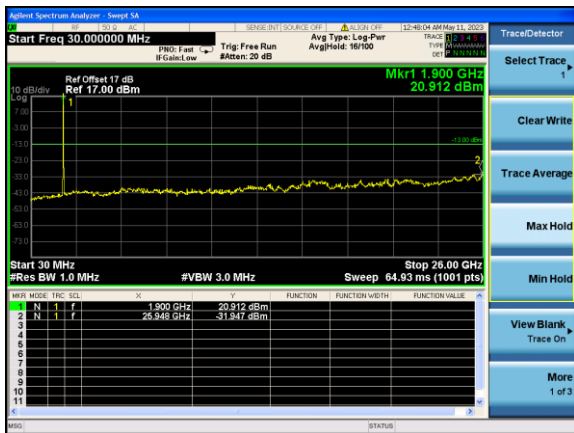

Test Mode: LTE Band 2 / 10MHz /1RB      Test Mode: LTE Band 2 / 10MHz /50RB

Lowest channel

Middle channel

Highest channel

Test Mode: LTE Band 2 / 15MHz /1RB

Test Mode: LTE Band 2 / 15MHz /75RB

Lowest channel

Middle channel

Highest channel

Test Mode: LTE Band 2 / 20MHz /1RB      Test Mode: LTE Band 2 / 20MHz /100RB

Lowest channel

Middle channel

Highest channel

Test Mode: LTE Band 4 / 1.4MHz /1RB      Test Mode: LTE Band 4 / 1.4MHz /6RB

Lowest channel

Middle channel

Highest channel

Test Mode: LTE Band 4 / 3MHz /1RB

Test Mode: LTE Band 4 / 3MHz /15RB

Lowest channel

Middle channel

Highest channel