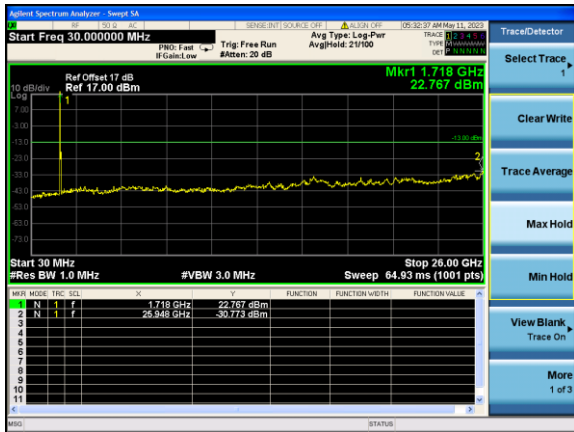

Test Mode: LTE Band 4 / 5MHz /1RB      Test Mode: LTE Band 4 / 5MHz /25RB

Lowest channel

Middle channel

Highest channel

Test Mode: LTE Band 4 / 10MHz / 1RB      Test Mode: LTE Band 4 / 10MHz / 50RB

Lowest channel

Middle channel

Highest channel

Test Mode: LTE Band 4 / 15MHz /1RB

Test Mode: LTE Band 4 / 15MHz /75RB

Lowest channel

Middle channel

Highest channel

Test Mode: LTE Band 4 / 20MHz / 1RB      Test Mode: LTE Band 4 / 20MHz / 100RB

Lowest channel

Middle channel

Highest channel

Test Mode: LTE Band 5 / 1.4MHz /1RB      Test Mode: LTE Band 5 / 1.4MHz /6RB

Lowest channel

Middle channel

Highest channel

Test Mode: LTE Band 5 / 3MHz /1RB