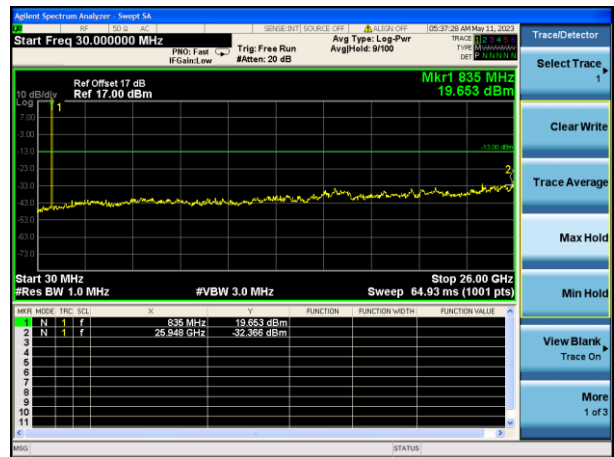

Middle channel

Highest channel

Test Mode: LTE Band 4 / 15MHz /1RB

Test Mode: LTE Band 4 / 15MHz /75RB

Lowest channel

Middle channel

Highest channel

Test Mode: LTE Band 4 / 20MHz / 1RB      Test Mode: LTE Band 4 / 20MHz / 100RB

Lowest channel

Middle channel

Highest channel

Test Mode: LTE Band 5 / 1.4MHz /1RB      Test Mode: LTE Band 5 / 1.4MHz /6RB

Lowest channel

Middle channel

Highest channel

Test Mode: LTE Band 5 / 3MHz /1RB

Test Mode: LTE Band 5 / 3MHz /15RB

Lowest channel

Middle channel

Highest channel

Test Mode: LTE Band 5 / 5MHz /1RB      Test Mode: LTE Band 5 / 5MHz /25RB

Lowest channel

Middle channel

Highest channel