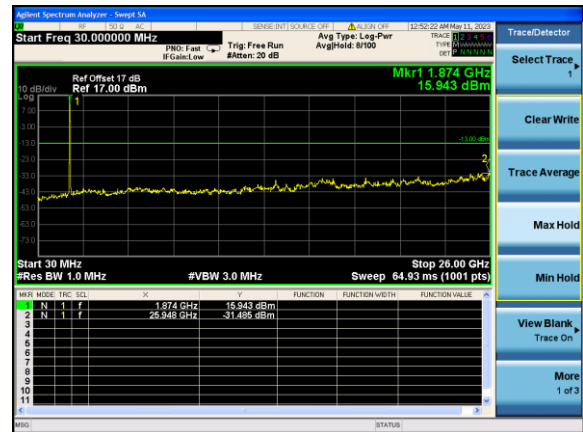

Test Mode: LTE Band 2 / 10MHz /1RB      Test Mode: LTE Band 2 / 10MHz /50RB

Lowest channel

Middle channel

Highest channel

Test Mode: LTE Band 2 / 15MHz /1RB

Test Mode: LTE Band 2 / 15MHz /75RB

Lowest channel

Middle channel

Highest channel

Test Mode: LTE Band 2 / 20MHz /1RB      Test Mode: LTE Band 2 / 20MHz /100RB

Lowest channel

Middle channel

Highest channel

Test Mode: LTE Band 4 / 1.4MHz /1RB      Test Mode: LTE Band 4 / 1.4MHz /6RB

Lowest channel

Middle channel

Highest channel

Test Mode: LTE Band 4 / 3MHz /1RB

Test Mode: LTE Band 4 / 3MHz /15RB

Lowest channel

Middle channel

Highest channel