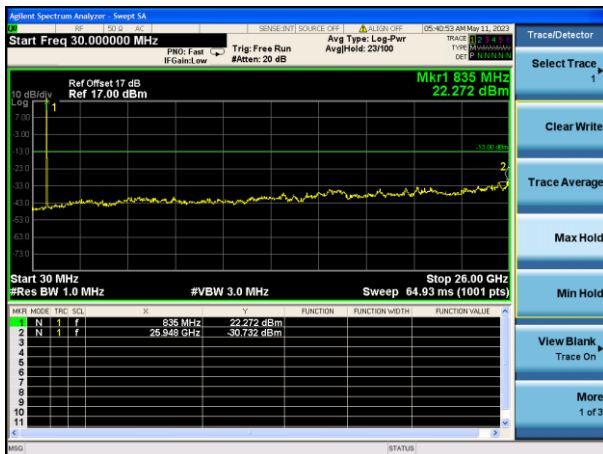

Middle channel

Highest channel

Test Mode: LTE Band 4 / 15MHz /1RB

Test Mode: LTE Band 4 / 15MHz /75RB

Lowest channel

Middle channel

Highest channel

Test Mode: LTE Band 4 / 20MHz / 1RB      Test Mode: LTE Band 4 / 20MHz / 100RB

Lowest channel

Middle channel

Highest channel

Test Mode: LTE Band 5 / 1.4MHz /1RB      Test Mode: LTE Band 5 / 1.4MHz /6RB

Lowest channel

Middle channel

Highest channel

Test Mode: LTE Band 5 / 3MHz /1RB

Test Mode: LTE Band 5 / 3MHz /15RB

Lowest channel

Middle channel

Highest channel

Test Mode: LTE Band 5 / 5MHz /1RB      Test Mode: LTE Band 5 / 5MHz /25RB

Lowest channel

Middle channel

Highest channel