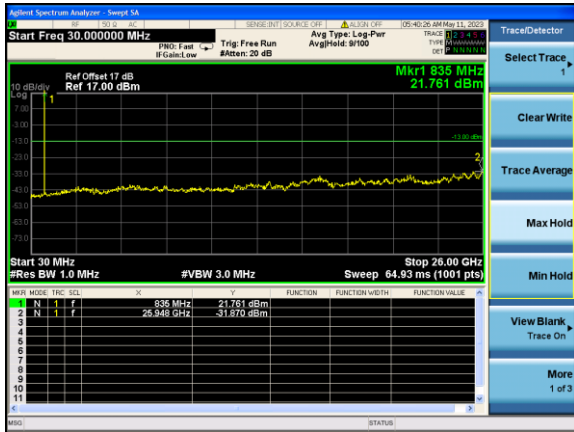

Middle channel

Highest channel

Test Mode: LTE Band 4 / 15MHz /1RB

Test Mode: LTE Band 4 / 15MHz /75RB

Lowest channel

Middle channel

Highest channel

Test Mode: LTE Band 4 / 20MHz / 1RB      Test Mode: LTE Band 4 / 20MHz / 100RB

Lowest channel

Middle channel

Highest channel

Test Mode: LTE Band 5 / 1.4MHz /1RB      Test Mode: LTE Band 5 / 1.4MHz /6RB

Lowest channel

Middle channel

Highest channel

Test Mode: LTE Band 5 / 3MHz /1RB

Test Mode: LTE Band 5 / 3MHz /15RB

Lowest channel

Middle channel

Highest channel

Test Mode: LTE Band 5 / 5MHz /1RB      Test Mode: LTE Band 5 / 5MHz /25RB

Lowest channel

Middle channel

Highest channel