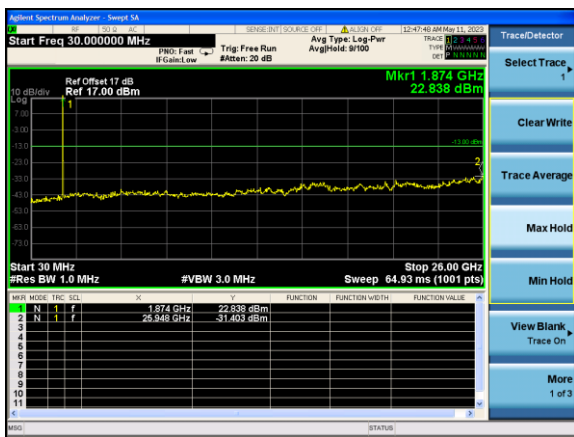

Test Mode: LTE Band 2 / 10MHz /1RB      Test Mode: LTE Band 2 / 10MHz /50RB

Lowest channel

Middle channel

Highest channel

Test Mode: LTE Band 2 / 15MHz /1RB

Test Mode: LTE Band 2 / 15MHz /75RB

Lowest channel

Middle channel

Highest channel

Test Mode: LTE Band 2 / 20MHz /1RB      Test Mode: LTE Band 2 / 20MHz /100RB

Lowest channel

Middle channel

Highest channel

Test Mode: LTE Band 4 / 1.4MHz /1RB      Test Mode: LTE Band 4 / 1.4MHz /6RB

Lowest channel

Middle channel

Highest channel

Test Mode: LTE Band 4 / 3MHz /1RB

Test Mode: LTE Band 4 / 3MHz /15RB

Lowest channel

Middle channel

Highest channel