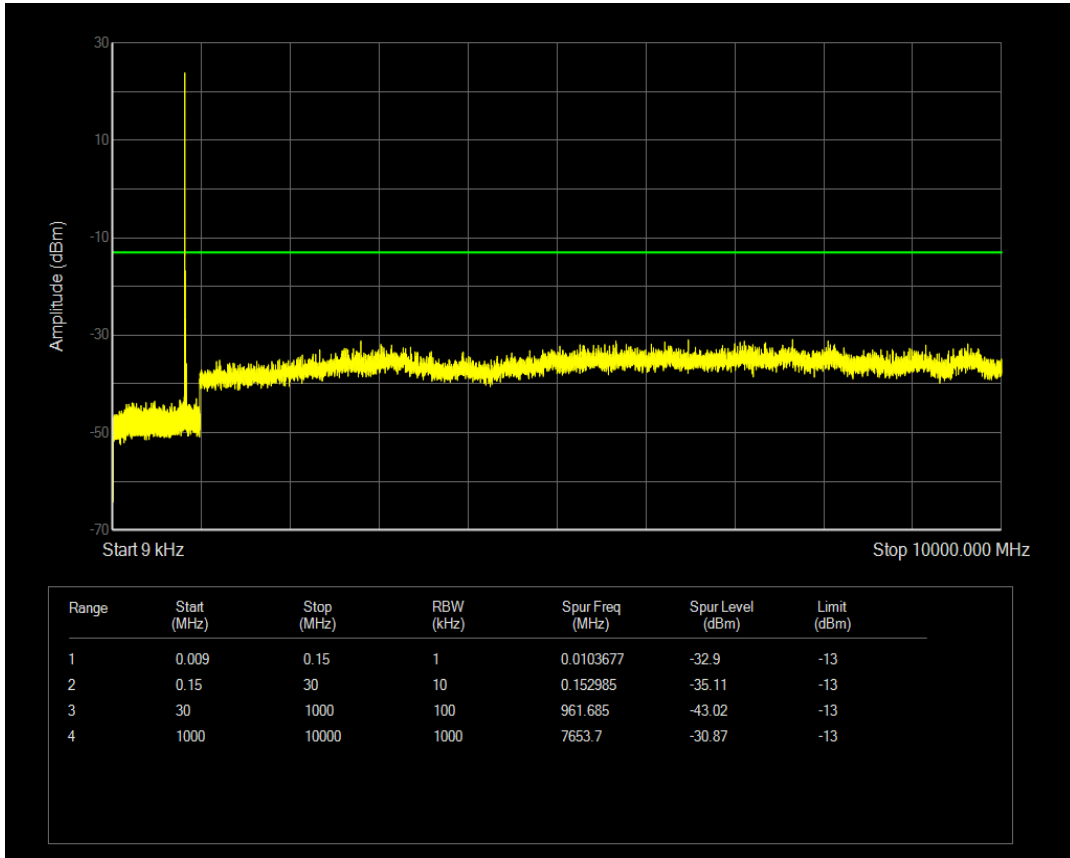

Band5 QAM16 BW=5MHz Channel=20625 RB Size=1 Position=#0

Band5 QPSK BW=10MHz Channel=20450 RB Size=1 Position=#0

Band5 QAM16 BW=10MHz Channel=20450 RB Size=1 Position=#0

Band5 QPSK BW=10MHz Channel=20450 RB Size=50 Position=#0

Band5 QAM16 BW=10MHz Channel=20450 RB Size=50 Position=#0

Band5 QPSK BW=10MHz Channel=20525 RB Size=1 Position=#0

Band5 QPSK BW=10MHz Channel=20525 RB Size=50 Position=#0

Band5 QAM16 BW=10MHz Channel=20525 RB Size=50 Position=#0