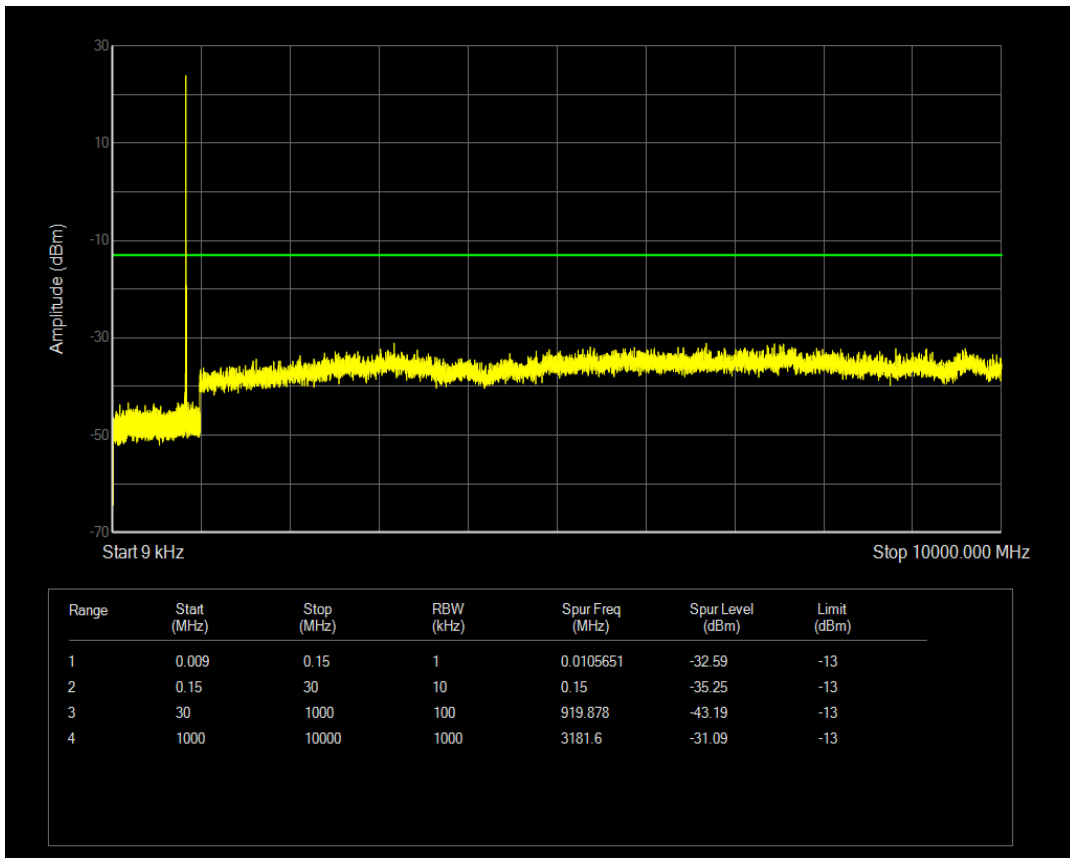

Band5 QAM16 BW=5MHz Channel=20625 RB Size=1 Position=#0

Band5 QPSK BW=10MHz Channel=20450 RB Size=1 Position=#0