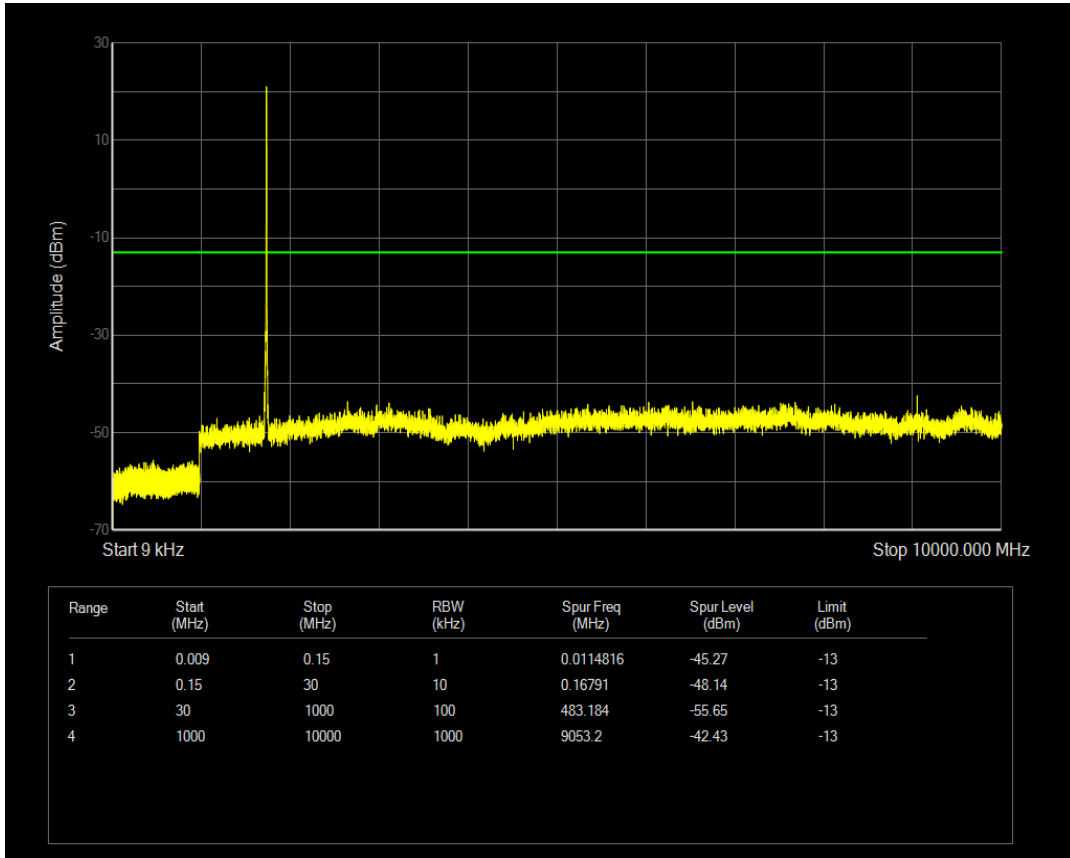

Band4 QAM16 BW=5MHz Channel=20175 RB Size=25 Position=#0

Band4 QPSK BW=5MHz Channel=20375 RB Size=1 Position=#0

Band4 QPSK BW=5MHz Channel=20375 RB Size=25 Position=#0

Band4 QAM16 BW=5MHz Channel=20375 RB Size=1 Position=#0

Band4 QPSK BW=10MHz Channel=20000 RB Size=1 Position=#0

Band4 QAM16 BW=5MHz Channel=20375 RB Size=25 Position=#0

Band4 QPSK BW=10MHz Channel=20000 RB Size=50 Position=#0

Band4 QAM16 BW=10MHz Channel=20000 RB Size=50 Position=#0