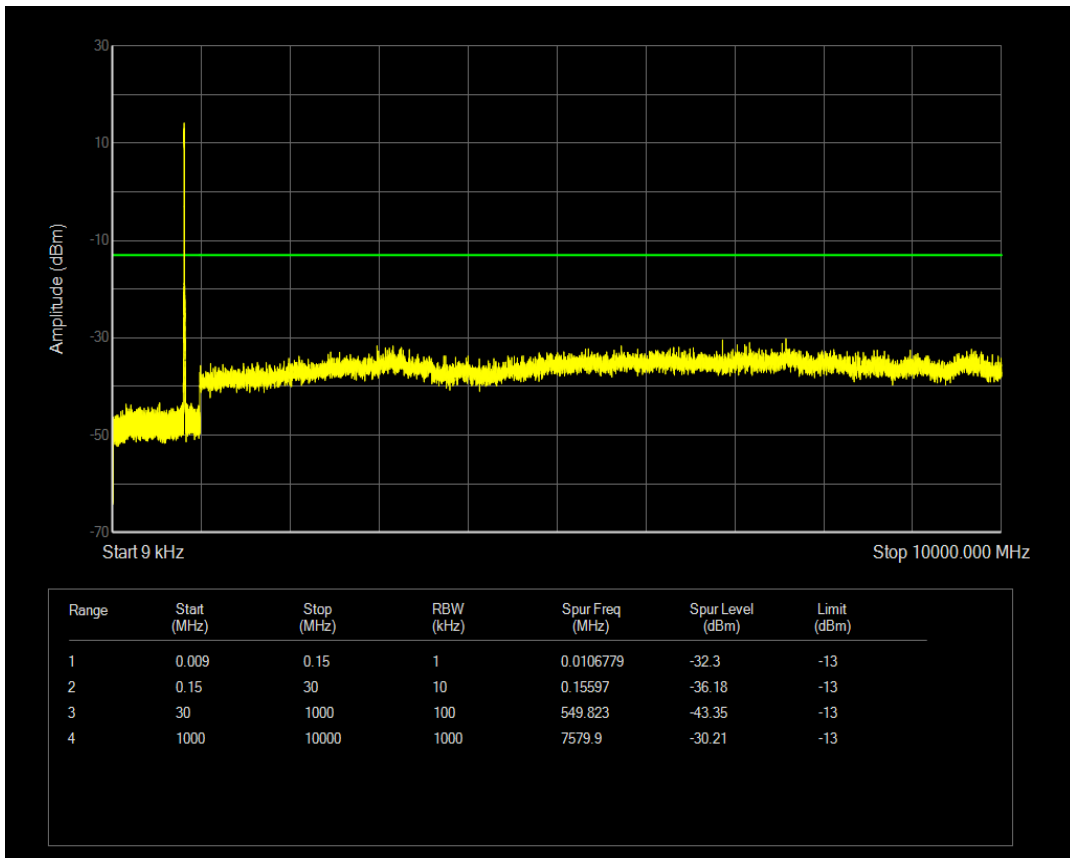

Band5 QAM16 BW=5MHz Channel=20425 RB Size=25 Position=#0

Band5 QPSK BW=5MHz Channel=20525 RB Size=1 Position=#0