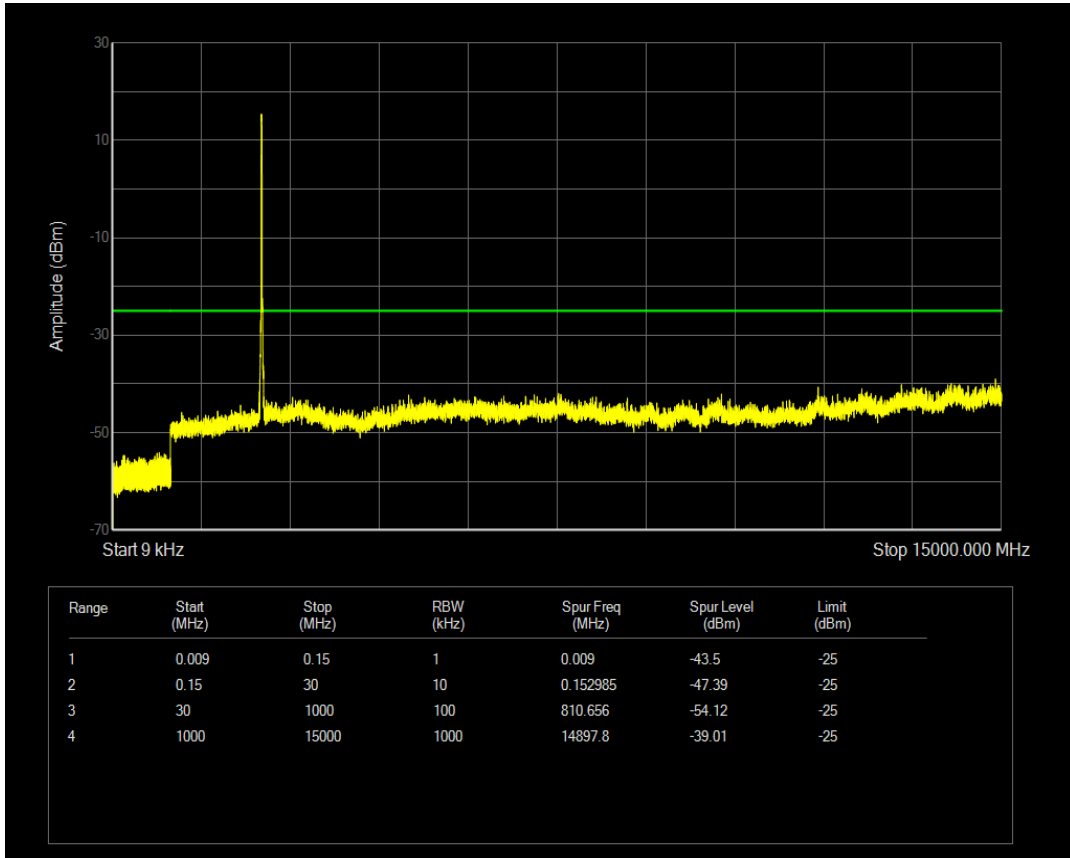

Band7 QPSK BW=15MHz Channel=21100 RB Size=1 Position=#0

Band7 QAM16 BW=15MHz Channel=20825 RB Size=75 Position=#0

Band7 QPSK BW=15MHz Channel=21100 RB Size=75 Position=#0

Band7 QAM16 BW=15MHz Channel=21100 RB Size=75 Position=#0