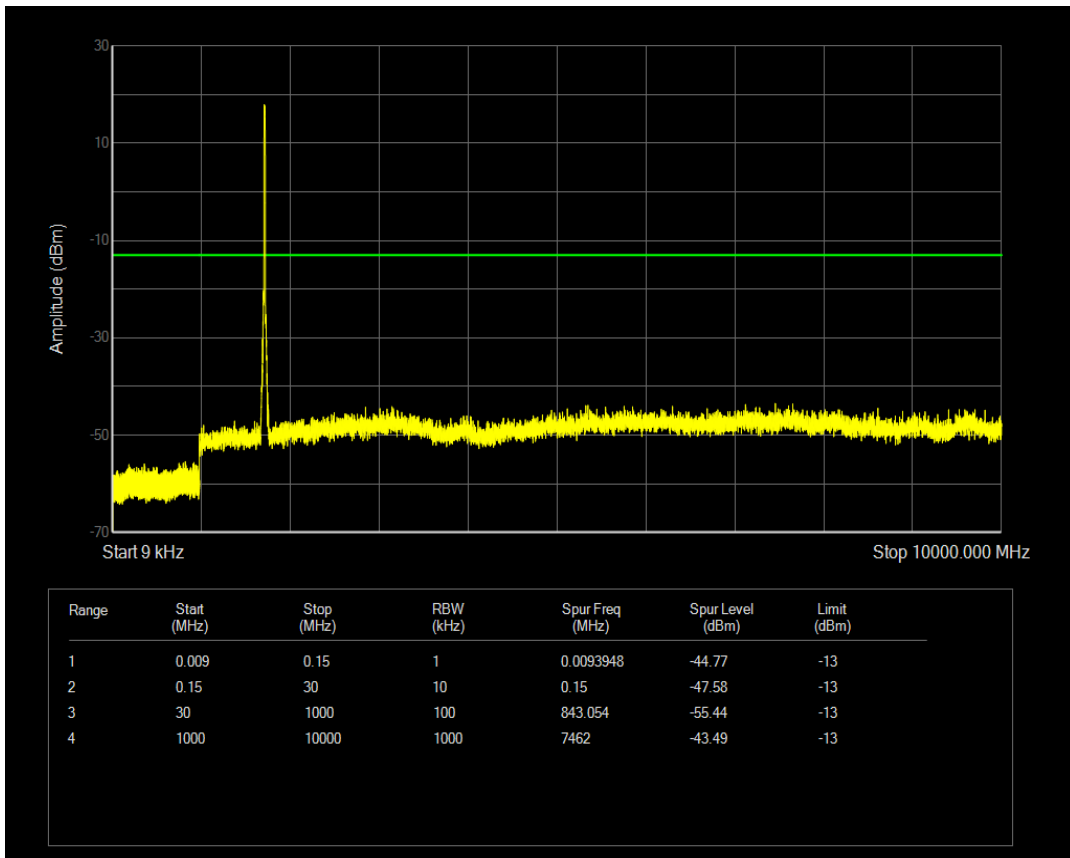

Band4 QAM16 BW=15MHz Channel=20025 RB Size=75 Position=#0

Band4 QPSK BW=15MHz Channel=20175 RB Size=1 Position=#0

Band4 QPSK BW=15MHz Channel=20175 RB Size=75 Position=#0

Band4 QAM16 BW=15MHz Channel=20175 RB Size=1 Position=#0

Band4 QAM16 BW=15MHz Channel=20175 RB Size=75 Position=#0

Band4 QPSK BW=15MHz Channel=20325 RB Size=1 Position=#0

Band4 QPSK BW=15MHz Channel=20325 RB Size=75 Position=#0

Band4 QAM16 BW=15MHz Channel=20325 RB Size=1 Position=#0