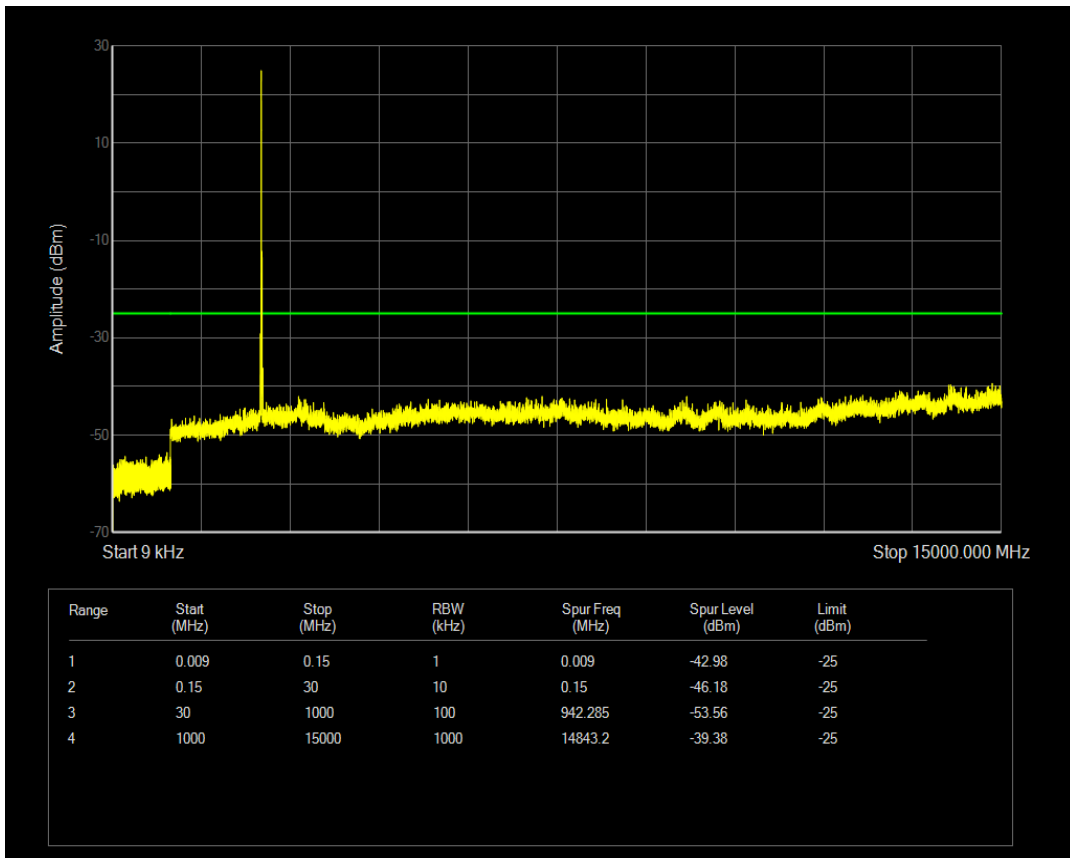

Band7 QPSK BW=15MHz Channel=21100 RB Size=1 Position=#0

Band7 QAM16 BW=15MHz Channel=20825 RB Size=75 Position=#0