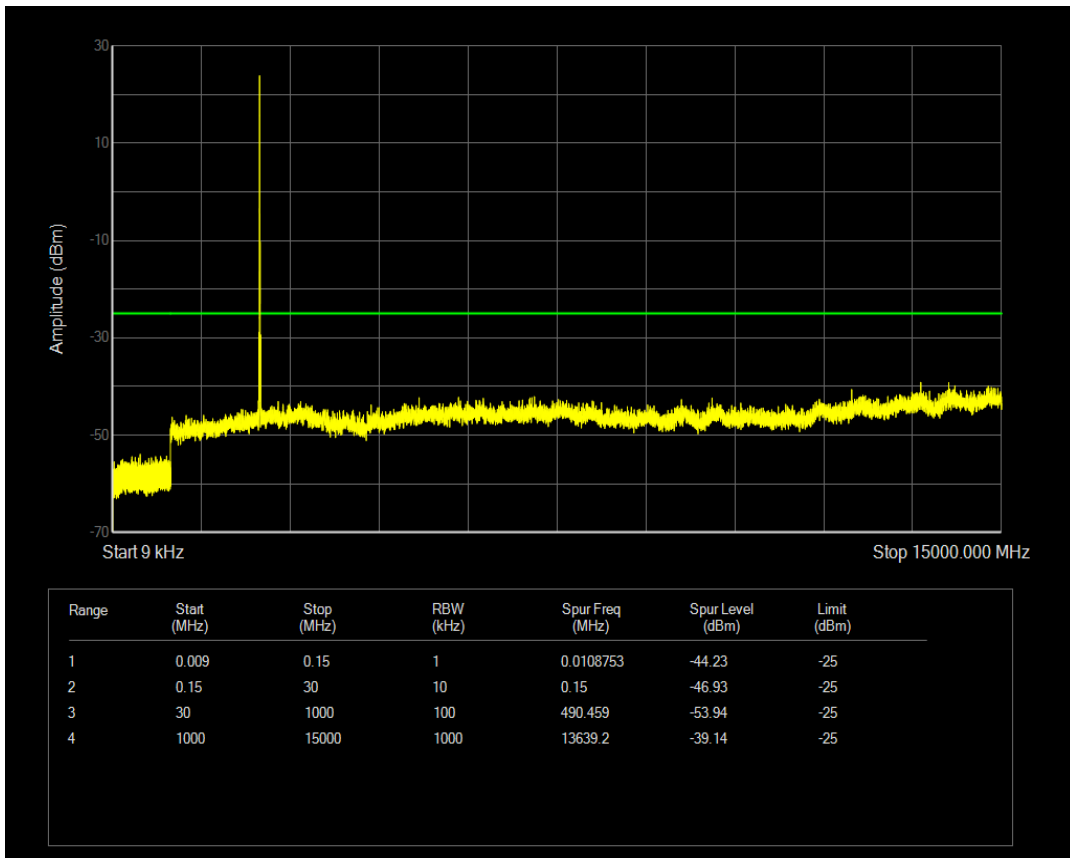

Band7 QAM16 BW=5MHz Channel=21100 RB Size=25 Position=#0

Band7 QPSK BW=5MHz Channel=21425 RB Size=1 Position=#0

Band7 QPSK BW=5MHz Channel=21425 RB Size=25 Position=#0

Band7 QAM16 BW=5MHz Channel=21425 RB Size=1 Position=#0

Band7 QPSK BW=10MHz Channel=20800 RB Size=1 Position=#0

Band7 QAM16 BW=5MHz Channel=21425 RB Size=25 Position=#0

Band7 QPSK BW=10MHz Channel=20800 RB Size=50 Position=#0

Band7 QAM16 BW=10MHz Channel=20800 RB Size=1 Position=#0