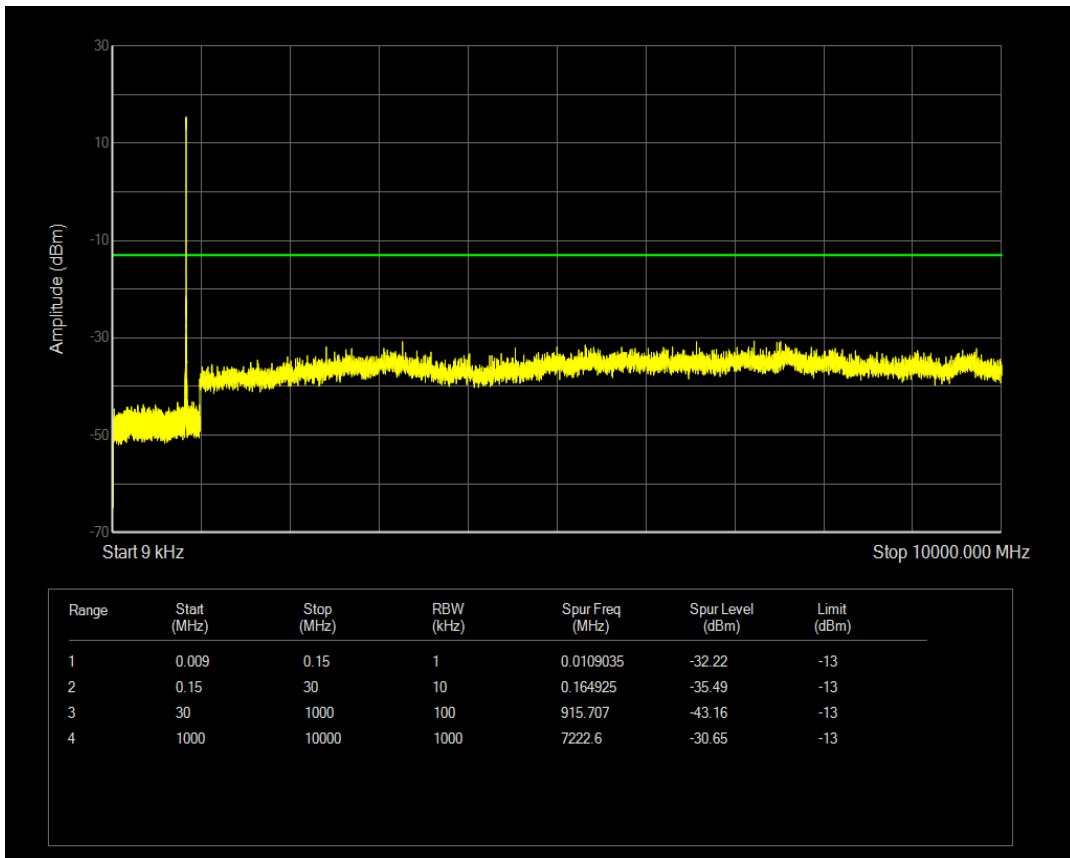

Band5 QPSK BW=3MHz Channel=20635 RB Size=15 Position=#0

Band5 QAM16 BW=3MHz Channel=20635 RB Size=1 Position=#0