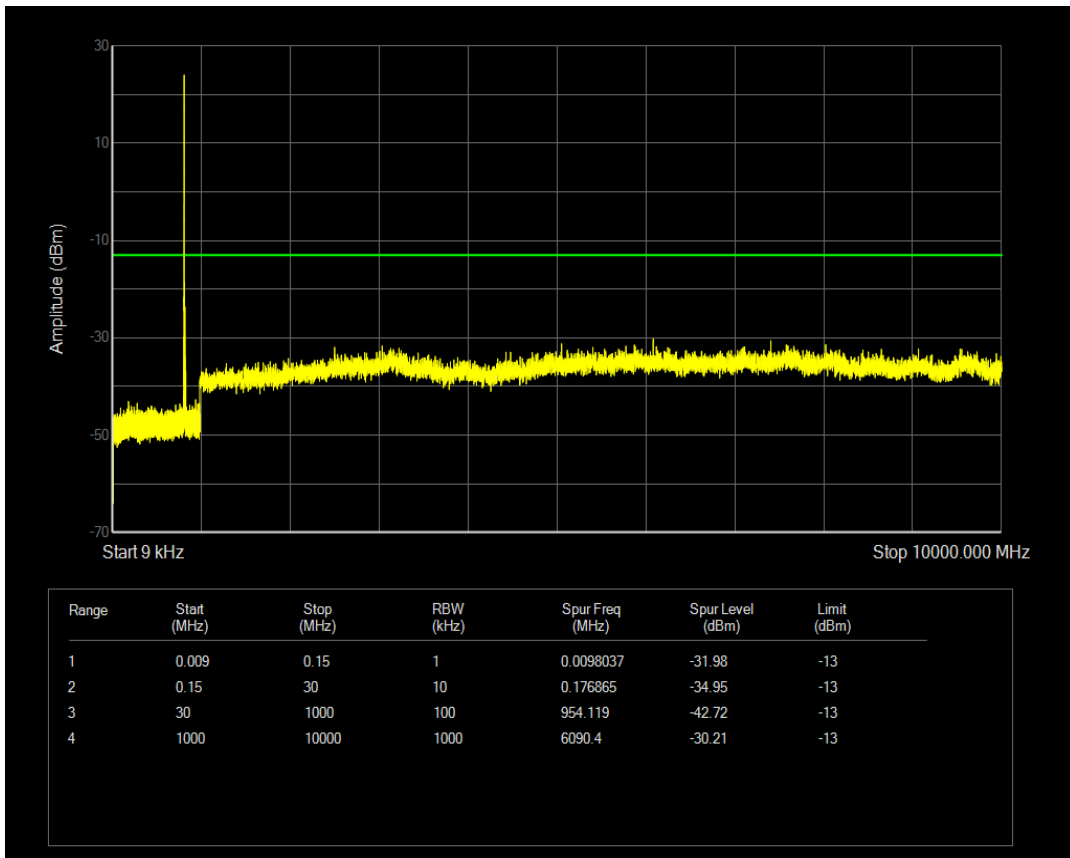

Band5 QAM16 BW=10MHz Channel=20450 RB Size=1 Position=#0

Band5 QPSK BW=10MHz Channel=20450 RB Size=50 Position=#0