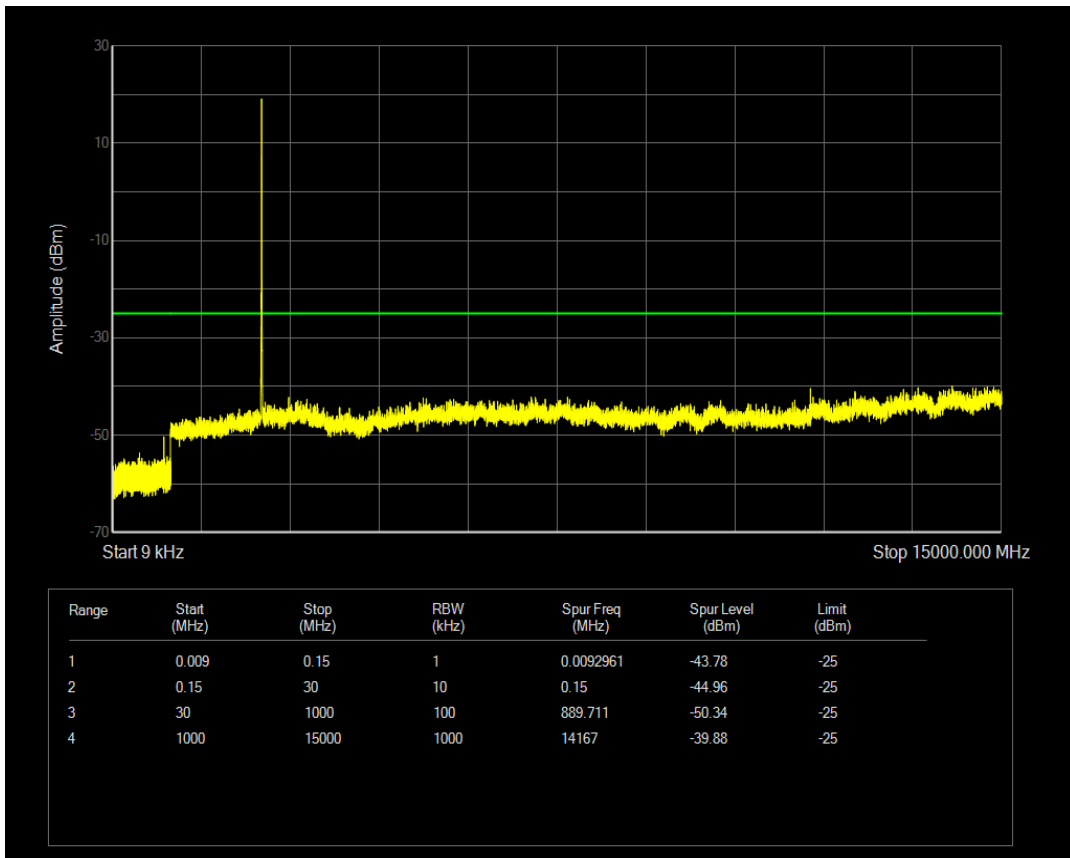

Band7 QPSK BW=5MHz Channel=21100 RB Size=25 Position=#0

Band7 QAM16 BW=5MHz Channel=21100 RB Size=1 Position=#0