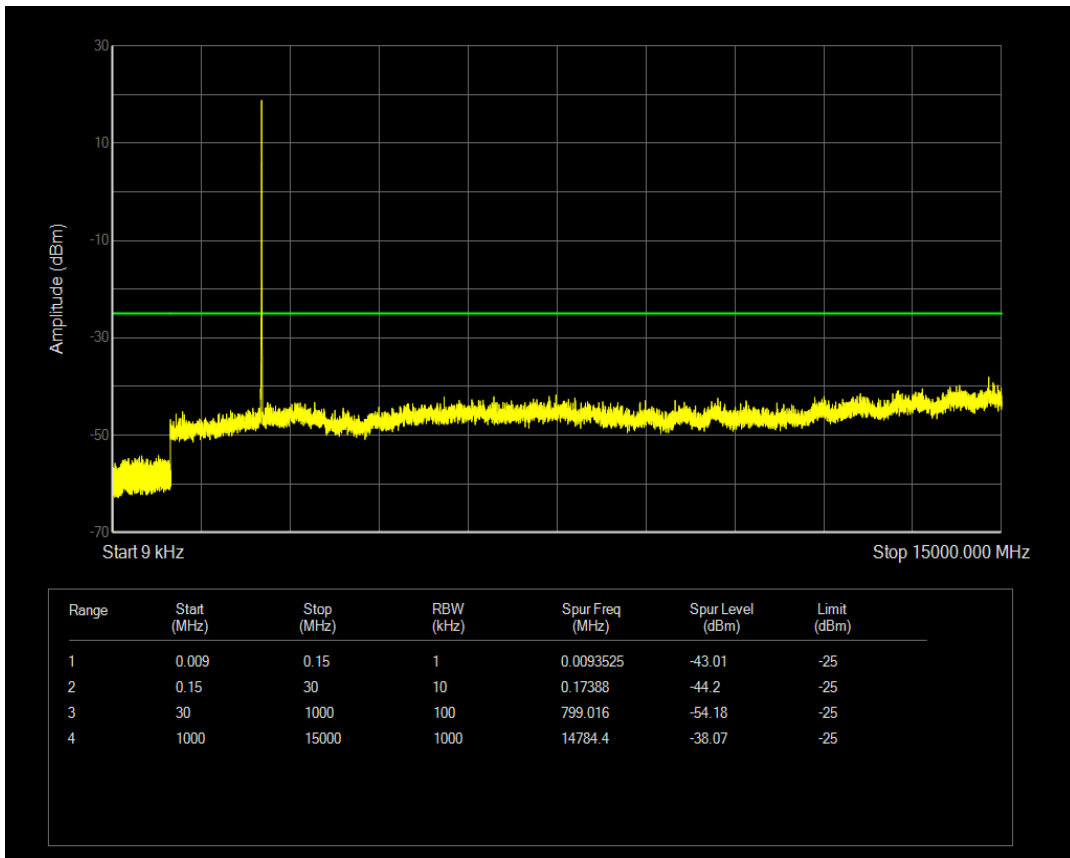

Band7 QAM16 BW=5MHz Channel=21100 RB Size=25 Position=#0

Band7 QPSK BW=5MHz Channel=21425 RB Size=1 Position=#0