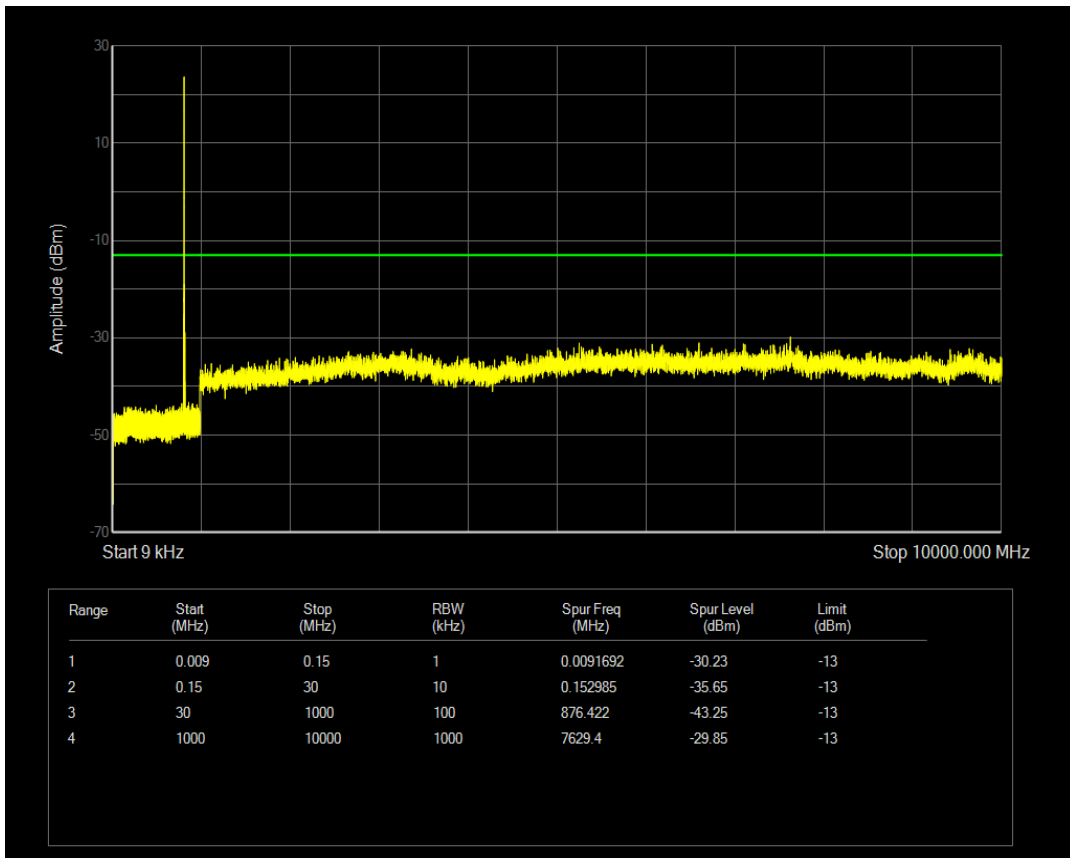

Band5 QPSK BW=5MHz Channel=20425 RB Size=1 Position=#0

Band5 QAM16 BW=5MHz Channel=20425 RB Size=1 Position=#0