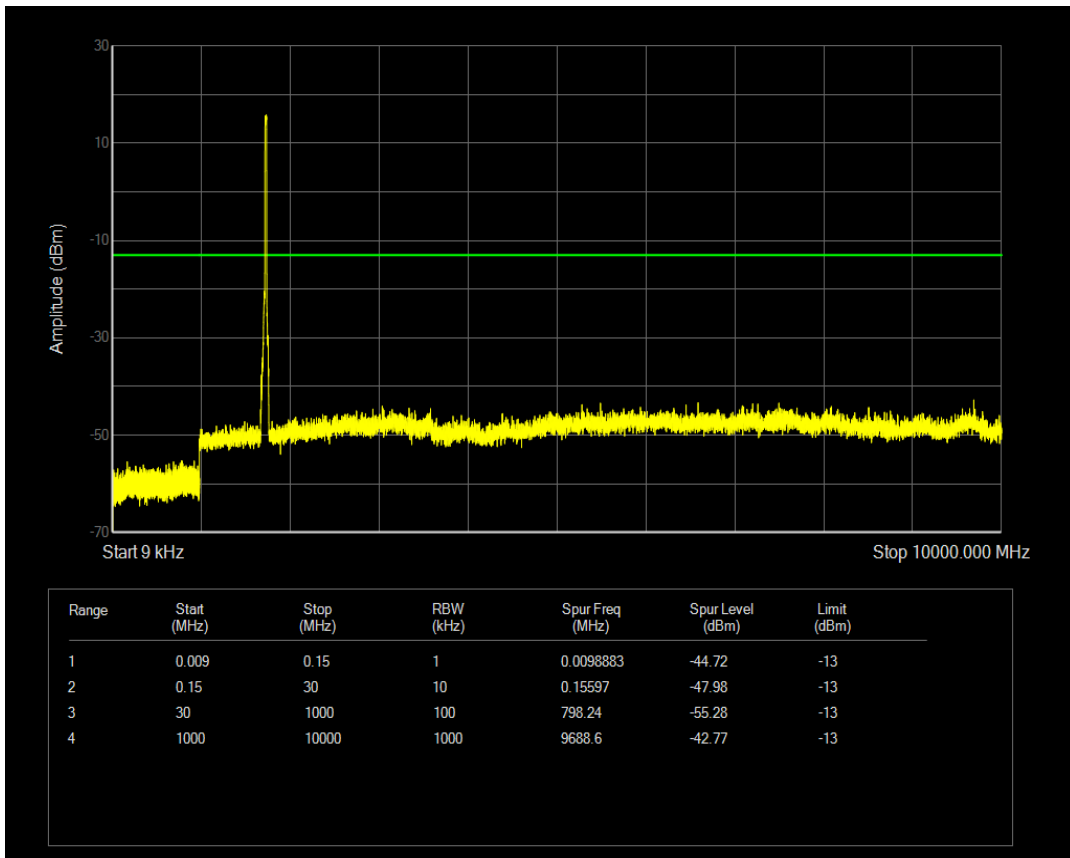

Band4 QAM16 BW=20MHz Channel=20175 RB Size=100 Position=#0

Band4 QPSK BW=20MHz Channel=20300 RB Size=1 Position=#0

Band4 QPSK BW=20MHz Channel=20300 RB Size=100 Position=#0

Band4 QAM16 BW=20MHz Channel=20300 RB Size=1 Position=#0

Band4 QAM16 BW=20MHz Channel=20300 RB Size=100 Position=#0

Band5 QPSK BW=1.4MHz Channel=20407 RB Size=6 Position=#0

Band5 QPSK BW=1.4MHz Channel=20407 RB Size=1 Position=#0

Band5 QAM16 BW=1.4MHz Channel=20407 RB Size=1 Position=#0