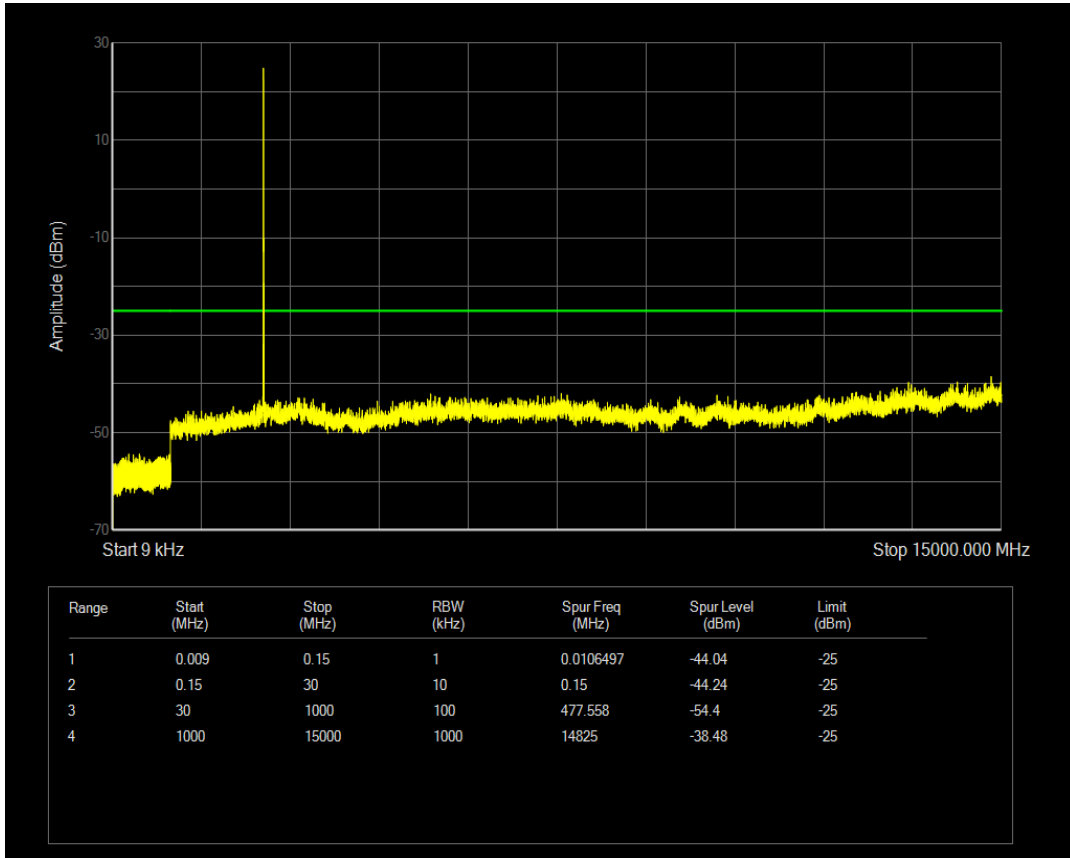

Band7 QPSK BW=5MHz Channel=21425 RB Size=1 Position=#0

Band7 QPSK BW=5MHz Channel=21425 RB Size=25 Position=#0