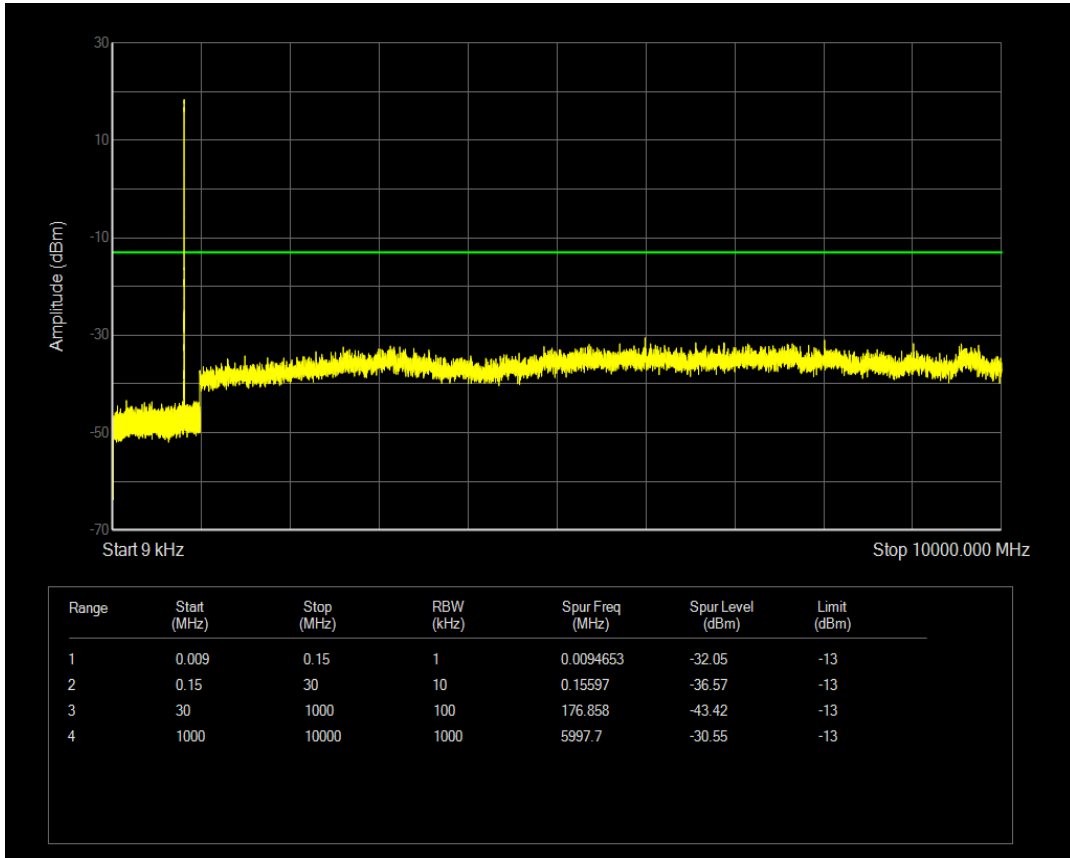

Band4 QAM16 BW=20MHz Channel=20300 RB Size=100 Position=#0

Band5 QPSK BW=1.4MHz Channel=20407 RB Size=6 Position=#0

Band5 QPSK BW=1.4MHz Channel=20407 RB Size=1 Position=#0

Band5 QAM16 BW=1.4MHz Channel=20407 RB Size=1 Position=#0

Band5 QPSK BW=1.4MHz Channel=20525 RB Size=1 Position=#0

Band5 QAM16 BW=1.4MHz Channel=20407 RB Size=6 Position=#0

Band5 QAM16 BW=1.4MHz Channel=20525 RB Size=1 Position=#0

Band5 QPSK BW=1.4MHz Channel=20525 RB Size=6 Position=#0