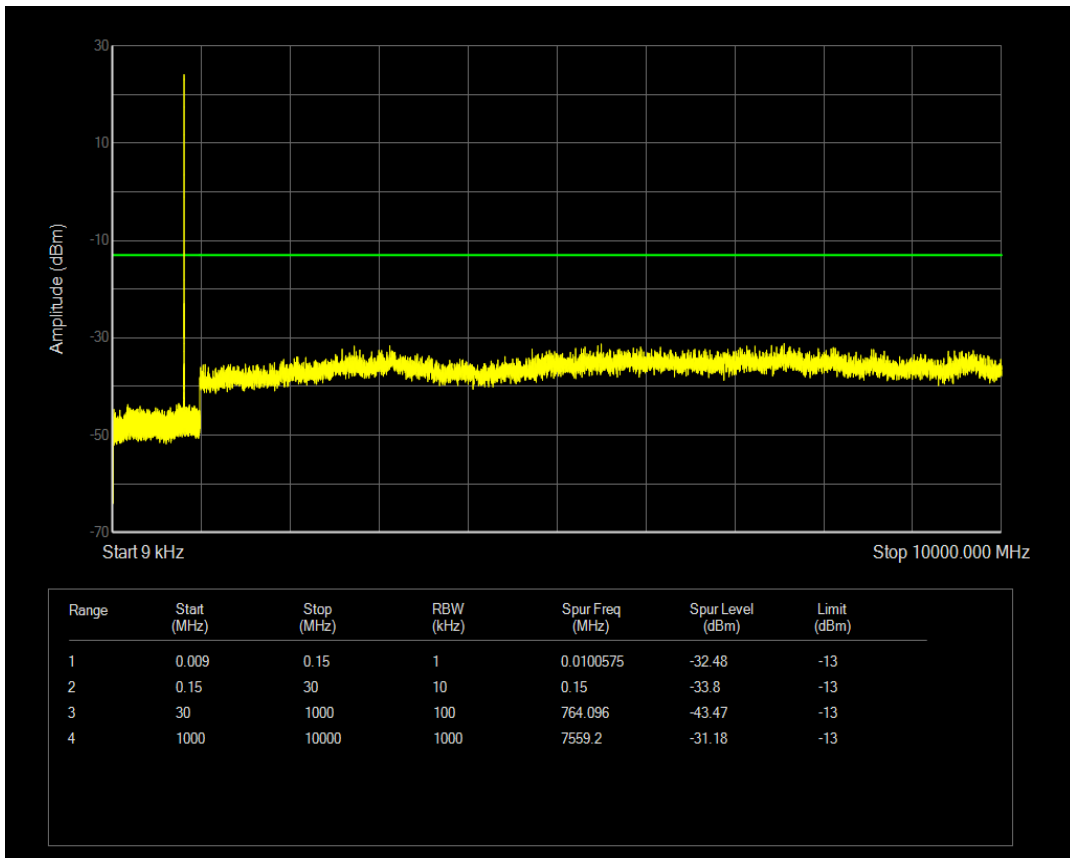

Band4 QAM16 BW=20MHz Channel=20175 RB Size=100 Position=#0

Band4 QPSK BW=20MHz Channel=20300 RB Size=1 Position=#0

Band4 QPSK BW=20MHz Channel=20300 RB Size=100 Position=#0

Band4 QAM16 BW=20MHz Channel=20300 RB Size=1 Position=#0

Band4 QAM16 BW=20MHz Channel=20300 RB Size=100 Position=#0

Band5 QPSK BW=1.4MHz Channel=20407 RB Size=6 Position=#0

Band5 QPSK BW=1.4MHz Channel=20407 RB Size=1 Position=#0

Band5 QAM16 BW=1.4MHz Channel=20407 RB Size=1 Position=#0