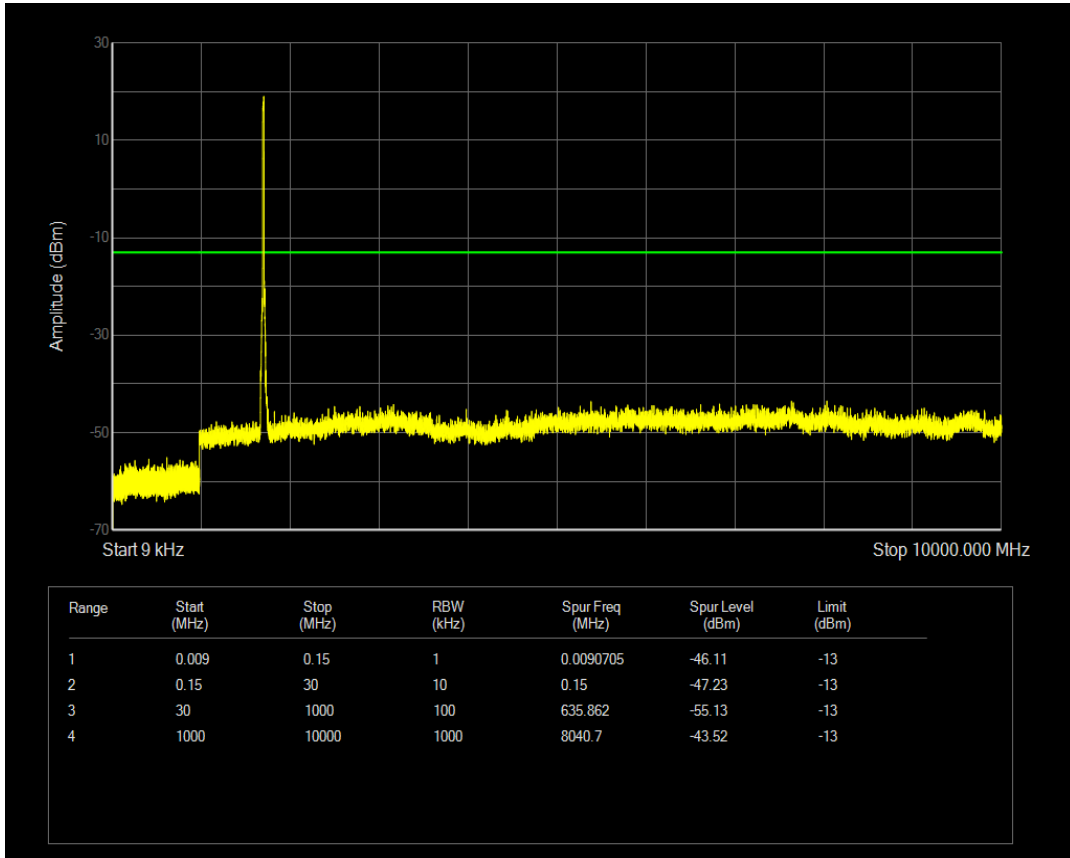

Band4 QAM16 BW=10MHz Channel=20350 RB Size=50 Position=#0

Band4 QPSK BW=15MHz Channel=20025 RB Size=1 Position=#0

Band4 QAM16 BW=15MHz Channel=20025 RB Size=1 Position=#0

Band4 QPSK BW=15MHz Channel=20025 RB Size=75 Position=#0

Band4 QAM16 BW=15MHz Channel=20025 RB Size=75 Position=#0

Band4 QPSK BW=15MHz Channel=20175 RB Size=1 Position=#0

Band4 QPSK BW=15MHz Channel=20175 RB Size=75 Position=#0

Band4 QAM16 BW=15MHz Channel=20175 RB Size=1 Position=#0