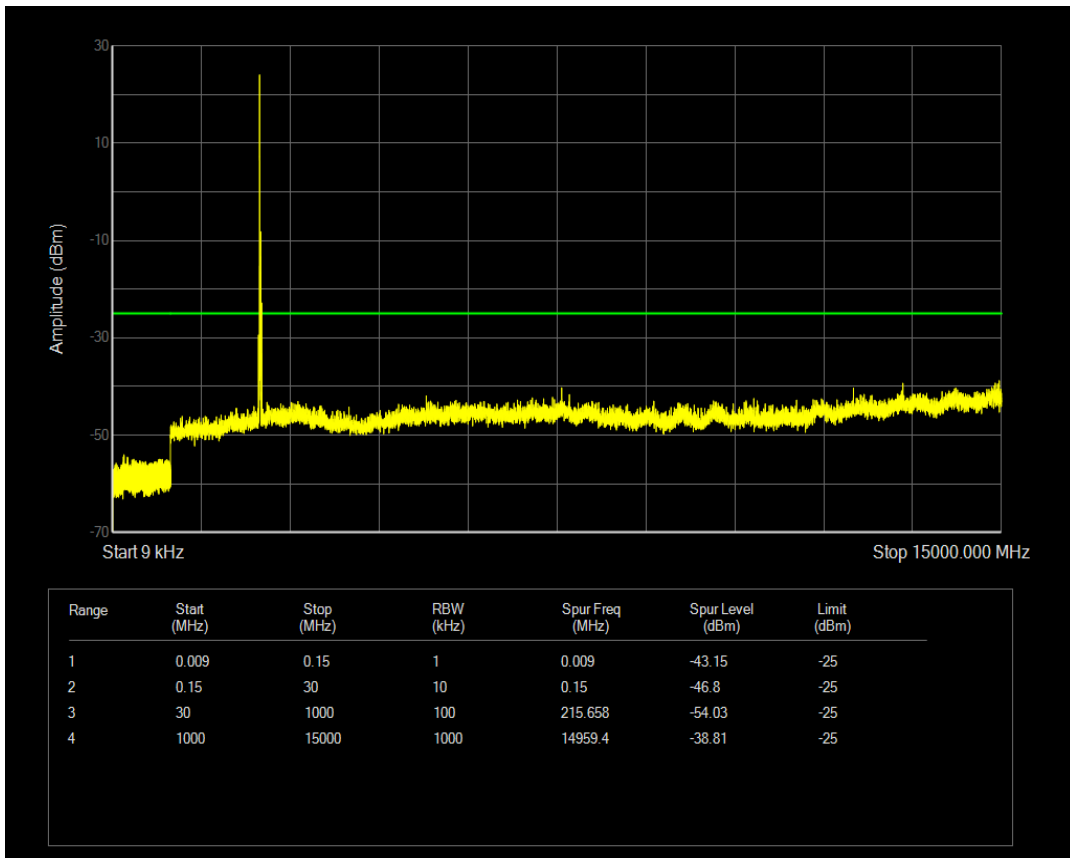

Band7 QAM16 BW=15MHz Channel=21100 RB Size=1 Position=#0

Band7 QPSK BW=15MHz Channel=21375 RB Size=1 Position=#0

Band7 QPSK BW=15MHz Channel=21375 RB Size=75 Position=#0

Band7 QAM16 BW=15MHz Channel=21375 RB Size=1 Position=#0

Band7 QPSK BW=20MHz Channel=20850 RB Size=1 Position=#0

Band7 QAM16 BW=15MHz Channel=21375 RB Size=75 Position=#0

Band7 QPSK BW=20MHz Channel=20850 RB Size=100 Position=#0

Band7 QAM16 BW=20MHz Channel=20850 RB Size=100 Position=#0