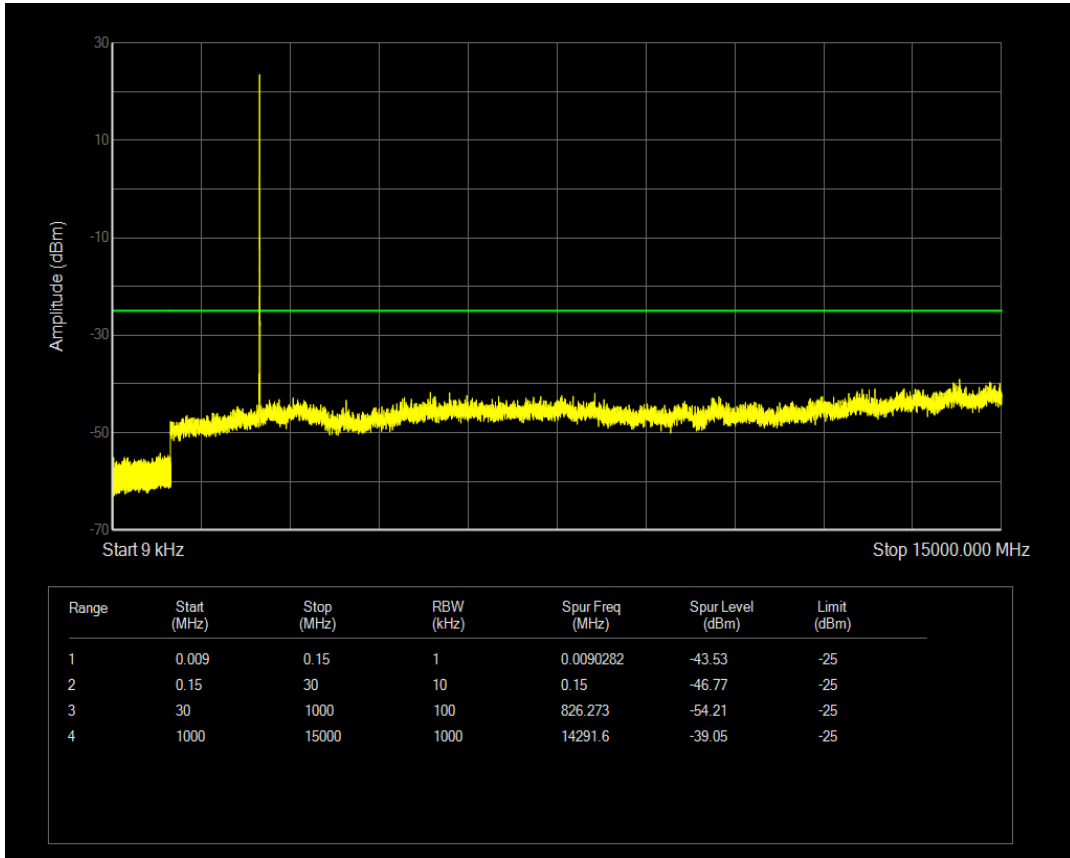

Band7 QPSK BW=5MHz Channel=20775 RB Size=1 Position=#0

Band7 QPSK BW=5MHz Channel=20775 RB Size=25 Position=#0