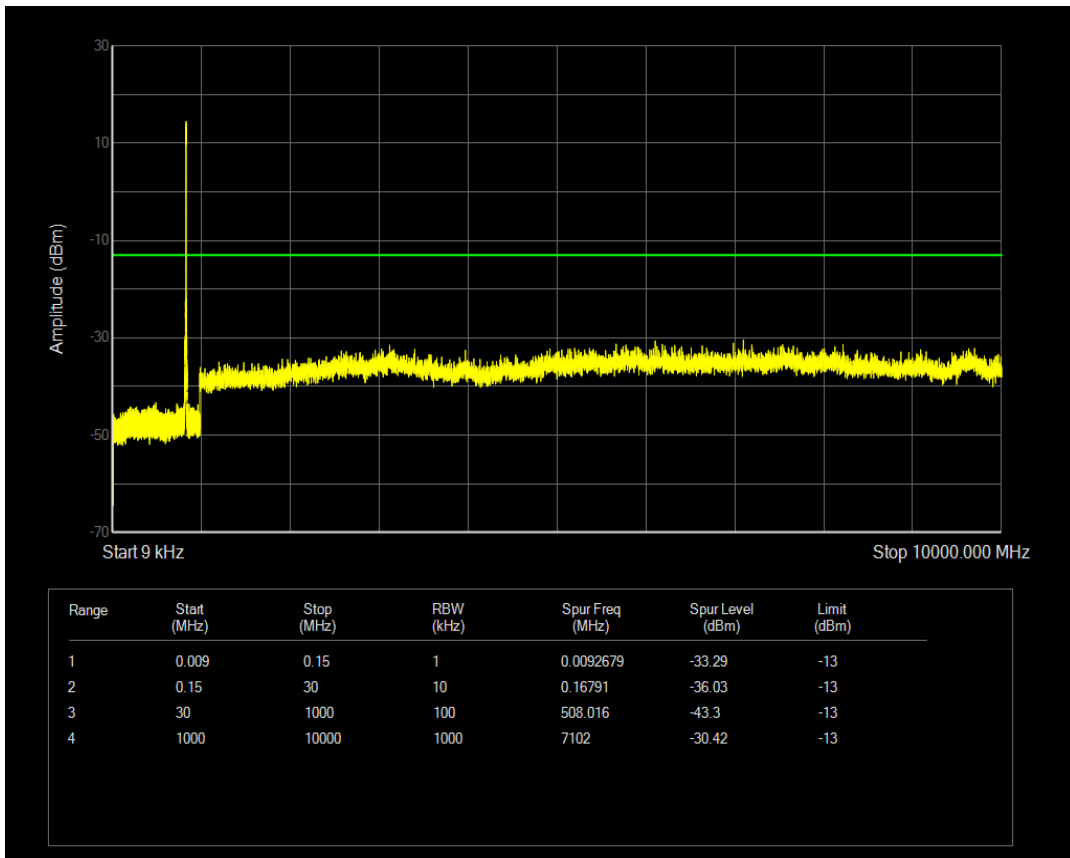

Band5 QPSK BW=5MHz Channel=20625 RB Size=25 Position=#0

Band5 QAM16 BW=5MHz Channel=20625 RB Size=25 Position=#0