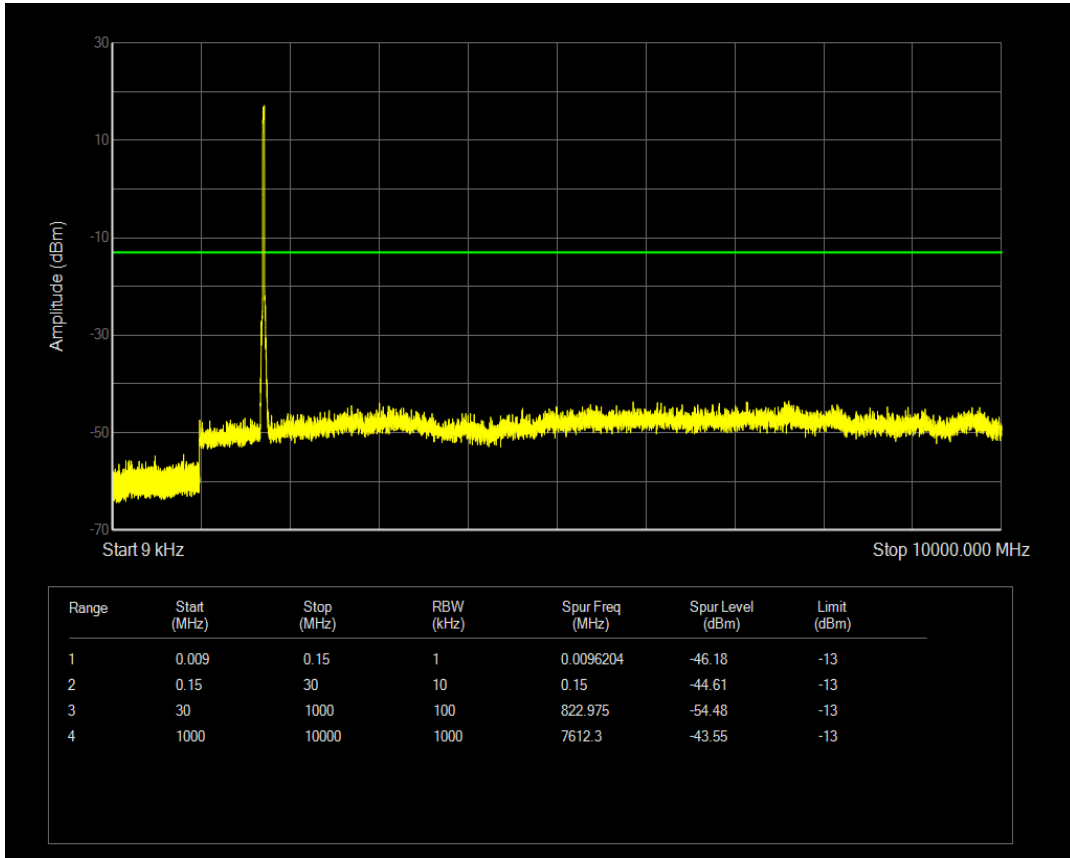

Band4 QAM16 BW=15MHz Channel=20325 RB Size=75 Position=#0

Band4 QPSK BW=20MHz Channel=20050 RB Size=1 Position=#0

Band4 QAM16 BW=20MHz Channel=20050 RB Size=1 Position=#0

Band4 QPSK BW=20MHz Channel=20050 RB Size=100 Position=#0

Band4 QAM16 BW=20MHz Channel=20050 RB Size=100 Position=#0

Band4 QPSK BW=20MHz Channel=20175 RB Size=1 Position=#0

Band4 QPSK BW=20MHz Channel=20175 RB Size=100 Position=#0

Band4 QAM16 BW=20MHz Channel=20175 RB Size=1 Position=#0