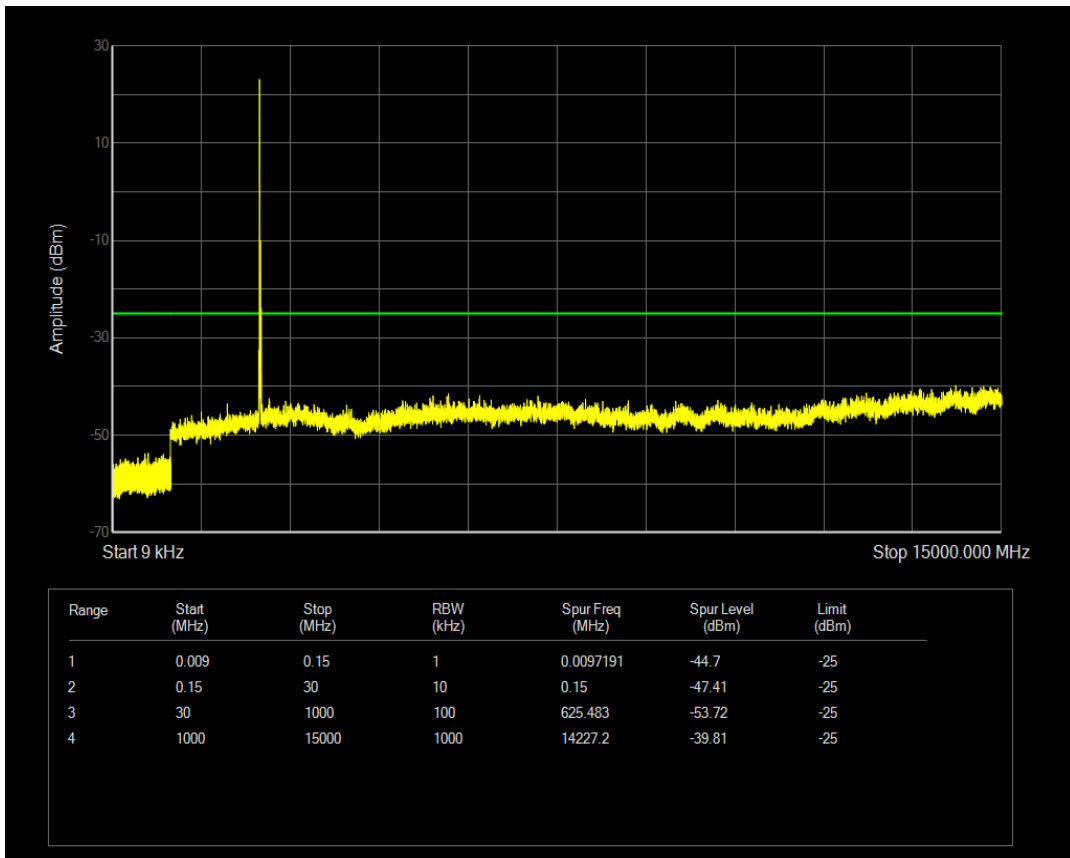

Band7 QPSK BW=15MHz Channel=20825 RB Size=1 Position=#0

Band7 QAM16 BW=15MHz Channel=20825 RB Size=1 Position=#0