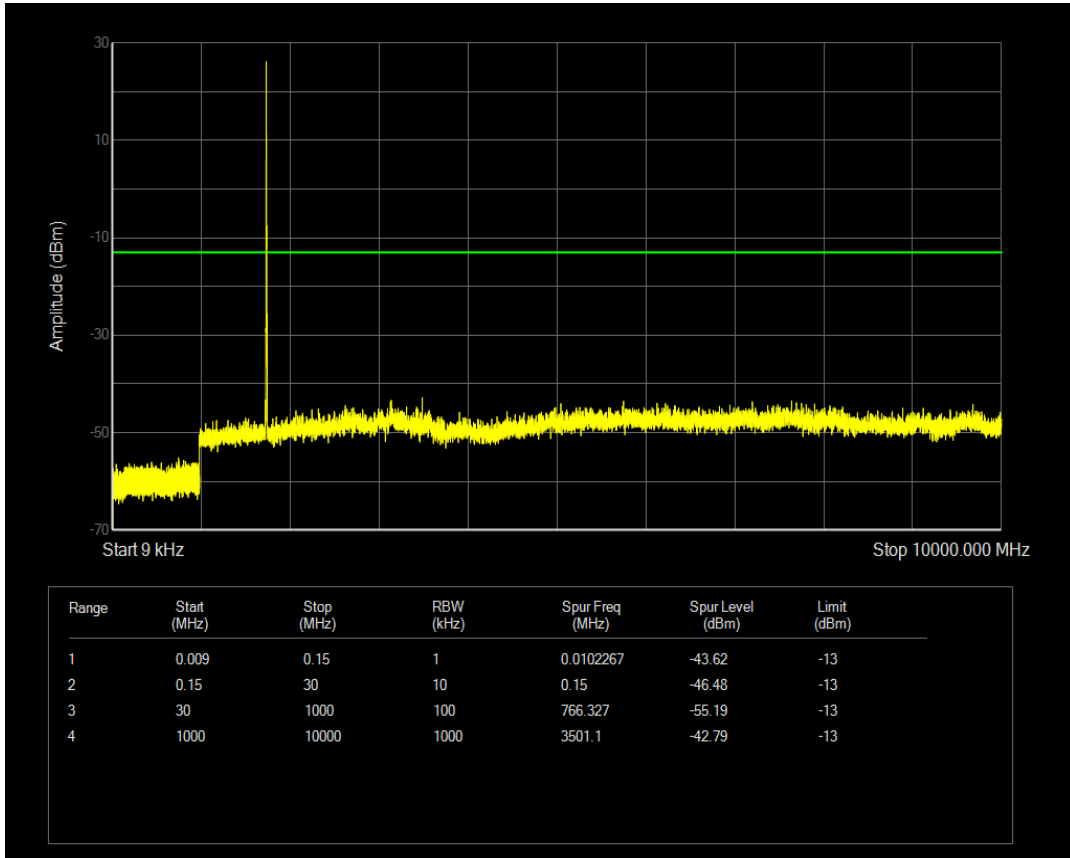

Band4 QAM16 BW=5MHz Channel=20175 RB Size=25 Position=#0

Band4 QPSK BW=5MHz Channel=20375 RB Size=1 Position=#0

Band4 QPSK BW=5MHz Channel=20375 RB Size=25 Position=#0

Band4 QAM16 BW=5MHz Channel=20375 RB Size=1 Position=#0

Band4 QPSK BW=10MHz Channel=20000 RB Size=1 Position=#0

Band4 QAM16 BW=5MHz Channel=20375 RB Size=25 Position=#0

Band4 QPSK BW=10MHz Channel=20000 RB Size=50 Position=#0

Band4 QAM16 BW=10MHz Channel=20000 RB Size=50 Position=#0