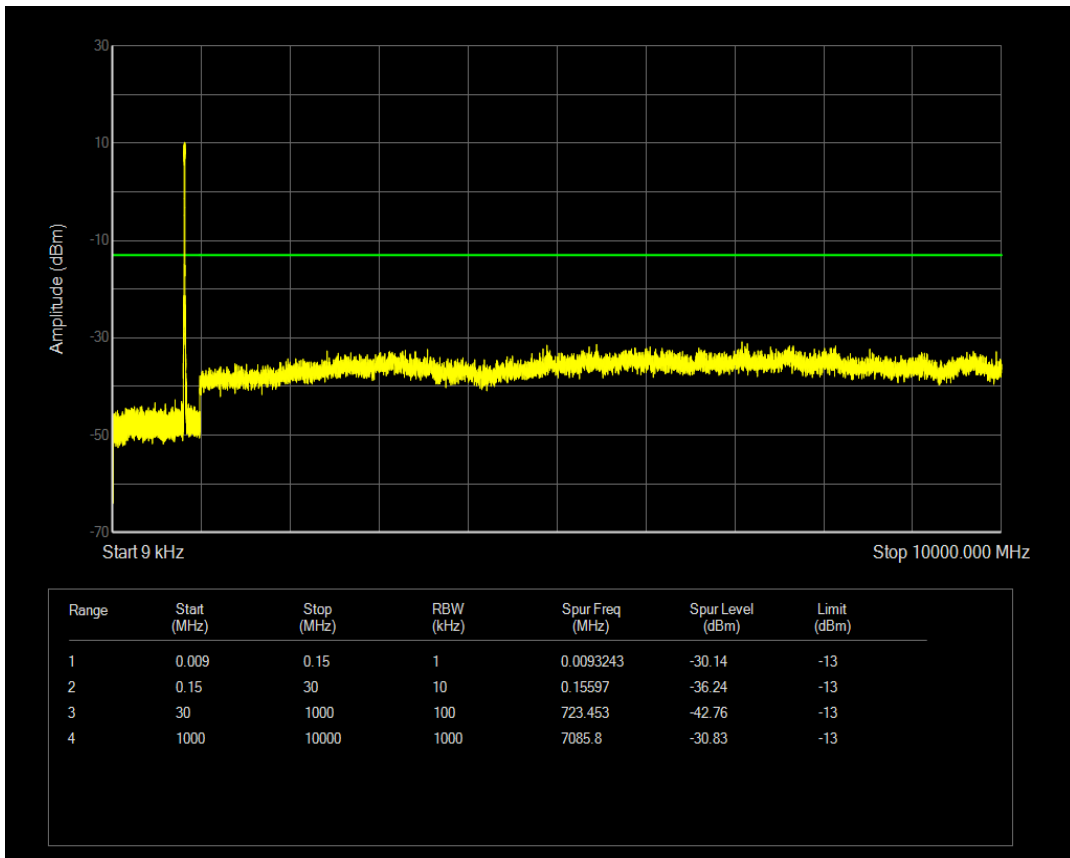

Band5 QAM16 BW=5MHz Channel=20625 RB Size=1 Position=#0

Band5 QPSK BW=10MHz Channel=20450 RB Size=1 Position=#0

Band5 QAM16 BW=10MHz Channel=20450 RB Size=1 Position=#0

Band5 QPSK BW=10MHz Channel=20450 RB Size=50 Position=#0

Band5 QAM16 BW=10MHz Channel=20450 RB Size=50 Position=#0

Band5 QPSK BW=10MHz Channel=20525 RB Size=1 Position=#0

Band5 QPSK BW=10MHz Channel=20525 RB Size=50 Position=#0

Band5 QAM16 BW=10MHz Channel=20525 RB Size=50 Position=#0