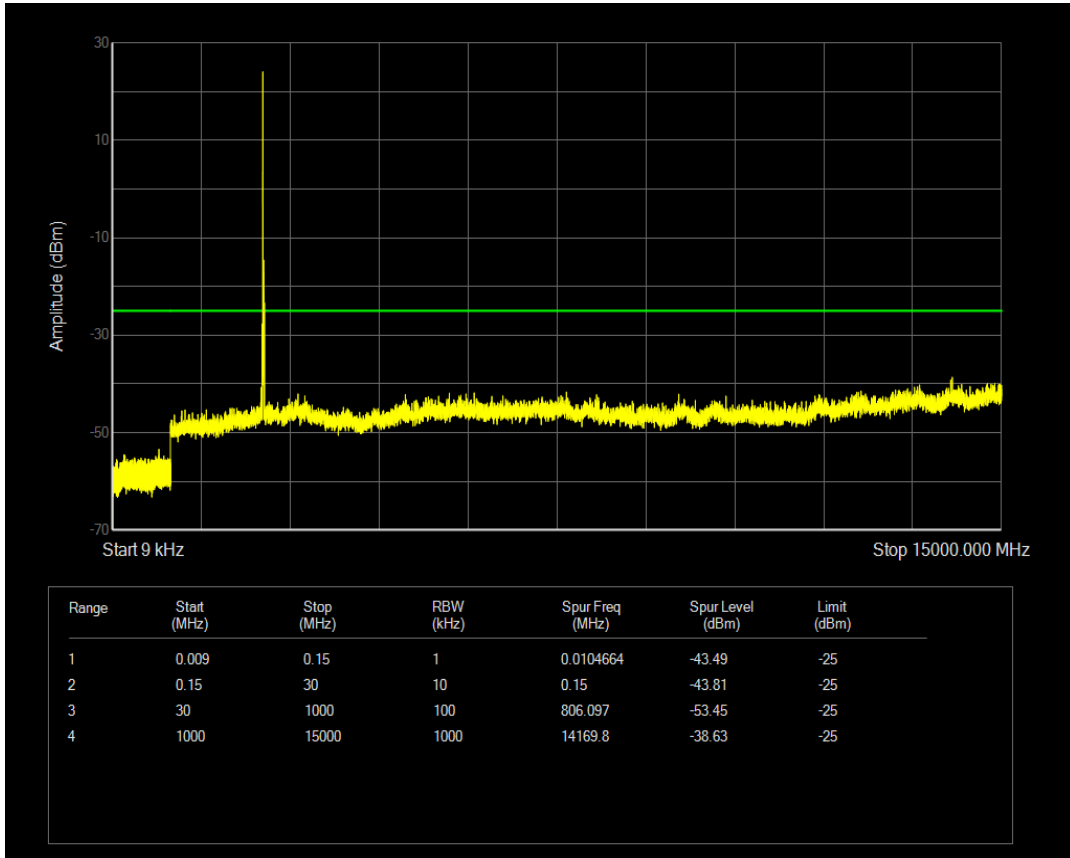

Band7 QPSK BW=15MHz Channel=21375 RB Size=1 Position=#0

Band7 QPSK BW=15MHz Channel=21375 RB Size=75 Position=#0