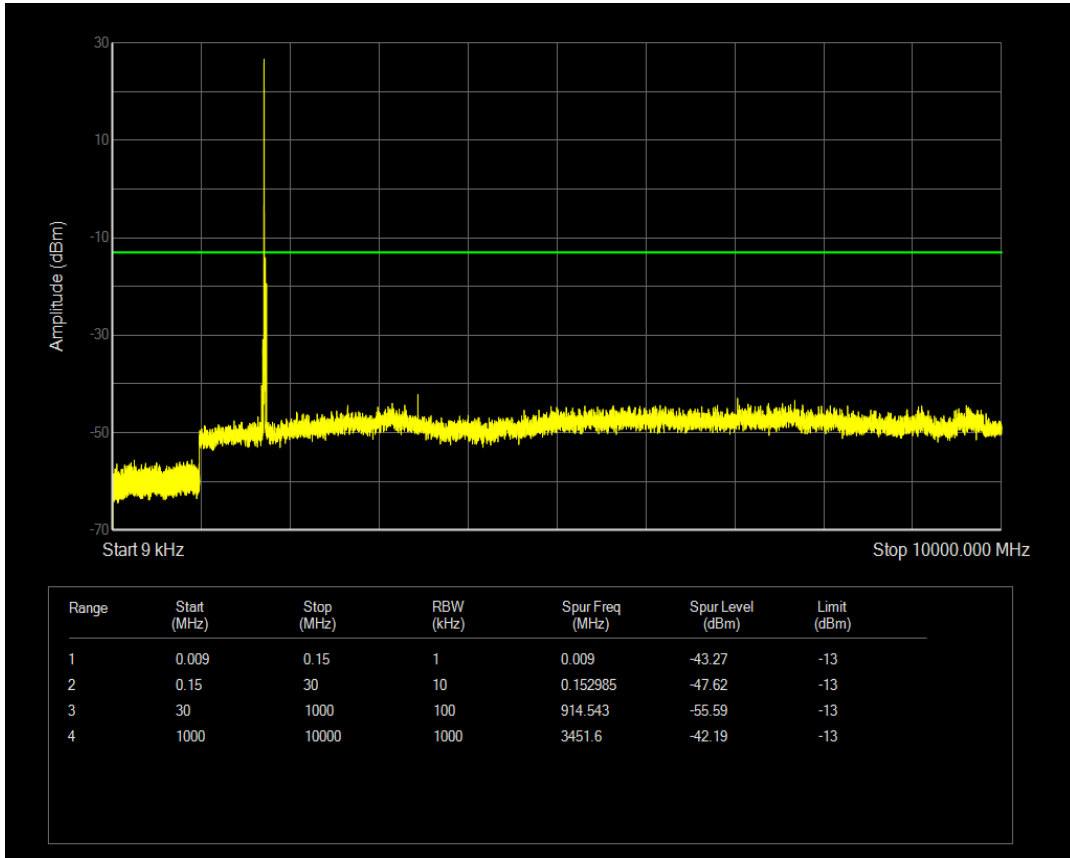

Band4 QAM16 BW=10MHz Channel=20175 RB Size=50 Position=#0

Band4 QPSK BW=10MHz Channel=20350 RB Size=50 Position=#0

Band4 QPSK BW=10MHz Channel=20350 RB Size=1 Position=#0

Band4 QAM16 BW=10MHz Channel=20350 RB Size=1 Position=#0

Band4 QAM16 BW=10MHz Channel=20350 RB Size=50 Position=#0

Band4 QPSK BW=15MHz Channel=20025 RB Size=1 Position=#0

Band4 QAM16 BW=15MHz Channel=20025 RB Size=1 Position=#0

Band4 QPSK BW=15MHz Channel=20025 RB Size=75 Position=#0

Band4 QAM16 BW=15MHz Channel=20025 RB Size=75 Position=#0

Band4 QPSK BW=15MHz Channel=20175 RB Size=1 Position=#0

Band4 QPSK BW=15MHz Channel=20175 RB Size=75 Position=#0

Band4 QAM16 BW=15MHz Channel=20175 RB Size=1 Position=#0