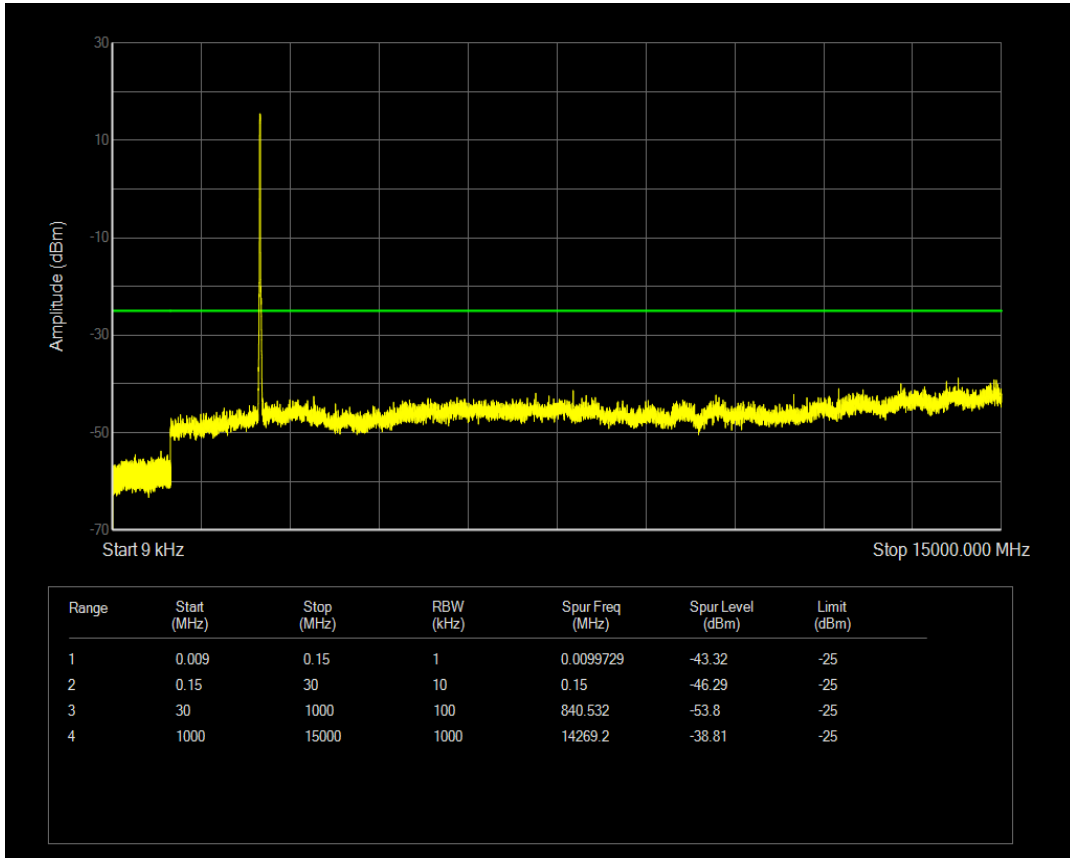

Band7 QPSK BW=15MHz Channel=20825 RB Size=75 Position=#0

Band7 QPSK BW=15MHz Channel=20825 RB Size=1 Position=#0