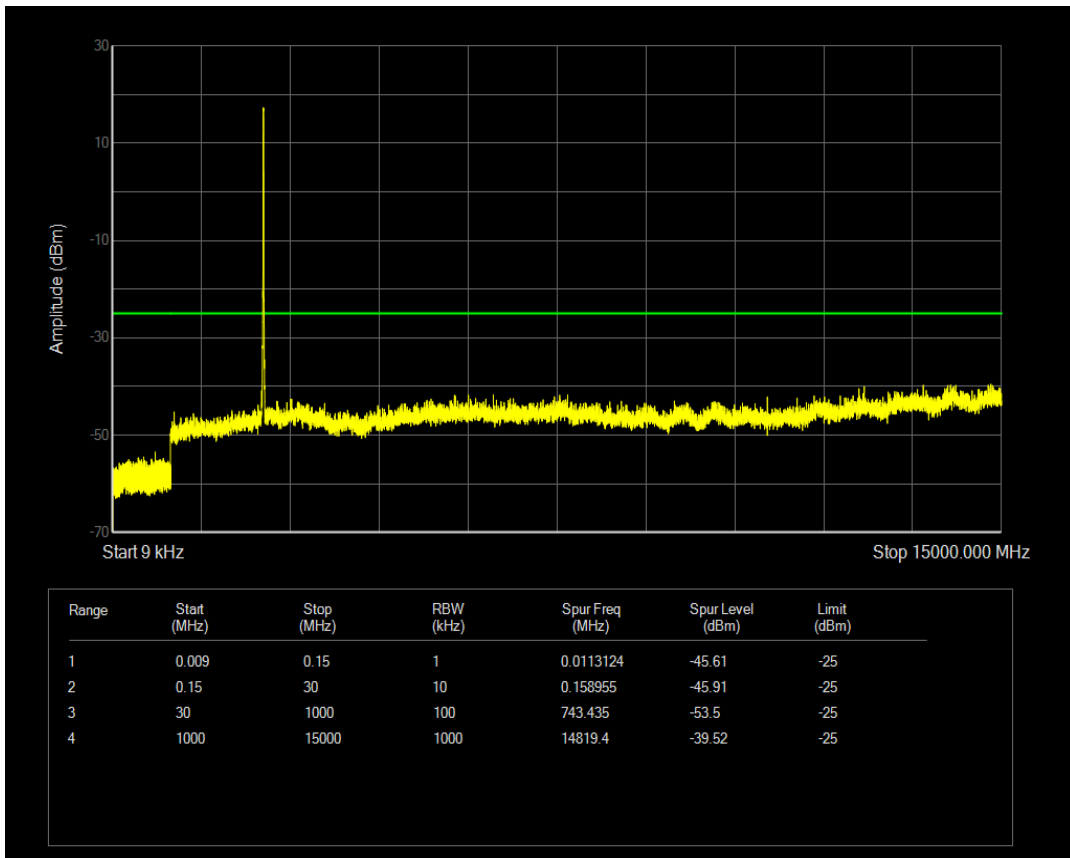

Band7 QPSK BW=10MHz Channel=21400 RB Size=50 Position=#0

Band7 QAM16 BW=10MHz Channel=21400 RB Size=1 Position=#0