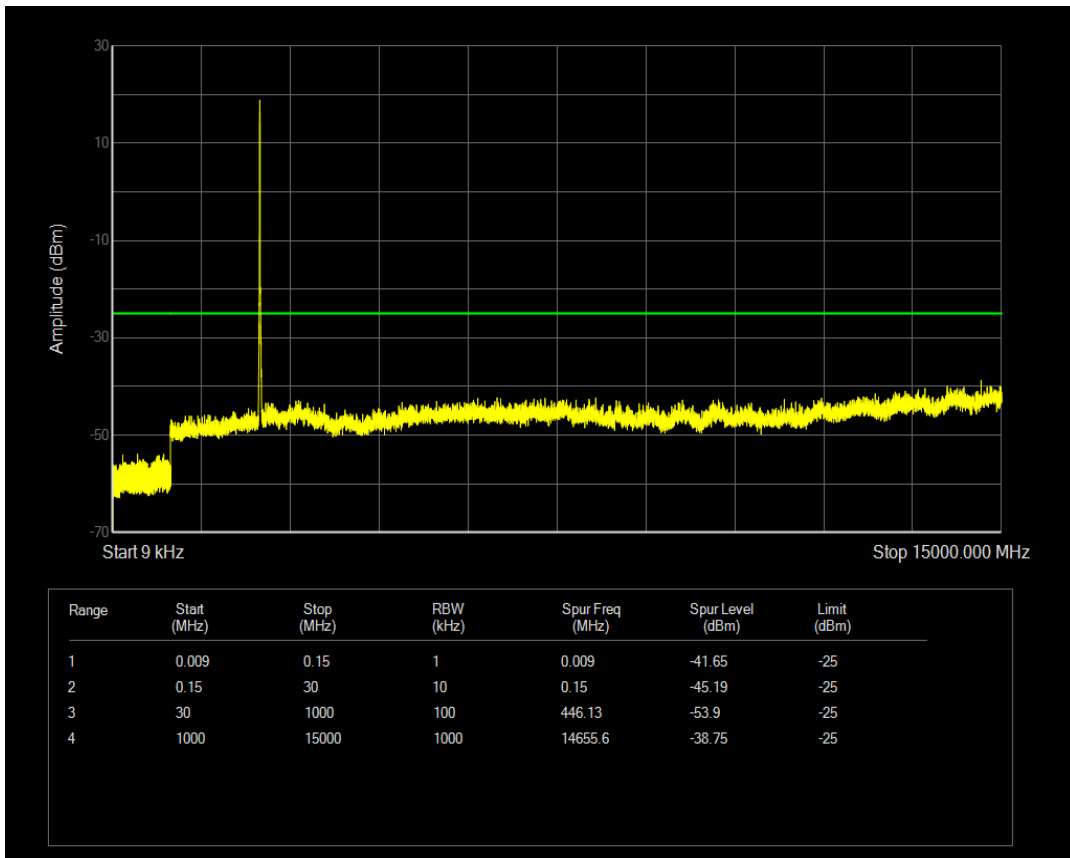

Band7 QPSK BW=10MHz Channel=20800 RB Size=1 Position=#0

Band7 QAM16 BW=5MHz Channel=21425 RB Size=25 Position=#0

Band7 QPSK BW=10MHz Channel=20800 RB Size=50 Position=#0

Band7 QAM16 BW=10MHz Channel=20800 RB Size=1 Position=#0

Band7 QAM16 BW=10MHz Channel=20800 RB Size=50 Position=#0

Band7 QPSK BW=10MHz Channel=21100 RB Size=1 Position=#0

Band7 QPSK BW=10MHz Channel=21100 RB Size=50 Position=#0

Band7 QAM16 BW=10MHz Channel=21100 RB Size=1 Position=#0