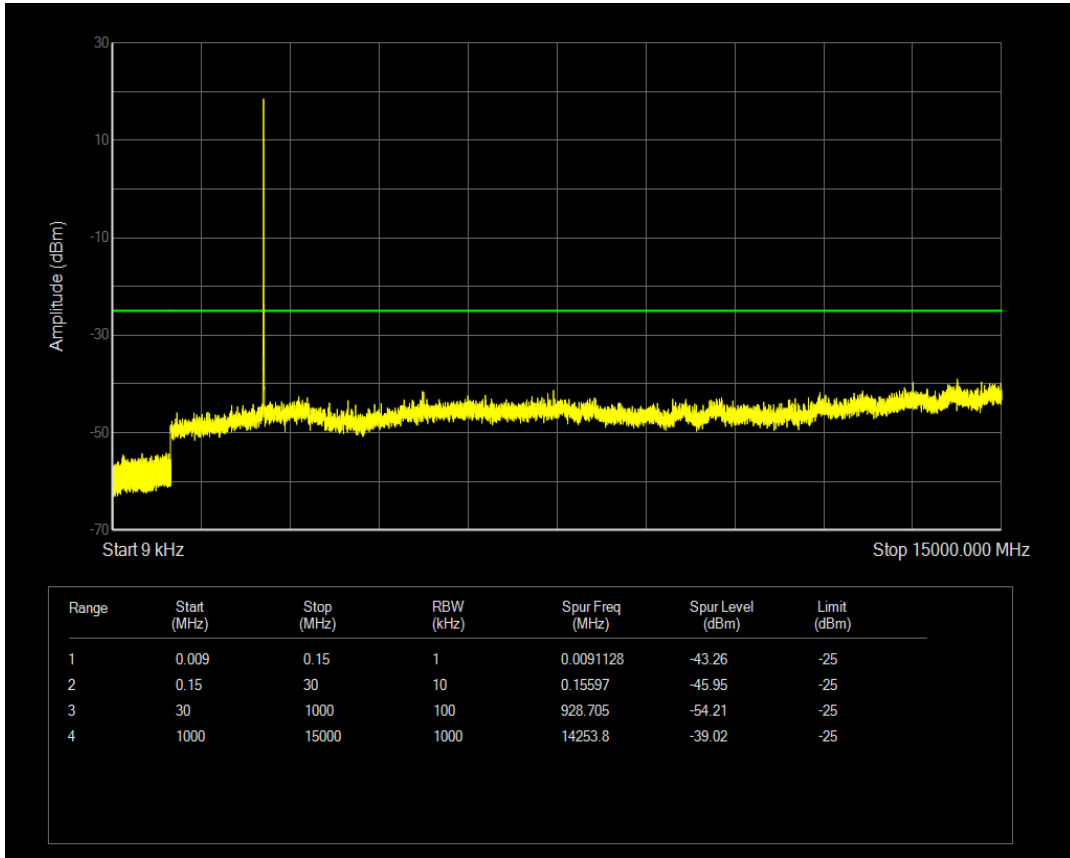

Band7 QAM16 BW=5MHz Channel=21100 RB Size=25 Position=#0

Band7 QPSK BW=5MHz Channel=21425 RB Size=1 Position=#0

Band7 QPSK BW=5MHz Channel=21425 RB Size=25 Position=#0

Band7 QAM16 BW=5MHz Channel=21425 RB Size=1 Position=#0

Band7 QPSK BW=10MHz Channel=20800 RB Size=1 Position=#0

Band7 QAM16 BW=5MHz Channel=21425 RB Size=25 Position=#0

Band7 QPSK BW=10MHz Channel=20800 RB Size=50 Position=#0

Band7 QAM16 BW=10MHz Channel=20800 RB Size=1 Position=#0