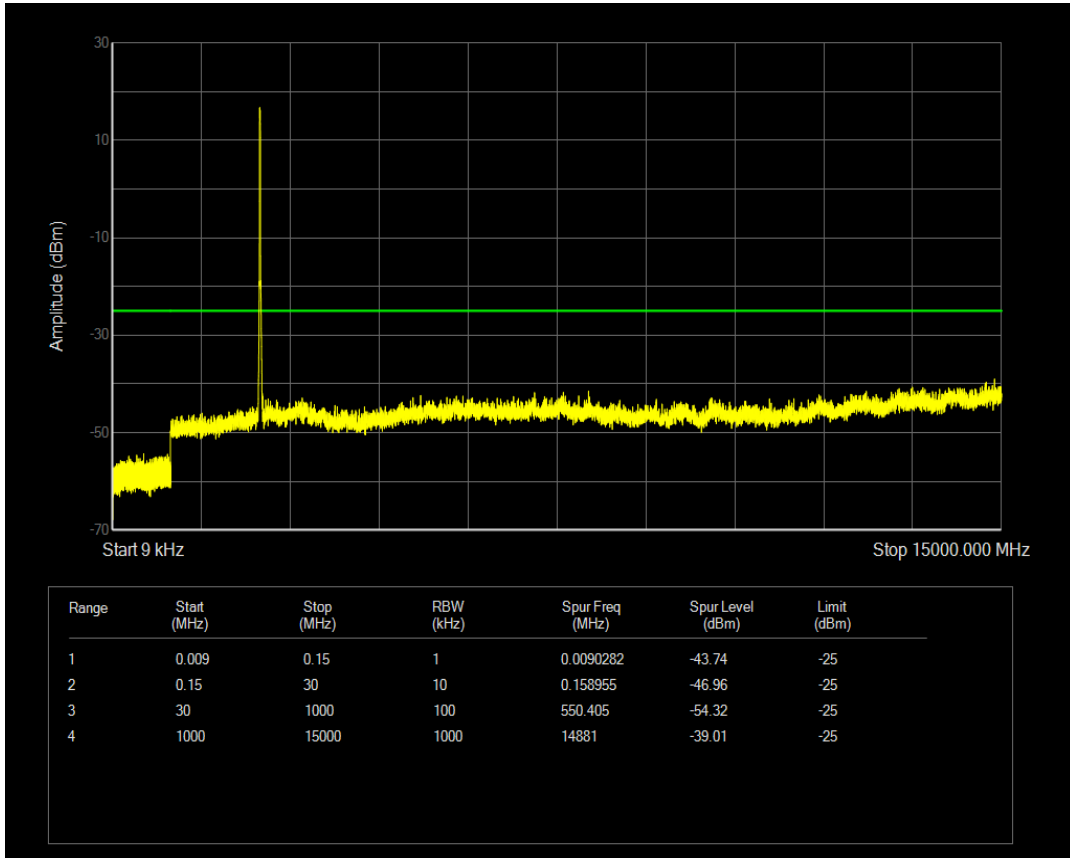

Band7 QAM16 BW=15MHz Channel=20825 RB Size=75 Position=#0

Band7 QPSK BW=15MHz Channel=21100 RB Size=75 Position=#0