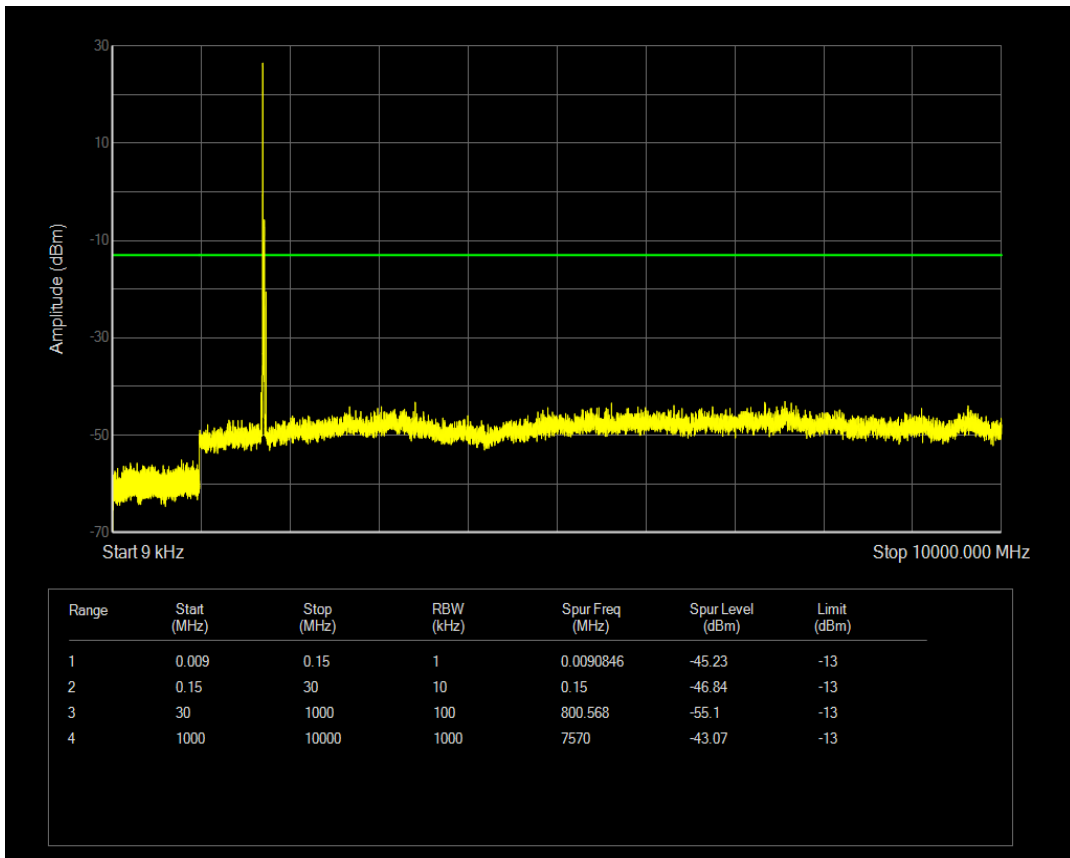

Band4 QAM16 BW=15MHz Channel=20175 RB Size=75 Position=#0

Band4 QPSK BW=15MHz Channel=20325 RB Size=1 Position=#0

Band4 QPSK BW=15MHz Channel=20325 RB Size=75 Position=#0

Band4 QAM16 BW=15MHz Channel=20325 RB Size=1 Position=#0

Band4 QAM16 BW=15MHz Channel=20325 RB Size=75 Position=#0

Band4 QPSK BW=20MHz Channel=20050 RB Size=1 Position=#0

Band4 QAM16 BW=20MHz Channel=20050 RB Size=1 Position=#0

Band4 QPSK BW=20MHz Channel=20050 RB Size=100 Position=#0