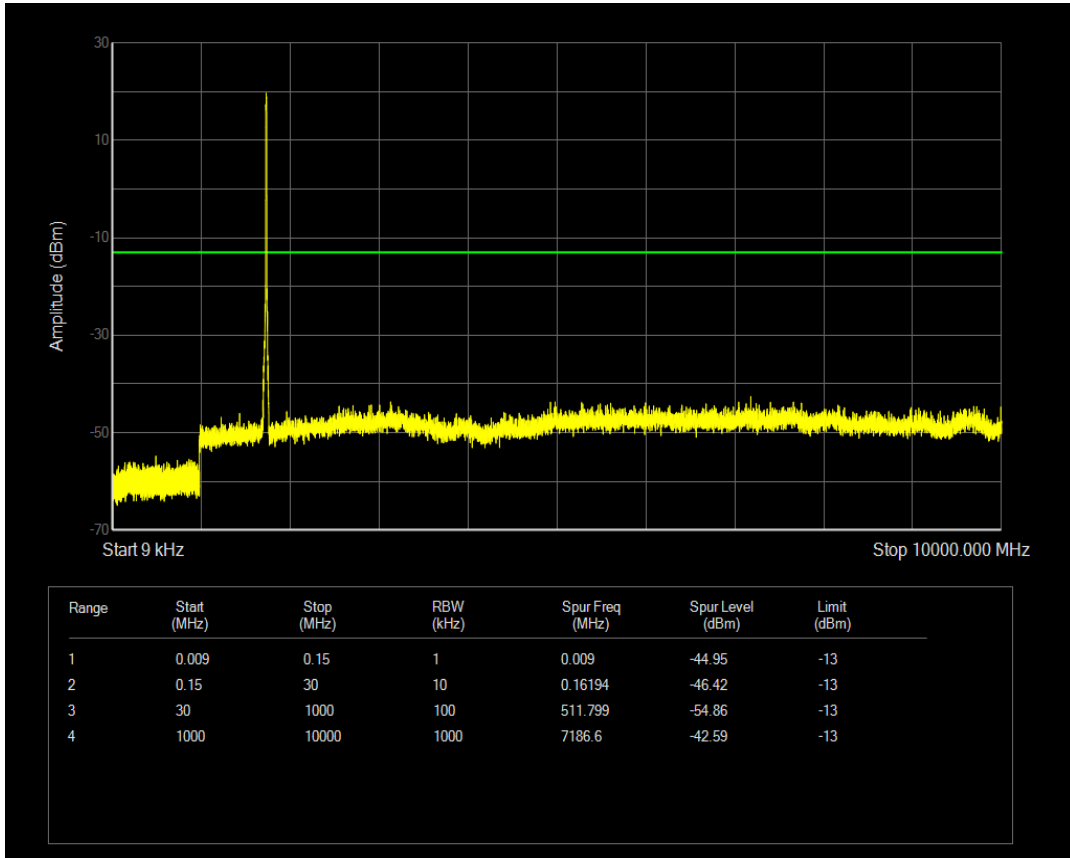

Band4 QPSK BW=10MHz Channel=20000 RB Size=1 Position=#0

Band4 QAM16 BW=5MHz Channel=20375 RB Size=25 Position=#0

Band4 QPSK BW=10MHz Channel=20000 RB Size=50 Position=#0

Band4 QAM16 BW=10MHz Channel=20000 RB Size=50 Position=#0

Band4 QAM16 BW=10MHz Channel=20000 RB Size=1 Position=#0

Band4 QPSK BW=10MHz Channel=20175 RB Size=1 Position=#0

Band4 QPSK BW=10MHz Channel=20175 RB Size=50 Position=#0

Band4 QAM16 BW=10MHz Channel=20175 RB Size=1 Position=#0

Band4 QAM16 BW=10MHz Channel=20175 RB Size=50 Position=#0

Band4 QPSK BW=10MHz Channel=20350 RB Size=50 Position=#0

Band4 QPSK BW=10MHz Channel=20350 RB Size=1 Position=#0

Band4 QAM16 BW=10MHz Channel=20350 RB Size=1 Position=#0