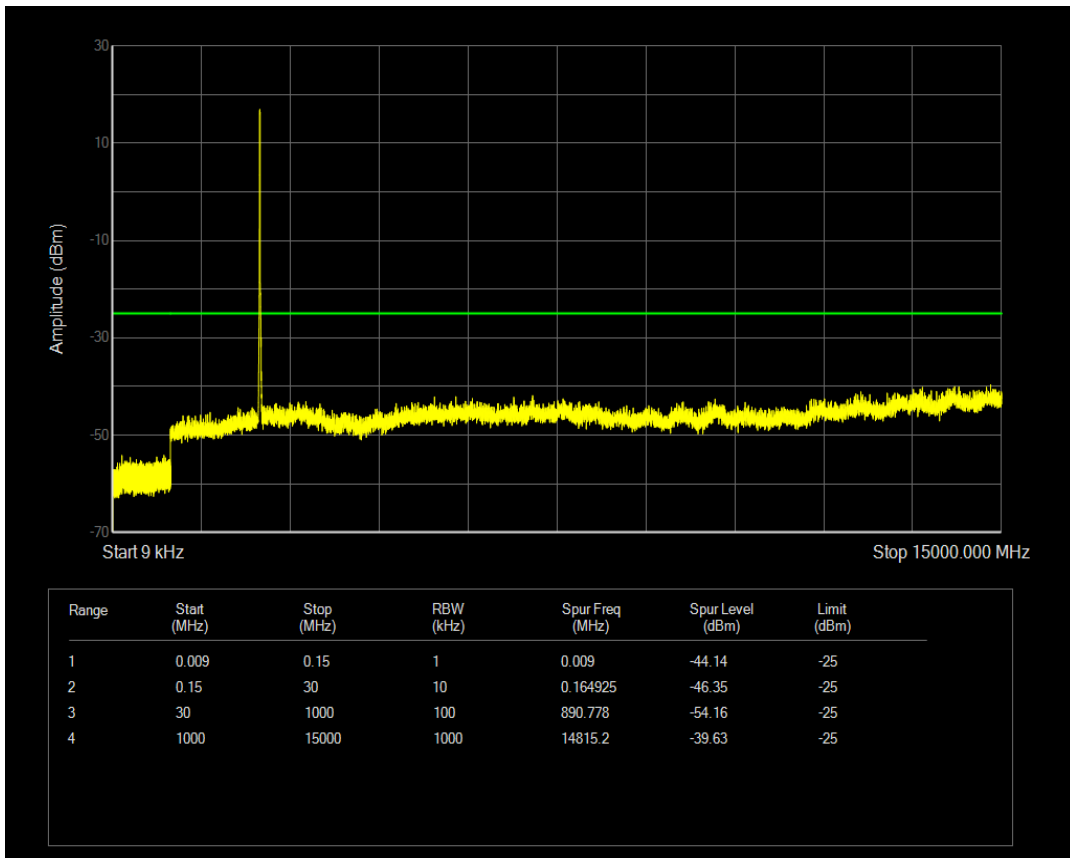

Band7 QAM16 BW=5MHz Channel=21100 RB Size=25 Position=#0

Band7 QPSK BW=5MHz Channel=21425 RB Size=1 Position=#0

Band7 QPSK BW=5MHz Channel=21425 RB Size=25 Position=#0

Band7 QAM16 BW=5MHz Channel=21425 RB Size=1 Position=#0

Band7 QPSK BW=10MHz Channel=20800 RB Size=1 Position=#0

Band7 QAM16 BW=5MHz Channel=21425 RB Size=25 Position=#0

Band7 QPSK BW=10MHz Channel=20800 RB Size=50 Position=#0

Band7 QAM16 BW=10MHz Channel=20800 RB Size=1 Position=#0