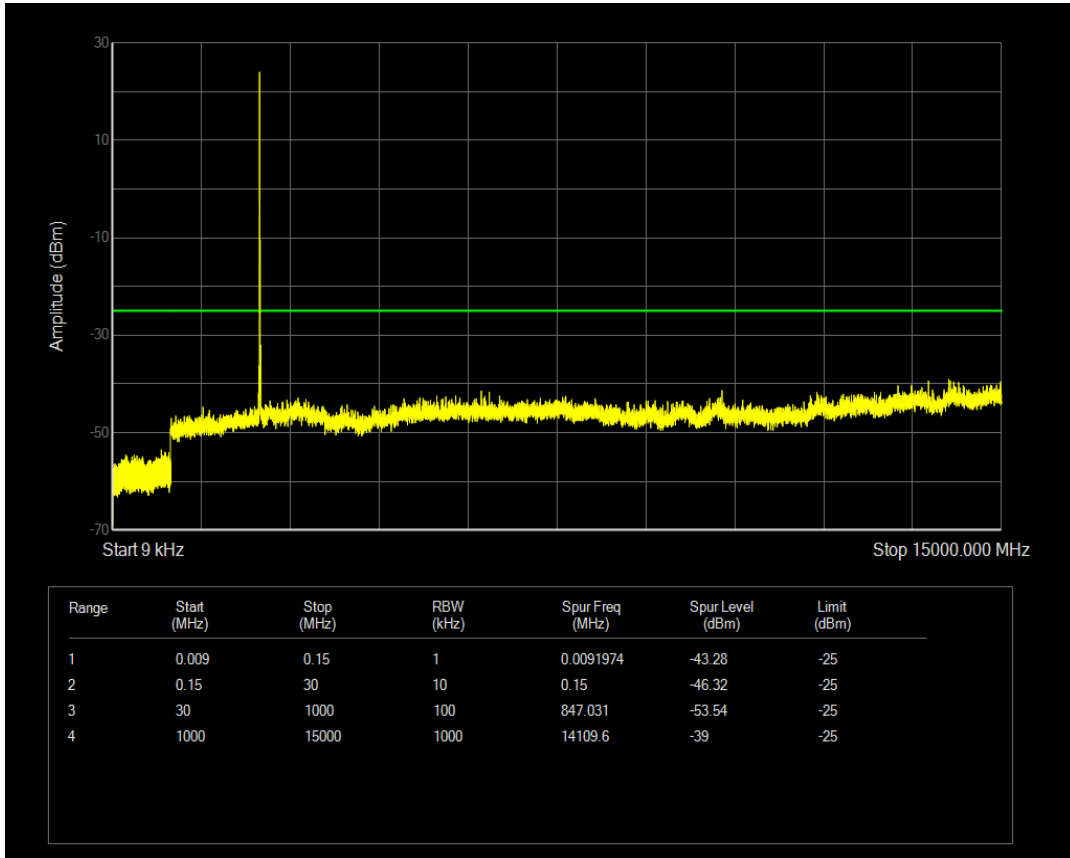

Band7 QPSK BW=10MHz Channel=20800 RB Size=1 Position=#0

Band7 QAM16 BW=5MHz Channel=21425 RB Size=25 Position=#0

Band7 QPSK BW=10MHz Channel=20800 RB Size=50 Position=#0

Band7 QAM16 BW=10MHz Channel=20800 RB Size=1 Position=#0

Band7 QAM16 BW=10MHz Channel=20800 RB Size=50 Position=#0

Band7 QPSK BW=10MHz Channel=21100 RB Size=1 Position=#0

Band7 QPSK BW=10MHz Channel=21100 RB Size=50 Position=#0

Band7 QAM16 BW=10MHz Channel=21100 RB Size=1 Position=#0