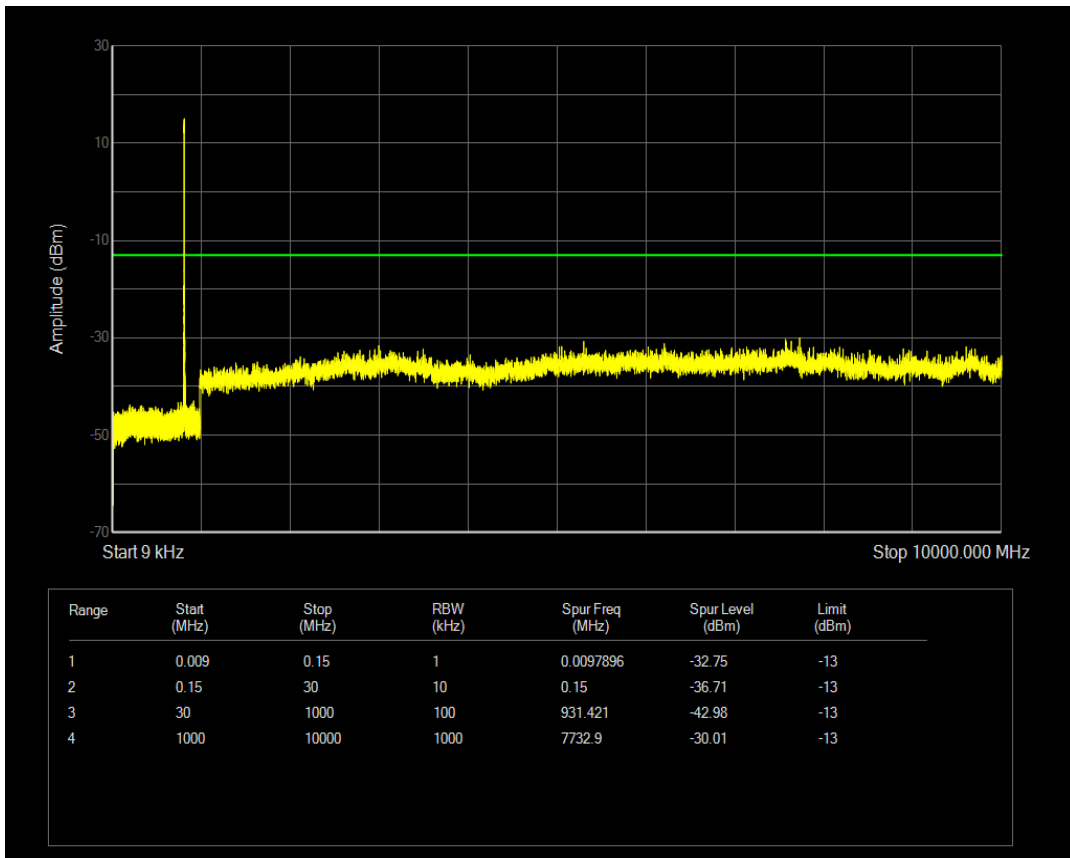

Band5 QAM16 BW=3MHz Channel=20415 RB Size=15 Position=#0

Band5 QPSK BW=3MHz Channel=20525 RB Size=1 Position=#0