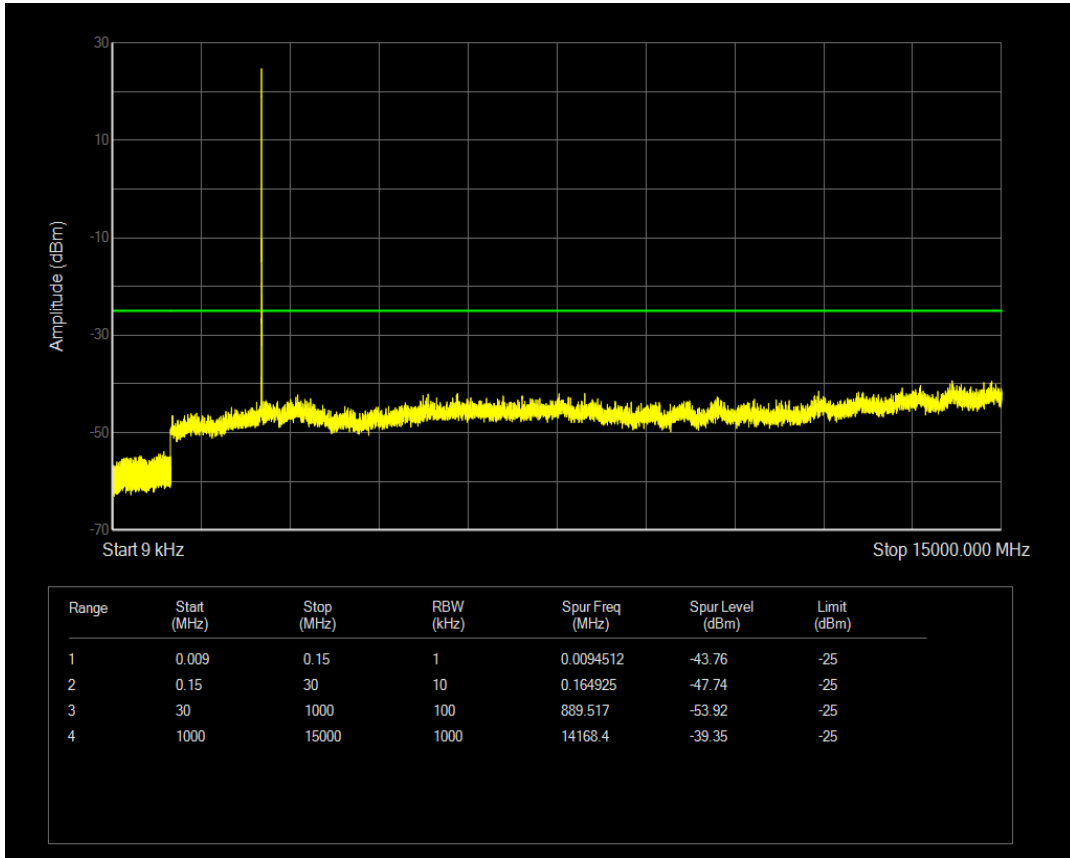

Band7 QPSK BW=5MHz Channel=21100 RB Size=1 Position=#0

Band7 QPSK BW=5MHz Channel=21100 RB Size=25 Position=#0