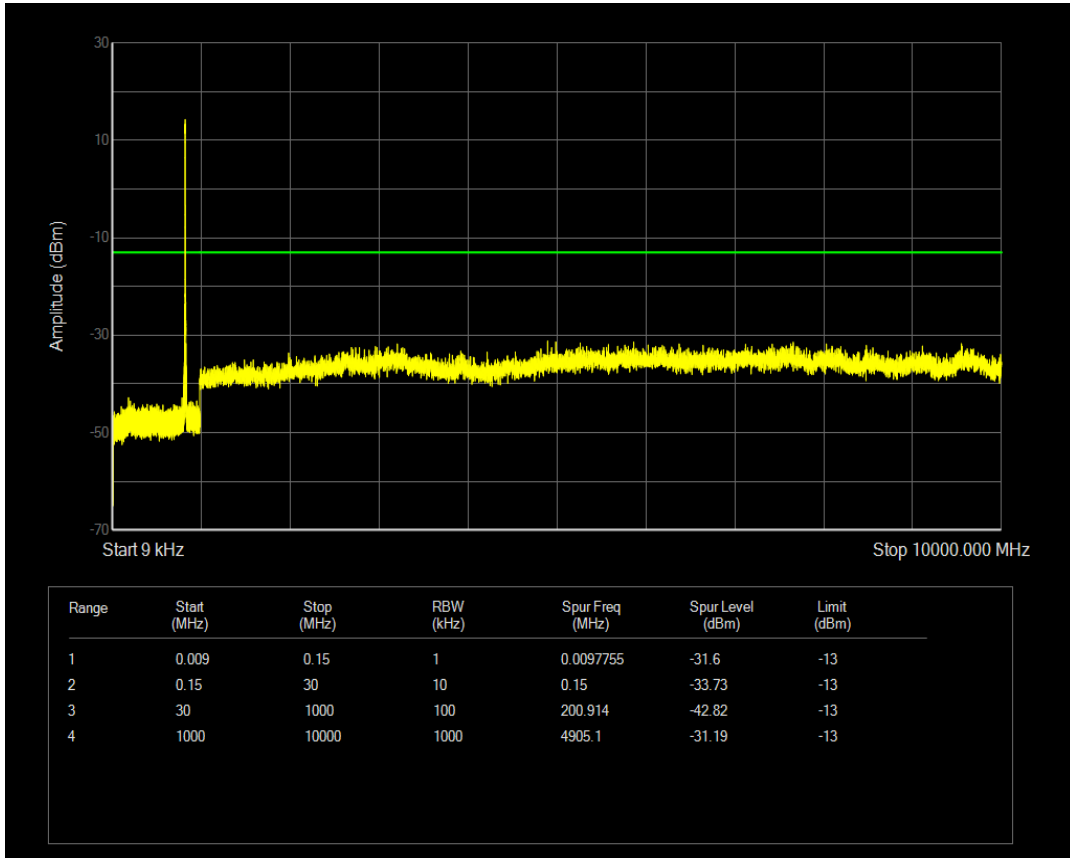

Band5 QAM16 BW=5MHz Channel=20425 RB Size=25 Position=#0

Band5 QPSK BW=5MHz Channel=20525 RB Size=1 Position=#0

Band5 QAM16 BW=5MHz Channel=20525 RB Size=1 Position=#0

Band5 QPSK BW=5MHz Channel=20525 RB Size=25 Position=#0