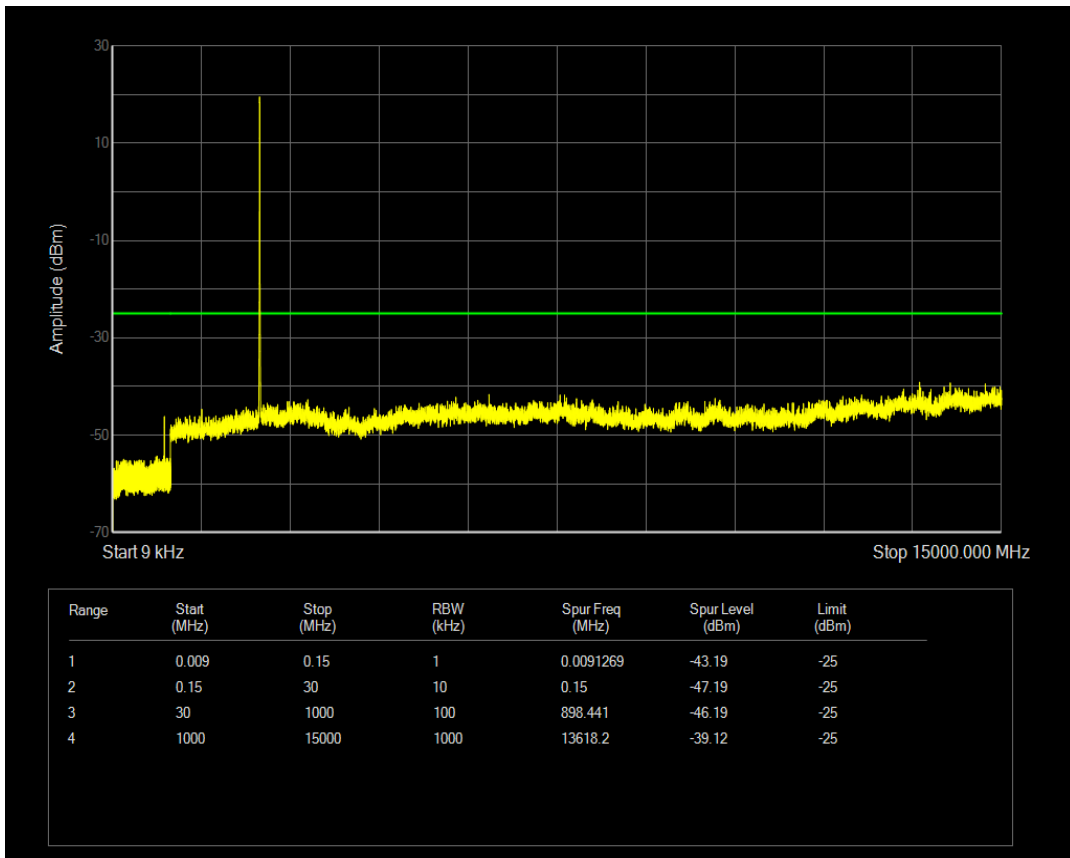

Band5 QAM16 BW=10MHz Channel=20525 RB Size=1 Position=#0

Band5 QPSK BW=10MHz Channel=20600 RB Size=1 Position=#0

Band5 QPSK BW=10MHz Channel=20600 RB Size=50 Position=#0

Band5 QAM16 BW=10MHz Channel=20600 RB Size=1 Position=#0

Band5 QAM16 BW=10MHz Channel=20600 RB Size=50 Position=#0

Band7 QPSK BW=5MHz Channel=20775 RB Size=1 Position=#0

Band7 QPSK BW=5MHz Channel=20775 RB Size=25 Position=#0

Band7 QAM16 BW=5MHz Channel=20775 RB Size=1 Position=#0