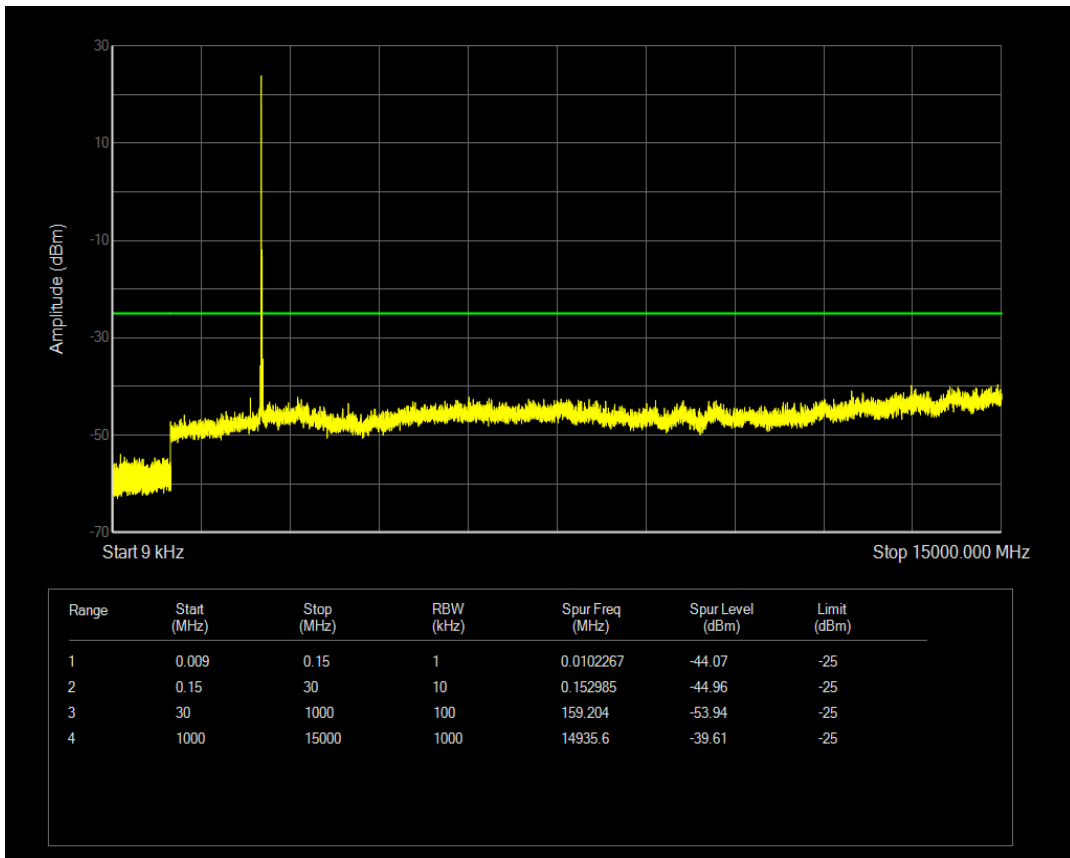

Band7 QAM16 BW=15MHz Channel=21100 RB Size=1 Position=#0

Band7 QPSK BW=15MHz Channel=21375 RB Size=1 Position=#0