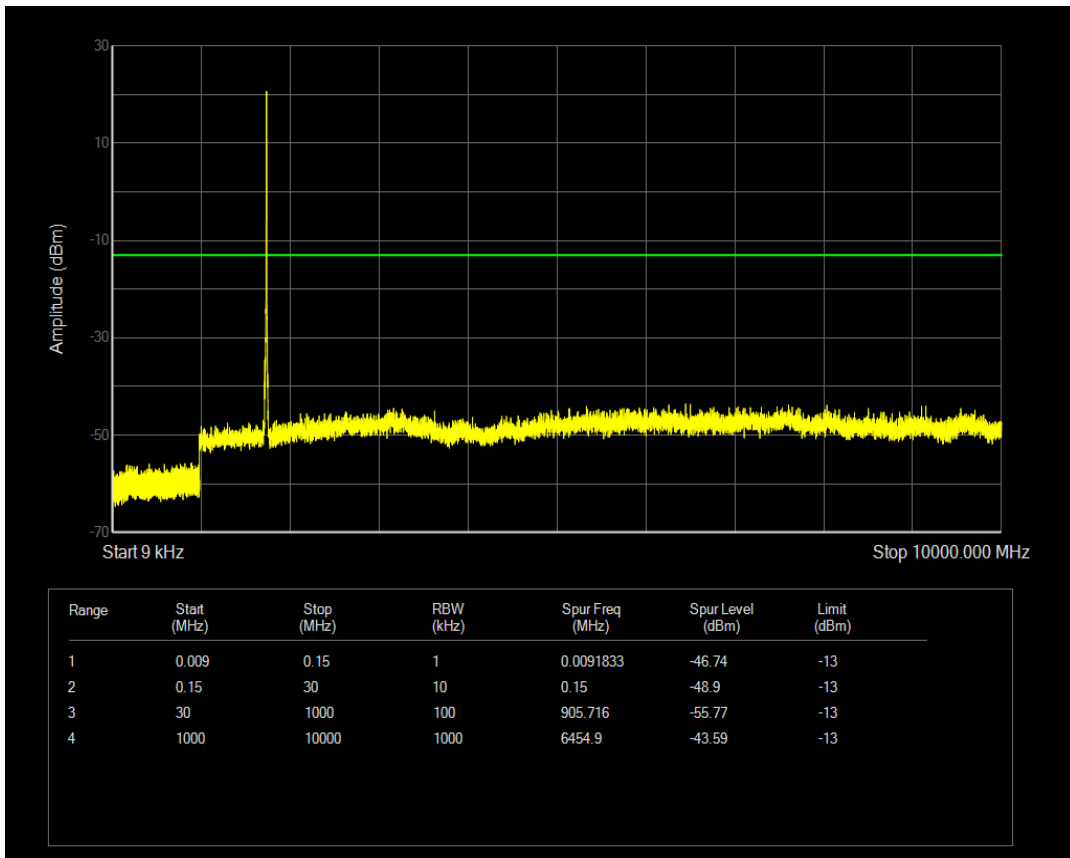

Band4 QAM16 BW=5MHz Channel=20175 RB Size=25 Position=#0

Band4 QPSK BW=5MHz Channel=20375 RB Size=1 Position=#0

Band4 QPSK BW=5MHz Channel=20375 RB Size=25 Position=#0

Band4 QAM16 BW=5MHz Channel=20375 RB Size=1 Position=#0

Band4 QPSK BW=10MHz Channel=20000 RB Size=1 Position=#0

Band4 QAM16 BW=5MHz Channel=20375 RB Size=25 Position=#0

Band4 QPSK BW=10MHz Channel=20000 RB Size=50 Position=#0

Band4 QAM16 BW=10MHz Channel=20000 RB Size=50 Position=#0