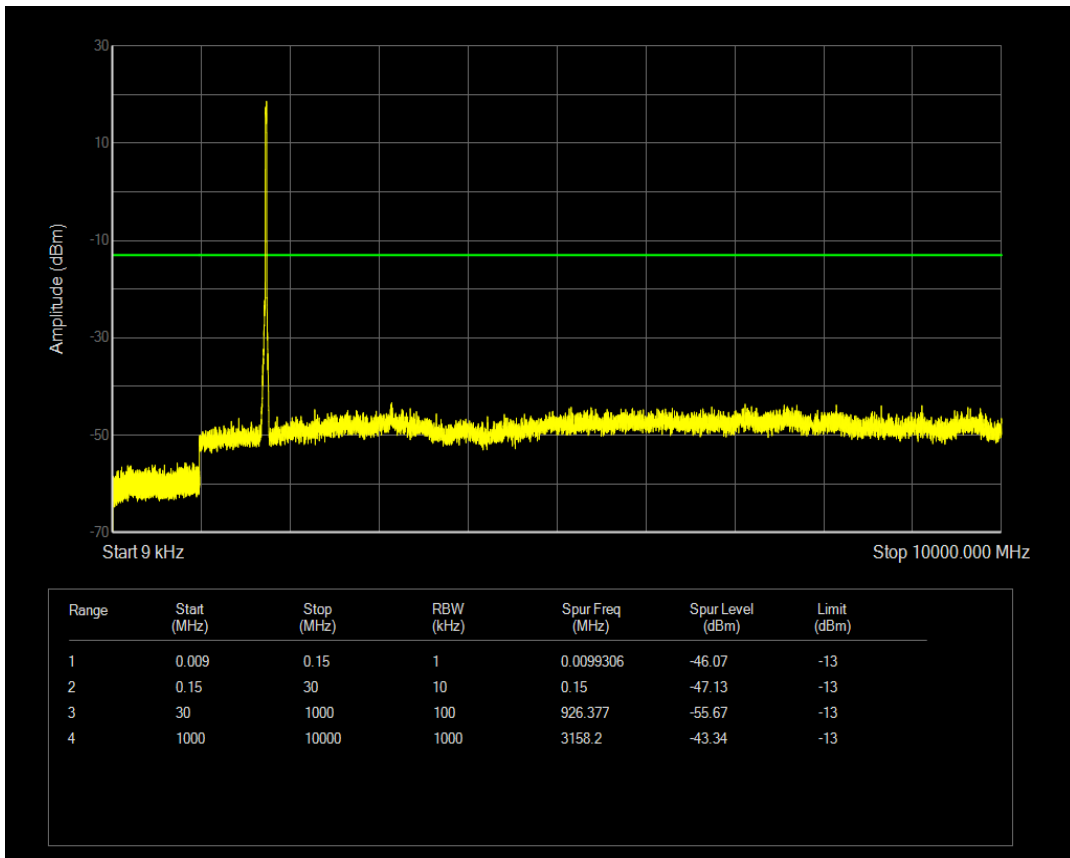

Band4 QAM16 BW=15MHz Channel=20175 RB Size=75 Position=#0

Band4 QPSK BW=15MHz Channel=20325 RB Size=1 Position=#0

Band4 QPSK BW=15MHz Channel=20325 RB Size=75 Position=#0

Band4 QAM16 BW=15MHz Channel=20325 RB Size=1 Position=#0

Band4 QAM16 BW=15MHz Channel=20325 RB Size=75 Position=#0

Band4 QPSK BW=20MHz Channel=20050 RB Size=1 Position=#0

Band4 QAM16 BW=20MHz Channel=20050 RB Size=1 Position=#0

Band4 QPSK BW=20MHz Channel=20050 RB Size=100 Position=#0