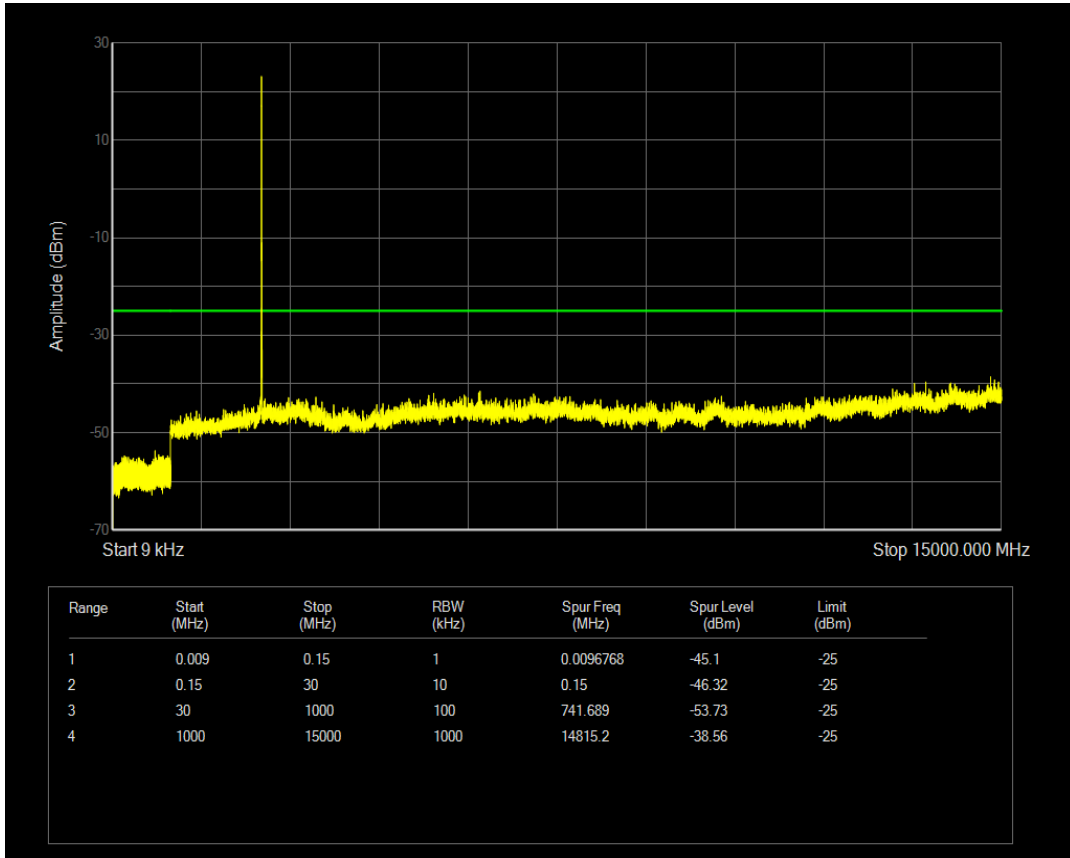

Band7 QAM16 BW=5MHz Channel=20775 RB Size=25 Position=#0

Band7 QPSK BW=5MHz Channel=21100 RB Size=1 Position=#0

Band7 QPSK BW=5MHz Channel=21100 RB Size=25 Position=#0

Band7 QAM16 BW=5MHz Channel=21100 RB Size=1 Position=#0