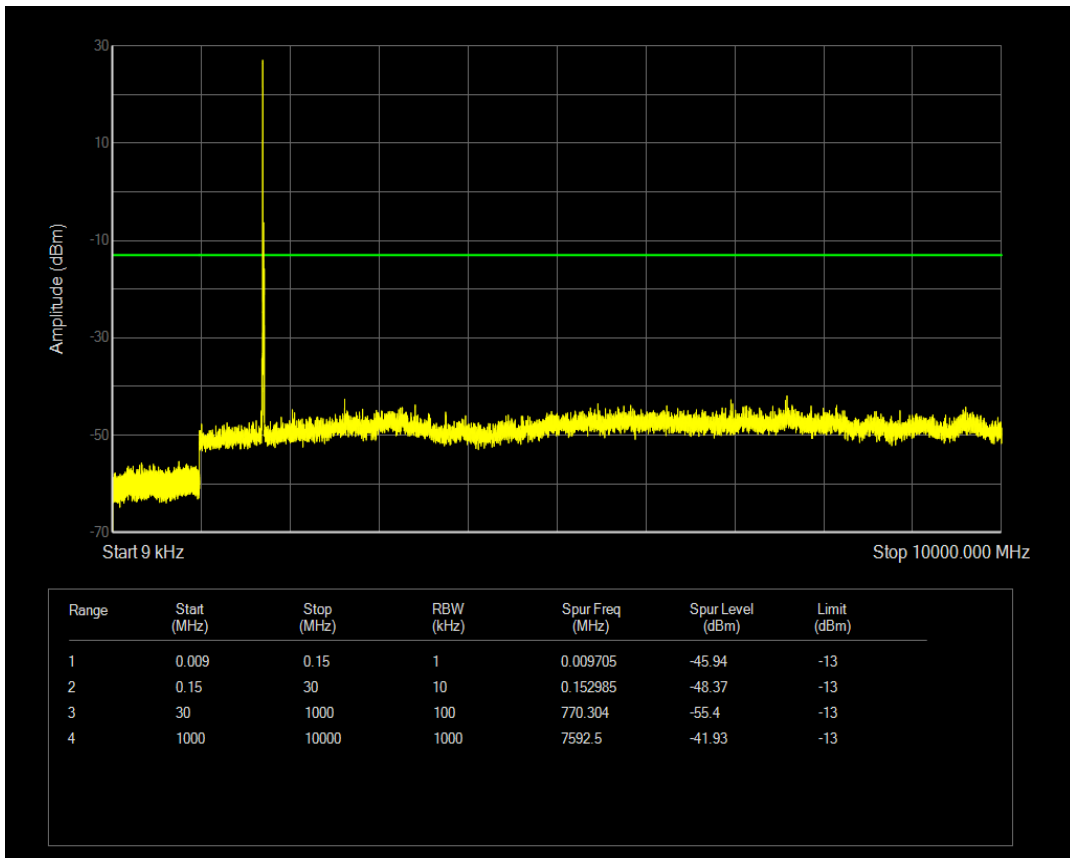

Band4 QAM16 BW=5MHz Channel=20175 RB Size=25 Position=#0

Band4 QPSK BW=5MHz Channel=20375 RB Size=1 Position=#0

Band4 QPSK BW=5MHz Channel=20375 RB Size=25 Position=#0

Band4 QAM16 BW=5MHz Channel=20375 RB Size=1 Position=#0

Band4 QPSK BW=10MHz Channel=20000 RB Size=1 Position=#0

Band4 QAM16 BW=5MHz Channel=20375 RB Size=25 Position=#0

Band4 QPSK BW=10MHz Channel=20000 RB Size=50 Position=#0

Band4 QAM16 BW=10MHz Channel=20000 RB Size=50 Position=#0