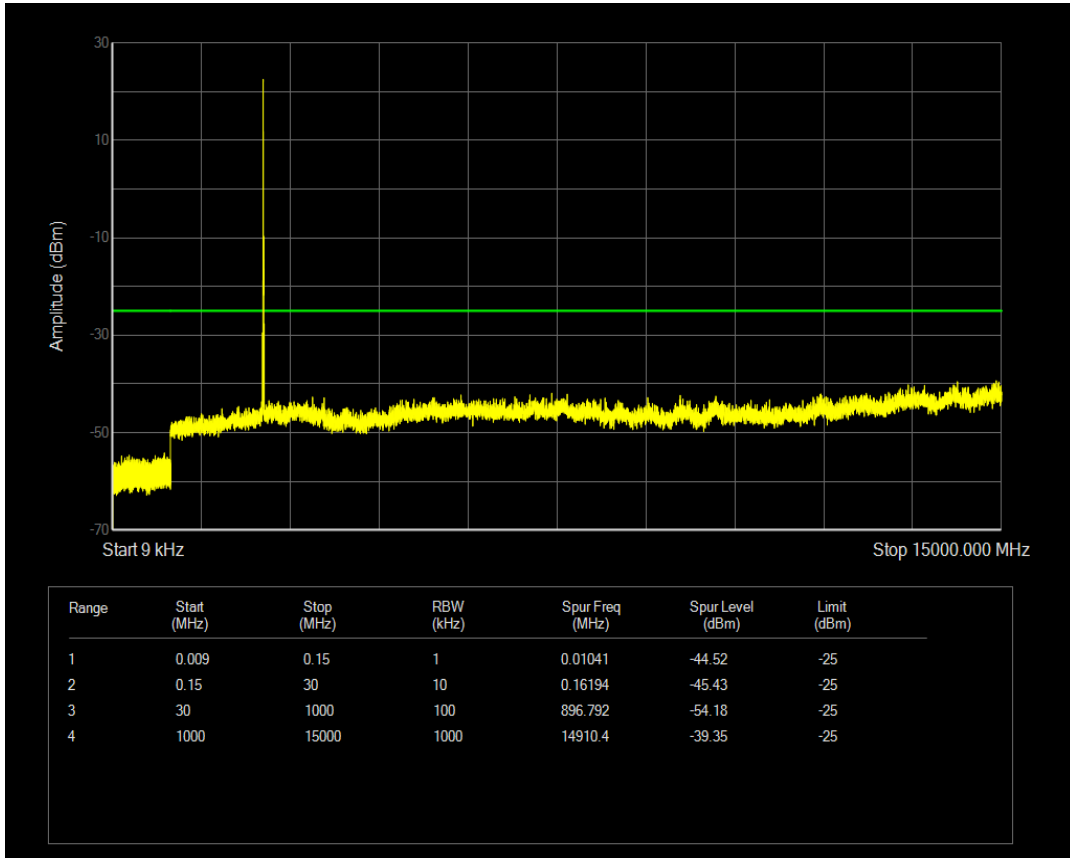

Band7 QPSK BW=10MHz Channel=21400 RB Size=1 Position=#0

Band7 QAM16 BW=10MHz Channel=21100 RB Size=50 Position=#0

Band7 QPSK BW=10MHz Channel=21400 RB Size=50 Position=#0

Band7 QAM16 BW=10MHz Channel=21400 RB Size=1 Position=#0