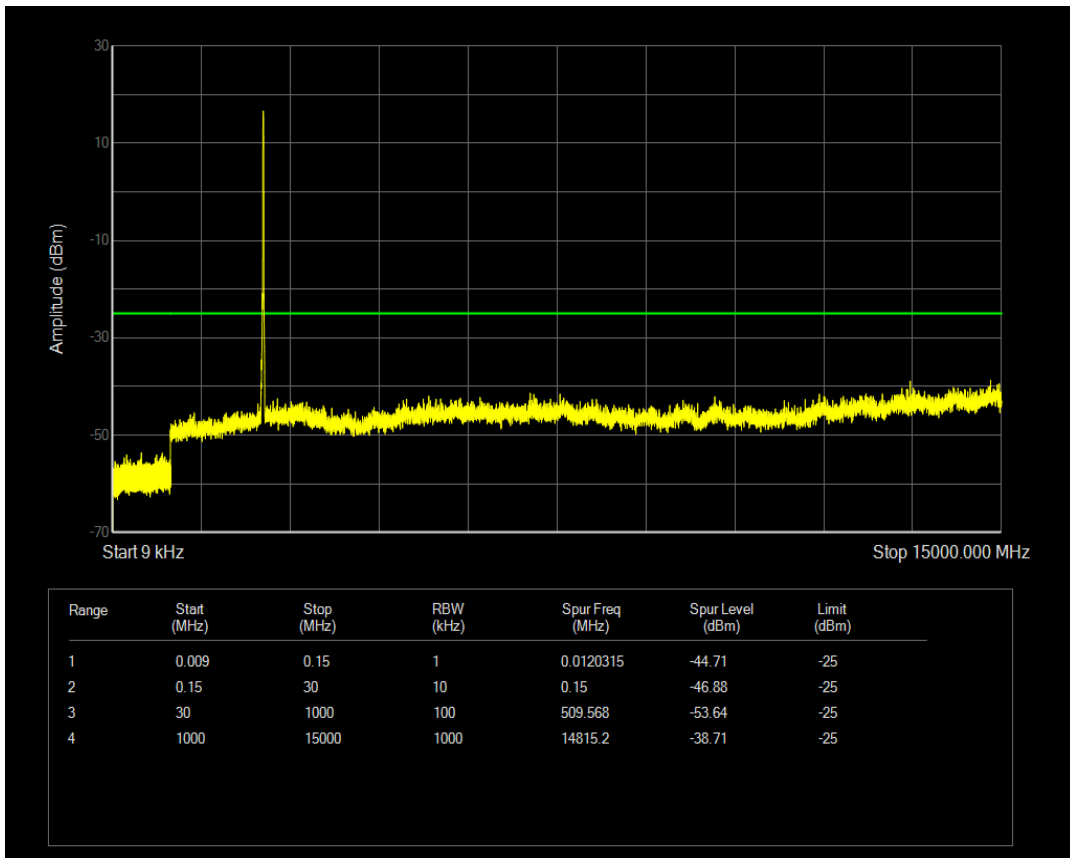

Band7 QPSK BW=15MHz Channel=21375 RB Size=75 Position=#0

Band7 QAM16 BW=15MHz Channel=21375 RB Size=1 Position=#0