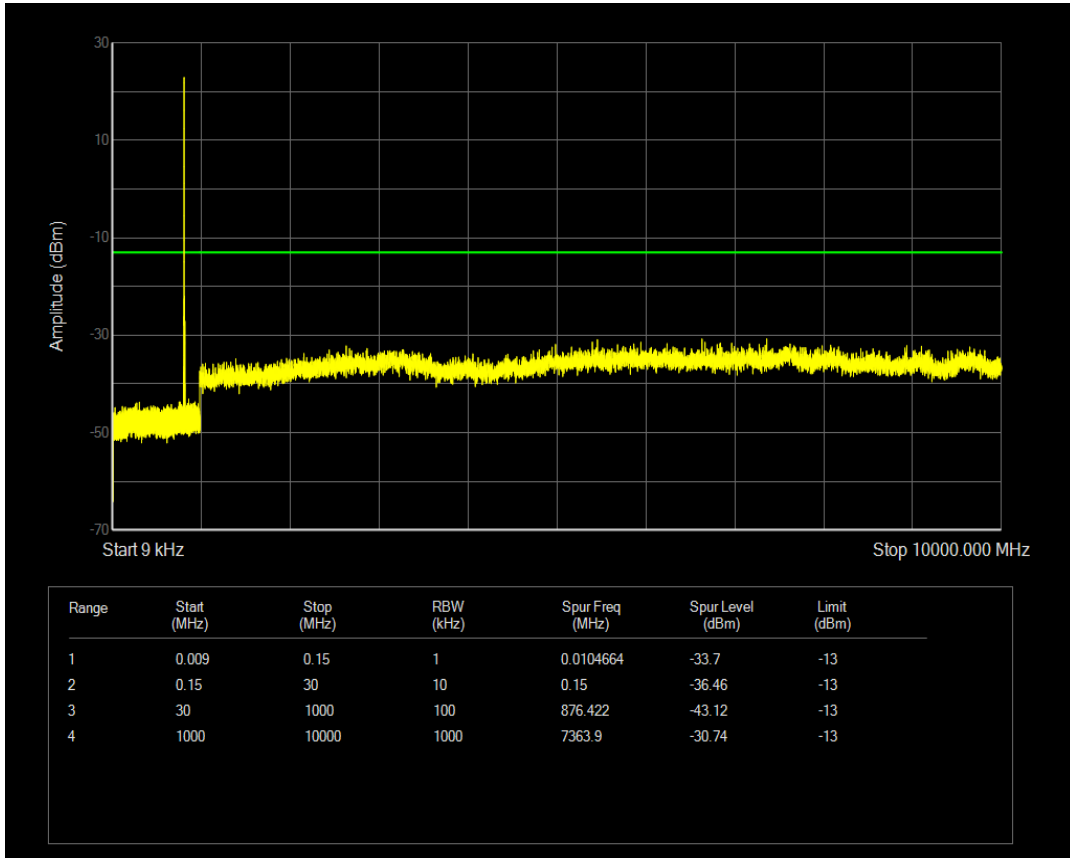

Band5 QAM16 BW=3MHz Channel=20635 RB Size=15 Position=#0

Band5 QPSK BW=5MHz Channel=20425 RB Size=25 Position=#0

Band5 QPSK BW=5MHz Channel=20425 RB Size=1 Position=#0

Band5 QAM16 BW=5MHz Channel=20425 RB Size=1 Position=#0