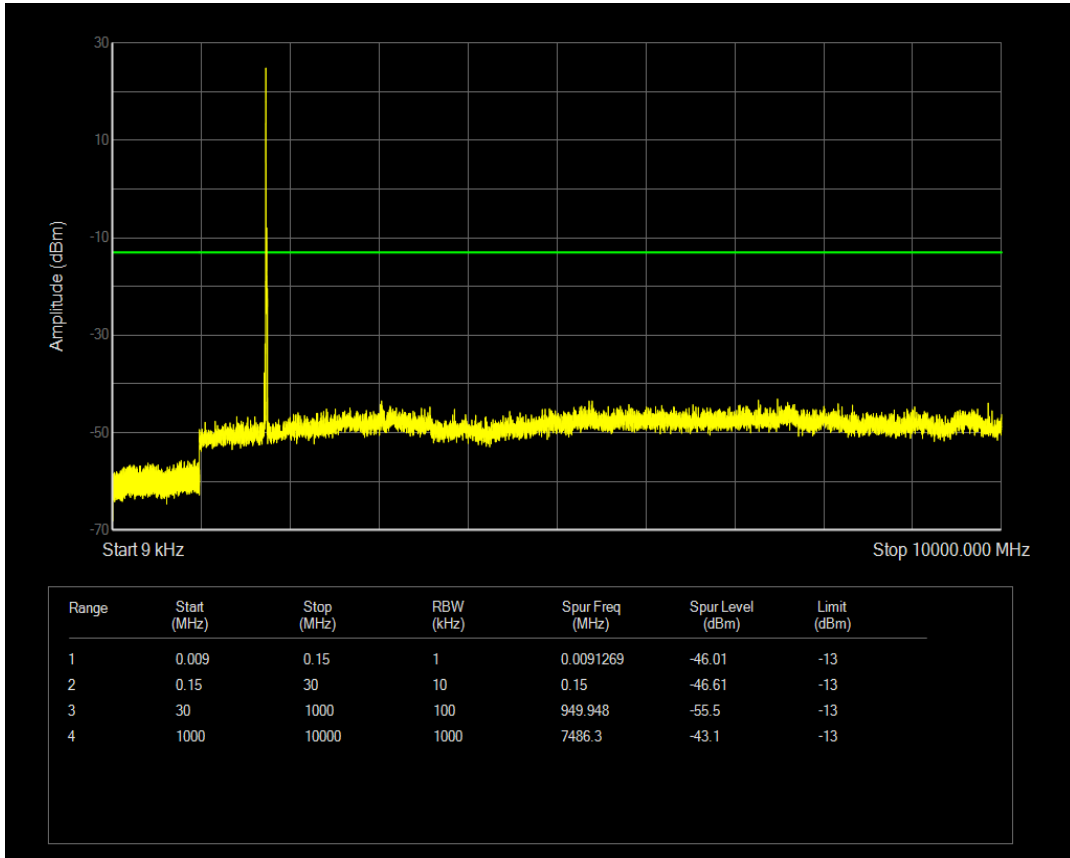

Band4 QAM16 BW=10MHz Channel=20000 RB Size=1 Position=#0

Band4 QPSK BW=10MHz Channel=20175 RB Size=1 Position=#0

Band4 QPSK BW=10MHz Channel=20175 RB Size=50 Position=#0

Band4 QAM16 BW=10MHz Channel=20175 RB Size=1 Position=#0

Band4 QAM16 BW=10MHz Channel=20175 RB Size=50 Position=#0

Band4 QPSK BW=10MHz Channel=20350 RB Size=50 Position=#0

Band4 QPSK BW=10MHz Channel=20350 RB Size=1 Position=#0

Band4 QAM16 BW=10MHz Channel=20350 RB Size=1 Position=#0

Band4 QAM16 BW=10MHz Channel=20350 RB Size=50 Position=#0

Band4 QPSK BW=15MHz Channel=20025 RB Size=1 Position=#0

Band4 QAM16 BW=15MHz Channel=20025 RB Size=1 Position=#0

Band4 QPSK BW=15MHz Channel=20025 RB Size=75 Position=#0