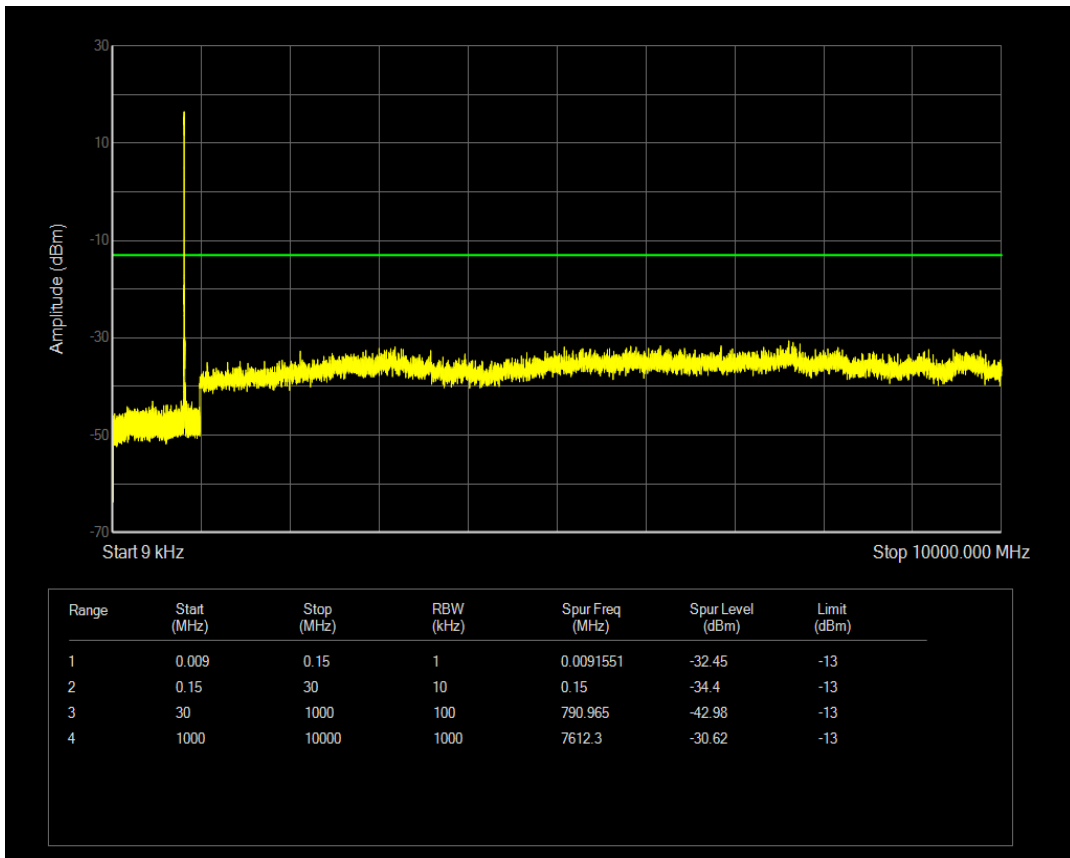

Band5 QPSK BW=3MHz Channel=20415 RB Size=15 Position=#0

Band5 QAM16 BW=3MHz Channel=20415 RB Size=1 Position=#0