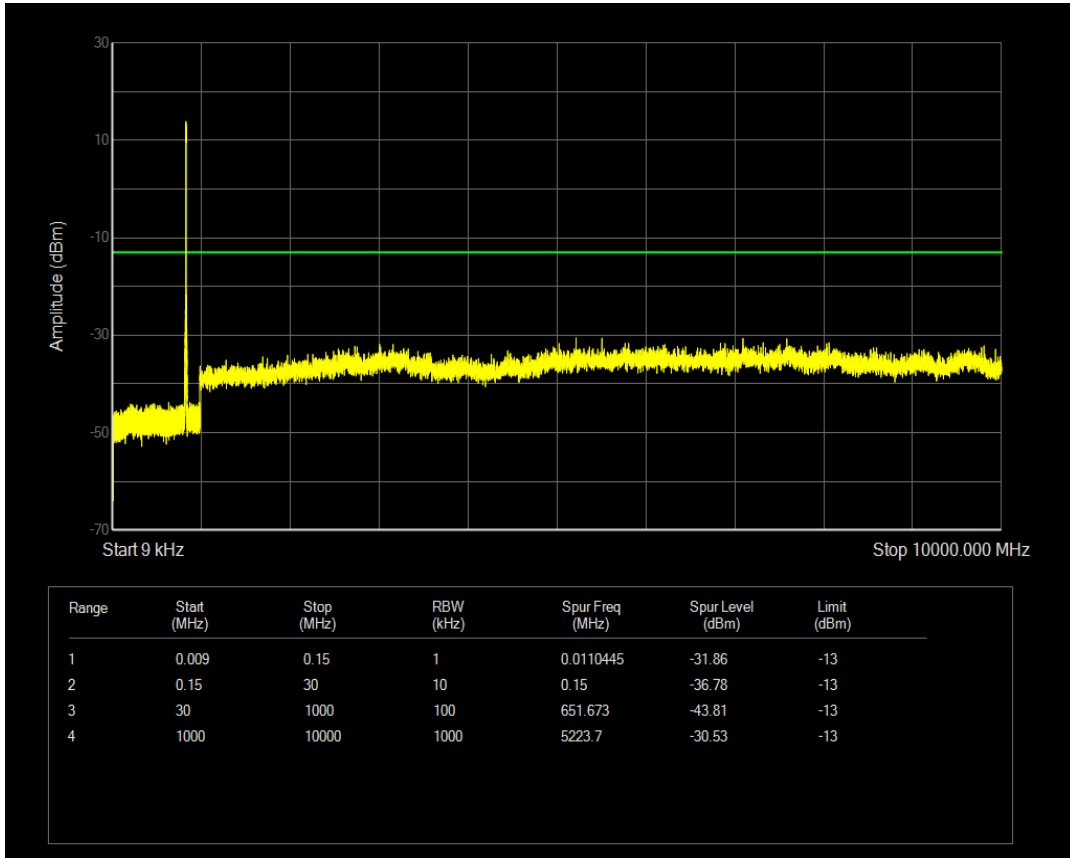

Band5 QAM16 BW=5MHz Channel=20525 RB Size=25 Position=#0

Band5 QPSK BW=5MHz Channel=20625 RB Size=1 Position=#0

Band5 QPSK BW=5MHz Channel=20625 RB Size=25 Position=#0

Band5 QAM16 BW=5MHz Channel=20625 RB Size=25 Position=#0