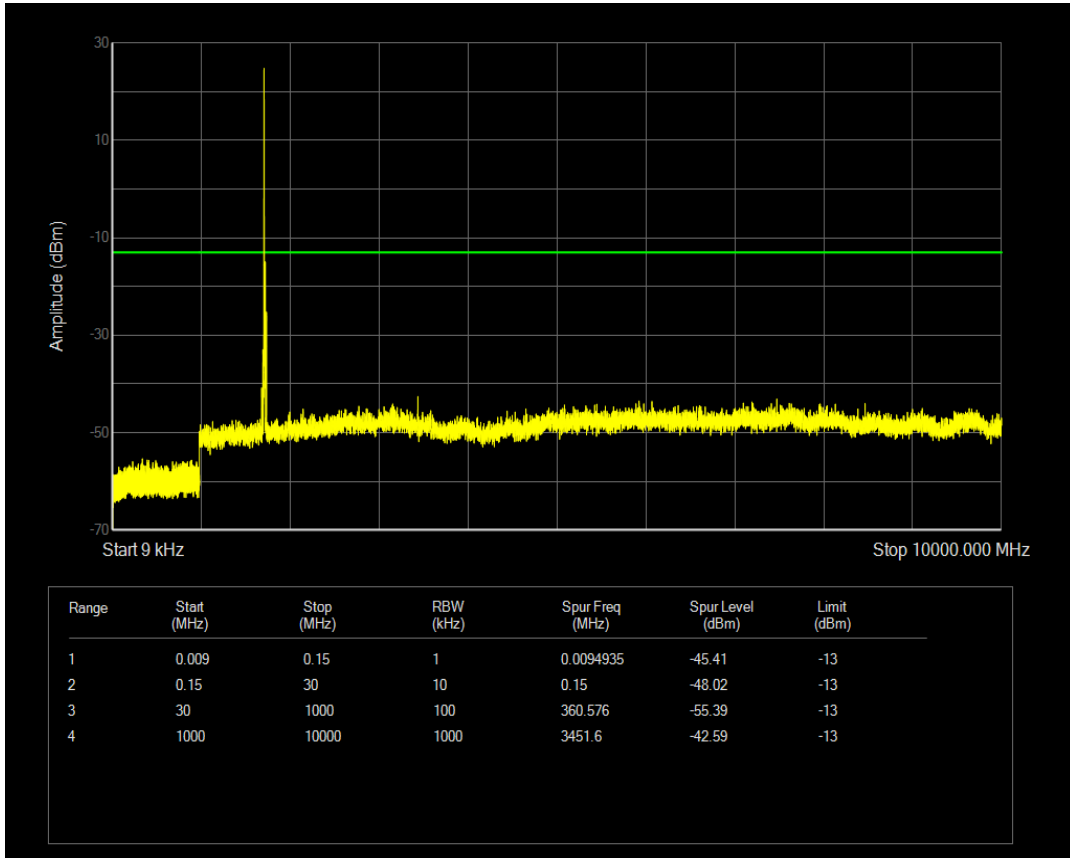

Band4 QAM16 BW=15MHz Channel=20025 RB Size=75 Position=#0

Band4 QPSK BW=15MHz Channel=20175 RB Size=1 Position=#0

Band4 QPSK BW=15MHz Channel=20175 RB Size=75 Position=#0

Band4 QAM16 BW=15MHz Channel=20175 RB Size=1 Position=#0

Band4 QAM16 BW=15MHz Channel=20175 RB Size=75 Position=#0

Band4 QPSK BW=15MHz Channel=20325 RB Size=1 Position=#0

Band4 QPSK BW=15MHz Channel=20325 RB Size=75 Position=#0

Band4 QAM16 BW=15MHz Channel=20325 RB Size=1 Position=#0