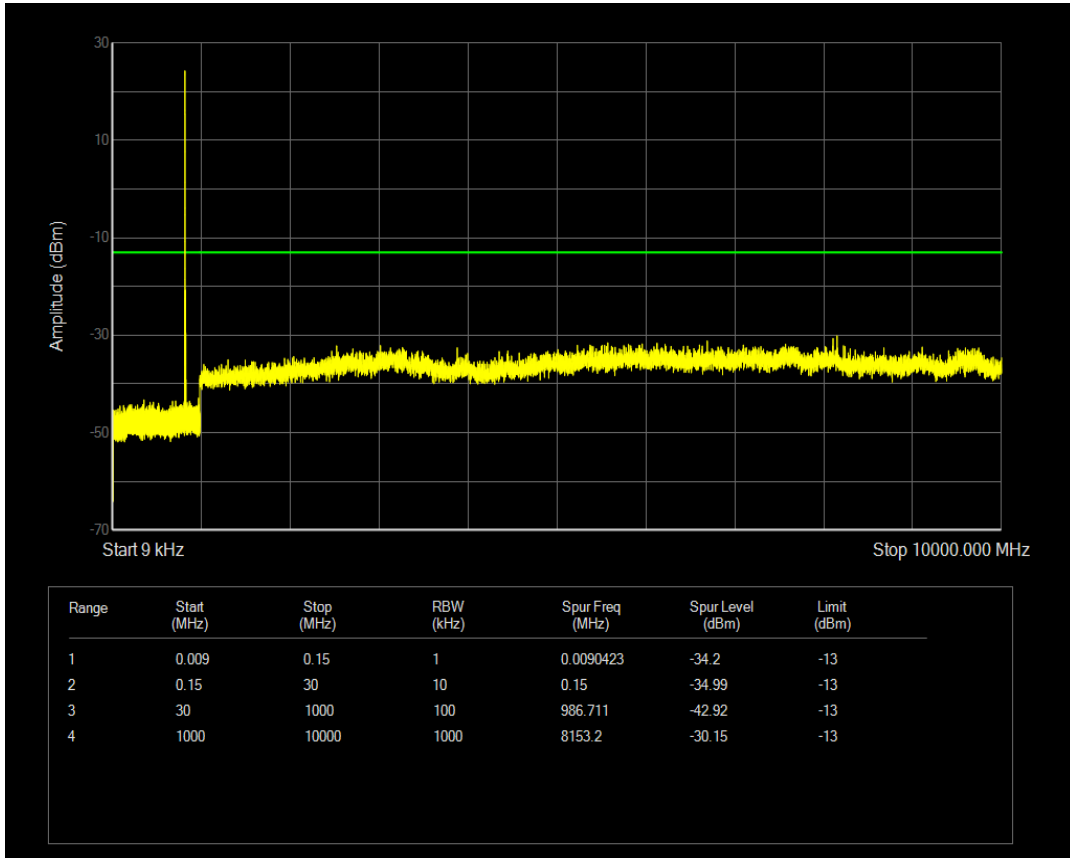

Band5 QPSK BW=5MHz Channel=20525 RB Size=1 Position=#0

Band5 QAM16 BW=5MHz Channel=20525 RB Size=1 Position=#0