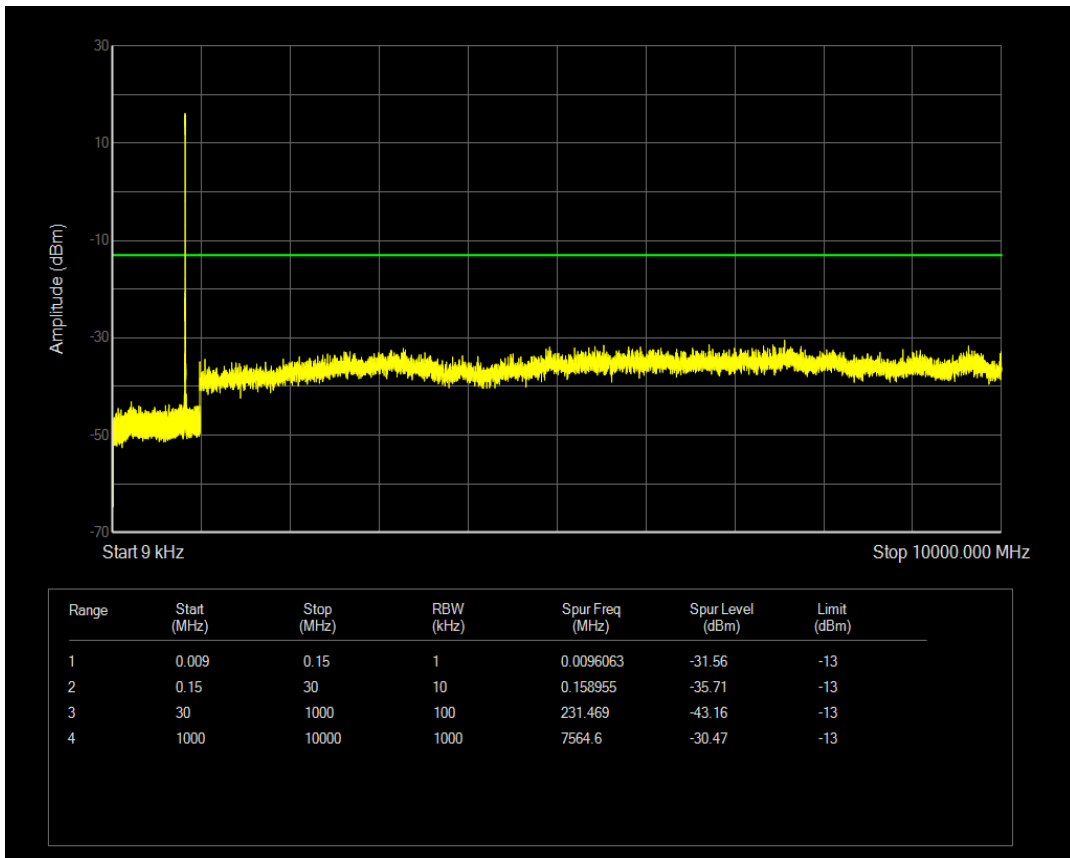

Band5 QPSK BW=3MHz Channel=20525 RB Size=15 Position=#0

Band5 QAM16 BW=3MHz Channel=20525 RB Size=15 Position=#0