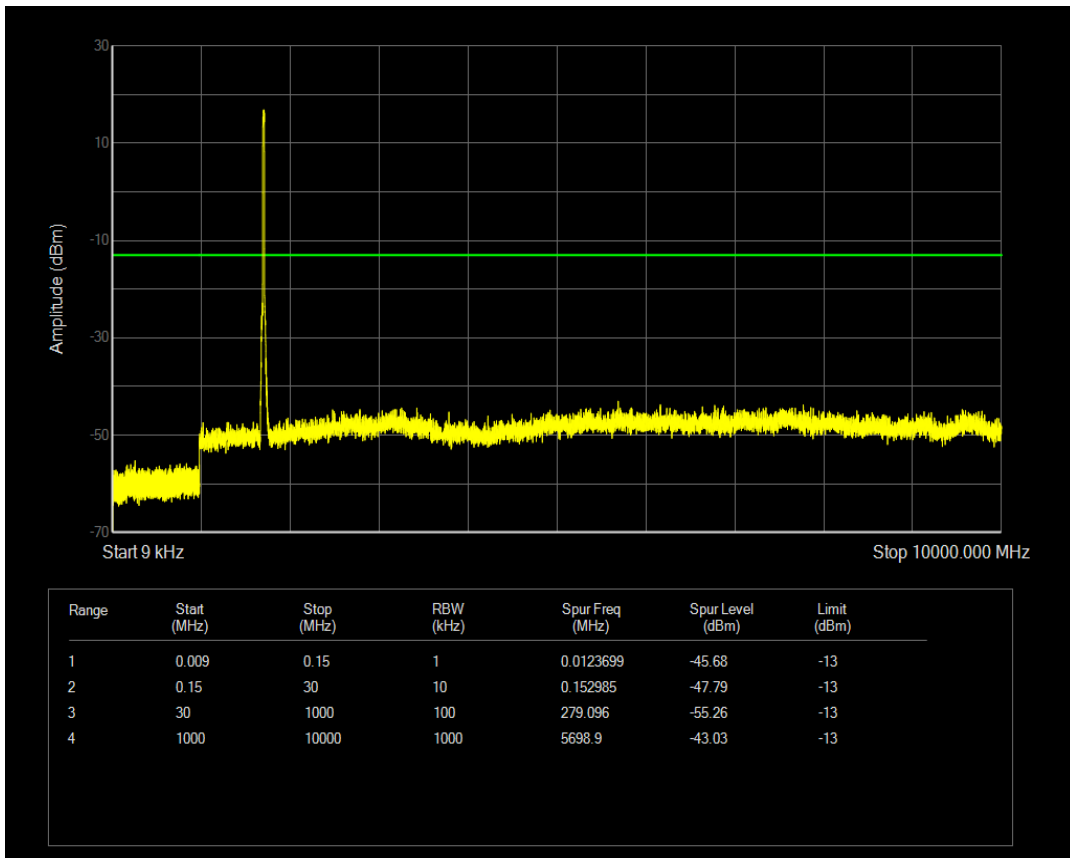

Band4 QAM16 BW=15MHz Channel=20325 RB Size=75 Position=#0

Band4 QPSK BW=20MHz Channel=20050 RB Size=1 Position=#0

Band4 QAM16 BW=20MHz Channel=20050 RB Size=1 Position=#0

Band4 QPSK BW=20MHz Channel=20050 RB Size=100 Position=#0

Band4 QAM16 BW=20MHz Channel=20050 RB Size=100 Position=#0

Band4 QPSK BW=20MHz Channel=20175 RB Size=1 Position=#0

Band4 QPSK BW=20MHz Channel=20175 RB Size=100 Position=#0

Band4 QAM16 BW=20MHz Channel=20175 RB Size=1 Position=#0