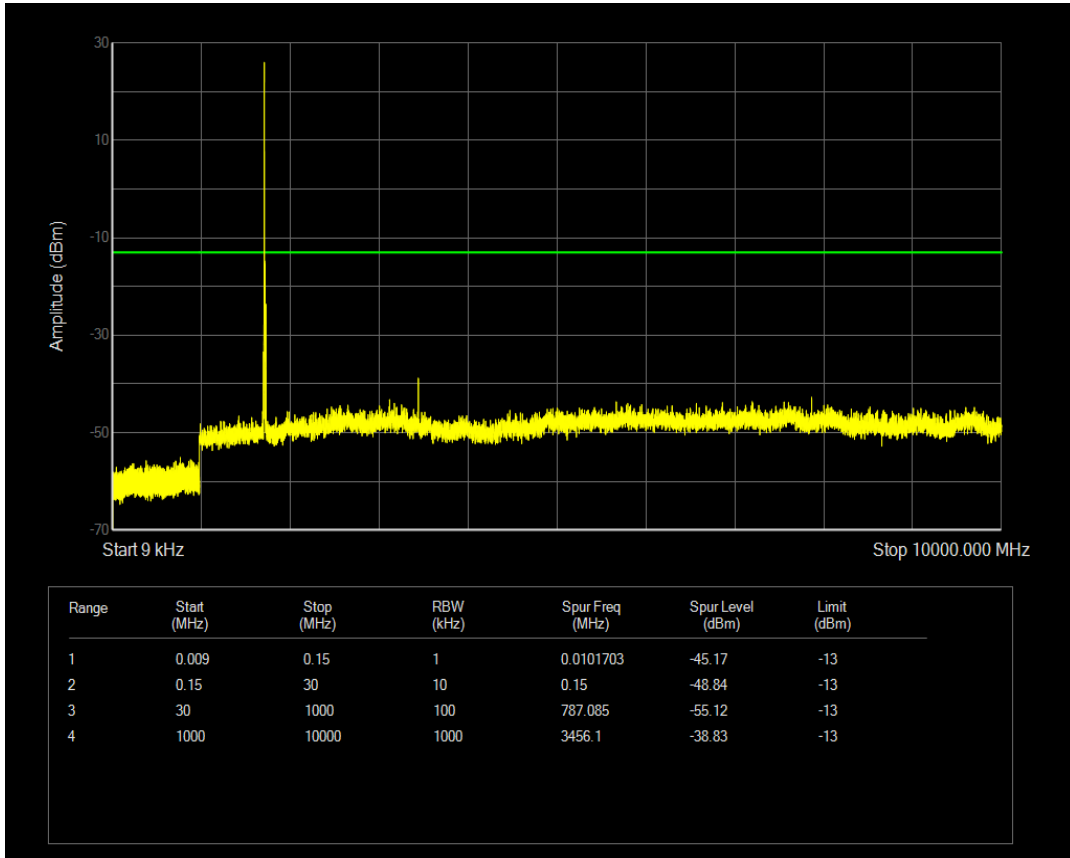

Band4 QPSK BW=10MHz Channel=20000 RB Size=1 Position=#0

Band4 QAM16 BW=5MHz Channel=20375 RB Size=25 Position=#0

Band4 QPSK BW=10MHz Channel=20000 RB Size=50 Position=#0

Band4 QAM16 BW=10MHz Channel=20000 RB Size=50 Position=#0

Band4 QAM16 BW=10MHz Channel=20000 RB Size=1 Position=#0

Band4 QPSK BW=10MHz Channel=20175 RB Size=1 Position=#0

Band4 QPSK BW=10MHz Channel=20175 RB Size=50 Position=#0

Band4 QAM16 BW=10MHz Channel=20175 RB Size=1 Position=#0