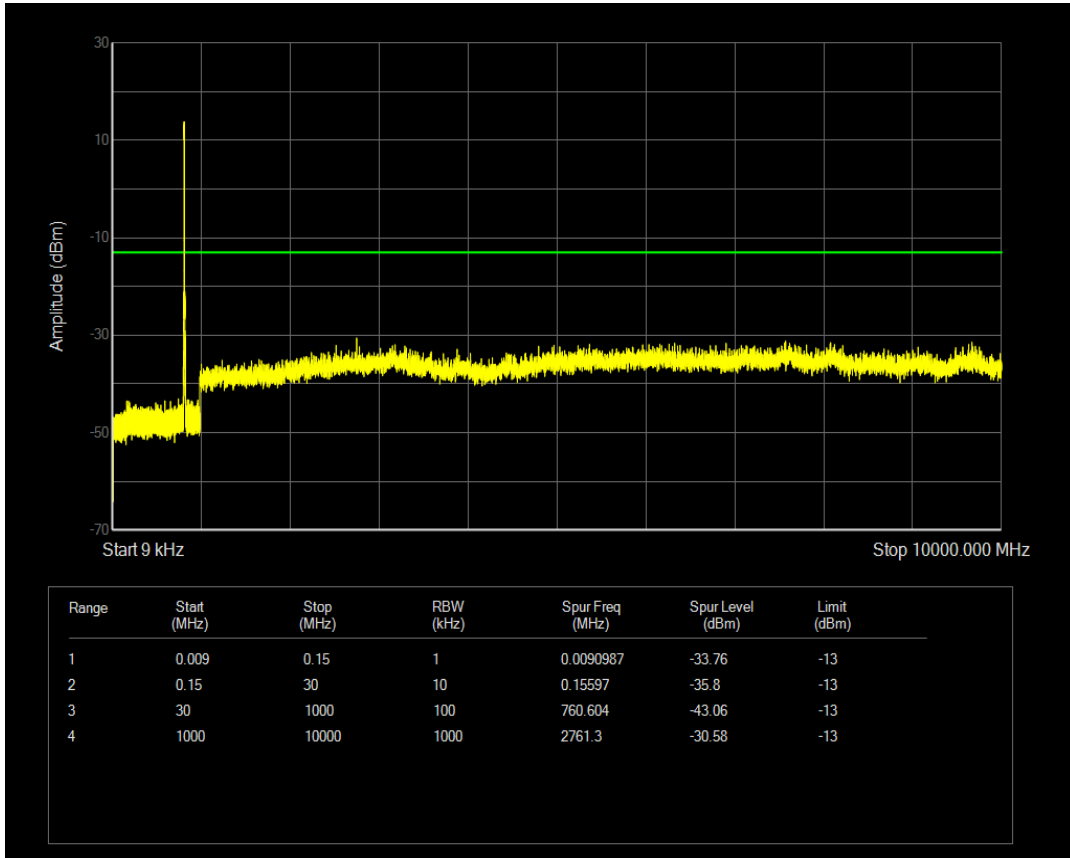

Band5 QPSK BW=5MHz Channel=20425 RB Size=25 Position=#0

Band5 QPSK BW=5MHz Channel=20425 RB Size=1 Position=#0