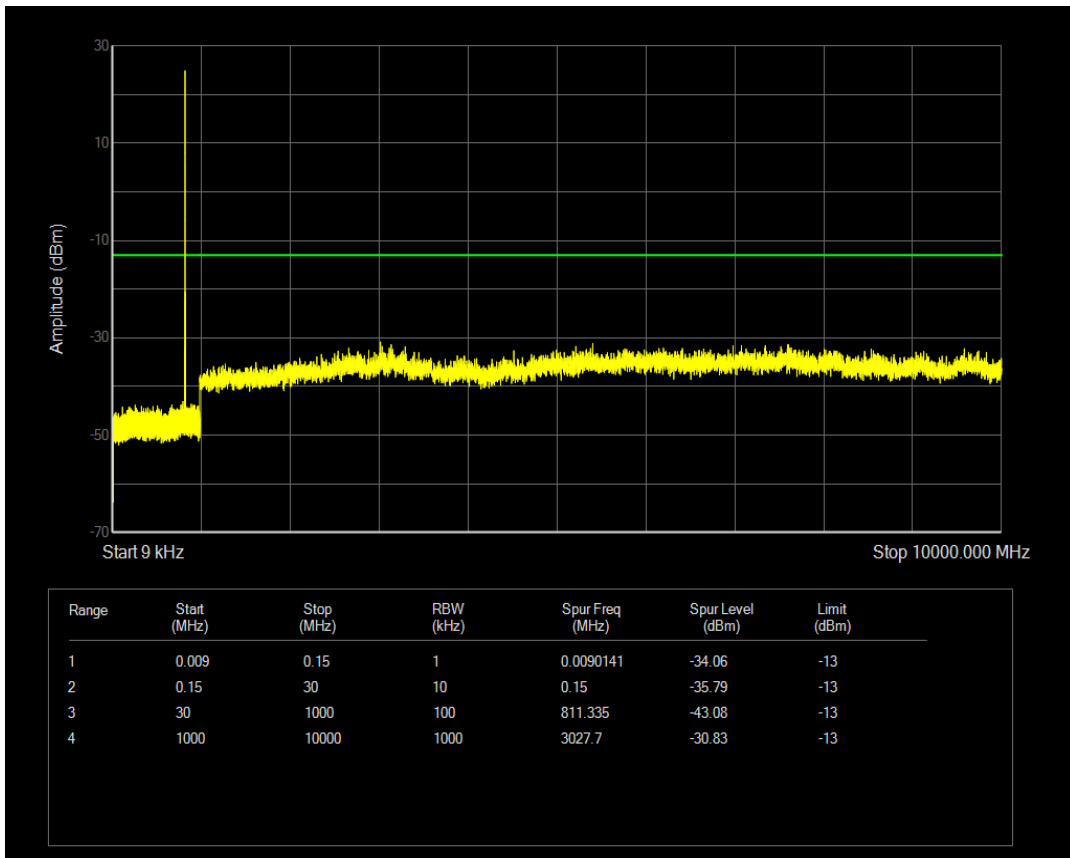

Band5 QAM16 BW=3MHz Channel=20525 RB Size=1 Position=#0

Band5 QPSK BW=3MHz Channel=20635 RB Size=1 Position=#0