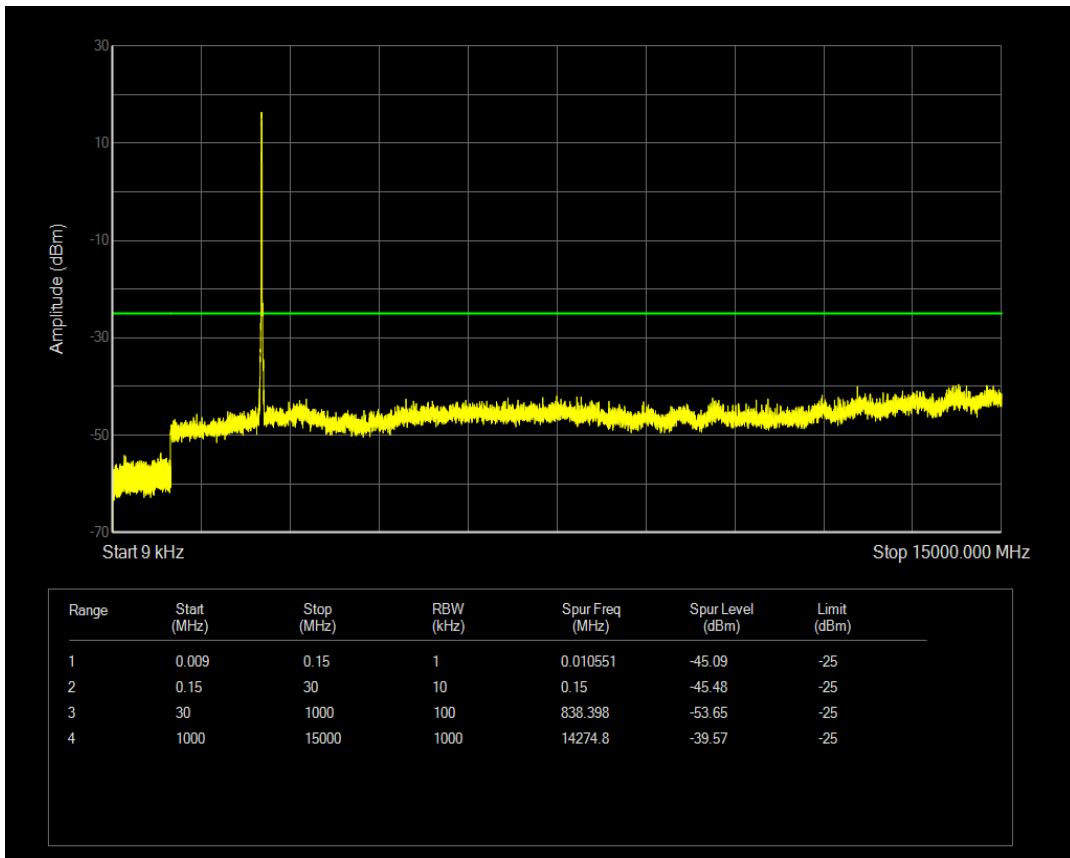

Band7 QPSK BW=15MHz Channel=21100 RB Size=75 Position=#0

Band7 QAM16 BW=15MHz Channel=21100 RB Size=75 Position=#0