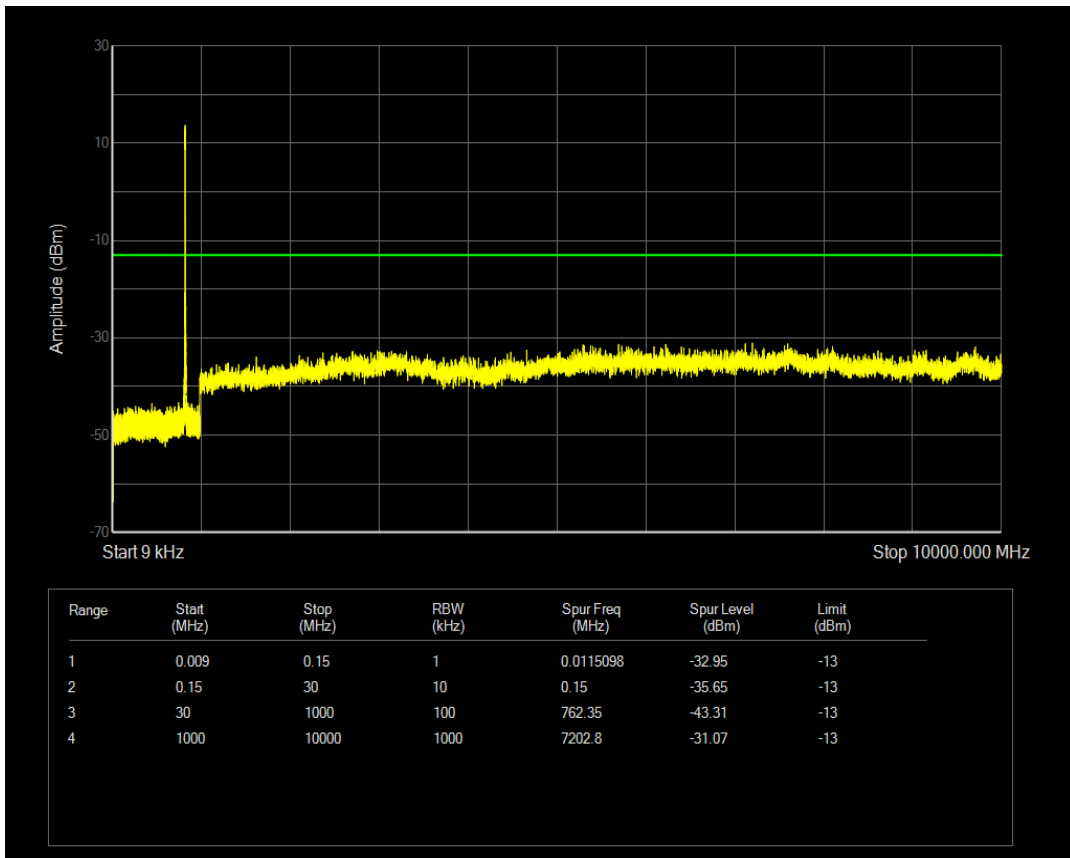

Band5 QAM16 BW=5MHz Channel=20525 RB Size=25 Position=#0

Band5 QPSK BW=5MHz Channel=20625 RB Size=1 Position=#0