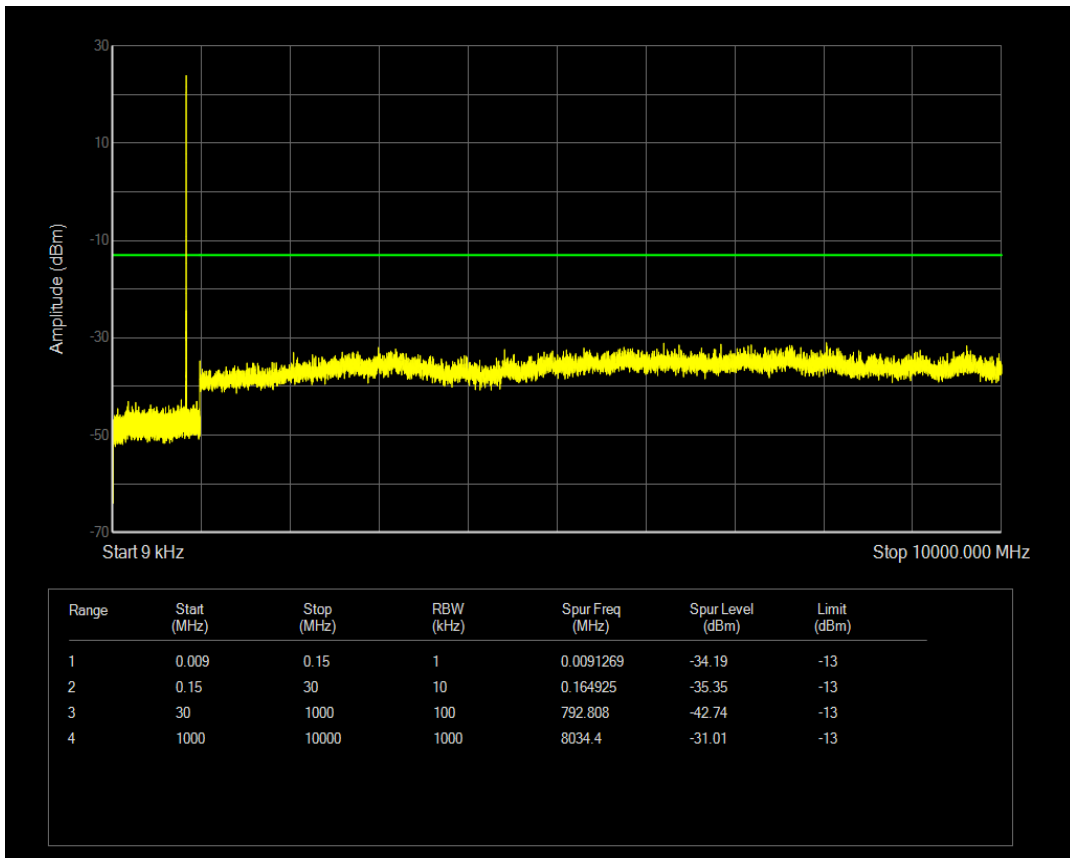

Band5 QPSK BW=1.4MHz Channel=20643 RB Size=1 Position=#0

Band5 QAM16 BW=1.4MHz Channel=20643 RB Size=1 Position=#0