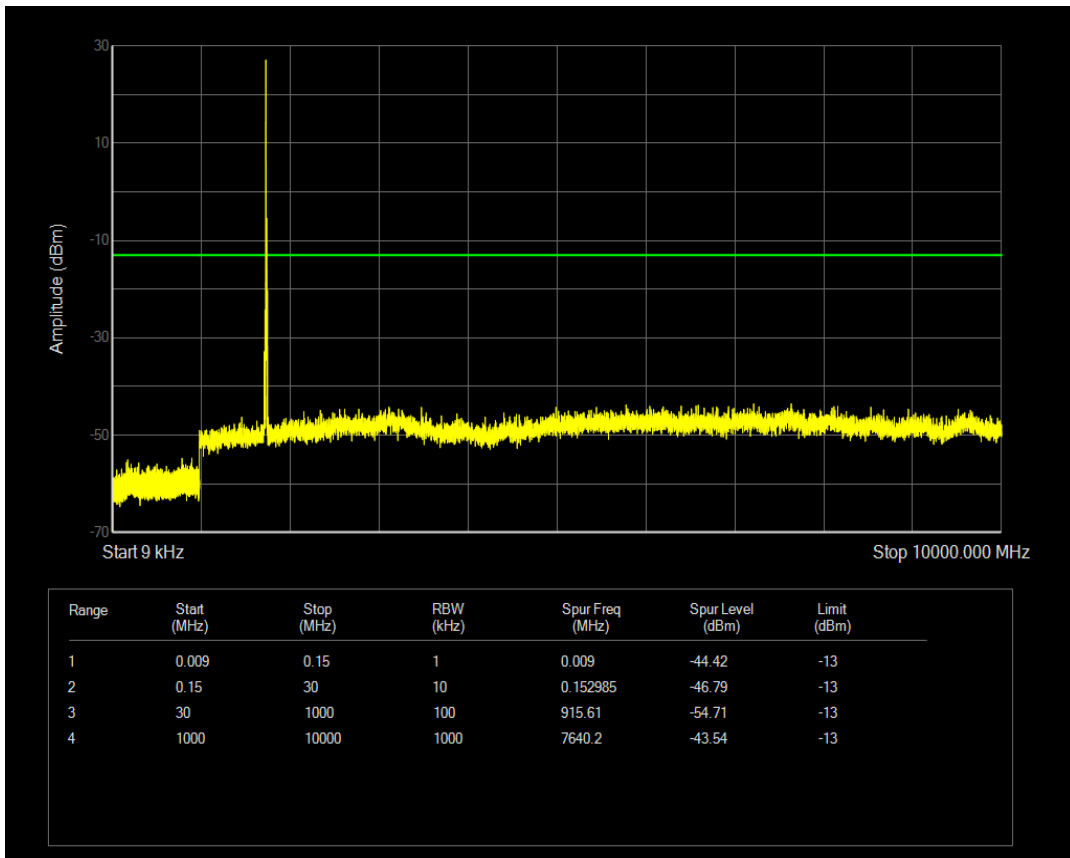

Band4 QPSK BW=10MHz Channel=20000 RB Size=1 Position=#0

Band4 QAM16 BW=5MHz Channel=20375 RB Size=25 Position=#0

Band4 QPSK BW=10MHz Channel=20000 RB Size=50 Position=#0

Band4 QAM16 BW=10MHz Channel=20000 RB Size=50 Position=#0

Band4 QAM16 BW=10MHz Channel=20000 RB Size=1 Position=#0

Band4 QPSK BW=10MHz Channel=20175 RB Size=1 Position=#0

Band4 QPSK BW=10MHz Channel=20175 RB Size=50 Position=#0

Band4 QAM16 BW=10MHz Channel=20175 RB Size=1 Position=#0

Band4 QAM16 BW=10MHz Channel=20175 RB Size=50 Position=#0

Band4 QPSK BW=10MHz Channel=20350 RB Size=50 Position=#0

Band4 QPSK BW=10MHz Channel=20350 RB Size=1 Position=#0

Band4 QAM16 BW=10MHz Channel=20350 RB Size=1 Position=#0