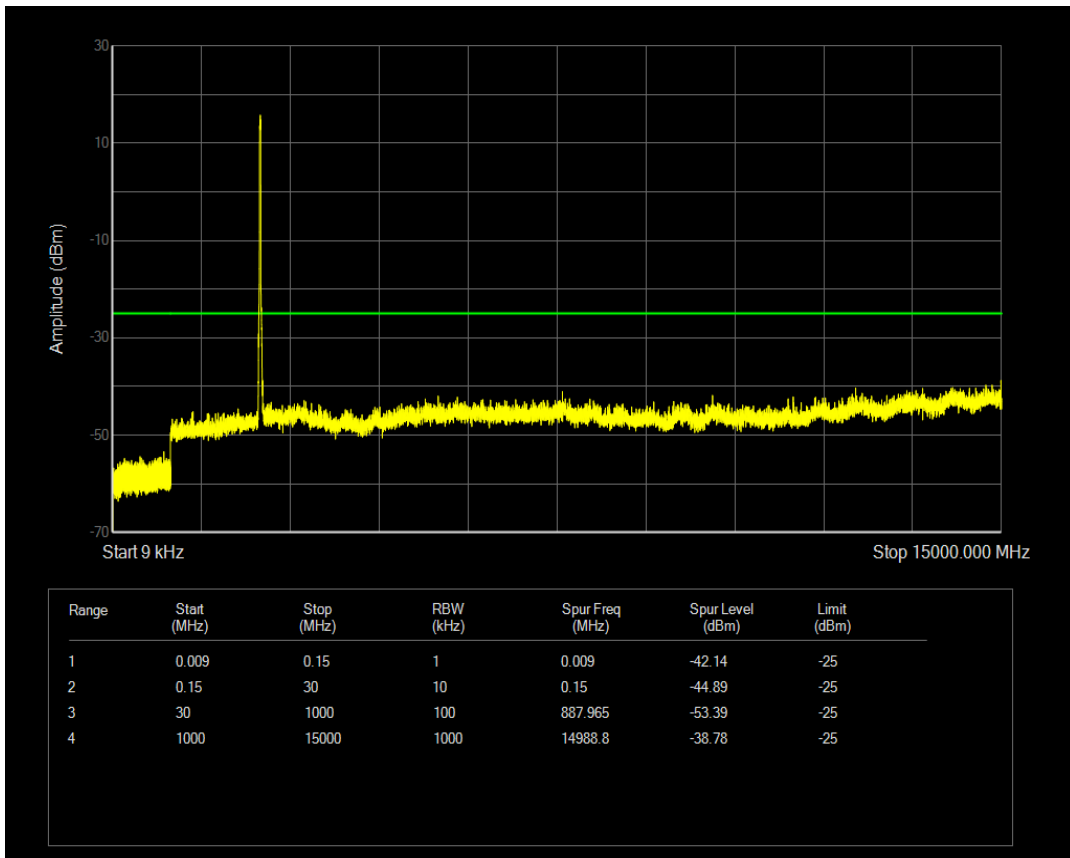

Band7 QAM16 BW=15MHz Channel=21100 RB Size=1 Position=#0

Band7 QPSK BW=15MHz Channel=21375 RB Size=1 Position=#0

Band7 QPSK BW=15MHz Channel=21375 RB Size=75 Position=#0

Band7 QAM16 BW=15MHz Channel=21375 RB Size=1 Position=#0

Band7 QPSK BW=20MHz Channel=20850 RB Size=1 Position=#0

Band7 QAM16 BW=15MHz Channel=21375 RB Size=75 Position=#0

Band7 QPSK BW=20MHz Channel=20850 RB Size=100 Position=#0

Band7 QAM16 BW=20MHz Channel=20850 RB Size=100 Position=#0