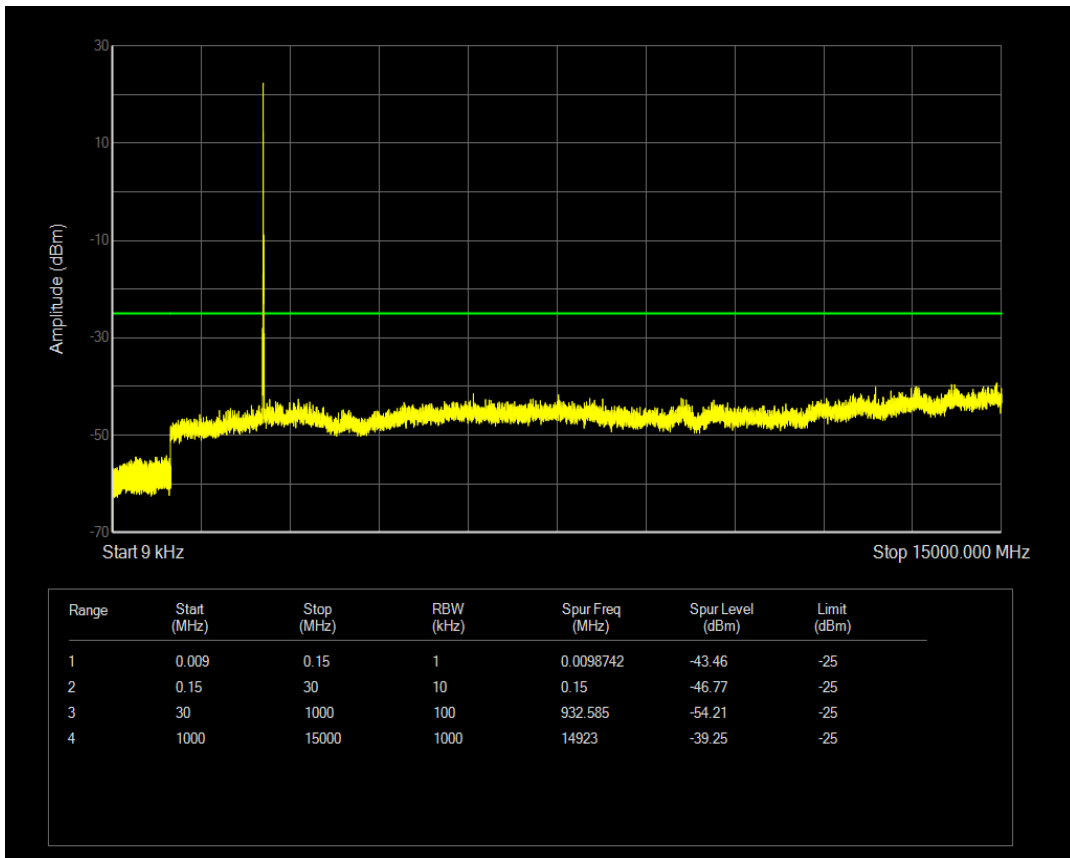

Band7 QAM16 BW=10MHz Channel=20800 RB Size=50 Position=#0

Band7 QPSK BW=10MHz Channel=21100 RB Size=1 Position=#0

Band7 QPSK BW=10MHz Channel=21100 RB Size=50 Position=#0

Band7 QAM16 BW=10MHz Channel=21100 RB Size=1 Position=#0

Band7 QPSK BW=10MHz Channel=21400 RB Size=1 Position=#0

Band7 QAM16 BW=10MHz Channel=21100 RB Size=50 Position=#0

Band7 QPSK BW=10MHz Channel=21400 RB Size=50 Position=#0

Band7 QAM16 BW=10MHz Channel=21400 RB Size=1 Position=#0