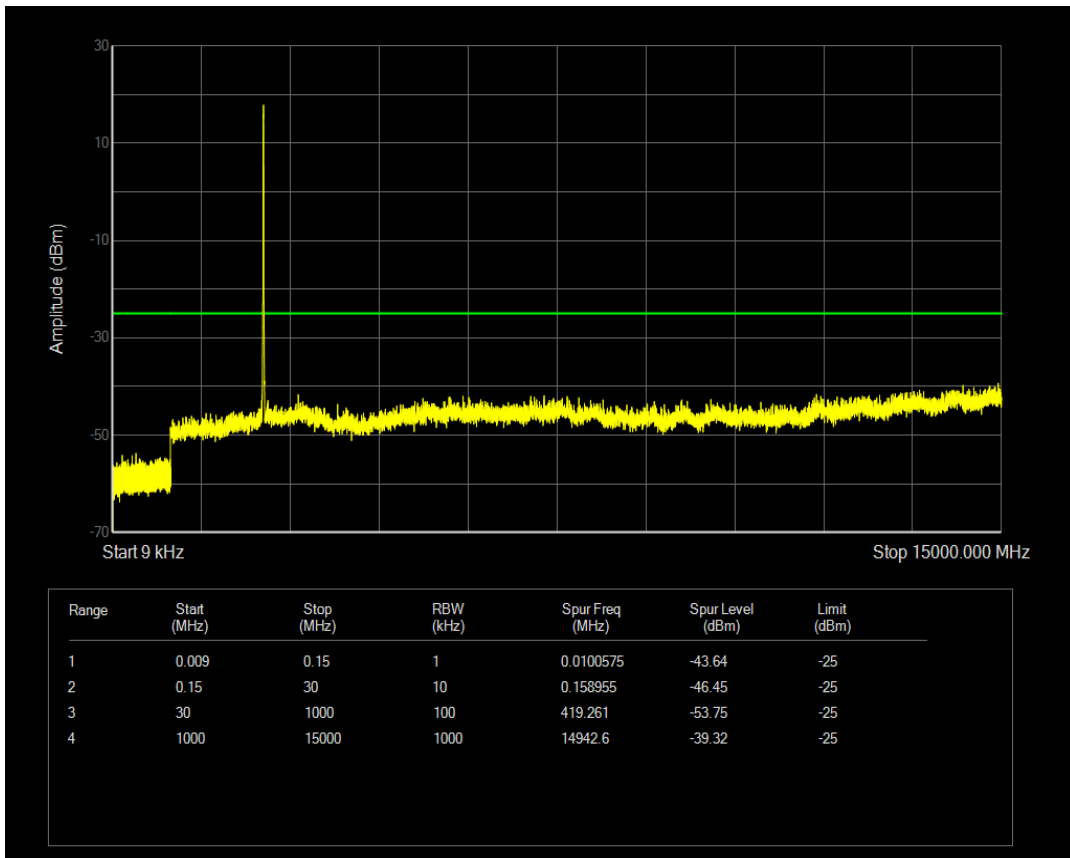

Band7 QAM16 BW=10MHz Channel=21400 RB Size=50 Position=#0

Band7 QPSK BW=15MHz Channel=20825 RB Size=75 Position=#0