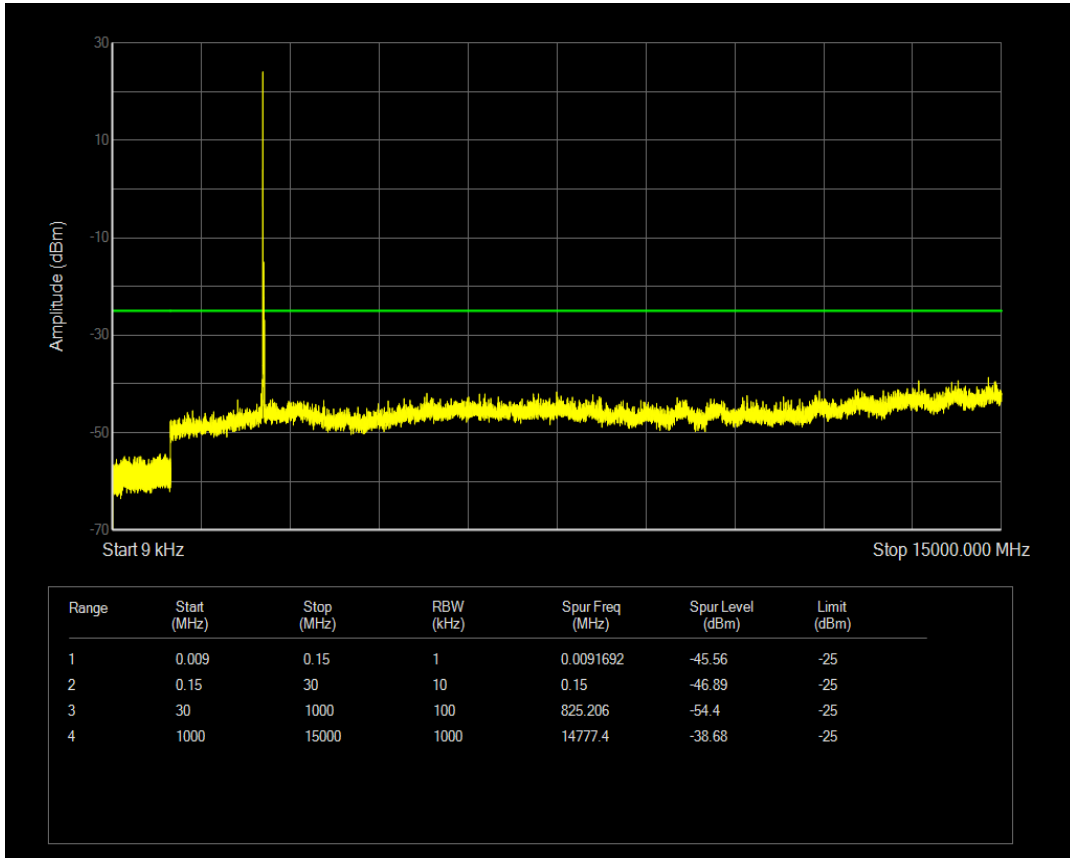

Band7 QAM16 BW=15MHz Channel=21100 RB Size=1 Position=#0

Band7 QPSK BW=15MHz Channel=21375 RB Size=1 Position=#0

Band7 QPSK BW=15MHz Channel=21375 RB Size=75 Position=#0

Band7 QAM16 BW=15MHz Channel=21375 RB Size=1 Position=#0

Band7 QPSK BW=20MHz Channel=20850 RB Size=1 Position=#0

Band7 QAM16 BW=15MHz Channel=21375 RB Size=75 Position=#0

Band7 QPSK BW=20MHz Channel=20850 RB Size=100 Position=#0

Band7 QAM16 BW=20MHz Channel=20850 RB Size=100 Position=#0