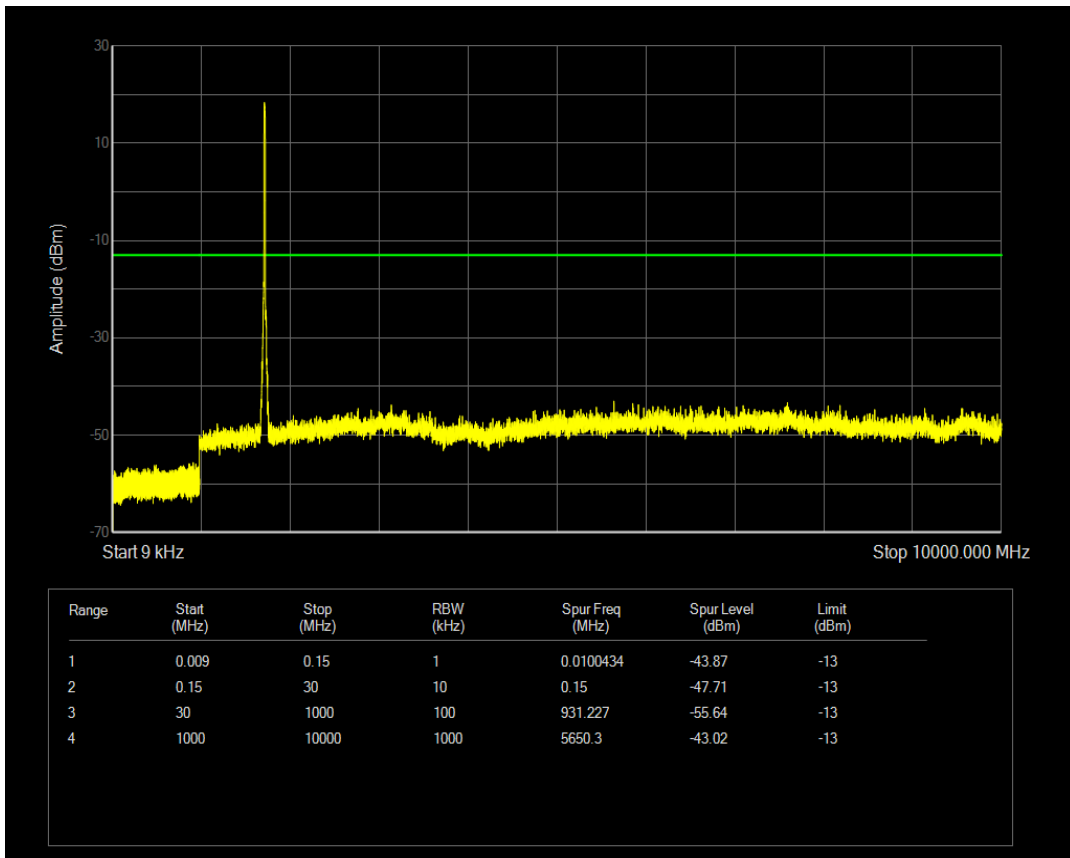

Band4 QAM16 BW=10MHz Channel=20350 RB Size=50 Position=#0

Band4 QPSK BW=15MHz Channel=20025 RB Size=1 Position=#0

Band4 QAM16 BW=15MHz Channel=20025 RB Size=1 Position=#0

Band4 QPSK BW=15MHz Channel=20025 RB Size=75 Position=#0

Band4 QAM16 BW=15MHz Channel=20025 RB Size=75 Position=#0

Band4 QPSK BW=15MHz Channel=20175 RB Size=1 Position=#0

Band4 QPSK BW=15MHz Channel=20175 RB Size=75 Position=#0

Band4 QAM16 BW=15MHz Channel=20175 RB Size=1 Position=#0