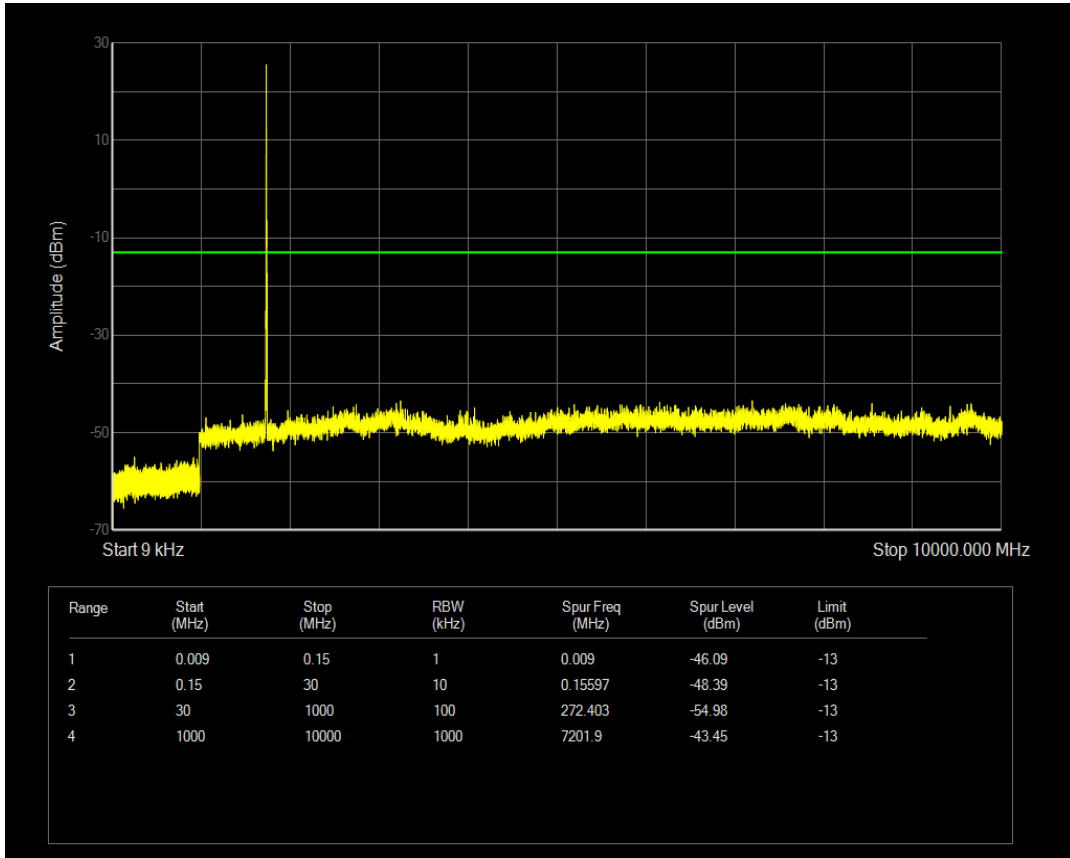

Band4 QAM16 BW=5MHz Channel=20175 RB Size=25 Position=#0

Band4 QPSK BW=5MHz Channel=20375 RB Size=1 Position=#0

Band4 QPSK BW=5MHz Channel=20375 RB Size=25 Position=#0

Band4 QAM16 BW=5MHz Channel=20375 RB Size=1 Position=#0

Band4 QPSK BW=10MHz Channel=20000 RB Size=1 Position=#0

Band4 QAM16 BW=5MHz Channel=20375 RB Size=25 Position=#0

Band4 QPSK BW=10MHz Channel=20000 RB Size=50 Position=#0

Band4 QAM16 BW=10MHz Channel=20000 RB Size=50 Position=#0