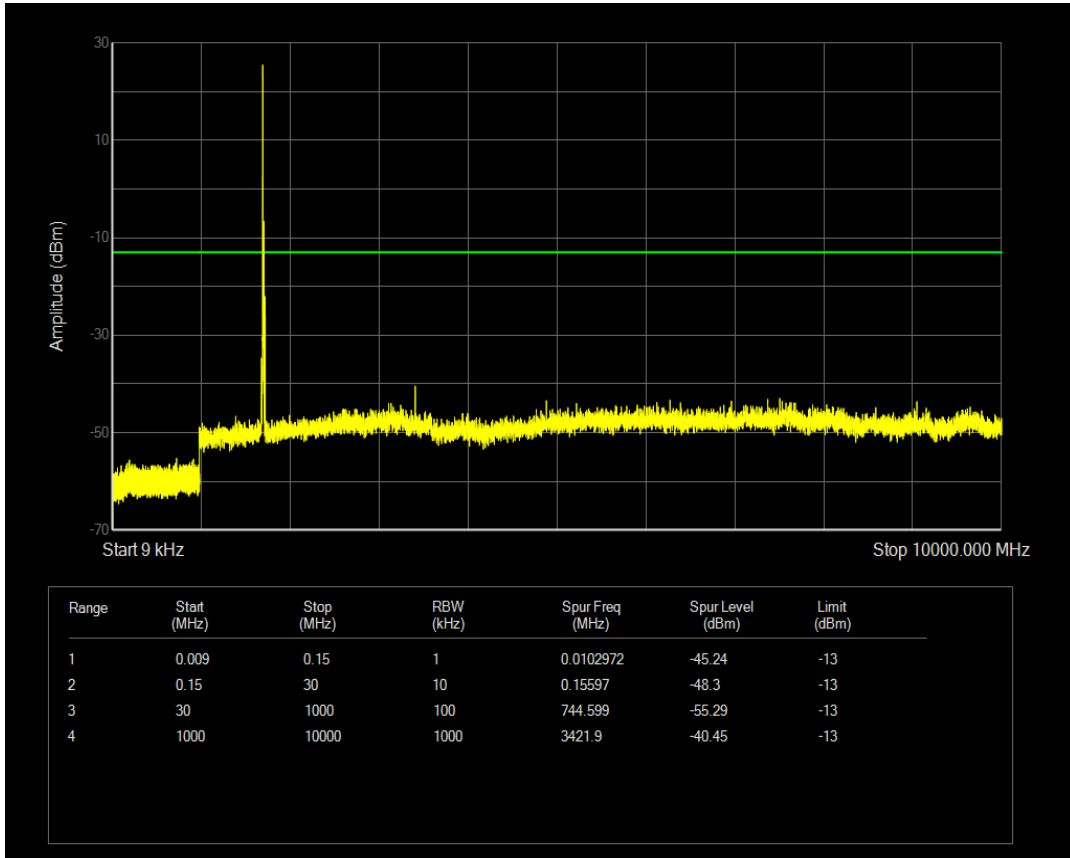

Band4 QAM16 BW=10MHz Channel=20000 RB Size=1 Position=#0

Band4 QPSK BW=10MHz Channel=20175 RB Size=1 Position=#0

Band4 QPSK BW=10MHz Channel=20175 RB Size=50 Position=#0

Band4 QAM16 BW=10MHz Channel=20175 RB Size=1 Position=#0

Band4 QAM16 BW=10MHz Channel=20175 RB Size=50 Position=#0

Band4 QPSK BW=10MHz Channel=20350 RB Size=50 Position=#0

Band4 QPSK BW=10MHz Channel=20350 RB Size=1 Position=#0

Band4 QAM16 BW=10MHz Channel=20350 RB Size=1 Position=#0

Band4 QAM16 BW=10MHz Channel=20350 RB Size=50 Position=#0

Band4 QPSK BW=15MHz Channel=20025 RB Size=1 Position=#0

Band4 QAM16 BW=15MHz Channel=20025 RB Size=1 Position=#0

Band4 QPSK BW=15MHz Channel=20025 RB Size=75 Position=#0