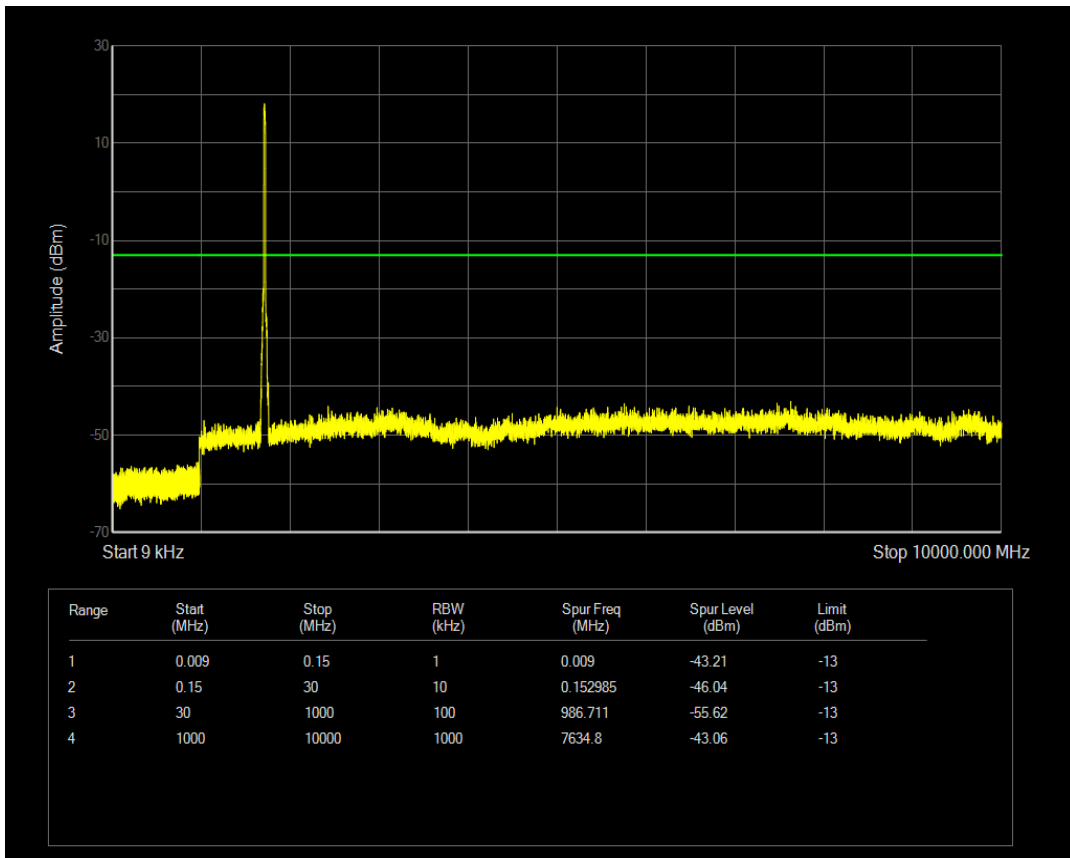

Band4 QAM16 BW=15MHz Channel=20325 RB Size=75 Position=#0

Band4 QPSK BW=20MHz Channel=20050 RB Size=1 Position=#0

Band4 QAM16 BW=20MHz Channel=20050 RB Size=1 Position=#0

Band4 QPSK BW=20MHz Channel=20050 RB Size=100 Position=#0

Band4 QAM16 BW=20MHz Channel=20050 RB Size=100 Position=#0

Band4 QPSK BW=20MHz Channel=20175 RB Size=1 Position=#0

Band4 QPSK BW=20MHz Channel=20175 RB Size=100 Position=#0

Band4 QAM16 BW=20MHz Channel=20175 RB Size=1 Position=#0