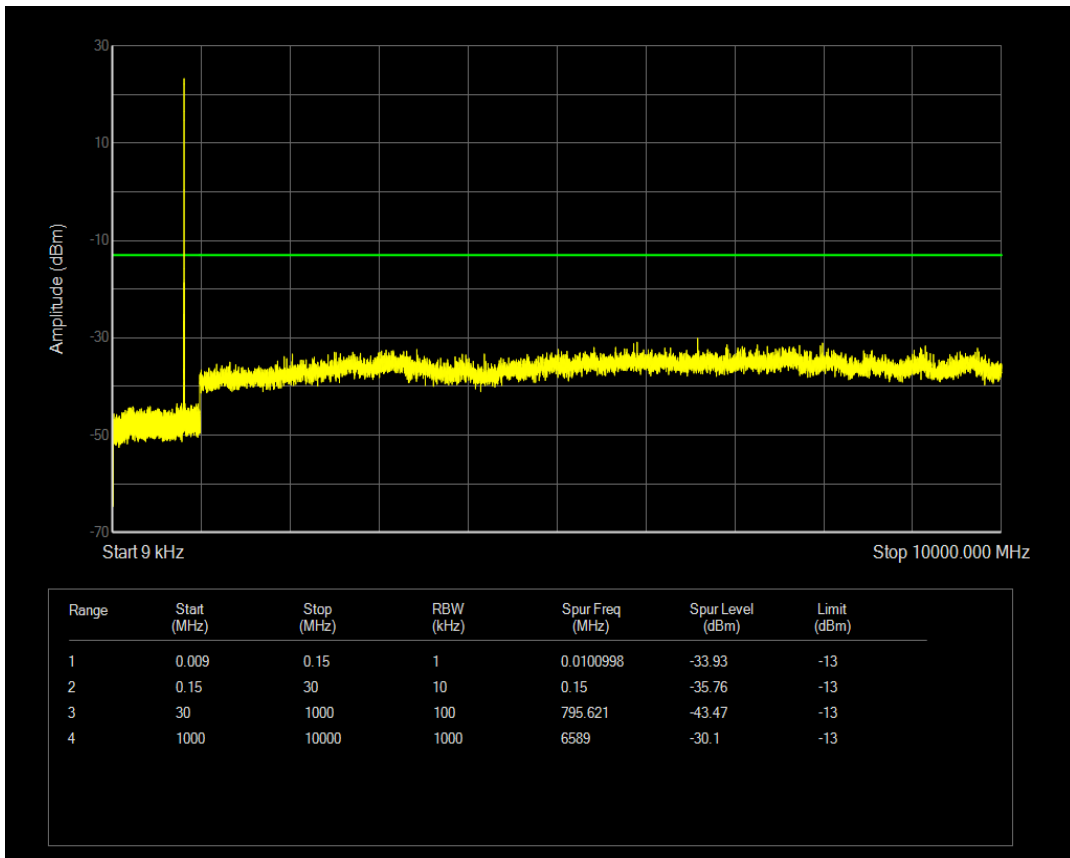

Band5 QPSK BW=3MHz Channel=20415 RB Size=1 Position=#0

Band5 QAM16 BW=1.4MHz Channel=20643 RB Size=6 Position=#0