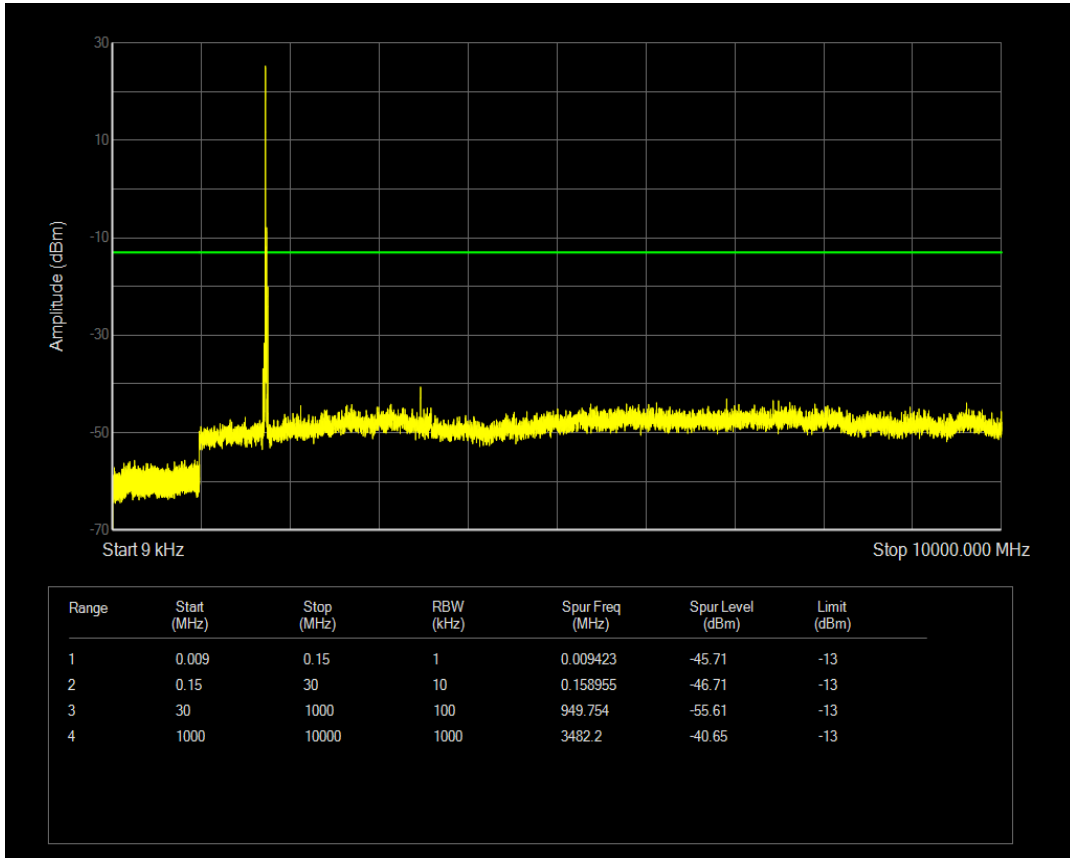

Band4 QAM16 BW=15MHz Channel=20025 RB Size=75 Position=#0

Band4 QPSK BW=15MHz Channel=20175 RB Size=1 Position=#0

Band4 QPSK BW=15MHz Channel=20175 RB Size=75 Position=#0

Band4 QAM16 BW=15MHz Channel=20175 RB Size=1 Position=#0

Band4 QAM16 BW=15MHz Channel=20175 RB Size=75 Position=#0

Band4 QPSK BW=15MHz Channel=20325 RB Size=1 Position=#0

Band4 QPSK BW=15MHz Channel=20325 RB Size=75 Position=#0

Band4 QAM16 BW=15MHz Channel=20325 RB Size=1 Position=#0