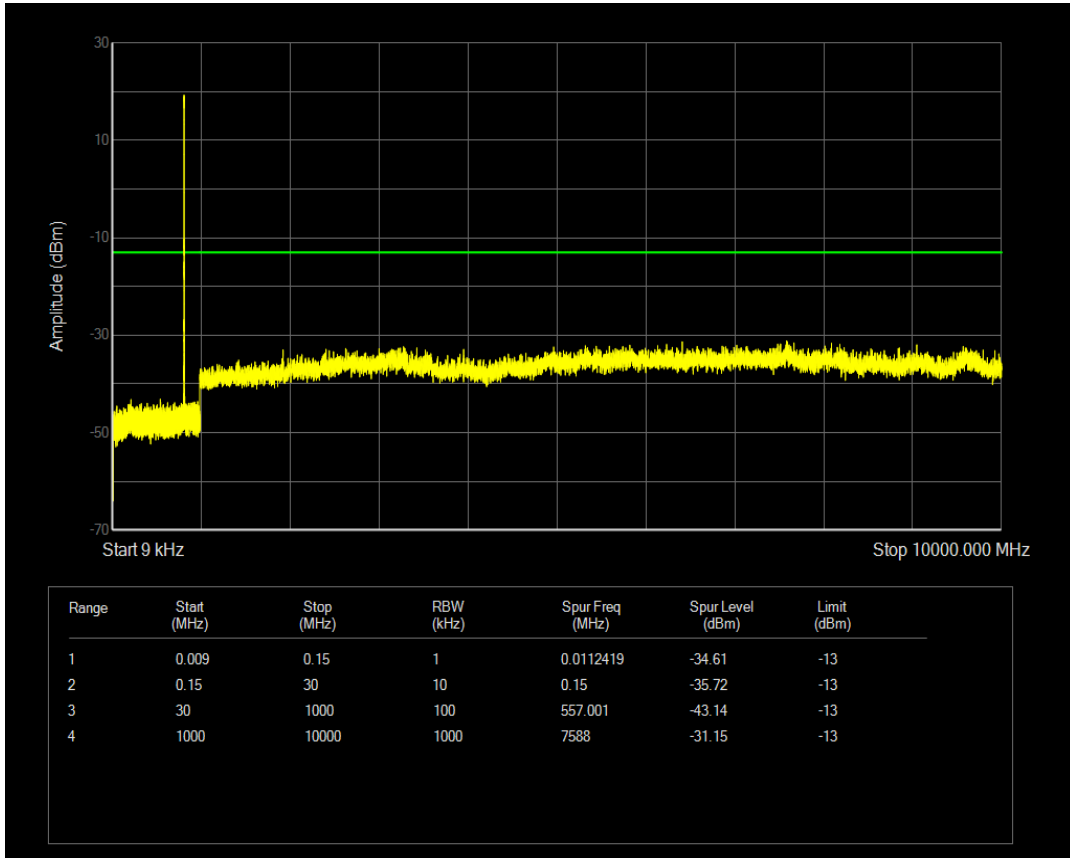

Band4 QAM16 BW=20MHz Channel=20175 RB Size=100 Position=#0

Band4 QPSK BW=20MHz Channel=20300 RB Size=1 Position=#0

Band4 QPSK BW=20MHz Channel=20300 RB Size=100 Position=#0

Band4 QAM16 BW=20MHz Channel=20300 RB Size=1 Position=#0

Band4 QAM16 BW=20MHz Channel=20300 RB Size=100 Position=#0

Band5 QPSK BW=1.4MHz Channel=20407 RB Size=6 Position=#0

Band5 QPSK BW=1.4MHz Channel=20407 RB Size=1 Position=#0

Band5 QAM16 BW=1.4MHz Channel=20407 RB Size=1 Position=#0