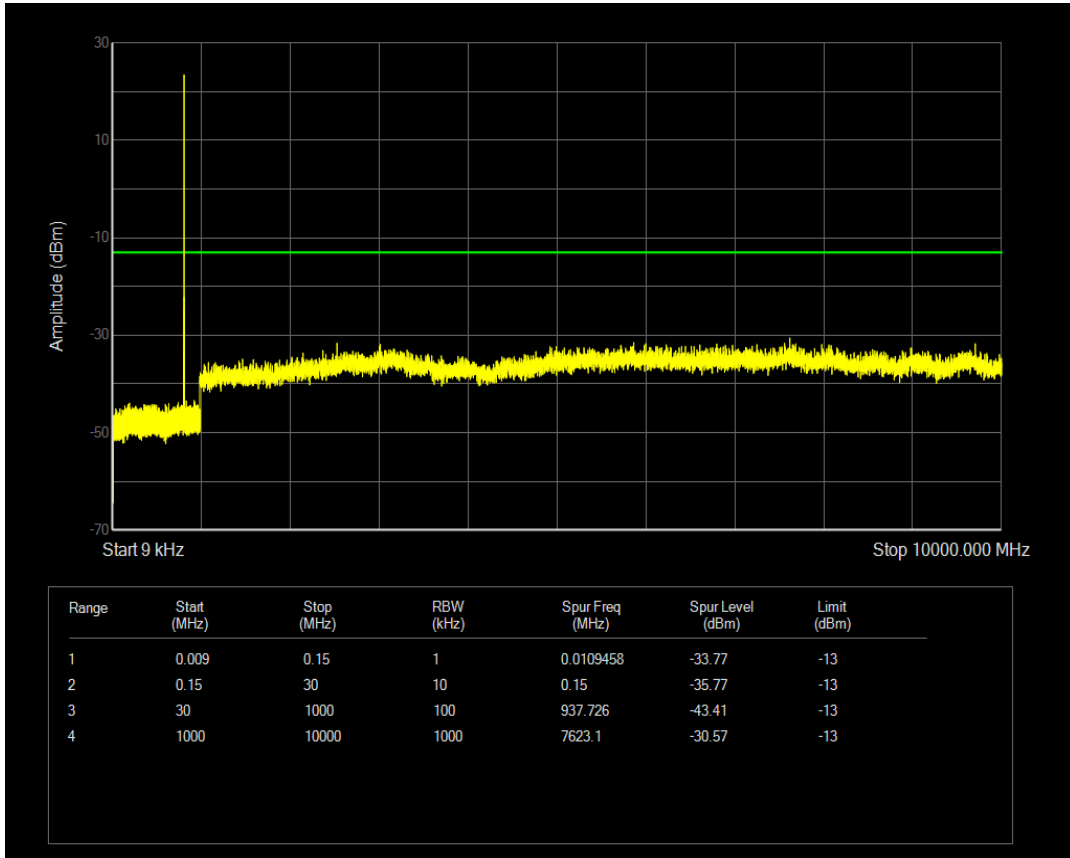

Band5 QPSK BW=3MHz Channel=20415 RB Size=1 Position=#0

Band5 QAM16 BW=1.4MHz Channel=20643 RB Size=6 Position=#0

Band5 QPSK BW=3MHz Channel=20415 RB Size=15 Position=#0

Band5 QAM16 BW=3MHz Channel=20415 RB Size=1 Position=#0