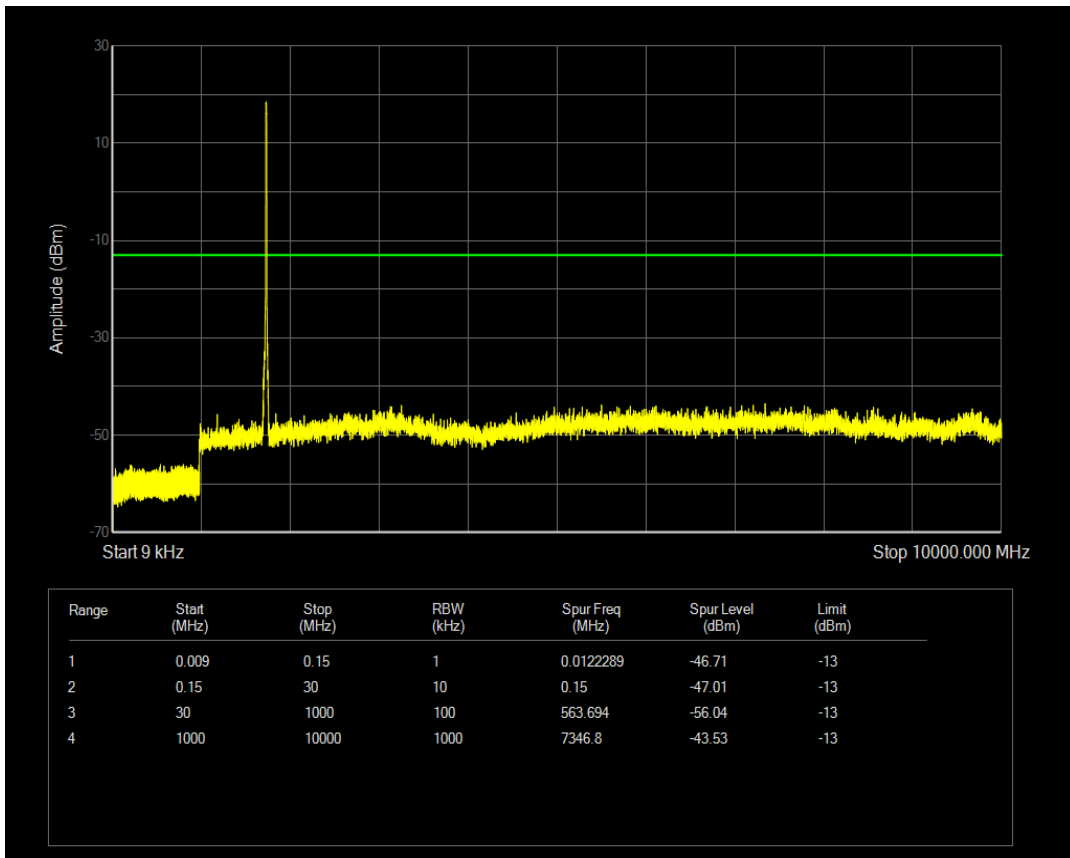

Band4 QAM16 BW=10MHz Channel=20000 RB Size=1 Position=#0

Band4 QPSK BW=10MHz Channel=20175 RB Size=1 Position=#0

Band4 QPSK BW=10MHz Channel=20175 RB Size=50 Position=#0

Band4 QAM16 BW=10MHz Channel=20175 RB Size=1 Position=#0

Band4 QAM16 BW=10MHz Channel=20175 RB Size=50 Position=#0

Band4 QPSK BW=10MHz Channel=20350 RB Size=50 Position=#0

Band4 QPSK BW=10MHz Channel=20350 RB Size=1 Position=#0

Band4 QAM16 BW=10MHz Channel=20350 RB Size=1 Position=#0

Band4 QAM16 BW=10MHz Channel=20350 RB Size=50 Position=#0

Band4 QPSK BW=15MHz Channel=20025 RB Size=1 Position=#0

Band4 QAM16 BW=15MHz Channel=20025 RB Size=1 Position=#0

Band4 QPSK BW=15MHz Channel=20025 RB Size=75 Position=#0