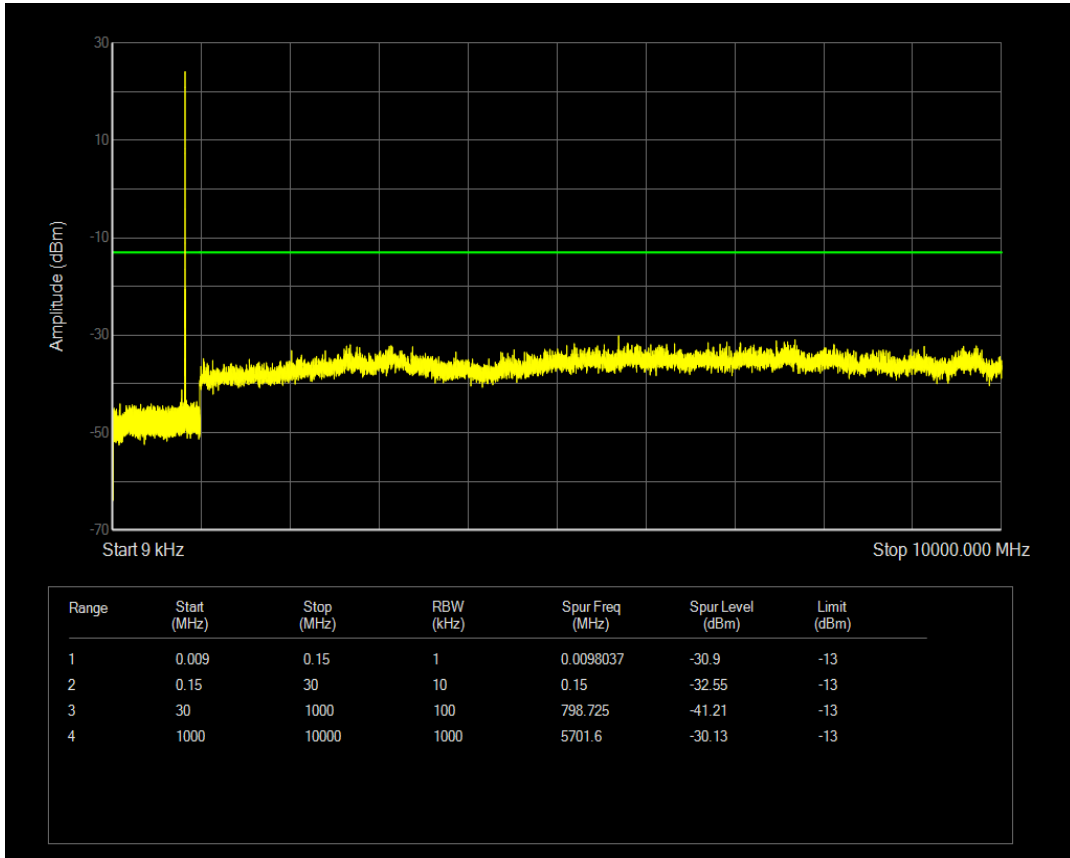

Band5 QPSK BW=3MHz Channel=20525 RB Size=1 Position=#0

Band5 QPSK BW=3MHz Channel=20525 RB Size=15 Position=#0