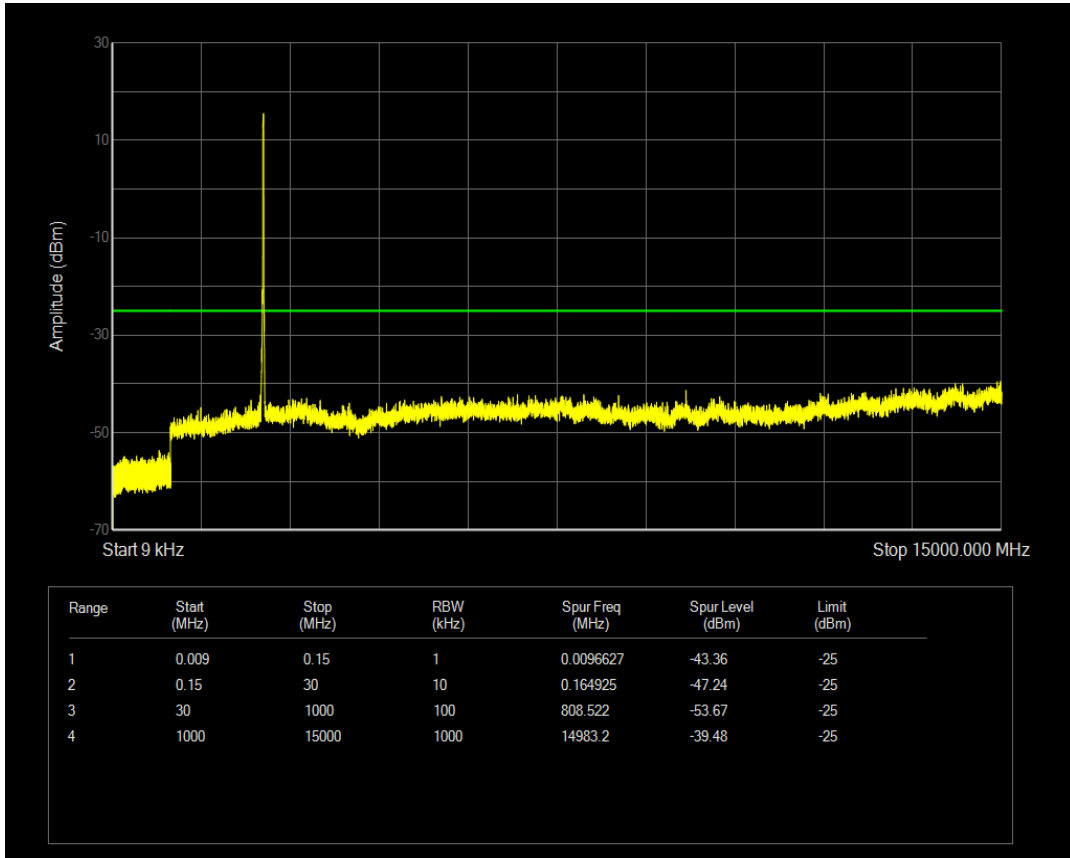

Band7 QAM16 BW=15MHz Channel=21100 RB Size=1 Position=#0

Band7 QPSK BW=15MHz Channel=21375 RB Size=1 Position=#0

Band7 QPSK BW=15MHz Channel=21375 RB Size=75 Position=#0

Band7 QAM16 BW=15MHz Channel=21375 RB Size=1 Position=#0

Band7 QPSK BW=20MHz Channel=20850 RB Size=1 Position=#0

Band7 QAM16 BW=15MHz Channel=21375 RB Size=75 Position=#0

Band7 QPSK BW=20MHz Channel=20850 RB Size=100 Position=#0

Band7 QAM16 BW=20MHz Channel=20850 RB Size=100 Position=#0