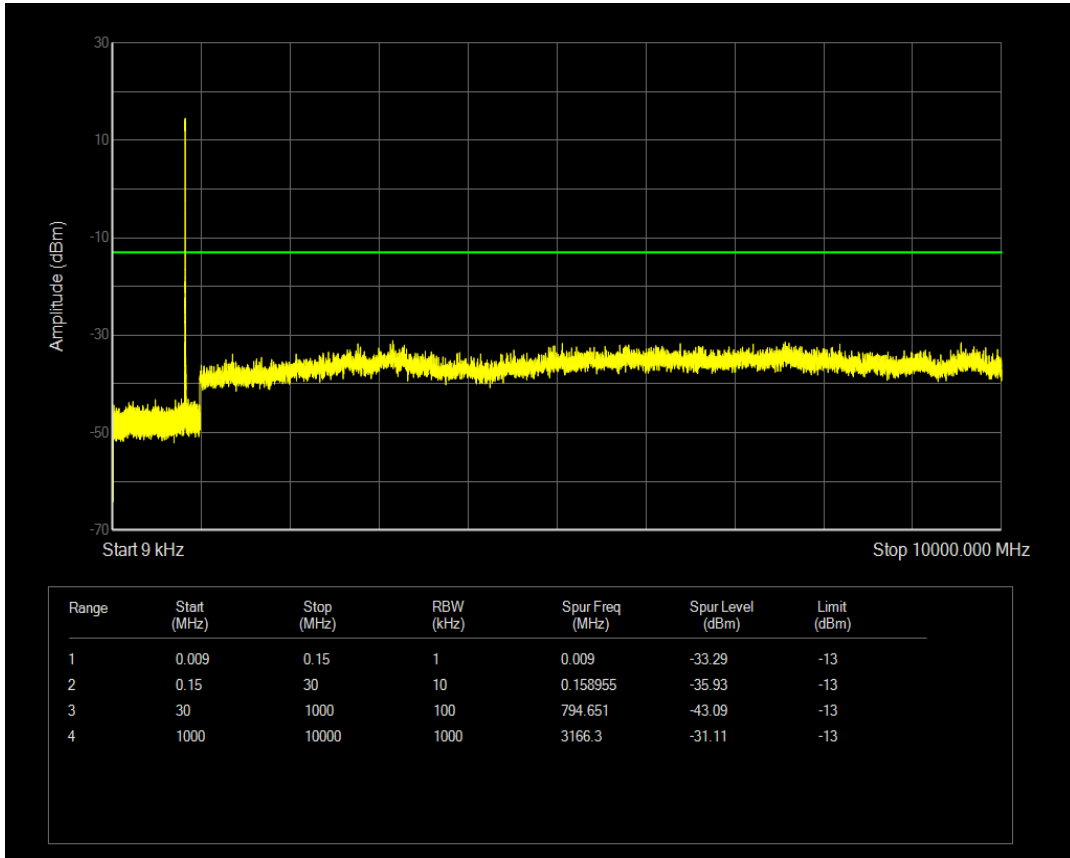

Band5 QAM16 BW=3MHz Channel=20415 RB Size=15 Position=#0

Band5 QPSK BW=3MHz Channel=20525 RB Size=1 Position=#0

Band5 QPSK BW=3MHz Channel=20525 RB Size=15 Position=#0

Band5 QAM16 BW=3MHz Channel=20525 RB Size=15 Position=#0