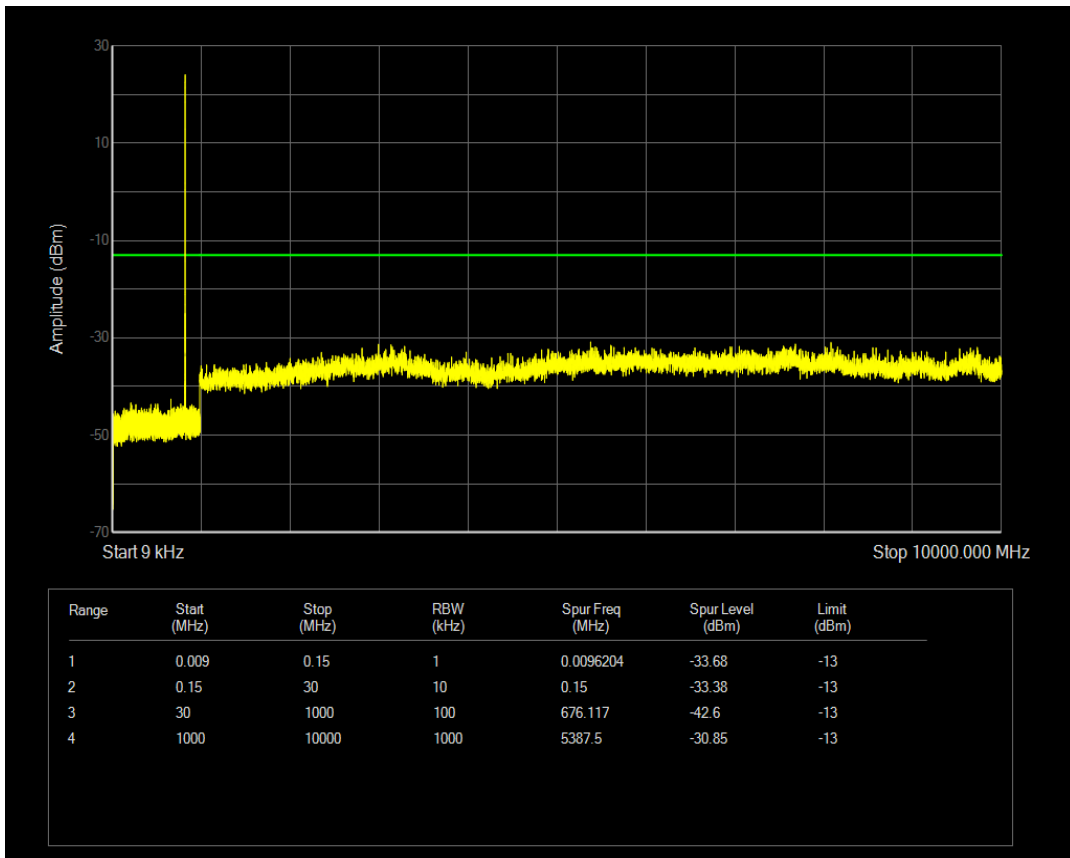

Band4 QAM16 BW=20MHz Channel=20300 RB Size=100 Position=#0

Band5 QPSK BW=1.4MHz Channel=20407 RB Size=6 Position=#0

Band5 QPSK BW=1.4MHz Channel=20407 RB Size=1 Position=#0

Band5 QAM16 BW=1.4MHz Channel=20407 RB Size=1 Position=#0

Band5 QPSK BW=1.4MHz Channel=20525 RB Size=1 Position=#0

Band5 QAM16 BW=1.4MHz Channel=20407 RB Size=6 Position=#0

Band5 QAM16 BW=1.4MHz Channel=20525 RB Size=1 Position=#0

Band5 QPSK BW=1.4MHz Channel=20525 RB Size=6 Position=#0