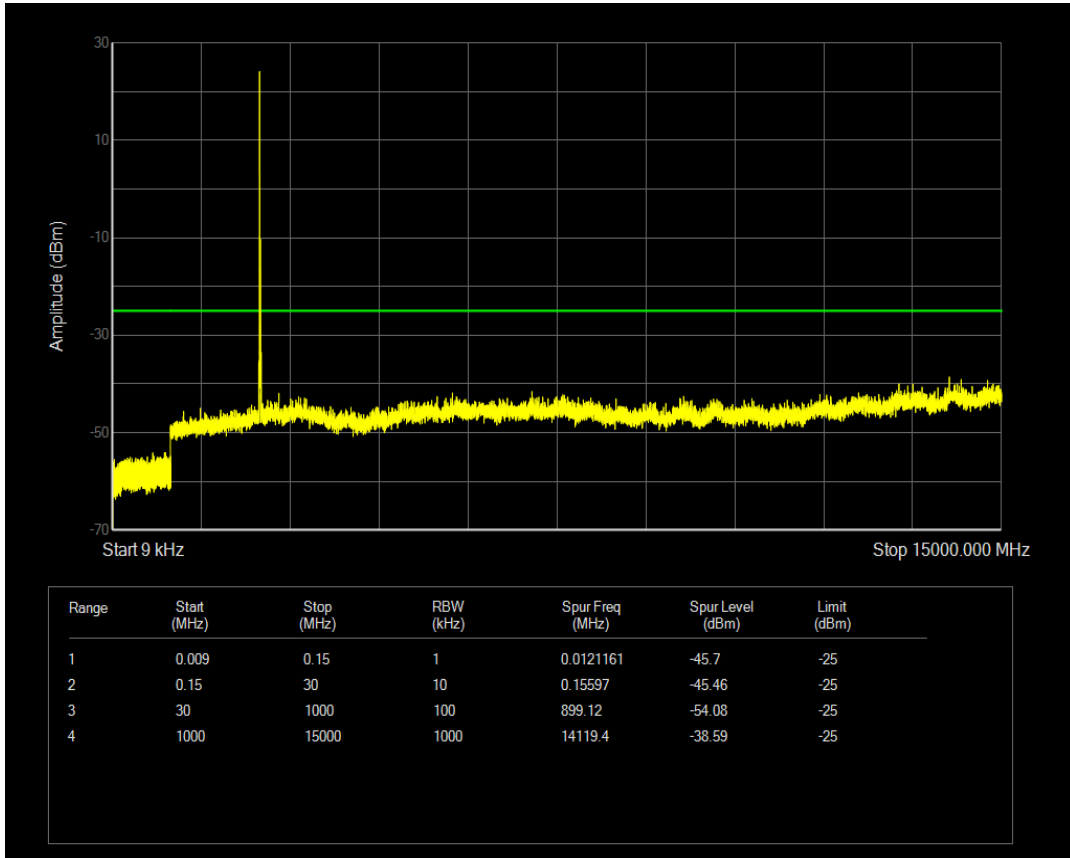

Band7 QAM16 BW=10MHz Channel=21400 RB Size=50 Position=#0

Band7 QPSK BW=15MHz Channel=20825 RB Size=75 Position=#0

Band7 QPSK BW=15MHz Channel=20825 RB Size=1 Position=#0

Band7 QAM16 BW=15MHz Channel=20825 RB Size=1 Position=#0