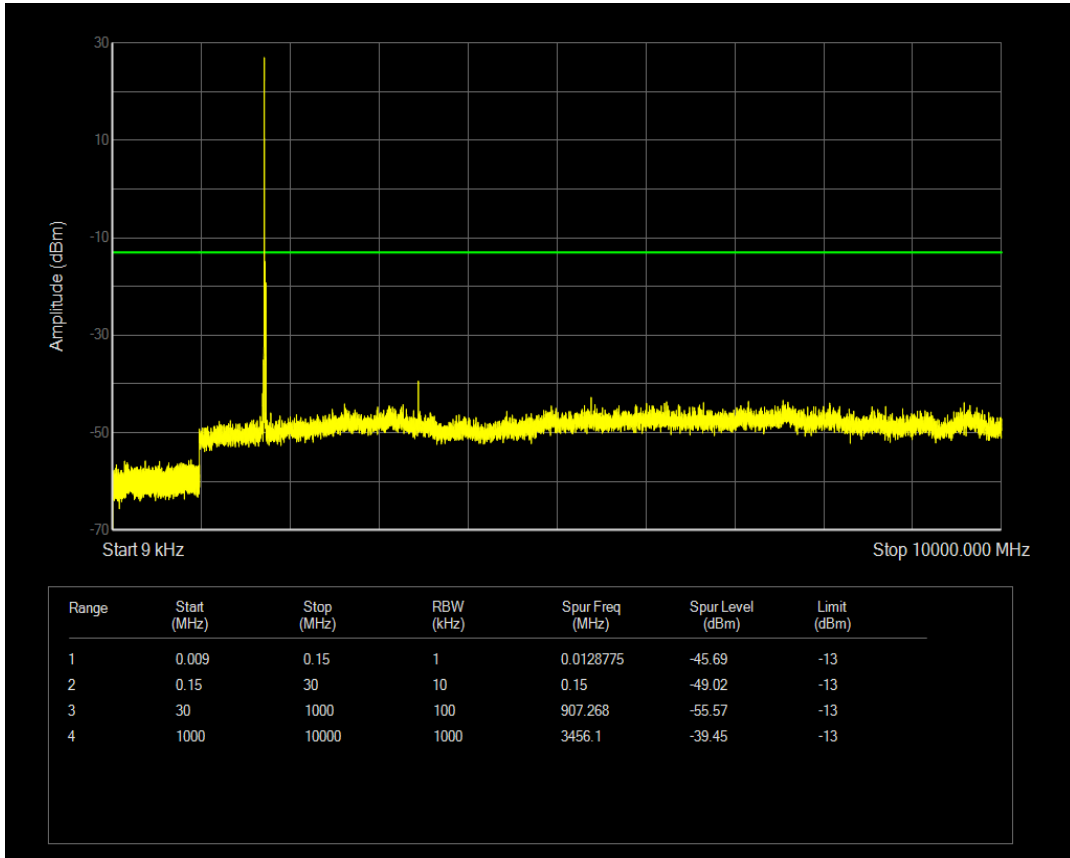

Band4 QPSK BW=10MHz Channel=20000 RB Size=1 Position=#0

Band4 QAM16 BW=5MHz Channel=20375 RB Size=25 Position=#0

Band4 QPSK BW=10MHz Channel=20000 RB Size=50 Position=#0

Band4 QAM16 BW=10MHz Channel=20000 RB Size=50 Position=#0

Band4 QAM16 BW=10MHz Channel=20000 RB Size=1 Position=#0

Band4 QPSK BW=10MHz Channel=20175 RB Size=1 Position=#0

Band4 QPSK BW=10MHz Channel=20175 RB Size=50 Position=#0

Band4 QAM16 BW=10MHz Channel=20175 RB Size=1 Position=#0

Band4 QAM16 BW=10MHz Channel=20175 RB Size=50 Position=#0

Band4 QPSK BW=10MHz Channel=20350 RB Size=50 Position=#0

Band4 QPSK BW=10MHz Channel=20350 RB Size=1 Position=#0

Band4 QAM16 BW=10MHz Channel=20350 RB Size=1 Position=#0