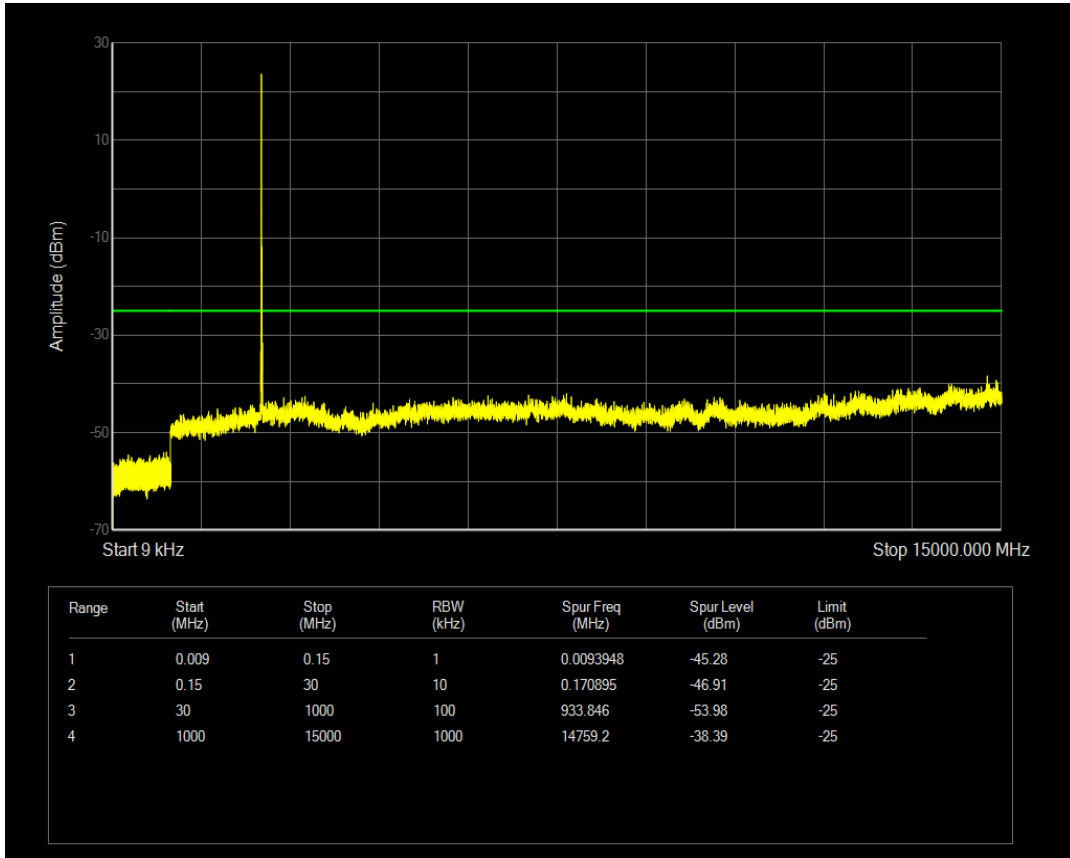

Band7 QPSK BW=10MHz Channel=20800 RB Size=1 Position=#0

Band7 QAM16 BW=5MHz Channel=21425 RB Size=25 Position=#0

Band7 QPSK BW=10MHz Channel=20800 RB Size=50 Position=#0

Band7 QAM16 BW=10MHz Channel=20800 RB Size=1 Position=#0

Band7 QAM16 BW=10MHz Channel=20800 RB Size=50 Position=#0

Band7 QPSK BW=10MHz Channel=21100 RB Size=1 Position=#0

Band7 QPSK BW=10MHz Channel=21100 RB Size=50 Position=#0

Band7 QAM16 BW=10MHz Channel=21100 RB Size=1 Position=#0