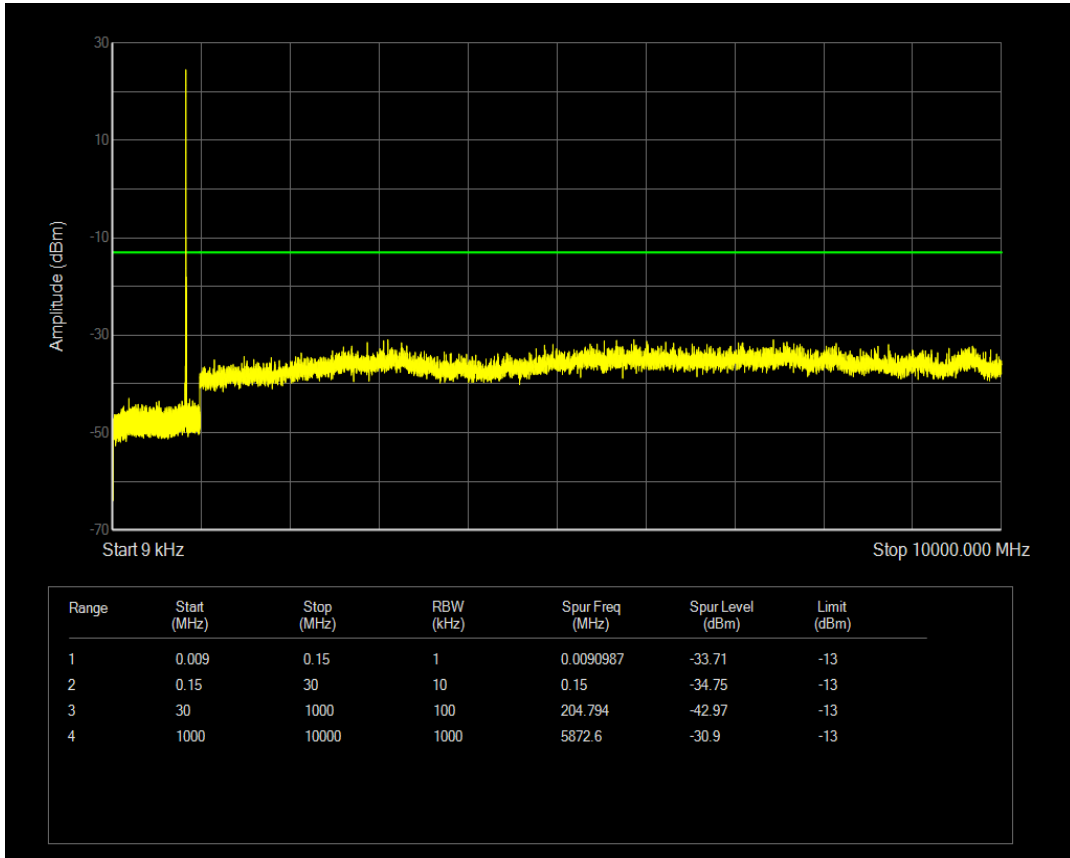

Band5 QPSK BW=5MHz Channel=20625 RB Size=1 Position=#0

Band5 QPSK BW=5MHz Channel=20625 RB Size=25 Position=#0