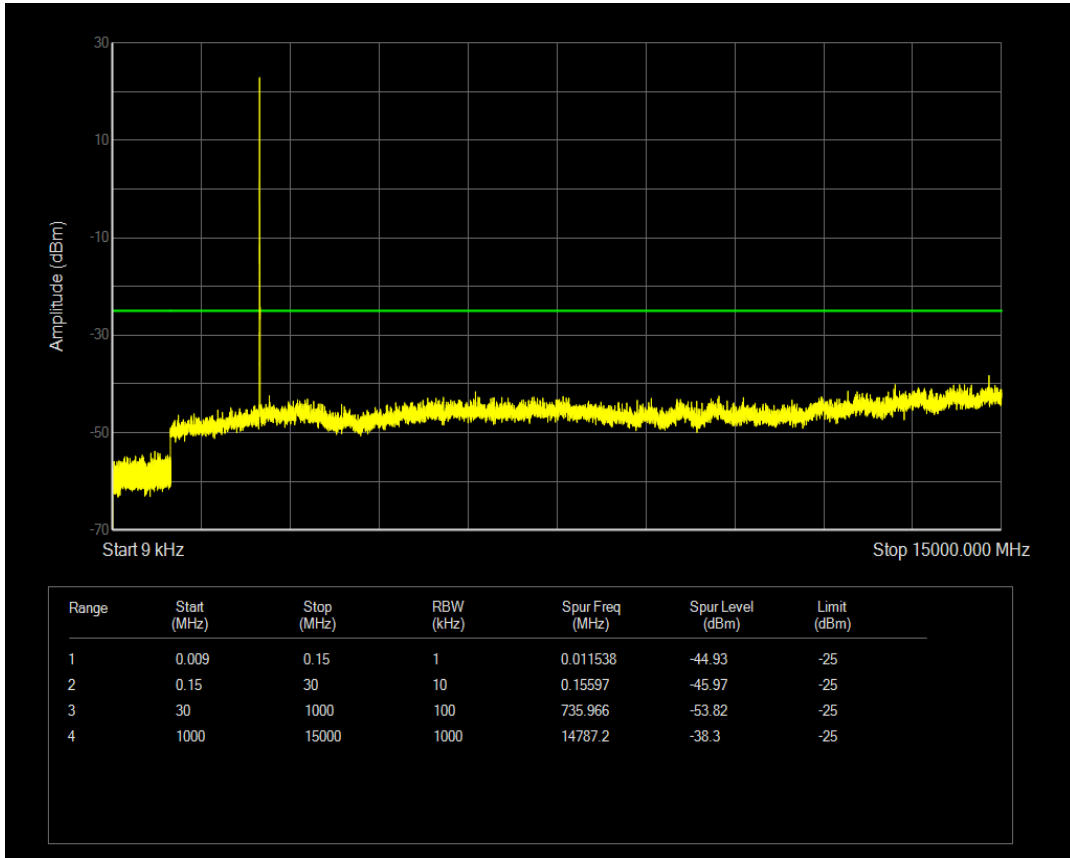

Band5 QAM16 BW=10MHz Channel=20525 RB Size=1 Position=#0

Band5 QPSK BW=10MHz Channel=20600 RB Size=1 Position=#0

Band5 QPSK BW=10MHz Channel=20600 RB Size=50 Position=#0

Band5 QAM16 BW=10MHz Channel=20600 RB Size=1 Position=#0

Band5 QAM16 BW=10MHz Channel=20600 RB Size=50 Position=#0

Band7 QPSK BW=5MHz Channel=20775 RB Size=1 Position=#0

Band7 QPSK BW=5MHz Channel=20775 RB Size=25 Position=#0

Band7 QAM16 BW=5MHz Channel=20775 RB Size=1 Position=#0