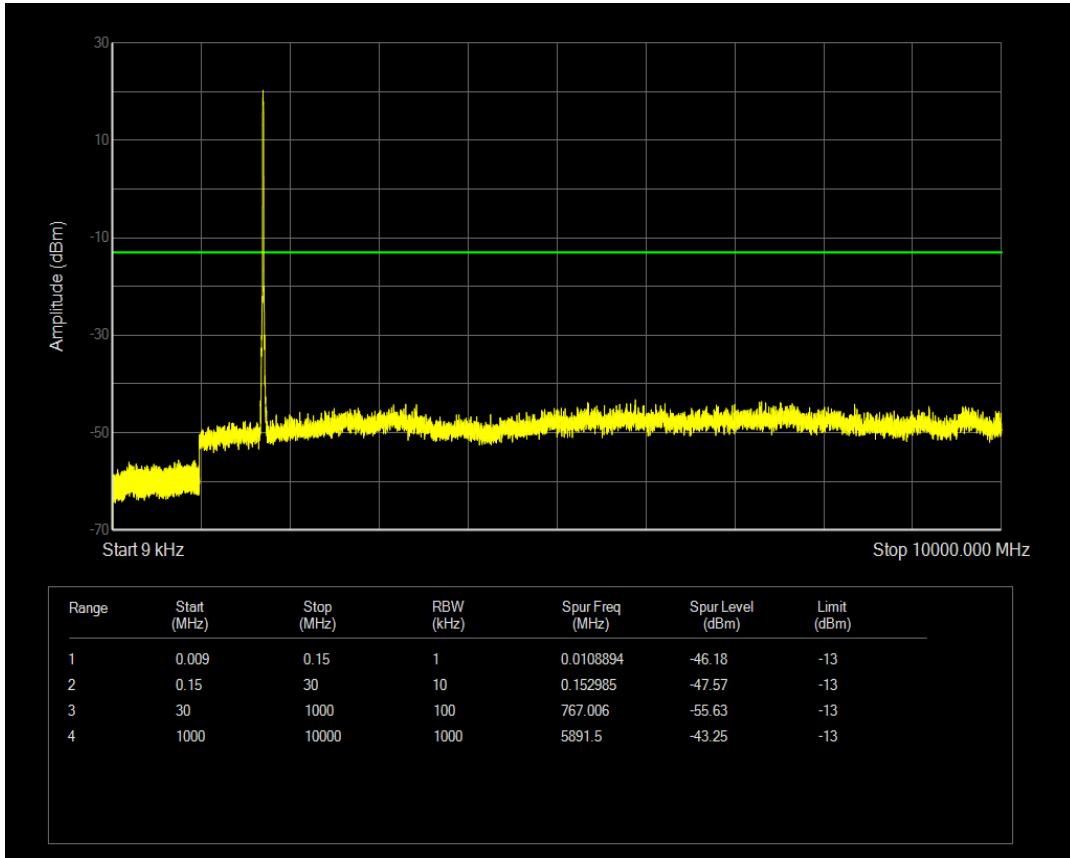

Band4 QPSK BW=10MHz Channel=20000 RB Size=1 Position=#0

Band4 QAM16 BW=5MHz Channel=20375 RB Size=25 Position=#0

Band4 QPSK BW=10MHz Channel=20000 RB Size=50 Position=#0

Band4 QAM16 BW=10MHz Channel=20000 RB Size=50 Position=#0

Band4 QAM16 BW=10MHz Channel=20000 RB Size=1 Position=#0

Band4 QPSK BW=10MHz Channel=20175 RB Size=1 Position=#0

Band4 QPSK BW=10MHz Channel=20175 RB Size=50 Position=#0

Band4 QAM16 BW=10MHz Channel=20175 RB Size=1 Position=#0