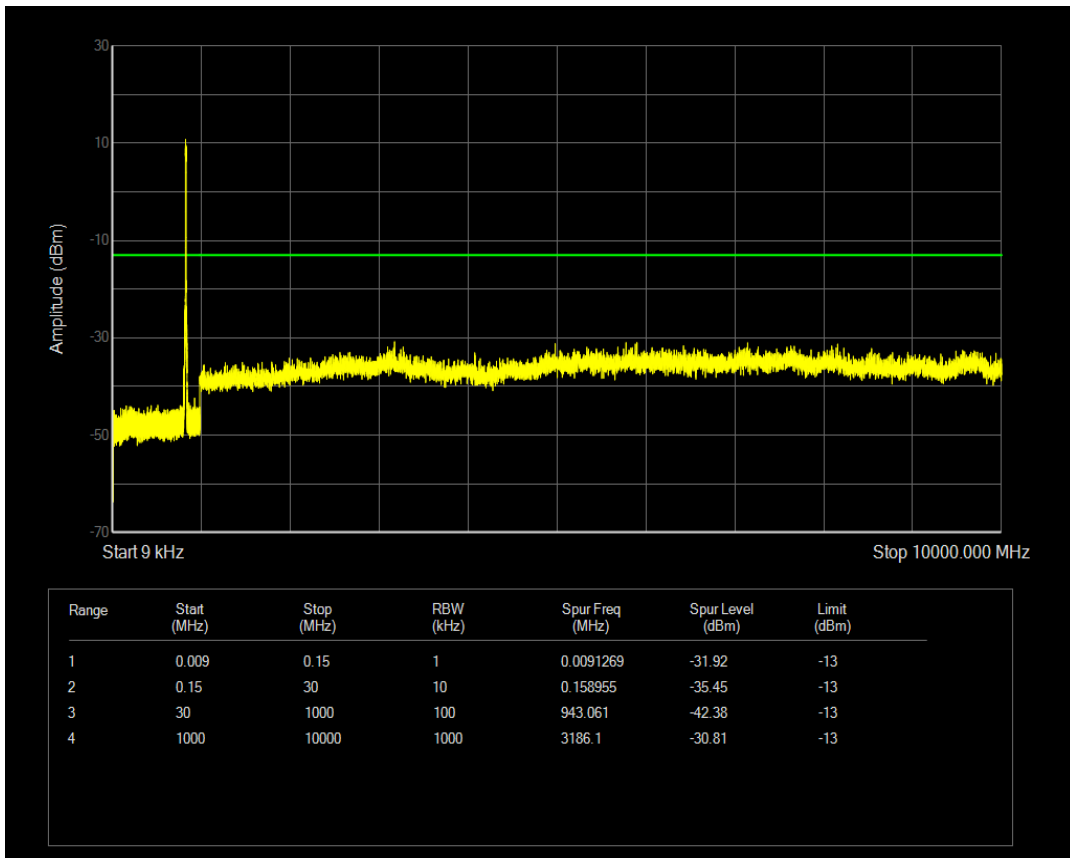

Band5 QAM16 BW=10MHz Channel=20600 RB Size=50 Position=#0

Band7 QPSK BW=5MHz Channel=20775 RB Size=1 Position=#0