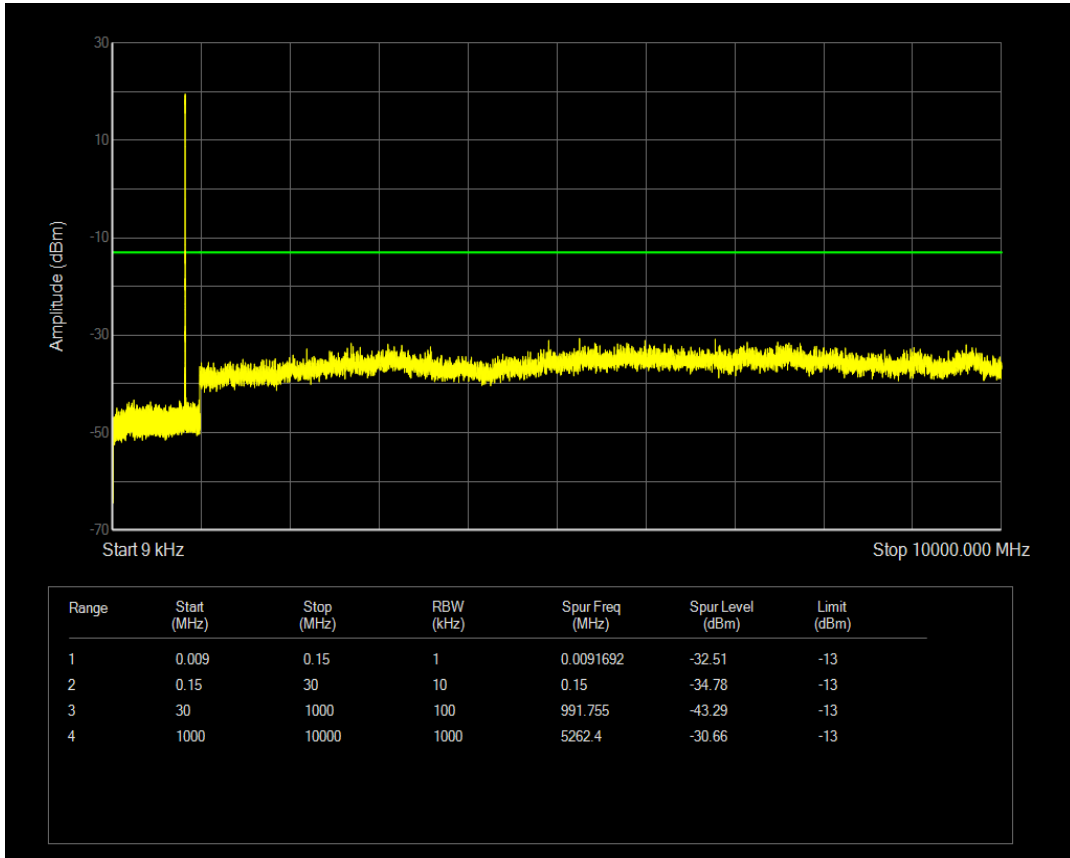

Band5 QPSK BW=1.4MHz Channel=20525 RB Size=1 Position=#0

Band5 QAM16 BW=1.4MHz Channel=20407 RB Size=6 Position=#0

Band5 QAM16 BW=1.4MHz Channel=20525 RB Size=1 Position=#0

Band5 QPSK BW=1.4MHz Channel=20525 RB Size=6 Position=#0