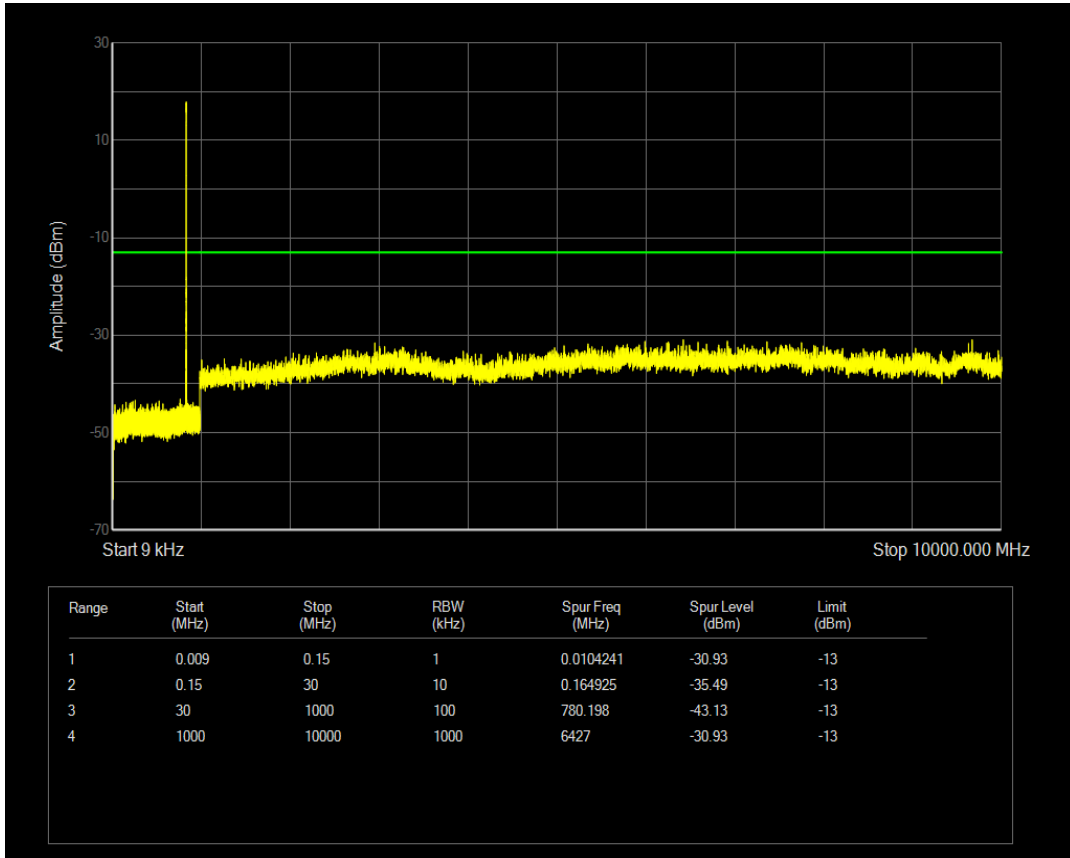

Band5 QAM16 BW=1.4MHz Channel=20643 RB Size=6 Position=#0

Band5 QPSK BW=3MHz Channel=20415 RB Size=15 Position=#0