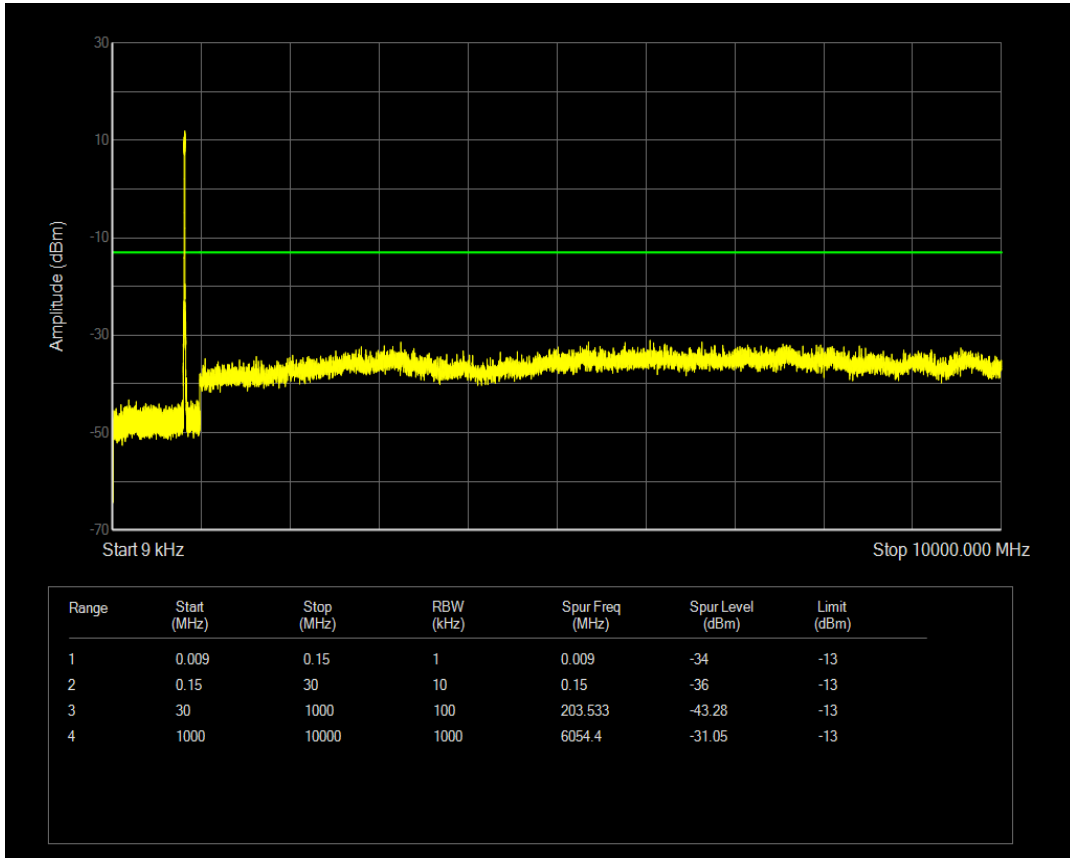

Band5 QAM16 BW=5MHz Channel=20625 RB Size=1 Position=#0

Band5 QPSK BW=10MHz Channel=20450 RB Size=1 Position=#0

Band5 QAM16 BW=10MHz Channel=20450 RB Size=1 Position=#0

Band5 QPSK BW=10MHz Channel=20450 RB Size=50 Position=#0

Band5 QAM16 BW=10MHz Channel=20450 RB Size=50 Position=#0

Band5 QPSK BW=10MHz Channel=20525 RB Size=1 Position=#0

Band5 QPSK BW=10MHz Channel=20525 RB Size=50 Position=#0

Band5 QAM16 BW=10MHz Channel=20525 RB Size=50 Position=#0