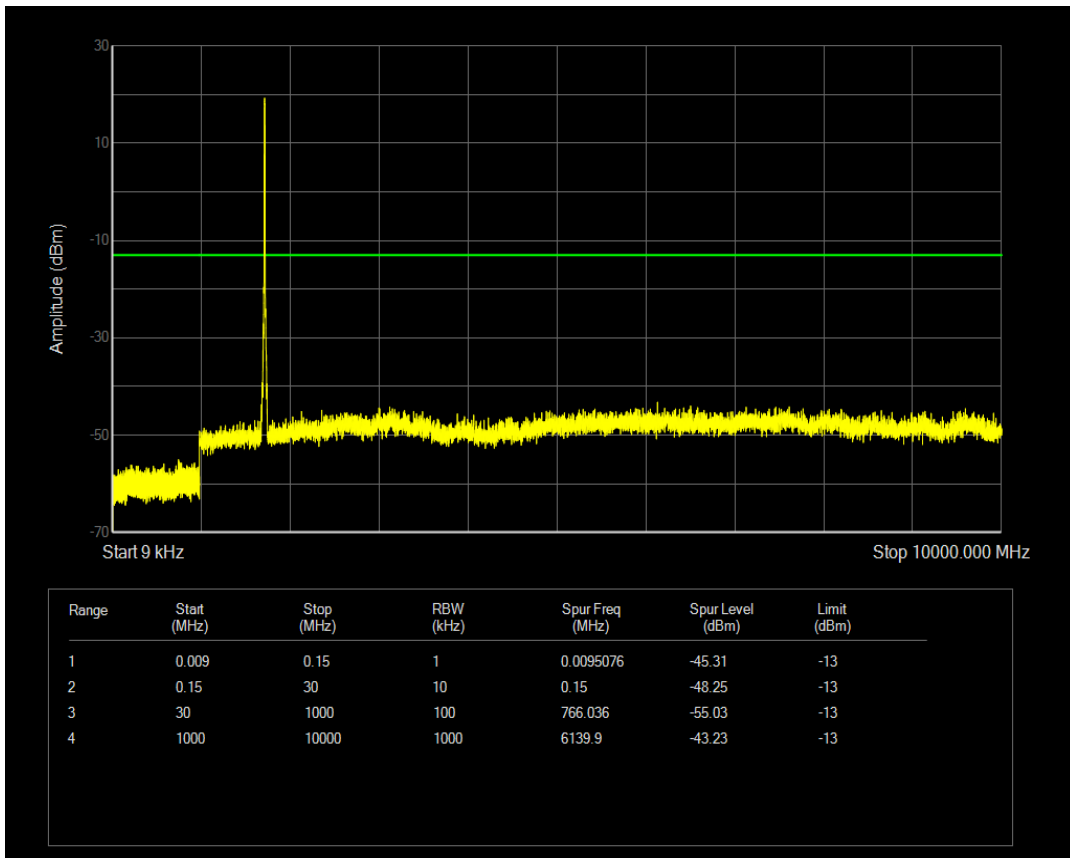

Band4 QPSK BW=10MHz Channel=20000 RB Size=1 Position=#0

Band4 QAM16 BW=5MHz Channel=20375 RB Size=25 Position=#0

Band4 QPSK BW=10MHz Channel=20000 RB Size=50 Position=#0

Band4 QAM16 BW=10MHz Channel=20000 RB Size=50 Position=#0

Band4 QAM16 BW=10MHz Channel=20000 RB Size=1 Position=#0

Band4 QPSK BW=10MHz Channel=20175 RB Size=1 Position=#0

Band4 QPSK BW=10MHz Channel=20175 RB Size=50 Position=#0

Band4 QAM16 BW=10MHz Channel=20175 RB Size=1 Position=#0