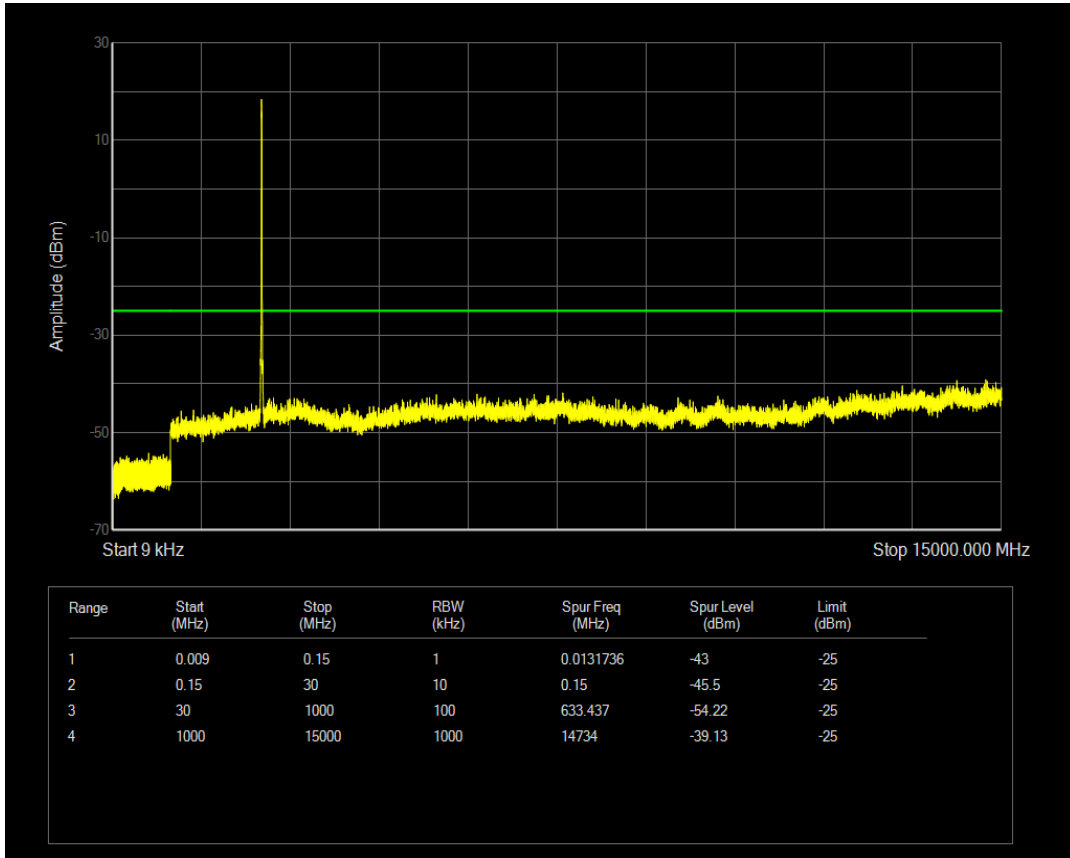

Band7 QAM16 BW=10MHz Channel=21100 RB Size=50 Position=#0

Band7 QPSK BW=10MHz Channel=21400 RB Size=50 Position=#0