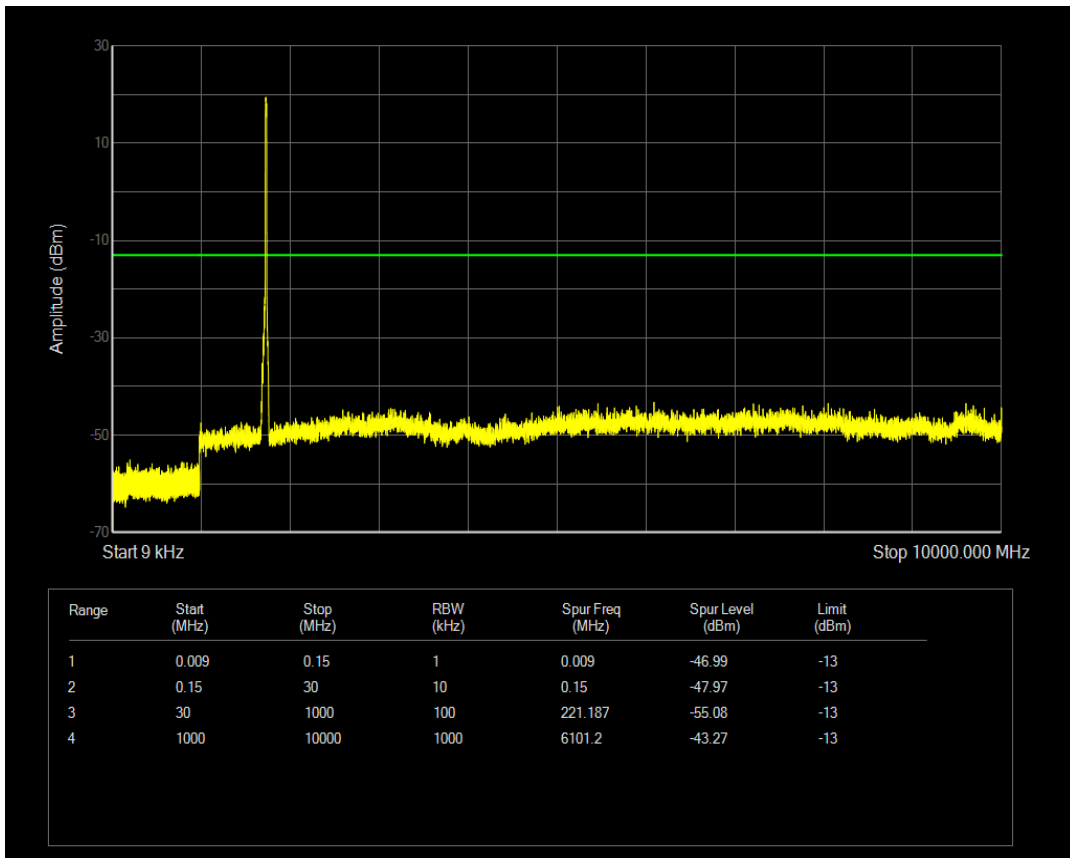

Band4 QAM16 BW=15MHz Channel=20025 RB Size=75 Position=#0

Band4 QPSK BW=15MHz Channel=20175 RB Size=1 Position=#0

Band4 QPSK BW=15MHz Channel=20175 RB Size=75 Position=#0

Band4 QAM16 BW=15MHz Channel=20175 RB Size=1 Position=#0

Band4 QAM16 BW=15MHz Channel=20175 RB Size=75 Position=#0

Band4 QPSK BW=15MHz Channel=20325 RB Size=1 Position=#0

Band4 QPSK BW=15MHz Channel=20325 RB Size=75 Position=#0

Band4 QAM16 BW=15MHz Channel=20325 RB Size=1 Position=#0