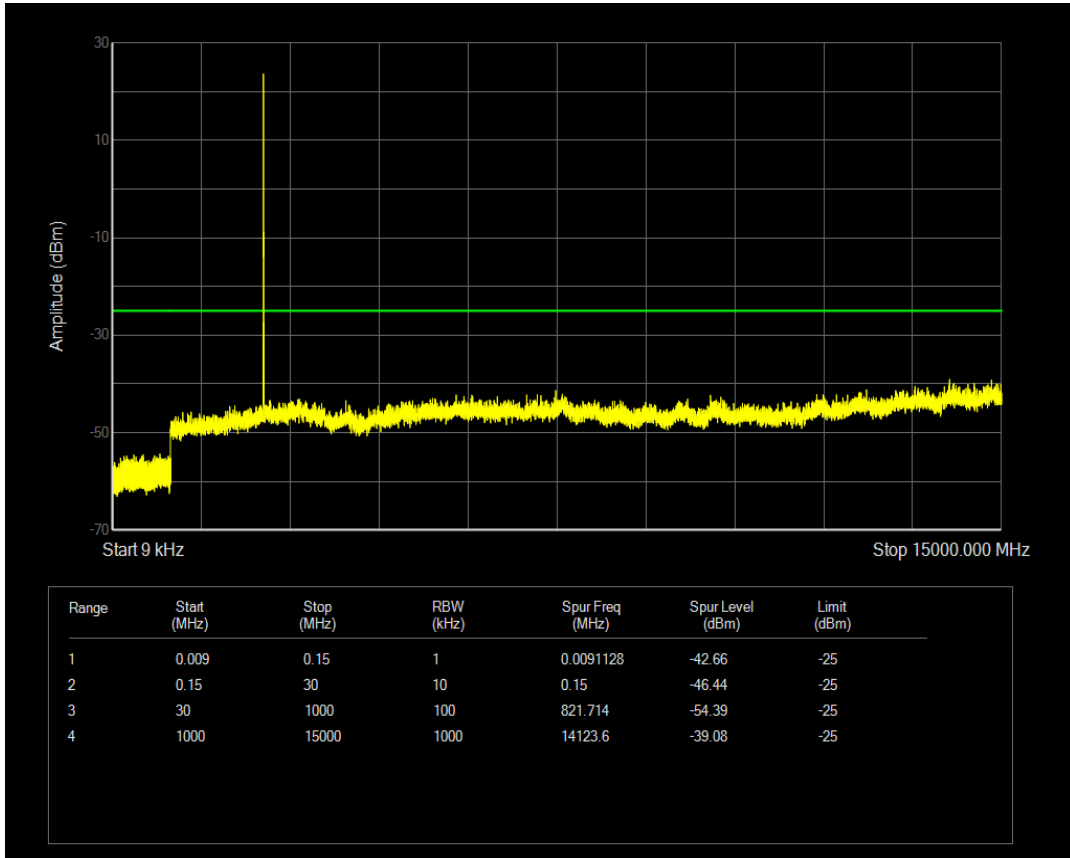

Band7 QAM16 BW=5MHz Channel=21100 RB Size=25 Position=#0

Band7 QPSK BW=5MHz Channel=21425 RB Size=1 Position=#0

Band7 QPSK BW=5MHz Channel=21425 RB Size=25 Position=#0

Band7 QAM16 BW=5MHz Channel=21425 RB Size=1 Position=#0

Band7 QPSK BW=10MHz Channel=20800 RB Size=1 Position=#0

Band7 QAM16 BW=5MHz Channel=21425 RB Size=25 Position=#0

Band7 QPSK BW=10MHz Channel=20800 RB Size=50 Position=#0

Band7 QAM16 BW=10MHz Channel=20800 RB Size=1 Position=#0