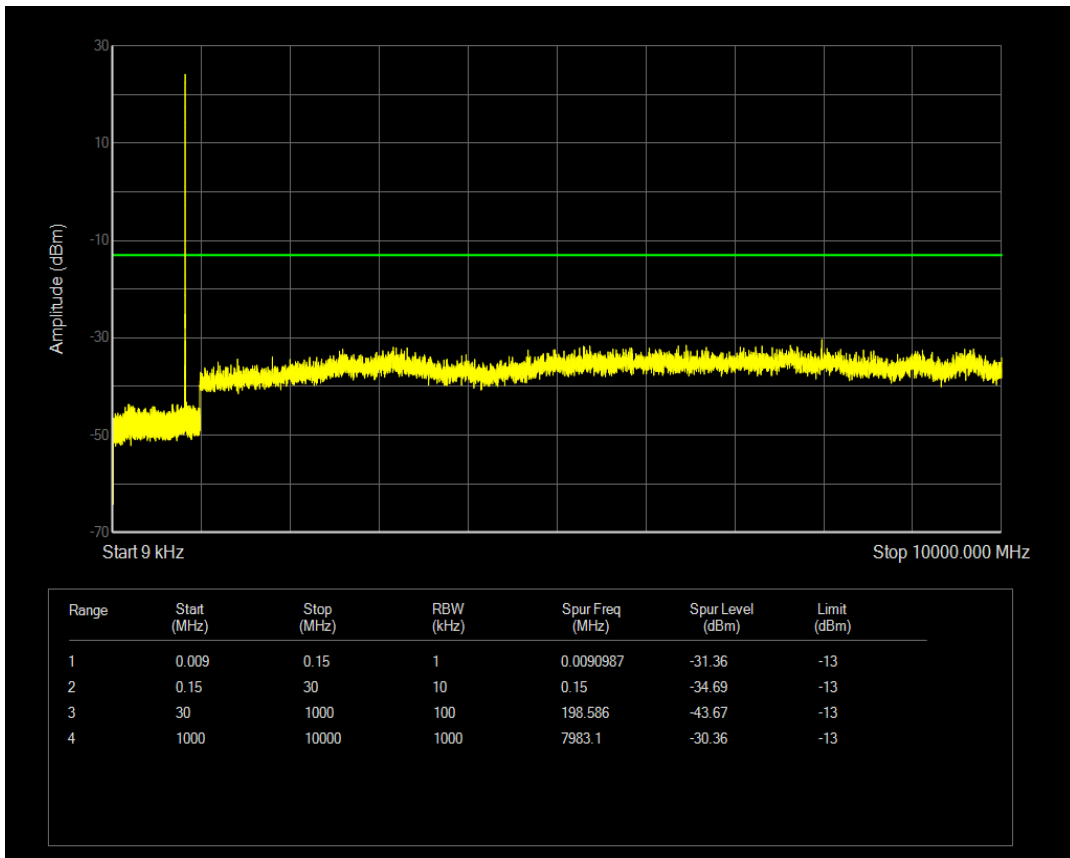

Band4 QAM16 BW=20MHz Channel=20300 RB Size=100 Position=#0

Band5 QPSK BW=1.4MHz Channel=20407 RB Size=6 Position=#0

Band5 QPSK BW=1.4MHz Channel=20407 RB Size=1 Position=#0

Band5 QAM16 BW=1.4MHz Channel=20407 RB Size=1 Position=#0

Band5 QPSK BW=1.4MHz Channel=20525 RB Size=1 Position=#0

Band5 QAM16 BW=1.4MHz Channel=20407 RB Size=6 Position=#0

Band5 QAM16 BW=1.4MHz Channel=20525 RB Size=1 Position=#0

Band5 QPSK BW=1.4MHz Channel=20525 RB Size=6 Position=#0