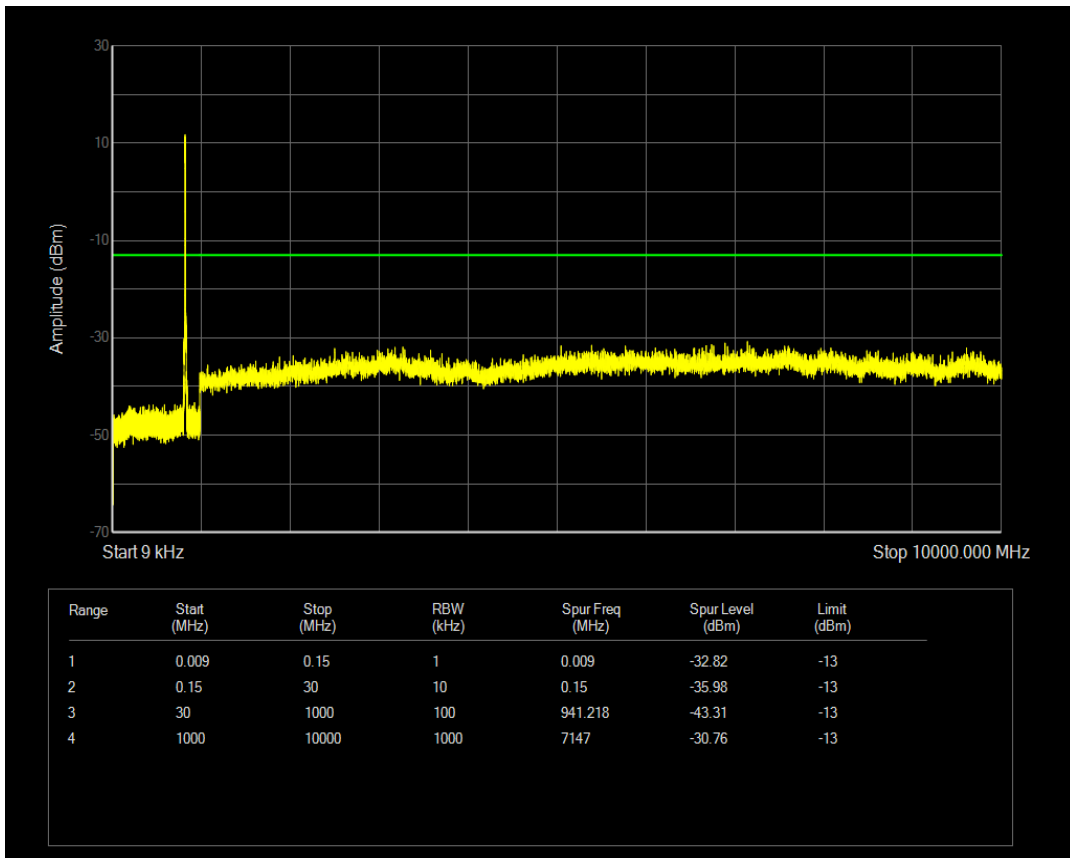

Band5 QAM16 BW=5MHz Channel=20625 RB Size=1 Position=#0

Band5 QPSK BW=10MHz Channel=20450 RB Size=1 Position=#0

Band5 QAM16 BW=10MHz Channel=20450 RB Size=1 Position=#0

Band5 QPSK BW=10MHz Channel=20450 RB Size=50 Position=#0

Band5 QAM16 BW=10MHz Channel=20450 RB Size=50 Position=#0

Band5 QPSK BW=10MHz Channel=20525 RB Size=1 Position=#0

Band5 QPSK BW=10MHz Channel=20525 RB Size=50 Position=#0

Band5 QAM16 BW=10MHz Channel=20525 RB Size=50 Position=#0