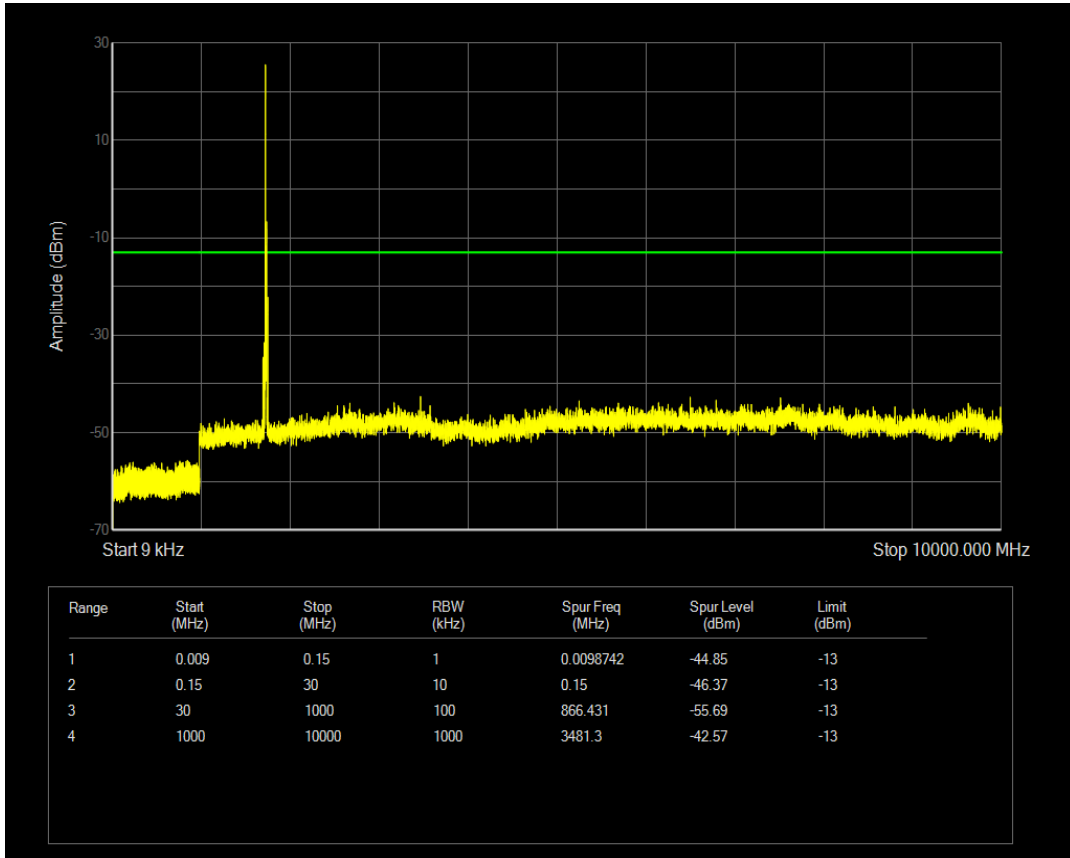

Band4 QAM16 BW=15MHz Channel=20175 RB Size=75 Position=#0

Band4 QPSK BW=15MHz Channel=20325 RB Size=1 Position=#0

Band4 QPSK BW=15MHz Channel=20325 RB Size=75 Position=#0

Band4 QAM16 BW=15MHz Channel=20325 RB Size=1 Position=#0

Band4 QAM16 BW=15MHz Channel=20325 RB Size=75 Position=#0

Band4 QPSK BW=20MHz Channel=20050 RB Size=1 Position=#0

Band4 QAM16 BW=20MHz Channel=20050 RB Size=1 Position=#0

Band4 QPSK BW=20MHz Channel=20050 RB Size=100 Position=#0