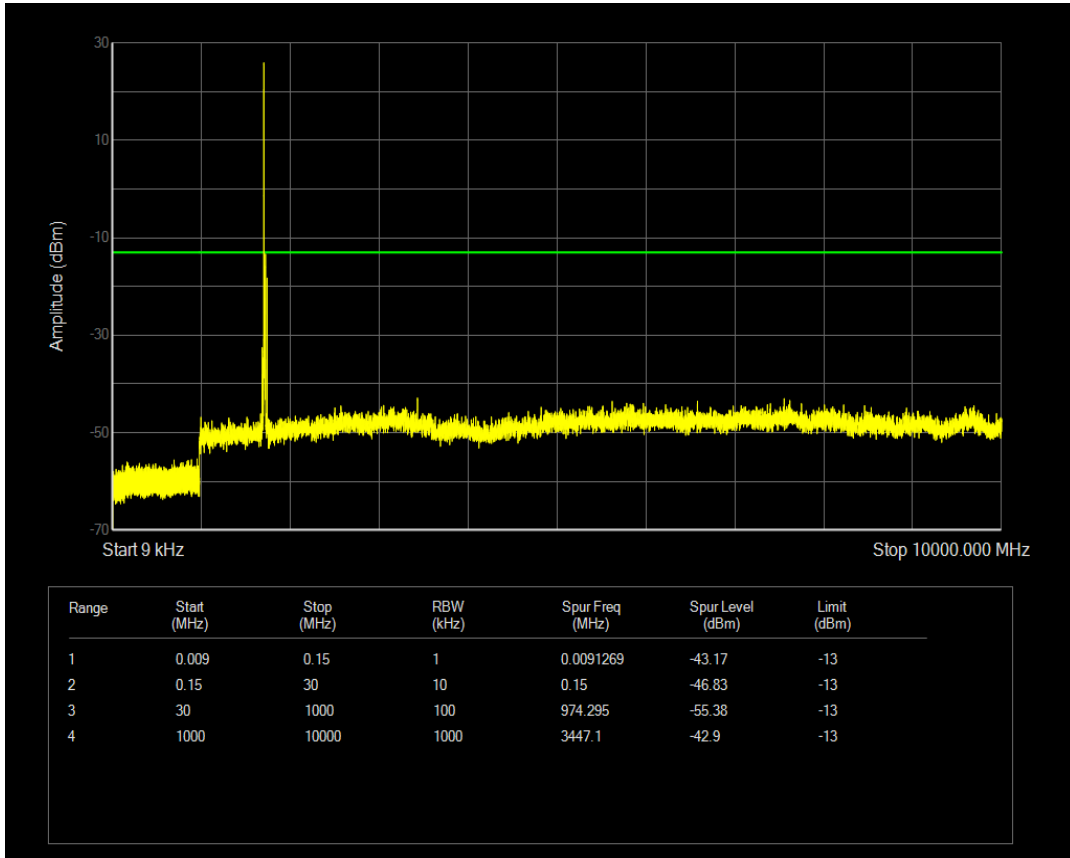

Band4 QAM16 BW=15MHz Channel=20325 RB Size=75 Position=#0

Band4 QPSK BW=20MHz Channel=20050 RB Size=1 Position=#0

Band4 QAM16 BW=20MHz Channel=20050 RB Size=1 Position=#0

Band4 QPSK BW=20MHz Channel=20050 RB Size=100 Position=#0

Band4 QAM16 BW=20MHz Channel=20050 RB Size=100 Position=#0

Band4 QPSK BW=20MHz Channel=20175 RB Size=1 Position=#0

Band4 QPSK BW=20MHz Channel=20175 RB Size=100 Position=#0

Band4 QAM16 BW=20MHz Channel=20175 RB Size=1 Position=#0