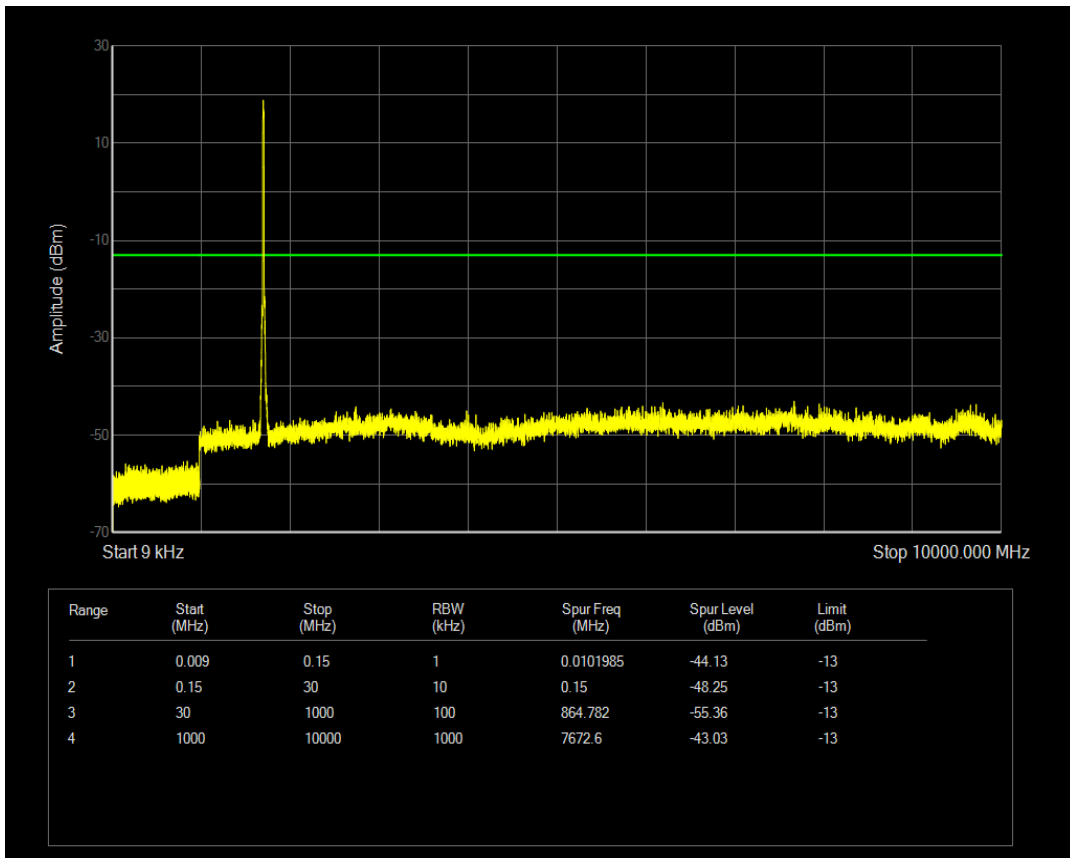

Band4 QAM16 BW=10MHz Channel=20350 RB Size=50 Position=#0

Band4 QPSK BW=15MHz Channel=20025 RB Size=1 Position=#0

Band4 QAM16 BW=15MHz Channel=20025 RB Size=1 Position=#0

Band4 QPSK BW=15MHz Channel=20025 RB Size=75 Position=#0

Band4 QAM16 BW=15MHz Channel=20025 RB Size=75 Position=#0

Band4 QPSK BW=15MHz Channel=20175 RB Size=1 Position=#0

Band4 QPSK BW=15MHz Channel=20175 RB Size=75 Position=#0

Band4 QAM16 BW=15MHz Channel=20175 RB Size=1 Position=#0