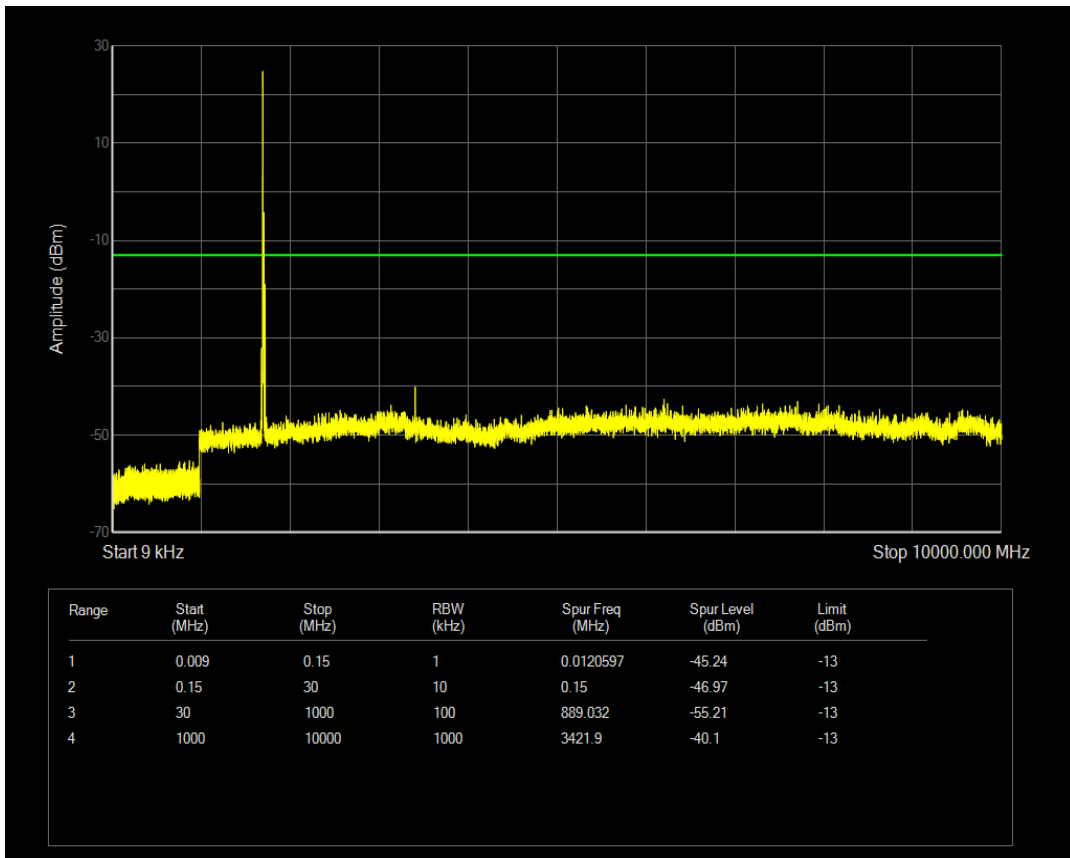

Band4 QAM16 BW=10MHz Channel=20000 RB Size=1 Position=#0

Band4 QPSK BW=10MHz Channel=20175 RB Size=1 Position=#0

Band4 QPSK BW=10MHz Channel=20175 RB Size=50 Position=#0

Band4 QAM16 BW=10MHz Channel=20175 RB Size=1 Position=#0

Band4 QAM16 BW=10MHz Channel=20175 RB Size=50 Position=#0

Band4 QPSK BW=10MHz Channel=20350 RB Size=50 Position=#0

Band4 QPSK BW=10MHz Channel=20350 RB Size=1 Position=#0

Band4 QAM16 BW=10MHz Channel=20350 RB Size=1 Position=#0

Band4 QAM16 BW=10MHz Channel=20350 RB Size=50 Position=#0

Band4 QPSK BW=15MHz Channel=20025 RB Size=1 Position=#0

Band4 QAM16 BW=15MHz Channel=20025 RB Size=1 Position=#0

Band4 QPSK BW=15MHz Channel=20025 RB Size=75 Position=#0