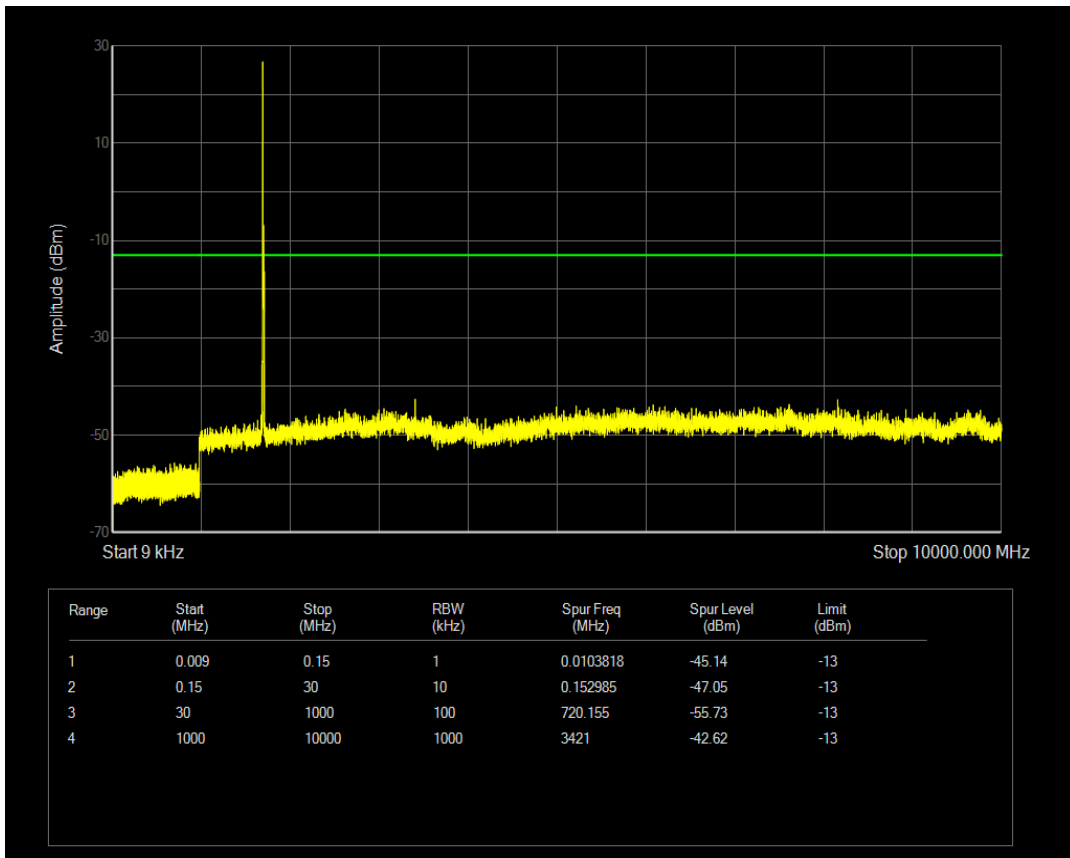

Band4 QPSK BW=10MHz Channel=20000 RB Size=1 Position=#0

Band4 QAM16 BW=5MHz Channel=20375 RB Size=25 Position=#0

Band4 QPSK BW=10MHz Channel=20000 RB Size=50 Position=#0

Band4 QAM16 BW=10MHz Channel=20000 RB Size=50 Position=#0

Band4 QAM16 BW=10MHz Channel=20000 RB Size=1 Position=#0

Band4 QPSK BW=10MHz Channel=20175 RB Size=1 Position=#0

Band4 QPSK BW=10MHz Channel=20175 RB Size=50 Position=#0

Band4 QAM16 BW=10MHz Channel=20175 RB Size=1 Position=#0