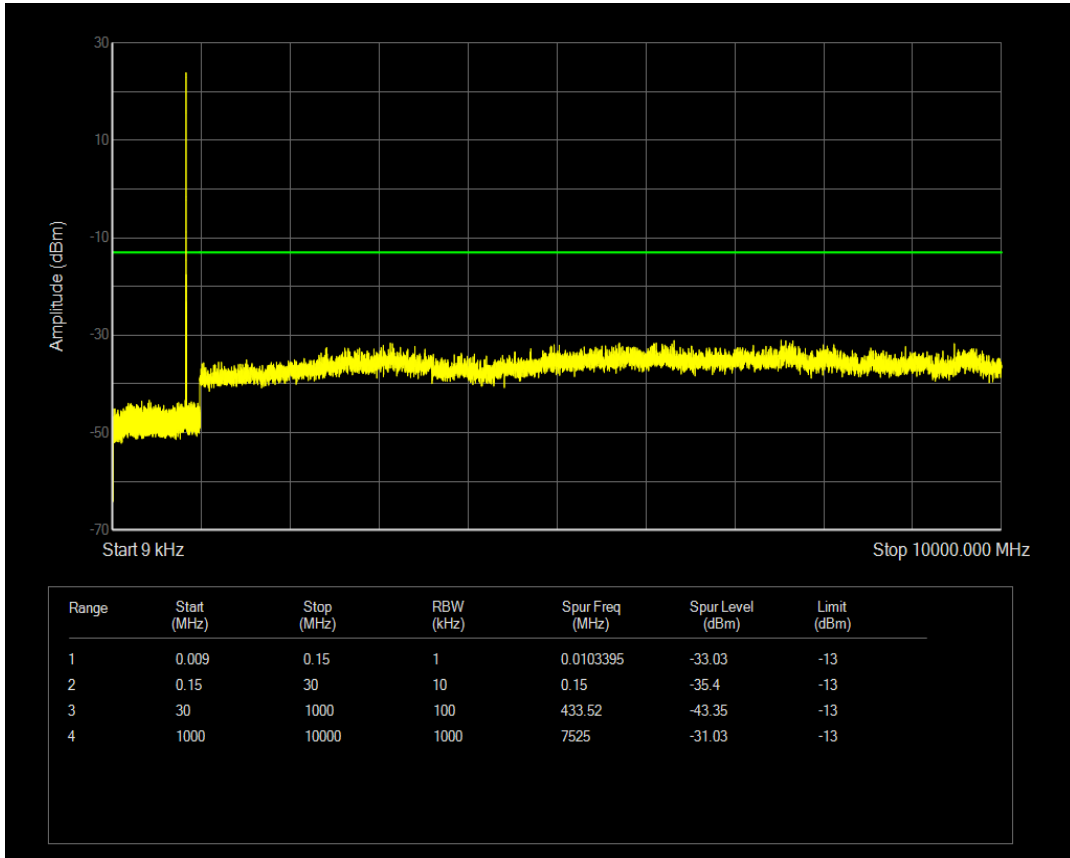

Band5 QPSK BW=3MHz Channel=20635 RB Size=1 Position=#0

Band5 QPSK BW=3MHz Channel=20635 RB Size=15 Position=#0