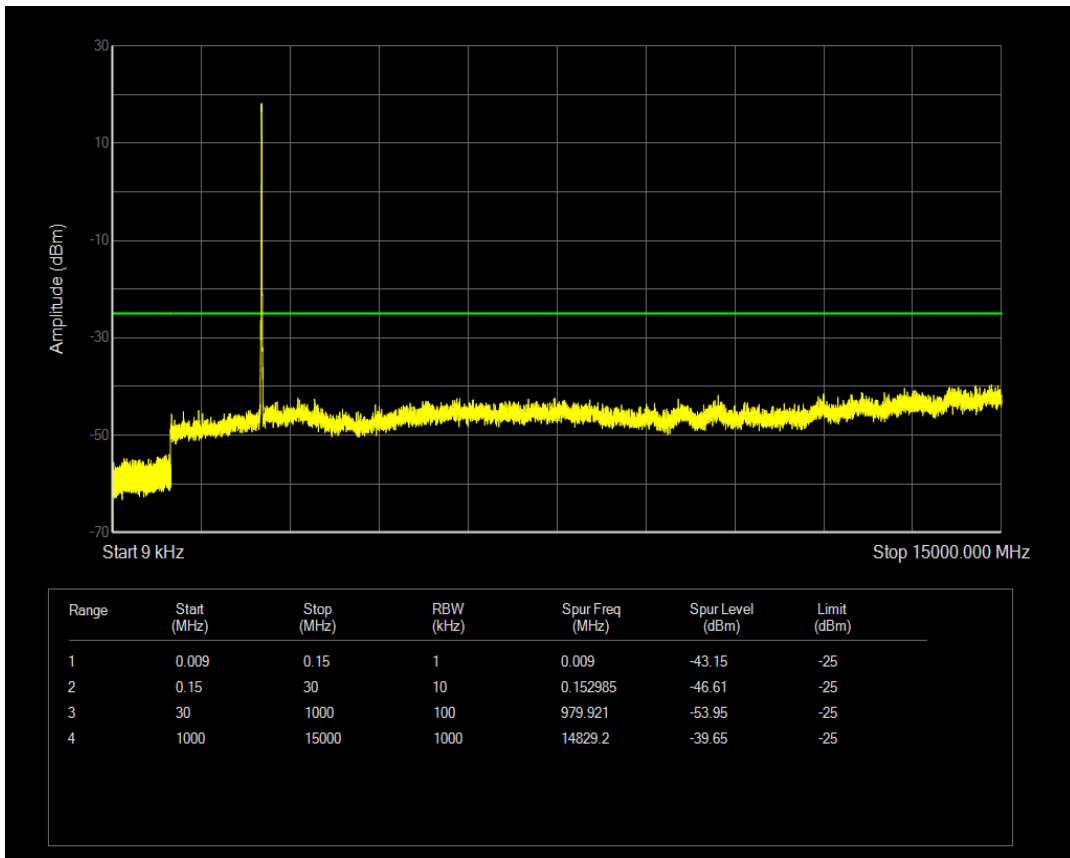

Band7 QPSK BW=10MHz Channel=20800 RB Size=1 Position=#0

Band7 QAM16 BW=5MHz Channel=21425 RB Size=25 Position=#0

Band7 QPSK BW=10MHz Channel=20800 RB Size=50 Position=#0

Band7 QAM16 BW=10MHz Channel=20800 RB Size=1 Position=#0

Band7 QAM16 BW=10MHz Channel=20800 RB Size=50 Position=#0

Band7 QPSK BW=10MHz Channel=21100 RB Size=1 Position=#0

Band7 QPSK BW=10MHz Channel=21100 RB Size=50 Position=#0

Band7 QAM16 BW=10MHz Channel=21100 RB Size=1 Position=#0