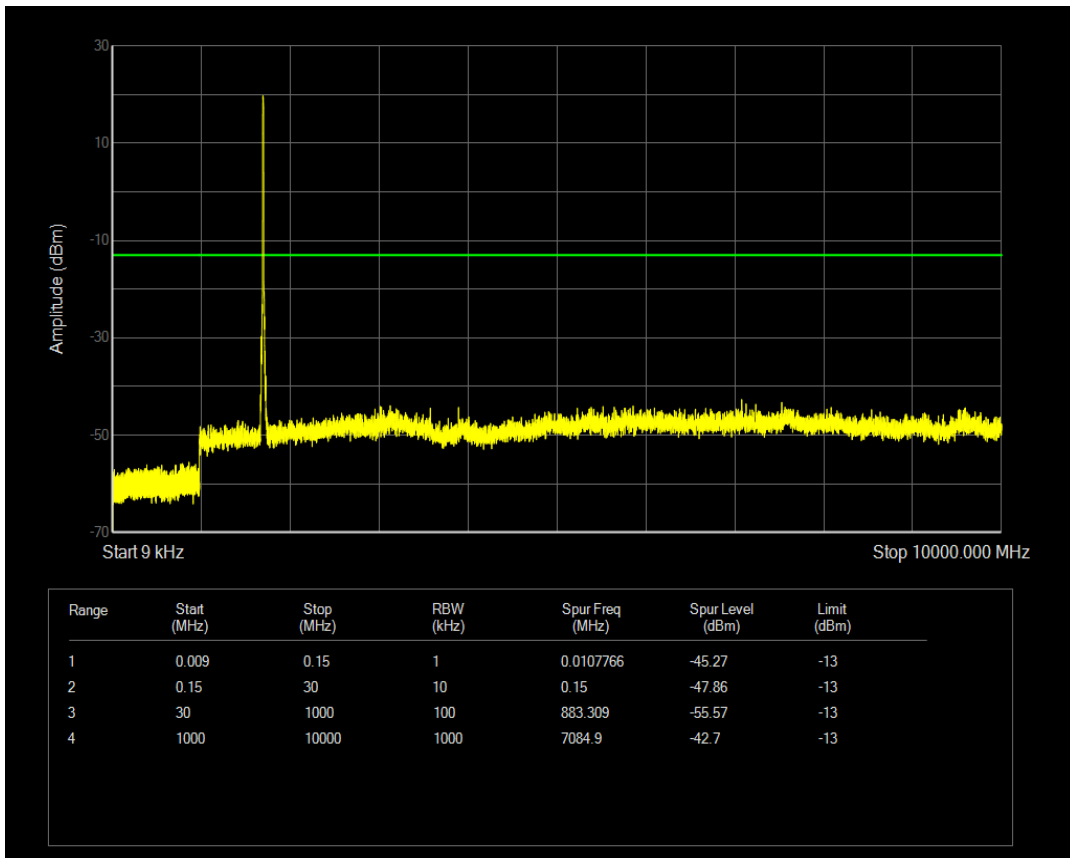

Band4 QAM16 BW=5MHz Channel=20175 RB Size=25 Position=#0

Band4 QPSK BW=5MHz Channel=20375 RB Size=1 Position=#0

Band4 QPSK BW=5MHz Channel=20375 RB Size=25 Position=#0

Band4 QAM16 BW=5MHz Channel=20375 RB Size=1 Position=#0

Band4 QPSK BW=10MHz Channel=20000 RB Size=1 Position=#0

Band4 QAM16 BW=5MHz Channel=20375 RB Size=25 Position=#0

Band4 QPSK BW=10MHz Channel=20000 RB Size=50 Position=#0

Band4 QAM16 BW=10MHz Channel=20000 RB Size=50 Position=#0