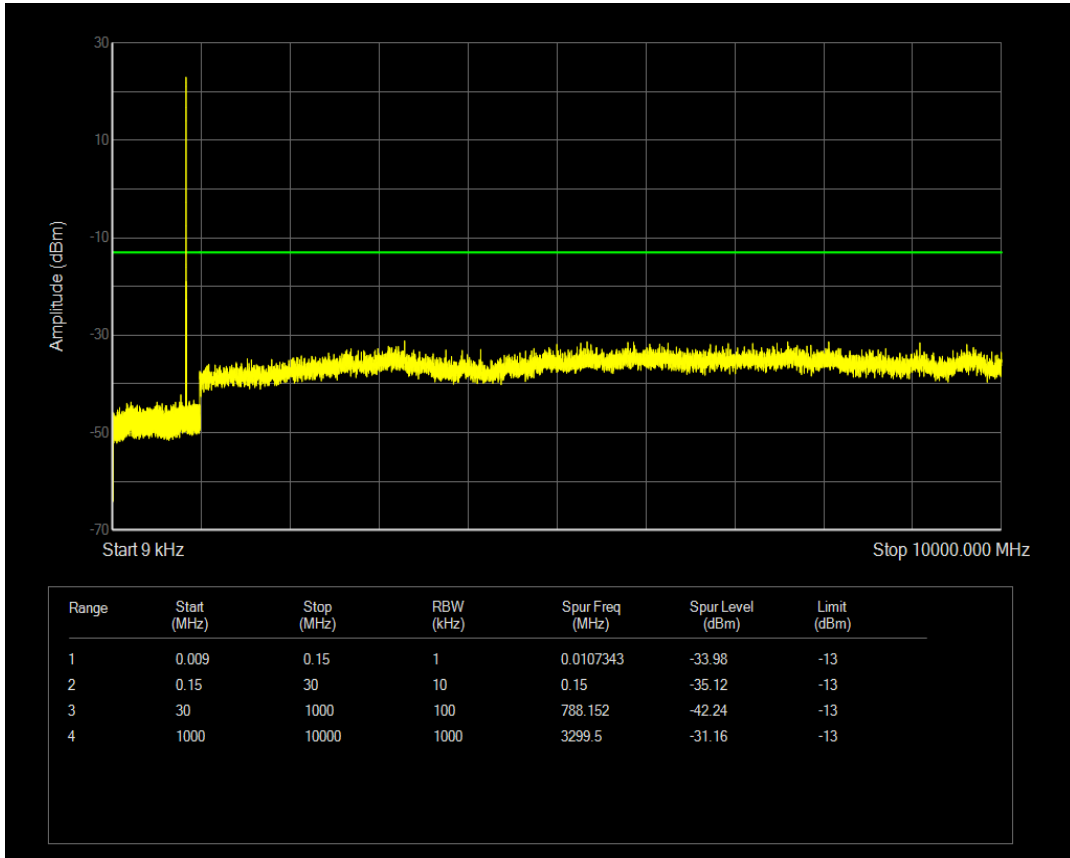

Band5 QAM16 BW=3MHz Channel=20525 RB Size=1 Position=#0

Band5 QPSK BW=3MHz Channel=20635 RB Size=1 Position=#0

Band5 QPSK BW=3MHz Channel=20635 RB Size=15 Position=#0

Band5 QAM16 BW=3MHz Channel=20635 RB Size=1 Position=#0