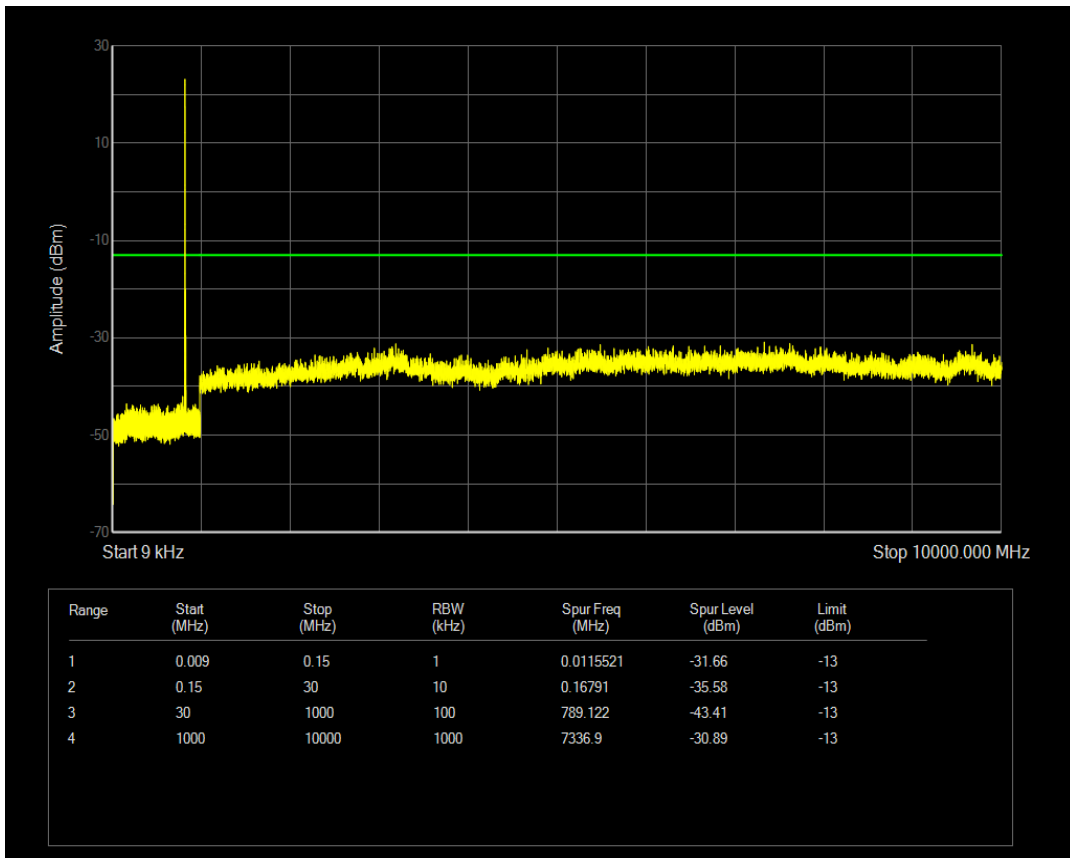

Band5 QAM16 BW=5MHz Channel=20525 RB Size=1 Position=#0

Band5 QPSK BW=5MHz Channel=20525 RB Size=25 Position=#0