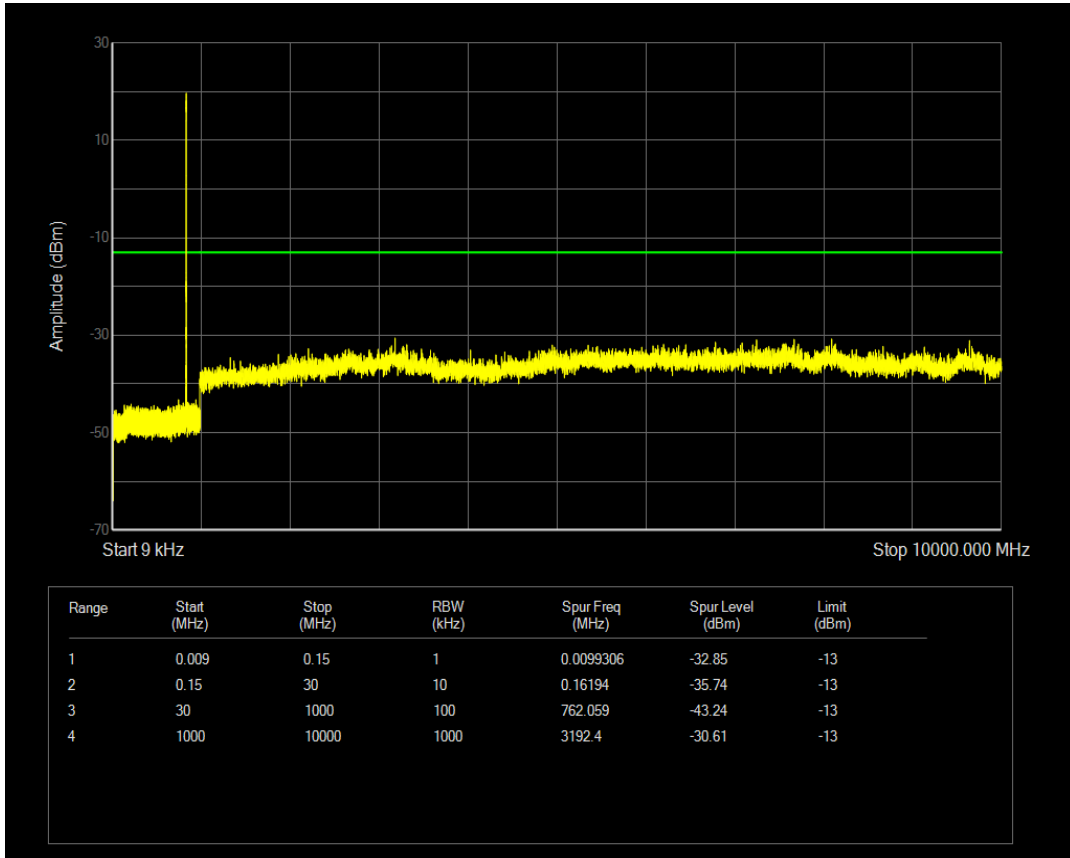

Band5 QPSK BW=1.4MHz Channel=20643 RB Size=6 Position=#0

Band5 QPSK BW=1.4MHz Channel=20643 RB Size=1 Position=#0