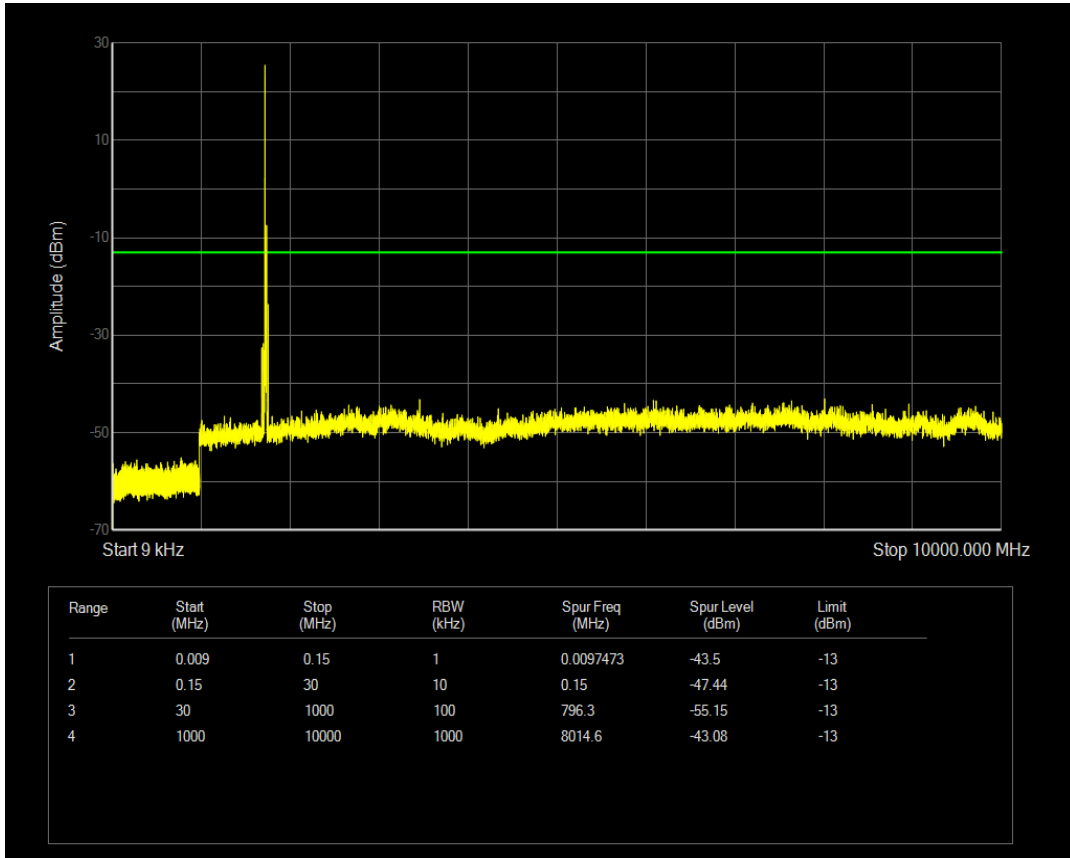

Band4 QAM16 BW=20MHz Channel=20175 RB Size=100 Position=#0

Band4 QPSK BW=20MHz Channel=20300 RB Size=1 Position=#0

Band4 QPSK BW=20MHz Channel=20300 RB Size=100 Position=#0

Band4 QAM16 BW=20MHz Channel=20300 RB Size=1 Position=#0

Band4 QAM16 BW=20MHz Channel=20300 RB Size=100 Position=#0

Band5 QPSK BW=1.4MHz Channel=20407 RB Size=6 Position=#0

Band5 QPSK BW=1.4MHz Channel=20407 RB Size=1 Position=#0

Band5 QAM16 BW=1.4MHz Channel=20407 RB Size=1 Position=#0