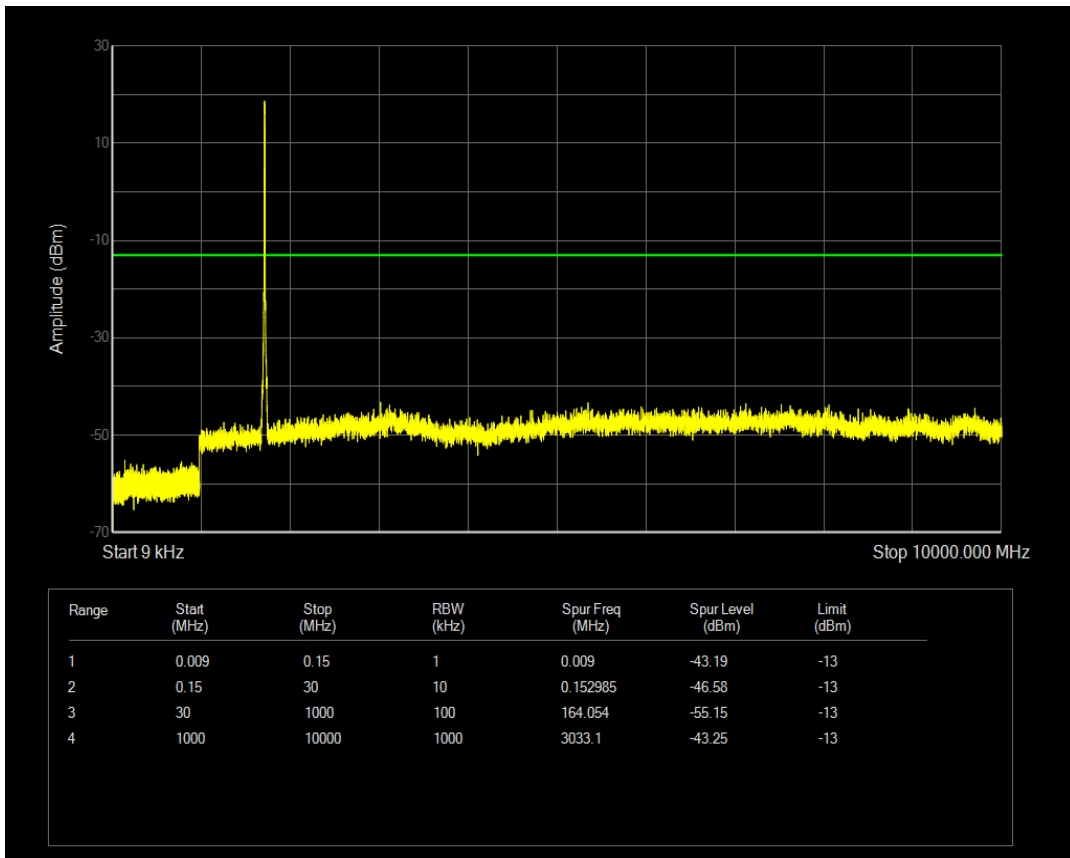

Band4 QPSK BW=10MHz Channel=20000 RB Size=1 Position=#0

Band4 QAM16 BW=5MHz Channel=20375 RB Size=25 Position=#0

Band4 QPSK BW=10MHz Channel=20000 RB Size=50 Position=#0

Band4 QAM16 BW=10MHz Channel=20000 RB Size=50 Position=#0

Band4 QAM16 BW=10MHz Channel=20000 RB Size=1 Position=#0

Band4 QPSK BW=10MHz Channel=20175 RB Size=1 Position=#0

Band4 QPSK BW=10MHz Channel=20175 RB Size=50 Position=#0

Band4 QAM16 BW=10MHz Channel=20175 RB Size=1 Position=#0

Band4 QAM16 BW=10MHz Channel=20175 RB Size=50 Position=#0

Band4 QPSK BW=10MHz Channel=20350 RB Size=50 Position=#0

Band4 QPSK BW=10MHz Channel=20350 RB Size=1 Position=#0

Band4 QAM16 BW=10MHz Channel=20350 RB Size=1 Position=#0