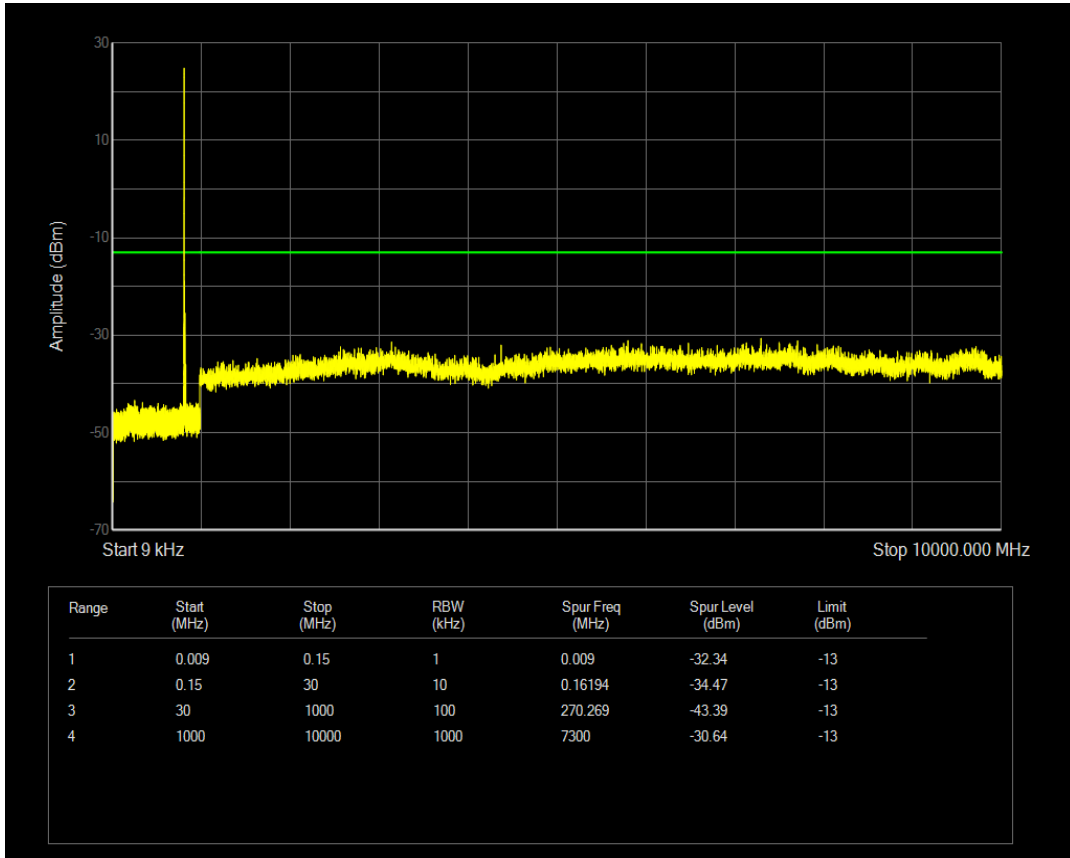

Band5 QPSK BW=10MHz Channel=20450 RB Size=1 Position=#0

Band5 QAM16 BW=10MHz Channel=20450 RB Size=1 Position=#0