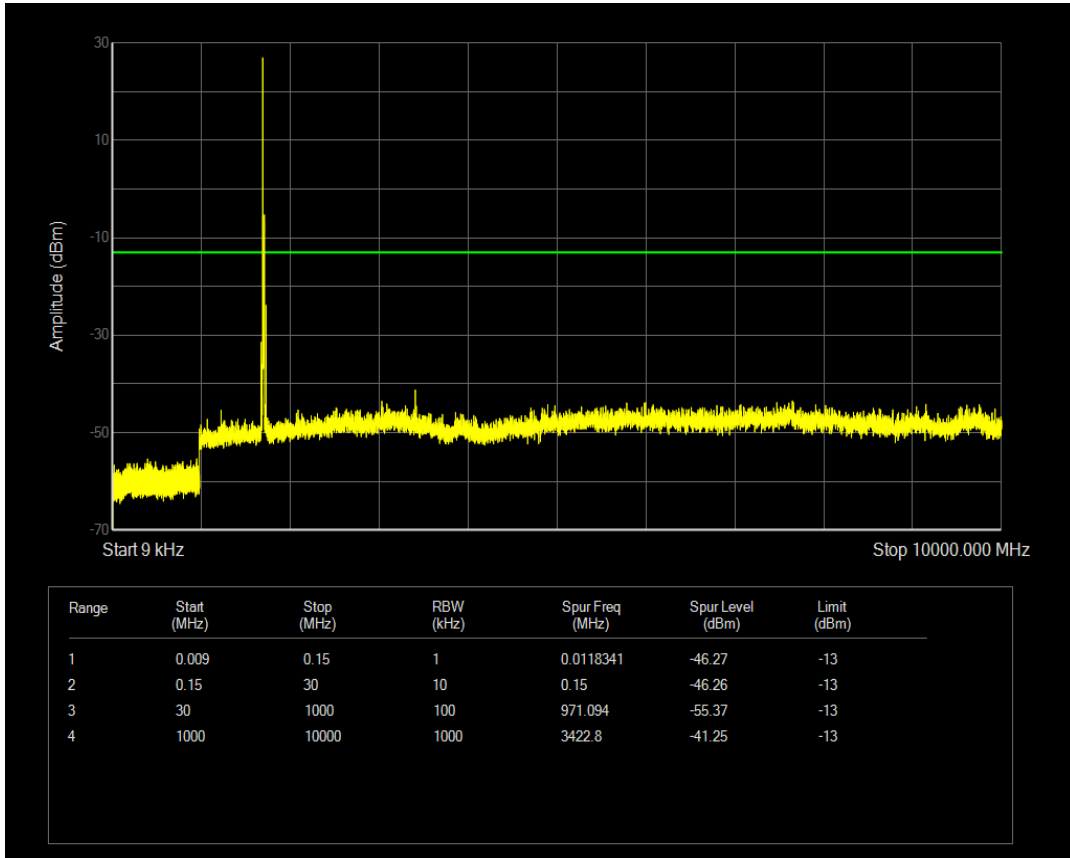

Band4 QAM16 BW=15MHz Channel=20175 RB Size=75 Position=#0

Band4 QPSK BW=15MHz Channel=20325 RB Size=1 Position=#0

Band4 QPSK BW=15MHz Channel=20325 RB Size=75 Position=#0

Band4 QAM16 BW=15MHz Channel=20325 RB Size=1 Position=#0

Band4 QAM16 BW=15MHz Channel=20325 RB Size=75 Position=#0

Band4 QPSK BW=20MHz Channel=20050 RB Size=1 Position=#0

Band4 QAM16 BW=20MHz Channel=20050 RB Size=1 Position=#0

Band4 QPSK BW=20MHz Channel=20050 RB Size=100 Position=#0