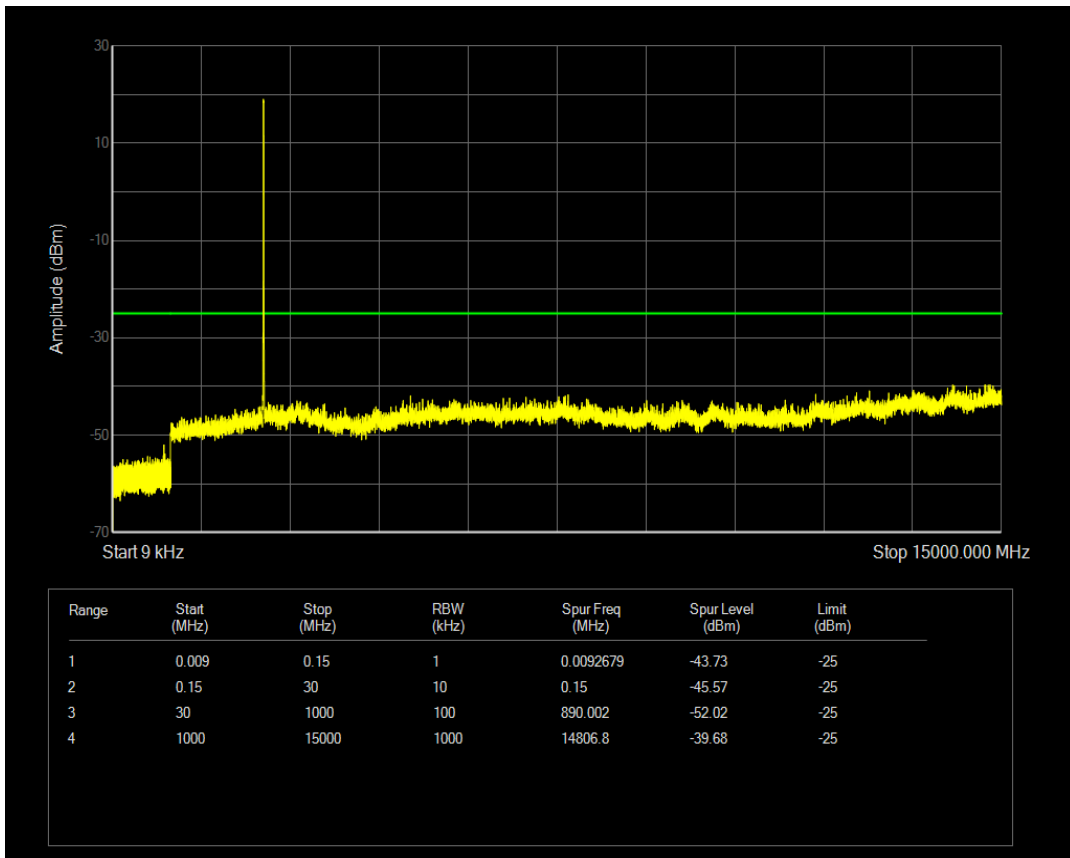

Band7 QPSK BW=5MHz Channel=21425 RB Size=25 Position=#0

Band7 QAM16 BW=5MHz Channel=21425 RB Size=1 Position=#0