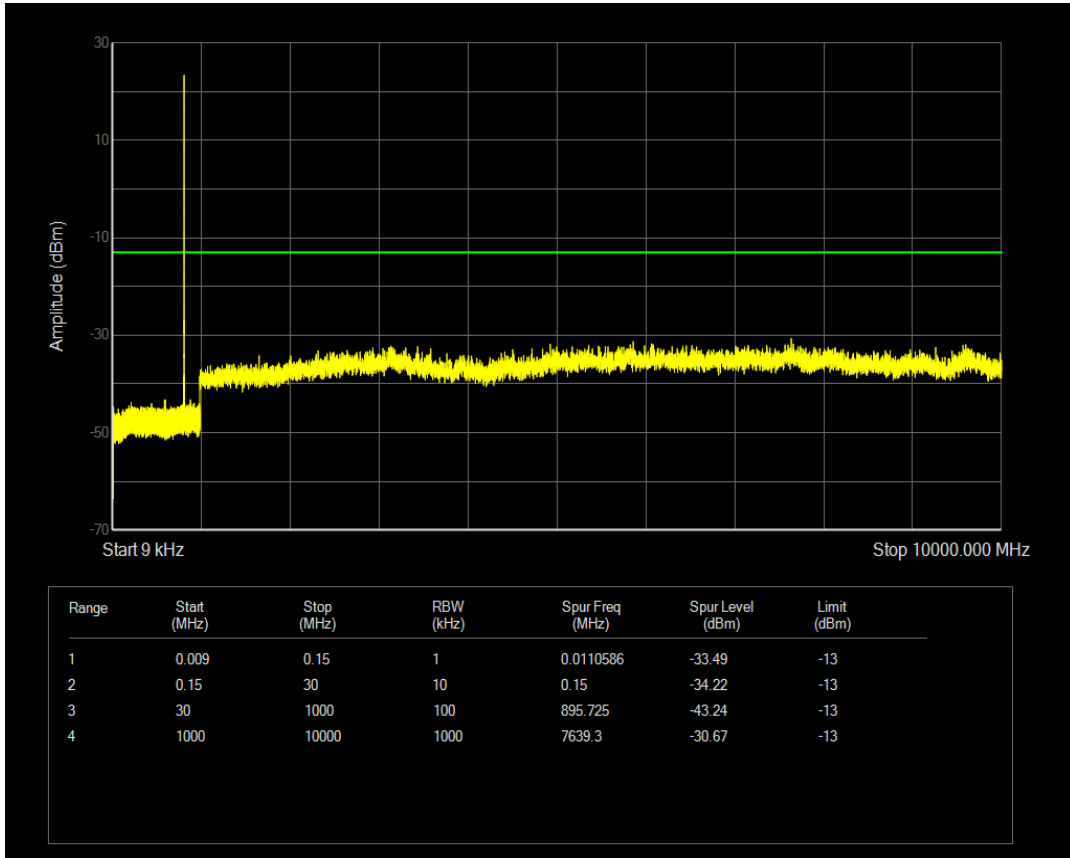

Band4 QAM16 BW=20MHz Channel=20300 RB Size=100 Position=#0

Band5 QPSK BW=1.4MHz Channel=20407 RB Size=6 Position=#0

Band5 QPSK BW=1.4MHz Channel=20407 RB Size=1 Position=#0

Band5 QAM16 BW=1.4MHz Channel=20407 RB Size=1 Position=#0

Band5 QPSK BW=1.4MHz Channel=20525 RB Size=1 Position=#0

Band5 QAM16 BW=1.4MHz Channel=20407 RB Size=6 Position=#0

Band5 QAM16 BW=1.4MHz Channel=20525 RB Size=1 Position=#0

Band5 QPSK BW=1.4MHz Channel=20525 RB Size=6 Position=#0