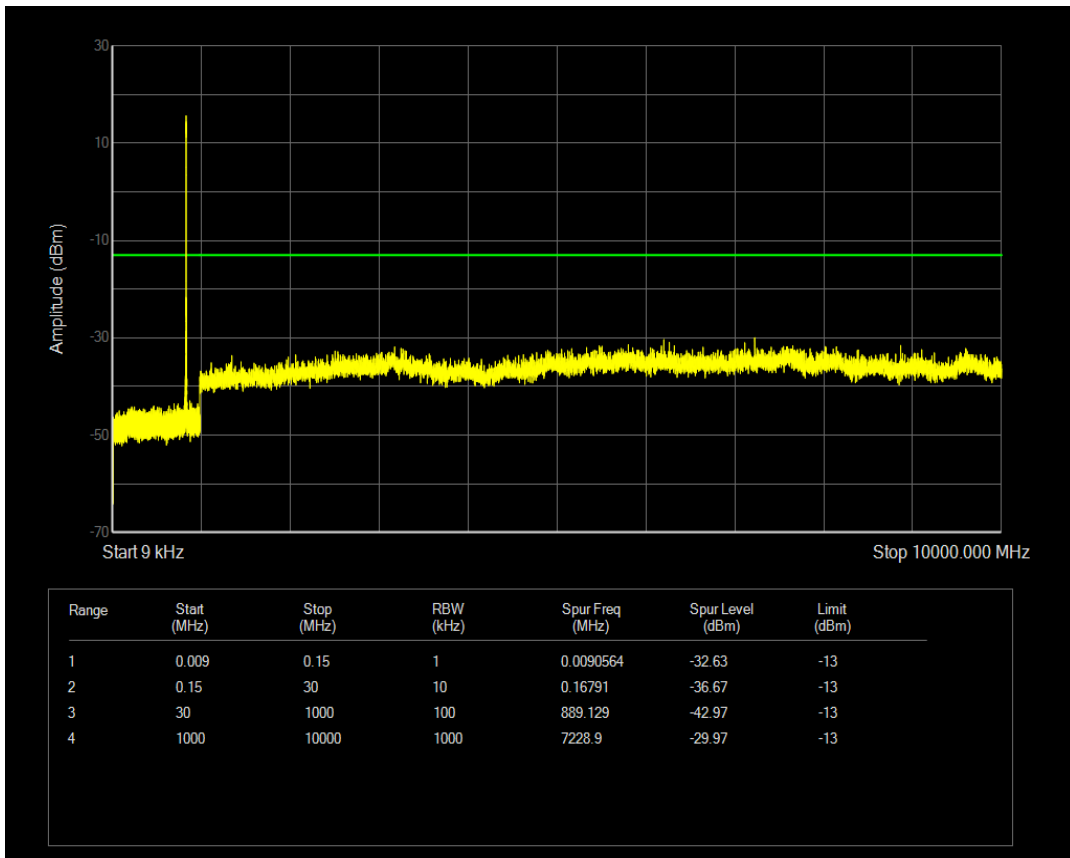

Band5 QAM16 BW=3MHz Channel=20635 RB Size=15 Position=#0

Band5 QPSK BW=5MHz Channel=20425 RB Size=25 Position=#0