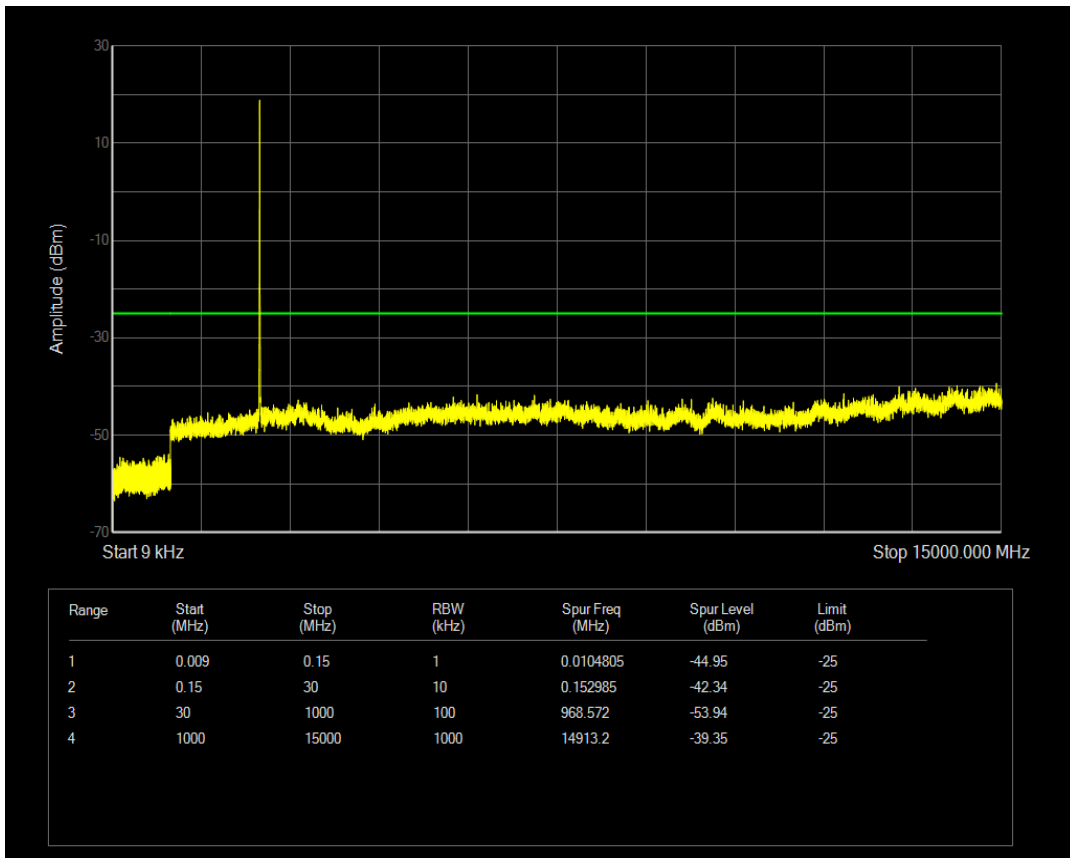

Band7 QAM16 BW=5MHz Channel=20775 RB Size=25 Position=#0

Band7 QPSK BW=5MHz Channel=21100 RB Size=1 Position=#0