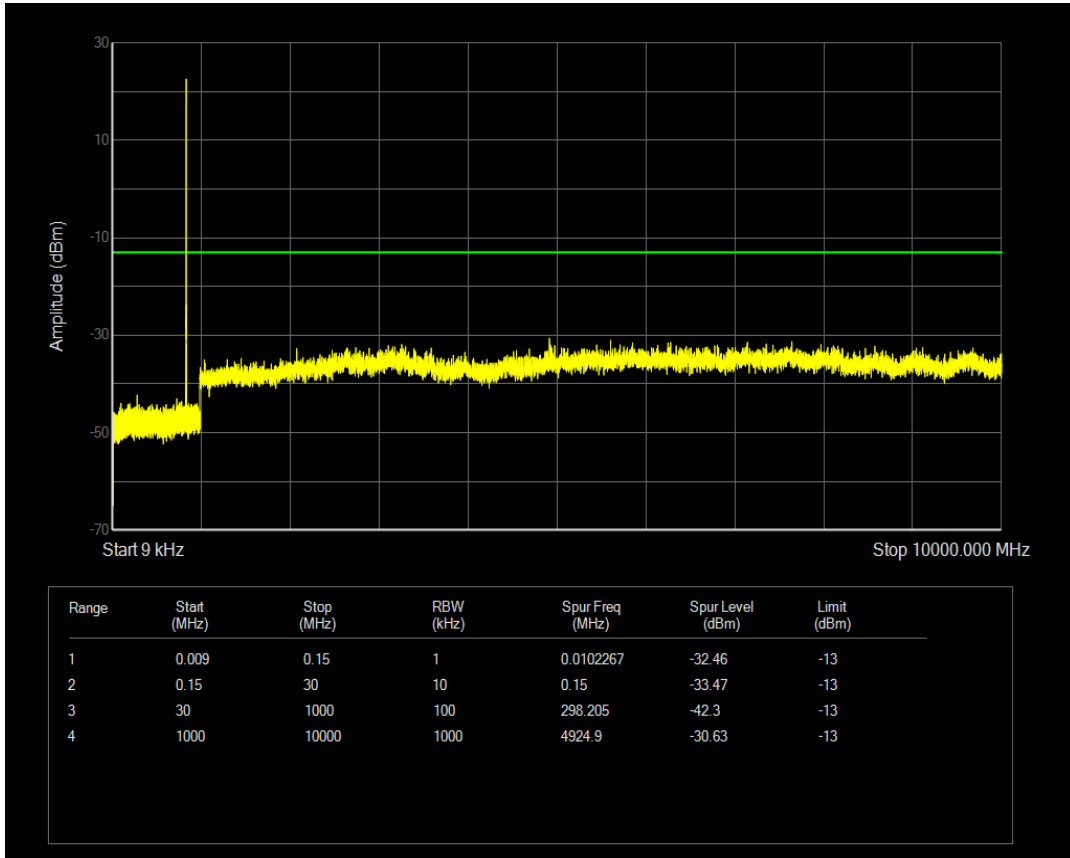

Band5 QAM16 BW=1.4MHz Channel=20525 RB Size=6 Position=#0

Band5 QPSK BW=1.4MHz Channel=20643 RB Size=6 Position=#0

Band5 QPSK BW=1.4MHz Channel=20643 RB Size=1 Position=#0

Band5 QAM16 BW=1.4MHz Channel=20643 RB Size=1 Position=#0