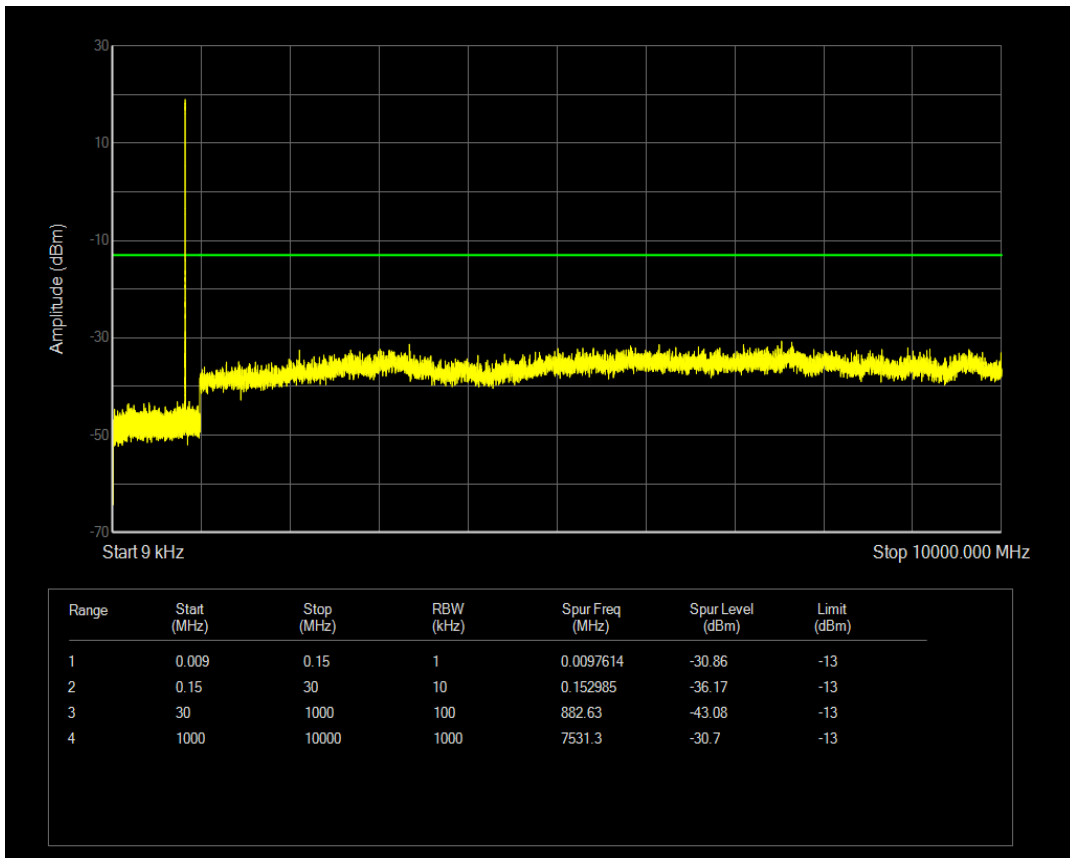

Band5 QAM16 BW=1.4MHz Channel=20525 RB Size=6 Position=#0

Band5 QPSK BW=1.4MHz Channel=20643 RB Size=6 Position=#0