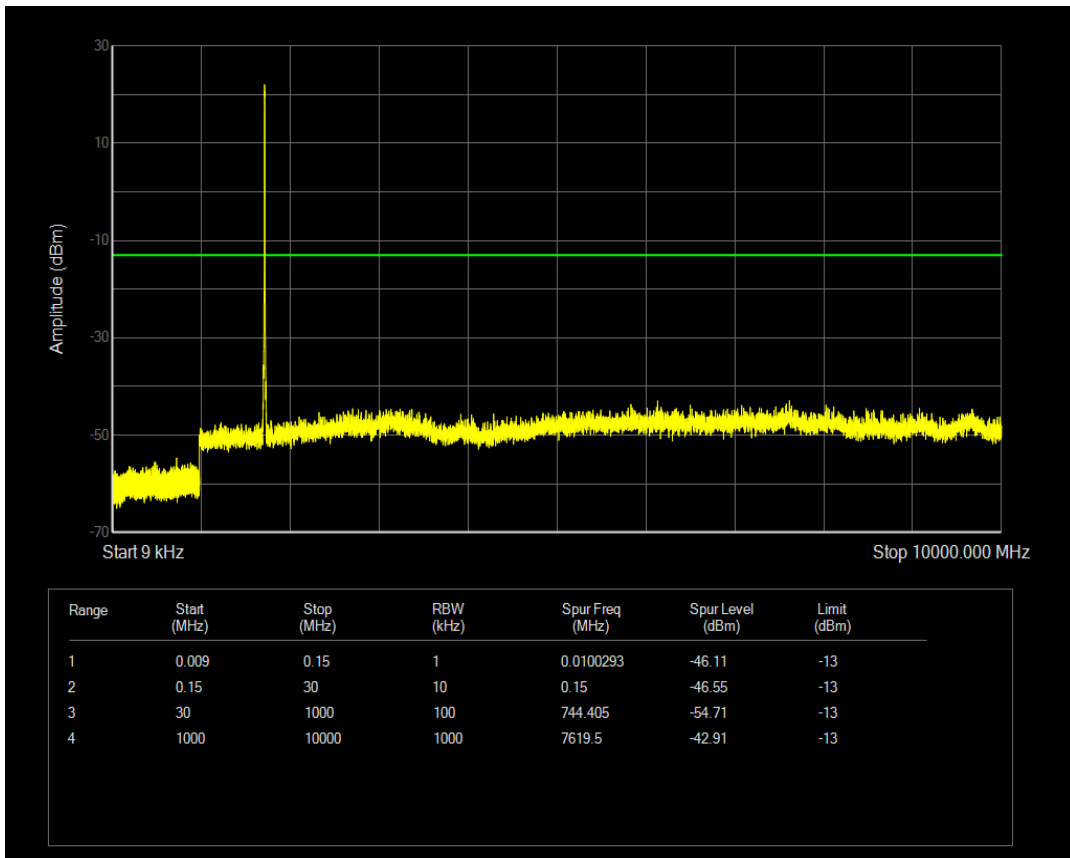

Band4 QAM16 BW=5MHz Channel=20175 RB Size=25 Position=#0

Band4 QPSK BW=5MHz Channel=20375 RB Size=1 Position=#0

Band4 QPSK BW=5MHz Channel=20375 RB Size=25 Position=#0

Band4 QAM16 BW=5MHz Channel=20375 RB Size=1 Position=#0

Band4 QPSK BW=10MHz Channel=20000 RB Size=1 Position=#0

Band4 QAM16 BW=5MHz Channel=20375 RB Size=25 Position=#0

Band4 QPSK BW=10MHz Channel=20000 RB Size=50 Position=#0

Band4 QAM16 BW=10MHz Channel=20000 RB Size=50 Position=#0