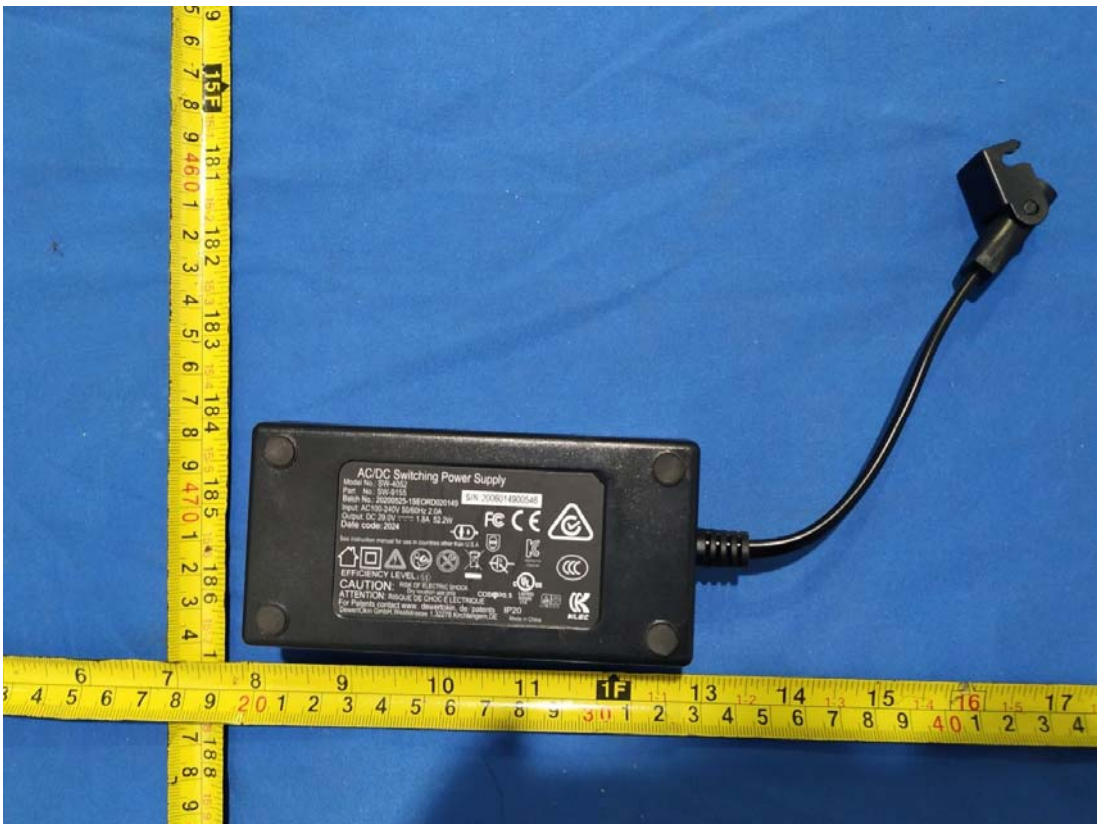

**EXHIBIT B - EUT EXTERNAL PHOTOGRAPHS**

**L04Y**

Adapter 1#

Adapter 2#

152Y

Adapter 3#

**AC/DC Switching Power Supply**  
Model No.: SW-4052  
Part No.: SW-9155  
Batch No.: 20200525-1SEORD020149  
S/N: 2006014900546  
Input: AC100-240V 50/60Hz 2.0A  
Output: DC 29.0V 1.8A 52.2W  
Date code: 2024

See instruction manual for use in countries other than U.S.A

EFFICIENCY LEVEL: VI

**CAUTION:** RISK OF ELECTRIC SHOCK.  
Dry location use only  
**ATTENTION:** RISQUE DE CHOC ÉLECTRIQUE

For Patents contact [www.dewertokin.de/patents](http://www.dewertokin.de/patents)  
DewertOkin GmbH, Weststrasse 1, 32278 Kirchlengern, DE

**IP20**  
Made in China

**UL** LISTED E310283 I.T.E.  
**CCC**  
**CE**  
**FC**  
**K** HU 10716 -13002A  
**CCC**  
**KLEC**

### Adapter 4#

**ALPHADRIVE 5 ADZ5**

E10607

24V-29V ---

max. 4.00A

Duty Cycle 1min ON/8min OFF

Push Force: 6000N

Pull Force: 3000N