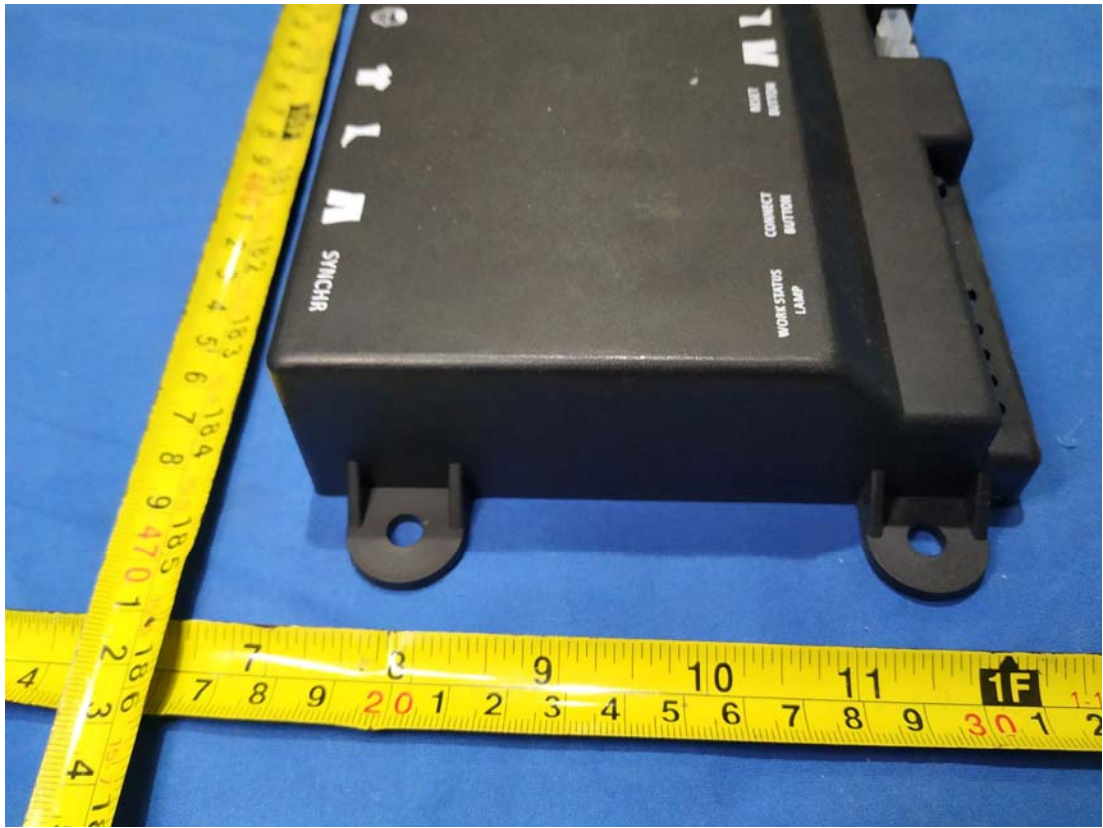

**EXHIBIT B - EUT EXTERNAL PHOTOGRAPHS**

**L04Y**

Adapter 1#

Adapter 2#

152Y

Adapter 3#

**AC/DC Switching Power Supply**  
Model No.: SW-4052  
Part No.: SW-9155  
Batch No.: 20200525-1SEORD020149  
S/N: 2006014900546  
Input: AC100-240V 50/60Hz 2.0A  
Output: DC 29.0V 1.8A 52.2W  
Date code: 2024

See instruction manual for use in countries other than U.S.A

EFFICIENCY LEVEL: VI

**CAUTION:** RISK OF ELECTRIC SHOCK.  
Dry location use only  
**ATTENTION:** RISQUE DE CHOC ÉLECTRIQUE

For Patents contact [www.dewertokin.de/patents](http://www.dewertokin.de/patents)  
DewertOkin GmbH, Weststrasse 1, 32278 Kirchlengern, DE

### Adapter 4#

**ALPHADRIVE 5 ADZ5**

E10607

24V-29V ---

max. 4.00A

Duty Cycle 1min ON/8min OFF

Push Force: 6000N

Pull Force: 3000N