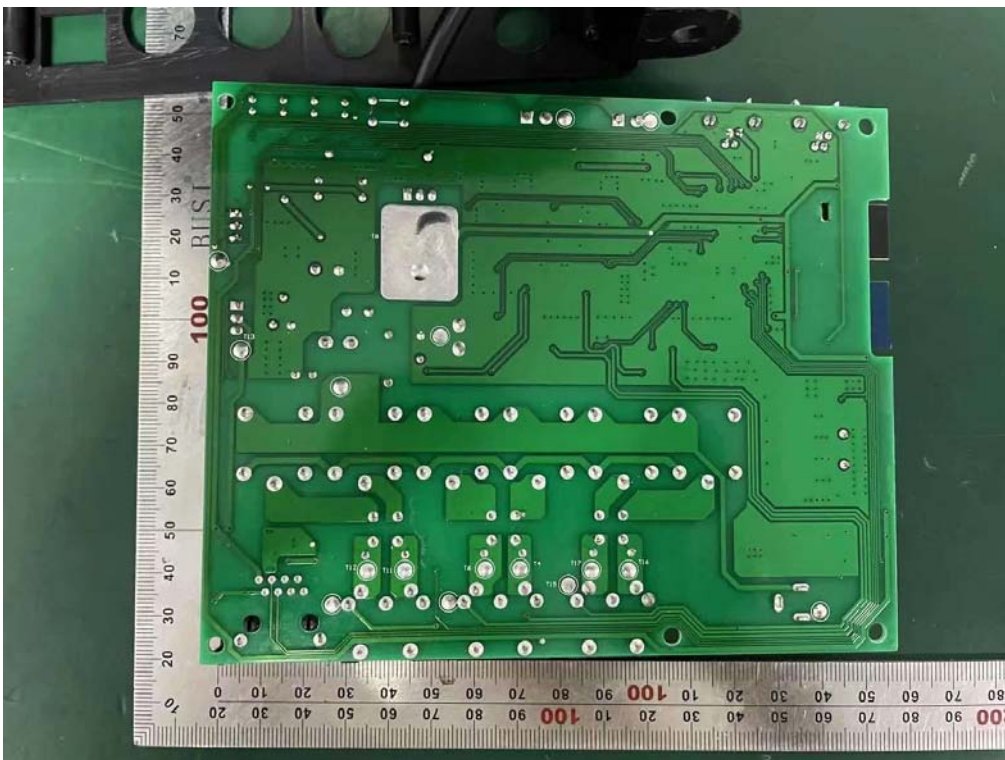

Internal photos

M/N: S3A

Internal photos

M/N: S3A

Bluetooth antenna

2.4G SRD antenna