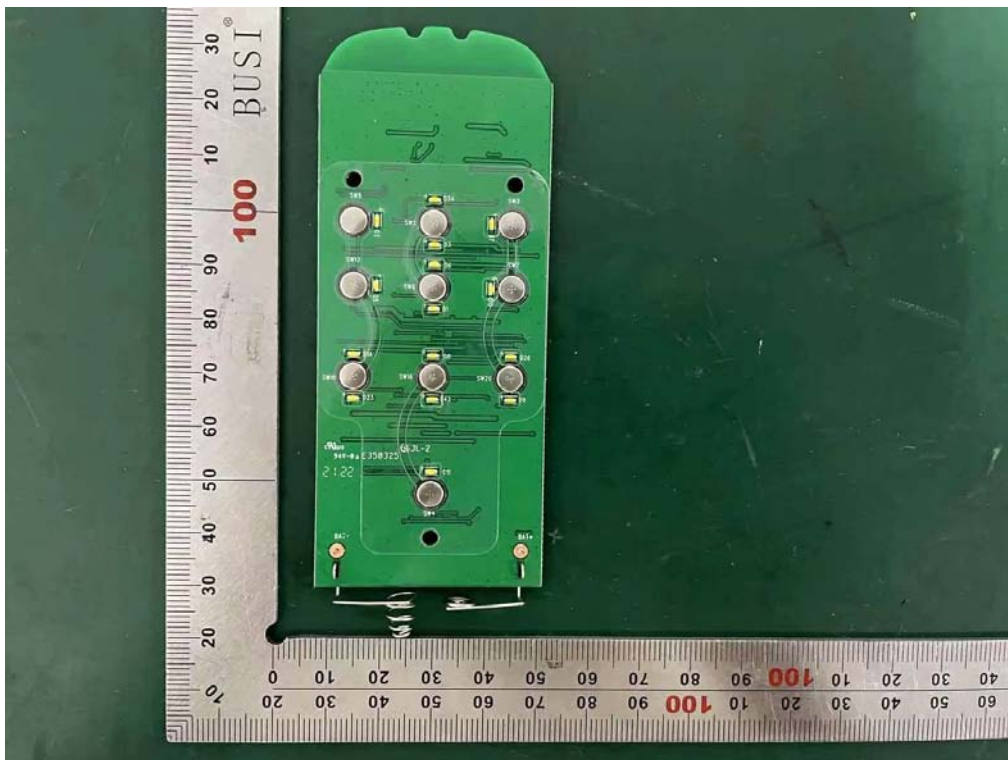

Internal photos

M/N: RF09A

Internal photos

M/N: RF09A

2440MHz antenna