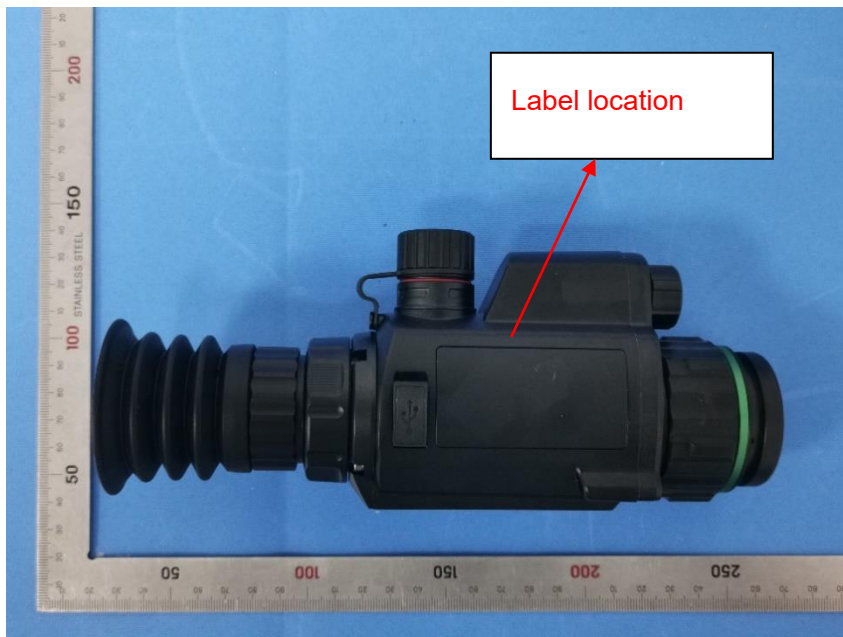

FCC ID:2AXVM-HM-TR2E

IC:26572-HMTR2E

Digital Night Vision Monocular

Model: C32F-SN

I/P: 5V $\Rightarrow$ 2A, 3.6V/Li-ion battery

SN: C12345678 Made in China

FCC ID:2AXVM-HM-TR2E

IC:26572-HMTR2E