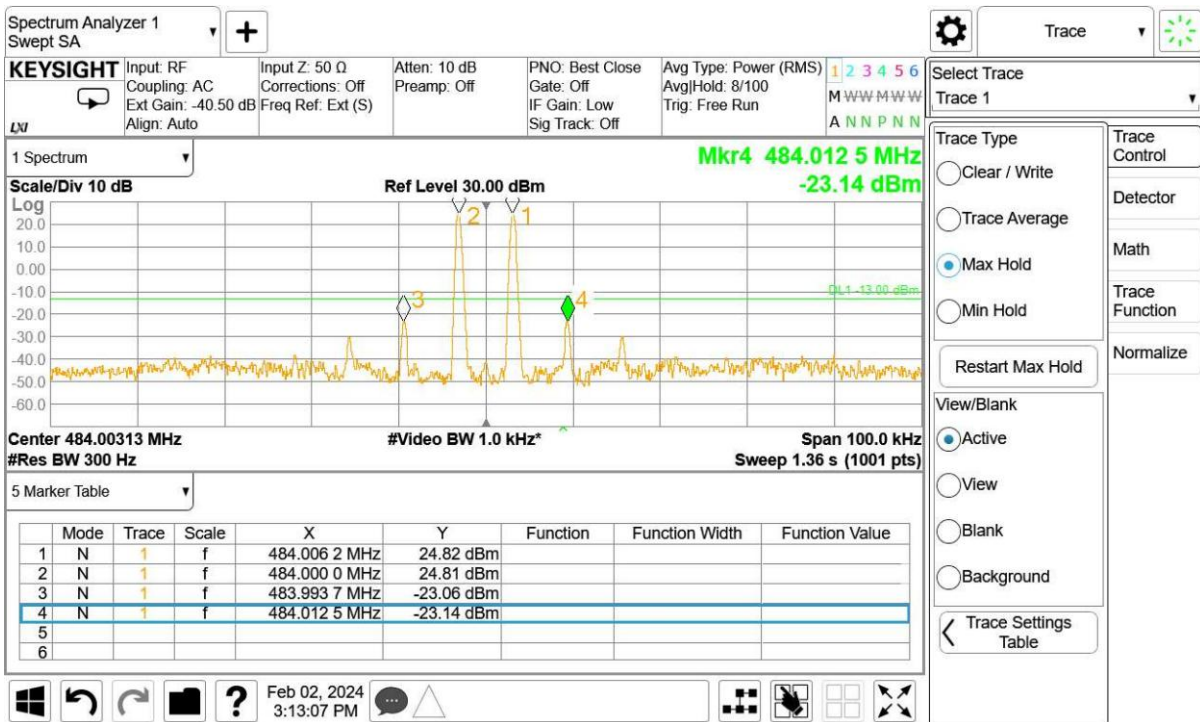

Mid Frequency and With the input signal amplitude set 3 dB above the ALC threshold

High Frequency and With the ALC threshold level

High Frequency and With the input signal amplitude set 3 dB above the ALC threshold

10.8.5.2. Uplink transmit mode

10.8.5.2.1. Channel Bandwidth:6.25kHz

Low Frequency and With the ALC threshold level

Low Frequency and With the input signal amplitude set 3 dB above the ALC threshold

Mid Frequency and With the ALC threshold level

10.8.5.2.2. Channel Bandwidth:12.5kHz

Low Frequency and With the ALC threshold level

Low Frequency and With the input signal amplitude set 3 dB above the ALC threshold

Mid Frequency and With the ALC threshold level