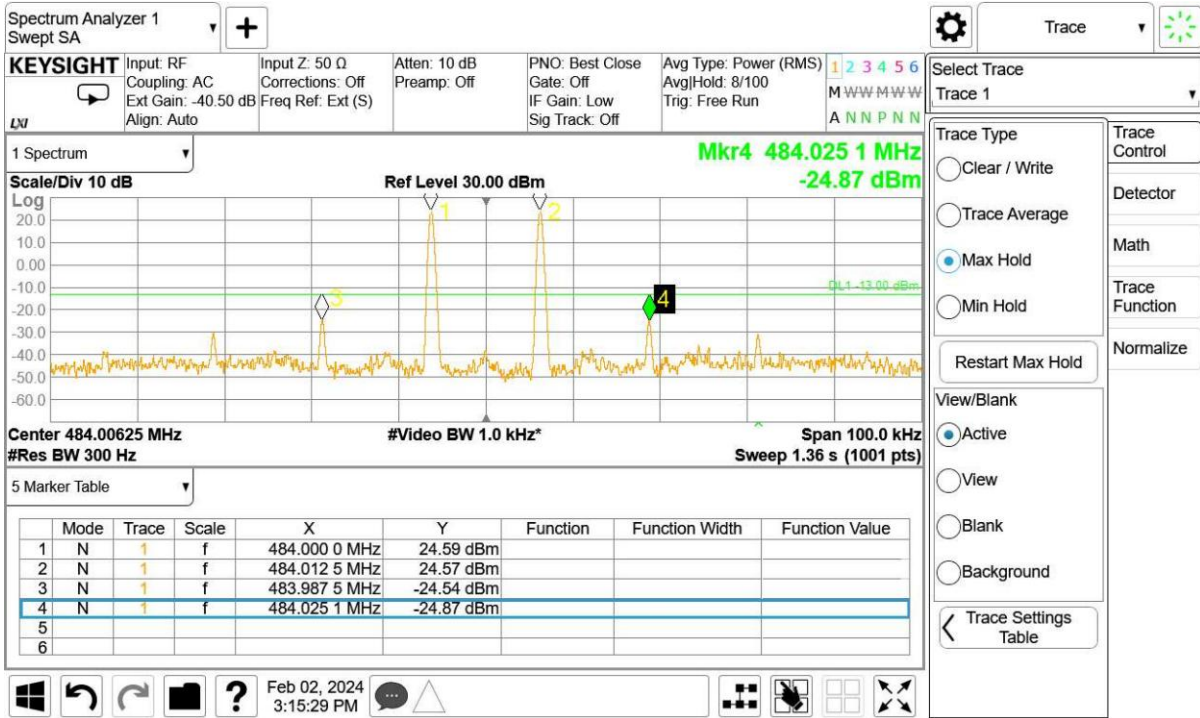

Mid Frequency and With the input signal amplitude set 3 dB above the ALC threshold

High Frequency and With the ALC threshold level

High Frequency and With the input signal amplitude set 3 dB above the ALC threshold

10.8.5.2.2. Channel Bandwidth:12.5kHz

Low Frequency and With the ALC threshold level

Low Frequency and With the input signal amplitude set 3 dB above the ALC threshold

Mid Frequency and With the ALC threshold level