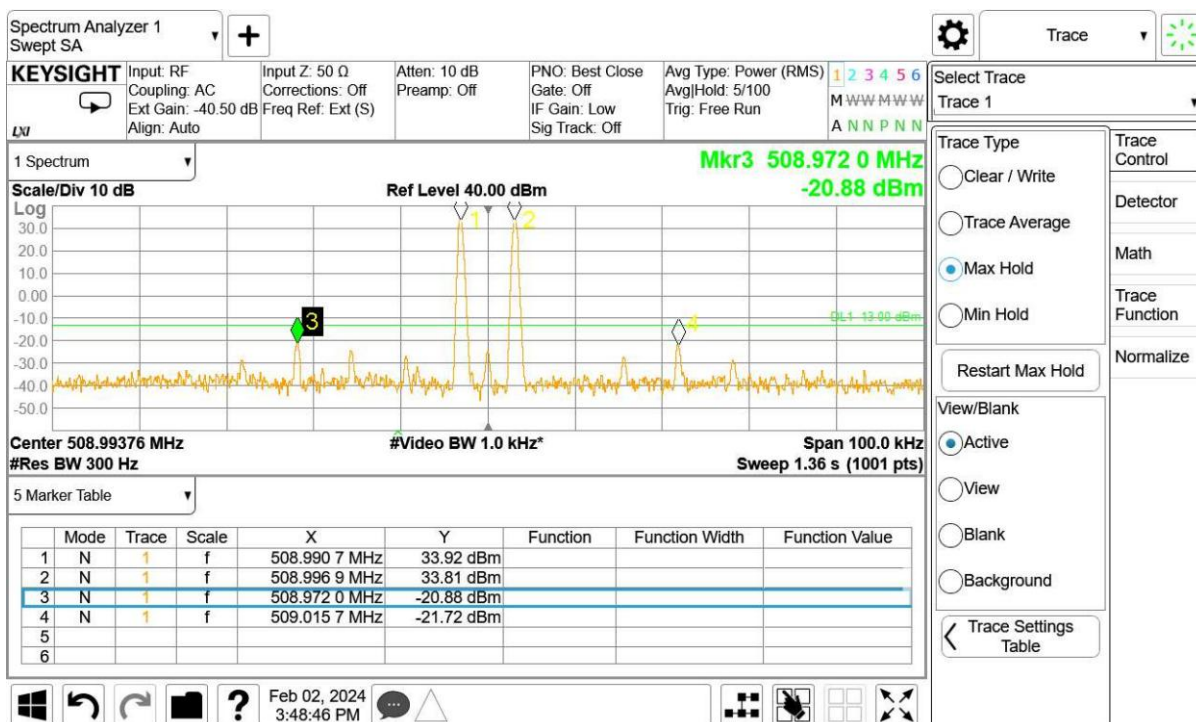

Mid Frequency and With the ALC threshold level

Mid Frequency and With the input signal amplitude set 3 dB above the ALC threshold

High Frequency and With the ALC threshold level

High Frequency and With the input signal amplitude set 3 dB above the ALC threshold

10.8.5.1.2. Channel Bandwidth:12.5kHz

Low Frequency and With the ALC threshold level

Low Frequency and With the input signal amplitude set 3 dB above the ALC threshold

Mid Frequency and With the ALC threshold level

Mid Frequency and With the input signal amplitude set 3 dB above the ALC threshold

High Frequency and With the ALC threshold level

High Frequency and With the input signal amplitude set 3 dB above the ALC threshold

10.8.5.1.3. Channel Bandwidth: 25kHz

Low Frequency and With the ALC threshold level

Low Frequency and With the input signal amplitude set 3 dB above the ALC threshold

Mid Frequency and With the ALC threshold level