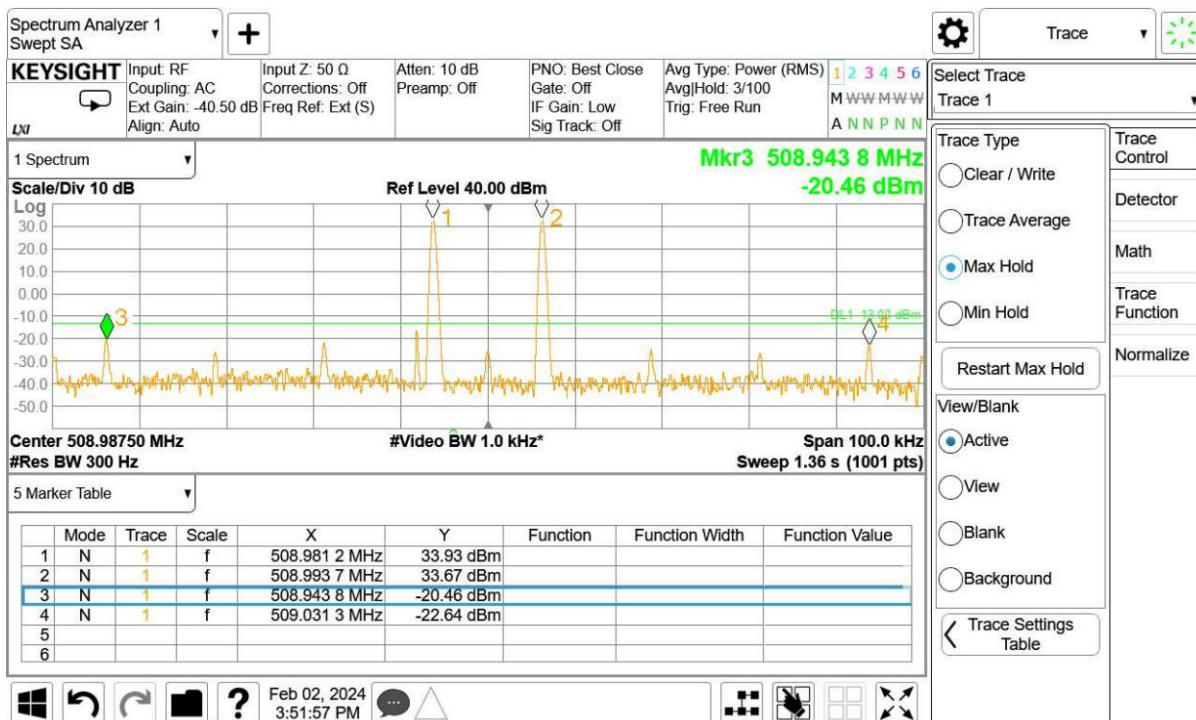

Mid Frequency and With the ALC threshold level

Mid Frequency and With the input signal amplitude set 3 dB above the ALC threshold

High Frequency and With the ALC threshold level

High Frequency and With the input signal amplitude set 3 dB above the ALC threshold

10.8.5.1.2. Channel Bandwidth:12.5kHz

Low Frequency and With the ALC threshold level

Low Frequency and With the input signal amplitude set 3 dB above the ALC threshold

Mid Frequency and With the ALC threshold level

Mid Frequency and With the input signal amplitude set 3 dB above the ALC threshold

High Frequency and With the ALC threshold level

High Frequency and With the input signal amplitude set 3 dB above the ALC threshold

10.8.5.1.3. Channel Bandwidth: 25kHz

Low Frequency and With the ALC threshold level

Low Frequency and With the input signal amplitude set 3 dB above the ALC threshold

Mid Frequency and With the ALC threshold level