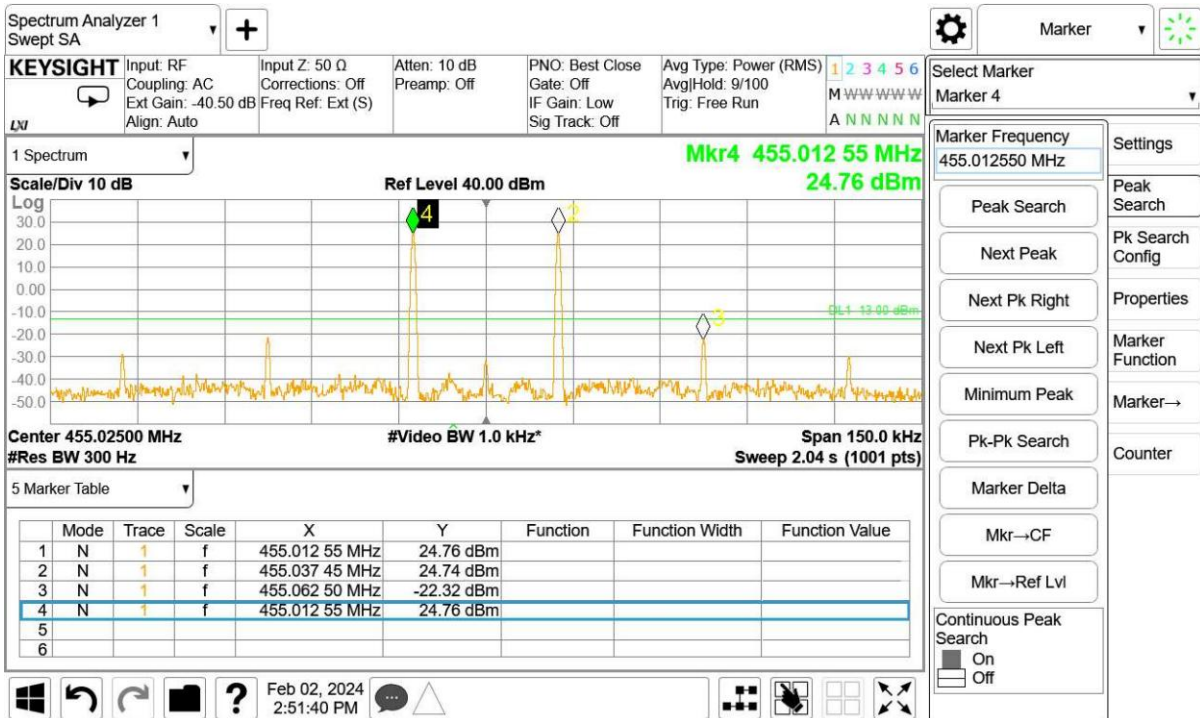

10.8.5.2.2. Channel Bandwidth:12.5kHz

Low Frequency and With the ALC threshold level

Low Frequency and With the input signal amplitude set 3 dB above the ALC threshold

Mid Frequency and With the ALC threshold level

Mid Frequency and With the input signal amplitude set 3 dB above the ALC threshold

High Frequency and With the ALC threshold level

High Frequency and With the input signal amplitude set 3 dB above the ALC threshold

10.8.5.2.3. Channel Bandwidth: 25kHz

Low Frequency and With the ALC threshold level

Low Frequency and With the input signal amplitude set 3 dB above the ALC threshold