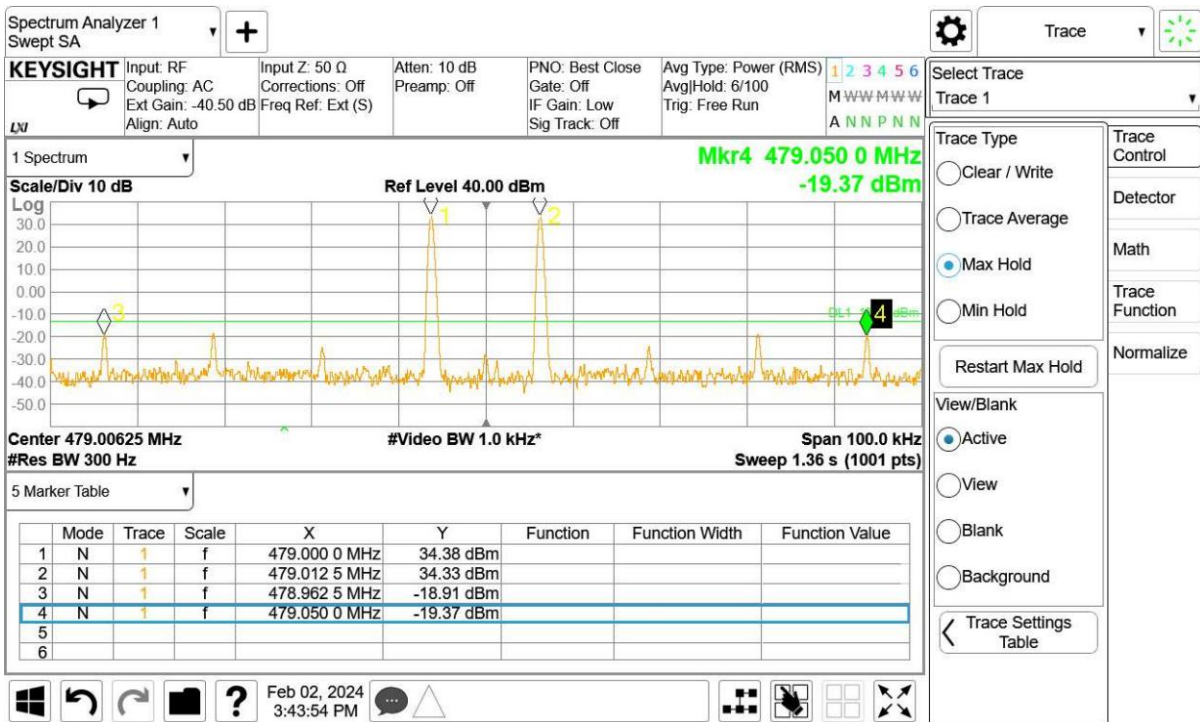

Mid Frequency and With the ALC threshold level

Mid Frequency and With the input signal amplitude set 3 dB above the ALC threshold

High Frequency and With the ALC threshold level

High Frequency and With the input signal amplitude set 3 dB above the ALC threshold

10.8.5.1.2. Channel Bandwidth:12.5kHz

Low Frequency and With the ALC threshold level

Low Frequency and With the input signal amplitude set 3 dB above the ALC threshold

Mid Frequency and With the ALC threshold level

Mid Frequency and With the input signal amplitude set 3 dB above the ALC threshold

High Frequency and With the ALC threshold level

High Frequency and With the input signal amplitude set 3 dB above the ALC threshold

10.8.5.1.3. Channel Bandwidth: 25kHz

Low Frequency and With the ALC threshold level

Low Frequency and With the input signal amplitude set 3 dB above the ALC threshold

Mid Frequency and With the ALC threshold level