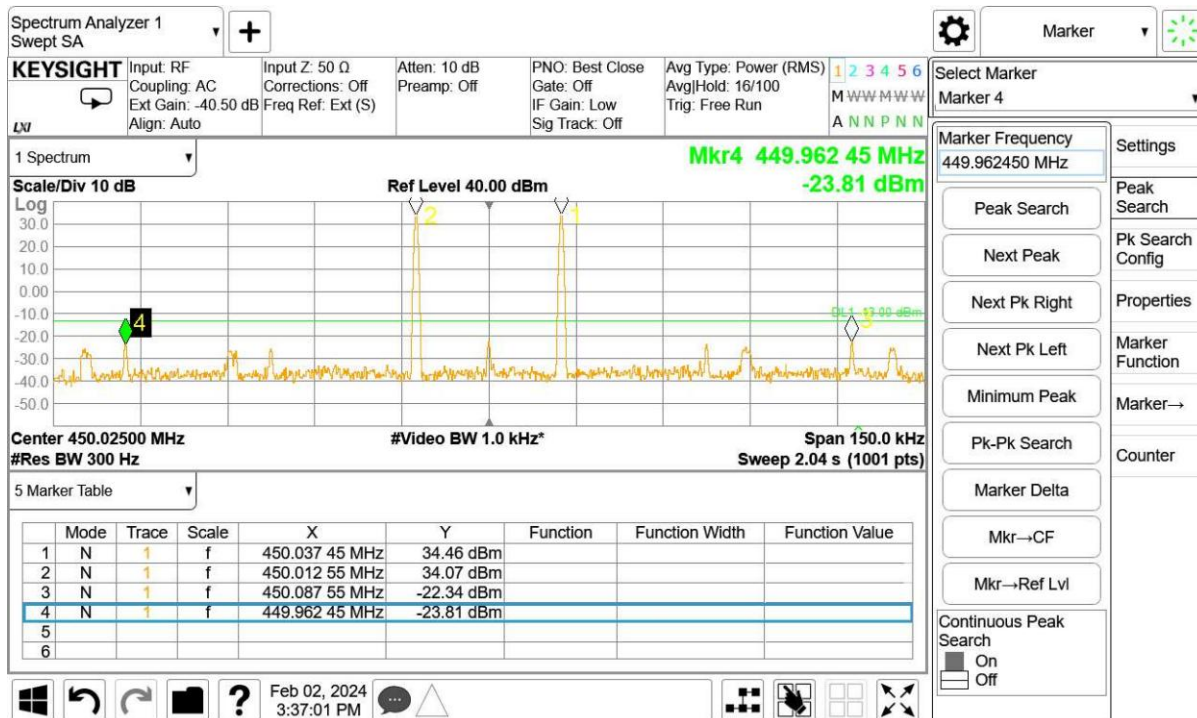

10.8.5.1.2. Channel Bandwidth:12.5kHz

Low Frequency and With the ALC threshold level

Low Frequency and With the input signal amplitude set 3 dB above the ALC threshold

Mid Frequency and With the ALC threshold level

Mid Frequency and With the input signal amplitude set 3 dB above the ALC threshold

High Frequency and With the ALC threshold level

High Frequency and With the input signal amplitude set 3 dB above the ALC threshold

10.8.5.1.3. Channel Bandwidth: 25kHz

Low Frequency and With the ALC threshold level

Low Frequency and With the input signal amplitude set 3 dB above the ALC threshold

Mid Frequency and With the ALC threshold level