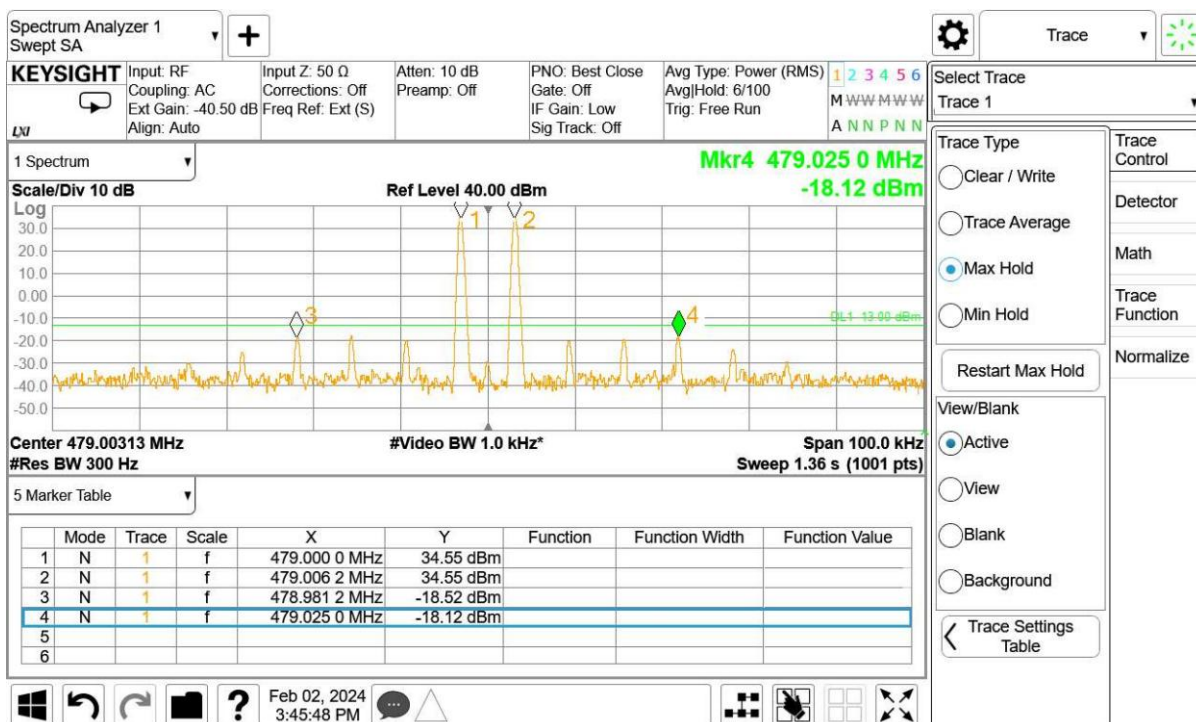

Mid Frequency and With the ALC threshold level

Mid Frequency and With the input signal amplitude set 3 dB above the ALC threshold

High Frequency and With the ALC threshold level

High Frequency and With the input signal amplitude set 3 dB above the ALC threshold

10.8.5.1.2. Channel Bandwidth:12.5kHz

Low Frequency and With the ALC threshold level

Low Frequency and With the input signal amplitude set 3 dB above the ALC threshold

Mid Frequency and With the ALC threshold level

Mid Frequency and With the input signal amplitude set 3 dB above the ALC threshold

High Frequency and With the ALC threshold level

High Frequency and With the input signal amplitude set 3 dB above the ALC threshold

10.8.5.1.3. Channel Bandwidth: 25kHz

Low Frequency and With the ALC threshold level

Low Frequency and With the input signal amplitude set 3 dB above the ALC threshold

Mid Frequency and With the ALC threshold level