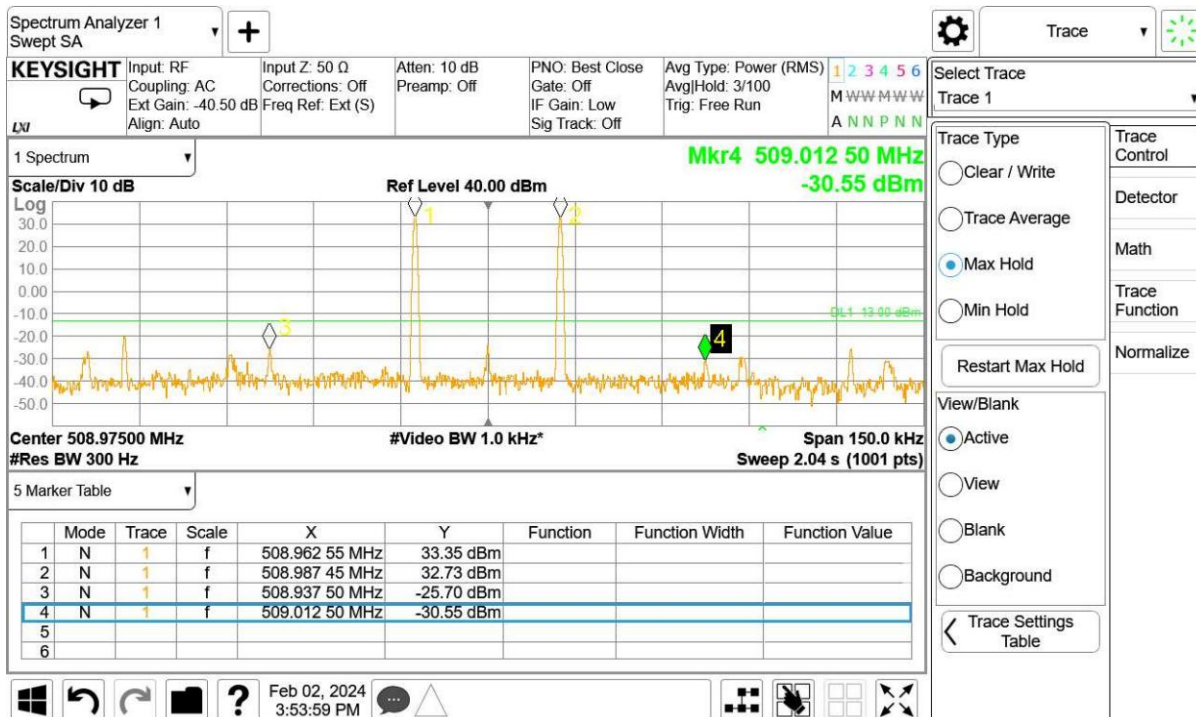

Mid Frequency and With the input signal amplitude set 3 dB above the ALC threshold

High Frequency and With the ALC threshold level

High Frequency and With the input signal amplitude set 3 dB above the ALC threshold

10.8.5.1.3. Channel Bandwidth: 25kHz

Low Frequency and With the ALC threshold level

Low Frequency and With the input signal amplitude set 3 dB above the ALC threshold

Mid Frequency and With the ALC threshold level