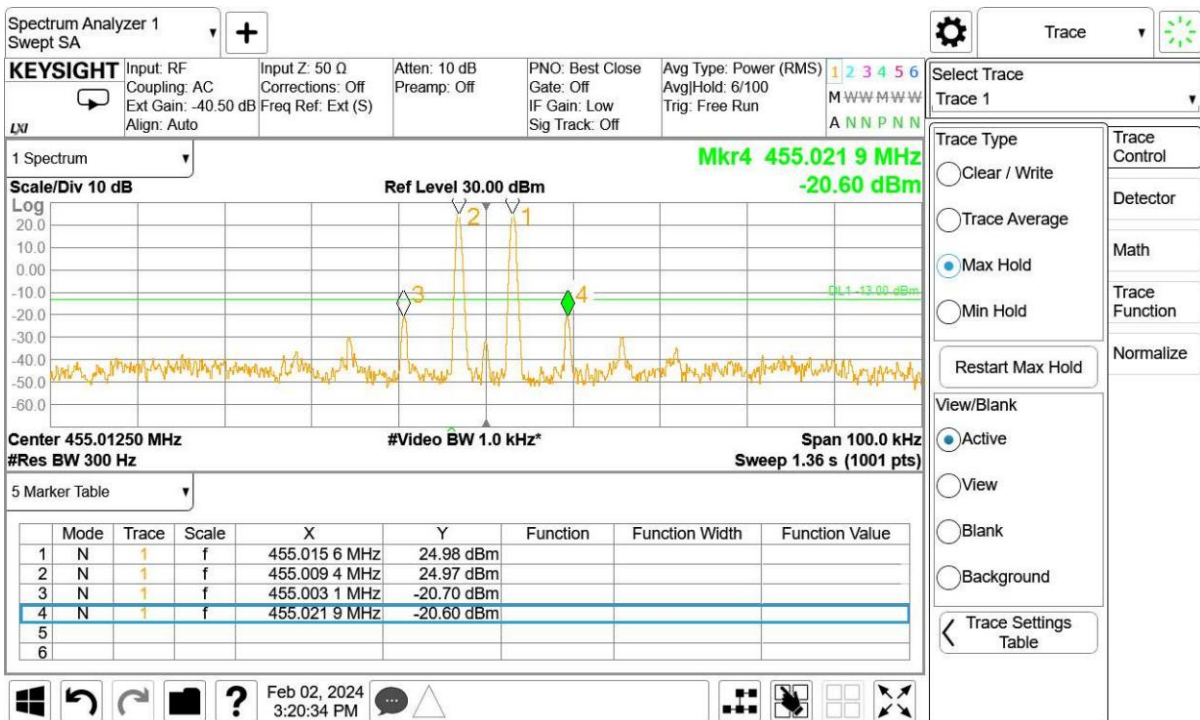

10.8.5.1.3. Channel Bandwidth: 25kHz

Low Frequency and With the ALC threshold level

Low Frequency and With the input signal amplitude set 3 dB above the ALC threshold

Mid Frequency and With the ALC threshold level

Mid Frequency and With the input signal amplitude set 3 dB above the ALC threshold

High Frequency and With the ALC threshold level

High Frequency and With the input signal amplitude set 3 dB above the ALC threshold

10.8.5.2. Uplink transmit mode

10.8.5.2.1. Channel Bandwidth:6.25kHz

Low Frequency and With the ALC threshold level

Low Frequency and With the input signal amplitude set 3 dB above the ALC threshold

Mid Frequency and With the ALC threshold level