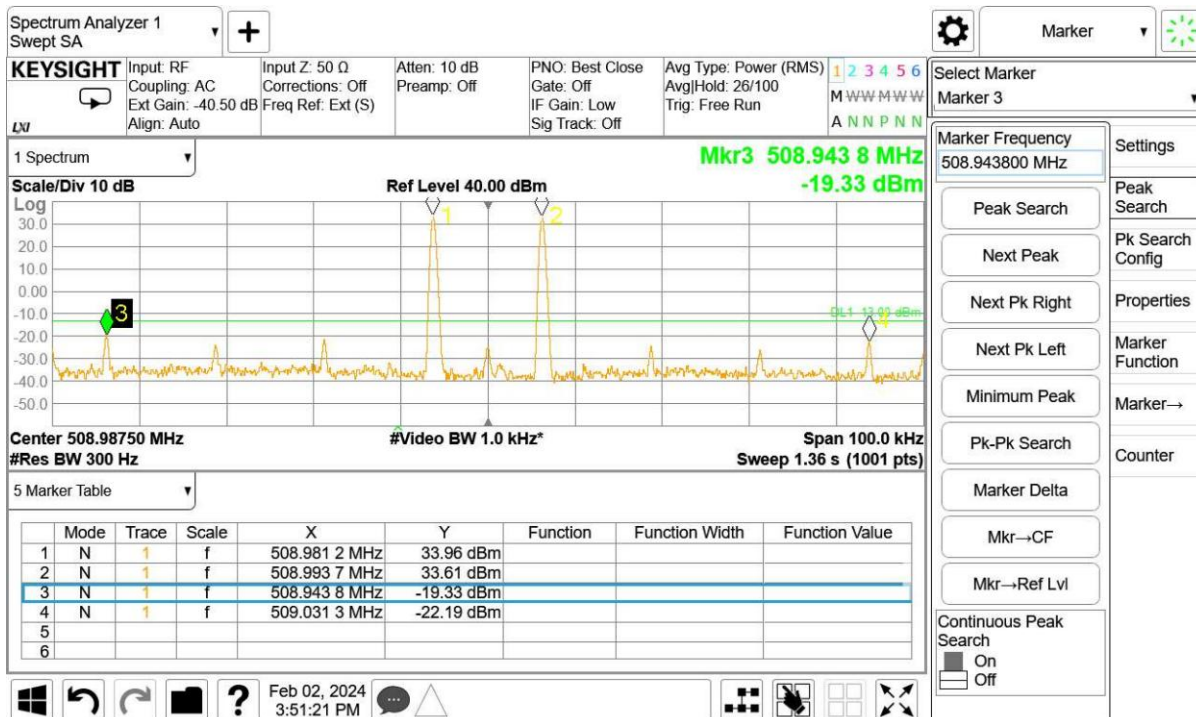

Mid Frequency and With the ALC threshold level

Mid Frequency and With the input signal amplitude set 3 dB above the ALC threshold

High Frequency and With the ALC threshold level

High Frequency and With the input signal amplitude set 3 dB above the ALC threshold

10.8.5.1.2. Channel Bandwidth:12.5kHz

Low Frequency and With the ALC threshold level

Low Frequency and With the input signal amplitude set 3 dB above the ALC threshold

Mid Frequency and With the ALC threshold level

Mid Frequency and With the input signal amplitude set 3 dB above the ALC threshold

High Frequency and With the ALC threshold level

High Frequency and With the input signal amplitude set 3 dB above the ALC threshold

10.8.5.1.3. Channel Bandwidth: 25kHz

Low Frequency and With the ALC threshold level

Low Frequency and With the input signal amplitude set 3 dB above the ALC threshold

Mid Frequency and With the ALC threshold level