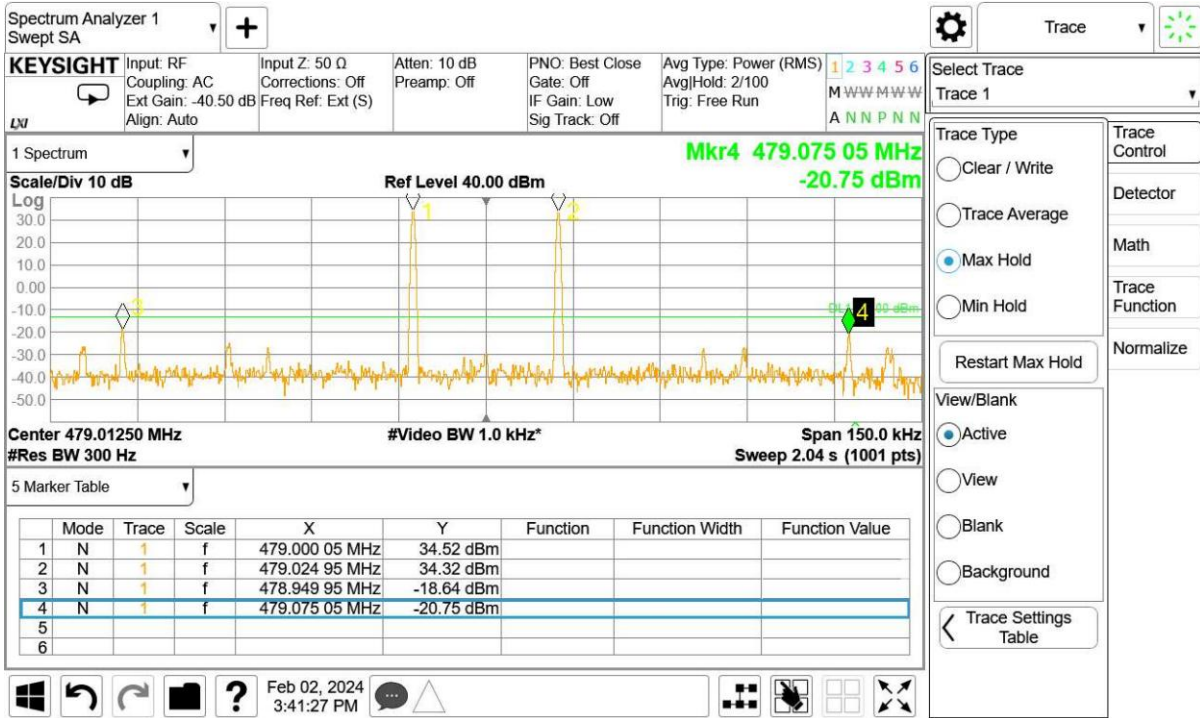

10.8.5.1.2. Channel Bandwidth:12.5kHz

Low Frequency and With the ALC threshold level

Low Frequency and With the input signal amplitude set 3 dB above the ALC threshold

Mid Frequency and With the ALC threshold level

Mid Frequency and With the input signal amplitude set 3 dB above the ALC threshold

High Frequency and With the ALC threshold level

High Frequency and With the input signal amplitude set 3 dB above the ALC threshold

10.8.5.1.3. Channel Bandwidth: 25kHz

Low Frequency and With the ALC threshold level

Low Frequency and With the input signal amplitude set 3 dB above the ALC threshold

Mid Frequency and With the ALC threshold level