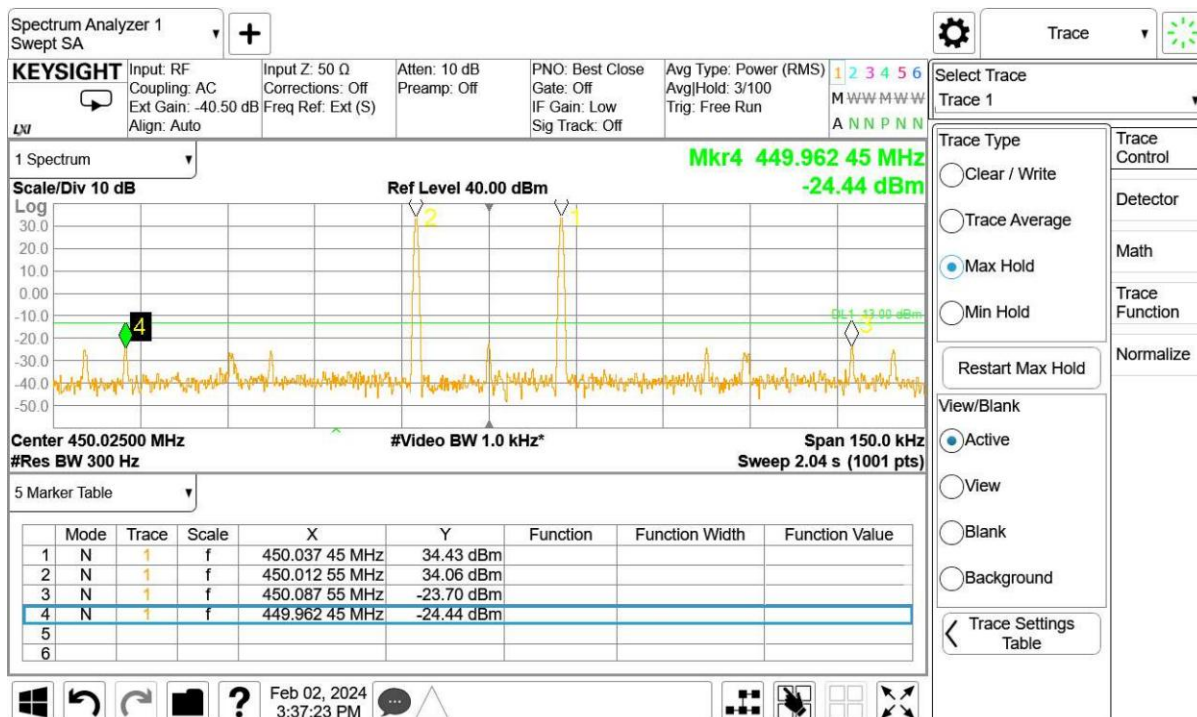

10.8.5.1.2. Channel Bandwidth:12.5kHz

Low Frequency and With the ALC threshold level

Low Frequency and With the input signal amplitude set 3 dB above the ALC threshold

Mid Frequency and With the ALC threshold level

Mid Frequency and With the input signal amplitude set 3 dB above the ALC threshold

High Frequency and With the ALC threshold level

High Frequency and With the input signal amplitude set 3 dB above the ALC threshold

10.8.5.1.3. Channel Bandwidth: 25kHz

Low Frequency and With the ALC threshold level

Low Frequency and With the input signal amplitude set 3 dB above the ALC threshold

Mid Frequency and With the ALC threshold level