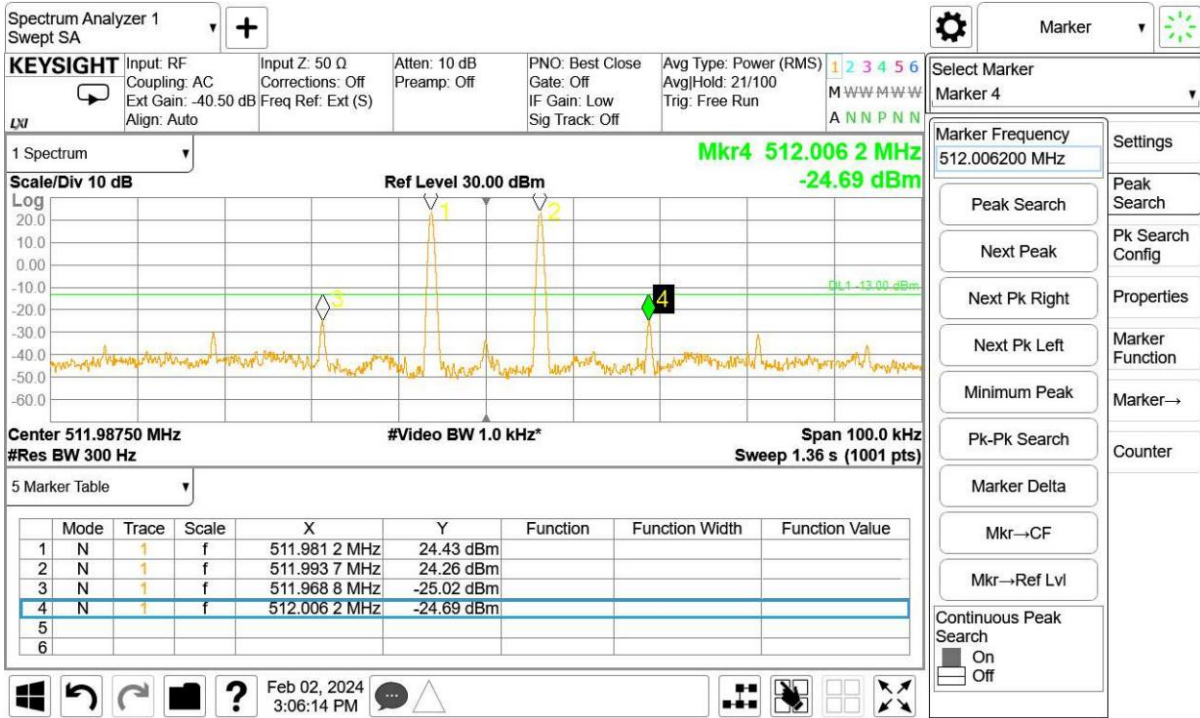

Mid Frequency and With the input signal amplitude set 3 dB above the ALC threshold

High Frequency and With the ALC threshold level

High Frequency and With the input signal amplitude set 3 dB above the ALC threshold

10.8.5.2.2. Channel Bandwidth:12.5kHz

Low Frequency and With the ALC threshold level

Low Frequency and With the input signal amplitude set 3 dB above the ALC threshold

Mid Frequency and With the ALC threshold level

10.8.5.2.3. Channel Bandwidth: 25kHz

Low Frequency and With the ALC threshold level

Low Frequency and With the input signal amplitude set 3 dB above the ALC threshold