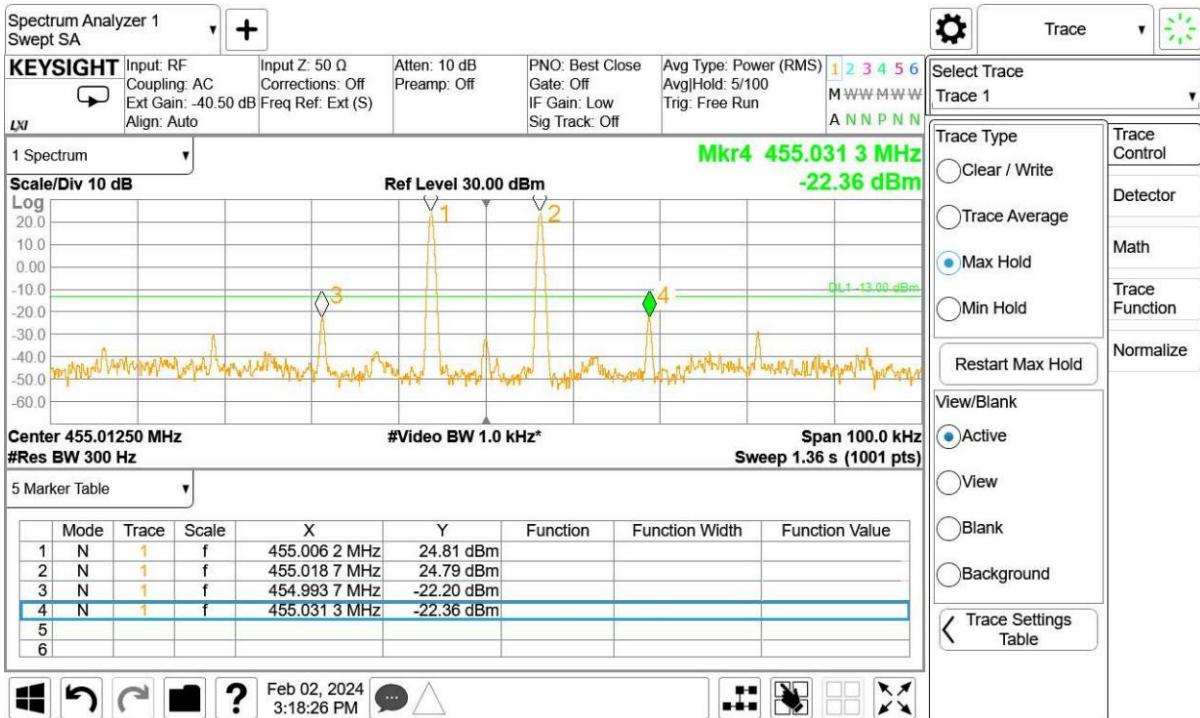

Mid Frequency and With the input signal amplitude set 3 dB above the ALC threshold

High Frequency and With the ALC threshold level

High Frequency and With the input signal amplitude set 3 dB above the ALC threshold

10.8.5.2.2. Channel Bandwidth:12.5kHz

Low Frequency and With the ALC threshold level

Low Frequency and With the input signal amplitude set 3 dB above the ALC threshold

Mid Frequency and With the ALC threshold level