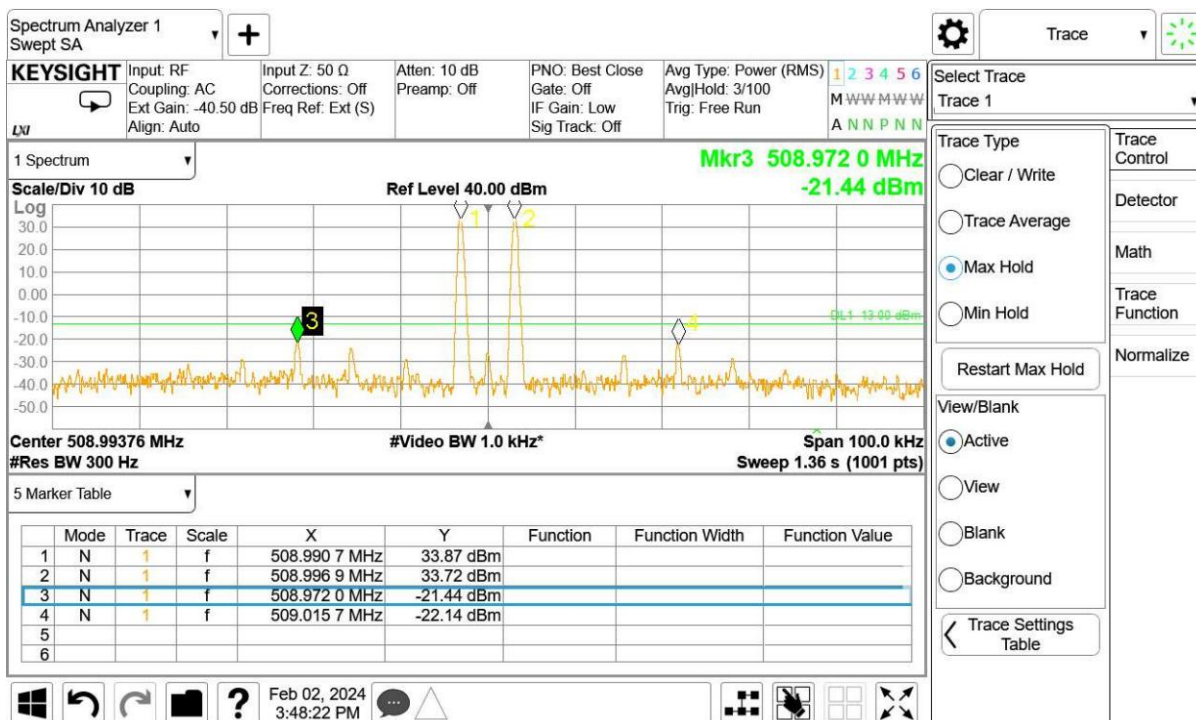

Mid Frequency and With the ALC threshold level

Mid Frequency and With the input signal amplitude set 3 dB above the ALC threshold

High Frequency and With the ALC threshold level

High Frequency and With the input signal amplitude set 3 dB above the ALC threshold

10.8.5.1.2. Channel Bandwidth:12.5kHz

Low Frequency and With the ALC threshold level

Low Frequency and With the input signal amplitude set 3 dB above the ALC threshold

Mid Frequency and With the ALC threshold level

Mid Frequency and With the input signal amplitude set 3 dB above the ALC threshold

High Frequency and With the ALC threshold level

High Frequency and With the input signal amplitude set 3 dB above the ALC threshold

10.8.5.1.3. Channel Bandwidth: 25kHz

Low Frequency and With the ALC threshold level

Low Frequency and With the input signal amplitude set 3 dB above the ALC threshold

Mid Frequency and With the ALC threshold level