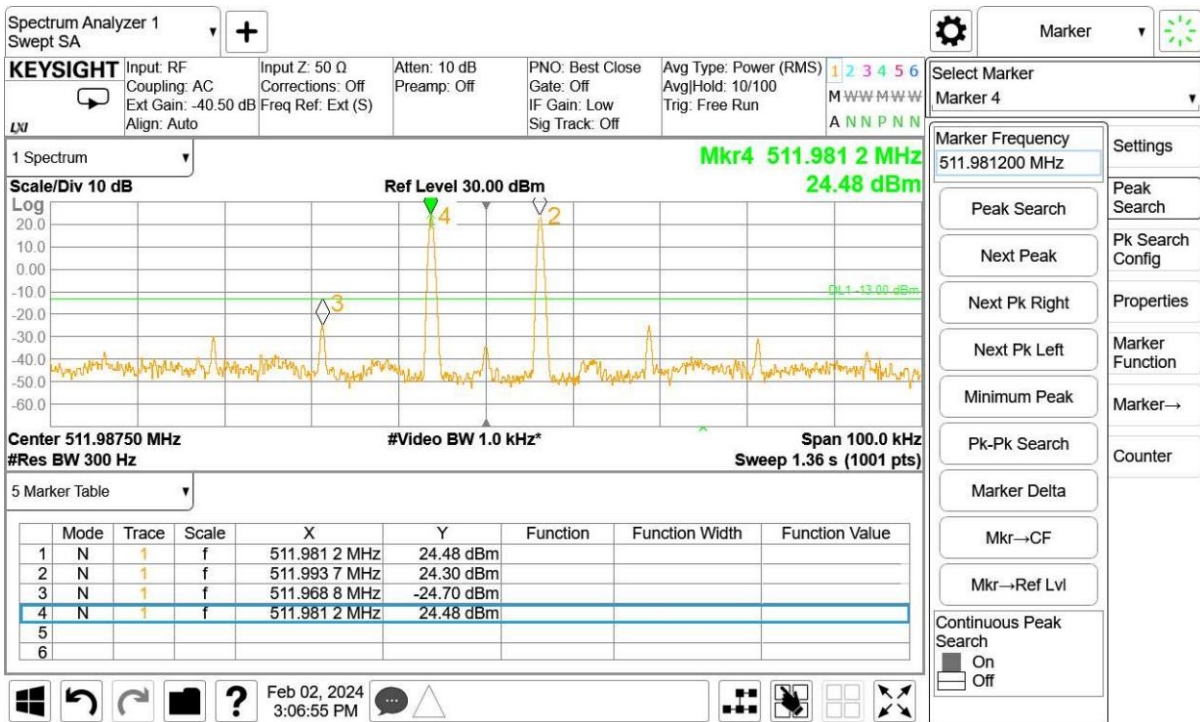

Mid Frequency and With the input signal amplitude set 3 dB above the ALC threshold

High Frequency and With the ALC threshold level

High Frequency and With the input signal amplitude set 3 dB above the ALC threshold

10.8.5.2.2. Channel Bandwidth:12.5kHz

Low Frequency and With the ALC threshold level

Low Frequency and With the input signal amplitude set 3 dB above the ALC threshold

Mid Frequency and With the ALC threshold level

10.8.5.2.3. Channel Bandwidth: 25kHz

Low Frequency and With the ALC threshold level

Low Frequency and With the input signal amplitude set 3 dB above the ALC threshold