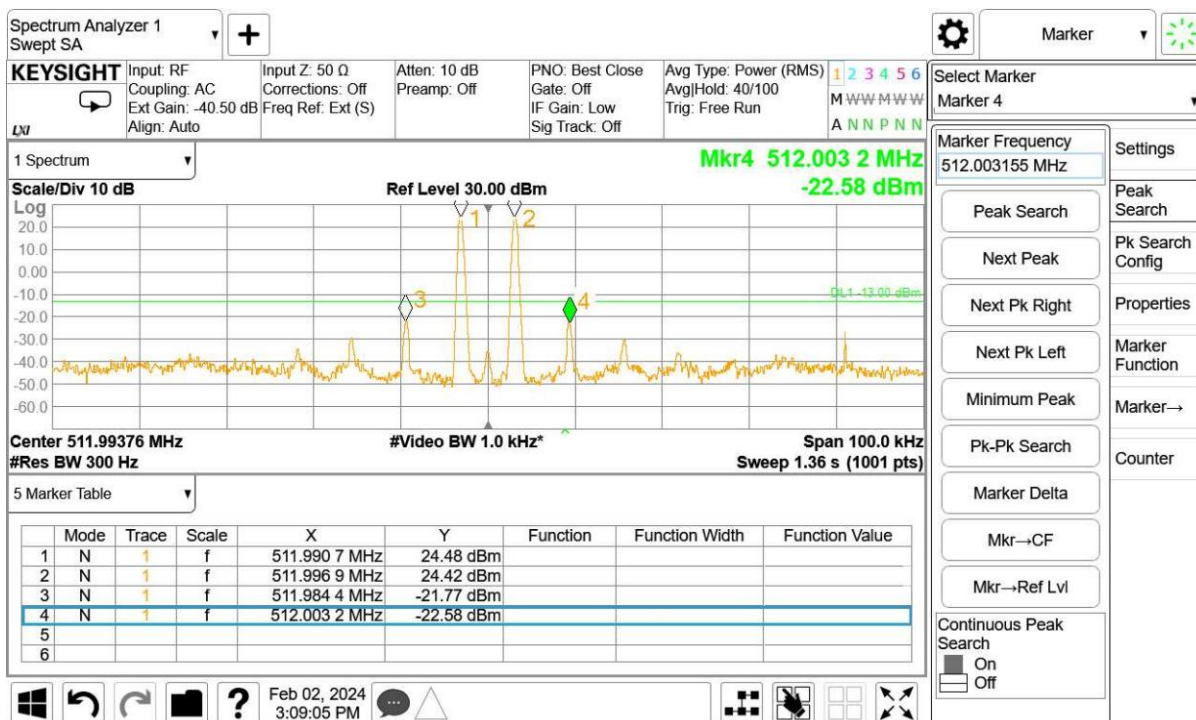

Mid Frequency and With the input signal amplitude set 3 dB above the ALC threshold

High Frequency and With the ALC threshold level

High Frequency and With the input signal amplitude set 3 dB above the ALC threshold

10.8.5.2. Uplink transmit mode

10.8.5.2.1. Channel Bandwidth:6.25kHz

Low Frequency and With the ALC threshold level

Low Frequency and With the input signal amplitude set 3 dB above the ALC threshold

Mid Frequency and With the ALC threshold level

10.8.5.2.2. Channel Bandwidth:12.5kHz

Low Frequency and With the ALC threshold level

Low Frequency and With the input signal amplitude set 3 dB above the ALC threshold

Mid Frequency and With the ALC threshold level