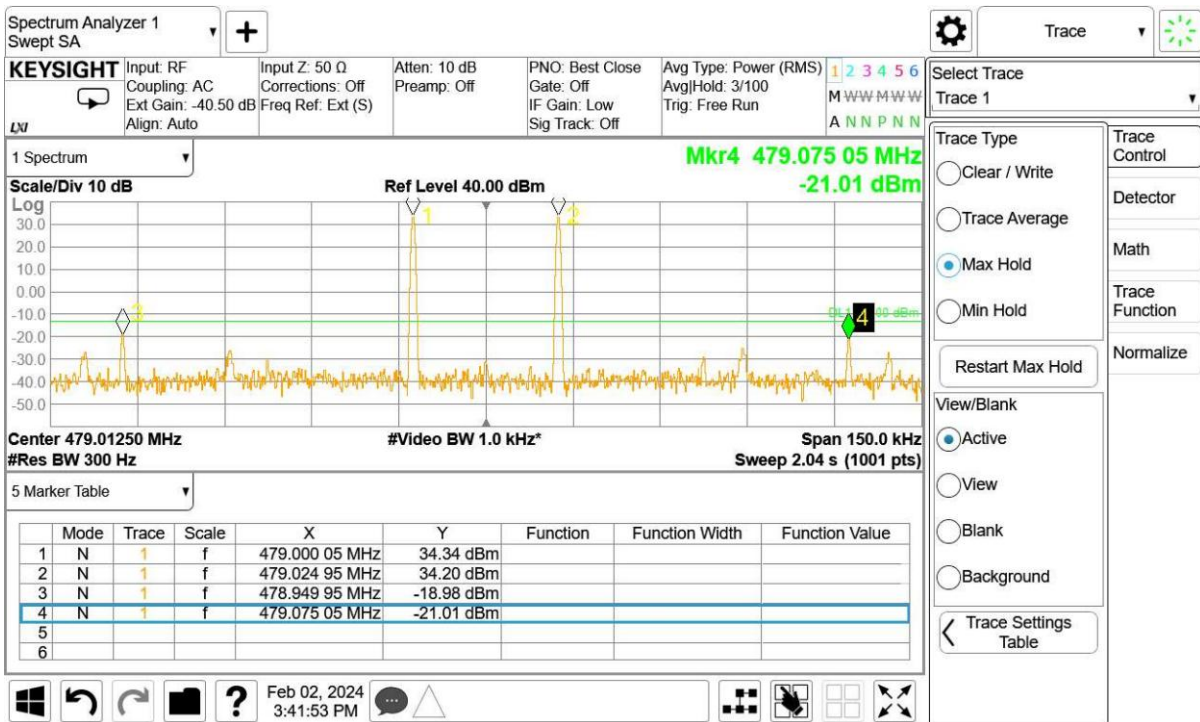

10.8.5.1.3. Channel Bandwidth: 25kHz

Low Frequency and With the ALC threshold level

Low Frequency and With the input signal amplitude set 3 dB above the ALC threshold

Mid Frequency and With the ALC threshold level

Mid Frequency and With the input signal amplitude set 3 dB above the ALC threshold

High Frequency and With the ALC threshold level

High Frequency and With the input signal amplitude set 3 dB above the ALC threshold