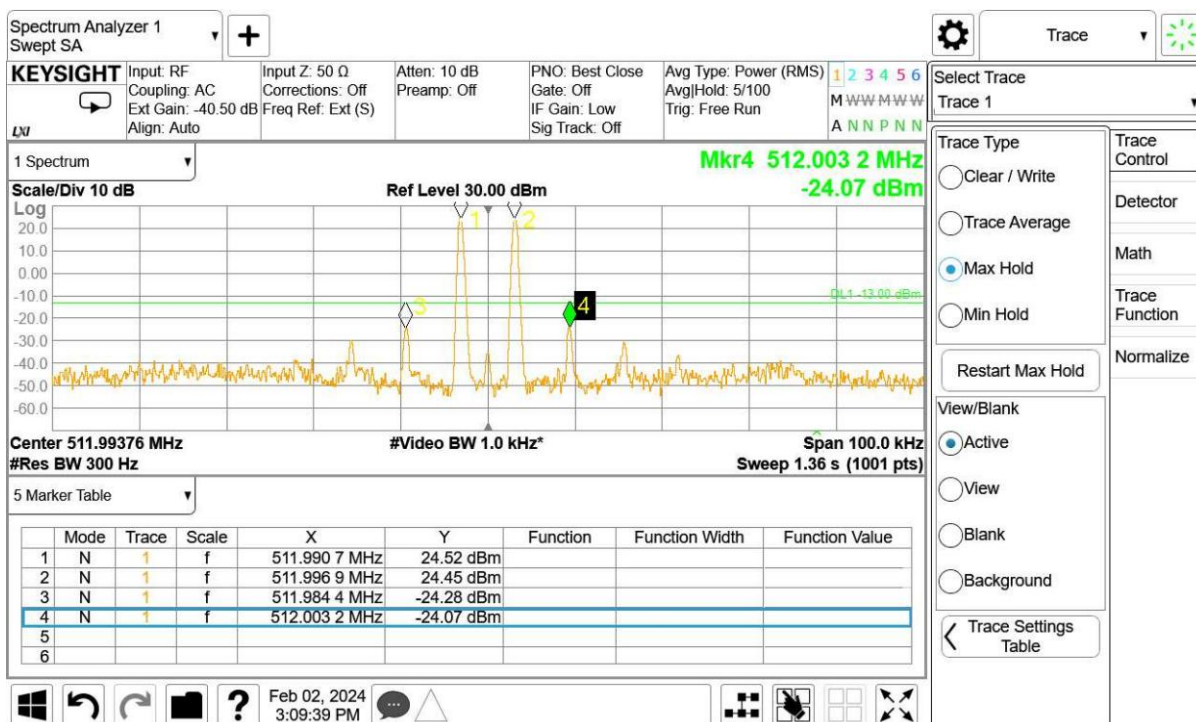

10.8.5.2. Uplink transmit mode

10.8.5.2.1. Channel Bandwidth:6.25kHz

Low Frequency and With the ALC threshold level

Low Frequency and With the input signal amplitude set 3 dB above the ALC threshold

Mid Frequency and With the ALC threshold level

Mid Frequency and With the input signal amplitude set 3 dB above the ALC threshold

High Frequency and With the ALC threshold level

High Frequency and With the input signal amplitude set 3 dB above the ALC threshold

10.8.5.2.2. Channel Bandwidth:12.5kHz

Low Frequency and With the ALC threshold level

Low Frequency and With the input signal amplitude set 3 dB above the ALC threshold

Mid Frequency and With the ALC threshold level