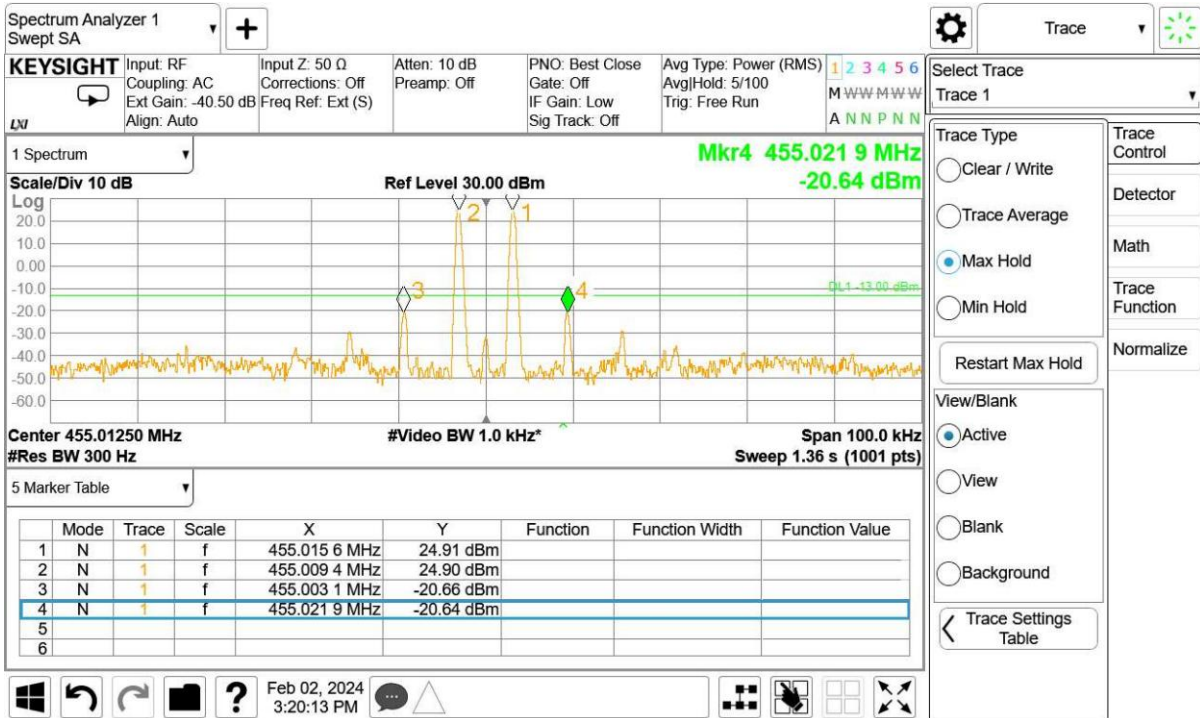

10.8.5.1.3. Channel Bandwidth: 25kHz

Low Frequency and With the ALC threshold level

Low Frequency and With the input signal amplitude set 3 dB above the ALC threshold

Mid Frequency and With the ALC threshold level

Mid Frequency and With the input signal amplitude set 3 dB above the ALC threshold

High Frequency and With the ALC threshold level

High Frequency and With the input signal amplitude set 3 dB above the ALC threshold

10.8.5.2. Uplink transmit mode

10.8.5.2.1. Channel Bandwidth:6.25kHz

Low Frequency and With the ALC threshold level

Low Frequency and With the input signal amplitude set 3 dB above the ALC threshold

Mid Frequency and With the ALC threshold level