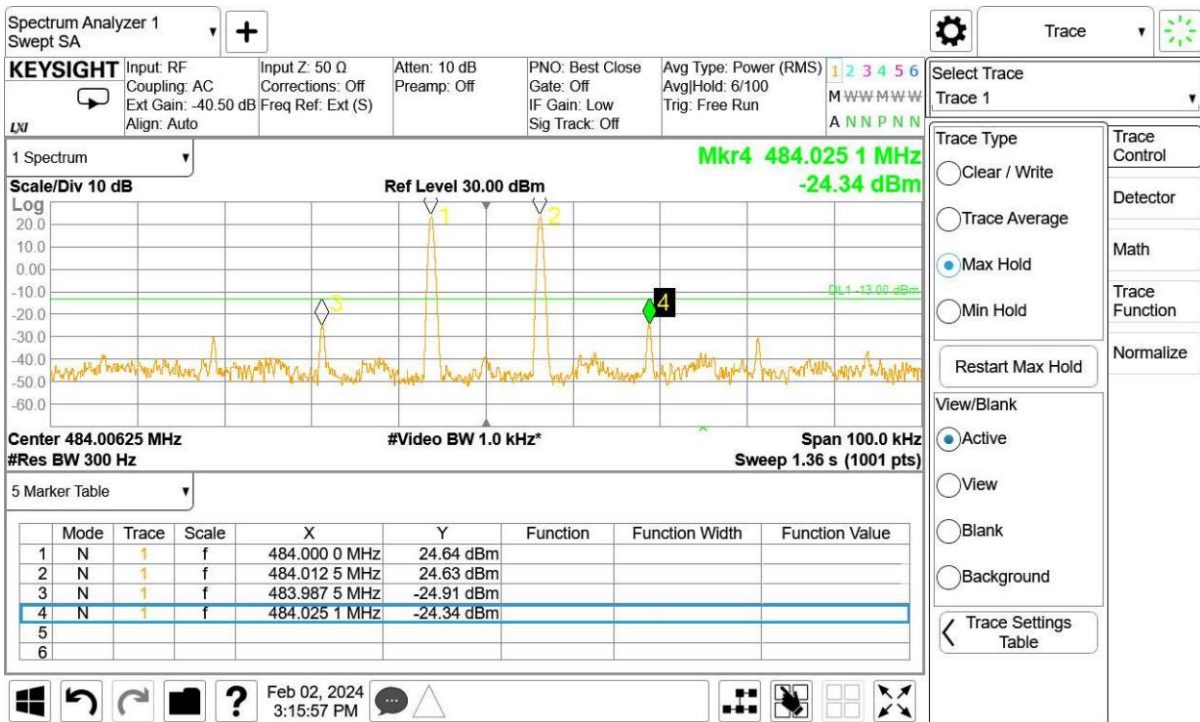

Mid Frequency and With the input signal amplitude set 3 dB above the ALC threshold

High Frequency and With the ALC threshold level

High Frequency and With the input signal amplitude set 3 dB above the ALC threshold

10.8.5.2.2. Channel Bandwidth:12.5kHz

Low Frequency and With the ALC threshold level

Low Frequency and With the input signal amplitude set 3 dB above the ALC threshold

Mid Frequency and With the ALC threshold level