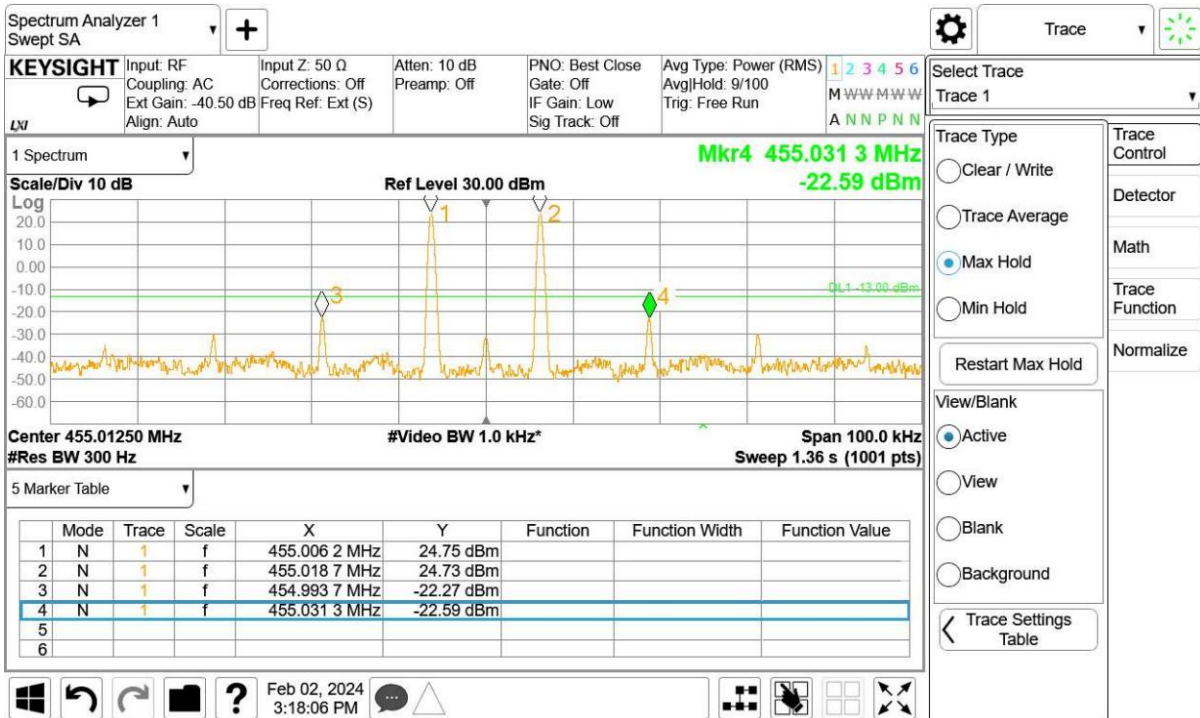

Mid Frequency and With the input signal amplitude set 3 dB above the ALC threshold

High Frequency and With the ALC threshold level

High Frequency and With the input signal amplitude set 3 dB above the ALC threshold

10.8.5.2.2. Channel Bandwidth:12.5kHz

Low Frequency and With the ALC threshold level

Low Frequency and With the input signal amplitude set 3 dB above the ALC threshold

Mid Frequency and With the ALC threshold level