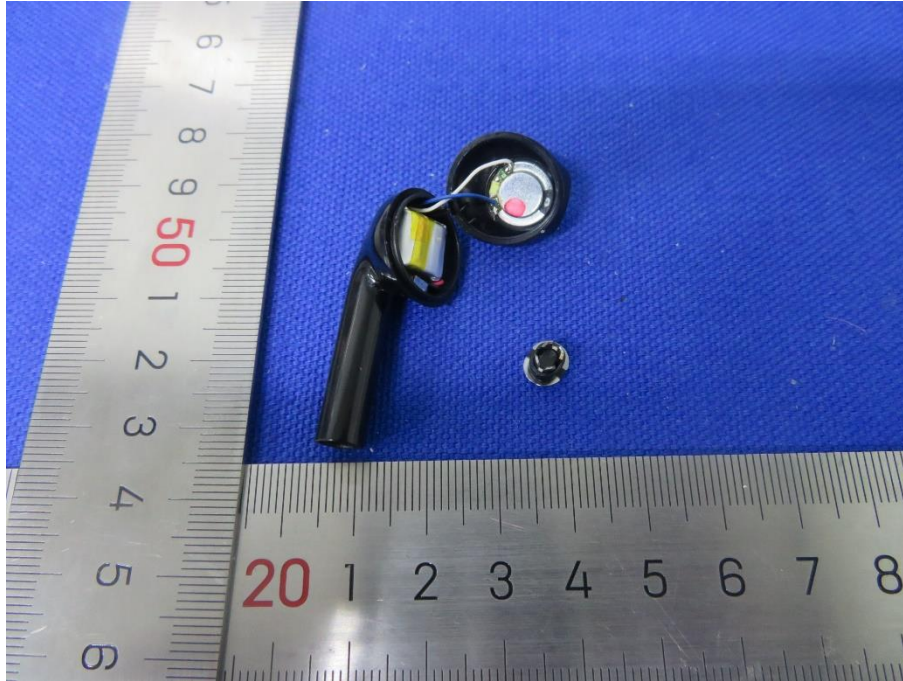

Internal Photos of EUT

Report No.: CN20B0HZ 001

Model No. : TWSEBWHV2PRM

Page: 1 of 7

Left earphone

Internal Photos of EUT

Report No.: CN20B0HZ 001

Model No. : TWSEBWHV2PRM

Page: 2 of 7

Internal Photos of EUT

Report No.: CN20B0HZ 001

Model No. : TWSEBWHV2PRM

Page: 3 of 7

Internal Photos of EUT

Report No.: CN20B0HZ 001

Model No. : TWSEBWHV2PRM

Page: 4 of 7

Right earphone

Internal Photos of EUT

Report No.: CN20B0HZ 001

Model No. : TWSEBWHV2PRM

Page: 5 of 7

Internal Photos of EUT

Report No.: CN20B0HZ 001