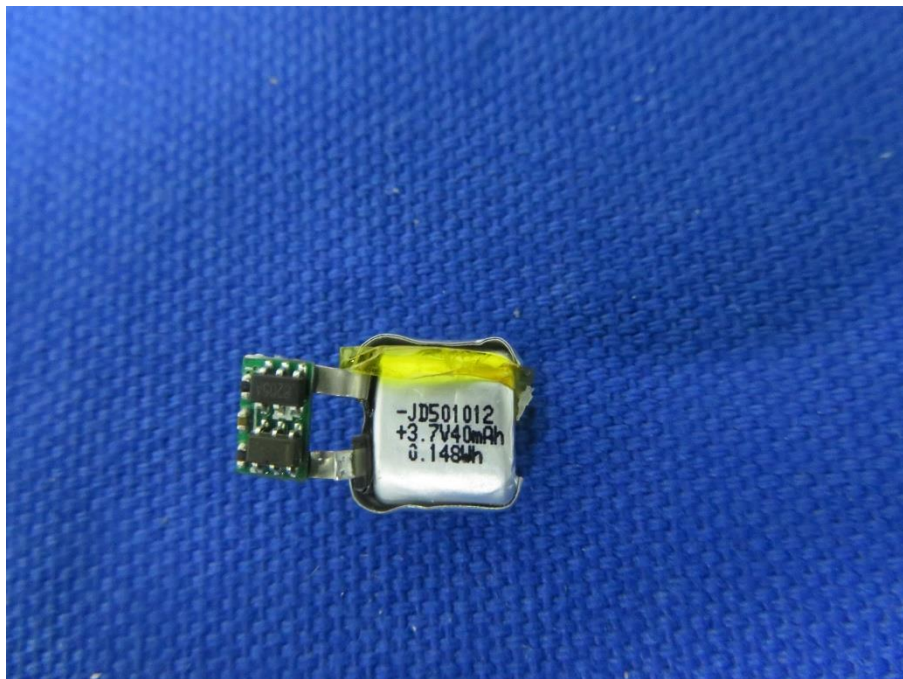

Internal Photos of EUT

Report No.: CN20B0HZ 001

Model No. : TWSEBWHV2PRM

Page: 1 of 7

Left earphone

Internal Photos of EUT

Report No.: CN20B0HZ 001

Model No. : TWSEBWHV2PRM

Page: 2 of 7

Internal Photos of EUT

Report No.: CN20B0HZ 001

Model No. : TWSEBWHV2PRM

Page: 3 of 7

Internal Photos of EUT

Report No.: CN20B0HZ 001

Model No. : TWSEBWHV2PRM

Page: 4 of 7

Right earphone

Internal Photos of EUT

Report No.: CN20B0HZ 001

Model No. : TWSEBWHV2PRM

Page: 5 of 7

Internal Photos of EUT

Report No.: CN20B0HZ 001

Model No. : TWSEBWHV2PRM

Page: 6 of 7

Internal Photos of EUT

Report No.: CN20B0HZ 001

Model No. : TWSEBWHV2PRM

Page: 7 of 7

--THE END--