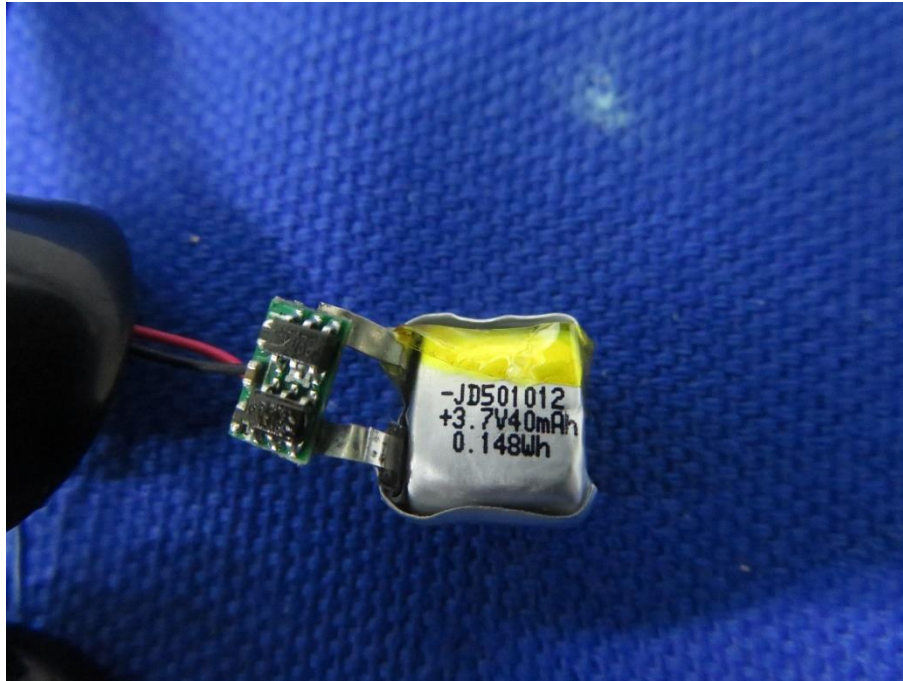

Page: 4 of 7

Right earphone

Internal Photos of EUT

Report No.: CN20B0HZ 001

Model No. : TWSEBWHV2PRM

Page: 5 of 7

Internal Photos of EUT

Report No.: CN20B0HZ 001

Model No. : TWSEBWHV2PRM

Page: 6 of 7

Internal Photos of EUT

Report No.: CN20B0HZ 001

Model No. : TWSEBWHV2PRM

Page: 7 of 7

--THE END--