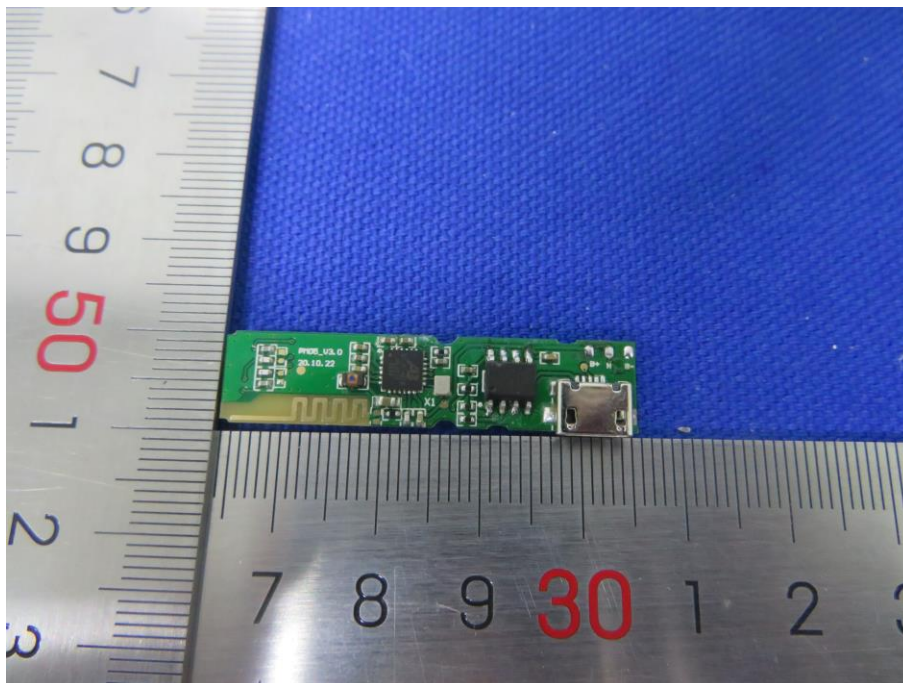

# Internal Photos of EUT

Report No.: CN20NKUL 001

Model No. : BTNCKEPBKPRM

Page: 1 of 3

# Internal Photos of EUT

Report No.: CN20NKUL 001

Model No. : BTNCKEPBKPRM

Page: 2 of 3

# Internal Photos of EUT

Report No.: CN20NKUL 001

Model No. : BTNCKEPBKPRM

Page: 3 of 3

--THE END--